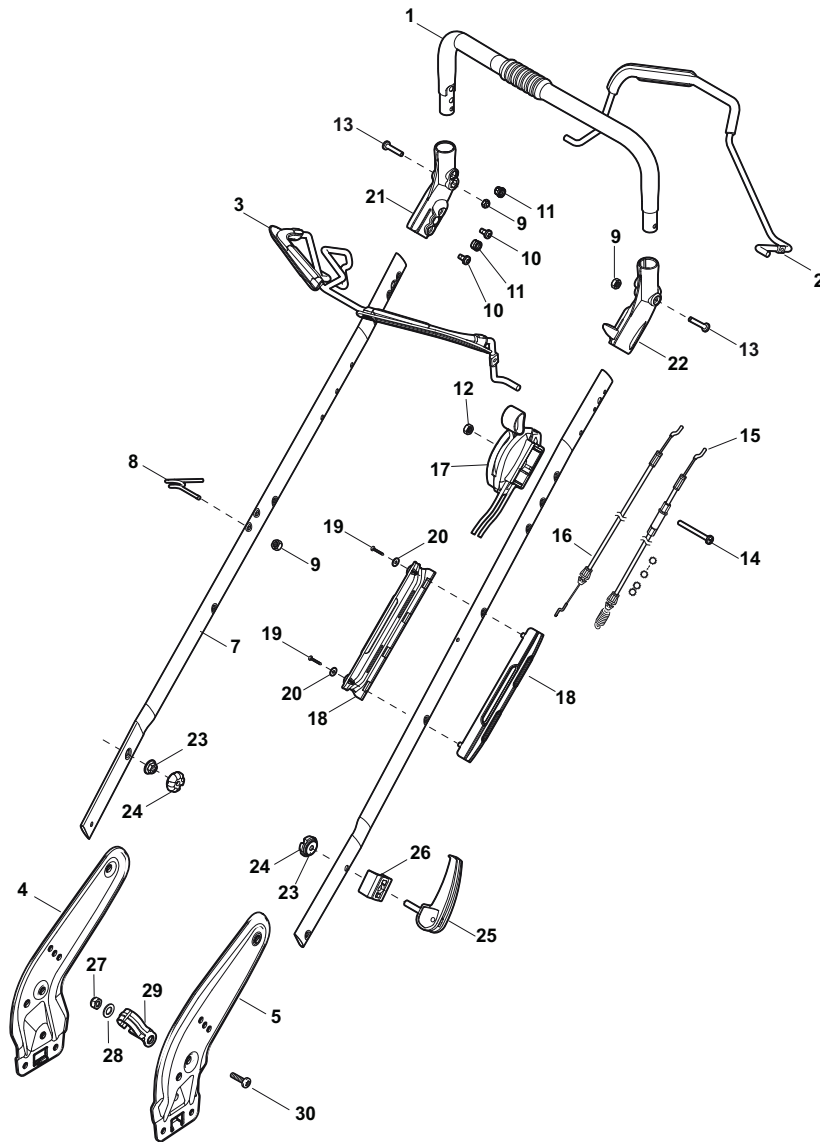

NTL 484 W TR 4S - W TRQ 4S

Petrol Lawn Mower Handle, Lower Part

Issue 14 - 2016

Fig.	Q.ty	Part No	Description	Notes
1	1	381007043/0	Handle Lower Part	
2	1	381005133/0	Right Bracket	
3	1	381005135/0	Left Bracket	
4	1	112819120/0	Screw	
5	4	122680006/1	Washer	
6	4	322399804/1	Nut	
7	4	112293200/0	Nut	
10	4	112760605/0	Screw	
11	1	125038002/1	Bushing	
12	2	112155000/0	Nut	
13	2	322192156/0	Clip	
14	1	112523040/0	Washer	
15	1	112154510/0	Nut	
16	1	112369500/0	Elastic Washer	

Fig.	Q.ty	Part No	Description	Notes
4	1	381005185/0	Right Bracket	Stiga Grey
5	1	381005187/0	Left Bracket	Stiga Grey
3	1	381003472/0	Lever, Engine Brake	Black
1	1	381006670/2	Handle Tube	
2	1	381003349/0	Lever, Driving	
3	1	381003344/0	Lever, Engine Brake	Red
4	1	381005149/0	Right Bracket	Black
5	1	381005151/0	Left Bracket	Black
7	2	381006773/1	Handle Black	Black
7	2	381006774/1	Handle Grey	Grey
8	1	122430309/0	Spring	
9	2	112154330/0	Nut	
10	4	112735662/1	Screw	
11	4	322041967/1	Bushing	
12	3	112154510/0	Nut	
13	2	112728721/0	Screw	
14	1	112727784/0	Screw	
15	1	381030097/0	Cable Rear Drive	
16	1	181030099/0	Cable, Thread Engine Brake	
17	1	322551639/0	Fixed Plate	
18	1	322806644/0	Protection	
19	2	112727812/0	Screw	
20	2	112523000/1	Washer	
21	1	322488301/0	Joint Sleeve Grey Right	
22	1	322488303/0	Joining Sleeve Grey Left	
23	2	112154220/0	Nut	
24	2	322399835/0	Knob	
25	2	381003253/0	Handle	
26	2	322680017/0	Washer	
27	1	112155000/0	Nut	
28	1	125038002/1	Bushing	
29	1	322192156/0	Clip	
30	1	112760605/0	Screw	