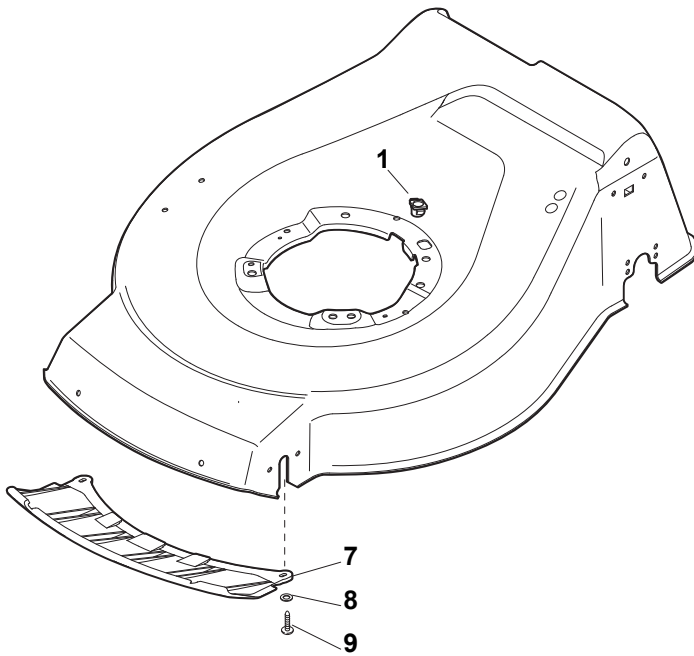

KIT MULCHING