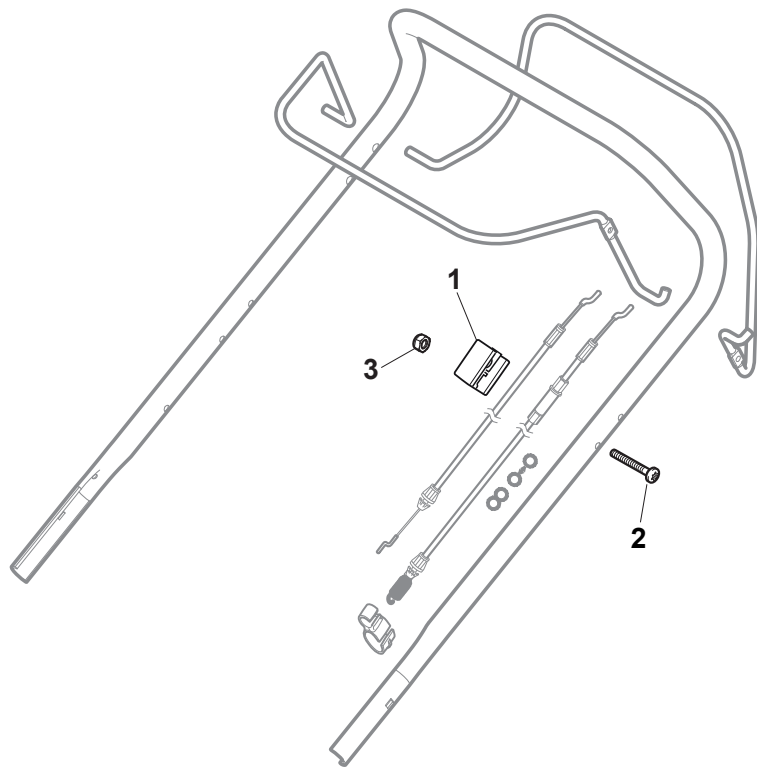

Fig.	Q.ty	Part No	Description	Notes
1	1	381007574/0	Handle, Upper Part	For STEPLESS Variator
1	1	381006838/0	Handle, Upper Part	For NT Throttle or DELTA Dashboard
1	1	381007522/0	Handle, Upper Part	Black for TD-CA Dashboard
1	1	381007525/0	Handle, Upper Part	Grey for TD-CA Dashboard
1	1	381007540/0	Handle, Upper Part Yellow	For NT Throttle or DELTA Dashboard
2	1	122430313/0	Guide Spring	
3	1	112521330/0	Washer	
4	1	112154510/0	Nut	
5	1	118390020/0	Conduit Clip	
6	1	181030053/0	Cable, Thread Engine Brake	GGP Engine / B&S 450-500-550-575-625-675-750 Series
6	1	181030054/0	Cable, Thread Engine Brake	SV40 / RV 40 / V35 / WBE140 Engine
6	1	181030056/0	Cable, Thread Engine Brake	B&S 450-500-550-575-625E Series
6	1	181030070/0	Cable, Thread Engine Brake	Honda Engine
7	1	322545204/0	Fulcrum Pin	
8	1	122041966/0	Bushing	
9	1	181003300/1	Lever, Engine Brake	
10	1	381030092/1	Cable Rear Drive	
11	1	122041966/0	Bushing	
12	1	181003301/0	Drive Control Lever	
13	1	122291050/0	Handgrip Black	

Fig.	Q.ty	Part No	Description	Notes
1	1	381006840/0	Handle, Upper Part	DELTA Dashboard or NT Throttle
1	1	381007520/0	Handle, Upper Part	TD-CA Dashboard
2	1	122430313/0	Guide Spring	
3	1	112521330/0	Washer	
4	1	112154510/0	Nut	
5	1	118390020/0	Conduit Clip	
6	1	181030053/0	Cable, Thread Engine Brake	GGP Engine / B&S 450-500-550-575-625-675-750 Series
6	1	181030054/0	Cable, Thread Engine Brake	SV40 / RV 40 / V35 Engine
6	1	181030056/0	Cable, Thread Engine Brake	B&S 450-500-550-575 Series
6	1	181030070/0	Cable, Thread Engine Brake	Honda Engine
9	1	181003363/1	Lever, Engine Brake Black	
10	1	381030092/1	Cable Rear Drive	
12	1	181003364/0	Drive Control Lever	
13	1	122291050/0	Handgrip Black	