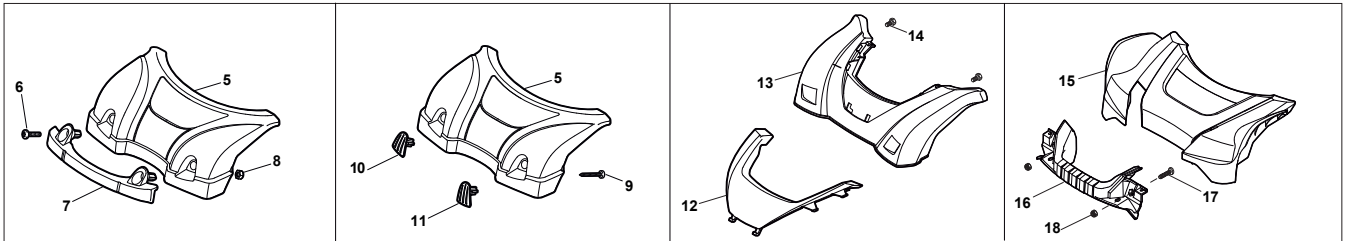

THIS INFORMATION IS NOT INTENDED FOR SALE OR RESALE, AND THIS NOTICE MUST REMAIN ON ALL COPIES.

Fig.	Q.ty	Part No	Description	Notes
1	1	381004741/0	Grey Deck	
1	1	381004731/0	Grey Deck	Side Discharge
1	1	381004562/0	Yellow Deck	
1	1	381004538/0	Red Deck	Side Discharge
1	1	381004536/0	Red Deck	
2	1	122534131/0	Pin	
3	1	381003398/0	Lever, Height Adjustment	
4	1	112154510/0	Nut	
5	1	112788512/0	Screw	
6	1	322394503/0	Knob	NT Knob
7	1	112521310/0	Washer	
8	1	112150000/0	Nut	
10	1	122943013/0	Screw	
11	1	381002030/0	Rod, Height Adjustment	
12	1	112436051/0	Plate	
13	3	112727803/0	Screw	
14	3	112154510/0	Nut	
15	1	112727801/0	Screw	
16	1	381002883/1	Front Wheel Axle	
17	1	112154510/0	Nut	
18	1	112728450/0	Screw	
19	1	322034002/0	Washing Connection	
20	1	322394522/0	Knob	Delta Knob
21	2	322600145/0	Protection, Wheel	
24	4	112521350/0	Washer	
25	4	112155000/0	Nut	
27	2	322600208/0	Protection, Wheel	
31	1	381302835/1	Axle, Rear Wheels	
32	1	122450460/0	Spring	
33	4	112728697/0	Screw	
34	2	322545152/0	Plate	
35	4	112728697/0	Screw	
36	2	322785304/1	Support	
37	1	122570134/0	Left Pinion	
38	2	322120115/0	Wheels Crown	
39	6	112728706/0	Screw	
40	1	122570133/0	Right Pinion	
41	1	122446192/0	Spring	