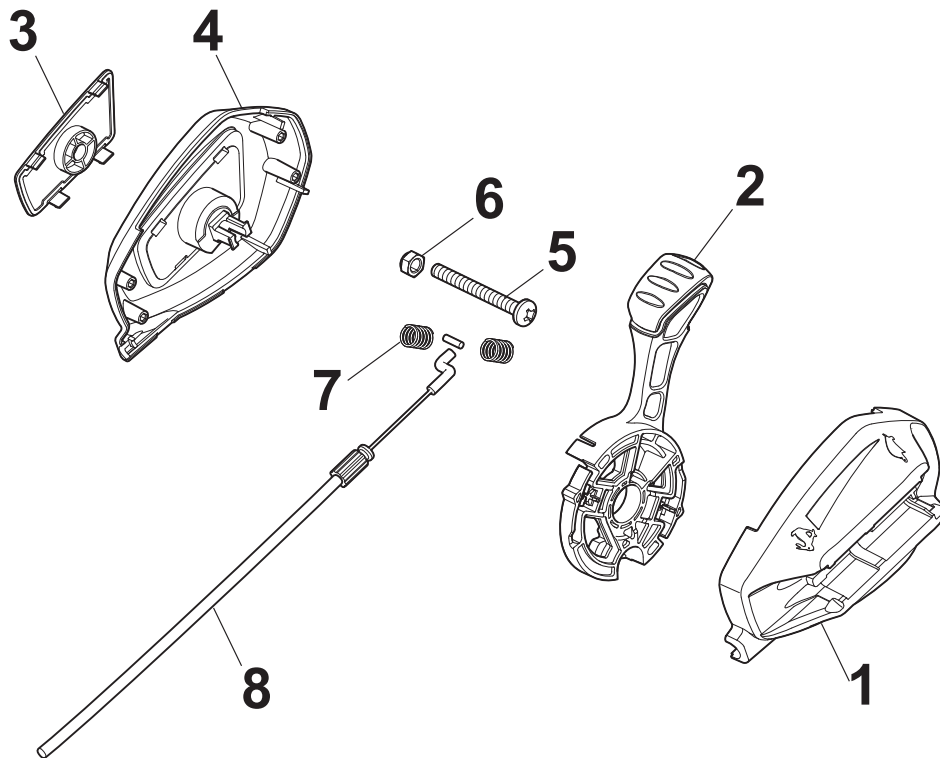

NTL 484 W TR 4S - W TRQ 4S

Petrol Lawn Mower Controls

Issue 14 - 2016

Fig.	Q.ty	Part No	Description	Notes
1	1	322722817/0	External Protection	
2	1	381007227/0	Variator Lever Assy	
3	1	322820086/0	Cap	
4	1	322722816/0	Internal Protection	
5	1	112727788/0	Screw	
6	1	112154510/0	Nut	
7	2	122450487/0	Spring	
8	1	381030109/0	Variator Cable