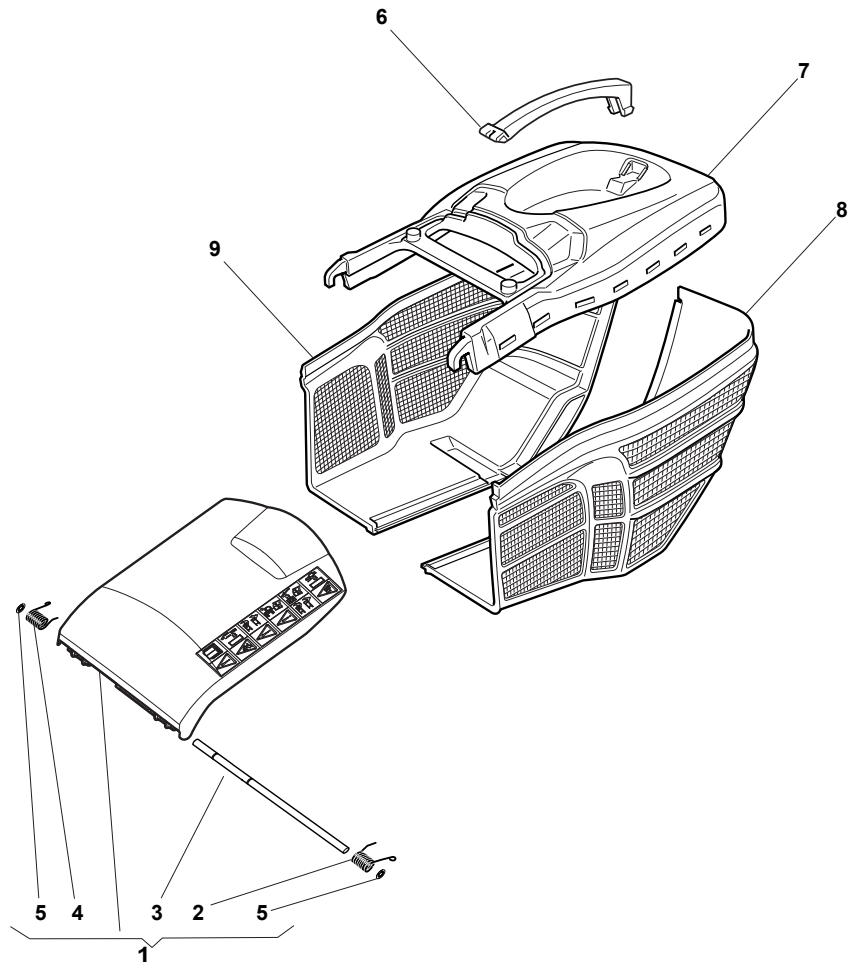

Fig.	Q.ty	Part No	Description	Notes
1	1	381008129/0	Stone Guard, Yellow	Yellow
1	1	381008128/0	Stone Guard, Black	Black
2	1	122450466/0	Left Spring	
3	1	122517882/0	Pin	
4	1	122450465/0	Right Spring	
5	2	112604899/0	Crown Fastener	
6	1	122608505/0	Stiffening	
7	2	112728680/0	Screw	
8	2	322545159/0	Plate	
9	1	322393657/0	Handle	Black
9	1	322393721/0	Handle	Grey
10	1	381486009/0	Grass-Box, Upper	Black
10	1	381486031/0	Grass-Box, Upper	Grey
11	1	181002345/0	Box, Fabric	