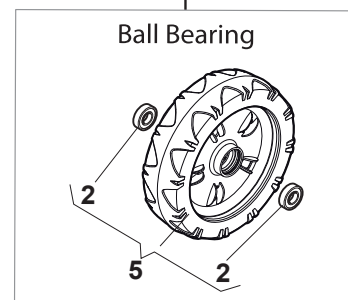

Fig.	Q.ty	Part No	Description	Notes
1	2	112608600/0	Seeger	
2	2	119216035/0	Bearing	
3	2	122753000/0	Pin	
4	1	181003096/3	Gear Box	
5	1	122033285/0	Adjustment Rod	
6	1	122601932/0	Pulley	
7	1	112645700/0	Elastic Pin	
8	1	135064005/0	Belt	
9	1	322675113/0	Washer	
10	1	112154510/0	Nut	
11	1	112791011/0	Screw	
12	1	322806625/2	Support	
13	1	112292102/0	Nut	
14	1	112689500/0	Screw	
15	1	112523050/0	Washer	
16	1	122601915/0	Pulley	
17	1	322806623/0	Pulley Support	
18	1	122671656/0	Washer	
19	1	112154510/0	Nut	
20	1	112674700/0	Screw	
21	1	112523050/0	Washer	
22	1	122601914/0	Pulley	
23	1	112154510/0	Nut	

DELTA Wheels - Ø 200

NTD Wheels - Ø 200

DELTA Wheels - Ø 280

NTD Wheels - Ø 280

NTL 484 W TR 4S - W TRQ 4S

Petrol Lawn Mower Wheels and Hub Caps

Issue 14 - 2016

Fig.	Q.ty	Part No	Description	Notes
1	2	381007483/1	Wheel	
2	8	119216035/0	Bearing	
3	2	381007416/2	Wheel	
4	2	381007478/1	Wheel	
5	2	381007417/2	Wheel	