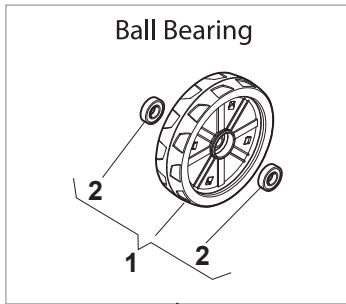

DELTA Wheels - Ø 200