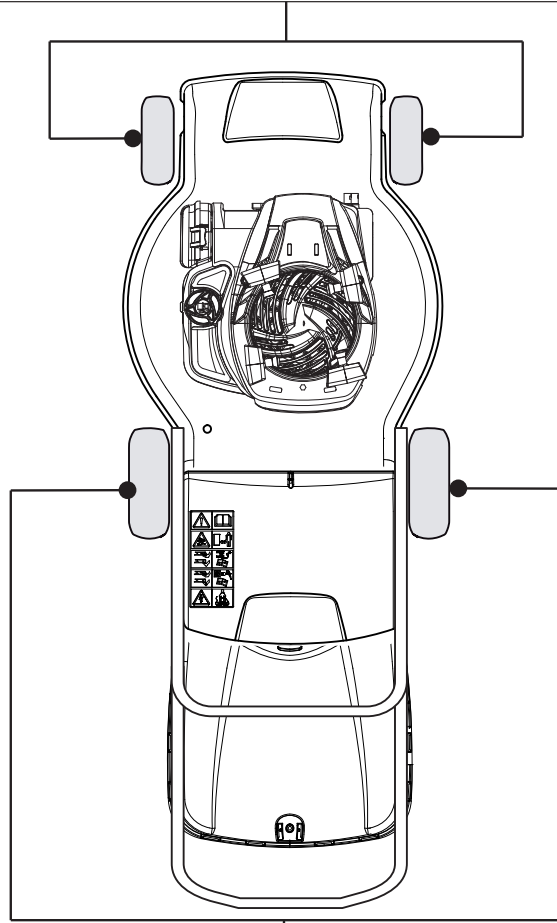

DELTA Wheels - Ø 200

NTD Wheels - Ø 200

DELTA Wheels - Ø 280

NTD Wheels - Ø 280

NTL 484 W TR 4S - W TRQ 4S

Petrol Lawn Mower Wheels and Hub Caps

Issue 14 - 2016

Fig.	Q.ty	Part No	Description	Notes
1	2	381007483/1	Wheel	
2	8	119216035/0	Bearing	
3	2	381007416/2	Wheel	
4	2	381007478/1	Wheel	
5	2	381007417/2	Wheel	