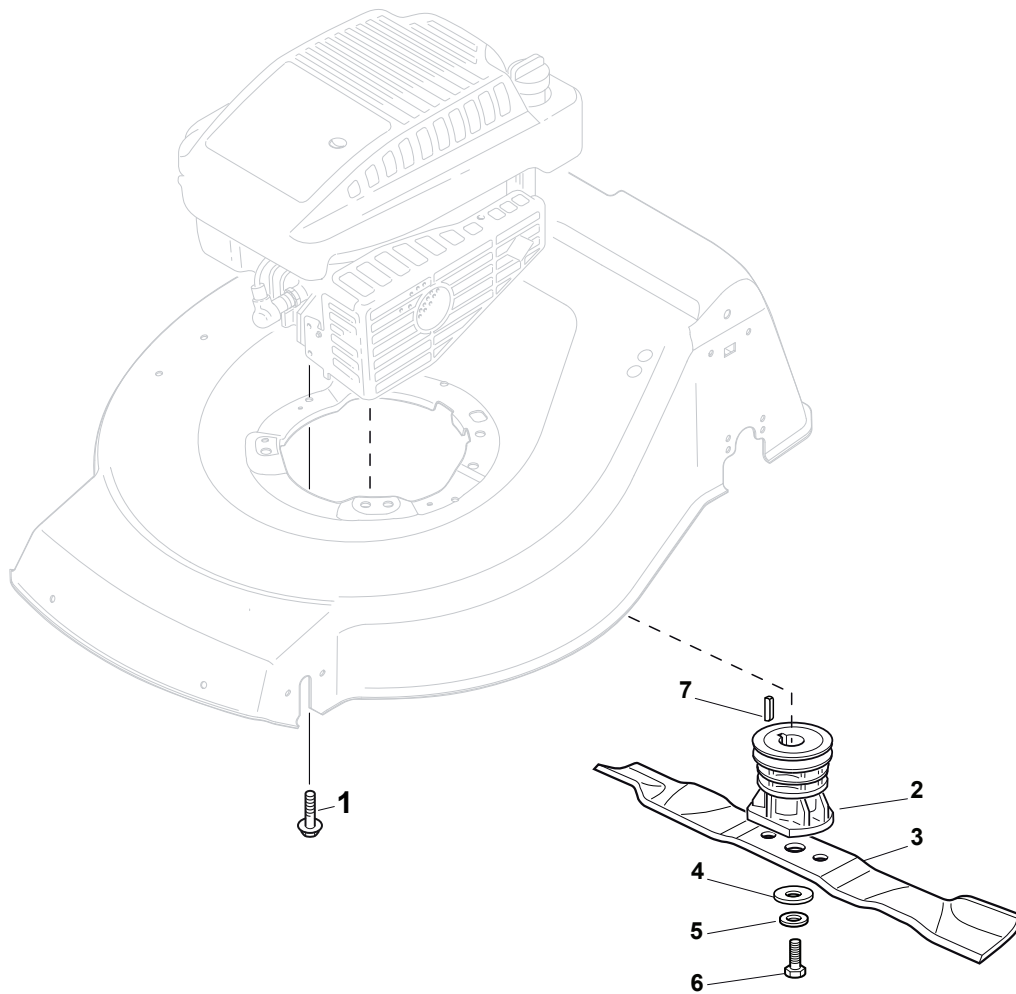

Fig.	Q.ty	Part No	Description	Notes
1	1	112735109/2	Screw	Only for GGP 196cc
1	2	112735108/1	Screw	Only for GGP 196cc
1	3	112735108/1	Screw	For B&S-HONDA-GGP Engine
2	1	122465607/3	Hub With Pulley, Crankshaft Ø 22.2	For B&S and GGP Engine
2	1	122465608/2	Hub With Pulley, Crankshaft Ø 25	For HONDA Engine
3	1	181004397/0	Blade Winged	
4	1	122160400/0	Elastic Disc	
5	1	112523080/0	Washer	
6	1	112735698/0	Screw	
7	1	112139100/0	Key Ø 22.2	For B&S and GGP Engine
7	1	112139150/0	Key Ø 25	For HONDA Engine