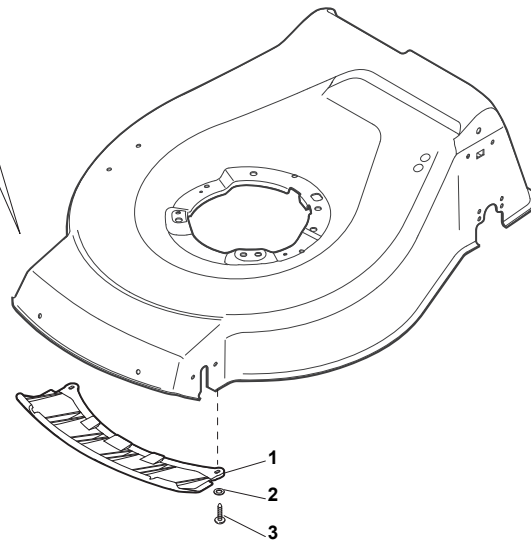

THIS INFORMATION IS NOT INTENDED FOR SALE OR RESALE, AND THIS NOTICE MUST REMAIN ON ALL COPIES.

Fig.	Q.ty	Part No	Description	Notes
1	1	381004741/0	Grey Deck	
1	1	381004731/0	Grey Deck	Side Discharge
1	1	381004562/0	Yellow Deck	
1	1	381004538/0	Red Deck	Side Discharge
1	1	381004536/0	Red Deck	
2	1	122534131/0	Pin	
3	1	381003398/0	Lever, Height Adjustment	
4	1	112154510/0	Nut	
5	1	112788512/0	Screw	
6	1	322394503/0	Knob	NT Knob
7	1	112521310/0	Washer	
8	1	112150000/0	Nut	
10	1	122943013/0	Screw	
11	1	381002030/0	Rod, Height Adjustment	
12	1	112436051/0	Plate	
13	3	112727803/0	Screw	
14	3	112154510/0	Nut	
15	1	112727801/0	Screw	
16	1	381002883/1	Front Wheel Axle	
17	1	112154510/0	Nut	
18	1	112728450/0	Screw	
19	1	322034002/0	Washing Connection	
20	1	322394522/0	Knob	Delta Knob
21	2	322600145/0	Protection, Wheel	
24	4	112521350/0	Washer	
25	4	112155000/0	Nut	
27	2	322600208/0	Protection, Wheel	
31	1	381302835/1	Axle, Rear Wheels	
32	1	122450460/0	Spring	
33	4	112728697/0	Screw	
34	2	322545152/0	Plate	
35	4	112728697/0	Screw	
36	2	322785304/1	Support	
37	1	122570134/0	Left Pinion	
38	2	322120115/0	Wheels Crown	
39	6	112728706/0	Screw	
40	1	122570133/0	Right Pinion	
41	1	122446192/0	Spring	