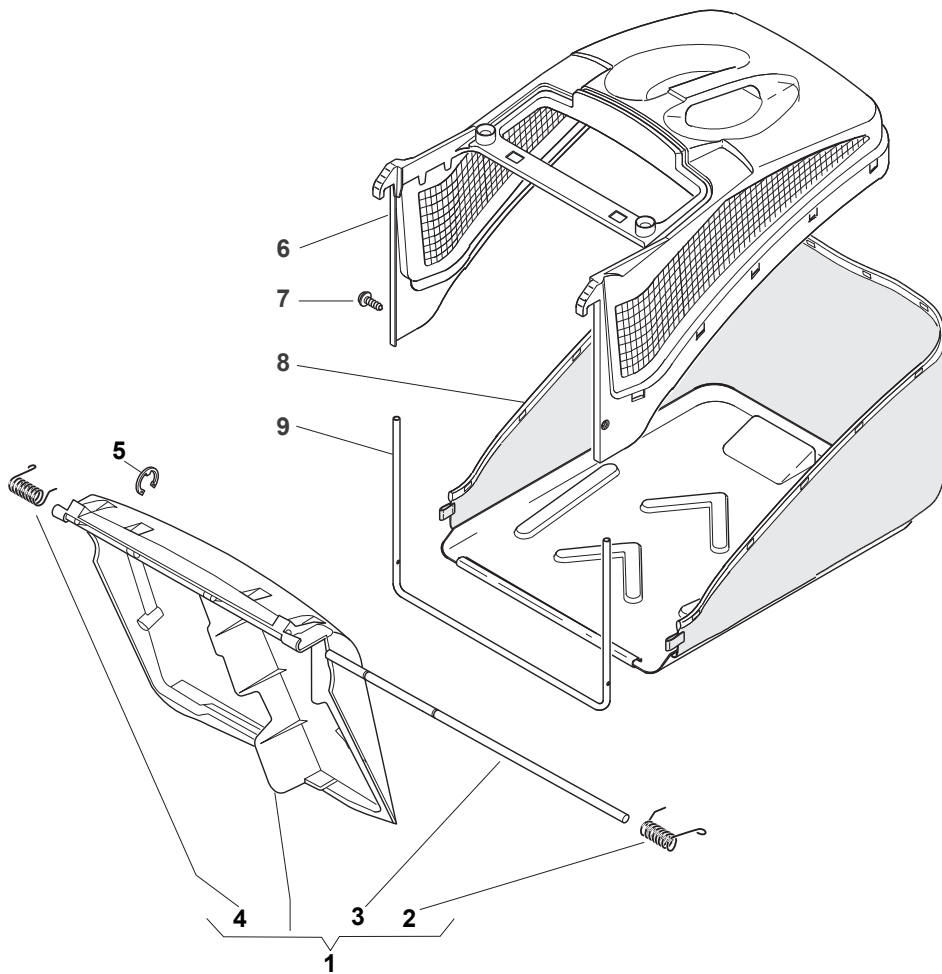

NTL 484 W TR 4S - W TRQ 4S

Petrol Lawn Mower Grass-Catcher

Issue 14 - 2016

Fig.	Q.ty	Part No	Description	Notes
1	1	381008021/2	Stone Guard	Black
2	1	122450420/1	Left Protection Spring	
3	1	122517906/1	Fulcrum Pin	
4	1	122450410/1	Right Spring	
5	1	112000930/0	Benzing Ring	
6	1	122486093/0	Box, Upper Side	
7	2	112728445/0	Screw	
8	1	181002195/0	Box, Fabric	
9	1	122608523/0	Stiffening