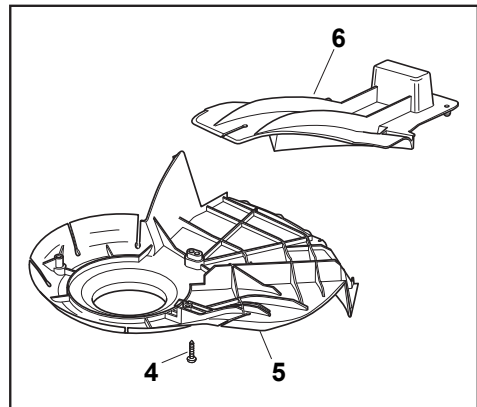

DELTA Wheels - Ø 200

NTD Wheels - Ø 200

DELTA Wheels - Ø 280

NTD Wheels - Ø 280

NTL 484 W TR 4S - W TRQ 4S

Petrol Lawn Mower Wheels and Hub Caps

Issue 14 - 2016

Fig.	Q.ty	Part No	Description	Notes
1	2	381007483/1	Wheel	
2	8	119216035/0	Bearing	
3	2	381007416/2	Wheel	
4	2	381007478/1	Wheel	
5	2	381007417/2	Wheel	

NTL 484 W TR 4S - W TRQ 4S

Petrol Lawn Mower Hub Cap

Issue 14 - 2016

Fig.	Q.ty	Part No	Description	Notes
1	2	322110643/0	Hub Cap Grey	
2	2	322110645/0	Hub Cap Grey	
2	2	322110649/0	Hub Cap Yellow	
3	2	322110687/0	Hub Cap Grey	
4	2	322110382/0	Hub Cap Grey	
5	2	322110416/0	Hub Cap Grey	
6	2	322110492/0	Hub Cap Grey	
10	2	322110644/0	Hub Cap Grey	
11	2	322110646/0	Hub Cap Grey	
11	2	322110650/0	Hub Cap Yellow	
12	2	322110641/0	Hub Cap Grey	
13	2	322110511/0	Hub Cap Grey	
14	2	322110417/0	Hub Cap Grey	
15	2	322110560/0	Hub Cap Grey	

CARTER STANDARD (No Mulching)

CARTER MULCHING (No Mulching)

KIT MULCHING

NTL 484 W TR 4S - W TRQ 4S

Petrol Lawn Mower Protection, Belt

Issue 14 - 2016

Fig.	Q.ty	Part No	Description	Notes
1	1	322291150/0	Rubber Insert	
2	1	122060192/0	Belt Protection	
3	1	112728530/0	Screw	
4	3	112728530/0	Screw	
5	1	322060198/1	Belt Protection	
6	1	322140223/0	Deflector	
7	1	322500102/0	Front Combi	
8	2	112523000/1	Washer	
9	2	112728124/0	Screw	