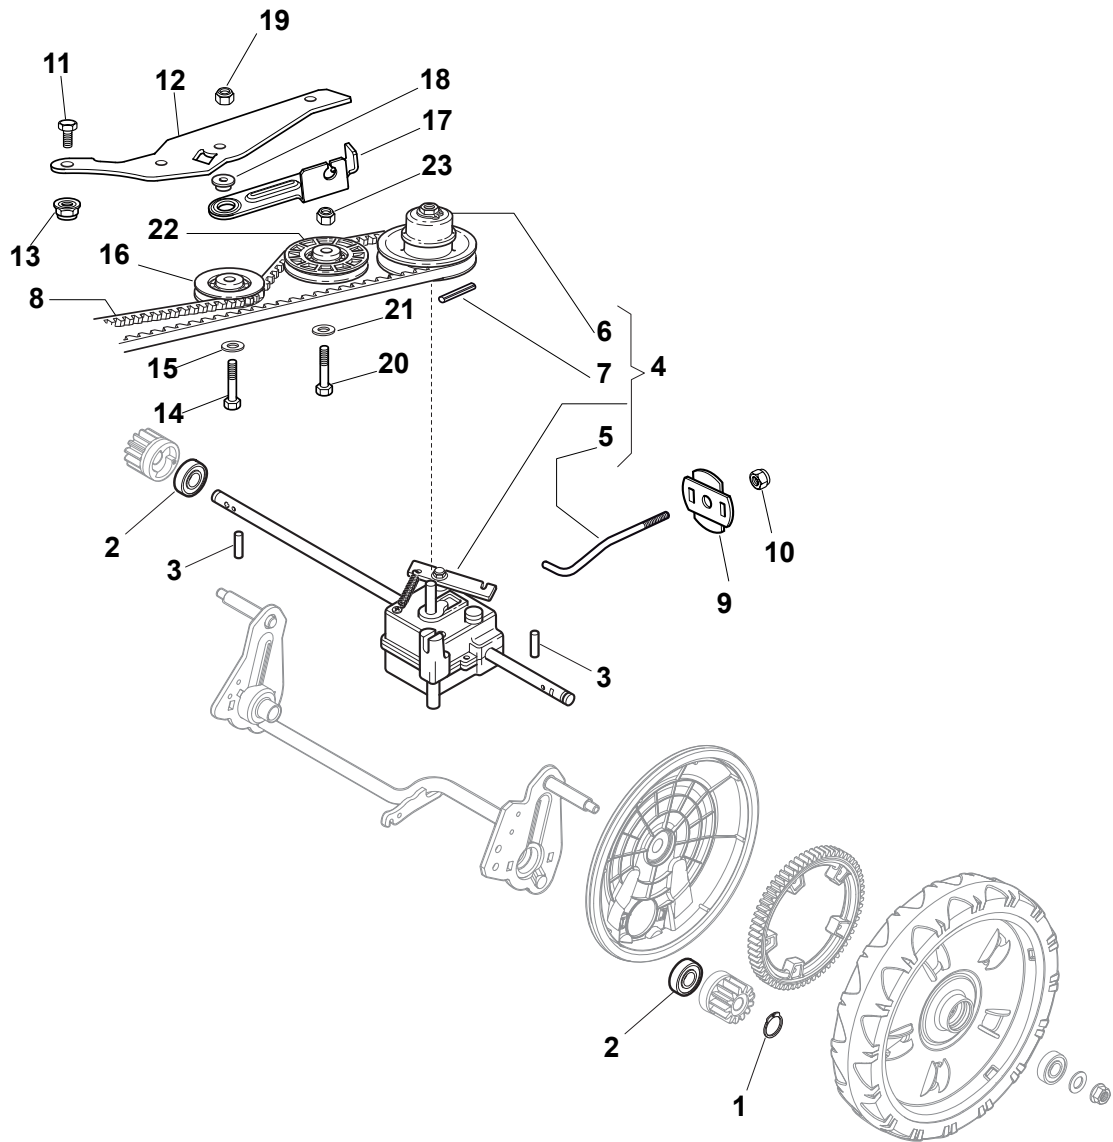

Fig.	Q.ty	Part No	Description	Notes
1	1	381006840/0	Handle, Upper Part	DELTA Dashboard or NT Throttle
1	1	381007520/0	Handle, Upper Part	TD-CA Dashboard
2	1	122430313/0	Guide Spring	
3	1	112521330/0	Washer	
4	1	112154510/0	Nut	
5	1	118390020/0	Conduit Clip	
6	1	181030053/0	Cable, Thread Engine Brake	GGP Engine / B&S 450-500-550-575-625-675-750 Series
6	1	181030054/0	Cable, Thread Engine Brake	SV40 / RV 40 / V35 Engine
6	1	181030056/0	Cable, Thread Engine Brake	B&S 450-500-550-575 Series
6	1	181030070/0	Cable, Thread Engine Brake	Honda Engine
9	1	181003363/1	Lever, Engine Brake Black	
10	1	381030092/1	Cable Rear Drive	
12	1	181003364/0	Drive Control Lever	
13	1	122291050/0	Handgrip Black	

Fig.	Q.ty	Part No	Description	Notes
1	2	112608600/0	Seeger	
2	2	119216035/0	Bearing	
3	2	122753000/0	Pin	
4	1	181003096/3	Gear Box	
5	1	122033285/0	Adjustment Rod	
6	1	122601932/0	Pulley	
7	1	112645700/0	Elastic Pin	
8	1	135064005/0	Belt	
9	1	322675113/0	Washer	
10	1	112154510/0	Nut	
11	1	112791011/0	Screw	
12	1	322806625/2	Support	
13	1	112292102/0	Nut	
14	1	112689500/0	Screw	
15	1	112523050/0	Washer	
16	1	122601915/0	Pulley	
17	1	322806623/0	Pulley Support	
18	1	122671656/0	Washer	
19	1	112154510/0	Nut	
20	1	112674700/0	Screw	
21	1	112523050/0	Washer	
22	1	122601914/0	Pulley	
23	1	112154510/0	Nut	