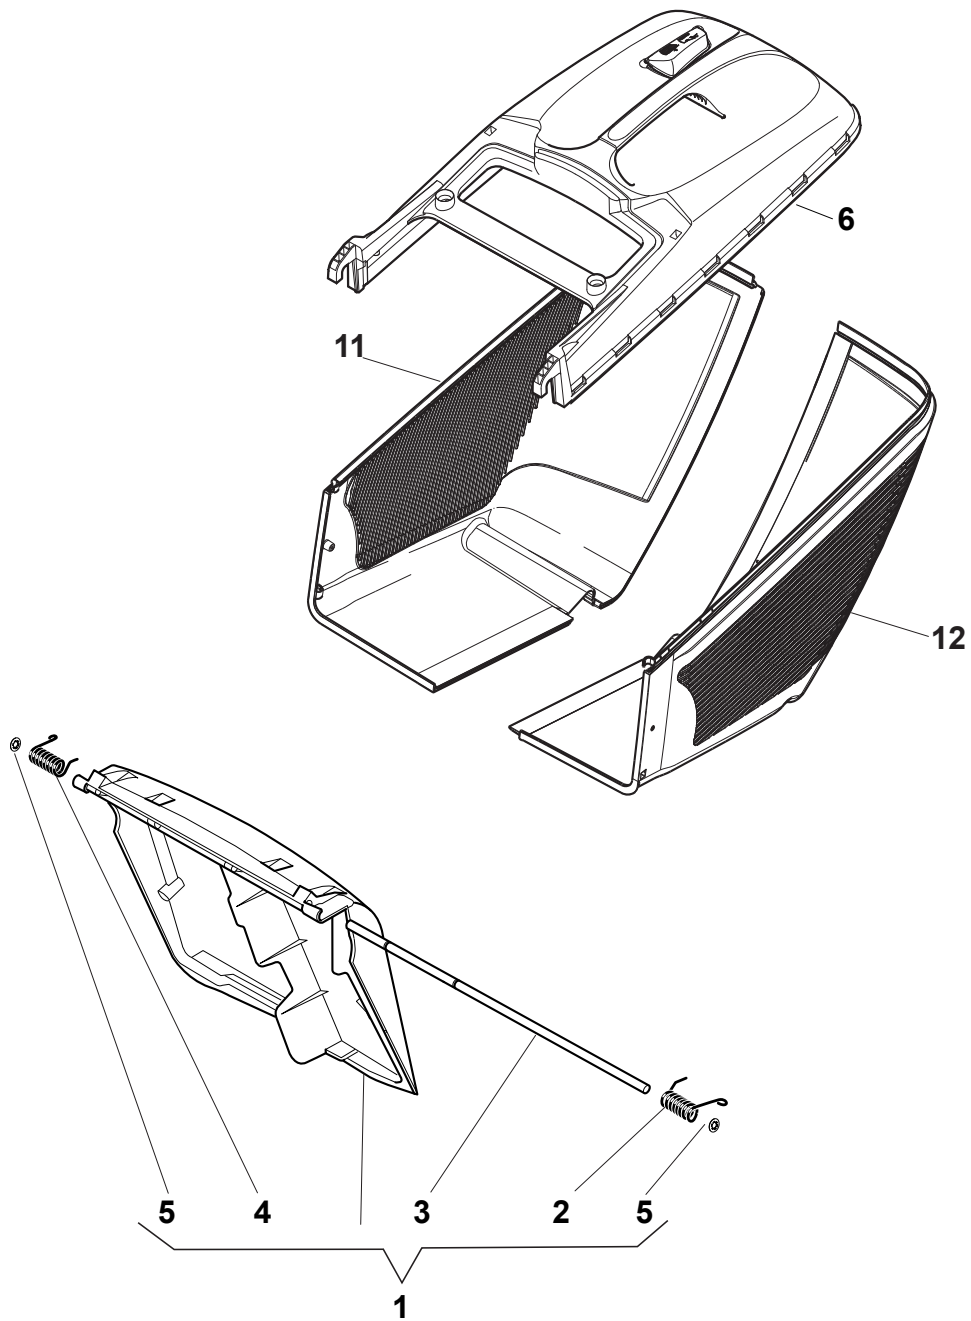

Fig.	Q.ty	Part No	Description	Notes
6	1	381486030/0	Grass-Box, Upper Part	Grey
1	1	381008081/2	Stone Guard, Black	Black
1	1	381008082/2	Stone Guard, Yellow	Yellow
1	1	381008098/1	Stone Guard, White	White
2	1	122450466/0	Left Spring	
3	1	122517882/0	Pin	
4	1	122450465/0	Right Spring	
5	2	112604899/0	Crown Fastener	
6	1	381486008/0	Grass-Box, Upper Part	Black
6	1	381486012/0	Grass-Box, Upper Part	Yellow
7	1	122608525/1	Stiffening Lower	
8	1	181002211/0	Box, Fabric	
9	2	112728680/0	Screw	
10	2	112523050/0	Washer	