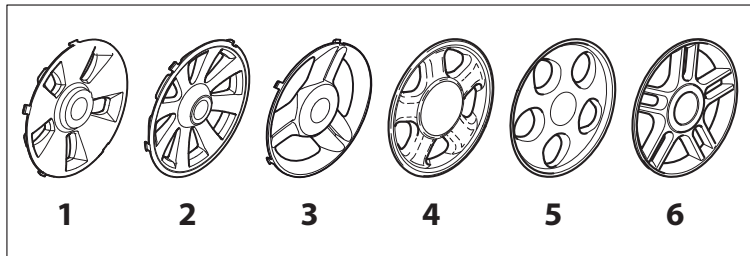

DELTA Wheels - Ø 200

NTD Wheels - Ø 200

DELTA Wheels - Ø 280

NTD Wheels - Ø 280

NTL 484 W TR 4S - W TRQ 4S

Petrol Lawn Mower Wheels and Hub Caps

Issue 14 - 2016

Fig.	Q.ty	Part No	Description	Notes
1	2	381007483/1	Wheel	
2	8	119216035/0	Bearing	
3	2	381007416/2	Wheel	
4	2	381007478/1	Wheel	
5	2	381007417/2	Wheel	