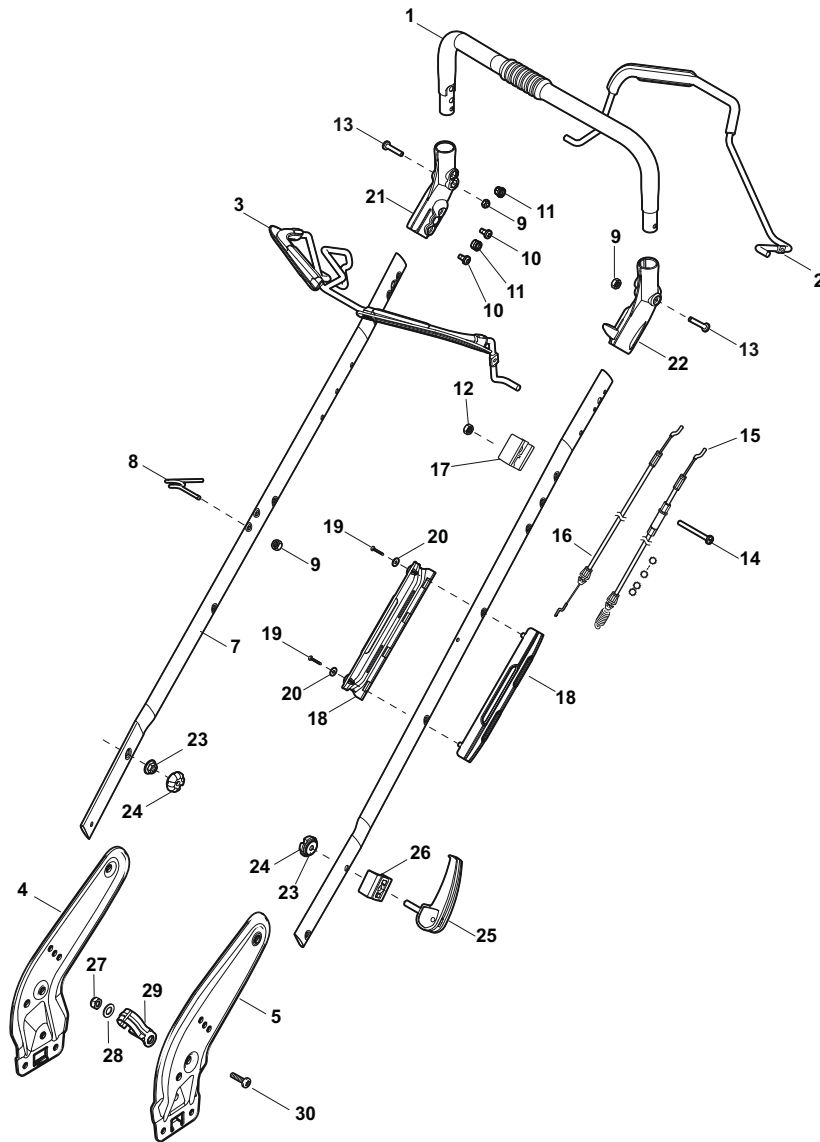

NTL 484 W TR 4S - W TRQ 4S

Petrol Lawn Mower Handle, Lower Part

Issue 14 - 2016

Fig.	Q.ty	Part No	Description	Notes
1	1	381007043/0	Handle Lower Part	
2	1	381005133/0	Right Bracket	
3	1	381005135/0	Left Bracket	
4	1	112819120/0	Screw	
5	4	122680006/1	Washer	
6	4	322399804/1	Nut	
7	4	112293200/0	Nut	
10	4	112760605/0	Screw	
11	1	125038002/1	Bushing	
12	2	112155000/0	Nut	
13	2	322192156/0	Clip	
14	1	112523040/0	Washer	
15	1	112154510/0	Nut	
16	1	112369500/0	Elastic Washer	

Fig.	Q.ty	Part No	Description	Notes
4	1	381030055/0	Cable Rear Drive	
1	1	381006803/0	Handle, Upper Part	Black
1	1	381006805/0	Upper Handle Grey	Grey
2	1	112727787/0	Screw	
3	1	322551640/0	Plate	
5	1	181030056/0	Cable, Thread Engine Brake	Honda / B&S / GGP Engine
5	1	181030057/0	Cable, Thread Engine Brake	SV40 / RV 40 / V35 Engine
6	1	112154510/0	Nut	
7	1	112154510/0	Nut	
8	1	112521330/0	Washer	
9	1	122430313/0	Guide Spring	
10	1	381003330/0	Lever, Engine Brake	
11	1	381003297/1	Driving Lever	
12	1	112000930/0	Benzing Ring	

Fig.	Q.ty	Part No	Description	Notes
1	1	381006840/0	Handle, Upper Part	DELTA Dashboard or NT Throttle
1	1	381007520/0	Handle, Upper Part	TD-CA Dashboard
2	1	122430313/0	Guide Spring	
3	1	112521330/0	Washer	
4	1	112154510/0	Nut	
5	1	118390020/0	Conduit Clip	
6	1	181030053/0	Cable, Thread Engine Brake	GGP Engine / B&S 450-500-550-575-625-675-750 Series
6	1	181030054/0	Cable, Thread Engine Brake	SV40 / RV 40 / V35 Engine
6	1	181030056/0	Cable, Thread Engine Brake	B&S 450-500-550-575 Series
6	1	181030070/0	Cable, Thread Engine Brake	Honda Engine
9	1	181003363/1	Lever, Engine Brake Black	
10	1	381030092/1	Cable Rear Drive	
12	1	181003364/0	Drive Control Lever	
13	1	122291050/0	Handgrip Black	