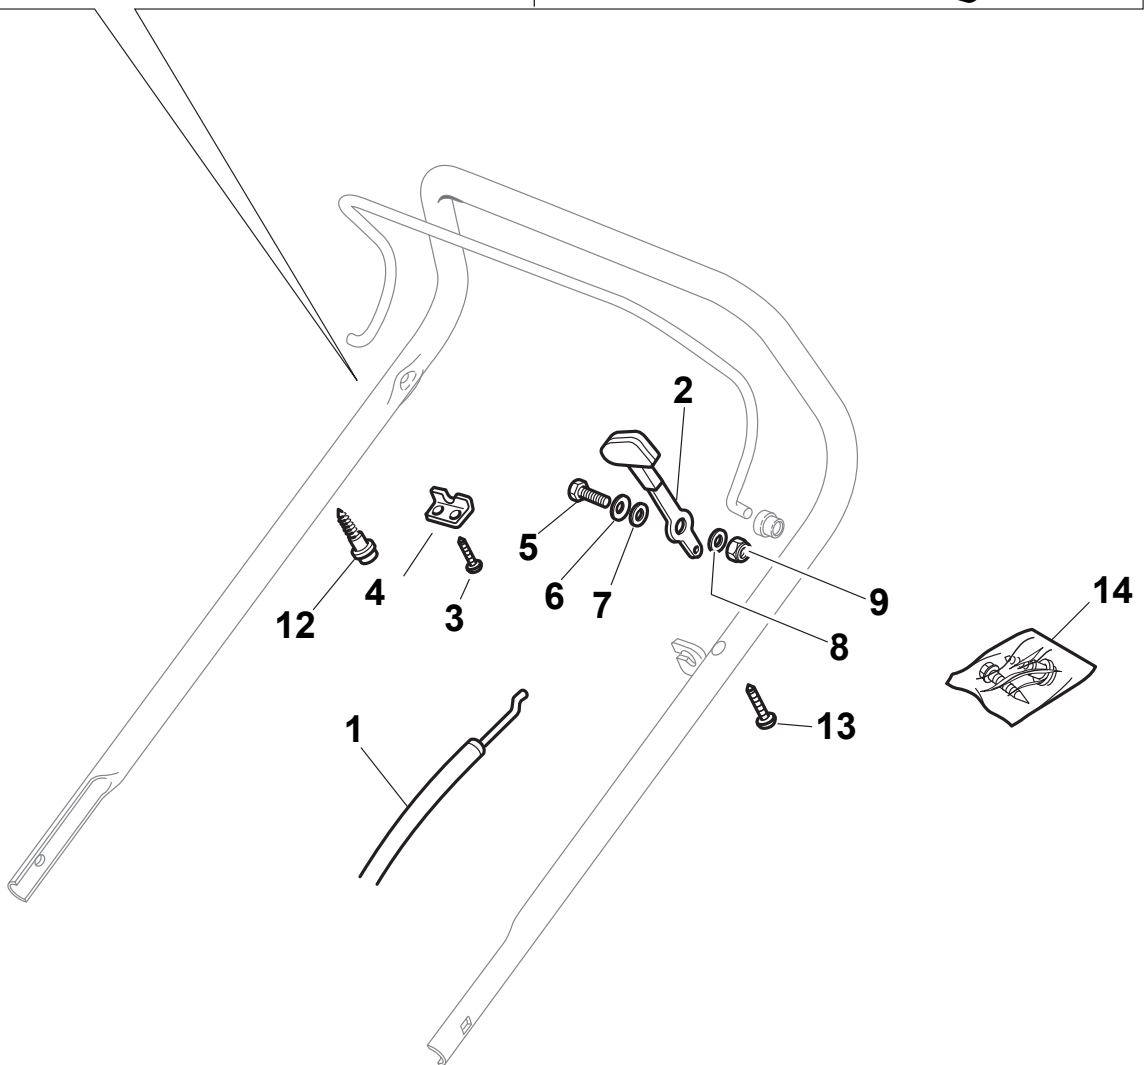

Fig.	Q.ty	Part No	Description	Notes
1	1	381006840/0	Handle, Upper Part	DELTA Dashboard or NT Throttle
1	1	381007520/0	Handle, Upper Part	TD-CA Dashboard
2	1	122430313/0	Guide Spring	
3	1	112521330/0	Washer	
4	1	112154510/0	Nut	
5	1	118390020/0	Conduit Clip	
6	1	181030053/0	Cable, Thread Engine Brake	GGP Engine / B&S 450-500-550-575-625-675-750 Series
6	1	181030054/0	Cable, Thread Engine Brake	SV40 / RV 40 / V35 Engine
6	1	181030056/0	Cable, Thread Engine Brake	B&S 450-500-550-575 Series
6	1	181030070/0	Cable, Thread Engine Brake	Honda Engine
9	1	181003363/1	Lever, Engine Brake Black	
10	1	381030092/1	Cable Rear Drive	
12	1	181003364/0	Drive Control Lever	
13	1	122291050/0	Handgrip Black	

NTL 484 W TR 4S - W TRQ 4S

Petrol Lawn Mower Controls Fixed RPM

Issue 14 - 2016

Fig.	Q.ty	Part No	Description	Notes
1	1	112154510/0	Nut	
2	1	322551640/0	Plate	
3	1	112154510/0	Nut	

Fig.	Q.ty	Part No	Description	Notes
1	1	481007160/0	Throttle Cable	
2	1	381007221/0	Throttle Lever	For B&S 450-500 and SV40-RV 40-V35 Engine
2	1	381007280/2	Dashboard Throttle Lever	For B&S-GGP-Honda Engine
3	2	112735105/0	Screw	
4	1	322981467/0	Plate	
5	1	112791500/0	Screw	
6	1	112530060/0	Spring Washer	
7	1	112523040/0	Washer	
8	1	112523040/0	Washer	
9	1	112154510/0	Nut	
10	1	322120189/0	Red Dashboard	
11	1	114356743/1	Label	For Honda and GGP Engine
11	1	114356744/1	Label	For B&S Engine
11	1	114356906/1	Label	For B&S 700 Series
11	1	114357646/1	Label	For Honda Autochoke Engine
12	1	122943006/0	Screw	
13	1	112728460/0	Screw	
14	1	381008609/0	Outfit, Screws	
15	1	422120152/0	Yellow Dashboard	Yellow
15	1	422120154/0	Red Dashboard	Red
15	1	422120158/0	Black Dashboard	Black