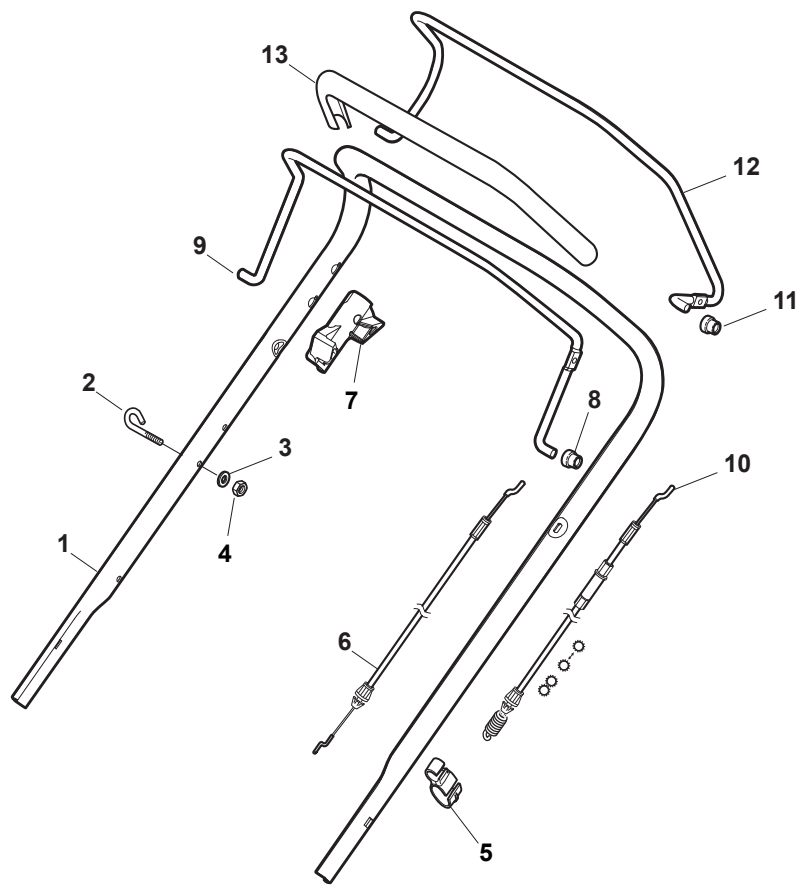

Fig.	Q.ty	Part No	Description	Notes
4	1	381030055/0	Cable Rear Drive	
1	1	381006803/0	Handle, Upper Part	Black
1	1	381006805/0	Upper Handle Grey	Grey
2	1	112727787/0	Screw	
3	1	322551640/0	Plate	
5	1	181030056/0	Cable, Thread Engine Brake	Honda / B&S / GGP Engine
5	1	181030057/0	Cable, Thread Engine Brake	SV40 / RV 40 / V35 Engine
6	1	112154510/0	Nut	
7	1	112154510/0	Nut	
8	1	112521330/0	Washer	
9	1	122430313/0	Guide Spring	
10	1	381003330/0	Lever, Engine Brake	
11	1	381003297/1	Driving Lever	
12	1	112000930/0	Benzing Ring	

Fig.	Q.ty	Part No	Description	Notes
1	1	381007574/0	Handle, Upper Part	For STEPLESS Variator
1	1	381006838/0	Handle, Upper Part	For NT Throttle or DELTA Dashboard
1	1	381007522/0	Handle, Upper Part	Black for TD-CA Dashboard
1	1	381007525/0	Handle, Upper Part	Grey for TD-CA Dashboard
1	1	381007540/0	Handle, Upper Part Yellow	For NT Throttle or DELTA Dashboard
2	1	122430313/0	Guide Spring	
3	1	112521330/0	Washer	
4	1	112154510/0	Nut	
5	1	118390020/0	Conduit Clip	
6	1	181030053/0	Cable, Thread Engine Brake	GGP Engine / B&S 450-500-550-575-625-675-750 Series
6	1	181030054/0	Cable, Thread Engine Brake	SV40 / RV 40 / V35 / WBE140 Engine
6	1	181030056/0	Cable, Thread Engine Brake	B&S 450-500-550-575-625E Series
6	1	181030070/0	Cable, Thread Engine Brake	Honda Engine
7	1	322545204/0	Fulcrum Pin	
8	1	122041966/0	Bushing	
9	1	181003300/1	Lever, Engine Brake	
10	1	381030092/1	Cable Rear Drive	
11	1	122041966/0	Bushing	
12	1	181003301/0	Drive Control Lever	
13	1	122291050/0	Handgrip Black	