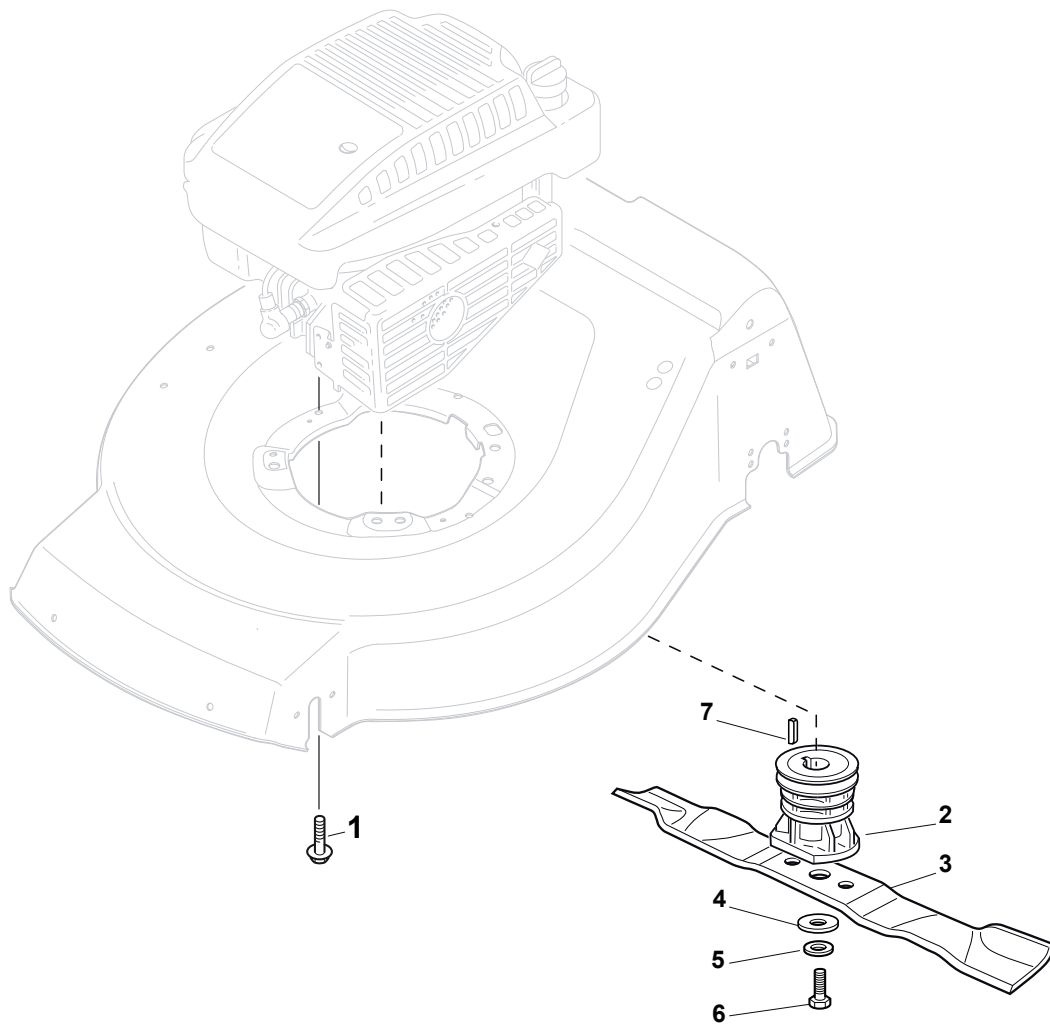

Fig.	Q.ty	Part No	Description	Notes
1	1	112735109/2	Screw	Only for GGP 196cc
1	2	112735108/1	Screw	Only for GGP 196cc
1	3	112735108/1	Screw	For B&S-HONDA-GGP Engine
2	1	122465607/3	Hub With Pulley, Crankshaft Ø 22.2	For B&S and GGP Engine
2	1	122465608/2	Hub With Pulley, Crankshaft Ø 25	For HONDA Engine
3	1	181004458/0	Mulching Blade	
4	1	122160400/0	Elastic Disc	
5	1	112523080/0	Washer	
6	1	112735698/0	Screw	
7	1	112139100/0	Key Ø 22.2	For B&S and GGP Engine
7	1	112139150/0	Key Ø 25	For HONDA Engine