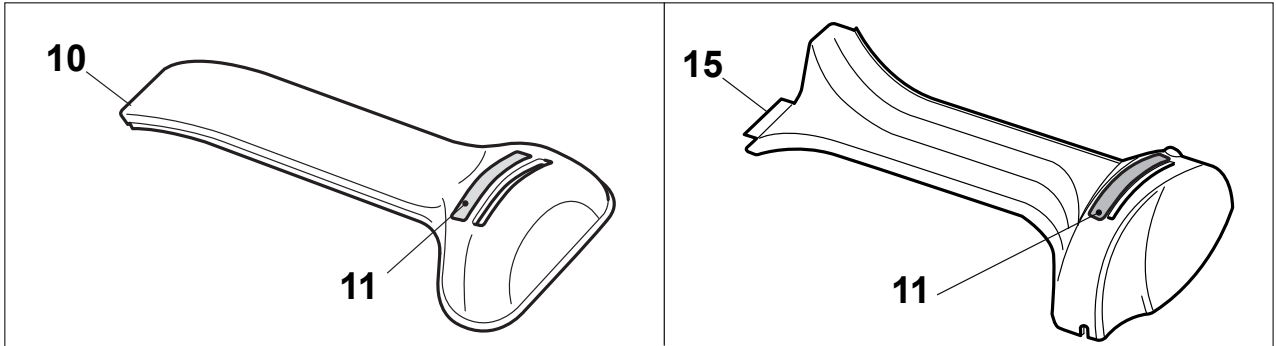

NTL 484 W TR 4S - W TRQ 4S

Petrol Lawn Mower Controls Fixed RPM

Issue 14 - 2016

Fig.	Q.ty	Part No	Description	Notes
1	1	112154510/0	Nut	
2	1	322551640/0	Plate	
3	1	112154510/0	Nut	

Fig.	Q.ty	Part No	Description	Notes
1	1	481007160/0	Throttle Cable	
2	1	381007221/0	Throttle Lever	For B&S 450-500 and SV40-RV 40-V35 Engine
2	1	381007280/2	Dashboard Throttle Lever	For B&S-GGP-Honda Engine
3	2	112735105/0	Screw	
4	1	322981467/0	Plate	
5	1	112791500/0	Screw	
6	1	112530060/0	Spring Washer	
7	1	112523040/0	Washer	
8	1	112523040/0	Washer	
9	1	112154510/0	Nut	
10	1	322120189/0	Red Dashboard	
11	1	114356743/1	Label	For Honda and GGP Engine
11	1	114356744/1	Label	For B&S Engine
11	1	114356906/1	Label	For B&S 700 Series
11	1	114357646/1	Label	For Honda Autochoke Engine
12	1	122943006/0	Screw	
13	1	112728460/0	Screw	
14	1	381008609/0	Outfit, Screws	
15	1	422120152/0	Yellow Dashboard	Yellow
15	1	422120154/0	Red Dashboard	Red
15	1	422120158/0	Black Dashboard	Black