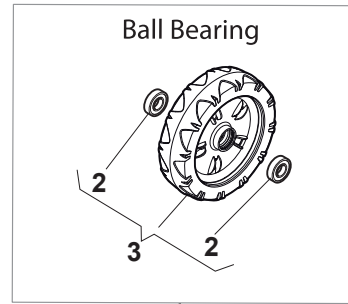

NTD Wheels - Ø 200