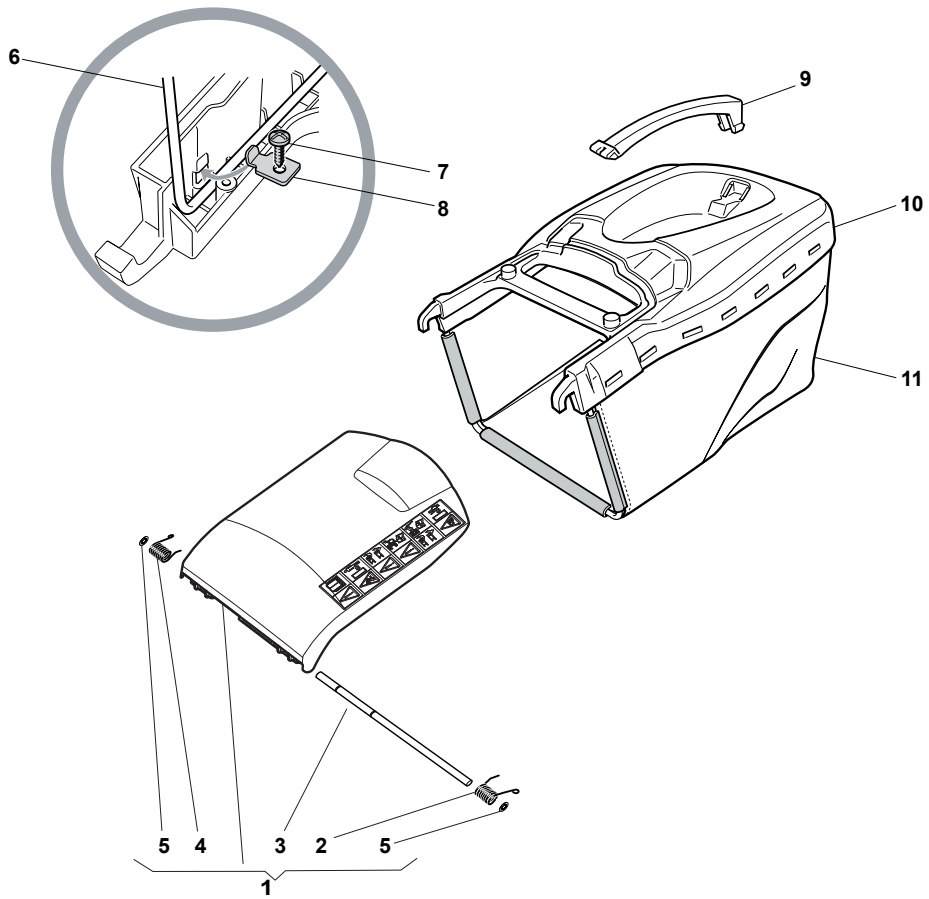

Fig.	Q.ty	Part No	Description	Notes
1	1	381008129/0	Stone Guard, Yellow	Yellow
1	1	381008128/0	Stone Guard, Black	Black
2	1	122450466/0	Left Spring	
3	1	122517882/0	Pin	
4	1	122450465/0	Right Spring	
5	2	112604899/0	Crown Fastener	
6	1	122608505/0	Stiffening	
7	2	112728680/0	Screw	
8	2	322545159/0	Plate	
9	1	322393657/0	Handle	Black
9	1	322393721/0	Handle	Grey
10	1	381486009/0	Grass-Box, Upper	Black
10	1	381486031/0	Grass-Box, Upper	Grey
11	1	181002345/0	Box, Fabric	