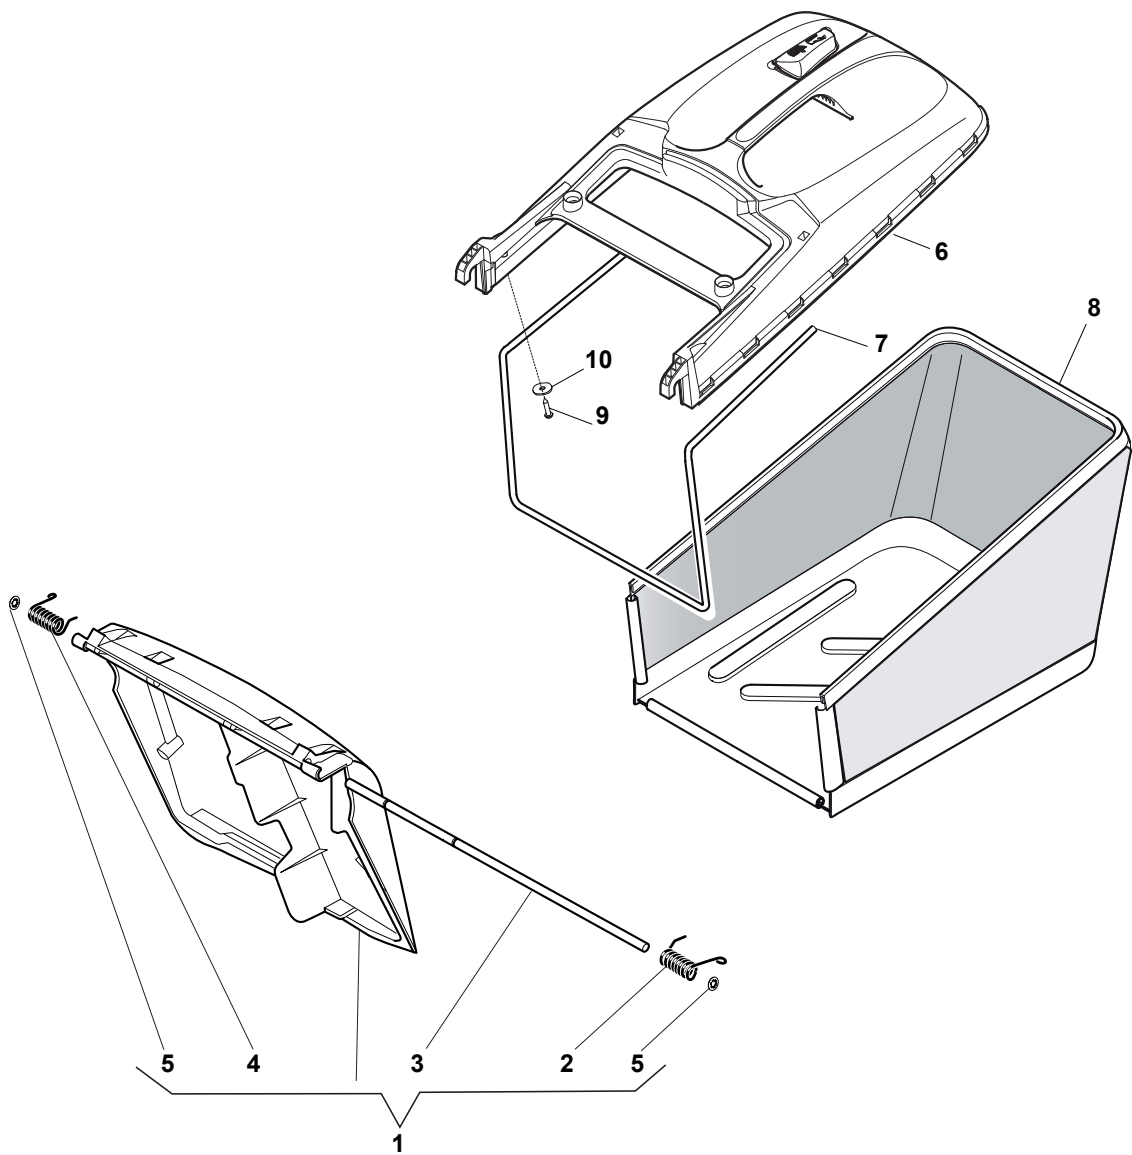

Fig.	Q.ty	Part No	Description	Notes
1	1	381008129/0	Stone Guard, Yellow	Yellow
1	1	381008128/0	Stone Guard, Black	Black
2	1	122450466/0	Left Spring	
3	1	122517882/0	Pin	
4	1	122450465/0	Right Spring	
5	2	112604899/0	Crown Fastener	
6	1	322393657/0	Handle	Black
6	1	322393721/0	Handle	Grey
7	1	381486009/0	Grass-Box, Upper	Black
7	1	381486031/0	Grass-Box, Upper	Grey
8	1	322486306/0	Grass-Box, L Lower	Black
9	1	322486305/0	Grass-Box, R Lower	Black