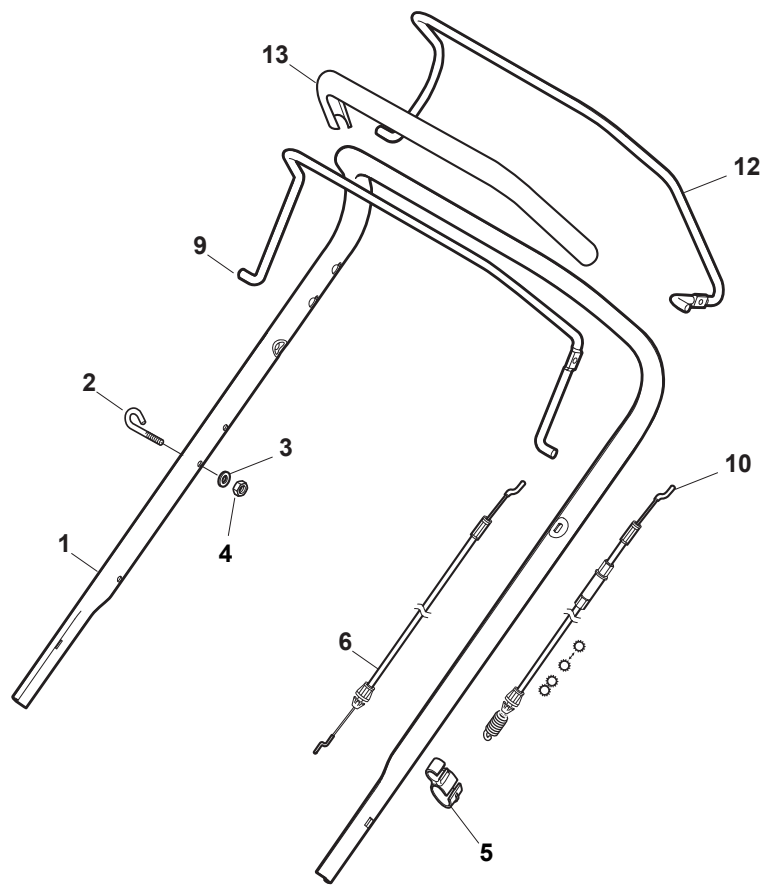

Fig.	Q.ty	Part No	Description	Notes
1	1	381007574/0	Handle, Upper Part	For STEPLESS Variator
1	1	381006838/0	Handle, Upper Part	For NT Throttle or DELTA Dashboard
1	1	381007522/0	Handle, Upper Part	Black for TD-CA Dashboard
1	1	381007525/0	Handle, Upper Part	Grey for TD-CA Dashboard
1	1	381007540/0	Handle, Upper Part Yellow	For NT Throttle or DELTA Dashboard
2	1	122430313/0	Guide Spring	
3	1	112521330/0	Washer	
4	1	112154510/0	Nut	
5	1	118390020/0	Conduit Clip	
6	1	181030053/0	Cable, Thread Engine Brake	GGP Engine / B&S 450-500-550-575-625-675-750 Series
6	1	181030054/0	Cable, Thread Engine Brake	SV40 / RV 40 / V35 / WBE140 Engine
6	1	181030056/0	Cable, Thread Engine Brake	B&S 450-500-550-575-625E Series
6	1	181030070/0	Cable, Thread Engine Brake	Honda Engine
7	1	322545204/0	Fulcrum Pin	
8	1	122041966/0	Bushing	
9	1	181003300/1	Lever, Engine Brake	
10	1	381030092/1	Cable Rear Drive	
11	1	122041966/0	Bushing	
12	1	181003301/0	Drive Control Lever	
13	1	122291050/0	Handgrip Black	

Fig.	Q.ty	Part No	Description	Notes
1	1	381006840/0	Handle, Upper Part	DELTA Dashboard or NT Throttle
1	1	381007520/0	Handle, Upper Part	TD-CA Dashboard
2	1	122430313/0	Guide Spring	
3	1	112521330/0	Washer	
4	1	112154510/0	Nut	
5	1	118390020/0	Conduit Clip	
6	1	181030053/0	Cable, Thread Engine Brake	GGP Engine / B&S 450-500-550-575-625-675-750 Series
6	1	181030054/0	Cable, Thread Engine Brake	SV40 / RV 40 / V35 Engine
6	1	181030056/0	Cable, Thread Engine Brake	B&S 450-500-550-575 Series
6	1	181030070/0	Cable, Thread Engine Brake	Honda Engine
9	1	181003363/1	Lever, Engine Brake Black	
10	1	381030092/1	Cable Rear Drive	
12	1	181003364/0	Drive Control Lever	
13	1	122291050/0	Handgrip Black	