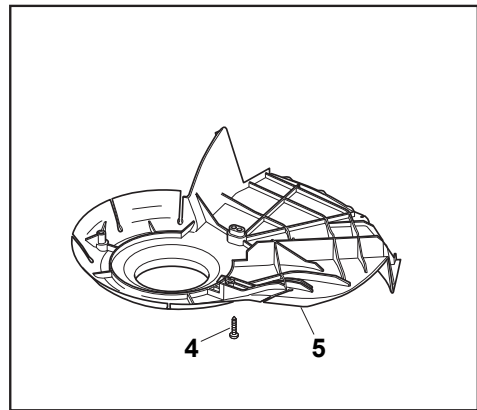

CARTER MULCHING (No Mulching)