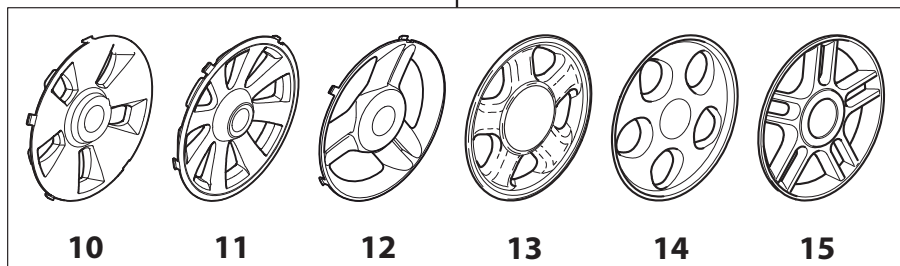

DELTA Wheels - Ø 200

NTD Wheels - Ø 200

DELTA Wheels - Ø 280

NTD Wheels - Ø 280

NTL 484 W TR 4S - W TRQ 4S

Petrol Lawn Mower Wheels and Hub Caps

Issue 14 - 2016

Fig.	Q.ty	Part No	Description	Notes
1	2	381007483/1	Wheel	
2	8	119216035/0	Bearing	
3	2	381007416/2	Wheel	
4	2	381007478/1	Wheel	
5	2	381007417/2	Wheel	