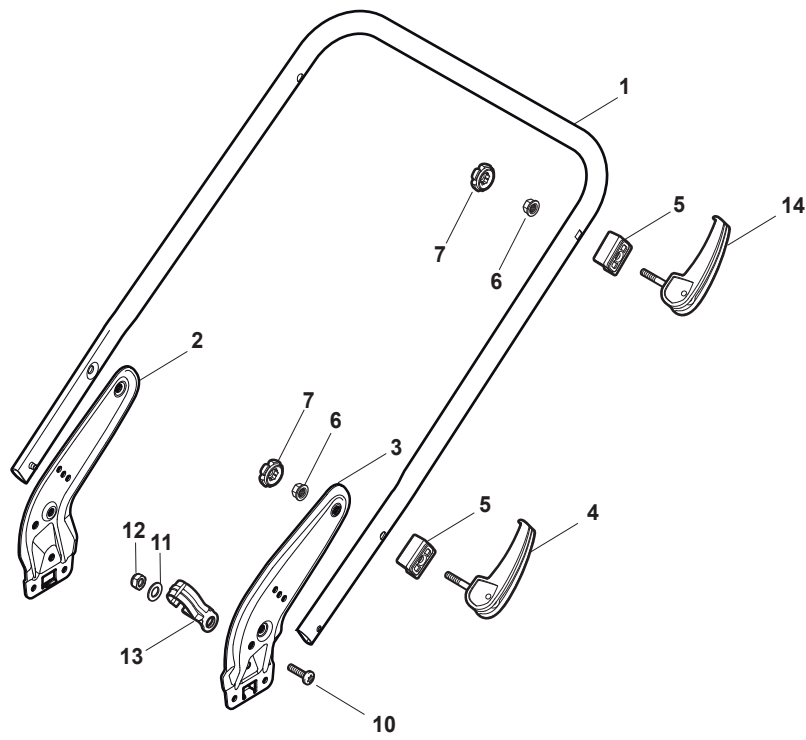

THIS INFORMATION IS NOT INTENDED FOR SALE OR RESALE, AND THIS NOTICE MUST REMAIN ON ALL COPIES.

Fig.	Q.ty	Part No	Description	Notes
1	1	381004741/0	Grey Deck	
1	1	381004731/0	Grey Deck	Side Discharge
1	1	381004562/0	Yellow Deck	
1	1	381004538/0	Red Deck	Side Discharge
1	1	381004536/0	Red Deck	
2	1	122534131/0	Pin	
3	1	381003398/0	Lever, Height Adjustment	
4	1	112154510/0	Nut	
5	1	112788512/0	Screw	
6	1	322394503/0	Knob	NT Knob
7	1	112521310/0	Washer	
8	1	112150000/0	Nut	
10	1	122943013/0	Screw	
11	1	381002030/0	Rod, Height Adjustment	
12	1	112436051/0	Plate	
13	3	112727803/0	Screw	
14	3	112154510/0	Nut	
15	1	112727801/0	Screw	
16	1	381002883/1	Front Wheel Axle	
17	1	112154510/0	Nut	
18	1	112728450/0	Screw	
19	1	322034002/0	Washing Connection	
20	1	322394522/0	Knob	Delta Knob
21	2	322600145/0	Protection, Wheel	
24	4	112521350/0	Washer	
25	4	112155000/0	Nut	
27	2	322600208/0	Protection, Wheel	
31	1	381302835/1	Axle, Rear Wheels	
32	1	122450460/0	Spring	
33	4	112728697/0	Screw	
34	2	322545152/0	Plate	
35	4	112728697/0	Screw	
36	2	322785304/1	Support	
37	1	122570134/0	Left Pinion	
38	2	322120115/0	Wheels Crown	
39	6	112728706/0	Screw	
40	1	122570133/0	Right Pinion	
41	1	122446192/0	Spring	

Fig.	Q.ty	Part No	Description	Notes
1	1	322500102/0	Front Combi	
2	2	112523000/1	Washer	
3	2	112728124/0	Screw	
5	1	322226143/0	Mask, Red	
5	1	322226144/0	Mask, Yellow	with STIGA Logo
5	1	322226151/0	Mask, Black	with STIGA Logo
5	1	322226153/0	Mask, Black	
5	1	322226155/0	Mask, Yellow	
6	2	112727799/0	Screw	
7	1	322393638/0	Handlegrip Black	
7	1	322393639/0	Handle, Grey	
7	1	322393640/0	Handle, Yellow	
8	2	112154510/0	Nut	
9	2	112728697/0	Screw	
10	1	322820082/0	Cap	
11	1	322820083/0	Cap	
12	1	322226167/0	Front Plate	
13	1	322226165/0	Mask, Black	
14	2	112728300/0	Screw	
15	1	322226157/0	Mask, Black	
16	1	322393642/0	Bumper Handle	
17	2	112727799/0	Screw	
18	2	112154510/0	Nut	