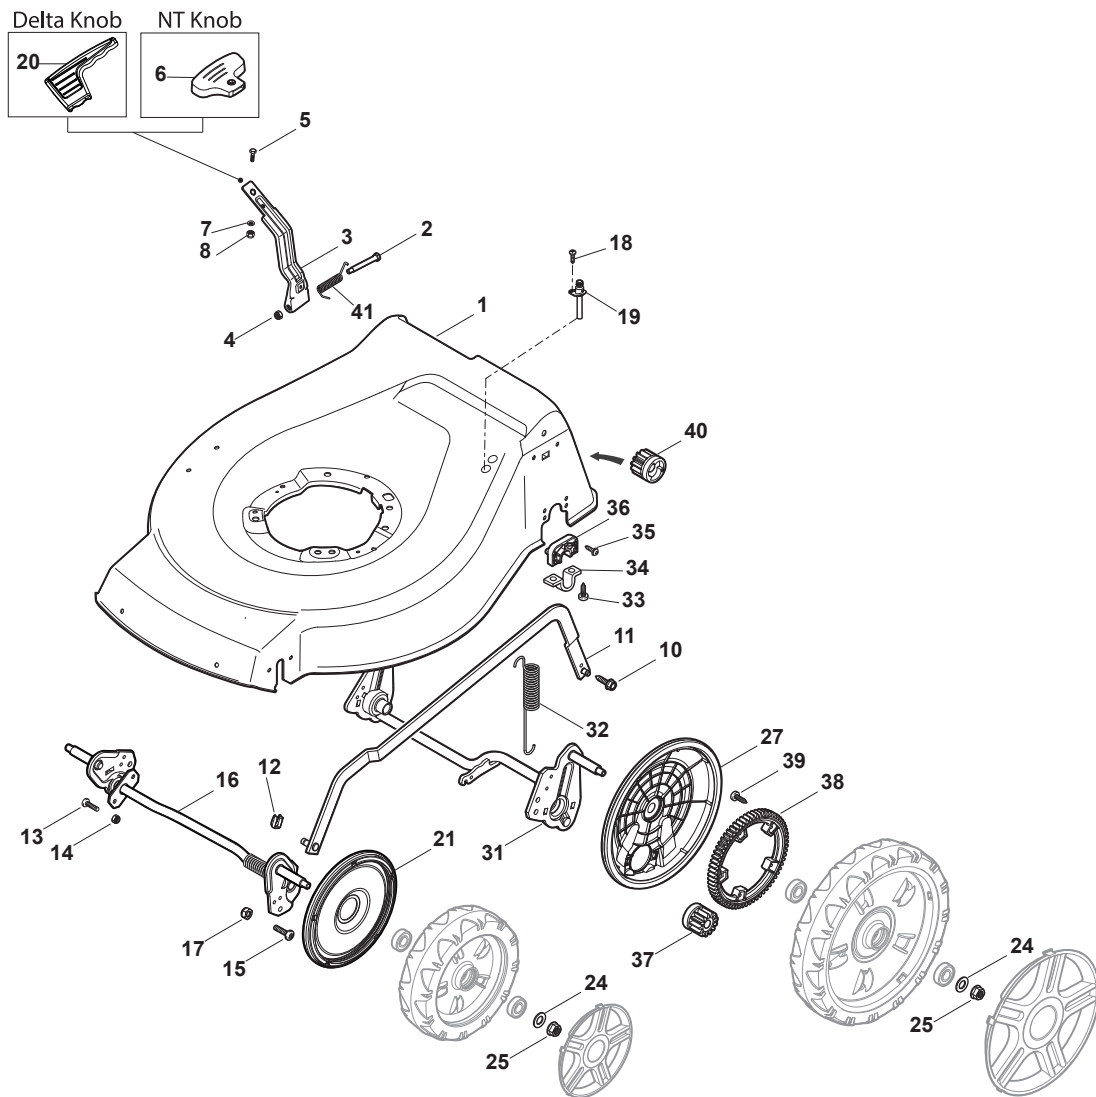

THIS INFORMATION IS NOT INTENDED FOR SALE OR RESALE, AND THIS NOTICE MUST REMAIN ON ALL COPIES.

Fig.	Q.ty	Part No	Description	Notes
1	1	381004741/0	Grey Deck	
1	1	381004731/0	Grey Deck	Side Discharge
1	1	381004562/0	Yellow Deck	
1	1	381004538/0	Red Deck	Side Discharge
1	1	381004536/0	Red Deck	
2	1	122534131/0	Pin	
3	1	381003398/0	Lever, Height Adjustment	
4	1	112154510/0	Nut	
5	1	112788512/0	Screw	
6	1	322394503/0	Knob	NT Knob
7	1	112521310/0	Washer	
8	1	112150000/0	Nut	
10	1	122943013/0	Screw	
11	1	381002030/0	Rod, Height Adjustment	
12	1	112436051/0	Plate	
13	3	112727803/0	Screw	
14	3	112154510/0	Nut	
15	1	112727801/0	Screw	
16	1	381002883/1	Front Wheel Axle	
17	1	112154510/0	Nut	
18	1	112728450/0	Screw	
19	1	322034002/0	Washing Connection	
20	1	322394522/0	Knob	Delta Knob
21	2	322600145/0	Protection, Wheel	
24	4	112521350/0	Washer	
25	4	112155000/0	Nut	
27	2	322600208/0	Protection, Wheel	
31	1	381302835/1	Axle, Rear Wheels	
32	1	122450460/0	Spring	
33	4	112728697/0	Screw	
34	2	322545152/0	Plate	
35	4	112728697/0	Screw	
36	2	322785304/1	Support	
37	1	122570134/0	Left Pinion	
38	2	322120115/0	Wheels Crown	
39	6	112728706/0	Screw	
40	1	122570133/0	Right Pinion	
41	1	122446192/0	Spring	

Fig.	Q.ty	Part No	Description	Notes
1	1	322500102/0	Front Combi	
2	2	112523000/1	Washer	
3	2	112728124/0	Screw	
5	1	322226143/0	Mask, Red	
5	1	322226144/0	Mask, Yellow	with STIGA Logo
5	1	322226151/0	Mask, Black	with STIGA Logo
5	1	322226153/0	Mask, Black	
5	1	322226155/0	Mask, Yellow	
6	2	112727799/0	Screw	
7	1	322393638/0	Handlegrip Black	
7	1	322393639/0	Handle, Grey	
7	1	322393640/0	Handle, Yellow	
8	2	112154510/0	Nut	
9	2	112728697/0	Screw	
10	1	322820082/0	Cap	
11	1	322820083/0	Cap	
12	1	322226167/0	Front Plate	
13	1	322226165/0	Mask, Black	
14	2	112728300/0	Screw	
15	1	322226157/0	Mask, Black	
16	1	322393642/0	Bumper Handle	
17	2	112727799/0	Screw	
18	2	112154510/0	Nut	