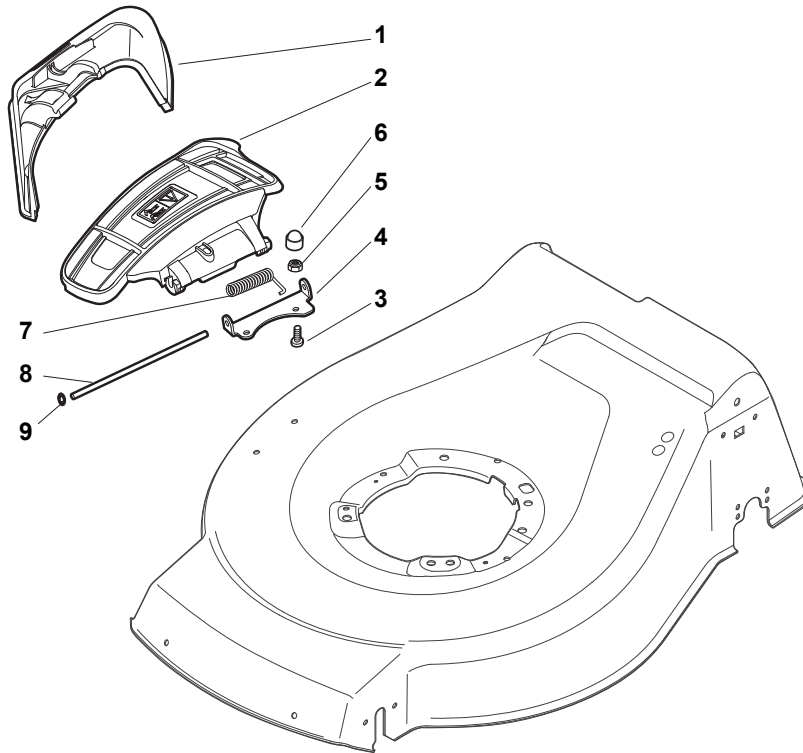

CARTER STANDARD (No Mulching)

CARTER MULCHING (No Mulching)

KIT MULCHING

NTL 484 W TR 4S - W TRQ 4S

Petrol Lawn Mower Protection, Belt

Issue 14 - 2016

Fig.	Q.ty	Part No	Description	Notes
1	1	322291150/0	Rubber Insert	
2	1	122060192/0	Belt Protection	
3	1	112728530/0	Screw	
4	3	112728530/0	Screw	
5	1	322060198/1	Belt Protection	
6	1	322140223/0	Deflector	
7	1	322500102/0	Front Combi	
8	2	112523000/1	Washer	
9	2	112728124/0	Screw	

Fig.	Q.ty	Part No	Description	Notes
8	1	122517869/1	Pin	
1	1	322108295/1	Side Ejection Conveyor	
2	1	322600313/0	Ejection Guard	
3	2	112727803/0	Screw	
4	1	322806639/0	Fulcrum Pin	For Petrol Models
4	1	322806643/0	Fulcrum Pin	For Electric Models
5	2	112154510/0	Nut	
6	2	118203853/0	Cap	
7	1	122450456/0	Spring	
9	2	112604896/0	Crown Fastener	