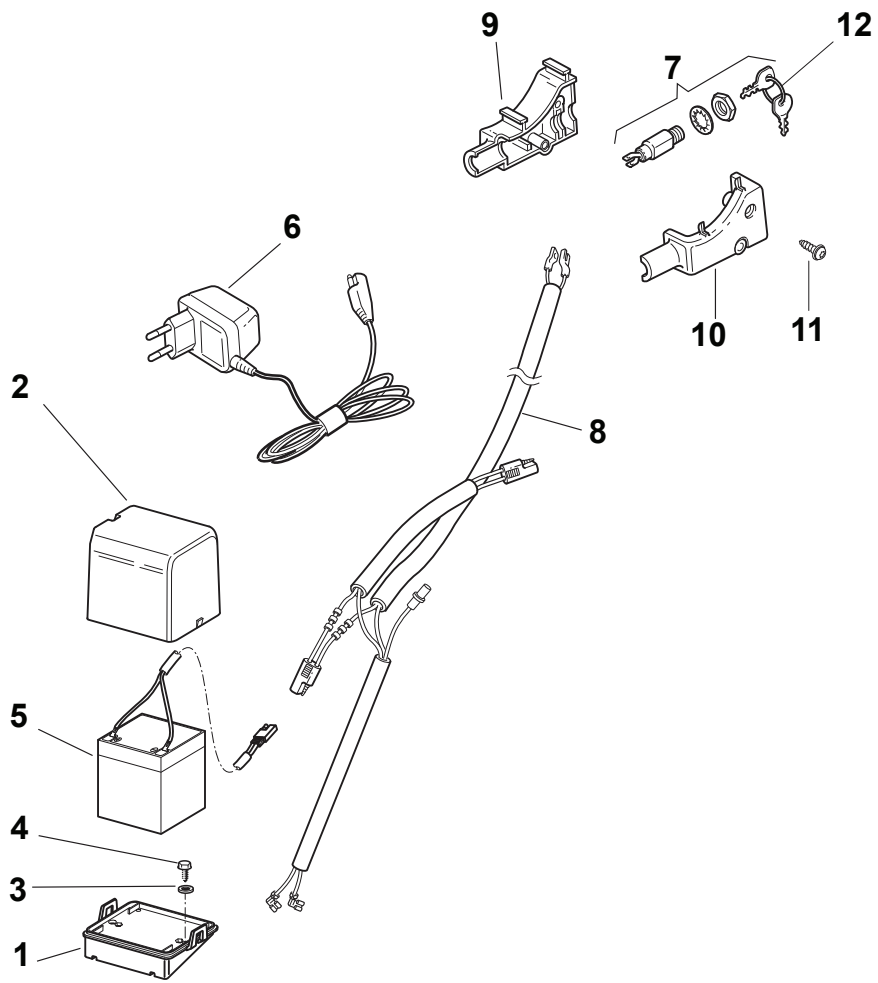

Fig.	Q.ty	Part No	Description	Notes
1	1	381006840/0	Handle, Upper Part	DELTA Dashboard or NT Throttle
1	1	381007520/0	Handle, Upper Part	TD-CA Dashboard
2	1	122430313/0	Guide Spring	
3	1	112521330/0	Washer	
4	1	112154510/0	Nut	
5	1	118390020/0	Conduit Clip	
6	1	181030053/0	Cable, Thread Engine Brake	GGP Engine / B&S 450-500-550-575-625-675-750 Series
6	1	181030054/0	Cable, Thread Engine Brake	SV40 / RV 40 / V35 Engine
6	1	181030056/0	Cable, Thread Engine Brake	B&S 450-500-550-575 Series
6	1	181030070/0	Cable, Thread Engine Brake	Honda Engine
9	1	181003363/1	Lever, Engine Brake Black	
10	1	381030092/1	Cable Rear Drive	
12	1	181003364/0	Drive Control Lever	
13	1	122291050/0	Handgrip Black	

NTL 484 W TR 4S - W TRQ 4S

Petrol Lawn Mower Controls

Issue 14 - 2016

Fig.	Q.ty	Part No	Description	Notes
1	1	322722817/0	External Protection	
2	1	381007227/0	Variator Lever Assy	
3	1	322820086/0	Cap	
4	1	322722816/0	Internal Protection	
5	1	112727788/0	Screw	
6	1	112154510/0	Nut	
7	2	122450487/0	Spring	
8	1	381030109/0	Variator Cable	