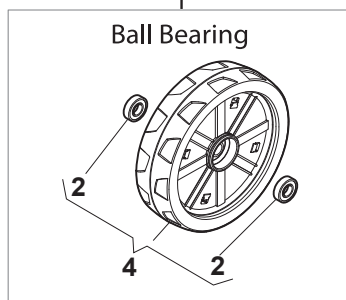

DELTA Wheels - Ø 280