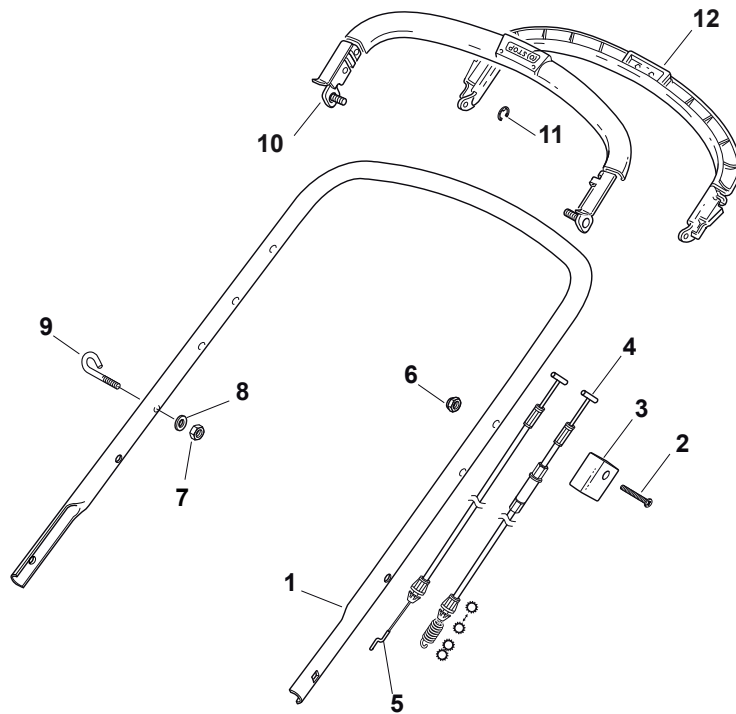

Fig.	Q.ty	Part No	Description	Notes
1	1	381006670/2	Handle Tube	
2	1	381003349/0	Lever, Driving	
3	1	381003344/0	Lever, Engine Brake	Red
3	1	381003472/0	Lever, Engine Brake	Black
4	1	381005149/0	Right Bracket	Black
4	1	381005185/0	Right Bracket	Stiga Grey
5	1	381005151/0	Left Bracket	Black
5	1	381005187/0	Left Bracket	Stiga Grey
7	2	381006773/1	Handle Black	Black
7	2	381006774/1	Handle Grey	Grey
8	1	122430309/0	Spring	
9	2	112154330/0	Nut	
10	4	112735662/1	Screw	
11	4	322041967/1	Bushing	
12	3	112154510/0	Nut	
13	2	112728721/0	Screw	
14	1	112727786/0	Screw	
15	1	381030093/1	Cable Rear Drive	
16	1	181030073/0	Cable, Thread Engine Brake	
17	1	181005514/0	Throttle Cable	Honda /GGP Engine
17	1	181005515/0	Throttle Cable	Honda Autochoke Engine
17	1	181005516/0	Throttle Cable	B&S Engine
18	1	322806644/0	Protection	
19	2	112727812/0	Screw	
20	2	112523000/1	Washer	
21	1	322488301/0	Joint Sleeve Grey Right	
22	1	322488303/0	Joining Sleeve Grey Left	
23	2	112154220/0	Nut	
24	2	322399835/0	Knob	
25	2	381003253/0	Handle	
26	2	322680017/0	Washer	
27	1	112155000/0	Nut	
28	1	125038002/1	Bushing	
29	1	322192156/0	Clip	
30	1	112760605/0	Screw	

Fig.	Q.ty	Part No	Description	Notes
4	1	381030055/0	Cable Rear Drive	
1	1	381006803/0	Handle, Upper Part	Black
1	1	381006805/0	Upper Handle Grey	Grey
2	1	112727787/0	Screw	
3	1	322551640/0	Plate	
5	1	181030056/0	Cable, Thread Engine Brake	Honda / B&S / GGP Engine
5	1	181030057/0	Cable, Thread Engine Brake	SV40 / RV 40 / V35 Engine
6	1	112154510/0	Nut	
7	1	112154510/0	Nut	
8	1	112521330/0	Washer	
9	1	122430313/0	Guide Spring	
10	1	381003330/0	Lever, Engine Brake	
11	1	381003297/1	Driving Lever	
12	1	112000930/0	Benzing Ring	