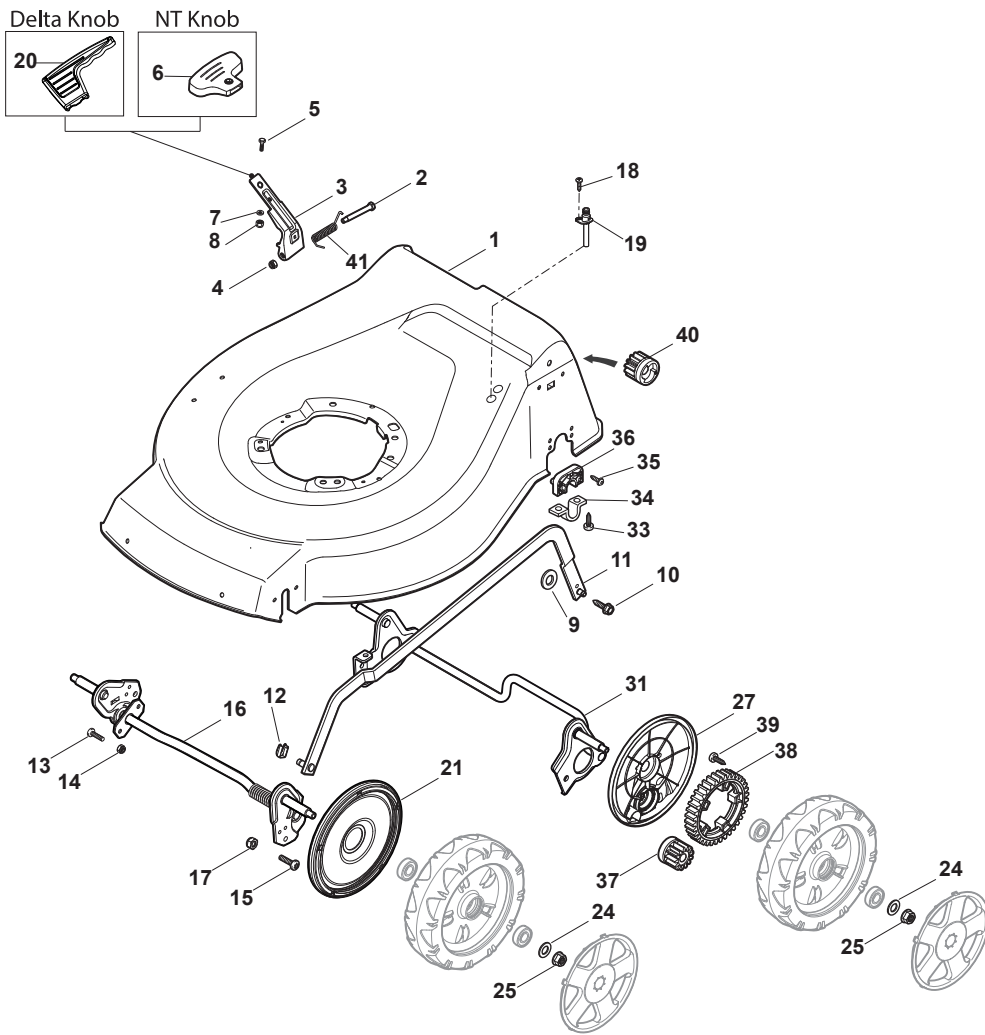

THIS INFORMATION IS NOT INTENDED FOR SALE OR RESALE, AND THIS NOTICE MUST REMAIN ON ALL COPIES.

Fig.	Q.ty	Part No	Description	Notes
20	1	322394522/0	Knob	Delta Knob
1	1	381004540/0	Red Deck	
1	1	381004542/0	Red Deck	Side Discharge
1	1	381004590/0	Yellow Deck	
1	1	381004732/0	Grey Deck	Side Discharge
2	1	122534131/0	Pin	
3	1	322322851/0	Lever, Height Adjustment	
4	1	112154510/0	Nut	
5	1	112788512/0	Screw	
6	1	322394503/0	Knob	NT Knob
7	1	112521310/0	Washer	
8	1	112150000/0	Nut	
9	1	112369500/0	Elastic Washer	
10	1	122943013/0	Screw	
11	1	381002031/0	Rod, Height Adjustment	
12	1	112436051/0	Plate	
13	3	112727803/0	Screw	
14	3	112154510/0	Nut	
15	1	112727801/0	Screw	
16	1	381002887/1	Front Wheel Axle	
17	1	112154510/0	Nut	
18	1	112728450/0	Screw	
19	1	322034002/0	Washing Connection	
21	2	322600145/0	Protection, Wheel	
24	4	112521350/0	Washer	
25	4	112155000/0	Nut	
27	2	322600207/0	Protection, Wheel	
31	1	381302827/0	Rear Wheel Axle	
33	4	112728697/0	Screw	
34	2	322545152/0	Plate	
35	4	112728697/0	Screw	
36	2	322785304/1	Support	
37	1	122570120/1	Pinion Left	
38	2	322120114/0	Wheels Crown	
39	6	112728706/0	Screw	
40	1	122570110/1	Pinion Right	
41	1	122446192/0	Spring	

Fig.	Q.ty	Part No	Description	Notes
1	1	322500103/0	Front Combi	
2	2	112523000/1	Washer	
3	2	112728124/0	Screw	
5	1	322226145/0	Mask, Red	
5	1	322226146/0	Mask, Yellow	with STIGA Logo
5	1	322226152/0	Mask, Black	with STIGA Logo
5	1	322226154/0	Mask, Black	
6	2	112727799/0	Screw	
7	1	322393638/0	Handlegrip Black	
7	1	322393639/0	Handle, Grey	
7	1	322393640/0	Handle, Yellow	
8	2	112154510/0	Nut	
9	2	112728697/0	Screw	
10	1	322820082/0	Cap	
11	1	322820083/0	Cap	
12	1	322226167/0	Front Plate	
13	1	322226166/0	Mask, Black	
14	2	112728300/0	Screw	
15	1	322226158/0	Mask, Black	
16	1	322393642/0	Bumper Handle	
17	2	112727799/0	Screw	
18	2	112154510/0	Nut	