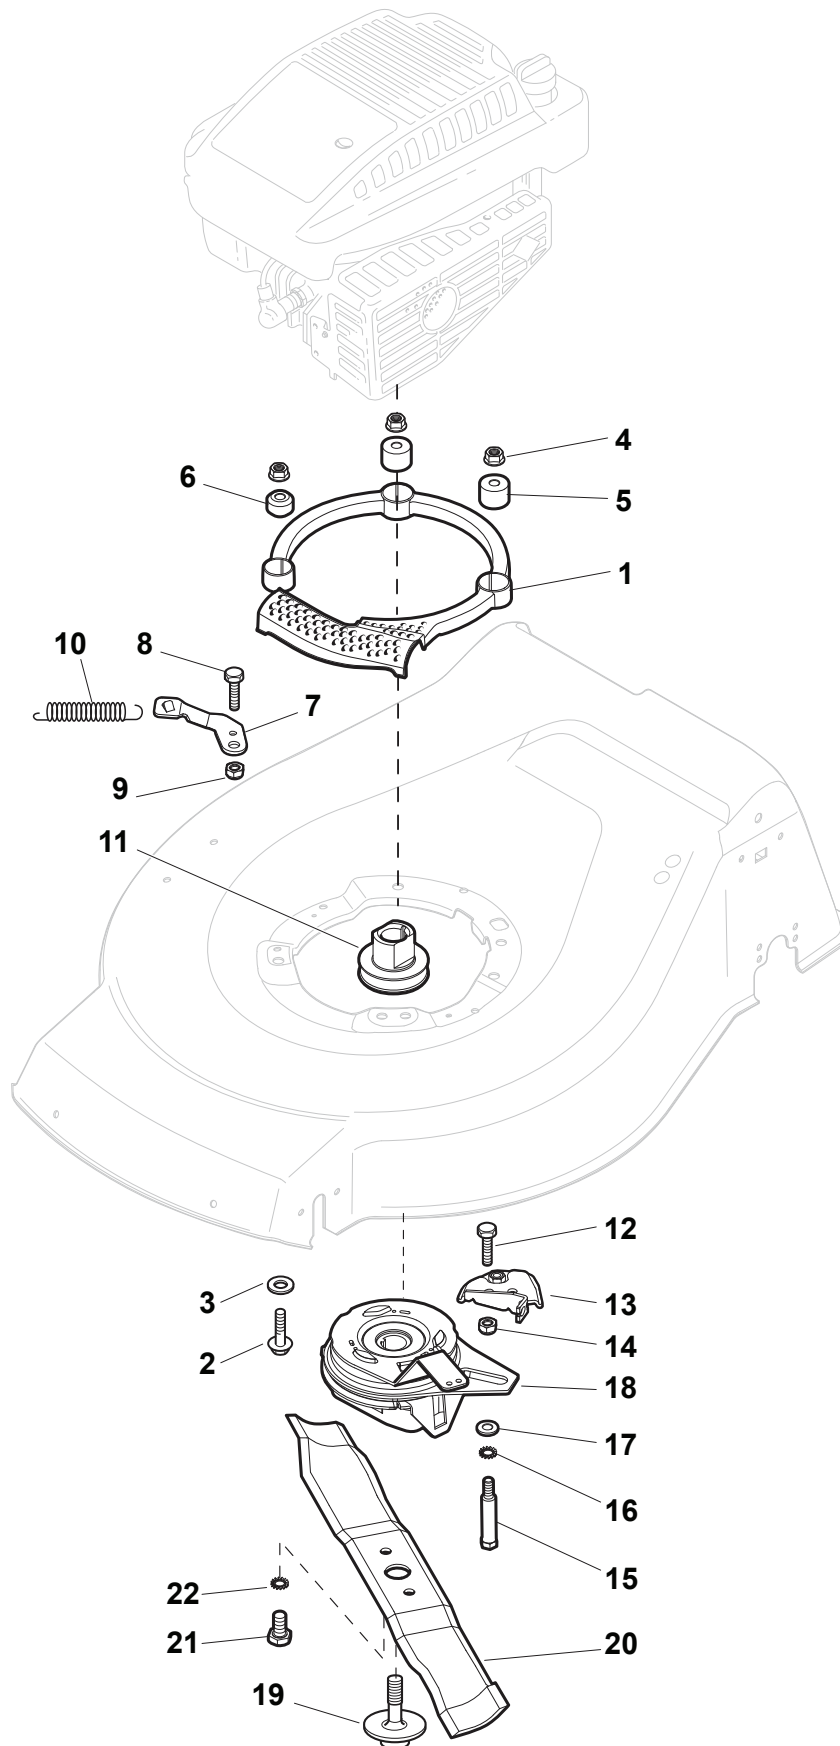

Fig.	Q.ty	Part No	Description	Notes
1	1	322170963/0	Chassis Protection	
3	3	112521350/0	Washer	
4	3	112154210/0	Nut	
5	2	122170835/0	Spacer	
6	1	122170836/1	Spacer	
7	1	322551671/0	Plate	
8	1	112791200/1	Screw	
9	1	112154510/0	Nut	
10	1	122446188/0	Spring	
12	2	112791200/1	Screw	
13	1	381545335/0	Pivot Plate	
14	2	112154510/0	Nut	
15	1	122534127/0	Stake	
16	1	112540060/0	Washer	
17	1	122671653/0	Washer	
18	1	118399051/0	Blade Brake Clutch	
19	1	112735460/0	Screw	
20	1	181004382/0	Mulching Blade	
21	2	112540060/0	Washer	
22	2	112794110/0	Screw