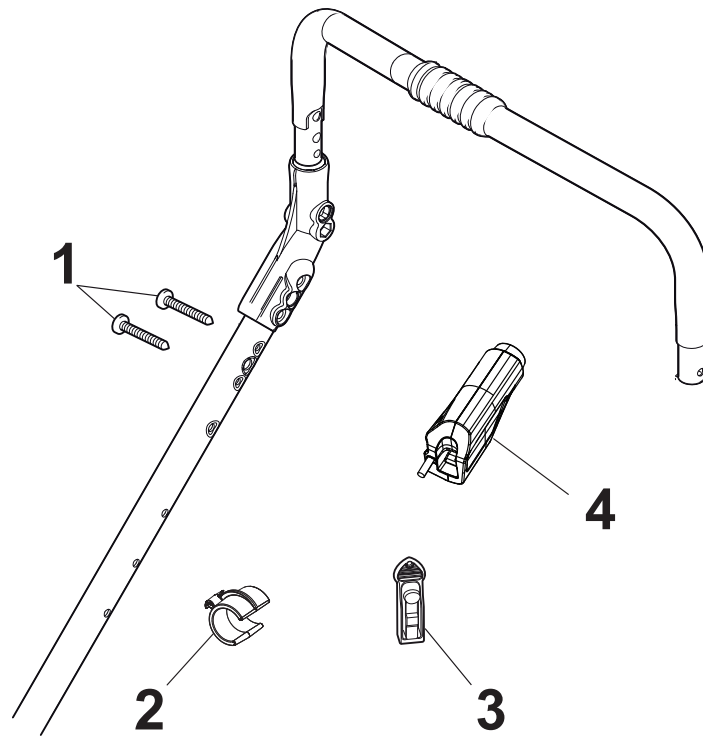

Fig.	Q.ty	Part No	Description	Notes
1	1	322785123/0	Battery Support	Inclined Support
1	1	322785122/0	Battery Support	Flat Support
2	1	322109530/0	Battery Cover	
3	2	112521310/0	Washer	
4	2	112731590/0	Screw	
5	1	118120052/0	Battery	
6	1	118204120/1LC	Battery Charger	CE plugg
6	1	118204137/0	Battery Charger	UK plugg with B&S IS
6	1	118204136/0	Battery Charger	CE plugg with B&S IS
6	1	118204121/1LC	Battery Charger	UK plugg
7	1	118450051/0	Switch	
8	1	118204198/0	Starting Cable	For Honda Engine
8	1	118204192/3	Electric Start Wire	For B&S and GGP Engine
9	1	118210016/1	Starting Key	

Fig.	Q.ty	Part No	Description	Notes
1	1	112728300/0	Screw	with Varietor
1	1	112728702/0	Screw	without Varietor
2	1	133320022/0	Fastpoint Clamp Art.0384.Aa01	
3	1	322076570/1	Battery Safety Key	
4	1	381600401/0	Switch	For B&S 675IS
4	1	381600400/0	Switch	For B&S 775IS
5	1	118120061/0	Battery	
6	1	118204136/0	Battery Charger	CE plugg
6	1	118204137/0	Battery Charger	UK plugg