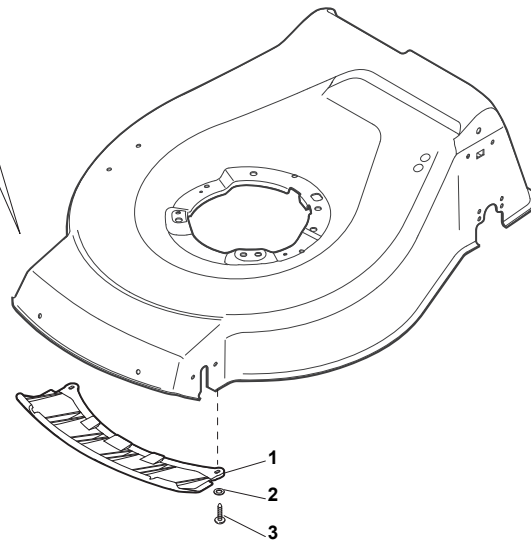

THIS INFORMATION IS NOT INTENDED FOR SALE OR RESALE, AND THIS NOTICE MUST REMAIN ON ALL COPIES.

Fig.	Q.ty	Part No	Description	Notes
20	1	322394522/0	Knob	Delta Knob
1	1	381004540/0	Red Deck	
1	1	381004542/0	Red Deck	Side Discharge
1	1	381004590/0	Yellow Deck	
1	1	381004732/0	Grey Deck	Side Discharge
2	1	122534131/0	Pin	
3	1	322322851/0	Lever, Height Adjustment	
4	1	112154510/0	Nut	
5	1	112788512/0	Screw	
6	1	322394503/0	Knob	NT Knob
7	1	112521310/0	Washer	
8	1	112150000/0	Nut	
9	1	112369500/0	Elastic Washer	
10	1	122943013/0	Screw	
11	1	381002031/0	Rod, Height Adjustment	
12	1	112436051/0	Plate	
13	3	112727803/0	Screw	
14	3	112154510/0	Nut	
15	1	112727801/0	Screw	
16	1	381002887/1	Front Wheel Axle	
17	1	112154510/0	Nut	
18	1	112728450/0	Screw	
19	1	322034002/0	Washing Connection	
21	2	322600145/0	Protection, Wheel	
24	4	112521350/0	Washer	
25	4	112155000/0	Nut	
27	2	322600207/0	Protection, Wheel	
31	1	381302827/0	Rear Wheel Axle	
33	4	112728697/0	Screw	
34	2	322545152/0	Plate	
35	4	112728697/0	Screw	
36	2	322785304/1	Support	
37	1	122570120/1	Pinion Left	
38	2	322120114/0	Wheels Crown	
39	6	112728706/0	Screw	
40	1	122570110/1	Pinion Right	
41	1	122446192/0	Spring	