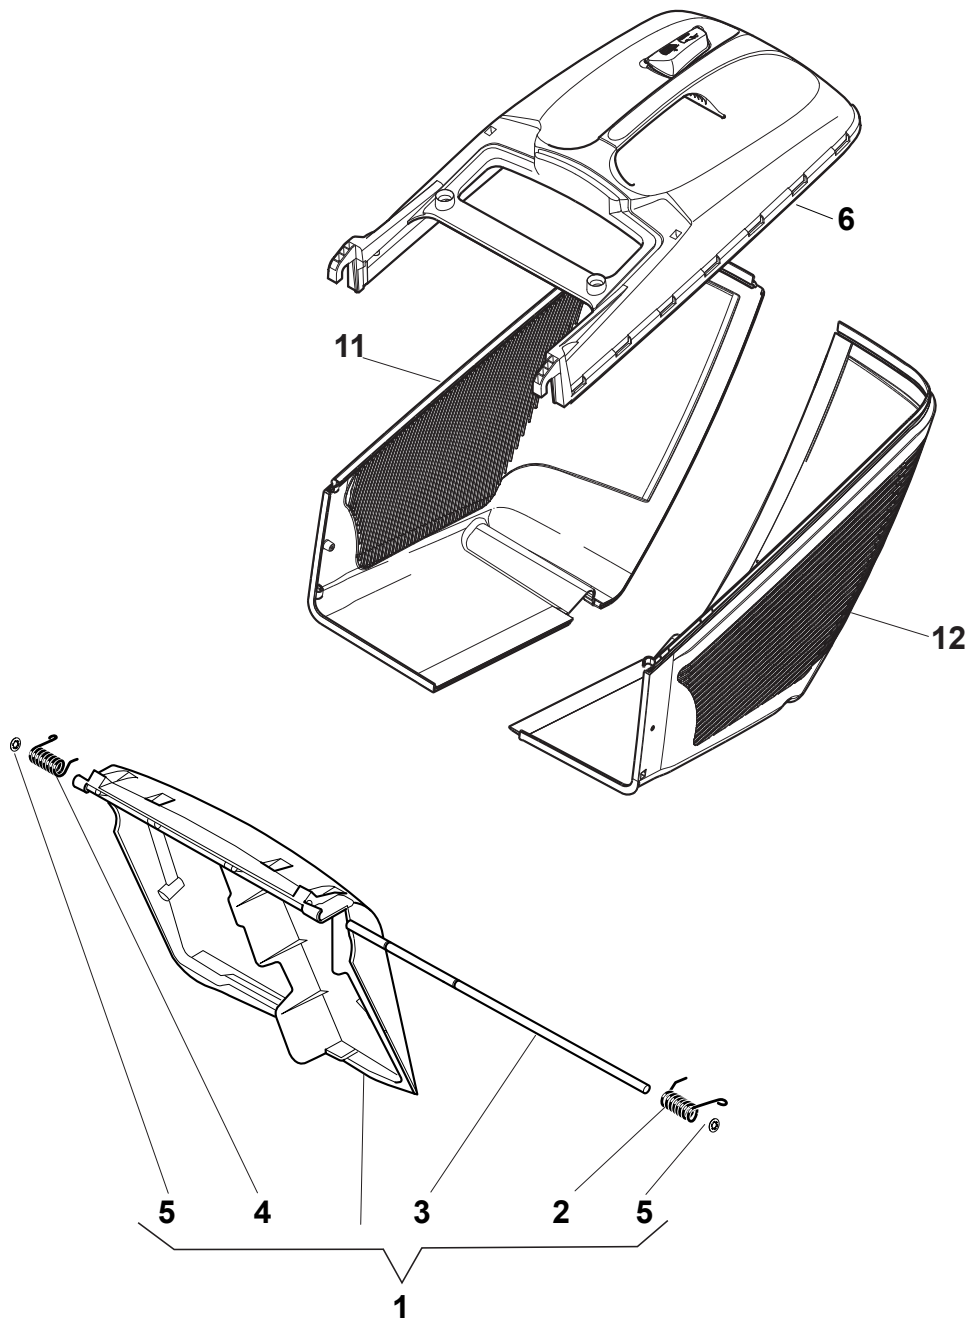

Fig.	Q.ty	Part No	Description	Notes
1	1	381008098/1	Stone Guard, White	White
1	1	381008081/2	Stone Guard, Black	Black
1	1	381008082/2	Stone Guard, Yellow	Yellow
2	1	122450466/0	Left Spring	
3	1	122517882/0	Pin	
4	1	122450465/0	Right Spring	
5	2	112604899/0	Crown Fastener	
6	1	381486030/0	Grass-Box, Upper Part	Grey
6	1	381486008/0	Grass-Box, Upper Part	Black
6	1	381486012/0	Grass-Box, Upper Part	Yellow
7	1	122608525/1	Stiffening Lower	
8	1	181002211/0	Box, Fabric	
9	2	112728680/0	Screw	
10	2	112523050/0	Washer	