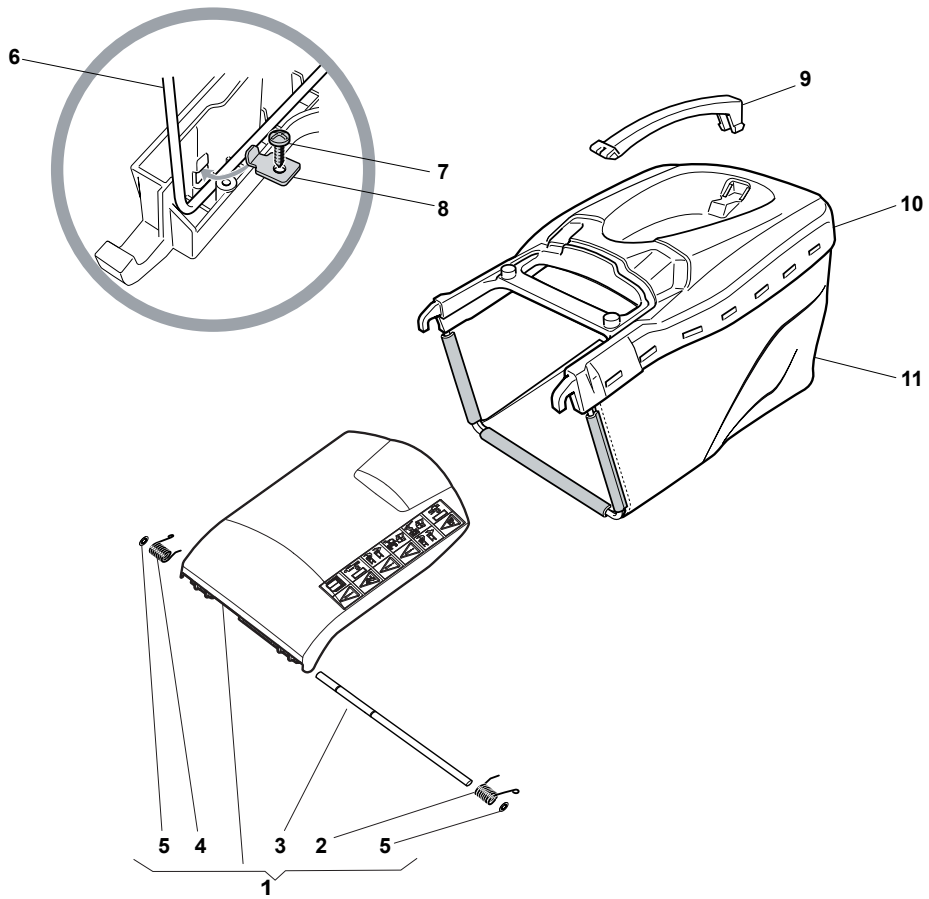

Fig.	Q.ty	Part No	Description	Notes
1	1	381008021/2	Stone Guard	Black
2	1	122450420/1	Left Protection Spring	
3	1	122517906/1	Fulcrum Pin	
4	1	122450410/1	Right Spring	
5	1	112000930/0	Benzing Ring	
6	1	122486093/0	Box, Upper Side	
7	2	112728445/0	Screw	
8	1	181002195/0	Box, Fabric	
9	1	122608523/0	Stiffening	