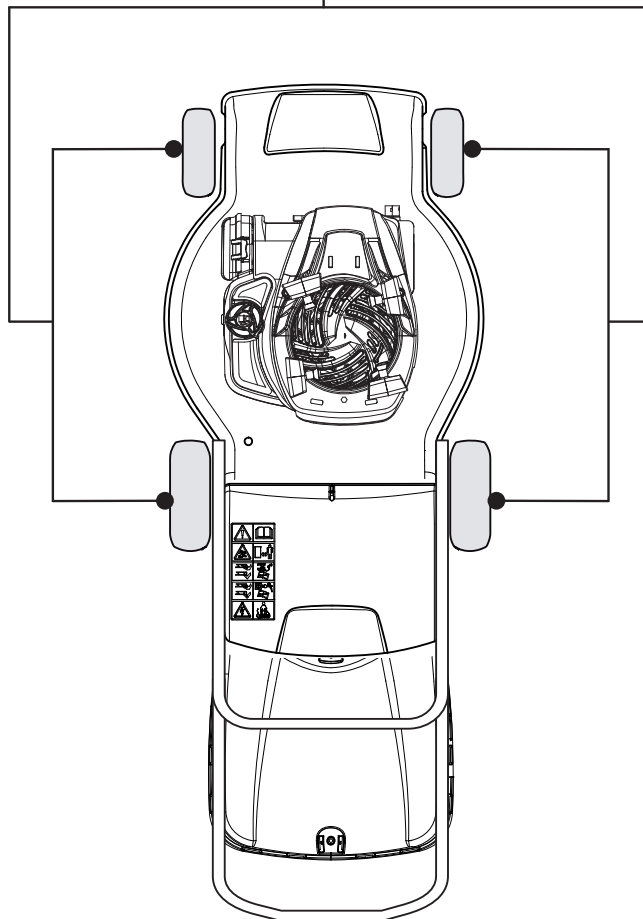

Fig.	Q.ty	Part No	Description	Notes
6	1	122601909/0	Pulley	
1	2	112608600/0	Seeger	
2	2	119216035/0	Bearing	
3	2	122753000/0	Pin	
5	1	181003076/1	Gear Box	
7	1	112645700/0	Elastic Pin	
8	1	122033283/0	Adjustment Rod	
9	1	135063902/0	Belt	
11	1	122041957/1	Bushing	
12	1	122450063/0	Spring	
13	1	322680009/0	Washer	
14	1	112154510/0	Nut	
15	1	122110230/0	Hub Cover	

DELTA Wheels - Ø 200

NTD Wheels - Ø 200

Fig.	Q.ty	Part No	Description	Notes
1	4	381007483/1	Wheel	
2	8	119216035/0	Bearing	
3	4	381007416/2	Wheel	

Fig.	Q.ty	Part No	Description	Notes
1	4	322110643/0	Hub Cap Grey	
2	4	322110645/0	Hub Cap Grey	
2	4	322110649/0	Hub Cap Yellow	
3	4	322110687/0	Hub Cap Grey	
4	4	322110382/0	Hub Cap Grey	
5	4	322110416/0	Hub Cap Grey	
6	4	322110492/0	Hub Cap Grey	

Fig.	Q.ty	Part No	Description	Notes
1	1	322108295/1	Side Ejection Conveyor	
2	1	322600313/0	Ejection Guard	
3	2	112727803/0	Screw	
4	1	322806643/0	Fulcrum Pin	For Electric Models
4	1	322806639/0	Fulcrum Pin	For Petrol Models
5	2	112154510/0	Nut	
6	2	118203853/0	Cap	
7	1	122450456/0	Spring	
8	1	122517869/1	Pin	
9	2	112604896/0	Crown Fastener	