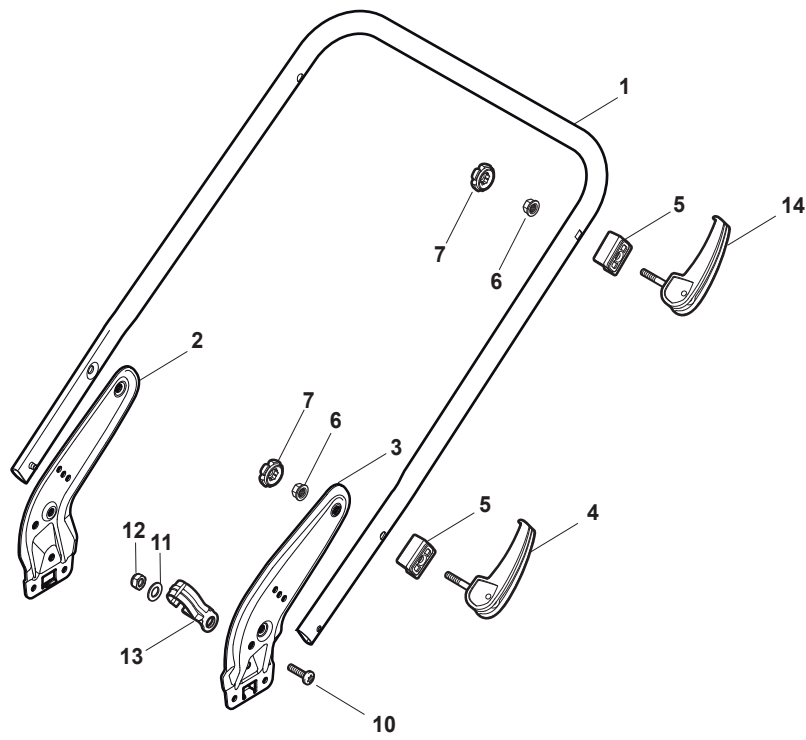

THIS INFORMATION IS NOT INTENDED FOR SALE OR RESALE, AND THIS NOTICE MUST REMAIN ON ALL COPIES.

Fig.	Q.ty	Part No	Description	Notes
20	1	322394522/0	Knob	Delta Knob
1	1	381004540/0	Red Deck	
1	1	381004542/0	Red Deck	Side Discharge
1	1	381004590/0	Yellow Deck	
1	1	381004732/0	Grey Deck	Side Discharge
2	1	122534131/0	Pin	
3	1	322322851/0	Lever, Height Adjustment	
4	1	112154510/0	Nut	
5	1	112788512/0	Screw	
6	1	322394503/0	Knob	NT Knob
7	1	112521310/0	Washer	
8	1	112150000/0	Nut	
9	1	112369500/0	Elastic Washer	
10	1	122943013/0	Screw	
11	1	381002031/0	Rod, Height Adjustment	
12	1	112436051/0	Plate	
13	3	112727803/0	Screw	
14	3	112154510/0	Nut	
15	1	112727801/0	Screw	
16	1	381002887/1	Front Wheel Axle	
17	1	112154510/0	Nut	
18	1	112728450/0	Screw	
19	1	322034002/0	Washing Connection	
21	2	322600145/0	Protection, Wheel	
24	4	112521350/0	Washer	
25	4	112155000/0	Nut	
27	2	322600207/0	Protection, Wheel	
31	1	381302827/0	Rear Wheel Axle	
33	4	112728697/0	Screw	
34	2	322545152/0	Plate	
35	4	112728697/0	Screw	
36	2	322785304/1	Support	
37	1	122570120/1	Pinion Left	
38	2	322120114/0	Wheels Crown	
39	6	112728706/0	Screw	
40	1	122570110/1	Pinion Right	
41	1	122446192/0	Spring	

Fig.	Q.ty	Part No	Description	Notes
1	1	322500103/0	Front Combi	
2	2	112523000/1	Washer	
3	2	112728124/0	Screw	
5	1	322226145/0	Mask, Red	
5	1	322226146/0	Mask, Yellow	with STIGA Logo
5	1	322226152/0	Mask, Black	with STIGA Logo
5	1	322226154/0	Mask, Black	
6	2	112727799/0	Screw	
7	1	322393638/0	Handlegrip Black	
7	1	322393639/0	Handle, Grey	
7	1	322393640/0	Handle, Yellow	
8	2	112154510/0	Nut	
9	2	112728697/0	Screw	
10	1	322820082/0	Cap	
11	1	322820083/0	Cap	
12	1	322226167/0	Front Plate	
13	1	322226166/0	Mask, Black	
14	2	112728300/0	Screw	
15	1	322226158/0	Mask, Black	
16	1	322393642/0	Bumper Handle	
17	2	112727799/0	Screw	
18	2	112154510/0	Nut	