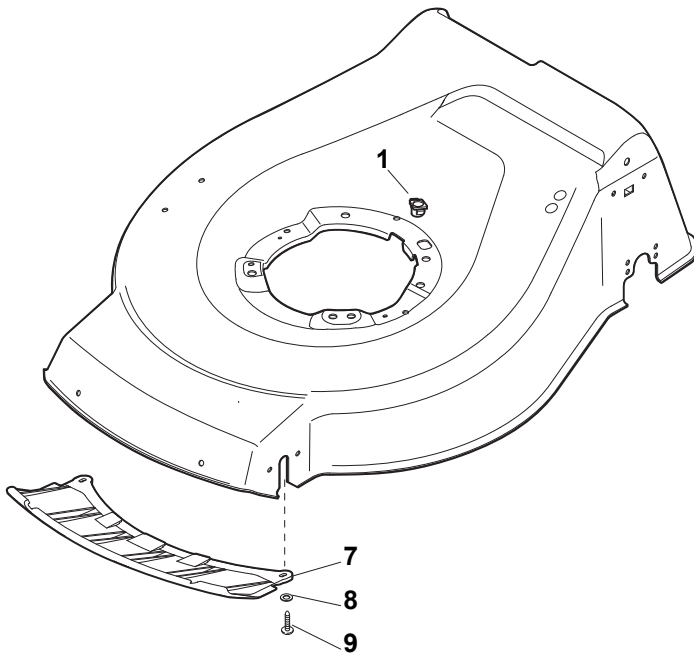

CARTER STANDARD (No Mulching)

CARTER MULCHING (No Mulching)

KIT MULCHING

Fig.	Q.ty	Part No	Description	Notes
1	1	322291150/0	Rubber Insert	
2	1	122060193/0	Belt Protection	
3	1	112728530/0	Screw	
4	3	112728530/0	Screw	
5	1	322060197/3	Belt Protection	
6	1	122140222/0	Mulching Deflector	
7	1	322500103/0	Front Combi	
8	2	112523000/1	Washer	
9	2	112728124/0	Screw	

Fig.	Q.ty	Part No	Description	Notes
1	1	322108295/1	Side Ejection Conveyor	
2	1	322600313/0	Ejection Guard	
3	2	112727803/0	Screw	
4	1	322806643/0	Fulcrum Pin	For Electric Models
4	1	322806639/0	Fulcrum Pin	For Petrol Models
5	2	112154510/0	Nut	
6	2	118203853/0	Cap	
7	1	122450456/0	Spring	
8	1	122517869/1	Pin	
9	2	112604896/0	Crown Fastener	