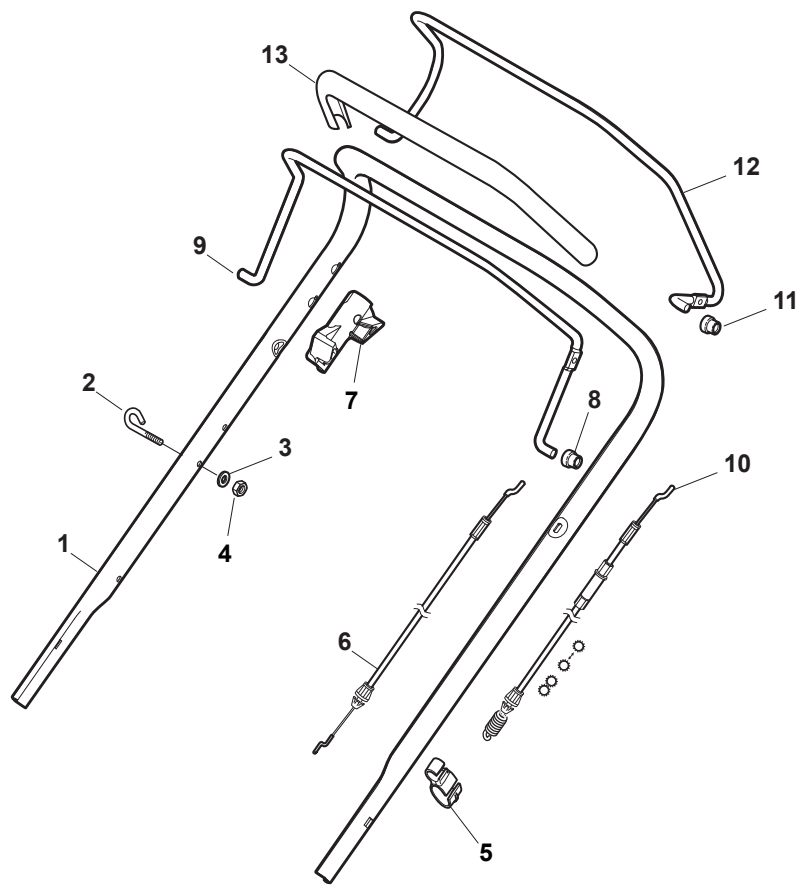

Fig.	Q.ty	Part No	Description	Notes
1	1	381006979/2	Upper Handle	Black
1	1	381006867/0	Upper Handle Grey	Grey
2	1	112727787/0	Screw	
3	1	322551640/0	Plate	
4	1	381030055/0	Cable Rear Drive	
5	1	181030057/0	Cable, Thread Engine Brake	SV40 / RV 40 / V35 Engine
5	1	181030056/0	Cable, Thread Engine Brake	Honda / B&S / GGP Engine
6	1	112154510/0	Nut	
7	1	112154510/0	Nut	
8	1	112521330/0	Washer	
9	1	122430313/0	Guide Spring	
10	1	381003330/0	Lever, Engine Brake	
11	1	112000930/0	Benzing Ring	
12	1	381003297/1	Driving Lever	

Fig.	Q.ty	Part No	Description	Notes
1	1	381007574/0	Handle, Upper Part	For STEPLESS Variator
1	1	381006838/0	Handle, Upper Part	For NT Throttle or DELTA Dashboard
1	1	381007522/0	Handle, Upper Part	Black for TD-CA Dashboard
1	1	381007525/0	Handle, Upper Part	Grey for TD-CA Dashboard
1	1	381007540/0	Handle, Upper Part Yellow	For NT Throttle or DELTA Dashboard
2	1	122430313/0	Guide Spring	
3	1	112521330/0	Washer	
4	1	112154510/0	Nut	
5	1	118390020/0	Conduit Clip	
6	1	181030053/0	Cable, Thread Engine Brake	GGP Engine / B&S 450-500-550-575-625-675-750 Series
6	1	181030054/0	Cable, Thread Engine Brake	SV40 / RV 40 / V35 / WBE140 Engine
6	1	181030070/0	Cable, Thread Engine Brake	Honda Engine
7	1	322545204/0	Fulcrum Pin	
8	1	122041966/0	Bushing	
9	1	181003300/1	Lever, Engine Brake	
10	1	381030092/1	Cable Rear Drive	
11	1	122041966/0	Bushing	
12	1	181003301/0	Drive Control Lever	
13	1	122291050/0	Handgrip Black	