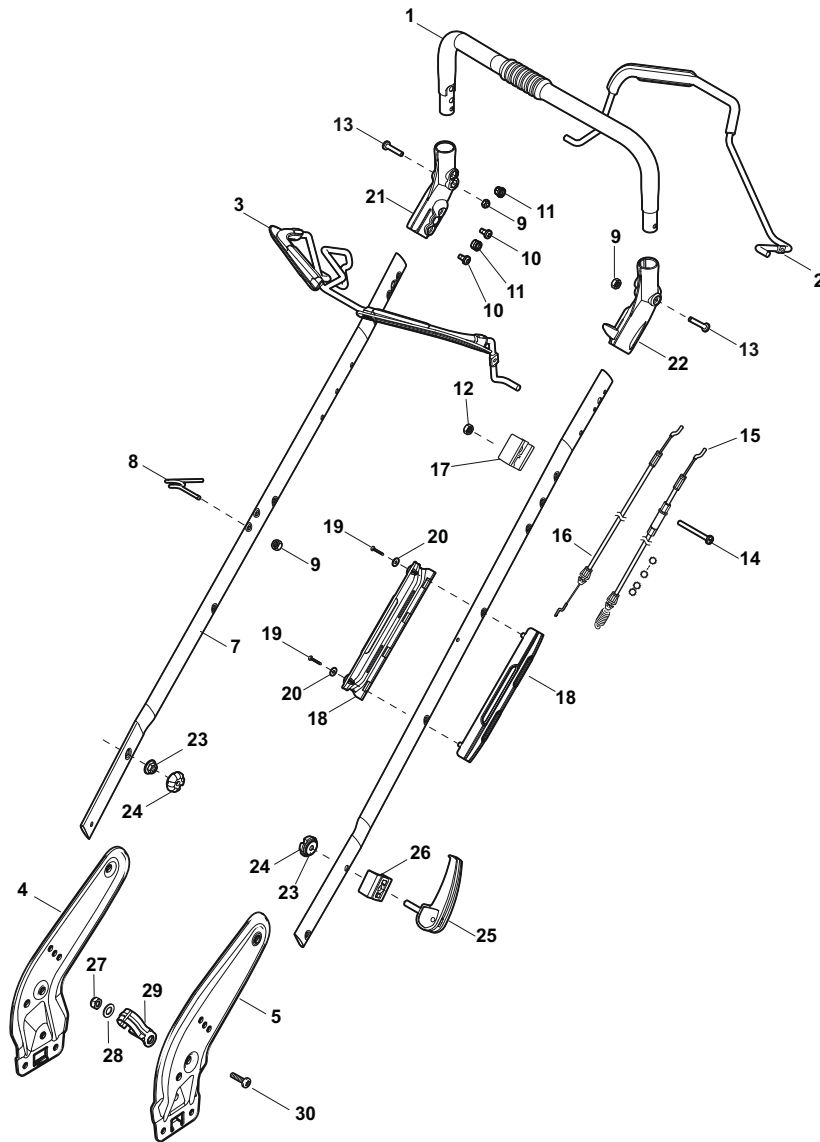

THIS INFORMATION IS NOT INTENDED FOR SALE OR RESALE, AND THIS NOTICE MUST REMAIN ON ALL COPIES.

Fig.	Q.ty	Part No	Description	Notes
20	1	322394522/0	Knob	Delta Knob
1	1	381004540/0	Red Deck	
1	1	381004542/0	Red Deck	Side Discharge
1	1	381004590/0	Yellow Deck	
1	1	381004732/0	Grey Deck	Side Discharge
2	1	122534131/0	Pin	
3	1	322322851/0	Lever, Height Adjustment	
4	1	112154510/0	Nut	
5	1	112788512/0	Screw	
6	1	322394503/0	Knob	NT Knob
7	1	112521310/0	Washer	
8	1	112150000/0	Nut	
9	1	112369500/0	Elastic Washer	
10	1	122943013/0	Screw	
11	1	381002031/0	Rod, Height Adjustment	
12	1	112436051/0	Plate	
13	3	112727803/0	Screw	
14	3	112154510/0	Nut	
15	1	112727801/0	Screw	
16	1	381002887/1	Front Wheel Axle	
17	1	112154510/0	Nut	
18	1	112728450/0	Screw	
19	1	322034002/0	Washing Connection	
21	2	322600145/0	Protection, Wheel	
24	4	112521350/0	Washer	
25	4	112155000/0	Nut	
27	2	322600207/0	Protection, Wheel	
31	1	381302827/0	Rear Wheel Axle	
33	4	112728697/0	Screw	
34	2	322545152/0	Plate	
35	4	112728697/0	Screw	
36	2	322785304/1	Support	
37	1	122570120/1	Pinion Left	
38	2	322120114/0	Wheels Crown	
39	6	112728706/0	Screw	
40	1	122570110/1	Pinion Right	
41	1	122446192/0	Spring	

Fig.	Q.ty	Part No	Description	Notes
1	1	381007043/0	Handle Lower Part	
2	1	381005133/0	Right Bracket	
3	1	381005135/0	Left Bracket	
4	1	112819120/0	Screw	
5	4	122680006/1	Washer	
6	4	322399804/1	Nut	
7	4	112293200/0	Nut	
10	4	112760605/0	Screw	
11	1	125038002/1	Bushing	
12	2	112155000/0	Nut	
13	2	322192156/0	Clip	
14	1	112523040/0	Washer	
15	1	112154510/0	Nut	
16	1	112369500/0	Elastic Washer	