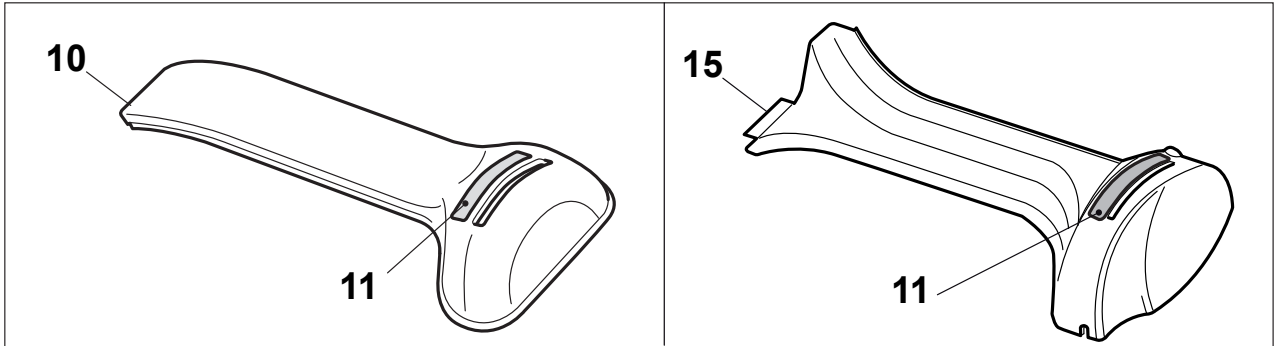

NTL 534 TR/E - 534 TRQ/E

Petrol Lawn Mower Controls Fixed RPM

Issue 14 - 2016

Fig.	Q.ty	Part No	Description	Notes
1	1	112154510/0	Nut	
2	1	322551640/0	Plate	
3	1	112154510/0	Nut	

Fig.	Q.ty	Part No	Description	Notes
1	1	481007160/0	Throttle Cable	
2	1	381007221/0	Throttle Lever	For B&S 450-500 and SV40-RV 40-V35 Engine
2	1	381007280/2	Dashboard Throttle Lever	For B&S-GGP-Honda Engine
3	2	112735105/0	Screw	
4	1	322981467/0	Plate	
5	1	112791500/0	Screw	
6	1	112530060/0	Spring Washer	
7	1	112523040/0	Washer	
8	1	112523040/0	Washer	
9	1	112154510/0	Nut	
10	1	322120189/0	Red Dashboard	
11	1	114356743/1	Label	For Honda and GGP Engine
11	1	114356744/1	Label	For B&S Engine
11	1	114356906/1	Label	For B&S 700 Series
11	1	114357646/1	Label	For Honda Autochoke Engine
12	1	122943006/0	Screw	
13	1	112728460/0	Screw	
14	1	381008609/0	Outfit, Screws	
15	1	422120152/0	Yellow Dashboard	Yellow
15	1	422120154/0	Red Dashboard	Red
15	1	422120158/0	Black Dashboard	Black