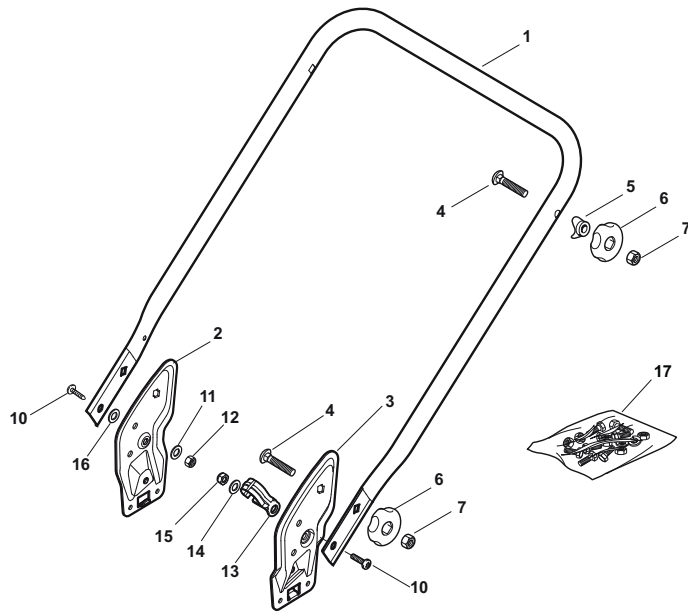

Fig.	Q.ty	Part No	Description	Notes
2	1	381005185/0	Right Bracket	Stiga Grey
3	1	381005187/0	Left Bracket	Stiga Grey
1	1	381006719/0	Handle Lower Part	Black
1	1	381006720/0	Handle Lower Part	Grey
1	1	381007539/0	Handle, Lower Part Yellow	Yellow
2	1	381005149/0	Right Bracket	Black
3	1	381005151/0	Left Bracket	Black
4	4	381003253/0	Handle	
5	4	322680016/0	Washer	
6	4	122131750/0	Nut	
7	4	322399835/0	Knob	
10	2	112760605/0	Screw	
11	2	125038002/1	Bushing	
12	2	112155000/0	Nut	
13	1	322192156/0	Clip	
14	2	381103350/0	Handle	

Fig.	Q.ty	Part No	Description	Notes
1	1	381007043/0	Handle Lower Part	
2	1	381005133/0	Right Bracket	
3	1	381005135/0	Left Bracket	
4	1	112819120/0	Screw	
5	4	122680006/1	Washer	
6	4	322399804/1	Nut	
7	4	112293200/0	Nut	
10	4	112760605/0	Screw	
11	1	125038002/1	Bushing	
12	2	112155000/0	Nut	
13	2	322192156/0	Clip	
14	1	112523040/0	Washer	
15	1	112154510/0	Nut	
16	1	112369500/0	Elastic Washer	