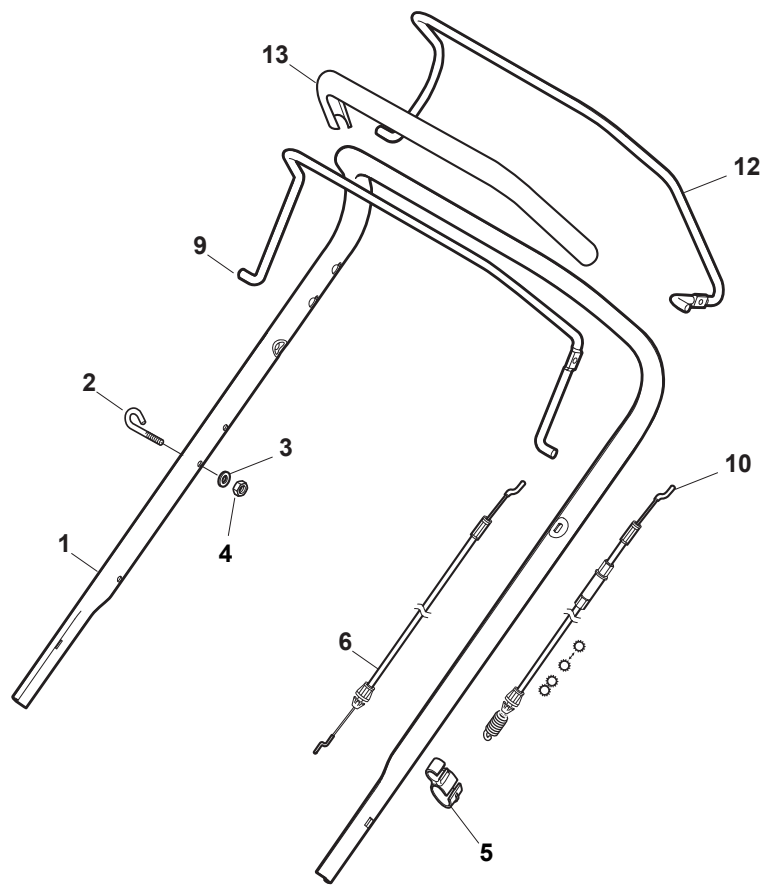

Fig.	Q.ty	Part No	Description	Notes
1	1	381007574/0	Handle, Upper Part	For STEPLESS Variator
1	1	381006838/0	Handle, Upper Part	For NT Throttle or DELTA Dashboard
1	1	381007522/0	Handle, Upper Part	Black for TD-CA Dashboard
1	1	381007525/0	Handle, Upper Part	Grey for TD-CA Dashboard
1	1	381007540/0	Handle, Upper Part Yellow	For NT Throttle or DELTA Dashboard
2	1	122430313/0	Guide Spring	
3	1	112521330/0	Washer	
4	1	112154510/0	Nut	
5	1	118390020/0	Conduit Clip	
6	1	181030053/0	Cable, Thread Engine Brake	GGP Engine / B&S 450-500-550-575-625-675-750 Series
6	1	181030054/0	Cable, Thread Engine Brake	SV40 / RV 40 / V35 / WBE140 Engine
6	1	181030070/0	Cable, Thread Engine Brake	Honda Engine
7	1	322545204/0	Fulcrum Pin	
8	1	122041966/0	Bushing	
9	1	181003300/1	Lever, Engine Brake	
10	1	381030092/1	Cable Rear Drive	
11	1	122041966/0	Bushing	
12	1	181003301/0	Drive Control Lever	
13	1	122291050/0	Handgrip Black	

Fig.	Q.ty	Part No	Description	Notes
1	1	381006840/0	Handle, Upper Part	DELTA Dashboard or NT Throttle
1	1	381007520/0	Handle, Upper Part	TD-CA Dashboard
2	1	122430313/0	Guide Spring	
3	1	112521330/0	Washer	
4	1	112154510/0	Nut	
5	1	118390020/0	Conduit Clip	
6	1	181030053/0	Cable, Thread Engine Brake	GGP Engine / B&S 450-500-550-575-625-675-750 Series
6	1	181030054/0	Cable, Thread Engine Brake	SV40 / RV 40 / V35 Engine
6	1	181030070/0	Cable, Thread Engine Brake	Honda Engine
9	1	181003363/1	Lever, Engine Brake Black	
10	1	381030092/1	Cable Rear Drive	
12	1	181003364/0	Drive Control Lever	
13	1	122291050/0	Handgrip Black	