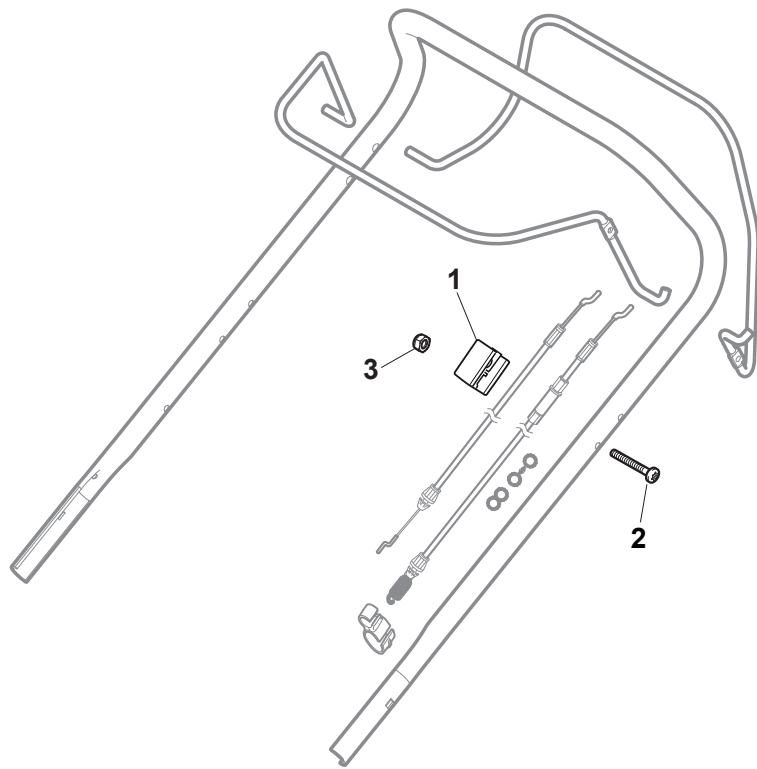

NTL 534 TR/E - 534 TRQ/E

Petrol Lawn Mower Controls Fixed RPM

Issue 14 - 2016

Fig.	Q.ty	Part No	Description	Notes
1	1	112154510/0	Nut	
2	1	322551640/0	Plate	
3	1	112154510/0	Nut