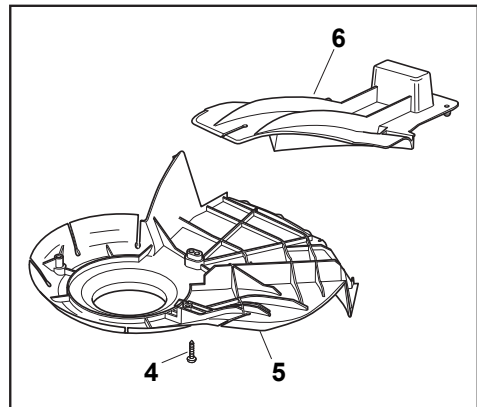

DELTA Wheels - Ø 200

NTD Wheels - Ø 200

Fig.	Q.ty	Part No	Description	Notes
1	4	381007483/1	Wheel	
2	8	119216035/0	Bearing	
3	4	381007416/2	Wheel	

Fig.	Q.ty	Part No	Description	Notes
1	4	322110643/0	Hub Cap Grey	
2	4	322110645/0	Hub Cap Grey	
2	4	322110649/0	Hub Cap Yellow	
3	4	322110687/0	Hub Cap Grey	
4	4	322110382/0	Hub Cap Grey	
5	4	322110416/0	Hub Cap Grey	
6	4	322110492/0	Hub Cap Grey	

CARTER STANDARD (No Mulching)

CARTER MULCHING (No Mulching)

KIT MULCHING

Fig.	Q.ty	Part No	Description	Notes
1	1	322291150/0	Rubber Insert	
2	1	122060193/0	Belt Protection	
3	1	112728530/0	Screw	
4	3	112728530/0	Screw	
5	1	322060197/3	Belt Protection	
6	1	122140222/0	Mulching Deflector	
7	1	322500103/0	Front Combi	
8	2	112523000/1	Washer	
9	2	112728124/0	Screw	

Fig.	Q.ty	Part No	Description	Notes
1	1	322108295/1	Side Ejection Conveyor	
2	1	322600313/0	Ejection Guard	
3	2	112727803/0	Screw	
4	1	322806643/0	Fulcrum Pin	For Electric Models
4	1	322806639/0	Fulcrum Pin	For Petrol Models
5	2	112154510/0	Nut	
6	2	118203853/0	Cap	
7	1	122450456/0	Spring	
8	1	122517869/1	Pin	
9	2	112604896/0	Crown Fastener	