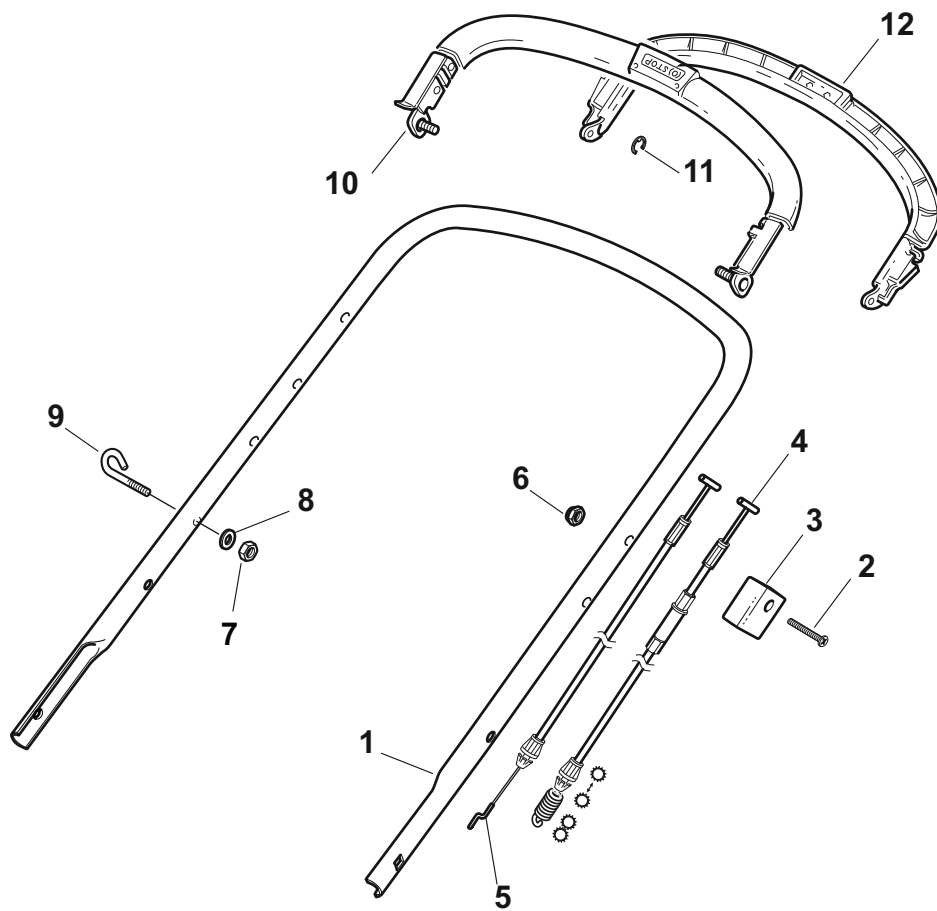

Fig.	Q.ty	Part No	Description	Notes
4	1	381005185/0	Right Bracket	Stiga Grey
5	1	381005187/0	Left Bracket	Stiga Grey
3	1	381003472/0	Lever, Engine Brake	Black
1	1	381006670/2	Handle Tube	
2	1	381003349/0	Lever, Driving	
3	1	381003344/0	Lever, Engine Brake	Red
4	1	381005149/0	Right Bracket	Black
5	1	381005151/0	Left Bracket	Black
7	2	381006773/1	Handle Black	Black
7	2	381006774/1	Handle Grey	Grey
8	1	122430309/0	Spring	
9	2	112154330/0	Nut	
10	4	112735662/1	Screw	
11	4	322041967/1	Bushing	
12	3	112154510/0	Nut	
13	2	112728721/0	Screw	
14	1	112727786/0	Screw	
15	1	381030093/1	Cable Rear Drive	
16	1	181030074/0	Cable, Thread Engine Brake	
17	1	181005502/1	Throttle Cable	B&S Engine
17	1	181005512/0	Throttle Cable	Honda /GGP Engine
17	1	181005513/0	Throttle Cable	Honda Autochoke Engine
17	1	181005525/0	Throttle Cable	B&S 575 Series
18	1	322806644/0	Protection	
19	2	112727812/0	Screw	
20	2	112523000/1	Washer	
21	1	322488301/0	Joint Sleeve Grey Right	
22	1	322488303/0	Joining Sleeve Grey Left	
23	2	112154220/0	Nut	
24	2	322399835/0	Knob	
25	2	381003253/0	Handle	
26	2	322680017/0	Washer	
27	1	112155000/0	Nut	
28	1	125038002/1	Bushing	
29	1	322192156/0	Clip	
30	1	112760605/0	Screw	

Fig.	Q.ty	Part No	Description	Notes
1	1	381006979/2	Upper Handle	Black
1	1	381006867/0	Upper Handle Grey	Grey
2	1	112727787/0	Screw	
3	1	322551640/0	Plate	
4	1	381030055/0	Cable Rear Drive	
5	1	181030057/0	Cable, Thread Engine Brake	SV40 / RV 40 / V35 Engine
5	1	181030056/0	Cable, Thread Engine Brake	Honda / B&S / GGP Engine
6	1	112154510/0	Nut	
7	1	112154510/0	Nut	
8	1	112521330/0	Washer	
9	1	122430313/0	Guide Spring	
10	1	381003330/0	Lever, Engine Brake	
11	1	112000930/0	Benzing Ring	
12	1	381003297/1	Driving Lever	