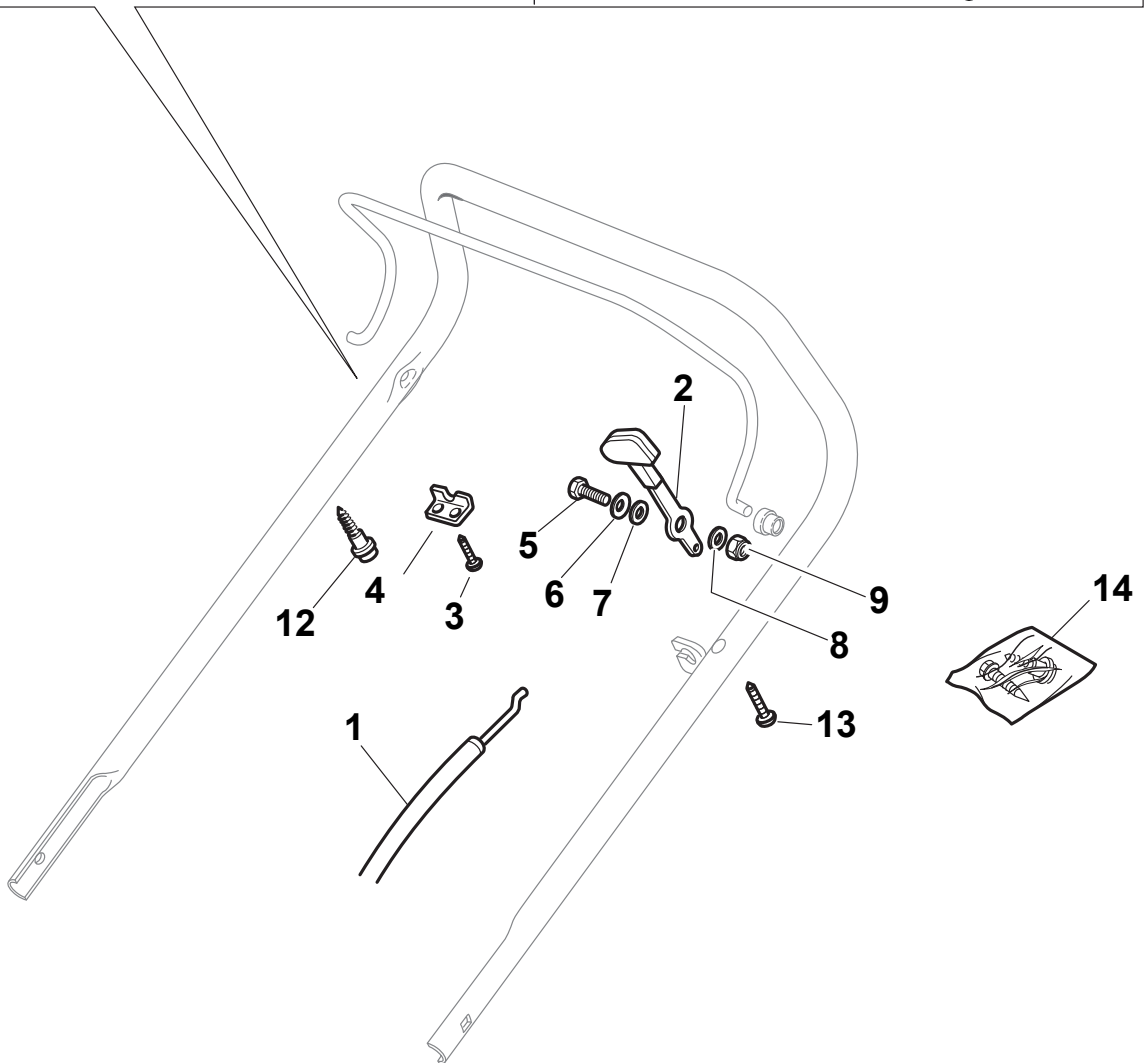

Fig.	Q.ty	Part No	Description	Notes
1	1	381006840/0	Handle, Upper Part	DELTA Dashboard or NT Throttle
1	1	381007520/0	Handle, Upper Part	TD-CA Dashboard
2	1	122430313/0	Guide Spring	
3	1	112521330/0	Washer	
4	1	112154510/0	Nut	
5	1	118390020/0	Conduit Clip	
6	1	181030053/0	Cable, Thread Engine Brake	GGP Engine / B&S 450-500-550-575-625-675-750 Series
6	1	181030054/0	Cable, Thread Engine Brake	SV40 / RV 40 / V35 Engine
6	1	181030070/0	Cable, Thread Engine Brake	Honda Engine
9	1	181003363/1	Lever, Engine Brake Black	
10	1	381030092/1	Cable Rear Drive	
12	1	181003364/0	Drive Control Lever	
13	1	122291050/0	Handgrip Black	

NTL 534 TR/E - 534 TRQ/E

Petrol Lawn Mower Controls Fixed RPM

Issue 14 - 2016

Fig.	Q.ty	Part No	Description	Notes
1	1	112154510/0	Nut	
2	1	322551640/0	Plate	
3	1	112154510/0	Nut	

Fig.	Q.ty	Part No	Description	Notes
1	1	481007160/0	Throttle Cable	
2	1	381007221/0	Throttle Lever	For B&S 450-500 and SV40-RV 40-V35 Engine
2	1	381007280/2	Dashboard Throttle Lever	For B&S-GGP-Honda Engine
3	2	112735105/0	Screw	
4	1	322981467/0	Plate	
5	1	112791500/0	Screw	
6	1	112530060/0	Spring Washer	
7	1	112523040/0	Washer	
8	1	112523040/0	Washer	
9	1	112154510/0	Nut	
10	1	322120189/0	Red Dashboard	
11	1	114356743/1	Label	For Honda and GGP Engine
11	1	114356744/1	Label	For B&S Engine
11	1	114356906/1	Label	For B&S 700 Series
11	1	114357646/1	Label	For Honda Autochoke Engine
12	1	122943006/0	Screw	
13	1	112728460/0	Screw	
14	1	381008609/0	Outfit, Screws	
15	1	422120152/0	Yellow Dashboard	Yellow
15	1	422120154/0	Red Dashboard	Red
15	1	422120158/0	Black Dashboard	Black