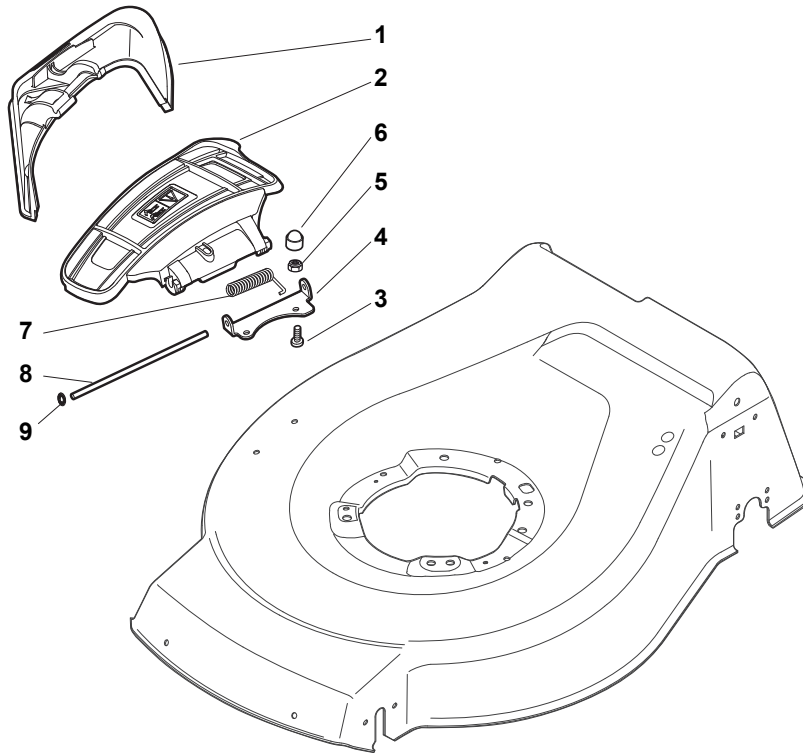

CARTER STANDARD (No Mulching)

CARTER MULCHING (No Mulching)

KIT MULCHING

Fig.	Q.ty	Part No	Description	Notes
1	1	322291150/0	Rubber Insert	
2	1	122060193/0	Belt Protection	
3	1	112728530/0	Screw	
4	3	112728530/0	Screw	
5	1	322060197/3	Belt Protection	
6	1	122140222/0	Mulching Deflector	
7	1	322500103/0	Front Combi	
8	2	112523000/1	Washer	
9	2	112728124/0	Screw	

Fig.	Q.ty	Part No	Description	Notes
1	1	322108295/1	Side Ejection Conveyor	
2	1	322600313/0	Ejection Guard	
3	2	112727803/0	Screw	
4	1	322806643/0	Fulcrum Pin	For Electric Models
4	1	322806639/0	Fulcrum Pin	For Petrol Models
5	2	112154510/0	Nut	
6	2	118203853/0	Cap	
7	1	122450456/0	Spring	
8	1	122517869/1	Pin	
9	2	112604896/0	Crown Fastener	