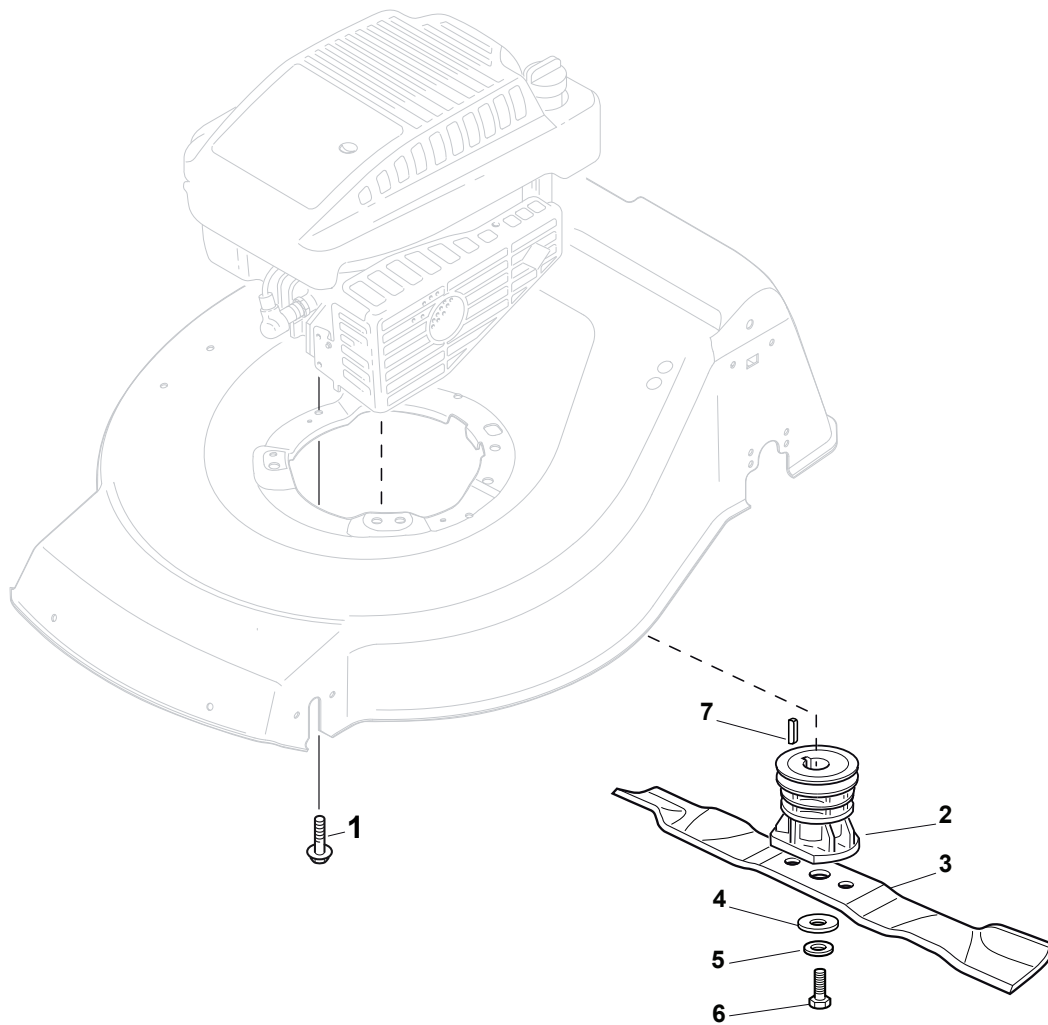

Fig.	Q.ty	Part No	Description	Notes
1	1	112735109/2	Screw	Only for GGP 196cc
1	2	112735108/1	Screw	Only for GGP 196cc
1	3	112735108/1	Screw	For B&S-HONDA-GGP Engine
2	1	122465607/3	Hub With Pulley, Crankshaft Ø 22.2	For B&S and GGP Engine
2	1	122465608/2	Hub With Pulley, Crankshaft Ø 25	For HONDA Engine
3	1	181004381/1	Blade Standard	
4	1	122160400/0	Elastic Disc	
5	1	112523080/0	Washer	
6	1	112735698/0	Screw	
7	1	112139100/0	Key Ø 22.2	For B&S and GGP Engine
7	1	112139150/0	Key Ø 25	For HONDA Engine