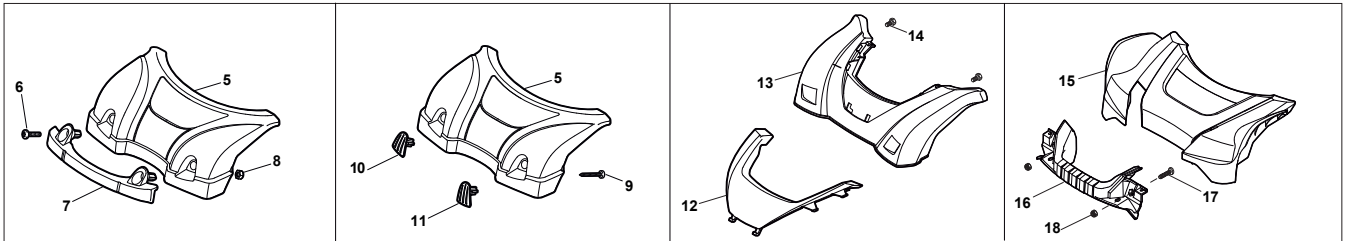

THIS INFORMATION IS NOT INTENDED FOR SALE OR RESALE, AND THIS NOTICE MUST REMAIN ON ALL COPIES.

Fig.	Q.ty	Part No	Description	Notes
20	1	322394522/0	Knob	Delta Knob
1	1	381004540/0	Red Deck	
1	1	381004542/0	Red Deck	Side Discharge
1	1	381004590/0	Yellow Deck	
1	1	381004732/0	Grey Deck	Side Discharge
2	1	122534131/0	Pin	
3	1	322322851/0	Lever, Height Adjustment	
4	1	112154510/0	Nut	
5	1	112788512/0	Screw	
6	1	322394503/0	Knob	NT Knob
7	1	112521310/0	Washer	
8	1	112150000/0	Nut	
9	1	112369500/0	Elastic Washer	
10	1	122943013/0	Screw	
11	1	381002031/0	Rod, Height Adjustment	
12	1	112436051/0	Plate	
13	3	112727803/0	Screw	
14	3	112154510/0	Nut	
15	1	112727801/0	Screw	
16	1	381002887/1	Front Wheel Axle	
17	1	112154510/0	Nut	
18	1	112728450/0	Screw	
19	1	322034002/0	Washing Connection	
21	2	322600145/0	Protection, Wheel	
24	4	112521350/0	Washer	
25	4	112155000/0	Nut	
27	2	322600207/0	Protection, Wheel	
31	1	381302827/0	Rear Wheel Axle	
33	4	112728697/0	Screw	
34	2	322545152/0	Plate	
35	4	112728697/0	Screw	
36	2	322785304/1	Support	
37	1	122570120/1	Pinion Left	
38	2	322120114/0	Wheels Crown	
39	6	112728706/0	Screw	
40	1	122570110/1	Pinion Right	
41	1	122446192/0	Spring	