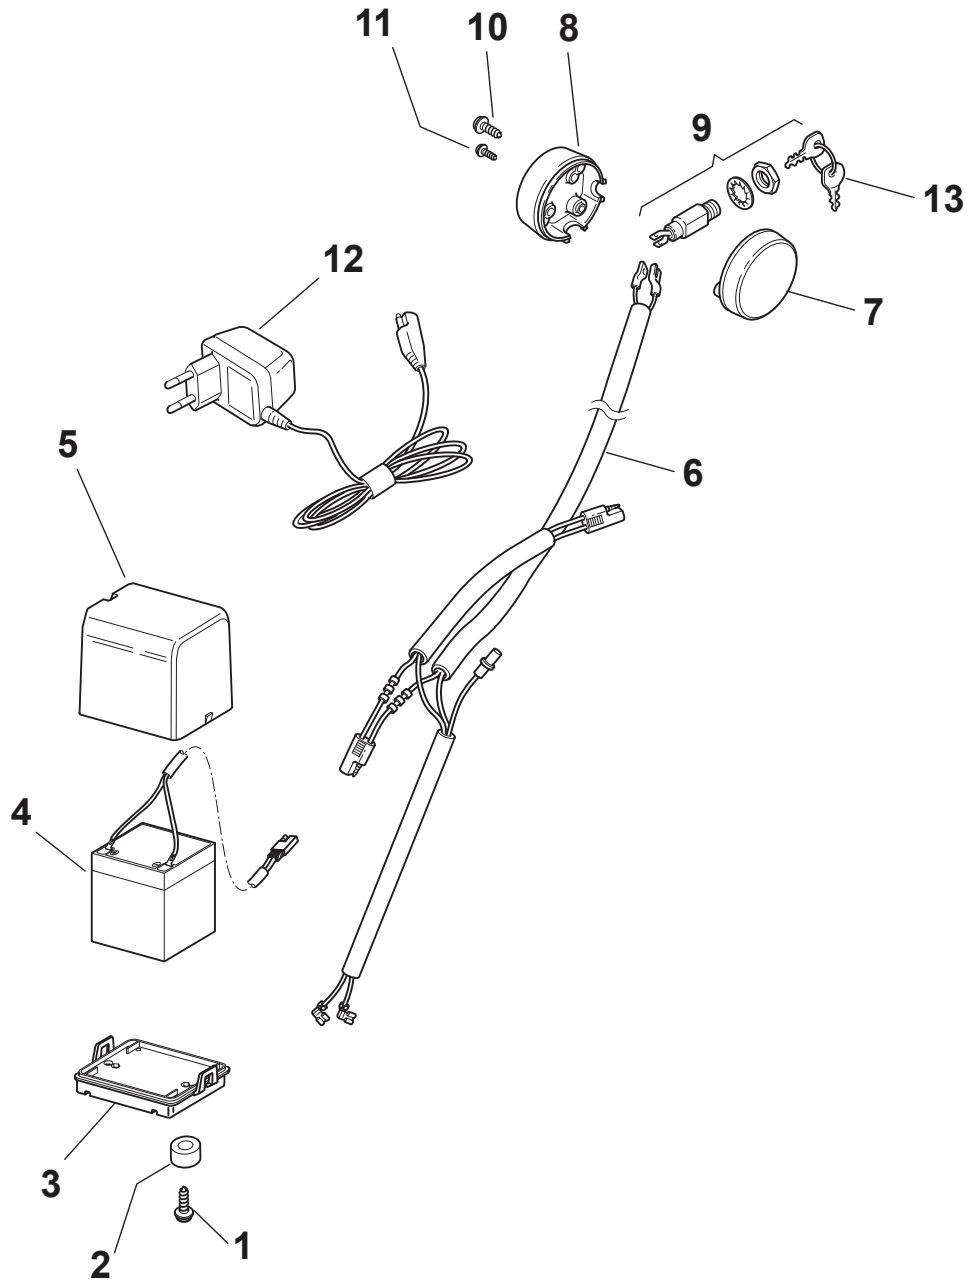

Fig.	Q.ty	Part No	Description	Notes
1	1	112728300/0	Screw	with Varietor
1	1	112728702/0	Screw	without Varietor
2	1	133320022/0	Fastpoint Clamp Art.0384.Aa01	
3	1	322076570/1	Battery Safety Key	
4	1	381600401/0	Switch	For B&S 675IS
4	1	381600400/0	Switch	For B&S 775IS
5	1	118120061/0	Battery	
6	1	118204136/0	Battery Charger	CE plugg
6	1	118204137/0	Battery Charger	UK plugg

Fig.	Q.ty	Part No	Description	Notes
6	1	122601909/0	Pulley	
1	2	112608600/0	Seeger	
2	2	119216035/0	Bearing	
3	2	122753000/0	Pin	
5	1	181003076/1	Gear Box	
7	1	112645700/0	Elastic Pin	
8	1	122033283/0	Adjustment Rod	
9	1	135063902/0	Belt	
11	1	122041957/1	Bushing	
12	1	122450063/0	Spring	
13	1	322680009/0	Washer	
14	1	112154510/0	Nut	
15	1	122110230/0	Hub Cover	