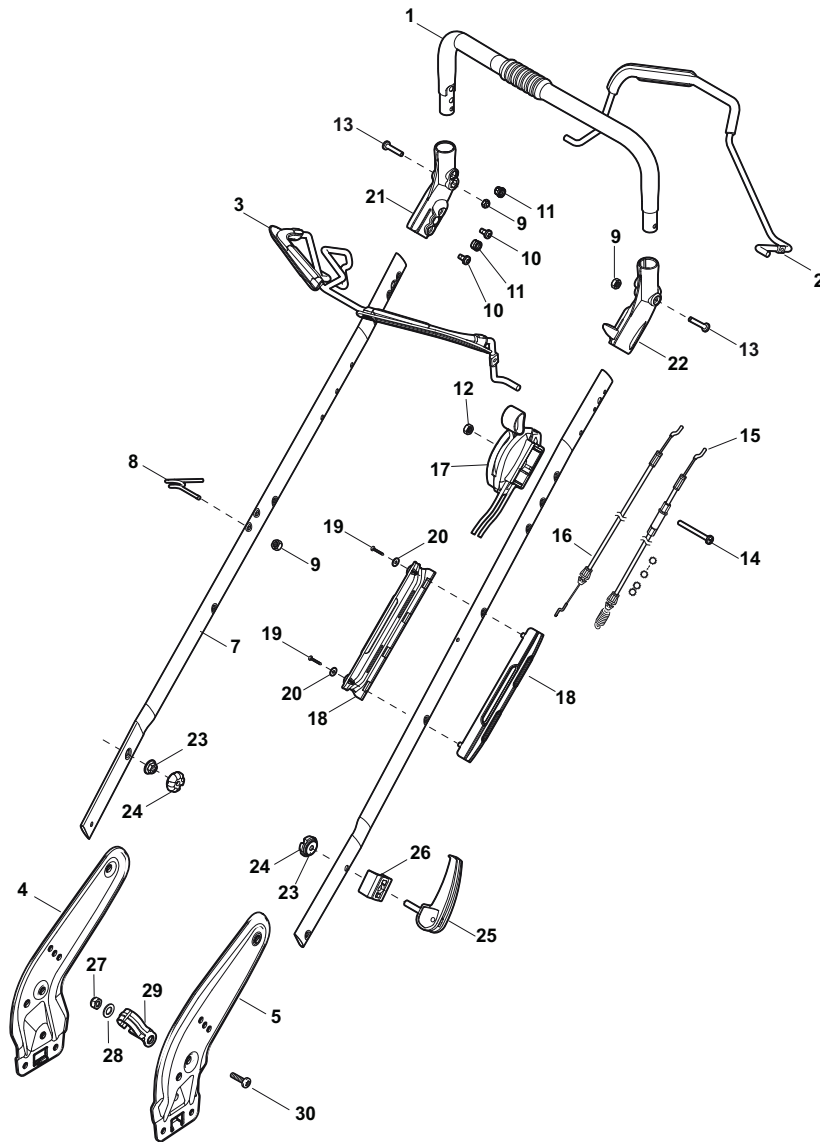

Fig.	Q.ty	Part No	Description	Notes
1	1	381007043/0	Handle Lower Part	
2	1	381005133/0	Right Bracket	
3	1	381005135/0	Left Bracket	
4	1	112819120/0	Screw	
5	4	122680006/1	Washer	
6	4	322399804/1	Nut	
7	4	112293200/0	Nut	
10	4	112760605/0	Screw	
11	1	125038002/1	Bushing	
12	2	112155000/0	Nut	
13	2	322192156/0	Clip	
14	1	112523040/0	Washer	
15	1	112154510/0	Nut	
16	1	112369500/0	Elastic Washer	

Fig.	Q.ty	Part No	Description	Notes
4	1	381005185/0	Right Bracket	Stiga Grey
5	1	381005187/0	Left Bracket	Stiga Grey
3	1	381003472/0	Lever, Engine Brake	Black
1	1	381006670/2	Handle Tube	
2	1	381003349/0	Lever, Driving	
3	1	381003344/0	Lever, Engine Brake	Red
4	1	381005149/0	Right Bracket	Black
5	1	381005151/0	Left Bracket	Black
7	2	381006773/1	Handle Black	Black
7	2	381006774/1	Handle Grey	Grey
8	1	122430309/0	Spring	
9	2	112154330/0	Nut	
10	4	112735662/1	Screw	
11	4	322041967/1	Bushing	
12	3	112154510/0	Nut	
13	2	112728721/0	Screw	
14	1	112727784/0	Screw	
15	1	381030097/0	Cable Rear Drive	
16	1	181030100/0	Cable, Thread Engine Brake	
17	1	322551639/0	Fixed Plate	
18	1	322806644/0	Protection	
19	2	112727812/0	Screw	
20	2	112523000/1	Washer	
21	1	322488301/0	Joint Sleeve Grey Right	
22	1	322488303/0	Joining Sleeve Grey Left	
23	2	112154220/0	Nut	
24	2	322399835/0	Knob	
25	2	381003253/0	Handle	
26	2	322680017/0	Washer	
27	1	112155000/0	Nut	
28	1	125038002/1	Bushing	
29	1	322192156/0	Clip	
30	1	112760605/0	Screw	

Fig.	Q.ty	Part No	Description	Notes
1	1	381006979/2	Upper Handle	Black
1	1	381006867/0	Upper Handle Grey	Grey
2	1	112727787/0	Screw	
3	1	322551640/0	Plate	
4	1	381030055/0	Cable Rear Drive	
5	1	181030057/0	Cable, Thread Engine Brake	SV40 / RV 40 / V35 Engine
5	1	181030056/0	Cable, Thread Engine Brake	Honda / B&S / GGP Engine
6	1	112154510/0	Nut	
7	1	112154510/0	Nut	
8	1	112521330/0	Washer	
9	1	122430313/0	Guide Spring	
10	1	381003330/0	Lever, Engine Brake	
11	1	112000930/0	Benzing Ring	
12	1	381003297/1	Driving Lever	