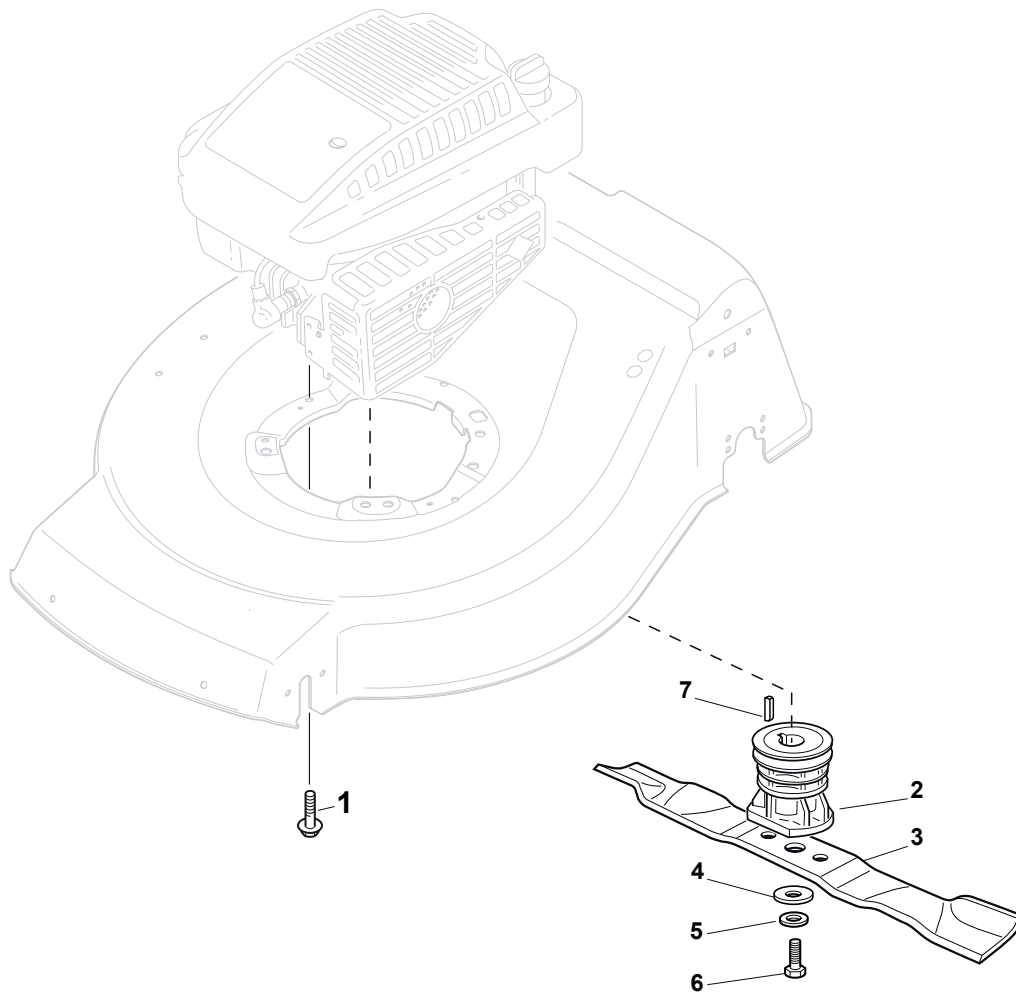

Fig.	Q.ty	Part No	Description	Notes
1	1	322170963/0	Chassis Protection	
3	3	112521350/0	Washer	
4	3	112154210/0	Nut	
5	2	122170835/0	Spacer	
6	1	122170836/1	Spacer	
7	1	322551671/0	Plate	
8	1	112791200/1	Screw	
9	1	112154510/0	Nut	
10	1	122446188/0	Spring	
12	2	112791200/1	Screw	
13	1	381545335/0	Pivot Plate	
14	2	112154510/0	Nut	
15	1	122534127/0	Stake	
16	1	112540060/0	Washer	
17	1	122671653/0	Washer	
18	1	118399051/0	Blade Brake Clutch	
19	1	112735460/0	Screw	
20	1	181004382/0	Mulching Blade	
21	2	112540060/0	Washer	
22	2	112794110/0	Screw	