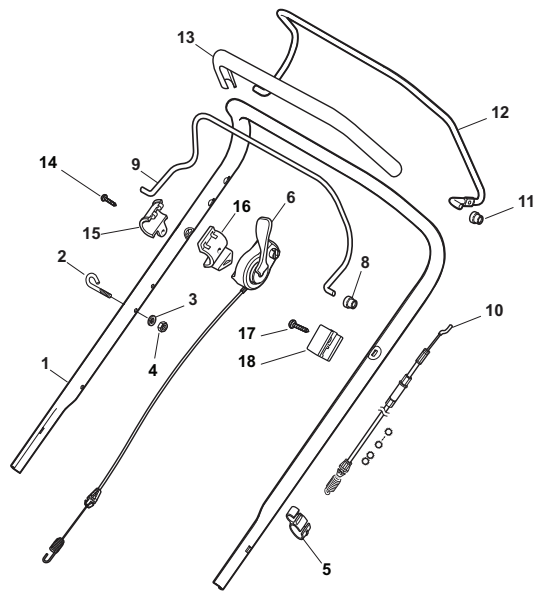

Fig.	Q.ty	Part No	Description	Notes
1	1	381006840/0	Handle, Upper Part	DELTA Dashboard or NT Throttle
1	1	381007520/0	Handle, Upper Part	TD-CA Dashboard
2	1	122430313/0	Guide Spring	
3	1	112521330/0	Washer	
4	1	112154510/0	Nut	
5	1	118390020/0	Conduit Clip	
6	1	181030053/0	Cable, Thread Engine Brake	GGP Engine / B&S 450-500-550-575-625-675-750 Series
6	1	181030054/0	Cable, Thread Engine Brake	SV40 / RV 40 / V35 Engine
6	1	181030070/0	Cable, Thread Engine Brake	Honda Engine
9	1	181003363/1	Lever, Engine Brake Black	
10	1	381030092/1	Cable Rear Drive	
12	1	181003364/0	Drive Control Lever	
13	1	122291050/0	Handgrip Black	

Fig.	Q.ty	Part No	Description	Notes
1	1	381006836/0	Handle, Upper Part	
2	1	122430313/0	Guide Spring	
3	1	112521330/0	Washer	
4	1	112154510/0	Nut	
5	1	118390020/0	Conduit Clip	
6	1	381030060/0	Control Cable Ass.Y	
8	2	122041966/0	Bushing	
9	1	181003332/1	Engine Cover Black	
10	1	381030092/1	Cable Rear Drive	
11	2	122041966/0	Bushing	
12	1	181003301/0	Drive Control Lever	
13	1	122291050/0	Handgrip Black	
14	1	112728688/0	Screw	
15	1	322545207/1	R Protection	
16	1	322545208/1	Plate	
17	1	322551640/0	Plate	
18	1	112727783/0	Screw	