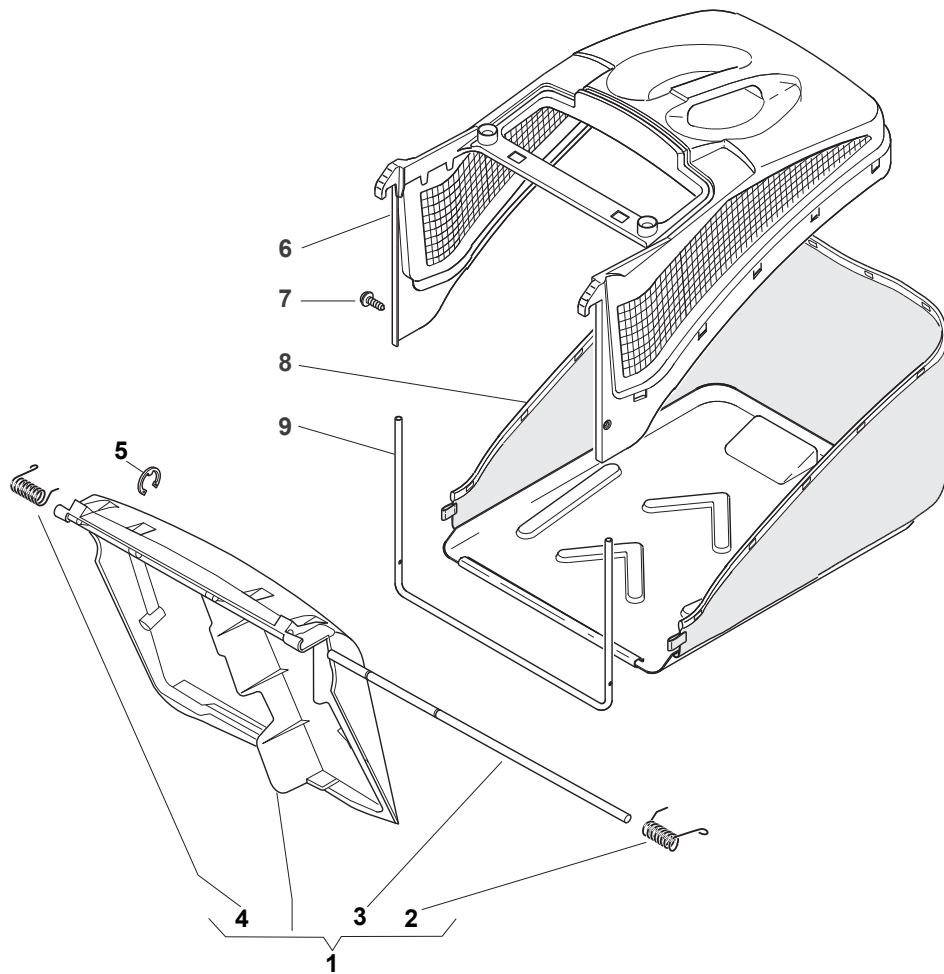

Fig.	Q.ty	Part No	Description	Notes
1	1	381008021/2	Stone Guard	Black
2	1	122450420/1	Left Protection Spring	
3	1	122517906/1	Fulcrum Pin	
4	1	122450410/1	Right Spring	
5	1	112000930/0	Benzing Ring	
6	1	122486093/0	Box, Upper Side	
7	2	112728445/0	Screw	
8	1	181002195/0	Box, Fabric	
9	1	122608523/0	Stiffening