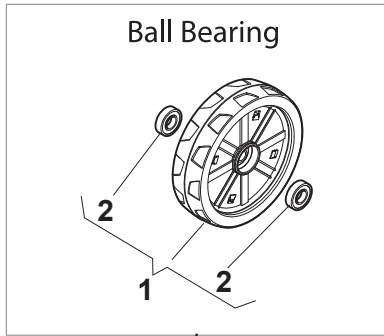

DELTA Wheels - Ø 200