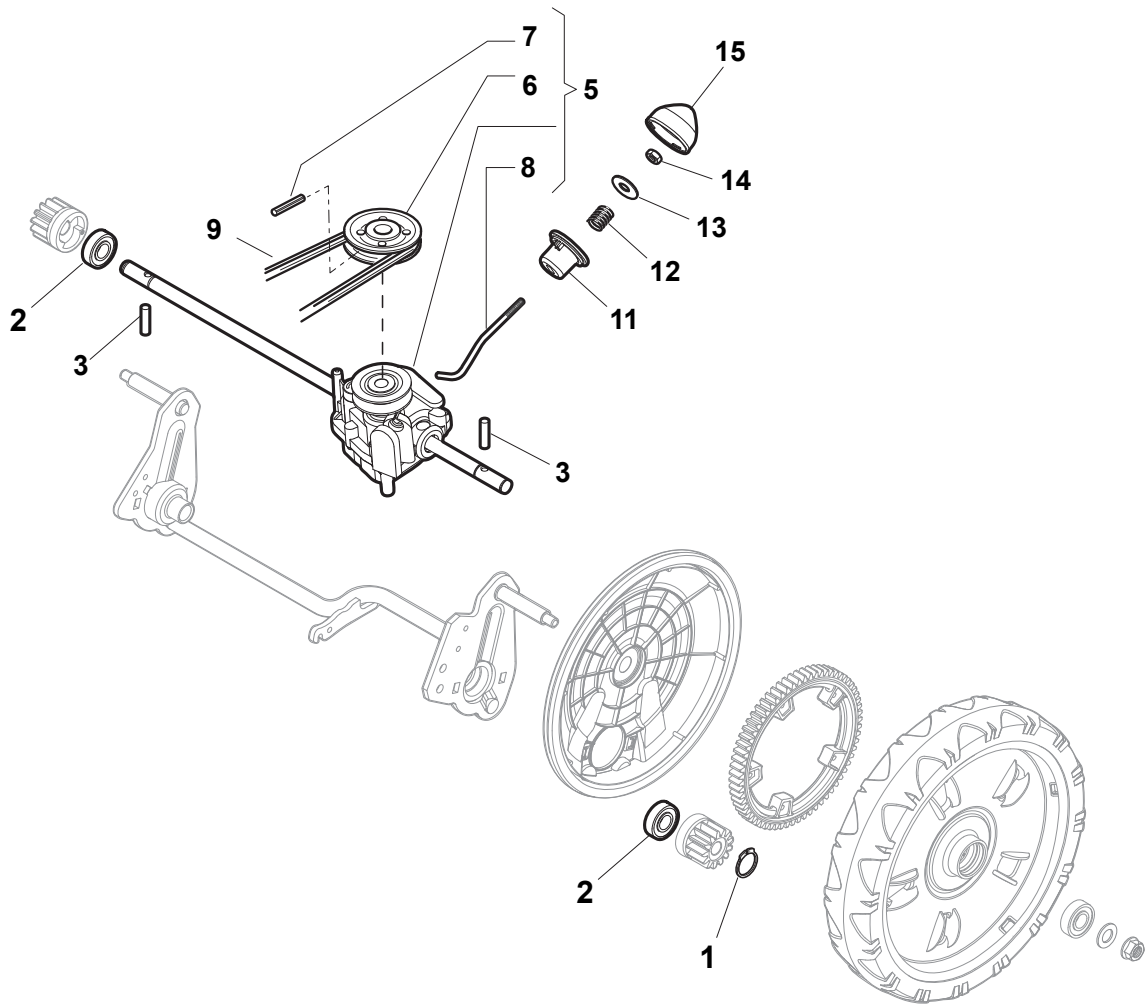

Fig.	Q.ty	Part No	Description	Notes
1	2	112731590/0	Screw	
2	2	125160012/0	Spacer	
3	1	322785123/0	Battery Support	
4	1	118120052/0	Battery	
5	1	322109530/0	Battery Cover	
6	1	118204192/3	Electric Start Wire	For B&S and GGP Engine
6	1	118204198/0	Starting Cable	For Honda Engine
7	1	322722801/0	Starting Block Outer Half-Bearing	
8	1	322722800/0	Starting Block Inner Half-Bearing	
9	1	118450050/0	Starting Block	
10	2	112728702/0	Screw	
11	1	112728691/0	Screw	
12	1	118204120/1LC	Battery Charger	CE plugg
12	1	118204121/1LC	Battery Charger	UK plugg
12	1	118204136/0	Battery Charger	CE plugg with B&S IS
12	1	118204137/0	Battery Charger	UK plugg with B&S IS
13	1	118210016/1	Starting Key	

Fig.	Q.ty	Part No	Description	Notes
6	1	122601909/0	Pulley	
1	2	112608600/0	Seeger	
2	2	119216035/0	Bearing	
3	2	122753000/0	Pin	
5	1	181003076/1	Gear Box	
7	1	112645700/0	Elastic Pin	
8	1	122033283/0	Adjustment Rod	
9	1	135063902/0	Belt	
11	1	122041957/1	Bushing	
12	1	122450063/0	Spring	
13	1	322680009/0	Washer	
14	1	112154510/0	Nut	
15	1	122110230/0	Hub Cover	