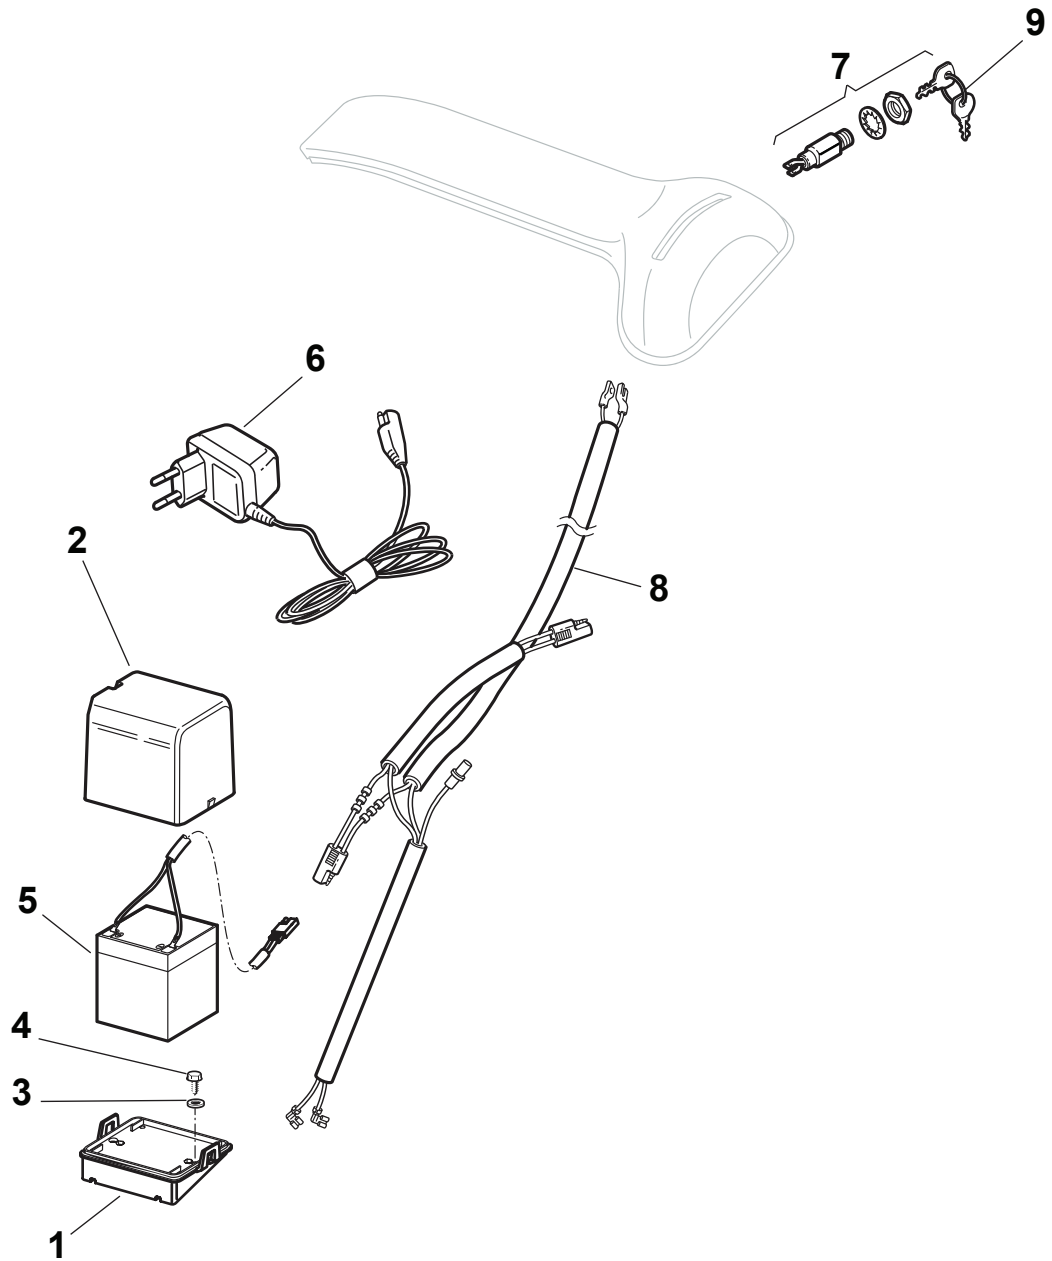

NTL 534 TR/E - 534 TRQ/E

Petrol Lawn Mower Controls Fixed RPM

Issue 14 - 2016

Fig.	Q.ty	Part No	Description	Notes
1	1	112154510/0	Nut	
2	1	322551640/0	Plate	
3	1	112154510/0	Nut	

Fig.	Q.ty	Part No	Description	Notes
1	1	481007160/0	Throttle Cable	
2	1	381007221/0	Throttle Lever	For B&S 450-500 and SV40-RV 40-V35 Engine
2	1	381007280/2	Dashboard Throttle Lever	For B&S-GGP-Honda Engine
3	2	112735105/0	Screw	
4	1	322981467/0	Plate	
5	1	112791500/0	Screw	
6	1	112530060/0	Spring Washer	
7	1	112523040/0	Washer	
8	1	112523040/0	Washer	
9	1	112154510/0	Nut	
10	1	322120189/0	Red Dashboard	
11	1	114356743/1	Label	For Honda and GGP Engine
11	1	114356744/1	Label	For B&S Engine
11	1	114356906/1	Label	For B&S 700 Series
11	1	114357646/1	Label	For Honda Autochoke Engine
12	1	122943006/0	Screw	
13	1	112728460/0	Screw	
14	1	381008609/0	Outfit, Screws	
15	1	422120152/0	Yellow Dashboard	Yellow
15	1	422120154/0	Red Dashboard	Red
15	1	422120158/0	Black Dashboard	Black

Fig.	Q.ty	Part No	Description	Notes
1	1	181005502/1	Throttle Cable	For B&S 450-625-675-700 Series
1	1	181005503/1	Throttle Cable	For Honda Autochoke Engines
1	1	181005504/1	Throttle Cable	SV40 / RV 40 / V35 Engine
1	1	181005505/1	Throttle Cable	For BBC Models with B&S
1	1	181005506/1	Throttle Cable	For BBC Models with Honda
1	1	181005515/0	Throttle Cable	For B&S 500-550-575 Series
1	1	181005537/0	Throttle Cable	GGP 100cc Engine
1	1	181005501/1	Throttle Cable	For GGP and Honda Engines
2	1	112735103/0	Screw	
3	1	112523040/0	Washer	