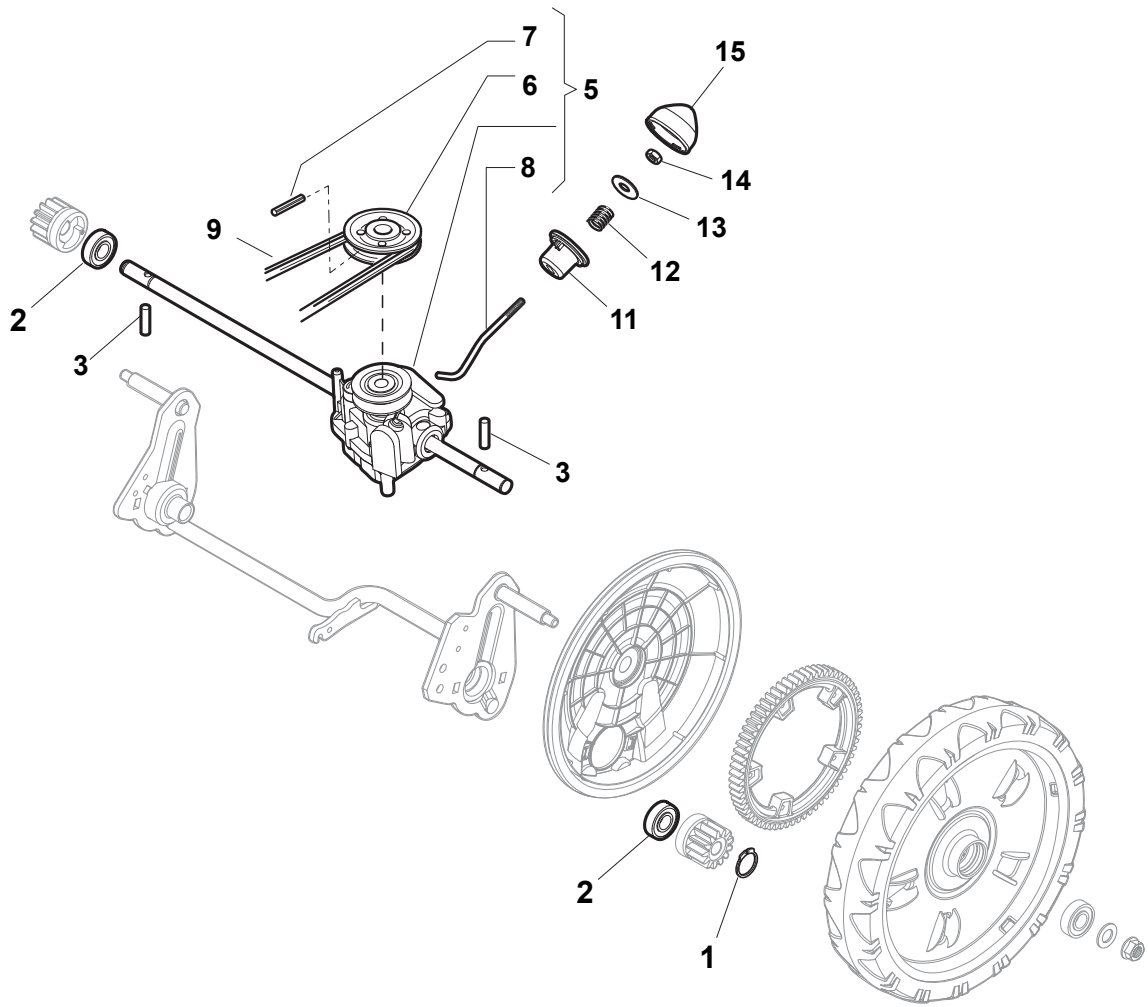

Issue 51 - 2015

Fig.	Q.ty	Part No	Description	Notes
8	1	122517869/1	Pin	
1	1	322108295/1	Side Ejection Conveyor	
2	1	322600313/0	Ejection Guard	
3	2	112727803/0	Screw	
4	1	322806639/0	Fulcrum Pin	
5	2	112154510/0	Nut	
6	2	118203853/0	Screw	
7	1	122450456/0	Spring	
9	2	112604896/0	Crown Fastener	

Handle, Upper Part

Issue 51 - 2015

Fig.	Q.ty	Part No	Description	Notes
1	1	381007574/0	Handle, Upper Part	(for STEPLESS Variator)
2	1	122430313/0	Guide Spring	
3	1	112521330/0	Washer	
4	1	112154510/0	Nut	
5	1	118390020/0	Conduit Clip	
6	1	181030053/0	Cable, Thread Engine Brake	
7	1	322545204/0	Fulcrum Pin	
8	1	122041966/0	Bushing	
9	1	181003300/1	Lever, Engine Brake	
10	1	381030092/1	Cable Rear Drive	
11	1	122041966/0	Bushing	
12	1	181003301/0	Drive Control Lever	
13	1	122291050/0	Handgrip Black	

Transmission

Issue 51 - 2015

Fig.	Q.ty	Part No	Description	Notes
1	2	112608600/0	Seeger	
2	2	119216035/0	Bearing	
3	2	122753000/0	Pin	
5	1	181003076/1	Gear Box	
6	1	122601904/0	Pulley	
7	1	112645700/0	Elastic Pin	
8	1	122033283/0	Adjustment Rod	
9	1	135063902/0	Belt	
11	1	122041957/1	Bushing	
12	1	122450063/0	Spring	
13	1	322680009/0	Washer	
14	1	112154510/0	Nut	
15	1	122110230/0	Hub Cover	