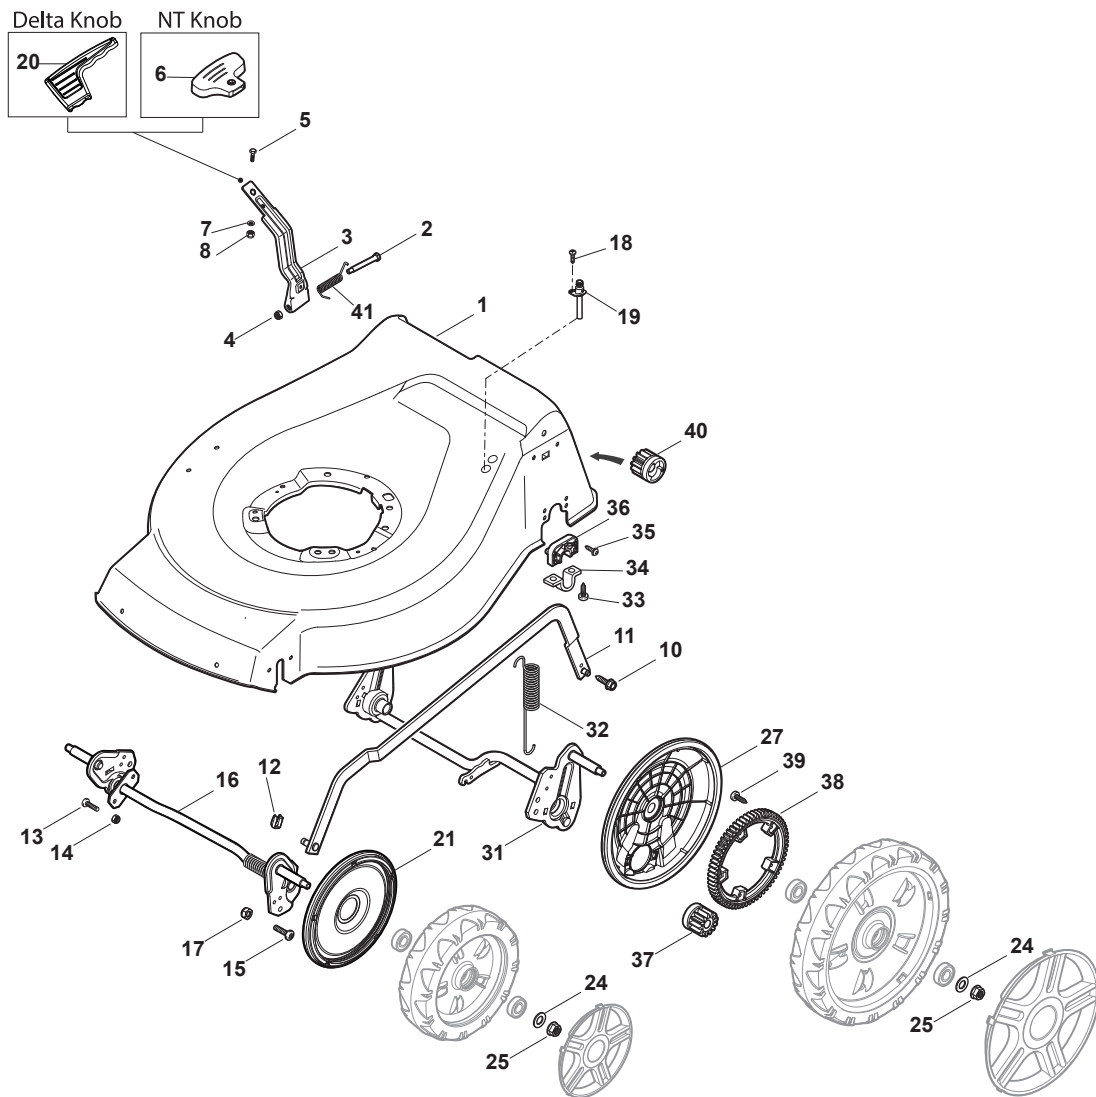

Catalogue des pieces de rechange - Spare parts catalogue

Modèle Année 2016- Model Year 2016

**NTL 534 WSBQ**

Deck And Height Adjusting

Issue 51 - 2015

Fig.	Q.ty	Part No	Description	Notes
20	1	322394522/0	Knob	Delta Knob
1	1	381004732/0	Grey Deck	
2	1	122534131/0	Pin	
3	1	381003398/0	Lever, Height Adjustment	
4	1	112154510/0	Nut	
5	1	112788512/0	Screw	
6	1	322394503/0	Knob	NT Knob
7	1	112521310/0	Washer	
8	1	112150000/0	Nut	
10	1	122943013/0	Screw	
11	1	381002032/0	Rod, Height Adjustment	
12	1	112436051/0	Plate	
13	3	112727803/0	Screw	
14	3	112154510/0	Nut	
15	1	112727801/0	Screw	
16	1	381002887/1	Front Wheel Axle	
17	1	112154510/0	Nut	
18	1	112728450/0	Screw	
19	1	322034002/0	Washing Connection	
21	2	322600145/0	Protection, Wheel	
24	4	112521350/0	Washer	
25	4	112155000/0	Nut	
27	2	322600208/0	Protection, Wheel	
31	1	381302835/1	Axle, Rear Wheels	
32	1	122450460/0	Spring	
33	4	112728697/0	Screw	
34	2	322545152/0	Plate	
35	4	112728697/0	Screw	
36	2	322785304/1	Support	
37	1	122570134/0	Left Pinion	
38	2	322120115/0	Wheels Crown	
39	6	112728706/0	Screw	
40	1	122570133/0	Right Pinion	
41	1	122446192/0	Spring	

Issue 51 - 2015

Fig.	Q.ty	Part No	Description	Notes
8	1	122517869/1	Pin	
1	1	322108295/1	Side Ejection Conveyor	
2	1	322600313/0	Ejection Guard	
3	2	112727803/0	Screw	
4	1	322806639/0	Fulcrum Pin	
5	2	112154510/0	Nut	
6	2	118203853/0	Screw	
7	1	122450456/0	Spring	
9	2	112604896/0	Crown Fastener	

Transmission

Issue 51 - 2015

Fig.	Q.ty	Part No	Description	Notes
1	2	112608600/0	Seeger	
2	2	119216035/0	Bearing	
3	2	122753000/0	Pin	
5	1	181003076/1	Gear Box	
6	1	122601904/0	Pulley	
7	1	112645700/0	Elastic Pin	
8	1	122033283/0	Adjustment Rod	
9	1	135063902/0	Belt	
11	1	122041957/1	Bushing	
12	1	122450063/0	Spring	
13	1	322680009/0	Washer	
14	1	112154510/0	Nut	
15	1	122110230/0	Hub Cover	