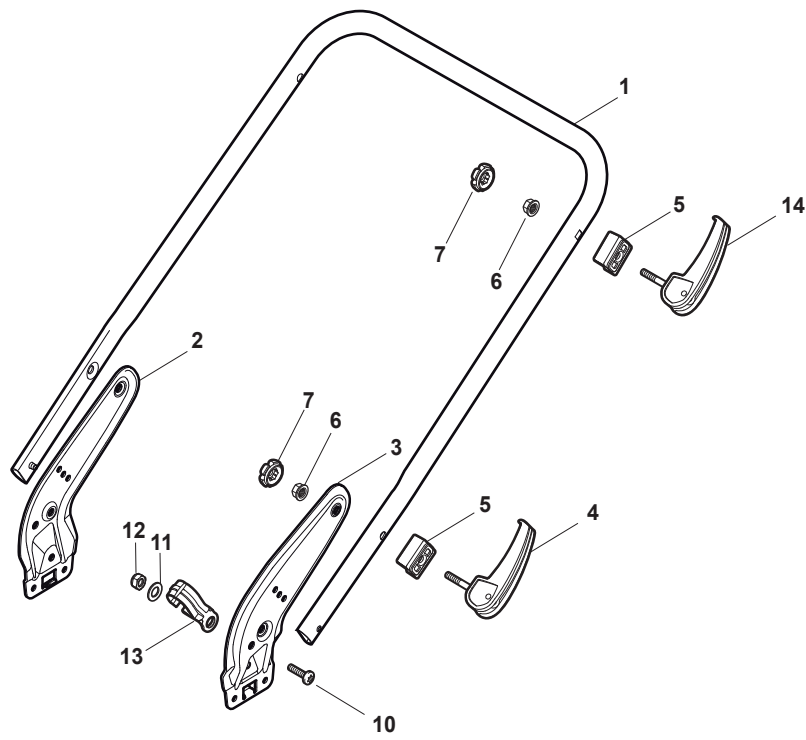

Catalogue des pieces de rechange - Spare parts catalogue

Modèle Année 2016- Model Year 2016

**NTL 534 WSBQ**

Deck And Height Adjusting

Issue 51 - 2015

Fig.	Q.ty	Part No	Description	Notes
20	1	322394522/0	Knob	Delta Knob
1	1	381004732/0	Grey Deck	
2	1	122534131/0	Pin	
3	1	381003398/0	Lever, Height Adjustment	
4	1	112154510/0	Nut	
5	1	112788512/0	Screw	
6	1	322394503/0	Knob	NT Knob
7	1	112521310/0	Washer	
8	1	112150000/0	Nut	
10	1	122943013/0	Screw	
11	1	381002032/0	Rod, Height Adjustment	
12	1	112436051/0	Plate	
13	3	112727803/0	Screw	
14	3	112154510/0	Nut	
15	1	112727801/0	Screw	
16	1	381002887/1	Front Wheel Axle	
17	1	112154510/0	Nut	
18	1	112728450/0	Screw	
19	1	322034002/0	Washing Connection	
21	2	322600145/0	Protection, Wheel	
24	4	112521350/0	Washer	
25	4	112155000/0	Nut	
27	2	322600208/0	Protection, Wheel	
31	1	381302835/1	Axle, Rear Wheels	
32	1	122450460/0	Spring	
33	4	112728697/0	Screw	
34	2	322545152/0	Plate	
35	4	112728697/0	Screw	
36	2	322785304/1	Support	
37	1	122570134/0	Left Pinion	
38	2	322120115/0	Wheels Crown	
39	6	112728706/0	Screw	
40	1	122570133/0	Right Pinion	
41	1	122446192/0	Spring	

Issue 51 - 2015

Fig.	Q.ty	Part No	Description	Notes
8	1	122517869/1	Pin	
1	1	322108295/1	Side Ejection Conveyor	
2	1	322600313/0	Ejection Guard	
3	2	112727803/0	Screw	
4	1	322806639/0	Fulcrum Pin	
5	2	112154510/0	Nut	
6	2	118203853/0	Screw	
7	1	122450456/0	Spring	
9	2	112604896/0	Crown Fastener	

Handle, Upper Part

Issue 51 - 2015

Fig.	Q.ty	Part No	Description	Notes
1	1	381007574/0	Handle, Upper Part	(for STEPLESS Variator)
2	1	122430313/0	Guide Spring	
3	1	112521330/0	Washer	
4	1	112154510/0	Nut	
5	1	118390020/0	Conduit Clip	
6	1	181030053/0	Cable, Thread Engine Brake	
7	1	322545204/0	Fulcrum Pin	
8	1	122041966/0	Bushing	
9	1	181003300/1	Lever, Engine Brake	
10	1	381030092/1	Cable Rear Drive	
11	1	122041966/0	Bushing	
12	1	181003301/0	Drive Control Lever	
13	1	122291050/0	Handgrip Black	