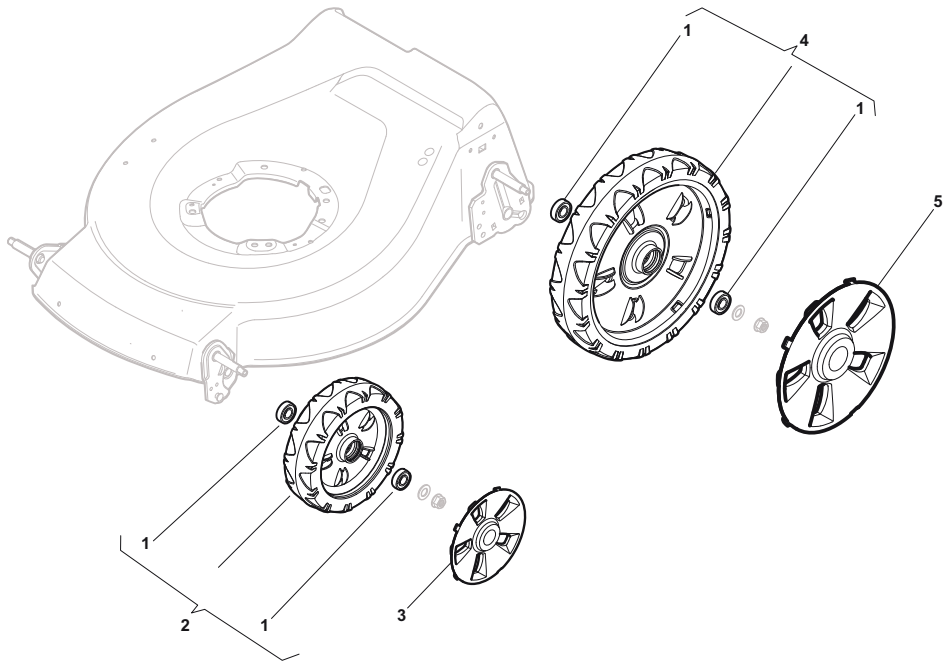

Issue 51 - 2015

Fig.	Q.ty	Part No	Description	Notes
8	1	122517869/1	Pin	
1	1	322108295/1	Side Ejection Conveyor	
2	1	322600313/0	Ejection Guard	
3	2	112727803/0	Screw	
4	1	322806639/0	Fulcrum Pin	
5	2	112154510/0	Nut	
6	2	118203853/0	Screw	
7	1	122450456/0	Spring	
9	2	112604896/0	Crown Fastener	

Handle, Upper Part

Issue 51 - 2015

Fig.	Q.ty	Part No	Description	Notes
1	1	381007574/0	Handle, Upper Part	(for STEPLESS Variator)
2	1	122430313/0	Guide Spring	
3	1	112521330/0	Washer	
4	1	112154510/0	Nut	
5	1	118390020/0	Conduit Clip	
6	1	181030053/0	Cable, Thread Engine Brake	
7	1	322545204/0	Fulcrum Pin	
8	1	122041966/0	Bushing	
9	1	181003300/1	Lever, Engine Brake	
10	1	381030092/1	Cable Rear Drive	
11	1	122041966/0	Bushing	
12	1	181003301/0	Drive Control Lever	
13	1	122291050/0	Handgrip Black	

Controls

Issue 51 - 2015

Fig.	Q.ty	Part No	Description	Notes
1	1	322722817/0	External Protection	
2	1	381007227/0	Variator Lever Assy	
3	1	322820086/0	Plate	
4	1	322722816/0	Internal Protection	
5	1	112727788/0	Screw	
6	1	112154510/0	Nut	
7	2	122450487/0	Spring	
8	1	381030110/0	Variator Cable	

Transmission

Issue 51 - 2015

Fig.	Q.ty	Part No	Description	Notes
1	2	112608600/0	Seeger	
2	2	119216035/0	Bearing	
3	2	122753000/0	Pin	
5	1	181003076/1	Gear Box	
6	1	122601904/0	Pulley	
7	1	112645700/0	Elastic Pin	
8	1	122033283/0	Adjustment Rod	
9	1	135063902/0	Belt	
11	1	122041957/1	Bushing	
12	1	122450063/0	Spring	
13	1	322680009/0	Washer	
14	1	112154510/0	Nut	
15	1	122110230/0	Hub Cover	