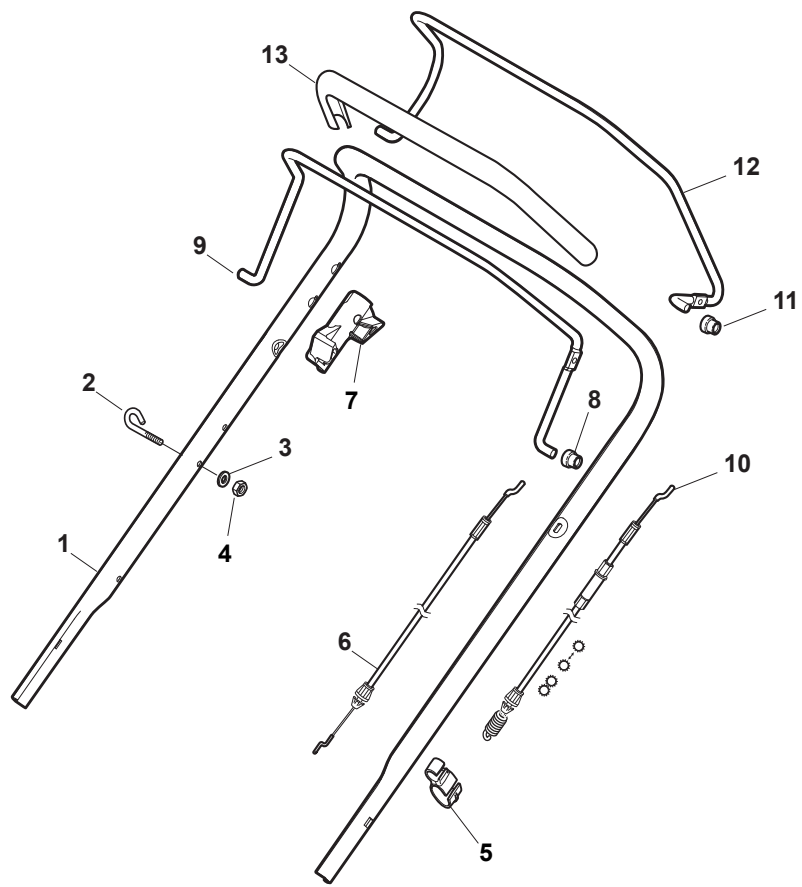

Issue 51 - 2015

Fig.	Q.ty	Part No	Description	Notes
8	1	122517869/1	Pin	
1	1	322108295/1	Side Ejection Conveyor	
2	1	322600313/0	Ejection Guard	
3	2	112727803/0	Screw	
4	1	322806639/0	Fulcrum Pin	
5	2	112154510/0	Nut	
6	2	118203853/0	Screw	
7	1	122450456/0	Spring	
9	2	112604896/0	Crown Fastener	

Handle, Upper Part

Issue 51 - 2015

Fig.	Q.ty	Part No	Description	Notes
1	1	381007574/0	Handle, Upper Part	(for STEPLESS Variator)
2	1	122430313/0	Guide Spring	
3	1	112521330/0	Washer	
4	1	112154510/0	Nut	
5	1	118390020/0	Conduit Clip	
6	1	181030053/0	Cable, Thread Engine Brake	
7	1	322545204/0	Fulcrum Pin	
8	1	122041966/0	Bushing	
9	1	181003300/1	Lever, Engine Brake	
10	1	381030092/1	Cable Rear Drive	
11	1	122041966/0	Bushing	
12	1	181003301/0	Drive Control Lever	
13	1	122291050/0	Handgrip Black	

Transmission

Issue 51 - 2015

Fig.	Q.ty	Part No	Description	Notes
1	2	112608600/0	Seeger	
2	2	119216035/0	Bearing	
3	2	122753000/0	Pin	
5	1	181003076/1	Gear Box	
6	1	122601904/0	Pulley	
7	1	112645700/0	Elastic Pin	
8	1	122033283/0	Adjustment Rod	
9	1	135063902/0	Belt	
11	1	122041957/1	Bushing	
12	1	122450063/0	Spring	
13	1	322680009/0	Washer	
14	1	112154510/0	Nut	
15	1	122110230/0	Hub Cover	