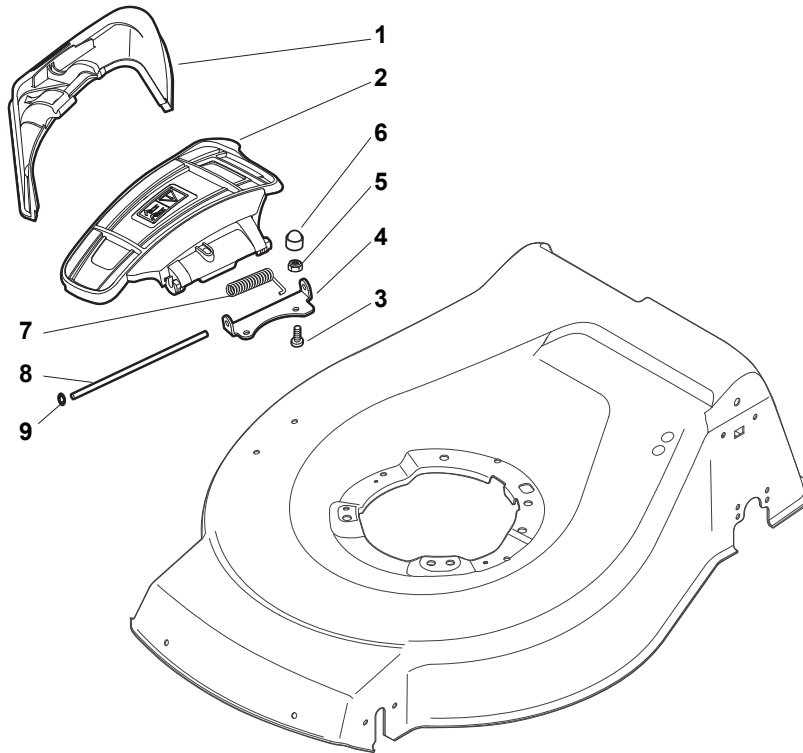

Ejection-Guard

Issue 51 - 2015

Fig.	Q.ty	Part No	Description	Notes
8	1	122517869/1	Pin	
1	1	322108295/1	Side Ejection Conveyor	
2	1	322600313/0	Ejection Guard	
3	2	112727803/0	Screw	
4	1	322806639/0	Fulcrum Pin	
5	2	112154510/0	Nut	
6	2	118203853/0	Screw	
7	1	122450456/0	Spring	
9	2	112604896/0	Crown Fastener