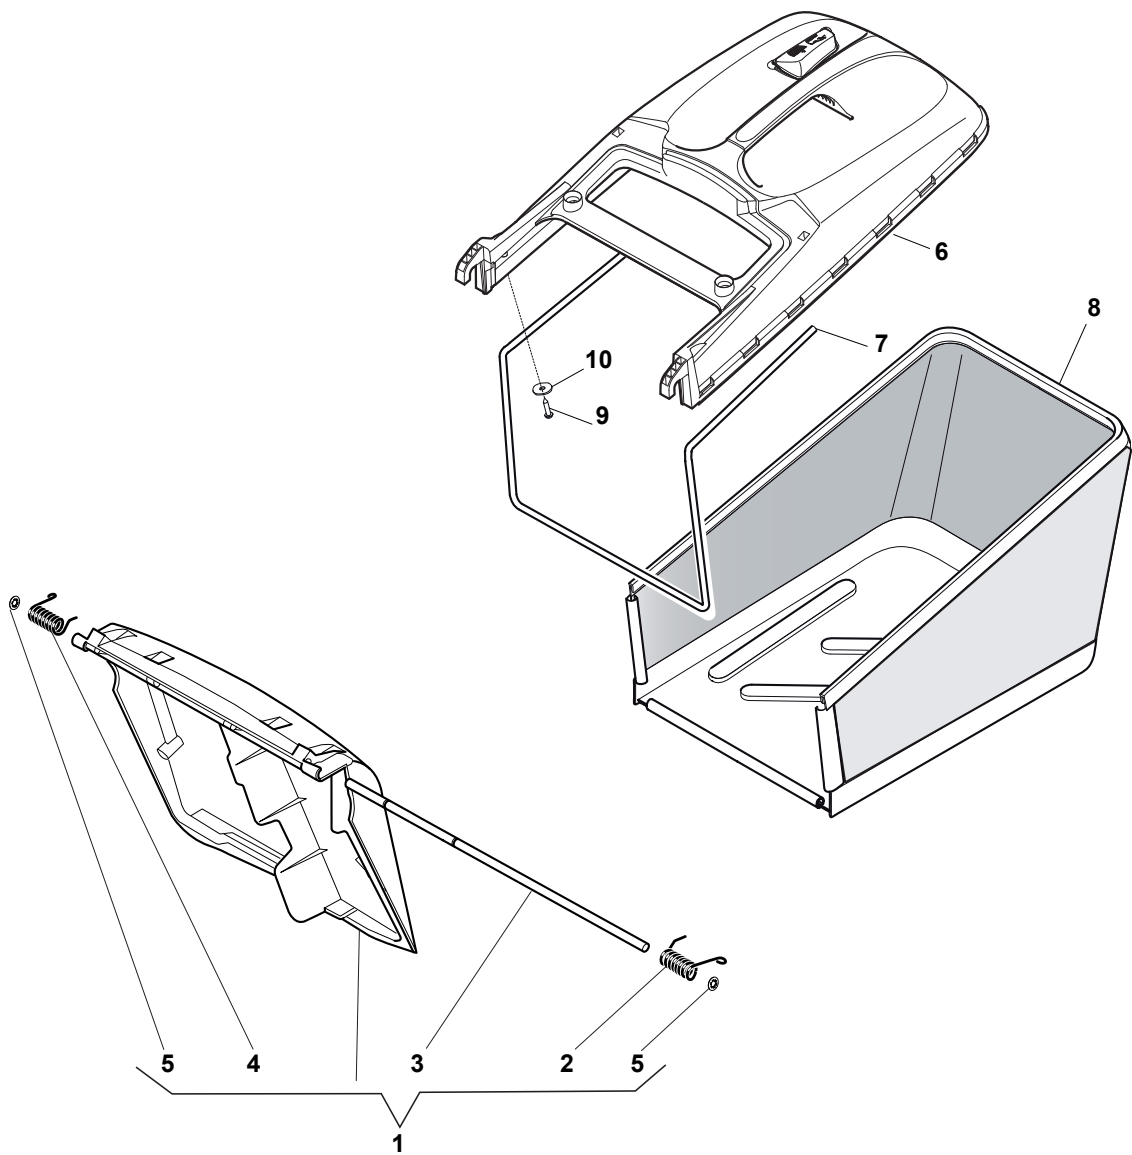

Grass-Catcher

Issue 51 - 2015

Fig.	Q.ty	Part No	Description	Notes
1	1	381008081/2	Stone Guard, Black | Stone-Guard	Black
2	1	122450466/0	Left Spring	
3	1	122517882/0	Pin	
4	1	122450465/0	Right Spring	
5	2	112604899/0	Crown Fastener	
6	1	381486008/0	Grass-Box, Upper Part	Black
7	1	122608525/1	Stiffening Lower	
8	1	181002211/0	Box, Fabric	
9	2	112728680/0	Screw	
10	2	112523050/0	Washer