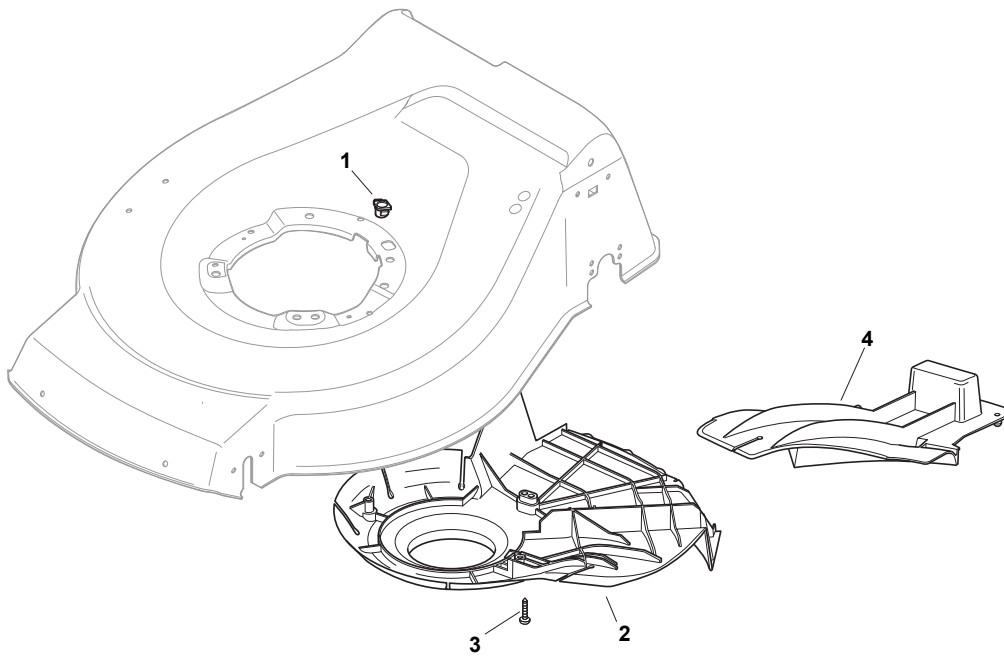

Catalogue des pieces de rechange - Spare parts catalogue

Modèle Année 2016- Model Year 2016

**NTL 534 WSBQ**

Deck And Height Adjusting

Issue 51 - 2015

Fig.	Q.ty	Part No	Description	Notes
20	1	322394522/0	Knob	Delta Knob
1	1	381004732/0	Grey Deck	
2	1	122534131/0	Pin	
3	1	381003398/0	Lever, Height Adjustment	
4	1	112154510/0	Nut	
5	1	112788512/0	Screw	
6	1	322394503/0	Knob	NT Knob
7	1	112521310/0	Washer	
8	1	112150000/0	Nut	
10	1	122943013/0	Screw	
11	1	381002032/0	Rod, Height Adjustment	
12	1	112436051/0	Plate	
13	3	112727803/0	Screw	
14	3	112154510/0	Nut	
15	1	112727801/0	Screw	
16	1	381002887/1	Front Wheel Axle	
17	1	112154510/0	Nut	
18	1	112728450/0	Screw	
19	1	322034002/0	Washing Connection	
21	2	322600145/0	Protection, Wheel	
24	4	112521350/0	Washer	
25	4	112155000/0	Nut	
27	2	322600208/0	Protection, Wheel	
31	1	381302835/1	Axle, Rear Wheels	
32	1	122450460/0	Spring	
33	4	112728697/0	Screw	
34	2	322545152/0	Plate	
35	4	112728697/0	Screw	
36	2	322785304/1	Support	
37	1	122570134/0	Left Pinion	
38	2	322120115/0	Wheels Crown	
39	6	112728706/0	Screw	
40	1	122570133/0	Right Pinion	
41	1	122446192/0	Spring	

Issue 51 - 2015

Fig.	Q.ty	Part No	Description	Notes
8	1	122517869/1	Pin	
1	1	322108295/1	Side Ejection Conveyor	
2	1	322600313/0	Ejection Guard	
3	2	112727803/0	Screw	
4	1	322806639/0	Fulcrum Pin	
5	2	112154510/0	Nut	
6	2	118203853/0	Screw	
7	1	122450456/0	Spring	
9	2	112604896/0	Crown Fastener	

Handle, Upper Part

Issue 51 - 2015

Fig.	Q.ty	Part No	Description	Notes
1	1	381007574/0	Handle, Upper Part	(for STEPLESS Variator)
2	1	122430313/0	Guide Spring	
3	1	112521330/0	Washer	
4	1	112154510/0	Nut	
5	1	118390020/0	Conduit Clip	
6	1	181030053/0	Cable, Thread Engine Brake	
7	1	322545204/0	Fulcrum Pin	
8	1	122041966/0	Bushing	
9	1	181003300/1	Lever, Engine Brake	
10	1	381030092/1	Cable Rear Drive	
11	1	122041966/0	Bushing	
12	1	181003301/0	Drive Control Lever	
13	1	122291050/0	Handgrip Black	