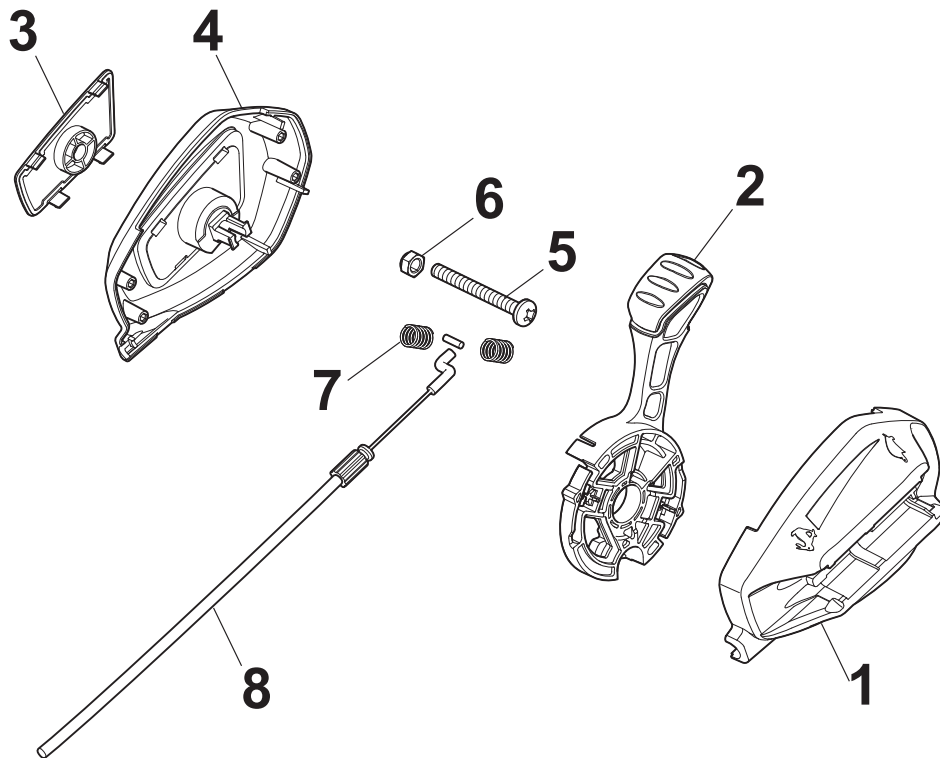

Issue 51 - 2015

Fig.	Q.ty	Part No	Description	Notes
8	1	122517869/1	Pin	
1	1	322108295/1	Side Ejection Conveyor	
2	1	322600313/0	Ejection Guard	
3	2	112727803/0	Screw	
4	1	322806639/0	Fulcrum Pin	
5	2	112154510/0	Nut	
6	2	118203853/0	Screw	
7	1	122450456/0	Spring	
9	2	112604896/0	Crown Fastener	

Handle, Lower Part

Issue 51 - 2015

Fig.	Q.ty	Part No	Description	Notes
1	1	381006719/0	Handle Lower Part	
2	1	381005149/0	Right Bracket	Black
3	1	381005151/0	Left Bracket	Black
4	4	381003253/0	Handle	
5	4	322680016/0	Washer	
6	4	122131750/0	Nut	
7	4	322399835/0	Knob	
10	2	112760605/0	Screw	
11	2	125038002/1	Bushing	
12	2	112155000/0	Nut	
13	1	322192156/0	Clip	
14	2	381103350/0	Handle	

Handle, Upper Part

Issue 51 - 2015

Fig.	Q.ty	Part No	Description	Notes
1	1	381007574/0	Handle, Upper Part	(for STEPLESS Variator)
2	1	122430313/0	Guide Spring	
3	1	112521330/0	Washer	
4	1	112154510/0	Nut	
5	1	118390020/0	Conduit Clip	
6	1	181030053/0	Cable, Thread Engine Brake	
7	1	322545204/0	Fulcrum Pin	
8	1	122041966/0	Bushing	
9	1	181003300/1	Lever, Engine Brake	
10	1	381030092/1	Cable Rear Drive	
11	1	122041966/0	Bushing	
12	1	181003301/0	Drive Control Lever	
13	1	122291050/0	Handgrip Black	

Transmission

Issue 51 - 2015

Fig.	Q.ty	Part No	Description	Notes
1	2	112608600/0	Seeger	
2	2	119216035/0	Bearing	
3	2	122753000/0	Pin	
5	1	181003076/1	Gear Box	
6	1	122601904/0	Pulley	
7	1	112645700/0	Elastic Pin	
8	1	122033283/0	Adjustment Rod	
9	1	135063902/0	Belt	
11	1	122041957/1	Bushing	
12	1	122450063/0	Spring	
13	1	322680009/0	Washer	
14	1	112154510/0	Nut	
15	1	122110230/0	Hub Cover	