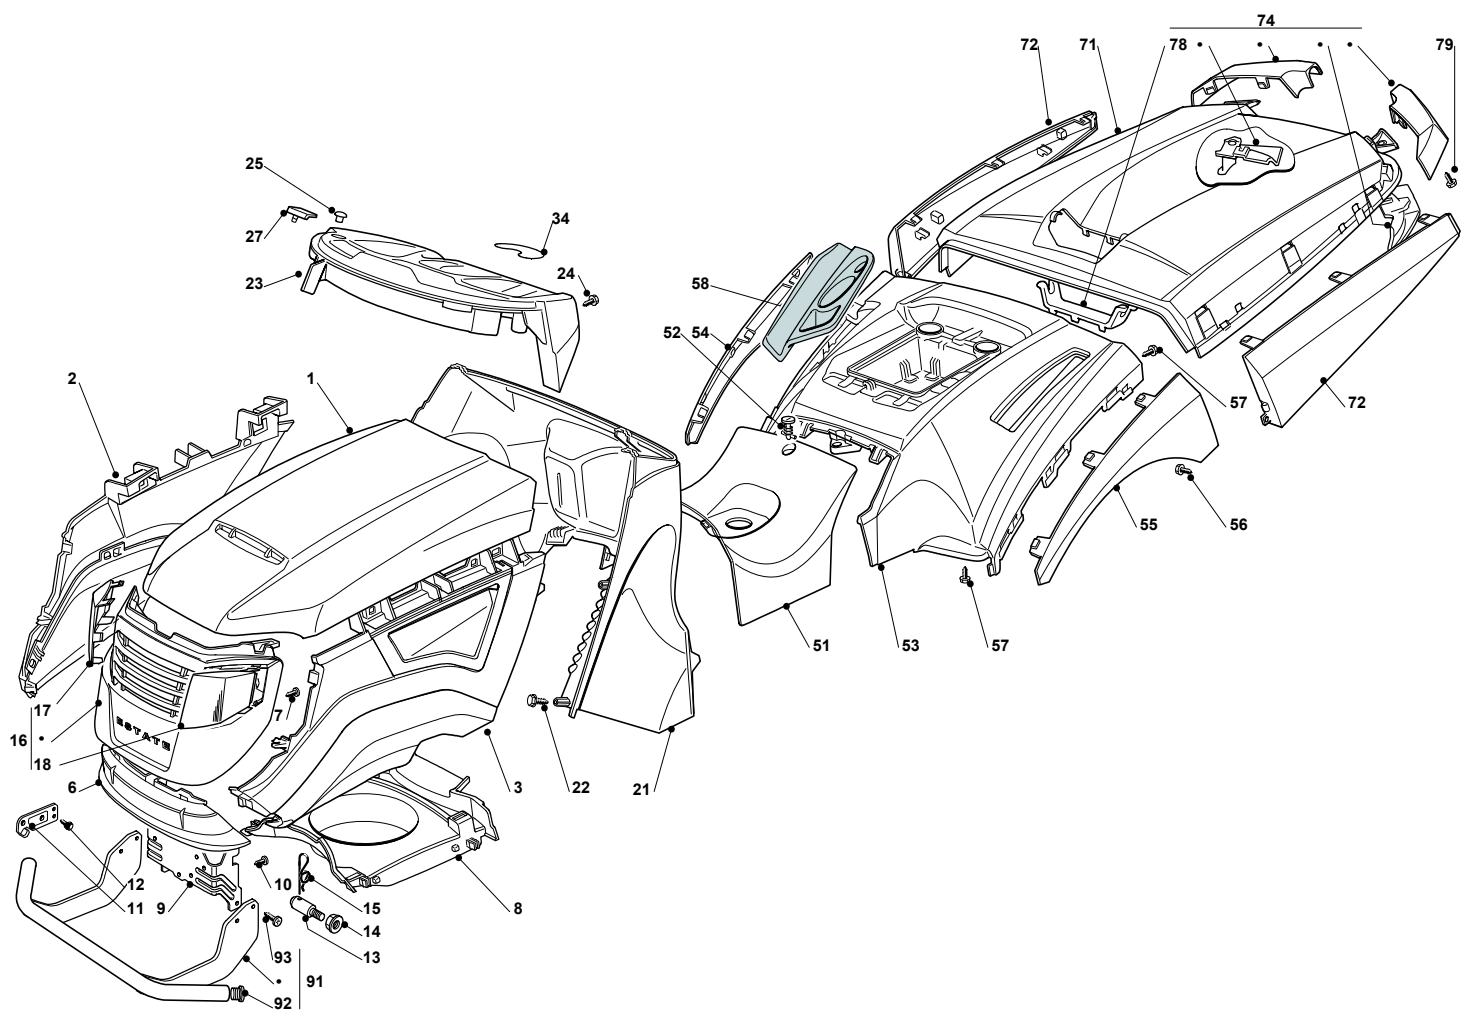

OVERLAND 4WD

OVERLAND 4WD

Pos. Fig.	Antal Quantity	Art No Part No	Benämning	Description	Anmärkning Notes
1	1	25076866/0	Upper Engine Hood, Yellow	Upper Engine Hood, Yellow	
2	1	382394611/0	Hood, Right	Hood, Right	
3	1	382394612/0	Hood, Left	Hood, Left	
6	1	25076865/0	Lower Grey Hood, Front	Lower Grey Hood, Front	
7	6	12735403/0	Skruv	Screw	
8	1	25108031/0	Inmatningstratt	Conveyor	
9	1	25774301/1	Motorhuv	Engine Hood Support	
10	5	12735403/0	Skruv	Screw	
11	2	325547159/1	Trombocyt	Plate	
12	4	12731580/0	Skruv	Screw	
13	2	125510079/1	Stift	Pin	
14	2	12293201/0	Mutter	Nut	
15	1	24487998/0	Låsnål	Cotter Pin	
16	1	82394610/0	Motorhuv	Grey Hood, Front	
17	1	25410876/0	Frontkåpa-hö	Right Grill	
18	1	25410877/0	Frontkåpa-vä	Left Grill	
21	1	25785231/1	Instrumentbräda-Stöd	Dashboard Support	
22	7	12735403/0	Skruv	Screw	
23	1	325120205/0	Instrumentbräda svart	Dashboard, Black (Cruise Control)	
24	4	12728440/0	Skruv	Screw	
25	2	25120200/0	Lock	Plug	
27	2	25260000/0	Hylsa	Grommet	
34	1	325207185/0	Kåpa	Cover	
51	1	325110394/0	Kåpa	Cover	
52	1	125580020/2	Stift	Pivot	
53	1	25109754/0	Wheels Cover	Wheels Cover	
54	1	25109753/0	Right Wheel Cover	Right Wheel Cover	
55	1	25109752/0	Left Wheel Cover	Left Wheel Cover	
56	2	12728686/0	Skruv	Screw	
57	4	12735402/0	Skruv	Screw	
58	1	325207184/0	Skyddsplåt	Cover	
71	1	25110308/0	Kåpa	Grass-Catcher Cover	
72	1	382110255/0	Cover Assy	Cover Assy	
74	1	382110259/0	Angles Assy	Angles Assy	
78	1	25394009/0	Handtagslock	Handle Cover	
79	4	12735403/0	Skruv	Screw	
91	1	382869039/0	Ljuddämparskydd	Muffler Protection	
92	2	18737860/0	Plugg	Cap	
93	4	12734995/0	Skruv	Screw