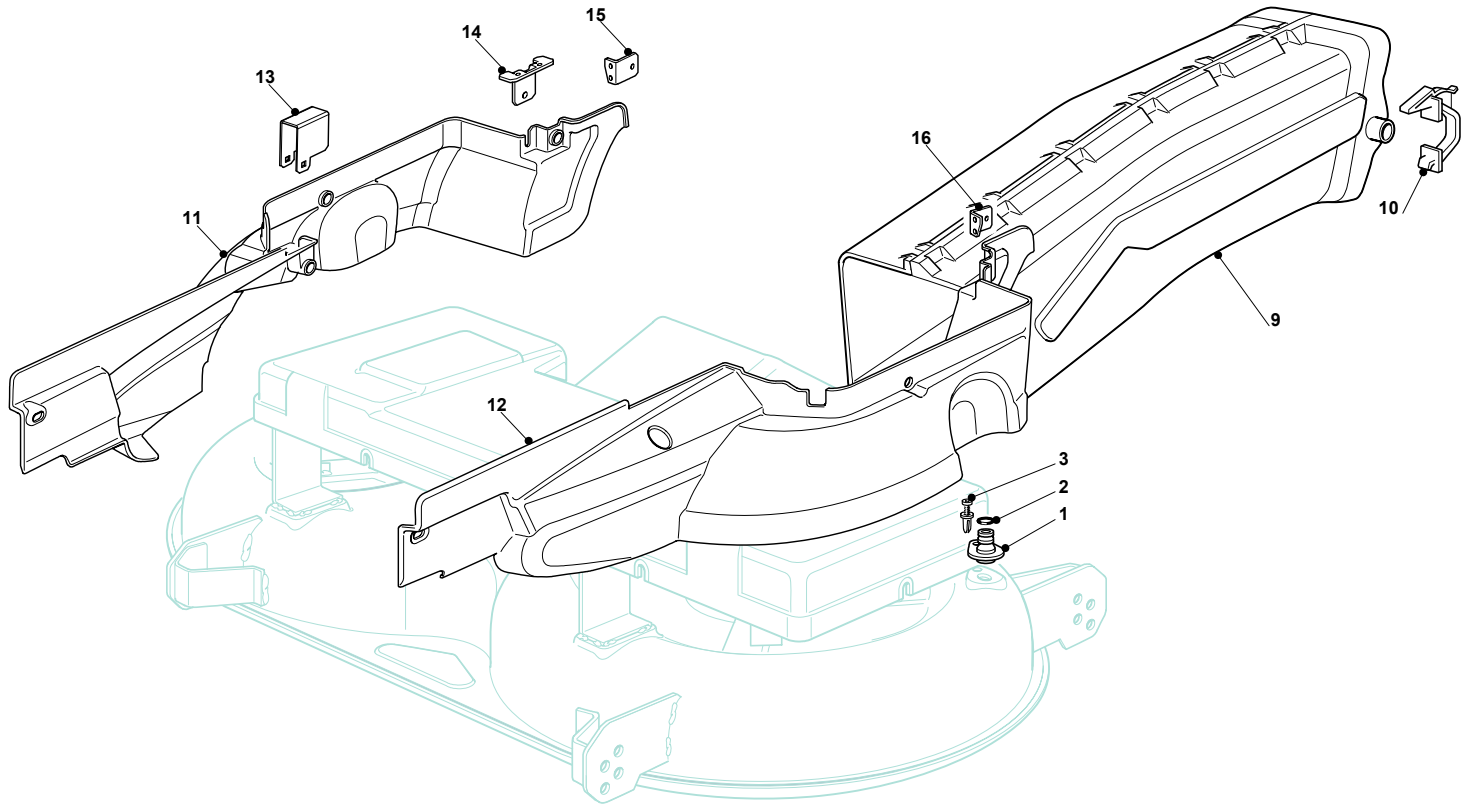

OVERLAND 4WD

OVERLAND 4WD

Pos. Fig.	Antal Quantity	Art No Part No	Benämning	Description	Anmärkning Notes
1	2	25033060/0	Water Hose Connection	Water Hose Connection	
2	2	19035000/0	O-ring	Or Ring	
3	2	12500030/0	Rivet	Rivet	
9	1	382108019/0	Inmatningstratt	Conveyor	
10	2	25774373/0	Fäste	Clamp	
11	1	325060152/0	Skydd	Protection	
12	1	325060153/0	Skydd	Protection	
13	2	325774267/0	Fäste	Clamp	
14	2	325774423/0	Fäste	Clamp	
15	1	325774425/0	Fäste	Clamp	
16	1	325774421/0	Fäste	Clamp