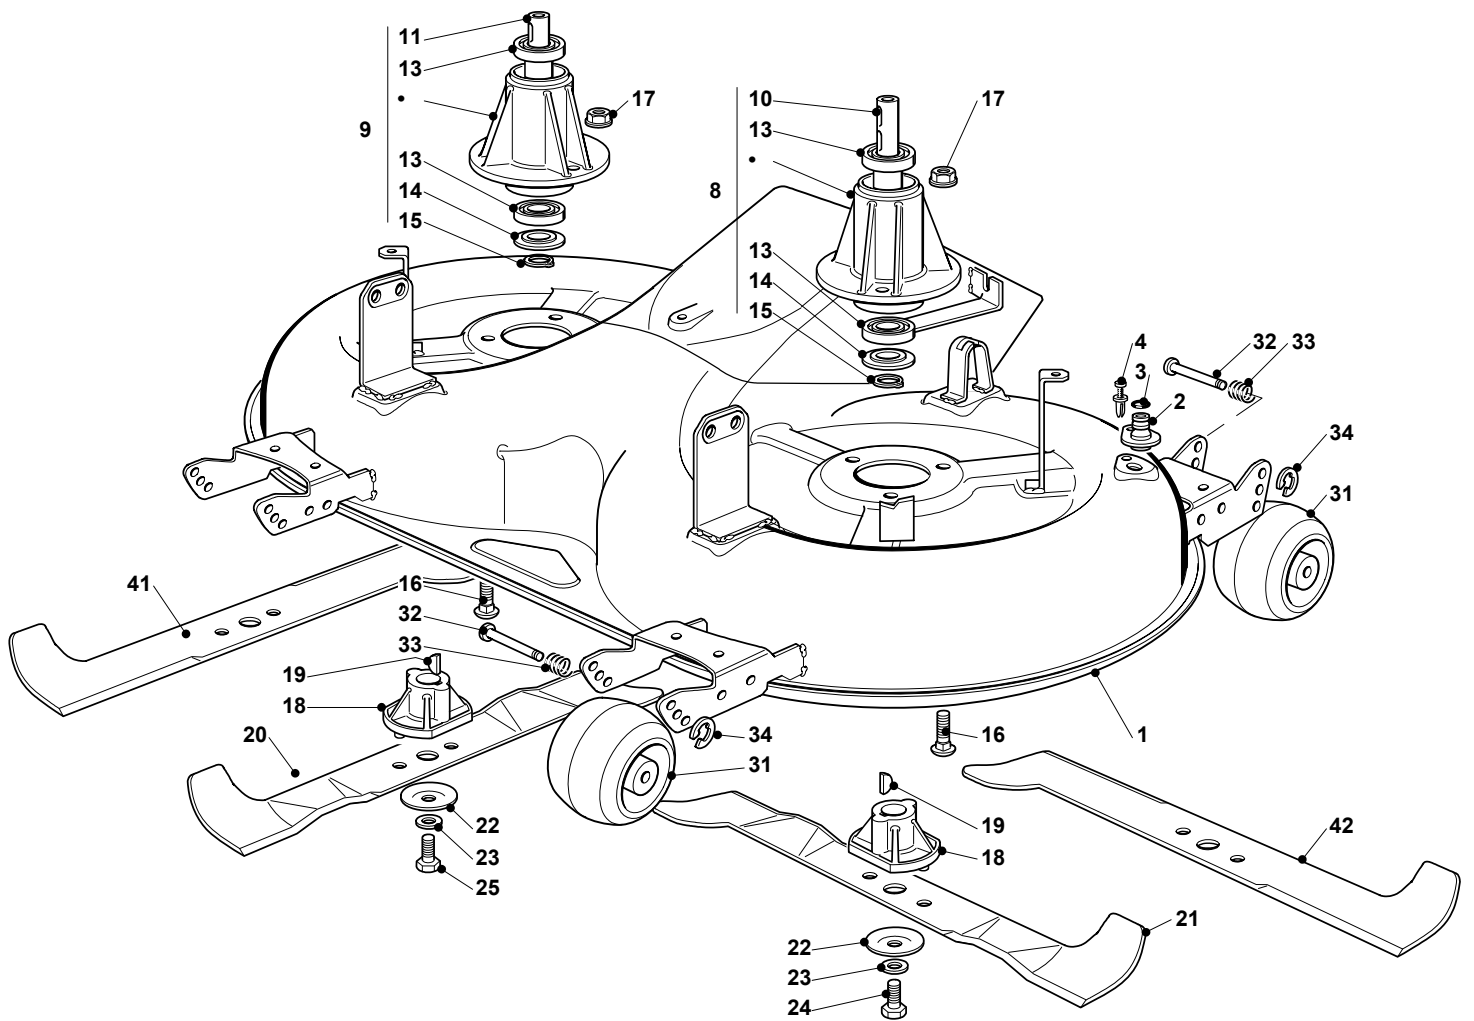

OVERLAND 4WD

OVERLAND 4WD

Pos. Fig.	Antal Quantity	Art No Part No	Benämning	Description	Anmärkning Notes
1	1	382564215/0	Cutting Plate Yellow	Cutting Plate Yellow	
2	2	25033060/0	Water Hose Connection	Water Hose Connection	
3	2	19035000/0	O-ring	Or Ring	
4	2	12500030/0	Rivet	Rivet	
8	1	82207200/1	Main Shaft Support	Main Shaft Support	
9	1	82207201/2	Fläns	Secondary Shaft Support	
10	1	25020800/1	Knivaxel	Main Blade Shaft	
11	1	25020801/2	Knivaxel	Secondary Blade Shaft	
13	4	19216032/0	Kullager	Bearing	
14	2	25160501/0	Dammskydd	Dust Cover	
15	2	12609260/0	Seeger	Seeger	
16	6	12818700/0	Skruv	Screw	
17	6	12154210/0	Mutter	Nut	
18	2	25463200/0	Knivfäste	Blade Hub	
19	2	12139100/0	Kil	Feather, Crankshaft Ø 22.2	
20	1	82004350/0	Kniv	Right Blade Mulching, Winged (Mod. 122)	
21	1	82004349/0	Kniv	Left Blade Mulching, Winged (Mod. 122)	
22	2	22160400/0	Dammskydd	Dust Cover	
23	2	12523080/0	Bricka	Washer	
24	1	12735694/0	Skruv	Screw	
25	1	12735695/1	Skruv	Screw	
31	4	182700004/0	Anti Scalp Wheel Ø 100	Anti Scalp Wheel Ø 100	
32	4	125510121/0	Stift	Pin	
33	4	22450115/0	Fjäder	Spring	
34	4	12000930/0	Avgasrör	Crown Fastener	
41	1	82004343/0	Kniv	Right Blade, Winged (Mod. 122)	
42	1	82004342/0	Kniv	Left Blade, Winged (Mod. 122)