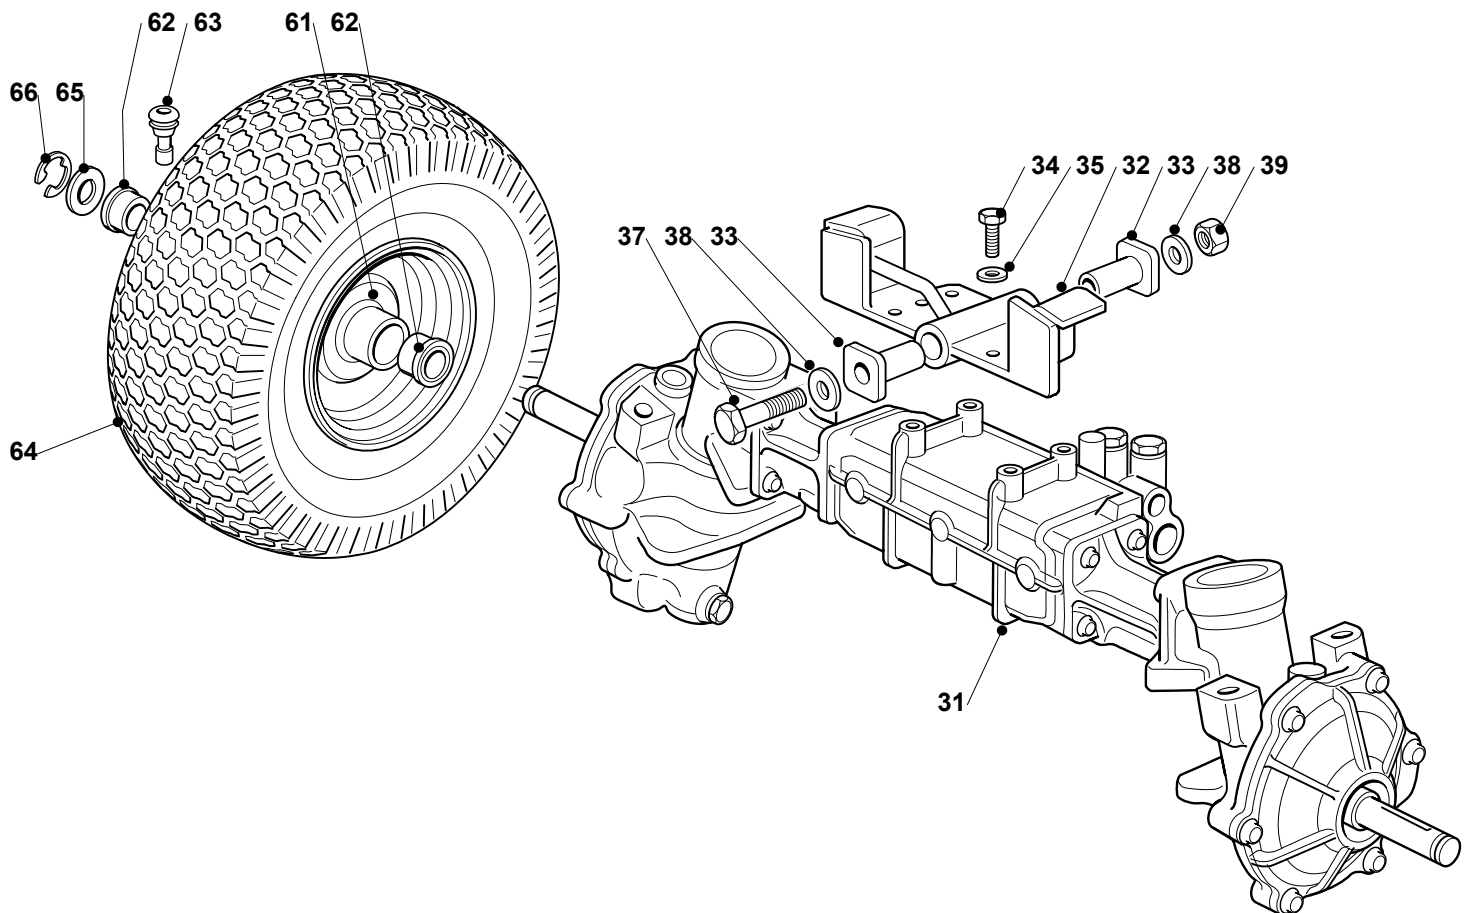

OVERLAND 4WD

OVERLAND 4WD

Pos. Fig.	Antal Quantity	Art No Part No	Benämning	Description	Anmärkning Notes
31	1	118400974/0	Transmission Unit Kk Kxh7N	Transmission Unit Kk Kxh7N	
32	1	382547057/1	Stöd	Support	
33	2	125040633/0	Bussning	Bush	
34	6	112760560/0	Skruv	Screw	
35	6	112585100/0	Bricka	Washer	
37	1	112695900/0	Skruv	Screw	
38	2	112521395/0	Skruv	Screw	
39	1	112295801/0	Mutter	Nut	
61	2	182000601/1	Rimm	Rimm	
62	4	25122200/2	Kullager	Bearing	
63	2	25950000/0	Ventil	Valve	
64	2	125590012/0	Dack	Tire	
65	2	25670005/1	Bricka	Washer	
66	2	12001010/0	Låsring	Benzing