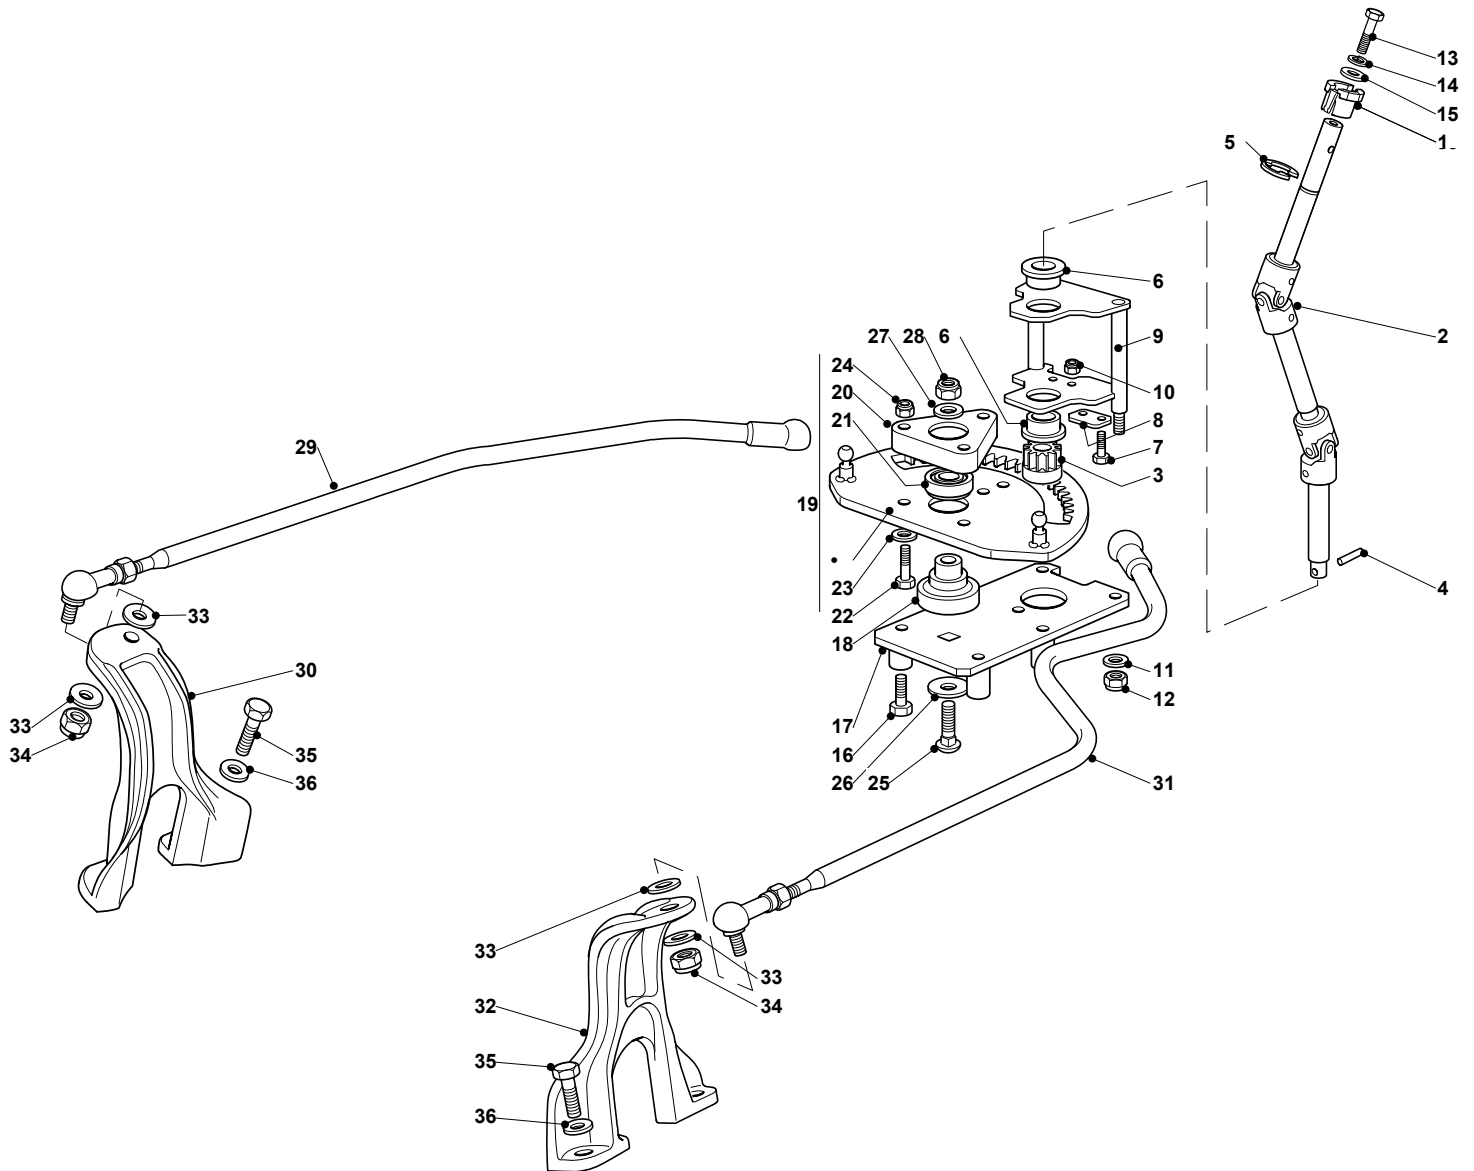

OVERLAND 4WD

OVERLAND 4WD

Pos. Fig.	Antal Quantity	Art No Part No	Benämning	Description	Anmärkning Notes
1	2	25038004/0	Kompass	Bush	
2	1	382543052/0	Steering Column	Steering Column	
3	1	125570006/0	Drev	Pinion	
4	1	12622650/0	Stift	Pin	
5	1	12608600/0	Seeger	Seeger	
6	2	25038004/0	Kompass	Bush	
7	2	12788910/0	Skruv	Screw	
8	1	325487000/0	Trombocyt	Plate	
9	1	382785209/0	Stöd	Support	
10	2	12154330/0	Mutter	Nut	
11	2	12521360/0	Bricka	Washer	
12	2	12156602/0	Mutter	Nut	
13	1	12691800/0	Skruv	Screw	
14	1	12583500/0	Bricka	Grower	
15	1	12523060/0	Bricka	Washer	
16	4	112735108/1	Skruv	Screw	
17	1	382785207/0	Stöd	Support	
18	1	125040641/0	Stöd	Support	
19	1	382735523/0	Steering Shaft	Steering Shaft	
20	1	325774453/0	Fäste	Clamp	
21	1	119216047/0	Kullager	Bearing	
22	3	12691100/0	Skruv	Left Screw	
23	3	12523060/0	Bricka	Washer	
24	3	12155000/0	Mutter	Nut	
25	1	112819600/0	Skruv	Screw	
26	1	112521395/0	Skruv	Screw	
27	1	12521370/0	Bricka	Washer	
28	1	112156603/0	Mutter	Nut	
29	1	382000622/0	Stång	Steering Rod	
30	1	325774393/0	Fäste	Clamp	
31	1	382000624/0	Stång	Steering Rod	
32	1	325774491/1	Fäste	Clamp	
33	4	12522050/0	Bricka	Washer	
34	2	112155700/0	Mutter	Nut	
35	4	112760585/0	Skruv	Screw	
36	4	12521370/0	Bricka	Washer