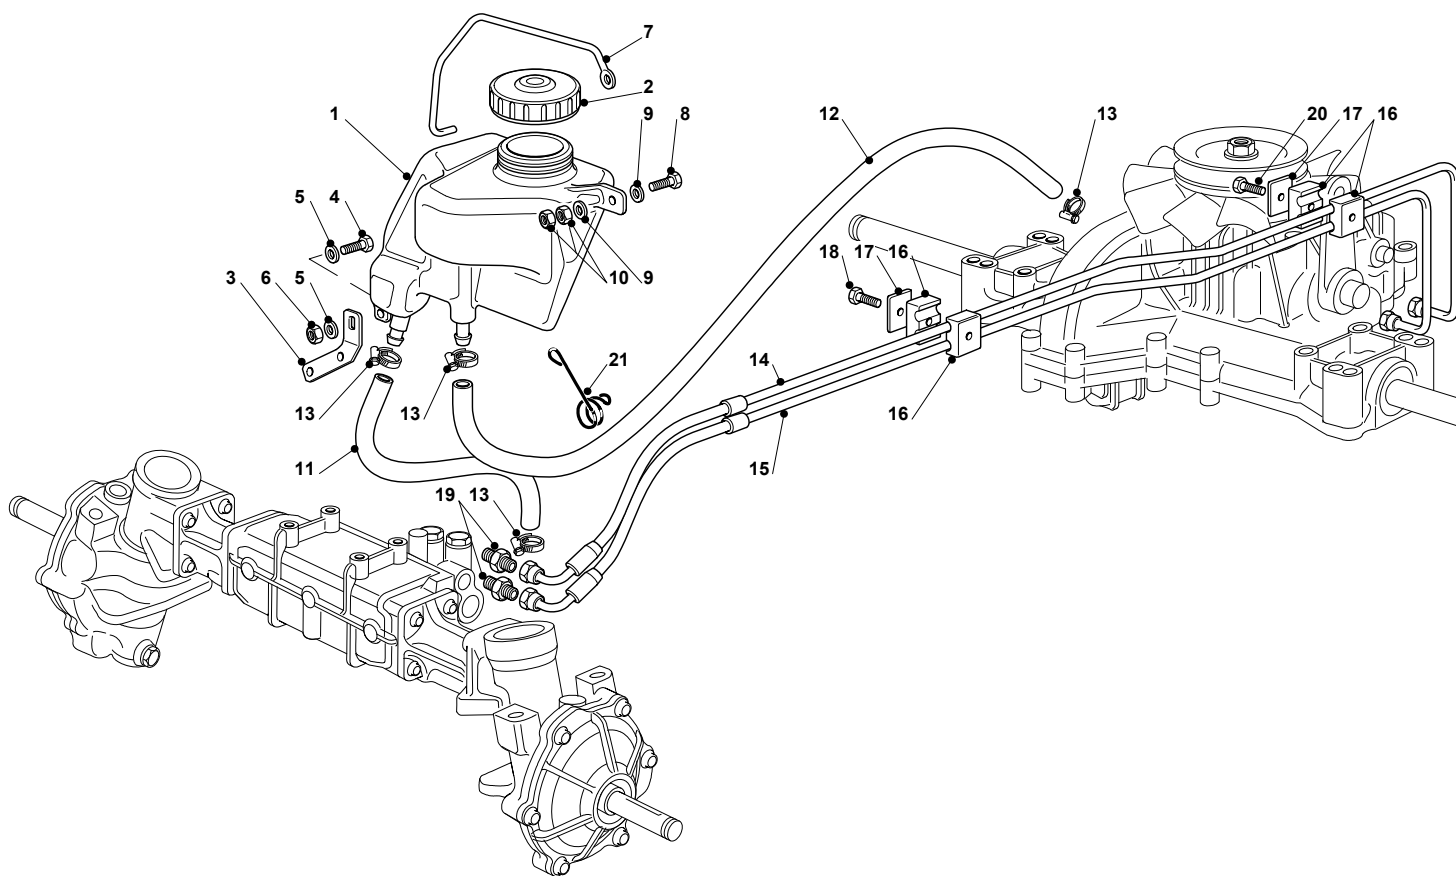

OVERLAND 4WD

OVERLAND 4WD

Pos. Flg.	Antal Quantity	Art. No. Part No	Benämning Tank	Tank	Anmärkning Notes
2	1	125795002/0	Lock	Cap	
3	1	325755059/0	Fästvinkel	Bracket	
4	1	12789100/0	Skruv	Screw	
5	2	12521320/0	Bricka	Washer	
6	1	12154330/0	Mutter	Nut	
7	1	125600085/0	Skydd	Guard	
8	1	12789100/0	Skruv	Screw	
9	2	12521320/0	Bricka	Washer	
10	2	12154330/0	Mutter	Nut	
11	1	325869076/0	Vevstake	Connecting Tube	
12	1	325869077/0	Vevstake	Connecting Tube	
13	4	118375059/0	Fair Led	Fair Led	
14	1	382869200/1	Vevstake	Connecting Tube	
15	1	382869201/0	Vevstake	Connecting Tube	
16	4	325721000/0	Stöd	Support	
17	2	325547249/0	Trombocyt	Plate	
18	1	12689515/0	Skruv	Screw	
19	2	125651001/0	Tube Connection	Tube Connection	
20	1	12674700/0	Skruv	Screw	
21	1	25430239/1	Fjäder	Spring	