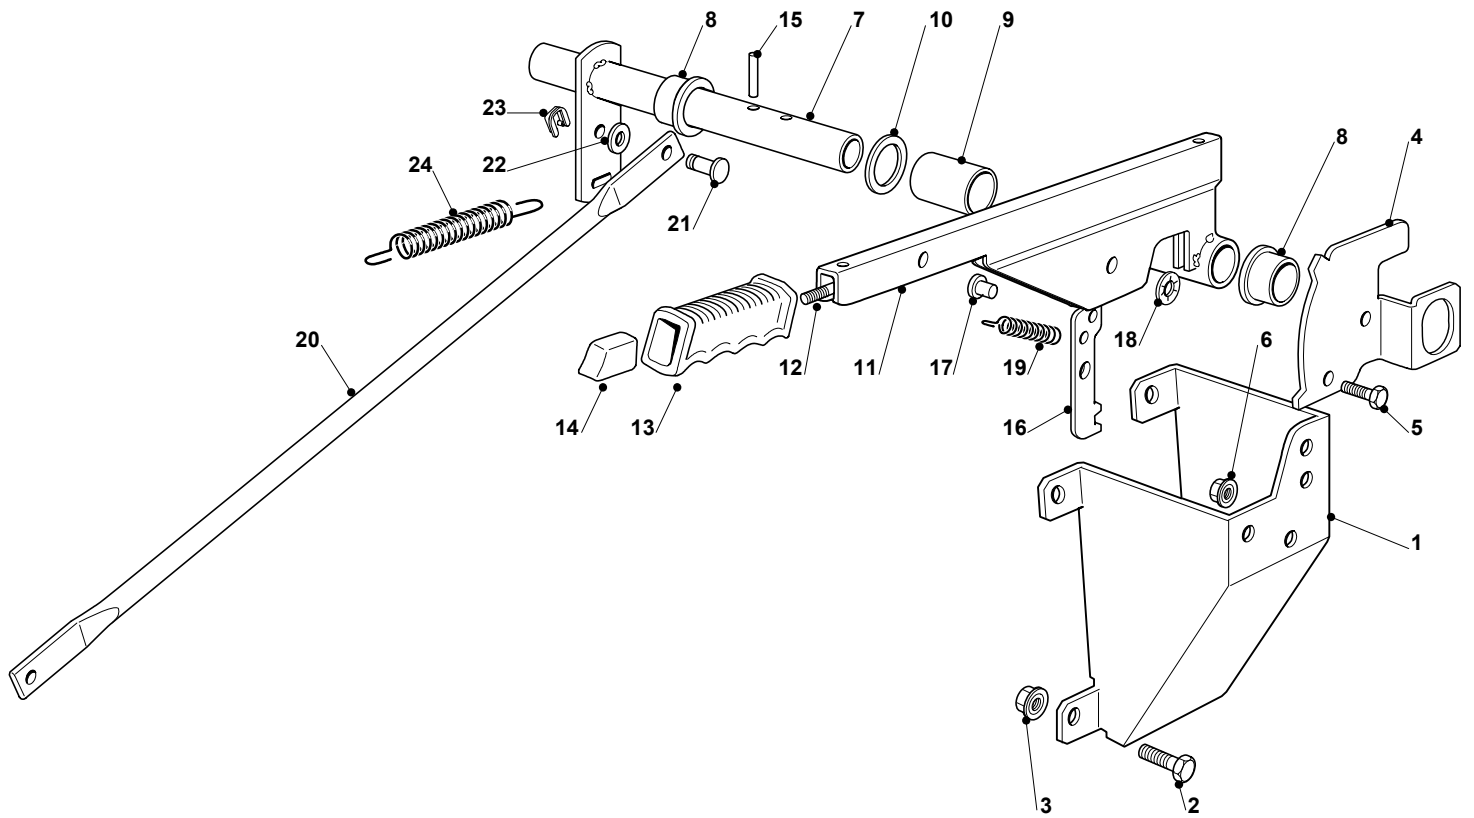

OVERLAND 4WD

OVERLAND 4WD

Pos. Fig.	Antal Quantity	Art No Part No	Benämning	Description	Anmärkning Notes
1	1	325785137/1	Stöd	Support	
2	4	12791011/0	Skruv	Screw	
3	4	12292102/0	Mutter	Nut	
4	1	325735521/0	Sector	Sector	
5	2	12793102/0	Skruv	Screw	
6	2	12293201/0	Mutter	Nut	
7	1	382000551/0	Axel	Axle	
8	2	22034523/0	Bussning	Bush	
9	1	25160025/0	Distans	Spacer	
10	1	22672153/0	Bricka	Washer	
11	1	382318241/0	Spak	Lever	
12	1	25033002/0	Länk	Rod	
13	1	25394504/1	Knopp	Knob	
14	1	25605000/1	Tryckring	Button	
15	2	12620206/0	Stift	Pin	
16	1	25470901/0	Dog	Dog	
17	1	25510011/0	Stift	Pin	
18	1	12604899/0	Låsbricka	Crown Fastener	
19	1	25430208/0	Fjäder	Spring	
20	1	325033077/0	Vevstake	Connecting Rod	
21	1	125510117/0	Stift	Pin	
22	1	25670011/0	Bricka	Washer	
23	7	12436050/0	Trombocyt	Plate	
24	1	25430218/0	Fjäder	Spring