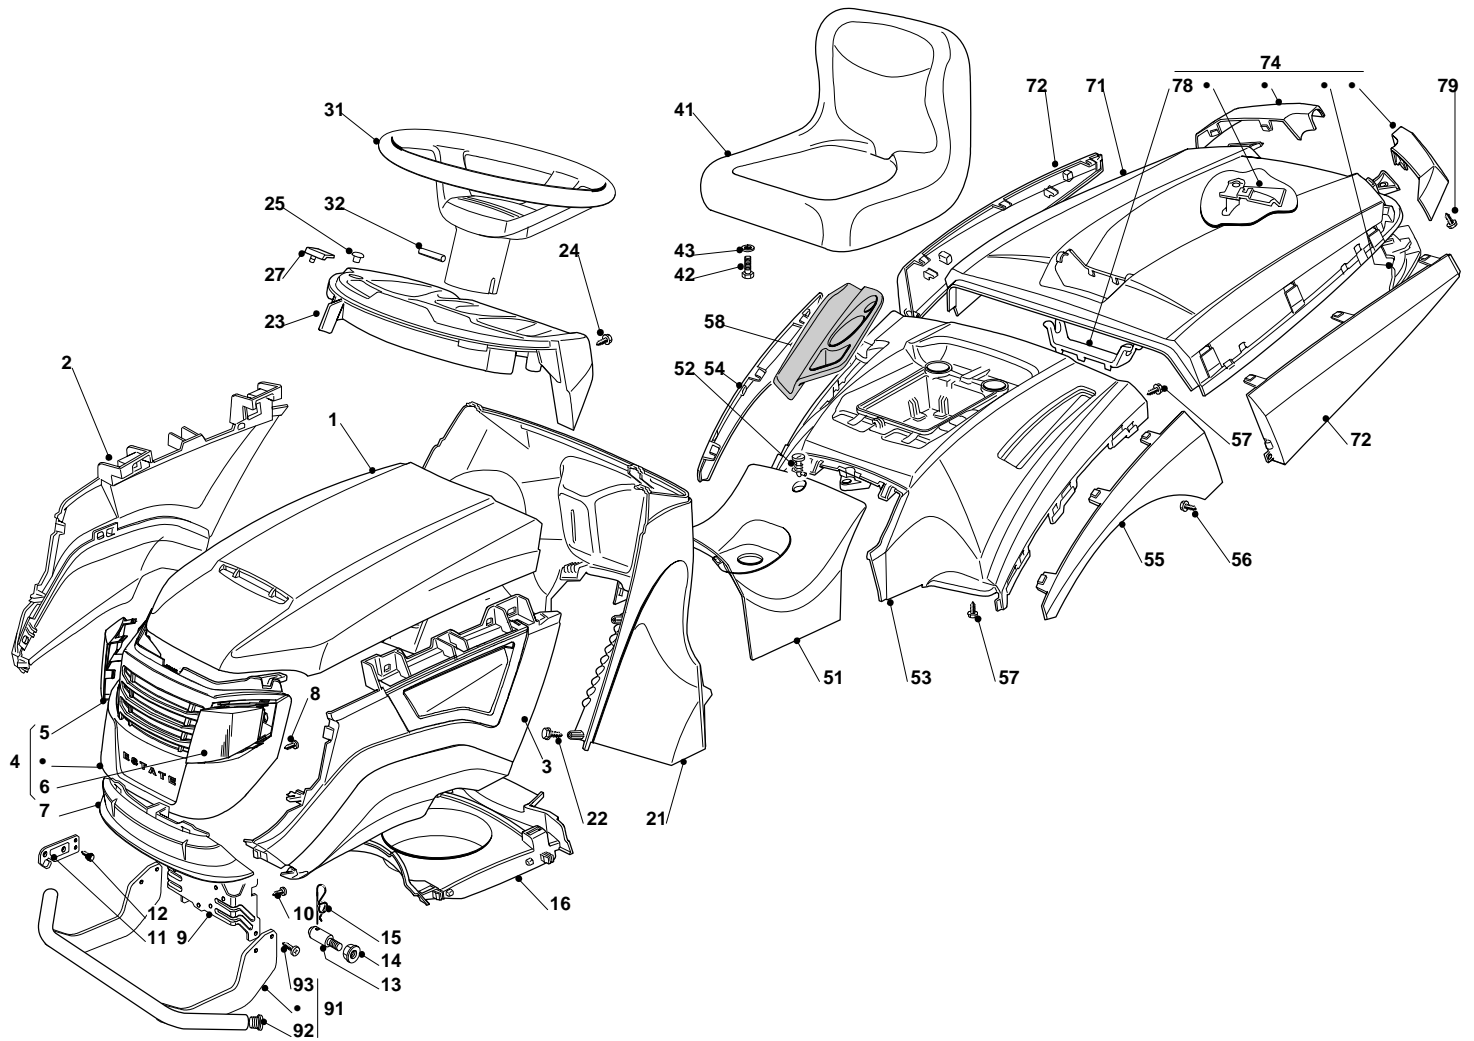

Overland 22 - Model Year 2010

Pos. Fig.	Antal Quantity	Art No Part No	Benämning	Description	Anmärkning Notes
1	1	25076866/0	Upper Engine Hood, Yellow	Upper Engine Hood, Yellow	
2	1	382394611/0	Styrning	Hood, Right	
3	1	382394612/0	Styrning	Hood, Left	
4	1	82394610/0	Motorhuv	Grey Hood, Front	
5	1	25410876/0	Frontkípa	Right Grill	
6	1	25410877/0	Frontkípa	Left Grill	
7	1	25076865/0	Lower Grey Hood, Front	Lower Grey Hood, Front	
8	6	12735403/0	Skruv	Screw	
9	1	25774301/1	Motorhuv	Engine Hood Support	
10	5	12735403/0	Skruv	Screw	
11	2	25547109/1	Plåt	Plate	
12	4	12731580/0	Skruv	Screw	
13	2	25510068/0	Sprint	Pin	
14	2	12293201/0	Mutter	Nut	
15	1	24487998/0	Lísníl	Cotter Pin	
16	1	25108031/0	Inmatningstratt	Conveyor	
21	1	25785231/1	Panel	Dashboard Support	
22	7	12735403/0	Skruv	Screw	
23	1	325120197/1	Panel	Dashboard, Red	
23	1	325120198/1	Panel	Dashboard, Black	
24	4	12728440/0	Skruv	Screw	
25	2	25120200/0	Lock	Plug	
27	2	25260000/0	Hylsa	Grommet	
31	1	25961210/0	Steering Wheel	Steering Wheel	
32	1	12620299/0	Stift	Pin	
41	1	25722457/0	Seat	Seat	
42	4	12793101/0	Skruv	Screw	
43	4	12583500/0	Lísbricka	Grower	
51	1	325110394/0	Kípa	Cover	
52	1	25580020/0	Axelförlängning	Pivot	
53	1	25109754/0	Kípa	Wheels Cover	
54	1	25109753/0	Right Wheel Cover	Right Wheel Cover	
55	1	25109752/0	Left Wheel Cover	Left Wheel Cover	
56	2	12728686/0	Skruv	Screw	
57	4	12735402/0	Skruv	Screw	
58	1	325207184/0	Kípa	Cover	
71	1	25110308/0	Kípa	Grass-Catcher Cover	
72	1	382110255/0	Kípa	Cover Assy	
74	1	382110259/0	Angles Assy	Angles Assy	
78	1	25394009/0	Handtagslock	Handle Cover	
79	4	12735403/0	Skruv	Screw	
91	1	382869039/0	Ljuddämparskydd	Muffler Protection	
92	2	18737860/0	Plugg	Cap	
93	4	12734995/0	Skruv	Screw