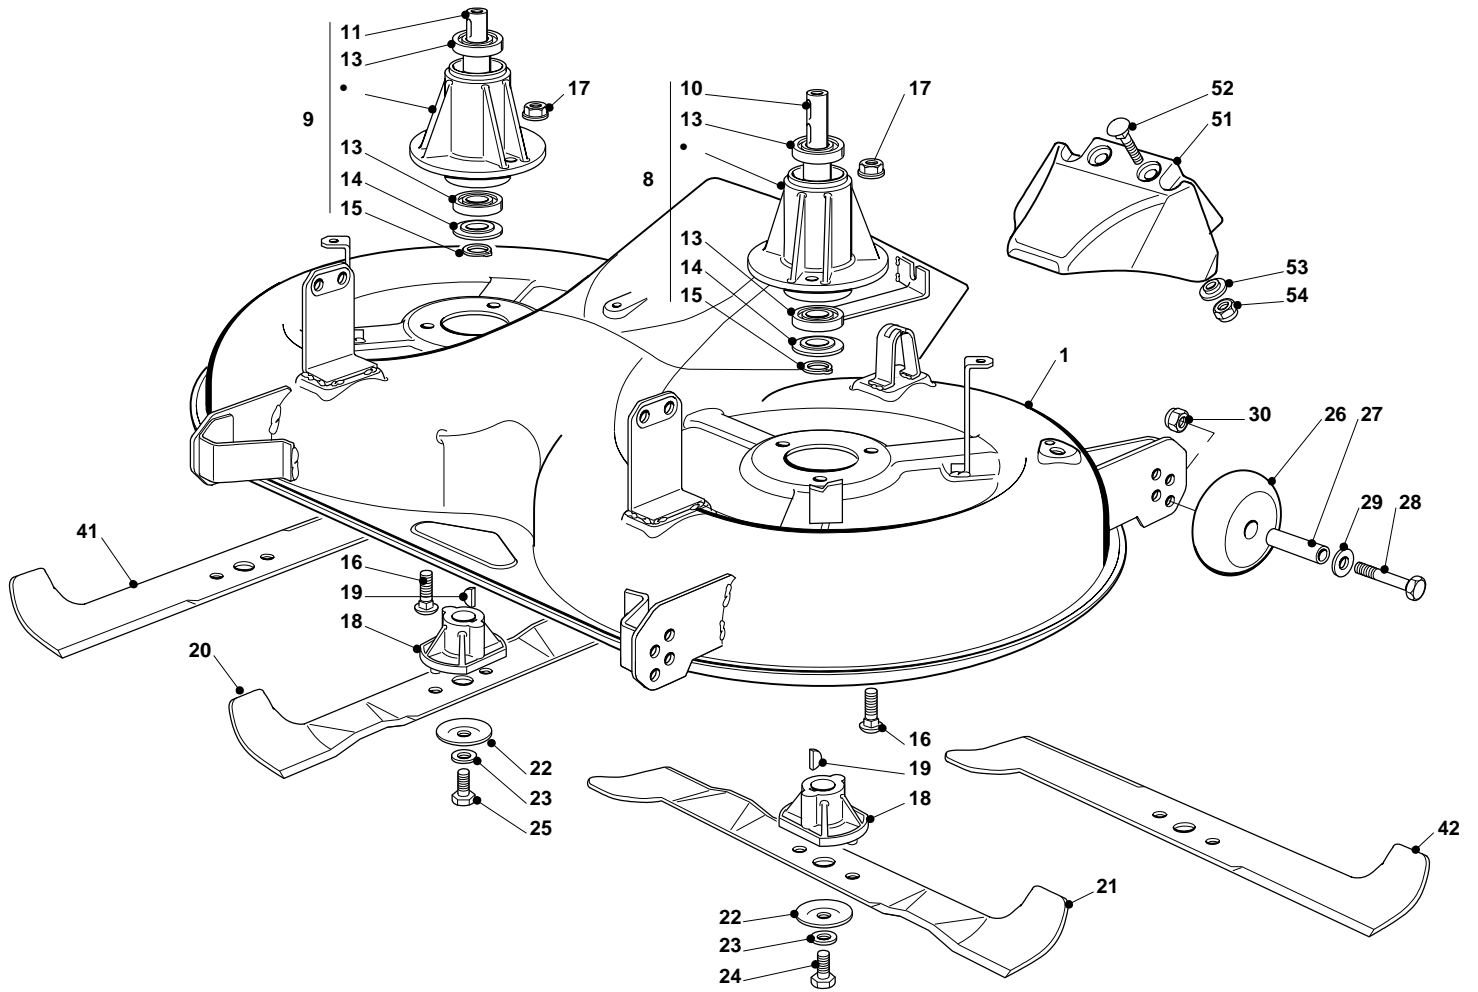

Overland 22 - Model Year 2010

Pos. Fig.	Antal Quantity	Art No Part No	Benämning	Description	Anmärkning Notes
1	1	382564087/2	Cutting Plate Black	Cutting Plate Black	
8	1	82207200/1	Main Shaft Support	Main Shaft Support	
9	1	82207201/2		Secondary Shaft Support	
10	1	25020800/1	Knivaxel	Main Blade Shaft	
11	1	25020801/2	Knivaxel	Secondary Blade Shaft	
13	4	19216032/0	Kullager	Bearing	
14	2	25160501/0	Dammskydd	Dust Cover	
15	2	12609260/0	Seegerring	Seeger	
16	6	12818700/0	Skruv	Screw	
17	6	12154210/0	Mutter	Nut	
18	2	25463200/0	Knivfäste	Blade Hub	
19	2	12139100/0	Kil	Key	
20	1	82004348/0	Kniv	Right Blade Mulching, Winged (Mod. 102)	
21	1	82004347/0	Kniv	Left Blade Mulching, Winged (Mod. 102)	
22	2	22160400/0	Bricka	Elastic Washer	
23	2	12523080/0	Bricka	Washer	
24	1	12735694/0	Skruv	Screw	
25	1	12735695/1	Skruv	Screw	
26	4	82700001/0	Stödhjul	Anti Scalp Wheel D.100	
26	4	82700002/0	Stödhjul	Anti Scalp Wheel D.80	
27	4	25510072/0	Distans	Spacer	
28	4	12692050/0	Skruv	Screw	
29	4	12523060/0	Bricka	Washer	
30	4	12293201/0	Mutter	Nut	
41	1	82004341/1	Kniv	Right Blade, Winged	
42	1	82004340/1	Kniv	Left Blade, Winged	
51	1	325140100/0	Deflektor	Deflector	
52	2	12815210/0	Skruv	Screw	
53	2	25038002/1	Bussning	Bush	
54	2	12154510/0	Mutter	Nut