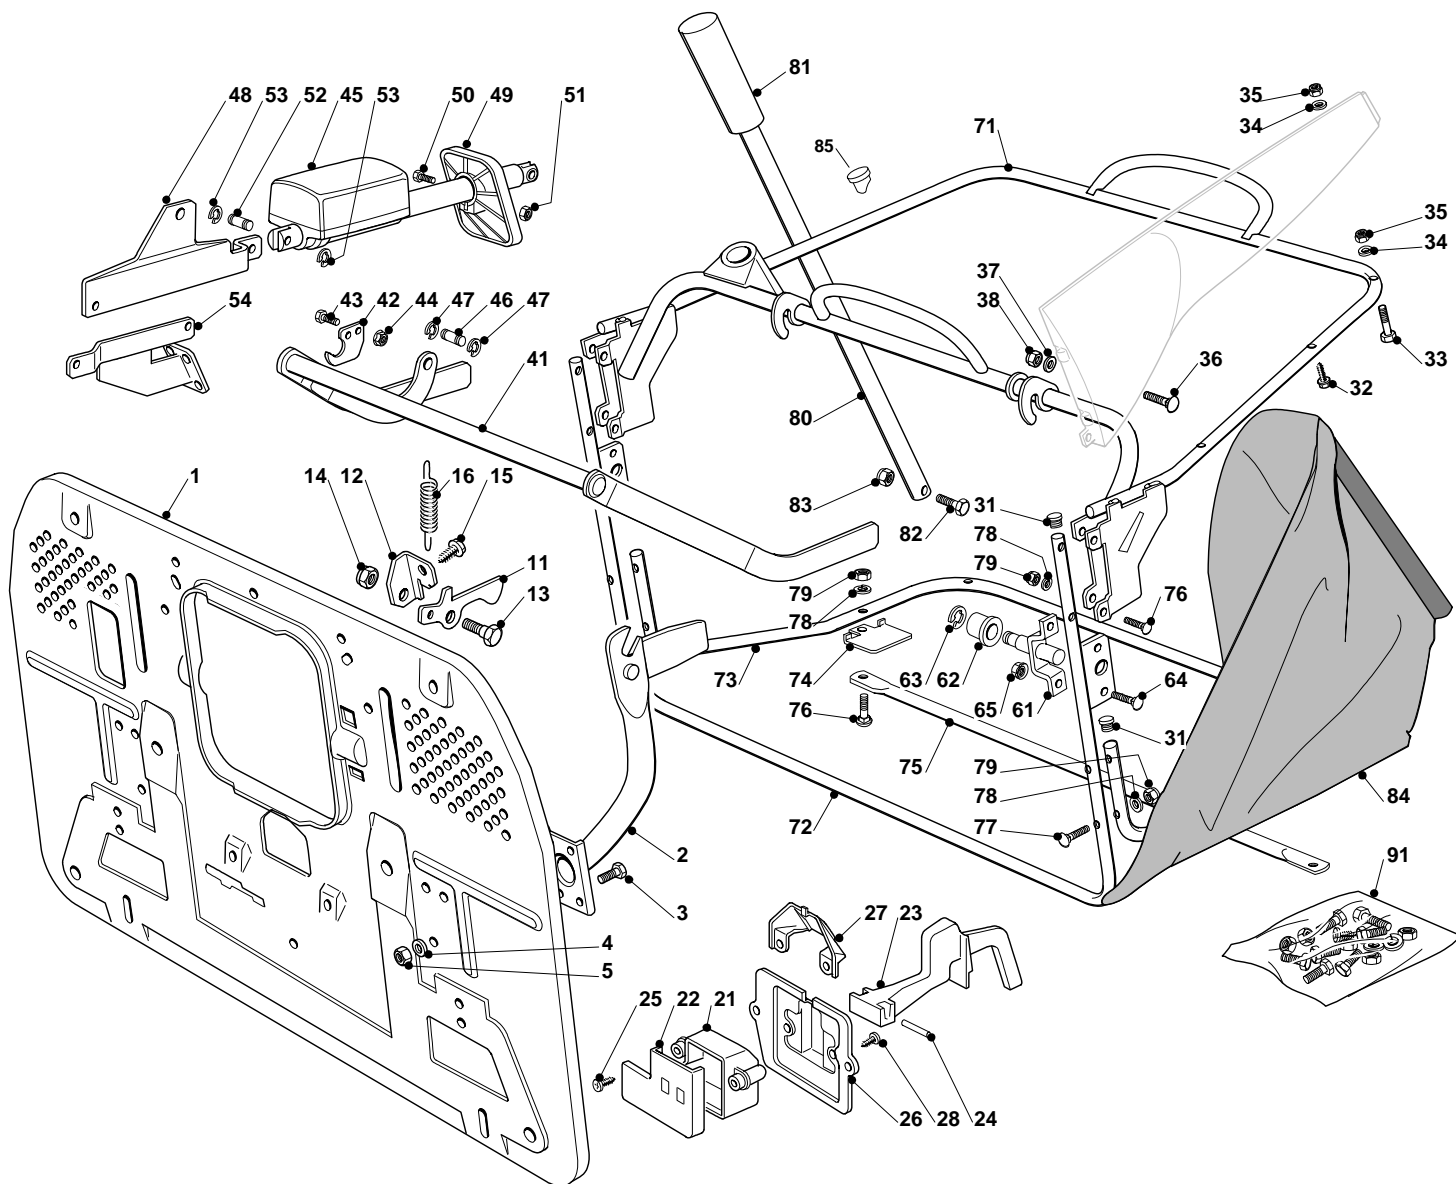

Overland 22 - Model Year 2010

Overland 22 - Model Year 2010

Pos. Fig.	Antal Quantity	Art No Part No	Benämning	Description	Anmärkning Notes
1	1	382547053/0	Mothäll	Plate	
2	2	82774245/0	Stöd	Support	
3	6	12793102/0	Skruv	Screw	
4	6	12523060/0	Bricka	Washer	
5	6	12293201/0	Mutter	Nut	
11	1	325774417/0	Fäste	Clamp	
12	1	25755031/0	Fästvinkel	Bracket	
13	1	25510080/0	Sprint	Pin	
14	1	12292102/0	Mutter	Nut	
15	1	12735122/0	Skruv	Screw	
16	1	27430579/0	Fjäder	Spring	
21	1	25600041/0	Skydd	Micro Protection	
22	1	25600042/0	Överbelastningsskydd	Protection Cover	
23	1	25318124/0	Arm	Lever	
24	1	12400030/0	Stift	Pin	
25	1	12728510/0	Skruv	Screw	
26	1	25785272/0	Knivskydd	Micro Protection	
27	1	25600048/0	Överbelastningsskydd	Protection Cover	
28	2	12728450/0	Skruv	Screw	
31	4	18566110/0	Plugg	Cap	
32	4	12735410/0	Skruv	Screw	
33	2	12689500/0	Skruv	Screw	
34	4	12521330/0	Bricka	Washer	
35	4	12154510/0	Mutter	Nut	
36	2	12815220/0	Skruv	Screw	
37	2	12521330/0	Bricka	Washer	
38	2	12154510/0	Mutter	Nut	
41	1	82000507/0	Axel	Axle	
42	2	25774317/0	Plåt	Plate	
43	4	12815210/0	Skruv	Screw	
44	4	12154510/0	Mutter	Nut	
45	1	18001000/0	Aktuator	Actuator	
46	1	25510083/0	Sprint	Pin	
47	2	12000955/0	Låsring	Benzing	
48	1	25785197/0	Stöd	Support	
49	1	25600060/0	Skydd	Protection	
50	1	12727795/0	Skruv	Screw	
51	1	12154330/0	Mutter	Nut	
52	1	25510083/0	Sprint	Pin	
53	2	12000955/0	Låsring	Benzing	
54	1	82650209/0	Reduktion	Stiffening	
61	2	82785147/0	Stöd	Support	
62	2	25690001/0	Sprint	Roll	
63	2	12000956/0	Låsring	Benzing	
64	4	12818690/0	Skruv	Screw	
65	4	12293201/0	Mutter	Nut	
71	1	382700079/1	Chassi	Upper Frame	
72	1	82800089/0	Chassi	Front Frame	
73	1	325800029/0	Chassi	Lower Frame	
74	1	25547131/0	Plåt	Plate	
75	1	382650039/0	Trådbygel	Lower Stiffening	
76	6	12815220/0	Skruv	Screw	
77	4	12815245/0	Skruv	Screw	
78	10	12521330/0	Bricka	Washer	
79	10	12154510/0	Mutter	Nut	
80	1	25869029/1	Rör	Rod	
81	1	25394508/0	Handtag	Handle	
82	1	12674550/0	Skruv	Screw	
83	1	12154510/0	Mutter	Nut