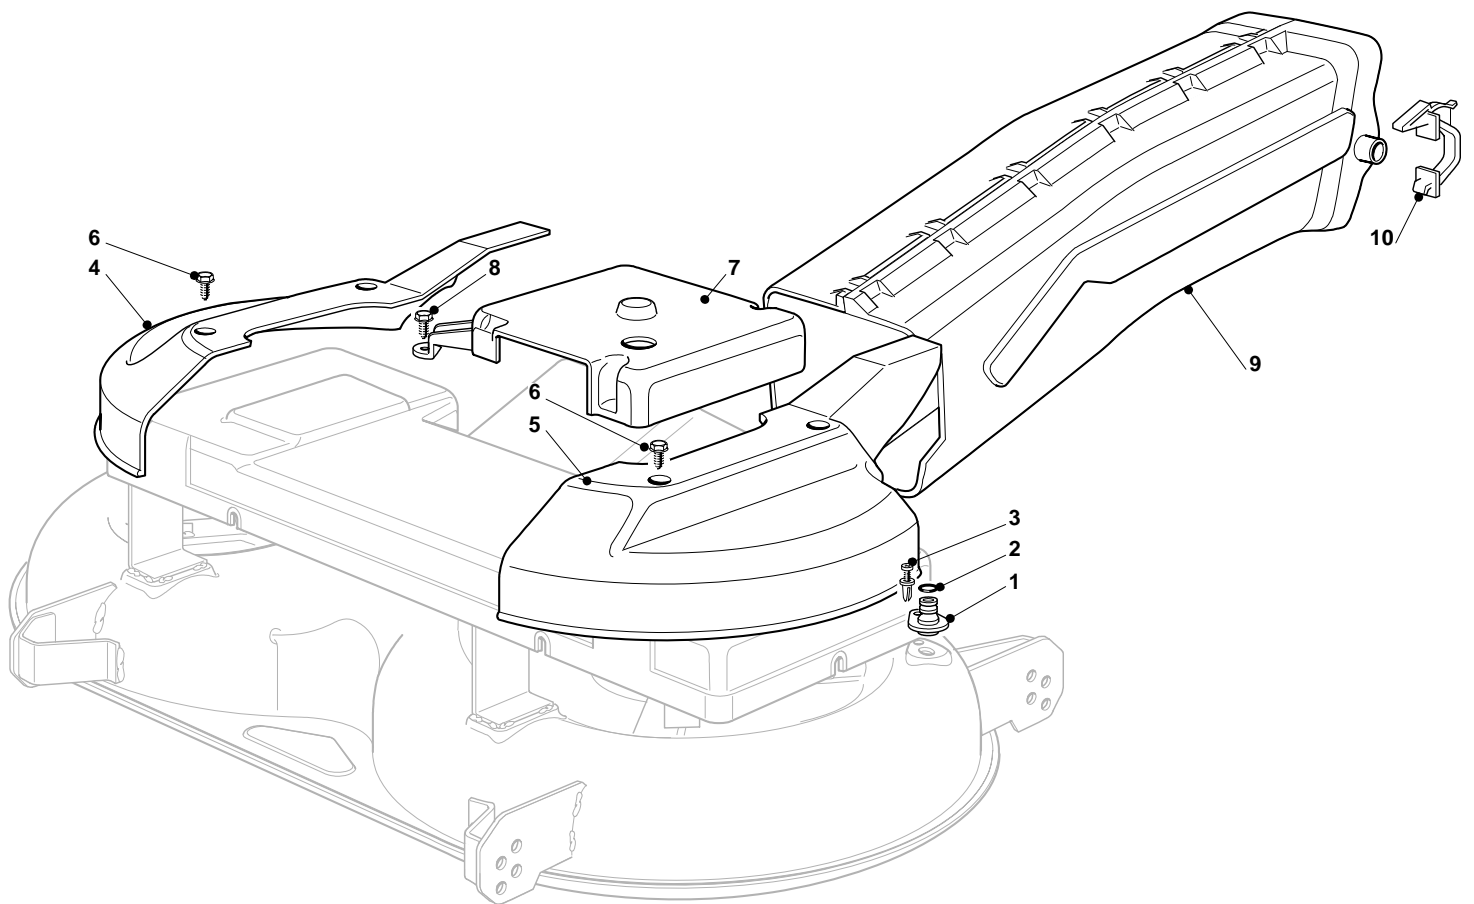

Overland 22 - Model Year 2010

Pos. Fig.	Antal Quantity	Art No Part No	Benämning	Description	Anmärkning Notes
1	2	25033060/0	Water Hose Connection	Water Hose Connection	
2	2	19035000/0	O-ring	Or Ring	
3	2	12500030/0	Rivet	Rivet	
4	1	25060104/0	Skydd	Guard (Tcx)	
4	1	25060113/0	Skydd	Guard Grey	
5	1	25060105/0	Skydd	Guard (Tcx)	
5	1	25060114/0	Skydd	Guard Grey	
6	4	12735403/0	Skruv	Screw	
7	1	25600049/0	Skydd	Guard (Mod. 102)	
8	3	12735403/0	Skruv	Screw	
9	1	382108017/0	Inmatningstratt	Conveyor (Mod. 102)	
10	2	25774373/0	Klämma	Clamp