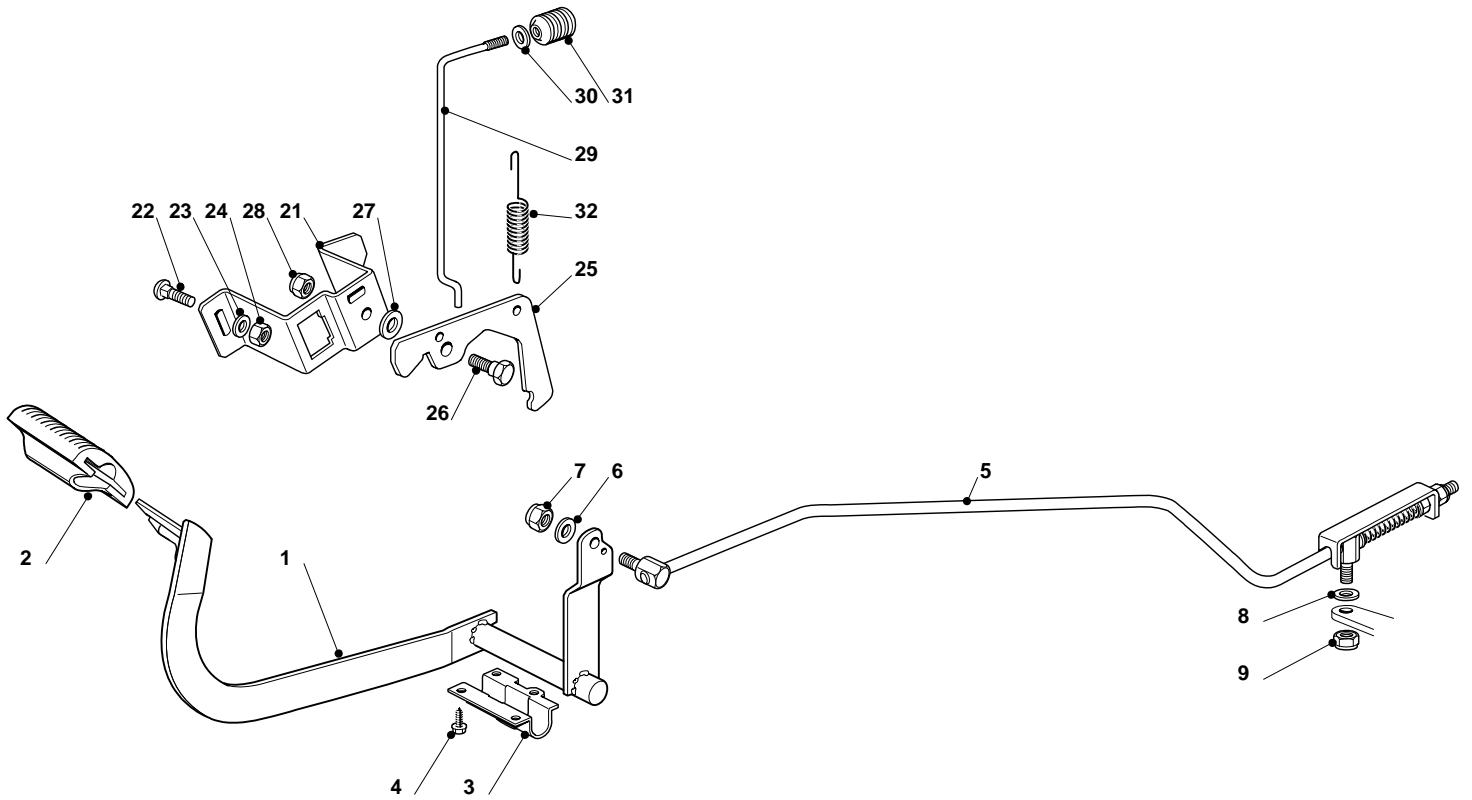

Overland 22 - Model Year 2010

Pos. Fig.	Antal Quantity	Art No Part No	Benämning	Description	Anmärkning Notes
1	1	82500011/2	Pedal	Pedal	
2	1	25110267/0	Clamp Cover	Clamp Cover	
3	1	25547081/1	Plåt	Plate	
4	4	12731601/0	Skruv	Screw	
5	1	382000554/1	Länk	Rod	
6	1	12521350/0	Bricka	Washer	
7	1	12155000/0	Mutter	Nut	
8	1	12521350/0	Bricka	Washer	
9	1	12155000/0	Mutter	Nut	
21	1	325785143/1	Stöd	Support	
22	2	12815210/0	Skruv	Screw	
23	1	12523040/0	Bricka	Washer	
24	2	12154510/0	Mutter	Nut	
25	1	325253009/0	Hake	Hook	
26	1	22524970/2	Sprint	Pin	
27	1	25670011/0	Bricka	Washer	
28	1	12155000/0	Mutter	Nut	
29	1	25033047/0	Länk	Rod (Tx - Ts)	
30	1	12523020/0	Bricka	Washer	
31	1	25394509/1	Knopp	Knob	
32	1	25430213/0	Fjäder	Spring