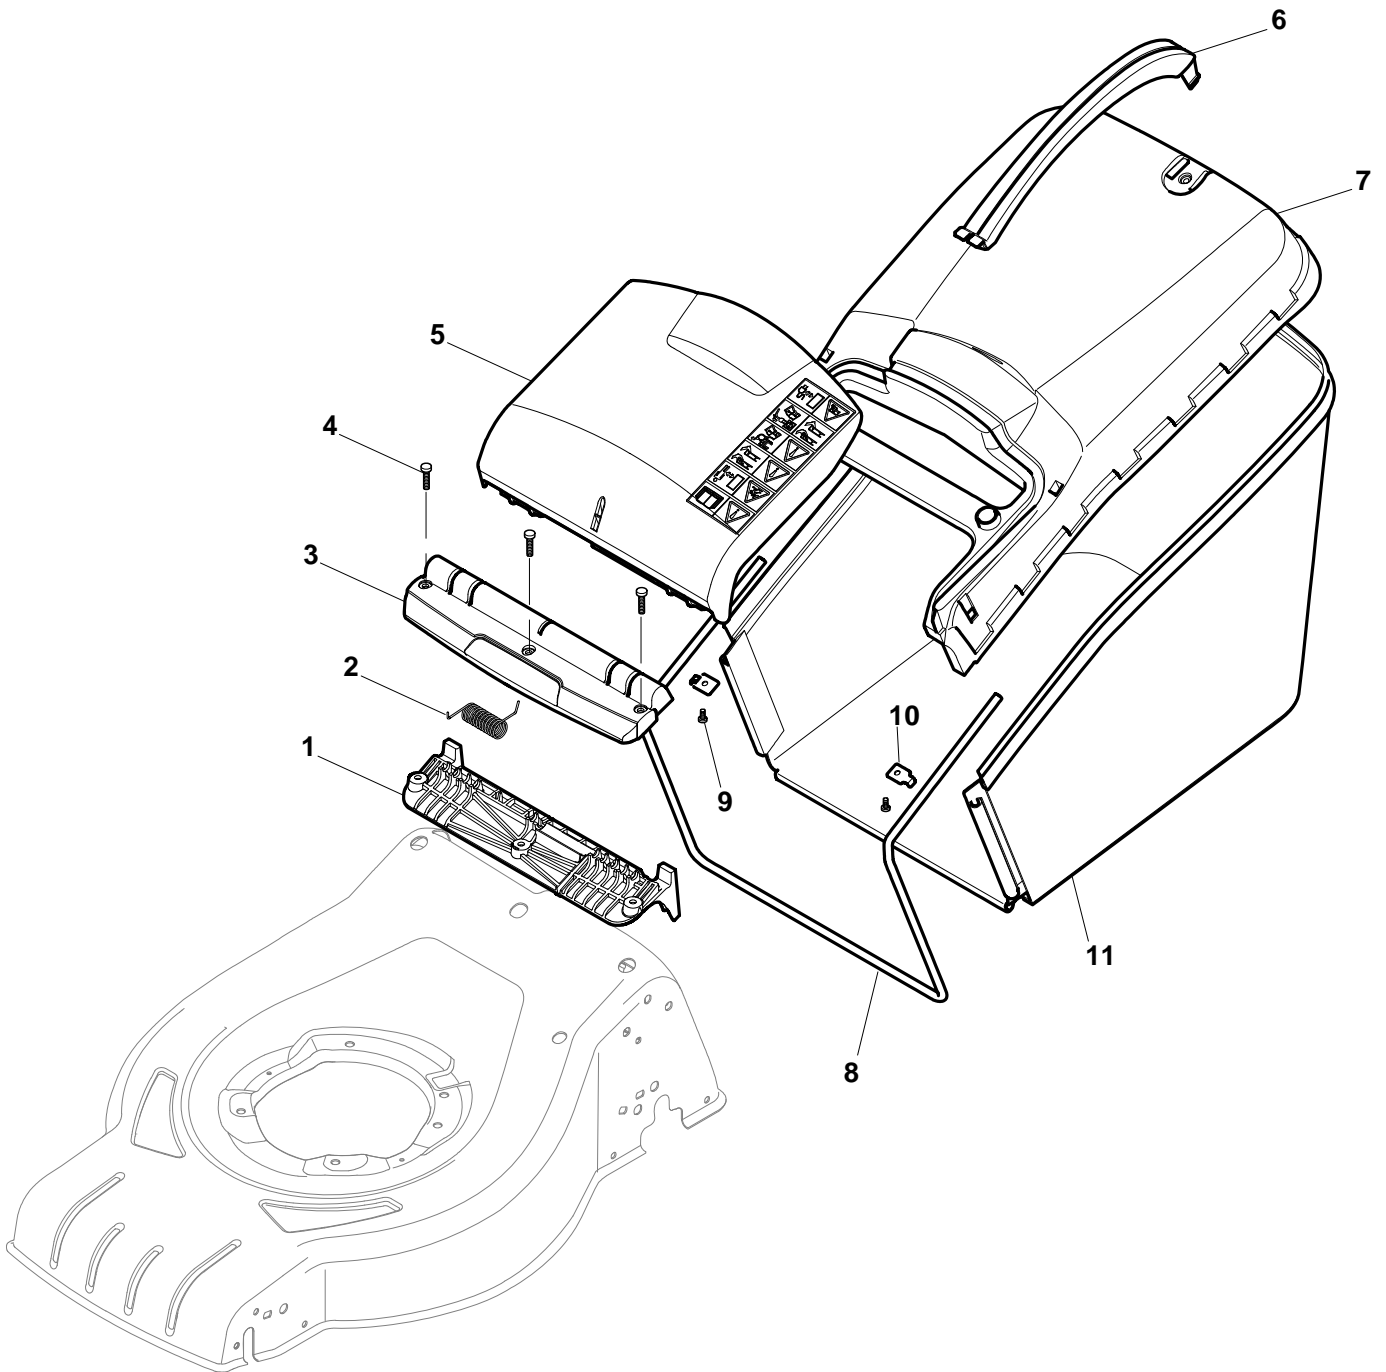

Pos.	Part no.	Q.ty	Description	Description
1	322785331/0	1	Support	Support
2	122450464/0	1	Ressort	Spring
3	322109556/0	1	Couvre , Jaune	Cover, Yellow
3	322109557/0	1	Couvercle, Gris	Cover, Grey
4	112728699/0	1	Vis	Screw
5	322600214/0	1	Pare-Pierres, Jaune	Stone-Guard Yellow
5	322600216/1	1	Pare-Pierres, Gris	Stone-Guard Grey
6	322393646/0	1	Poignée	Handle
6	322393649/0	1	Poignée	Handle
7	322486264/0	1	Sac, Partie Superieure Jaune	Grassbox Upper Part Yellow
7	322486270/0	1	Sac, Partie Superieure, Gris	Grassbox Upper Part, Grey
8	122608561/0	1	Réinforcement Inf	Stiffening Lower
9	12728692/0	2	Vis	Screw
10	322545159/0	2	Plaquette	Plate
11	181002318/0	1	Sac, Toile	Box, Fabric