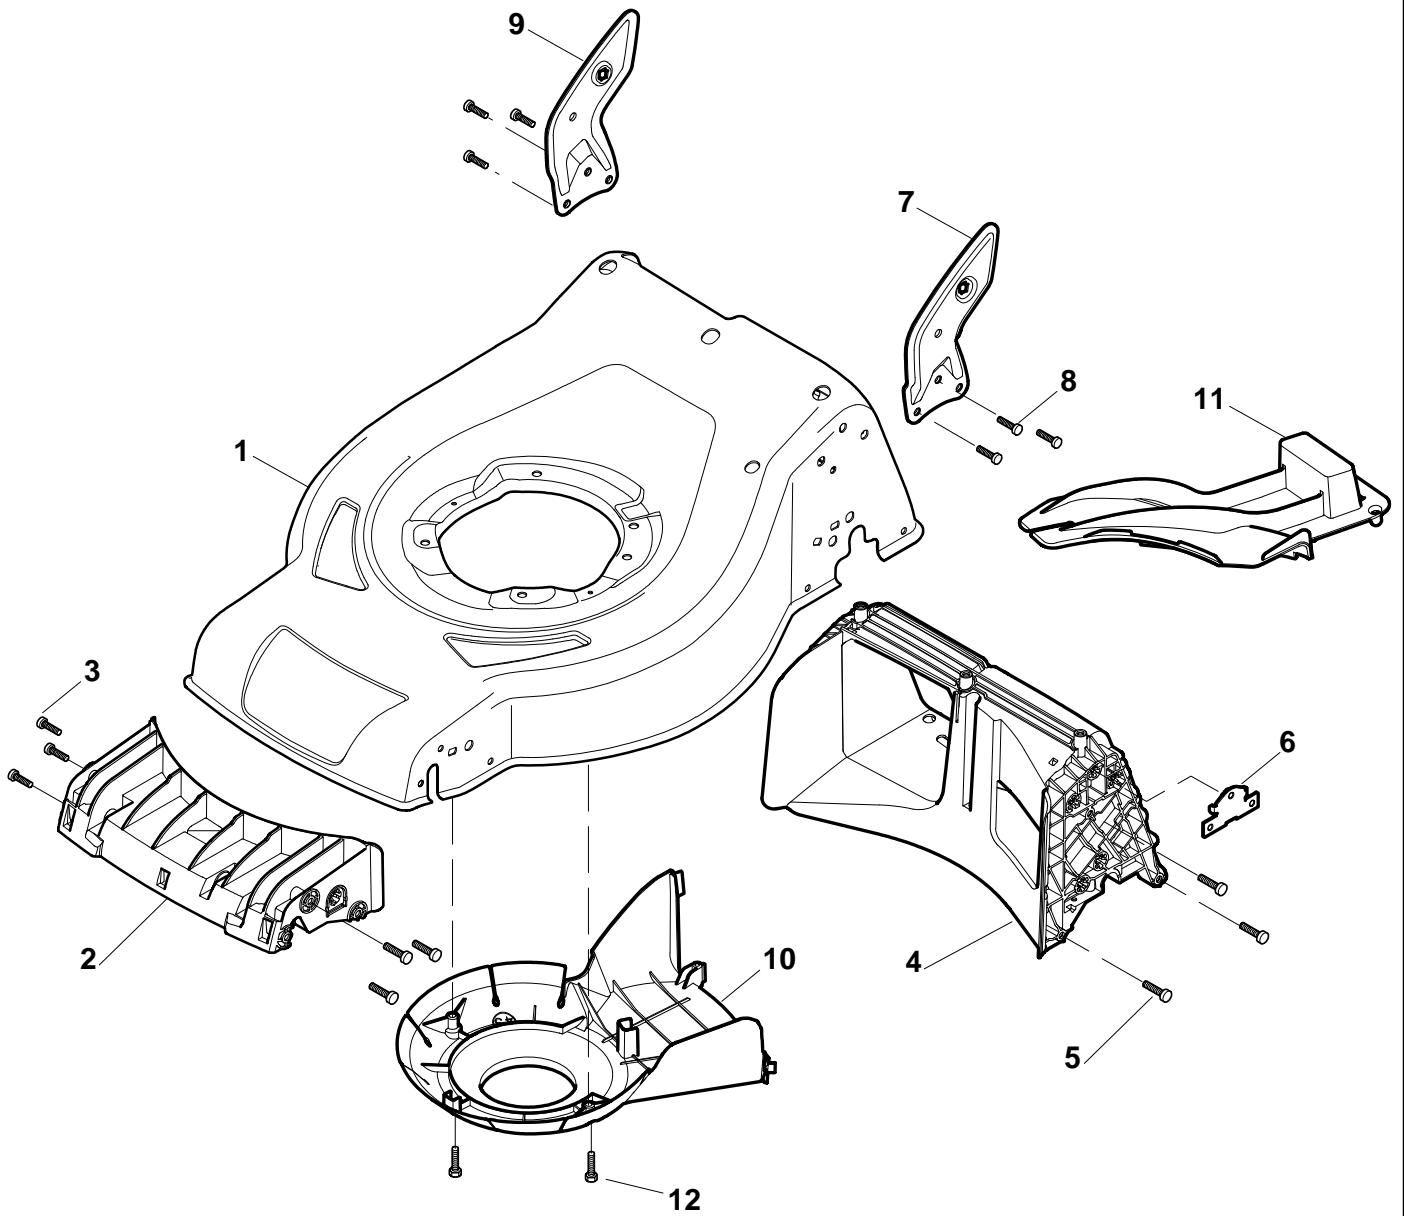

Pos.	Part no.	Q.ty	Description	Description
1	381004020/0	1	Châssis Rouge	Deck Red
1	381004051/0	1	Châssis Noire	Deck Black
2	322108301/1	1	Ens. Convoyeur Avant	Front Conveyor Assy
3	112728699/0	6	Vis	Screw
4	322108302/0	1	Ens. Convoyeur Post.	Rear Conveyor Assy
5	112728699/0	6	Vis	Screw
6	322545213/0	2	Plaquette	Plate
7	381005139/0	1	Bride G	Bracket, L
8	112727801/0	6	Vis	Screw
9	381005137/0	1	Bride D	Bracket, R
10	322060242/0	1	Protection Courroie	Protection, Belt
11	322140239/0	1	Deflecteur	Deflector
12	12728530/0	2	Vis	Screw