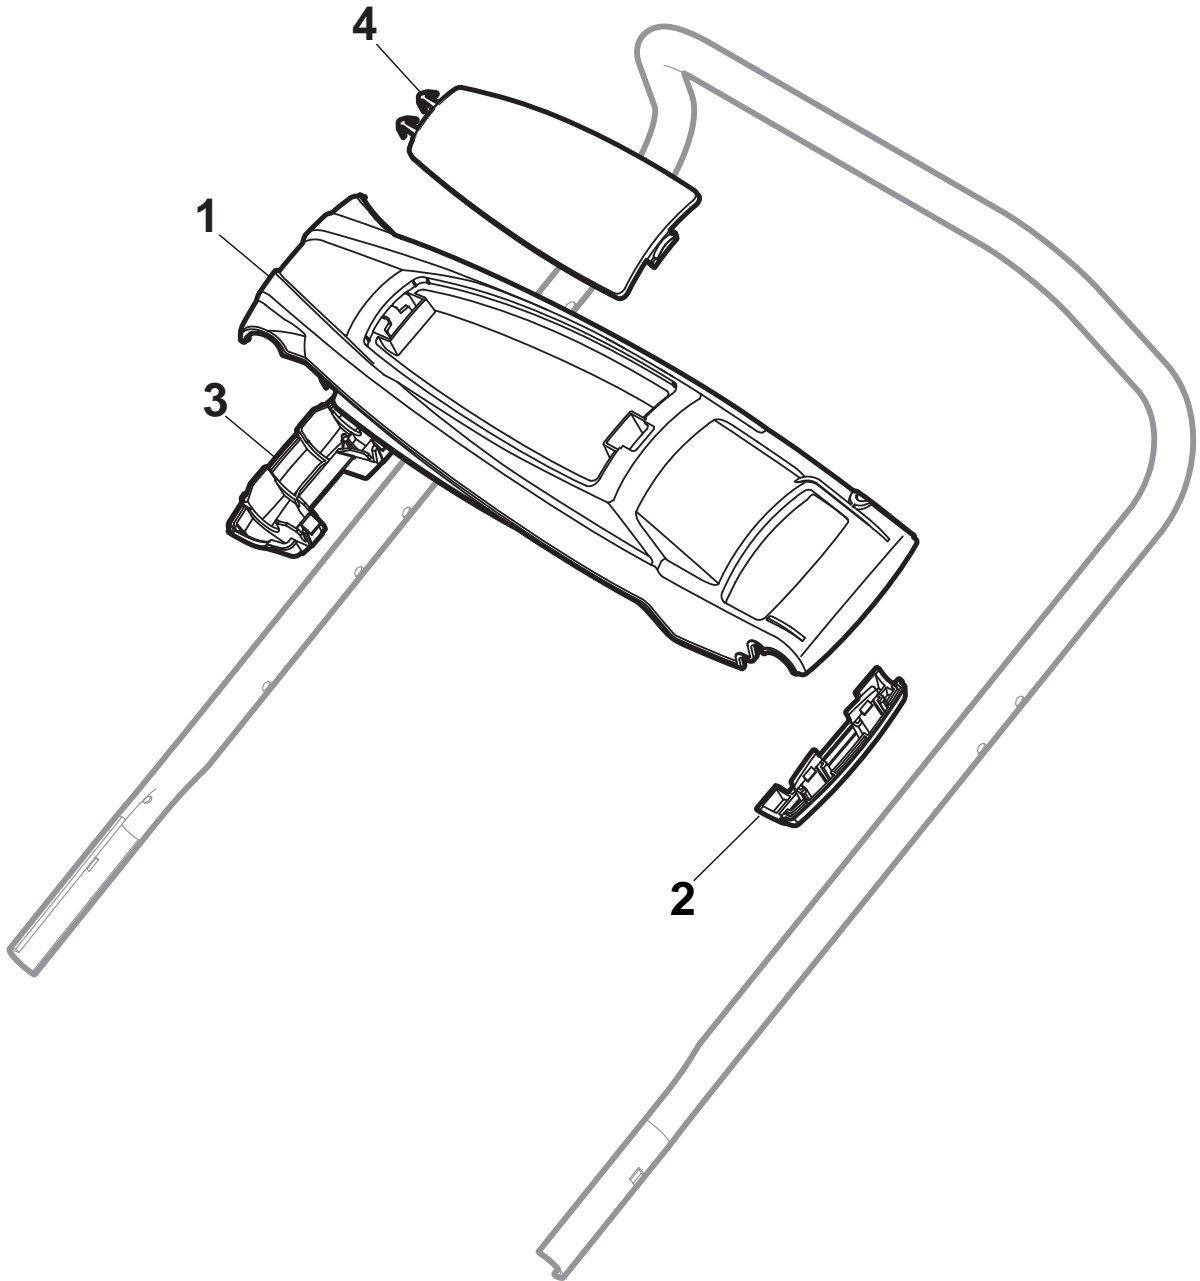

POS	PART. NO	Q.ty	DESCRIPTION	DESCRIZIONE	DESCRIPTION	BESCHREIBUNG	REMARKS
1	322120190/0	1	Dash Board Red	Cruscotto Rosso	Console Rouge	Konsole Rote	
2	322546055/0	1	Plate	Piastrina	Plaquette	Plättchen	
3	322546054/0	1	Plate	Piastrina	Plaquette	Plättchen	
4	322120191/0	1	Cover	Cover Cruscotto	Consol Cover	Konsole Schutz