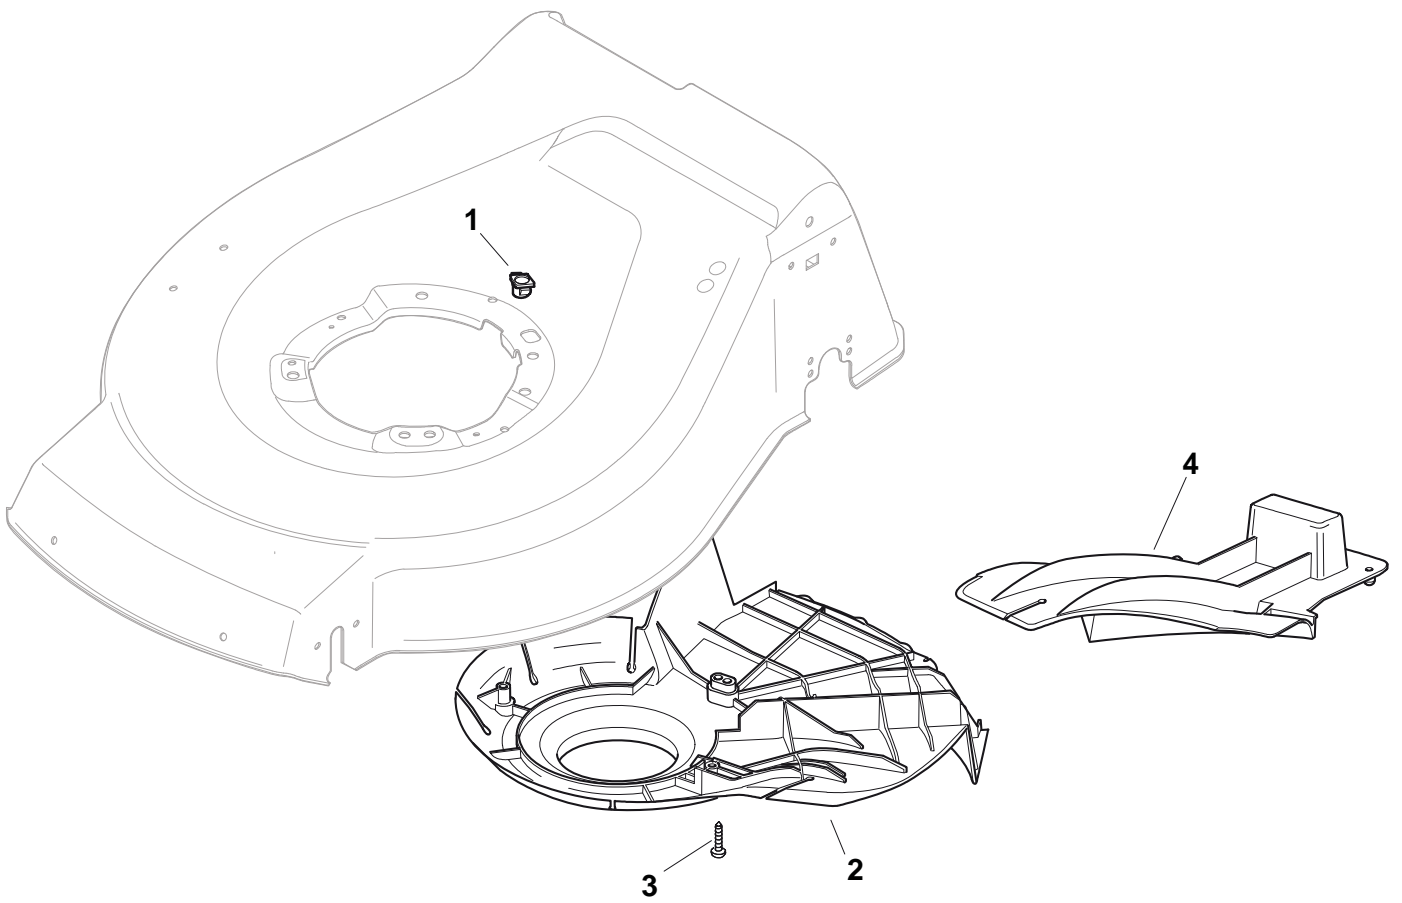

Protection Courroie

/ Protection, Belt

Pos.	Part no.	Q.ty	Description	Description
1	22291150/0	1	Insert De	Rubber Insert
2	322060197/3	1	Protection Courroie	Protection, Belt
3	12728530/0	3	Vis	Screw
4	22140222/0	1	Deflecteur	Deflector