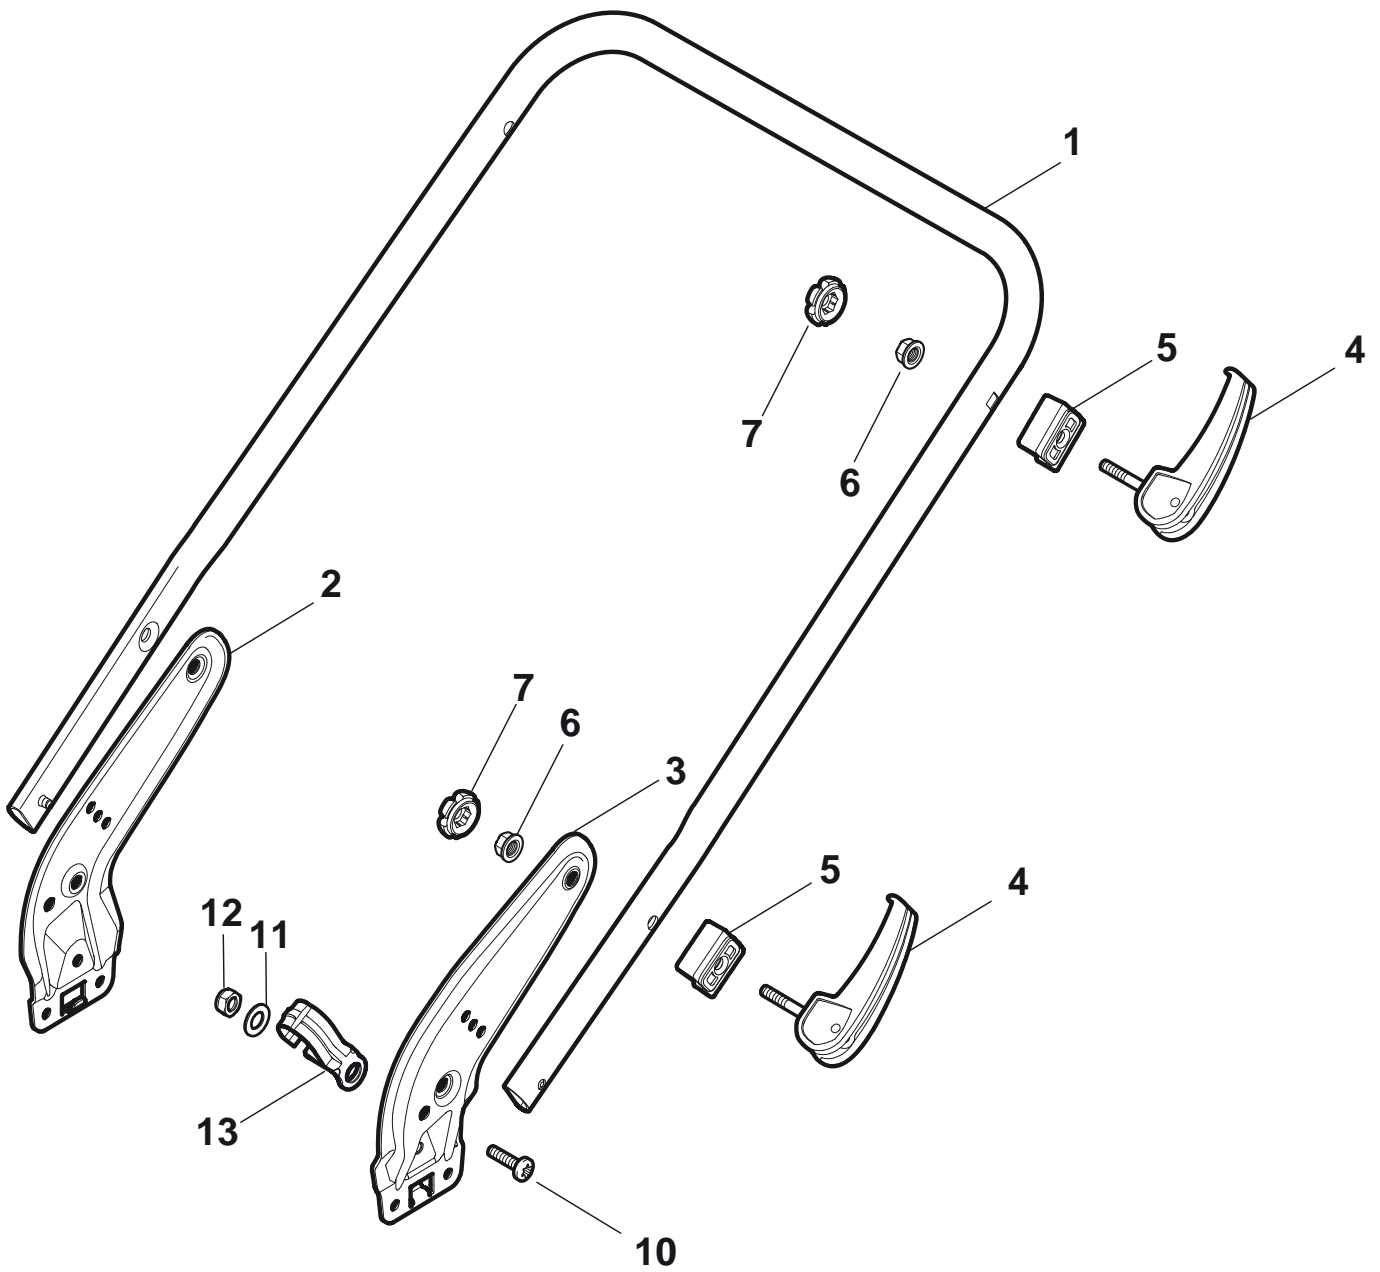

Mancheron, Partie Inferieure

/ Handle, Lower Part

Pos.	Part no.	Q.ty	Description	Description
1	381006719/0	1	Mancheron, Partie Inferieure	Handle, Lower Part
2	381005149/0	1	Bride D	Bracket, R
3	381005151/0	1	Bride G	Bracket, L
4	381003253/0	4	Poignee	Handle
5	322680016/0	4	Support	Support
6	22131750/0	4	Ecrou	Nut
7	322399835/0	4	Poignée	Knob
10	12760605/0	2	Vis	Screw
11	25038002/1	2	Douille	Bush
12	12155000/0	2	Ecrou	Nut
13	322192156/0	1	Fixation De Cable	Fair Led