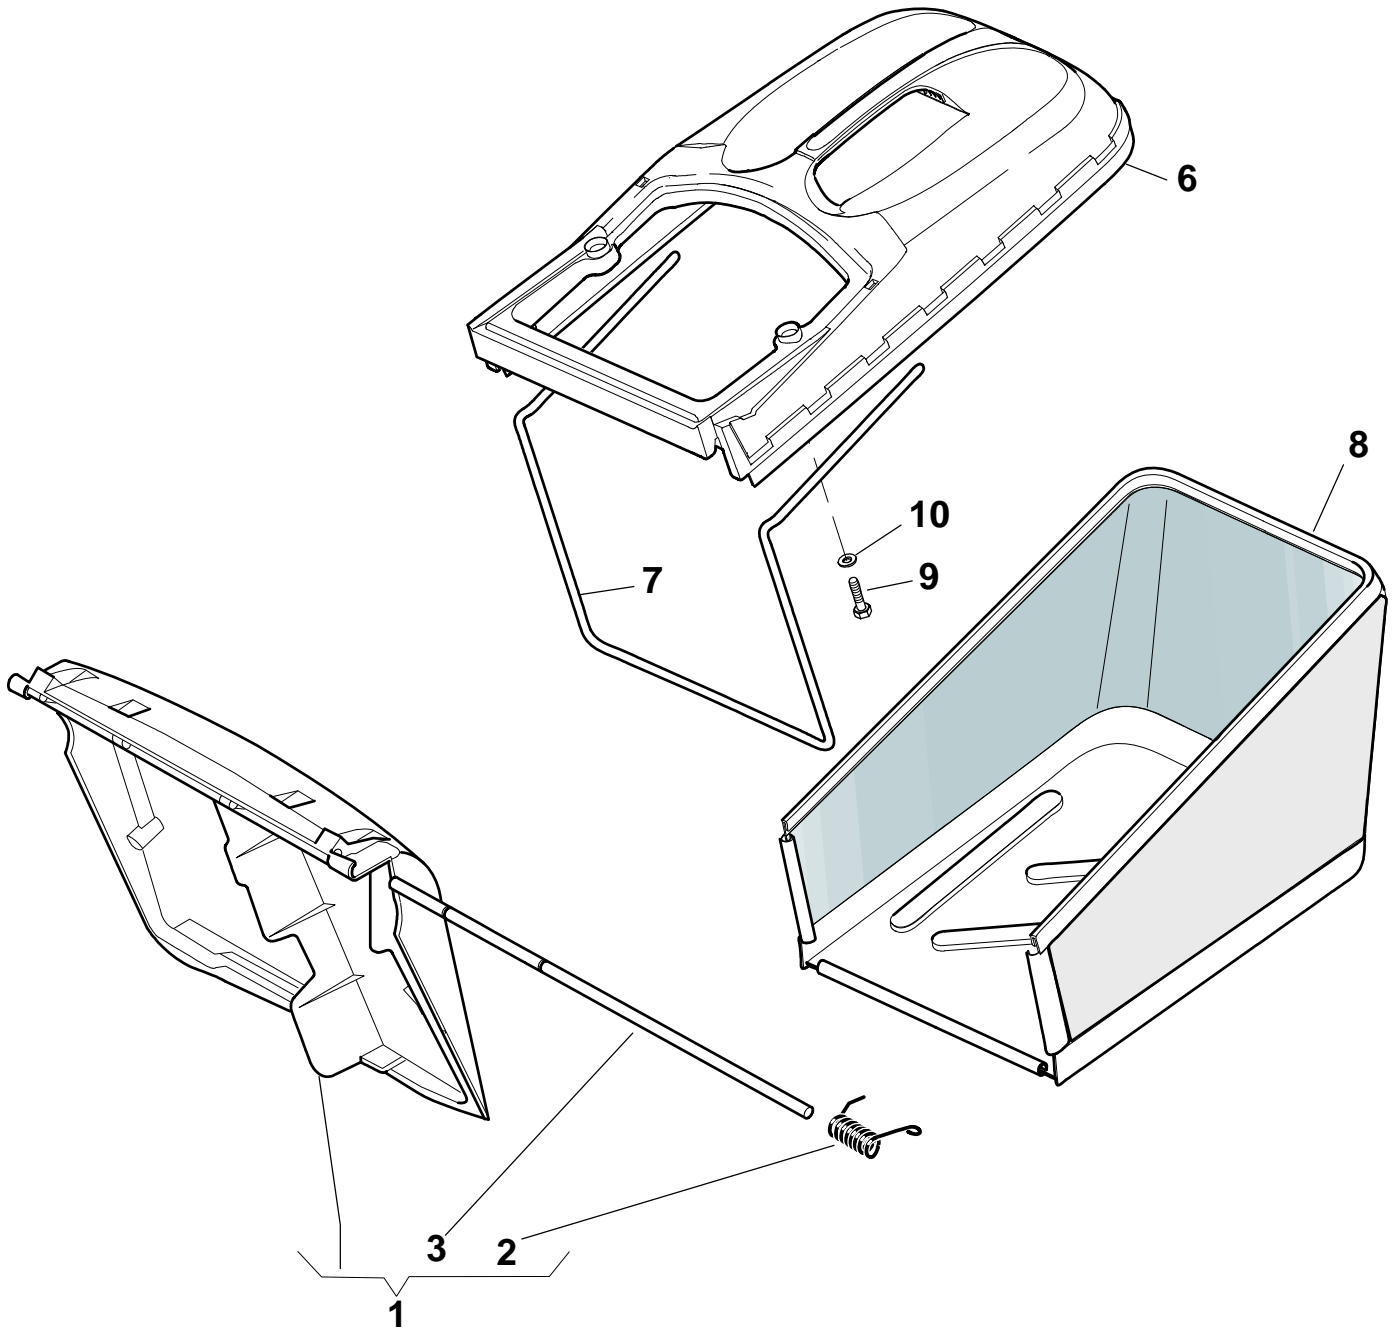

Pos.	Part no.	Q.ty	Description	Description
1	381008050/0	1	Pare-Pierres	Stone-Guard
2	22451000/0	1	Ressort	Spring
3	22517857/0	1	Pivot	Pin
6	22486102/0	1	Sac, Partie	Grass-Box, Upper
7	22608526/0	1	Rénforcement Inf	Stiffening Lower
8	81002212/0	1	Sac, Toile	Box, Fabric
9	12728680/0	2	Vis	Screw
10	12523050/0	2	Rondelle	Washer