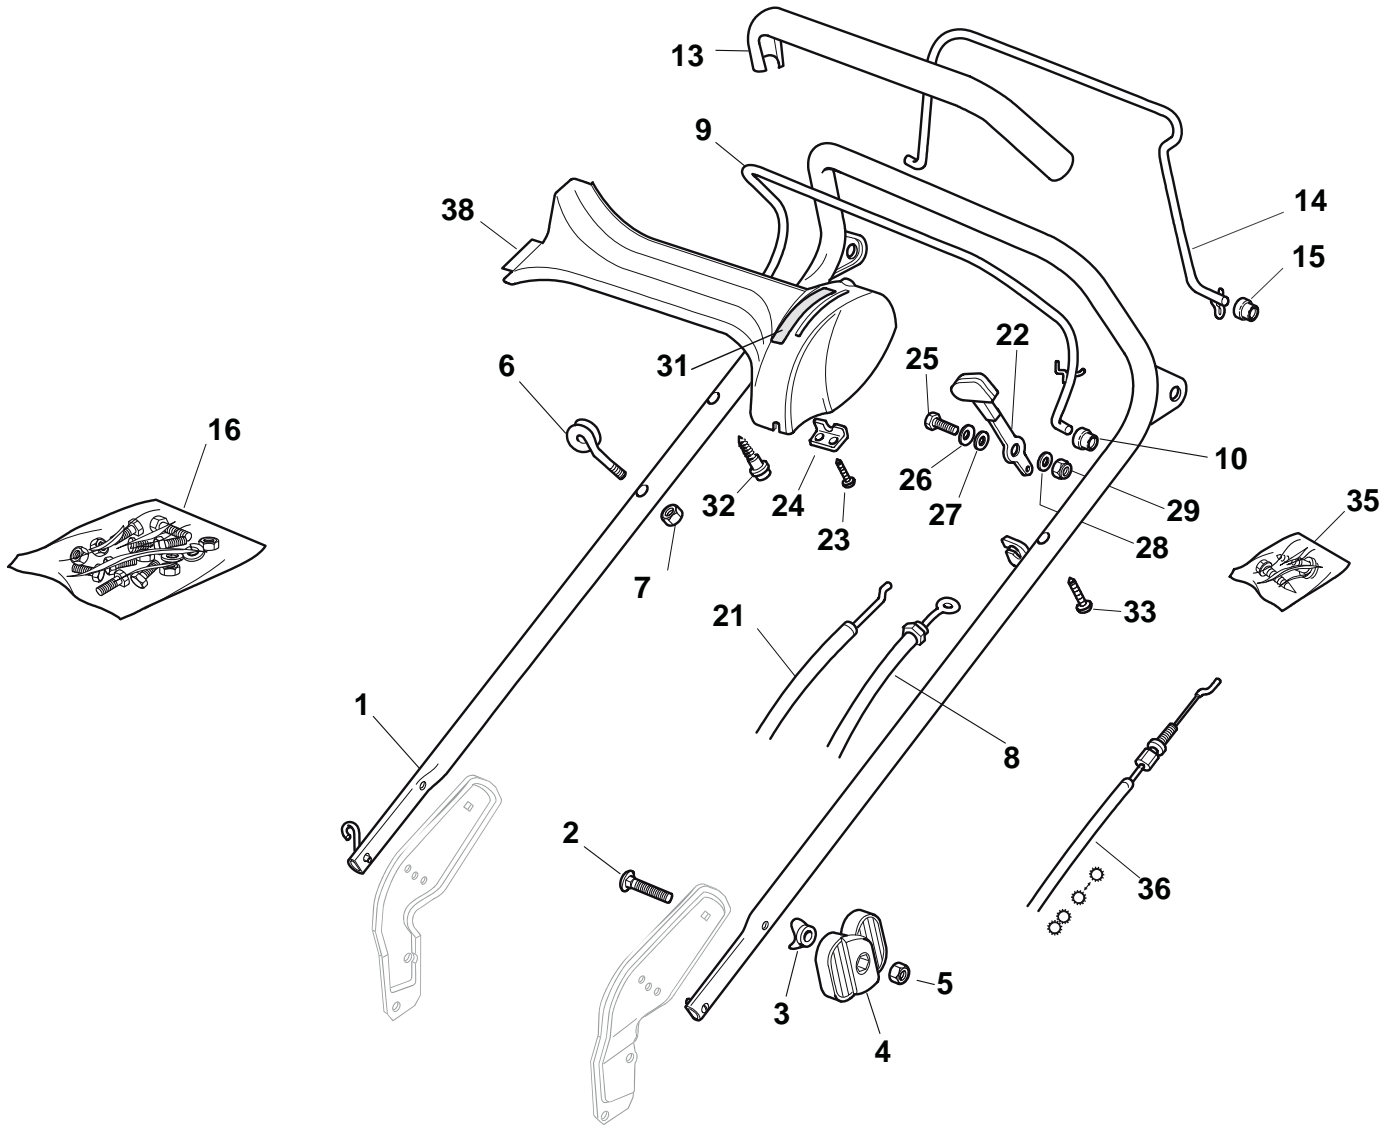

Mancheron

/ Handle

Pos.	Part no.	Q.ty	Description	Description
1	81006861/0	1	Mancheron, Partie Superieure	Handle, Upper Part
2	12819120/0	2	Vis	Screw
3	22680006/1	2	Rondelle	Washer
4	22399803/0	2	Poignée	Knob
5	12293200/0	2	Ecrou	Nut
6	22430309/0	1	Ressort De Guide	Guide Spring
7	12154330/0	1	Ecrou	Nut
8	81000634/0	1	Cable Frein Moteur	Cable, Thread Engine Brake
9	181003332/1	1	Levier Frein Moteur	Lever, Engine Brake
10	22041966/0	2	Douille	Bush
13	22291050/0	1	Poignée Noire	Handgrip Black
14	81003288/1	1	Levier Traction	Lever, Driving
15	22041965/1	2	Douille	Bush
16	381008610/1	1	Dotation Visserie	Outfit, Screws
21	81007160/0	1	Cable, Accelérateur	Throttle Cable
22	81007280/2	1	Levier,	Lever, Throttle
23	12735105/0	2	Vis	Screw
24	22981467/0	1	Plaquette	Plate
25	12791500/0	1	Vis	Screw
26	12530060/0	1	Rondelle Elastique	Elastic Washer
27	12523040/0	1	Rondelle	Washer
28	12523040/0	1	Rondelle	Washer
29	12154510/0	1	Ecrou	Nut
31	114356744/1	1	Etiquette	Label
32	22943006/0	1	Vis	Screw
33	12728460/0	1	Vis	Screw
35	81008609/0	1	Dotation Visserie Console	Outfit, Dash-Board Screws
36	81000744/0	1	Câble, Commande Traction	Cable, Rear Drive
36	81000747/0	1	Câble, Commande Traction	Cable, Rear Drive
38	22120173/0	1	Console Rouge	Dash Board Red