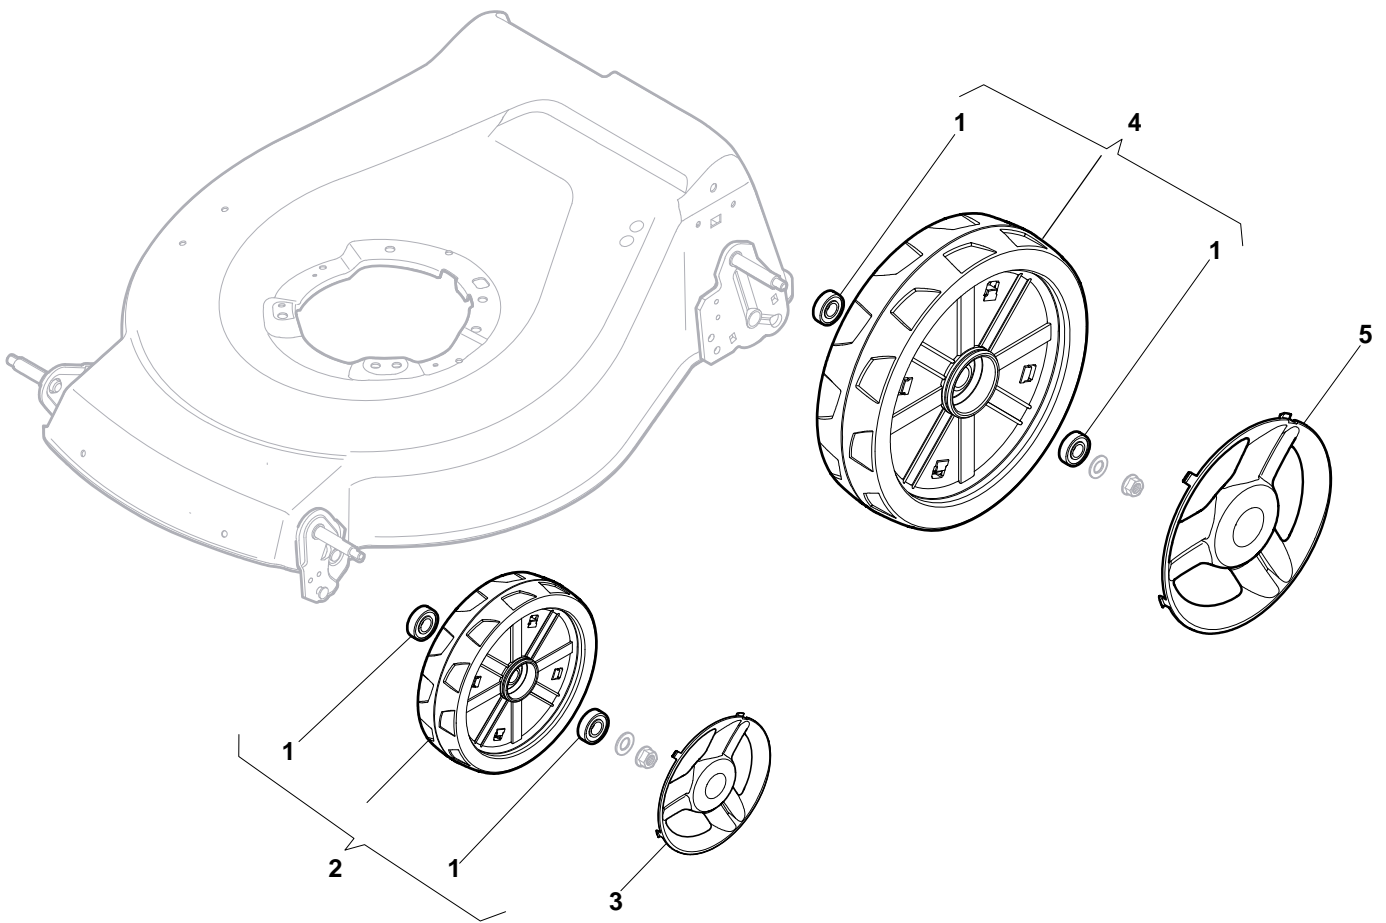

Pos.	Part no.	Q.ty	Description	Description
1	119216035/0	4	Coussinet	Bearing
2	381007483/0	2	Roue Ø 200	Wheel Ø 200
3	322110690/0	2	Couvre-Moyeu Blanche	Hub Cap White
4	381007478/0	2	Roue Ø 280	Wheel Ø 280
5	322110691/0	2	Couvre-Moyeu Blanche	Hub Cap White