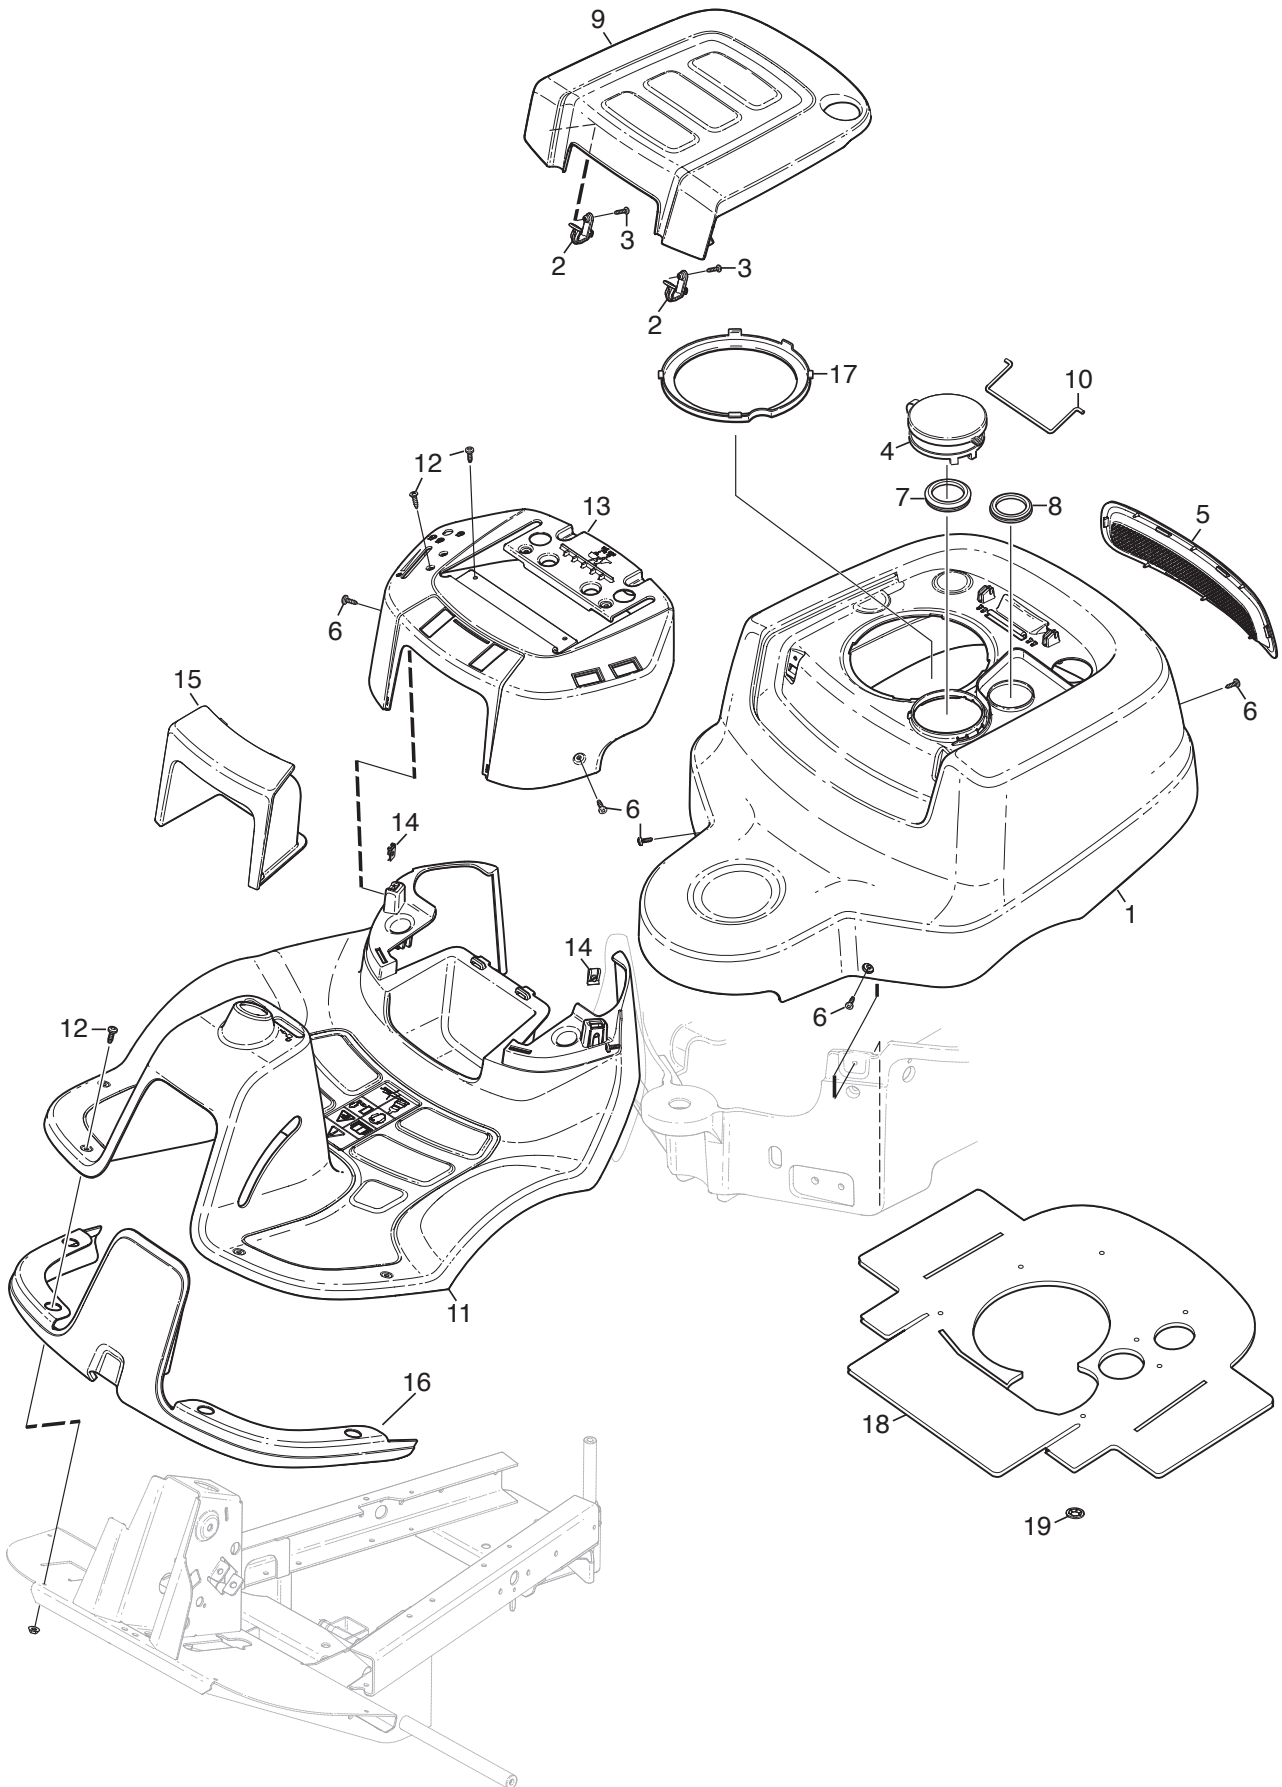

Reservdelskatalog Parts Catalogue

Park 220

2F5820321/S16 - Season 2016

- Use GLOBAL GARDEN PRODUCT Genuine Spare Parts specified in the parts list for repair and/or replacement.
 - The contents described in the parts list may change due to improvement.
 - The drawings of the spare parts are only indicative and might not represent the part in question exactly.
 - The indications "right" - "left" - "front" - "rear" refer to the position of the operator when using the machine.
- When placing orders of parts for repair and/or replacement, make sure that the illustrated parts list is the one applying to the machine's year of manufacture, as shown on the identification plate attached to the machine.

www.stiga.com

Utgåva Issue 18 - 2016		Monteringsdetaljer Assembly parts			
Pos. Fig.	Antal Q.ty	Art nr Part No	Benämning	Description	Anmärkning Notes
1	2	9595-0262-00	Spännstift	Locating Pin	
2	4	9959-0820-16	Skruv	Screw	
3	2	1134-4185-01	Ansatsbricka	Flange Washer	
4	4	112523060/0	Bricka	Washer	
5	2	1134-4734-01	Tändningsnyckel	Ignition Key	
6	1	1134-6113-01	Skruv	Screw	
11	1	137510307/0	Stift	Pin	
12	1	112642450/0	Stift	Pin	
13	1	1134-0072-02	Linhjul	Steering Pulley	
14	1	337774098/0	Fäste	Bracket	
15	1	112523060/0	Bricka	Washer	
16	1	322399804/1	Mutter	Nut	
17	1	112155000/0	Mutter	Nut	