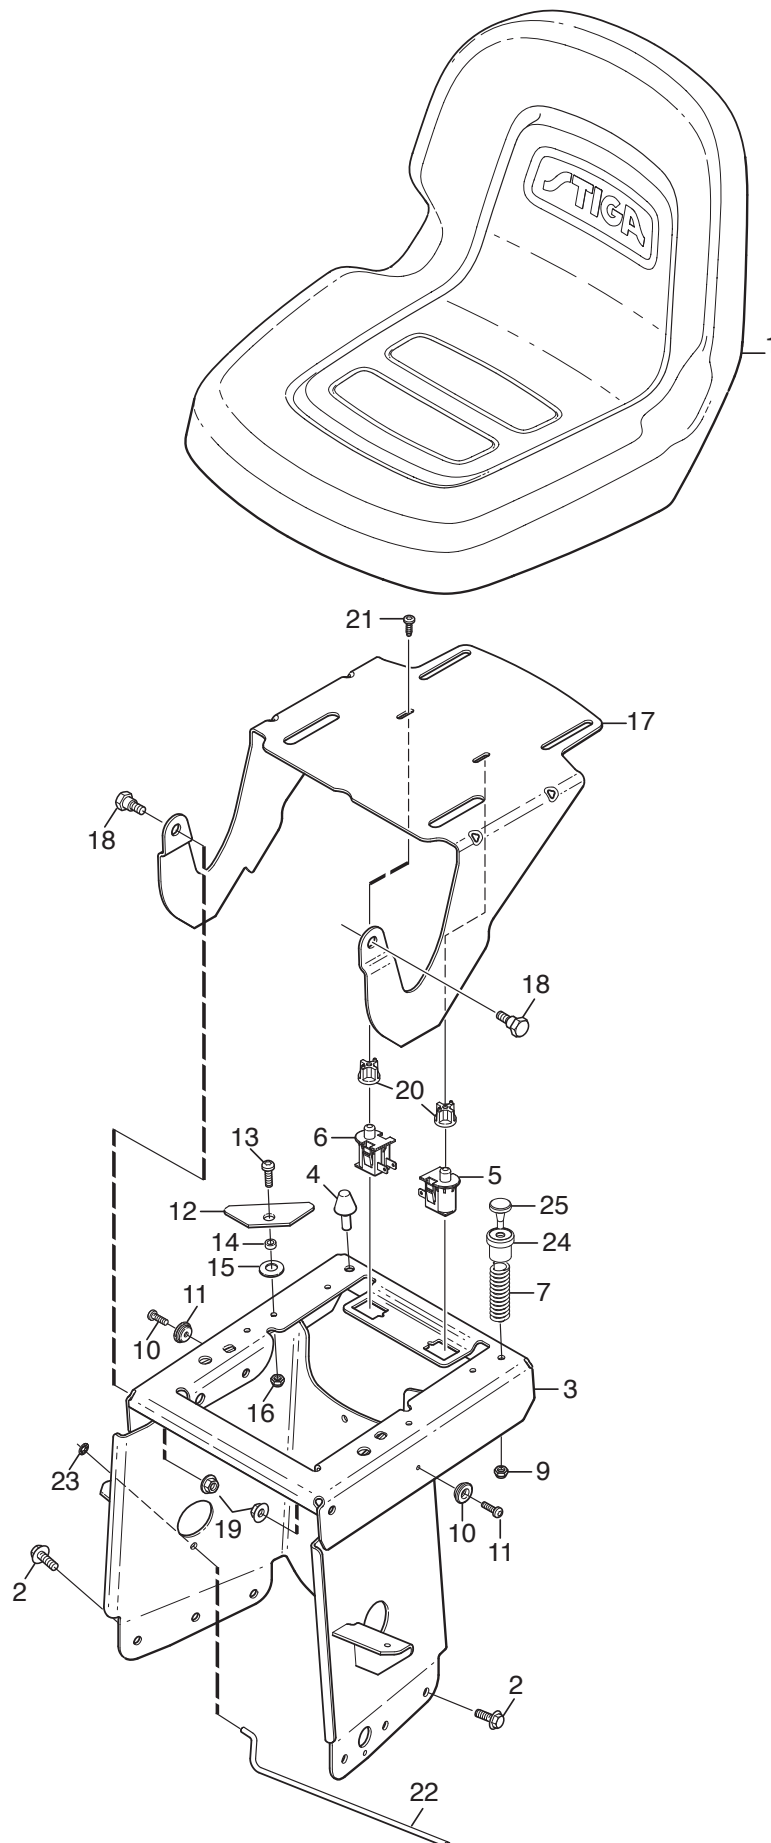

Utgåva Issue 18 - 2016		Seat			
Pos. Fig.	Antal Q.ty	Art nr Part No	Benämning	Description	Anmärkning Notes
1	1	125722477/0	Seat	Seat	
2	4	9945-0816-16	Skruv	Screw	
3	1	387785213/0	Sitsfäste	Seat Support	
4	1	1134-3134-01	Fjäder	Spring	
5	1	1134-3156-01	Brytare	Switch	
6	1	1134-3156-02	Brytare (gra)	Switch	
7	1	137430102/0	Fjäder	Spring	
9	1	112155000/0	Mutter	Nut	
10	2	1134-3144-01	Distans	Spacer	
11	2	9852-8013-16	Skruv	Screw	
12	1	1137-0862-01	Plåt	Plate	
13	1	9893-0616-16	Skruv	Screw	
14	1	1137-0872-01	Distans	Spacer	
15	1	9665-0002-00	Bricka	Washer	
16	1	112154510/0	Mutter	Nut	
17	1	1137-0867-01	Fäste	Bracket	
18	2	1134-0240-01	Ansattsskruv	Shoulder screw	
19	2	112155000/0	Mutter	Nut	
20	2	1137-0913-01	Knapp	Button	
21	2	112728697/0	Skruv	Screw	
22	1	1137-1033-01	Stang	Rod	
23	1	9675-0008-02	Starlockbricka	Starlock	
24	1	137510303/1	Stift	Pin	
25	1	127275000/0	Gummiplugg	Grommet