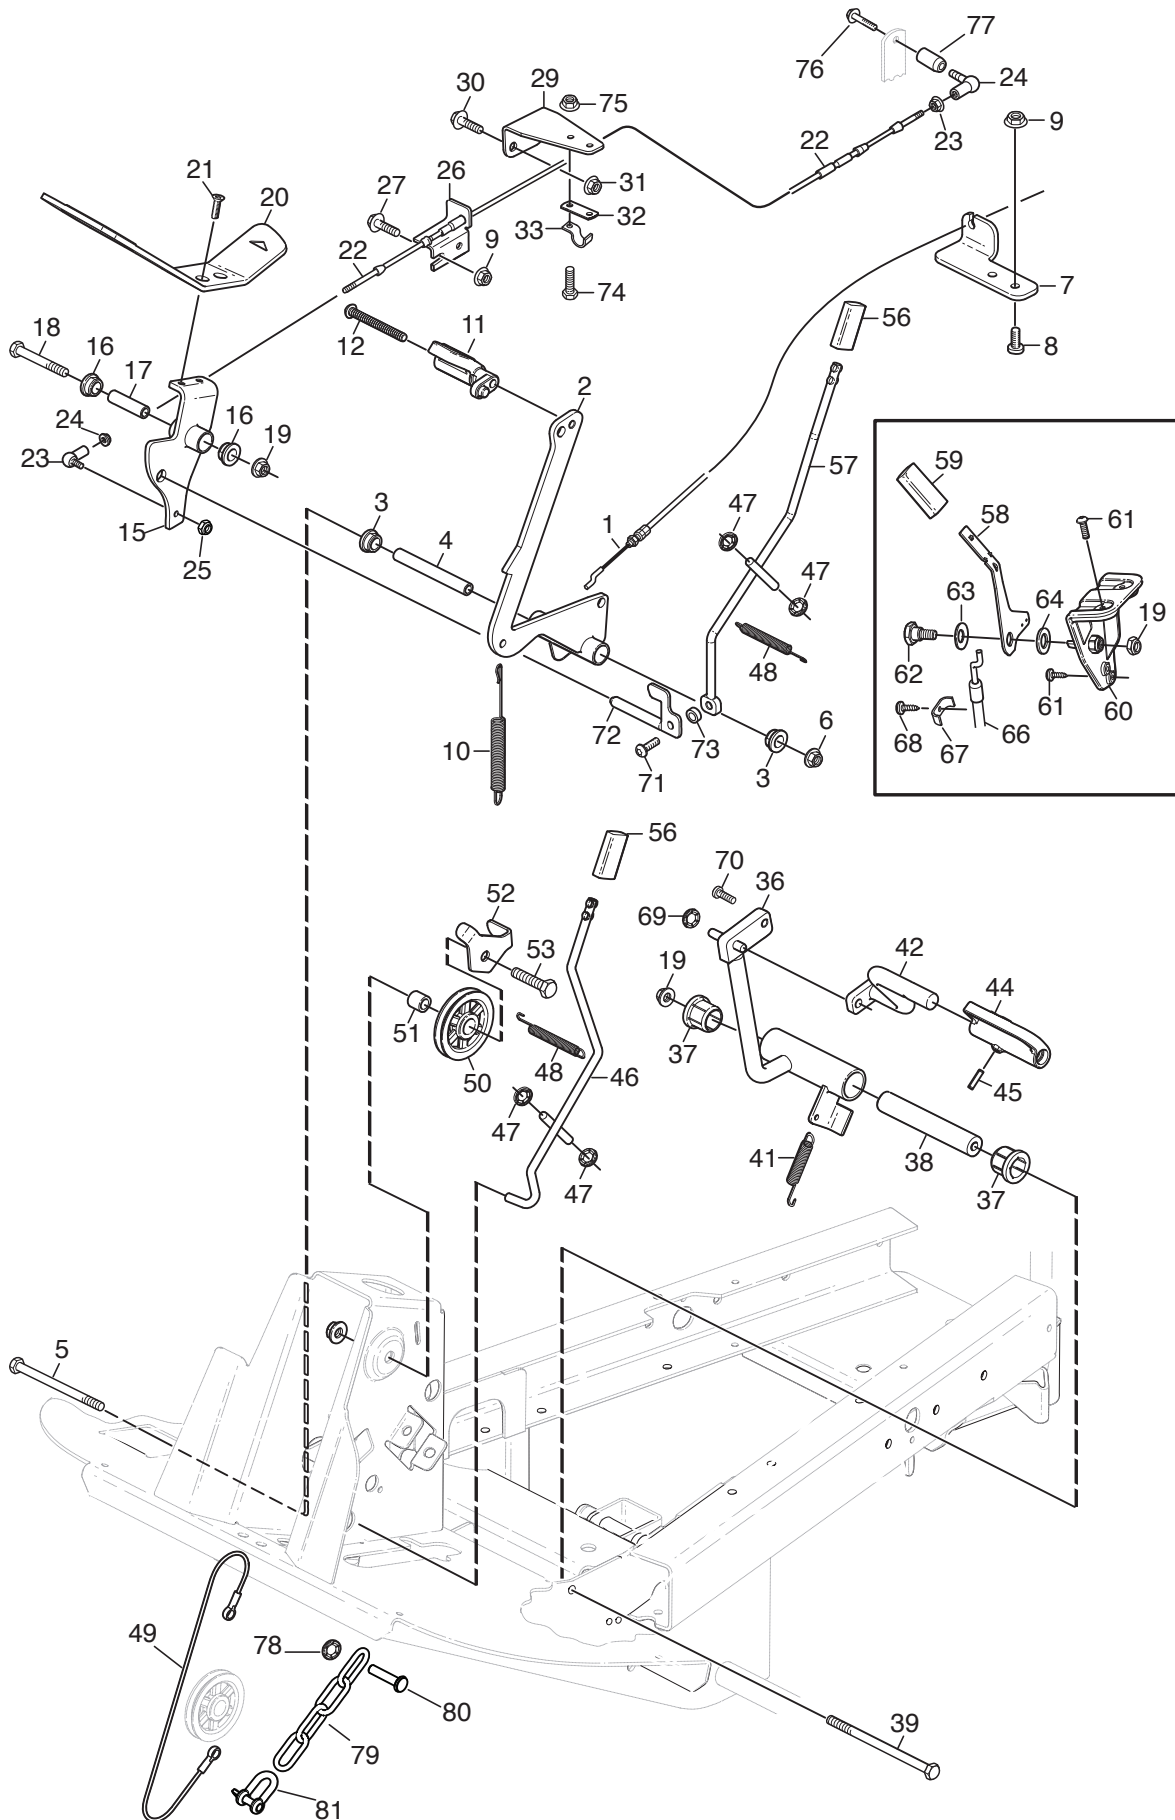

Utgåva Issue 18 - 2016		Reglage		Controls	
Pos. Fig.	Antal Q.ty	Art nr Part No	Benämning	Description	Anmärkning Notes
1	1	1137-0992-01	Bromsvajer	Brake Cabel	
2	1	387500007/0	Bromspedal kpl	Pedal	
3	2	1134-6313-01	Lager	Bearing	
4	1	1137-0912-01	Distans	Spacer	
5	1	9997-0811-02	Skruv	Screw	
6	1	112154220/0	Mutter	Nut	
7	1	1137-0847-01	Fäste	Bracket	
8	2	9959-0620-16	Skruv	Screw	
9	2	9739-0631-22	Mutter	Nut	
10	1	1131-1507-00	Fjäder	Spring	
11	1	1137-0959-01	Bromspedal kpl	Pedal	
12	1	9930-0870-12	Skruv	Screw	
15	1	387318259/0	Fäste	Bracket	
16	2	1134-6313-01	Lager	Bearing	
17	1	1137-0802-01	Distans	Spacer	
18	1	112691800/0	Skruv	Screw	
19	1	112155000/0	Mutter	Nut	
20	1	337506741/0	Drivpedal	Drive Pedal	
21	2	9893-0616-16	Skruv	Screw	
22	1	1134-2766-10	Kablage	Cable	
23	2	9570-0001-00	Vinkellänk As8 Din 71802M5	Elbow Link	
24	2	9739-0531-22	Mutter	Nut	
25	2	112154330/0	Mutter	Nut	
26	1	337774041/0	Wirefäste	Wire Bracket	
27	2	9959-0620-16	Skruv	Screw	
28	2	9739-0631-22	Mutter	Nut	
29	1	1137-0928-01	Fäste	Bracket	
30	2	9959-0825-16	Skruv	Screw	
31	2	112154220/0	Mutter	Nut	
32	1	1134-0266-00	Fästbygel	Attaching Clamp	
33	1	1134-0267-00	Underläggsbleck	Clamp Plate	
34	1	112789008/0	Skruv	Screw	
35	1	9739-0531-22	Mutter	Nut	
36	1	1137-0784-01	Pedal	Pedal	
37	2	1134-0068-00	Lager (D20,4)	Bearing (D=20,4)	
38	1	1137-0795-01	Distans	Spacer	
39	1	9997-0814-02	Skruv	Screw	
40	1	9747-0831-02	Mutter Loc-King	Lock Nut	
41	1	1134-5824-01	Fjäder	Spring	
42	1	1137-0877-01	Pedal	Pedal	
43	1	9930-0820-16	Skruv	Screw	
44	1	1137-0958-01	Pedal	Pedal	
45	1	9595-0230-00	Stift	Pin	
46	1	1137-0792-01	Bromsstang	Brake Rod	
47	4	112604899/0	Starlock P6704 8 Fz	Crown Fastener	
48	1	1137-1092-01	Fjäder	Spring	
49	1	187000206/0	Kabel	Wire	
50	1	1134-0072-02	Linhjul	Steering Pulley	
51	1	1134-0041-01	Bussning	Bushing