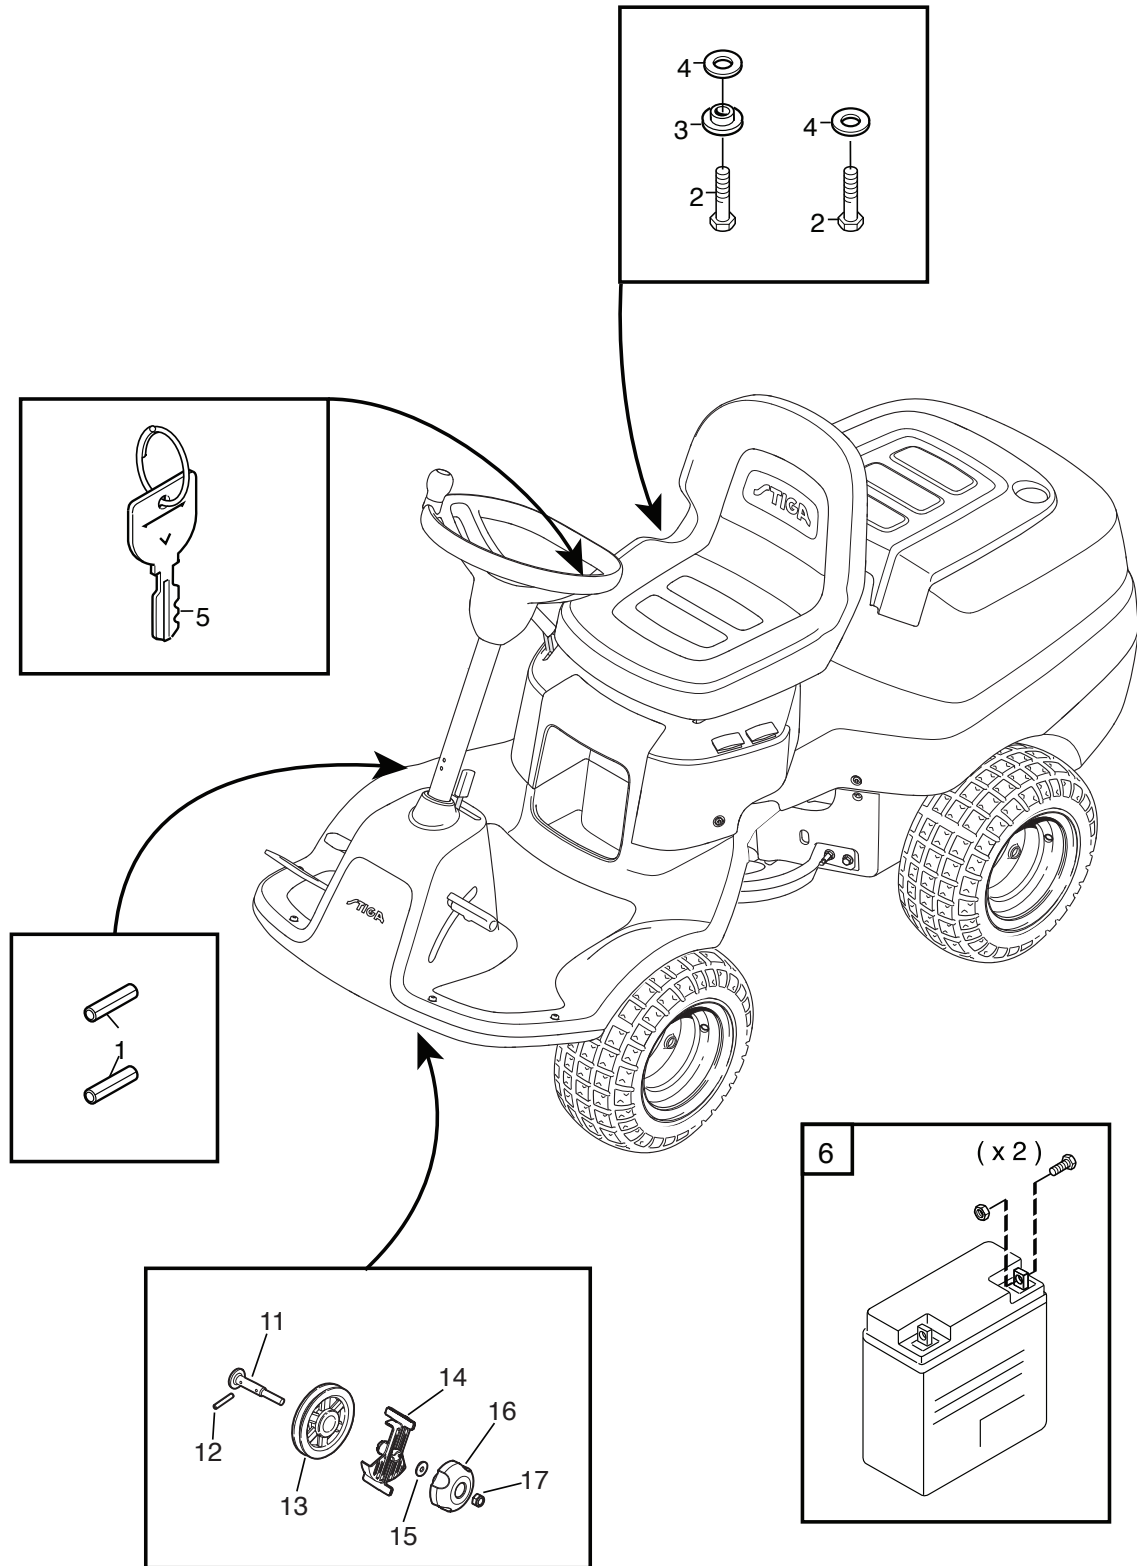

Utgåva Issue 18 - 2016		Monteringsdetaljer Assembly parts			
Pos. Fig.	Antal Q.ty	Art nr Part No	Benämning	Description	Anmärkning Notes
1	2	9595-0262-00	Spännstift	Locating Pin	
2	4	9959-0820-16	Skruv	Screw	
3	2	1134-4185-01	Ansatsbricka	Flange Washer	
4	4	112523060/0	Bricka	Washer	
5	2	1134-4734-01	Tändningsnyckel	Ignition Key	
6	1	1134-6113-01	Skruv	Screw	
11	1	137510307/0	Stift	Pin	
12	1	112642450/0	Stift	Pin	
13	1	1134-0072-02	Linhjul	Steering Pulley	
14	1	337774098/0	Fäste	Bracket	
15	1	112523060/0	Bricka	Washer	
16	1	322399804/1	Mutter	Nut	
17	1	112155000/0	Mutter	Nut