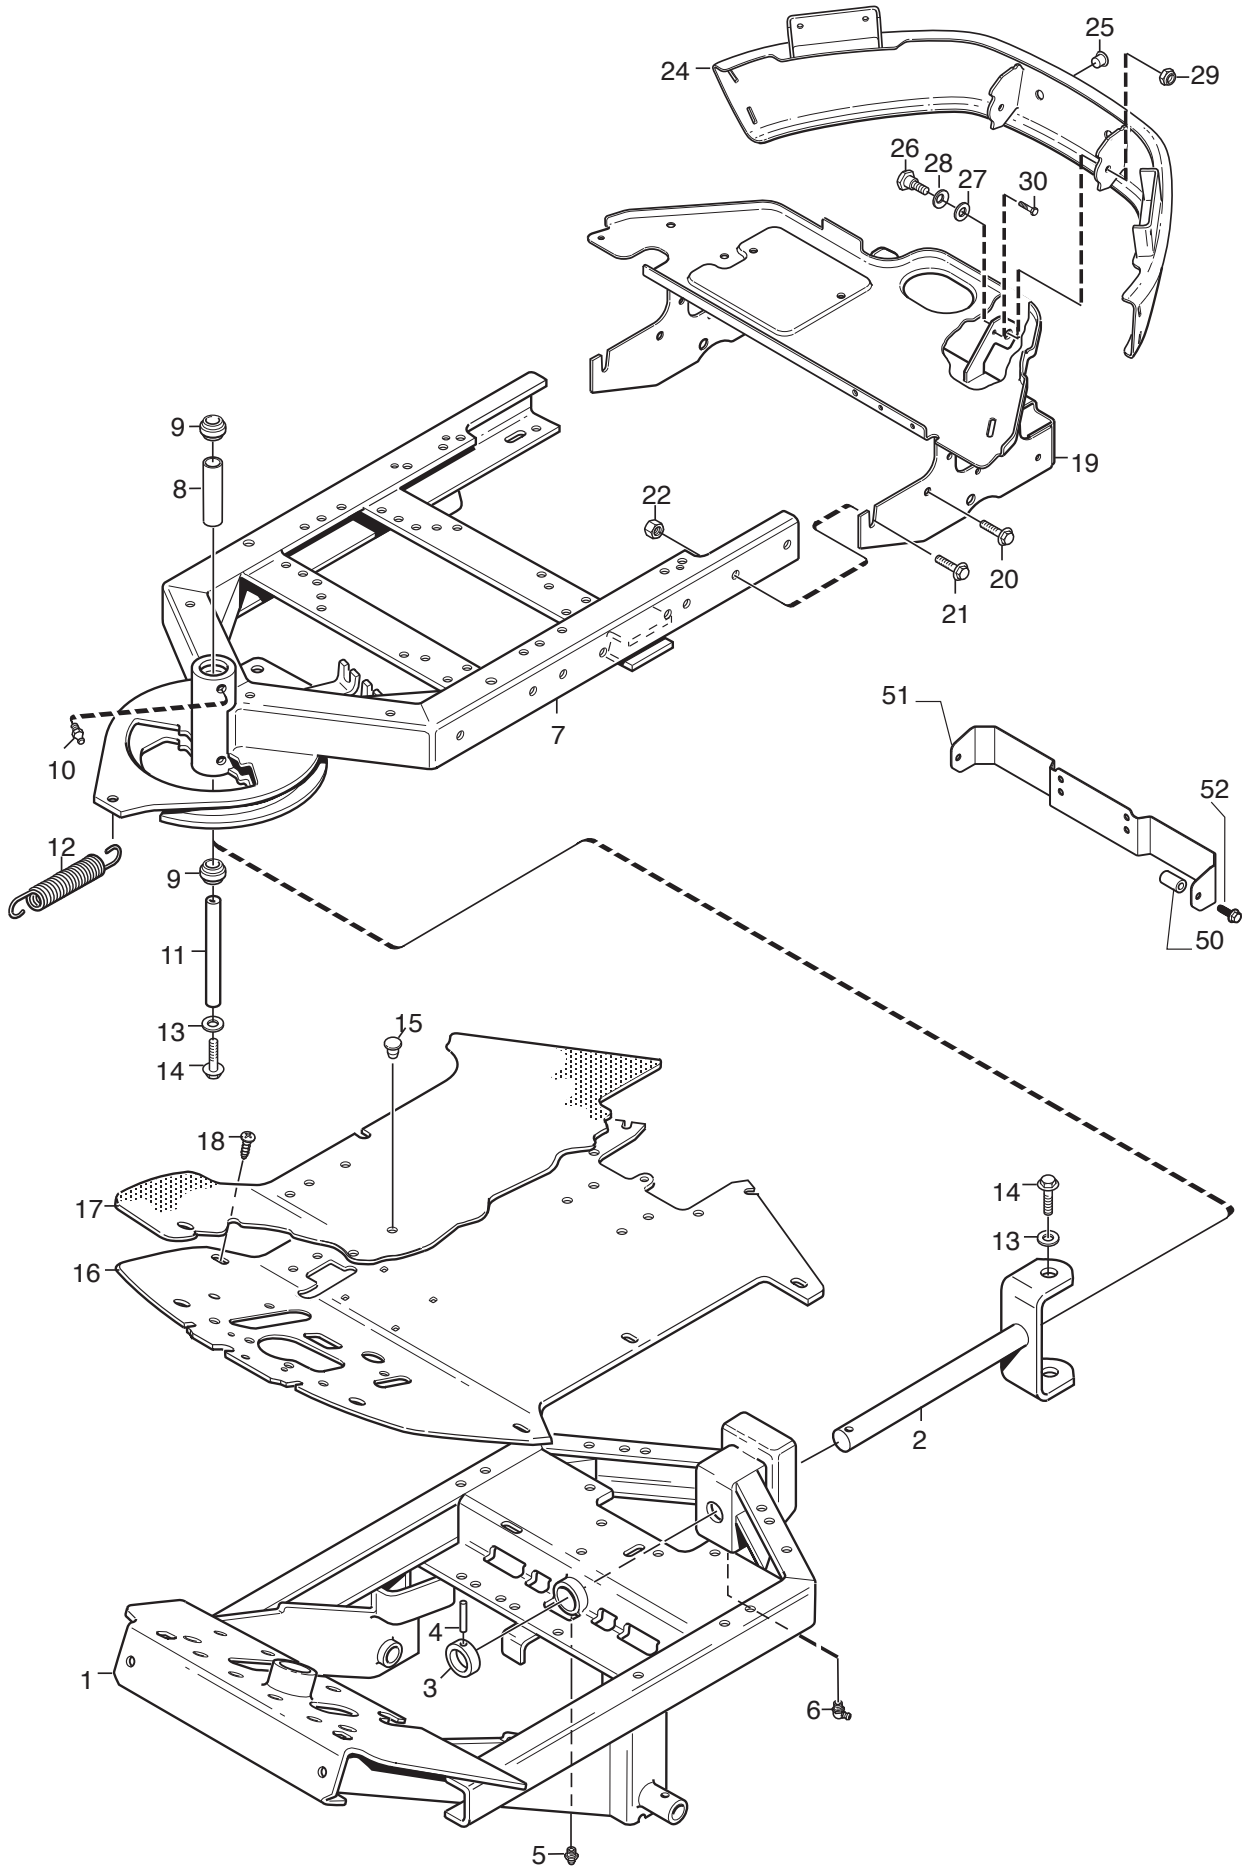

Utgåva Issue 7 - 2016		Ram Frame			
Pos. Fig.	Antal Q.ty	Art nr Part No	Benämning	Description	Anmärkning Notes
1	1	387800011/0	Ram-Främre Kpl	Frame Front	Incl. 2-3-4-5-6
2	1	1134-3963-02	Midjegaffel Service 5-01 H10	Fork	
3	1	1134-0031-00	Ledaxelstopp	Pivot Shaft Stop	
4	1	9595-0262-00	Spännstift	Locating Pin	
5	1	9501-0500-00	Smörjkopp Kort Rak	Grease Dispenser	Rak/straight
6	1	9501-0504-01	Smörjnippel	Grease Nipple M6 90	90°
7	1	1134-6466-02	Ram-Bakre Kpl	Frame-Rear Assy	Incl. 8-9-10
8	1	1134-5705-01	Distans	Spacer	
9	2	9547-0001-00	Ledlager	Bearing	
10	2	9501-0500-00	Smörjkopp Kort Rak	Grease Dispenser	
11	1	1134-5988-01	Centrumaxel	Centre Shaft	
12	1	1134-2171-01	Fjäder	Spring	
13	2	9699-0035-02	Bricka	Washer	
14	2	9959-1025-16	Skruv	Screw	
15	2	9403-0048-70	Täckpropp lkpt 13-6,5S	Cover Plug	
16	1	1134-6586-01	Durk (5-01)	Floor Plate	
17	1	114369182/0	Dekal	Label	
18	2	9893-0616-16	Skruv | Relä	Screw | Relay	
19	1	1134-5944-01	Tankhylla Kpl. 5-01	Tank Shelf Assy	
20	2	9945-0816-16	Skruv	Screw	
21	2	9959-0820-16	Skruv	Screw	
22	2	112154220/0	Mutter	Nut	
24	1	387457003/0	Stötfangare	Rear Bumper	
25	2	1134-4100-01	Täckpropp	Plug	
26	2	1134-0240-00	Skruv	Screw	
27	2	1134-4242-01	Distansbricka	Washer	
28	2	9665-0002-00	Bricka	Washer	
29	2	112155000/0	Mutter	Nut	
30	2	9943-0516-16	Skruv	Screw	
50	1	1134-1565-09	Distans	Spacer	
51	1	387602503/0	Skydd	Protection	
52	2	9945-0825-16	Skruv	Screw