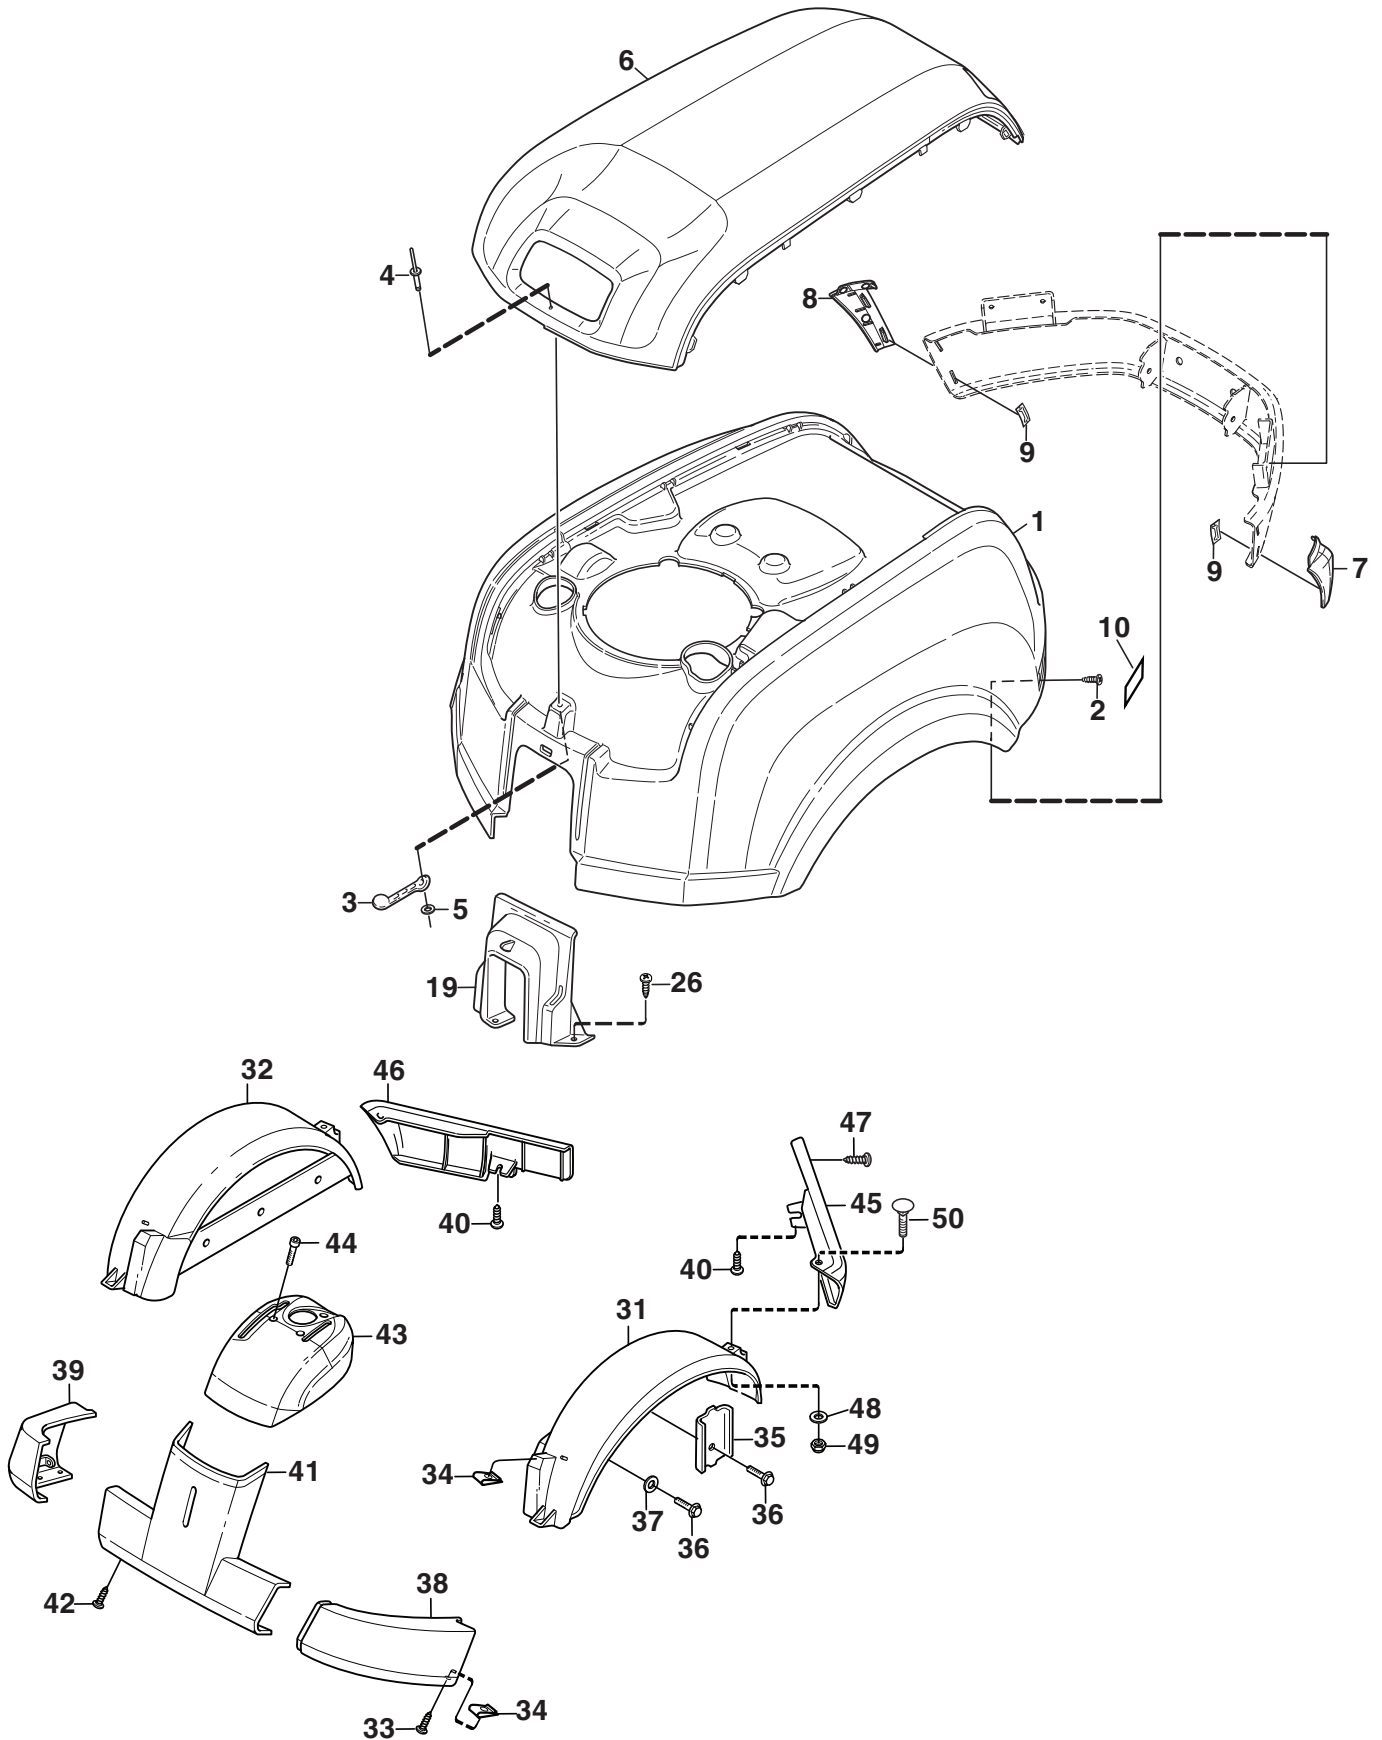

Reservdelskatalog Parts Catalogue

Park 320

2F6120511/S16 - Season 2016

- Use GLOBAL GARDEN PRODUCT Genuine Spare Parts specified in the parts list for repair and/or replacement.
 - The contents described in the parts list may change due to improvement.
 - The drawings of the spare parts are only indicative and might not represent the part in question exactly.
 - The indications "right" - "left" - "front" - "rear" refer to the position of the operator when using the machine.
- When placing orders of parts for repair and/or replacement, make sure that the illustrated parts list is the one applying to the machine's year of manufacture, as shown on the identification plate attached to the machine.

www.stiga.com

Utgåva Issue 7 - 2016		Monteringsdetaljer Assembly parts			
Pos. Fig.	Antal Q.ty	Art nr Part No	Benämning	Description	Anmärkning Notes
2	1	1134-6113-01	Skruv	Screw	
4	2	9595-0262-00	Spännstift	Locating Pin	
5	1	9699-0103-02	Bricka	Washer	0.5 mm
6	2	1134-4185-01	Ansatsbricka	Flange Washer	
7	2	9959-0820-16	Skruv	Screw	
8	2	1134-4481-01	Vingmutter	Wing Nut	
9	4	112523060/0	Bricka	Washer	
10	2	1134-4734-01	Tändningsnyckel	Ignition Key	
11	1	9699-0114-02	Bricka	Washer	1.0 mm
12	2	112793102/0	Skruv	Screw	
13	1	1134-5512-01	Dragplat5-01	Towing Plate	
14	2	9959-0820-16	Skruv	Screw	
15	2	112154220/0	Mutter	Nut	
18	2	9898-1035-16	Skruv	Screw	
19	2	9739-1031-22	Mutter	Nut	