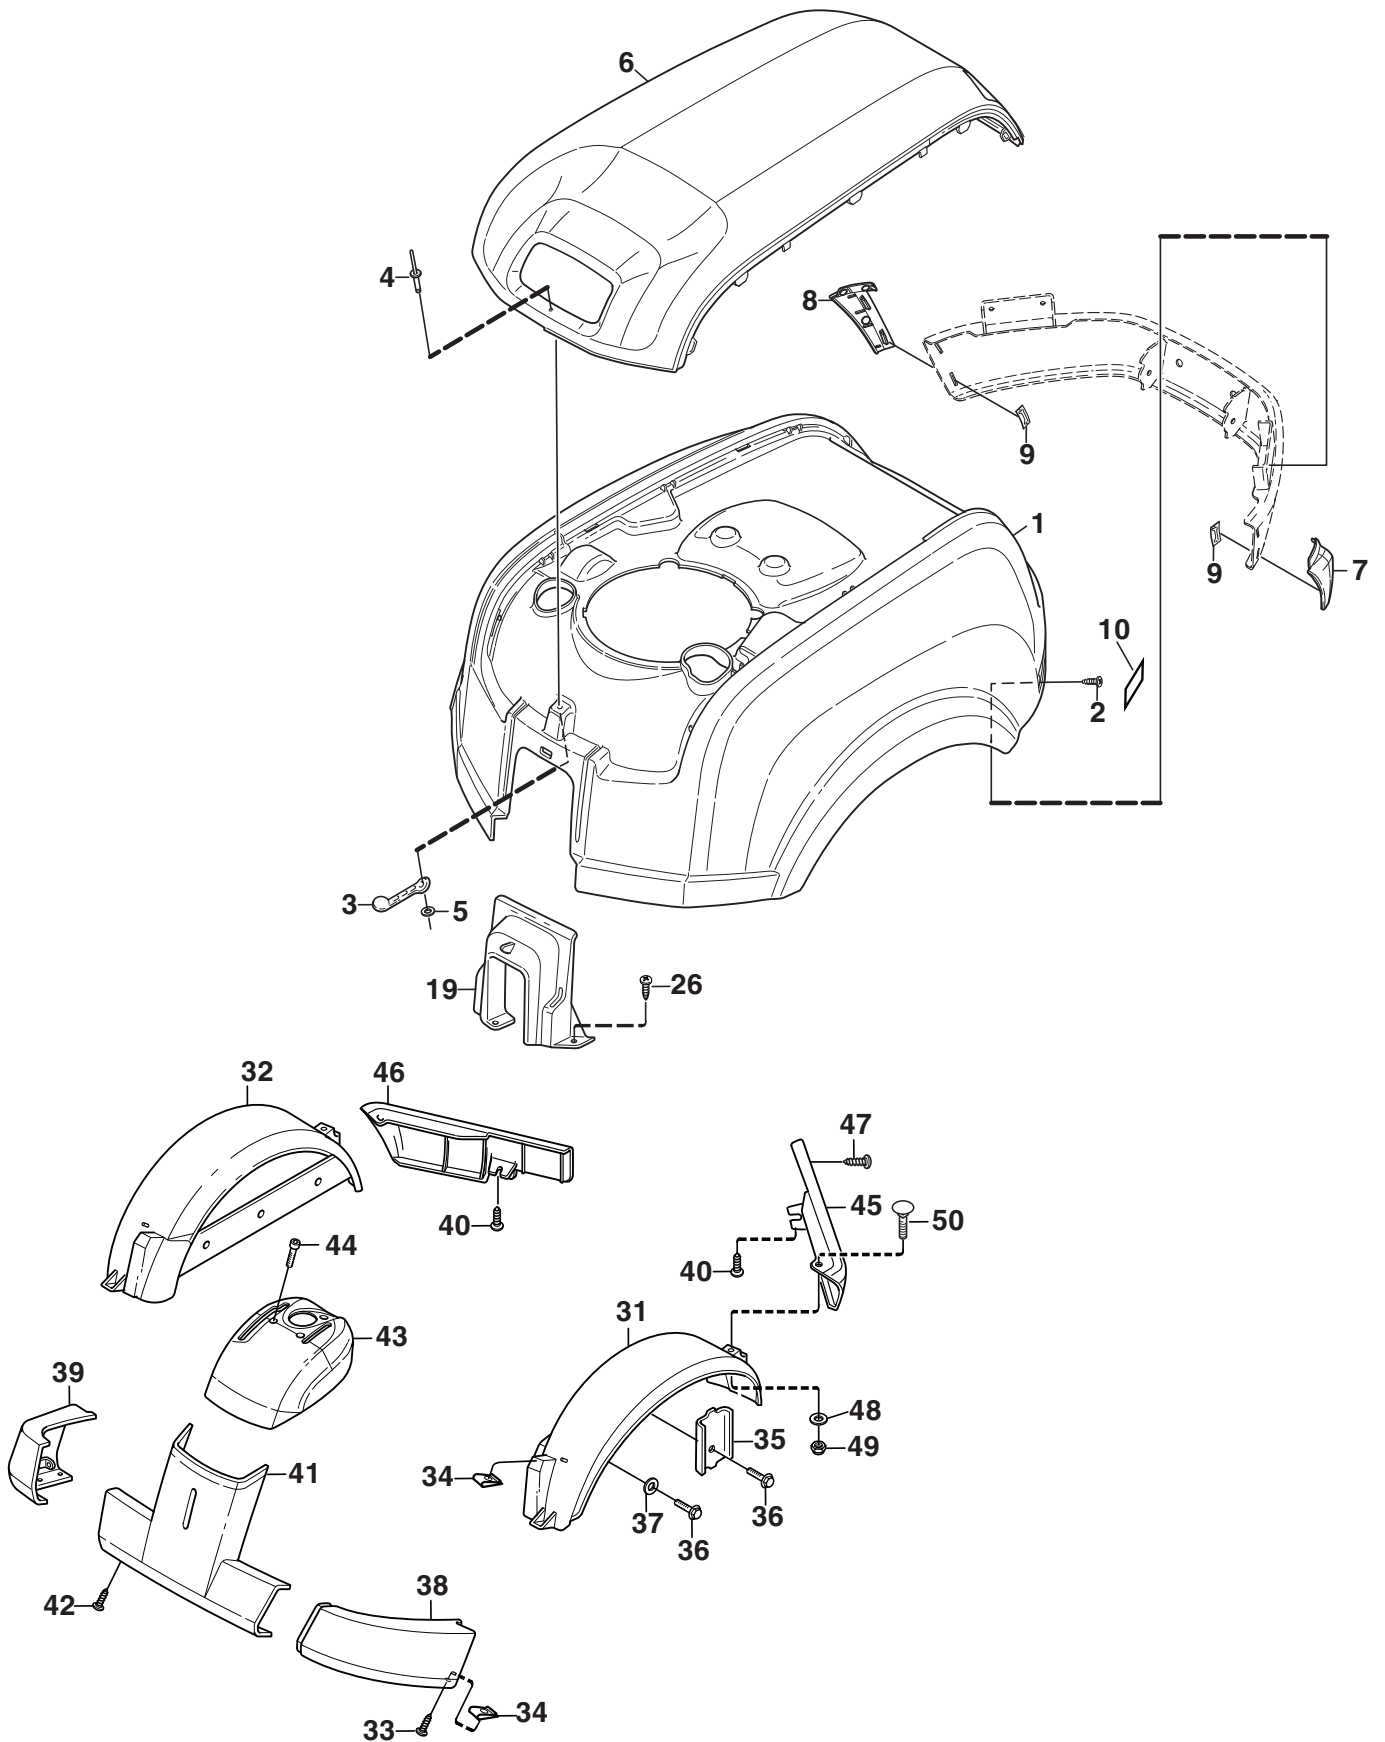

Utgåva Issue 7 - 2016		Kaross		Body	
Pos. Fig.	Antal Q.ty	Art nr Part No	Benämning	Description	Anmärkning Notes
1	1	1134-6025-01	Motorhuv(1-00)	Engine Hood	
2	4	9893-0616-16	Skruv | Relä	Screw | Relay	
3	1	1134-9028-01	Gummistropp (3 St)	Rubber Strap (3 Pcs)	Sats 3 st/kit of 3
4	1	9632-0513-00	Popnit1 -0420 Bs [Tap/D Bs] 3,2X20	Pop Rivet	
5	1	9699-0120-02	Bricka	Washer	
6	1	337110334/0	Motorlucka	Engine Cover	
7	1	337110336/0	Ändavslut Stötfangare-Vä	Bumper End-Lh	
8	1	337110335/0	Ändavslut Stötfangare-Hö	Bumper End-Rh	
9	4	1134-6310-01	Clips	Clip	
10	2	337580302/0	Plåt	Plate	
19	1	1134-6241-01	Huvstöd (Svart) 5-01	Hood Support	
26	3	112735594/0	Skruv	Screw	
31	1	337491255/0	Skärm-Vä (Gra)	Mudguard-Lh (Grey)	
32	1	337491254/0	Skärm-Hö (Gra)	Mudguard-Rh (Grey)	
33	4	9893-0616-16	Skruv | Relä	Screw | Relay	
34	4	1134-4176-01	Clips	Clips	
35	2	1137-0088-01	Stödplat	Support Plate	
36	6	9945-0816-16	Skruv	Screw	
37	4	112523060/0	Bricka	Washer	
38	1	337502509/0	Stötfangare Front-Vä Gra	Bumper Front-Lh (Grey)	
39	1	337502508/0	Stötfangare Front-Hö Gra	Bumper Front-Rh (Grey)	
40	2	9893-0616-16	Skruv | Relä	Screw | Relay	
41	1	1134-5305-01	Front Nedre Gul	Lower Hood Yellow	
42	2	9893-0616-16	Skruv | Relä	Screw | Relay	
43	1	1134-5320-05	Front-Övre (Gul) 1-00	Front-Upper Part (Yellow)	
43	1	337110321/0	Kåpa	Cover	
44	2	9946-0525-16	Skruv	Screw	
45	1	337110331/0	Kantlist-Vä (Gra)	Moulding-Left (Grey)	
46	1	337110332/0	Kantlist-Hö (Gra)	Moulding Right-Grey	
47	2	9893-0616-16	Skruv | Relä	Screw | Relay	
48	2	9699-0060-02	Bricka	Washer	
49	2	112154510/0	Mutter	Nut	
50	2	112815200/0	Skruv	Screw