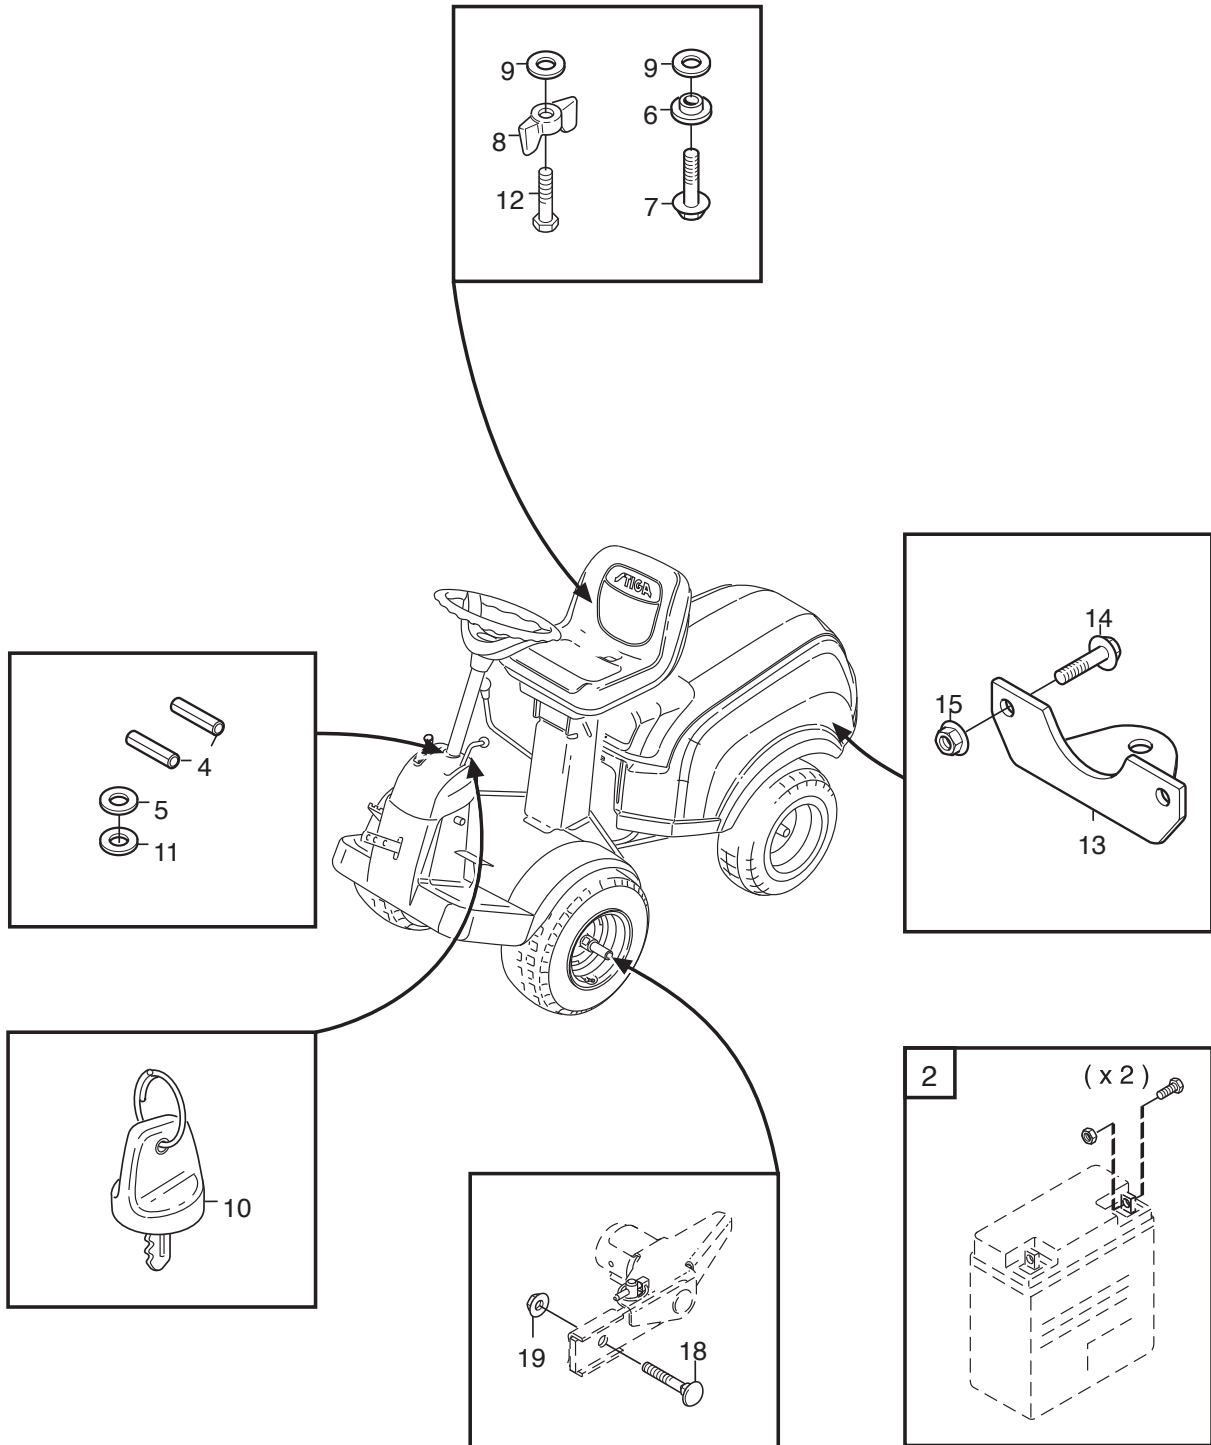

Utgåva Issue 7 - 2016		Monteringsdetaljer Assembly parts			
Pos. Fig.	Antal Q.ty	Art nr Part No	Benämning	Description	Anmärkning Notes
2	1	1134-6113-01	Skruv	Screw	
4	2	9595-0262-00	Spännstift	Locating Pin	
5	1	9699-0103-02	Bricka	Washer	0.5 mm
6	2	1134-4185-01	Ansatsbricka	Flange Washer	
7	2	9959-0820-16	Skruv	Screw	
8	2	1134-4481-01	Vingmutter	Wing Nut	
9	4	112523060/0	Bricka	Washer	
10	2	1134-4734-01	Tändningsnyckel	Ignition Key	
11	1	9699-0114-02	Bricka	Washer	1.0 mm
12	2	112793102/0	Skruv	Screw	
13	1	1134-5512-01	Dragplat5-01	Towing Plate	
14	2	9959-0820-16	Skruv	Screw	
15	2	112154220/0	Mutter	Nut	
18	2	9898-1035-16	Skruv	Screw	
19	2	9739-1031-22	Mutter	Nut