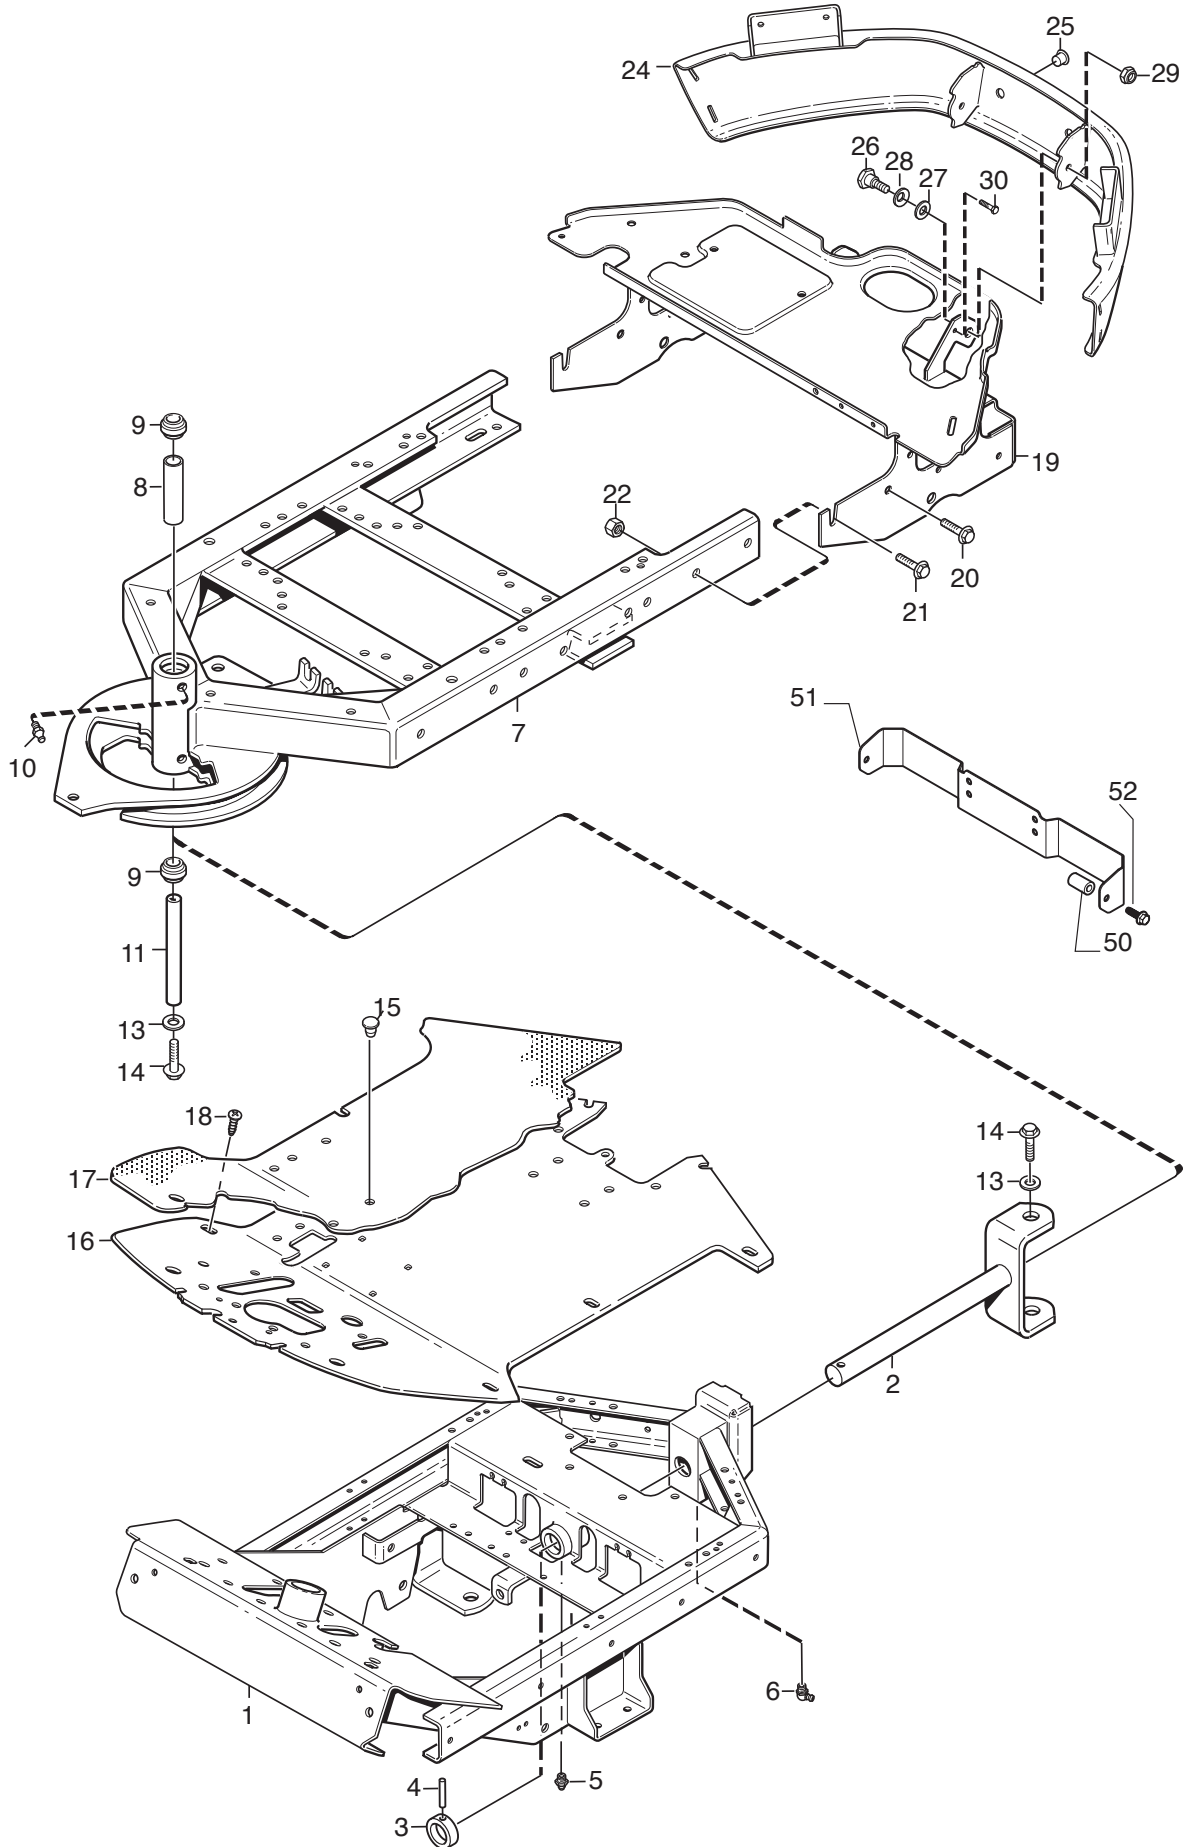

Utgåva Issue 7 - 2016		Ram		Frame	
Pos. Fig.	Antal Q.ty	Art nr Part No	Benämning	Description	Anmärkning Notes
1	1	387800013/0	Ram-Främre	Frame-Front	Incl. 2-3-4-5-6
2	1	1134-3963-02	Midjegaffel Service 5-01 H10	Fork	
3	1	1134-0031-00	Ledaxelstopp	Pivot Shaft Stop	
4	1	9595-0262-00	Spännstift	Locating Pin	
5	1	9501-0500-00	Smörjkopp Kort Rak	Grease Dispenser	Rak/straight
6	1	9501-0504-01	Smörjnippel	Grease Nipple M6 90	90°
7	1	1134-6466-02	Ram-Bakre Kpl	Frame-Rear Assy	Incl. 8-9-10
8	1	1134-5705-01	Distans	Spacer	
9	2	9547-0001-00	Ledlager	Bearing	
10	2	9501-0500-00	Smörjkopp Kort Rak	Grease Dispenser	
11	1	1134-5988-01	Centrumaxel	Centre Shaft	
13	2	9699-0035-02	Bricka	Washer	
14	2	9959-1025-16	Skruv	Screw	
15	2	9403-0048-70	Täckpropp Ikpt 13-6,5S	Cover Plug	
16	1	1134-6586-01	Durk (5-01)	Floor Plate	
17	1	114369182/0	Dekal	Label	
18	2	9893-0616-16	Skruv | Relä	Screw | Relay	
19	1	1134-5944-01	Tankhylla Kpl. 5-01	Tank Shelf Assy	
20	2	9945-0816-16	Skruv	Screw	
21	2	9959-0820-16	Skruv	Screw	
22	2	112154220/0	Mutter	Nut	
24	1	387457003/0	Stötfangare	Rear Bumper	
25	2	1134-4100-01	Täckpropp	Plug	
26	2	1134-0240-00	Skruv	Screw	
27	2	1134-4242-01	Distansbricka	Washer	
28	2	9665-0002-00	Bricka	Washer	
29	2	112155000/0	Mutter	Nut	
30	2	9943-0516-16	Skruv	Screw	
50	1	1134-1565-09	Distans	Spacer	
51	1	387602503/0	Skydd	Protection	
52	2	9945-0825-16	Skruv	Screw