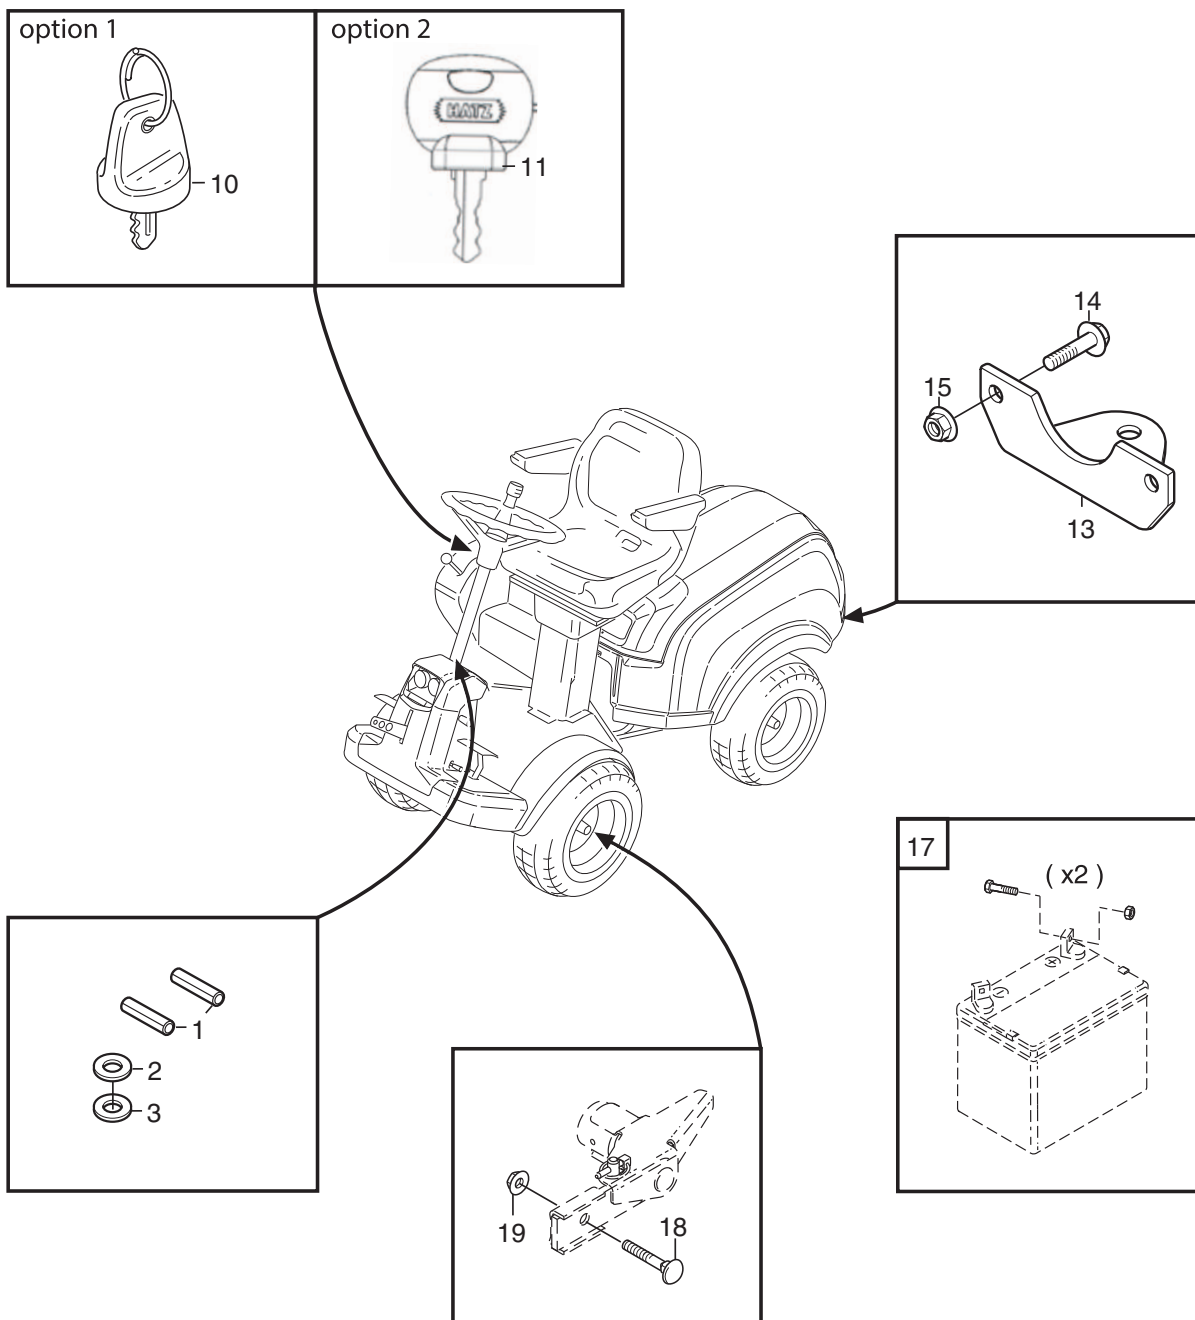

Utgåva Issue 7 - 2016		Monteringsdetaljer Assembly parts			
Pos. Fig.	Antal Q.ty	Art nr Part No	Benämning	Description	Anmärkning Notes
1	2	9595-0262-00	Spännstift	Locating Pin	0.5 mm
2	1	9699-0103-02	Bricka	Washer	1.0 mm
3	1	9699-0114-02	Bricka	Washer	1.0 mm
10	2	1134-4734-01	Tändningsnyckel	Ignition Key	
13	1	1134-5512-01	Dragplat5-01	Towing Plate	
14	2	9959-0820-16	Skruv	Screw	
15	2	112154220/0	Mutter	Nut	
17	1	1134-6113-02	Skruv	Screw	
18	2	9898-1035-16	Skruv	Screw	
19	2	9739-1031-22	Mutter	Nut