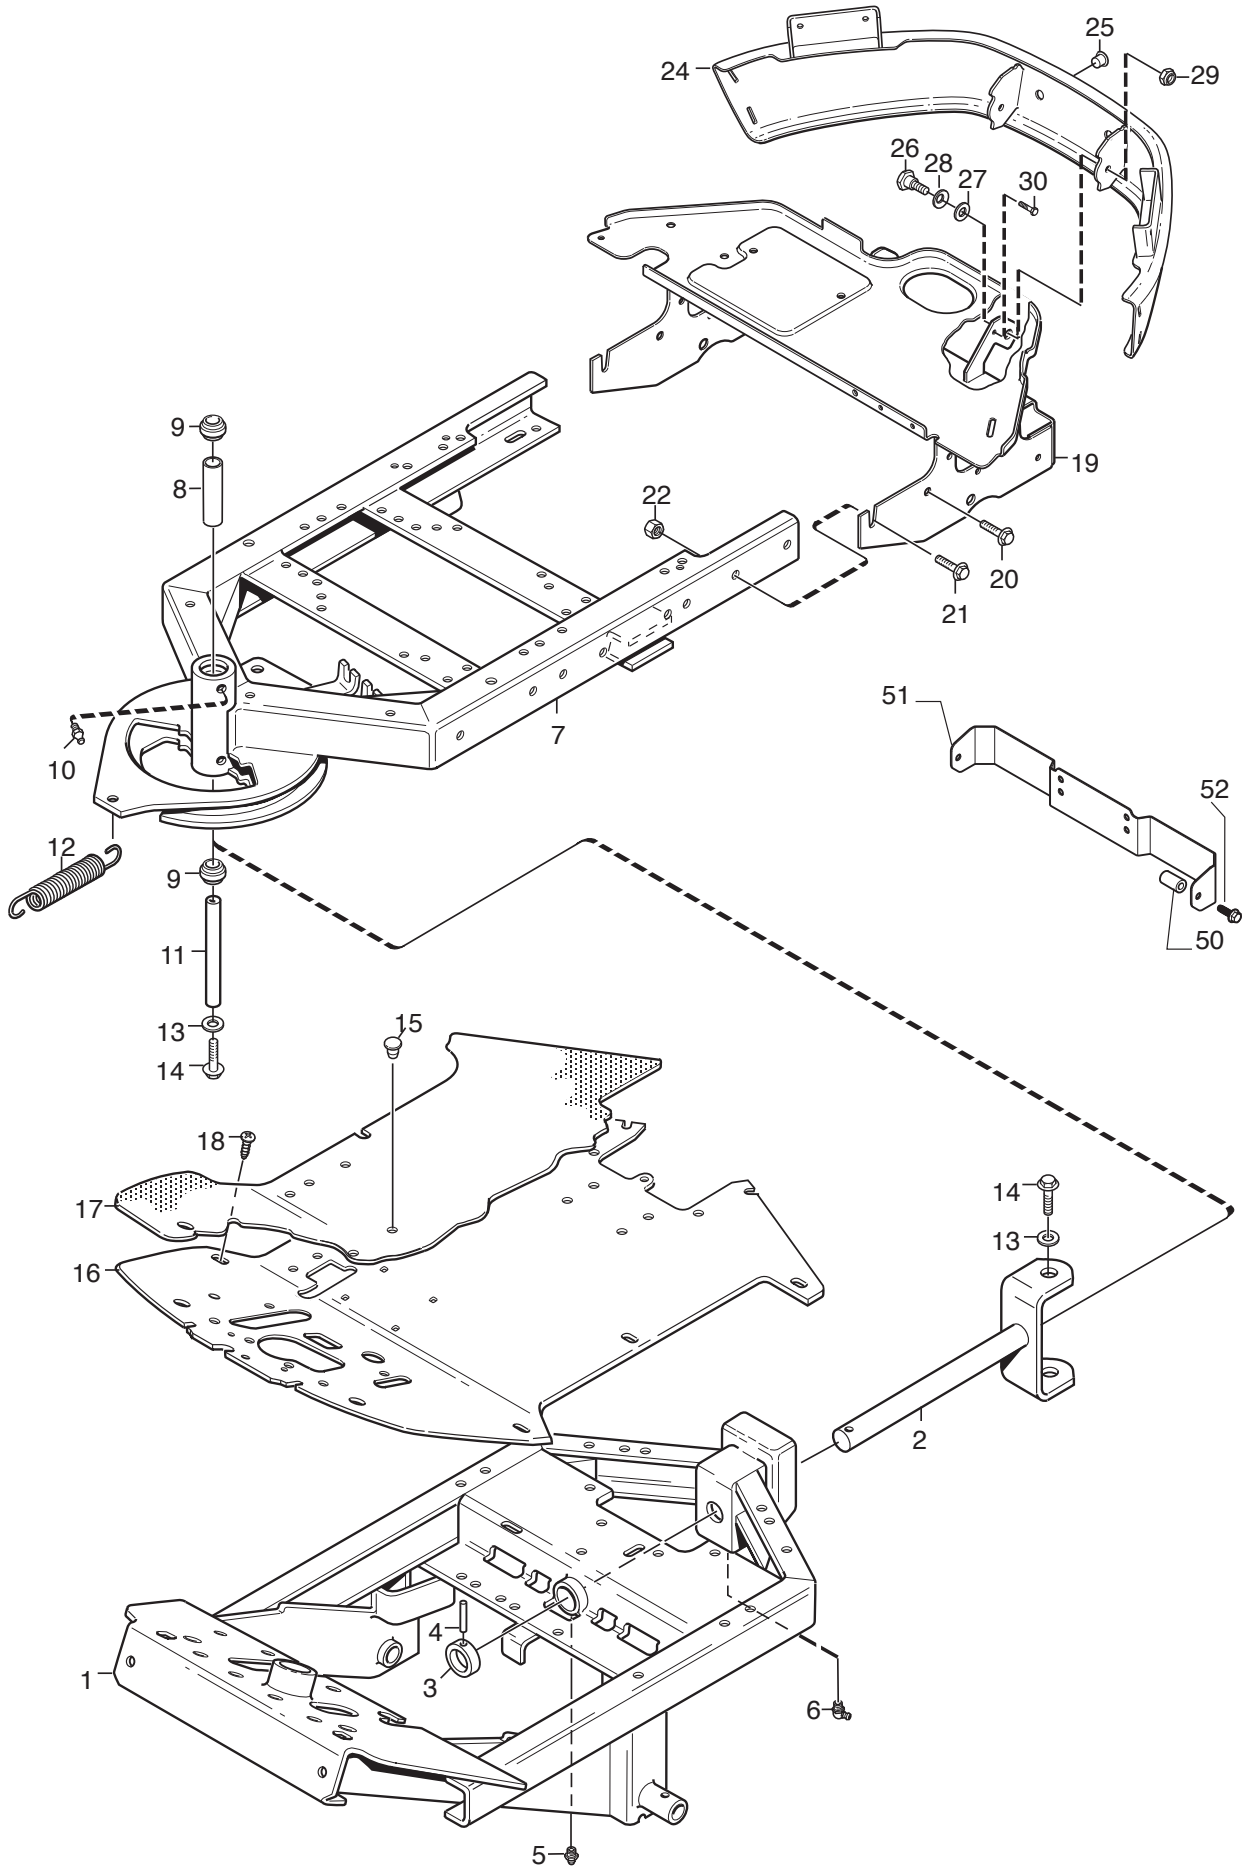

Utgåva Issue 7 - 2016		Ram		Frame	
Pos. Fig.	Antal Q.ty	Art nr Part No	Benämning	Description	Anmärkning Notes
1	1	387800011/0	Ram-Främre Kpl	Frame Front	Incl. 2-3-4-5-6
2	1	1134-3963-02	Midjegaffel Service 5-01 H10	Fork	
3	1	1134-0031-00	Ledaxelstopp	Pivot Shaft Stop	
4	1	9595-0262-00	Spännstift	Locating Pin	
5	1	9501-0500-00	Smörjkopp Kort Rak	Grease Dispenser	Rak/straight
6	1	9501-0504-01	Smörjnippel	Grease Nipple M6 90	90°
7	1	1134-6466-02	Ram-Bakre Kpl	Frame-Rear Assy	Incl. 8-9-10
8	1	1134-5705-01	Distans	Spacer	
9	2	9547-0001-00	Ledlager	Bearing	
10	2	9501-0500-00	Smörjkopp Kort Rak	Grease Dispenser	
11	1	1134-5988-01	Centrumaxel	Centre Shaft	
12	1	1134-2171-01	Fjäder	Spring	
13	2	9699-0035-02	Bricka	Washer	
14	2	9959-1025-16	Skruv	Screw	
15	2	9403-0048-70	Täckpropp lkpt 13-6,5S	Cover Plug	
16	1	1134-6586-01	Durk (5-01)	Floor Plate	
17	1	114369182/0	Dekal	Label	
18	2	9893-0616-16	Skruv | Relä	Screw | Relay	
19	1	1134-5944-01	Tankhylla Kpl. 5-01	Tank Shelf Assy	
20	2	9945-0816-16	Skruv	Screw	
21	2	9959-0820-16	Skruv	Screw	
22	2	112154220/0	Mutter	Nut	
24	1	387457003/0	Stötfangare	Rear Bumper	
25	2	1134-4100-01	Täckpropp	Plug	
26	2	1134-0240-00	Skruv	Screw	
27	2	1134-4242-01	Distansbricka	Washer	
28	2	9665-0002-00	Bricka	Washer	
29	2	112155000/0	Mutter	Nut	
30	2	9943-0516-16	Skruv	Screw	
50	1	1134-1565-09	Distans	Spacer	
51	1	387602503/0	Skydd	Protection	
52	2	9945-0825-16	Skruv	Screw