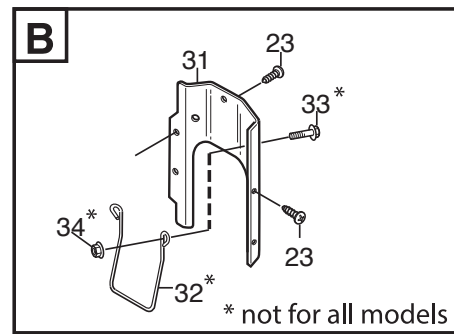

Reservdelskatalog Parts Catalogue

Park 540 PX

2F6230611/S16 - Season 2016

- Use GLOBAL GARDEN PRODUCT Genuine Spare Parts specified in the parts list for repair and/or replacement.
 - The contents described in the parts list may change due to improvement.
 - The drawings of the spare parts are only indicative and might not represent the part in question exactly.
 - The indications "right" - "left" - "front" - "rear" refer to the position of the operator when using the machine.
- When placing orders of parts for repair and/or replacement, make sure that the illustrated parts list is the one applying to the machine's year of manufacture, as shown on the identification plate attached to the machine.

www.stiga.com

Utgåva Issue 7 - 2016		Monteringsdetaljer Assembly parts			
Pos. Fig.	Antal Q.ty	Art nr Part No	Benämning	Description	Anmärkning Notes
1	2	9595-0262-00	Spännstift	Locating Pin	0.5 mm
2	1	9699-0103-02	Bricka	Washer	1.0 mm
3	1	9699-0114-02	Bricka	Washer	1.0 mm
10	2	1134-4734-01	Tändningsnyckel	Ignition Key	
13	1	1134-5512-01	Dragplat5-01	Towing Plate	
14	2	9959-0820-16	Skruv	Screw	
15	2	112154220/0	Mutter	Nut	
17	1	1134-6113-02	Skruv	Screw	
18	2	9898-1035-16	Skruv	Screw	
19	2	9739-1031-22	Mutter	Nut	