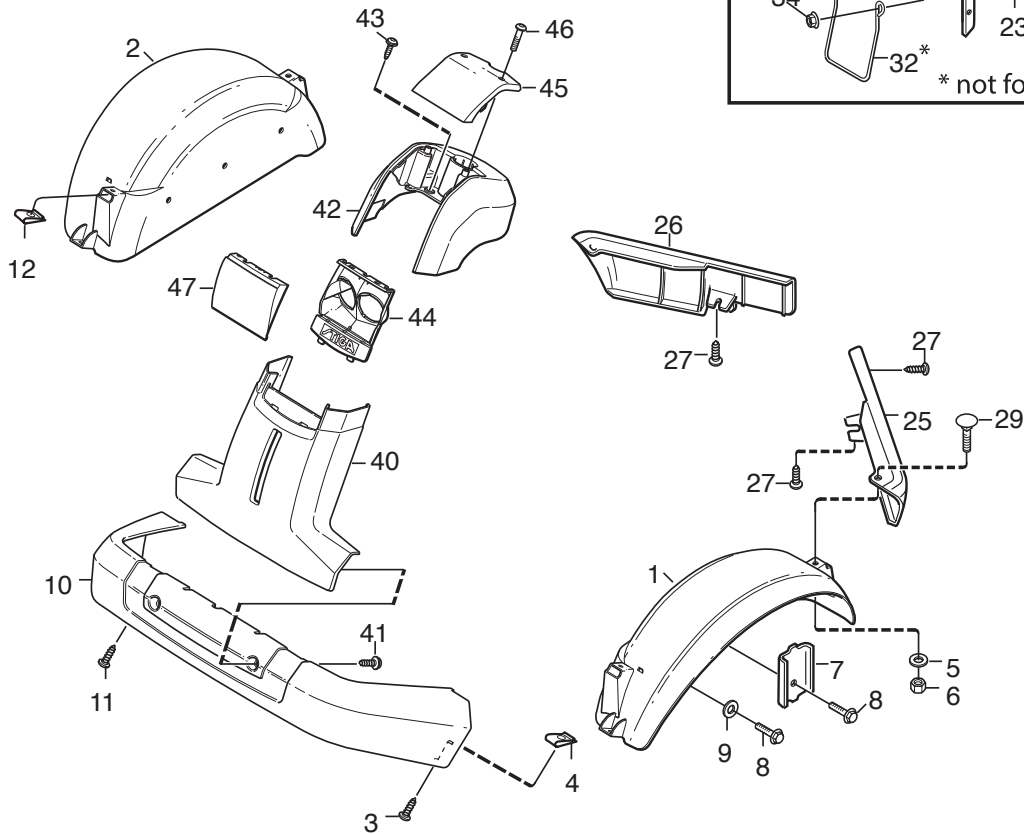

Reservdelskatalog Parts Catalogue

Park 540 PX

2F6230611/S16 - Season 2016

- Use GLOBAL GARDEN PRODUCT Genuine Spare Parts specified in the parts list for repair and/or replacement.
 - The contents described in the parts list may change due to improvement.
 - The drawings of the spare parts are only indicative and might not represent the part in question exactly.
 - The indications "right" - "left" - "front" - "rear" refer to the position of the operator when using the machine.
- When placing orders of parts for repair and/or replacement, make sure that the illustrated parts list is the one applying to the machine's year of manufacture, as shown on the identification plate attached to the machine.

www.stiga.com

Utgåva Issue 7 - 2016		Monteringsdetaljer Assembly parts			
Pos. Fig.	Antal Q.ty	Art nr Part No	Benämning	Description	Anmärkning Notes
1	2	9595-0262-00	Spännstift	Locating Pin	0.5 mm
2	1	9699-0103-02	Bricka	Washer	1.0 mm
3	1	9699-0114-02	Bricka	Washer	1.0 mm
10	2	1134-4734-01	Tändningsnyckel	Ignition Key	
13	1	1134-5512-01	Dragplat5-01	Towing Plate	
14	2	9959-0820-16	Skruv	Screw	
15	2	112154220/0	Mutter	Nut	
17	1	1134-6113-02	Skruv	Screw	
18	2	9898-1035-16	Skruv	Screw	
19	2	9739-1031-22	Mutter	Nut	