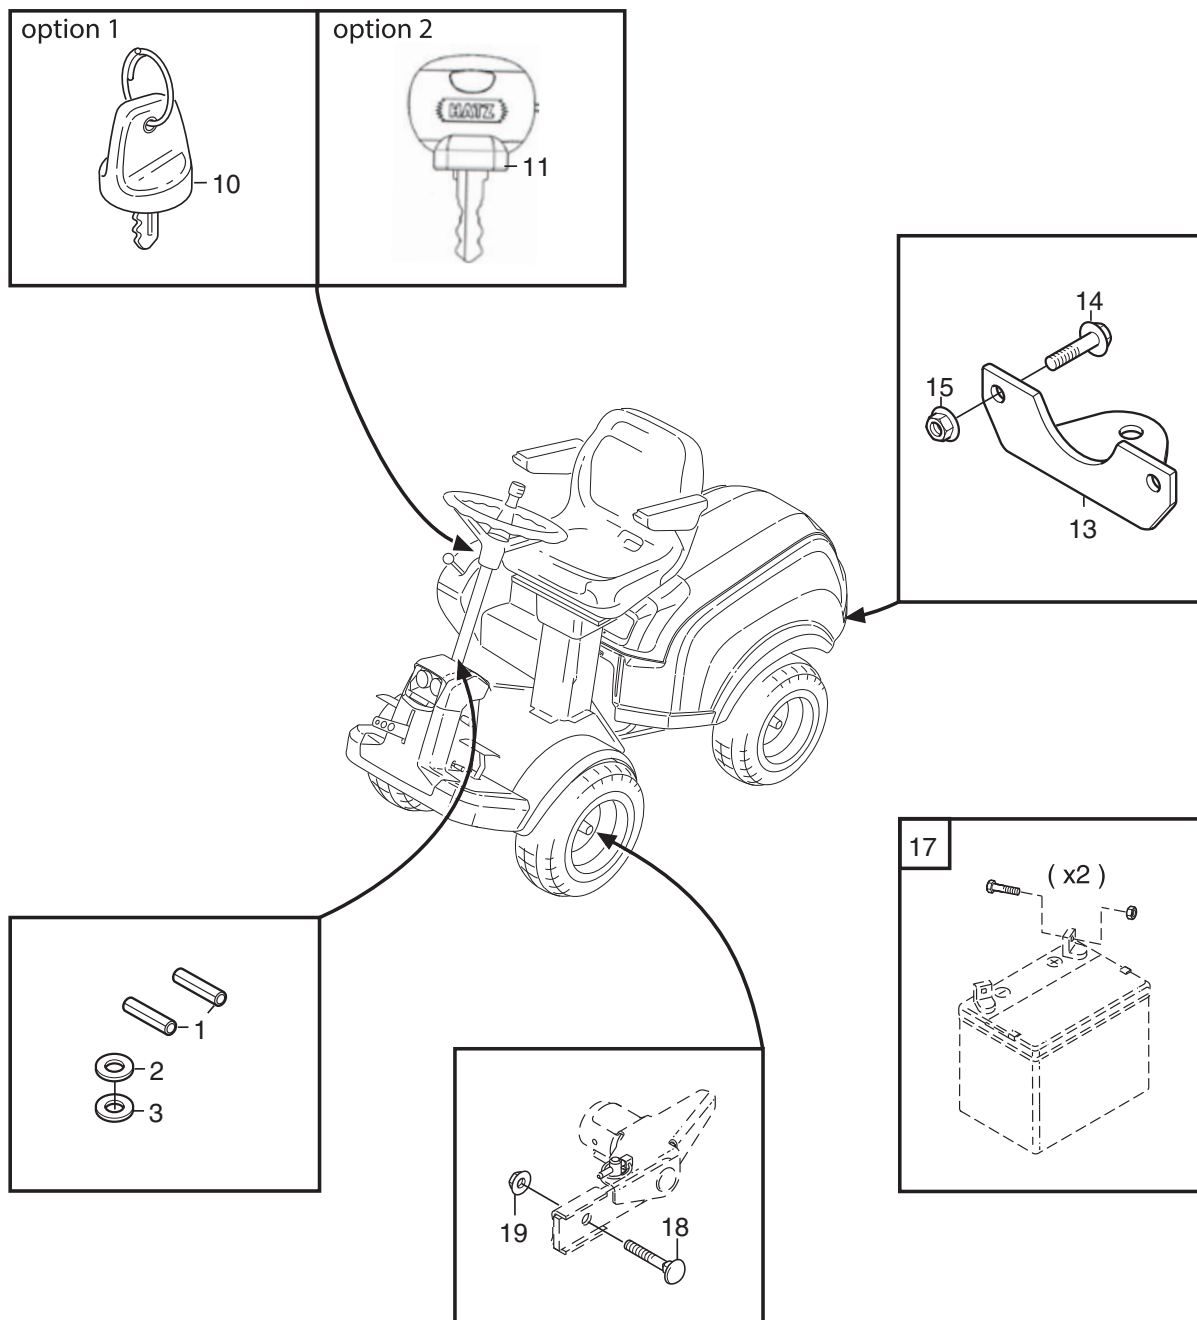

Utgåva Issue 7 - 2016		Monteringsdetaljer Assembly parts			
Pos. Fig.	Antal Q.ty	Art nr Part No	Benämning	Description	Anmärkning Notes
1	2	9595-0262-00	Spännstift	Locating Pin	0.5 mm
2	1	9699-0103-02	Bricka	Washer	1.0 mm
3	1	9699-0114-02	Bricka	Washer	1.0 mm
10	2	1134-4734-01	Tändningsnyckel	Ignition Key	
13	1	1134-5512-01	Dragplat5-01	Towing Plate	
14	2	9959-0820-16	Skruv	Screw	
15	2	112154220/0	Mutter	Nut	
17	1	1134-6113-02	Skruv	Screw	
18	2	9898-1035-16	Skruv	Screw	
19	2	9739-1031-22	Mutter	Nut