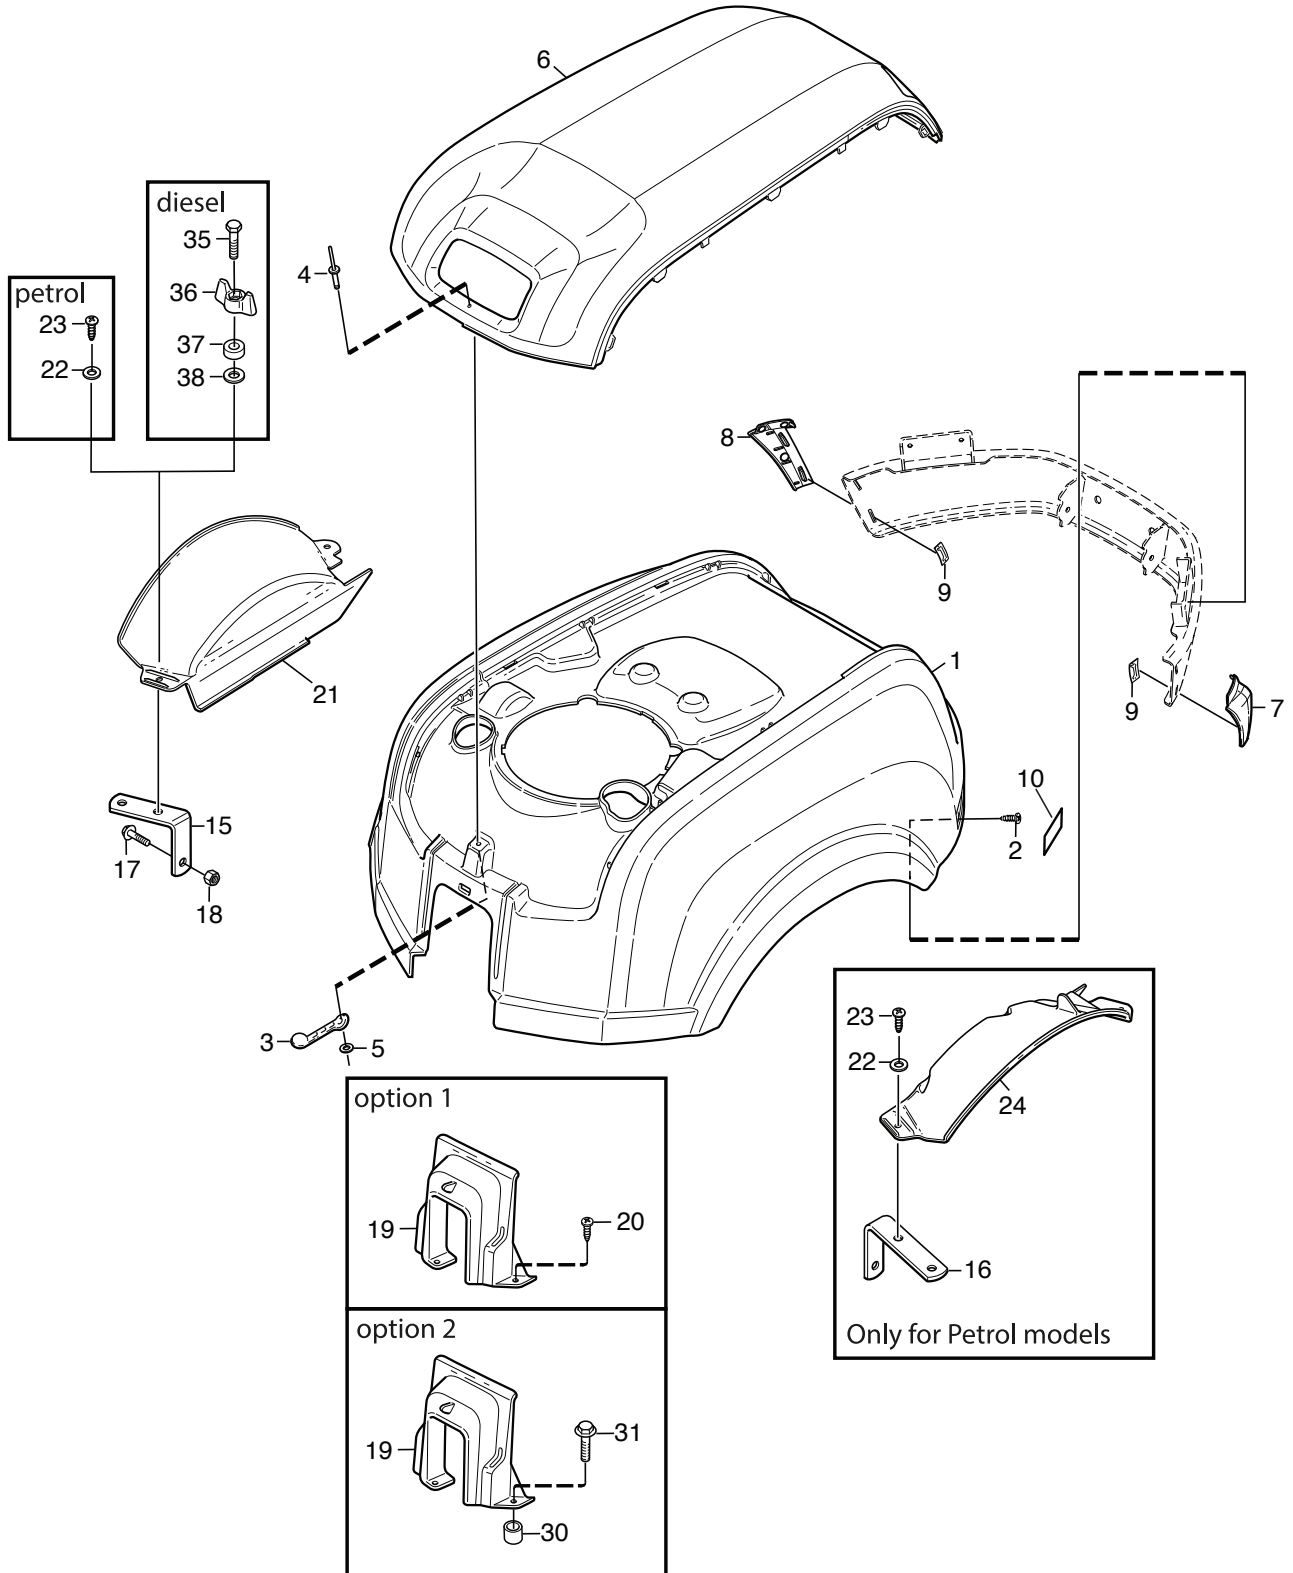

Utgåva Issue 7 - 2016		Kaross Body works			
Pos. Fig.	Antal Q.ty	Art nr Part No	Benämning	Description	Anmärkning Notes
1	1	1134-6025-01	Motorhuv(1-00)	Engine Hood	
2	4	9893-0616-16	Skruv | Relä	Screw | Relay	
3	1	1134-9028-01	Gummistropp (3 St)	Rubber Strap (3 Pcs)	Sats 3 st/kit of 3
4	1	9632-0513-00	Popnit1 -0420 Bs [Tap/D Bs] 3,2X20	Pop Rivet	
5	1	9699-0120-02	Bricka	Washer	
6	1	337110334/0	Motorlucka	Engine Cover	
7	1	337110336/0	Ändavslut Stötfangare-Vä	Bumper End-Lh	
8	1	337110335/0	Ändavslut Stötfangare-Hö	Bumper End-Rh	
9	4	1134-6310-01	Clips	Clip	
10	2	337110334/0	Motorlucka	Engine Cover	
15	1	1134-4012-03	Stöd-Hö	Support, Right	
16	1	1134-4012-04	Stöd-Vä	Support, Left	Not for Diesel models
17	1	9959-0820-16	Skruv	Screw	
18	1	112154220/0	Mutter	Nut	
19	1	112154220/0	Mutter	Nut	
20	3	9893-0616-16	Skruv | Relä	Screw | Relay	
21	1	1134-4800-01	Innerskärm-Hö (Park)	Inner Mud Guard-Rh (Park)	
22	4	9699-0060-02	Bricka	Washer	Not for Diesel models
23	4	9893-0616-16	Skruv | Relä	Screw | Relay	Not for Diesel models
24	1	1134-4801-01	Innerskärm-Vä (Park)	Inner Mud Guard-Lh (Park)	Not for Diesel models