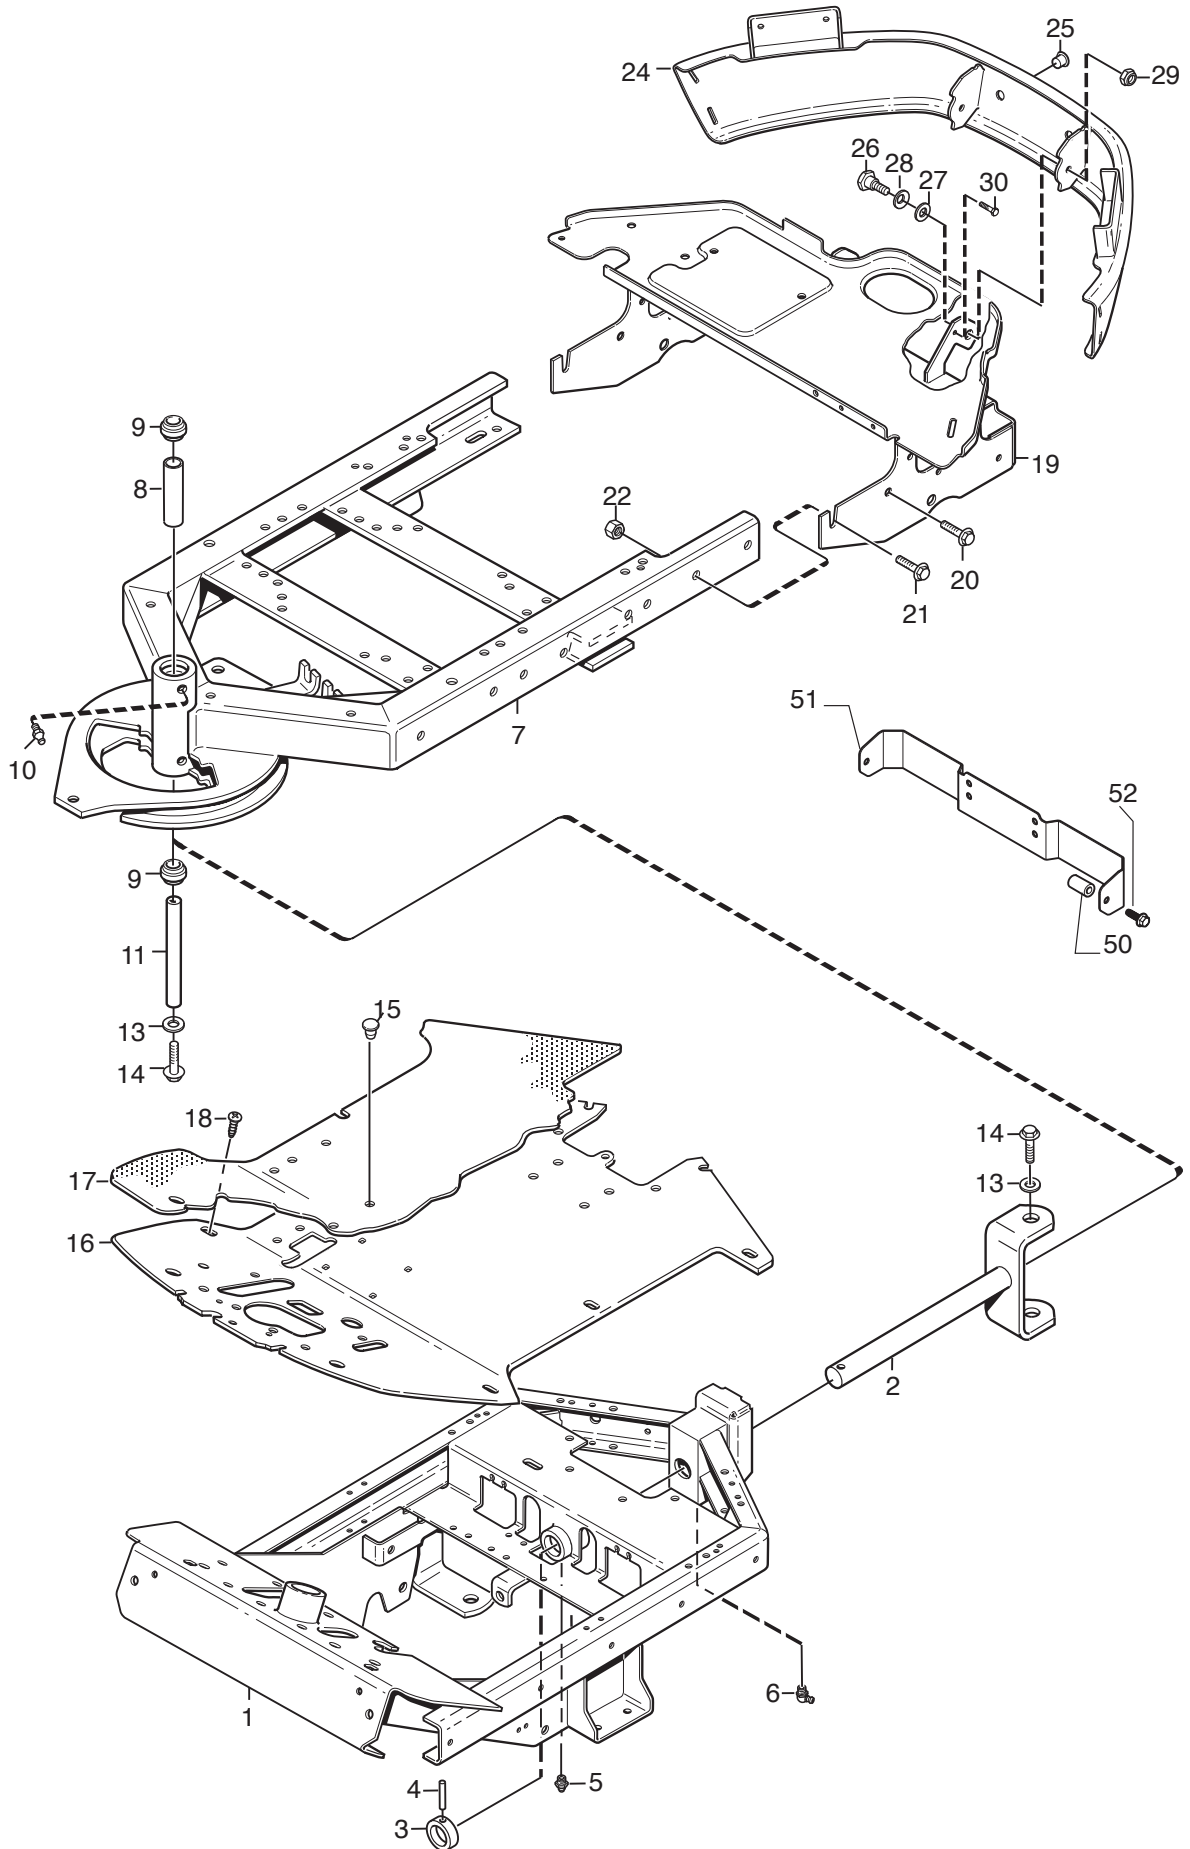

Utgåva Issue 7 - 2016		Ram		Frame	
Pos. Fig.	Antal Q.ty	Art nr Part No	Benämning	Description	Anmärkning Notes
1	1	387800013/0	Ram-Främre	Frame-Front	Incl. 2-3-4-5-6
2	1	1134-3963-02	Midjegaffel Service 5-01 H10	Fork	
3	1	1134-0031-00	Ledaxelstopp	Pivot Shaft Stop	
4	1	9595-0262-00	Spännstift	Locating Pin	
5	1	9501-0500-00	Smörjkopp Kort Rak	Grease Dispenser	Rak/straight
6	1	9501-0504-01	Smörjnippel	Grease Nipple M6 90	90°
7	1	1134-6466-02	Ram-Bakre Kpl	Frame-Rear Assy	Incl. 8-9-10
8	1	1134-5705-01	Distans	Spacer	
9	2	9547-0001-00	Ledlager	Bearing	
10	2	9501-0500-00	Smörjkopp Kort Rak	Grease Dispenser	
11	1	1134-5988-01	Centrumaxel	Centre Shaft	
13	2	9699-0035-02	Bricka	Washer	
14	2	9959-1025-16	Skruv	Screw	
15	2	9403-0048-70	Täckpropp Ikpt 13-6,5S	Cover Plug	
16	1	1134-6586-01	Durk (5-01)	Floor Plate	
17	1	114369182/0	Dekal	Label	
18	2	9893-0616-16	Skruv | Relä	Screw | Relay	
19	1	1134-5944-01	Tankhylla Kpl. 5-01	Tank Shelf Assy	
20	2	9945-0816-16	Skruv	Screw	
21	2	9959-0820-16	Skruv	Screw	
22	2	112154220/0	Mutter	Nut	
24	1	387457003/0	Stötfångare	Rear Bumper	
25	2	1134-4100-01	Täckpropp	Plug	
26	2	1134-0240-00	Skruv	Screw	
27	2	1134-4242-01	Distansbricka	Washer	
28	2	9665-0002-00	Bricka	Washer	
29	2	112155000/0	Mutter	Nut	
30	2	9943-0516-16	Skruv	Screw	
50	1	1134-1565-09	Distans	Spacer	
51	1	387602503/0	Skydd	Protection	
52	2	9945-0825-16	Skruv	Screw