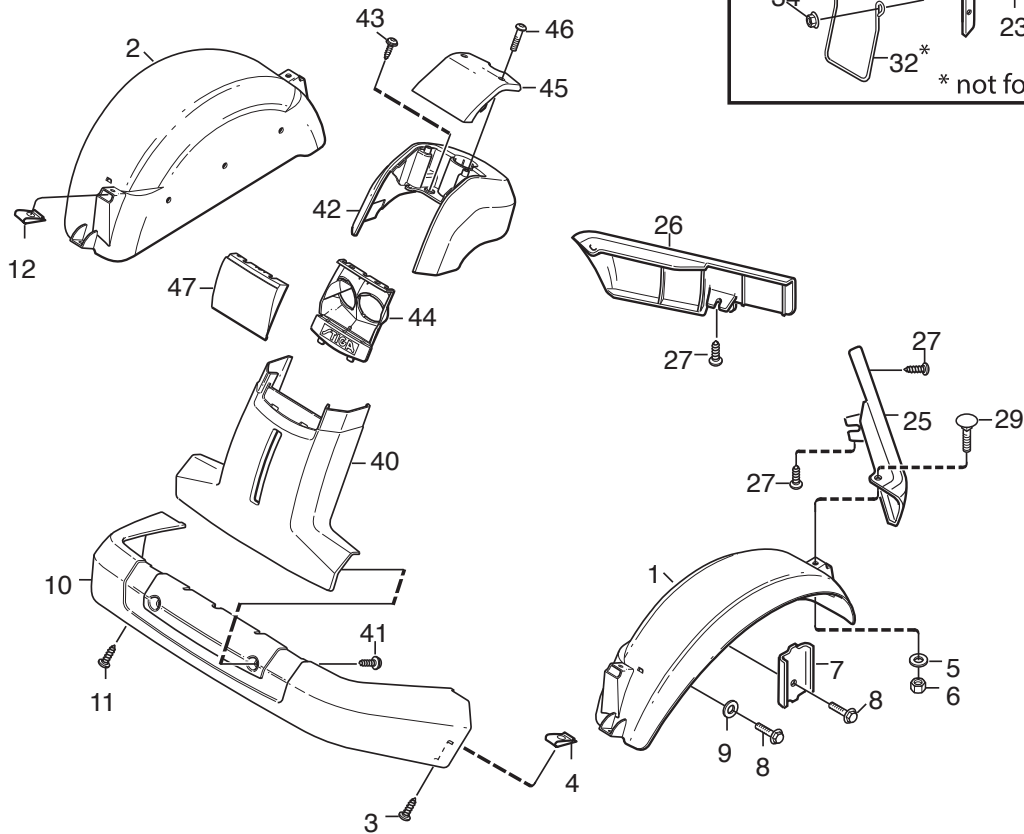

Reservdelskatalog Parts Catalogue

Park 720 PW

2F6220621/S16 - Season 2016

- Use GLOBAL GARDEN PRODUCT Genuine Spare Parts specified in the parts list for repair and/or replacement.
 - The contents described in the parts list may change due to improvement.
 - The drawings of the spare parts are only indicative and might not represent the part in question exactly.
 - The indications "right" - "left" - "front" - "rear" refer to the position of the operator when using the machine.
- When placing orders of parts for repair and/or replacement, make sure that the illustrated parts list is the one applying to the machine's year of manufacture, as shown on the identification plate attached to the machine.

www.stiga.com

Utgåva Issue 7 - 2016		Monteringsdetaljer Assembly parts			
Pos. Fig.	Antal Q.ty	Art nr Part No	Benämning	Description	Anmärkning Notes
1	2	9595-0262-00	Spännstift	Locating Pin	0.5 mm
2	1	9699-0103-02	Bricka	Washer	1.0 mm
3	1	9699-0114-02	Bricka	Washer	1.0 mm
10	2	1134-4734-01	Tändningsnyckel	Ignition Key	
13	1	1134-5512-01	Dragplat5-01	Towing Plate	
14	2	9959-0820-16	Skruv	Screw	
15	2	112154220/0	Mutter	Nut	
17	1	1134-6113-02	Skruv	Screw	
18	2	9898-1035-16	Skruv	Screw	
19	2	9739-1031-22	Mutter	Nut	