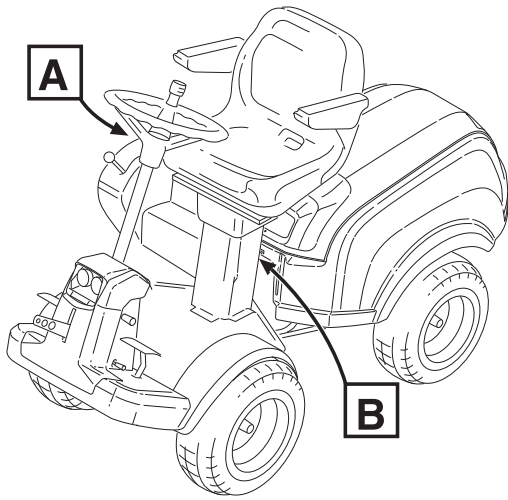

Utgåva Issue 7 - 2016		Kaross Body works			
Pos. Fig.	Antal Q.ty	Art nr Part No	Benämning	Description	Anmärkning Notes
1	1	337491251/0	Framskärm-Vä	Mud Guard, Front-Lh	
2	1	337491250/0	Framskärm-Hö	Mud Guard, Front-Rh	
3	2	9893-0616-16	Skruv | Relä	Screw | Relay	
4	2	1134-4176-01	Clips	Clips	
5	2	9699-0060-02	Bricka	Washer	
6	2	112154510/0	Mutter	Nut	
7	2	1137-0088-01	Stödplat	Support Plate	
8	6	9945-0816-16	Skruv	Screw	
9	4	112523060/0	Bricka	Washer	
10	1	337502507/0	Stötfangare-Fram	Front Bumper	
11	6	9893-0616-16	Skruv | Relä	Screw | Relay	
12	2	1134-4176-01	Clips	Clips	
16	2	9699-0099-02	Bricka	Washer	
17	1	1134-4360-01	Kapa-Inre (1-00)	Cover-Inner	
18	1	1134-3979-01	Kapa Yttre1-00	Cover-Outer	
19	3	9946-0525-16	Skruv	Screw	
20	2	9950-0570-12	Skruv	Screw	
21	2	112154330/0	Mutter	Nut	
23	4	9893-0616-16	Skruv | Relä	Screw | Relay	
25	1	337110331/0	Kantlist-Vä (Gra)	Moulding-Left (Grey)	
26	1	337110332/0	Kantlist-Hö (Gra)	Moulding Right-Grey	
27	4	9893-0616-16	Skruv | Relä	Screw | Relay	
28	2	9840-8013-16	Skruv	Screw	
29	2	112815200/0	Skruv	Screw	
31	1	1134-6461-01	Bakstycke 1-00	Rear Plate	
32	1	1134-6460-01	Skyddsbygel	Protective Loop	not in all models
33	2	9959-0820-16	Skruv	Screw	not in all models
34	2	112154220/0	Mutter	Nut	not in all models
40	1	1137-0050-01	Frontkapa-Nedre	Front Panel-Lower	
41	2	112728697/0	Skruv	Screw	
42	1	1137-0051-01	Frontkapa-Övre	Front Panel-Upper	
43	2	9946-0525-16	Skruv	Screw	
44	1	337110329/0	Lamphallare	Lamp Holder	
45	1	337110330/0	Toppkapa	Top Panel	
46	2	112728697/0	Skruv	Screw	
47	1	1137-0054-01	Lampglas	Lamp Glass