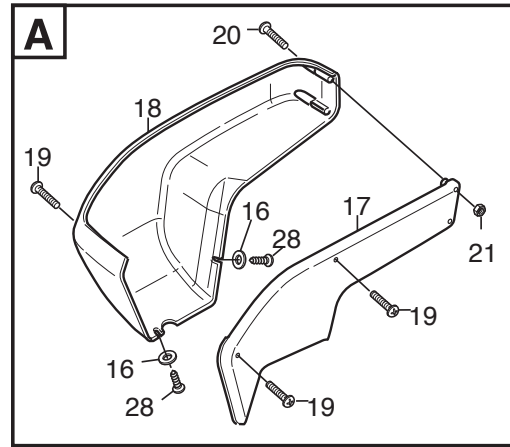

Utgåva Issue 7 - 2016		Kaross Body works			
Pos. Fig.	Antal Q.ty	Art nr Part No	Benämning	Description	Anmärkning Notes
1	1	337491251/0	Framskärm-Vä	Mud Guard, Front-Lh	
2	1	337491250/0	Framskärm-Hö	Mud Guard, Front-Rh	
3	2	9893-0616-16	Skruv | Relä	Screw | Relay	
4	2	1134-4176-01	Clips	Clips	
5	2	9699-0060-02	Bricka	Washer	
6	2	112154510/0	Mutter	Nut	
7	2	1137-0088-01	Stödplat	Support Plate	
8	6	9945-0816-16	Skruv	Screw	
9	4	112523060/0	Bricka	Washer	
10	1	337502507/0	Stötfangare-Fram	Front Bumper	
11	6	9893-0616-16	Skruv | Relä	Screw | Relay	
12	2	1134-4176-01	Clips	Clips	
16	2	9699-0099-02	Bricka	Washer	
17	1	1134-4360-01	Kapa-Inre (1-00)	Cover-Inner	
18	1	1134-3979-01	Kapa Yttre1-00	Cover-Outer	
19	3	9946-0525-16	Skruv	Screw	
20	2	9950-0570-12	Skruv	Screw	
21	2	112154330/0	Mutter	Nut	
23	4	9893-0616-16	Skruv | Relä	Screw | Relay	
25	1	337110331/0	Kantlist-Vä (Gra)	Moulding-Left (Grey)	
26	1	337110332/0	Kantlist-Hö (Gra)	Moulding Right-Grey	
27	4	9893-0616-16	Skruv | Relä	Screw | Relay	
28	2	9840-8013-16	Skruv	Screw	
29	2	112815200/0	Skruv	Screw	
31	1	1134-6461-01	Bakstycke 1-00	Rear Plate	
32	1	1134-6460-01	Skyddsbygel	Protective Loop	not in all models
33	2	9959-0820-16	Skruv	Screw	not in all models
34	2	112154220/0	Mutter	Nut	not in all models
40	1	1137-0050-01	Frontkapa-Nedre	Front Panel-Lower	
41	2	112728697/0	Skruv	Screw	
42	1	1137-0051-01	Frontkapa-Övre	Front Panel-Upper	
43	2	9946-0525-16	Skruv	Screw	
44	1	337110329/0	Lamphallare	Lamp Holder	
45	1	337110330/0	Toppkapa	Top Panel	
46	2	112728697/0	Skruv	Screw	
47	1	1137-0054-01	Lampglas	Lamp Glass