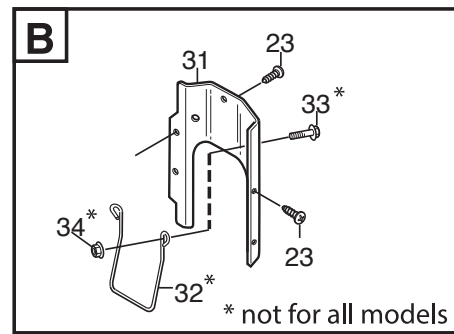

Reservdelskatalog Parts Catalogue

Park 720 PW

2F6220621/S16 - Season 2016

- Use GLOBAL GARDEN PRODUCT Genuine Spare Parts specified in the parts list for repair and/or replacement.
 - The contents described in the parts list may change due to improvement.
 - The drawings of the spare parts are only indicative and might not represent the part in question exactly.
 - The indications "right" - "left" - "front" - "rear" refer to the position of the operator when using the machine.
- When placing orders of parts for repair and/or replacement, make sure that the illustrated parts list is the one applying to the machine's year of manufacture, as shown on the identification plate attached to the machine.

www.stiga.com

Utgåva Issue 7 - 2016		Monteringsdetaljer Assembly parts			
Pos. Fig.	Antal Q.ty	Art nr Part No	Benämning	Description	Anmärkning Notes
1	2	9595-0262-00	Spännstift	Locating Pin	0.5 mm
2	1	9699-0103-02	Bricka	Washer	1.0 mm
3	1	9699-0114-02	Bricka	Washer	1.0 mm
10	2	1134-4734-01	Tändningsnyckel	Ignition Key	
13	1	1134-5512-01	Dragplat5-01	Towing Plate	
14	2	9959-0820-16	Skruv	Screw	
15	2	112154220/0	Mutter	Nut	
17	1	1134-6113-02	Skruv	Screw	
18	2	9898-1035-16	Skruv	Screw	
19	2	9739-1031-22	Mutter	Nut	