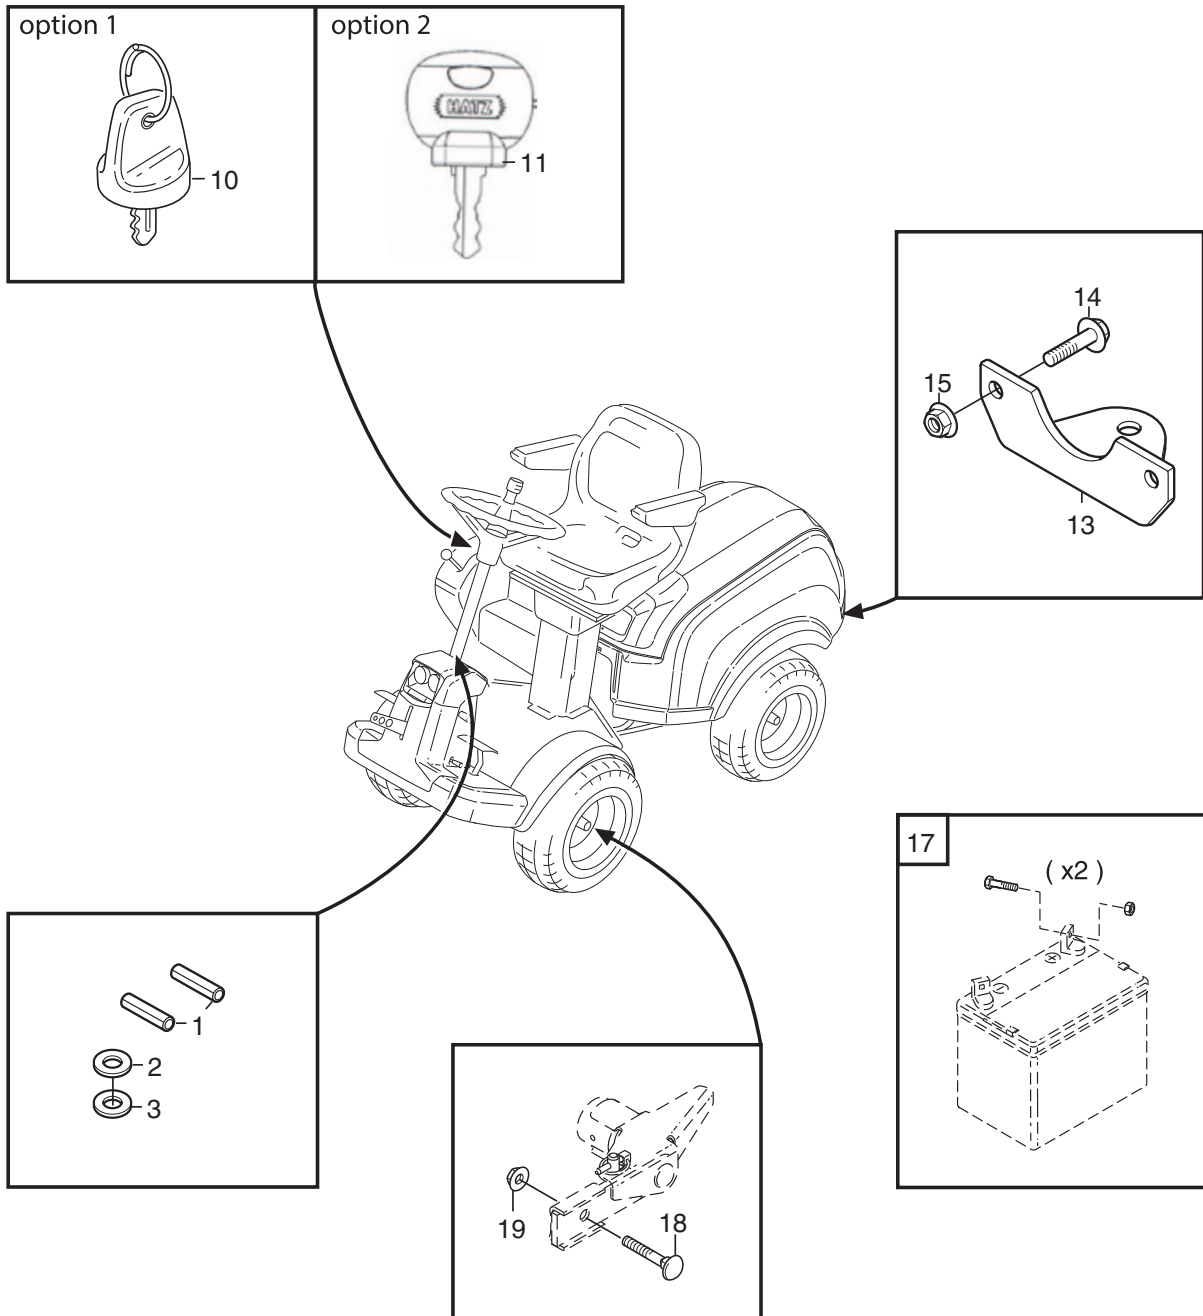

Utgåva Issue 7 - 2016		Monteringsdetaljer Assembly parts			
Pos. Fig.	Antal Q.ty	Art nr Part No	Benämning	Description	Anmärkning Notes
1	2	9595-0262-00	Spännstift	Locating Pin	0.5 mm
2	1	9699-0103-02	Bricka	Washer	1.0 mm
3	1	9699-0114-02	Bricka	Washer	1.0 mm
10	2	1134-4734-01	Tändningsnyckel	Ignition Key	
13	1	1134-5512-01	Dragplat5-01	Towing Plate	
14	2	9959-0820-16	Skruv	Screw	
15	2	112154220/0	Mutter	Nut	
17	1	1134-6113-02	Skruv	Screw	
18	2	9898-1035-16	Skruv	Screw	
19	2	9739-1031-22	Mutter	Nut