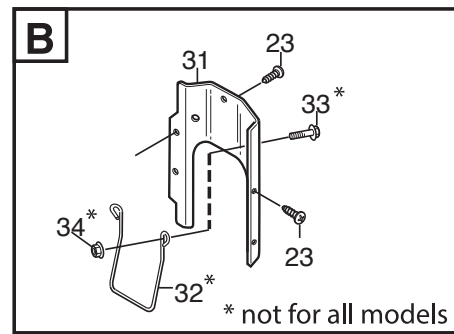

Reservdelskatalog Parts Catalogue

Park 740 PWX

2F6230621/S16 - Season 2016

- Use GLOBAL GARDEN PRODUCT Genuine Spare Parts specified in the parts list for repair and/or replacement.
 - The contents described in the parts list may change due to improvement.
 - The drawings of the spare parts are only indicative and might not represent the part in question exactly.
 - The indications "right" - "left" - "front" - "rear" refer to the position of the operator when using the machine.
- When placing orders of parts for repair and/or replacement, make sure that the illustrated parts list is the one applying to the machine's year of manufacture, as shown on the identification plate attached to the machine.

www.stiga.com

Utgåva Issue 7 - 2016		Monteringsdetaljer Assembly parts			
Pos. Fig.	Antal Q.ty	Art nr Part No	Benämning	Description	Anmärkning Notes
1	2	9595-0262-00	Spännstift	Locating Pin	0.5 mm
2	1	9699-0103-02	Bricka	Washer	1.0 mm
3	1	9699-0114-02	Bricka	Washer	1.0 mm
10	2	1134-4734-01	Tändningsnyckel	Ignition Key	
13	1	1134-5512-01	Dragplat5-01	Towing Plate	
14	2	9959-0820-16	Skruv	Screw	
15	2	112154220/0	Mutter	Nut	
17	1	1134-6113-02	Skruv	Screw	
18	2	9898-1035-16	Skruv	Screw	
19	2	9739-1031-22	Mutter	Nut	