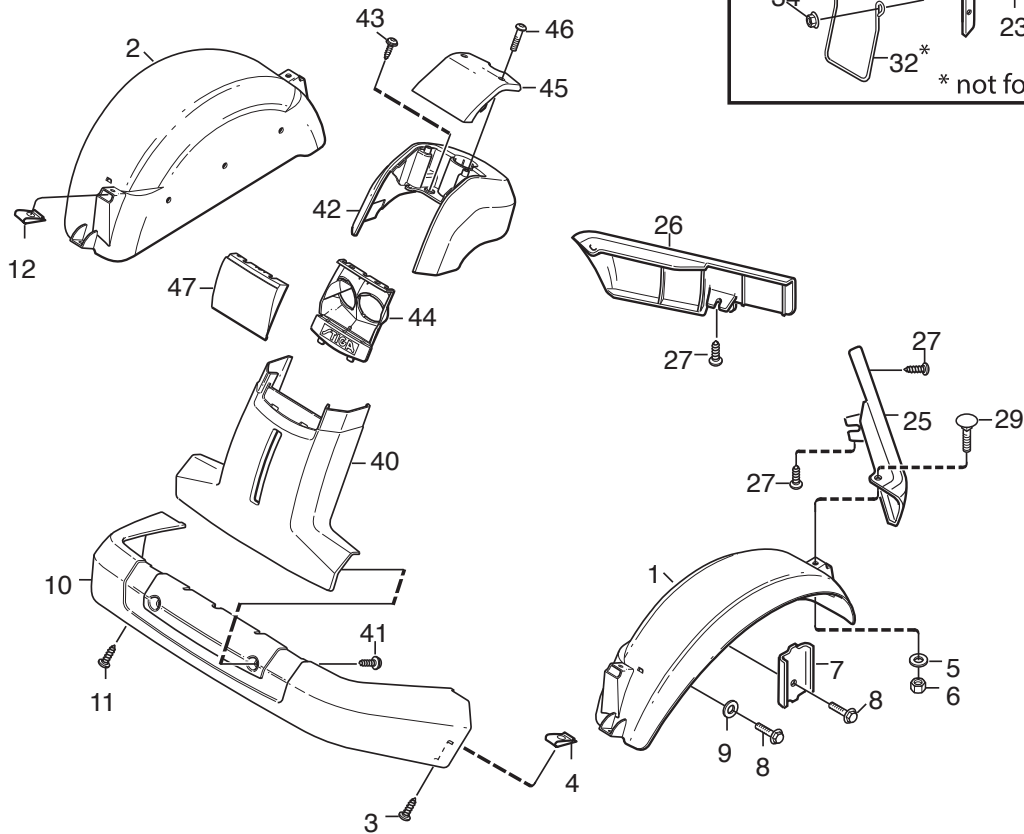

Reservdelskatalog Parts Catalogue

Park 740 PWX

2F6230621/S16 - Season 2016

- Use GLOBAL GARDEN PRODUCT Genuine Spare Parts specified in the parts list for repair and/or replacement.
 - The contents described in the parts list may change due to improvement.
 - The drawings of the spare parts are only indicative and might not represent the part in question exactly.
 - The indications "right" - "left" - "front" - "rear" refer to the position of the operator when using the machine.
- When placing orders of parts for repair and/or replacement, make sure that the illustrated parts list is the one applying to the machine's year of manufacture, as shown on the identification plate attached to the machine.

www.stiga.com

Utgåva Issue 7 - 2016		Monteringsdetaljer Assembly parts			
Pos. Fig.	Antal Q.ty	Art nr Part No	Benämning	Description	Anmärkning Notes
1	2	9595-0262-00	Spännstift	Locating Pin	0.5 mm
2	1	9699-0103-02	Bricka	Washer	1.0 mm
3	1	9699-0114-02	Bricka	Washer	1.0 mm
10	2	1134-4734-01	Tändningsnyckel	Ignition Key	
13	1	1134-5512-01	Dragplat5-01	Towing Plate	
14	2	9959-0820-16	Skruv	Screw	
15	2	112154220/0	Mutter	Nut	
17	1	1134-6113-02	Skruv	Screw	
18	2	9898-1035-16	Skruv	Screw	
19	2	9739-1031-22	Mutter	Nut	