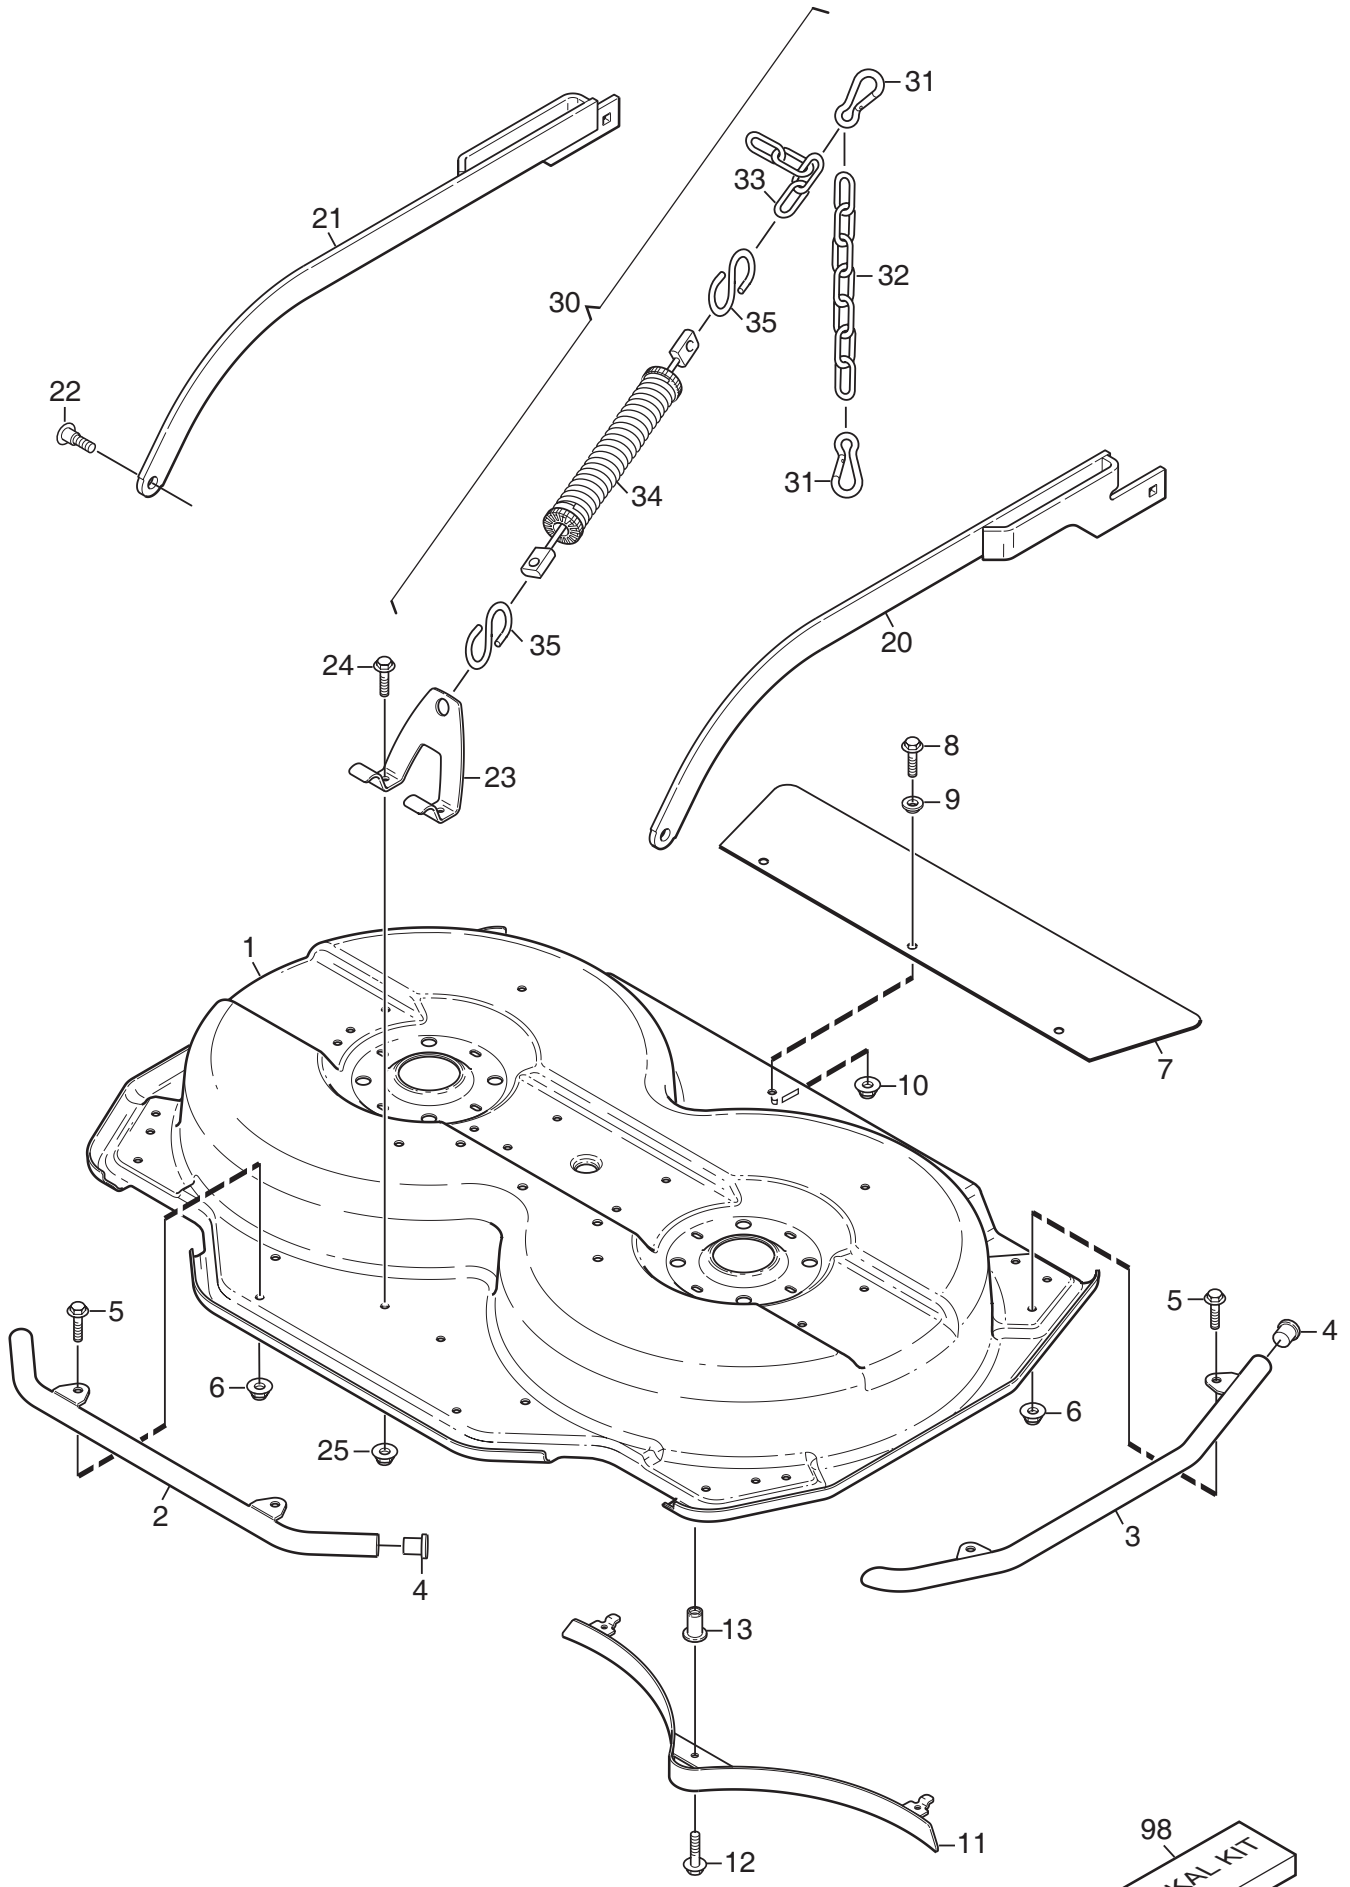

Utgåva Issue 2011-11		Bildnr Picture No 2369A		VILLA KLIPPAGGREGAT 105 COMBI RAM		VILLA MOWER DECK 105 COMBI FRAME		Sida Page 330		
Pos. Fig.	Antal/Quantity				Art nr Part No	Benämning	Description	Sats Kit	Anmärkning Notes	
	2970 -04 -14									
1	1				1134-6191-01	Kåpa- gul	Casing- yellow		Inkl. pos 13 (3 st)	
2	1				1134-6208-01	Frontskydd- grå	Front guard tube- grey			
3	2				1134-6223-01	Sidoskydd- grå	Side guard tube- grey			
4	4				9403-0025-80	Ändplugg- grå	End cap- grey			
5	6				9959-0816-16	Skruv	Screw			
6	6				9739-0831-22	Mutter	Nut			
7	1				1134-6281-03	Gummiskydd	Rubber guard			
8	3				9959-0816-16	Skruv	Screw			
9	3				1134-4185-01	Ansatsbricka	Flange washer			
10	3				9739-0831-22	Mutter	Nut			
11	1				1134-6231-01	Kombiplugg	Mulching plug			
12	1				9959-0816-16	Skruv	Screw			
13	3				1134-5595-01	• Nitmutter	• Riveting nut			
20	1				1134-6237-01	Aggregatsarm- vä, grå	Deck arm- LH, grey			
21	1				1134-6237-02	Aggregatsarm- hö, grå	Deck arm- RH, grey			
22	2				1134-6279-01	Ansatsskruv	Shoulder bolt			
23	1				1134-6315-01	Lyftfäste- grå	Lift bracket- grey			
24	2				9959-0816-16	Skruv	Screw			
25	2				9739-0831-22	Mutter	Nut			
30	1				1134-6362-01	Lyftfjäder kpl	Lift spring assy			
31	2				1134-5528-01	• Karbinhake	• Snap hook			
32	1				1134-6368-02	• Kedja	• Chain			
33	1				1134-6368-01	• Kedja	• Chain			
34	1				1134-6365-03	• Lyftfjäder	• Lift spring			
35	2				1134-4623-01	• S- krok	• S- hook			
98	1				1134-5594-02	Dekalsats	Label kit			
99	1				8211-7000-10	Bruksanvisning	Owner's manual			
										Inkl. pos 31 - 35
										7 links 4 links
										Ej ill/not ill.