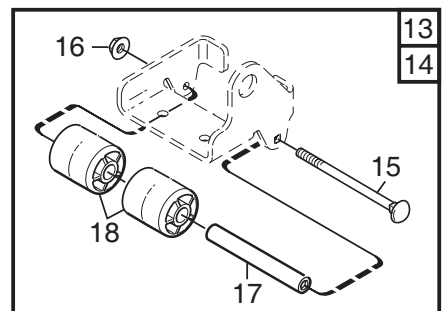

Utgåva Issue 2011-11		Bildnr Picture No 2136		VILLA KLIPPAGGREGAT 105 COMBI REGLAGE		VILLA MOWER DECK 105 COMBI CONTROLS		Sida Page 332	
Pos. Fig.	Antal/Quantity				Art nr Part No	Benämning	Description	Sats Kit	Anmärkning Notes
	2970 -14	2970 -04							
1	1	1			1134-6275-01	Framaxel- gul	Front axle- yellow		
2	1	1			1134-6215-01	Fäste fram- vä, gul	Bracket fr- LH, yellow		
3	1	1			1134-6215-02	Fäste fram- hö, gul	Bracket fr- RH, yellow		
4	4	4			9959-0816-16	Skruv	Screw		
5	4	4			9739-0831-22	Mutter	Nut		
6	2	2			1134-6278-01	Avbärare- grå	Guide- grey		
7	2	2			1134-4284-01	Hjul	Wheel		
8	4	4			1134-4319-01	Lager	Bearing		
9	2	2			1134-4318-01	Hylsa	Wheel axle		
10	2	2			9897-0813-02	Skruv	Screw		
11	2	2			9747-0831-02	Mutter	Lock nut		
12	1	1			1134-6197-01	Bakaxel- gul	Rear axle- yellow		
13	1	1			1134-6282-01	Rulle- vä, m- fäste	Roller- LH, w/bracket		Inkl. pos 15 - 18
14	1	1			1134-6282-02	Rulle- hö, m- fäste	Roller- RH, w/bracket		Inkl. pos 15 - 18
15	1	1			9897-0813-02	• Skruv	• Screw		
16	1	1			9739-0831-22	• Mutter	• Nut		
17	1	1			1134-4318-01	• Hylsa	• Wheel axle		
18	1	1			1134-9126-01	• Rulle	• Roller		Sats 2 st/kit of 2
19	4	4			9959-0816-16	Skruv	Screw		
20	4	4			9739-0831-22	Mutter	Nut		
21	2	2			1134-6198-01	Pinne	Stud		
22	2	2			9699-0104-02	Bricka	Washer		
23	2	2			9598-2001-02	Låsnål	Spring pin		
24	2	2			9646-0098-22	Nit	Rivet		
25	2	2			9675-0012-02	Starlock	Locking washer		
26 A	1				1134-6249-01	Tryckstång- vä	Push rod- LH		
26 B		1			1134-6250-01	Tryckstång- vä	Push rod- LH		
27	1	1			1134-6246-01	Tryckstång- hö	Push rod- RH		
28	4	4			9675-0015-02	Starlock	Lock washer		
29	1				1137-0259-01	Höjdinst.segment	Height adj. quadrant		
30	2				9959-0816-16	Skruv	Screw		
31	2				9739-0831-22	Mutter	Nut		
32	1				1134-6244-01	Höjdinst.spak- grå	Height adj.lever- grey		
33	1				1134-6254-01	Spärr	Catch		
34	1				1134-5444-01	Tryckstång	Push rod		
35	1				1134-5445-01	Fjäder	Spring		
36	1				1134-5503-01	Handtag	Handle		
37	1				9699-0087-02	Planbricka	Flat washer		
38	1				1134-3051-01	Spärrknapp	Locking knob		
39	1				1134-6286-03	Distans	Spacer		
40	1				1134-1565-16	Distans	Spacer		
41	2				9646-0105-22	Nit	Rivet		
42	2				9672-0006-02	Starlock	Lock washer		
43	1				9997-0850-16	Skruv	Screw		
44	1				9747-0831-02	Mutter	Lock nut		
45	2	2			9699-0028-02	Planbricka	Flat washer		
50		1			1134-6417-01	Ställdon	Actuator		
50 A		1			1134-6373-01	• Kolvstångsända	• Rod end		
50 B		1			1134-6418-02	• Kabel	• Cable		L = 490 mm
50 C		1			1134-6182-01	•• Hankontakt	•• Male terminal		
51		1			1134-6192-01	Fäste	Bracket		
52		2			9959-0816-16	Skruv	Screw		
53		2			9739-0831-22	Mutter	Nut		
54		2			9646-0098-22	Nit	Rivet		
55		2			9675-0012-02	Starlock	Locking washer		

X