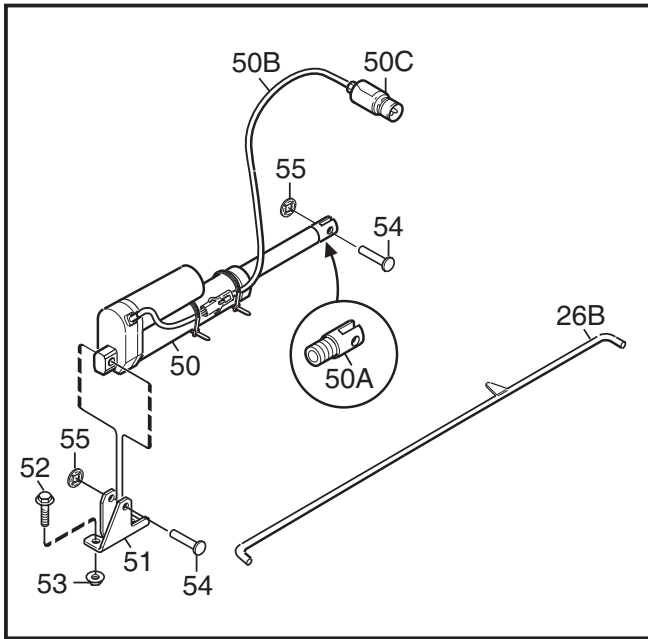

Utgåva Issue 2011-11		Bildnr Picture No 2136		VILLA KLIPPAGGREGAT 105 COMBI REGLAGE		VILLA MOWER DECK 105 COMBI CONTROLS		Sida Page 332	
Pos. Fig.	Antal/Quantity				Art nr Part No	Benämning	Description	Sats Kit	Anmärkning Notes
	2970 -14	2970 -04							
1	1	1			1134-6275-01	Framaxel- gul	Front axle- yellow		
2	1	1			1134-6215-01	Fäste fram- vä, gul	Bracket fr- LH, yellow		
3	1	1			1134-6215-02	Fäste fram- hö, gul	Bracket fr- RH, yellow		
4	4	4			9959-0816-16	Skruv	Screw		
5	4	4			9739-0831-22	Mutter	Nut		
6	2	2			1134-6278-01	Avbärare- grå	Guide- grey		
7	2	2			1134-4284-01	Hjul	Wheel		
8	4	4			1134-4319-01	Lager	Bearing		
9	2	2			1134-4318-01	Hylsa	Wheel axle		
10	2	2			9897-0813-02	Skruv	Screw		
11	2	2			9747-0831-02	Mutter	Lock nut		
12	1	1			1134-6197-01	Bakaxel- gul	Rear axle- yellow		
13	1	1			1134-6282-01	Rulle- vä, m- fäste	Roller- LH, w/bracket		Inkl. pos 15 - 18
14	1	1			1134-6282-02	Rulle- hö, m- fäste	Roller- RH, w/bracket		Inkl. pos 15 - 18
15	1	1			9897-0813-02	• Skruv	• Screw		
16	1	1			9739-0831-22	• Mutter	• Nut		
17	1	1			1134-4318-01	• Hylsa	• Wheel axle		
18	1	1			1134-9126-01	• Rulle	• Roller		Sats 2 st/kit of 2
19	4	4			9959-0816-16	Skruv	Screw		
20	4	4			9739-0831-22	Mutter	Nut		
21	2	2			1134-6198-01	Pinne	Stud		
22	2	2			9699-0104-02	Bricka	Washer		
23	2	2			9598-2001-02	Låsnål	Spring pin		
24	2	2			9646-0098-22	Nit	Rivet		
25	2	2			9675-0012-02	Starlock	Locking washer		
26 A	1				1134-6249-01	Tryckstång- vä	Push rod- LH		
26 B		1			1134-6250-01	Tryckstång- vä	Push rod- LH		
27	1	1			1134-6246-01	Tryckstång- hö	Push rod- RH		
28	4	4			9675-0015-02	Starlock	Lock washer		
29	1				1137-0259-01	Höjdinst.segment	Height adj. quadrant		
30	2				9959-0816-16	Skruv	Screw		
31	2				9739-0831-22	Mutter	Nut		
32	1				1134-6244-01	Höjdinst.spak- grå	Height adj.lever- grey		
33	1				1134-6254-01	Spärr	Catch		
34	1				1134-5444-01	Tryckstång	Push rod		
35	1				1134-5445-01	Fjäder	Spring		
36	1				1134-5503-01	Handtag	Handle		
37	1				9699-0087-02	Planbricka	Flat washer		
38	1				1134-3051-01	Spärrknapp	Locking knob		
39	1				1134-6286-03	Distans	Spacer		
40	1				1134-1565-16	Distans	Spacer		
41	2				9646-0105-22	Nit	Rivet		
42	2				9672-0006-02	Starlock	Lock washer		
43	1				9997-0850-16	Skruv	Screw		
44	1				9747-0831-02	Mutter	Lock nut		
45	2	2			9699-0028-02	Planbricka	Flat washer		
50		1			1134-6417-01	Ställdon	Actuator		
50 A		1			1134-6373-01	• Kolvstångsända	• Rod end		
50 B		1			1134-6418-02	• Kabel	• Cable		L = 490 mm
50 C		1			1134-6182-01	•• Hankontakt	•• Male terminal		
51		1			1134-6192-01	Fäste	Bracket		
52		2			9959-0816-16	Skruv	Screw		
53		2			9739-0831-22	Mutter	Nut		
54		2			9646-0098-22	Nit	Rivet		
55		2			9675-0012-02	Starlock	Locking washer		

X