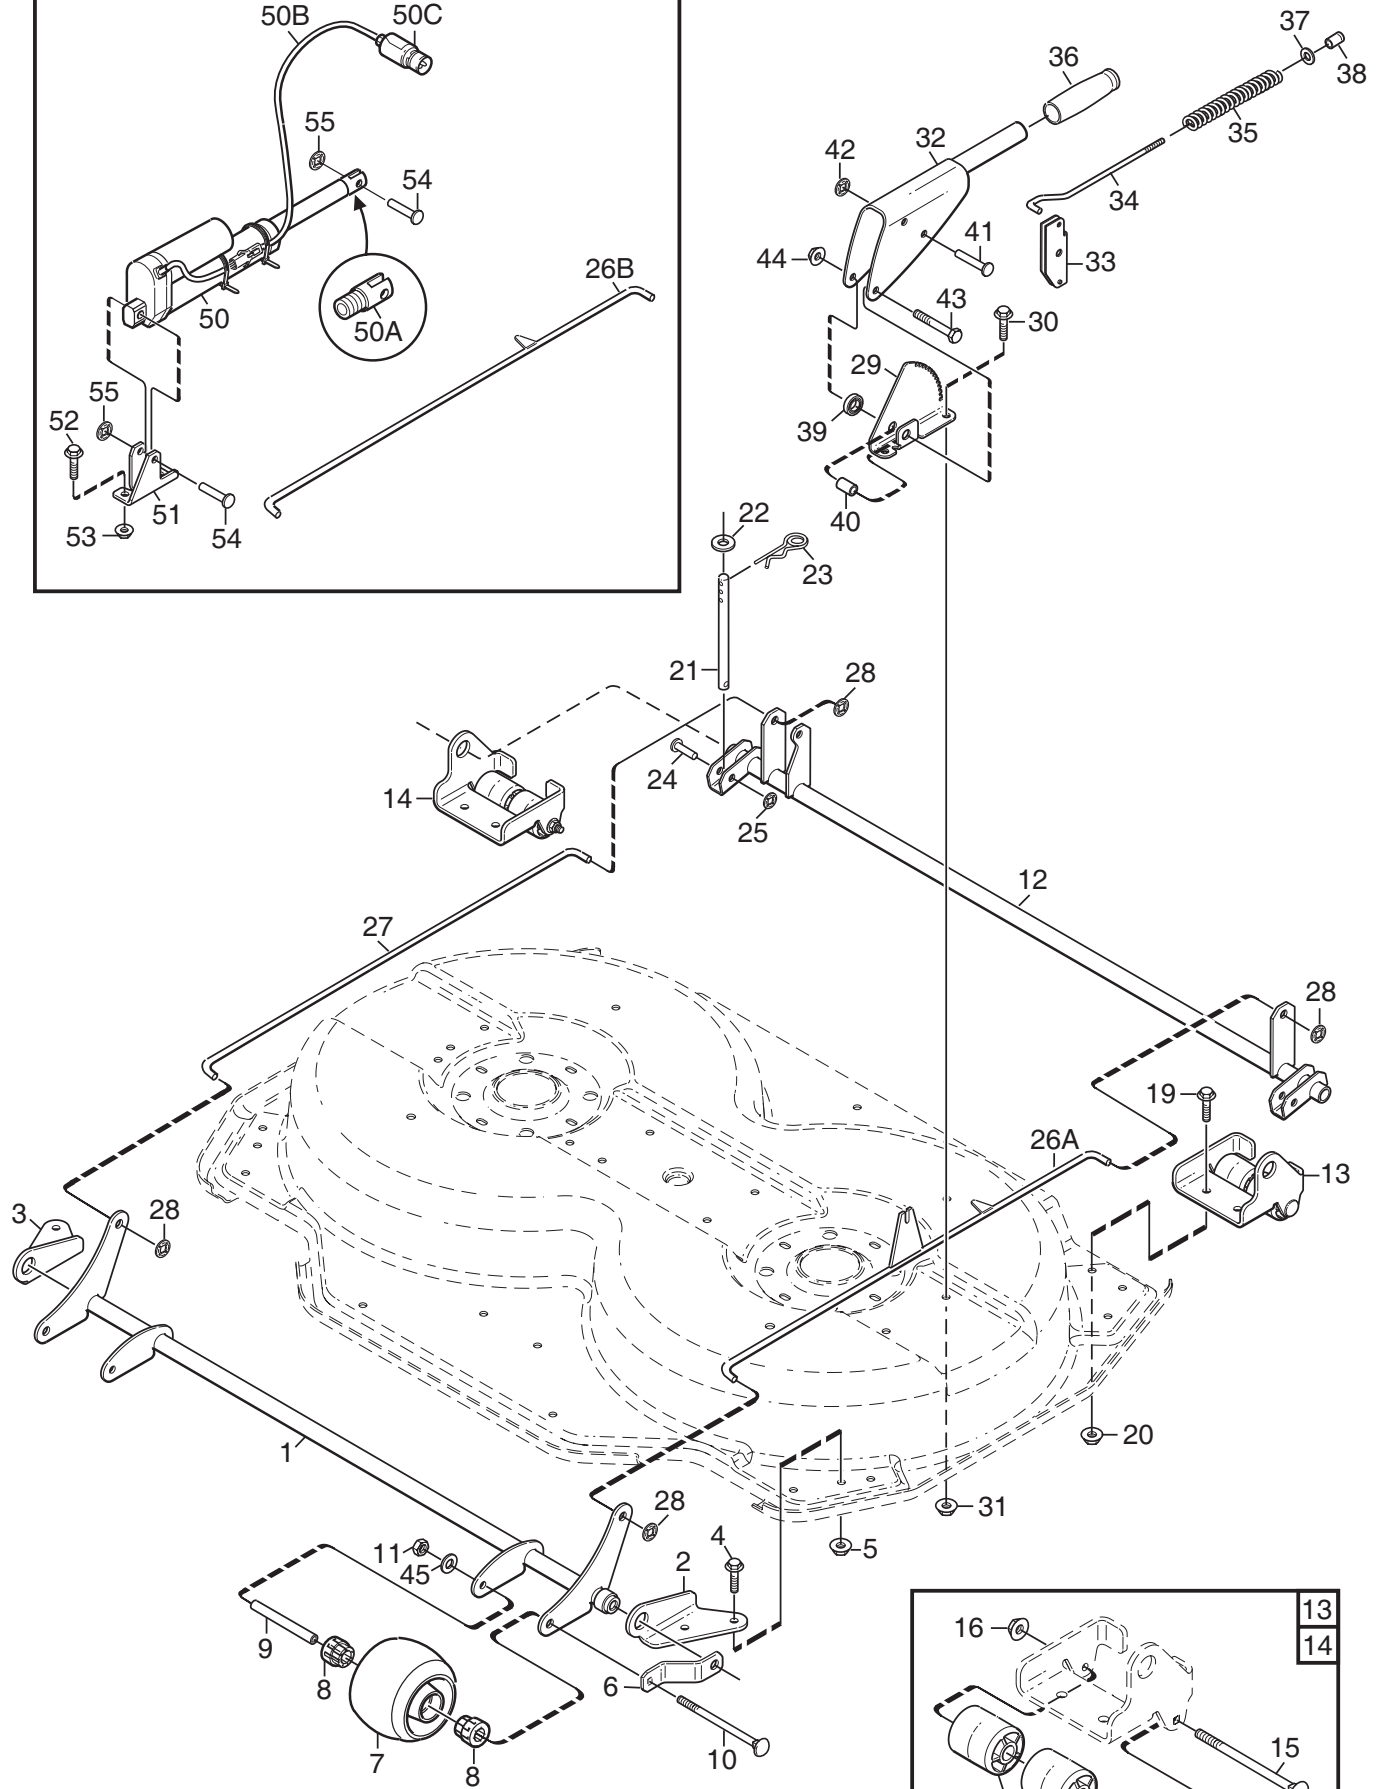

Utgåva Issue 2011-11		Bildnr Picture No 2136		VILLA KLIPPAGGREGAT 105 COMBI REGLAGE		VILLA MOWER DECK 105 COMBI CONTROLS		Sida Page 332	
Pos. Fig.	Antal/Quantity				Art nr Part No	Benämning	Description	Sats Kit	Anmärkning Notes
	2970 -14	2970 -04							
1	1	1			1134-6275-01	Framaxel- gul	Front axle- yellow		
2	1	1			1134-6215-01	Fäste fram- vä, gul	Bracket fr- LH, yellow		
3	1	1			1134-6215-02	Fäste fram- hö, gul	Bracket fr- RH, yellow		
4	4	4			9959-0816-16	Skruv	Screw		
5	4	4			9739-0831-22	Mutter	Nut		
6	2	2			1134-6278-01	Avbärare- grå	Guide- grey		
7	2	2			1134-4284-01	Hjul	Wheel		
8	4	4			1134-4319-01	Lager	Bearing		
9	2	2			1134-4318-01	Hylsa	Wheel axle		
10	2	2			9897-0813-02	Skruv	Screw		
11	2	2			9747-0831-02	Mutter	Lock nut		
12	1	1			1134-6197-01	Bakaxel- gul	Rear axle- yellow		
13	1	1			1134-6282-01	Rulle- vä, m- fäste	Roller- LH, w/bracket		Inkl. pos 15 - 18
14	1	1			1134-6282-02	Rulle- hö, m- fäste	Roller- RH, w/bracket		Inkl. pos 15 - 18
15	1	1			9897-0813-02	• Skruv	• Screw		
16	1	1			9739-0831-22	• Mutter	• Nut		
17	1	1			1134-4318-01	• Hylsa	• Wheel axle		
18	1	1			1134-9126-01	• Rulle	• Roller		Sats 2 st/kit of 2
19	4	4			9959-0816-16	Skruv	Screw		
20	4	4			9739-0831-22	Mutter	Nut		
21	2	2			1134-6198-01	Pinne	Stud		
22	2	2			9699-0104-02	Bricka	Washer		
23	2	2			9598-2001-02	Låsnål	Spring pin		
24	2	2			9646-0098-22	Nit	Rivet		
25	2	2			9675-0012-02	Starlock	Locking washer		
26 A	1				1134-6249-01	Tryckstång- vä	Push rod- LH		
26 B		1			1134-6250-01	Tryckstång- vä	Push rod- LH		
27	1	1			1134-6246-01	Tryckstång- hö	Push rod- RH		
28	4	4			9675-0015-02	Starlock	Lock washer		
29	1				1137-0259-01	Höjdinst.segment	Height adj. quadrant		
30	2				9959-0816-16	Skruv	Screw		
31	2				9739-0831-22	Mutter	Nut		
32	1				1134-6244-01	Höjdinst.spak- grå	Height adj.lever- grey		
33	1				1134-6254-01	Spärr	Catch		
34	1				1134-5444-01	Tryckstång	Push rod		
35	1				1134-5445-01	Fjäder	Spring		
36	1				1134-5503-01	Handtag	Handle		
37	1				9699-0087-02	Planbricka	Flat washer		
38	1				1134-3051-01	Spärrknapp	Locking knob		
39	1				1134-6286-03	Distans	Spacer		
40	1				1134-1565-16	Distans	Spacer		
41	2				9646-0105-22	Nit	Rivet		
42	2				9672-0006-02	Starlock	Lock washer		
43	1				9997-0850-16	Skruv	Screw		
44	1				9747-0831-02	Mutter	Lock nut		
45	2	2			9699-0028-02	Planbricka	Flat washer		
50		1			1134-6417-01	Ställdon	Actuator		
50 A		1			1134-6373-01	• Kolvstångsända	• Rod end		
50 B		1			1134-6418-02	• Kabel	• Cable		L = 490 mm
50 C		1			1134-6182-01	•• Hankontakt	•• Male terminal		
51		1			1134-6192-01	Fäste	Bracket		
52		2			9959-0816-16	Skruv	Screw		
53		2			9739-0831-22	Mutter	Nut		
54		2			9646-0098-22	Nit	Rivet		
55		2			9675-0012-02	Starlock	Locking washer		

X