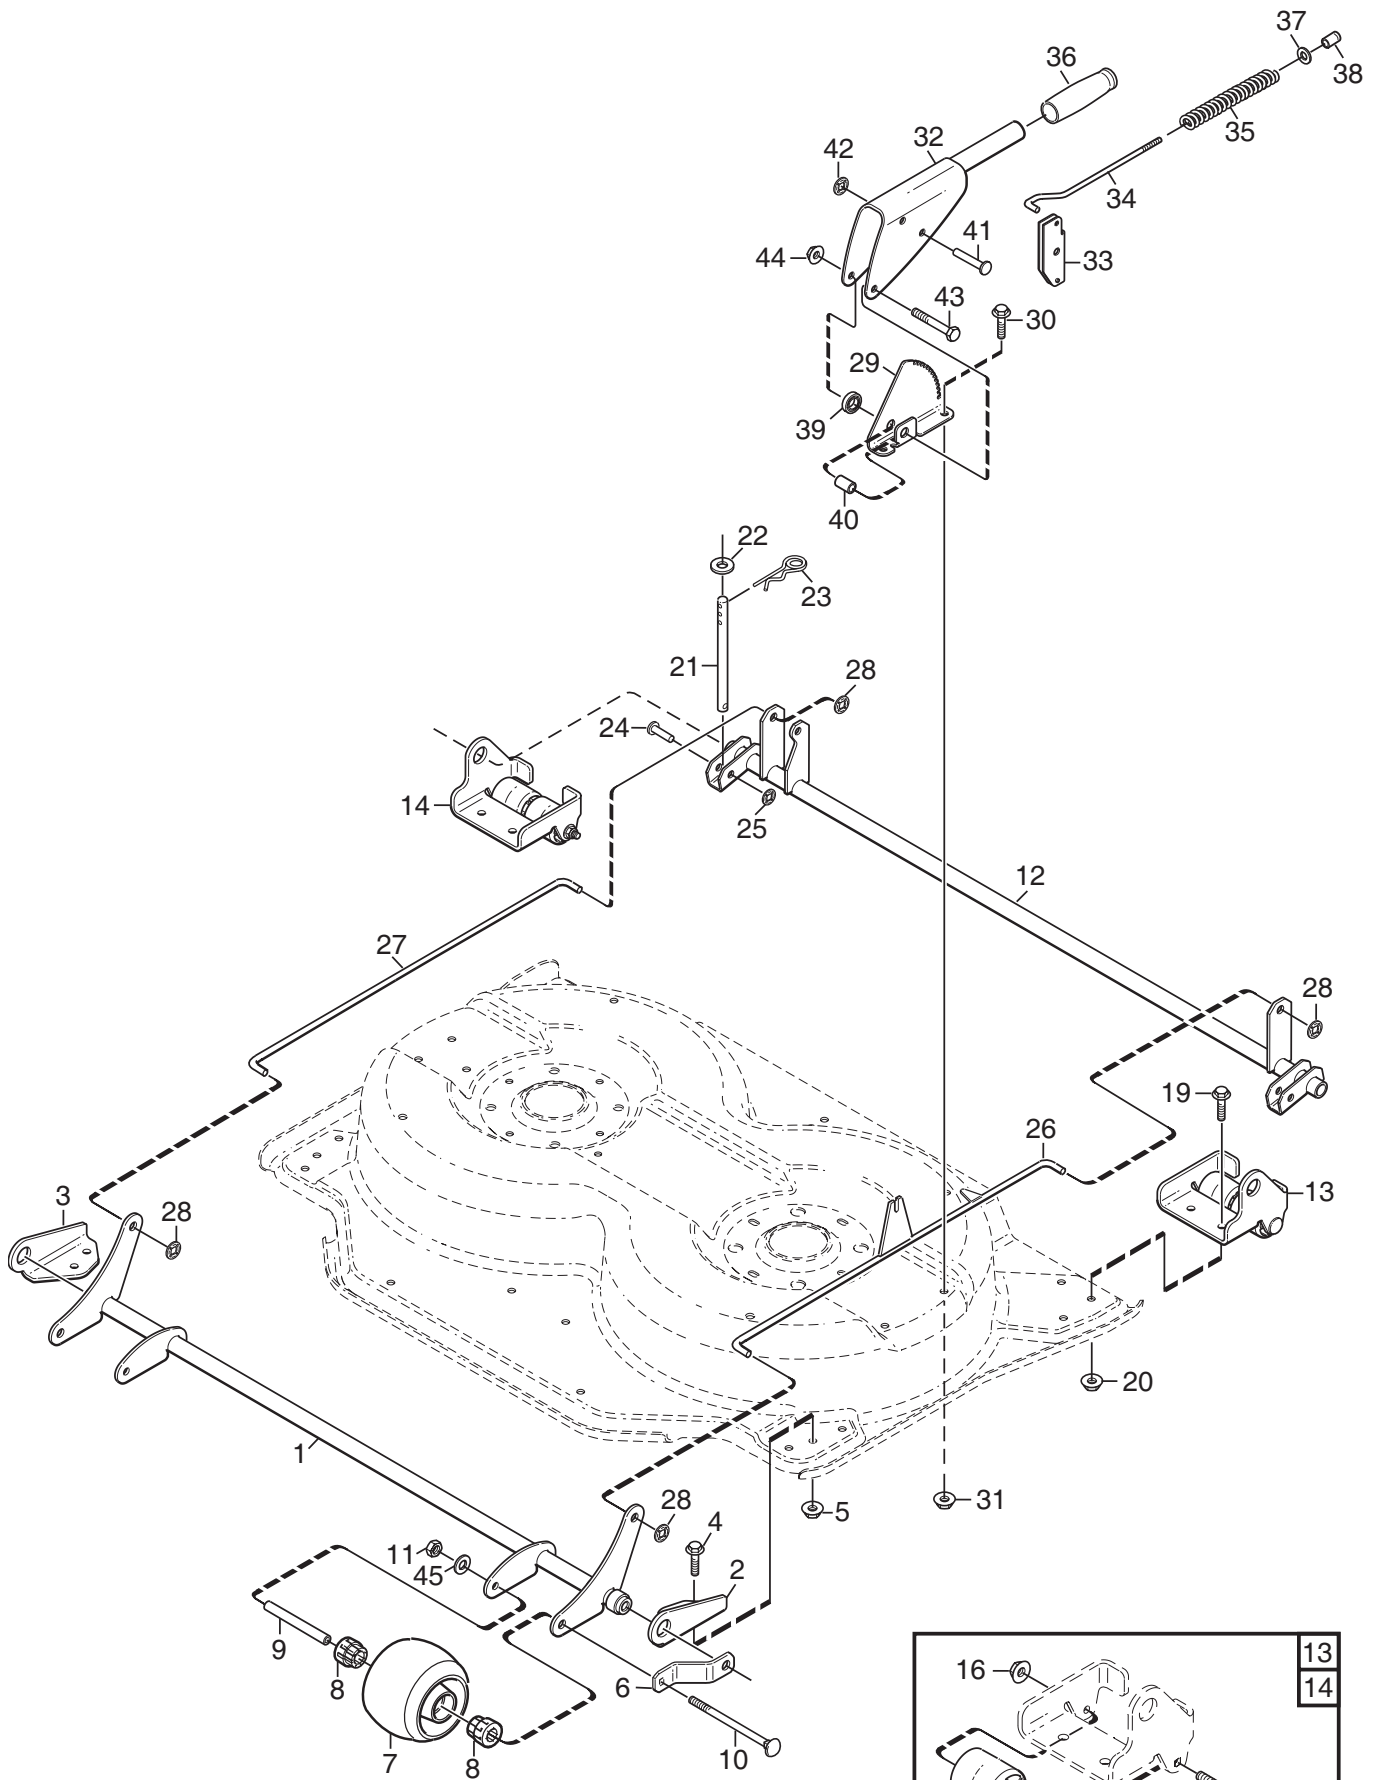

Utgåva Issue 2011-11		Bildnr Picture No 2129		READY- VILLA KLIPPAGGREGAT 85 COMBI REGLAGE		READY- VILLA MOWER DECK 85 COMBI CONTROLS		Sida Page 320	
Pos. Fig.	Antal/Quantity				Art nr Part No	Benämning	Description	Sats Kit	Anmärkning Notes
	2960 -14								
1	1				1134-6275-01	Framaxel- gul	Front axle- yellow		
2	1				1134-6214-01	Fäste fram- vä, gul	Bracket fr- LH, yellow		
3	1				1134-6214-02	Fäste fram- hö, gul	Bracket fr- RH, yellow		
4	4				9959-0816-16	Skruv	Screw		
5	4				9739-0831-22	Mutter	Nut		
6	2				1134-6278-01	Avbärare- grå	Guide- grey		
7	2				1134-4284-01	Hjul	Wheel		
8	4				1134-4319-01	Lager	Bearing		
9	2				1134-4318-01	Hylsa	Wheel axle		
10	2				9897-0813-02	Skruv	Screw		
11	2				9747-0831-02	Mutter	Lock nut		
12	1				1134-6197-01	Bakaxel- gul	Rear axle- yellow		
13	1				1134-6282-01	Rulle- vä, m- fäste	Roller- LH, w/bracket		Inkl. pos 15 - 18
14	1				1134-6282-02	Rulle- hö, m- fäste	Roller- RH, w/bracket		Inkl. pos 15 - 18
15	1				9897-0813-02	• Skruv	• Screw		
16	1				9739-0831-22	• Mutter	• Nut		
17	1				1134-4318-01	• Hylsa	• Wheel axle		
18	1				1134-9126-01	• Rulle	• Roller		Sats 2 st/kit of 2
19	4				9959-0816-16	Skruv	Screw		
20	4				9739-0831-22	Mutter	Nut		
21	2				1134-6198-01	Pinne	Stud		
22	2				9699-0104-02	Bricka	Washer		
23	2				9598-2001-02	Låsnål	Spring pin		
24	2				9646-0098-22	Nit	Rivet		
25	2				9675-0012-02	Starlock	Locking washer		
26	1				1134-6249-03	Tryckstång- vä	Push rod- LH		
27	1				1134-6246-03	Tryckstång- hö	Push rod- RH		
28	4				9675-0015-02	Starlock	Lock washer		
29	1				1137-0259-01	Höjdinst.segment	Height adj. quadrant		
30	2				9959-0816-16	Skruv	Screw		
31	2				9739-0831-22	Mutter	Nut		
32	1				1134-6244-01	Höjdinst.spak- grå	Height adj.lever- grey		
33	1				1134-6254-01	Spärr	Catch		
34	1				1134-5444-01	Tryckstång	Push rod		
35	1				1134-5445-01	Fjäder	Spring		
36	1				1134-5503-01	Handtag	Handle		
37	1				9699-0087-02	Planbricka	Flat washer		
38	1				1134-3051-01	Spärrknapp	Locking knob		
39	1				1134-6286-03	Distans	Spacer		
40	1				1134-1565-16	Distans	Spacer		
41	2				9646-0105-22	Nit	Rivet		
42	2				9672-0006-02	Starlock	Lock washer		
43	1				9997-0850-16	Skruv	Screw		
44	1				9747-0831-02	Mutter	Lock nut		
45	2				9699-0028-02	Planbricka	Flat washer		

X