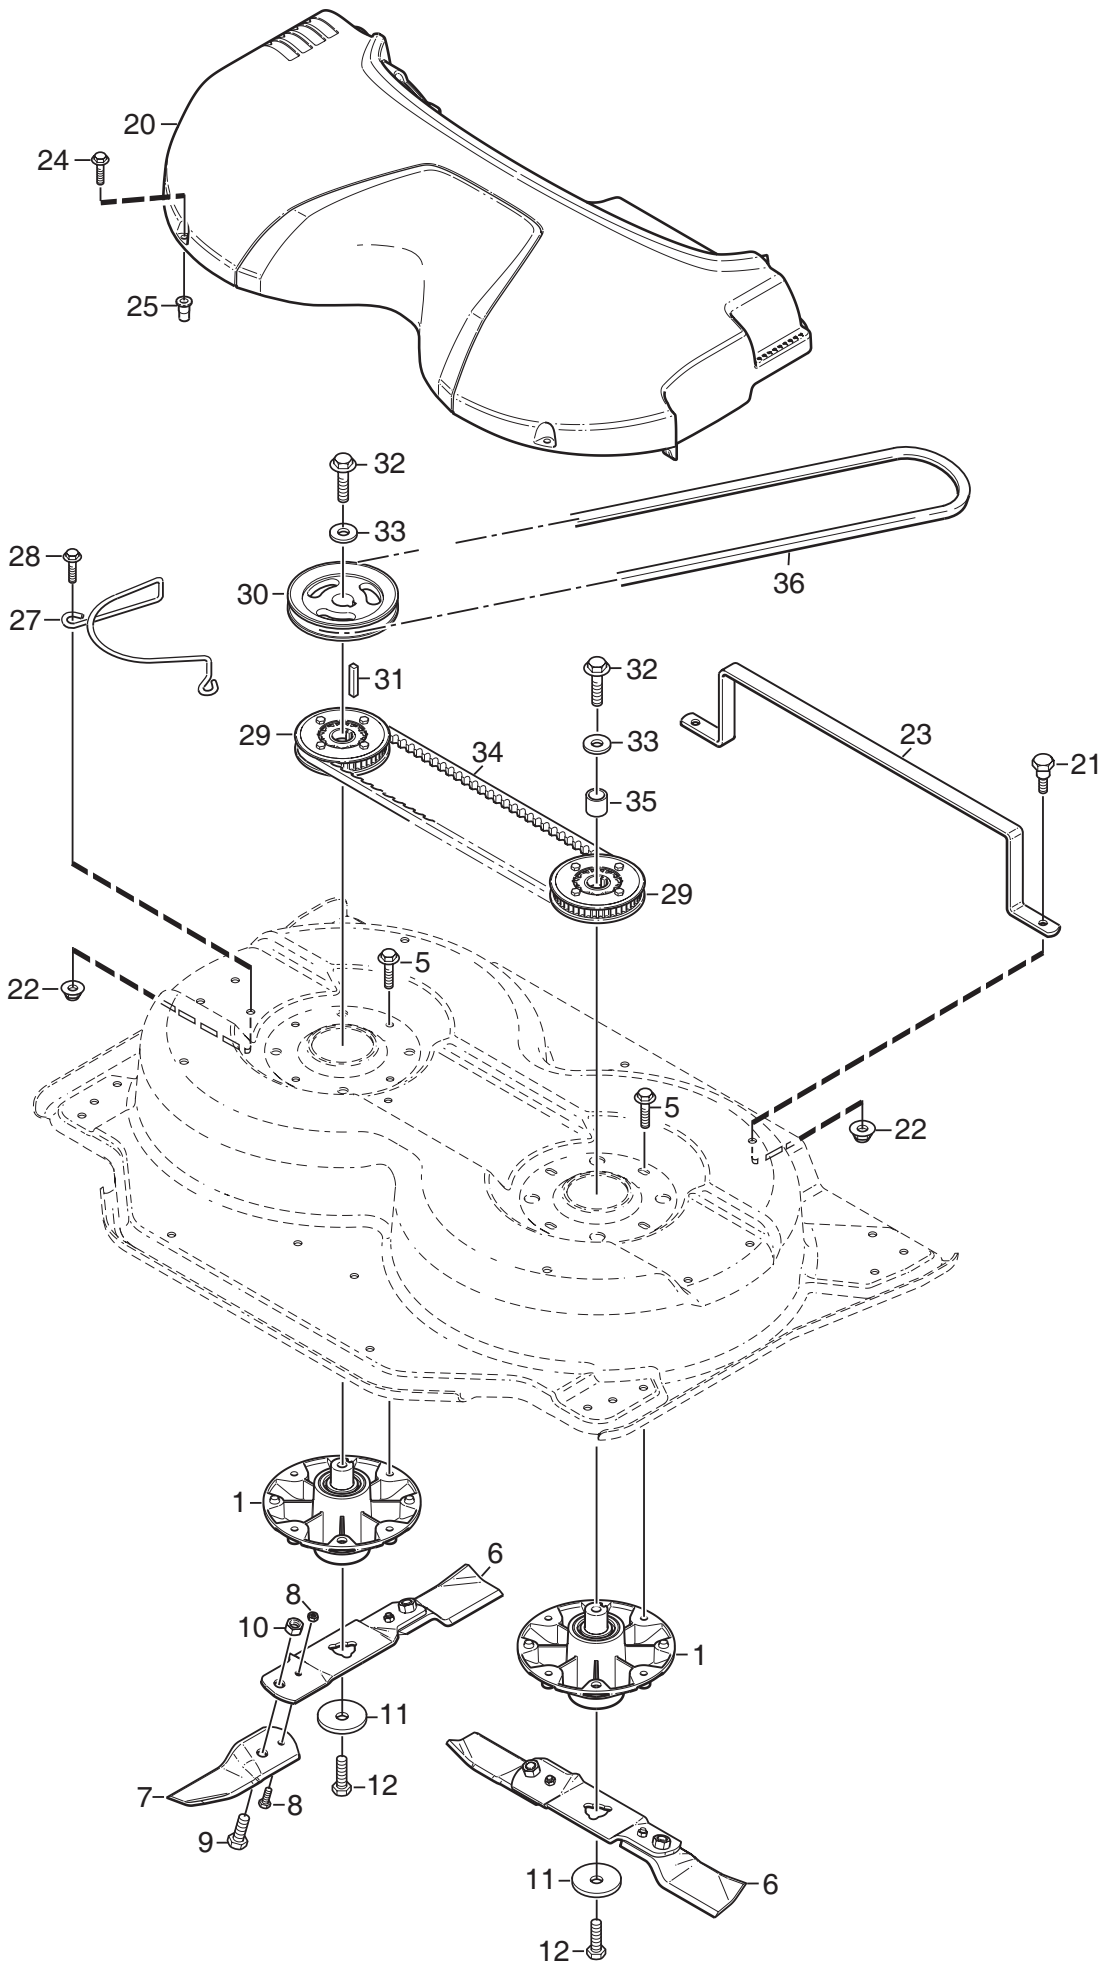

Utgåva Issue 2011-11		Bildnr Picture No 2130A		READY- VILLA KLIPPAGGREGAT 85 COMBI TRANSMISSION		READY- VILLA MOWER DECK 85 COMBI TRANSMISSION		Sida Page 322	
Pos. Fig.	Antal/Quantity				Art nr Part No	Benämning	Description	Sats Kit	Anmärkning Notes
	2960 -14								
1	2				1134-5831-01 Lagerbox kpl.....	Bearing box assy.....			
5	8				9945-0825-16 Skruv	Screw			
6	1				1134-9116-01 Knivbalk kpl	Blade bar assy.....			Sats 2 st/kit of 2
7	1				1134-9119-01 • Knivsats kpl	• Blade kit			2 knivar/2 blade tips
8	1				1134-9054-01 •• Brytbultsats	•• Shear bolt kit			
9	2				1134-6311-01 •• Bult	•• Bolt.....			7/16" UNF
10	2				1134-6312-01 •• Låsmutter	•• Lock nut			7/16" UNF
11	2				1134-6211-01 Knivbricka.....	Blade washer.....			
12	2				9997-1060-12 Skruv	Screw.....			
20	1				1134-6280-01 Transm.kåpa- grå.....	Transm.cover- grey			
21	2				1134-0240-01 Ansatsskruv	Shoulder screw			
22	4				9739-0831-22 Mutter.....	Nut			
23	1				1134-6423-01 Bygel	Bracket			
24	2				9945-0825-16 Skruv	Screw			
25	2				1134-5595-01 Nitmutter	Riveting nut.....			
27	1				1134-6429-01 Remstyrning.....	Belt guide			
28	2				9959-0820-16 Skruv	Screw			
29	1				1134-9127-01 Kuggremskiva m.nav	Belt pulley w/hub			Sats 2 st/kit of 2
30	1				1137-0010-01 Remskiva.....	Belt pulley			Ø = 154 mm
31	1				9600-0168-01 Kil	Key			
32	2				9997-1060-12 Skruv	Screw			
33	2				1134-5406-01 Bricka	Washer.....			
34	1				9585-0161-01 Kuggrem.....	Toothed belt			
35	1				1134-5400-04 Distans	Spacer.....			
36	1				1134-9109-01 Drivrem	Drive belt.....			= 9585-0160-01

X