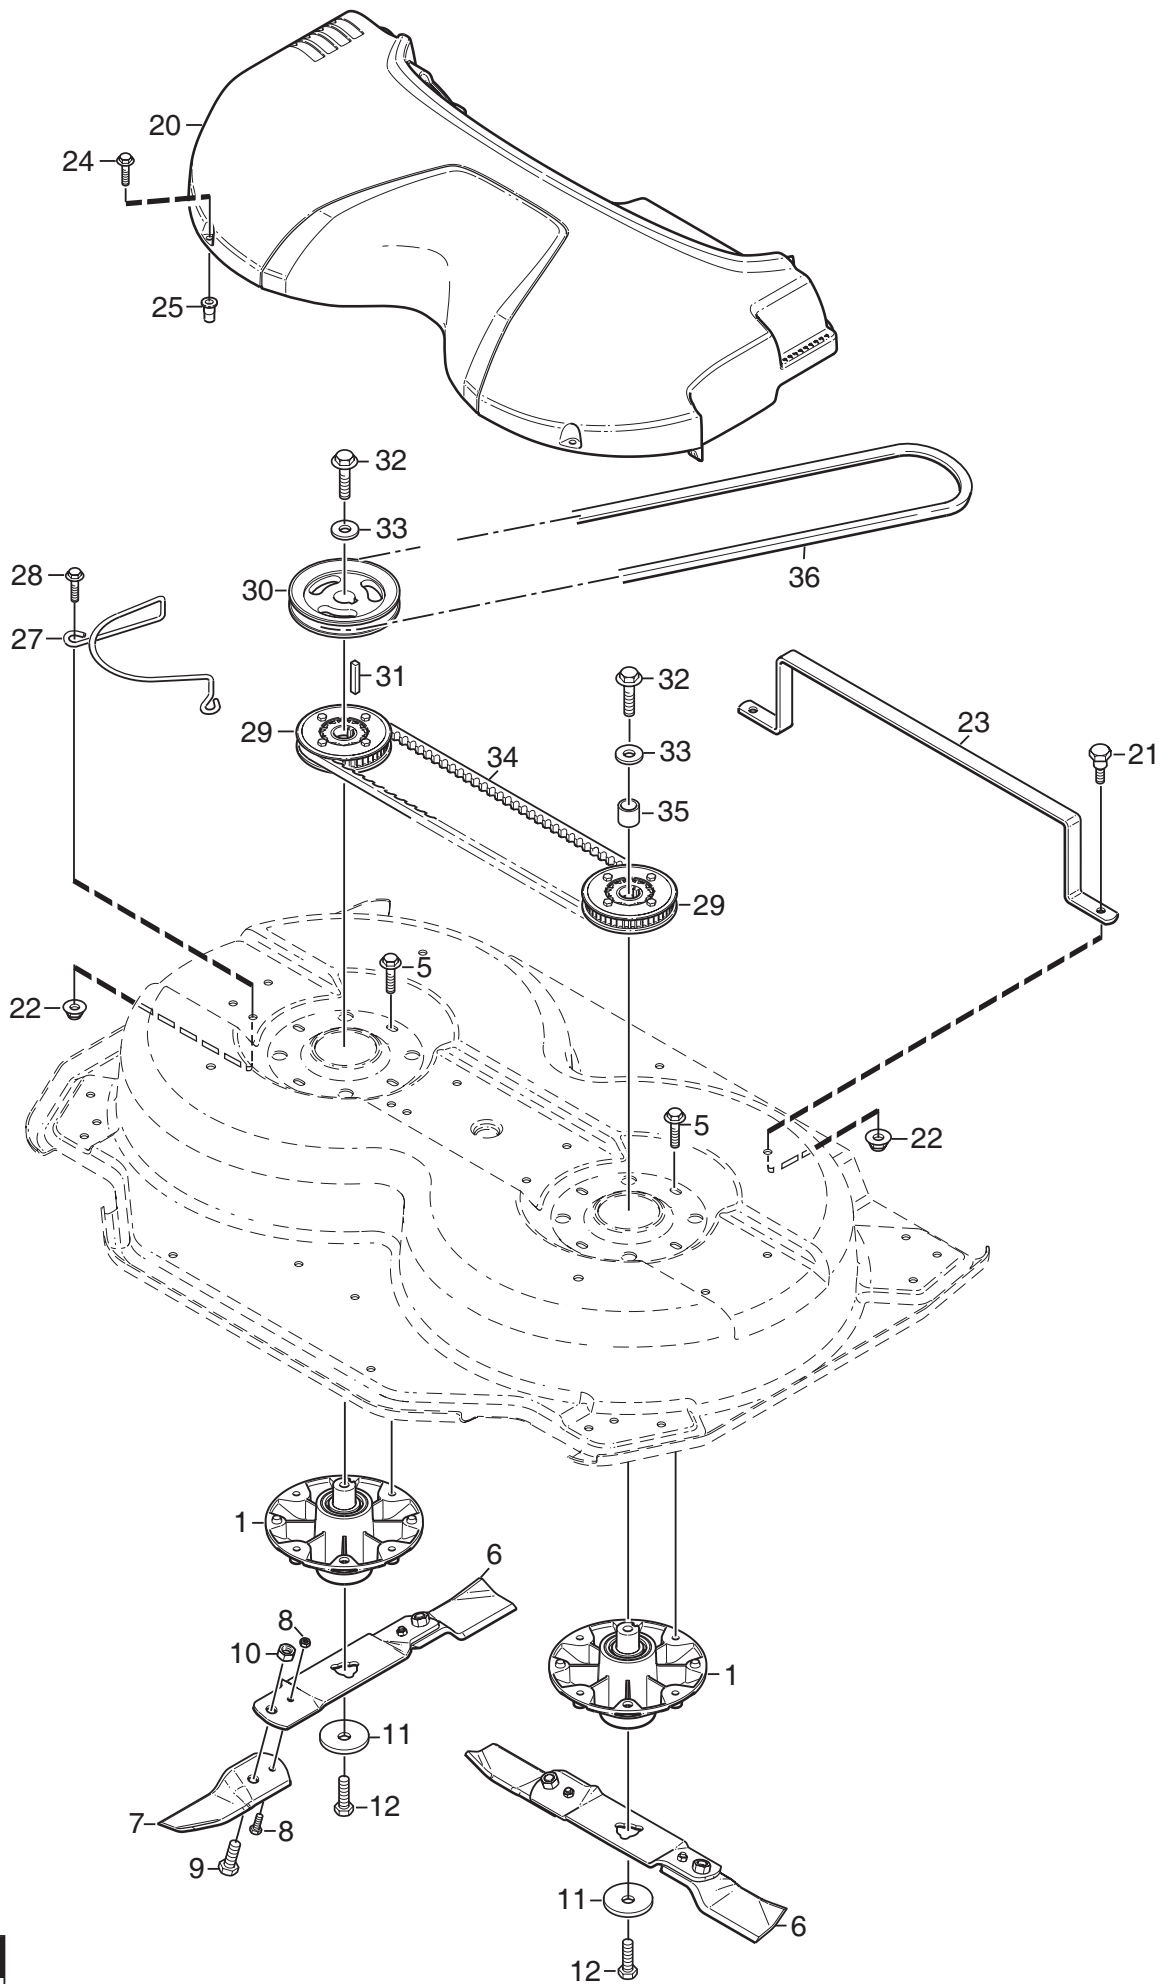

Utgåva Issue		Bildnr Picture No		VILLA KLIPPAGGREGAT 95 COMBI TRANSMISSION		VILLA MOWER DECK 95 COMBI TRANSMISSION		Sida Page	
2011-11		2133A						328	
Pos. Fig.	Antal/Quantity				Art nr Part No	Benämning	Description	Sats Kit	Anmärkning Notes
	2963 -14	2965 -14							
1	2				1134-5831-01 Lagerbox kpl.....	Bearing box assy.....			
5	8				9945-0825-16 Skruv	Screw			
6	1				1134-9117-01 Knivbalk kpl	Blade bar assy.....		Sats 2 st/kit of 2	
7	1				1134-9119-01 • Knivsats kpl	• Blade kit		2 knivar/2 blade tips	
8	1				1134-9054-01 •• Brytbultsats	•• Shear bolt kit			
9	2				1134-6311-01 •• Bult	•• Bolt.....		7/16" UNF	
10	2				1134-6312-01 •• Låsmutter	•• Lock nut		7/16" UNF	
11	2				1134-6211-01 Knivbricka.....	Blade washer.....			
12	2				9997-1060-12 Skruv	Screw.....			
20	1				1134-6280-01 Transm.kåpa- grå.....	Transm.cover- grey			
21	2				1134-0240-01 Ansatsskruv	Shoulder screw			
22	4				9739-0831-22 Mutter.....	Nut			
23	1				1134-6423-01 Bygel	Bracket			
24	2				9945-0825-16 Skruv	Screw			
25	2				1134-5595-01 Nitmutter	Riveting nut.....			
27	1				1134-6429-01 Remstyrning.....	Belt guide			
28	2				9959-0820-16 Skruv	Screw			
29	1				1134-9127-01 Kuggremskiva m.nav	Belt pulley w/hub		Sats 2 st/kit of 2	
30	1				1137-0011-01 Remskiva.....	Belt pulley		Ø = 161 mm	
31	1				9600-0168-01 Kil	Key			
32	2				9997-1060-12 Skruv	Screw			
33	2				1134-5406-01 Bricka	Washer.....			
34	1				9585-0162-01 Kuggrem.....	Toothed belt			
35	1				1134-5400-04 Distans	Spacer.....			
36	1				1134-9068-01 Drivrem	V- belt.....		= 9585-0127-01	

X