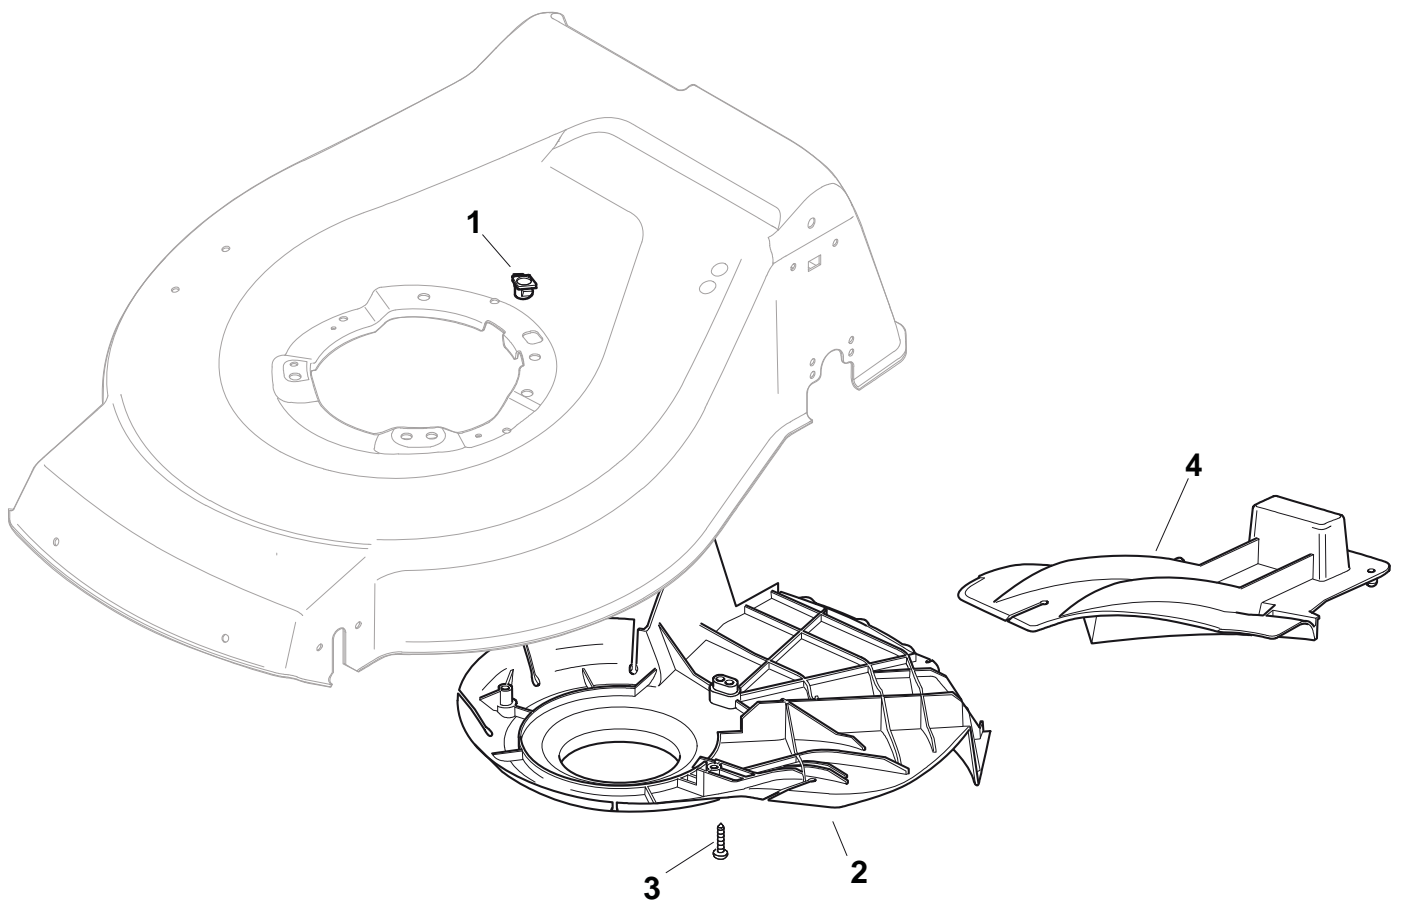

...THINKING GREEN

Premium 5300 WBX

Deck And Height Adjusting

Premium 5300 WBX

Deck And Height Adjusting

Pos.	Part no.	Q.ty	Description	Remarks
1	381003911/0	1	Deck Red	
1	381003918/0	1	Deck Black	
1	381003978/0	1	Deck Grey	
2	122534131/0	1	Pin	
3	381003398/0	1	Lever, Height Adjustment	
4	12154510/0	1	Nut	
5	12788512/0	1	Screw	
6	322394503/0	1	Knob	
7	12521310/0	1	Washer	
8	12150000/0	1	Nut	
10	122943013/0	1	Screw	
11	381002032/0	1	Rod, Height Adjustment	
12	112436051/0	1	Plate	
13	112727803/0	3	Screw	
14	12154510/0	3	Nut	
15	112727801/0	1	Screw	
16	381002887/1	1	Axle, Front Wheels	
17	12154510/0	1	Nut	
21	322600145/0	2	Protection, Wheel	
24	12521350/0	4	Washer	
25	12155000/0	4	Nut	
27	322600208/0	2	Protection, Wheel	
31	381302835/0	1	Axle, Rear Wheels	
32	122450460/0	1	Spring	
33	112728697/0	4	Screw	
34	22545152/0	2	Plate	
35	112728697/0	4	Screw	
36	322785304/0	2	Support	
37	122570134/0	1	Pinion L	
38	322120115/0	2	Ring Gear	
39	112728706/0	6	Screw	
40	122570133/0	1	Pinion R	
41	122446192/0	1	Spring	

Premium 5300 WBX
Ejection-Guard

Premium 5300 WBX

Ejection-Guard

Pos.	Part no.	Q.ty	Description	Remarks
1	322108295/0	1	Stone-Guard	
2	322600195/0	1	Ejection Guard	
3	112727803/0	2	Screw	
4	322806639/0	1	Fulcrum Pin	
5	12154510/0	2	Nut	
6	18203853/0	2	Protection	
7	122450456/0	1	Spring	
8	122517869/0	1	Pin	
9	12604896/0	2	Crown Fastener	

Premium 5300 WBX
Protection, Belt

Premium 5300 WBX

Protection, Belt

Pos.	Part no.	Q.ty	Description	Remarks
1	22291150/0	1	Rubber Insert	
2	322060197/2	1	Protection, Belt	
3	12728530/0	3	Screw	
4	22140222/0	1	Deflector	