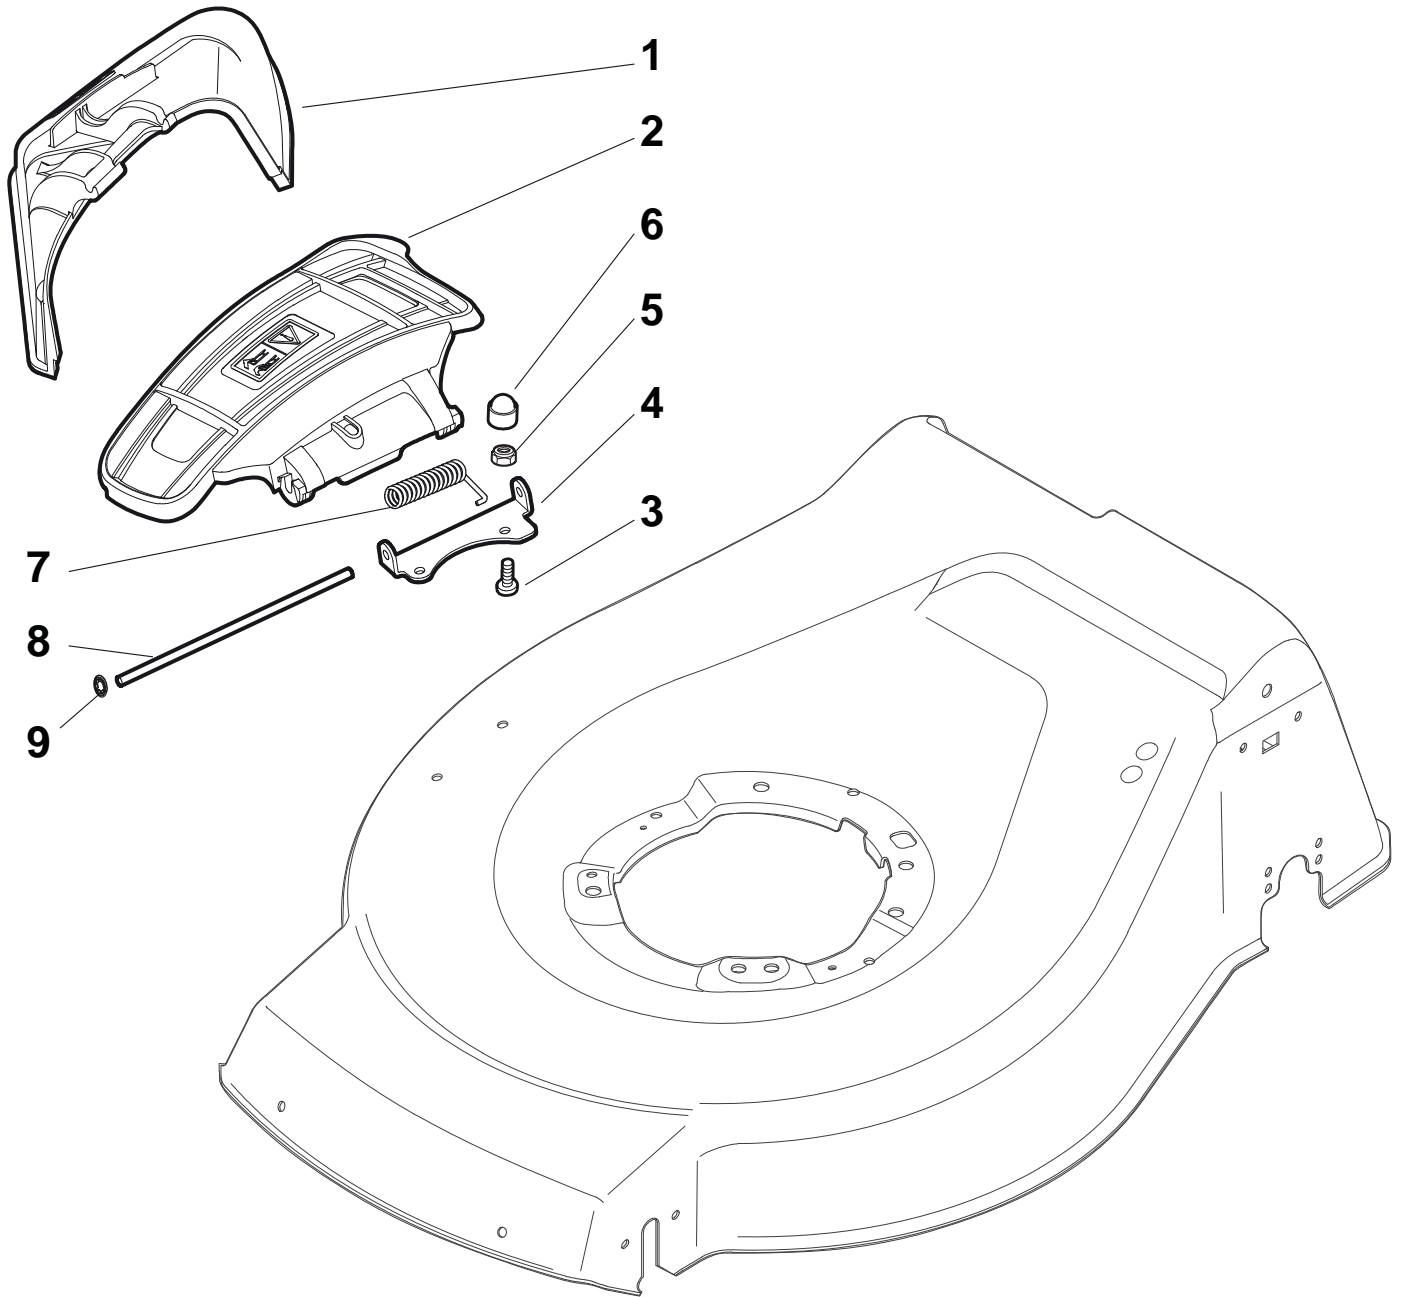

...THINKING GREEN

Premium 5300 WBX

Deck And Height Adjusting

Premium 5300 WBX

Deck And Height Adjusting

Pos.	Part no.	Q.ty	Description	Remarks
1	381003911/0	1	Deck Red	
1	381003918/0	1	Deck Black	
1	381003978/0	1	Deck Grey	
2	122534131/0	1	Pin	
3	381003398/0	1	Lever, Height Adjustment	
4	12154510/0	1	Nut	
5	12788512/0	1	Screw	
6	322394503/0	1	Knob	
7	12521310/0	1	Washer	
8	12150000/0	1	Nut	
10	122943013/0	1	Screw	
11	381002032/0	1	Rod, Height Adjustment	
12	112436051/0	1	Plate	
13	112727803/0	3	Screw	
14	12154510/0	3	Nut	
15	112727801/0	1	Screw	
16	381002887/1	1	Axle, Front Wheels	
17	12154510/0	1	Nut	
21	322600145/0	2	Protection, Wheel	
24	12521350/0	4	Washer	
25	12155000/0	4	Nut	
27	322600208/0	2	Protection, Wheel	
31	381302835/0	1	Axle, Rear Wheels	
32	122450460/0	1	Spring	
33	112728697/0	4	Screw	
34	22545152/0	2	Plate	
35	112728697/0	4	Screw	
36	322785304/0	2	Support	
37	122570134/0	1	Pinion L	
38	322120115/0	2	Ring Gear	
39	112728706/0	6	Screw	
40	122570133/0	1	Pinion R	
41	122446192/0	1	Spring	

Premium 5300 WBX
Ejection-Guard

Premium 5300 WBX

Ejection-Guard

Pos.	Part no.	Q.ty	Description	Remarks
1	322108295/0	1	Stone-Guard	
2	322600195/0	1	Ejection Guard	
3	112727803/0	2	Screw	
4	322806639/0	1	Fulcrum Pin	
5	12154510/0	2	Nut	
6	18203853/0	2	Protection	
7	122450456/0	1	Spring	
8	122517869/0	1	Pin	
9	12604896/0	2	Crown Fastener	

Premium 5300 WBX
Protection, Belt

Premium 5300 WBX

Protection, Belt

Pos.	Part no.	Q.ty	Description	Remarks
1	22291150/0	1	Rubber Insert	
2	322060197/2	1	Protection, Belt	
3	12728530/0	3	Screw	
4	22140222/0	1	Deflector	