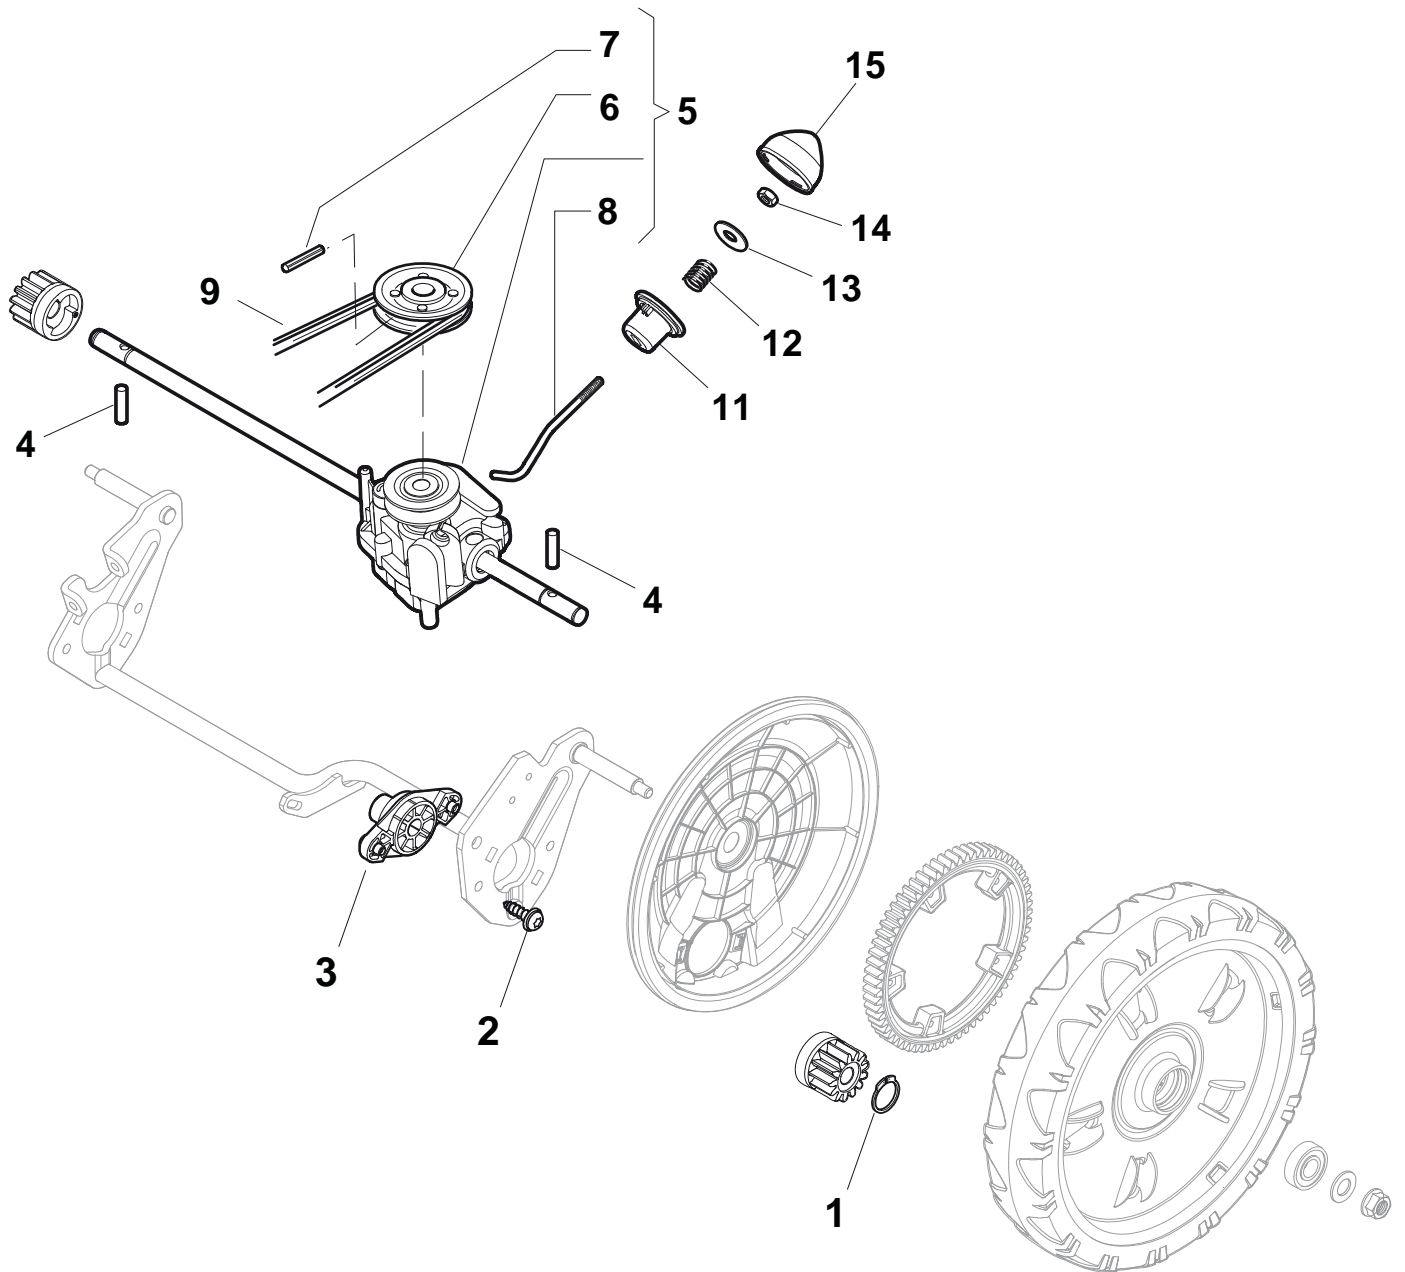

Premium 5300 WBX
Handle, Upper Part

Premium 5300 WBX

Handle, Upper Part

Pos.	Part no.	Q.ty	Description	Remarks
1	381006807/0	1	Handle, Upper Part with sponge handgrip	
1	381006887/0	1	Handle, Upper Part	
2	22430313/0	1	Guide Spring	
3	12521330/0	1	Washer	
4	12154510/0	1	Nut	
5	118390020/0	1	Fairlead	
6	181030053/0	1	Cable, Thread Eng. Brake	
7	322545204/0	1	Fulcrum Pin	
8	22041966/0	2	Bush	
9	181003300/0	1	Lever, Engine Brake	
10	381030051/0	1	Cable, Rear Drive	
11	22041966/0	2	Bush	
12	181003301/0	1	Lever, Driving	
13	22291050/0	1	Handgrip Black	only for handle part no. 381006887/0
14	22551640/0	1	Plate	
15	12728640/0	1	Screw	

Premium 5300 WBX

Controls

Premium 5300 WBX

Controls

Pos.	Part no.	Q.ty	Description	Remarks
1	181005502/1	1	Throttle Cable	
2	12735103/0	1	Screw	
3	12523040/0	1	Washer	

Premium 5300 WBX

Rear Drive

Premium 5300 WBX

Rear Drive

Pos.	Part no.	Q.ty	Description	Remarks
1	12608600/0	2	Seeger	
2	112728697/0	4	Screw	
3	322042063/0	2	Bush	
4	22753000/0	2	Pin	
5	81003092/0	1	Gear Box	
6	22601904/0	1	Pulley	
7	12645700/0	1	Pin	
8	22033283/0	1	Adjustment Rod	
9	35063902/0	1	Belt Z 29.5	
11	22041957/1	1	Bush	
12	22450063/0	1	Spring	
13	22680009/0	1	Washer	
14	12154510/0	1	Nut	
15	22110230/0	1	Cap	

Premium 5300 WBX

Blade

Premium 5300 WBX

Blade

Pos.	Part no.	Q.ty	Description	Remarks
1	112735108/1	3	Screw	
2	122465607/3	1	Hub With Pulley, Crankshaft Ø 22.2	
3	81004381/1	1	Blade Standard	
4	22160400/0	1	Dust Cover	
5	12523080/0	1	Washer	
6	12735698/0	1	Screw	
7	12139100/0	1	Feather, Crankshaft Ø 22.2	