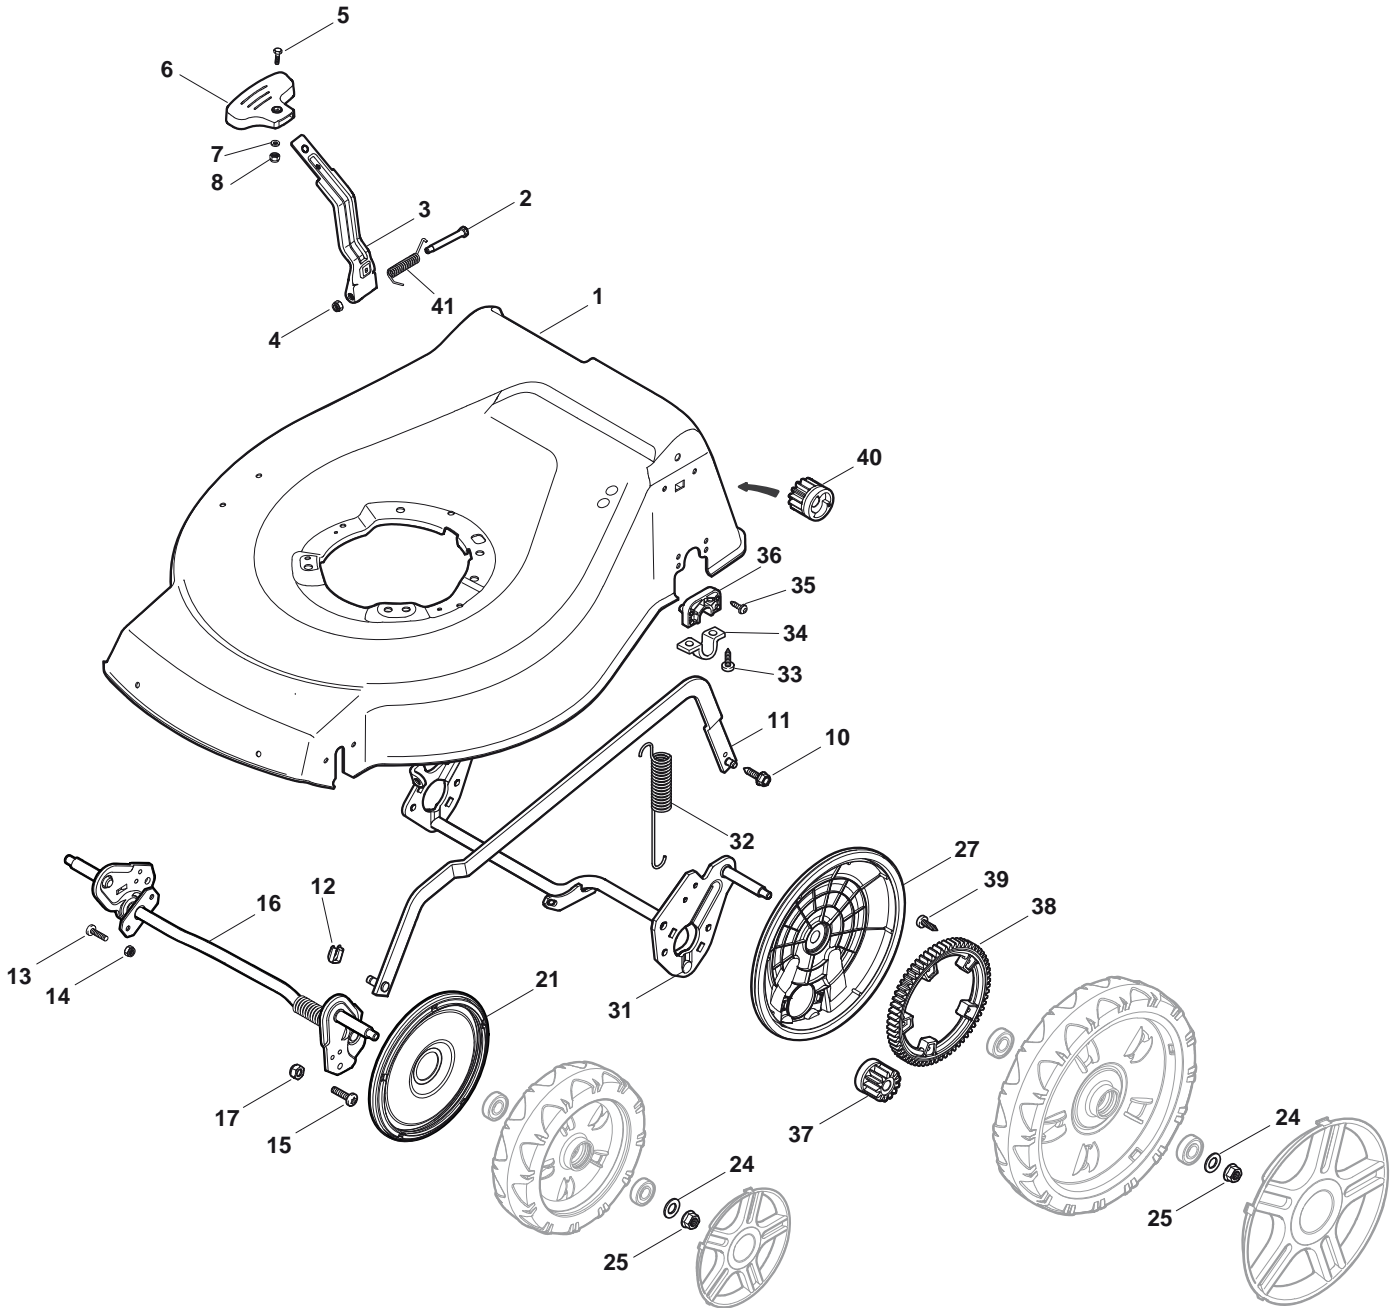

GENUINE SPARE PARTS

Premium 5300 WBX Model Year 2011

- Use GLOBAL GARDEN PRODUCT Genuine Spare Parts specified in the parts list for repair and/or replacement.
- The contents described in the parts list may change due to improvement.
- The drawings of the spare parts are only indicative and might not represent the part in question exactly.
- The indications "right" - "left" - "front" - "rear" refer to the position of the operator when using the machine.
- When placing orders of parts for repair and/or replacement, make sure that the illustrated parts list is the one applying to the machine's year of manufacture, as shown on the identification plate attached to the machine.

...THINKING GREEN

Premium 5300 WBX

Deck And Height Adjusting

Premium 5300 WBX

Deck And Height Adjusting

Pos.	Part no.	Q.ty	Description	Remarks
1	381003911/0	1	Deck Red	
1	381003918/0	1	Deck Black	
1	381003978/0	1	Deck Grey	
2	122534131/0	1	Pin	
3	381003398/0	1	Lever, Height Adjustment	
4	12154510/0	1	Nut	
5	12788512/0	1	Screw	
6	322394503/0	1	Knob	
7	12521310/0	1	Washer	
8	12150000/0	1	Nut	
10	122943013/0	1	Screw	
11	381002032/0	1	Rod, Height Adjustment	
12	112436051/0	1	Plate	
13	112727803/0	3	Screw	
14	12154510/0	3	Nut	
15	112727801/0	1	Screw	
16	381002887/1	1	Axle, Front Wheels	
17	12154510/0	1	Nut	
21	322600145/0	2	Protection, Wheel	
24	12521350/0	4	Washer	
25	12155000/0	4	Nut	
27	322600208/0	2	Protection, Wheel	
31	381302835/0	1	Axle, Rear Wheels	
32	122450460/0	1	Spring	
33	112728697/0	4	Screw	
34	22545152/0	2	Plate	
35	112728697/0	4	Screw	
36	322785304/0	2	Support	
37	122570134/0	1	Pinion L	
38	322120115/0	2	Ring Gear	
39	112728706/0	6	Screw	
40	122570133/0	1	Pinion R	
41	122446192/0	1	Spring	