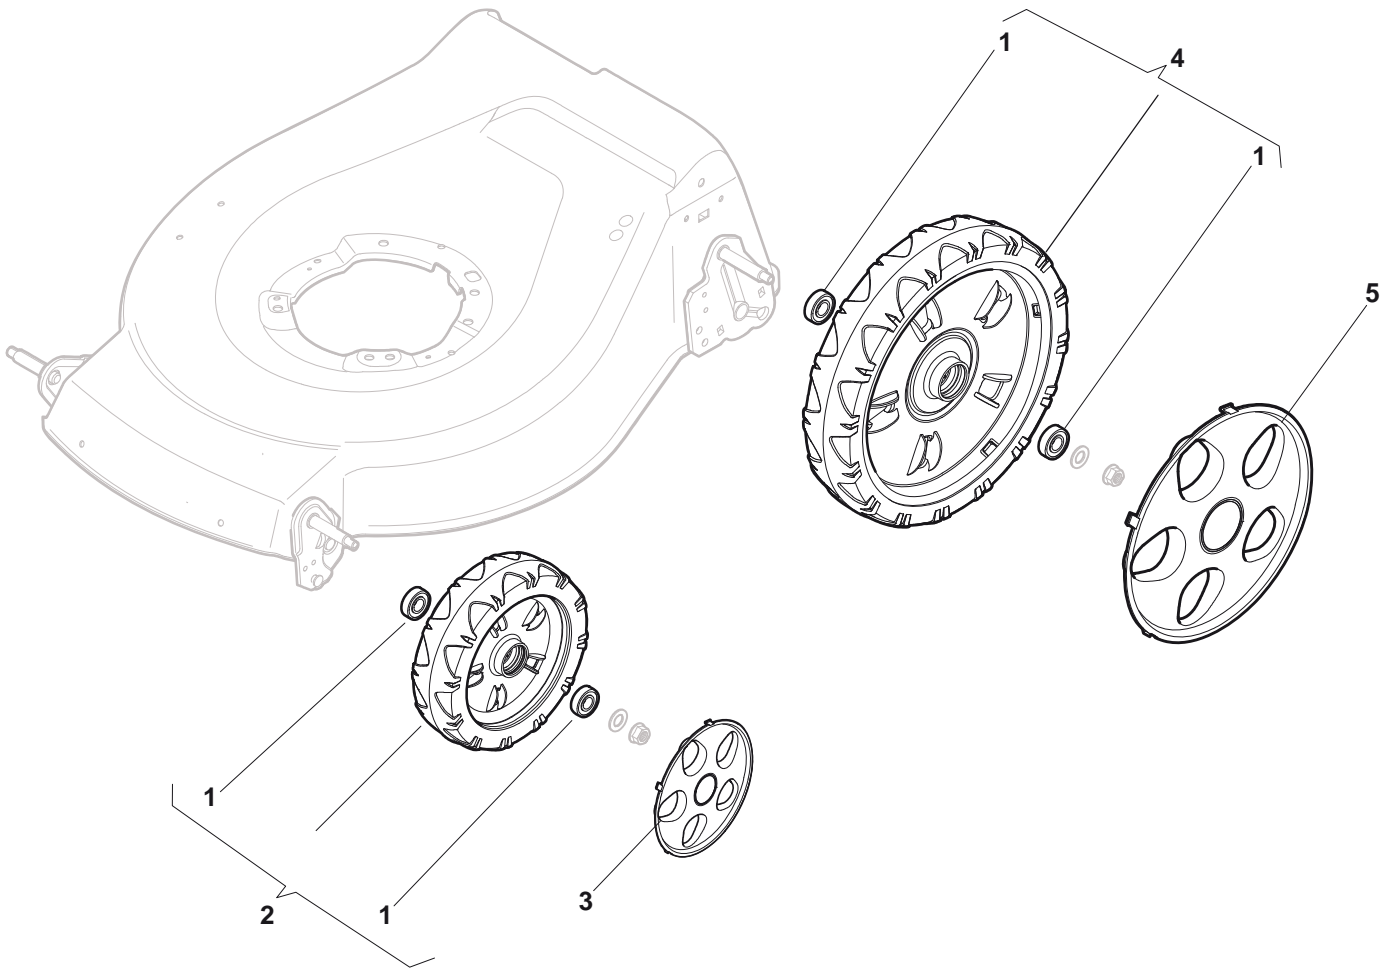

Premium 5300 WBX
Handle, Upper Part

Premium 5300 WBX

Handle, Upper Part

Pos.	Part no.	Q.ty	Description	Remarks
1	381006807/0	1	Handle, Upper Part with sponge handgrip	
1	381006887/0	1	Handle, Upper Part	
2	22430313/0	1	Guide Spring	
3	12521330/0	1	Washer	
4	12154510/0	1	Nut	
5	118390020/0	1	Fairlead	
6	181030053/0	1	Cable, Thread Eng. Brake	
7	322545204/0	1	Fulcrum Pin	
8	22041966/0	2	Bush	
9	181003300/0	1	Lever, Engine Brake	
10	381030051/0	1	Cable, Rear Drive	
11	22041966/0	2	Bush	
12	181003301/0	1	Lever, Driving	
13	22291050/0	1	Handgrip Black	only for handle part no. 381006887/0
14	22551640/0	1	Plate	
15	12728640/0	1	Screw	

Premium 5300 WBX

Controls

Premium 5300 WBX

Controls

Pos.	Part no.	Q.ty	Description	Remarks
1	181005502/1	1	Throttle Cable	
2	12735103/0	1	Screw	
3	12523040/0	1	Washer	

Premium 5300 WBX

Rear Drive

Premium 5300 WBX

Rear Drive

Pos.	Part no.	Q.ty	Description	Remarks
1	12608600/0	2	Seeger	
2	112728697/0	4	Screw	
3	322042063/0	2	Bush	
4	22753000/0	2	Pin	
5	81003092/0	1	Gear Box	
6	22601904/0	1	Pulley	
7	12645700/0	1	Pin	
8	22033283/0	1	Adjustment Rod	
9	35063902/0	1	Belt Z 29.5	
11	22041957/1	1	Bush	
12	22450063/0	1	Spring	
13	22680009/0	1	Washer	
14	12154510/0	1	Nut	
15	22110230/0	1	Cap	

Premium 5300 WBX

Wheel and Hub Cap

Premium 5300 WBX

Wheel and Hub Cap

Pos.	Part no.	Q.ty	Description	Remarks
1	19216035/0	8	Bearing	
2	381007416/1	2	Ruota Ø 200	
3	22110417/0	2	Hub Cap	
4	381007417/1	2	Ruota Ø 280	
5	322110590/0	2	Hub Cap	