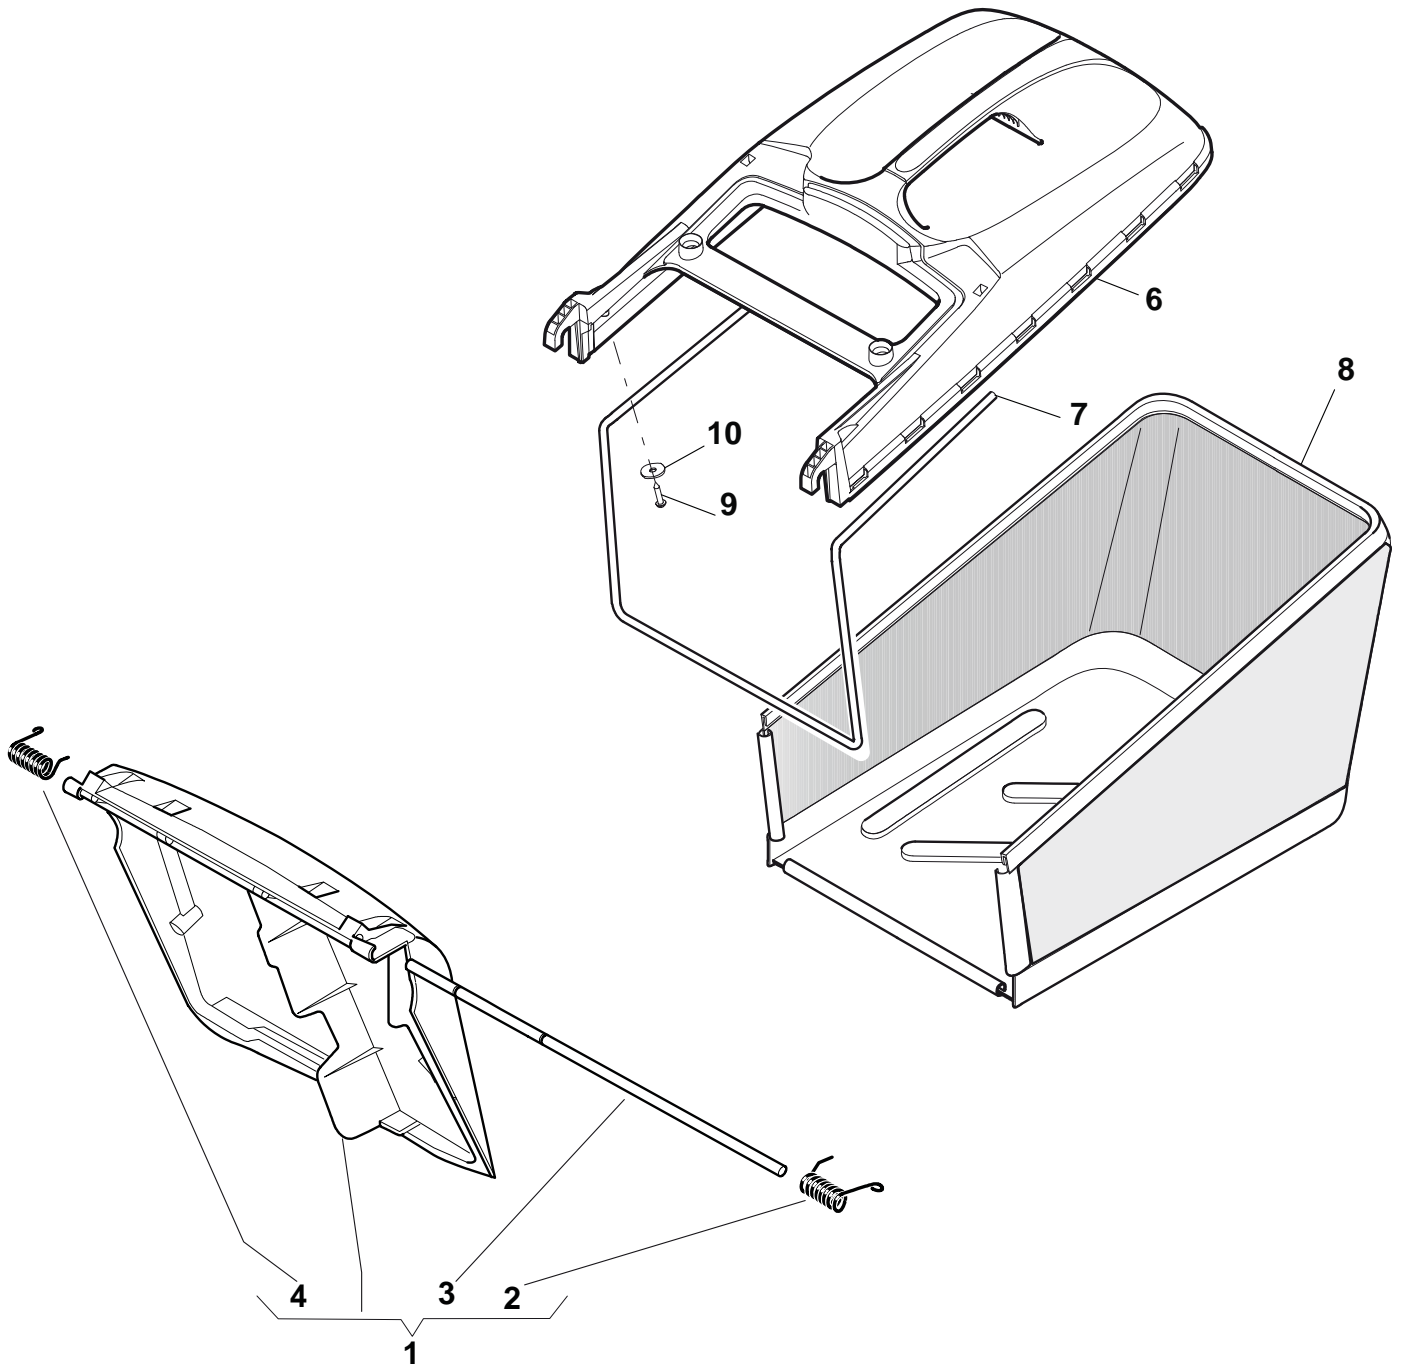

Premium 5300 WBX
Grass-Catcher

Premium 5300 WBX

Grass-Catcher

Pos.	Part no.	Q.ty	Description	Remarks
1	381008081/1	1	Stone-Guard	
2	122450466/0	1	L Spring	
3	122517882/0	1	Pin	
4	122450465/0	1	R Spring	
6	22486101/0	1	Grass-Box, Upper	
7	22608525/0	1	Stiffening Lower	
8	81002211/0	1	Box, Fabric	
9	12728680/0	2	Screw	
10	12523050/0	2	Washer