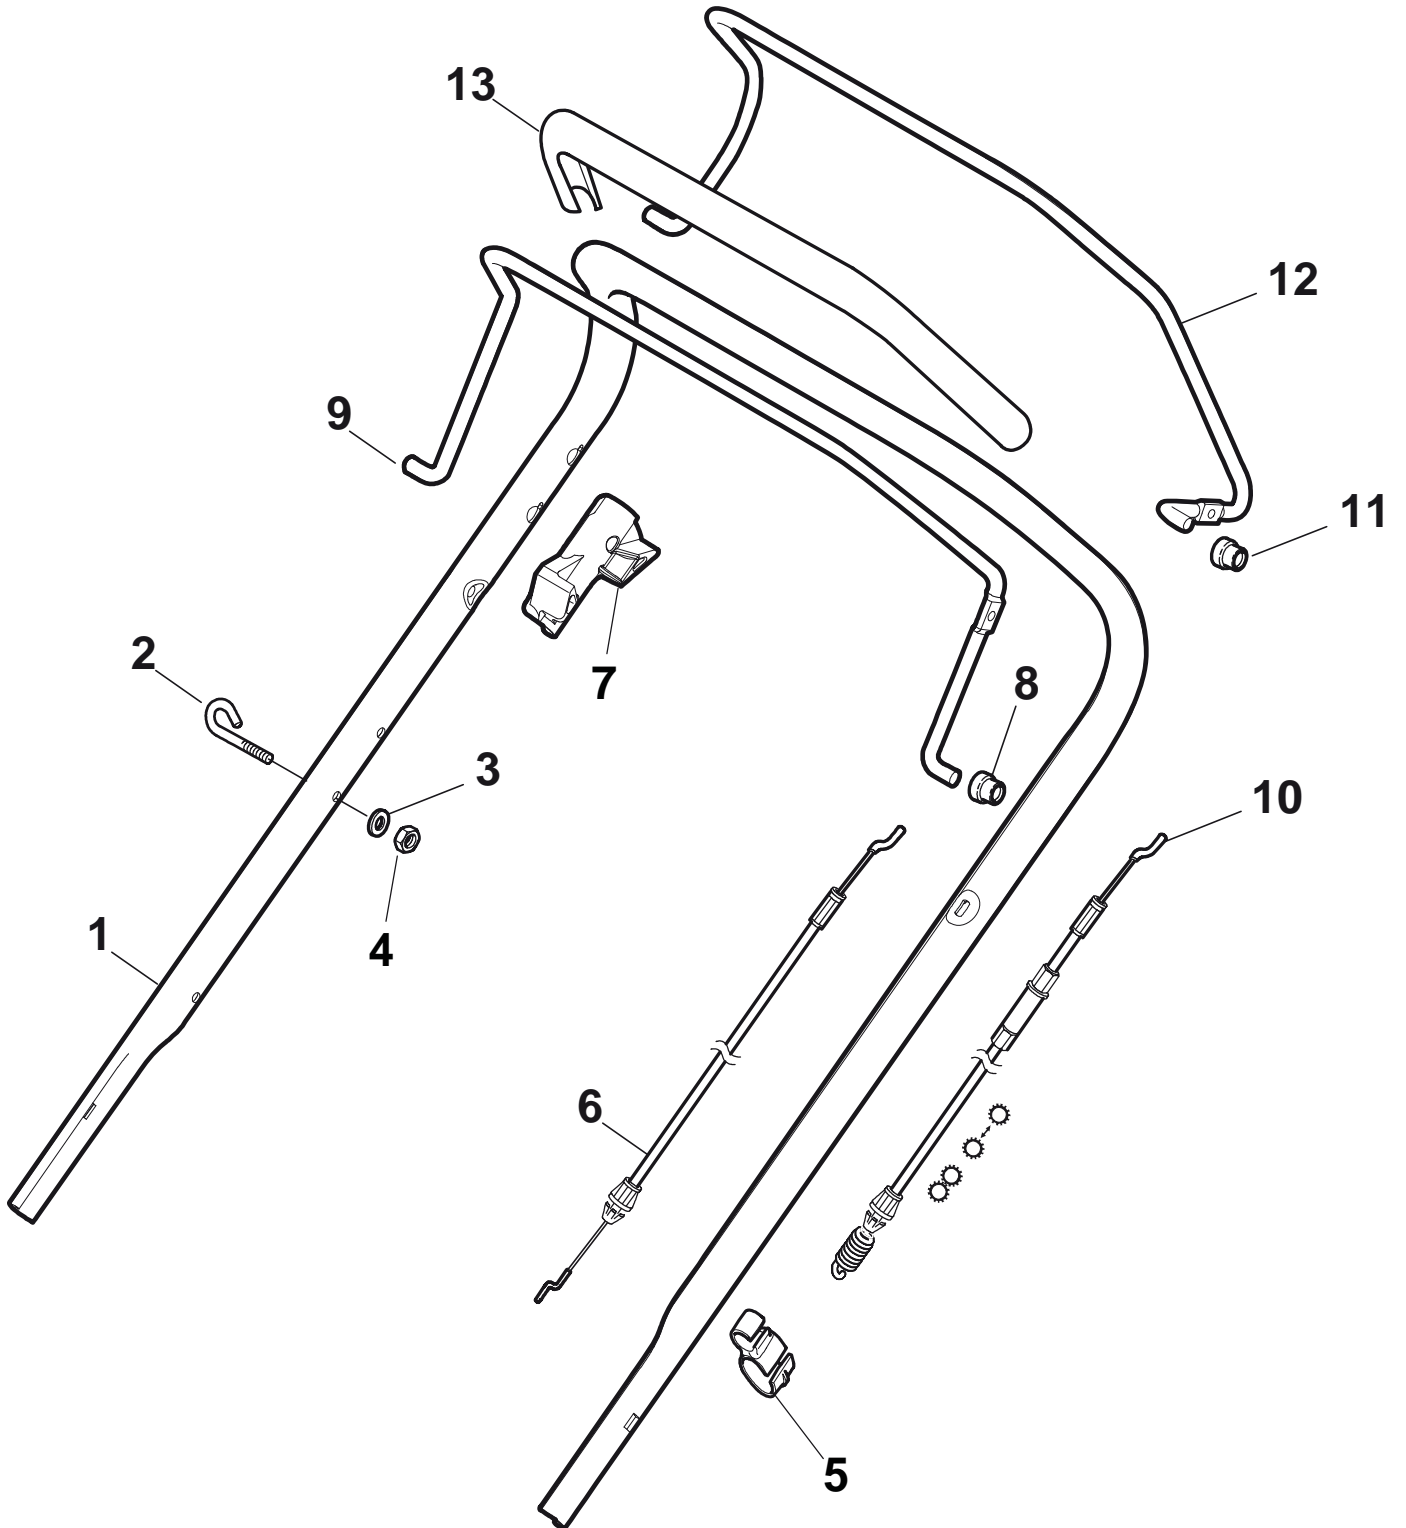

Premium 5300 WBX
Protection, Belt

Premium 5300 WBX

Protection, Belt

Pos.	Part no.	Q.ty	Description	Remarks
1	22291150/0	1	Rubber Insert	
2	322060197/2	1	Protection, Belt	
3	12728530/0	3	Screw	
4	22140222/0	1	Deflector	

Premium 5300 WBX

Handle, Lower Part

Premium 5300 WBX

Handle, Lower Part

Pos.	Part no.	Q.ty	Description	Remarks
1	381006719/0	1	Handle, Lower Part	
2	381005149/0	1	Bracket, R	
3	381005151/0	1	Bracket, L	
4	381003253/0	4	Handle	
5	322680016/0	4	Support	
6	22131750/0	4	Nut	
7	322399835/0	4	Knob	
10	12760605/0	2	Screw	
11	25038002/1	2	Bush	
12	12155000/0	2	Nut	
13	322192156/0	1	Fair Led	

Premium 5300 WBX
Handle, Upper Part

Premium 5300 WBX

Handle, Upper Part

Pos.	Part no.	Q.ty	Description	Remarks
1	381006807/0	1	Handle, Upper Part with sponge handgrip	
1	381006887/0	1	Handle, Upper Part	
2	22430313/0	1	Guide Spring	
3	12521330/0	1	Washer	
4	12154510/0	1	Nut	
5	118390020/0	1	Fairlead	
6	181030053/0	1	Cable, Thread Eng. Brake	
7	322545204/0	1	Fulcrum Pin	
8	22041966/0	2	Bush	
9	181003300/0	1	Lever, Engine Brake	
10	381030051/0	1	Cable, Rear Drive	
11	22041966/0	2	Bush	
12	181003301/0	1	Lever, Driving	
13	22291050/0	1	Handgrip Black	only for handle part no. 381006887/0
14	22551640/0	1	Plate	
15	12728640/0	1	Screw	

Rear Drive

Pos.	Part no.	Q.ty	Description	Remarks
1	12608600/0	2	Seeger	
2	112728697/0	4	Screw	
3	322042063/0	2	Bush	
4	22753000/0	2	Pin	
5	81003092/0	1	Gear Box	
6	22601904/0	1	Pulley	
7	12645700/0	1	Pin	
8	22033283/0	1	Adjustment Rod	
9	35063902/0	1	Belt Z 29.5	
11	22041957/1	1	Bush	
12	22450063/0	1	Spring	
13	22680009/0	1	Washer	
14	12154510/0	1	Nut	
15	22110230/0	1	Cap	