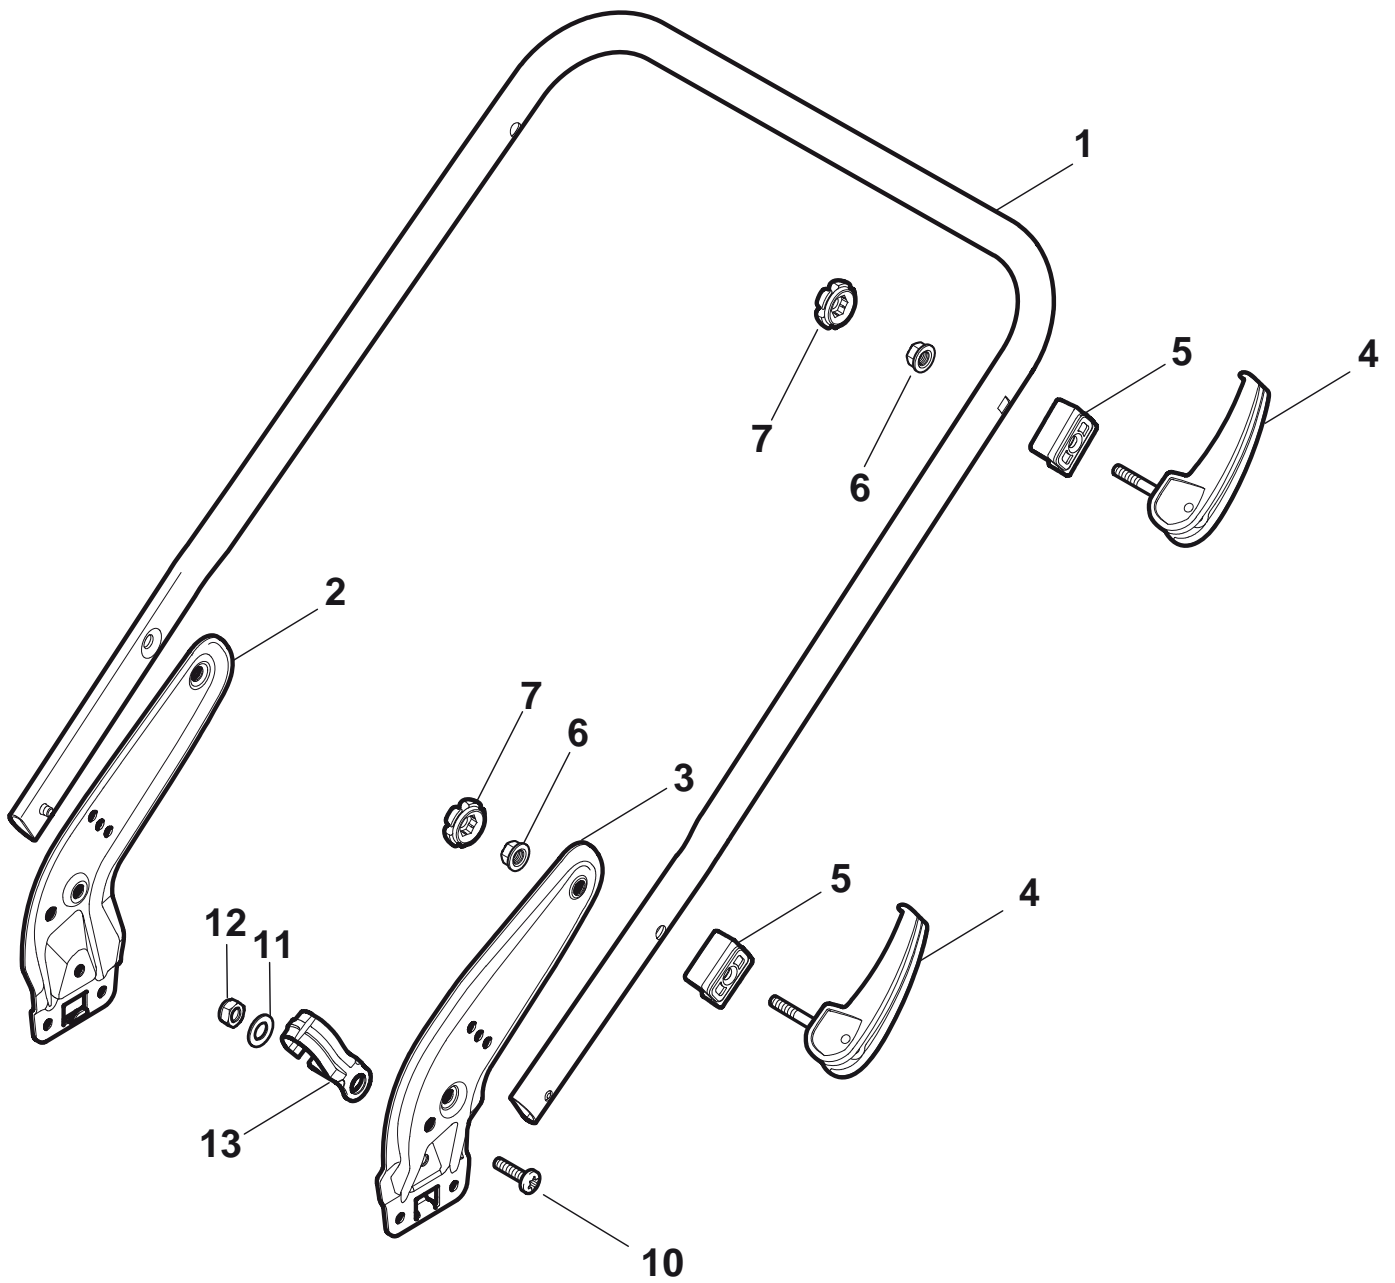

Premium 5300 WBX
Ejection-Guard

Premium 5300 WBX

Ejection-Guard

Pos.	Part no.	Q.ty	Description	Remarks
1	322108295/0	1	Stone-Guard	
2	322600195/0	1	Ejection Guard	
3	112727803/0	2	Screw	
4	322806639/0	1	Fulcrum Pin	
5	12154510/0	2	Nut	
6	18203853/0	2	Protection	
7	122450456/0	1	Spring	
8	122517869/0	1	Pin	
9	12604896/0	2	Crown Fastener	

Premium 5300 WBX
Protection, Belt

Premium 5300 WBX

Protection, Belt

Pos.	Part no.	Q.ty	Description	Remarks
1	22291150/0	1	Rubber Insert	
2	322060197/2	1	Protection, Belt	
3	12728530/0	3	Screw	
4	22140222/0	1	Deflector	

Premium 5300 WBX

Handle, Lower Part

Premium 5300 WBX

Handle, Lower Part

Pos.	Part no.	Q.ty	Description	Remarks
1	381006719/0	1	Handle, Lower Part	
2	381005149/0	1	Bracket, R	
3	381005151/0	1	Bracket, L	
4	381003253/0	4	Handle	
5	322680016/0	4	Support	
6	22131750/0	4	Nut	
7	322399835/0	4	Knob	
10	12760605/0	2	Screw	
11	25038002/1	2	Bush	
12	12155000/0	2	Nut	
13	322192156/0	1	Fair Led	

Premium 5300 WBX
Handle, Upper Part

Premium 5300 WBX

Handle, Upper Part

Pos.	Part no.	Q.ty	Description	Remarks
1	381006807/0	1	Handle, Upper Part with sponge handgrip	
1	381006887/0	1	Handle, Upper Part	
2	22430313/0	1	Guide Spring	
3	12521330/0	1	Washer	
4	12154510/0	1	Nut	
5	118390020/0	1	Fairlead	
6	181030053/0	1	Cable, Thread Eng. Brake	
7	322545204/0	1	Fulcrum Pin	
8	22041966/0	2	Bush	
9	181003300/0	1	Lever, Engine Brake	
10	381030051/0	1	Cable, Rear Drive	
11	22041966/0	2	Bush	
12	181003301/0	1	Lever, Driving	
13	22291050/0	1	Handgrip Black	only for handle part no. 381006887/0
14	22551640/0	1	Plate	
15	12728640/0	1	Screw	