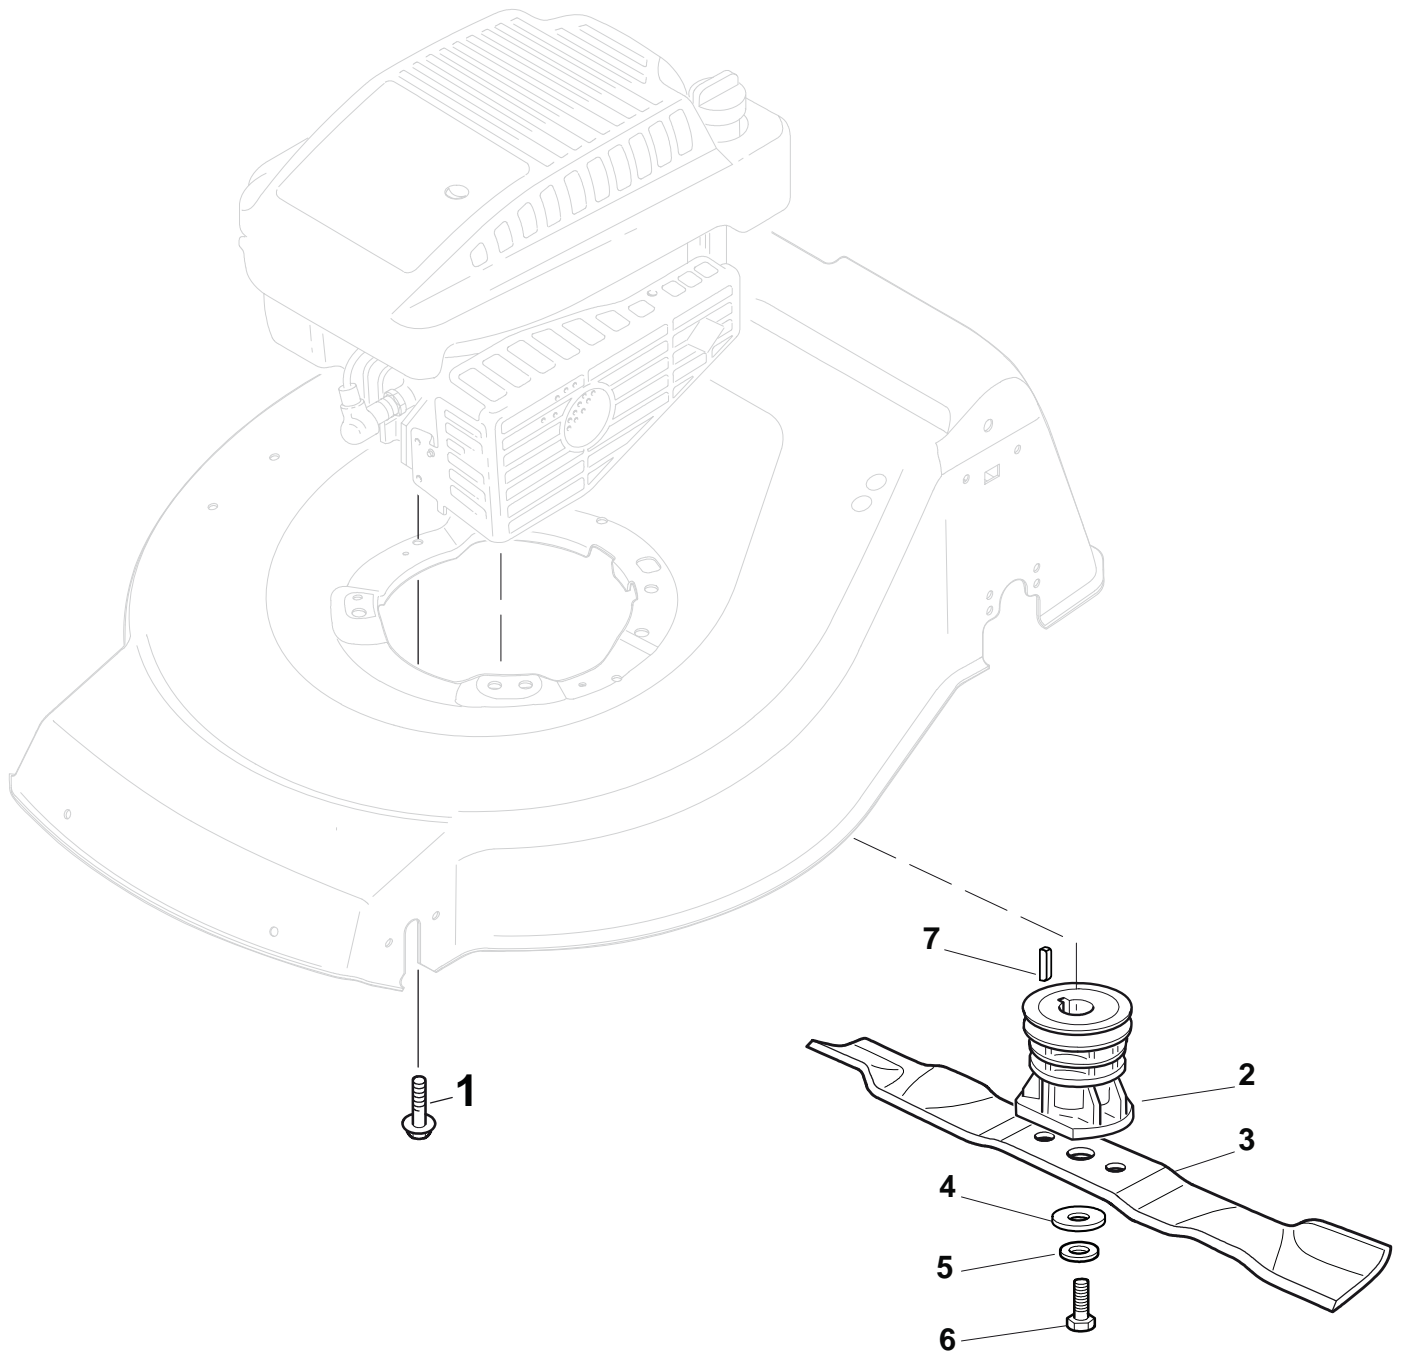

Premium 5300 WBX

Wheel and Hub Cap

Premium 5300 WBX

Wheel and Hub Cap

Pos.	Part no.	Q.ty	Description	Remarks
1	19216035/0	8	Bearing	
2	381007416/1	2	Ruota Ø 200	
3	22110417/0	2	Hub Cap	
4	381007417/1	2	Ruota Ø 280	
5	322110590/0	2	Hub Cap	

Premium 5300 WBX

Blade

Premium 5300 WBX

Blade

Pos.	Part no.	Q.ty	Description	Remarks
1	112735108/1	3	Screw	
2	122465607/3	1	Hub With Pulley, Crankshaft Ø 22.2	
3	81004381/1	1	Blade Standard	
4	22160400/0	1	Dust Cover	
5	12523080/0	1	Washer	
6	12735698/0	1	Screw	
7	12139100/0	1	Feather, Crankshaft Ø 22.2	