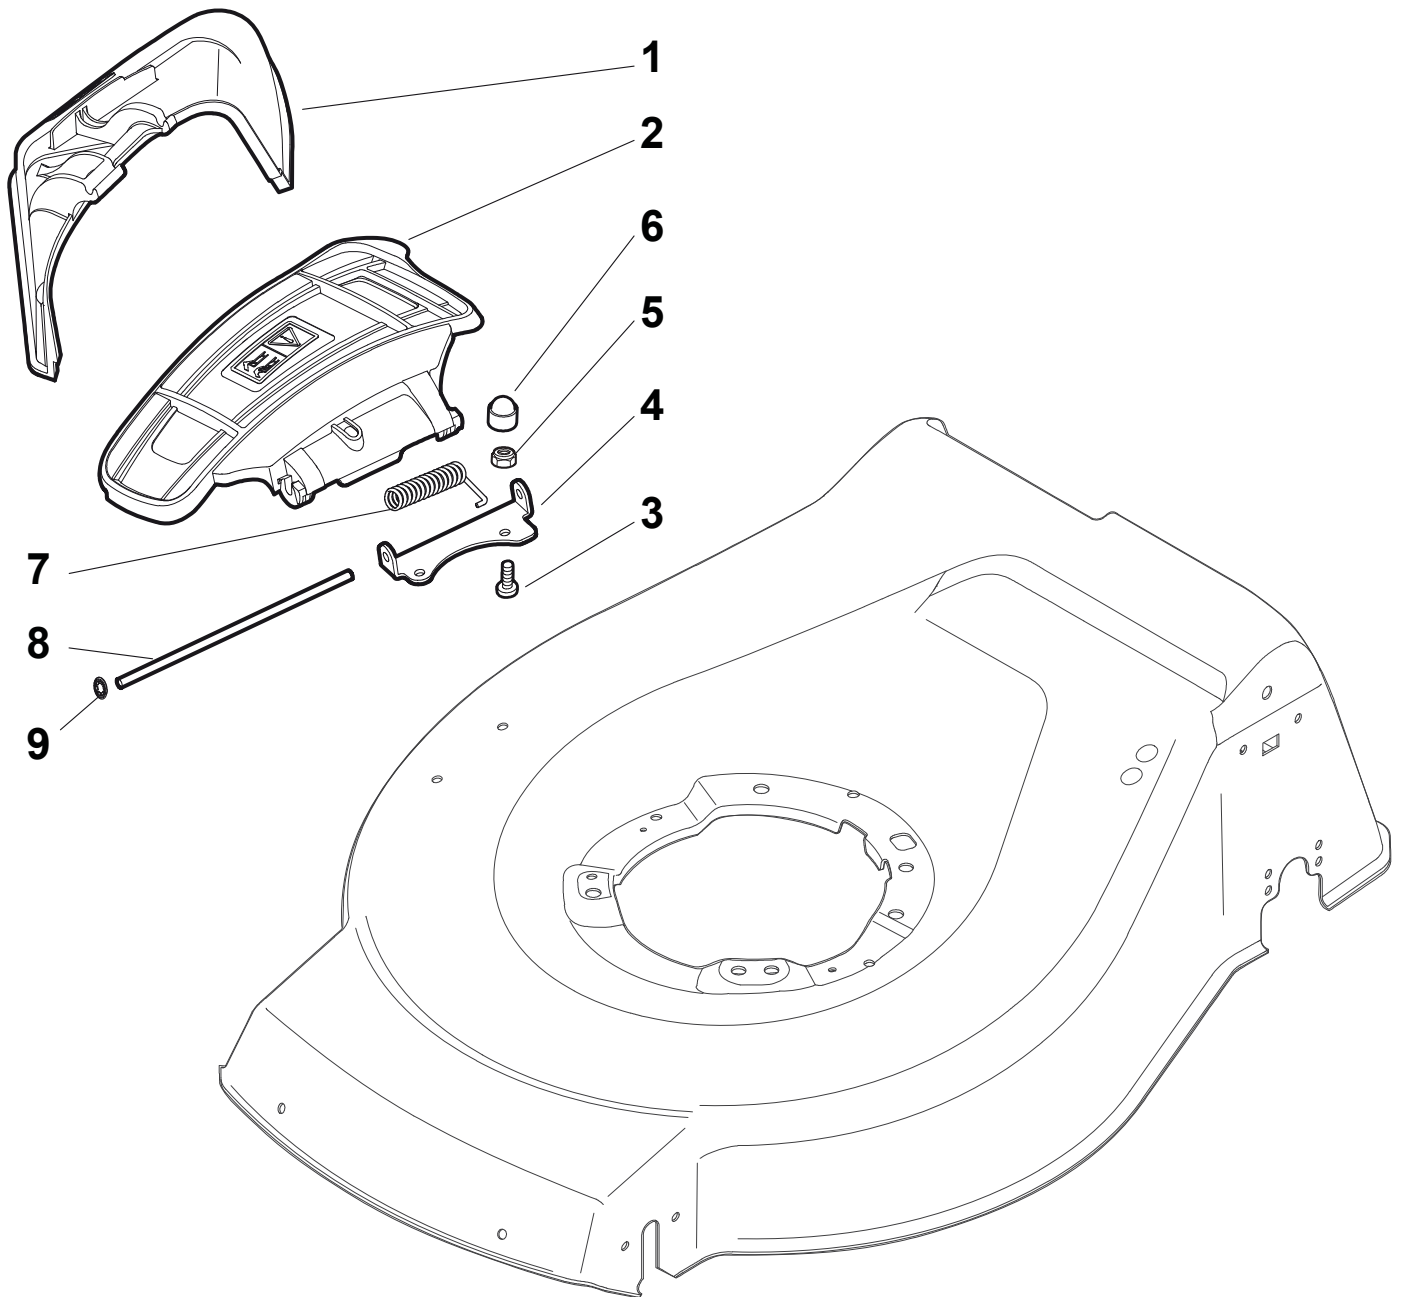

Premium 4800 SBX
Ejection-Guard

Premium 4800 SBX

Ejection-Guard

Pos.	Part no.	Q.ty	Description	Remarks
1	322108295/0	1	Stone-Guard	
2	322600195/0	1	Ejection Guard	
3	112727803/0	2	Screw	
4	322806639/0	1	Fulcrum Pin	
5	12154510/0	2	Nut	
6	18203853/0	2	Protection	
7	122450456/0	1	Spring	
8	122517869/0	1	Pin	
9	12604896/0	2	Crown Fastener