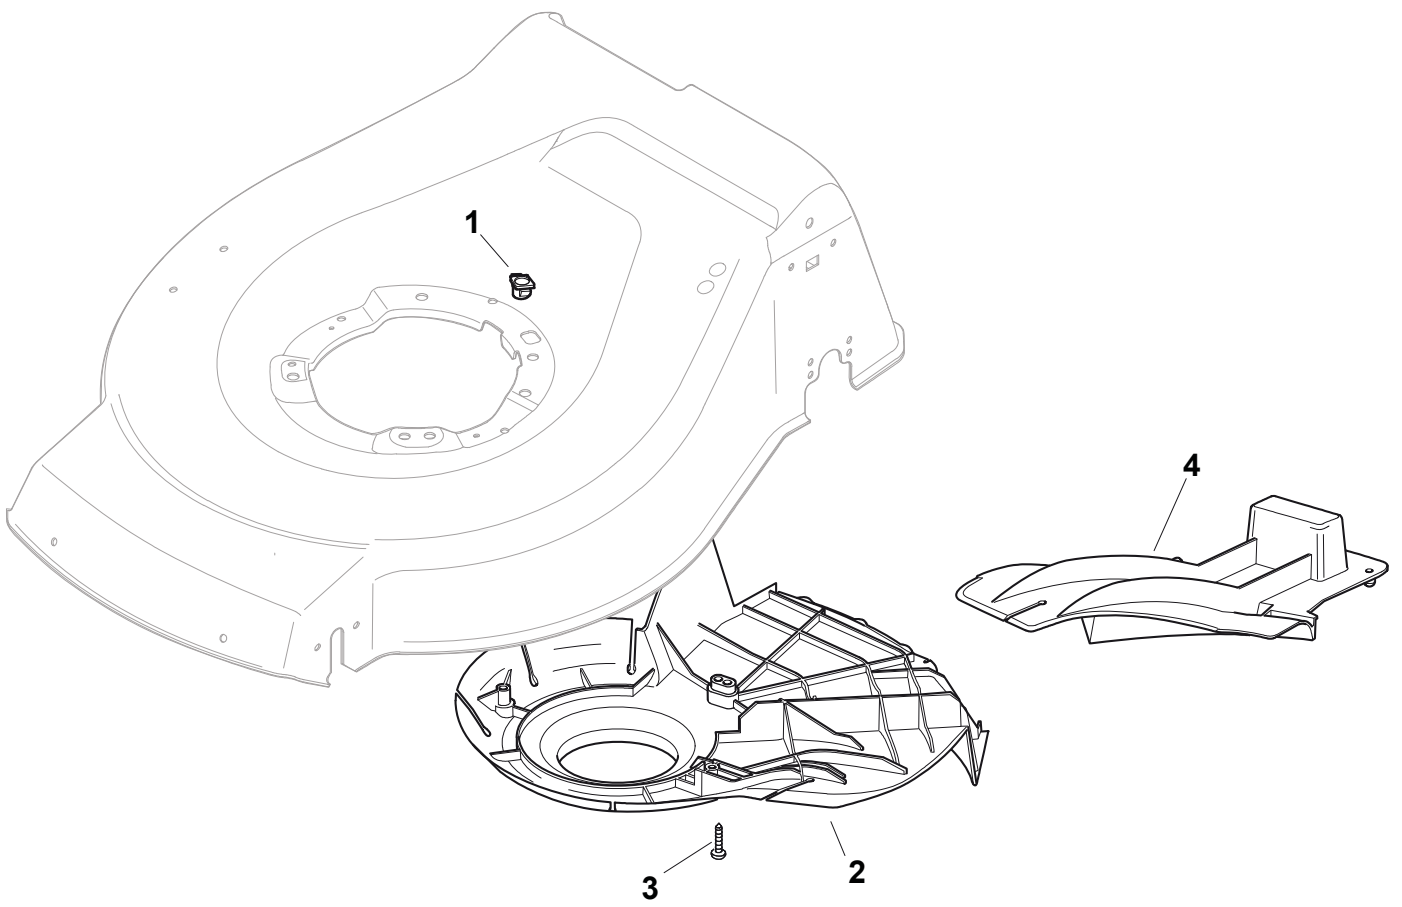

Premium 4800 SBX
Protection, Belt

Premium 4800 SBX

Protection, Belt

Pos.	Part no.	Q.ty	Description	Remarks
1	22291150/0	1	Rubber Insert	
2	22060198/0	1	Protection	
3	12728530/0	3	Screw	
4	22140223/0	1	Deflector