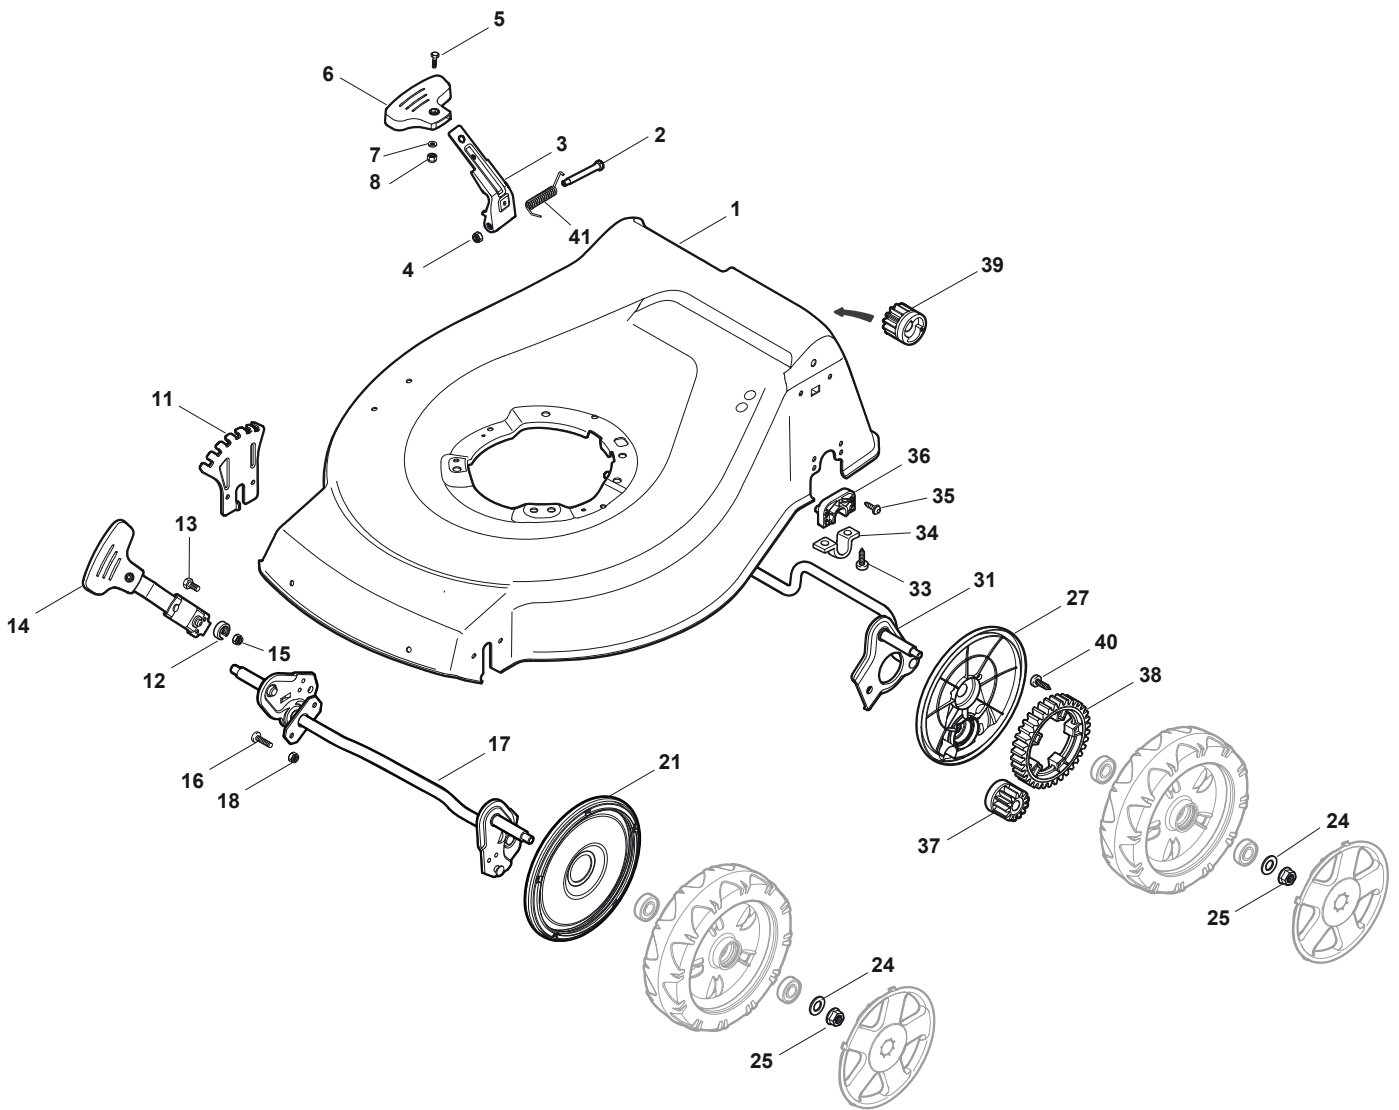

# GENUINE SPARE PARTS

## Deck And Height Adjusting

Premium 4800 SBX

## Deck And Height Adjusting

Pos.	Part no.	Q.ty	Description	Remarks
1	381003912/0	1	Deck Red	
1	381003917/0	1	Deck Black	
2	122534131/0	1	Pin	
3	322322851/0	1	Lever, Height Adjustment	
4	12154510/0	1	Nut	
5	12788512/0	1	Screw	
6	322394503/0	1	Knob	
7	12521310/0	1	Washer	
8	12150000/0	1	Nut	
11	322735587/0	1	Sector, Height Adjustment	
12	22171002/0	2	Spacer	
13	12789000/0	2	Screw	
14	381003351/0	1	Lever, Height Adjustment	
15	12154330/0	2	Nut	
16	112727803/0	4	Screw	
17	381002881/1	1	Axle, Front Wheels	
18	12154510/0	4	Nut	
21	322600145/0	2	Protection, Wheel	
24	12521350/0	4	Washer	
25	12155000/0	4	Nut	
27	322600207/0	2	Protection, Wheel	
31	381302827/0	1	Axle, Rear Wheels	
33	112728697/0	4	Screw	
34	22545152/0	2	Plate	
35	112728697/0	4	Screw	
36	322785304/0	2	Support	
37	22570120/1	1	Pinion L	
38	322120114/0	2	Ring Gear	
39	22570110/1	1	Pinion R	
40	112728706/0	6	Screw	
41	122446192/0	1	Spring	