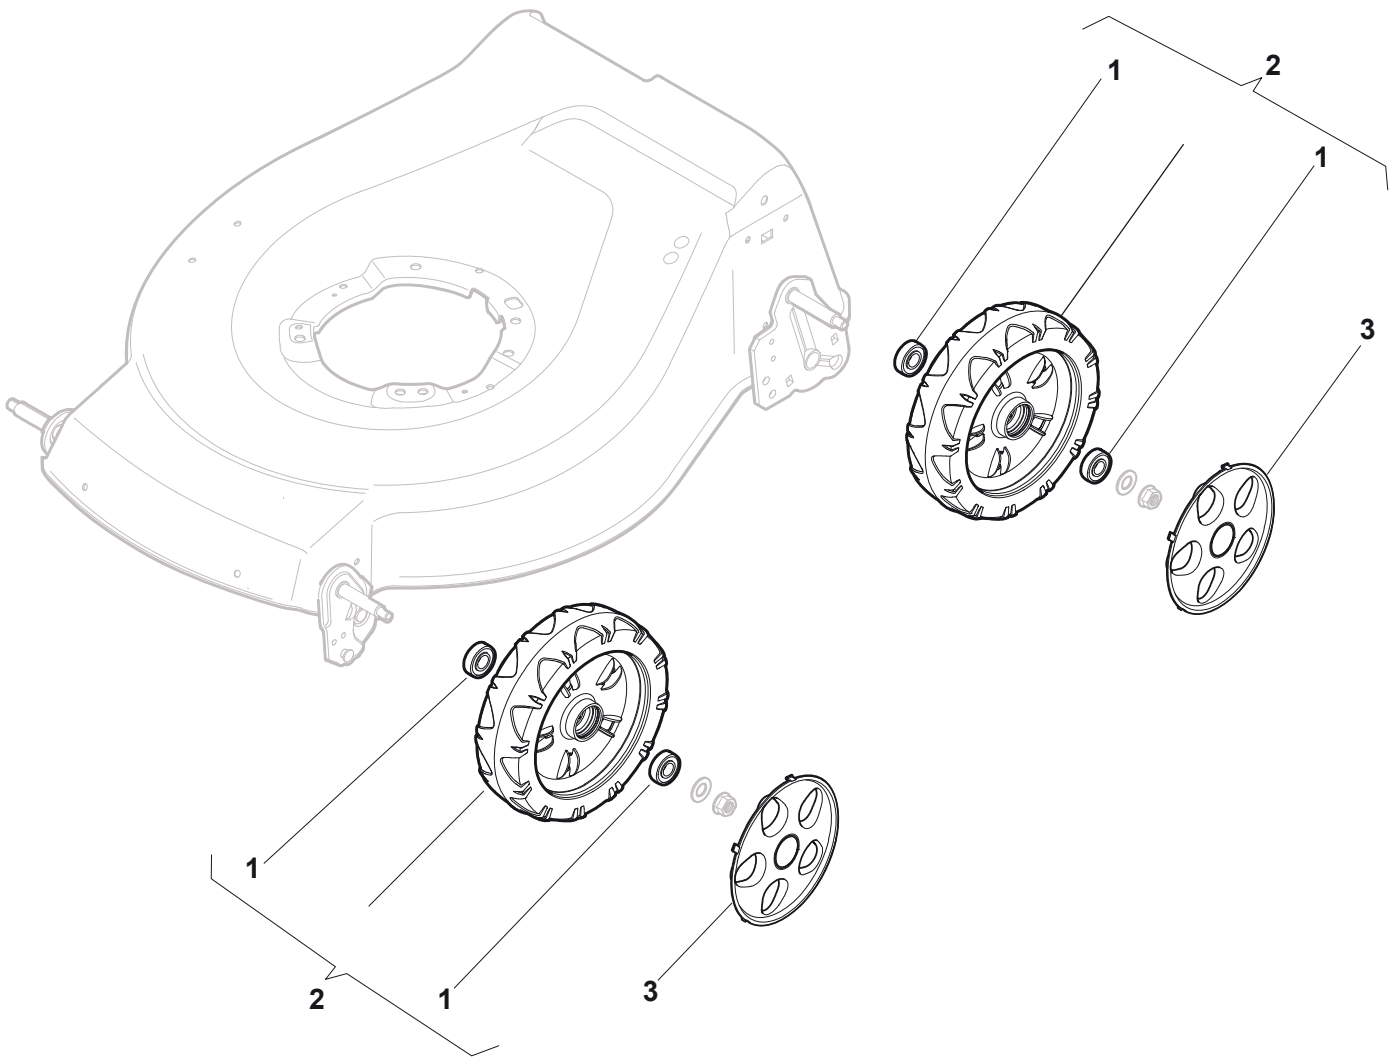

Premium 4800 SBX

Wheel and Hub Cap

Premium 4800 SBX

Wheel and Hub Cap

Pos.	Part no.	Q.ty	Description	Remarks
1	19216035/0	8	Bearing	
2	381007416/1	4	Ruota Ø 200	
3	22110417/0	4	Hub Cap