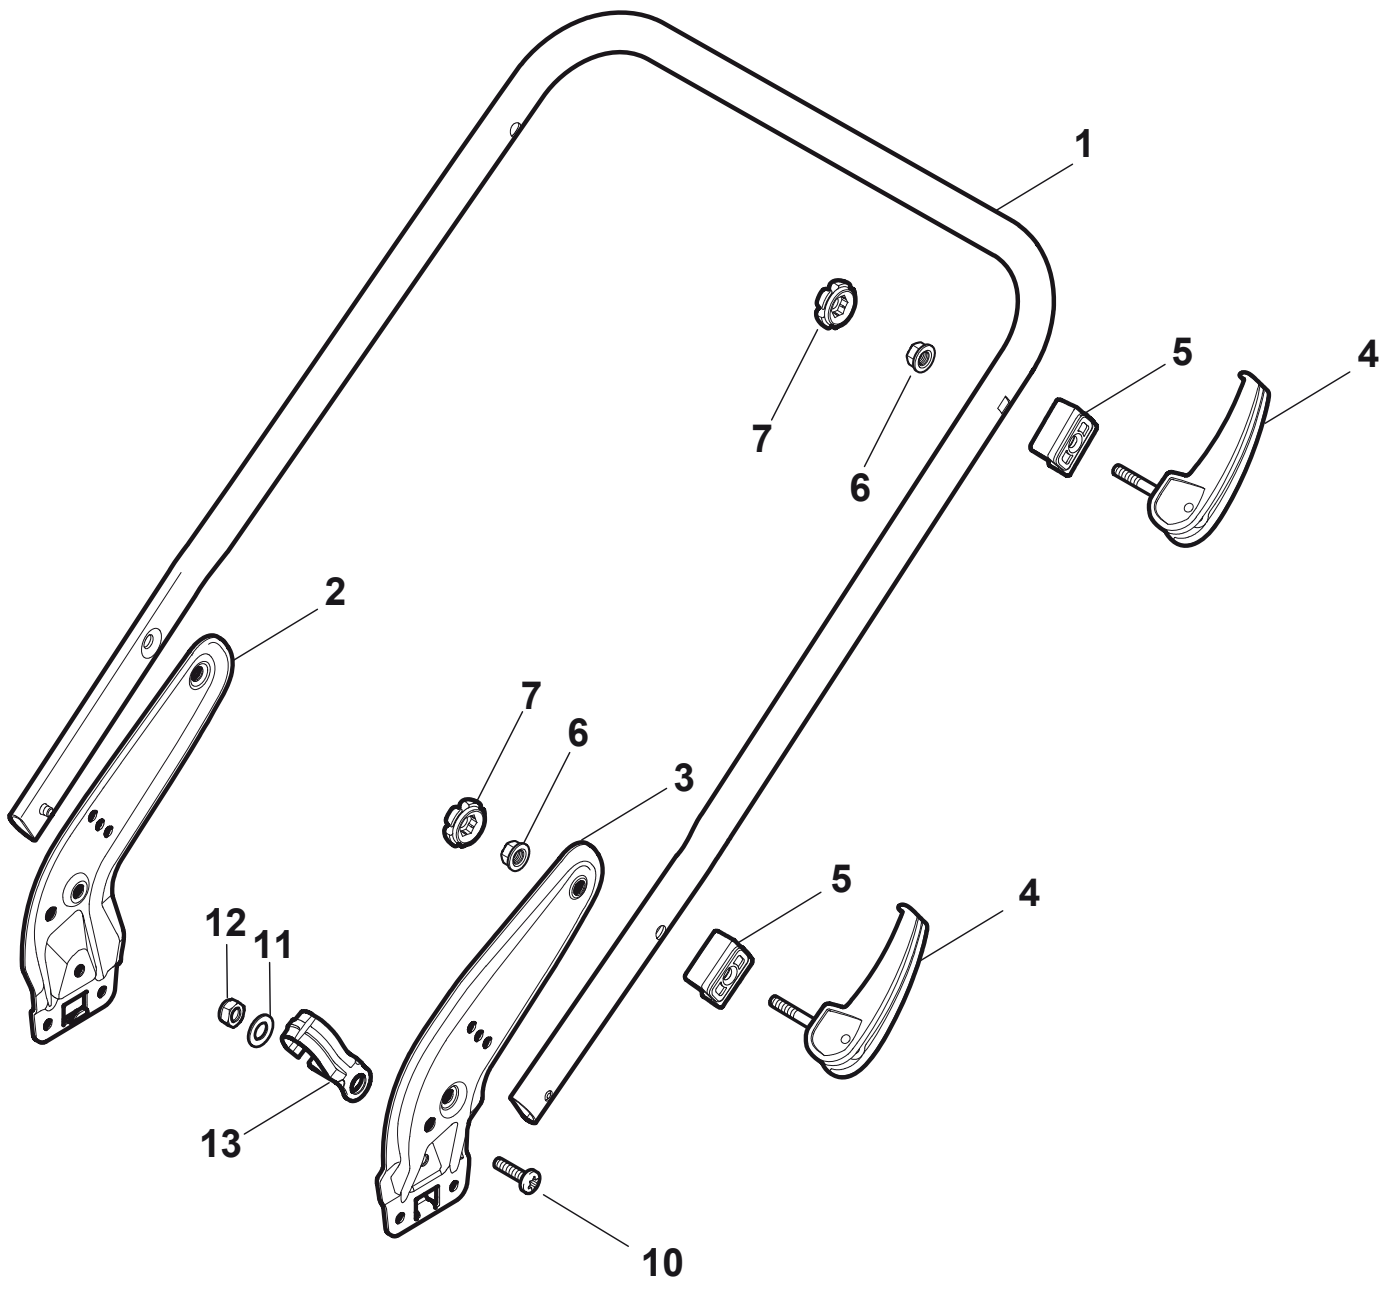

Premium 4800 SBX

Handle, Lower Part

Premium 4800 SBX

Handle, Lower Part

Pos.	Part no.	Q.ty	Description	Remarks
1	381006719/0	1	Handle, Lower Part	
2	381005149/0	1	Bracket, R	
3	381005151/0	1	Bracket, L	
4	381003253/0	4	Handle	
5	322680016/0	4	Support	
6	22131750/0	4	Nut	
7	322399835/0	4	Knob	
10	12760605/0	2	Screw	
11	25038002/1	2	Bush	
12	12155000/0	2	Nut	
13	322192156/0	1	Fair Led