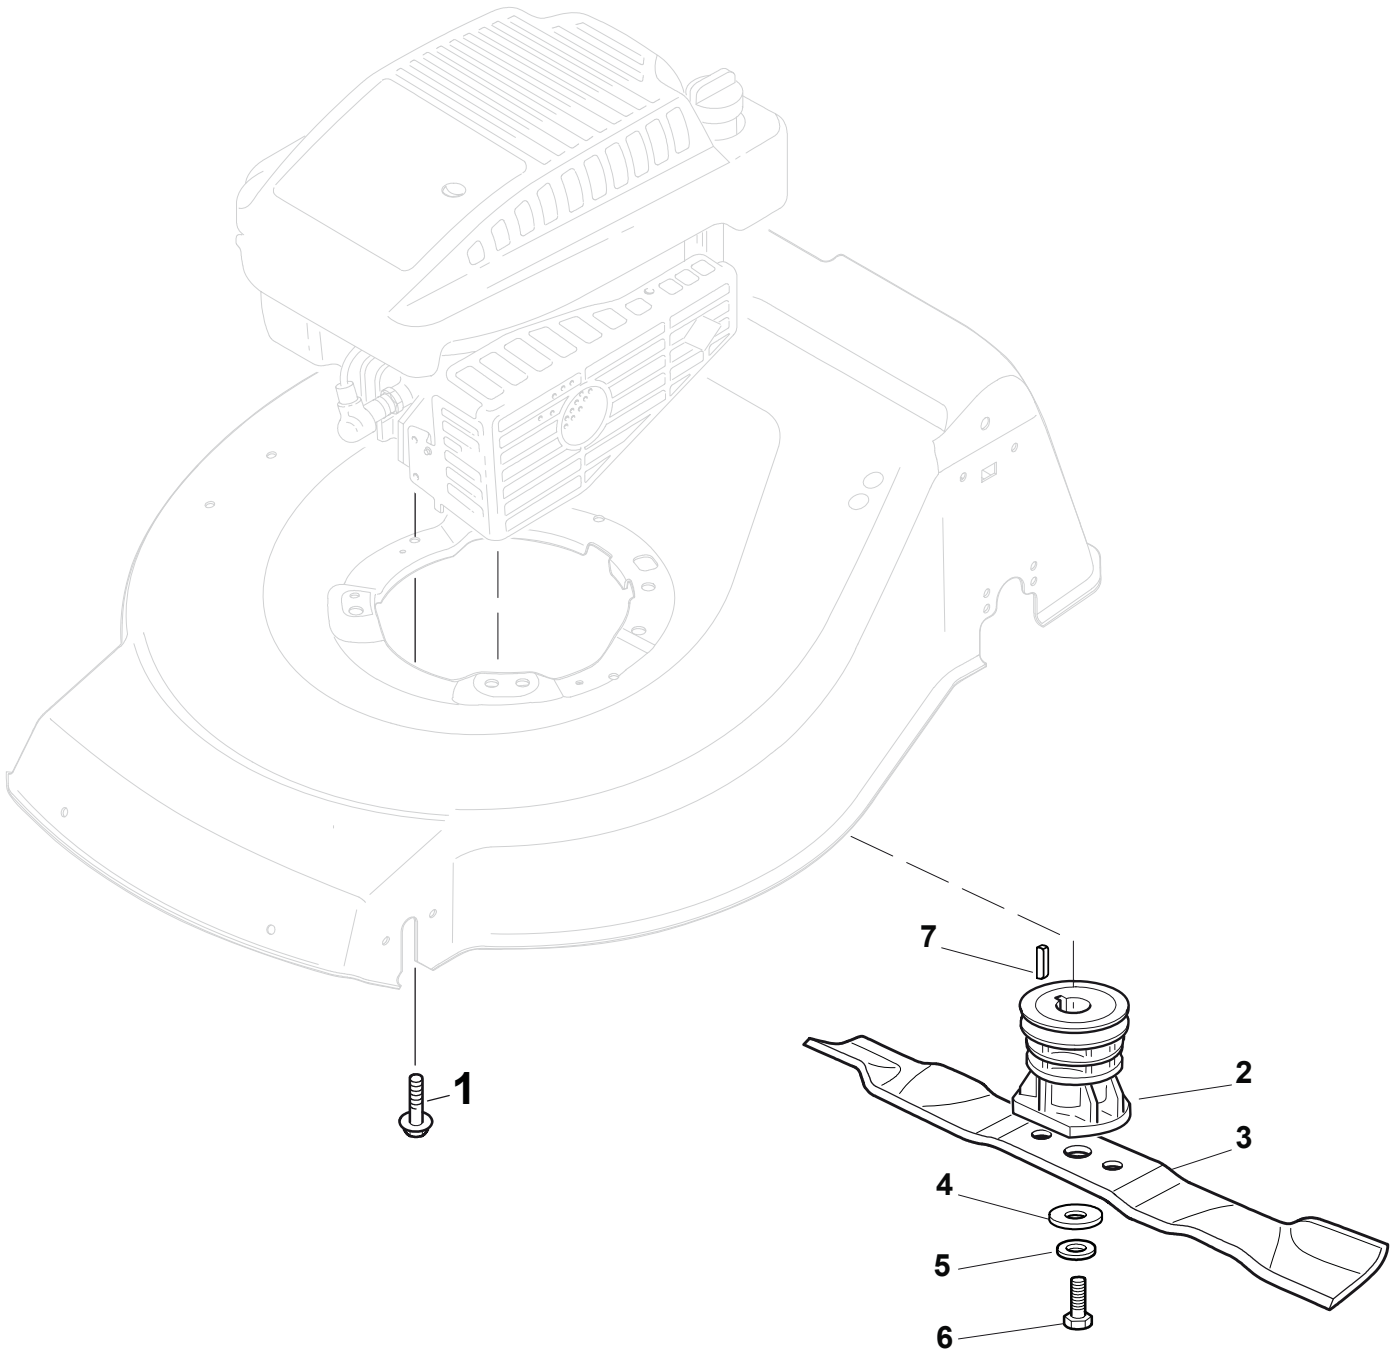

Premium 4800 SBX

Blade

Premium 4800 SBX

Blade

Pos.	Part no.	Q.ty	Description	Remarks
1	112735108/1	3	Screw	
2	122465607/3	1	Hub With Pulley, Crankshaft Ø 22.2	
3	181004458/0	1	Blade Standard	
4	22160400/0	1	Dust Cover	
5	12523080/0	1	Washer	
6	12735698/0	1	Screw	
7	12139100/0	1	Feather, Crankshaft Ø 22.2