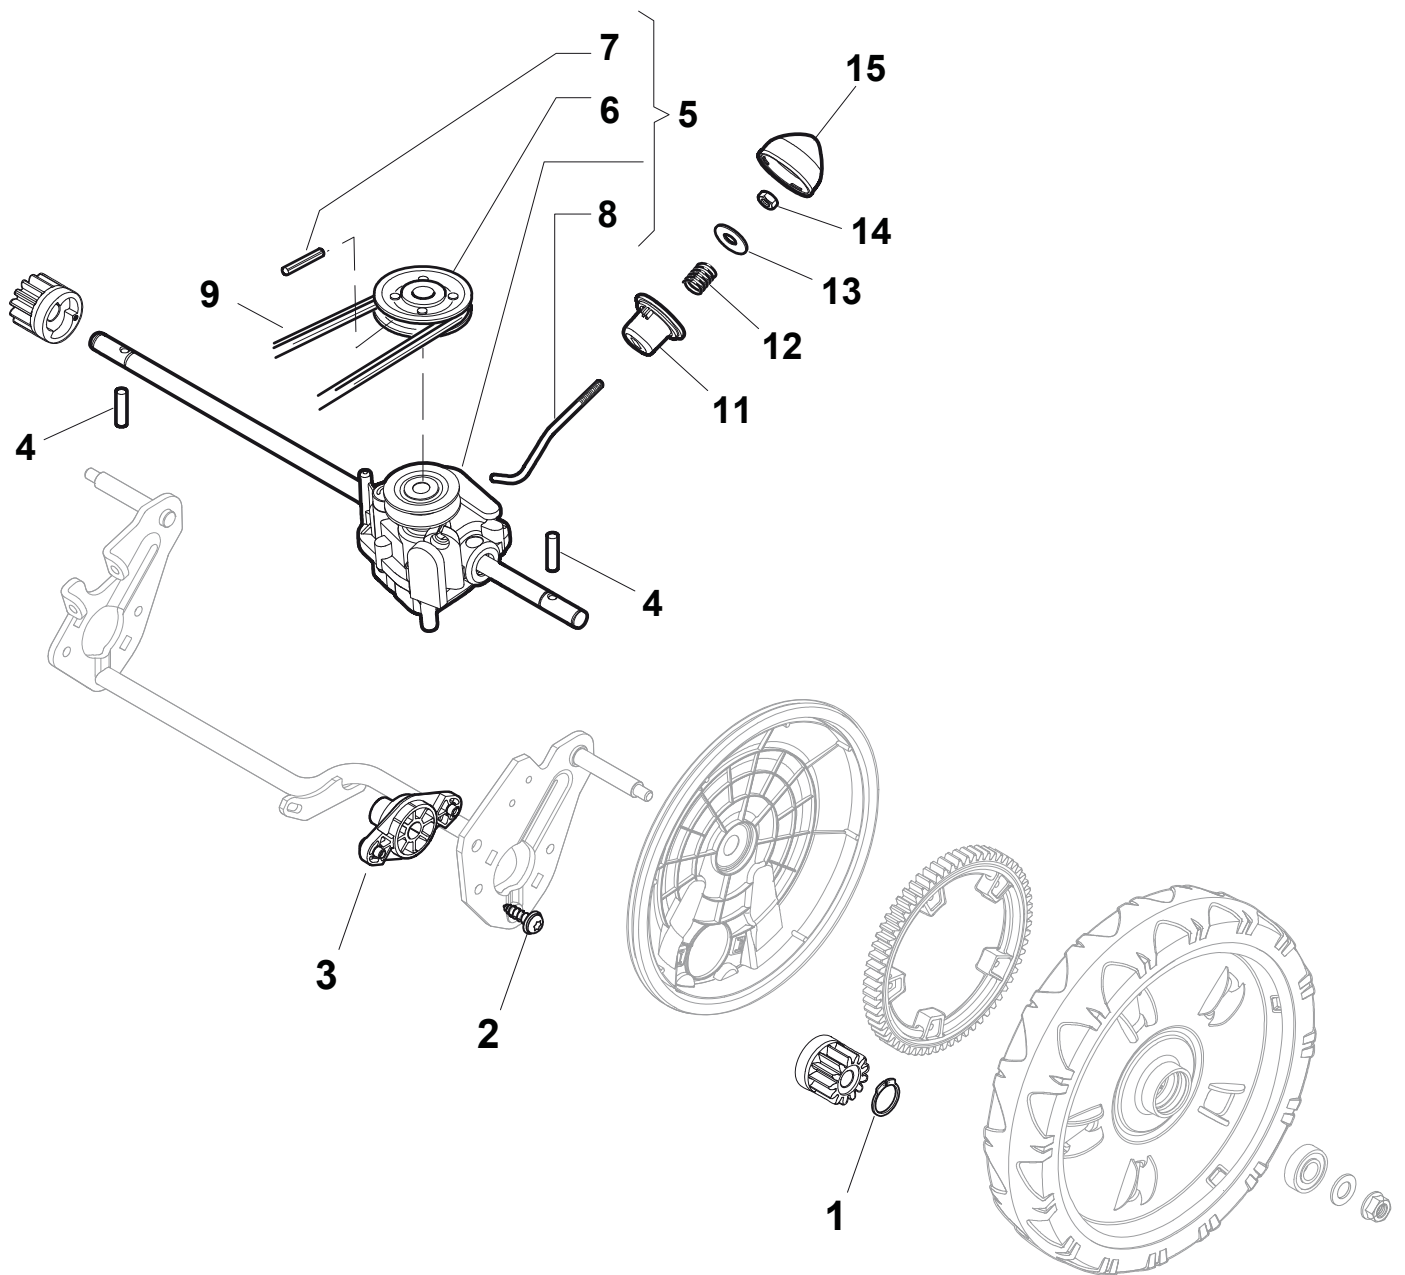

Premium 4800 SBX

Rear Drive

Premium 4800 SBX

Rear Drive

Pos.	Part no.	Q.ty	Description	Remarks
1	12608600/0	2	Seeger	
2	112728697/0	4	Screw	
3	322042063/0	2	Bush	
4	22753000/0	2	Pin	
5	81003092/0	1	Gear Box	
6	22601904/0	1	Pulley	
7	12645700/0	1	Pin	
8	22033283/0	1	Adjustment Rod	
9	35063800/0	1	Belt Z 27	
11	22041957/1	1	Bush	
12	22450063/0	1	Spring	
13	22680009/0	1	Washer	
14	12154510/0	1	Nut	
15	22110230/0	1	Cap