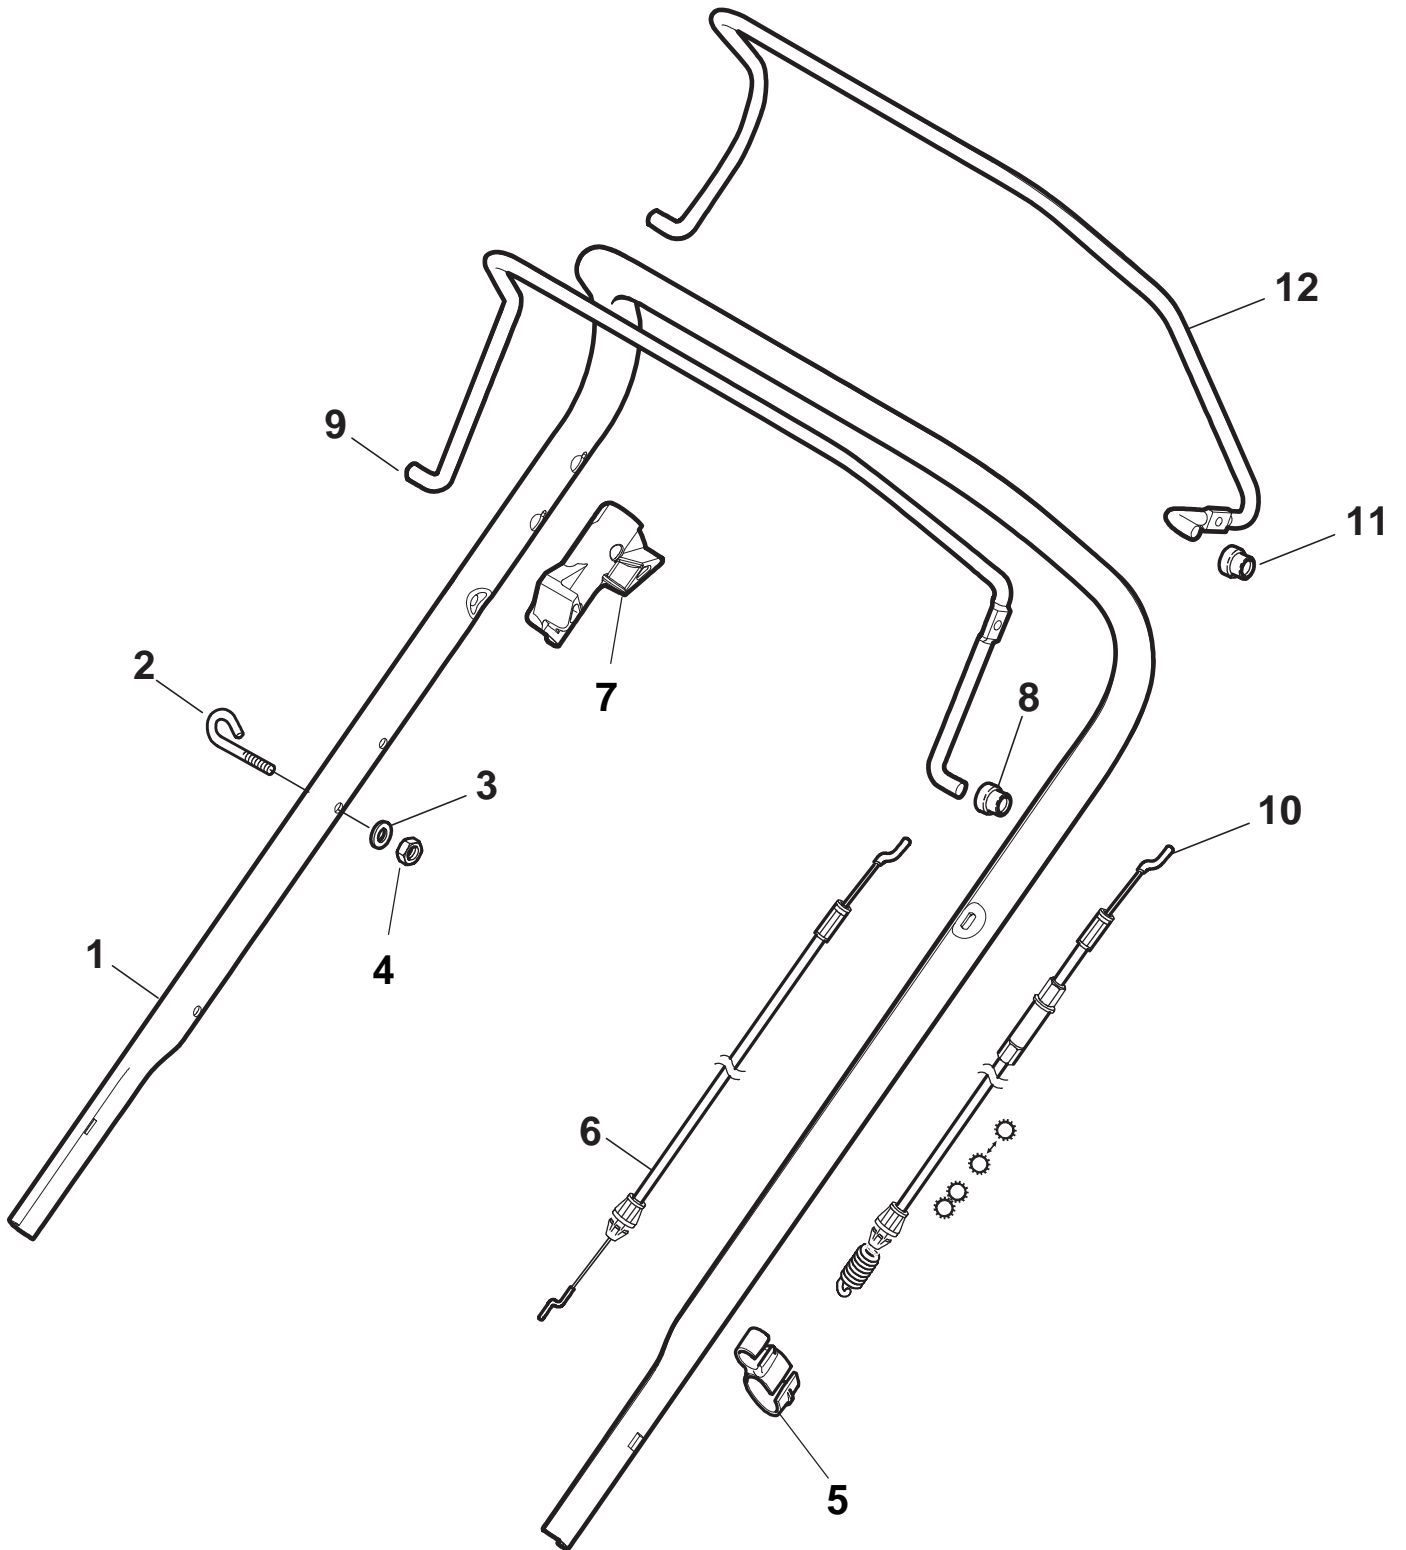

Premium 4800 SBX
Handle, Upper Part

Premium 4800 SBX

Handle, Upper Part

Pos.	Part no.	Q.ty	Description	Remarks
1	381006887/0	1	Handle, Upper Part	
2	22430313/0	1	Guide Spring	
3	12521330/0	1	Washer	
4	12154510/0	1	Nut	
5	118390020/0	1	Fairlead	
6	181030056/0	1	Cable, Thread Eng. Brake	
7	322545204/0	1	Fulcrum Pin	
8	22041966/0	2	Bush	
9	181003300/0	1	Lever, Engine Brake	
10	381030051/0	1	Cable, Rear Drive	
11	22041966/0	2	Bush	
12	181003301/0	1	Lever, Driving	
14	22551640/0	1	Plate	
15	12728640/0	1	Screw