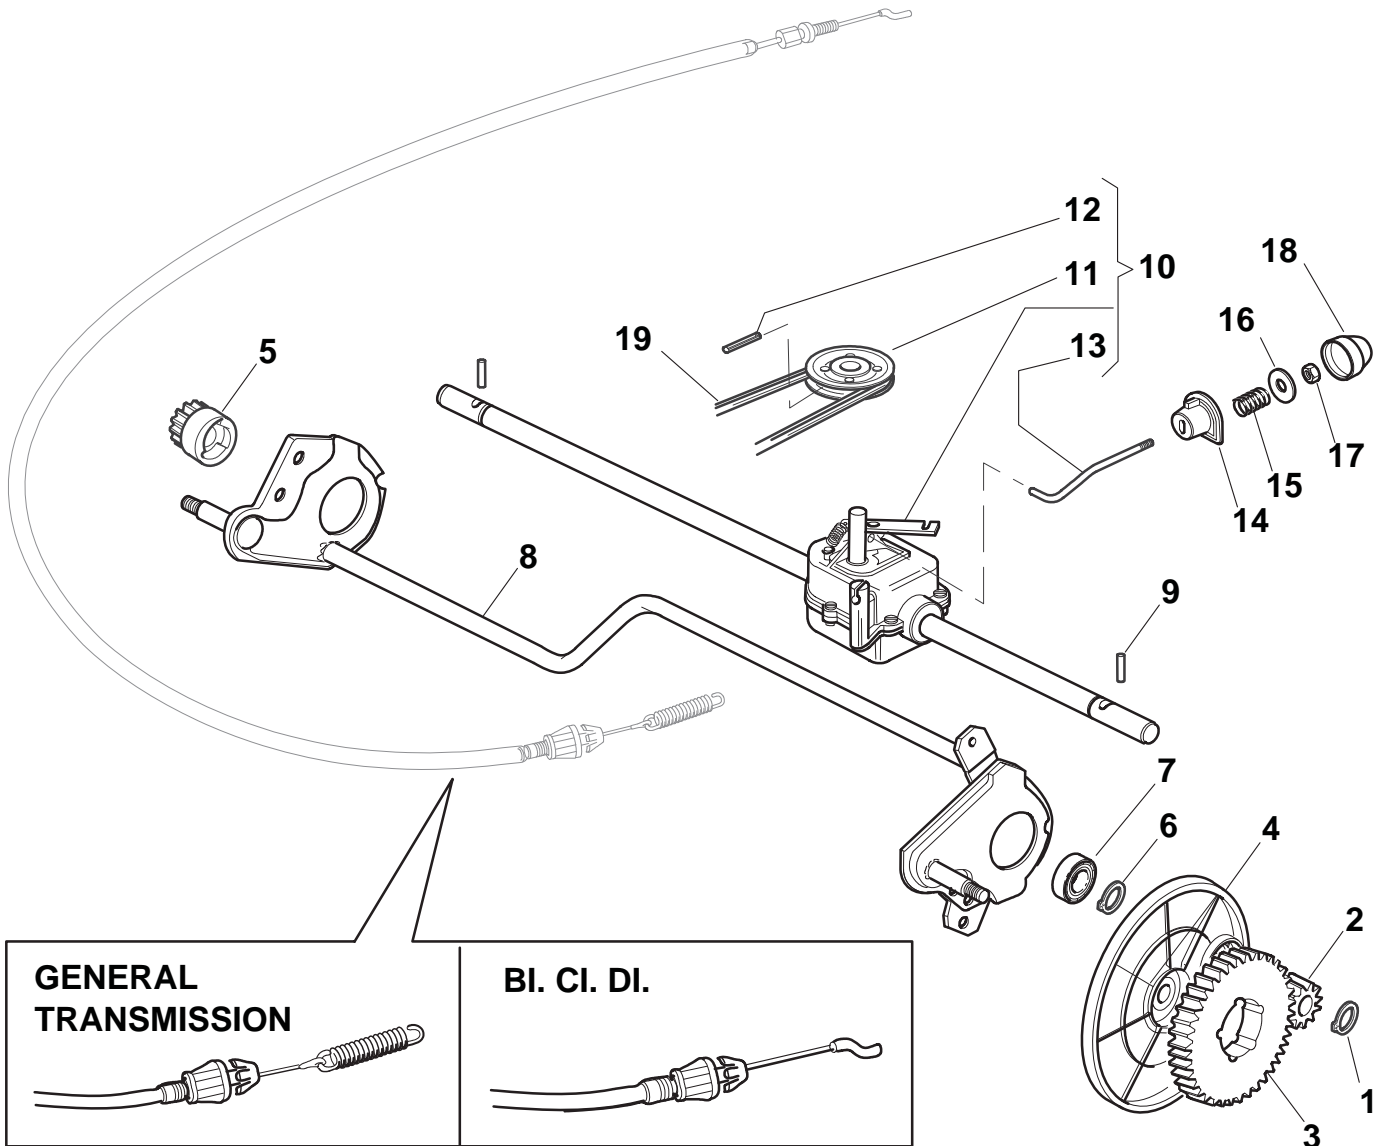

Premium 5000 ASB

Rear Drive

Premium 5000 ASB

Rear Drive

Pos.	Part no.	Q.ty	Description	Remarks
1	12608600/0	2	Seeger	
2	22570120/1	1	Pinion L	
3	22120105/1	2	Ring Gear	
4	22600091/1	2	Protection, Wheel	
5	22570110/1	1	Pinion R	
6	12608600/0	2	Seeger	
7	19216035/0	2	Bearing	
8	81002811/0	1	Axle, Rear Wheels	
9	22753000/0	2	Pin	
11	22601909/0	1	Pulley	
12	12645705/0	1	Pin	
13	22033281/0	1	Adjustment Rod	
14	22041957/1	1	Bush	
15	22450063/0	1	Spring	
16	22680009/0	1	Washer	
17	12154510/0	1	Nut	
18	22110230/0	1	Cap	
19	35064195/0	1	Belt Z 33