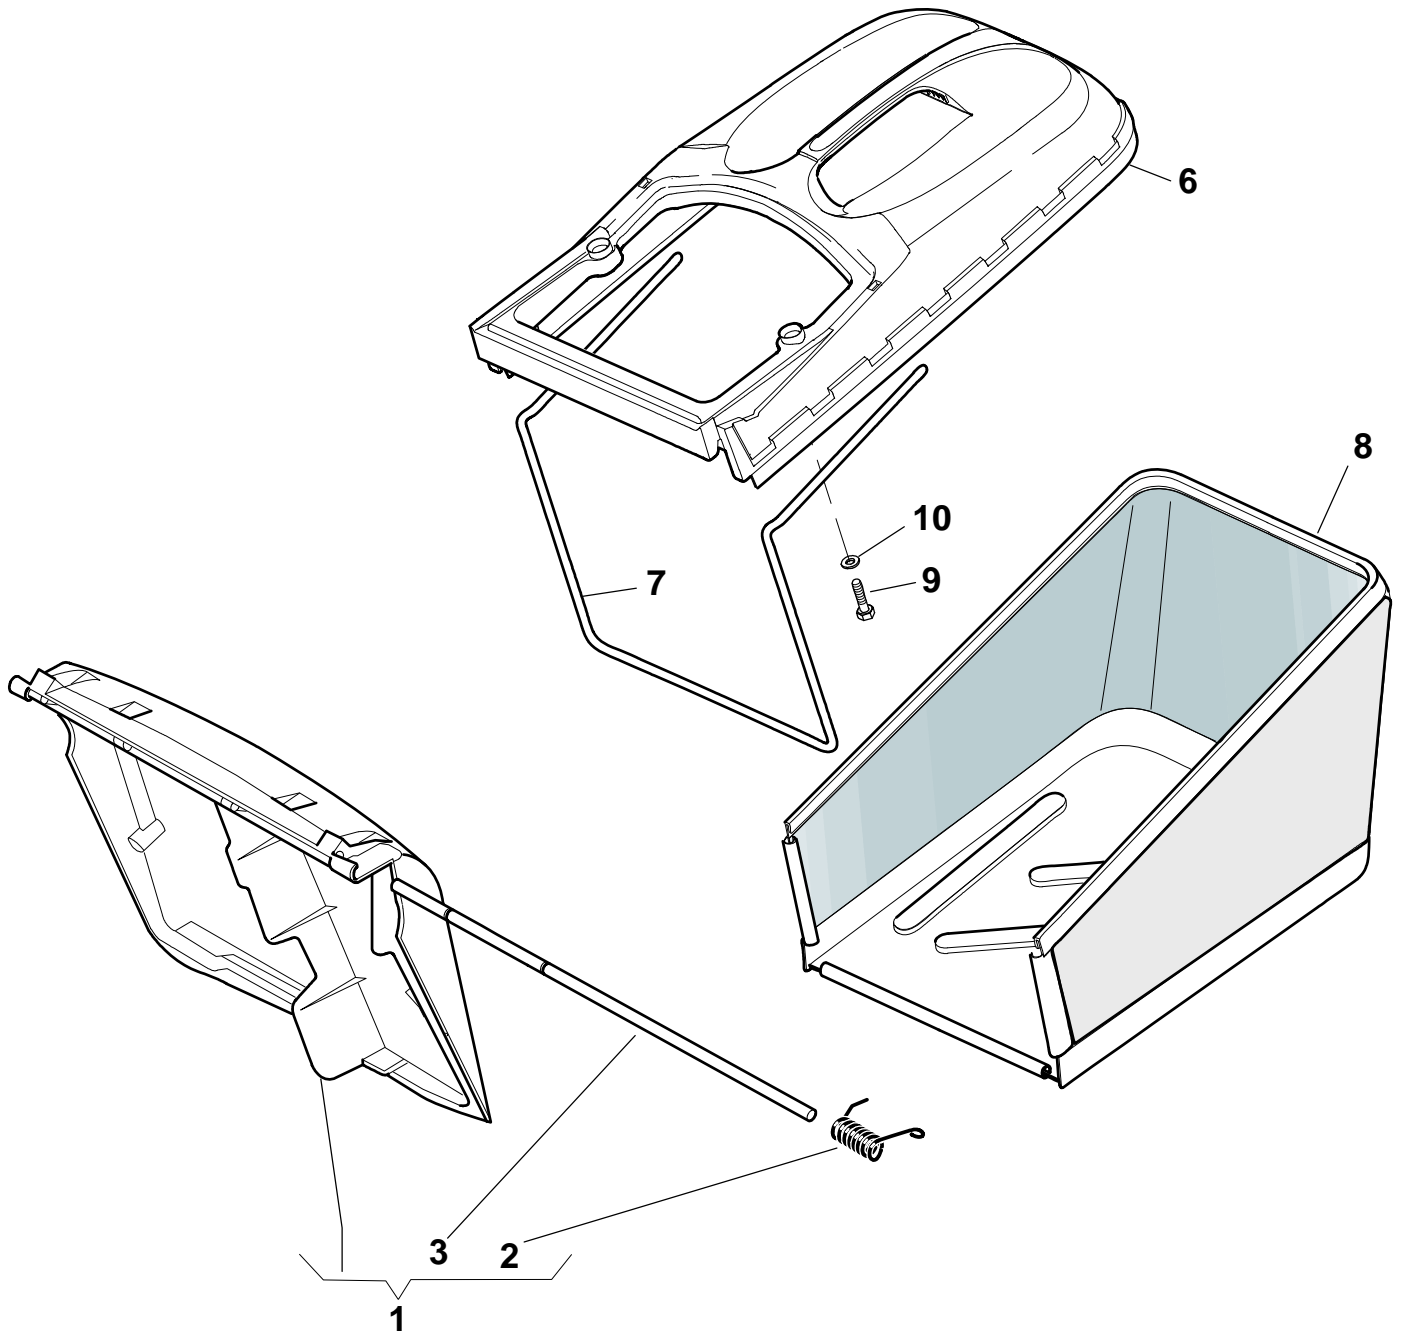

Premium 5000 ASB
Grass-Catcher

Premium 5000 ASB

Grass-Catcher

Pos.	Part no.	Q.ty	Description	Remarks
1	381008050/0	1	Stone-Guard	
2	22451000/0	1	Spring	
3	22517857/0	1	Pin	
6	22486102/0	1	Grass-Box, Upper	
7	22608526/0	1	Stiffening Lower	
8	81002212/0	1	Box, Fabric	
9	12728680/0	2	Screw	
10	12523050/0	2	Washer