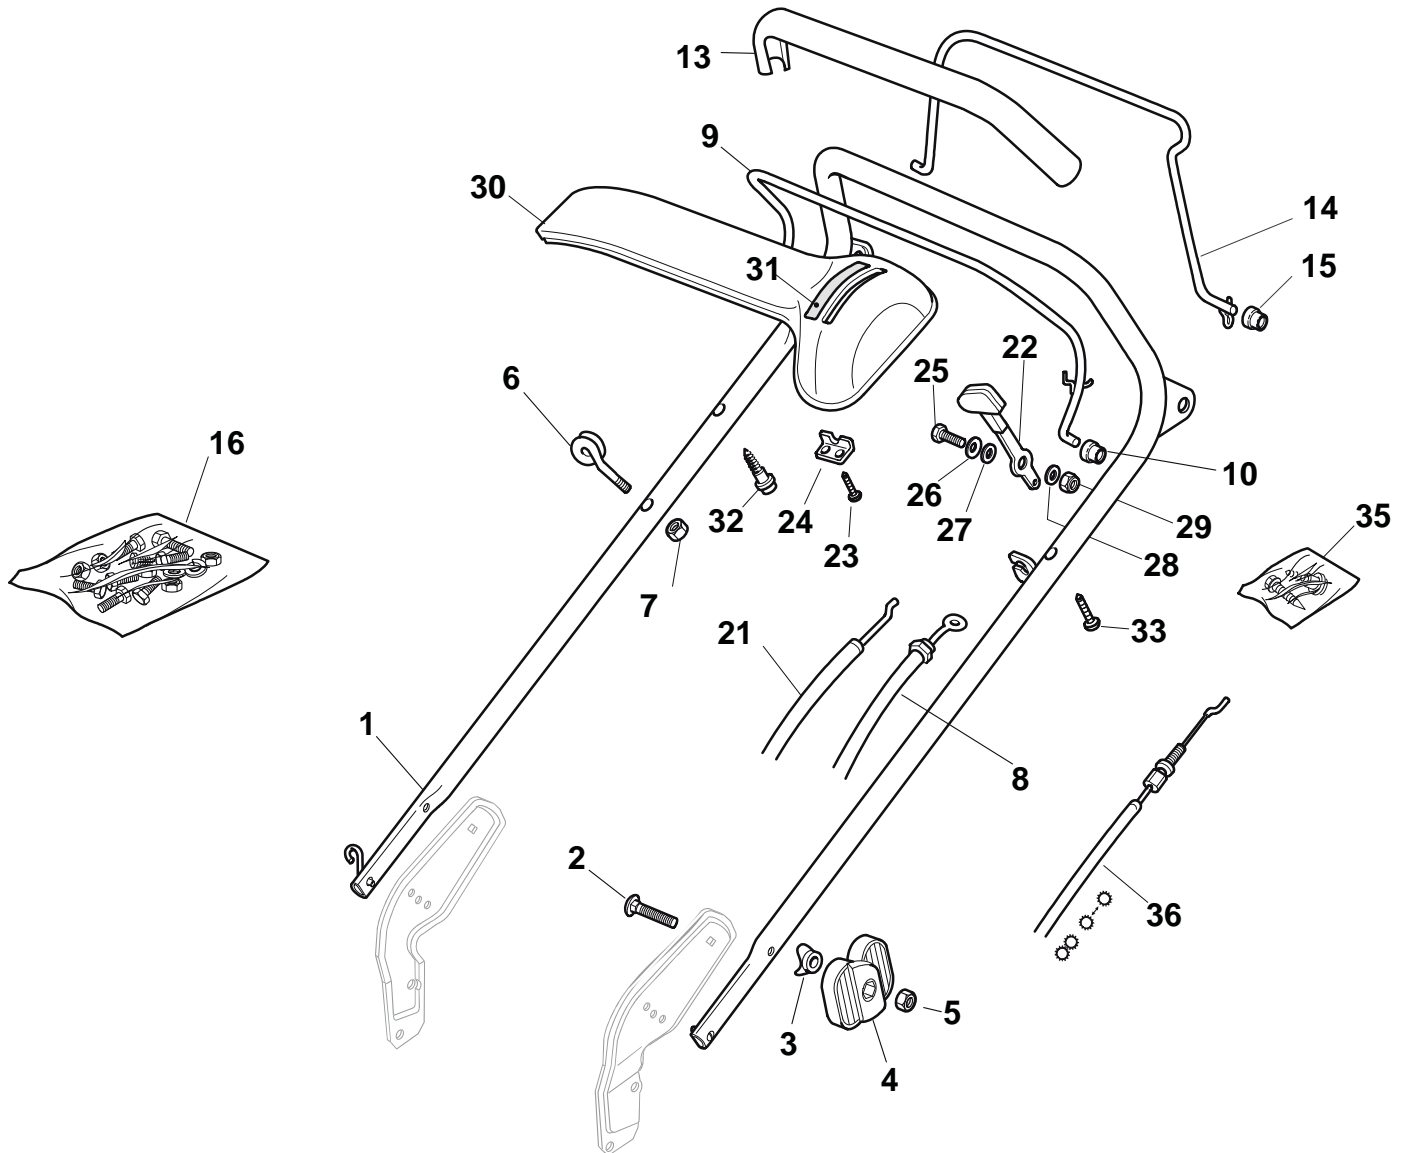

Premium 5000 ASB
Handle, Upper Part

Premium 5000 ASB

Handle, Upper Part

Pos.	Part no.	Q.ty	Description	Remarks
1	81006861/0	1	Handle, Upper Part	
2	12819120/0	2	Screw	
3	22680006/1	2	Washer	
4	22399803/0	2	Knob	
5	12293200/0	2	Nut	
6	22430309/0	1	Guide Spring	
7	12154330/0	1	Nut	
8	81000642/1	1	Cable, Thread Engine Brake	
9	81003291/3	1	Lever, Engine Brake	
10	22041966/0	2	Bush	
11	12728518/0	1	Screw	
12	22806612/0	1	Support	
13	22291050/0	1	Handgrip Black	
14	81003288/1	1	Lever, Driving	
15	22041965/1	2	Bush	
16	381008610/1	1	Outfit, Screws	
21	81007160/0	1	Throttle Cable	
22	81007280/2	1	Lever, Throttle	
23	12735105/0	2	Screw	
24	22981467/0	1	Plate	
25	12791500/0	1	Screw	
26	12530060/0	1	Elastic Washer	
27	12523040/0	1	Washer	
28	12523040/0	1	Washer	
29	12154510/0	1	Nut	
30	22120158/0	1	Dash Board Black	
31	114356744/1	1	Label	
32	22943006/0	1	Screw	
33	12728460/0	1	Screw	
35	81008609/0	1	Outfit, Dash-Board Screws	
36	81000669/0	1	Cable, Rear Drive	(General Transmission)
36	81000673/0	1	Cable, Rear Drive	(Bi Ci Di)