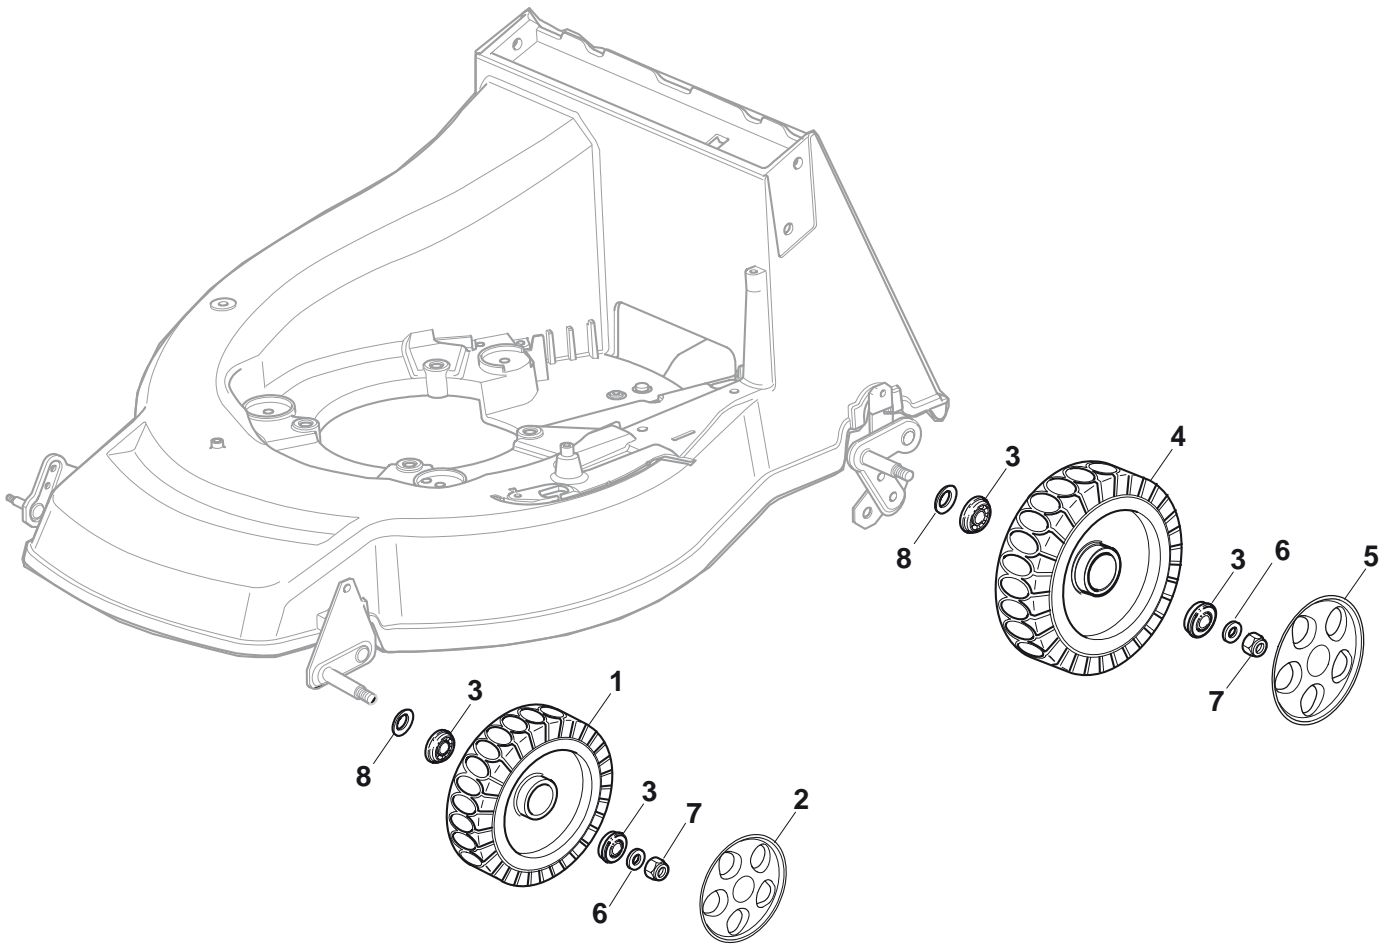

Premium 5000 ASB

Wheel and Hub Cap

Premium 5000 ASB

Wheel and Hub Cap

Pos.	Part no.	Q.ty	Description	Remarks
1	81007317/0	2	Wheel Ø 170	
2	22110416/0	2	Hub Cap	
3	22122200/0	8	Bearing	
4	81007318/1	2	Wheel Ø 210	
5	22110417/0	2	Hub Cap	
6	12521350/0	4	Washer	
7	12155000/0	4	Nut	
8	12530150/0	4	Elastic Washer