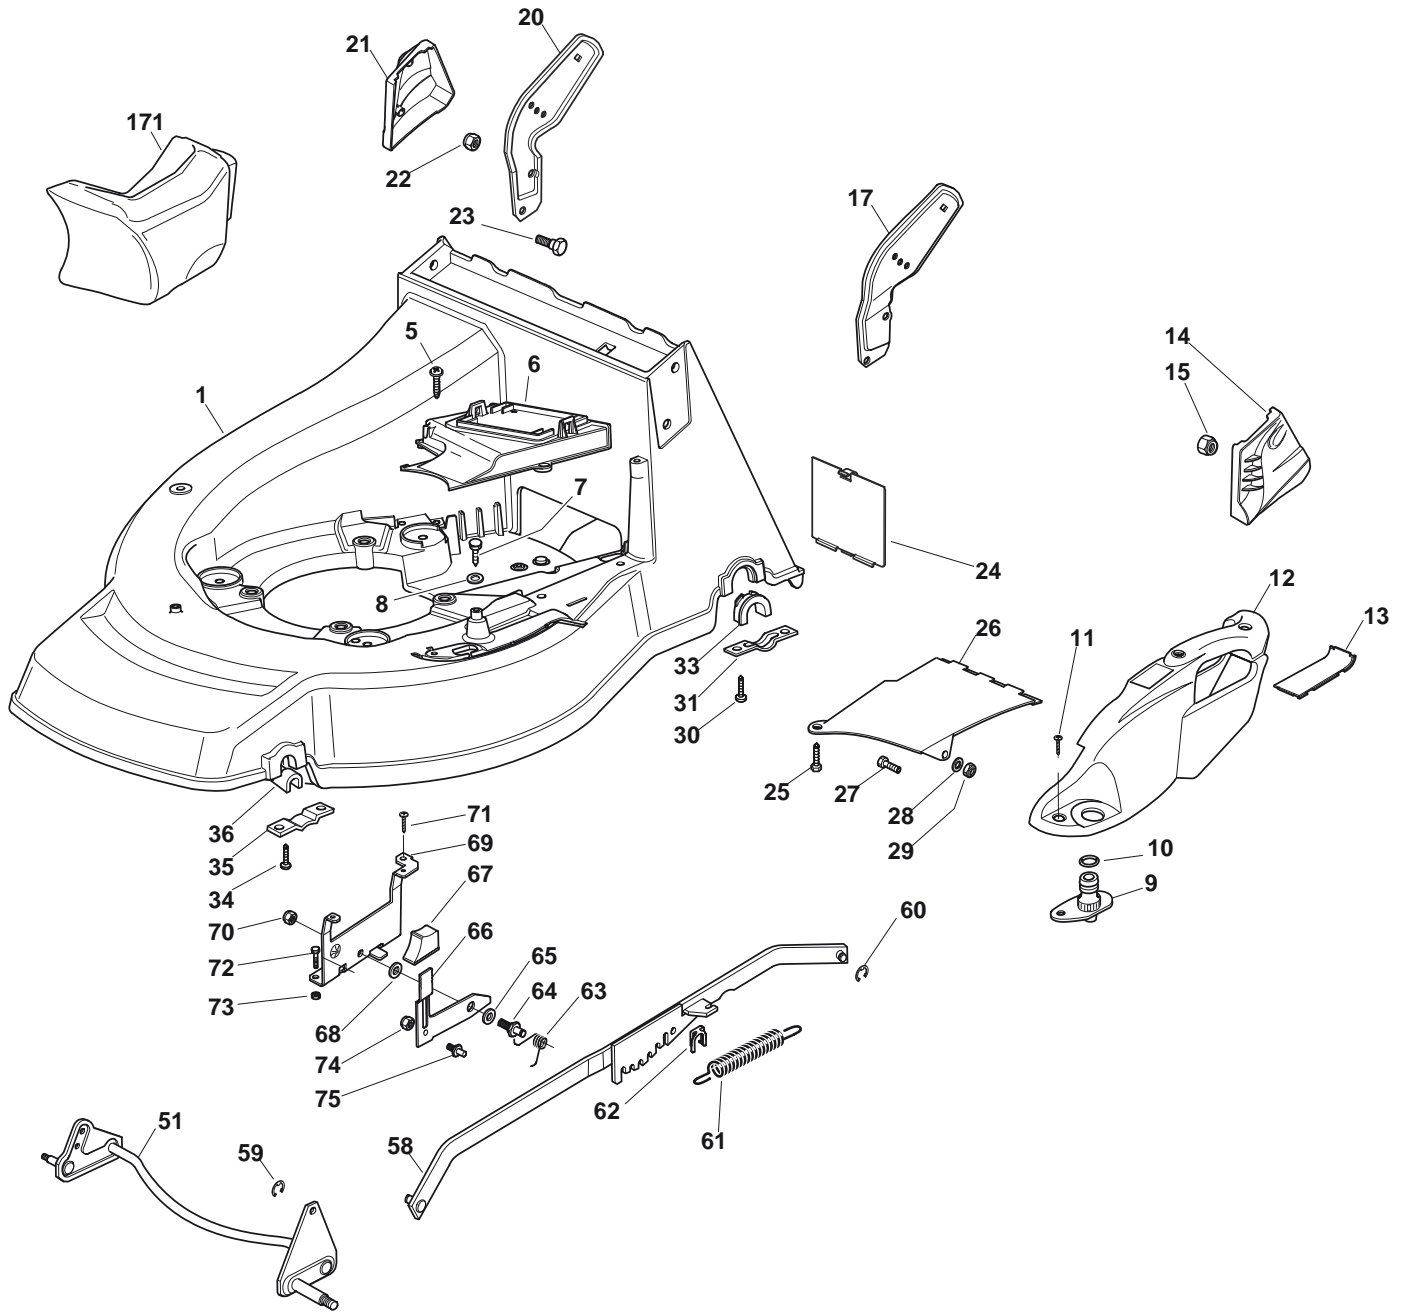

Premium 5000 ASB

Deck And Height Adjusting

Premium 5000 ASB

Deck And Height Adjusting

Pos.	Part no.	Q.ty	Description	Remarks
1	81003500/0	1	Deck Red	
5	12728522/0	2	Screw	
6	22060221/0	1	Protection, Belt	
7	12729600/0	1	Screw	
8	12523040/0	2	Washer	
9	22034000/0	1	Washing Connection	
10	19035000/0	1	Or Ring	
11	12728520/0	3	Screw	
12	22060146/0	1	Deck, Adjustment	
13	22546070/0	1	Plate	
14	22601003/0	1	Protection	
15	12155000/0	2	Nut	
17	22778397/1	1	Bracket, L	
20	22778396/1	1	Bracket, R	
21	322601002/1	1	Protection	
22	12155000/0	2	Nut	
23	12793301/0	2	Screw	
24	22595352/0	1	Inspection Door	
25	12729600/0	1	Screw	
26	22108205/0	1	Conveyor	
27	12789000/0	1	Screw	
28	12523020/0	1	Washer	
29	12154330/0	1	Nut	
30	12731350/0	4	Screw	
31	22545147/0	2	Plate	
33	22038407/0	2	Brass	
34	12731350/0	4	Screw	
35	22545156/0	2	Plate	
36	22038400/1	2	Brass	
51	81002801/1	1	Axle, Front Wheels	
58	81001137/0	1	Rod, Height Adjustment	
59	12000930/0	1	Crown Fastener	
60	12000930/0	1	Crown Fastener	
61	122446187/0	1	Spring	
62	112436051/0	1	Plate	
63	122446176/1	1	Spring	
64	22517880/1	1	Pin	
65	22672152/0	1	Washer	
66	22322829/1	1	Lever, Height Adjustment	
67	22602000/0	1	Pushbutton, Lever	
68	22672151/0	1	Washer	
69	22785115/0	1	Support, Height	
70	12155000/0	1	Nut	
71	12729600/0	1	Screw	
72	12793101/0	2	Screw	
73	12293201/0	2	Nut	
74	12154510/0	1	Nut	
75	22519746/0	1	Pin	
171	22140224/0	1	Cap