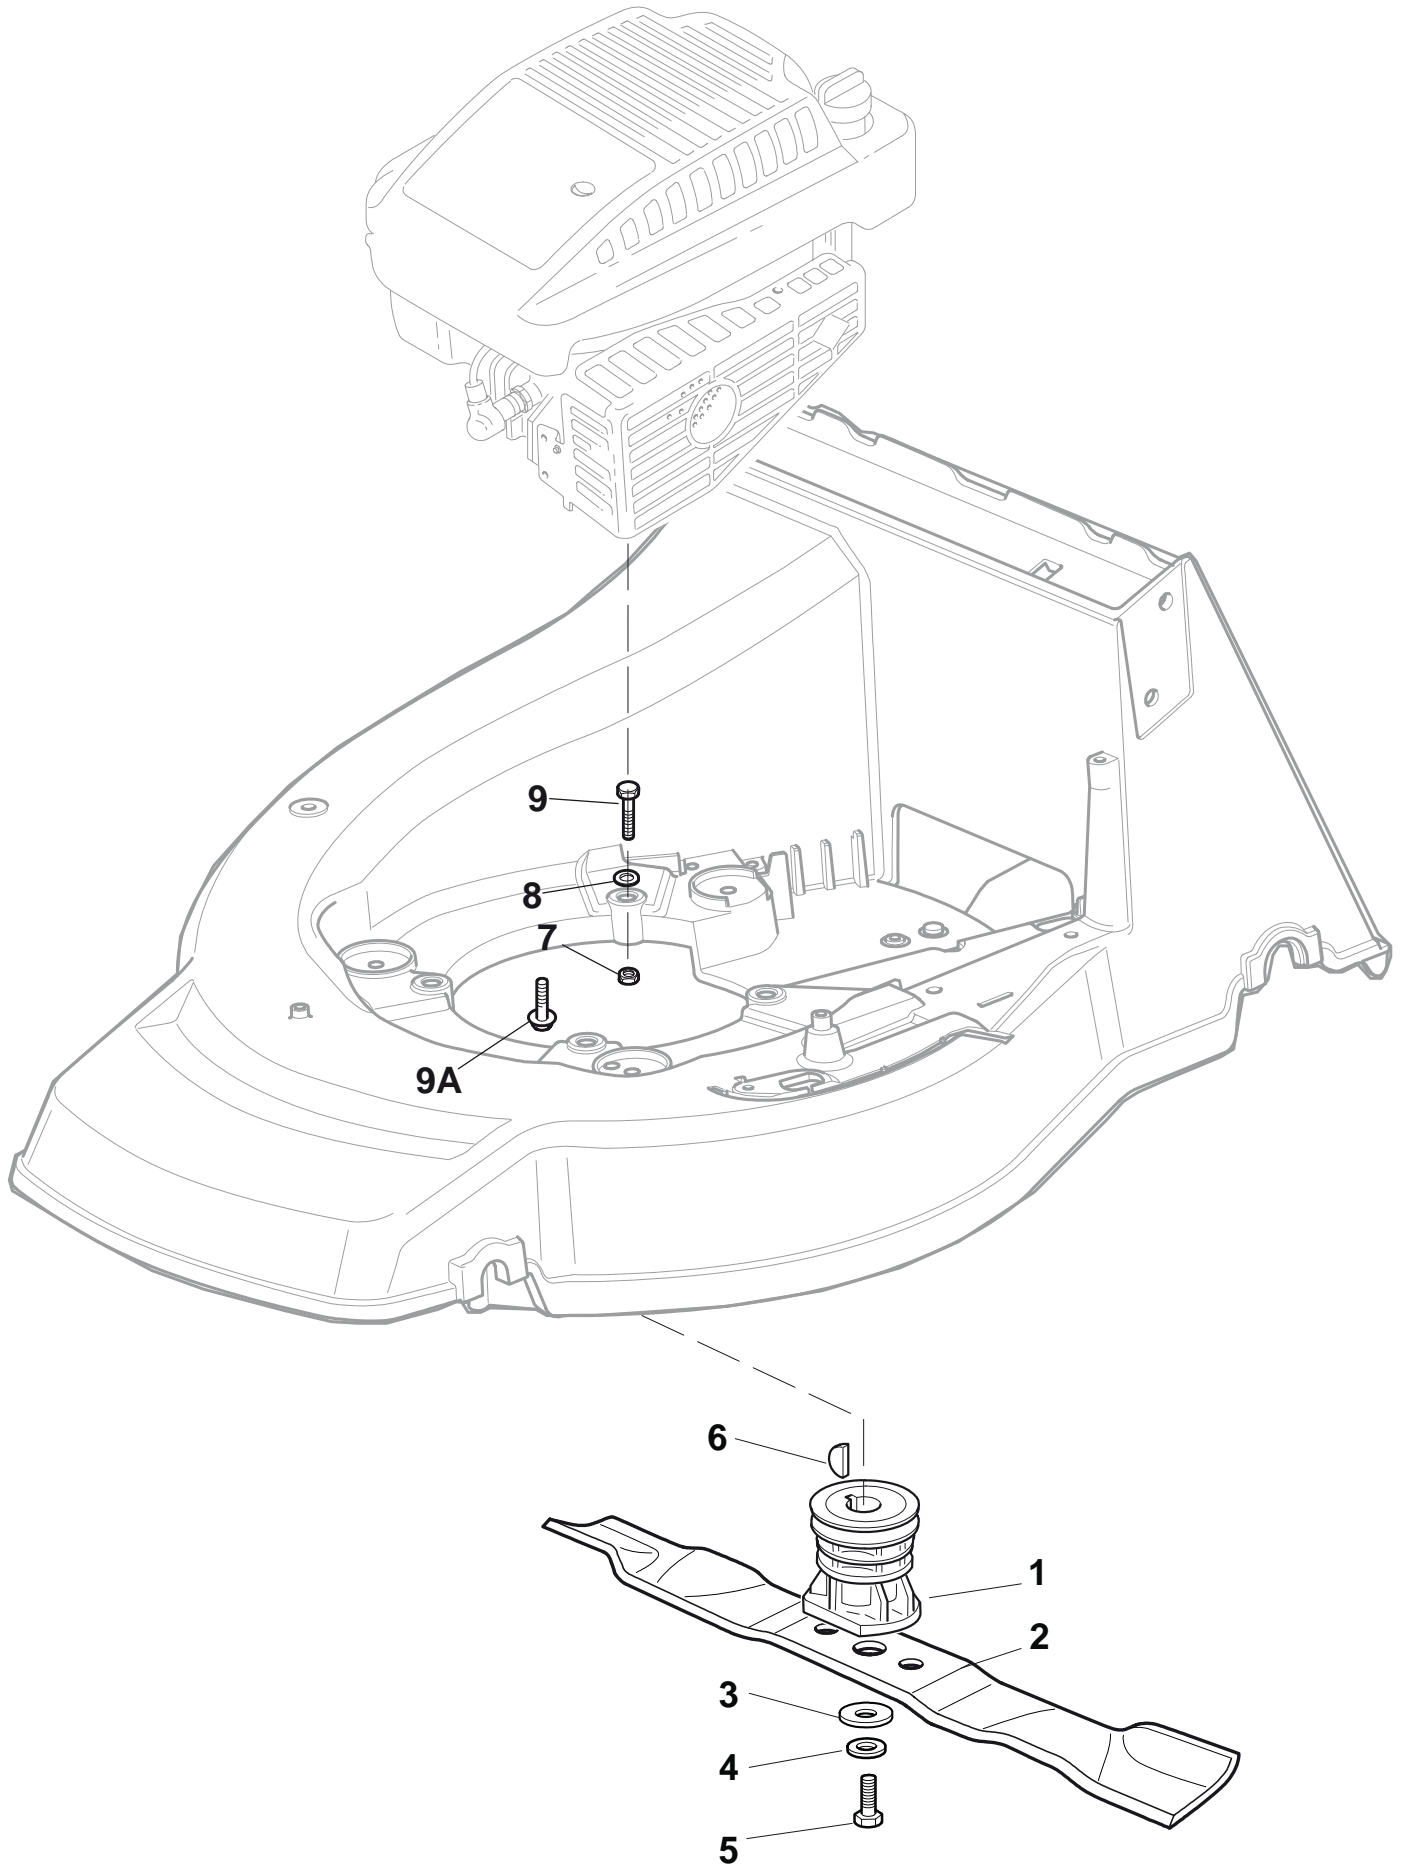

Premium 5000 ASB

Blade

Premium 5000 ASB

Blade

Pos.	Part no.	Q.ty	Description	Remarks
1	122465607/3	1	Hub With Pulley, Crankshaft Ø 22.2	
2	81004366/2	1	Blade Standard	
3	22160400/0	1	Dust Cover	
4	12523080/0	1	Washer	
5	12735698/0	1	Screw	
6	12139100/0	1	Feather, Crankshaft Ø 22.2	
7	12155000/0	3	Nut	
8	12521350/0	3	Washer	
9	12691800/0	2	Screw	
9	12692080/0	1	Screw