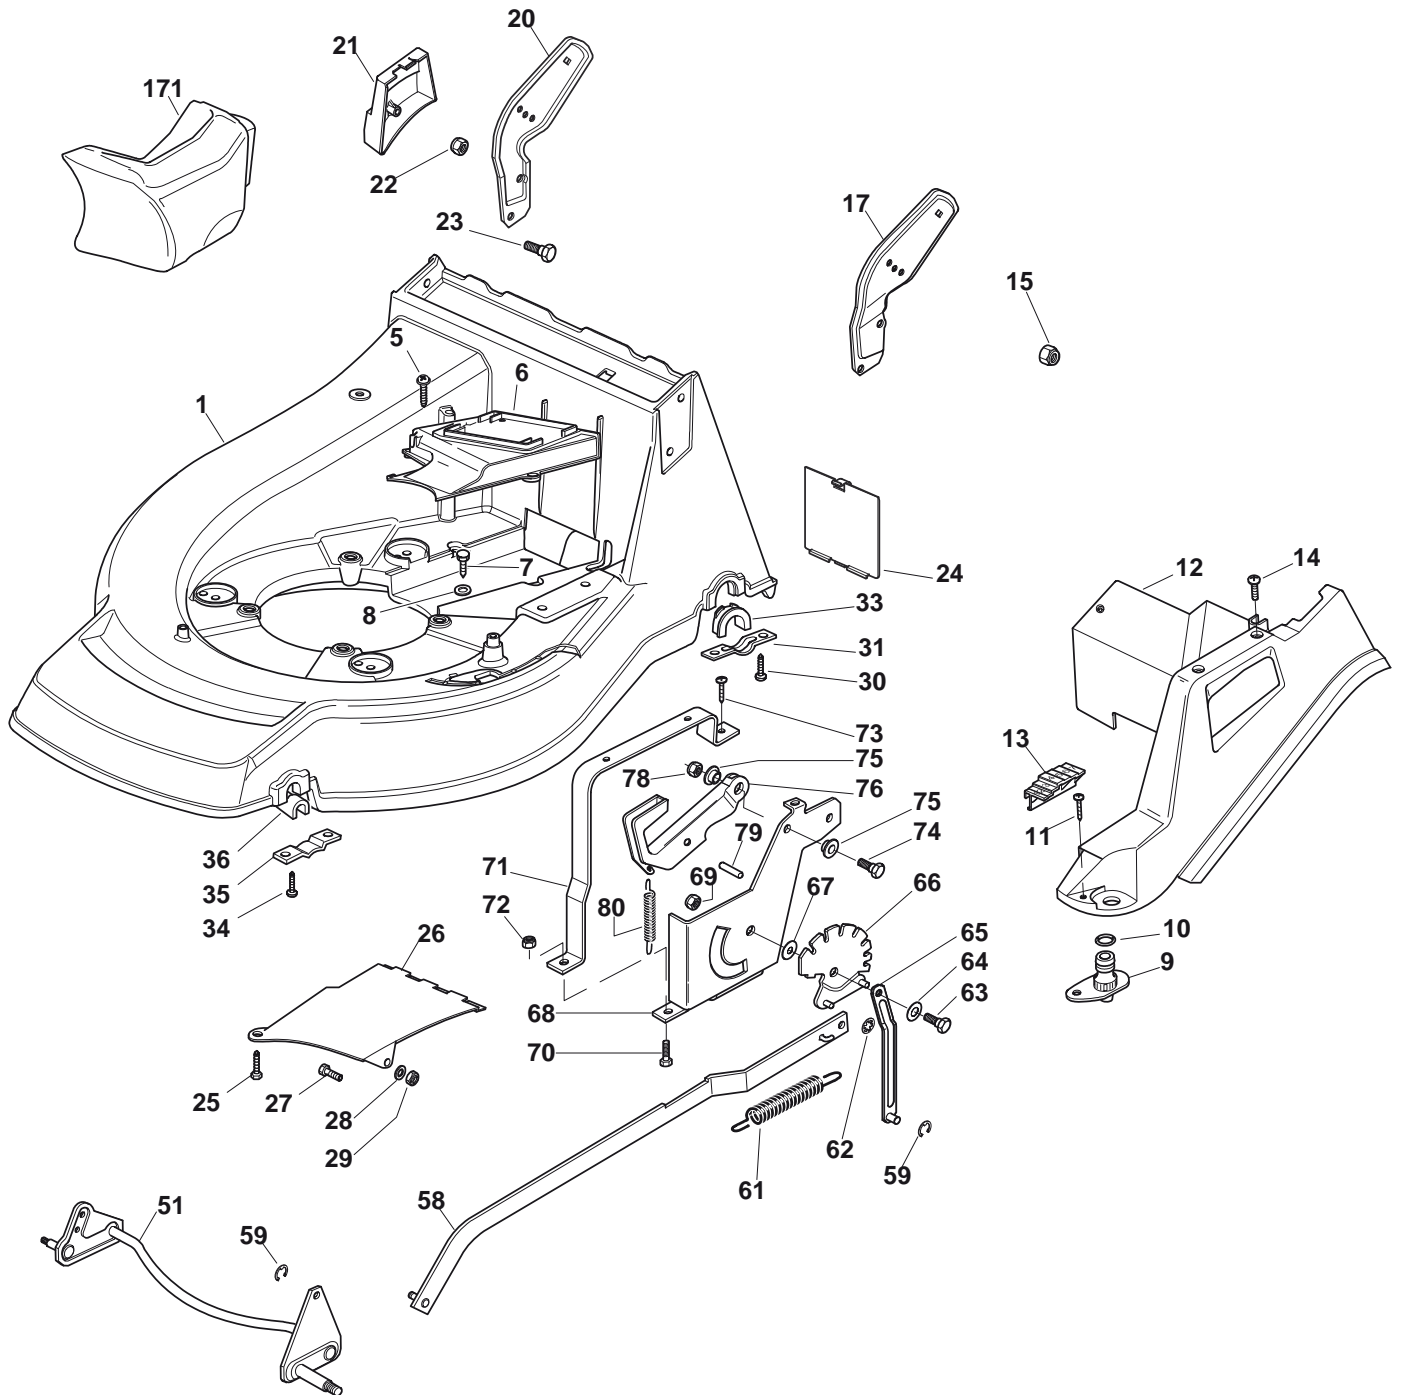

...THINKING GREEN

Premium 5300 ASHC

Deck And Height Adjusting

Premium 5300 ASHC

Deck And Height Adjusting

Pos.	Part no.	Q.ty	Description	Remarks
1	381003543/1	1	Deck Red	
5	12728522/0	2	Screw	
6	22060200/1	1	Protection, Belt	
7	12729600/0	1	Screw	
8	12523040/0	2	Washer	
9	22034000/0	1	Washing Connection	
10	19035000/0	1	Or Ring	
11	12728519/0	3	Screw	
12	322060144/3	1	Deck, Adjustment	
13	22570200/0	1	Plate, Cutting Positions	
14	12728520/0	1	Screw	
15	12155000/0	2	Nut	
17	22778397/1	1	Bracket, L	
20	22778396/1	1	Bracket, R	
21	22601001/0	1	Protection	
22	12155000/0	2	Nut	
23	12793301/0	2	Screw	
24	22595352/0	1	Inspection Door	
25	12729600/0	1	Screw	
26	22108205/0	1	Conveyor	
27	12789000/0	1	Screw	
28	12523020/0	1	Washer	
29	12154330/0	1	Nut	
30	12731350/0	4	Screw	
31	22545147/0	2	Plate	
33	22038407/0	2	Brass	
34	12731350/0	4	Screw	
35	22545156/0	2	Plate	
36	22038400/1	2	Brass	
51	81002801/1	1	Axle, Front Wheels	
58	81001136/0	1	Rod, Height Adjustment	
59	12000930/0	2	Crown Fastener	
61	122446187/0	1	Spring	
62	12604899/0	2	Crown Fastener	
63	22529662/0	1	Fulcrum Pin	
64	22672151/0	1	Washer	
65	81001269/0	1	Rod, Rear Wheels Axle	
66	381000479/2	1	Sector, Height Adjustment	
67	22672152/0	1	Washer	
68	22785109/0	1	Support, Height Adjustment	
69	12293201/0	1	Nut	
70	12793301/0	2	Screw	
71	22785113/0	1	Support, Handle	
72	12293201/0	2	Nut	
73	12729600/0	1	Screw	
74	12793301/0	1	Screw	
75	25038002/1	2	Bush	
76	322393611/2	1	Handle	
78	12293201/0	1	Nut	
79	12622640/0	1	Pin	
80	22446175/0	1	Spring	
81	12530150/0	2	Elastic Washer	
171	22140224/0	1	Cap	

Premium 5300 ASHC
Wheel and Hub Cap

Premium 5300 ASHC

Wheel and Hub Cap

Pos.	Part no.	Q.ty	Description	Remarks
1	81007317/0	2	Wheel Ø 170	
2	22110416/0	2	Hub Cap	
3	22122200/0	8	Bearing	
4	81007318/1	2	Wheel Ø 210	
5	22110417/0	2	Hub Cap	
6	12521350/0	4	Washer	
7	12155000/0	4	Nut	
8	12530150/0	4	Elastic Washer	