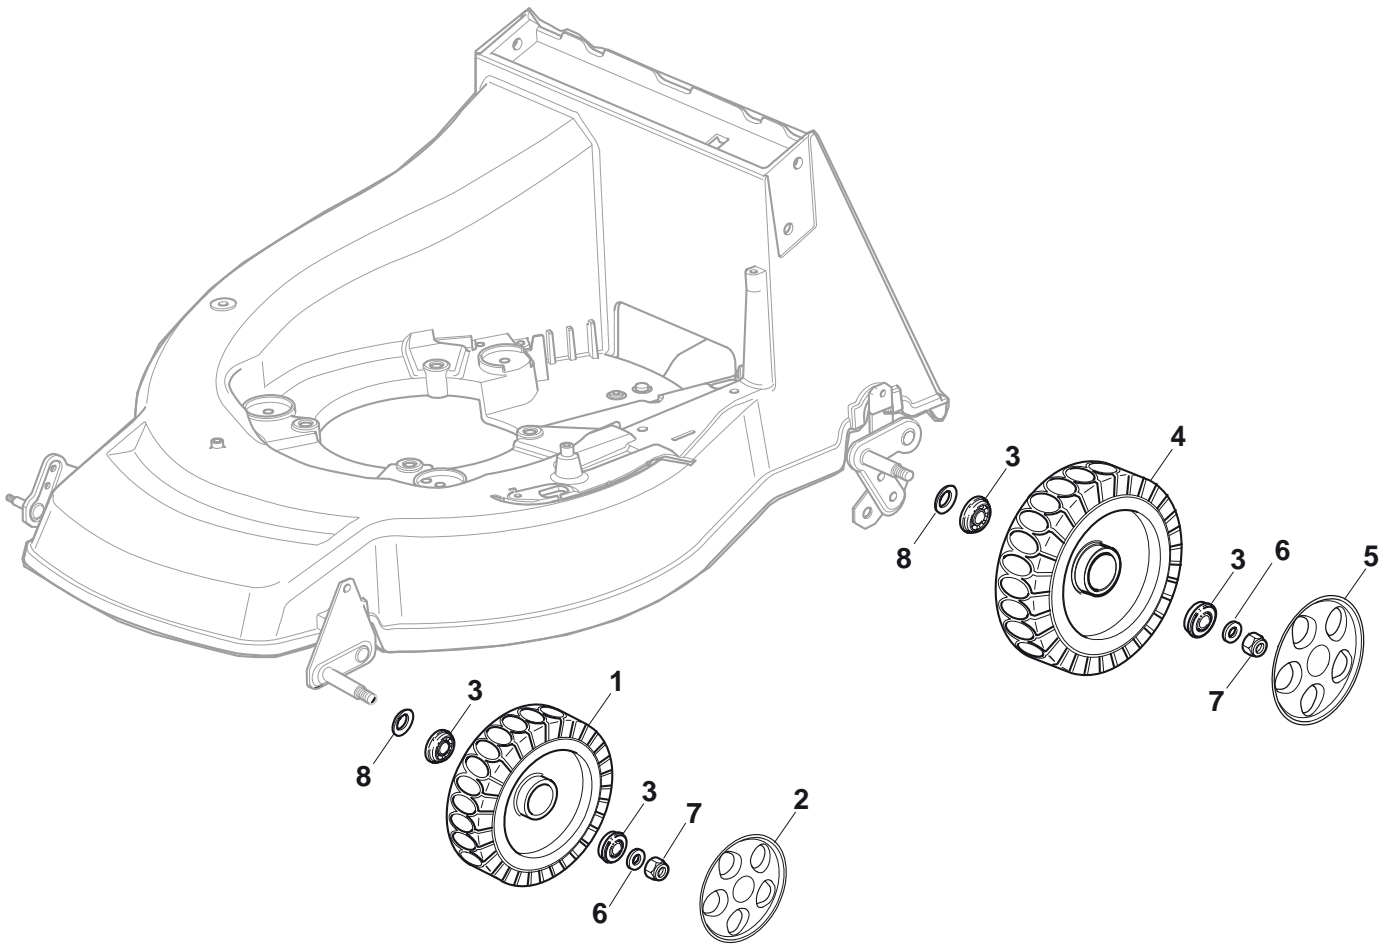

Premium 5300 ASHC

Controls

Premium 5300 ASHC

Controls

Pos.	Part no.	Q.ty	Description	Remarks
1	12291000/0	1	Nut	
2	12581500/0	1	Grower	
3	22171005/0	1	Spacer	
4	12521360/0	1	Washer	
5	12508100/0	1	Spring Washer	
6	81007279/1	1	Lever, Throttle	
7	81007080/0	1	Throttle Cable	
8	12815000/0	1	Screw	
9	114356905/0	1	Label	

Premium 5300 ASHC

Rear Drive

Premium 5300 ASHC

Rear Drive

Pos.	Part no.	Q.ty	Description	Remarks
1	12608600/0	2	Seeger	
2	22570120/1	1	Pinion L	
3	22120105/1	2	Ring Gear	
4	22600091/1	2	Protection, Wheel	
5	22570110/1	1	Pinion R	
6	12608600/0	2	Seeger	
7	19216035/0	2	Bearing	
8	81002811/0	1	Axle, Rear Wheels	
9	22753000/0	2	Pin	
11	22601909/0	1	Pulley	
12	12645705/0	1	Pin	
13	22033281/0	1	Adjustment Rod	
14	22041957/1	1	Bush	
15	22450063/0	1	Spring	
16	22680009/0	1	Washer	
17	12154510/0	1	Nut	
18	22110230/0	1	Cap	
19	35064195/0	1	Belt Z 33	

Premium 5300 ASHC
Wheel and Hub Cap

Premium 5300 ASHC

Wheel and Hub Cap

Pos.	Part no.	Q.ty	Description	Remarks
1	81007317/0	2	Wheel Ø 170	
2	22110416/0	2	Hub Cap	
3	22122200/0	8	Bearing	
4	81007318/1	2	Wheel Ø 210	
5	22110417/0	2	Hub Cap	
6	12521350/0	4	Washer	
7	12155000/0	4	Nut	
8	12530150/0	4	Elastic Washer	

Premium 5300 ASHC

Blade

Premium 5300 ASHC

Blade

Pos.	Part no.	Q.ty	Description	Remarks
1	122601923/0	1	Pulley, Crankshaft Ø 25	
2	118399052/0	1	Mechanical Clutch	
3	12735460/0	1	Screw	
4	181004382/0	1	Blade Standard	
5	12523070/0	2	Washer	
6	12794110/0	2	Screw	
7	12154210/0	3	Nut	
8	22170835/0	2	Spacer	
9	122170836/1	1	Spacer	
10	322170961/0	1	Protection	
11	12735664/0	2	Screw	
12	322551665/0	1	Plate For Cable Fastening	
13	12154510/0	2	Nut	
14	125580018/0	1	Pin	
15	12155000/0	1	Nut	
16	12735664/0	1	Screw	
17	122446188/0	1	Spring	
18	12692080/0	3	Screw	
19	12521350/0	3	Washer	