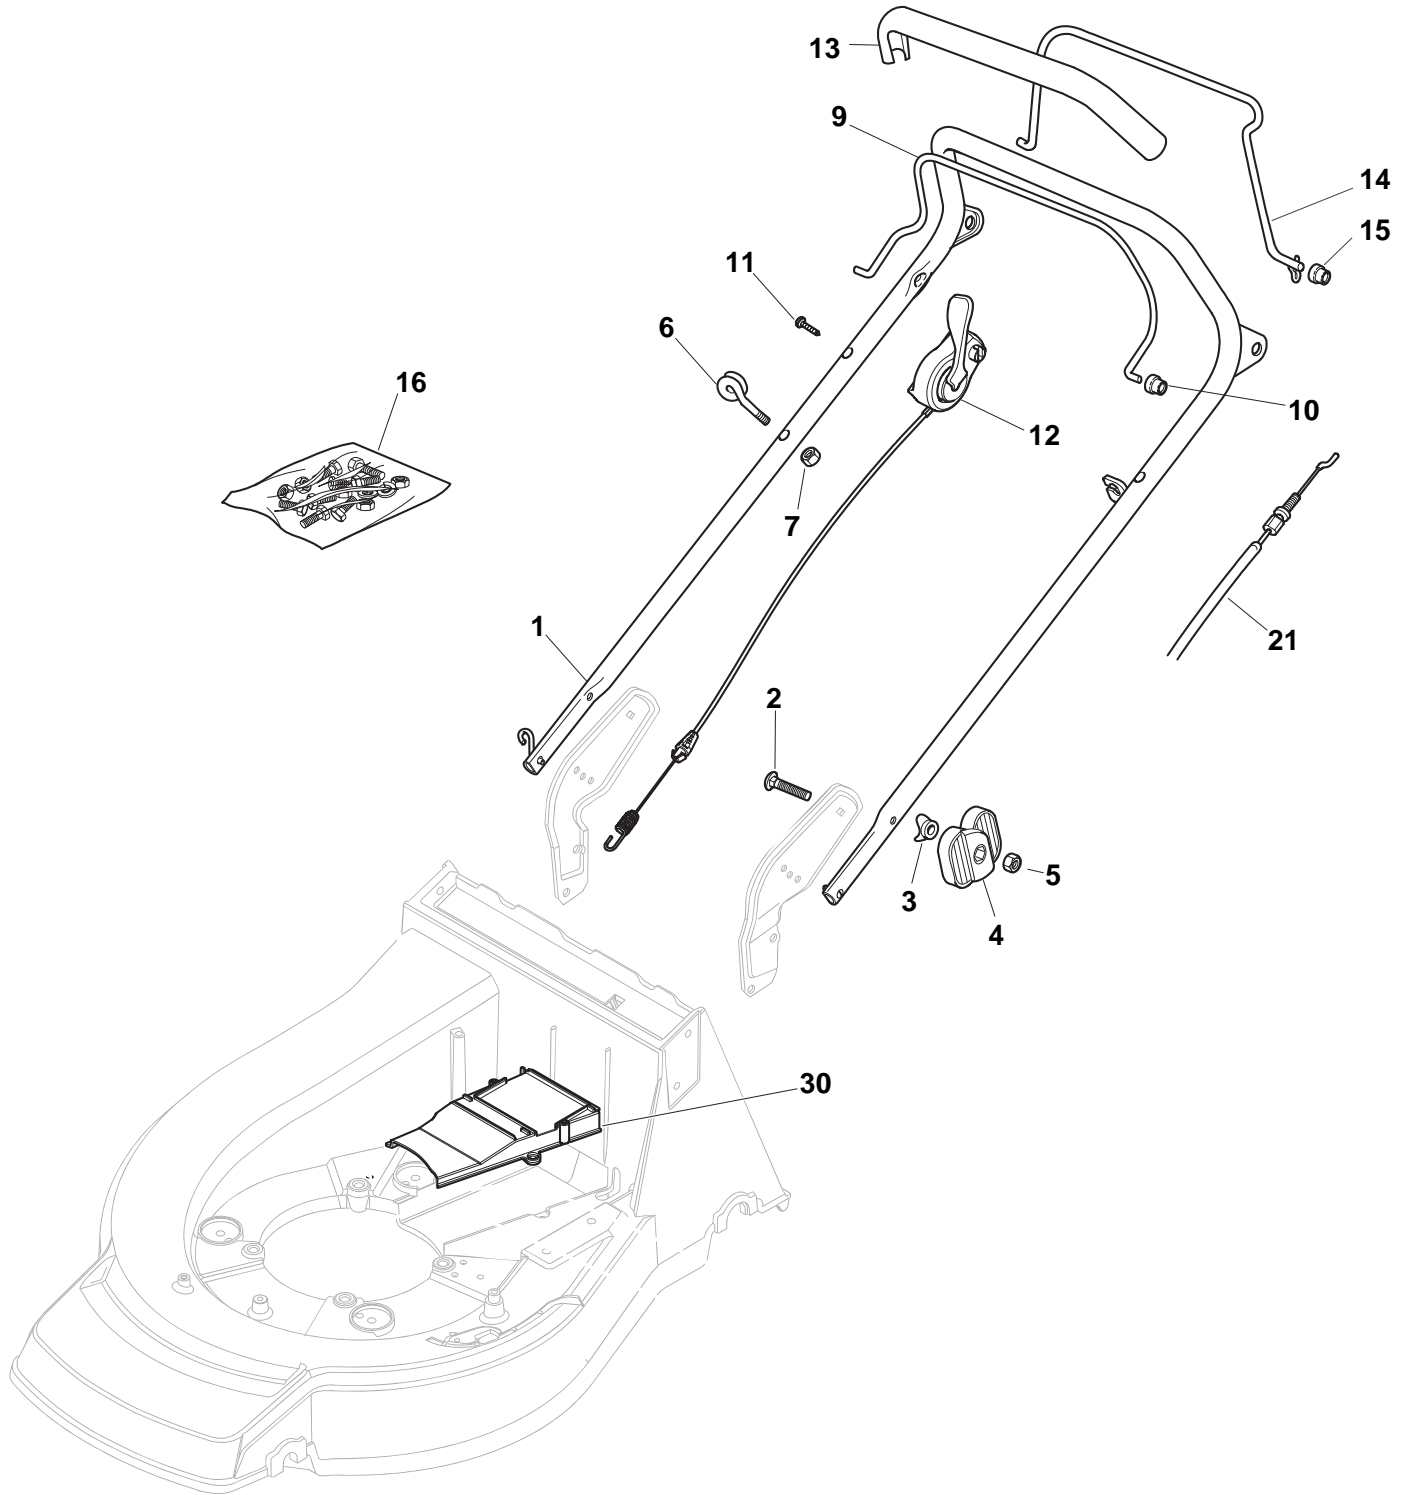

Premium 5300 ASHC
Handle, Upper Part BBC

Premium 5300 ASHC

Handle, Upper Part BBC

Pos.	Part no.	Q.ty	Description	Remarks
1	381006875/0	1	Handle, Upper Part	
2	12819120/0	2	Screw	
3	22680006/1	2	Washer	
4	22399803/0	2	Knob	
5	12293200/0	2	Nut	
6	22430309/0	1	Guide Spring	
7	12154330/0	1	Nut	
8	81000616/1	1	Cable, Thread Engine Brake	
9	181003332/1	1	Lever, Engine Brake	
10	22041966/0	2	Bush	
11	12727784/0	1	Screw	
12	381030033/0	1	Cable, Mechanical Clutch	
13	22291050/0	1	Handgrip Black	
14	81003288/1	1	Lever, Driving	
15	22041965/1	2	Bush	
16	381008610/1	1	Outfit, Screws	
21	81000669/0	1	Cable, Rear Drive	General Transmission
21	81000673/0	1	Cable, Rear Drive	Bi Ci Di
30	322060228/0	1	Protection, Belt