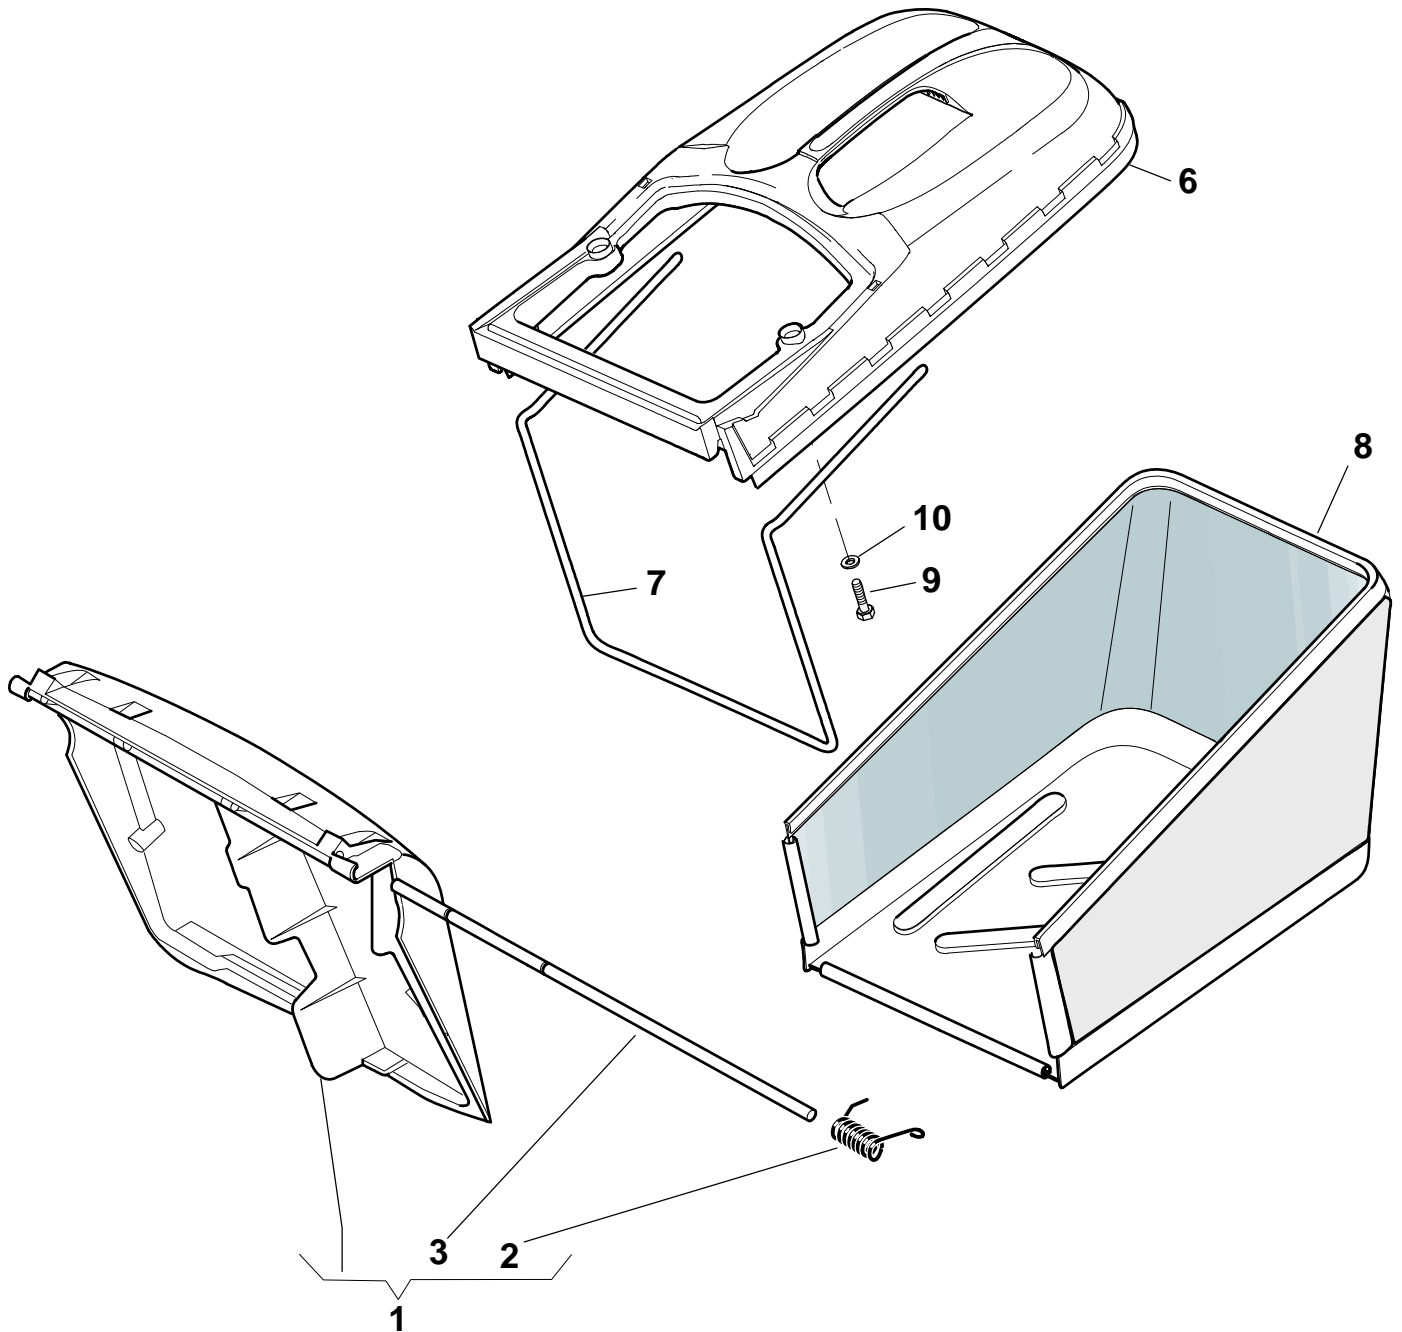

Premium 5300 ASHC
Grass-Catcher

Premium 5300 ASHC

Grass-Catcher

Pos.	Part no.	Q.ty	Description	Remarks
1	381008050/0	1	Stone-Guard	
2	22451000/0	1	Spring	
3	22517857/0	1	Pin	
6	22486102/0	1	Grass-Box, Upper	
7	22608526/0	1	Stiffening Lower	
8	81002212/0	1	Box, Fabric	
9	12728680/0	2	Screw	
10	12523050/0	2	Washer