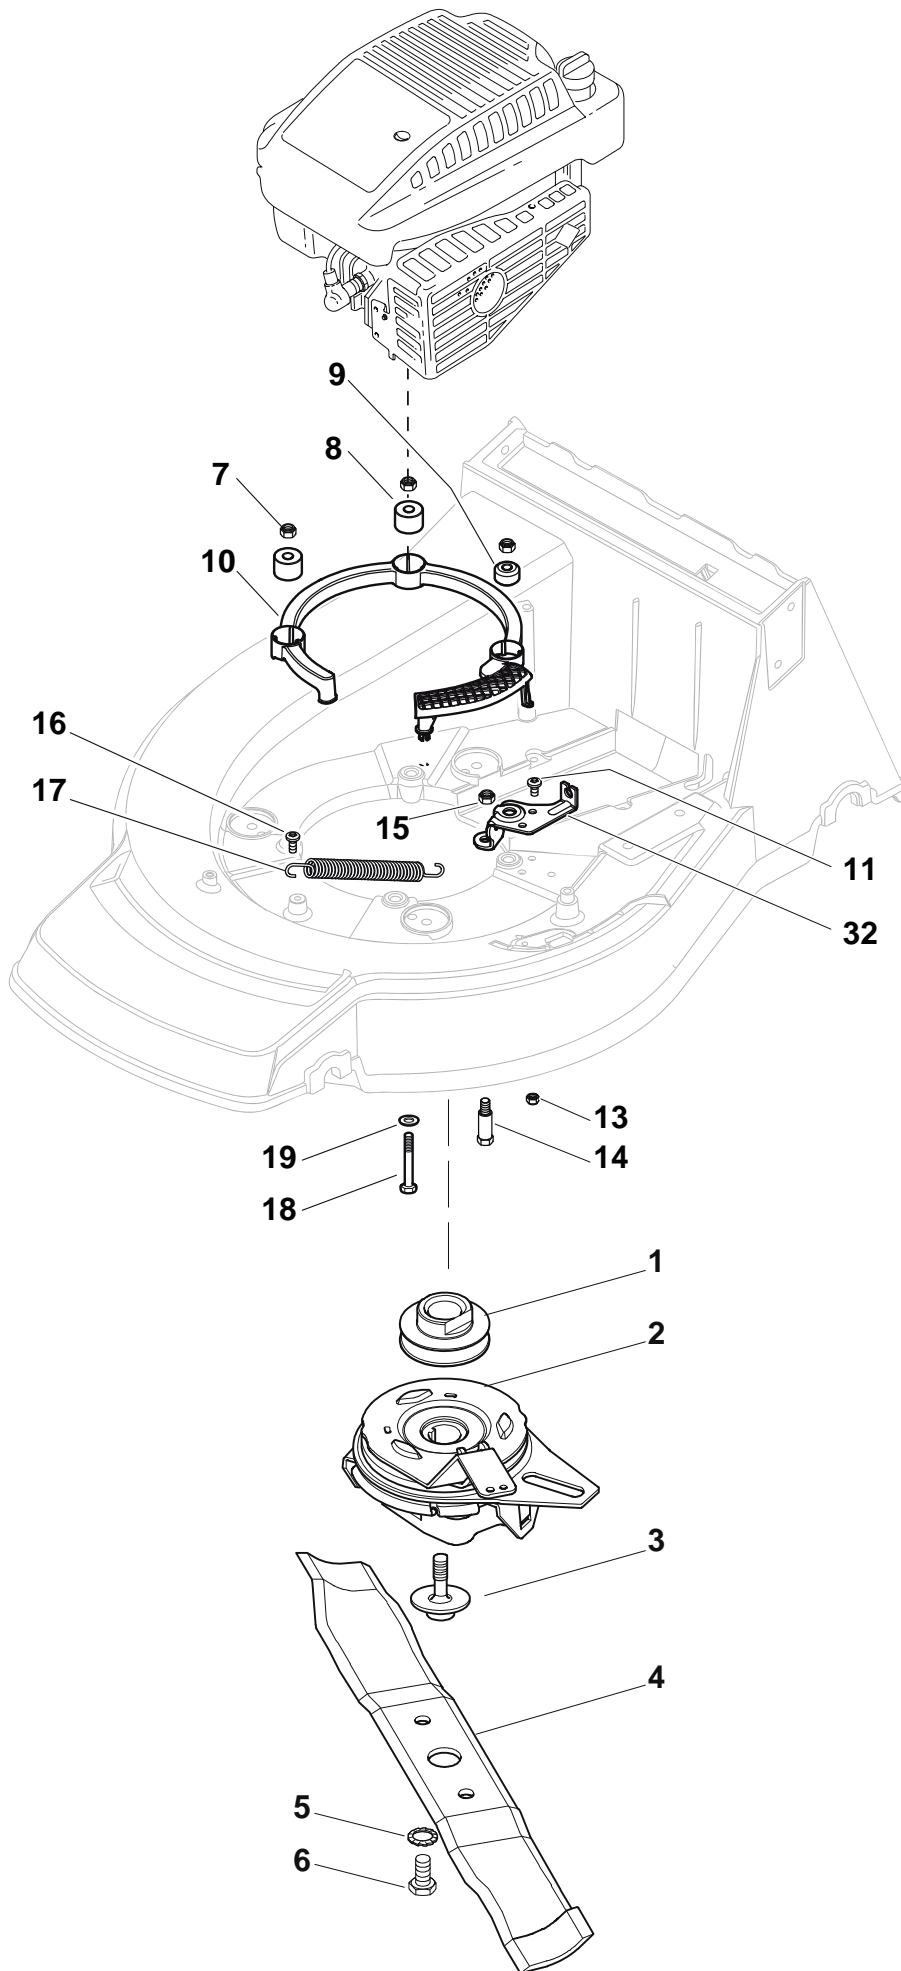

Premium 5300 ASHC

Controls

Premium 5300 ASHC

Controls

Pos.	Part no.	Q.ty	Description	Remarks
1	12291000/0	1	Nut	
2	12581500/0	1	Grower	
3	22171005/0	1	Spacer	
4	12521360/0	1	Washer	
5	12508100/0	1	Spring Washer	
6	81007279/1	1	Lever, Throttle	
7	81007080/0	1	Throttle Cable	
8	12815000/0	1	Screw	
9	114356905/0	1	Label	

Premium 5300 ASHC

Rear Drive

Premium 5300 ASHC

Rear Drive

Pos.	Part no.	Q.ty	Description	Remarks
1	12608600/0	2	Seeger	
2	22570120/1	1	Pinion L	
3	22120105/1	2	Ring Gear	
4	22600091/1	2	Protection, Wheel	
5	22570110/1	1	Pinion R	
6	12608600/0	2	Seeger	
7	19216035/0	2	Bearing	
8	81002811/0	1	Axle, Rear Wheels	
9	22753000/0	2	Pin	
11	22601909/0	1	Pulley	
12	12645705/0	1	Pin	
13	22033281/0	1	Adjustment Rod	
14	22041957/1	1	Bush	
15	22450063/0	1	Spring	
16	22680009/0	1	Washer	
17	12154510/0	1	Nut	
18	22110230/0	1	Cap	
19	35064195/0	1	Belt Z 33	

Premium 5300 ASHC
Wheel and Hub Cap

Premium 5300 ASHC

Wheel and Hub Cap

Pos.	Part no.	Q.ty	Description	Remarks
1	81007317/0	2	Wheel Ø 170	
2	22110416/0	2	Hub Cap	
3	22122200/0	8	Bearing	
4	81007318/1	2	Wheel Ø 210	
5	22110417/0	2	Hub Cap	
6	12521350/0	4	Washer	
7	12155000/0	4	Nut	
8	12530150/0	4	Elastic Washer	

Premium 5300 ASHC

Blade

Premium 5300 ASHC

Blade

Pos.	Part no.	Q.ty	Description	Remarks
1	122601923/0	1	Pulley, Crankshaft Ø 25	
2	118399052/0	1	Mechanical Clutch	
3	12735460/0	1	Screw	
4	181004382/0	1	Blade Standard	
5	12523070/0	2	Washer	
6	12794110/0	2	Screw	
7	12154210/0	3	Nut	
8	22170835/0	2	Spacer	
9	122170836/1	1	Spacer	
10	322170961/0	1	Protection	
11	12735664/0	2	Screw	
12	322551665/0	1	Plate For Cable Fastening	
13	12154510/0	2	Nut	
14	125580018/0	1	Pin	
15	12155000/0	1	Nut	
16	12735664/0	1	Screw	
17	122446188/0	1	Spring	
18	12692080/0	3	Screw	
19	12521350/0	3	Washer	