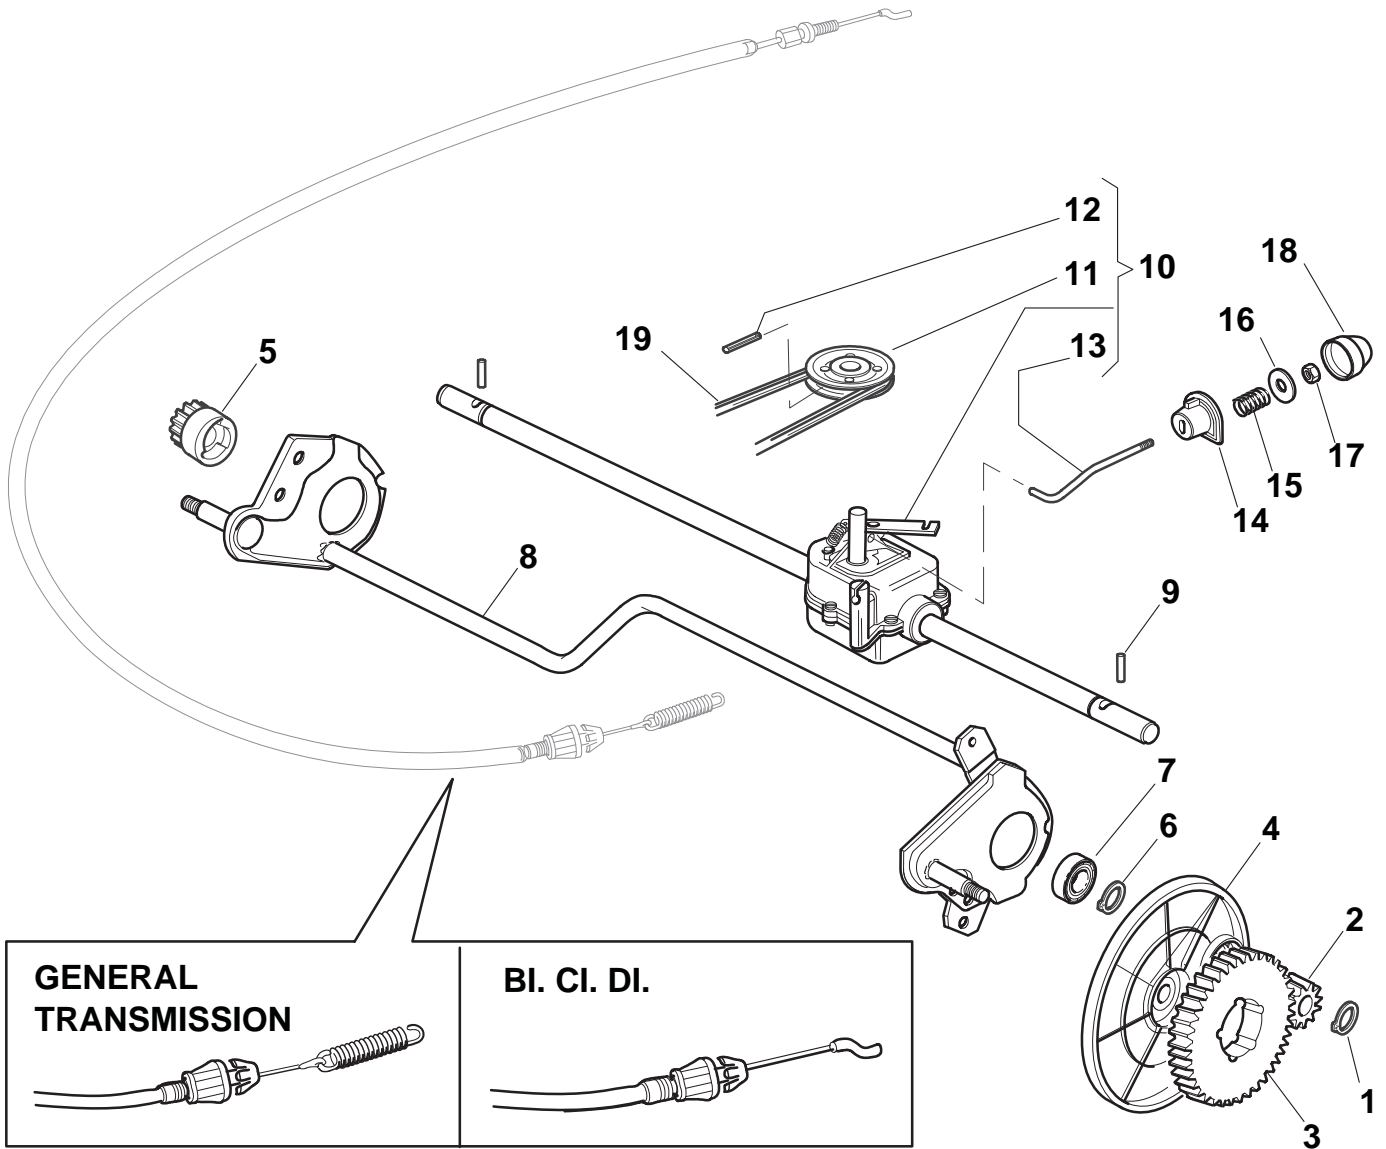

Premium 5300 ASHC

Controls

Premium 5300 ASHC

Controls

Pos.	Part no.	Q.ty	Description	Remarks
1	12291000/0	1	Nut	
2	12581500/0	1	Grower	
3	22171005/0	1	Spacer	
4	12521360/0	1	Washer	
5	12508100/0	1	Spring Washer	
6	81007279/1	1	Lever, Throttle	
7	81007080/0	1	Throttle Cable	
8	12815000/0	1	Screw	
9	114356905/0	1	Label	

Premium 5300 ASHC

Rear Drive

Premium 5300 ASHC

Rear Drive

Pos.	Part no.	Q.ty	Description	Remarks
1	12608600/0	2	Seeger	
2	22570120/1	1	Pinion L	
3	22120105/1	2	Ring Gear	
4	22600091/1	2	Protection, Wheel	
5	22570110/1	1	Pinion R	
6	12608600/0	2	Seeger	
7	19216035/0	2	Bearing	
8	81002811/0	1	Axle, Rear Wheels	
9	22753000/0	2	Pin	
11	22601909/0	1	Pulley	
12	12645705/0	1	Pin	
13	22033281/0	1	Adjustment Rod	
14	22041957/1	1	Bush	
15	22450063/0	1	Spring	
16	22680009/0	1	Washer	
17	12154510/0	1	Nut	
18	22110230/0	1	Cap	
19	35064195/0	1	Belt Z 33	

Premium 5300 ASHC
Wheel and Hub Cap

Premium 5300 ASHC

Wheel and Hub Cap

Pos.	Part no.	Q.ty	Description	Remarks
1	81007317/0	2	Wheel Ø 170	
2	22110416/0	2	Hub Cap	
3	22122200/0	8	Bearing	
4	81007318/1	2	Wheel Ø 210	
5	22110417/0	2	Hub Cap	
6	12521350/0	4	Washer	
7	12155000/0	4	Nut	
8	12530150/0	4	Elastic Washer	

Premium 5300 ASHC

Blade

Premium 5300 ASHC

Blade

Pos.	Part no.	Q.ty	Description	Remarks
1	122601923/0	1	Pulley, Crankshaft Ø 25	
2	118399052/0	1	Mechanical Clutch	
3	12735460/0	1	Screw	
4	181004382/0	1	Blade Standard	
5	12523070/0	2	Washer	
6	12794110/0	2	Screw	
7	12154210/0	3	Nut	
8	22170835/0	2	Spacer	
9	122170836/1	1	Spacer	
10	322170961/0	1	Protection	
11	12735664/0	2	Screw	
12	322551665/0	1	Plate For Cable Fastening	
13	12154510/0	2	Nut	
14	125580018/0	1	Pin	
15	12155000/0	1	Nut	
16	12735664/0	1	Screw	
17	122446188/0	1	Spring	
18	12692080/0	3	Screw	
19	12521350/0	3	Washer	