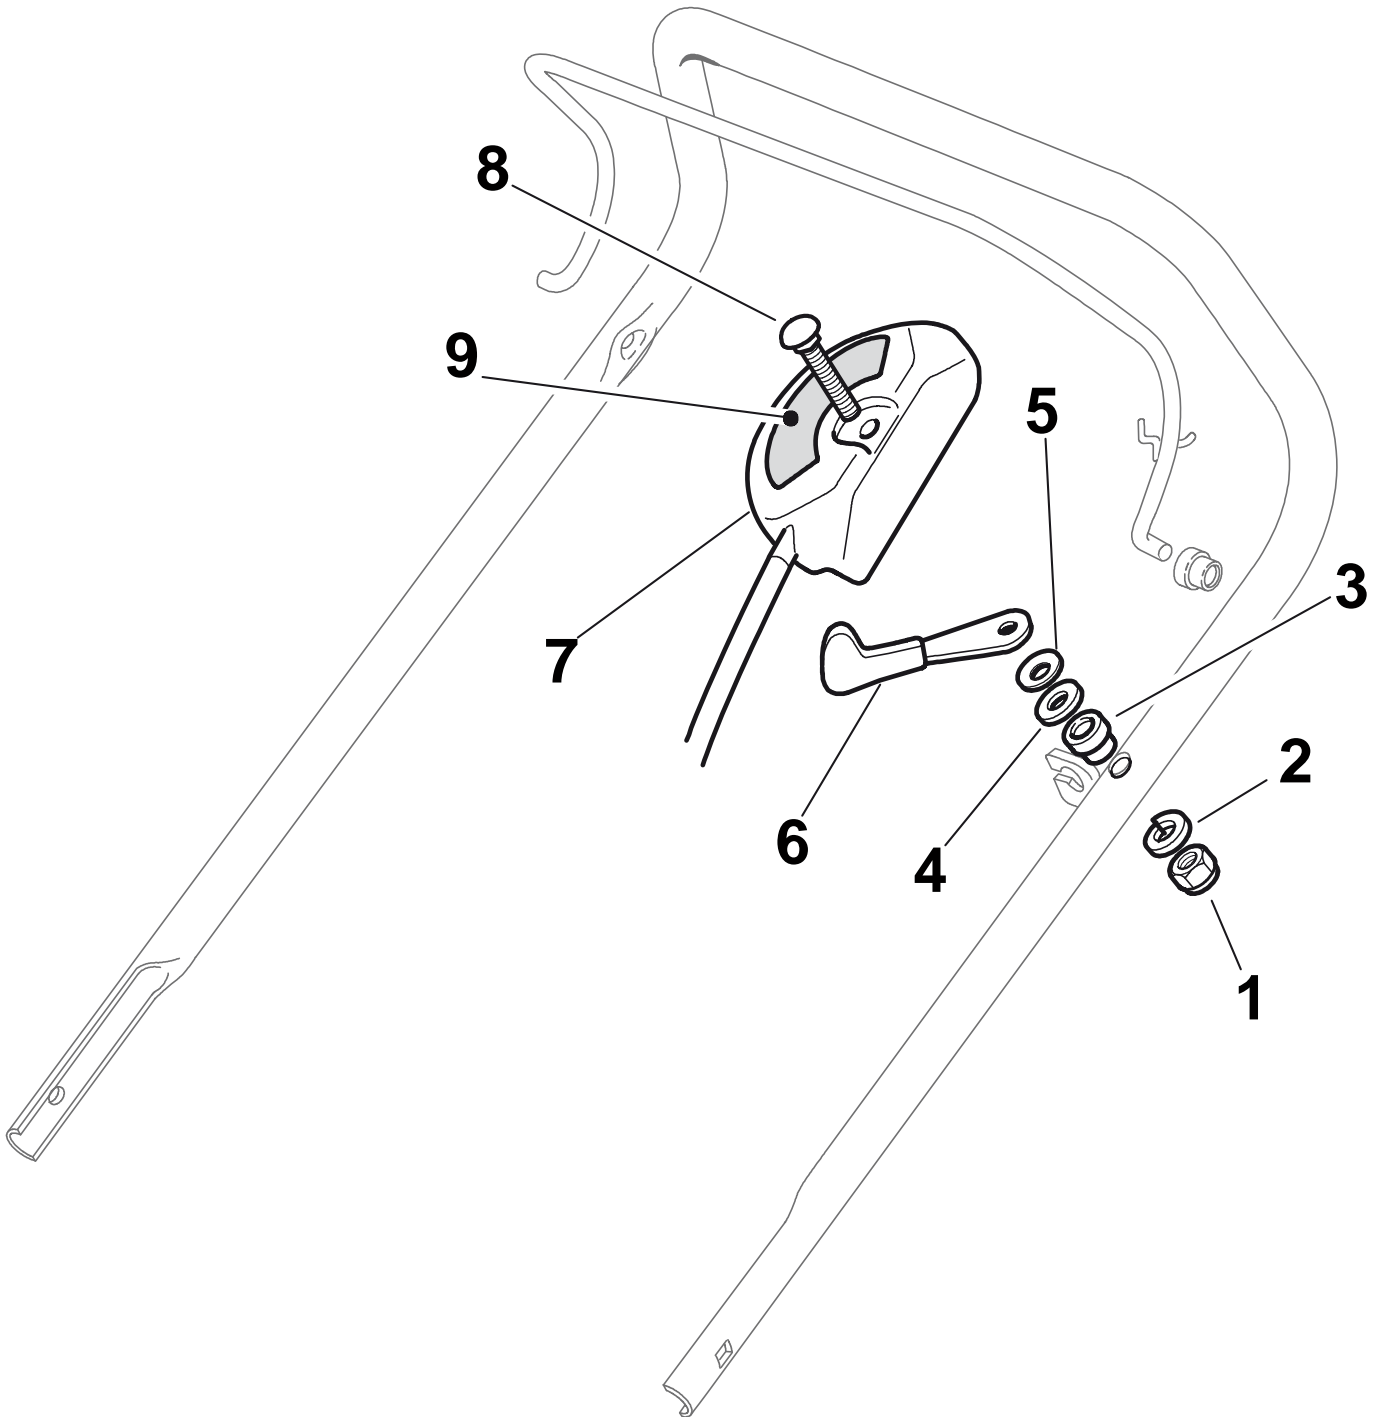

Premium 5300 ASHC
Handle, Upper Part BBC

Premium 5300 ASHC

Handle, Upper Part BBC

Pos.	Part no.	Q.ty	Description	Remarks
1	381006875/0	1	Handle, Upper Part	
2	12819120/0	2	Screw	
3	22680006/1	2	Washer	
4	22399803/0	2	Knob	
5	12293200/0	2	Nut	
6	22430309/0	1	Guide Spring	
7	12154330/0	1	Nut	
8	81000616/1	1	Cable, Thread Engine Brake	
9	181003332/1	1	Lever, Engine Brake	
10	22041966/0	2	Bush	
11	12727784/0	1	Screw	
12	381030033/0	1	Cable, Mechanical Clutch	
13	22291050/0	1	Handgrip Black	
14	81003288/1	1	Lever, Driving	
15	22041965/1	2	Bush	
16	381008610/1	1	Outfit, Screws	
21	81000669/0	1	Cable, Rear Drive	General Transmission
21	81000673/0	1	Cable, Rear Drive	Bi Ci Di
30	322060228/0	1	Protection, Belt	

Premium 5300 ASHC

Controls

Premium 5300 ASHC

Controls

Pos.	Part no.	Q.ty	Description	Remarks
1	12291000/0	1	Nut	
2	12581500/0	1	Grower	
3	22171005/0	1	Spacer	
4	12521360/0	1	Washer	
5	12508100/0	1	Spring Washer	
6	81007279/1	1	Lever, Throttle	
7	81007080/0	1	Throttle Cable	
8	12815000/0	1	Screw	
9	114356905/0	1	Label	

Premium 5300 ASHC
Wheel and Hub Cap

Premium 5300 ASHC

Wheel and Hub Cap

Pos.	Part no.	Q.ty	Description	Remarks
1	81007317/0	2	Wheel Ø 170	
2	22110416/0	2	Hub Cap	
3	22122200/0	8	Bearing	
4	81007318/1	2	Wheel Ø 210	
5	22110417/0	2	Hub Cap	
6	12521350/0	4	Washer	
7	12155000/0	4	Nut	
8	12530150/0	4	Elastic Washer	