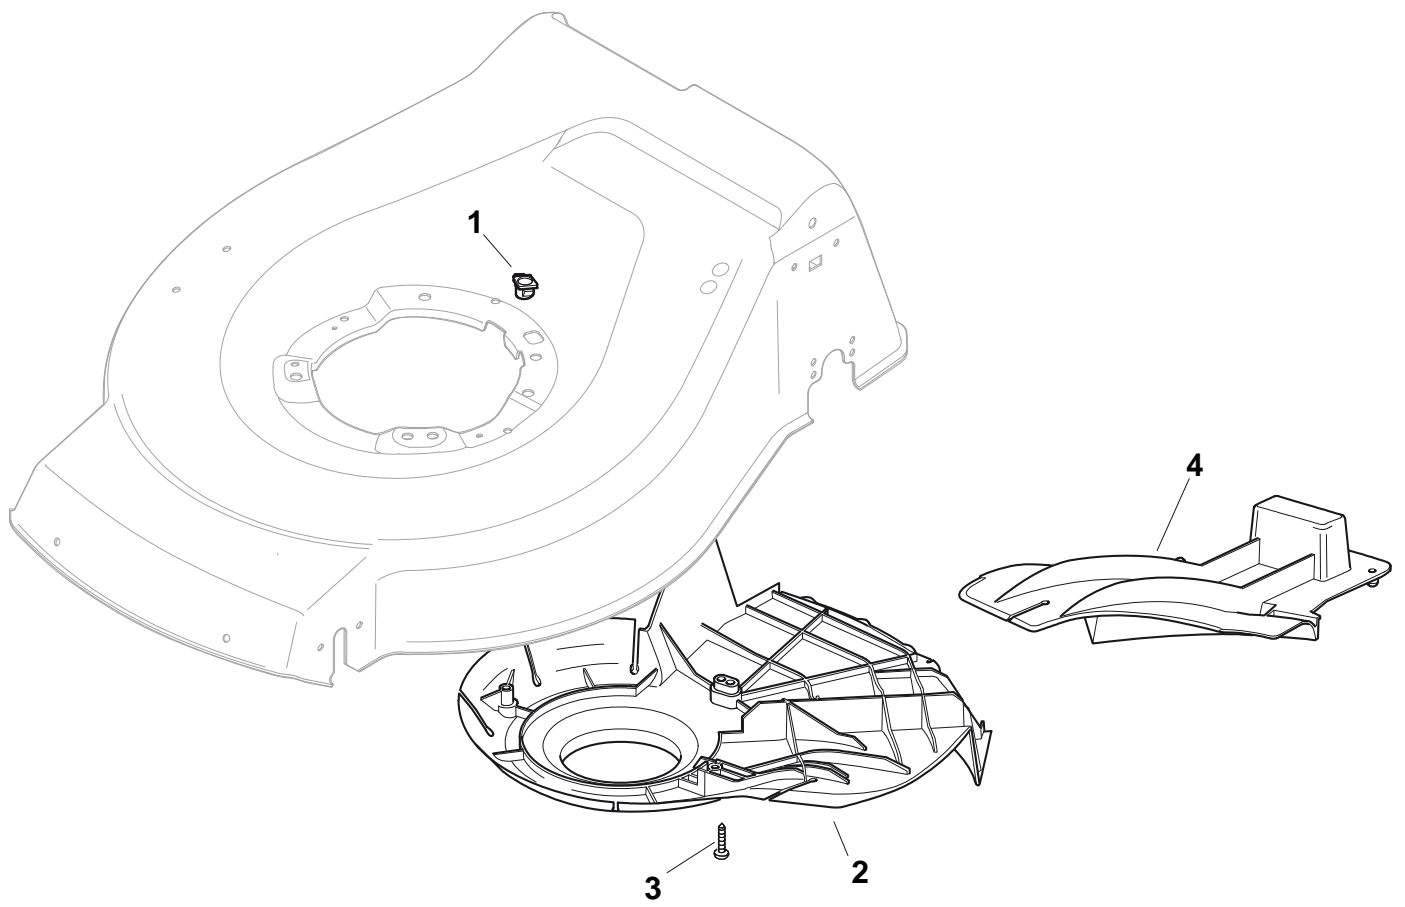

Premium 5300 WBXC
Protection, Belt

Premium 5300 WBXC

Protection, Belt

Pos.	Part no.	Q.ty	Description	Remarks
1	22291150/0	1	Rubber Insert	
2	322060238/0	1	Protection, Belt	
3	12728530/0	3	Screw	
4	22140222/0	1	Deflector