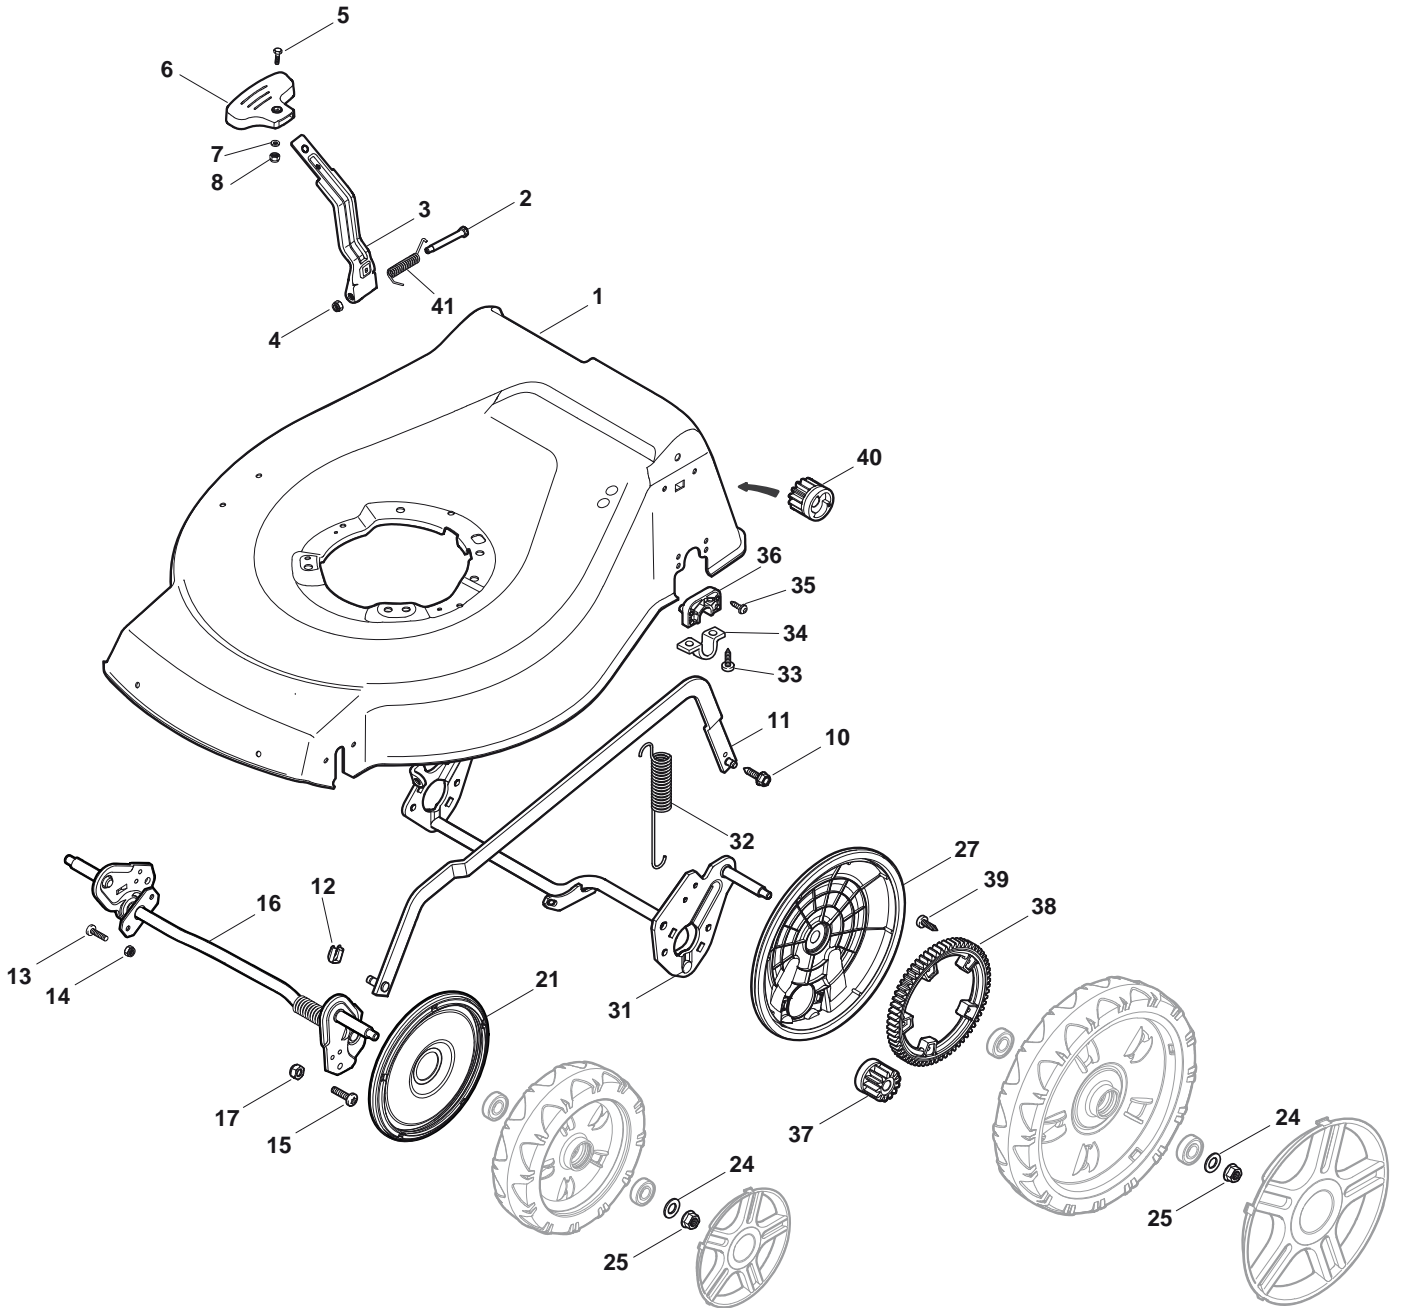

Premium 5300 WBXC

Deck And Height Adjusting

Premium 5300 WBXC

Deck And Height Adjusting

Pos.	Part no.	Q.ty	Description	Remarks
1	381003911/0	1	Deck Red	
1	381003918/0	1	Deck Black	
1	381003978/0	1	Deck Grey	
2	122534131/0	1	Pin	
3	381003398/0	1	Lever, Height Adjustment	
4	12154510/0	1	Nut	
5	12788512/0	1	Screw	
6	322394503/0	1	Knob	
7	12521310/0	1	Washer	
8	12150000/0	1	Nut	
10	122943013/0	1	Screw	
11	381002032/0	1	Rod, Height Adjustment	
12	112436051/0	1	Plate	
13	112727803/0	3	Screw	
14	12154510/0	3	Nut	
15	112727801/0	1	Screw	
16	381002887/1	1	Axle, Front Wheels	
17	12154510/0	1	Nut	
21	322600145/0	2	Protection, Wheel	
24	12521350/0	4	Washer	
25	12155000/0	4	Nut	
27	322600208/0	2	Protection, Wheel	
31	381302835/0	1	Axle, Rear Wheels	
32	122450460/0	1	Spring	
33	112728697/0	4	Screw	
34	22545152/0	2	Plate	
35	112728697/0	4	Screw	
36	322785304/0	2	Support	
37	122570134/0	1	Pinion L	
38	322120115/0	2	Ring Gear	
39	112728706/0	6	Screw	
40	122570133/0	1	Pinion R	
41	122446192/0	1	Spring