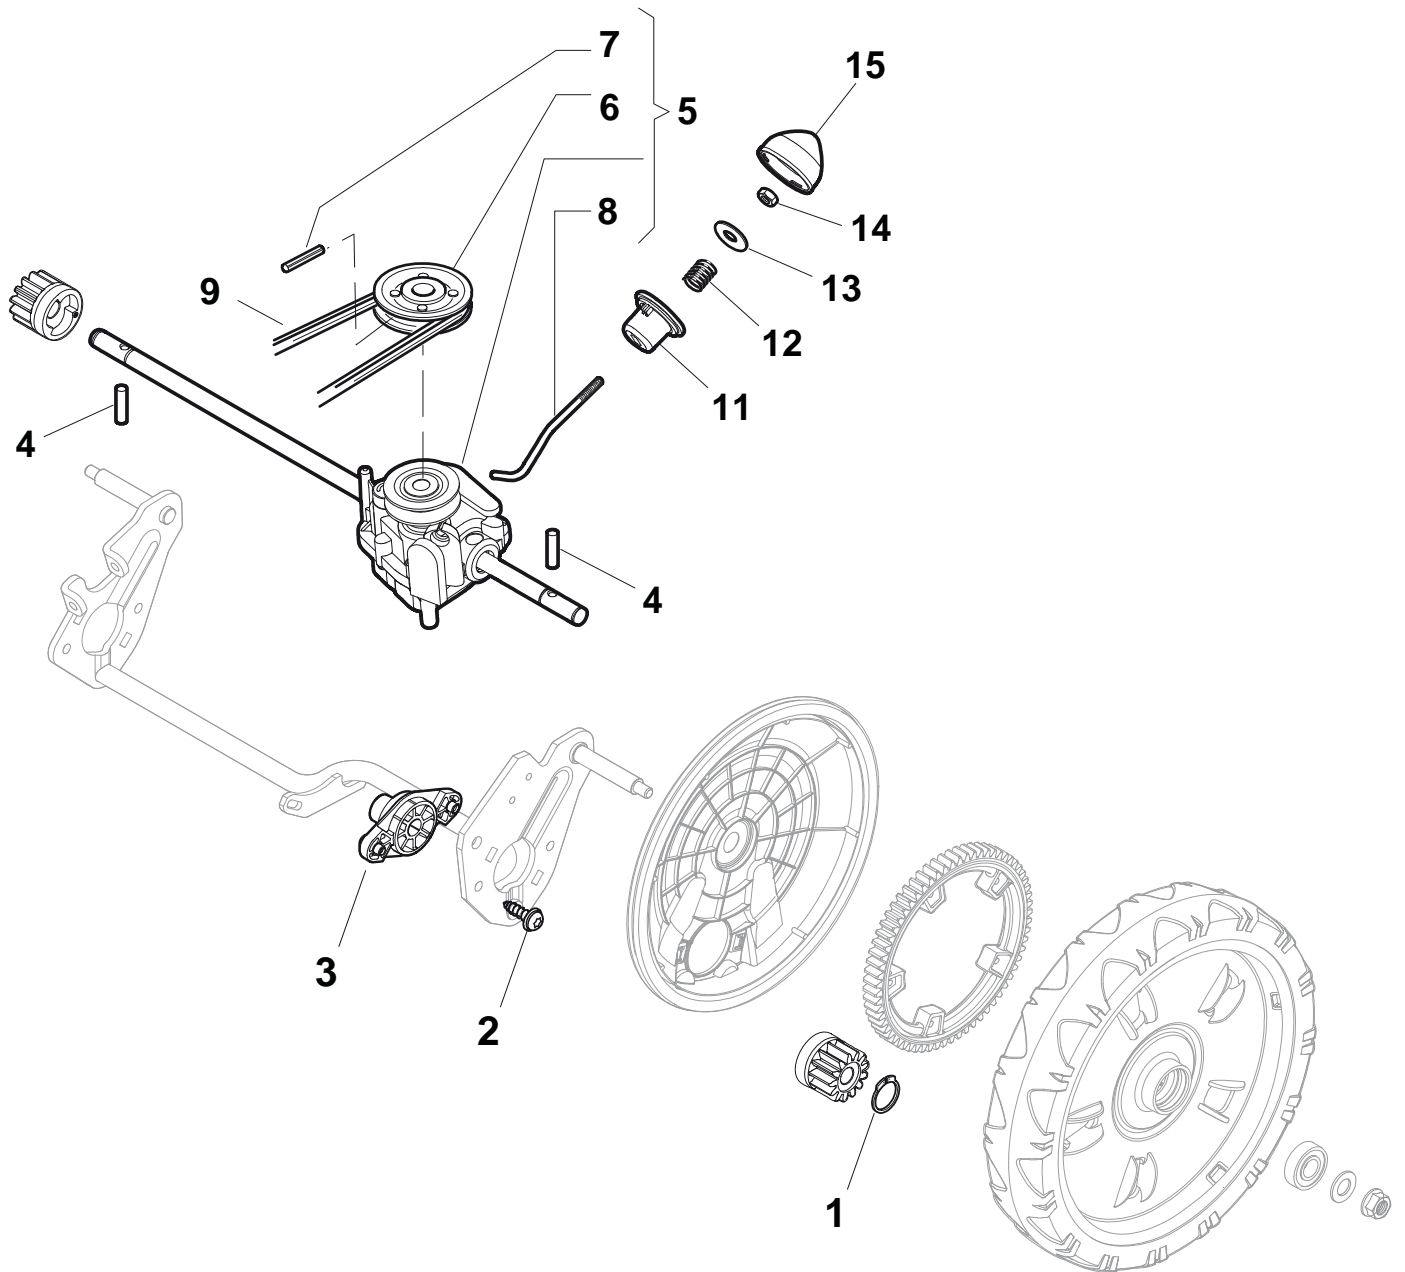

Premium 5300 WBXC

Rear Drive

Premium 5300 WBXC

Rear Drive

Pos.	Part no.	Q.ty	Description	Remarks
1	12608600/0	2	Seeger	
2	112728697/0	4	Screw	
3	322042063/0	2	Bush	
4	22753000/0	2	Pin	
5	81003092/0	1	Gear Box	
6	22601904/0	1	Pulley	
7	12645700/0	1	Pin	
8	22033283/0	1	Adjustment Rod	
9	35063902/0	1	Belt Z 29.5	
11	22041957/1	1	Bush	
12	22450063/0	1	Spring	
13	22680009/0	1	Washer	
14	12154510/0	1	Nut	
15	22110230/0	1	Cap