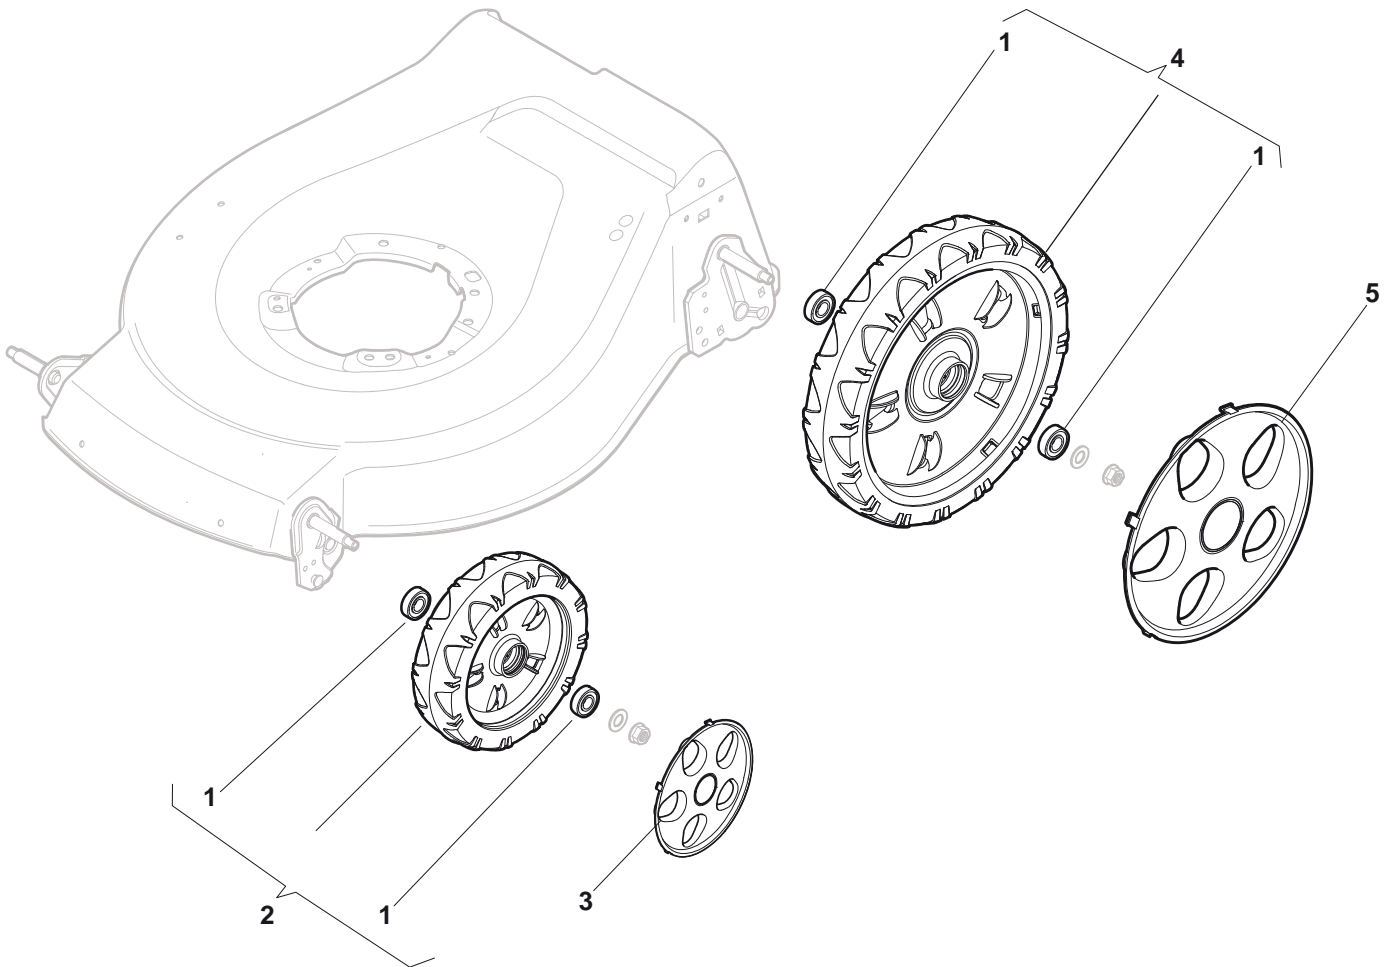

Premium 5300 WBXC
Wheel and Hub Cap

Premium 5300 WBXC

Wheel and Hub Cap

Pos.	Part no.	Q.ty	Description	Remarks
1	19216035/0	8	Bearing	
2	381007416/1	2	Ruota Ø 200	
3	22110417/0	2	Hub Cap	
4	381007417/1	2	Ruota Ø 280	
5	322110590/0	2	Hub Cap