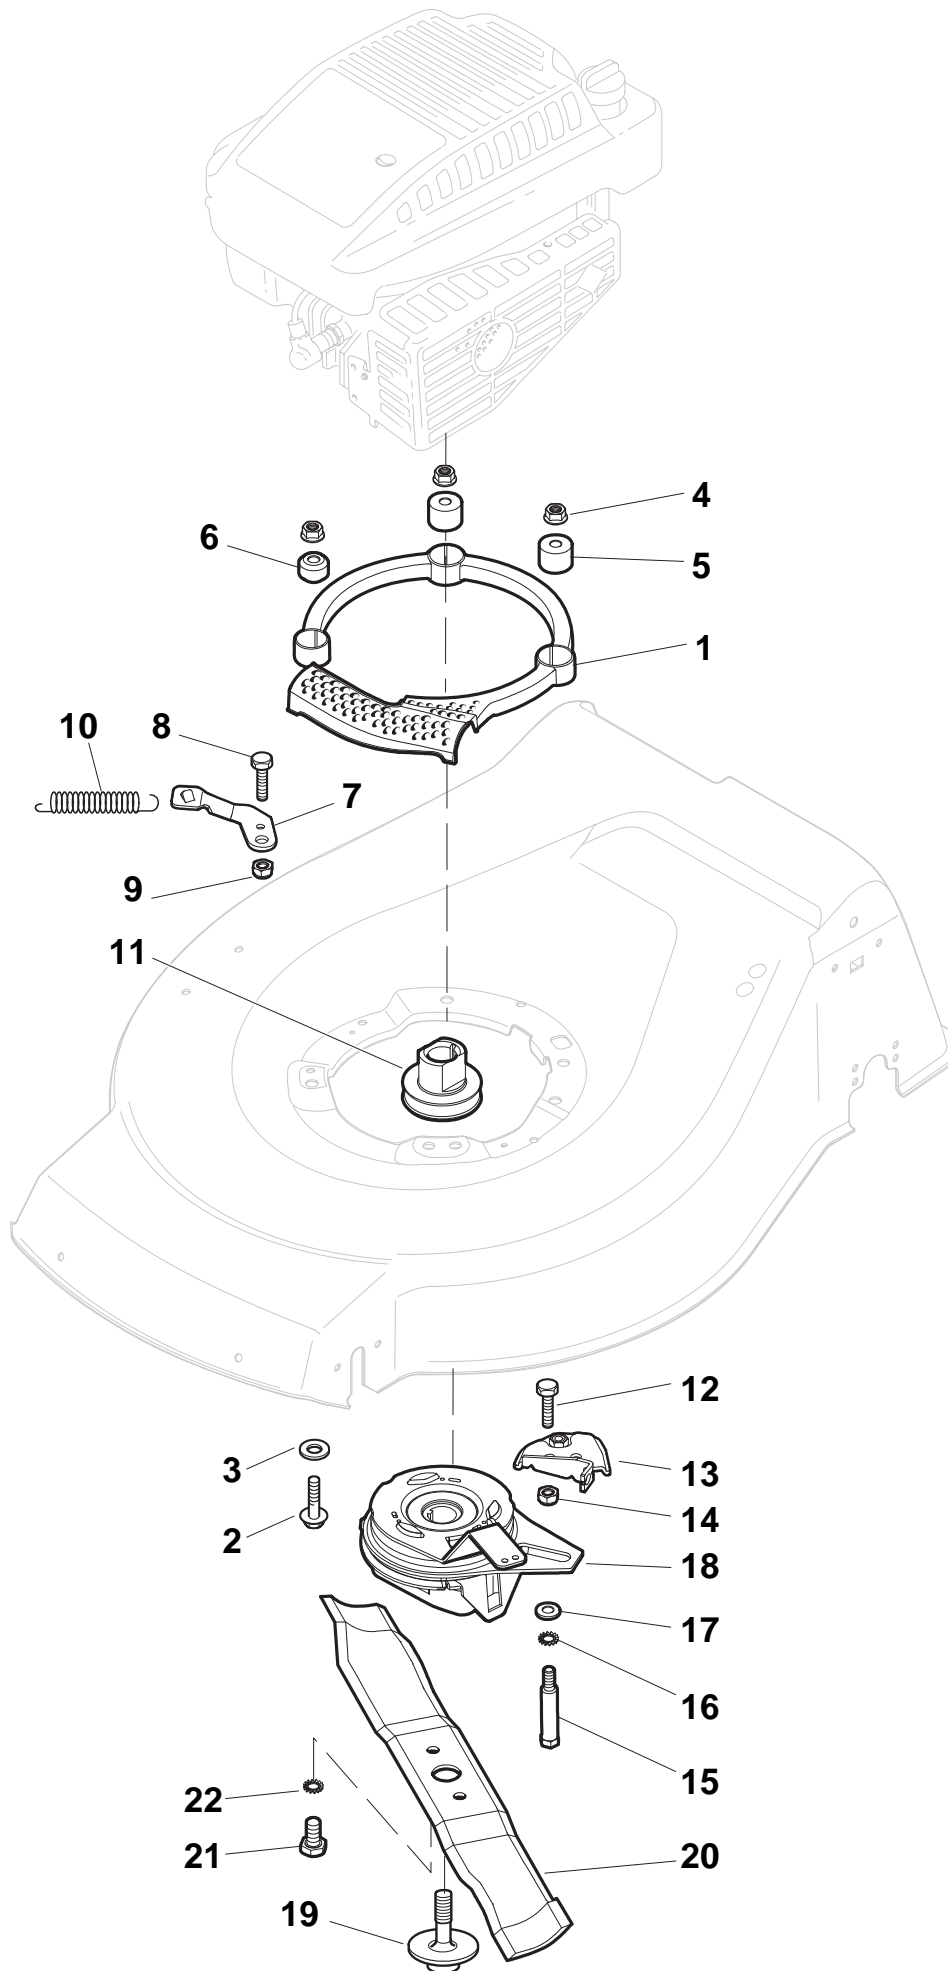

Premium 5300 WBXC

Blade BBC

Premium 5300 WBXC

Blade BBC

Pos.	Part no.	Q.ty	Description	Remarks
1	322170963/0	1	Protection	
2	12691700/0	2	Screw	
2	12692050/0	1	Screw	
3	12521350/0	3	Washer	
4	12154210/0	3	Nut	
5	22170835/0	2	Spacer	
6	122170836/1	1	Spacer	
7	322551671/0	1	Support	
8	112791200/1	1	Screw	
9	12154510/0	1	Nut	
10	122446188/0	1	Spring	
11	122601922/0	1	Pulley, Crankshaft Ø 22.2	
12	112791200/1	2	Screw	
13	381545335/0	1	Support	
14	12154510/0	2	Nut	
15	122534127/0	1	Pin	
16	12540060/0	1	Washer	
17	22671653/0	1	Washer	
18	118399051/0	1	Mechanical Clutch	
19	12735460/0	1	Screw	
20	181004382/0	1	Blade Standard	
21	12540060/0	2	Washer	
22	12794110/0	2	Screw