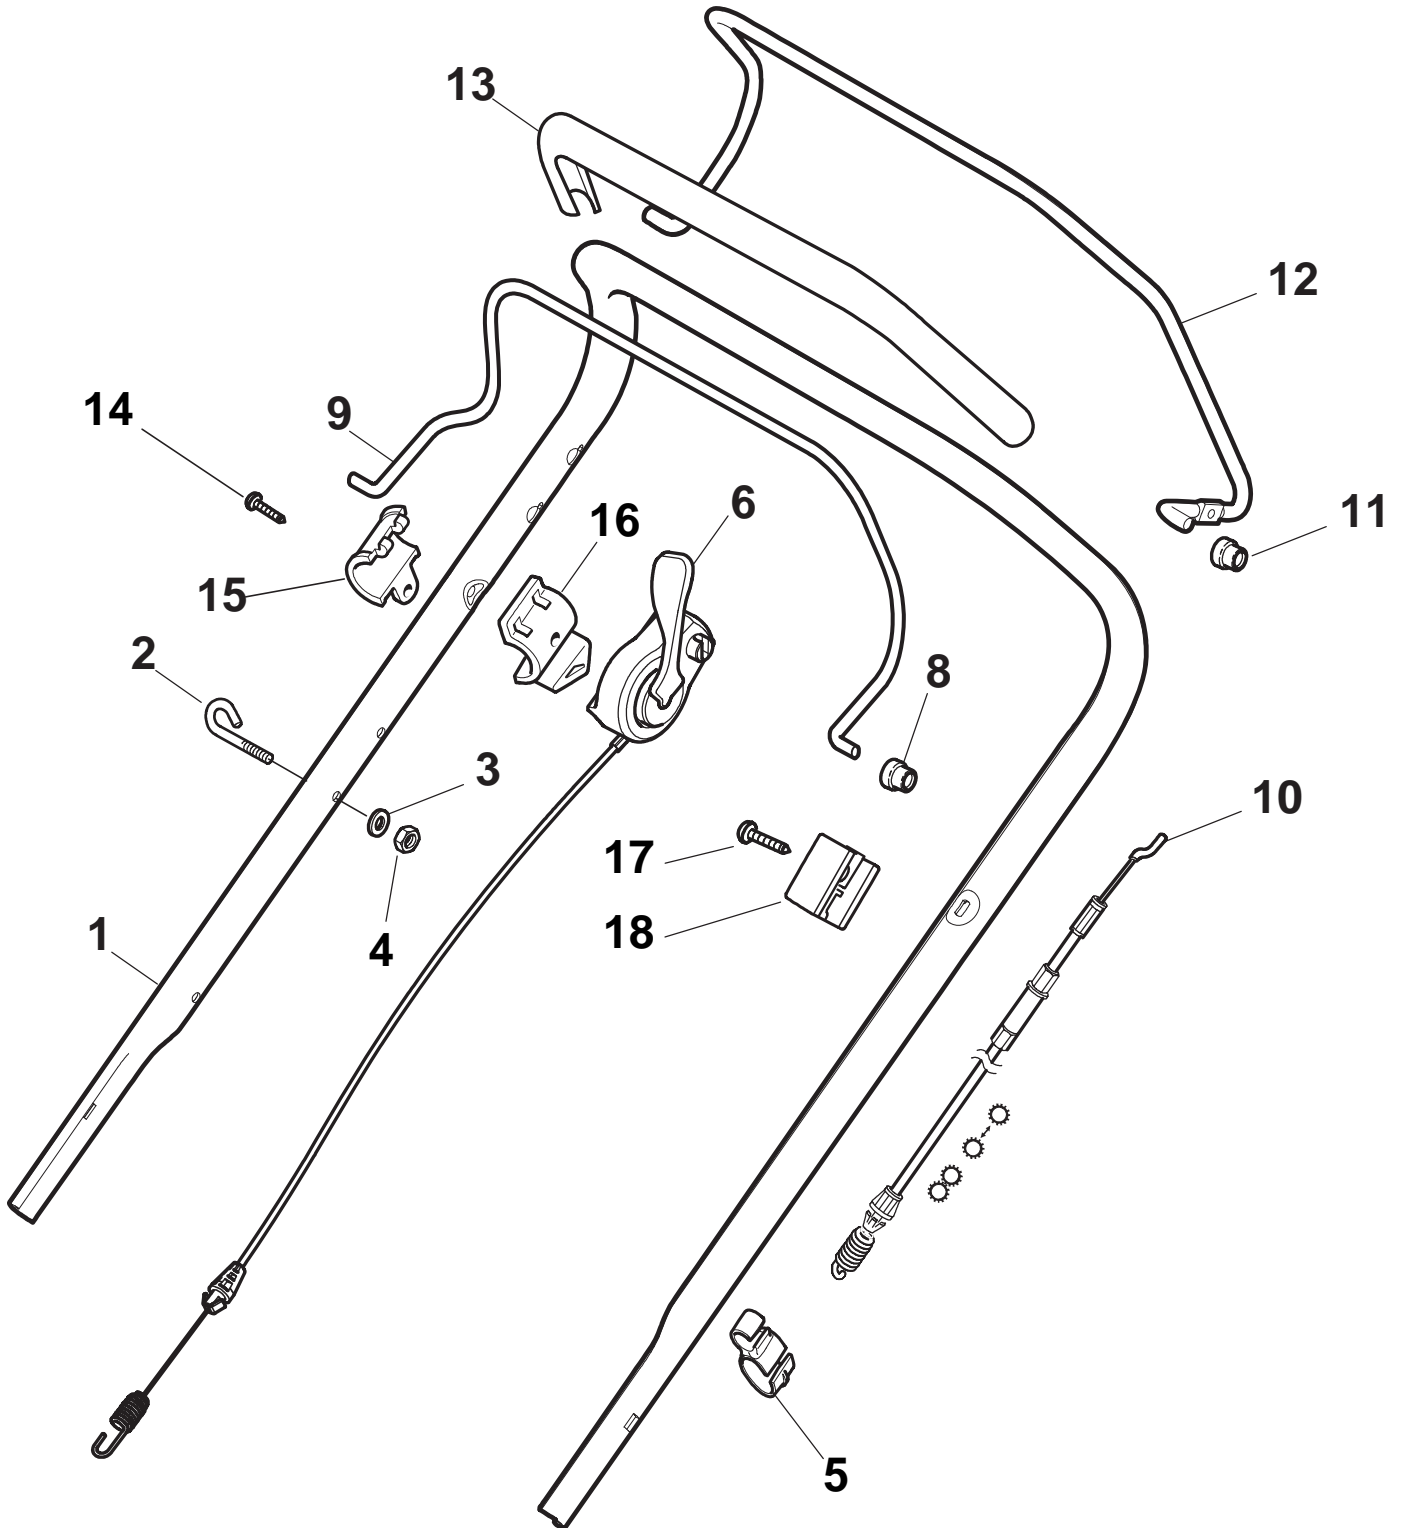

Premium 5300 WBXC
Handle, Upper Part

Premium 5300 WBXC

Handle, Upper Part

Pos.	Part no.	Q.ty	Description	Remarks
1	381006893/0	1	Handle, Upper Part	
2	22430313/0	1	Guide Spring	
3	12521330/0	1	Washer	
4	12154510/0	1	Nut	
5	118390020/0	1	Fairlead	
6	381030060/0	1	Cable, Mechanical Clutch	
8	22041966/0	2	Bush	
9	181003332/1	1	Lever, Engine Brake	
10	381030051/0	1	Cable, Rear Drive	
11	22041966/0	2	Bush	
12	181003301/0	1	Lever, Driving	
13	22291050/0	1	Handgrip Black	only for handle part no. 381006887/0
14	12728688/0	1	Screw	
15	322545207/0	1	R Protection	
16	322545208/0	1	L Protection	
17	22551640/0	1	Plate	
18	12728640/0	1	Screw