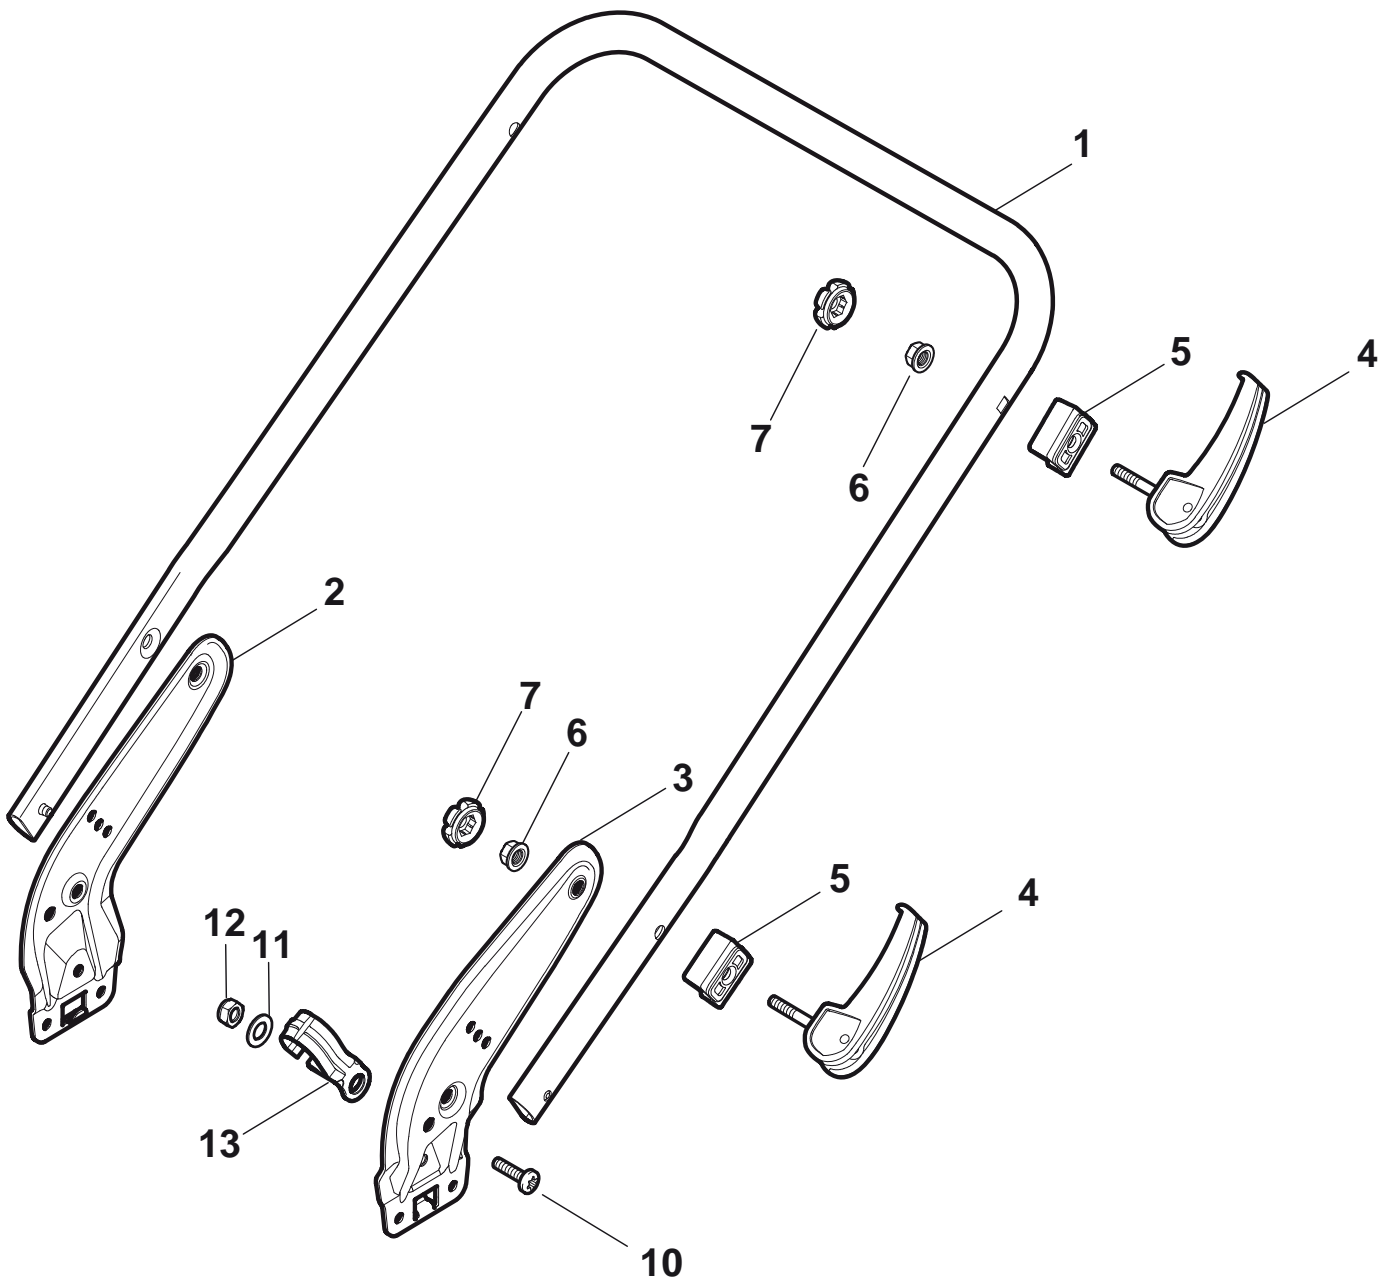

Premium 5300 WBXC

Handle, Lower Part

Premium 5300 WBXC

Handle, Lower Part

Pos.	Part no.	Q.ty	Description	Remarks
1	381006719/0	1	Handle, Lower Part	
2	381005149/0	1	Bracket, R	
3	381005151/0	1	Bracket, L	
4	381003253/0	4	Handle	
5	322680016/0	4	Support	
6	22131750/0	4	Nut	
7	322399835/0	4	Knob	
10	12760605/0	2	Screw	
11	25038002/1	2	Bush	
12	12155000/0	2	Nut	
13	322192156/0	1	Fair Led