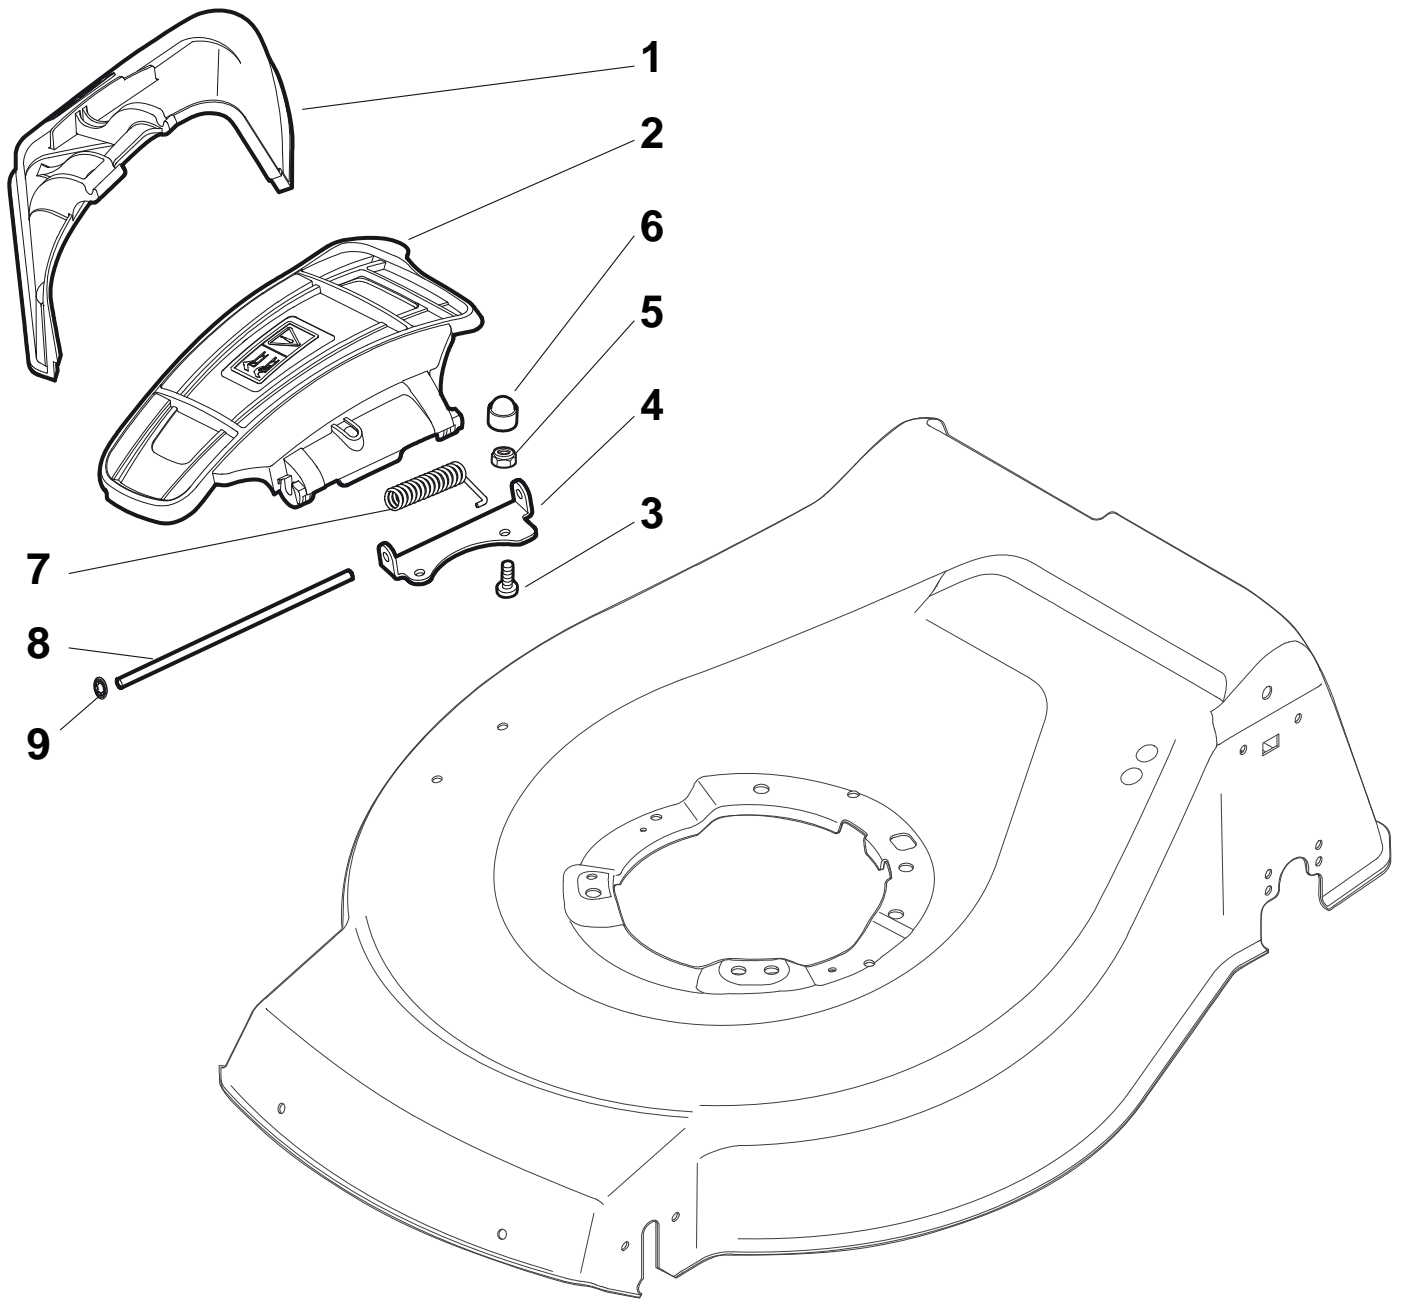

Premium 5300 WBXC

Ejection-Guard

Premium 5300 WBXC

Ejection-Guard

Pos.	Part no.	Q.ty	Description	Remarks
1	322108295/0	1	Stone-Guard	
2	322600195/0	1	Ejection Guard	
3	112727803/0	2	Screw	
4	322806639/0	1	Fulcrum Pin	
5	12154510/0	2	Nut	
6	18203853/0	2	Protection	
7	122450456/0	1	Spring	
8	122517869/0	1	Pin	
9	12604896/0	2	Crown Fastener