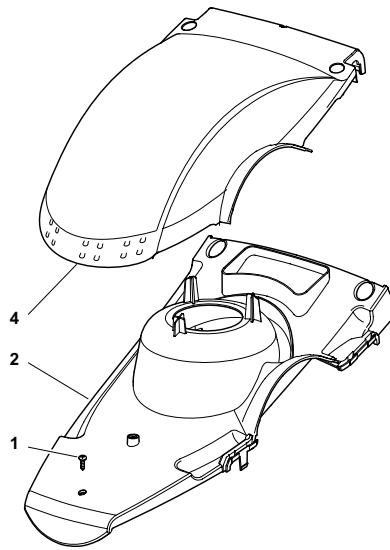

ENCLOSURE 5

2009

005.0

1 / 1

POS.	CODE	Q.TY	DESCRIZIONE	DESCRIPTION	DESCRIPTION	BESCHREIBUNG	REMARKS
1	12728524/0	1	Vite	Screw	Vis	Schraube	
2	322109723/1	1	Supporto Capottina, Grigio	Support, Cover	Support Capot	Halter, Haube	
3	22055108/0	1	Capottina Rosso	Cover Red	Capot Rouge	Haube Rot	
3	22055109/0	1	Capottina Giallo	Cover Yellow	Capot Jaune	Haube Gelb	
3	22055124/0	1	Capottina Grigio	Cover Grey	Capot Gris	Haube Grau	
4	322055479/0	1	Capottina, Rosso	Cover, Red	Capot Rouge	Haube Rot	
4	322055493/0	1	Capottina Giallo	Cover Yellow	Capot Jaune	Haube Gelb	
10	22109733/0	1	Supporto Capottina, Grigio	Support, Cover	Support Capot	Halter, Haube	
11	12728685/0	2	Vite	Screw	Vis	Schraube	
12	22055123/0	1	Capottina Grigio	Cover Grey	Capot Gris	Haube Grau	
13	12728524/0	1	Vite	Screw	Vis	Schraube