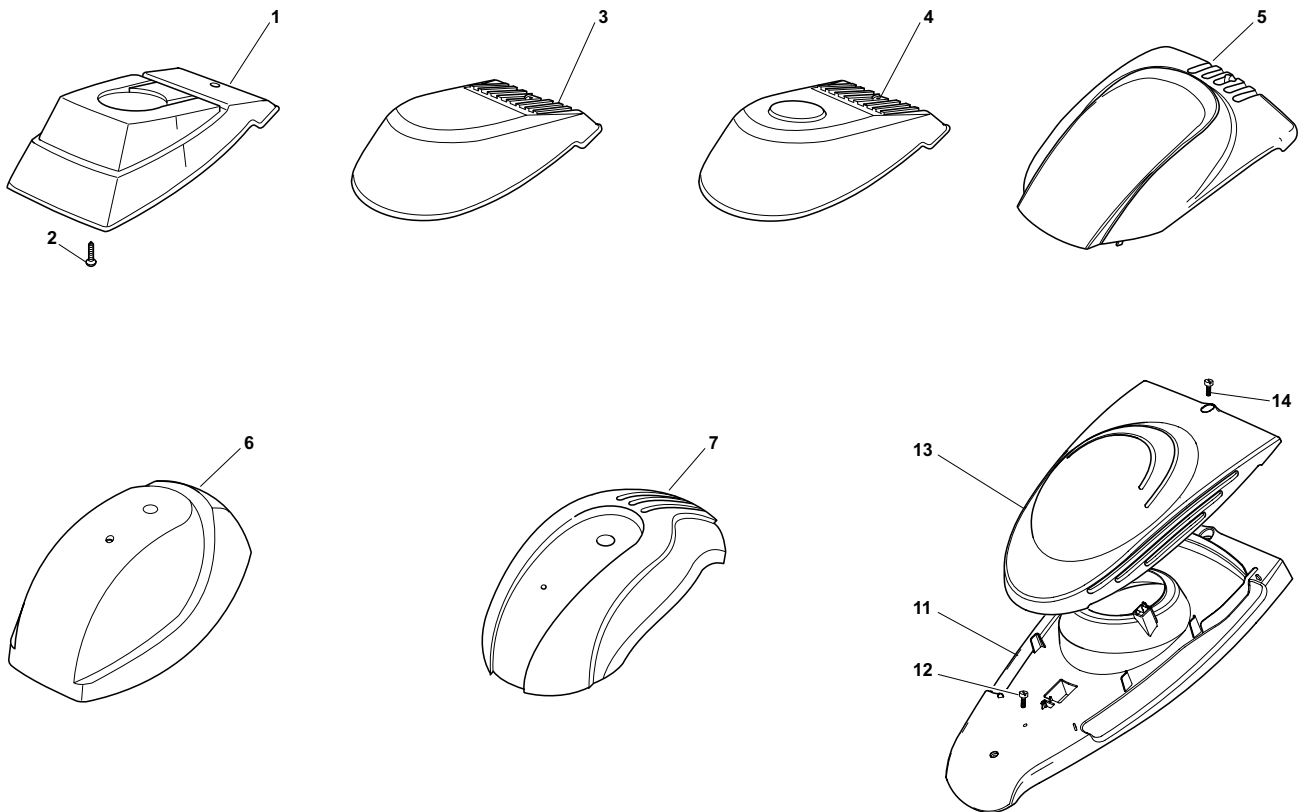

ENCLOSURE 4

2009

004.0

1 / 1

POS.	CODE	Q.TY	DESCRIZIONE	DESCRIPTION	DESCRIPTION	BESCHREIBUNG	REMARKS
1	22055037/2	1	Capottina	Cover	Capot	Haube	
2	12728450/0	1	Vite	Screw	Vis	Schraube	
3	22055059/1	1	Capottina	Cover	Capot	Haube	
4	81002006/1	1	Capottina	Cover	Capot	Haube	
5	22055064/1	1	Capottina	Cover	Capot	Haube	
6	22055063/0	1	Capottina	Cover	Capot	Haube	
7	22055049/1	1	Capottina	Cover	Capot	Haube	
11	22785205/0	1	Supporto Capottina	Support, Cover	Support Capot	Halter, Haube	
12	12728525/0	1	Vite	Screw	Vis	Schraube	
13	22055106/0	1	Capottina, Rosso	Cover, Red	Capot Rouge	Haube Rot	
13	22055107/0	1	Capottina, Giallo	Cover, Yellow	Capot Jaune	Haube Gelb	
13	22055117/0	1	Capottina, Grigio	Cover, Grey	Capot Grau	Haube Gris	
14	12728710/0	1	Vite	Screw	Vis	Schraube