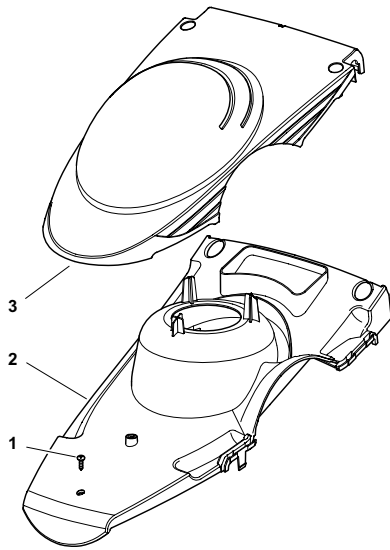

ENCLOSURE 5

2009

005.0

1 / 1

POS.	CODE	Q.TY	DESCRIZIONE	DESCRIPTION	DESCRIPTION	BESCHREIBUNG	REMARKS
1	12728524/0	1	Vite	Screw	Vis	Schraube	
2	322109723/1	1	Supporto Capottina, Grigio	Support, Cover	Support Capot	Halter, Haube	
3	22055108/0	1	Capottina Rosso	Cover Red	Capot Rouge	Haube Rot	
3	22055109/0	1	Capottina Giallo	Cover Yellow	Capot Jaune	Haube Gelb	
3	22055124/0	1	Capottina Grigio	Cover Grey	Capot Gris	Haube Grau	
4	322055479/0	1	Capottina, Rosso	Cover, Red	Capot Rouge	Haube Rot	
4	322055493/0	1	Capottina Giallo	Cover Yellow	Capot Jaune	Haube Gelb	
10	22109733/0	1	Supporto Capottina, Grigio	Support, Cover	Support Capot	Halter, Haube	
11	12728685/0	2	Vite	Screw	Vis	Schraube	
12	22055123/0	1	Capottina Grigio	Cover Grey	Capot Gris	Haube Grau	
13	12728524/0	1	Vite	Screw	Vis	Schraube