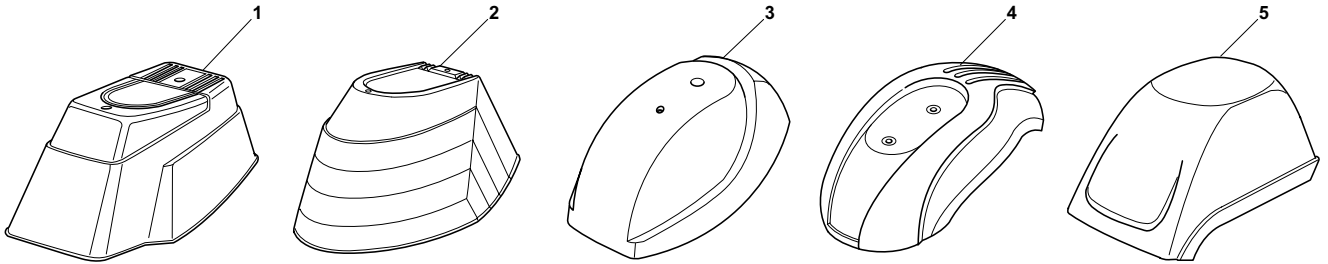

ENCLOSURE 6

2009

006.0

1 / 1

POS.	CODE	Q.TY	DESCRIZIONE	DESCRIPTION	DESCRIPTION	BESCHREIBUNG	REMARKS
1	22055045/1	1	Capottina	Cover	Capot	Haube	
2	22055033/1	1	Capottina	Cover	Capot	Haube	
3	22055058/0	1	Capottina	Cover	Capot	Haube	
4	22055065/0	1	Capottina	Cover	Capot	Haube	
5	22055053/1	1	Capottina	Cover	Capot	Haube