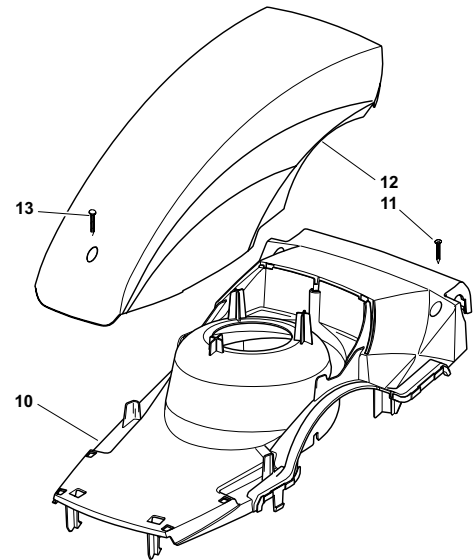

ENCLOSURE 5

2009

005.0

1 / 1

POS.	CODE	Q.TY	DESCRIZIONE	DESCRIPTION	DESCRIPTION	BESCHREIBUNG	REMARKS
1	12728524/0	1	Vite	Screw	Vis	Schraube	
2	322109723/1	1	Supporto Capottina, Grigio	Support, Cover	Support Capot	Halter, Haube	
3	22055108/0	1	Capottina Rosso	Cover Red	Capot Rouge	Haube Rot	
3	22055109/0	1	Capottina Giallo	Cover Yellow	Capot Jaune	Haube Gelb	
3	22055124/0	1	Capottina Grigio	Cover Grey	Capot Gris	Haube Grau	
4	322055479/0	1	Capottina, Rosso	Cover, Red	Capot Rouge	Haube Rot	
4	322055493/0	1	Capottina Giallo	Cover Yellow	Capot Jaune	Haube Gelb	
10	22109733/0	1	Supporto Capottina, Grigio	Support, Cover	Support Capot	Halter, Haube	
11	12728685/0	2	Vite	Screw	Vis	Schraube	
12	22055123/0	1	Capottina Grigio	Cover Grey	Capot Gris	Haube Grau	
13	12728524/0	1	Vite	Screw	Vis	Schraube