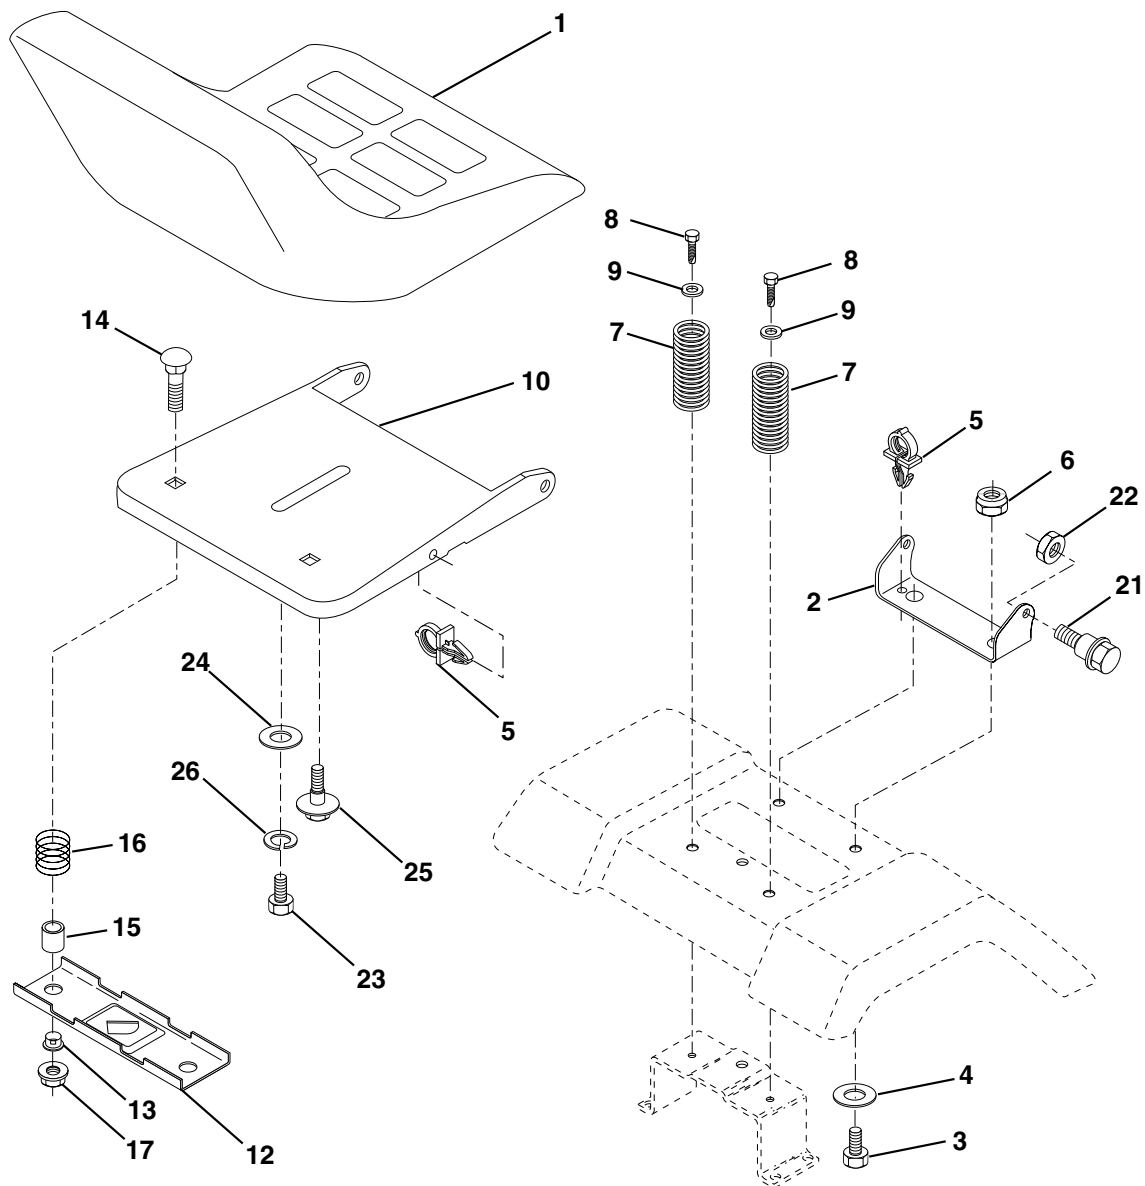

NOTE: All component dimensions given in U.S. inches
1 inch = 25.4 mm

REPAIR PARTS

TRACTOR - - MODEL NUMBER RE145H42J

ENGINE

OPTIONAL EQUIPMENT
Spark Arrester

KEY NO.	PART NO.	DESCRIPTION	KEY NO.	PART NO.	DESCRIPTION
1	170865	Control Th/ch	37	137040	Line Fuel
2	17720410	Screw Hex Thd Cut 1/4-20x5/8 T	38	148315	Plug Drain Oil Easy
3	-----	Engine Briggs Model No. 287707 (Order parts from engine manufacturer)	44	17670412	Screw Hex Wsh Thdrol 1/4-20 x 3/4
4	137352	Muffler Exhaust B&S	45	17000612	Screw Hex Wsh Thdr 3/8-16 x 3/4
13	165291	Gasket Eng	46	19091416	Washer 9/32 X 7/8 X 16 Ga
14	148456	Tube Drain Oil Easy	62	10040500	Washer 5/16
16	11050600	Washer Lock Ext Tooth 3/8	66	127951	Stop Throttle 3000 RPM
23	169837	Shield Brn/Dbr Guard	72	71070512	Screw 5/16-18 x 3/4
29	137180	Kit Spark Arrester (Flat Scrm)	78	17060620	Screw 3/8-16x1-1/4
31	174642	Tank Fuel Front 2 00	81	73510400	Nut Keps Hex 1/4-20 Unc
32	140527	Cap Asm Fuel			
33	123487X	Clamp Hose Blk			

NOTE: All component dimensions given in U.S. inches.
1 inch = 25.4 mm.

REPAIR PARTS

TRACTOR - - MODEL NUMBER RE145H42J

SEAT

KEY NO.	PART NO.	DESCRIPTION
1	127427	Seat
2	140551	Bracket, Pivot, Seat
3	71110616	Bolt
4	19131610	Washer 13/32 x 1 x 10 Ga.
5	145006	Clip, Push-in
6	73800600	Nut
7	124181X	Spring, Seat
8	17000616	Screw 3/8-16 x 1
9	19131614	Washer 13/32 x 1 x 14 Ga.
10	174894	Pan, Seat
12	121246X	Bracket, Mounting, Switch, Seat
13	121248X	Bushing, Nylon