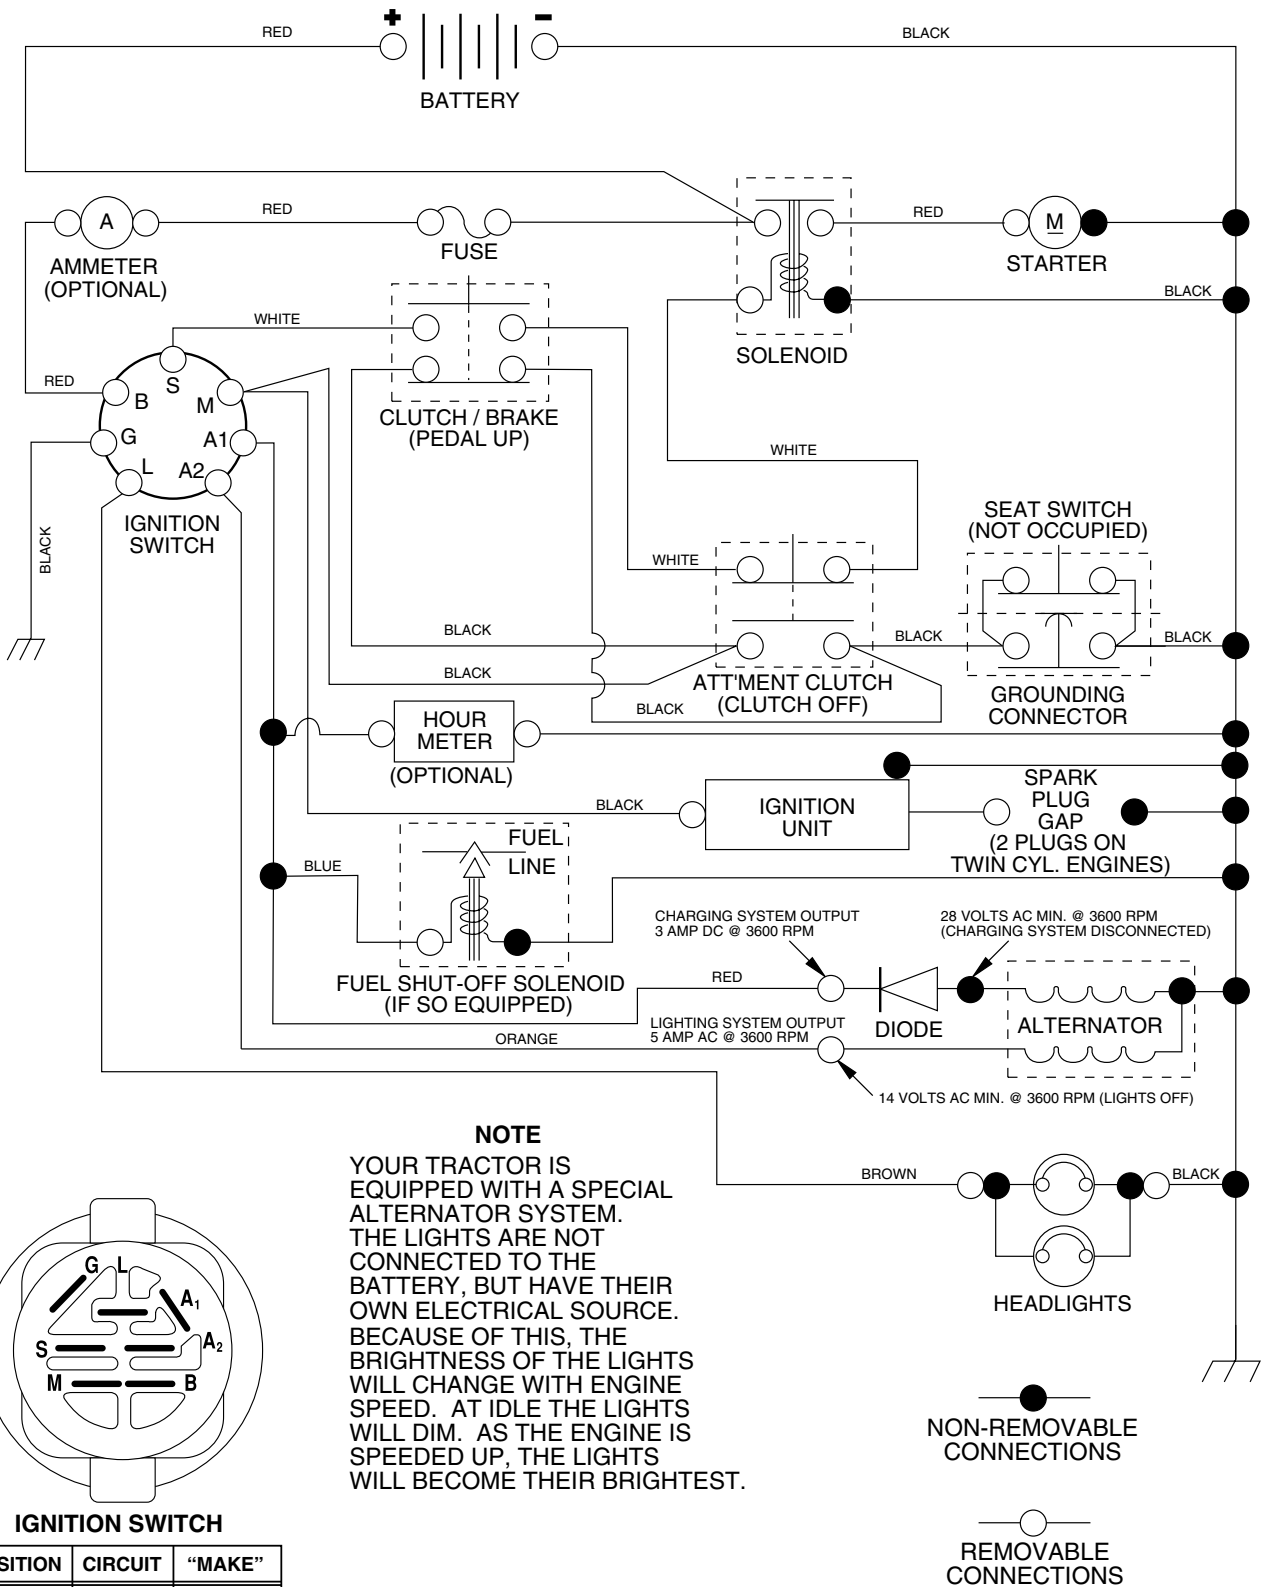

Each tractor has its own model number.

The model number for your tractor can be found on the fender under the seat.

When ordering parts, always give the following information:

- Product - "Tractor"
- Model Number - "RE145H42J"
- Part Number
- Part Description

TABLE OF CONTENTS

SCHEMATIC	3
ELECTRICAL	4-5
CHASSIS	6-7
DRIVE	8-9
STEERING WHEEL	10-11
ENGINE	12
SEAT	13
DECALS	14
MOWER LIFT LEVER	15
MOWER DECK	16-17

TRACTOR - - MODEL NUMBER RE145H42J

SCHEMATIC

REPAIR PARTS

TRACTOR - - MODEL NUMBER RE145H42J

ELECTRICAL

REPAIR PARTS

TRACTOR - - MODEL NUMBER RE145H42J

ELECTRICAL

KEY NO.	PART NO.	DESCRIPTION
1	144925	Battery 12 Volt 25 Amp
2	74760412	Bolt Hex Hd 1/4-20unc X 3/4
8	156417	Case Battery
16	153664	Switch Interlock Push-In
21	166181	Harness Asm Light W/4152J
22	4152J	Bulb Light #1156
24	4799J	Cable Battery 6 Ga 11"red
25	146147	Cable Battery 6 Ga red W/ 16" Wire
26	175158	Fuse 20 AMP
27	73510400	Nut Keps Hex 1/4-20 UNC
28	4207J	Cable Ground 6 Ga 12" black
29	121305X	Switch Plunger Nc Gray
30	175566	Switch, Ignition
33	140401	Key Ign
40	178437	Harness Ign
41	71110408	Bolt Blk Fin Hex 1/4-20 x 1/2
42	131563	Cover Terminal Red
43	178861	Solenoid
48	140844	Adapter Ammeter Rectangular
52	141940	Protection Wire Loop

NOTE: All component dimensions given in U.S. inches.
1 inch = 25.4 mm.

REPAIR PARTS

TRACTOR - - MODEL NUMBER RE145H42J

SEAT

KEY NO.	PART NO.	DESCRIPTION
1	127427	Seat
2	140551	Bracket, Pivot, Seat
3	71110616	Bolt
4	19131610	Washer 13/32 x 1 x 10 Ga.
5	145006	Clip, Push-in
6	73800600	Nut
7	124181X	Spring, Seat
8	17000616	Screw 3/8-16 x 1
9	19131614	Washer 13/32 x 1 x 14 Ga.
10	174894	Pan, Seat
12	121246X	Bracket, Mounting, Switch, Seat
13	121248X	Bushing, Nylon