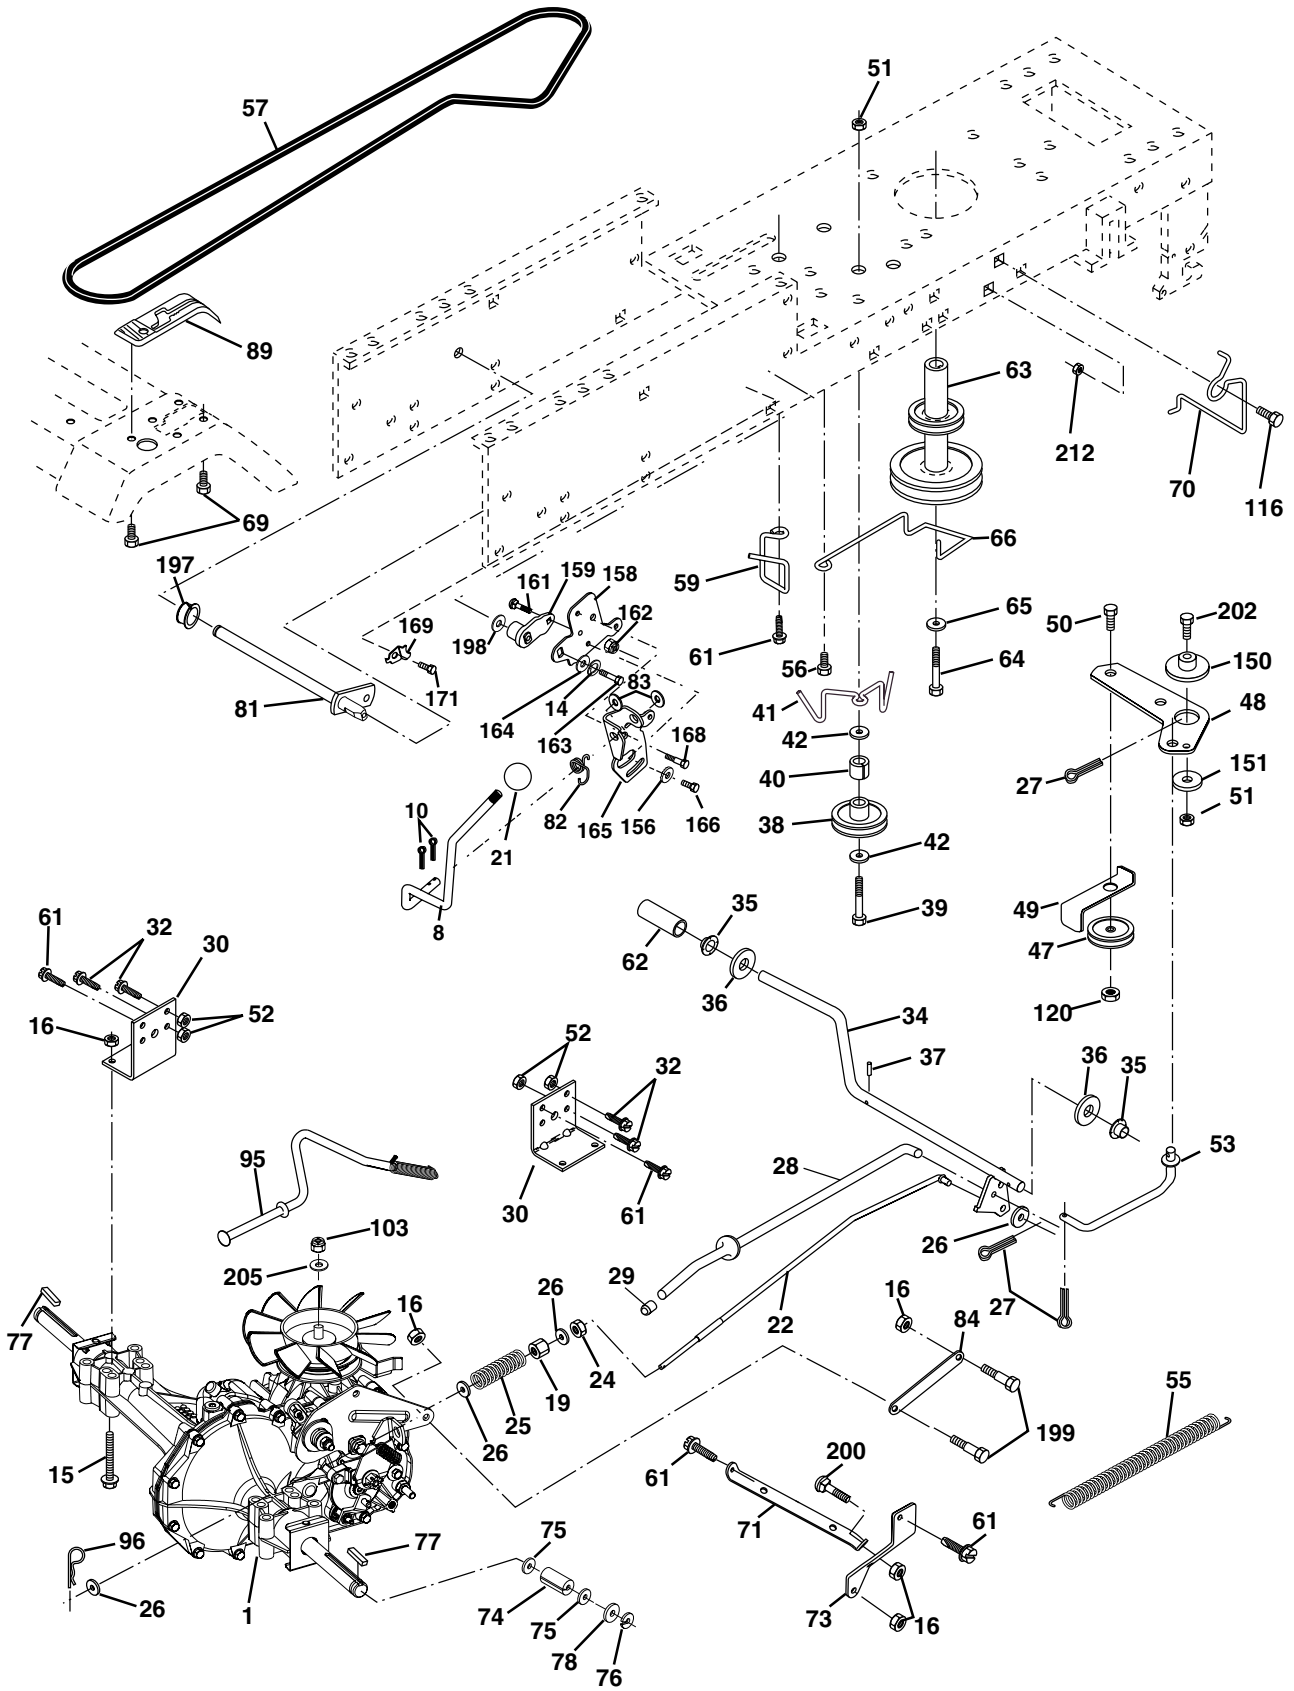

REPAIR PARTS

TRACTOR - - MODEL NUMBER RE145H42J

DRIVE

REPAIR PARTS

TRACTOR - - MODEL NUMBER RE145H42J

DRIVE

KEY NO.	PART NO.	DESCRIPTION	KEY NO.	PART NO.	DESCRIPTION
1	-----	Transaxle Hydro Gear Model 322-0510 (Order parts from the transaxle manufacturer)	65	10040700	Washer
8	165619	Rod, Shift	66	154778	Keeper, Belt Engine Hydro
10	76020416	Pin, Cotter 1/8 x 1	69	142432	Screw Hex Wsh Hi-Lo 1/4-1/2 Unc
14	10040400	Washer Lock 1/4	70	134683	Guide, Belt, Mower Drive RH
15	74490544	Bolt Hex Flghd 5/16-18 Gr. 5	71	169183	Strap, Torque, Lh
16	73800500	Nut, Lock Hex w/Ins 5/16-18 UNC	73	169182	Strap, Torque, Rh
19	73800600	Nut, Lock Hex w/Wsh 3/8-16 UNC	74	137057	Spacer, Axle
21	106933X	Knob Rd. 1/2-13 Plstc. Thds. Blk.	75	121749X	Washer 25/32 x 1-1/4 x 16 Ga.
22	169498	Rod, Brake	76	12000001	Ring, E
24	73350600	Nut	77	123583X	Key, Square
25	106888X	Spring, Rod, Brake	78	121748X	Washer 25/32 x 1-5/8 x 16 Ga.
26	19131316	Washer 13/32 x 13/16 x 16 Ga.	81	165596	Shaft Asm Cross
27	76020412	Pin, Cotter 1/8 x 3/4	82	123782X	Spring, Torsion
28	175765	Rod, Parking Brake	83	19171216	Washer 17/32 x 3/4 x 16 Ga.
29	71673	Cap, Parking Brake	84	169843	Link Transaxle
30	174973	Bracket, Transmission	89	169373X428	Console, Shift
32	74760512	Bolt Hex 5/16-18 UNC x 3/4	95	170201	Control Asm Bypass Hydro
34	175578	Shaft, Foot Pedal	96	4497H	Spring, Retainer 1"
35	120183X	Bearing, Nylon	103	73940800	Nut, Hex Jam Toplock 1/2-20 UNF
36	19211616	Washer	116	72140608	Bolt Rdhd Sq Neck 3/8-16 Unc x 1
37	1572H	Pin, Roll	120	73900600	Nut Lock Flg. 3/8-16 Unc
38	165936	Pulley, Idler, Flat	150	175456	Spacer Retainer
39	74760648	Bolt	151	19133210	Washer 13/32 x 2 x 10
40	175461	Spacer, Split	156	166002	Washer 5/16 x 1.0 x 1.25
41	175556	Keeper, Belt, Idler	158	165589	Bracket Shift Mount
42	19131312	Washer 13/32 x 13/16 x 12 Ga.	159	165494	Hub Tapered Flange Shift
47	127783	Pulley, Idler, V-Belt	161	72140406	Bolt Rdhd Sqnk 1/4-20 x 3/4 Gr. 5
48	154407	Bellcrank Clutch Grnd Drustl	162	73680400	Nut Crownlock 1/4-20 Unc
49	123205X	Retainer, Belt	163	74780416	Bolt Hex Fin 1/4-20 x 1
50	74760624	Bolt	164	19091010	Washer 5/8 x .281 x 10 Ga.
51	73680600	Nut	165	165623	Bracket Pivot Lever
52	73680500	Nut Crownlock 5/16-28	166	166880	Screw 5/16 x 1.0 x .125
53	105710X	Link, Clutch	168	165492	Bolt Shoulder 5/16-18 x .561
55	105709X	Spring, Return, Clutch	169	165581	Plate Fastener
56	17060616	Screw Tapping 3/8-16 x 1	171	17490608	Screw Thdrol 3/8-16 x 1/2
57	140294	V-Belt, Drive	197	169613	Nyliner Snap-in 5/8" ID
59	169691	Keeper, Belt, Center	198	169593	Washer Nyl 7/8ID x .105"HYD
61	17060612	Screw, 3/8-16 x 3/4	199	169612	Bolt Shoulder 5/16-18 Unc
62	8883R	Cover, Pedal	200	72140508	Bolt Rdhd Sqnk 5/16-18 Unc x 1
63	175410	Pulley, Engine	202	72110614	Bolt Car SH 3/8-16 x 1-3/4 Gr 5
64	71170764	Bolt Hex 7/16 x 4 Gr. 5	205	19171616	Washer 17/32 x 1 x 16 Ga
			212	145212	Nut Hex Flange Lock

NOTE: All component dimensions given in U.S. inches
1 inch = 25.4 mm