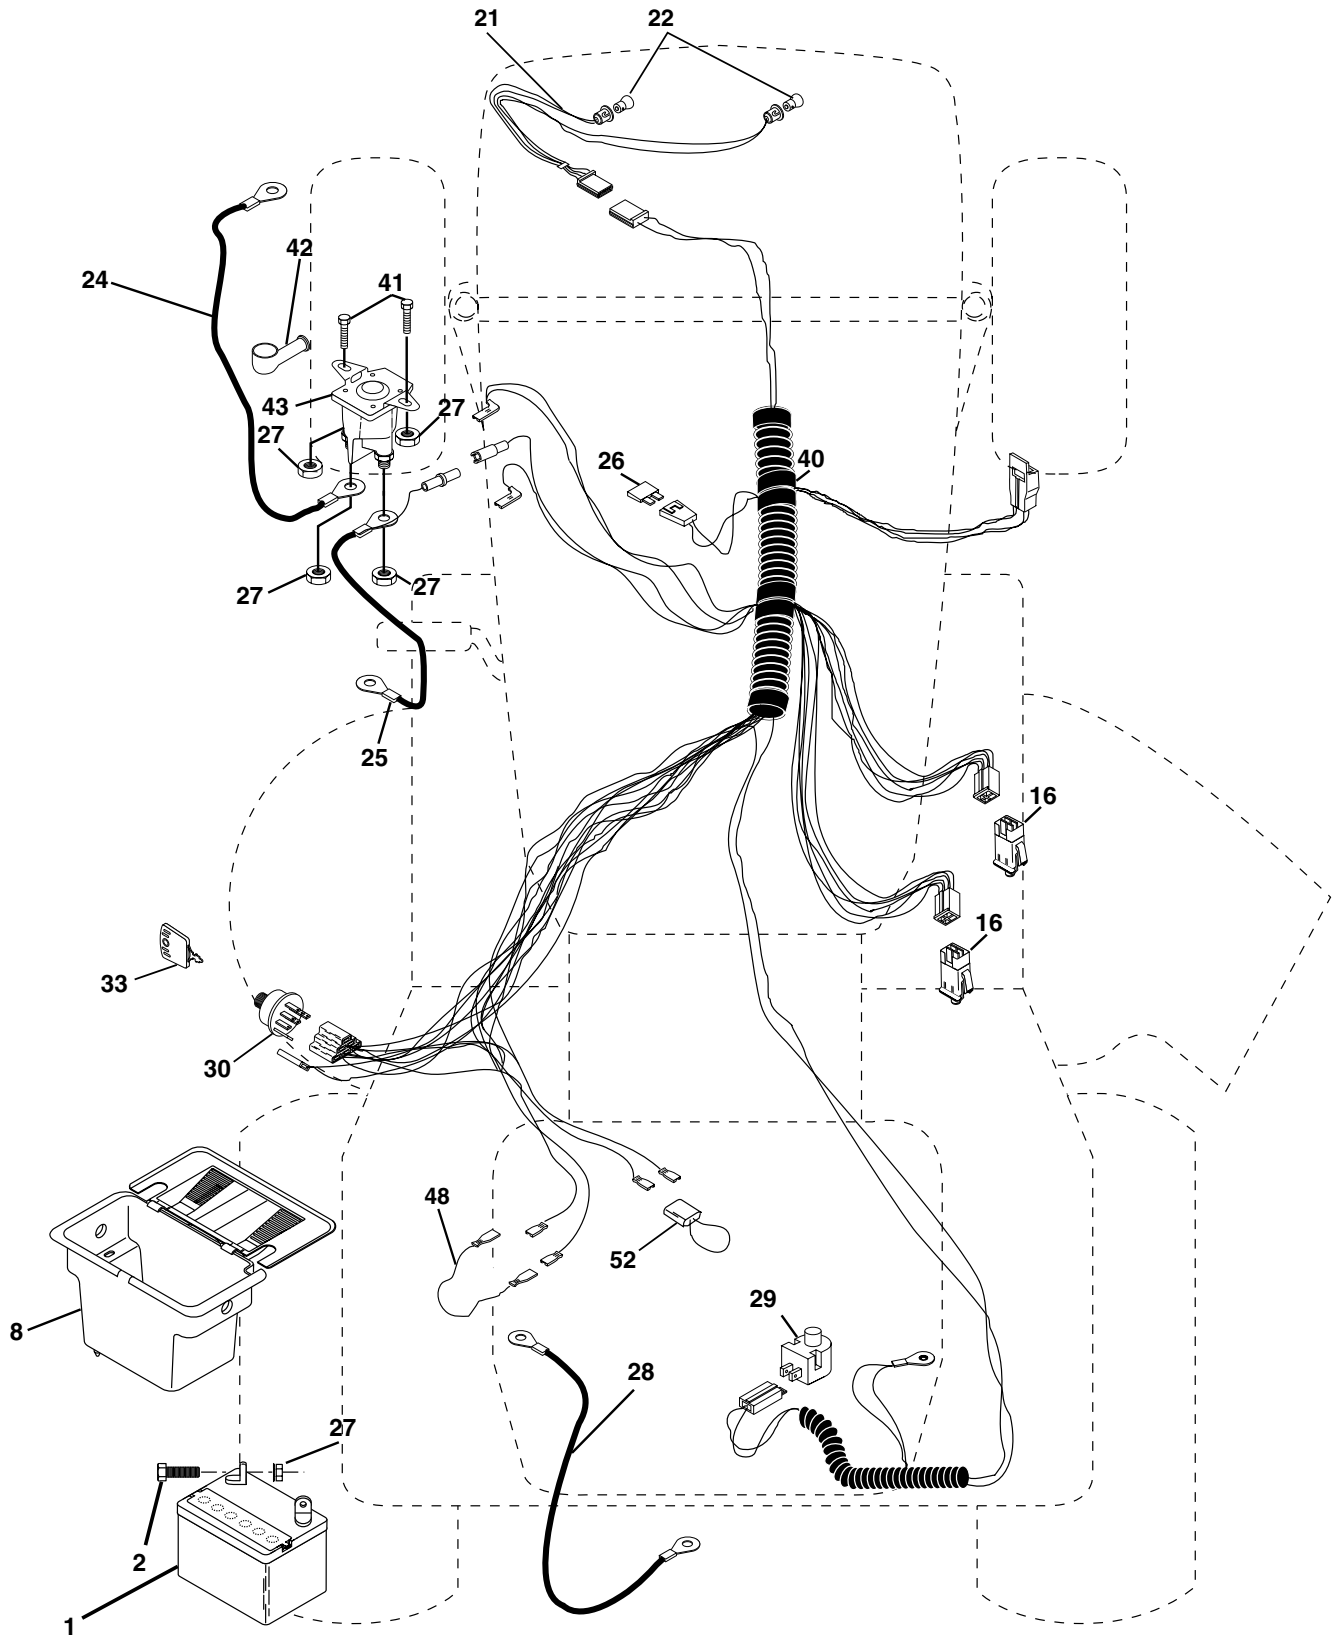

Each tractor has its own model number.

The model number for your tractor can be found on the fender under the seat.

When ordering parts, always give the following information:

- Product - "Tractor"
- Model Number - "RE145H42J"
- Part Number
- Part Description

TABLE OF CONTENTS

SCHEMATIC	3
ELECTRICAL	4-5
CHASSIS	6-7
DRIVE	8-9
STEERING WHEEL	10-11
ENGINE	12
SEAT	13
DECALS	14
MOWER LIFT LEVER	15
MOWER DECK	16-17

TRACTOR - - MODEL NUMBER RE145H42J

SCHEMATIC

REPAIR PARTS

TRACTOR - - MODEL NUMBER RE145H42J

ELECTRICAL

REPAIR PARTS

TRACTOR - - MODEL NUMBER RE145H42J

ELECTRICAL

KEY NO.	PART NO.	DESCRIPTION
1	144925	Battery 12 Volt 25 Amp
2	74760412	Bolt Hex Hd 1/4-20unc X 3/4
8	156417	Case Battery
16	153664	Switch Interlock Push-In
21	166181	Harness Asm Light W/4152J
22	4152J	Bulb Light #1156
24	4799J	Cable Battery 6 Ga 11"red
25	146147	Cable Battery 6 Ga red W/ 16" Wire
26	175158	Fuse 20 AMP
27	73510400	Nut Keps Hex 1/4-20 UNC
28	4207J	Cable Ground 6 Ga 12" black
29	121305X	Switch Plunger Nc Gray
30	175566	Switch, Ignition
33	140401	Key Ign
40	178437	Harness Ign
41	71110408	Bolt Blk Fin Hex 1/4-20 x 1/2
42	131563	Cover Terminal Red
43	178861	Solenoid
48	140844	Adapter Ammeter Rectangular
52	141940	Protection Wire Loop

KEY NO.	PART NO.	DESCRIPTION
14	72050412	Nut, Crownlock 1/4-20 x 1-1/2
15	134300	Spacer, Split
16	121250X	Spring
17	123976X	Nut, Lock, Flange 1/4 Gr. 5
21	171852	Bolt, Shoulder 5/16-18 UNC
22	73800500	Nut
23	71110814	Bolt Hex
24	19171912	Washer 17/32 x 1-3/16 x 12 Ga.
25	127018X	Bolt Shoulder 5/16-18 x .62
26	10040800	Washer Lock Hvy Hclc Spr 1/2