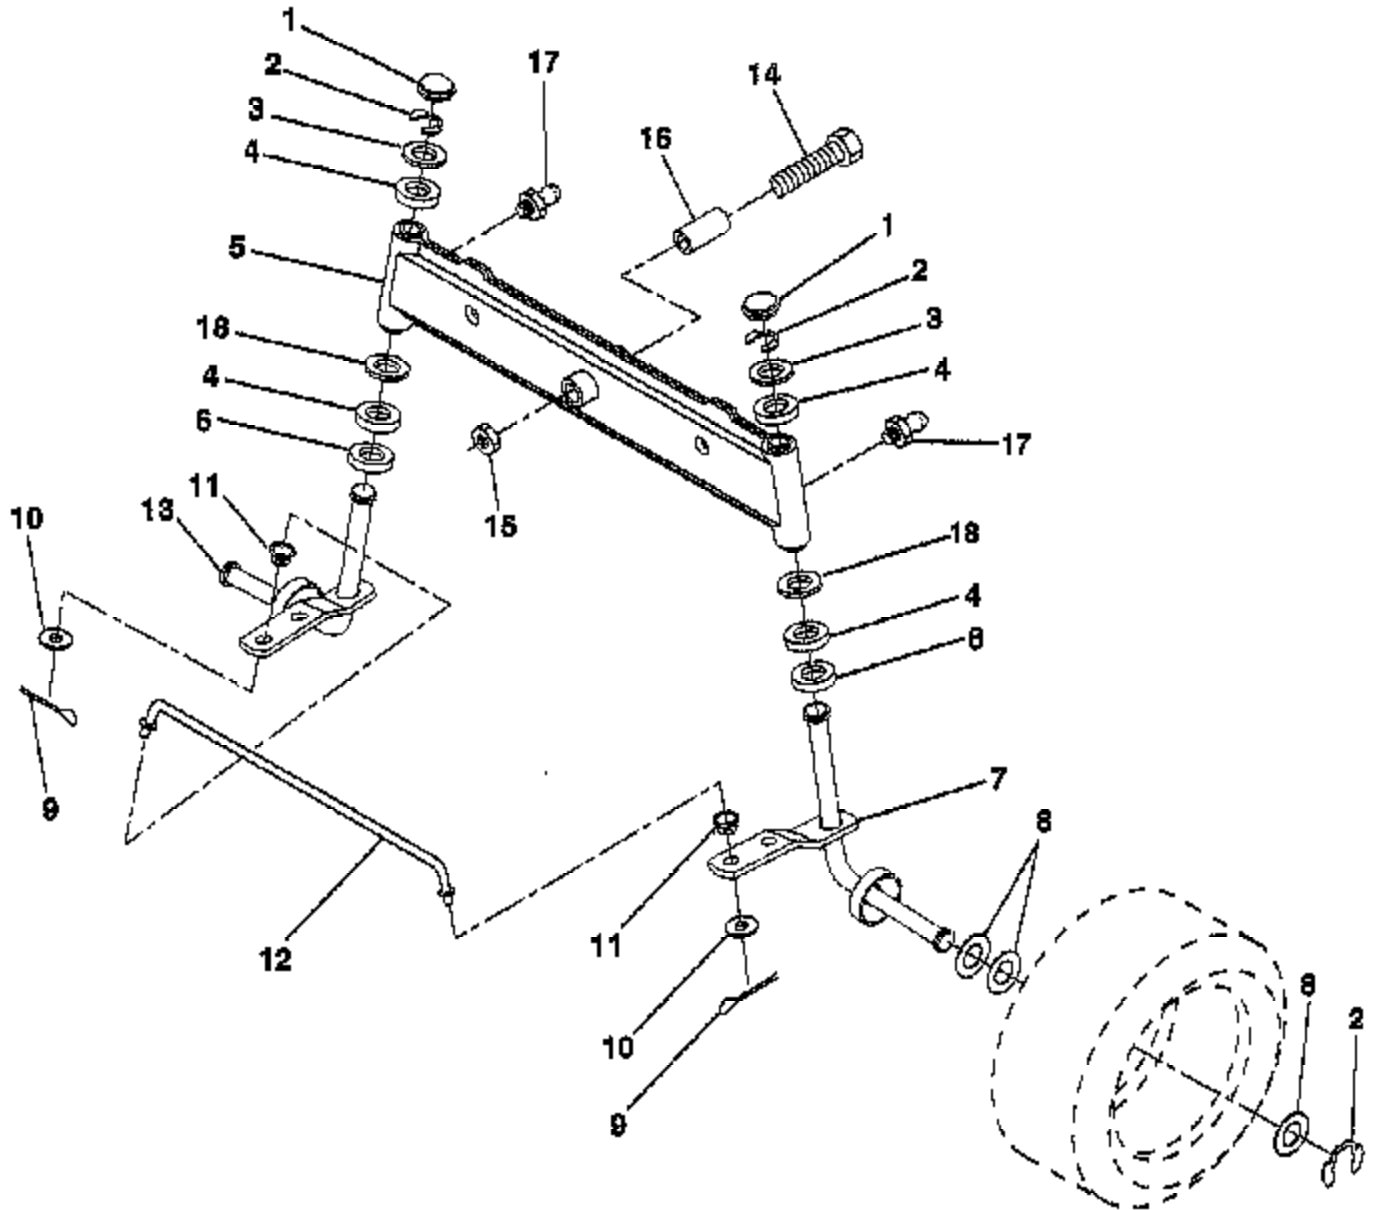

TRACTOR - - MODEL NUMBER RE91R12C

FRONT AXLE

Ref #	Part Number	Qty	Description
1	121232X		CAP
2	12000029		RING
3	121748X		WASHER
4	3366R		COL. SRTG. BEAR.
5	142033		AXLE ASM FRONT
6	6266H		WASHER .T
7	161826		SPINDLE.ASSY.RH
8	121749X		WASHER
9	76020412		COTTER PIN
10	19131316		WASHER
11	126847X		BUSHING.DRAGLINK
12	130465		TIE ROD
13	161827		SPINDLE.ASSY.LH
14	74011056		BOLT HEX 5/8-11
15	73901000		"NUT-LOC,FLANGE LT"
16	110438X		BEARING
17	6855M		ZERK M
18	19272016		WASHER