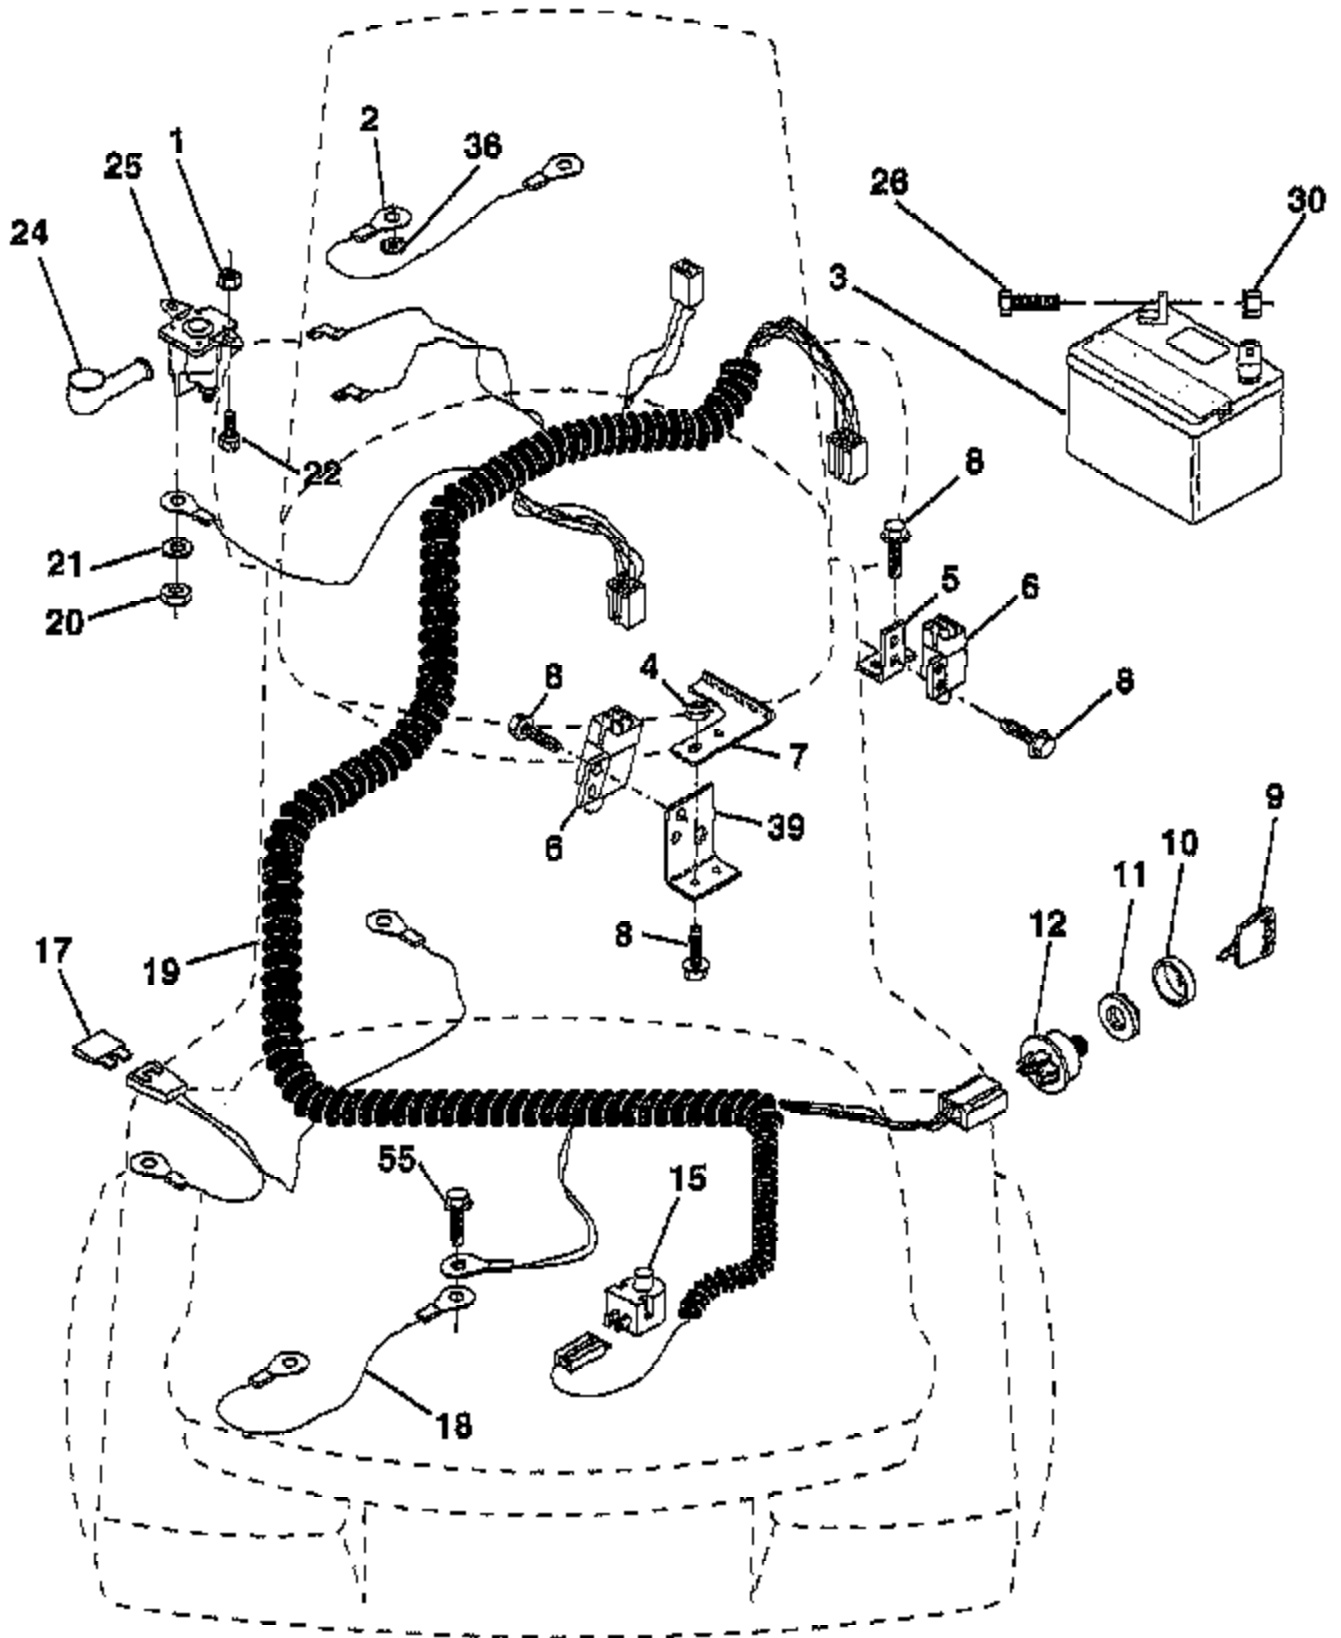

TRACTOR - - MODEL NUMBER RE91R12C

DASH

Ref #	Part Number	Qty	Description
1	141523		CAP BLK FUEL LR
2	138393		TANK.ASM.DASH.LR
3	123487X		HOSE CLAMP
4	8544R		SUB= 295J
5	8548R		FUEL LINE T
6	73640400		NUT HXKEP 1/4X20
7	2751R		CLIP T
8	19091216		WASHER PM
9	74760428		BOLT
10	19091413		WASHER
11	121249X		SPACER SPLIT
12	3720R		SPRING M
13	126450X		"KNOB,HGT RETAINER"
14	126115X		KNOB
15	122023X		ADJUSTER QUAD
16	124346X		NUT
17	72110404		BOLT
18	130745		SUPT ASSY DASH
19	134744		CROSS BRACE
20	17060408		SCREW.1/4-20X1/2
21	134014		PLUG DOME

TRACTOR -- MODEL NUMBER RE91R12C

ELECTRICAL

Ref #	Part Number	Qty	Description
	REFER		REFER TO IMAGE
1	73640400		NUT HXKEP 1/4X20
2	4560J		SUB= 2957J
3	144924		SUB= 123899X
4	69180		LOCKNUT
5	108236X		BRACKET LT
6	109553X		SWITCH INTERLOCKT
7	146374		KEEPER.ACTUAT.LR.
8	17021008		SCREW
9	140402		KEY STEEL DELTA
10	141226		COVER KEY SWITCH
11	140400		SUB= 145774
12	163088		SWITCH.IGNITION
15	121305X		SWITCH SEAT
17	108824X		FUSE HYT
18	128353		CABLE ASSY
19	146063		HARNESS.IGN.FEND.
20	73350400		NUT
21	10090400		SUB= 10040400
22	71110408		BOLT HXHD FIN
24	131563		SUB= 154336
25	145673		SUB= 146154
26	74760412		BOLT LT
30	73510400		NUT
36	11150400		LOCKWASHER
39	141735		BRACKET SWT CLUTC
55	17490508		SCREW LT

TRACTOR - - MODEL NUMBER RE91R12C

ENGINE / THROTTLE

Ref #	Part Number	Qty	Description
1	17060408		SCREW.1/4-20X1/2
2	132752		"CONTROL,THROTTLE"
3	SUPPLIER		CHECK WITH SUPPLIER
4	123528X		SCREW HEX HD CAP
5	10040500		LOCKWASHER
6	165291		SUB= 272293
7	11050600		LOCKWASHER
8	81328		SHOULDER BOLT ST
12	156448		MUFFLER-TECH 13HP
13	101326L		DEFLECTOR.222573
14	17030808		SUB= 17030814
15	137180		SUB= 532137180
17	17490624		SCREW LT
39	128861		NUT
41	73900500		"NUT HEX,LOCK,FLAN"