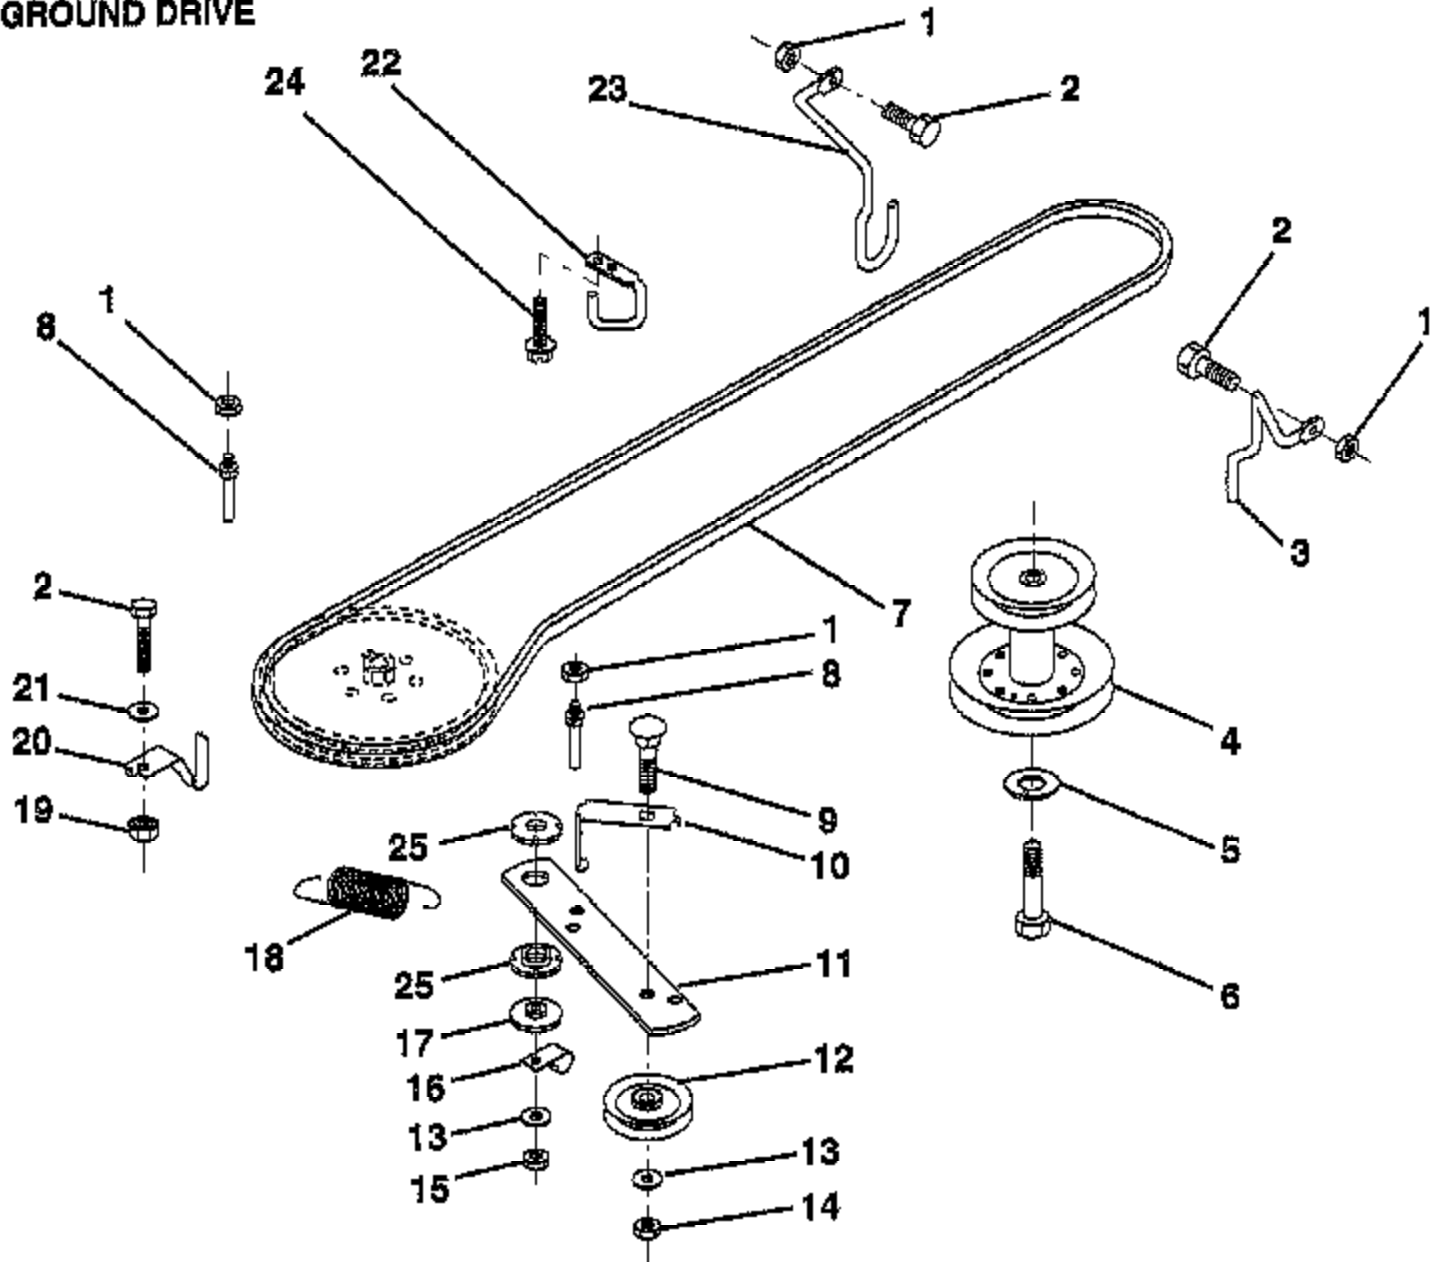

TRACTOR - - MODEL NUMBER RE91R12C

FRONT AXLE

Ref #	Part Number	Qty	Description
1	121232X		CAP
2	12000029		RING
3	121748X		WASHER
4	3366R		COL. SRTG. BEAR.
5	142033		AXLE ASM FRONT
6	6266H		WASHER .T
7	161826		SPINDLE.ASSY.RH
8	121749X		WASHER
9	76020412		COTTER PIN
10	19131316		WASHER
11	126847X		BUSHING.DRAGLINK
12	130465		TIE ROD
13	161827		SPINDLE.ASSY.LH
14	74011056		BOLT HEX 5/8-11
15	73901000		"NUT-LOC,FLANGE LT"
16	110438X		BEARING
17	6855M		ZERK M
18	19272016		WASHER

TRACTOR -- MODEL NUMBER RE91R12C

GROUND DRIVE

Ref #	Part Number	Qty	Description
1	73680500		SUB= 73690500
2	74760512		BOLT
3	141342		KEEPER RH
4	138029		PULLEY.ENGINE.LR
5	10040700		LOCKWASHER
6	71170744		HEX BOLT
7	126520X		V BELT
8	123405X		"KEEPER,DRIVE BELT"
9	72140612		BOLT
10	123396X		"KEEP,IDLER DR BEL "
11	150926		ARM-IDLER.DR.GRND
12	123674X		PULLEY.IDLER.FLAT
13	19131316		WASHER
14	73930600		LOCKNUT
15	73680600		SUB= 73690600
16	126471X		"CLIP,INSULATOR"
17	150932		SPACER
18	131459		SUB= 532131459
19	73510500		NUT
20	139919		KEEPER.BELT.T/A
21	19111016		WASHER
22	123404X		"KEEPER,FRA DR BEL "
23	140916		KEEPER MOWER LH
24	17720408		SCREW
25	150935		BUSHING.NYLON

TRACTOR - - MODEL NUMBER RE91R12C

TRANSAXLE

Ref #	Part Number	Qty	Description
1	123385X		PULLEY
2	12000028		SUB= 2267J
3	PARTSIMAGE		REFER TO PARTS IMAGE
3	SUPPLIER		CHECK WITH SUPPLIER
4	2228M		SUB= 2228M1
5	73680500		SUB= 73690500
6	72140506		BOLT
7	123378X		"STRAP,TORQUE"
8	17490512		SCREW
9	146682		SPRING.BRAKE.RETU
10	121749X		WASHER
11	123583X		SQUARE KEY
15	19171616		WASHER
16	124600X		"SUPT,HDLE SHT LH"
17	126293X		LINK SHIFT
18	74550412		BOLT.1/4-28.W/PAT
19	10040400		LOCKWASHER
20	19091210		WASHER LT
21	126292X		ARM SHIFT
22	105701X		WASH-SHFT PLT LT
23	106933X		KNOB T (1/2-HOLE)
24	128215		"ROD,SHIFT"
25	76020416		PIN COTTER 1/8
26	73810500		NUT.LOCK.5/16-24
28	128085		"SPRING,EXT"
29	128084		"SUPT,HDLE RH"
31	137057		SPACER AXLE
35	12000001		E-RING LT
36	17720408		SCREW
38	74490544		BOLT.HX.FLG.5/16