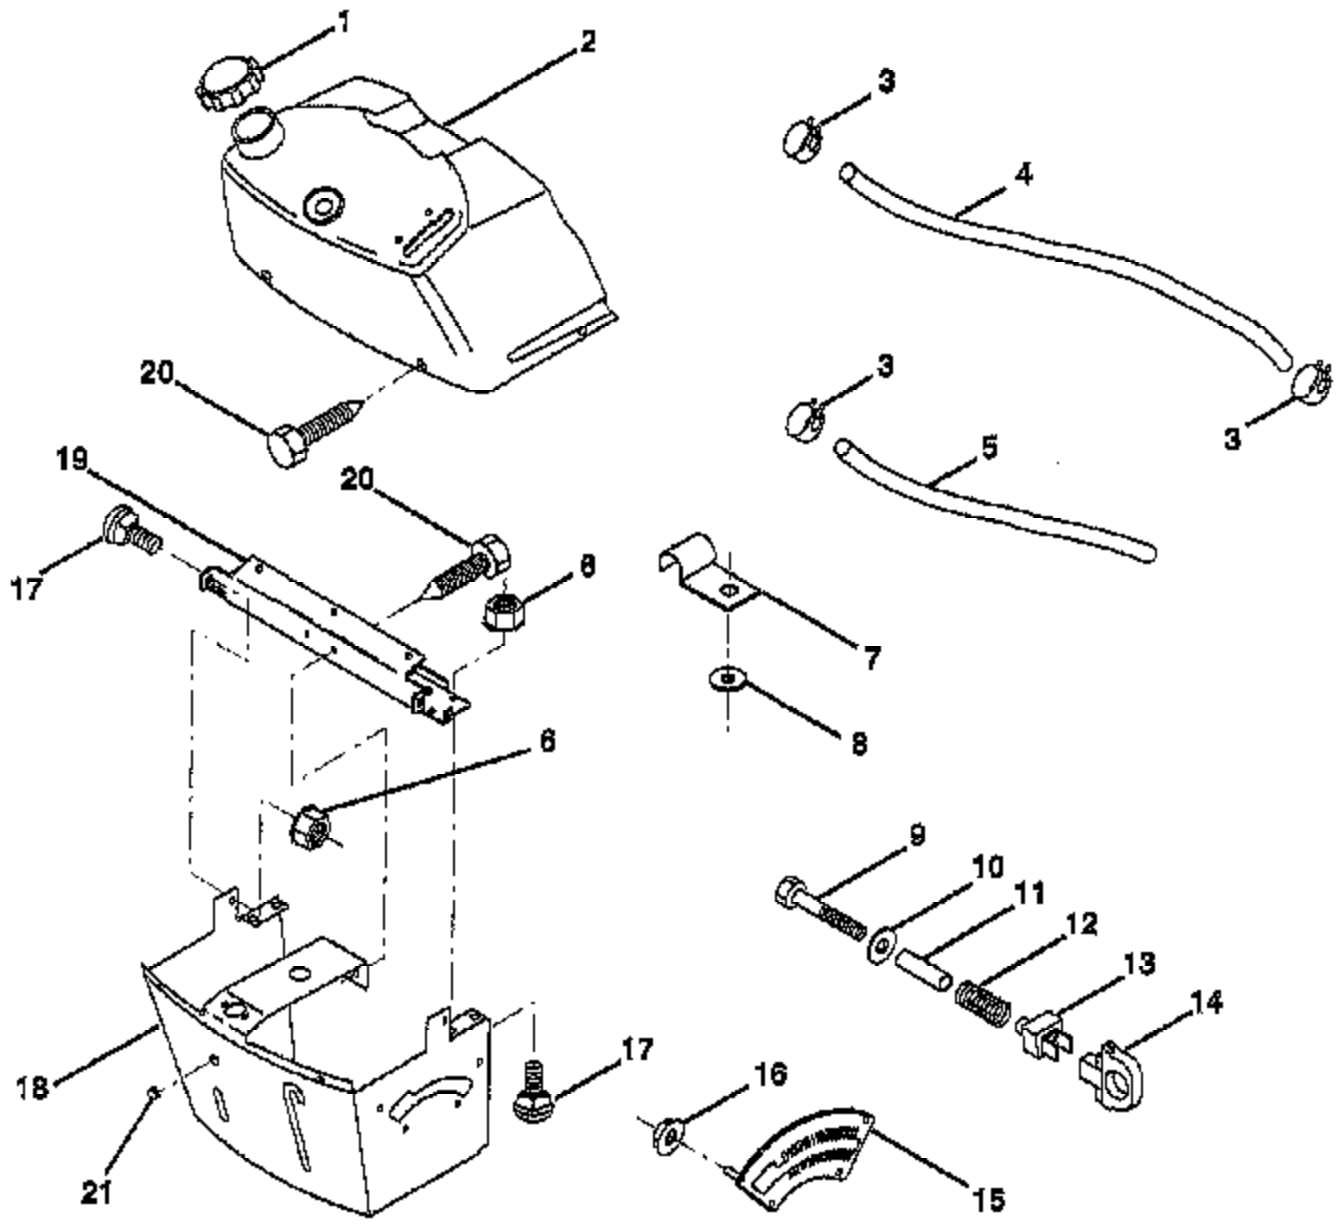

TRACTOR -- MODEL NUMBER RE91R12C

BRAKE / REAR MOWER LIFT ASSEMBLY

Ref #	Part Number	Qty	Description
1	71673		PLUNGER CAP T
2	123436X		"ROD,PARK BRAKE"
3	123437X		"BRKT,PARK BRAKE"
4	8156H		FOOT PEDAL COVER
5	122504X		"BRKT,CLU PEDAL LH"
6	76020312		SUB= 3145
7	19131016		WASHER
8	17490508		SCREW LT
9	76020412		COTTER PIN
10	19131316		WASHER
11	123543X		"ROD,FRT BRAKE"
12	139933		PEDAL ASM CL/BK36
13	123394X		"ROD,CLUTCH"
14	121978X		"BRKT,LIFT SHAFT"
15	133332		PVT BRAKE ARM ASM
16	19251816		WASHER T
17	12000034		KLIP RING
18	151332		SPRING ROD BRAKE
19	73350600		NUT
20	73800600		NUT
21	131460		SUB= 532131460
22	144585		TRUNNION.LIFT.
24	19132012		WASHER
25	4921H		SPRING.RETAINER
26	73930600		LOCKNUT
27	127369		"LINK, MOWER REAR"
28	140776		LIFT ASM MOW REAR
29	72110506		SUB= 72270506
30	73510500		NUT
31	3146R		RETAINER.SPRING
34	73680600		SUB= 73690600

TRACTOR - - MODEL NUMBER RE91R12C

DASH

Ref #	Part Number	Qty	Description
1	141523		CAP BLK FUEL LR
2	138393		TANK.ASM.DASH.LR
3	123487X		HOSE CLAMP
4	8544R		SUB= 295J
5	8548R		FUEL LINE T
6	73640400		NUT HXKEP 1/4X20
7	2751R		CLIP T
8	19091216		WASHER PM
9	74760428		BOLT
10	19091413		WASHER
11	121249X		SPACER SPLIT
12	3720R		SPRING M
13	126450X		"KNOB,HGT RETAINER"
14	126115X		KNOB
15	122023X		ADJUSTER QUAD
16	124346X		NUT
17	72110404		BOLT
18	130745		SUPT ASSY DASH
19	134744		CROSS BRACE
20	17060408		SCREW.1/4-20X1/2
21	134014		PLUG DOME

TRACTOR - - MODEL NUMBER RE91R12C

ENGINE / THROTTLE

Ref #	Part Number	Qty	Description
1	17060408		SCREW.1/4-20X1/2
2	132752		"CONTROL,THROTTLE"
3	SUPPLIER		CHECK WITH SUPPLIER
4	123528X		SCREW HEX HD CAP
5	10040500		LOCKWASHER
6	165291		SUB= 272293
7	11050600		LOCKWASHER
8	81328		SHOULDER BOLT ST
12	156448		MUFFLER-TECH 13HP
13	101326L		DEFLECTOR.222573
14	17030808		SUB= 17030814
15	137180		SUB= 532137180
17	17490624		SCREW LT
39	128861		NUT
41	73900500		"NUT HEX,LOCK,FLAN"