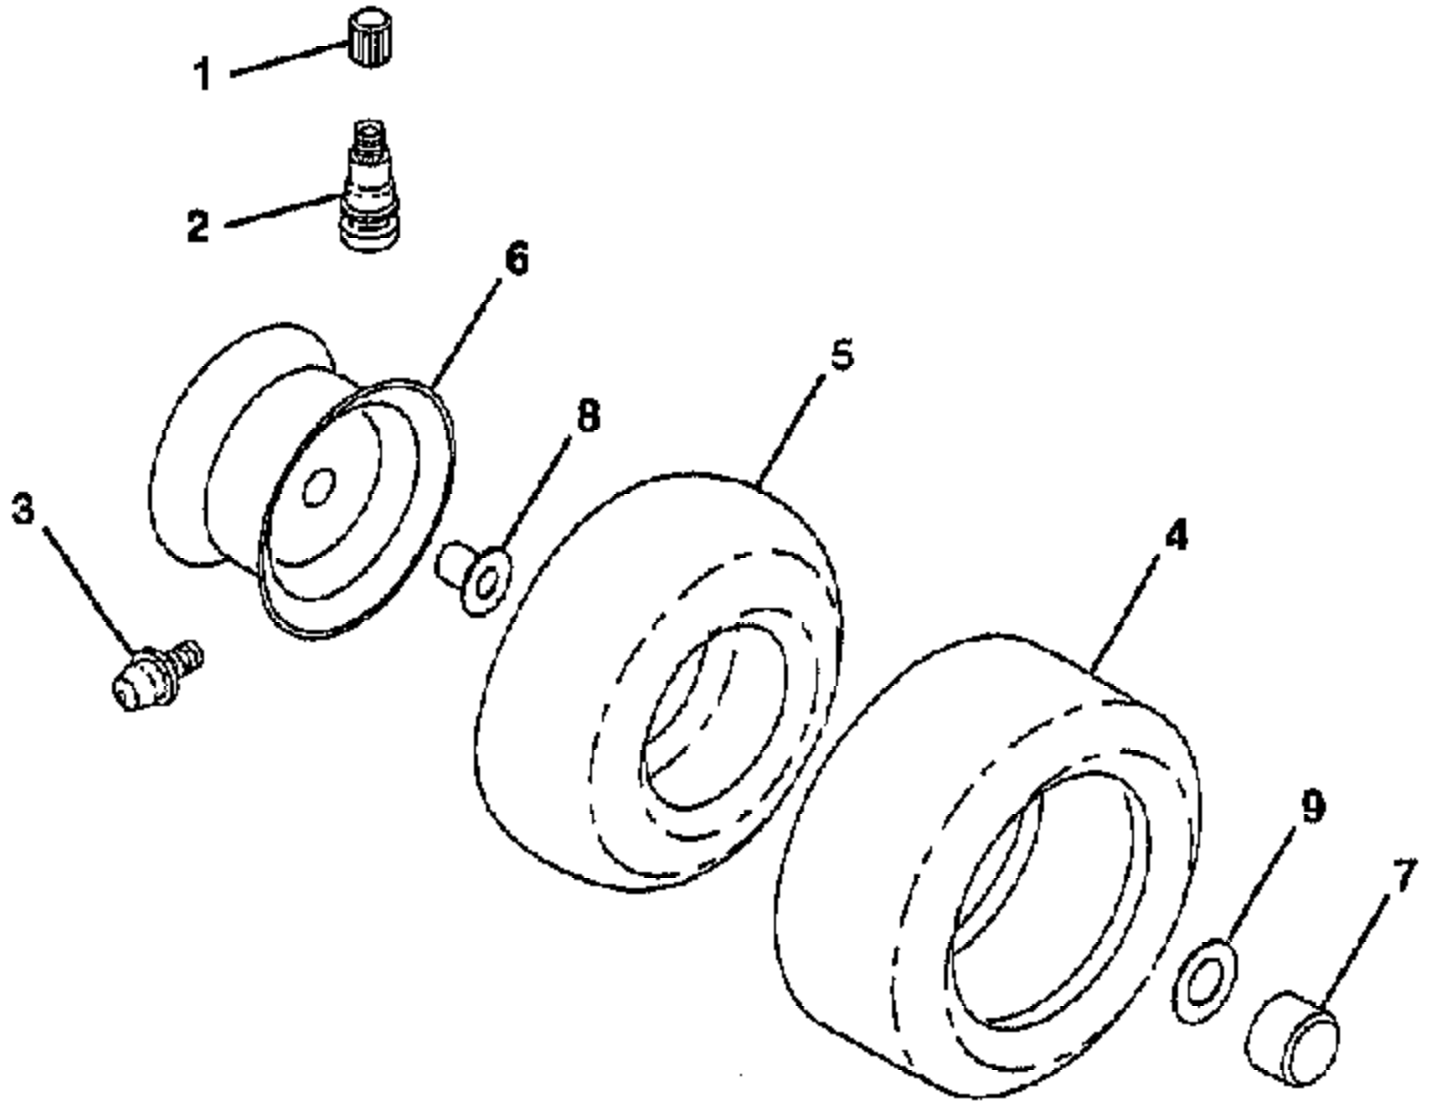

TIRES & WHEELS

Ref #	Part Number	Qty	Description
1	59192		VALVE CAP
2	65139		VALVE STEM LT
3	278H		FITTING LT
4	124142X		SUB= 123410X
4	124143X		SUB= 122075X
5	PARTSIMAGE		REFER TO PARTS IMAGE
5	59904		TUBE.5.3/4.5/6
5	8134H		TUBE.16X6.5/7.5-8
6	137237X427		"RIM FRONT 6""
6	140325X427		"RIM ASM REAR 8""
7	104757X		HUB CAP
8	9040H		"FLANGE, BEARING"
9	121748X		WASHER
	144334		SEALANT.TIRE 10 OZ. TUBE