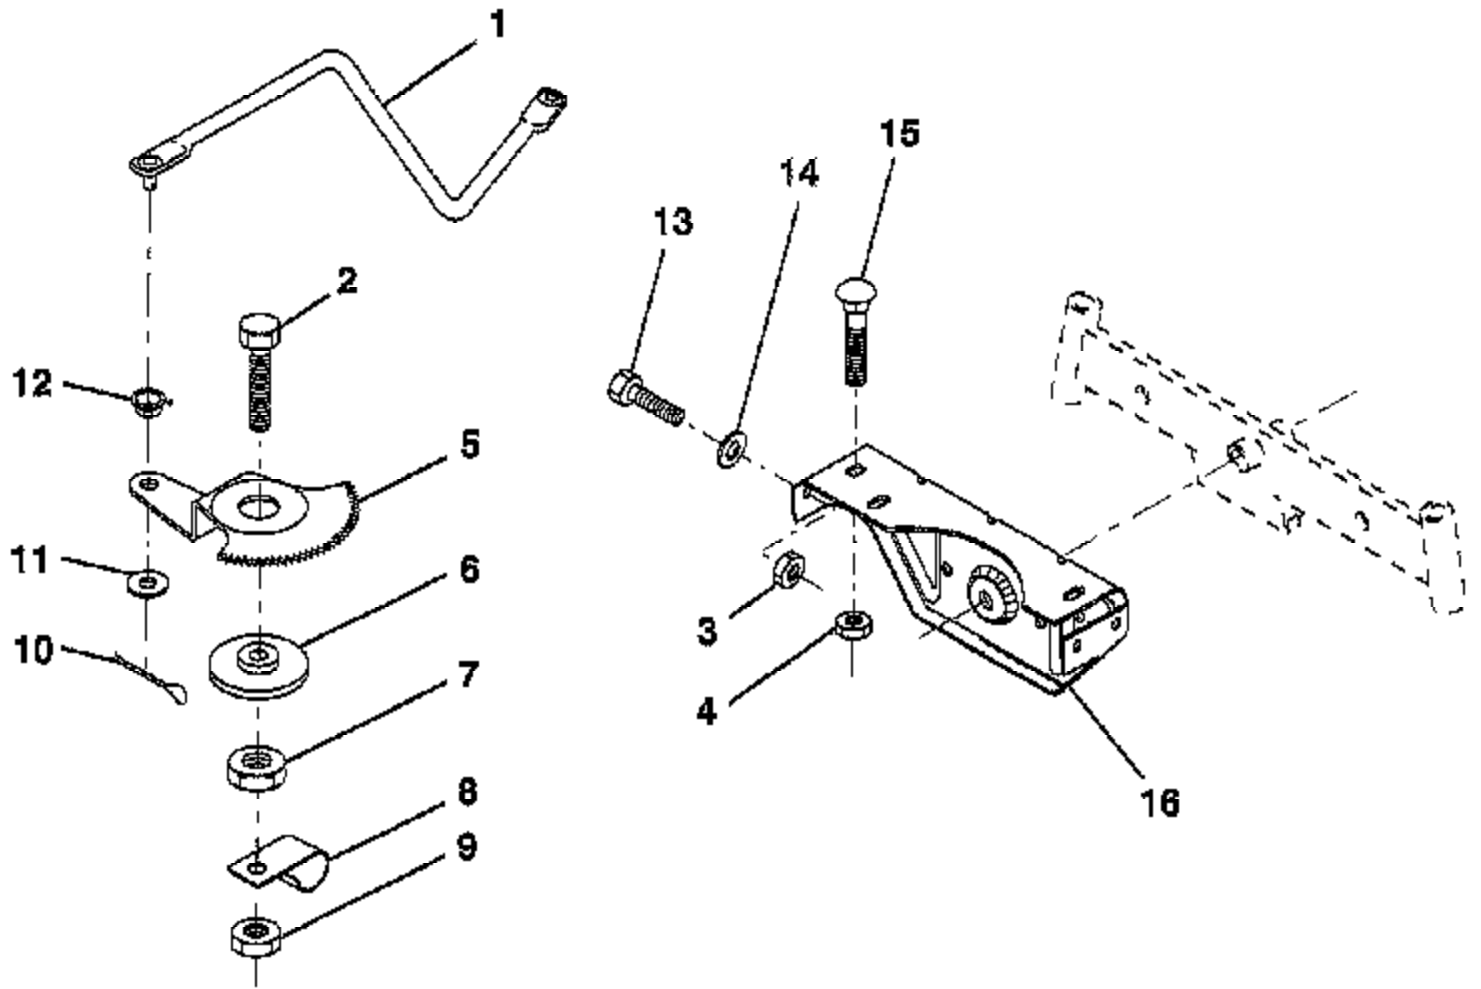

Ref #	Part Number	Qty	Description
1	132566		DRAG LINK
2	74780828		"BOLT,HEX"
3	73680500		SUB= 73690500
4	73680600		SUB= 73690600
5	121926X		GEAR SECTOR
6	121927X		BUSHING
7	73030800		NUT
8	126472X		CLIP INSULATOR
9	73680800		NUT LTV
10	76020412		COTTER PIN
11	19131316		WASHER
12	126847X		BUSHING.DRAGLINK
13	74760512		BOLT
14	19111416		WASHER
15	72110606		BOLT
16	137096		SUPT AXLE FRONT