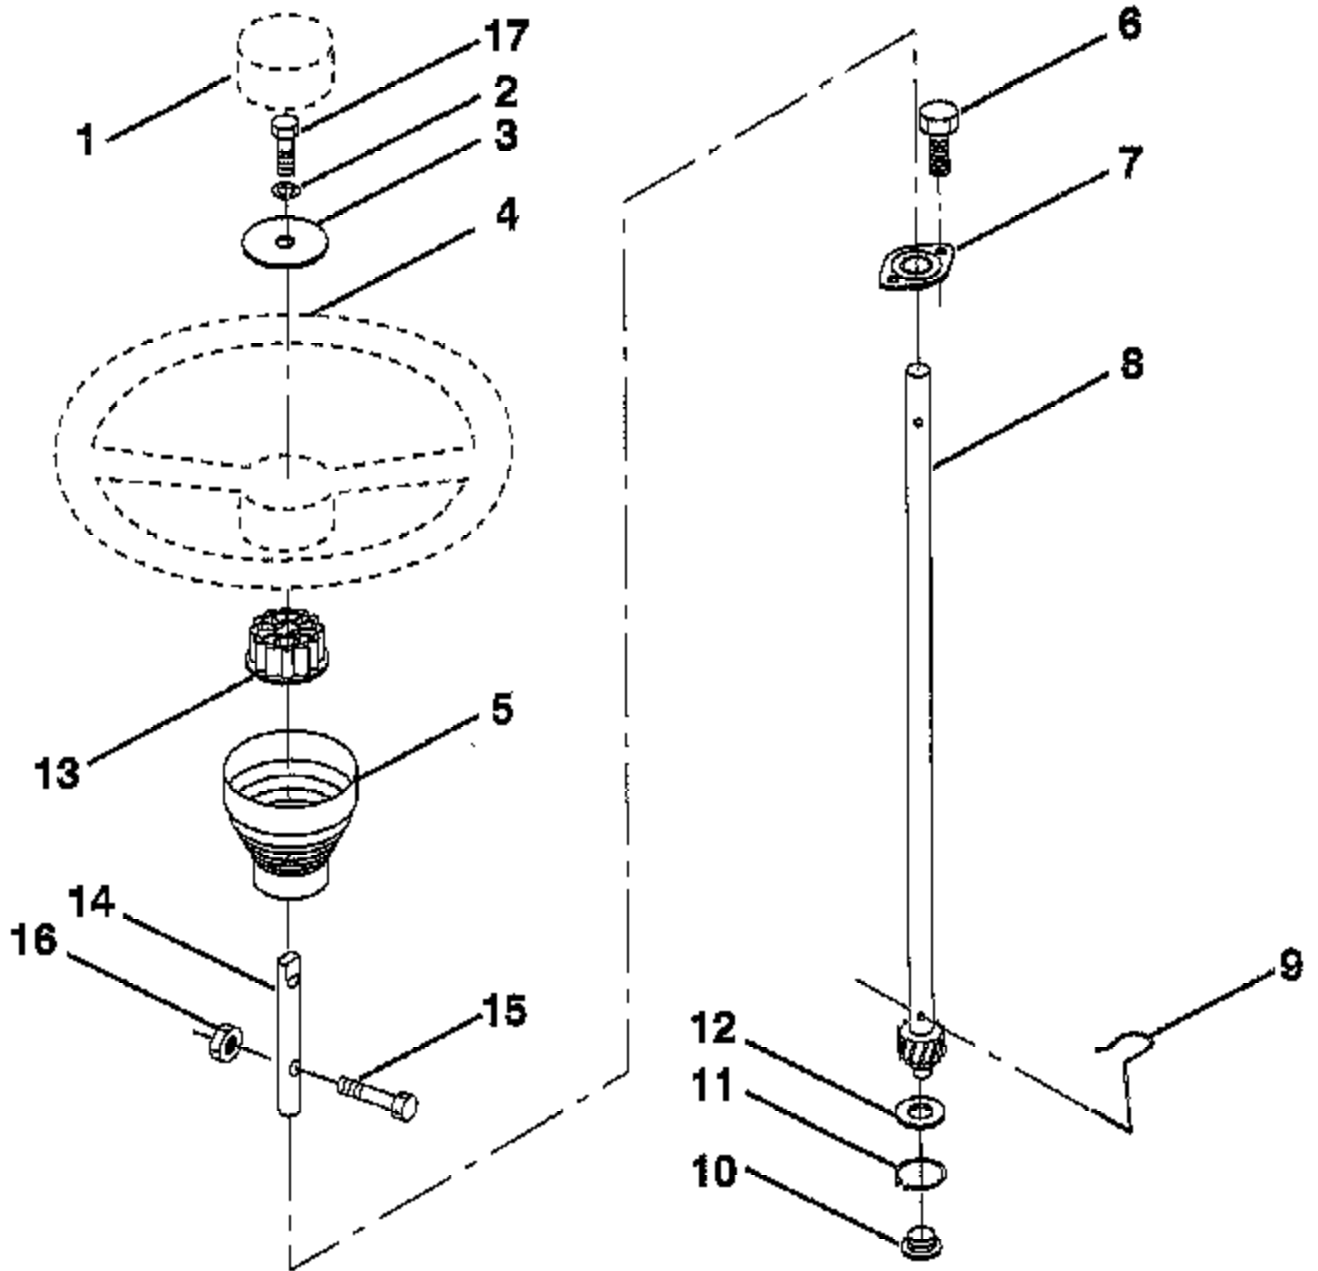

TRACTOR -- MODEL NUMBER RE91R12C

STEERING WHEEL

Ref #	Part Number	Qty	Description
1	133742		ST WHL INSERT CAP
2	10040600		LOCKWASHER
3	19133808		WASHER T
4	133741		SUB= 150547
5	121897X		SLEEVE STEERING
6	152927		"SCREW-TT,10-32 FL"
7	155104		BUSHING.STR.623
8	147391		SHAFT.STEERING.LR
9	124210X		STEERING CLIP
10	123438X		BUSHING STEER LWR
11	12000045		RING
12	19211616		WASHER LT
13	100711L		ADAPTER LT
14	153720		EXT SHAFT STEERIN
15	74780520		BOLT
16	73800500		NUT
17	74780616		BOLT