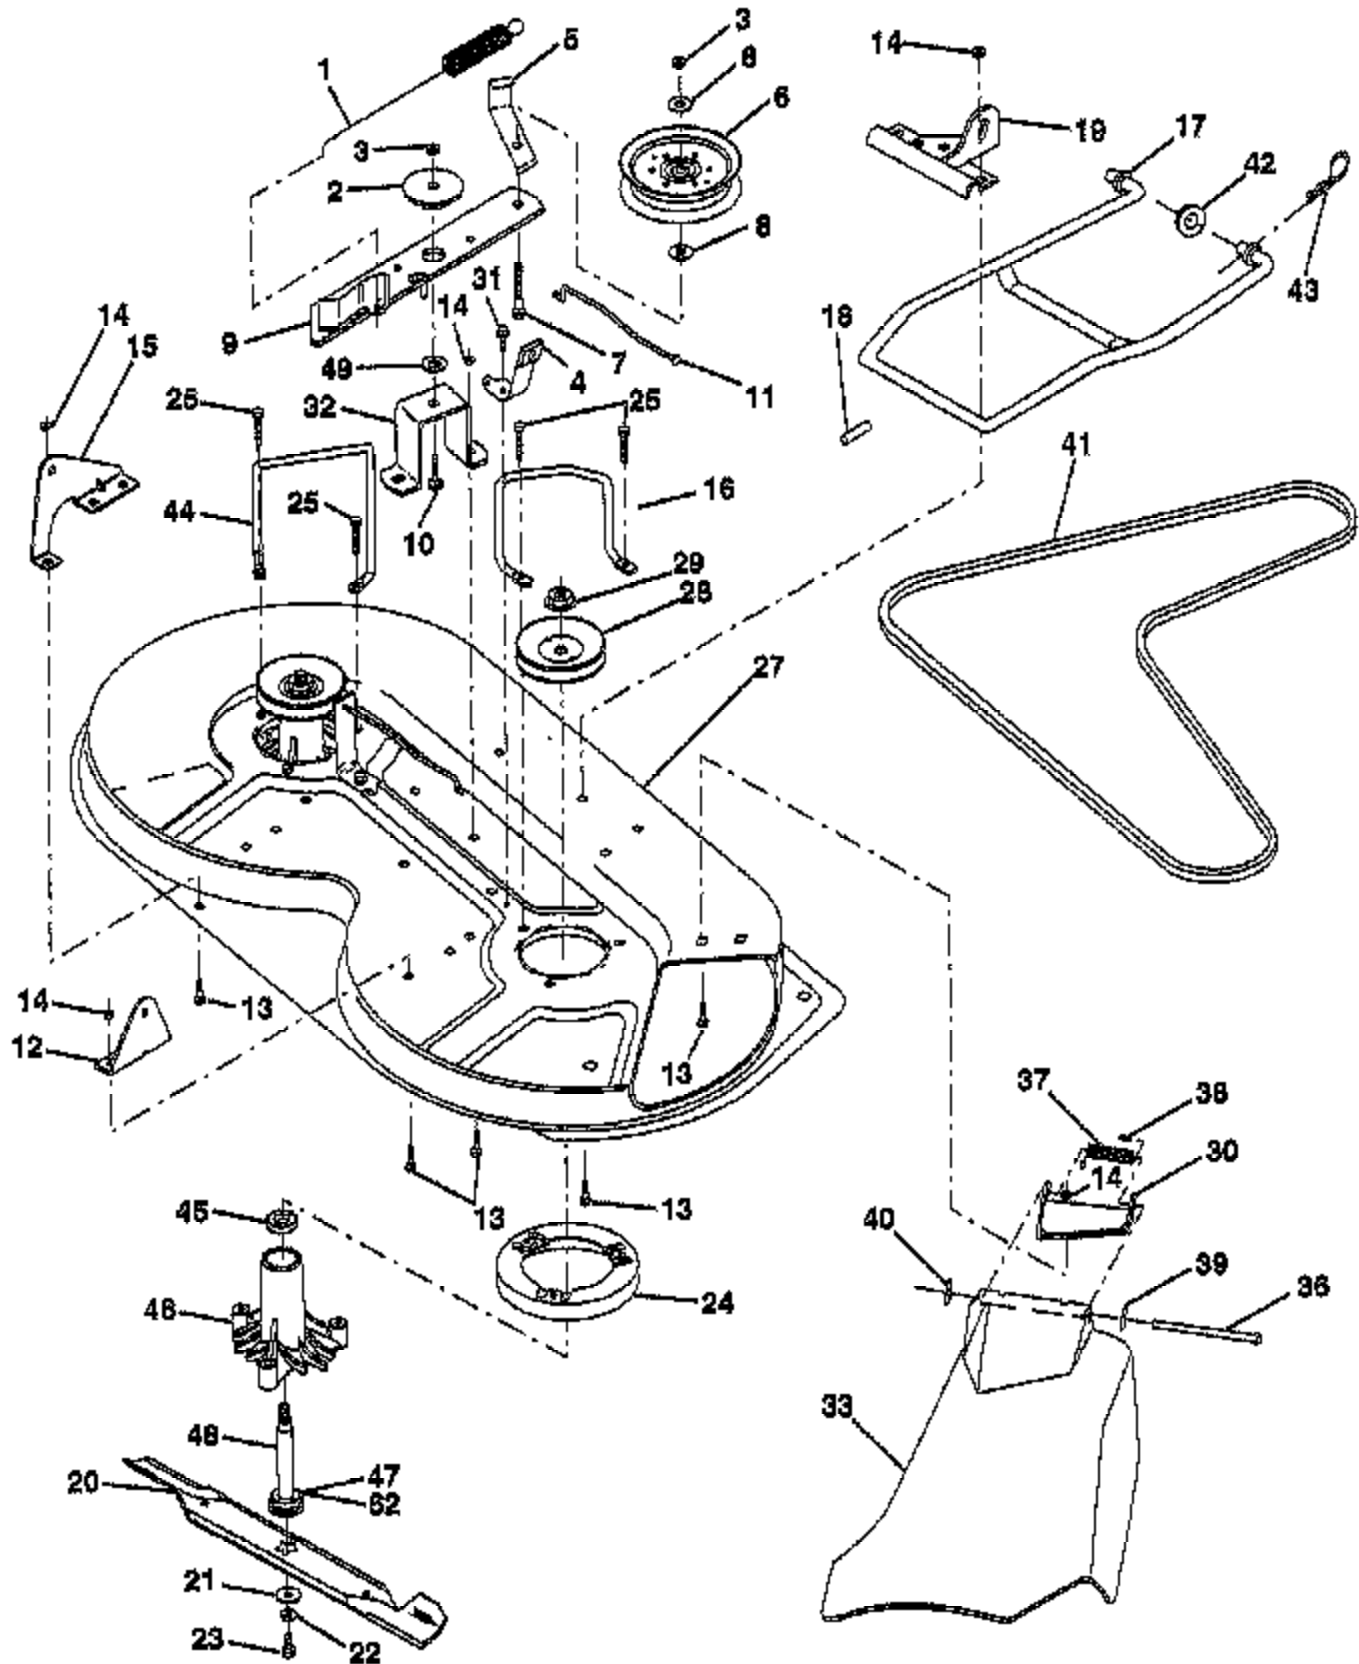

TRACTOR -- MODEL NUMBER RE91R12C

MOWER DECK

Ref #	Part Number	Qty	Description
1	140064		SPRING CLUTCH MWR
2	122052X		SPACER RETAINER
3	73680600		SUB= 73690600
4	130840		BRAKE ASM
5	131251		IDLER BELT GUIDE
6	121316X		PULLEY IDLER
7	72110616		BOLT
8	19131410		WASHER
9	127744		SUB= 140092
10	72140610		BOLT.3/8-14X1.25
11	130841		BRAKE ROD
12	127356		"BRKT,LIFT REAR"
13	72140506		BOLT
14	73680500		SUB= 73690500
15	127357		"BRKT,LIFT REAR LH"
16	153298		"KEEPER-BELT,RH"
17	128508		MOWER LINK STAB
18	128511		"PIN,GROOVE"
19	127380		"BRKT,LINK STABLI"
20	138496		"BLADE.36"" HIPERF"
21	140296		WASHER.HARD.BLADE
22	10030600		SUB= 10040600
23	850857		BLADE BOLT
24	140329		STRIPPER RND MWR
25	157722		"SCREW-THD ROLL,WA"
27	156600		"HOUSING-MOWER,36""
28	153531		PULLEY.MAND.36/46
29	137266		SUB= 139729
30	136631		SUB= 532136631
31	17490508		SCREW LT
32	122051X		"SUPT,IDLER ARM"
33	131560		SUB= 532131560
36	121980X		HINGE ROD
37	123713X		SPRING TORSION
38	105304X		CAP-SLEEVE LT
39	19111016		WASHER
40	110452X		NUT PUSH M
41	131264		V-BELT.PRIM.78.5.
42	19171616		WASHER
43	3146R		RETAINER.SPRING
44	140608		KEEPER BELT LH
45	110485X		BEARING
46	128774		HSG ASM MANDREL
47	129895		BEARING.BALL
48	137645		SUB= 137646
49	133943		HARDENED WASHER
62	153390		WASHER.FELT.
	130794		MANDREL ASM
	156866		"DECK SERVICE.36""