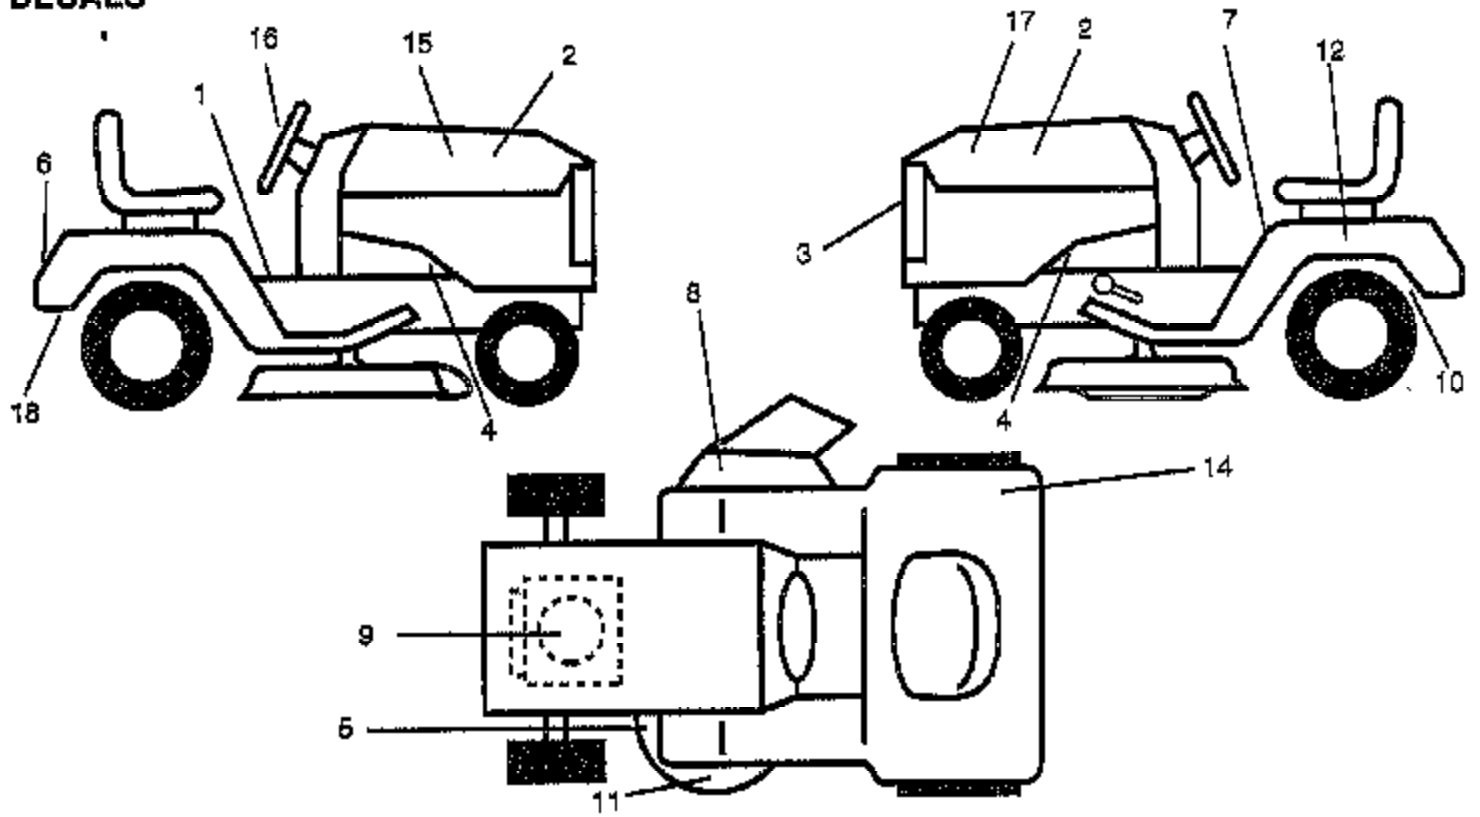

TRACTOR - - MODEL NUMBER RE91R12C

DECALS

Ref #	Part Number	Qty	Description
1	159739		DECAL CLUTCH/BRAK
2	157822		"DECAL INSERT,HOOD"
3	132627		GRILL DECAL
4	159736		"DECAL CHASSIS,HOT"
5	136830		DECAL.V.BELT
6	132628		FENDER DECAL
7	145498		DECAL.READ.O.MANU
8	145494		DECAL.DANGER.CUTF
9	64-1724-29		DECAL, ENGINE
10	162598		DECAL.DRAWBAR.LDL
11	135013		NLA
12	145005		DECAL.BATRY.3-3908
14	126187X		SUB= 532126187
15	141743		DECAL HD RLY RH
16	127075		"DECAL,STR WHL"
17	141744		DECAL HD RLY LH
18	145437		DECAL.EURO.ST.CE.
	138311		DECAL HANDLE LIFT
	157065		MANUAL.OPERATOR'S
	157216		MANUAL.OPERATOR'S
	167064		MANUAL, REPAIR PARTS
	C36		REAR BAGGER
	MK360		MULCHER, KIT