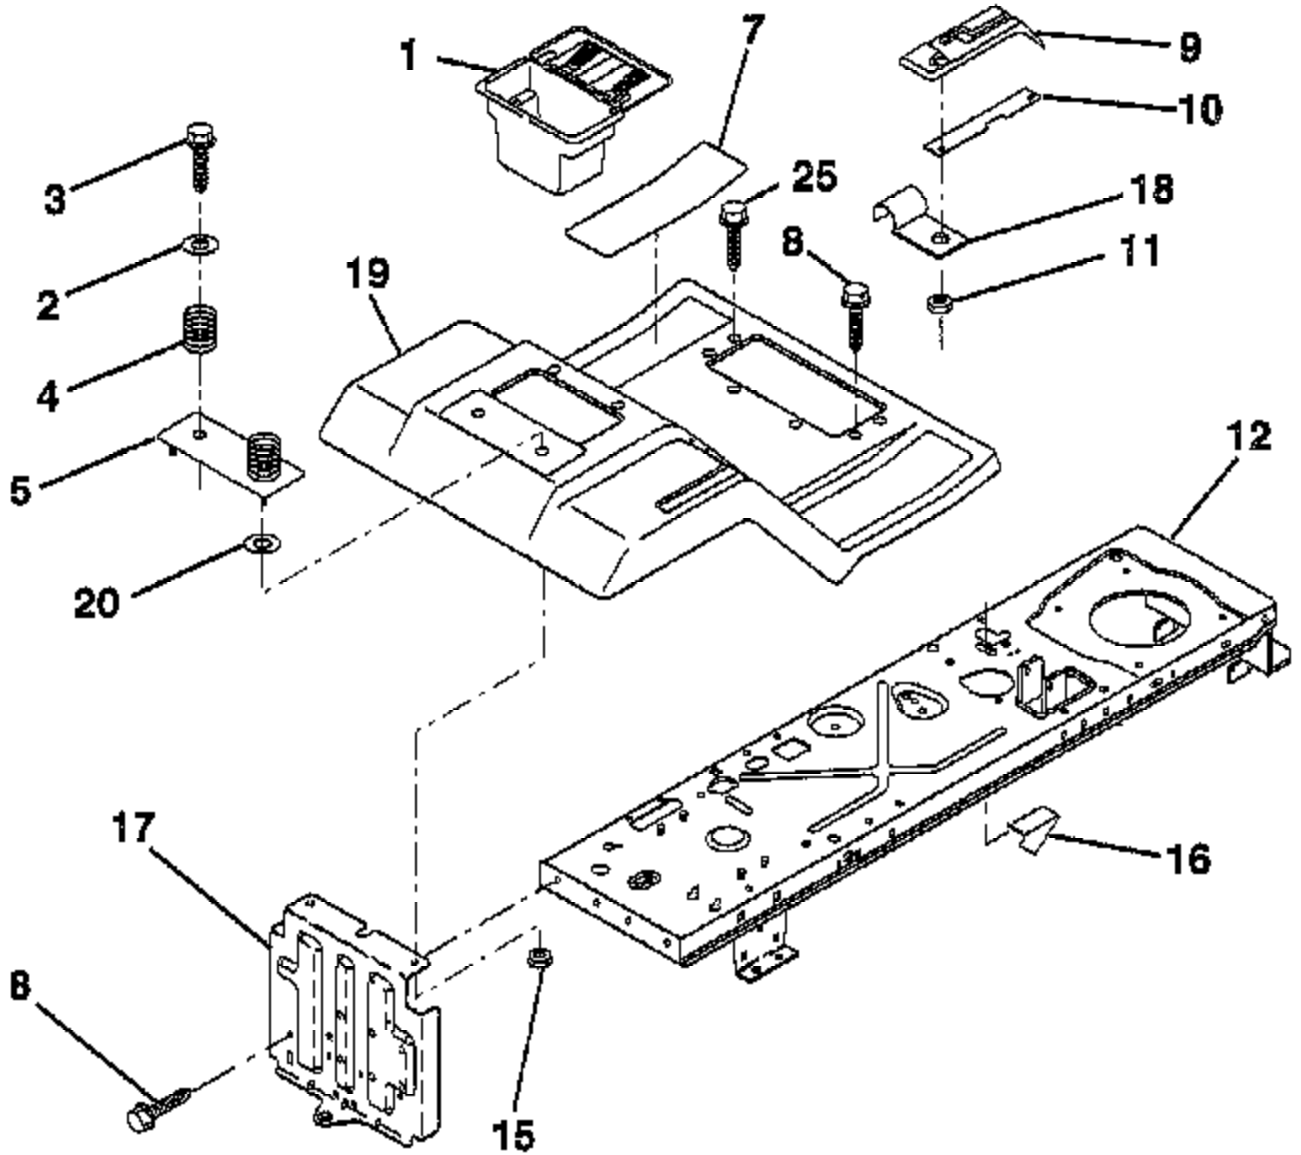

TRACTOR - - MODEL NUMBER RE91R12C

FENDER / CHASSIS

Ref #	Part Number	Qty	Description
1	156417		"CASE,BATTERY.MECH"
2	19132012		WASHER
3	17490612		SCREW
4	124181X		SPRING COMPRESSIO
5	127115X505		BTRY FENDER PLATE
7	124144X		PAD FOOTREST
8	17490512		SCREW
9	126996X428		CONSOLE.SHT.4SP.
10	139783		PLATE LOCK SHIFT
11	124346X		NUT
12	145190		CHASSIS.WELD.ASM.
15	73640400		NUT HXKEP 1/4X20
16	141736		SUB= 146613
17	140782		DRAWBAR ASM LR
18	126470X		"CLIP,INSULATOR"
19	140955X505		FENDER/FOOT MS505
20	19091413		WASHER
25	17190516		SCREW