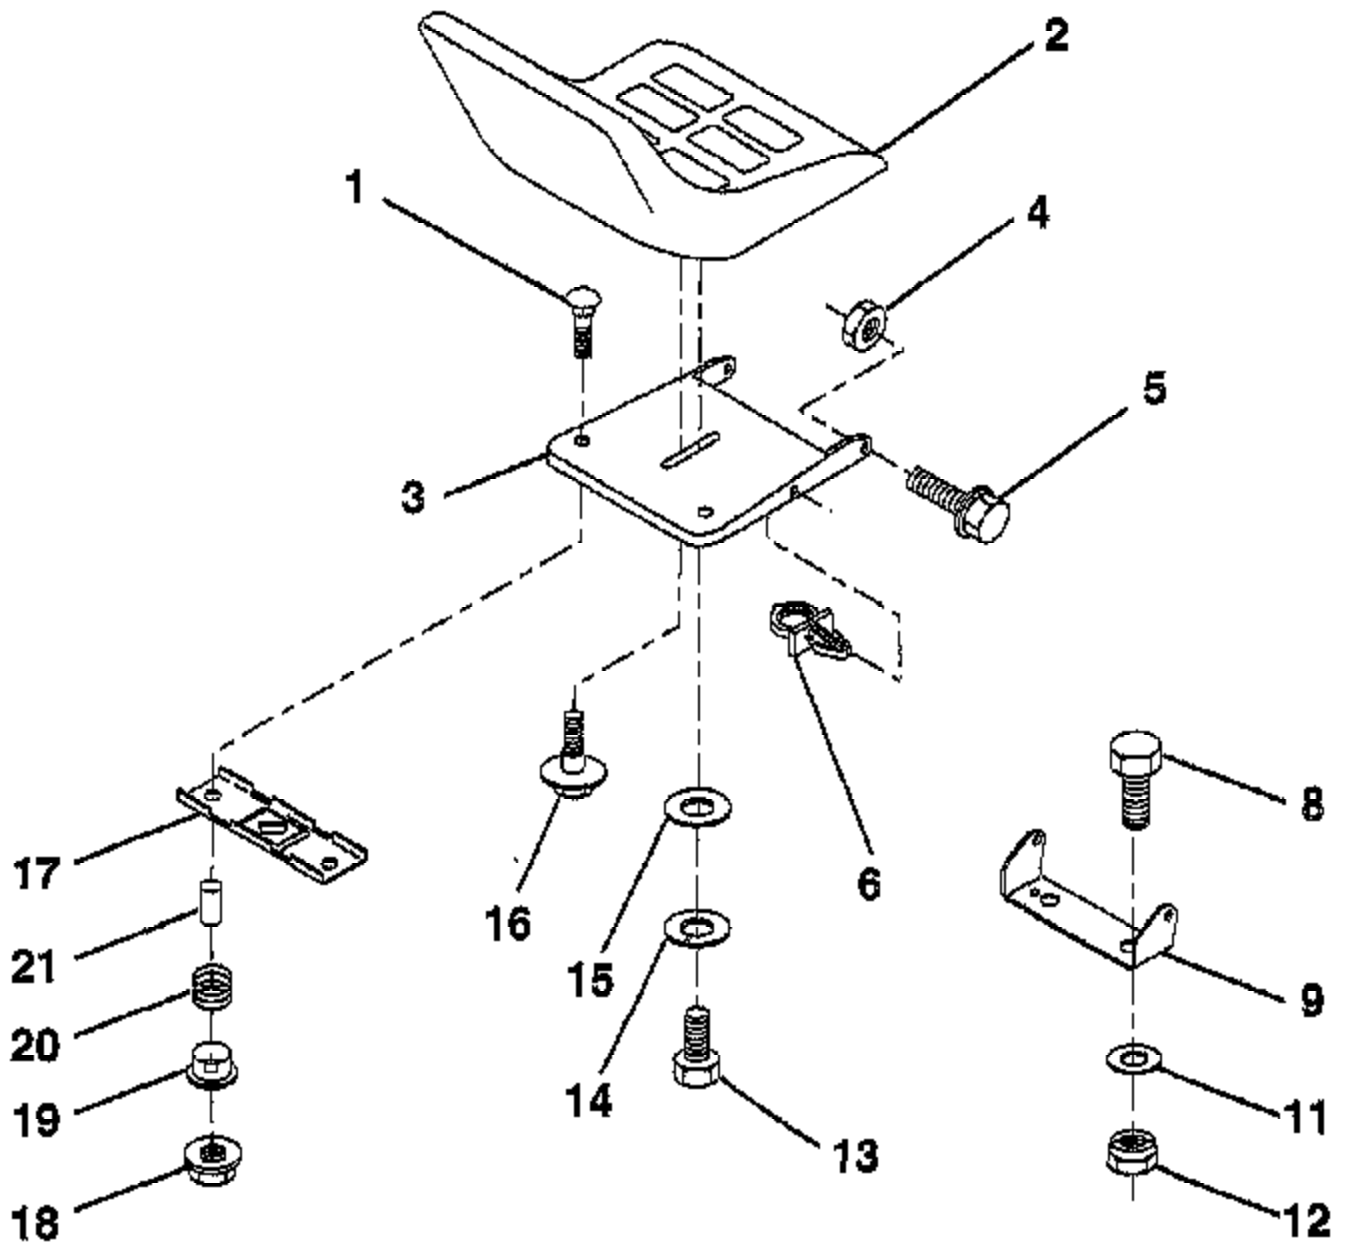

TRACTOR - - MODEL NUMBER RE91R12C

SEAT

Ref #	Part Number	Qty	Description
1	72050412		BOLT-RD HD SQ NK
2	127426X		SUB= 140119
3	155925		PAN-SEAT
4	73800500		NUT
5	153236		"BOLT,SHOULDER"
6	145006		CLIP.PUSH-IN.HING
8	74760616		BOLT
9	140551		BRACKET PVT SEAT
11	19133210		WASHER
12	73800600		NUT
13	74780814		BOLT
14	10040800		LOCKWASHER
15	19171912		WASHER
16	127018X		"BOLT,SHOULDER"
17	121246X		BRKT SWITCH
18	123976X		SUB= 73900400
19	121248X		BUSHING
20	121250X		SPRING
21	134300		SPLIT SPACER