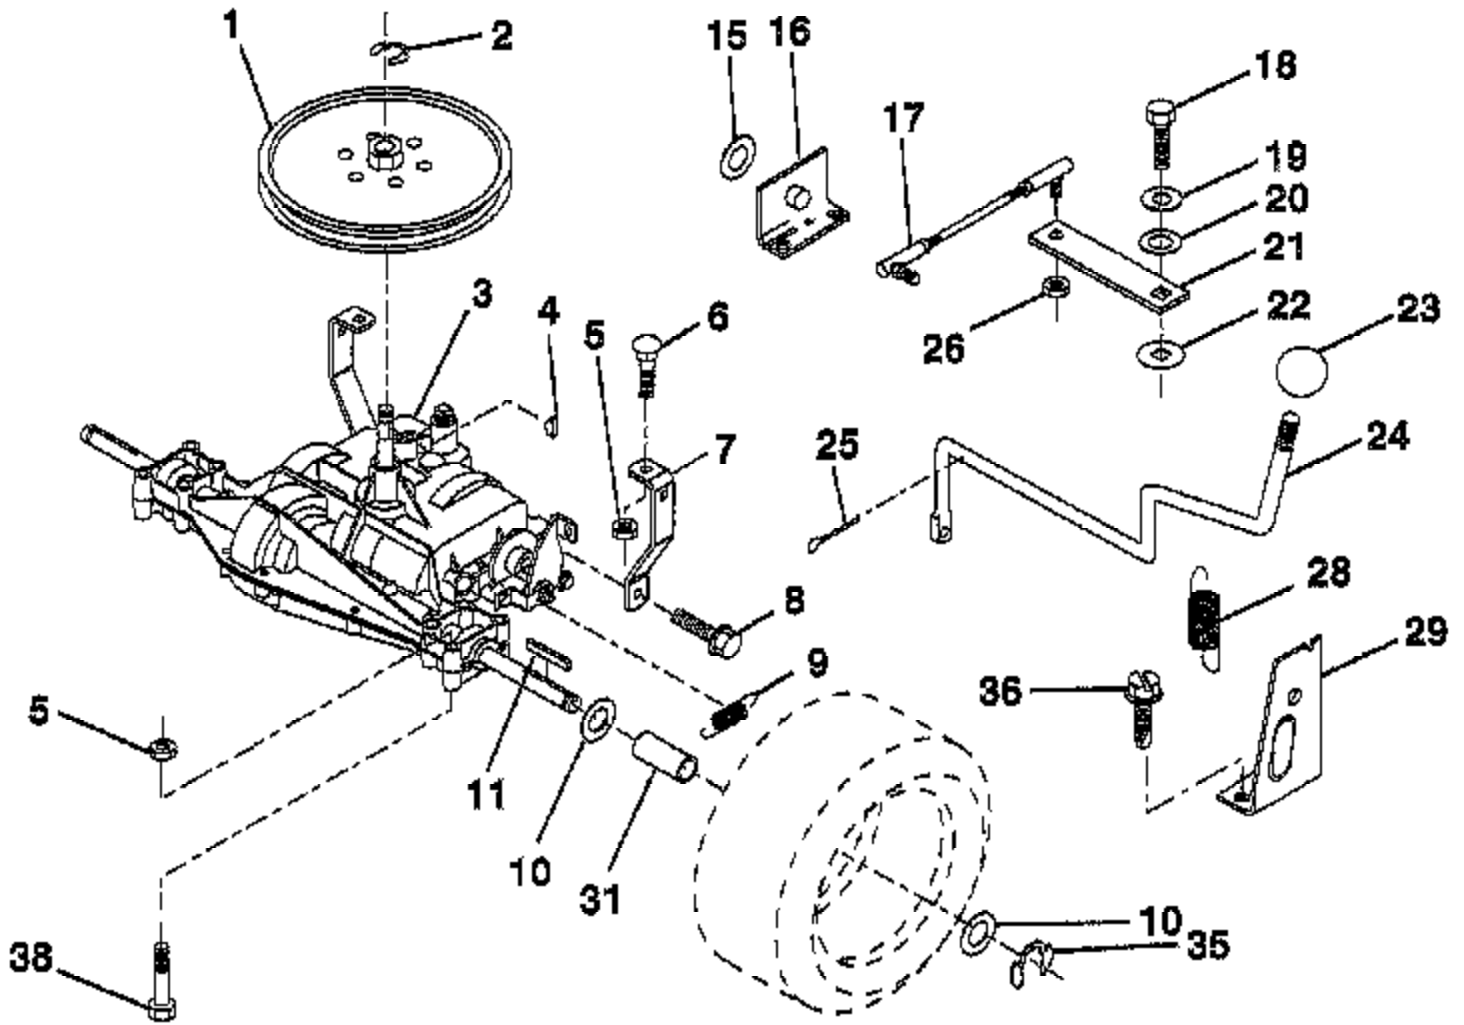

TRACTOR -- MODEL NUMBER RE91R12C

STEERING WHEEL

Ref #	Part Number	Qty	Description
1	133742		ST WHL INSERT CAP
2	10040600		LOCKWASHER
3	19133808		WASHER T
4	133741		SUB= 150547
5	121897X		SLEEVE STEERING
6	152927		"SCREW-TT,10-32 FL"
7	155104		BUSHING.STR.623
8	147391		SHAFT.STEERING.LR
9	124210X		STEERING CLIP
10	123438X		BUSHING STEER LWR
11	12000045		RING
12	19211616		WASHER LT
13	100711L		ADAPTER LT
14	153720		EXT SHAFT STEERIN
15	74780520		BOLT
16	73800500		NUT
17	74780616		BOLT

TIRES & WHEELS

Ref #	Part Number	Qty	Description
1	59192		VALVE CAP
2	65139		VALVE STEM LT
3	278H		FITTING LT
4	124142X		SUB= 123410X
4	124143X		SUB= 122075X
5	PARTSIMAGE		REFER TO PARTS IMAGE
5	59904		TUBE.5.3/4.5/6
5	8134H		TUBE.16X6.5/7.5-8
6	137237X427		"RIM FRONT 6""
6	140325X427		"RIM ASM REAR 8""
7	104757X		HUB CAP
8	9040H		"FLANGE, BEARING"
9	121748X		WASHER
	144334		SEALANT.TIRE 10 OZ. TUBE

TRACTOR - - MODEL NUMBER RE91R12C

TRANSAXLE

Ref #	Part Number	Qty	Description
1	123385X		PULLEY
2	12000028		SUB= 2267J
3	PARTSIMAGE		REFER TO PARTS IMAGE
3	SUPPLIER		CHECK WITH SUPPLIER
4	2228M		SUB= 2228M1
5	73680500		SUB= 73690500
6	72140506		BOLT
7	123378X		"STRAP,TORQUE"
8	17490512		SCREW
9	146682		SPRING.BRAKE.RETU
10	121749X		WASHER
11	123583X		SQUARE KEY
15	19171616		WASHER
16	124600X		"SUPT,HDLE SHT LH"
17	126293X		LINK SHIFT
18	74550412		BOLT.1/4-28.W/PAT
19	10040400		LOCKWASHER
20	19091210		WASHER LT
21	126292X		ARM SHIFT
22	105701X		WASH-SHFT PLT LT
23	106933X		KNOB T (1/2-HOLE)
24	128215		"ROD,SHIFT"
25	76020416		PIN COTTER 1/8
26	73810500		NUT.LOCK.5/16-24
28	128085		"SPRING,EXT"
29	128084		"SUPT,HDLE RH"
31	137057		SPACER AXLE
35	12000001		E-RING LT
36	17720408		SCREW
38	74490544		BOLT.HX.FLG.5/16