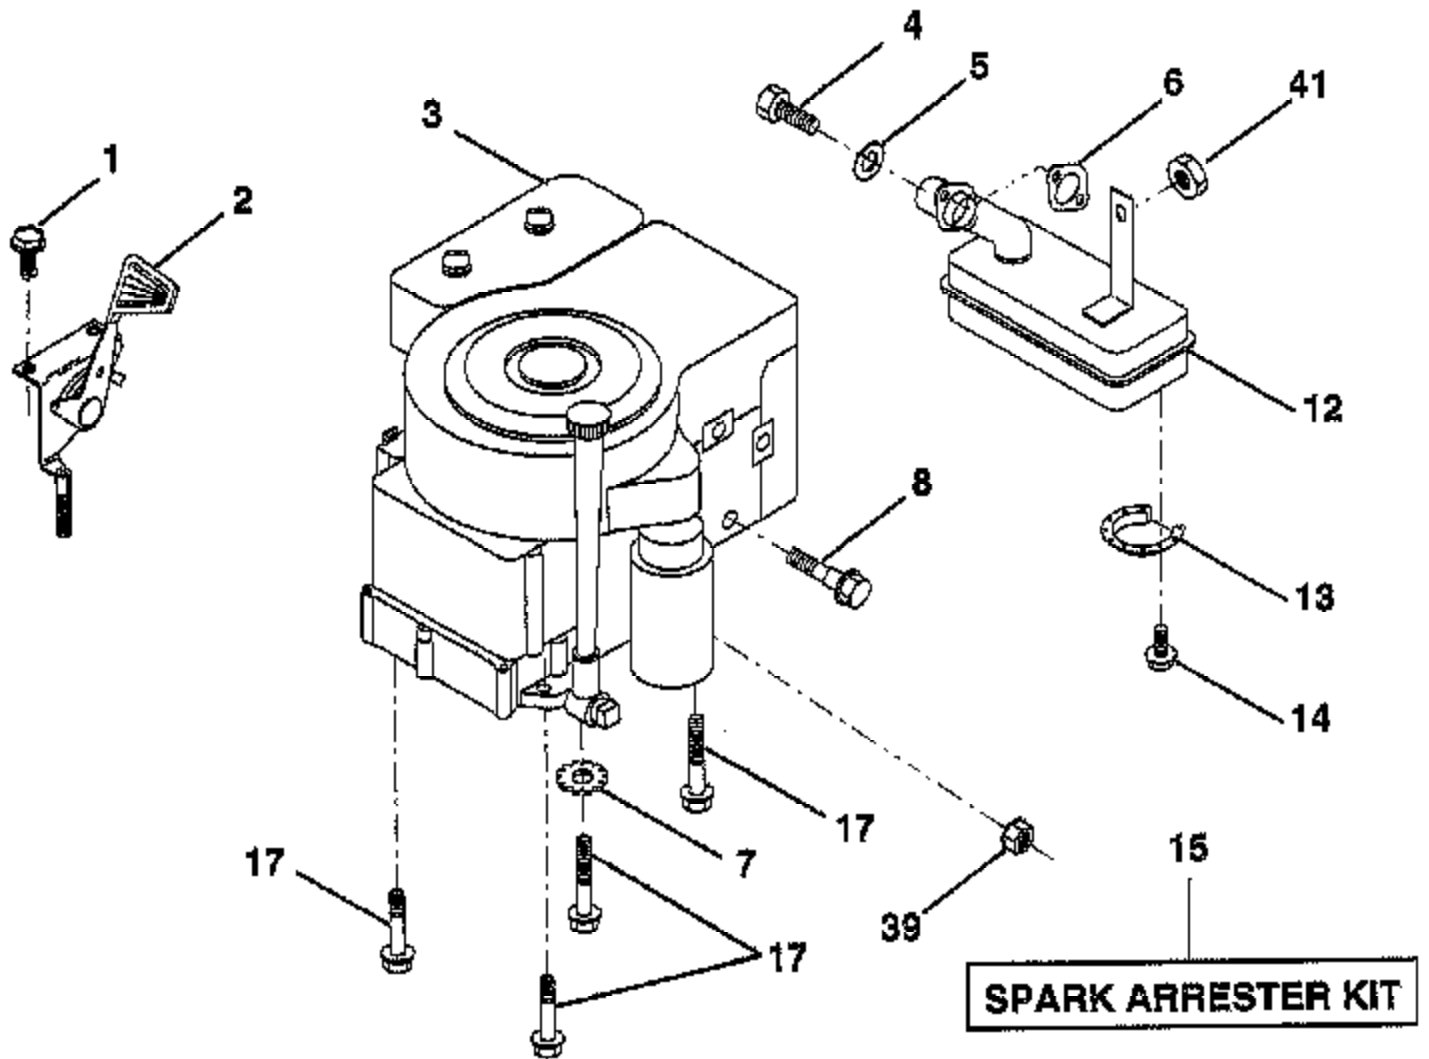

TRACTOR -- MODEL NUMBER RE91R12C

ELECTRICAL

Ref #	Part Number	Qty	Description
	REFER		REFER TO IMAGE
1	73640400		NUT HXKEP 1/4X20
2	4560J		SUB= 2957J
3	144924		SUB= 123899X
4	69180		LOCKNUT
5	108236X		BRACKET LT
6	109553X		SWITCH INTERLOCKT
7	146374		KEEPER.ACTUAT.LR.
8	17021008		SCREW
9	140402		KEY STEEL DELTA
10	141226		COVER KEY SWITCH
11	140400		SUB= 145774
12	163088		SWITCH.IGNITION
15	121305X		SWITCH SEAT
17	108824X		FUSE HYT
18	128353		CABLE ASSY
19	146063		HARNESS.IGN.FEND.
20	73350400		NUT
21	10090400		SUB= 10040400
22	71110408		BOLT HXHD FIN
24	131563		SUB= 154336
25	145673		SUB= 146154
26	74760412		BOLT LT
30	73510400		NUT
36	11150400		LOCKWASHER
39	141735		BRACKET SWT CLUTC
55	17490508		SCREW LT

TRACTOR - - MODEL NUMBER RE91R12C

ENGINE / THROTTLE

Ref #	Part Number	Qty	Description
1	17060408		SCREW.1/4-20X1/2
2	132752		"CONTROL,THROTTLE"
3	SUPPLIER		CHECK WITH SUPPLIER
4	123528X		SCREW HEX HD CAP
5	10040500		LOCKWASHER
6	165291		SUB= 272293
7	11050600		LOCKWASHER
8	81328		SHOULDER BOLT ST
12	156448		MUFFLER-TECH 13HP
13	101326L		DEFLECTOR.222573
14	17030808		SUB= 17030814
15	137180		SUB= 532137180
17	17490624		SCREW LT
39	128861		NUT
41	73900500		"NUT HEX,LOCK,FLAN"