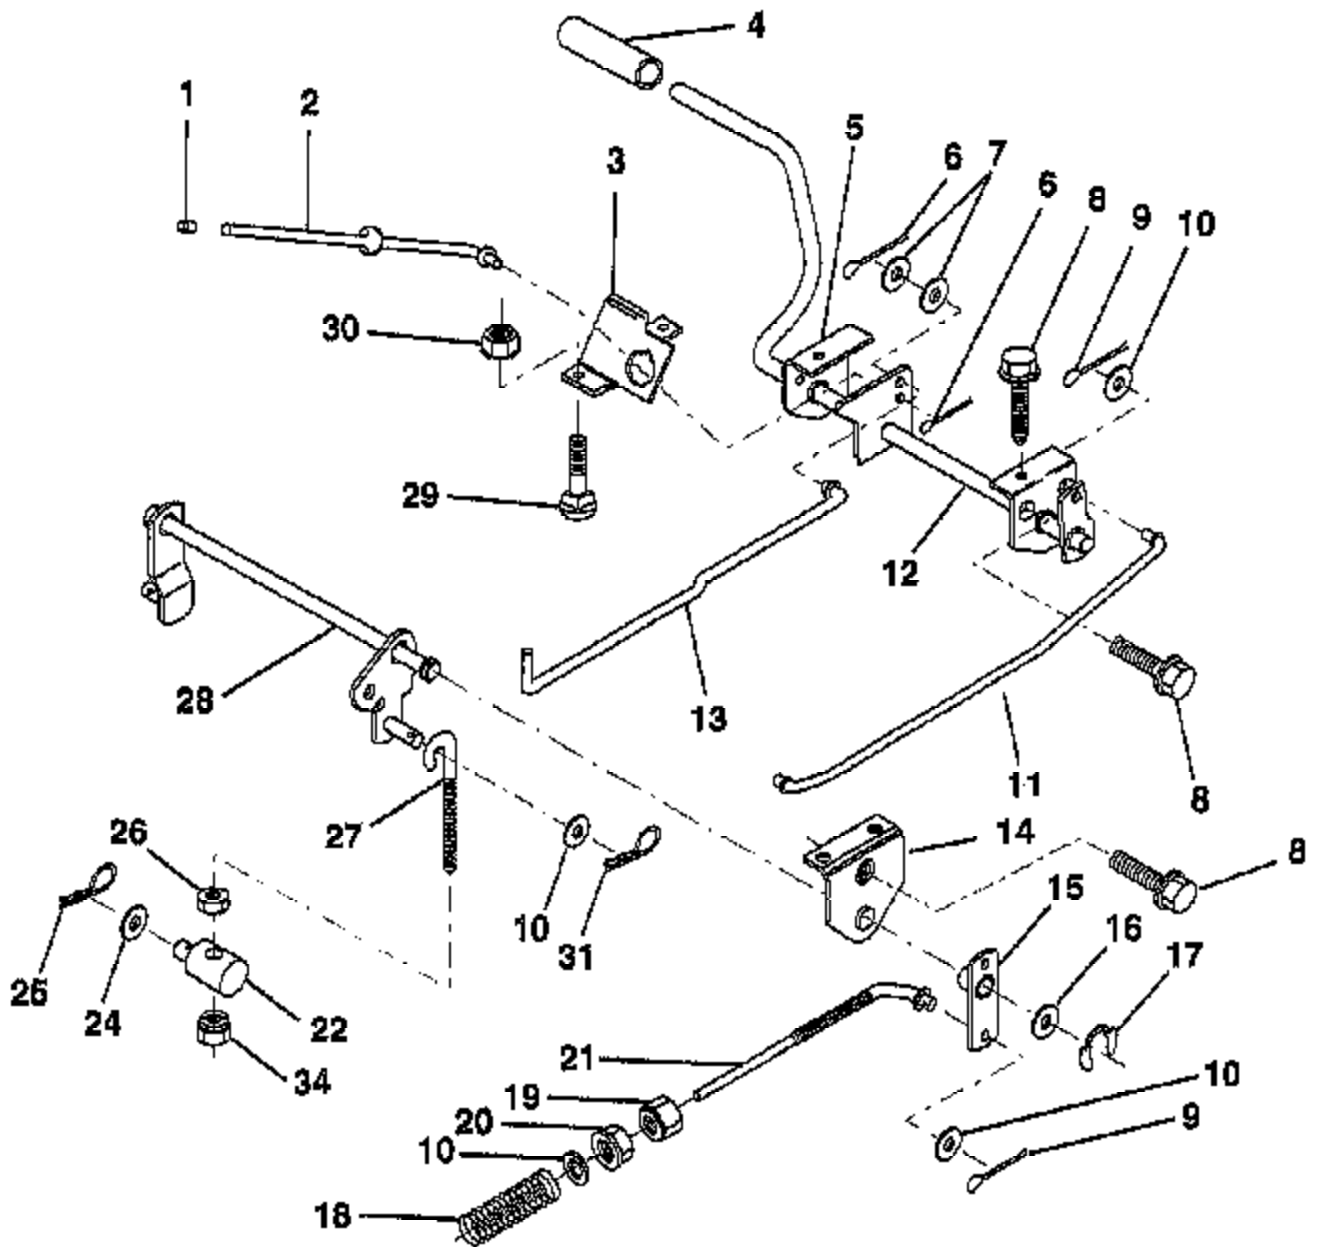

TRACTOR -- MODEL NUMBER RE91R12C

BRAKE / REAR MOWER LIFT ASSEMBLY

Ref #	Part Number	Qty	Description
1	71673		PLUNGER CAP T
2	123436X		"ROD,PARK BRAKE"
3	123437X		"BRKT,PARK BRAKE"
4	8156H		FOOT PEDAL COVER
5	122504X		"BRKT,CLU PEDAL LH"
6	76020312		SUB= 3145
7	19131016		WASHER
8	17490508		SCREW LT
9	76020412		COTTER PIN
10	19131316		WASHER
11	123543X		"ROD,FRT BRAKE"
12	139933		PEDAL ASM CL/BK36
13	123394X		"ROD,CLUTCH"
14	121978X		"BRKT,LIFT SHAFT"
15	133332		PVT BRAKE ARM ASM
16	19251816		WASHER T
17	12000034		KLIP RING
18	151332		SPRING ROD BRAKE
19	73350600		NUT
20	73800600		NUT
21	131460		SUB= 532131460
22	144585		TRUNNION.LIFT.
24	19132012		WASHER
25	4921H		SPRING.RETAINER
26	73930600		LOCKNUT
27	127369		"LINK, MOWER REAR"
28	140776		LIFT ASM MOW REAR
29	72110506		SUB= 72270506
30	73510500		NUT
31	3146R		RETAINER.SPRING
34	73680600		SUB= 73690600

TRACTOR - - MODEL NUMBER RE91R12C

TRANSAXLE

Ref #	Part Number	Qty	Description
1	123385X		PULLEY
2	12000028		SUB= 2267J
3	PARTSIMAGE		REFER TO PARTS IMAGE
3	SUPPLIER		CHECK WITH SUPPLIER
4	2228M		SUB= 2228M1
5	73680500		SUB= 73690500
6	72140506		BOLT
7	123378X		"STRAP,TORQUE"
8	17490512		SCREW
9	146682		SPRING.BRAKE.RETU
10	121749X		WASHER
11	123583X		SQUARE KEY
15	19171616		WASHER
16	124600X		"SUPT,HDLE SHT LH"
17	126293X		LINK SHIFT
18	74550412		BOLT.1/4-28.W/PAT
19	10040400		LOCKWASHER
20	19091210		WASHER LT
21	126292X		ARM SHIFT
22	105701X		WASH-SHFT PLT LT
23	106933X		KNOB T (1/2-HOLE)
24	128215		"ROD,SHIFT"
25	76020416		PIN COTTER 1/8
26	73810500		NUT.LOCK.5/16-24
28	128085		"SPRING,EXT"
29	128084		"SUPT,HDLE RH"
31	137057		SPACER AXLE
35	12000001		E-RING LT
36	17720408		SCREW
38	74490544		BOLT.HX.FLG.5/16