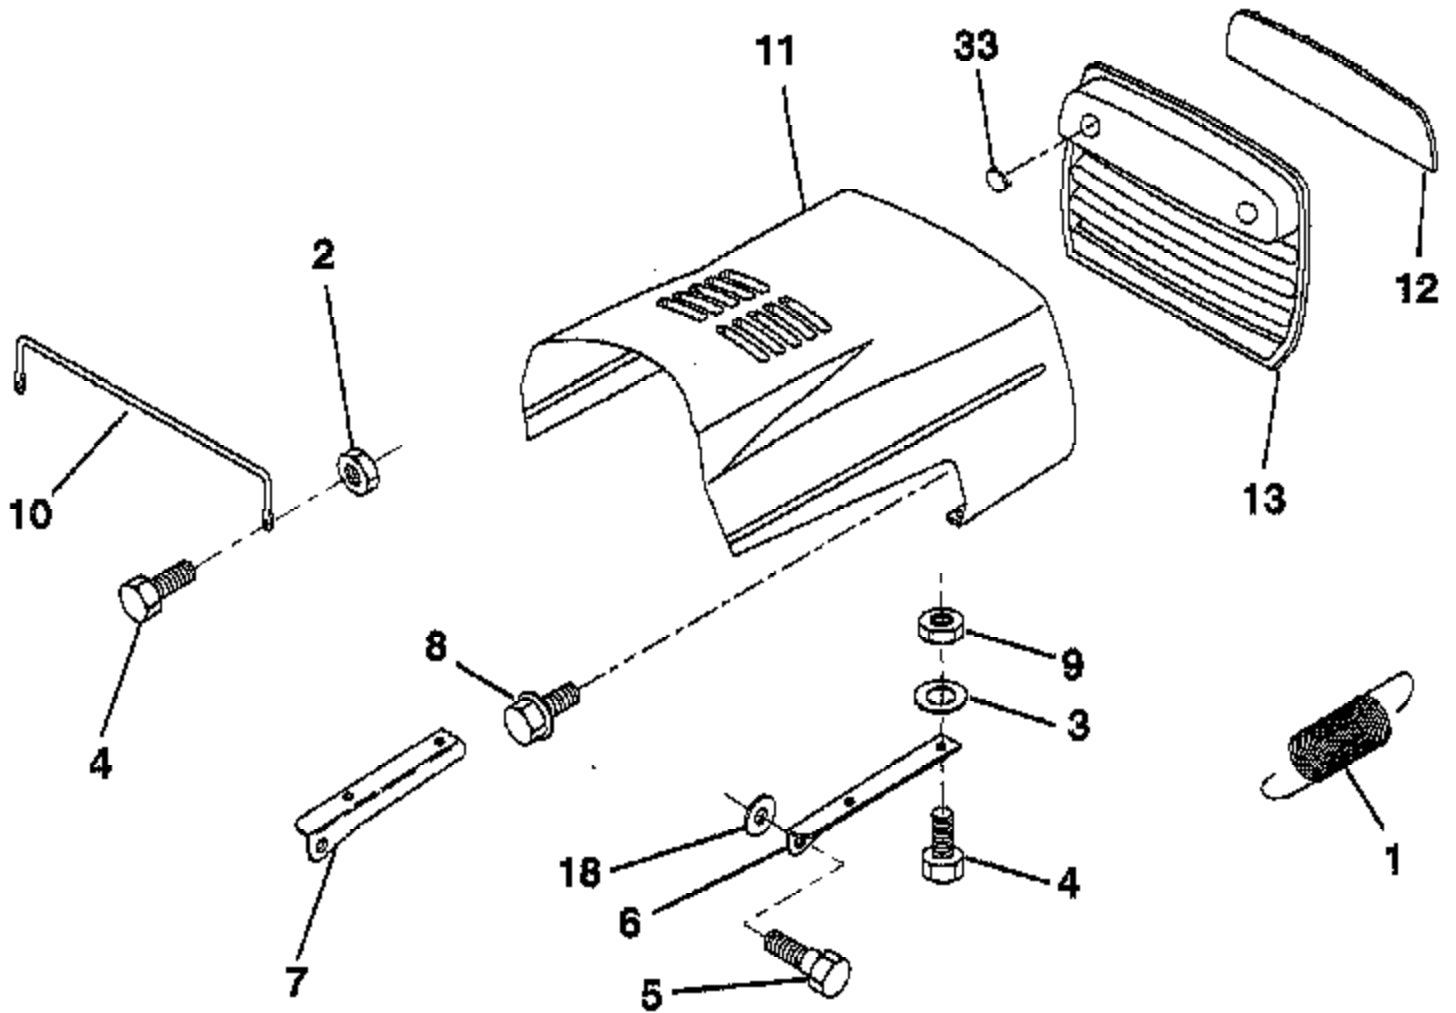

TRACTOR - - MODEL NUMBER RE91R12C

HOOD

Ref #	Part Number	Qty	Description
1	124657X		EXT SPRING
2	73510400		NUT
3	19091416		WASHER
4	74780412		SUB= 74780414
5	139888		BOLT.SHLD.5/16-18
6	122549X		BRKT HOOD RH
7	122548X		BRKT HOOD LH
8	164863		"SCREW,HWHD.HI-LO#13-16X3/4"
9	73800400		NUT
10	123693X		"BRACE,HOOD"
11	132918X505		HOOD
12	122035X		LENS
13	127029X		GRILL
18	19111116		WASHER
33	131319		SUB= 532131319