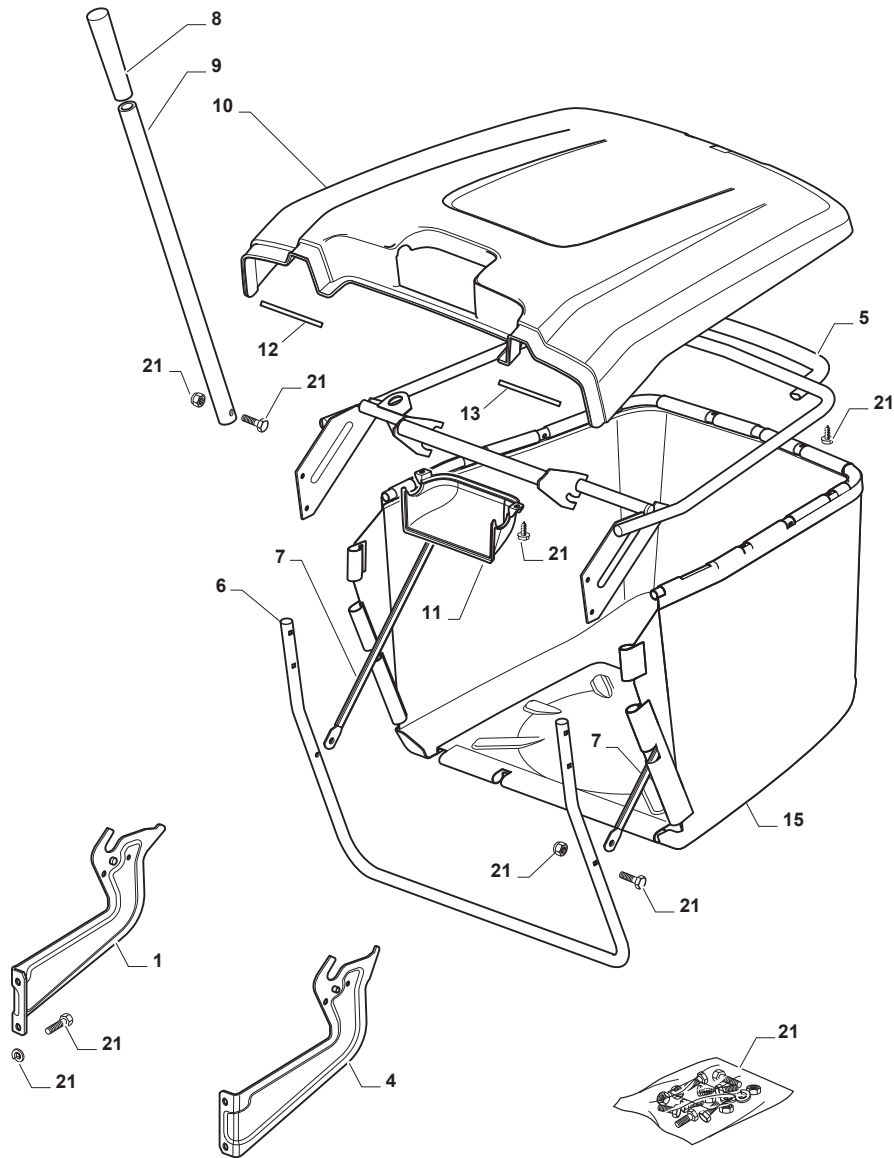

Fig.	Q.ty	Part No	Description	Notes
1	2	325774499/0	Clamp	
2	1	325108056/0	Conveyor	
3	1	325108057/0	Conveyor	
4	2	112792425/0	Screw	
5	2	112521340/0	Washer	
6	2	125160071/0	Spacer	
7	2	112154510/0	Nut	
8	1	325108064/0	Conveyor	
9	1	325108065/0	Conveyor	
11	1	325774527/0	Clamp	
12	1	325060168/0	Case	
13	1	325774529/0	Clamp	
14	1	325060169/0	Case	
16	2	112789008/0	Screw	
17	2	112437503/0	Plate	
18	2	112523020/0	Washer	
19	4	125943011/0	Screw	
20	4	112604899/0	Crown Fastener	

Fig.	Q.ty	Part No	Description	Notes
1	1	325785377/0	Support	
4	1	325785383/0	Support	
5	1	382800139/0	Upper Frame	
6	1	382800141/0	Front Frame	
7	2	325650149/0	Stiffening	
8	1	125394508/0	Knob	
9	1	325869087/0	Rod	
10	1	325110437/0	Grasscatcher Cover, Black	
11	1	325207195/0	Handle Cover	
12	1	125270802/0	Seal	
13	1	125270803/0	Seal	
15	1	182105947/0	Grasscatcher	
21	1	382180123/0	Outfit, Screws	