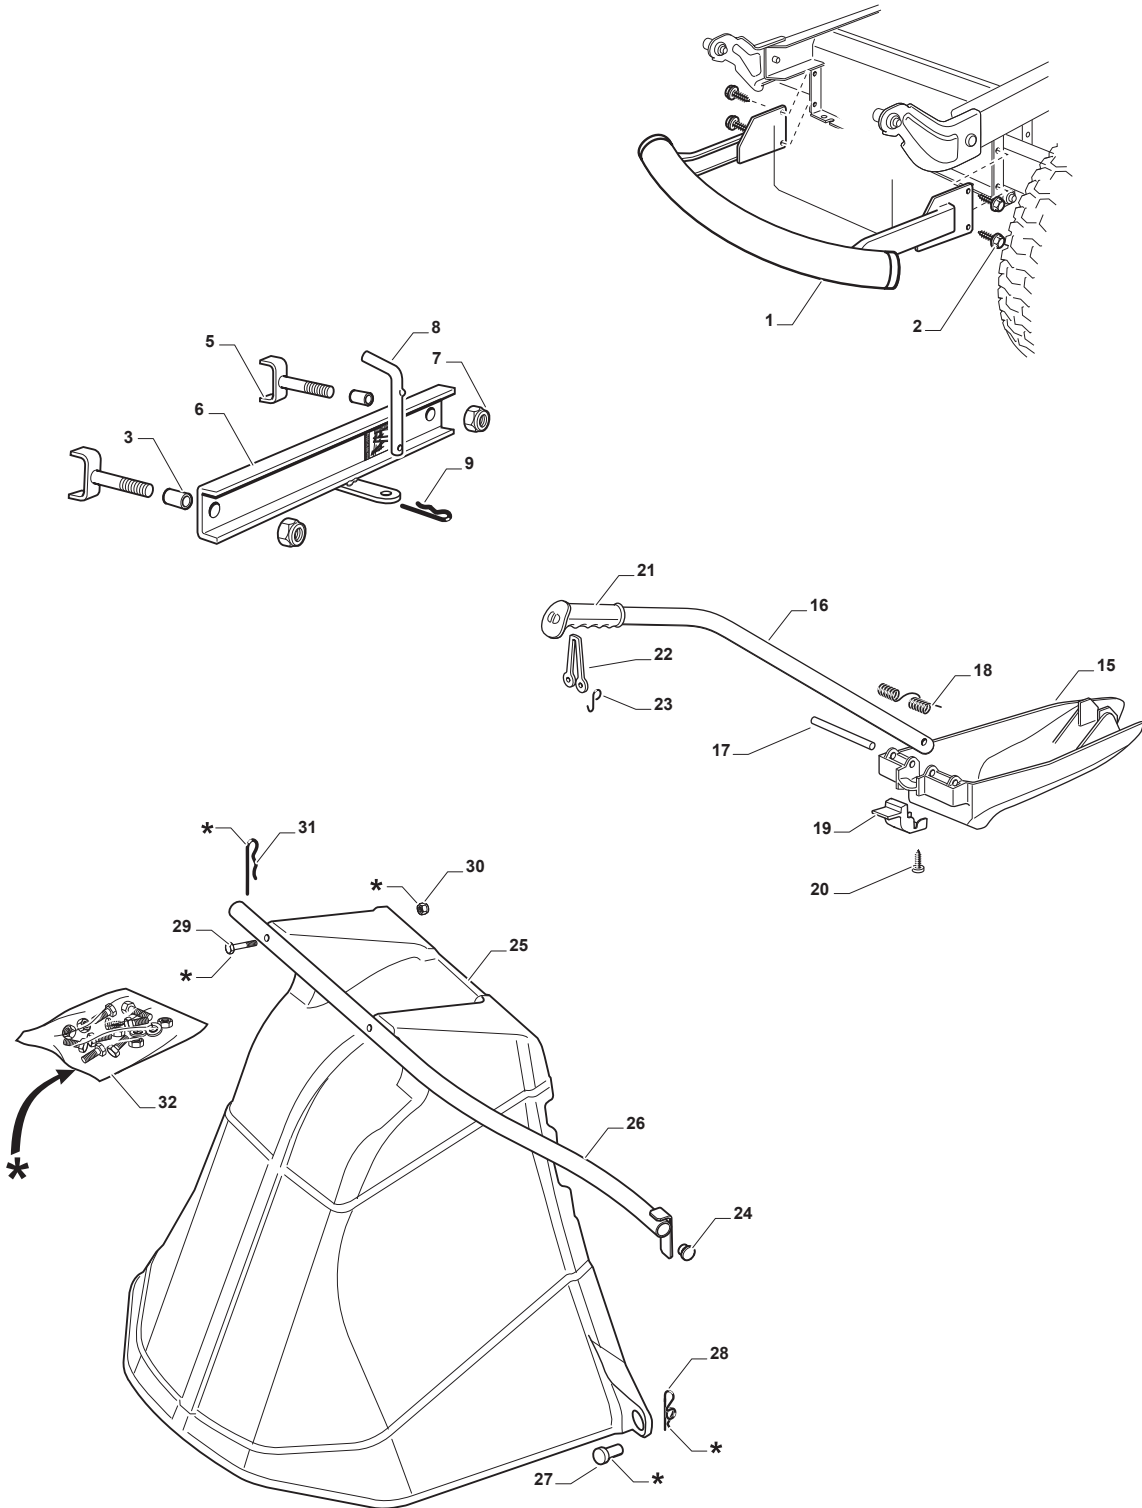

Fig.	Q.ty	Part No	Description	Notes
1	1	114361553/1	Label	
3	1	114363699/0	Label	
4	1	114361438/0	Label	
5	1	114366142/0	Label	
6	1	114363700/0	Label	
8	1	114356699/1	Label	

Fig.	Q.ty	Part No	Description	Notes
1	1	382869038/0	Muffler Protection	
2	4	125943008/0	Screw	
3	2	125160074/0	Spacer	
5	2	382650211/0	Stiffening	
6	1	382033119/0	Tow Bar Assy	
7	2	112155000/0	Nut	
8	1	125510021/1	Hitch Pin	
9	1	124487999/0	Spring Pin	
10	1	122170600/0	Spacer	
11	1	112792099/0	Screw	
12	3	112292102/0	Nut	
13	2	327546015/2	Plate	
14	1	112791400/0	Screw	
15	1	325140104/1	Deflector	
16	1	325394021/0	Handle	
17	1	125510077/0	Pin	
18	1	125430245/0	Spring	
19	1	325547320/0	Plate	
20	1	112735403/0	Screw	
21	1	325280000/1	Handgrip	
22	1	125840011/1	Tie Rod	
23	2	125253004/0	Mulch.Kit Fixing Hook	
24	2	118566112/0	Polyethylene Push Road Ivars D=20Inch	
25	1	325600093/0	Ejection Guard	
26	1	382869044/0	Support	
27	2	125510022/1	Pin	
28	2	124487998/0	Cotter Pin	
29	2	112689515/0	Screw	
30	2	112154510/0	Nut	
31	1	124487999/0	Spring Pin	
32	1	382180028/0	Outfit, Screws	