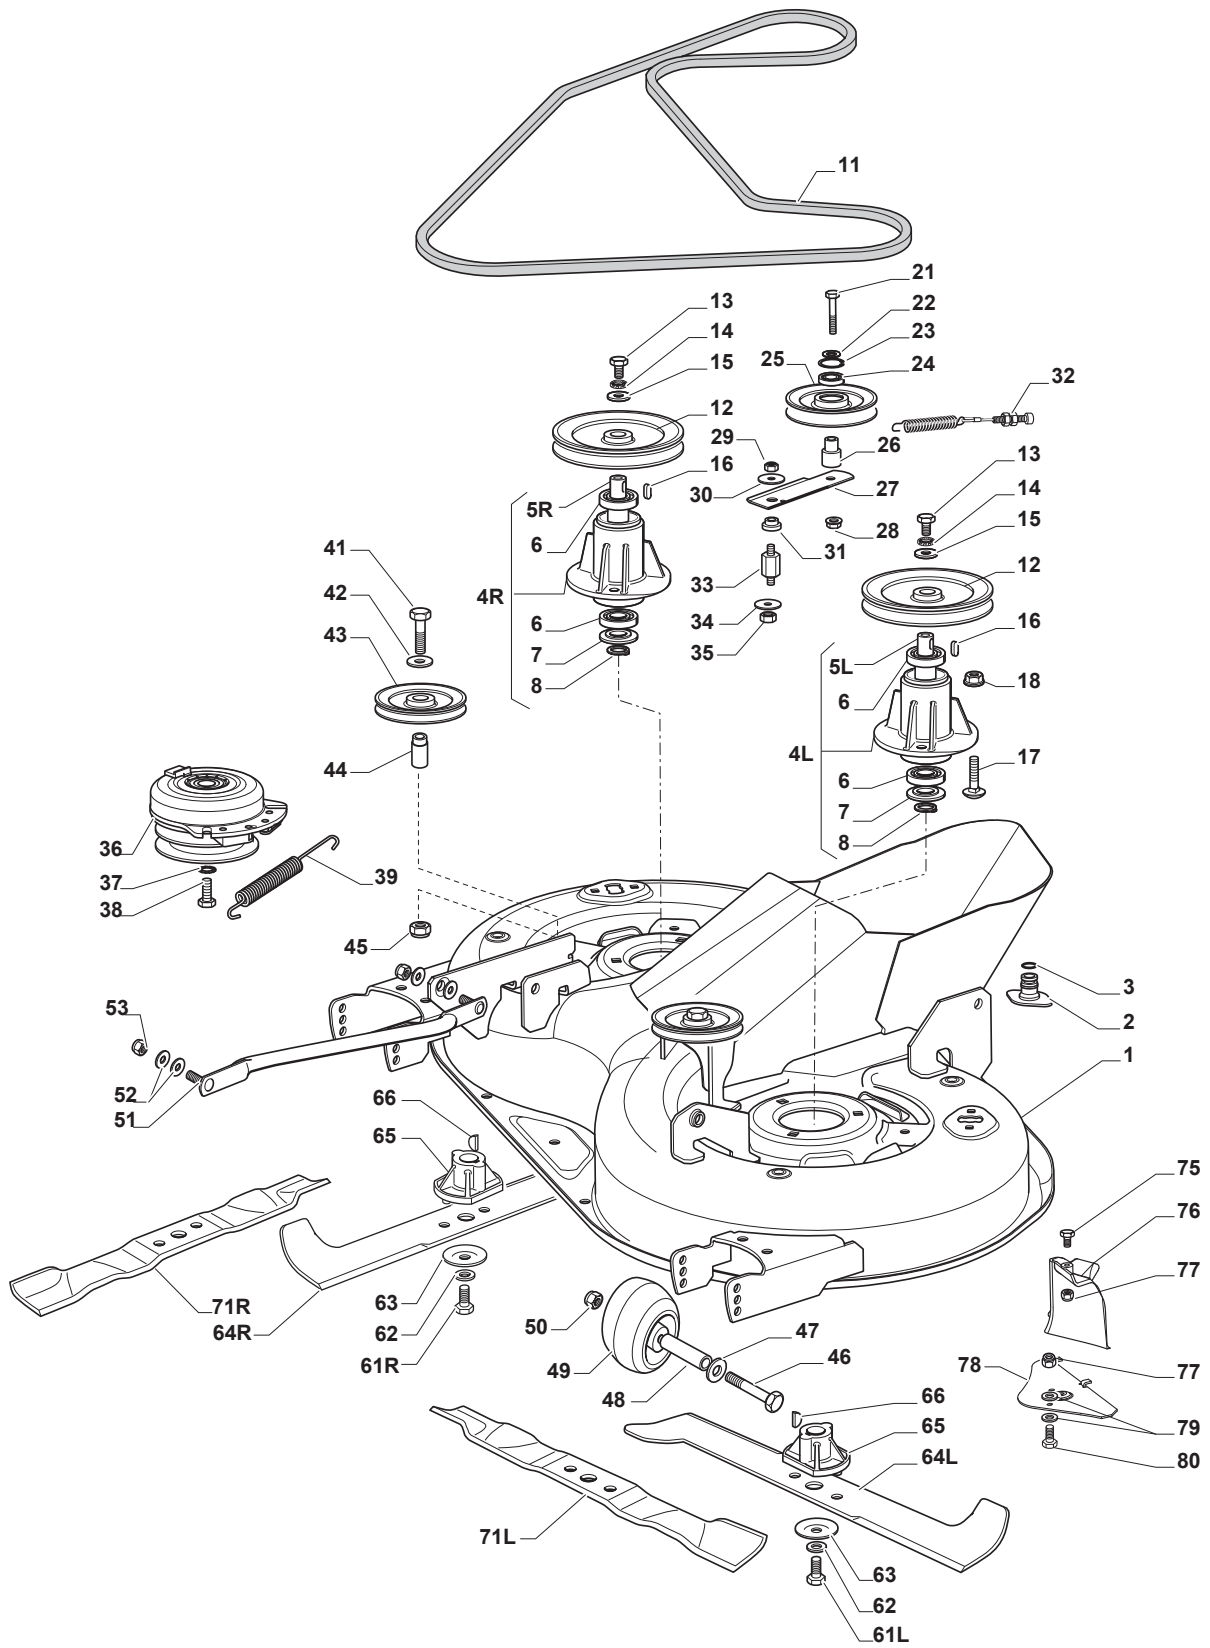

Fig.	Q.ty	Part No	Description	Notes
1	1	382564113/0	Cutting Plate Black	
2	2	325033086/0	Water Hose Connection	
3	2	119035000/0	Or Ring	
4	1	382207204/1	Flange Assy	Pos. 4L
4	1	382207205/1	Flange Assy	Pos. 4R
5	1	125020804/0	Shaft	Pos. 5L
5	1	125020805/0	Shaft	Pos. 5R
6	4	119216040/0	Bearing	
7	2	325160501/0	Dust Cover Disc	
8	2	112609260/0	Seeger	
11	1	135061508/0	Belt	
12	2	125601585/1	Pulley	
13	2	112793102/0	Screw	
14	2	112540260/0	Grower	
15	2	125670007/0	Washer	
16	2	112139480/0	Feather	
17	6	112818690/0	Screw	
18	6	112154210/0	Nut	
21	1	112691400/0	Screw	
22	1	112524010/0	Washer	
23	1	112610800/0	Seeger	
24	1	119216048/0	Bearing	
25	1	125601595/0	Pulley	
26	1	125160052/0	Spacer	
27	1	325318289/0	Lever	
28	1	112293201/0	Nut	
29	1	112155020/0	Nut	
30	1	125670022/0	Washer	
31	1	125040635/0	Bushing	
32	1	382004618/0	Wire	
33	1	125160049/0	Spacer	
34	1	112523080/0	Washer	
35	1	112156602/0	Nut	
36	1	118399069/0	Electromagnetic Clutch	
37	1	112543000/0	Washer	
38	1	112737320/0	Screw	
39	1	125430277/0	Spring	
41	2	112691400/0	Screw	
42	2	112523060/0	Washer	
43	1	325601599/0	Pulley	
44	2	125160082/0	Spacer	
45	2	112155000/0	Nut	
46	2	112692100/0	Screw	
47	2	112523060/0	Washer	
48	2	125160072/0	Spacer	
49	2	182700005/0	Anti Scalp Wheel Ø 90	
50	2	112293201/0	Nut	
51	2	382000565/1	Equalizer Rod	
52	8	325670008/1	Washer	
53	4	112156602/0	Nut	
61	1	112735694/0	Screw	Pos. 61L