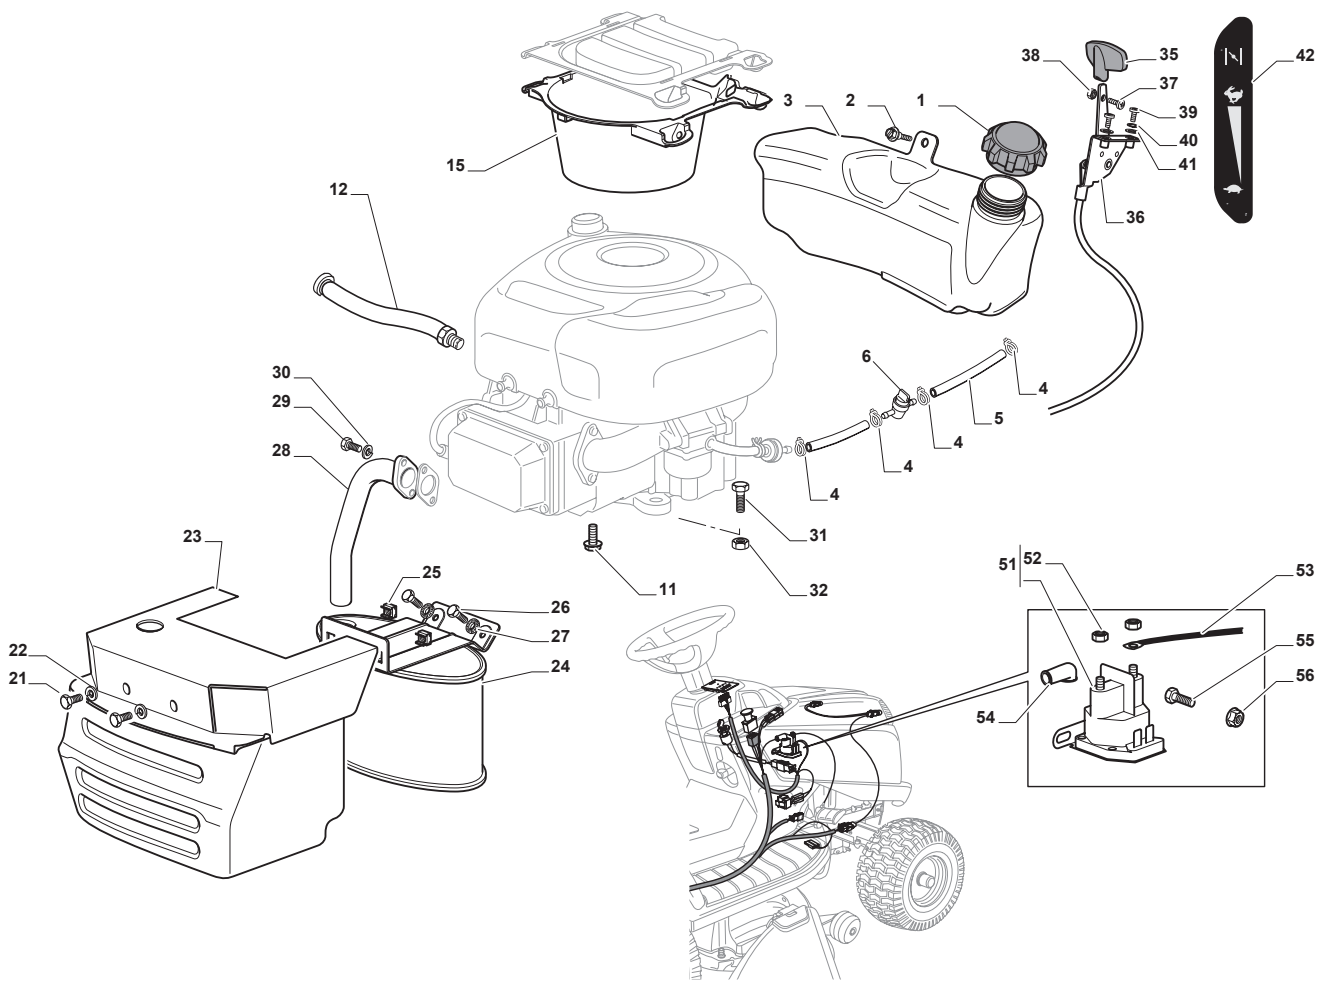

Fig.	Q.ty	Part No	Description	Notes
1	1	325785377/0	Support	
4	1	325785383/0	Support	
5	1	382800139/0	Upper Frame	
6	1	382800141/0	Front Frame	
7	2	325650149/0	Stiffening	
8	1	125394508/0	Knob	
9	1	325869087/0	Rod	
10	1	325110437/0	Grasscatcher Cover, Black	
11	1	325207195/0	Handle Cover	
12	1	125270802/0	Seal	
13	1	125270803/0	Seal	
15	1	182105947/0	Grasscatcher	
21	1	382180123/0	Outfit, Screws	