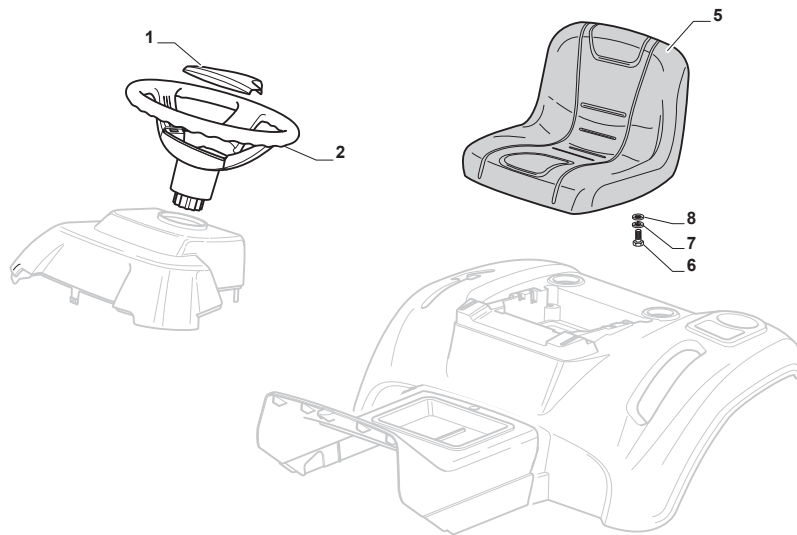

Fig.	Q.ty	Part No	Description	Notes
1	1	114361553/1	Label	
3	1	114363699/0	Label	
4	1	114361438/0	Label	
5	1	114366142/0	Label	
6	1	114363700/0	Label	
8	1	114356699/1	Label	

Fig.	Q.ty	Part No	Description	Notes
1	1	382869038/0	Muffler Protection	
2	4	125943008/0	Screw	
3	2	125160074/0	Spacer	
5	2	382650211/0	Stiffening	
6	1	382033119/0	Tow Bar Assy	
7	2	112155000/0	Nut	
8	1	125510021/1	Hitch Pin	
9	1	124487999/0	Spring Pin	
10	1	122170600/0	Spacer	
11	1	112792099/0	Screw	
12	3	112292102/0	Nut	
13	2	327546015/2	Plate	
14	1	112791400/0	Screw	
15	1	325140104/1	Deflector	
16	1	325394021/0	Handle	
17	1	125510077/0	Pin	
18	1	125430245/0	Spring	
19	1	325547320/0	Plate	
20	1	112735403/0	Screw	
21	1	325280000/1	Handgrip	
22	1	125840011/1	Tie Rod	
23	2	125253004/0	Mulch.Kit Fixing Hook	
24	2	118566112/0	Polyethylene Push Road Ivars D=20Inch	
25	1	325600093/0	Ejection Guard	
26	1	382869044/0	Support	
27	2	125510022/1	Pin	
28	2	124487998/0	Cotter Pin	
29	2	112689515/0	Screw	
30	2	112154510/0	Nut	
31	1	124487999/0	Spring Pin	
32	1	382180028/0	Outfit, Screws	