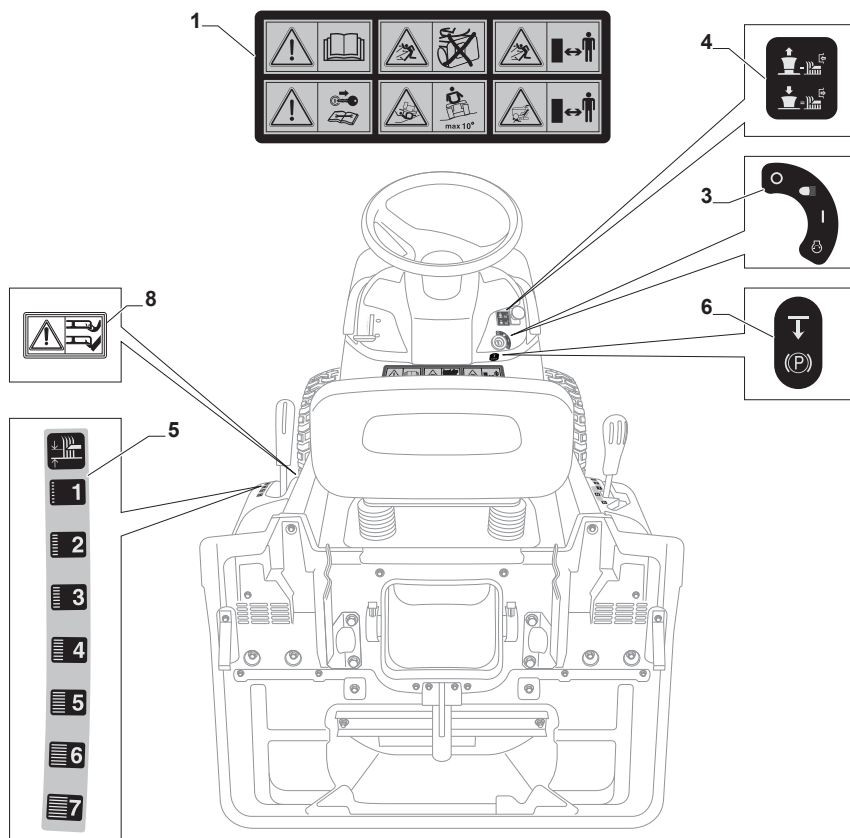

Fig.	Q.ty	Part No	Description	Notes
1	1	182040198/1	Cables Ass.Y	for B&S-GGP-Kawasaki Engine
2	1	382722444/1	Electronic Card	
3	3	112735101/0	Screw	
4	1	118450075/1	Starting Switch	
5	1	325600090/1	Card Protection	
6	1	118210023/0	Starting Key	
7	1	118120002/1	Battery	
8	1	125430265/1	Spring	
9	1	118400863/0	Screwed Ring	
15	2	133215000/0	Cover	
16	1	133340036/0	Fuse 25 A	
16	1	133340040/0	Fuse 10 A	
17	2	133500007/0	Fuse Carrier	
18	1	118450074/0	Clutch Switch	
19	3	119410613/0	Microswitch	
20	1	182040186/0	Cable	for Lamp Version
21	2	118459100/0	Lamp For Lights	
22	1	119410605/1	Microswitch	
25	1	182180090/0	Battery Charger 12V 1A - CE Plug	CE Plug
25	1	182180091/0	Battery Charger 12V 1A - UK Plug	UK Plug
26	1	325605003/0	Button	
27	2	325256250/0	Screwed Ring	
28	1	182040174/0	Led Wiring Assy	

Fig.	Q.ty	Part No	Description	Notes
1	1	114361553/1	Label	
3	1	114363699/0	Label	
4	1	114361438/0	Label	
5	1	114366142/0	Label	
6	1	114363700/0	Label	
8	1	114356699/1	Label	

Fig.	Q.ty	Part No	Description	Notes
1	1	382869038/0	Muffler Protection	
2	4	125943008/0	Screw	
3	2	125160074/0	Spacer	
5	2	382650211/0	Stiffening	
6	1	382033119/0	Tow Bar Assy	
7	2	112155000/0	Nut	
8	1	125510021/1	Hitch Pin	
9	1	124487999/0	Spring Pin	
10	1	122170600/0	Spacer	
11	1	112792099/0	Screw	
12	3	112292102/0	Nut	
13	2	327546015/2	Plate	
14	1	112791400/0	Screw	
15	1	325140104/1	Deflector	
16	1	325394021/0	Handle	
17	1	125510077/0	Pin	
18	1	125430245/0	Spring	
19	1	325547320/0	Plate	
20	1	112735403/0	Screw	
21	1	325280000/1	Handgrip	
22	1	125840011/1	Tie Rod	
23	2	125253004/0	Mulch.Kit Fixing Hook	
24	2	118566112/0	Polyethylene Push Road Ivars D=20Inch	
25	1	325600093/0	Ejection Guard	
26	1	382869044/0	Support	
27	2	125510022/1	Pin	
28	2	124487998/0	Cotter Pin	
29	2	112689515/0	Screw	
30	2	112154510/0	Nut	
31	1	124487999/0	Spring Pin	
32	1	382180028/0	Outfit, Screws	