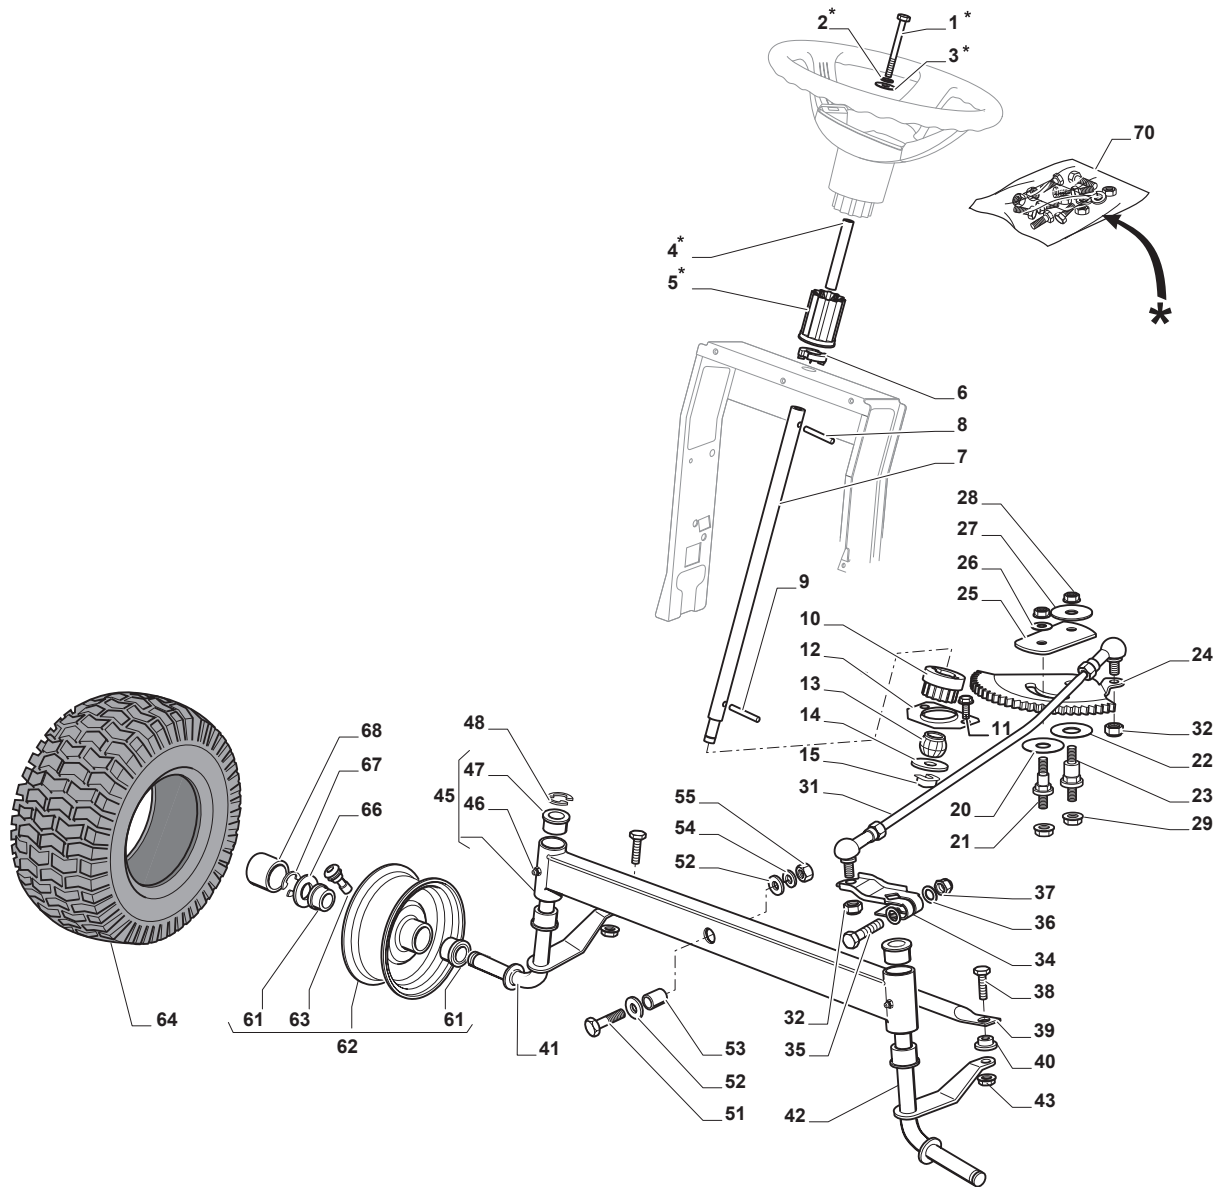

Fig.	Q.ty	Part No	Description	Notes
1	1	112692050/0	Screw	
2	1	112540260/0	Grower	
3	1	112523070/0	Washer	
4	1	125160047/0	Spacer	
5	1	325785318/0	Support	
6	1	325038008/0	Bushing	
7	1	125520007/0	Steering Column	
8	1	112620300/0	Spring	
9	1	112622650/0	Dowel Pin	
10	1	125570003/0	Pinion	
11	2	127943051/0	Screw	
12	1	325785213/1	Support	
13	1	325743000/0	Joint	
14	1	112521370/0	Washer	
15	1	112436030/0	Plate	
20	1	322672151/0	Antifriction Washer	
21	1	125510104/0	Pin	
22	1	125670023/0	Washer	
23	1	125510109/0	Pin	
24	1	325735519/0	Steering Sector	
25	1	325547233/0	Plate	
26	1	112369500/0	Elastic Washer	
27	1	122160400/0	Elastic Disc	
28	2	112155010/0	Nut	
29	2	112154210/0	Nut	
31	1	382000566/1	Steering Rod	
32	2	112156602/0	Nut	
34	1	325318243/0	Lever	
35	1	112692390/0	Screw	
36	2	112521360/0	Washer	
37	1	112156602/0	Nut	
38	2	125510103/0	Pin	
39	1	325840029/0	Tie Rod	
40	2	325038007/0	Bushing	
41	1	382230369/0	Right Stub Axle	13" inch
42	1	382230371/0	Left Stub Axle	13" inch
43	2	112155000/0	Nut	
45	1	382034030/0	Equalizer With Bush And Lubricator	
46	2	112379511/0	Grease Dispenser	
47	4	125034002/1	Bushing	
48	1	112001010/0	Benzing Ring	
51	1	112692695/0	Screw	
52	2	112523100/0	Washer	
53	1	125160016/1	Spacer	
54	1	112587100/0	Grower	
55	1	112295300/0	Nut	
61	4	125122200/2	Bearing	
62	2	182000598/0	Rimm	
63	2	125950000/0	Valve	
64	2	125590014/0	Tyre	13" inch