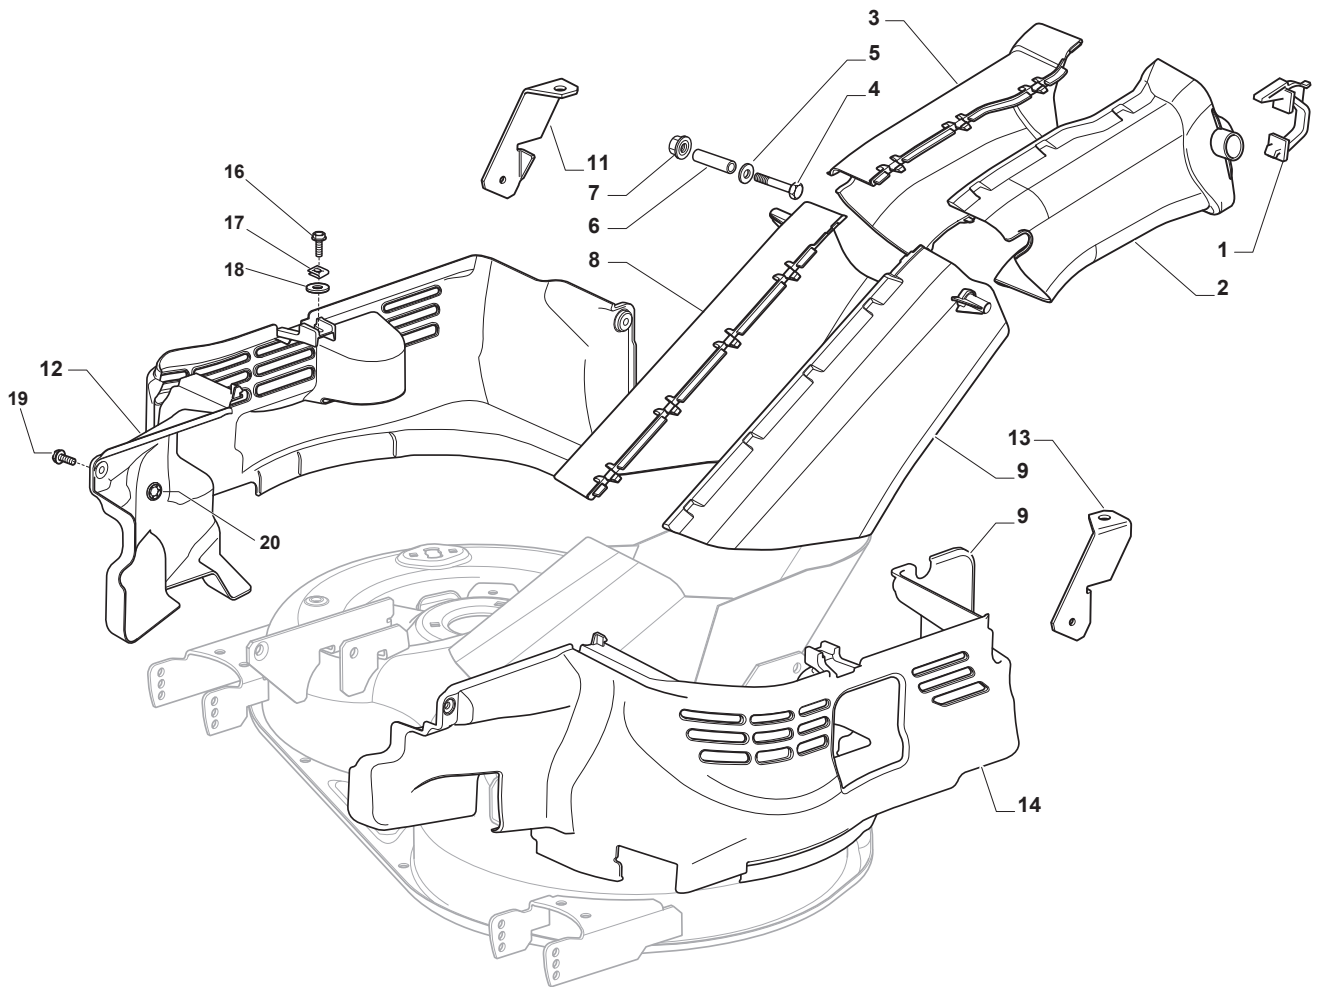

Fig.	Q.ty	Part No	Description	Notes
61	1	112735695/1	Screw	Pos. 61R
62	2	112523080/0	Washer	
63	2	122160400/0	Elastic Disc	
64	1	182004359/0	Left Blade, Winged	Pos. 64L - Winged
64	1	182004358/0	Right Blade, Winged	Pos. 64R - Winged
65	2	125463200/0	Blade Hub	
66	2	112139100/0	Key	
71	1	182004361/0	Left Mulching Blade	Pos. 71L - Mulching
71	1	182004360/0	Right Mulching Blade	Pos. 71R - Mulching
75	3	112791213/1	Screw	
76	1	325140108/0	Deflector	
77	4	112154510/0	Nut	
78	1	325785418/0	Support	
79	4	112523040/0	Washer	
80	1	112790781/0	Screw	

Fig.	Q.ty	Part No	Description	Notes
1	2	325774499/0	Clamp	
2	1	325108056/0	Conveyor	
3	1	325108057/0	Conveyor	
4	2	112792425/0	Screw	
5	2	112521340/0	Washer	
6	2	125160071/0	Spacer	
7	2	112154510/0	Nut	
8	1	325108064/0	Conveyor	
9	1	325108065/0	Conveyor	
11	1	325774527/0	Clamp	
12	1	325060168/0	Case	
13	1	325774529/0	Clamp	
14	1	325060169/0	Case	
16	2	112789008/0	Screw	
17	2	112437503/0	Plate	
18	2	112523020/0	Washer	
19	4	125943011/0	Screw	
20	4	112604899/0	Crown Fastener	