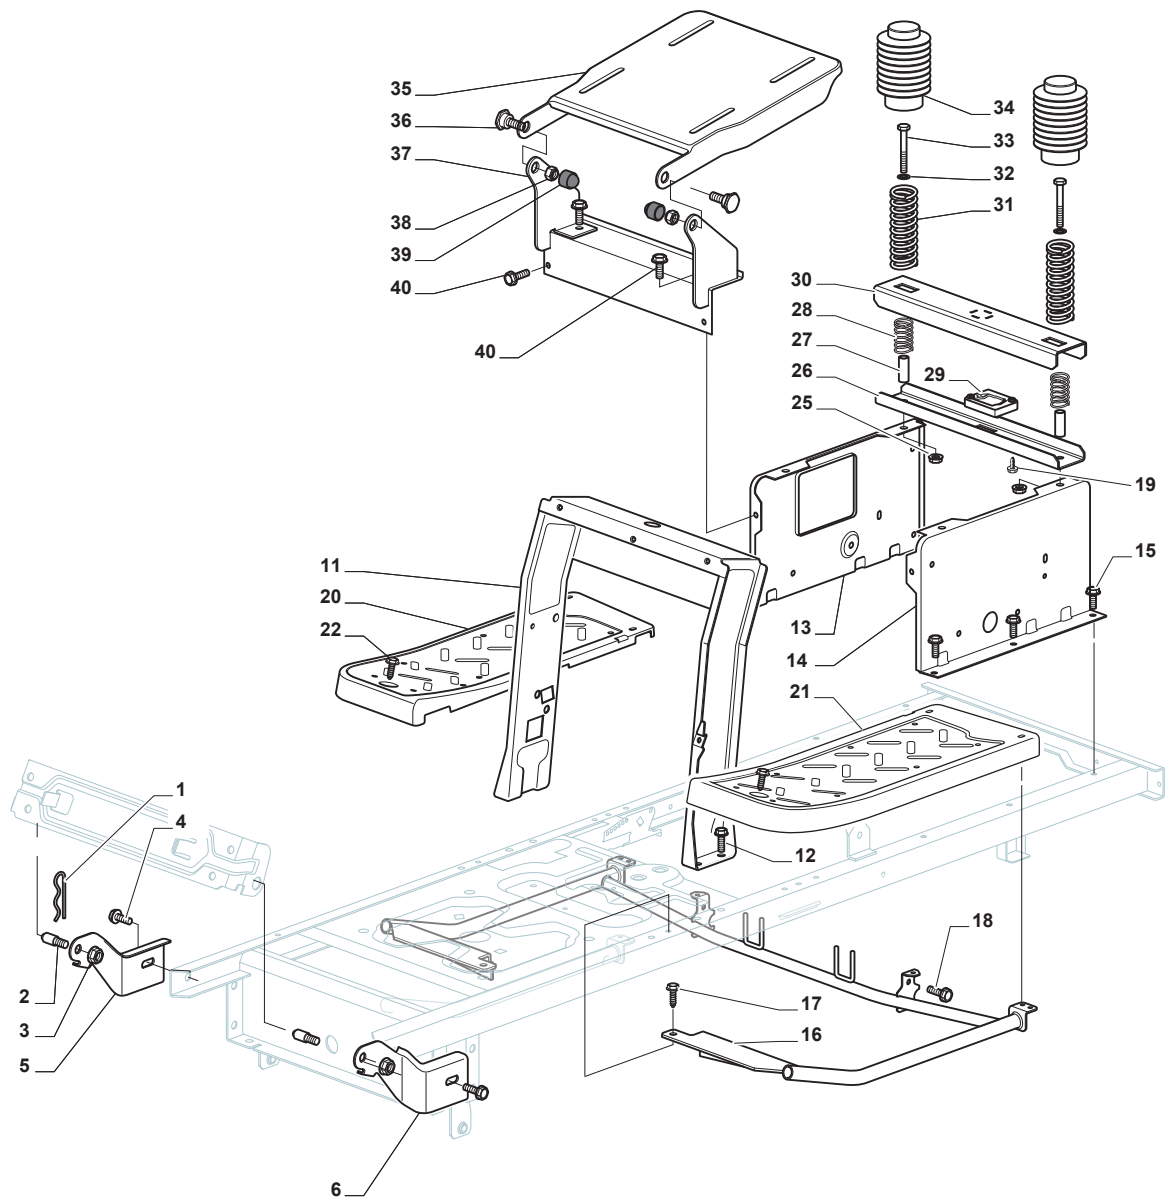

THIS INFORMATION IS NOT INTENDED FOR SALE OR RESALE, AND THIS NOTICE MUST REMAIN ON ALL COPIES.

Fig.	Q.ty	Part No	Description	Notes
1	1	124487998/0	Cotter Pin	
2	2	125510079/1	Pin	
3	2	112155000/0	Nut	
4	2	112735599/0	Screw	
5	1	325547225/0	Right Plate	
6	1	325547227/0	Left Plate	
11	1	382785169/1	Steering Column Support	
12	4	125943009/0	Screw	
13	1	325785331/1	Right Seat Support	
14	1	325785333/1	Left Seat Support	
15	6	125943009/0	Screw	
16	1	382785179/0	Footboard Support	
17	2	125943009/0	Screw	
18	2	125943009/0	Screw	
19	2	112728686/0	Screw	
20	1	325500041/1	Right Footboard	
21	1	325500043/1	Left Footboard	
22	2	112735599/0	Screw	
25	2	112293201/0	Nut	
26	1	325820109/0	Seat Support	
26	1	325820109/1	Seat Support	
27	2	125160048/0	Spacer	
28	2	125430263/0	Spring	
29	1	325785379/1	Support	
30	1	325820111/1	Switch Comand Cross	
31	2	125430264/0	Spring	
32	2	112521350/0	Washer	
33	2	112691400/0	Screw	
34	2	325122002/0	Hood	
35	1	382547061/0	Plate	
36	2	122524970/3	Pin	
37	1	382820151/0	Seat Support	
38	2	112155010/0	Nut	
39	2	118203854/0	Cap	
40	4	125943009/0	Screw	

Fig.	Q.ty	Part No	Description	Notes
1	1	325076899/1	Engine Hood Black	
2	1	325410887/0	Right Grill	
3	1	325410888/0	Left Grill	
4	1	325785317/0	Engine Hood Support	
5	4	112735403/0	Screw	
6	1	325263302/1	Air Intake Grill	
7	4	112728692/0	Screw	
9	1	114363452/0	Light Reflected Label	
11	1	325785298/0	Dashboard Support	
12	4	125943010/0	Screw	
13	2	325270325/0	Guide	
14	2	112735599/0	Screw	
15	3	112735406/0	Screw	
16	3	112523040/0	Washer	
17	1	325120259/1	Dashboard	
18	2	125943010/0	Screw	
19	2	325260003/0	Grommet	
21	1	325120203/0	Cover	
25	1	325110397/1	Black Central Cover	
26	1	125943010/0	Screw	
33	4	112735406/0	Screw	
34	1	325110400/0	Black Wheels Cover	
35	1	112437506/0	Plate	
36	2	125943010/0	Screw	
37	2	112735406/0	Screw	
38	2	112523040/0	Washer	
39	1	325547208/2	Plate	
40	2	125943010/0	Screw	
42	1	325110384/0	Right Footboard Cover	
43	1	325110385/0	Left Footboard Cover	
55	1	325207191/0	Plate	