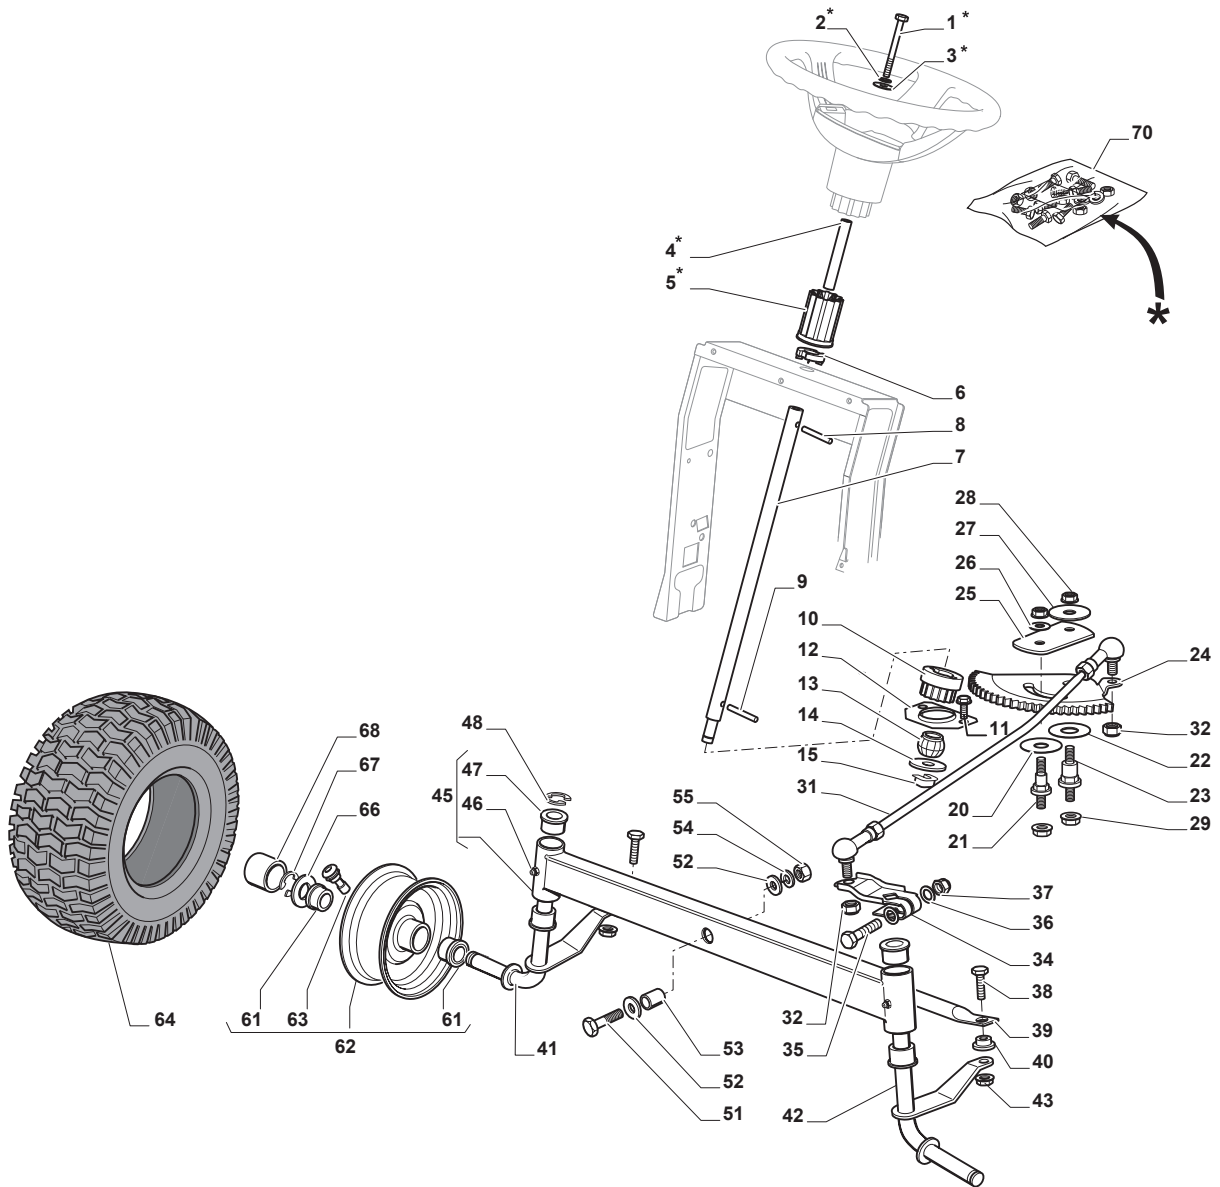

Fig.	Q.ty	Part No	Description	Notes
1	1	325076899/1	Engine Hood Black	
2	1	325410887/0	Right Grill	
3	1	325410888/0	Left Grill	
4	1	325785317/0	Engine Hood Support	
5	4	112735403/0	Screw	
6	1	325263302/1	Air Intake Grill	
7	4	112728692/0	Screw	
9	1	114363452/0	Light Reflected Label	
11	1	325785298/0	Dashboard Support	
12	4	125943010/0	Screw	
13	2	325270325/0	Guide	
14	2	112735599/0	Screw	
15	3	112735406/0	Screw	
16	3	112523040/0	Washer	
17	1	325120259/1	Dashboard	
18	2	125943010/0	Screw	
19	2	325260003/0	Grommet	
21	1	325120203/0	Cover	
25	1	325110397/1	Black Central Cover	
26	1	125943010/0	Screw	
33	4	112735406/0	Screw	
34	1	325110400/0	Black Wheels Cover	
35	1	112437506/0	Plate	
36	2	125943010/0	Screw	
37	2	112735406/0	Screw	
38	2	112523040/0	Washer	
39	1	325547208/2	Plate	
40	2	125943010/0	Screw	
42	1	325110384/0	Right Footboard Cover	
43	1	325110385/0	Left Footboard Cover	
55	1	325207191/0	Plate	

Fig.	Q.ty	Part No	Description	Notes
1	1	325110391/0	Clamp Cover	
2	1	382500047/1	Pedal	
3	4	112735599/0	Screw	
4	2	325547231/0	Plate	
5	1	382000568/0	Rod	
6	1	112521350/0	Washer	
7	1	112436050/0	Plate	
8	1	325670011/0	Antifriction Washer	
9	1	112155000/0	Nut	
10	1	125510116/0	Pin	
11	1	125160021/0	Spacer	
12	1	125601567/0	Pulley	
13	2	112524010/0	Washer	
14	2	125580030/0	Belt Guide Peg	
15	2	112360425/0	Nut	
20	1	135062014/0	Belt	
21	1	325601599/0	Pulley	
22	1	112691400/0	Screw	
23	1	125160083/0	Spacer	
24	1	112523060/0	Washer	
25	1	112155000/0	Nut	
26	1	112155000/0	Nut	
27	1	112523060/0	Washer	
28	1	125601554/0	Pulley	
29	1	382318283/0	Lever	
30	1	112691600/0	Screw	
31	2	125038002/1	Bushing	
32	1	125160027/0	Spacer	
33	1	112155000/0	Nut	
34	1	125430262/0	Spring	
35	1	382820016/1	Tie Rod	
36	1	112293201/0	Nut	
37	1	124487997/0	Cotter Pin	
38	1	112604899/0	Crown Fastener	
41	1	125394509/1	Knob	
42	1	125033113/0	Rod	
43	1	325253011/1	Hook	
44	1	122524970/3	Pin	
45	1	112155000/0	Nut	
46	1	125430213/0	Spring	
47	1	112523060/0	Washer	