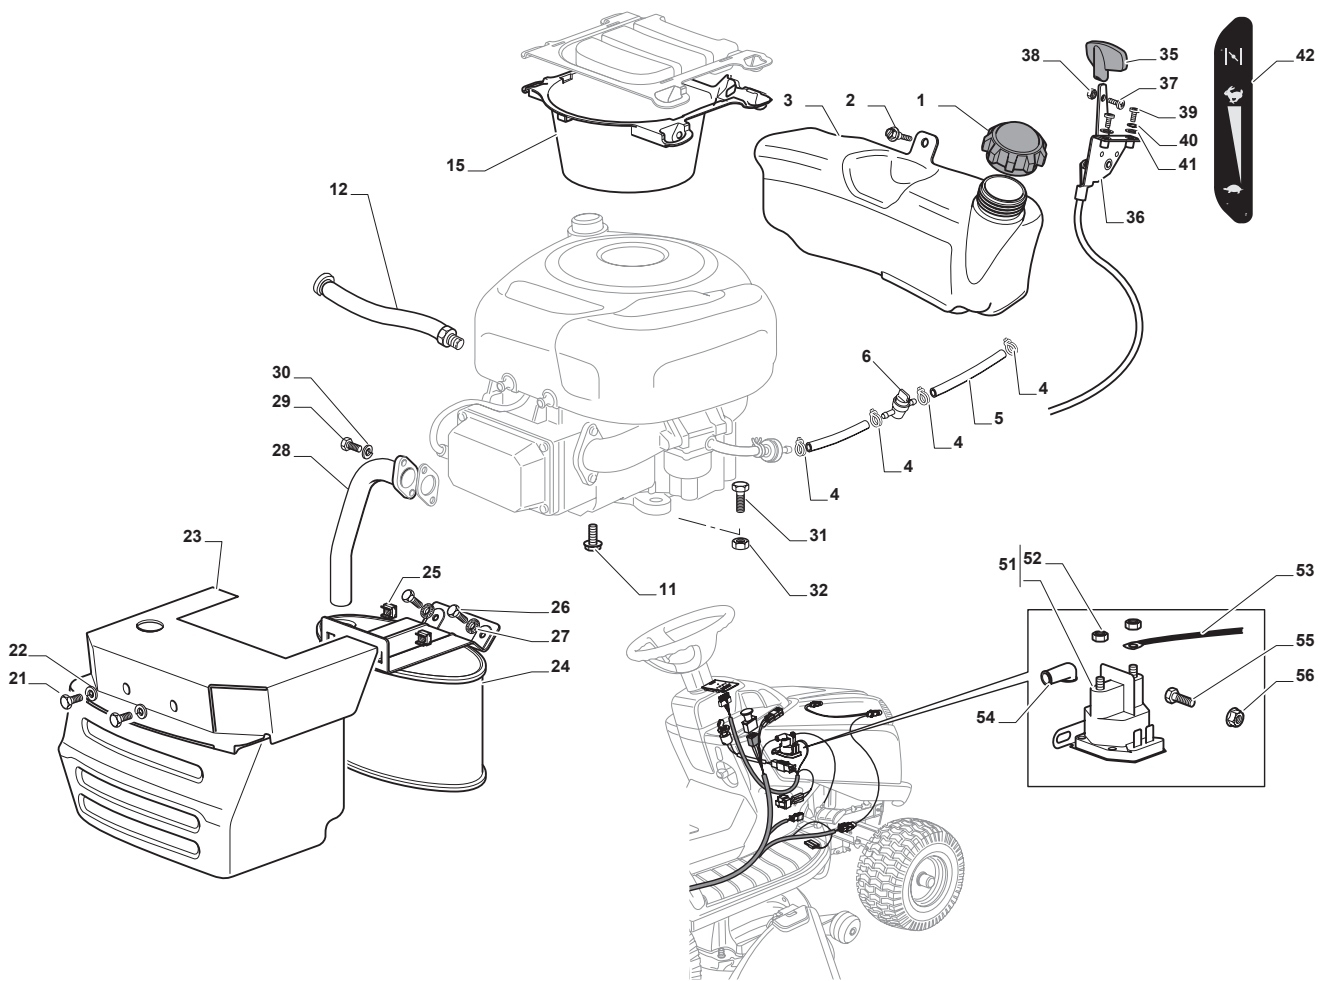

# SC 9812B

Ride-on SD 98-108 cm Cutting Plate

Issue 9 - 2017

Fig.	Q.ty	Part No	Description	Notes
69	2	112523060/0	Washer	
70	2	112154210/0	Nut	

Fig.	Q.ty	Part No	Description	Notes
1	1	325600077/2	Exit Protection	
2	1	125510073/0	Fulcrum Pin	
3	1	125430242/1	Spring	
4	1	112141418/0	Cotter Pin	
11	1	325600078/0	Right Belt Protection Carter	
12	4	125943006/0	Screw	
13	1	325600079/0	Left Belt Protection	
15	1	325600084/0	Guard	only 98cm
16	1	325060154/0	Case	
17	1	325600082/0	Guard	
18	4	125943011/0	Screw	
19	1	325060155/0	Case	
20	1	325600083/0	Guard	
21	2	127943051/0	Screw	
22	2	112437506/0	Plate	