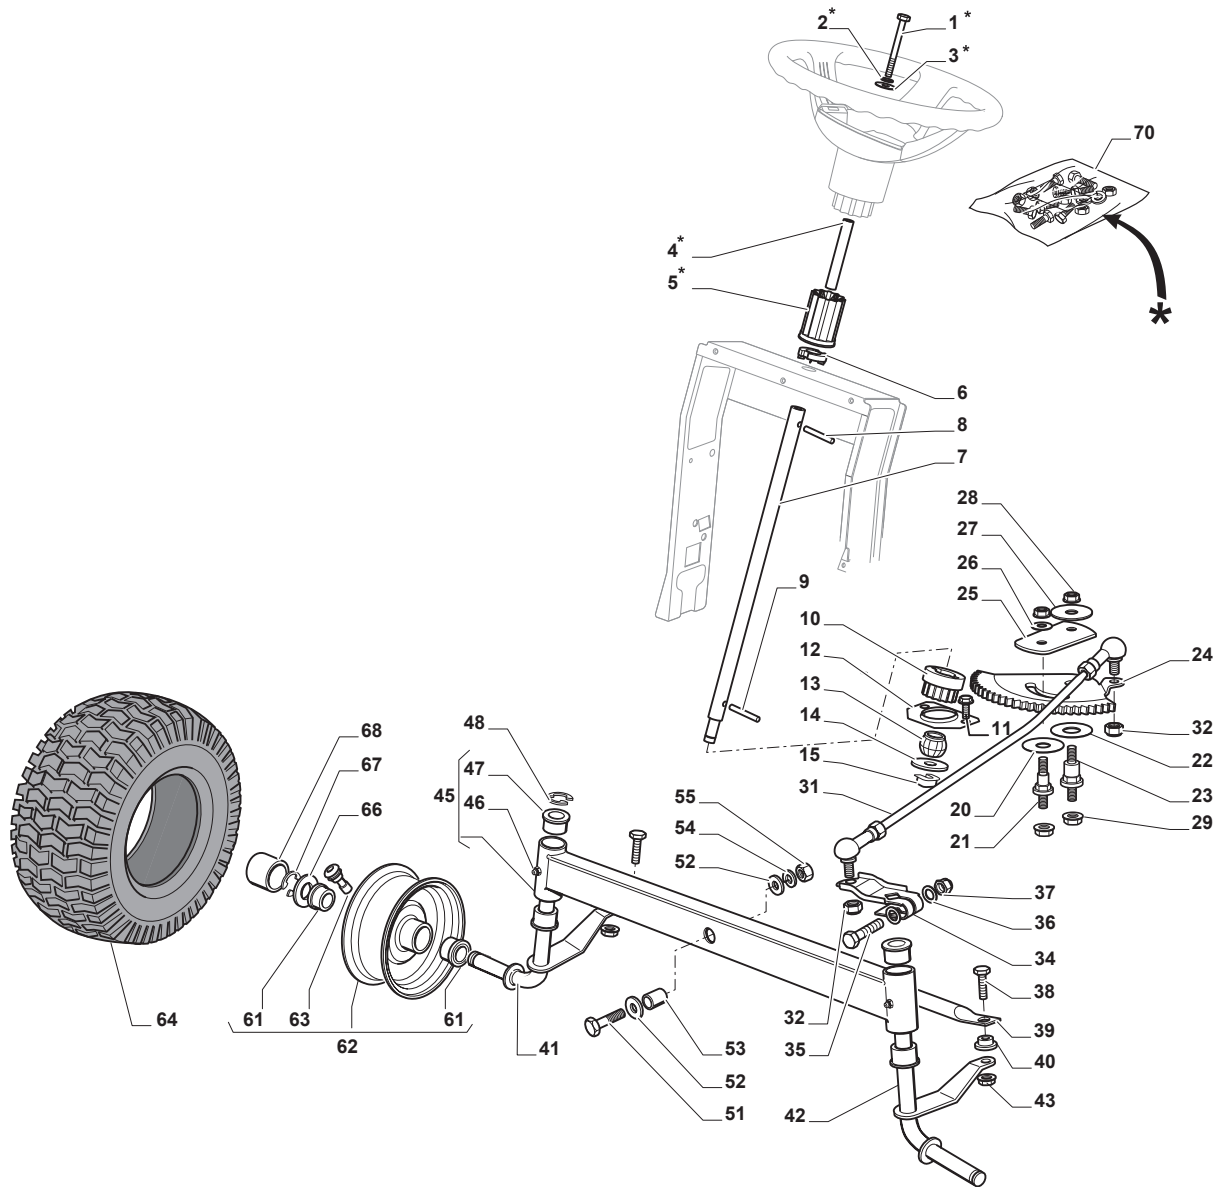

Ride-on SD 98-108 cm **Steering**

Issue 9 - 2017

Fig.	Q.ty	Part No	Description	Notes
66	2	125670005/2	Washer	
67	2	112001010/0	Benzing Ring	
68	2	322110233/0	Hub Cover	Standard Black Cover
70	1	382180124/0	Outfit, Screws