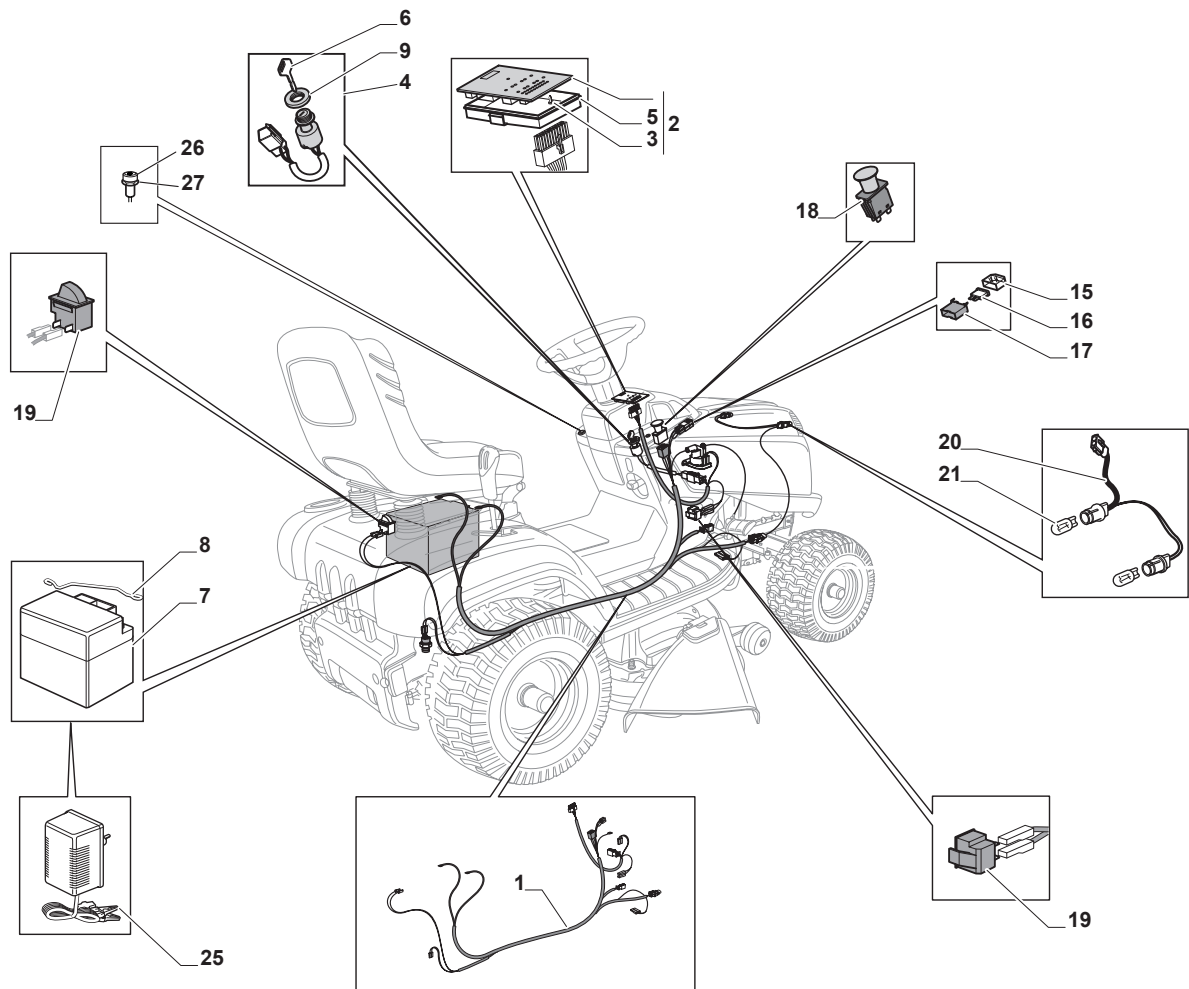

# SC 9812B

Ride-on SD 98-108 cm Cutting Plate

Issue 9 - 2017

Fig.	Q.ty	Part No	Description	Notes
69	2	112523060/0	Washer	
70	2	112154210/0	Nut	

Fig.	Q.ty	Part No	Description	Notes
1	1	325600077/2	Exit Protection	
2	1	125510073/0	Fulcrum Pin	
3	1	125430242/1	Spring	
4	1	112141418/0	Cotter Pin	
11	1	325600078/0	Right Belt Protection Carter	
12	4	125943006/0	Screw	
13	1	325600079/0	Left Belt Protection	
15	1	325600084/0	Guard	only 98cm
16	1	325060154/0	Case	
17	1	325600082/0	Guard	
18	4	125943011/0	Screw	
19	1	325060155/0	Case	
20	1	325600083/0	Guard	
21	2	127943051/0	Screw	
22	2	112437506/0	Plate	

Fig.	Q.ty	Part No	Description	Notes
1	1	182040195/1	Cables Ass.Y	for mechanical without lamp
2	1	382722443/1	Electronic Card	
3	1	112735101/0	Screw	
4	1	118450075/1	Starting Switch	
5	1	325600090/1	Card Protection	
6	1	118210023/0	Starting Key	
7	1	118120002/1	Battery	
8	1	125430265/1	Spring	
9	1	118400863/0	Screwed Ring	
15	2	133215000/0	Cover	
16	1	133340036/0	Fuse 25 A	
16	1	133340040/0	Fuse 10 A	
17	2	133500007/0	Fuse Carrier	
18	1	118450074/0	Clutch Switch	
19	2	119410613/0	Microswitch	
20	1	182040186/0	Cable	for Lamp Version
21	2	118459100/0	Lamp For Lights	
25	1	182180090/0	Battery Charger 12V 1A - CE Plug	CE plugg
25	1	182180091/0	Battery Charger 12V 1A - UK Plug	UK plugg
26	1	325605003/0	Button	
27	1	325256250/0	Screwed Ring	
28	1	182040174/0	Led Wiring Assy	