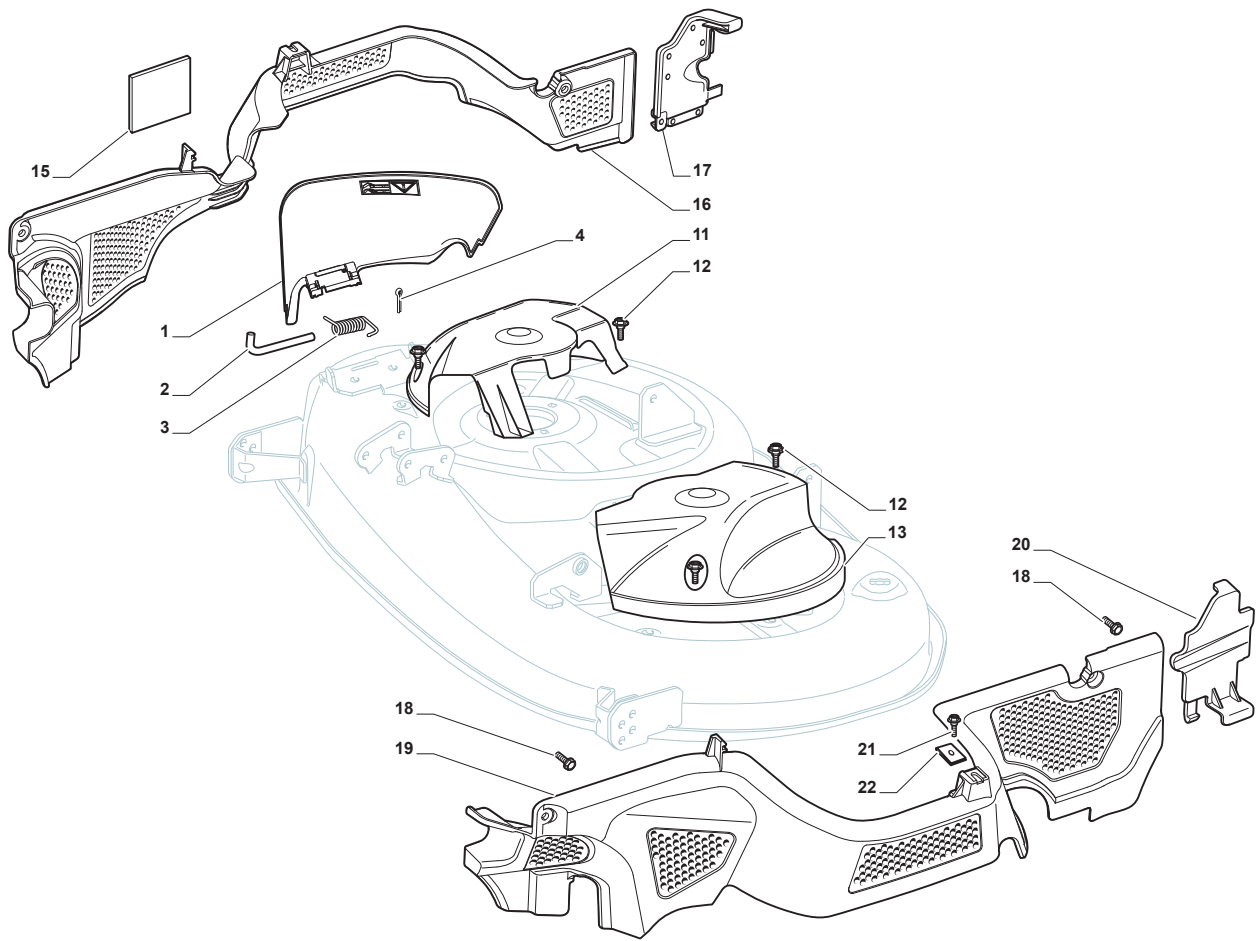

# SC 9812B

Ride-on SD 98-108 cm Cutting Plate

Issue 9 - 2017

Fig.	Q.ty	Part No	Description	Notes
69	2	112523060/0	Washer	
70	2	112154210/0	Nut	

Fig.	Q.ty	Part No	Description	Notes
1	1	325600077/2	Exit Protection	
2	1	125510073/0	Fulcrum Pin	
3	1	125430242/1	Spring	
4	1	112141418/0	Cotter Pin	
11	1	325600078/0	Right Belt Protection Carter	
12	4	125943006/0	Screw	
13	1	325600079/0	Left Belt Protection	
15	1	325600084/0	Guard	only 98cm
16	1	325060154/0	Case	
17	1	325600082/0	Guard	
18	4	125943011/0	Screw	
19	1	325060155/0	Case	
20	1	325600083/0	Guard	
21	2	127943051/0	Screw	
22	2	112437506/0	Plate	