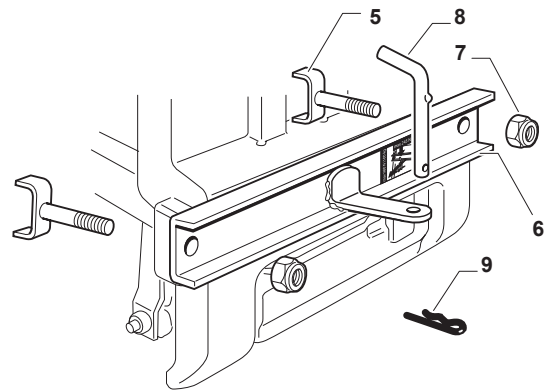

Fig.	Q.ty	Part No	Description	Notes
1	1	182040195/1	Cables Ass.Y	for mechanical without lamp
2	1	382722443/1	Electronic Card	
3	1	112735101/0	Screw	
4	1	118450075/1	Starting Switch	
5	1	325600090/1	Card Protection	
6	1	118210023/0	Starting Key	
7	1	118120002/1	Battery	
8	1	125430265/1	Spring	
9	1	118400863/0	Screwed Ring	
15	2	133215000/0	Cover	
16	1	133340036/0	Fuse 25 A	
16	1	133340040/0	Fuse 10 A	
17	2	133500007/0	Fuse Carrier	
18	1	118450074/0	Clutch Switch	
19	2	119410613/0	Microswitch	
20	1	182040186/0	Cable	for Lamp Version
21	2	118459100/0	Lamp For Lights	
25	1	182180090/0	Battery Charger 12V 1A - CE Plug	CE plugg
25	1	182180091/0	Battery Charger 12V 1A - UK Plug	UK plugg
26	1	325605003/0	Button	
27	1	325256250/0	Screwed Ring	
28	1	182040174/0	Led Wiring Assy	

Fig.	Q.ty	Part No	Description	Notes
1	1	114362365/1	Label	
3	1	114363699/0	Label	
4	1	114361438/0	Label	
5	1	114366142/0	Label	
6	1	114363700/0	Label	
8	1	114356699/1	Label	

Fig.	Q.ty	Part No	Description	Notes
1	1	382869038/0	Muffler Protection	
2	4	125943008/0	Screw	
5	2	382650211/0	Stiffening	
6	1	382033111/0	Rod	
7	2	112155000/0	Nut	
8	1	125510021/1	Hitch Pin	
9	1	124487999/0	Spring Pin	
10	2	112815205/0	Screw	
11	1	325140105/0	Deflector	
12	2	325785471/0	Pin	
13	2	125580040/0	Stake	for fixing with Pin
13	2	125580041/0		for fixing with Standard Screw
14	2	112437507/0	Rapid Fixing Plate	for fixing with Standard Screw
14	2	118737221/0	Plate	for fixing with Pin
15	2	112292102/0	Nut	
16	2	112604899/0	Crown Fastener	