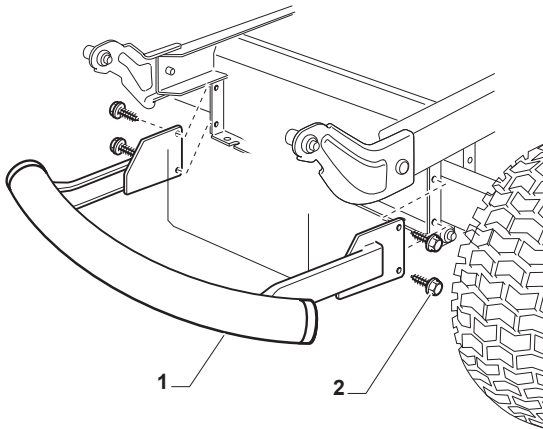

Fig.	Q.ty	Part No	Description	Notes
1	1	114362365/1	Label	
3	1	114363699/0	Label	
4	1	114361438/0	Label	
5	1	114366142/0	Label	
6	1	114363700/0	Label	
8	1	114356699/1	Label	

Fig.	Q.ty	Part No	Description	Notes
1	1	382869038/0	Muffler Protection	
2	4	125943008/0	Screw	
5	2	382650211/0	Stiffening	
6	1	382033111/0	Rod	
7	2	112155000/0	Nut	
8	1	125510021/1	Hitch Pin	
9	1	124487999/0	Spring Pin	
10	2	112815205/0	Screw	
11	1	325140105/0	Deflector	
12	2	325785471/0	Pin	
13	2	125580040/0	Stake	for fixing with Pin
13	2	125580041/0		for fixing with Standard Screw
14	2	112437507/0	Rapid Fixing Plate	for fixing with Standard Screw
14	2	118737221/0	Plate	for fixing with Pin
15	2	112292102/0	Nut	
16	2	112604899/0	Crown Fastener	