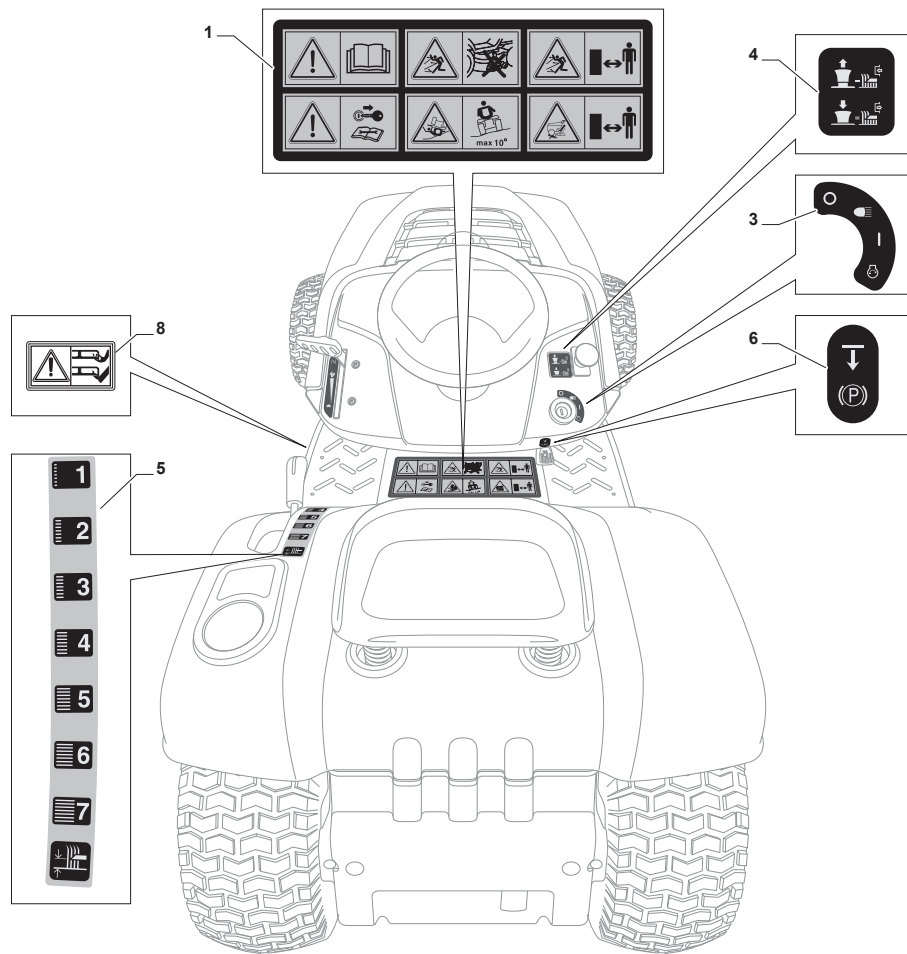

# SC 9812B

Ride-on SD 98-108 cm Cutting Plate

Issue 9 - 2017

Fig.	Q.ty	Part No	Description	Notes
69	2	112523060/0	Washer	
70	2	112154210/0	Nut	

Fig.	Q.ty	Part No	Description	Notes
1	1	325600077/2	Exit Protection	
2	1	125510073/0	Fulcrum Pin	
3	1	125430242/1	Spring	
4	1	112141418/0	Cotter Pin	
11	1	325600078/0	Right Belt Protection Carter	
12	4	125943006/0	Screw	
13	1	325600079/0	Left Belt Protection	
15	1	325600084/0	Guard	only 98cm
16	1	325060154/0	Case	
17	1	325600082/0	Guard	
18	4	125943011/0	Screw	
19	1	325060155/0	Case	
20	1	325600083/0	Guard	
21	2	127943051/0	Screw	
22	2	112437506/0	Plate	

Fig.	Q.ty	Part No	Description	Notes
1	1	182040195/1	Cables Ass.Y	for mechanical without lamp
2	1	382722443/1	Electronic Card	
3	1	112735101/0	Screw	
4	1	118450075/1	Starting Switch	
5	1	325600090/1	Card Protection	
6	1	118210023/0	Starting Key	
7	1	118120002/1	Battery	
8	1	125430265/1	Spring	
9	1	118400863/0	Screwed Ring	
15	2	133215000/0	Cover	
16	1	133340036/0	Fuse 25 A	
16	1	133340040/0	Fuse 10 A	
17	2	133500007/0	Fuse Carrier	
18	1	118450074/0	Clutch Switch	
19	2	119410613/0	Microswitch	
20	1	182040186/0	Cable	for Lamp Version
21	2	118459100/0	Lamp For Lights	
25	1	182180090/0	Battery Charger 12V 1A - CE Plug	CE plugg
25	1	182180091/0	Battery Charger 12V 1A - UK Plug	UK plugg
26	1	325605003/0	Button	
27	1	325256250/0	Screwed Ring	
28	1	182040174/0	Led Wiring Assy	