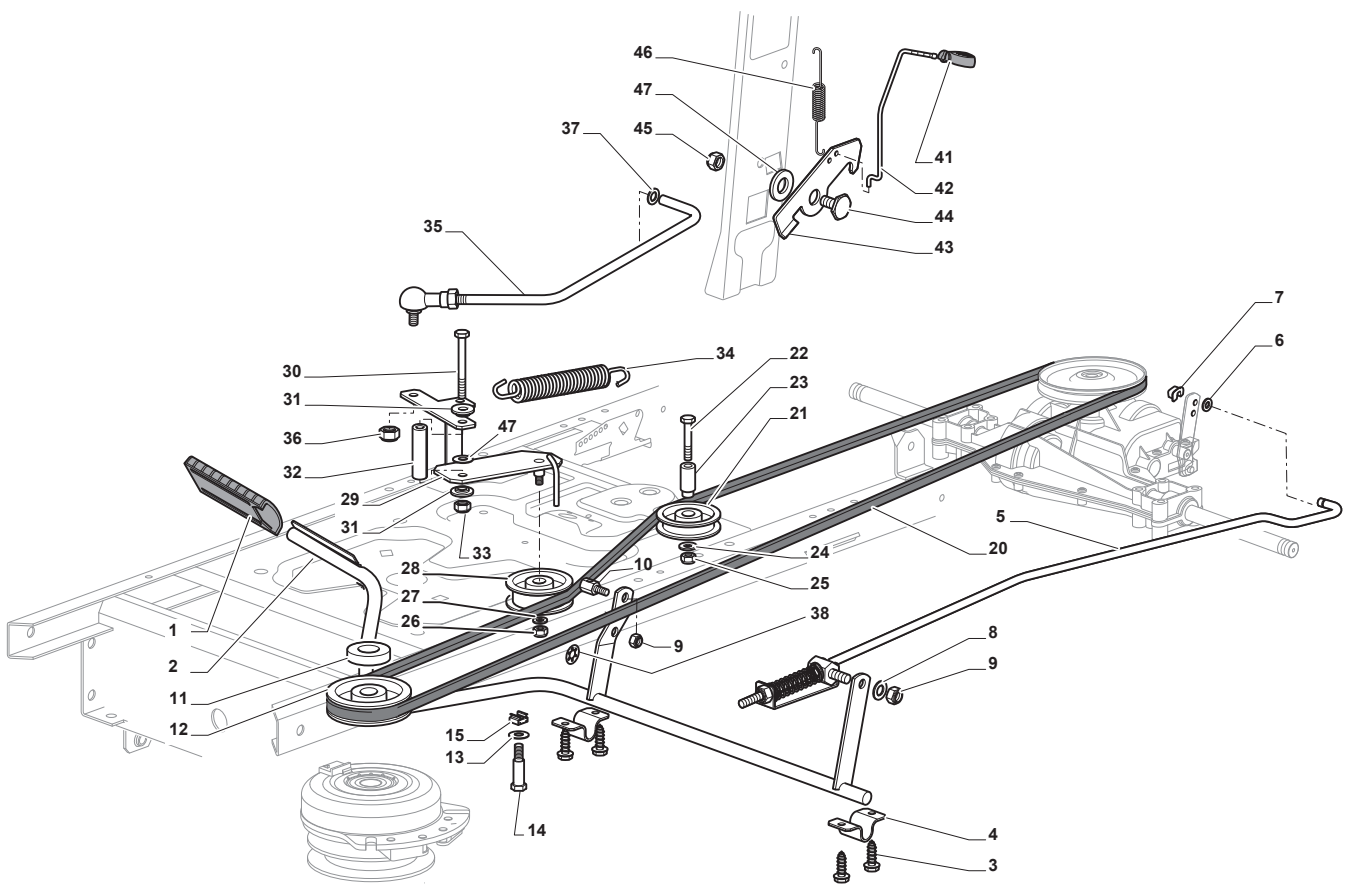

Ride-on SD 98-108 cm **Steering**

Issue 9 - 2017

Fig.	Q.ty	Part No	Description	Notes
66	2	125670005/2	Washer	
67	2	112001010/0	Benzing Ring	
68	2	322110233/0	Hub Cover	Standard Black Cover
70	1	382180124/0	Outfit, Screws	

Fig.	Q.ty	Part No	Description	Notes
1	1	325110391/0	Clamp Cover	
2	1	382500047/1	Pedal	
3	4	112735599/0	Screw	
4	2	325547231/0	Plate	
5	1	382000568/0	Rod	
6	1	112521350/0	Washer	
7	1	112436050/0	Plate	
8	1	325670011/0	Antifriction Washer	
9	1	112155000/0	Nut	
10	1	125510116/0	Pin	
11	1	125160021/0	Spacer	
12	1	125601567/0	Pulley	
13	2	112524010/0	Washer	
14	2	125580030/0	Belt Guide Peg	
15	2	112360425/0	Nut	
20	1	135062014/0	Belt	
21	1	325601599/0	Pulley	
22	1	112691400/0	Screw	
23	1	125160083/0	Spacer	
24	1	112523060/0	Washer	
25	1	112155000/0	Nut	
26	1	112155000/0	Nut	
27	1	112523060/0	Washer	
28	1	125601554/0	Pulley	
29	1	382318283/0	Lever	
30	1	112691600/0	Screw	
31	2	125038002/1	Bushing	
32	1	125160027/0	Spacer	
33	1	112155000/0	Nut	
34	1	125430262/0	Spring	
35	1	382820016/1	Tie Rod	
36	1	112293201/0	Nut	
37	1	124487997/0	Cotter Pin	
38	1	112604899/0	Crown Fastener	
41	1	125394509/1	Knob	
42	1	125033113/0	Rod	
43	1	325253011/1	Hook	
44	1	122524970/3	Pin	
45	1	112155000/0	Nut	
46	1	125430213/0	Spring	
47	1	112523060/0	Washer	