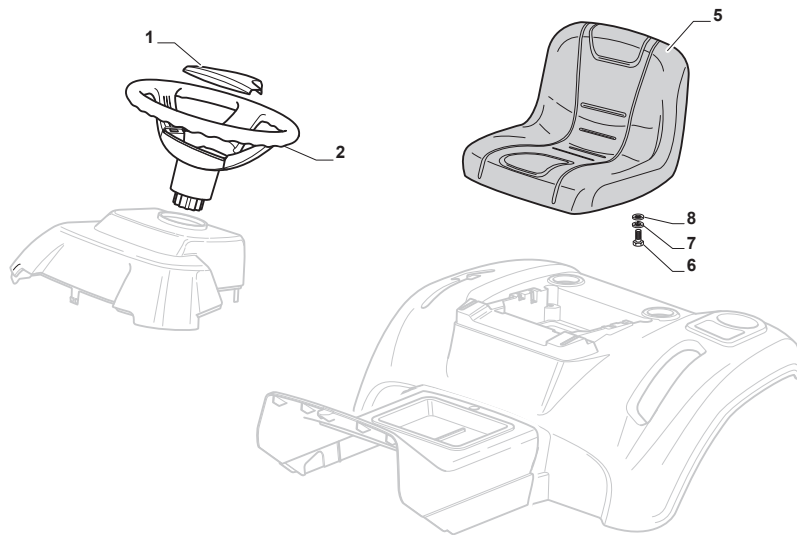

Fig.	Q.ty	Part No	Description	Notes
1	1	114362365/1	Label	
3	1	114363699/0	Label	
4	1	114361438/0	Label	
5	1	114366142/0	Label	
6	1	114363700/0	Label	
8	1	114356699/1	Label	

Fig.	Q.ty	Part No	Description	Notes
1	1	382869038/0	Muffler Protection	
2	4	125943008/0	Screw	
5	2	382650211/0	Stiffening	
6	1	382033111/0	Rod	
7	2	112155000/0	Nut	
8	1	125510021/1	Hitch Pin	
9	1	124487999/0	Spring Pin	
10	2	112815205/0	Screw	
11	1	325140105/0	Deflector	
12	2	325785471/0	Pin	
13	2	125580040/0	Stake	for fixing with Pin
13	2	125580041/0		for fixing with Standard Screw
14	2	112437507/0	Rapid Fixing Plate	for fixing with Standard Screw
14	2	118737221/0	Plate	for fixing with Pin
15	2	112292102/0	Nut	
16	2	112604899/0	Crown Fastener	