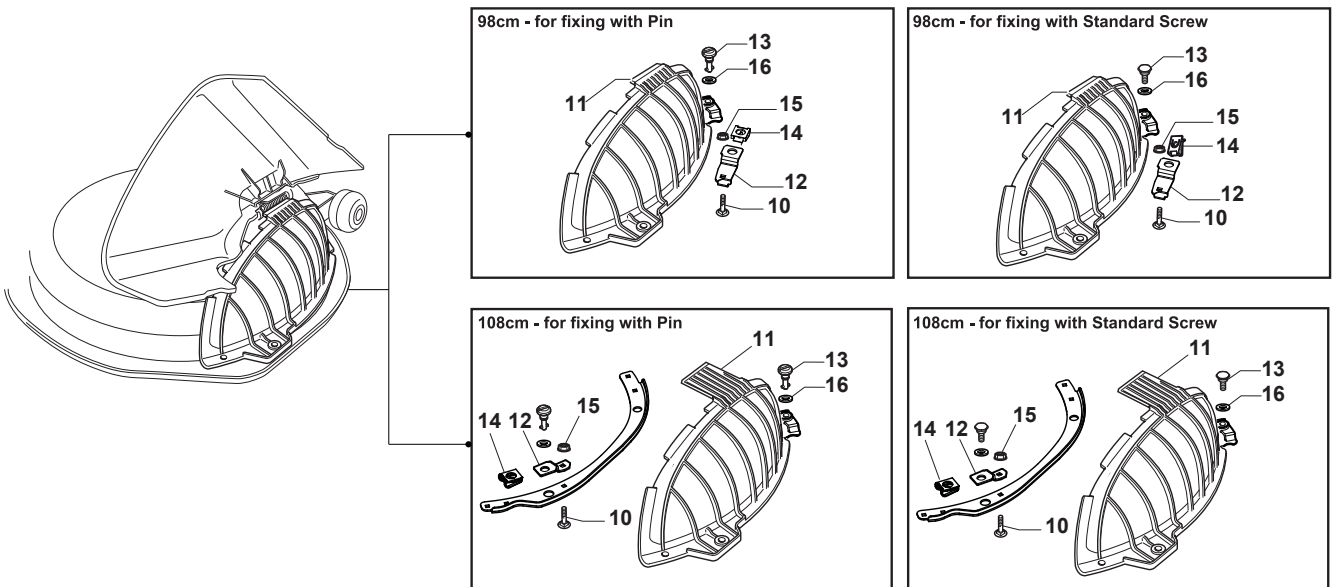

Fig.	Q.ty	Part No	Description	Notes
1	1	114362365/1	Label	
3	1	114363699/0	Label	
4	1	114361438/0	Label	
5	1	114366142/0	Label	
6	1	114363700/0	Label	
8	1	114356699/1	Label	

Fig.	Q.ty	Part No	Description	Notes
1	1	382869038/0	Muffler Protection	
2	4	125943008/0	Screw	
5	2	382650211/0	Stiffening	
6	1	382033111/0	Rod	
7	2	112155000/0	Nut	
8	1	125510021/1	Hitch Pin	
9	1	124487999/0	Spring Pin	
10	2	112815205/0	Screw	
11	1	325140105/0	Deflector	
12	2	325785471/0	Pin	
13	2	125580040/0	Stake	for fixing with Pin
13	2	125580041/0		for fixing with Standard Screw
14	2	112437507/0	Rapid Fixing Plate	for fixing with Standard Screw
14	2	118737221/0	Plate	for fixing with Pin
15	2	112292102/0	Nut	
16	2	112604899/0	Crown Fastener	