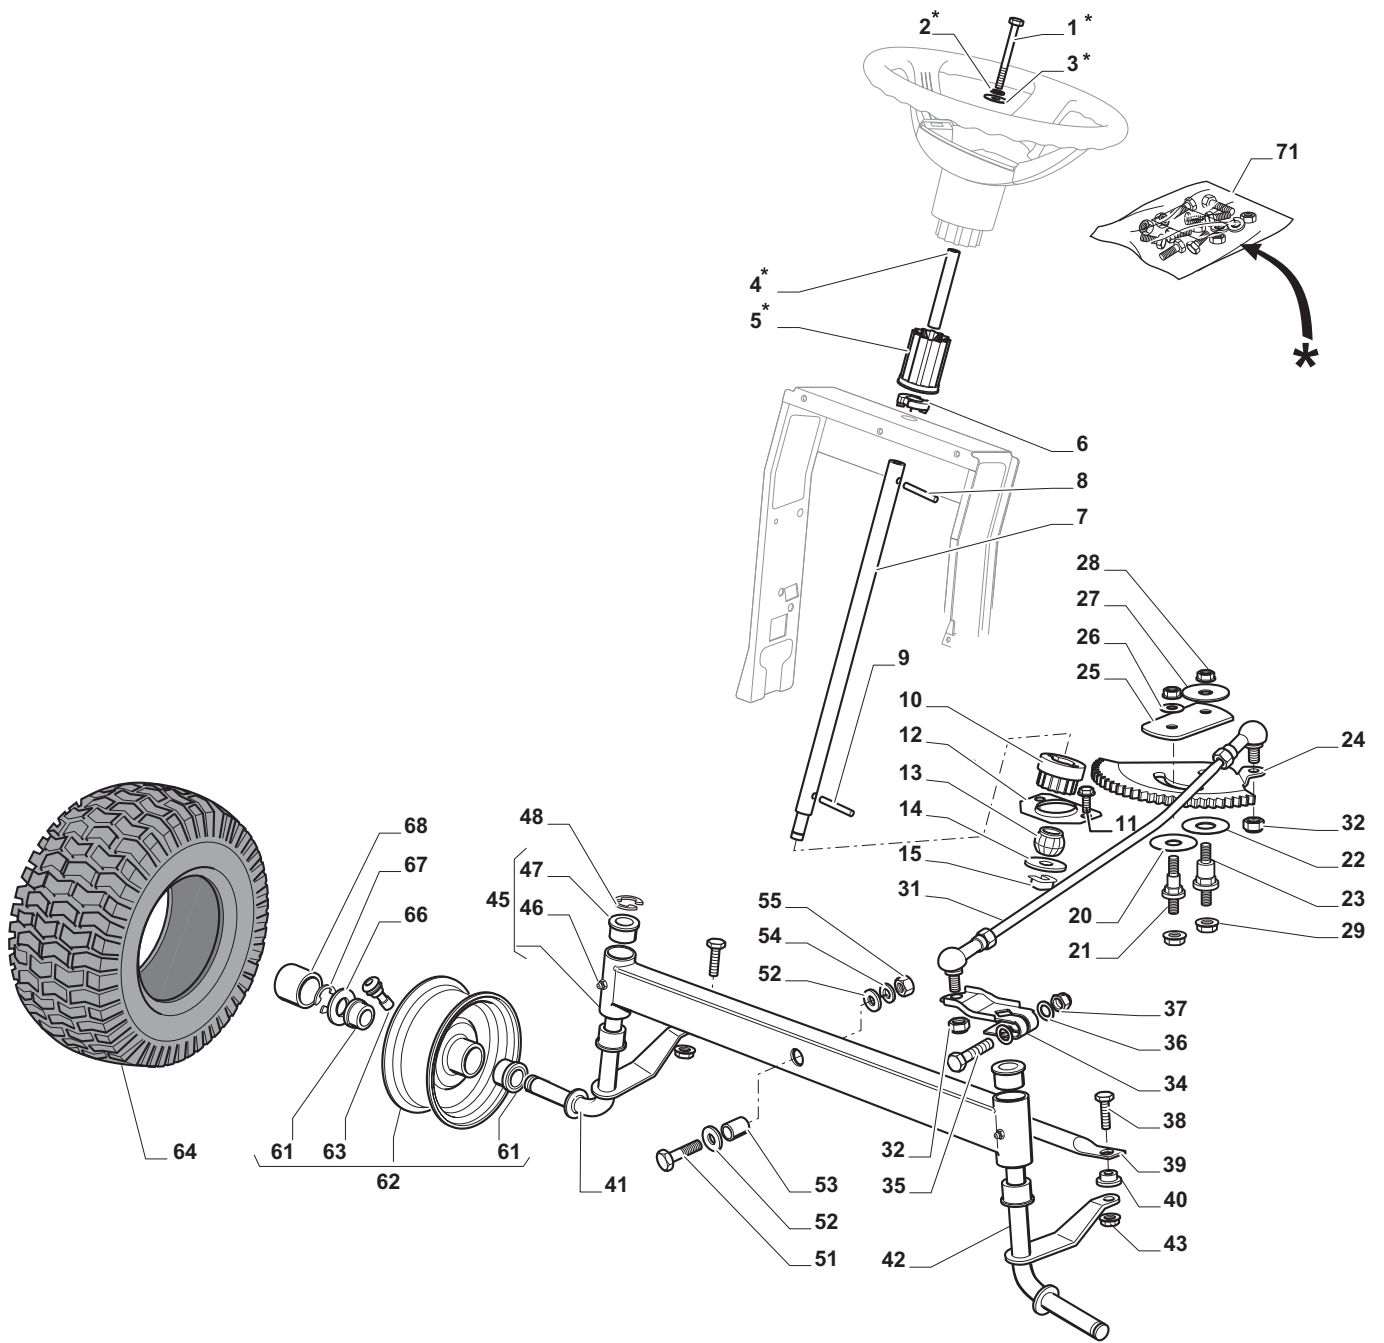

Steering

POS	CODE	Q.TY	DESCRIZIONE	DESCRIPTION	DESCRIPTION	BESCHREIBUNG	NOTES
1	12692050/0	1	Vite	Screw	Vis	Schraube	
2	12540260/0	1	Rondella	Washer	Rondelle	Scheibe	
3	12523070/0	1	Rondella	Washer	Rondelle	Scheibe	
4	125160047/0	1	Distanziale	Spacer	Entretoise	Entfernungsstück	
5	325785318/0	1	Supporto	Support	Support	Halter	
6	325038008/0	1	Boccola	Bush	Douille	Büchse	
7	125520007/0	1	Piantone	Steering Column	Tube De Direction	Lenkungsaeule	
8	112620300/0	1	Spina	Pin	Goupille	Stift	
9	12622650/0	1	Spina	Pin	Goupille	Stift	
10	125570003/0	1	Pignone	Pinion	Pignon	Ritzel	
11	27943051/0	2	Vite	Screw	Vis	Schraube	
12	325785213/1	1	Supporto	Support	Support	Halter	
13	25743000/0	1	Snodo	Joint	Joint	Gelenk	
14	12521370/0	1	Rondella	Washer	Rondelle	Scheibe	
15	12436030/0	1	Piastrina	Plate	Plaquette	Plattechen	
20	22672151/0	1	Rondella	Washer	Rondelle	Scheibe	
21	125510104/0	1	Perno	Pin	Pivot	Bolzen	
22	125670023/0	1	Rondella	Washer	Rondelle	Scheibe	
23	125510109/0	1	Perno	Pin	Pivot	Bolzen	
24	325735519/0	1	Settore	Steering Shaft	Arbre Direction	Lenkungswelle	
25	325547233/0	1	Piastra	Plate	Plaque	Platte	
26	12369500/0	1	Disco Elastico	Elastic Washer	Disque Elastique	Federscheibe	
27	22160400/0	1	Disco Elastico	Elastic Washer	Rondelle Elastique	Federscheibe	
28	12155010/0	2	Dado	Nut	Ecrou	Mutter	
29	12154210/0	2	Dado	Nut	Ecrou	Mutter	
31	382000566/1	1	Asta Comando Sterzo	Steering Rod	Barre De Direction	Lenkungsstab	
32	12156602/0	2	Dado	Nut	Ecrou	Mutter	
34	325318243/0	1	Leva Comando	Lever	Levier	Hebel	
35	12692390/0	1	Vite	Screw	Vis	Schraube	
36	12521360/0	2	Rondella	Washer	Rondelle	Scheibe	
37	12156602/0	1	Dado	Nut	Ecrou	Mutter	
38	125510103/0	2	Perno	Pin	Pivot	Bolzen	
39	325840029/0	1	Tirante Colleg. Fuselli	Tie Rod	Tirant	Spannstange	
40	325038007/0	2	Boccola	Bush	Douille	Büchse	
41	382230369/0	1	Fusello Destro 13 "	Right Stub Axle 13 "	Fuseau Droite 13 "	Rechter Achsschenkel 13 "	
41	382230373/0	1	Fusello Destro 15"	Right Stub Axle 15"	Fuseau Droite 15"	Rechter Achsschenkel 15"	
42	382230371/0	1	Fusello Sinistro 13 "	Left Stub Axle 13 "	Fuseau Gauche 13 "	Linker Achsschenkel 13 "	
42	382230375/0	1	Fusello Sinistro 15"	Left Stub Axle 15"	Fuseau Gauche 15"	Linker Achsschenkel 15"	
43	12155000/0	2	Dado	Nut	Ecrou	Mutter	
45	382034030/0	1	Bilanciere Con Boccola Ed Ingrassatore	Equalizer With Bush And Lubricator	Balancier Avec Douille Et Graisseur	Kipphebel Mit Büchse Und Fettbüchse	
46	12379511/0	2	Ingrassatore	Grease Dispenser	Graisseur	Fettbüchse	
47	25034002/1	4	Boccola	Bush	Douille	Büchse	
48	12001010/0	1	Anello Elastico	Snap Ring	Anneau Ressort	Sprengring	
51	12692695/0	1	Vite	Screw	Vis	Schraube	
52	12523100/0	2	Rondella	Washer	Rondelle	Scheibe	
53	25160016/0	1	Distanziale	Spacer	Entretoise	Entfernungsstück	
54	12587100/0	1	Grower	Grower	Grower	Grower	
55	12295300/0	1	Dado	Nut	Ecrou	Mutter	
61	25122200/2	4	Cuscinetto	Bearing	Roulement	Lager	
62	182000598/0	2	Cerchio Ruota	Rimm	Bandage Roue	Vorderrad Felger	
63	25950000/0	2	Valvola	Valve	Soupape	Ventil	
64	125590014/0	2	Pneumatico 13 "	Tire 13 "	Pneu 13 "	Reifen 13 "	
64	127590066/0	2	Pneumatico 15"	Tire 15"	Pneu 15"	Reifen 15"	
66	25670005/1	2	Rosetta	Washer	Rondelle	Scheibe	
67	12001010/0	2	Anello Elastico	Snap Ring	Anneau Ressort	Sprengring	
68	322110233/0	2	Coprimozzo	Hub Cover	Couvre Moyeu	Nabendeckel	
70	382180124/0	1	Dotazione Viteria	Screws Outfit	Ensemble Des Vis	Schraubenausrüstung