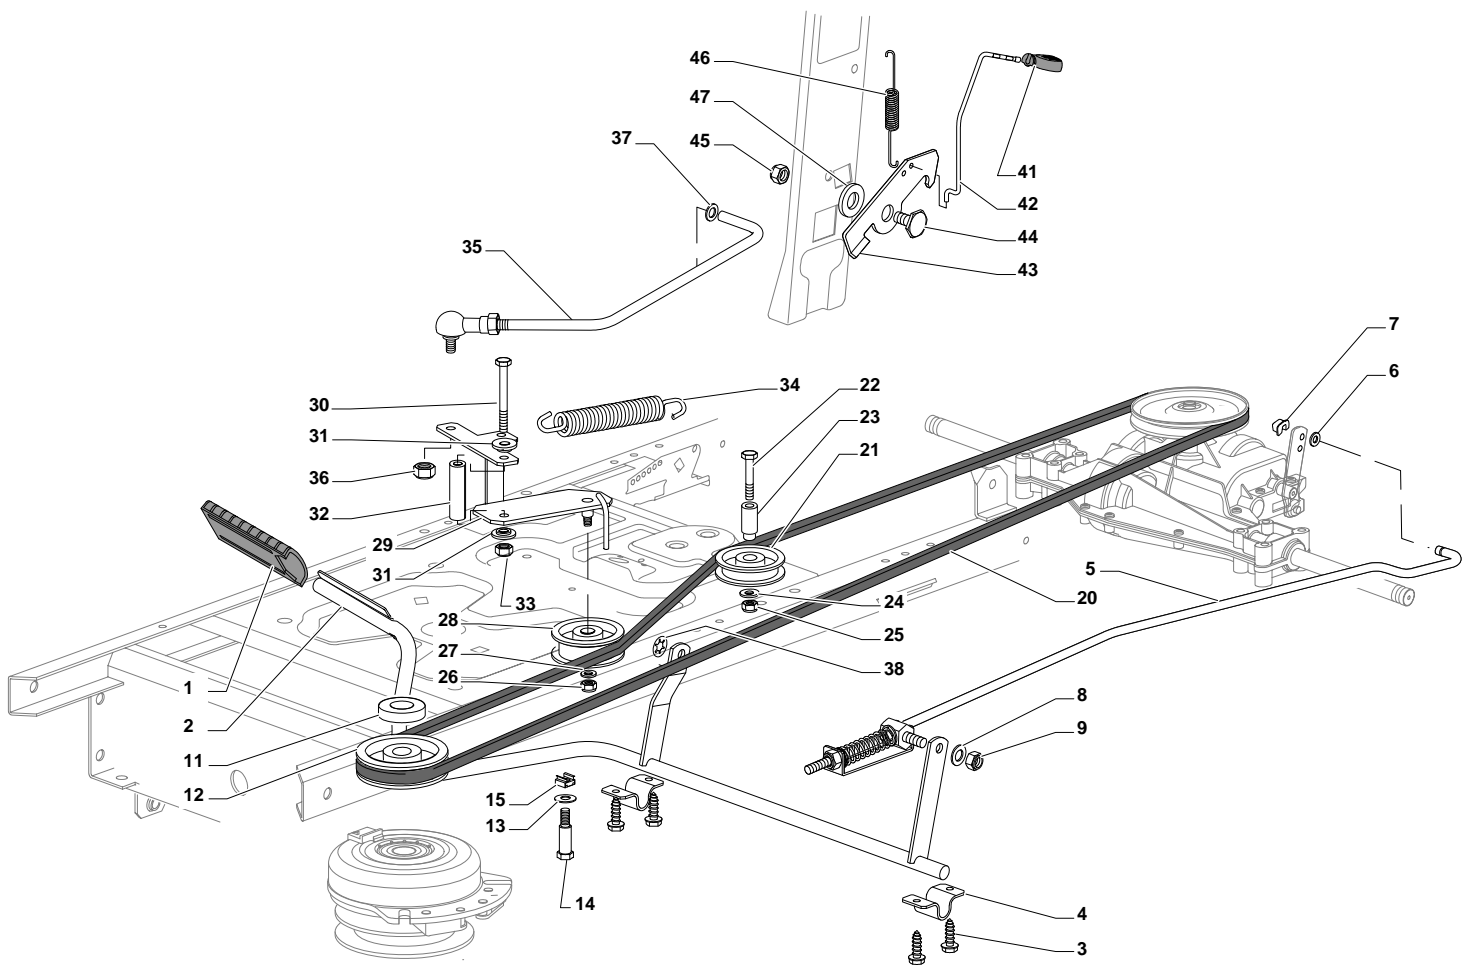

SD 9813 - Model Year 2009

Pos. Fig.	Antal Quantity	Art No Part No	Benämning	Description	Anmärkning Notes
1	1	325110391/0	Clamp Cover	Clamp Cover	
2	1	382500033/0	Pedal	Pedal	
3	4	12735599/0	Skruv	Screw	
4	2	325547231/0	Mothäll	Plate	
5	1	382000568/0	Länk	Rod	
6	1	12521350/0	Bricka	Washer	
7	1	12436050/0	Lísplatta	Plate	
8	1	25670011/0	Bricka	Washer	
9	1	12155000/0	Mutter	Nut	
11	1	25160021/0	Distans	Spacer	
12	1	25601567/0	Remskiva	Pulley	
13	2	12524010/0	Bricka	Washer	
14	2	25580018/0	Remstyrning	Belt Guide	
15	2	12360425/0	Mutter	Nut	
20	1	135062013/0	Drivrem	Belt	
21	1	25601555/0	Remskiva	Pulley	
22	1	12691400/0	Skruv	Right Screw	
23	1	125160051/0	Distans	Spacer	
24	1	12523060/0	Bricka	Washer	
25	1	12155000/0	Mutter	Nut	
26	1	12155000/0	Mutter	Nut	
27	1	12523060/0	Bricka	Washer	
28	1	25601554/0	Remskiva	Pulley	
29	1	382318235/0	Arm	Lever	
30	1	12691600/0	Skruv	Screw	
31	2	25038002/1	Bussning	Bush	
32	1	25160027/0	Distans	Spacer	
33	1	12155000/0	Mutter	Nut	
34	1	125430262/0	Fjäder	Spring	
35	1	382820016/0	Tie Rod Ass.Y	Tie Rod Ass.Y	
36	1	12293201/0	Mutter	Nut	
37	1	12521350/0	Bricka	Washer	
38	1	12604899/0	Lísbricka	Crown Fastener	
41	1	325394534/0	Knopp	Knob	
42	1	125033083/0	Stíng	Rod	
43	1	325253011/0	Hake	Hook	
44	1	22524970/2	Sprint	Pin	
45	1	12155000/0	Mutter	Nut	
46	1	25430213/0	Fjäder	Spring	
47	1	12523060/0	Bricka	Washer