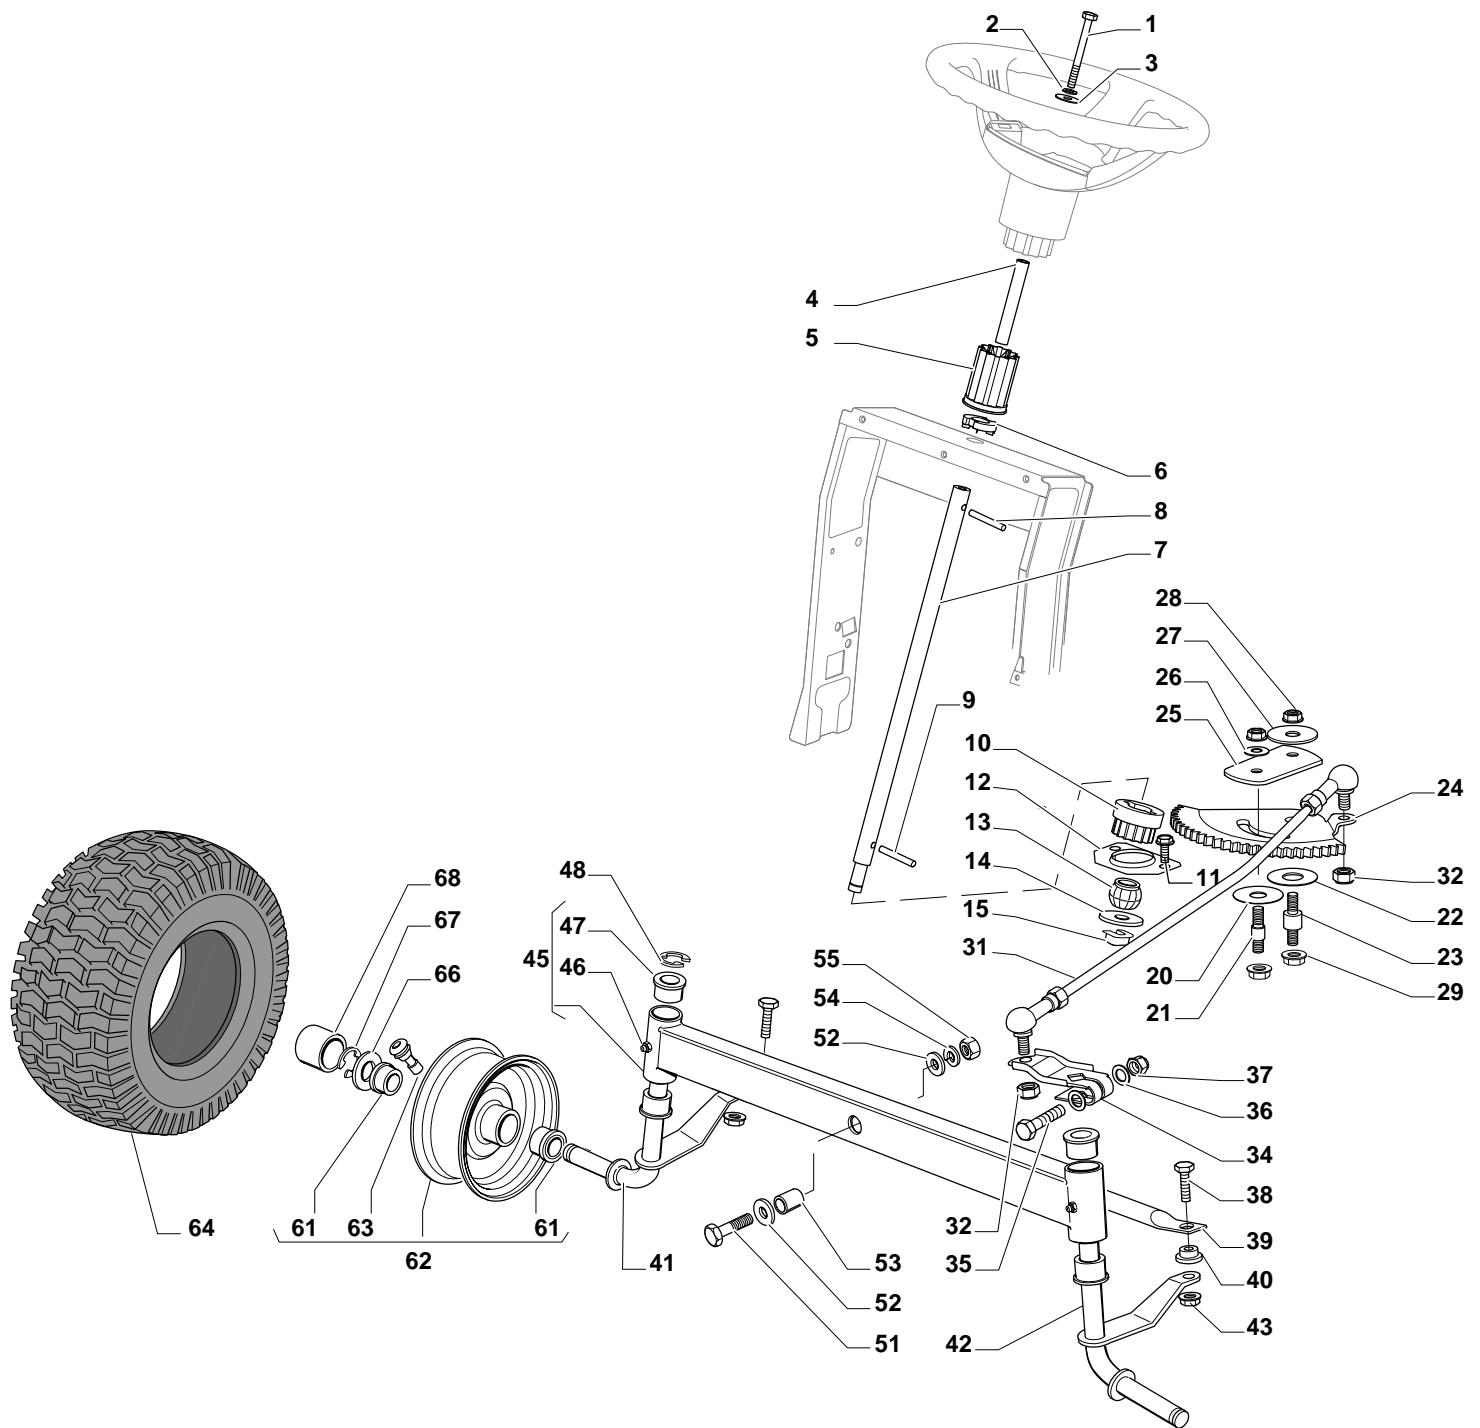

SD 9813 - Model Year 2009

Pos. Fig.	Antal Quantity	Art No Part No	Benämning	Description	Anmärkning Notes
1	1	12692050/0	Skruv	Screw	
2	1	12540260/0	Bricka	Grower	
3	1	12523070/0	Bricka	Washer	
4	1	125160047/0	Distans	Spacer	
5	1	325785318/0	Stöd	Support	
6	1	325038008/0	Bussning	Bush	
7	1	125520007/0	Steering Column	Steering Column	
8	1	112620300/0	Stift	Pin	
9	1	12622650/0	Stift	Pin	
10	1	125570003/0	Drev	Pinion	
11	2	27943051/0	Skruv	Screw	
12	1	25785213/0	Stöd	Support	
13	1	25743000/0	Ledkläpa, vä+hö	Joint	
14	1	12521370/0	Bricka	Washer	
15	1	12436030/0	Platta	Plate	
20	1	22672151/0	Bricka	Washer	
21	1	125510104/0	Sprint	Pin	
22	1	125670023/0	Bricka	Washer	
23	1	125510109/0	Sprint	Pin	
24	1	325735519/0	Sector	Steering Shaft	
25	1	325547233/0	Mothäll	Plate	
26	1	12369500/0	Bricka	Washer	
27	1	22160400/0	Bricka	Elastic Washer	
28	2	12155010/0	Mutter	Nut	
29	2	12293201/0	Mutter	Nut	
31	1	382000566/0	Stång	Steering Rod	
32	2	12156602/0	Mutter	Nut	
34	1	325318243/0	Arm	Lever	
35	1	12692390/0	Skruv	Screw	
36	2	12521360/0	Bricka	Washer	
37	1	12156602/0	Mutter	Nut	
38	2	125510103/0	Sprint	Pin	
39	1	325840029/0	Gasreglagelänk	Tie Rod	
40	2	325038007/0	Bussning	Bush	
41	1	382230373/0	"Right Stub Axle 15""	"Right Stub Axle 15""	
42	1	382230375/0	"Left Stub Axle 15""	"Left Stub Axle 15""	
43	2	12155000/0	Mutter	Nut	
45	1	382034030/0	Equalizer With Bush And Lubricator	Equalizer With Bush And Lubricator	
46	2	12379511/0	Smörjnippl	Grease Dispenser	
47	4	25034002/1	Bussning	Brass	
48	1	12001010/0	Låsring	Snap Ring	
51	1	12692695/0	Skruv	Screw	
52	2	12523100/0	Bricka	Washer	
53	1	25160016/0	Distans	Spacer	
54	1	12587100/0	Grower	Grower	
55	1	12295300/0	Mutter	Nut	
61	4	25122200/2	Lager	Bearing	
62	2	182000598/0	Rimm	Rimm	
63	2	25950000/0	Ventil	Valve	
64	2	127590066/0	Tire 15"	Tire 15"	
66	2	25670005/1	Bricka	Washer	
67	2	12001010/0	Låsring	Snap Ring	
68	2	322110233/0	Navkapsel	Hub Cover