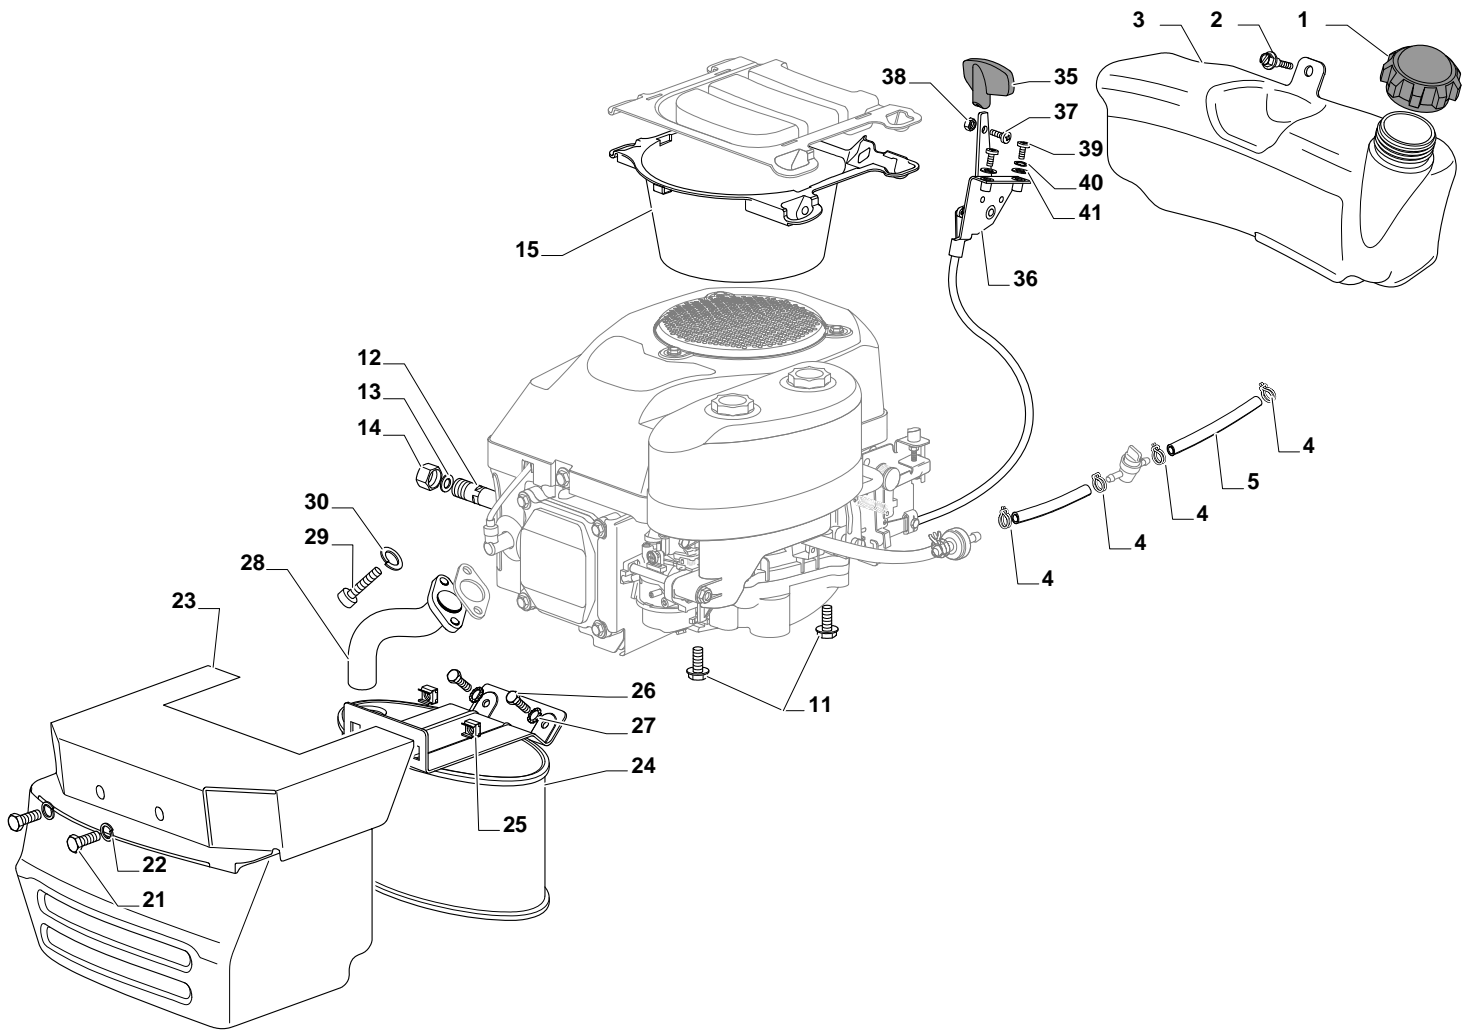

SD 9813 - Model Year 2009

Pos. Fig.	Antal Quantity	Art No Part No	Benämning	Description	Anmärkning Notes
1	1	25795001/1	Lock	Cap	
2	4	125943006/0	Skruv	Screw	
3	1	325735126/0	Tank	Tank	
4	4	18375051/1	Slangklämma	Fair Led	
5	1	25869057/0	Vevstake	Connecting Tube (1000 Mm)	
11	4	112735108/1	Skruv	Screw	
12	1	27598060/0	Oil Discharge Extension	Oil Discharge Extension	
13	1	18401001/1	Tätningring	Oil Seal	
14	1	18737849/0	Lock	Oil Cap	
15	1	325108044/0	Inmatningstratt	Conveyor	
21	2	12792611/0	Skruv	Screw	
22	2	12540260/0	Bricka	Grower	
23	1	382598045/0	Ljuddämparskydd	Muffler Protection	
24	1	82750004/0	Ljuddämpare	Muffler	
25	2	12360425/0	Mutter	Nut	
26	2	12792611/0	Skruv	Screw	
27	2	12540260/0	Bricka	Grower	
28	1	118738231/1	Avgasrör	Exhaust Connecting Tube	
29	2	12737450/0	Skruv	Screw	
30	2	12540260/0	Bricka	Grower	
35	1	325394531/0	Knopp	Knob	
36	1	182000215/0	Gasreglage	Accelerator	
37	1	112726389/0	Skruv	Screw	
38	1	12290800/0	Mutter	Nut	
39	2	112726389/0	Skruv	Screw	
40	2	12540020/0	Bricka	Washer	
41	2	12521310/0	Bricka	Washer