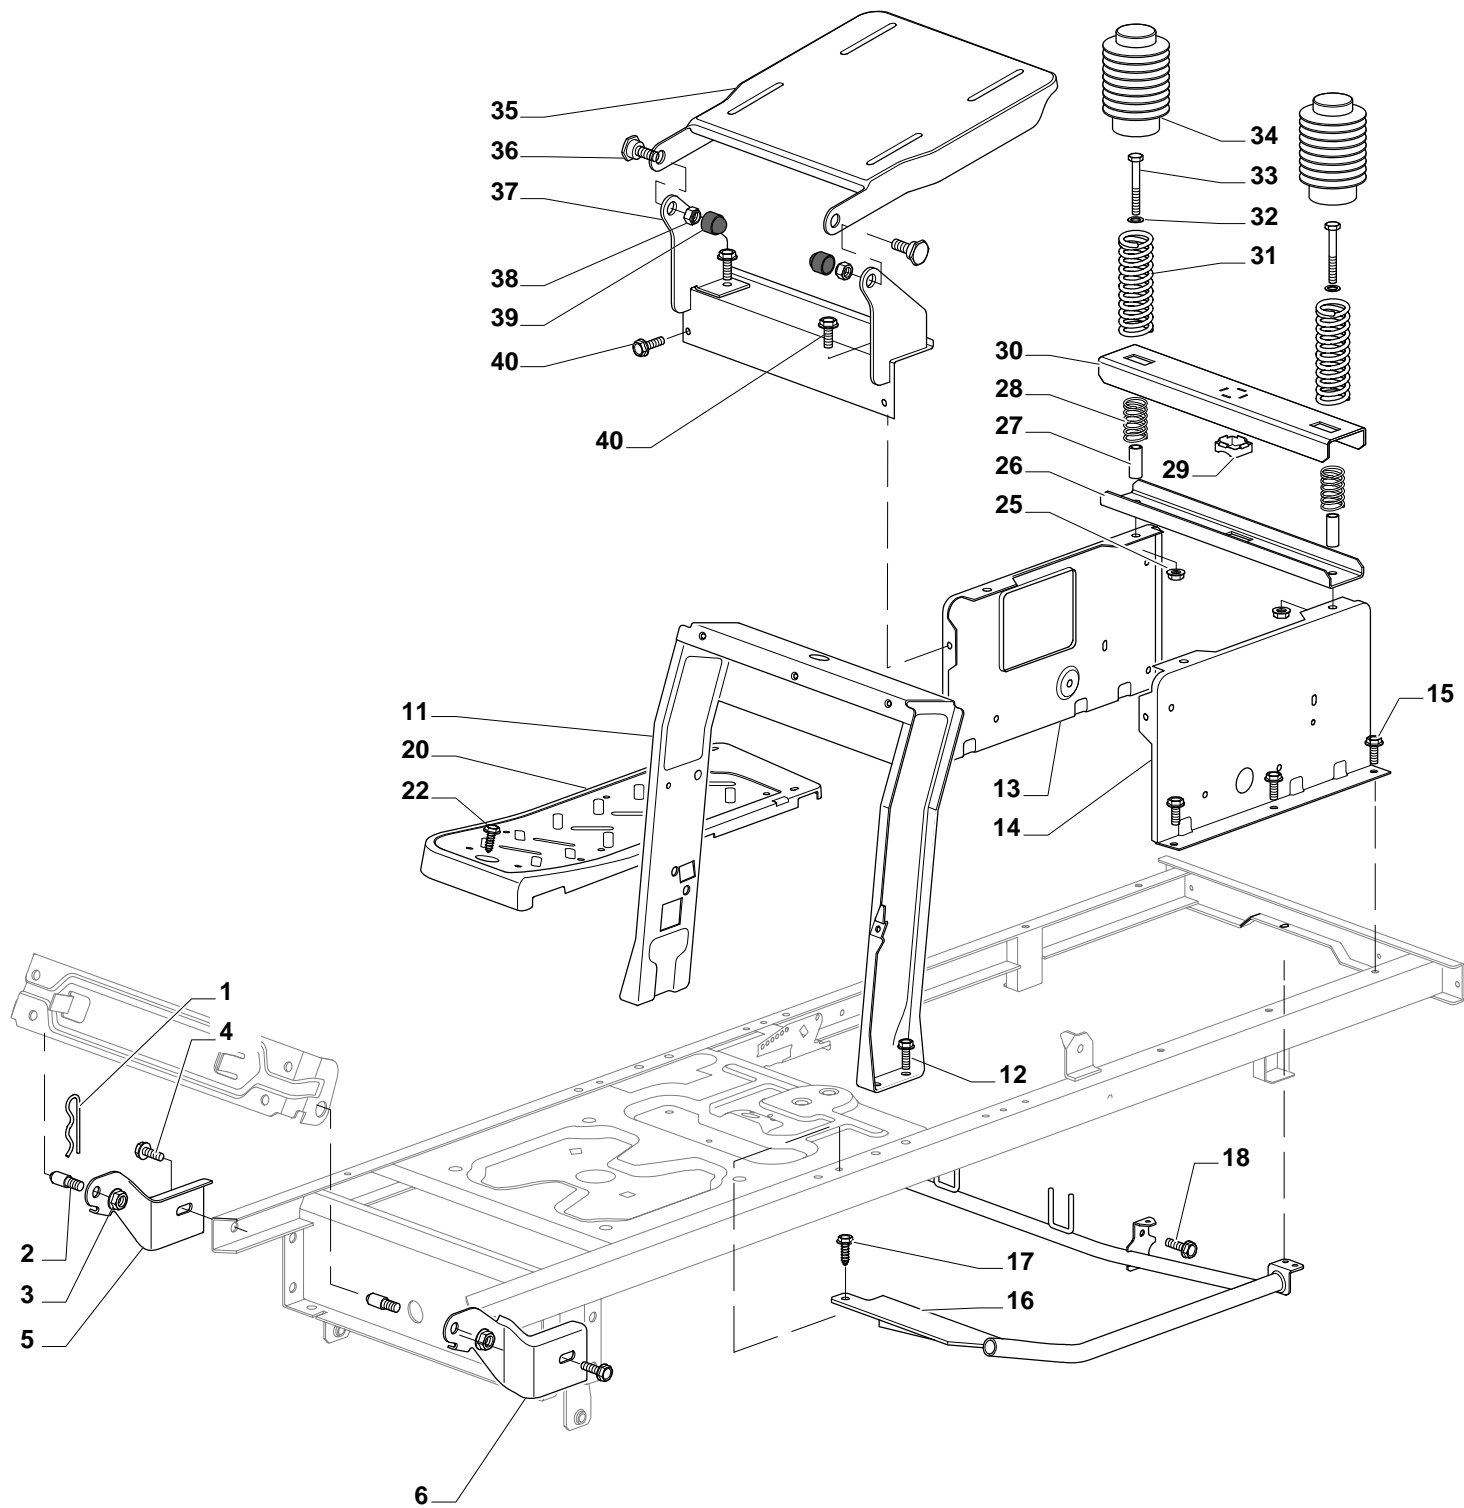

Genuine Spare Parts

SD 9813

SD 9813 - Model Year 2009

Pos. Fig.	Antal Quantity	Art No Part No	Benämning	Description	Anmärkning Notes
1	1	24487998/0	Låsnål	Cotter Pin	
2	2	25510079/0	Sprint	Pin	
3	2	12293201/0	Mutter	Nut	
4	2	12735599/0	Skruv	Screw	
5	1	325547225/0	Plåt	Right Plate	
6	1	325547227/0	Platta	Left Plate	
11	1	382785169/0	Steering Column Support	Steering Column Support	
12	4	125943009/0	Skruv	Screw	
13	1	325785331/0	Right Seat Support	Right Seat Support	
14	1	325785333/0	Left Seat Support	Left Seat Support	
15	6	125943009/0	Skruv	Screw	
16	1	382785179/0	Footboard Support	Footboard Support	
17	2	125943009/0	Skruv	Screw	
18	2	125943009/0	Skruv	Screw	
20	1	325500041/0	Right Footboard	Right Footboard	
21	1	325500043/0	Left Footboard	Left Footboard	
22	2	12735599/0	Skruv	Screw	
25	2	12293201/0	Mutter	Nut	
26	1	325820109/0	Seat Support	Seat Support	
27	2	125160048/0	Distans	Spacer	
28	2	125430263/0	Fjäder	Spring	
29	1	325060038/0	Fäste	Cam	
30	1	325820105/0	Stöd	Support	
31	2	125430264/0	Fjäder	Spring	
32	2	12521350/0	Bricka	Washer	
33	2	12691400/0	Skruv	Right Screw	
34	2	325122002/0	Styrning	Hood	
35	1	382547061/0	Mothåll	Plate	
36	2	22524970/2	Sprint	Pin	
37	1	382820151/0	Seat Support	Seat Support	
38	2	12155010/0	Mutter	Nut	
39	2	118203854/0	Tätningshylsa	Protection	
40	4	125943009/0	Skruv	Screw	