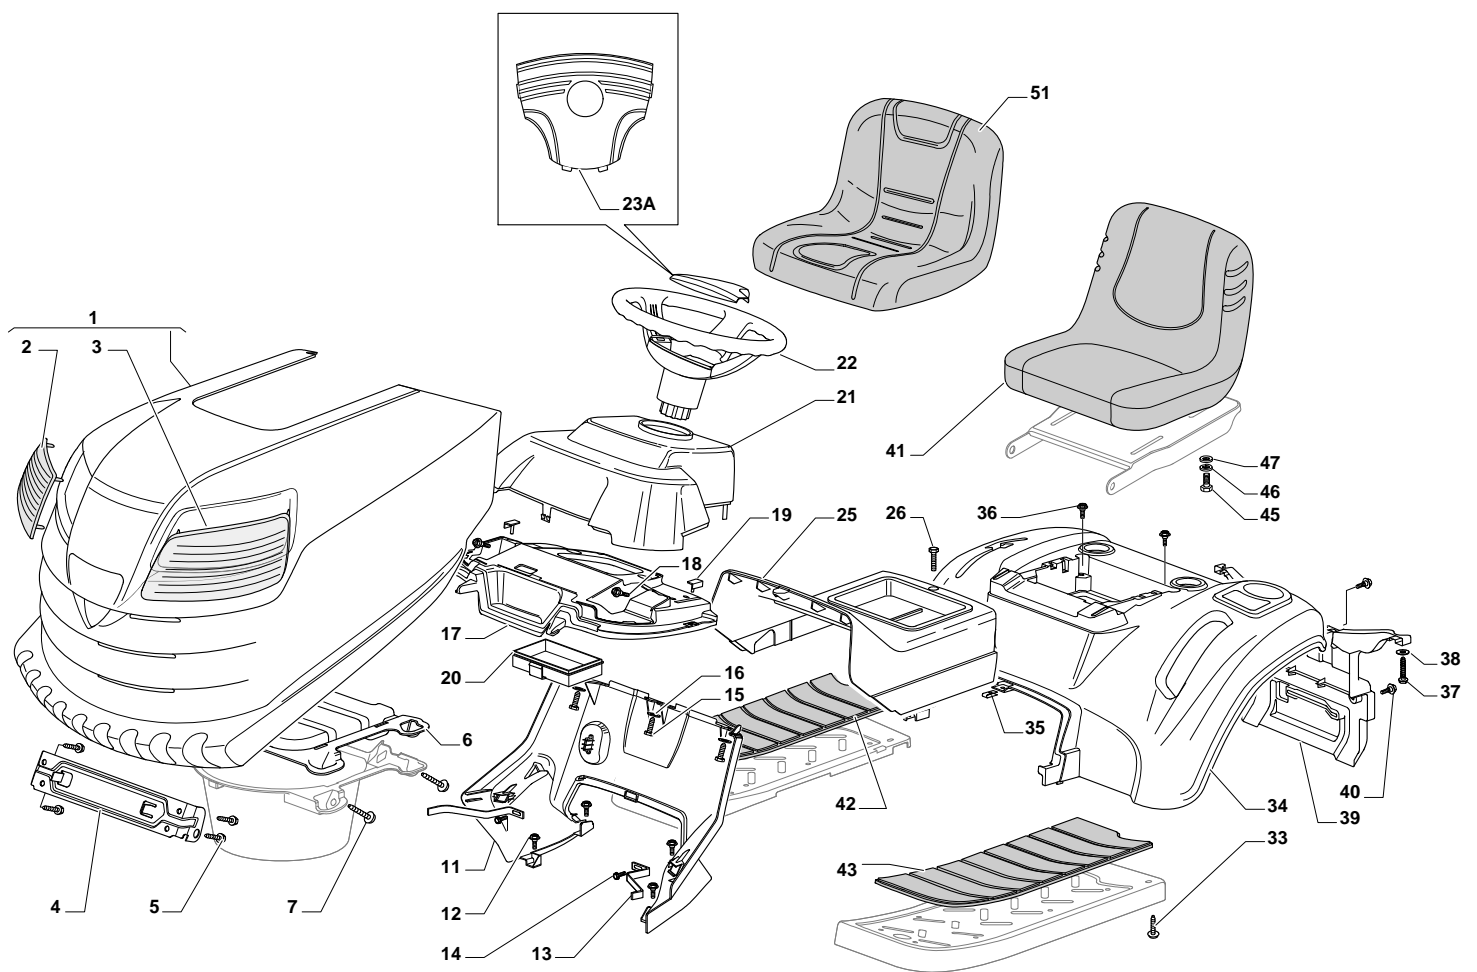

Genuine Spare Parts

SD 9813

SD 9813 - Model Year 2009

Pos. Fig.	Antal Quantity	Art No Part No	Benämning	Description	Anmärkning Notes
1	1	24487998/0	Låsnål	Cotter Pin	
2	2	25510079/0	Sprint	Pin	
3	2	12293201/0	Mutter	Nut	
4	2	12735599/0	Skruv	Screw	
5	1	325547225/0	Plåt	Right Plate	
6	1	325547227/0	Platta	Left Plate	
11	1	382785169/0	Steering Column Support	Steering Column Support	
12	4	125943009/0	Skruv	Screw	
13	1	325785331/0	Right Seat Support	Right Seat Support	
14	1	325785333/0	Left Seat Support	Left Seat Support	
15	6	125943009/0	Skruv	Screw	
16	1	382785179/0	Footboard Support	Footboard Support	
17	2	125943009/0	Skruv	Screw	
18	2	125943009/0	Skruv	Screw	
20	1	325500041/0	Right Footboard	Right Footboard	
21	1	325500043/0	Left Footboard	Left Footboard	
22	2	12735599/0	Skruv	Screw	
25	2	12293201/0	Mutter	Nut	
26	1	325820109/0	Seat Support	Seat Support	
27	2	125160048/0	Distans	Spacer	
28	2	125430263/0	Fjäder	Spring	
29	1	325060038/0	Fäste	Cam	
30	1	325820105/0	Stöd	Support	
31	2	125430264/0	Fjäder	Spring	
32	2	12521350/0	Bricka	Washer	
33	2	12691400/0	Skruv	Right Screw	
34	2	325122002/0	Styrning	Hood	
35	1	382547061/0	Mothåll	Plate	
36	2	22524970/2	Sprint	Pin	
37	1	382820151/0	Seat Support	Seat Support	
38	2	12155010/0	Mutter	Nut	
39	2	118203854/0	Tätningshylsa	Protection	
40	4	125943009/0	Skruv	Screw	