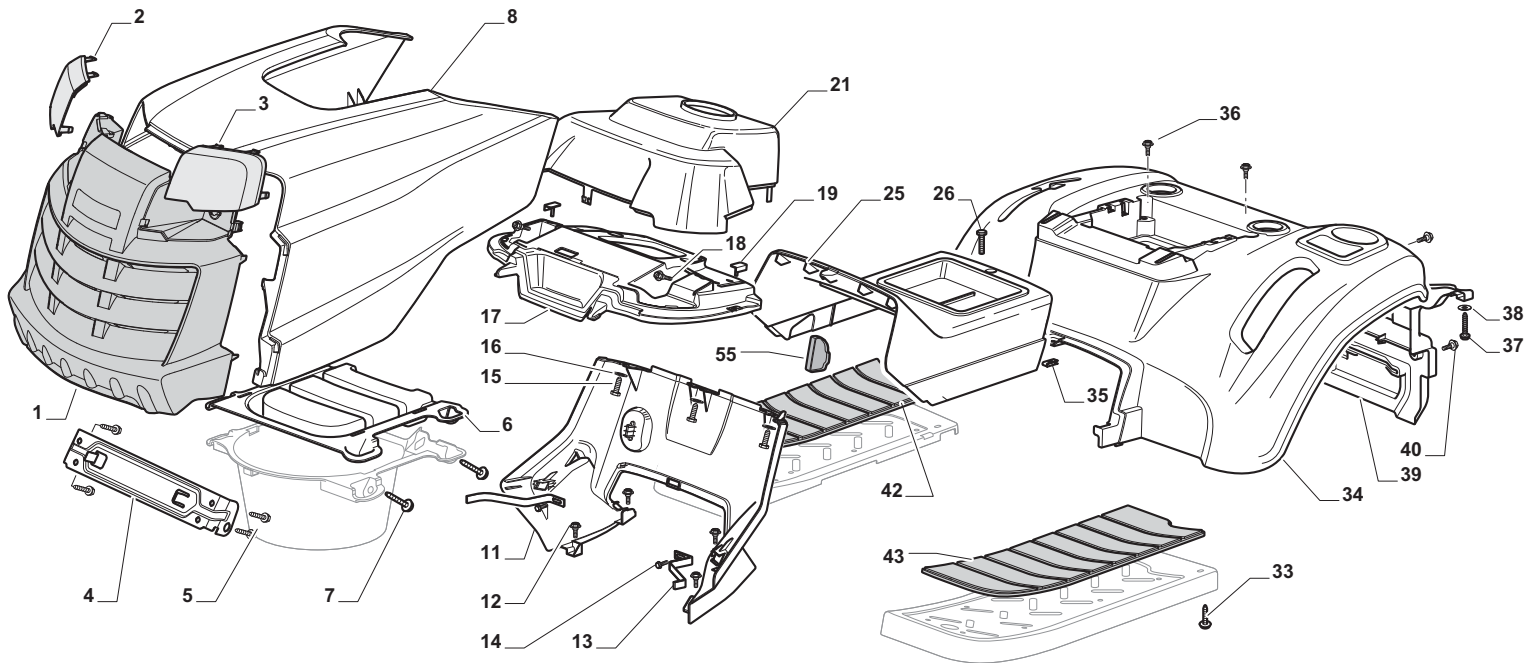

THIS INFORMATION IS NOT INTENDED FOR SALE OR RESALE, AND THIS NOTICE MUST REMAIN ON ALL COPIES.

GLOBAL GARDEN PRODUCTS

Chassis							
POS	CODE	Q.TY	DESCRIZIONE	DESCRIPTION	DESCRIPTION	BESCHREIBUNG	NOTES
1	24487998/0	1	Coppiglia	Cotter Pin	Goupille	Splint	
2	25510079/0	2	Perno	Pin	Pivot	Augenabscheider	
3	12154210/0	2	Dado	Nut	Ecrou	Mutter	
4	12735599/0	2	Vite	Screw	Vis	Schraube	
5	325547225/0	1	Piastrina Destra	Right Plate	Plaque Droite	Rechte Platte	
6	325547227/0	1	Piastrina Sinistra	Left Plate	Plaque Gauche	Linke Platte	
11	382785169/1	1	Supporto Piantone	Steering Column Support	Support Tube De Directiontube De Direction	Lenkungsaeulehalter	
12	125943009/0	4	Vite	Screw	Vis	Schraube	
13	325785331/1	1	Supporto Sedile Destro	Right Seat Support	Support Siege Droite	Rechte Sitzhalter	
14	325785333/1	1	Supporto Sedile Sinistro	Left Seat Support	Support Siege Gauche	Linke Sitzhalter	
15	125943009/0	6	Vite	Screw	Vis	Schraube	
16	382785179/0	1	Supporto Pedana	Footboard Support	Support Marchepied	Fussbretthalter	
17	125943009/0	2	Vite	Screw	Vis	Schraube	
18	125943009/0	2	Vite	Screw	Vis	Schraube	
20	325500041/1	1	Pedana Destra	Right Footboard	Marchepied Droite	Rechte Fussbrett	
21	325500043/1	1	Pedana Sinistra	Left Footboard	Marchepied Gauche	Linke Fussbrett	
22	12735599/0	2	Vite	Screw	Vis	Schraube	
25	12293201/0	2	Dado	Nut	Ecrou	Mutter	
26	325820109/1	1	Supporto Sedile	Seat Support	Support Siege	Sitzhalter	
27	125160048/0	2	Distanziale	Spacer	Entretoise	Entfernungsstück	
28	125430263/0	2	Molla	Spring	Ressort	Feder	
29	325060038/0	1	Camma	Cam	Came	Nocken	
30	325820105/1	1	Supporto	Support	Support	Halter	
31	125430264/0	2	Molla	Spring	Ressort	Feder	
32	12521350/0	2	Rondella	Washer	Rondelle	Scheibe	
33	12691400/0	2	Vite	Screw	Vis	Schraube	
34	325122002/0	2	Cuffia	Hood	Protecteur	Schutzkasten	
35	382547061/0	1	Piastra	Plate	Plaque	Platte	
36	22524970/2	2	Perno	Pin	Pivot	Bolzen	
37	382820151/0	1	Supporto Sedile	Seat Support	Support Siege	Sitzhalter	
38	12155010/0	2	Dado	Nut	Ecrou	Mutter	
39	118203854/0	2	Cappuccio	Protection	Capuchon	Stecker	
40	125943009/0	4	Vite	Screw	Vis	Schraube	