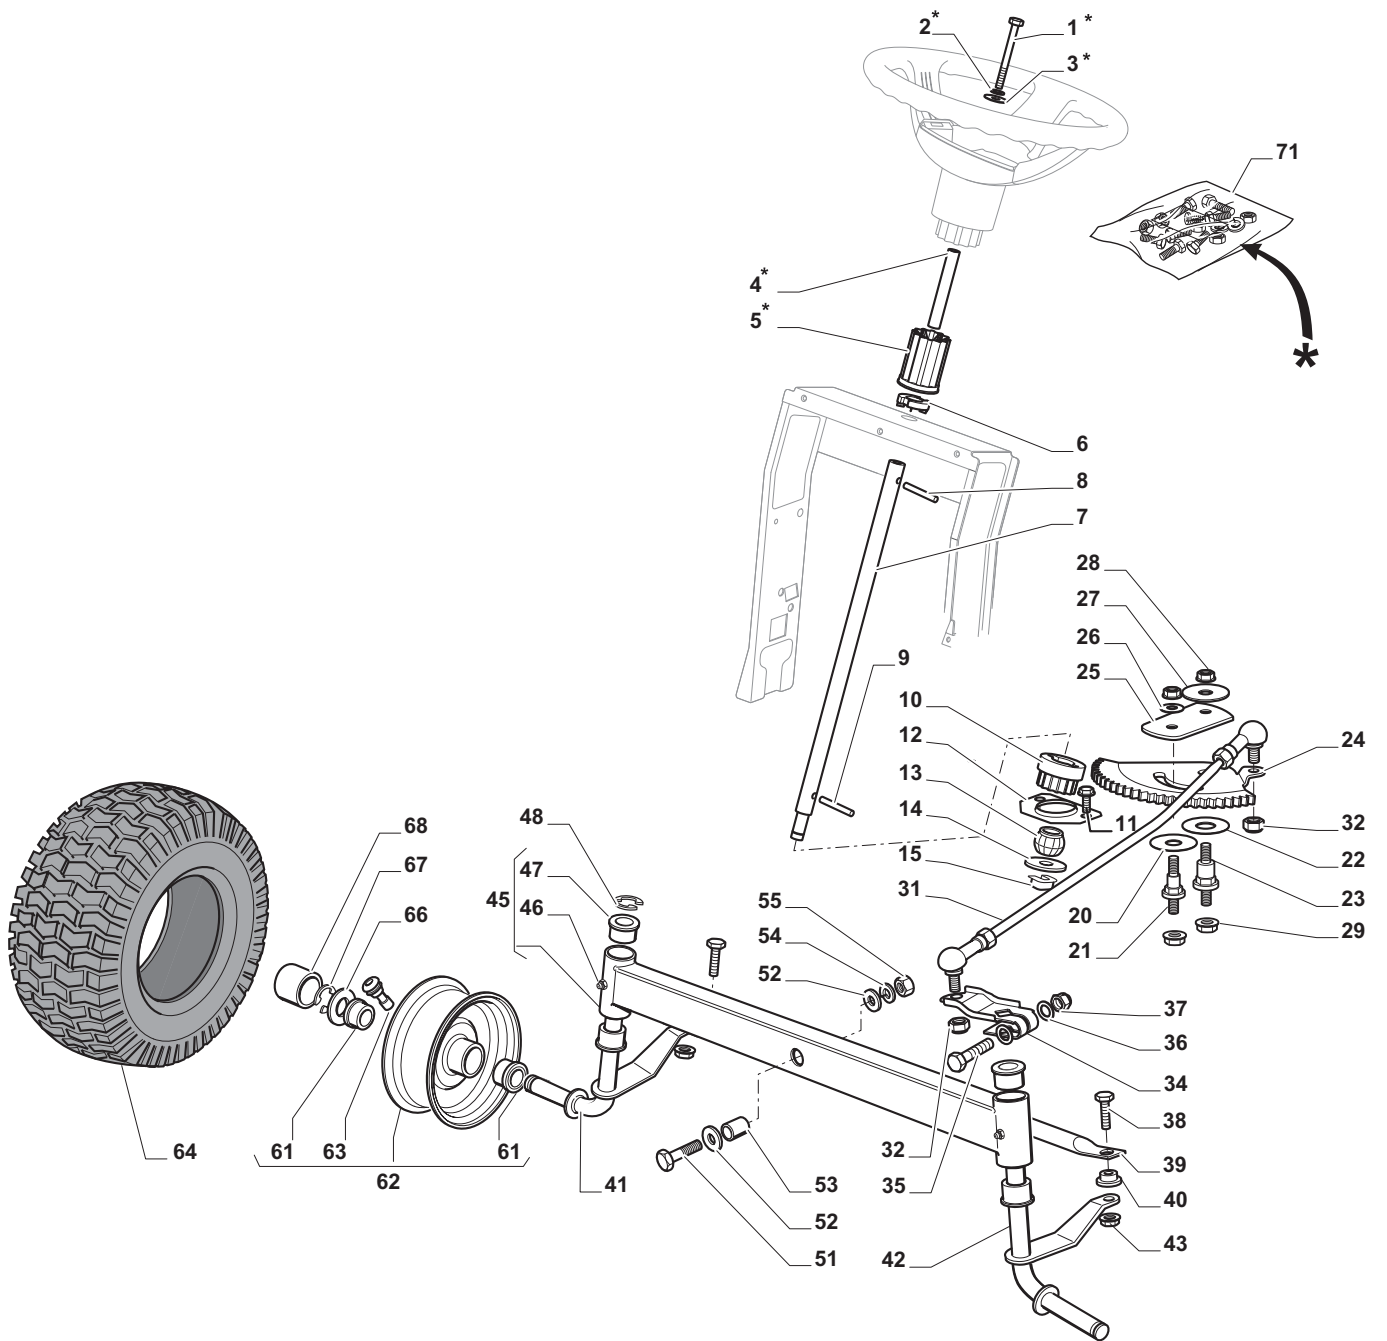

Steering							
POS	CODE	Q.TY	DESCRIZIONE	DESCRIPTION	DESCRIPTION	BESCHREIBUNG	NOTES
1	12692050/0	1	Vite	Screw	Vis	Schraube	
2	12540260/0	1	Rondella	Washer	Rondelle	Scheibe	
3	12523070/0	1	Rondella	Washer	Rondelle	Scheibe	
4	125160047/0	1	Distanziale	Spacer	Entretoise	Entfernungsstück	
5	325785318/0	1	Supporto	Support	Support	Halter	
6	325038008/0	1	Boccola	Bush	Douille	Büchse	
7	125520007/0	1	Piantone	Steering Column	Tube De Direction	Lenkungsaeule	
8	112620300/0	1	Spina	Pin	Goupille	Stift	
9	12622650/0	1	Spina	Pin	Goupille	Stift	
10	125570003/0	1	Pignone	Pinion	Pignon	Ritzel	
11	27943051/0	2	Vite	Screw	Vis	Schraube	
12	325785213/1	1	Supporto	Support	Support	Halter	
13	25743000/0	1	Snodo	Joint	Joint	Gelenk	
14	12521370/0	1	Rondella	Washer	Rondelle	Scheibe	
15	12436030/0	1	Piastrina	Plate	Plaquette	Plattechen	
20	22672151/0	1	Rondella	Washer	Rondelle	Scheibe	
21	125510104/0	1	Perno	Pin	Pivot	Bolzen	
22	125670023/0	1	Rondella	Washer	Rondelle	Scheibe	
23	125510109/0	1	Perno	Pin	Pivot	Bolzen	
24	325735519/0	1	Settore	Steering Shaft	Arbre Direction	Lenkungswelle	
25	325547233/0	1	Piastra	Plate	Plaque	Platte	
26	12369500/0	1	Disco Elastico	Elastic Washer	Disque Elastique	Federscheibe	
27	22160400/0	1	Disco Elastico	Elastic Washer	Rondelle Elastique	Federscheibe	
28	12155010/0	2	Dado	Nut	Ecrou	Mutter	
29	12154210/0	2	Dado	Nut	Ecrou	Mutter	
31	382000566/1	1	Asta Comando Sterzo	Steering Rod	Barre De Direction	Lenkungsstab	
32	12156602/0	2	Dado	Nut	Ecrou	Mutter	
34	325318243/0	1	Leva Comando	Lever	Levier	Hebel	
35	12692390/0	1	Vite	Screw	Vis	Schraube	
36	12521360/0	2	Rondella	Washer	Rondelle	Scheibe	
37	12156602/0	1	Dado	Nut	Ecrou	Mutter	
38	125510103/0	2	Perno	Pin	Pivot	Bolzen	
39	325840029/0	1	Tirante Colleg. Fuselli	Tie Rod	Tirant	Spannstange	
40	325038007/0	2	Boccola	Bush	Douille	Büchse	
41	382230369/0	1	Fusello Destro 13 "	Right Stub Axle 13 "	Fuseau Droite 13 "	Rechter Achsschenkel 13 "	
41	382230373/0	1	Fusello Destro 15"	Right Stub Axle 15"	Fuseau Droite 15"	Rechter Achsschenkel 15"	
42	382230371/0	1	Fusello Sinistro 13 "	Left Stub Axle 13 "	Fuseau Gauche 13 "	Linker Achsschenkel 13 "	
42	382230375/0	1	Fusello Sinistro 15"	Left Stub Axle 15"	Fuseau Gauche 15"	Linker Achsschenkel 15"	
43	12155000/0	2	Dado	Nut	Ecrou	Mutter	
45	382034030/0	1	Bilanciere Con Boccola Ed Ingrassatore	Equalizer With Bush And Lubricator	Balancier Avec Douille Et Graisseur	Kipphebel Mit Büchse Und Fettbüchse	
46	12379511/0	2	Ingrassatore	Grease Dispenser	Graisseur	Fettbüchse	
47	25034002/1	4	Boccola	Bush	Douille	Büchse	
48	12001010/0	1	Anello Elastico	Snap Ring	Anneau Ressort	Sprengring	
51	12692695/0	1	Vite	Screw	Vis	Schraube	
52	12523100/0	2	Rondella	Washer	Rondelle	Scheibe	
53	25160016/0	1	Distanziale	Spacer	Entretoise	Entfernungsstück	
54	12587100/0	1	Grower	Grower	Grower	Grower	
55	12295300/0	1	Dado	Nut	Ecrou	Mutter	
61	25122200/2	4	Cuscinetto	Bearing	Roulement	Lager	
62	182000598/0	2	Cerchio Ruota	Rimm	Bandage Roue	Vorderrad Felger	
63	25950000/0	2	Valvola	Valve	Soupape	Ventil	
64	125590014/0	2	Pneumatico 13 "	Tire 13 "	Pneu 13 "	Reifen 13 "	
64	127590066/0	2	Pneumatico 15"	Tire 15"	Pneu 15"	Reifen 15"	
66	25670005/1	2	Rosetta	Washer	Rondelle	Scheibe	
67	12001010/0	2	Anello Elastico	Snap Ring	Anneau Ressort	Sprengring	
68	322110233/0	2	Coprimozzo	Hub Cover	Couvre Moyeu	Nabendeckel	
70	382180124/0	1	Dotazione Viteria	Screws Outfit	Ensemble Des Vis	Schraubenausrüstung