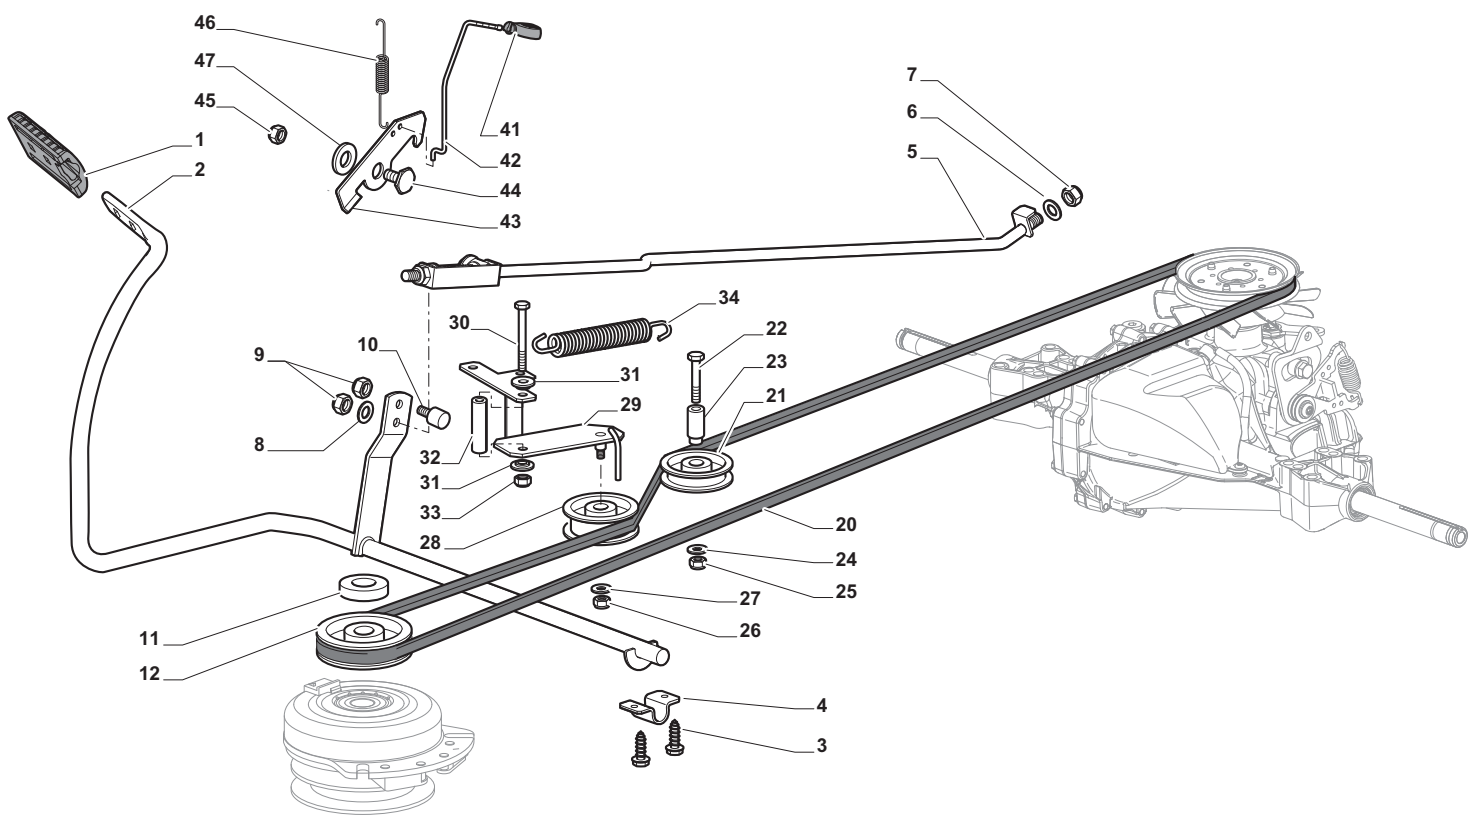

Brake And Gearbox Controls

POS	CODE	Q.TY	DESCRIZIONE	DESCRIPTION	DESCRIPTION	BESCHREIBUNG	NOTES
1	325110409/0	1	Copristaffa	Clamp Cover	Couvre Etrier	Bridedeckel	
2	382000641/0	1	Pedale	Pedal	Pedal	Pedal	
3	12735599/0	4	Vite	Screw	Vis	Schraube	
4	325547231/0	2	Piastra	Plate	Plaque	Platte	
5	382000576/0	1	Asta	Rod	Barre	Stange	
6	12521360/0	1	Rondella	Washer	Rondelle	Scheibe	
7	12156602/0	1	Dado	Nut	Ecrou	Mutter	
8	25670011/0	1	Rondella	Washer	Rondelle	Scheibe	
9	12155000/0	2	Dado	Nut	Ecrou	Mutter	
10	125510116/0	1	Perno	Pin	Pivot	Bolzen	
11	25160021/0	1	Distanziale	Spacer	Entretoise	Entfernungsstück	
12	125601577/0	1	Puleggia	Pulley	Poulie	Riemenscheibe	
20	135062003/0	1	Cinghia	Belt	Courroie	Riemen	
21	25601555/0	1	Puleggia	Pulley	Poulie	Riemenscheibe	
22	12691400/0	1	Vite	Screw	Vis	Schraube	
23	125160051/0	1	Distanziale	Spacer	Entretoise	Entfernungsstück	
24	12523060/0	1	Rondella	Washer	Rondelle	Scheibe	
25	12155000/0	1	Dado	Nut	Ecrou	Mutter	
26	12155000/0	1	Dado	Nut	Ecrou	Mutter	
27	12523060/0	1	Rondella	Washer	Rondelle	Scheibe	
28	25601554/0	1	Puleggia	Pulley	Poulie	Riemenscheibe	
29	382318245/0	1	Leva	Lever	Levier	Hebel	
30	12691600/0	1	Vite	Screw	Vis	Schraube	
31	25038002/1	2	Boccola	Bush	Douille	Büchse	
32	25160027/0	1	Distanziale	Spacer	Entretoise	Entfernungsstück	
33	12155000/0	1	Dado	Nut	Ecrou	Mutter	
34	125430262/0	1	Molla	Spring	Ressort	Feder	
41	325394534/0	1	Manopolina	Knob	Poignee	Griff	
42	125033083/0	1	Asta	Rod	Barre	Stange	
43	325253011/1	1	Gancio	Hook	Crochet	Haken	
44	22524970/2	1	Perno	Pin	Pivot	Bolzen	
45	12155000/0	1	Dado	Nut	Ecrou	Mutter	
46	25430213/0	1	Molla	Spring	Ressort	Feder	
47	12523060/0	1	Rondella	Washer	Rondelle	Scheibe