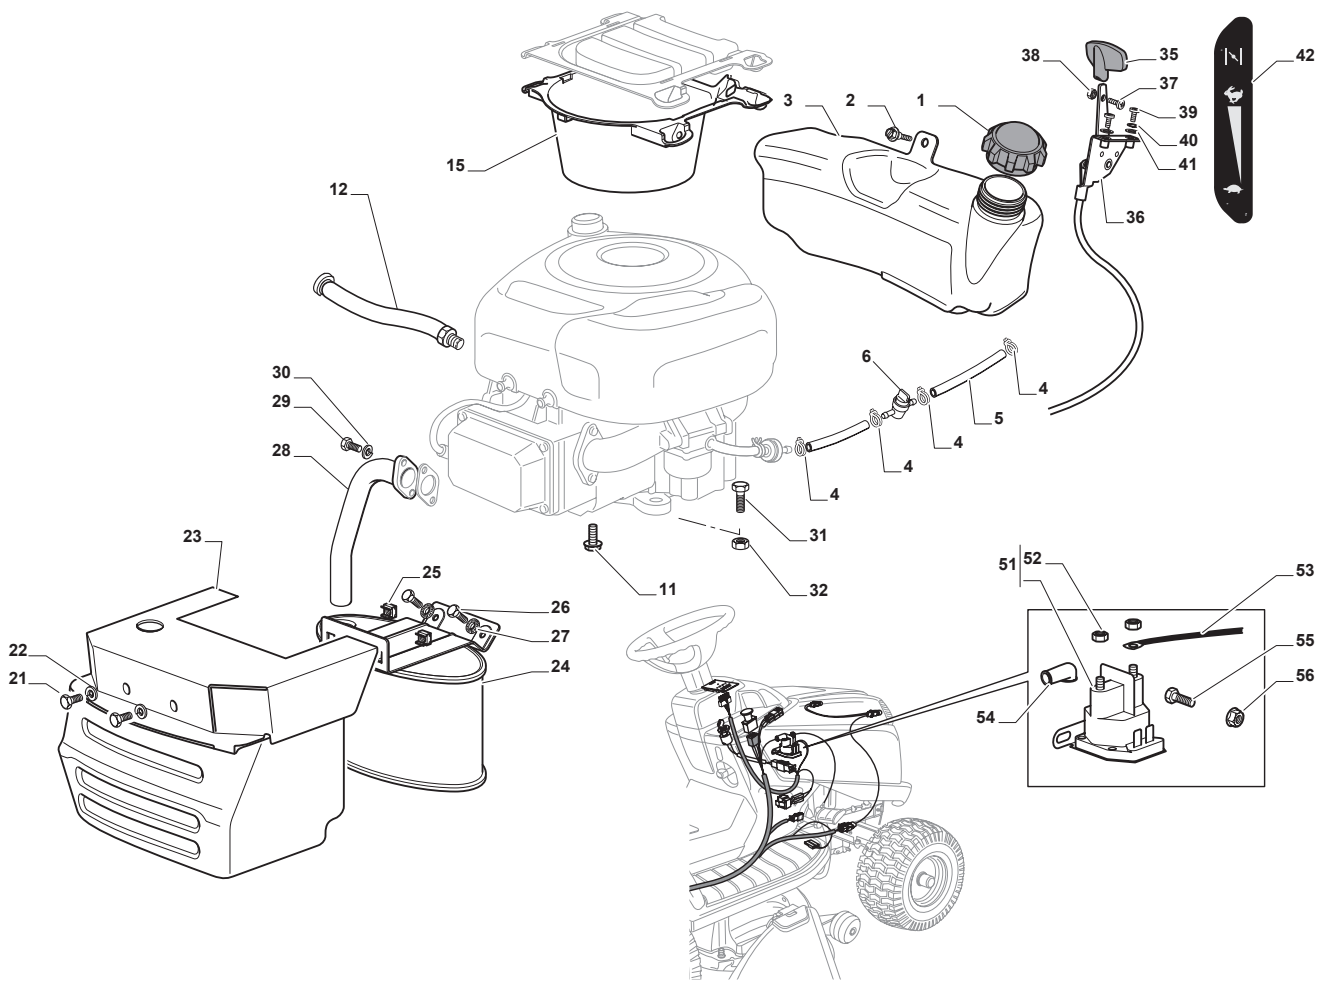

Fig.	Q.ty	Part No	Description	Notes
1	1	325600087/1	Exit Protection	
2	1	125510073/0	Fulcrum Pin	
3	1	125430242/1	Spring	
4	1	112141418/0	Cotter Pin	
11	1	325600088/0	Right Belt Protection Carter	
12	4	125943006/0	Screw	
13	1	325600089/1	Left Belt Protection	
16	1	325060154/0	Case	
17	1	325600082/0	Guard	
18	4	125943011/0	Screw	
19	1	325060155/0	Case	
20	1	325600083/0	Guard	
21	2	127943051/0	Screw	
22	2	112437506/0	Plate	

Fig.	Q.ty	Part No	Description	Notes
1	1	125795001/1	Cap	
2	4	125943006/0	Screw	
3	1	325735126/0	Fuel Tank	
4	4	118375051/1	Fair Led	
5	1	325869057/0	Connecting Tube	
6	1	118562996/0	Shut out valve	
11	4	112735108/1	Screw	
12	1	127598060/0	Oil Discharge Extension	
13	1	118401001/1	Oil Seal	
14	1	118737849/0	Plug	
15	1	325108044/1	Conveyor	
21	2	112792611/0	Screw	
22	2	112540260/0	Grower	
23	1	382598045/0	Muffler Protection	
24	1	182750010/0	Muffler	
25	2	112360425/0	Nut	
26	2	112792611/0	Screw	
27	2	112540260/0	Grower	
28	1	118738231/1	Exhaust Tube	
29	2	112737450/0	Screw	
30	2	112540260/0	Grower	
35	1	325394531/0	Knob	
36	1	182000215/0	Accelerator	
37	1	112726389/0	Screw	
38	1	112290800/0	Nut	
39	2	112726389/0	Screw	
40	2	112540020/0	Washer	
41	2	112521310/0	Washer	
42	1	114363697/0	Label	
51	1	118736111/0	Starter Relay	
52	2	112360352/0	Nut	
53	1	1134-3901-01	Solenoid	
54	1	118564864/1	Protection	
55	1	112790781/0	Screw	
56	2	112154510/0	Nut	