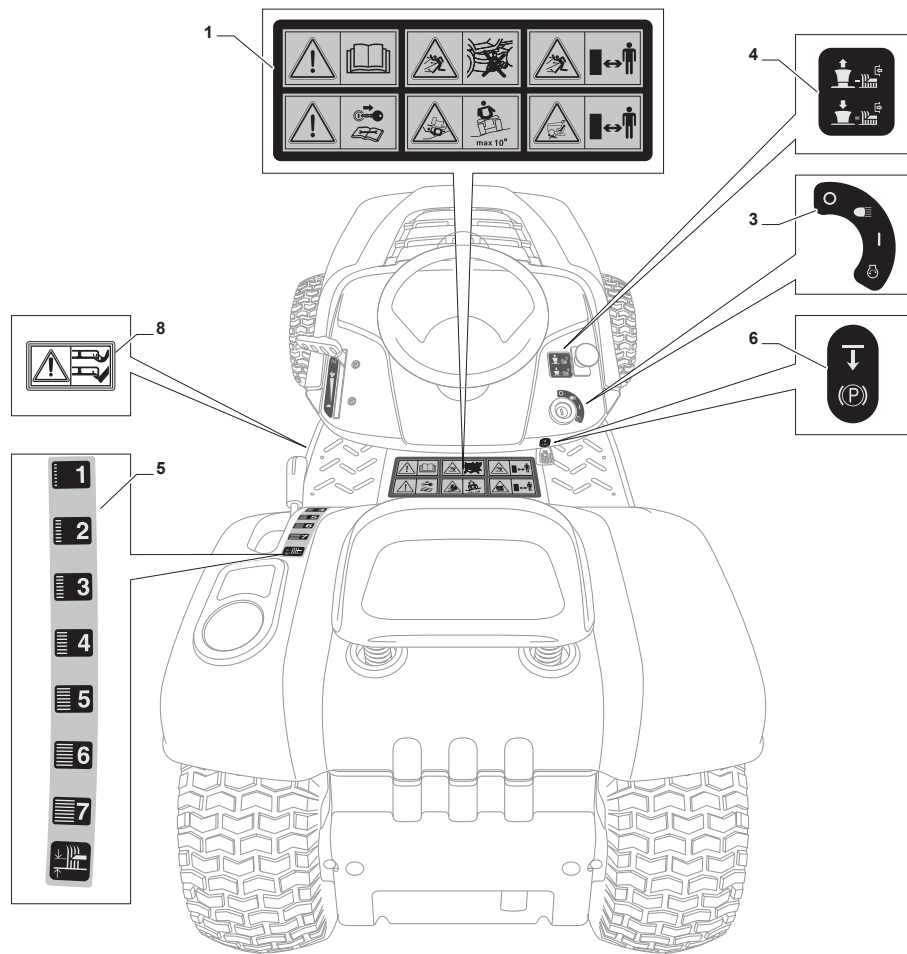

Fig.	Q.ty	Part No	Description	Notes
1	1	182040195/1	Cables Ass.Y	for mechanical
1	1	182040197/0	Cables Ass.Y	for mechanical models with Honda Engines
2	1	382722443/1	Electronic Card	
3	1	112735101/0	Screw	
4	1	118450075/1	Starting Switch	
5	1	325600090/1	Card Protection	
6	1	118210023/0	Starting Key	
7	1	118120002/1	Battery	
8	1	125430265/1	Spring	
9	1	118400863/0	Screwed Ring	
15	2	133215000/0	Cover	
16	1	133340036/0	Fuse 25 A	
16	1	133340040/0	Fuse 10 A	
17	2	133500007/0	Fuse Carrier	
18	1	118450074/0	Clutch Switch	
19	2	119410613/0	Microswitch	
20	1	182040186/0	Cable	for Lamp Version
20	1	182040191/0	Cables Ass.Y	for LED Version
21	2	118459100/0	Lamp For Lights	
25	1	182180090/0	Battery Charger 12V 1A - CE Plug	CE plug
25	1	182180091/0	Battery Charger 12V 1A - UK Plug	UK plug
25	1	182180129/0	Battery Charger	AUS plug
26	1	325605003/0	Button	
27	1	325256250/0	Screwed Ring	
28	1	182040174/0	Led Wiring Assy	