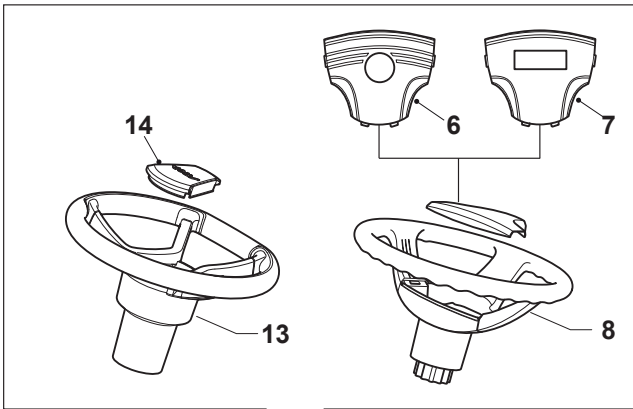

Fig.	Q.ty	Part No	Description	Notes
1	1	114362365/1	Label	
3	1	114363699/0	Label	
4	1	114361438/0	Label	
5	1	114366142/0	Label	
6	1	114363700/0	Label	
8	1	114356699/1	Label	

Fig.	Q.ty	Part No	Description	Notes
1	1	382869038/0	Muffler Protection	
2	4	125943008/0	Screw	
5	2	382650211/0	Stiffening	
6	1	382033111/0	Rod	
7	2	112155000/0	Nut	
8	1	125510021/1	Hitch Pin	
9	1	124487999/0	Spring Pin	
10	2	112815205/0	Screw	
11	1	325140107/0	Deflector	
12	2	325785473/0	Pin	
13	2	125580040/0	Stake	for fixing with Pin
13	2	125580041/0	Stake	for fixing with Standard Screw
14	2	112437507/0	Rapid Fixing Plate	for fixing with Standard Screw
14	2	118737221/0	Plate	for fixing with Pin
15	2	112292102/0	Nut	
16	2	112604899/0	Crown Fastener	