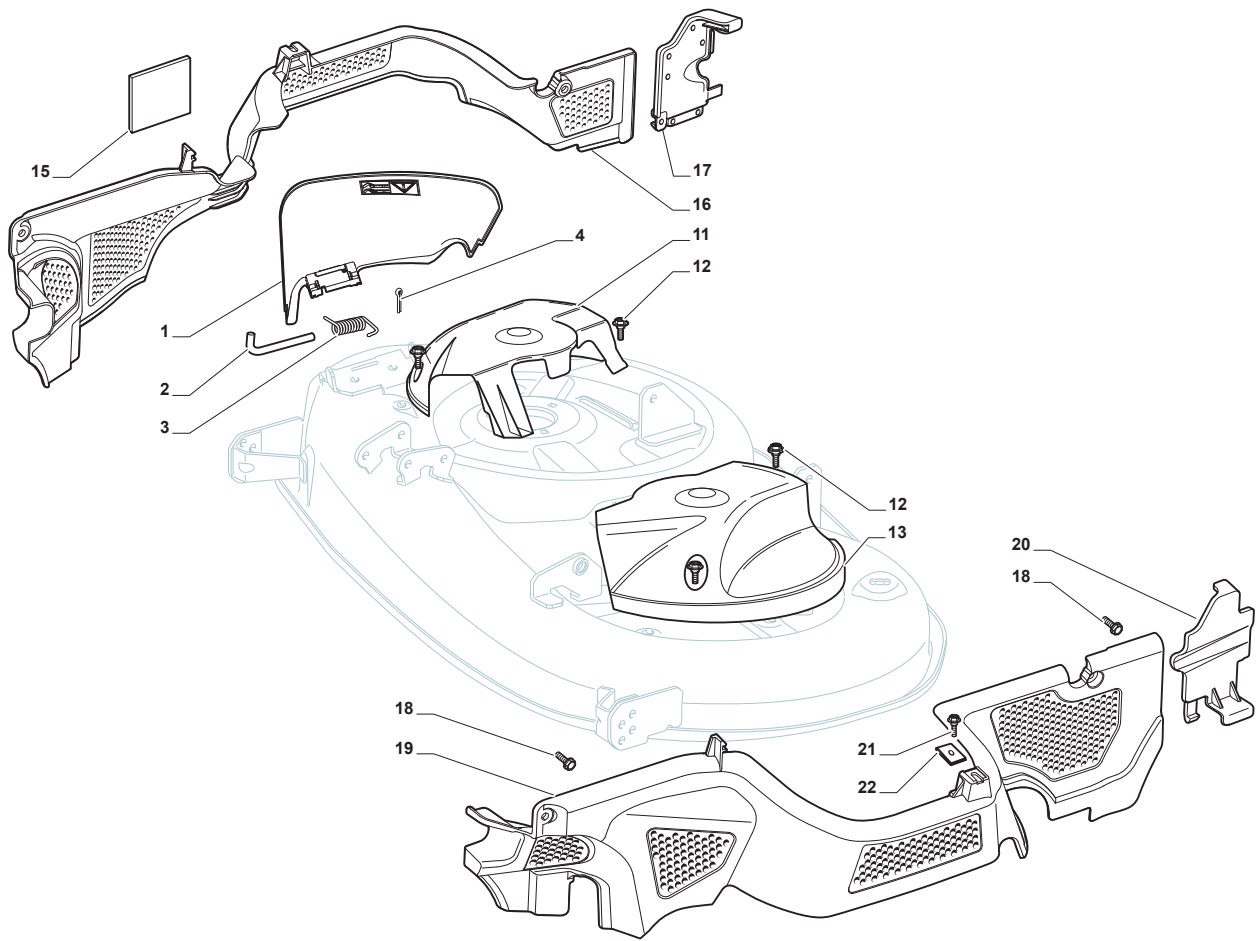

Fig.	Q.ty	Part No	Description	Notes
1	1	325600087/1	Exit Protection	
2	1	125510073/0	Fulcrum Pin	
3	1	125430242/1	Spring	
4	1	112141418/0	Cotter Pin	
11	1	325600088/0	Right Belt Protection Carter	
12	4	125943006/0	Screw	
13	1	325600089/1	Left Belt Protection	
16	1	325060154/0	Case	
17	1	325600082/0	Guard	
18	4	125943011/0	Screw	
19	1	325060155/0	Case	
20	1	325600083/0	Guard	
21	2	127943051/0	Screw	
22	2	112437506/0	Plate	