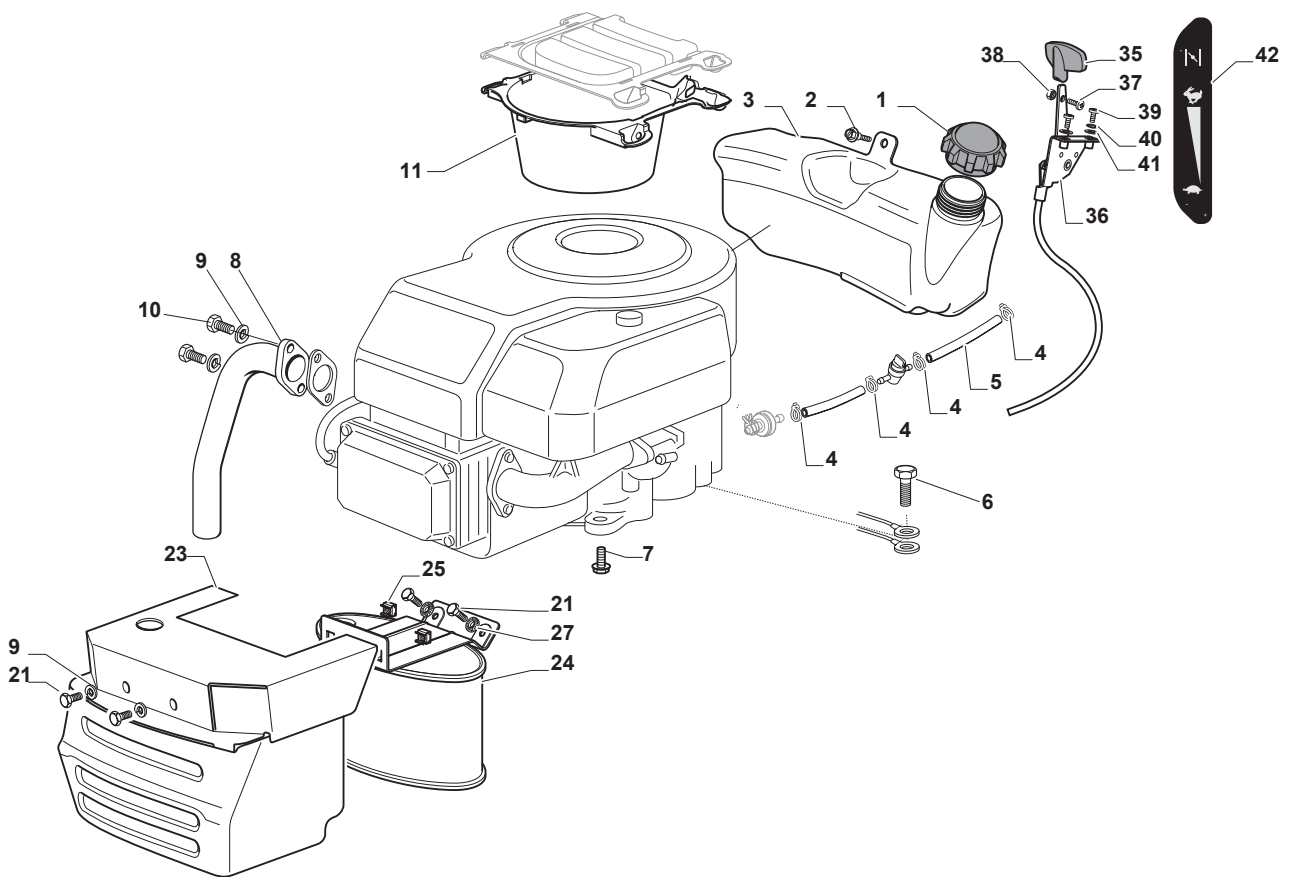

Fig.	Q.ty	Part No	Description	Notes
1	1	125795001/1	Cap	
2	4	125943010/0	Screw	
3	1	325735126/0	Fuel Tank	
4	2	118375051/1	Fair Led	
5	1	325869057/0	Connecting Tube	
6	3	112540260/0	Grower	
7	3	112793102/0	Screw	
8	4	112585100/0	Washer	
9	4	112735821/0	Screw	
10	2	112792611/0	Screw	
11	4	112360425/0	Nut	
12	1	118738256/0	Left Exhaust Connection	
13	1	118738257/0	Right Exhaust Connection	
14	2	112583500/0	Grower	
15	1	382598067/0	Muffler Protection	
16	1	182750003/0	Muffler Assy	
17	1	125430252/0	Spring	
18	1	118718000/0	Oil Emptying Syringe	
19	2	125090003/0	Choke Control	
20	2	133320022/0	Fastpoint Clamp	
21	1	182000201/2	Accelerator	
22	2	112521310/0	Washer	
23	2	112540020/0	Washer	
24	3	112726389/0	Screw	
25	1	325394531/0	Knob	
26	1	112290800/0	Nut	
27	1	114364617/0	Label	
28	1	325108045/1	Conveyor	