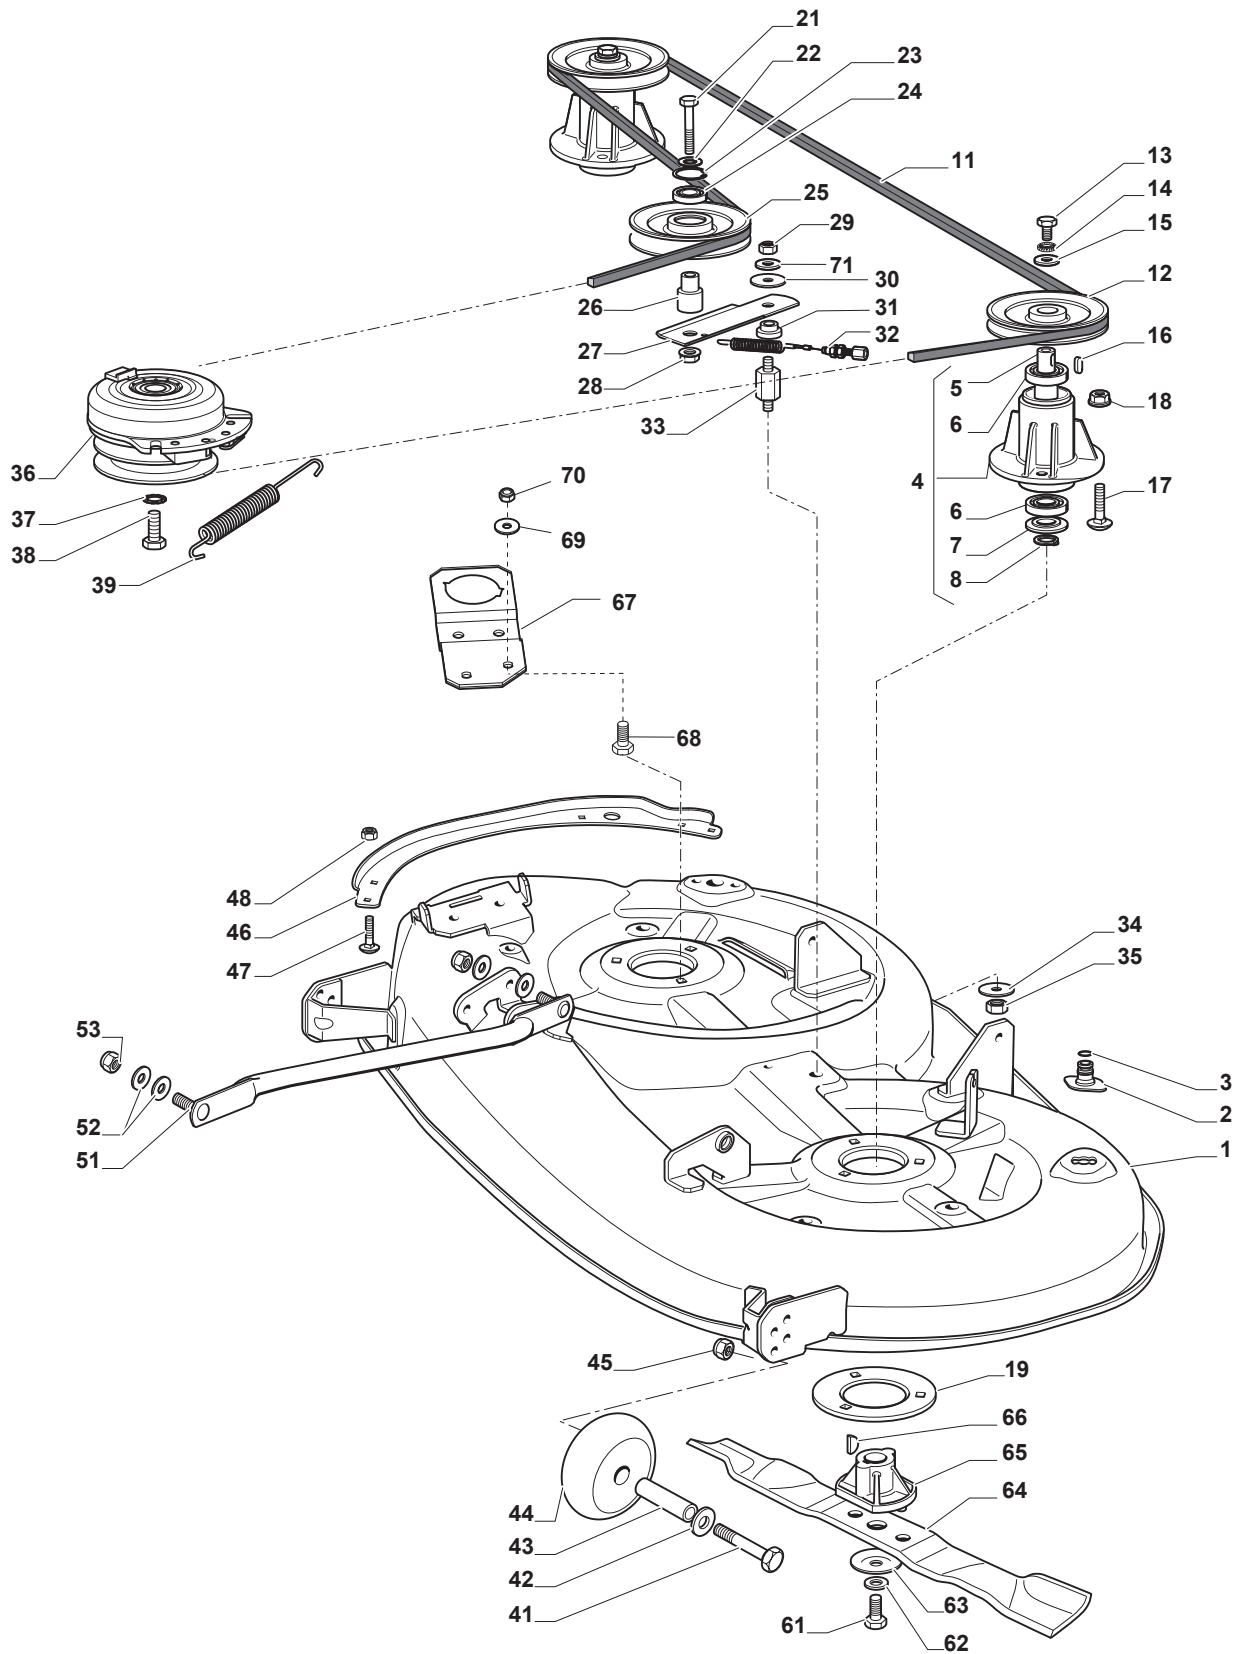

Fig.	Q.ty	Part No	Description	Notes
1	1	382565074/2	Cutting Plate Grey	
2	2	325033086/0	Water Hose Connection	
3	2	119035000/0	Or Ring	
4	2	382207204/1	Flange Assy	
5	2	125020804/0	Shaft	
6	4	119216040/0	Bearing	
7	2	325160501/0	Dust Cover Disc	
8	2	112609260/0	Seeger	
11	1	135061506/1	Belt	
12	2	125601571/0	Pulley	
13	2	112793102/0	Screw	
14	2	112540260/0	Grower	
15	2	125670007/0	Washer	
16	2	112139480/0	Feather	
17	6	112818700/0	Screw	
18	6	112154210/0	Nut	
19	2	325160505/0	Disc	
21	1	112691900/0	Screw	
22	1	112524010/0	Washer	
23	1	112610800/0	Seeger	
24	1	119216048/0	Bearing	
25	1	125601586/0	Pulley	
26	1	125160056/0	Spacer	
27	1	325318255/0	Lever	
28	1	112293201/0	Nut	
29	1	112155020/0	Nut	
30	1	125670022/0	Washer	
31	1	125040635/0	Bushing	
32	1	382004619/0	Wire	
33	1	125160057/1	Spacer	
34	1	112523080/0	Washer	
35	1	112156602/0	Nut	
36	1	118399062/0	Electromagnetic Clutch	
37	1	112543000/0	Washer	
38	1	112737320/0	Screw	
39	1	125430277/0	Spring	
41	2	112692050/0	Screw	
42	2	112523060/0	Washer	
43	2	125510072/1	Spacer	
44	2	182700001/0	Levelling Small Wheel	
45	2	112293201/0	Nut	
46	1	325547259/0	Stiffening	
47	5	112815200/0	Screw	
48	5	112154510/0	Nut	
51	2	382000565/1	Equalizer Rod	
52	9	325670008/1	Washer	
53	4	112156602/0	Nut	
61	2	112735694/0	Screw	
62	2	112523080/0	Washer	
63	2	122160400/0	Elastic Disc	
64	2	182004357/0	Right Blade Mulching	