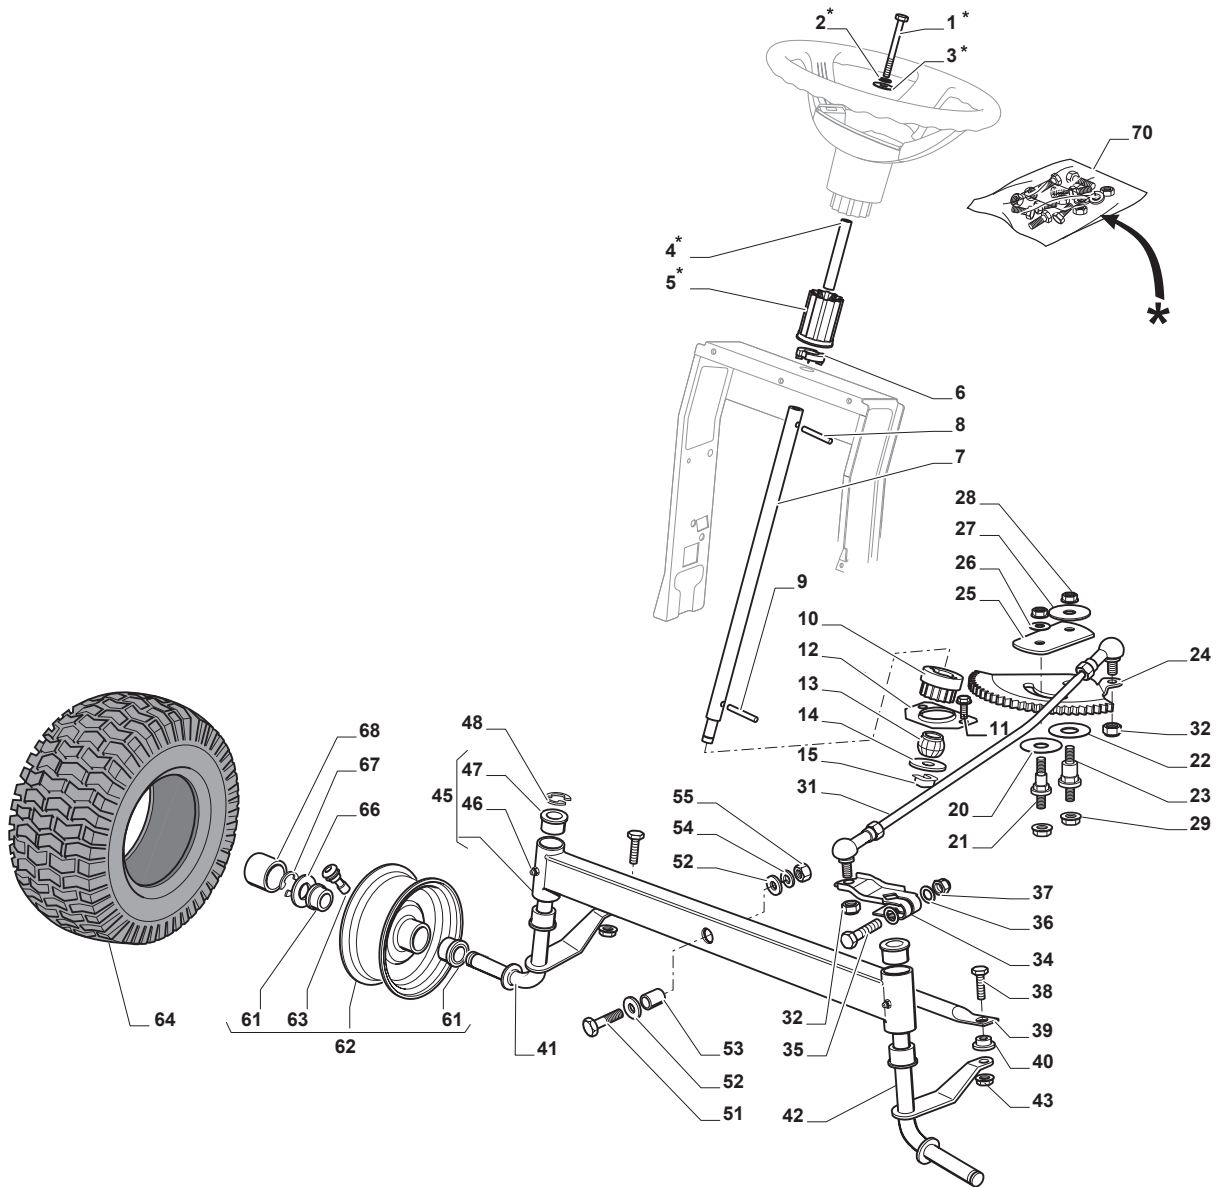

Fig.	Q.ty	Part No	Description	Notes
1	1	112692050/0	Screw	
2	1	112540260/0	Grower	
3	1	112523070/0	Washer	
4	1	125160047/0	Spacer	
5	1	325785318/0	Support	
6	1	325038008/0	Bushing	
7	1	125520007/0	Steering Column	
8	1	112620300/0	Spring	
9	1	112622650/0	Dowel pin	
10	1	125570003/0	Pinion	
11	2	127943051/0	Screw	
12	1	325785213/1	Support	
13	1	325743000/0	Joint	
14	1	112521370/0	Washer	
15	1	112436030/0	Plate	
20	1	322672151/0	Antifriction Washer	
21	1	125510104/0	Pin	
22	1	125670023/0	Washer	
23	1	125510109/0	Pin	
24	1	325735519/0	Steering Sector	
25	1	325547233/0	Plate	
26	1	112369500/0	Elastic Washer	
27	1	122160400/0	Elastic Disc	
28	2	112155010/0	Nut	
29	2	112154210/0	Nut	
31	1	382000566/1	Steering Rod	
32	2	112156602/0	Nut	
34	1	325318243/0	Lever	
35	1	112692390/0	Screw	
36	2	112521360/0	Washer	
37	1	112156602/0	Nut	
38	2	125510103/0	Pin	
39	1	325840029/0	Tie Rod	
40	2	325038007/0	Bushing	
41	1	382230369/0	Right Stub Axle	13" inch
41	1	382230373/0	Right Stub Axle	15" inch
42	1	382230371/0	Left Stub Axle	13" inch
42	1	382230375/0	Left Stub Axle	15" inch
43	2	112155000/0	Nut	
45	1	382034030/0	Equalizer With Bush And Lubricator	
46	2	112379511/0	Grease Dispenser	
47	4	125034002/1	Bushing	
48	1	112001010/0	Benzing Ring	
51	1	112692695/0	Screw	
52	2	112523100/0	Washer	
53	1	125160016/1	Spacer	
54	1	112587100/0	Grower	
55	1	112295300/0	Nut	
61	4	125122200/2	Bearing	
62	2	182000598/0	Rimm	
63	2	125950000/0	Valve	