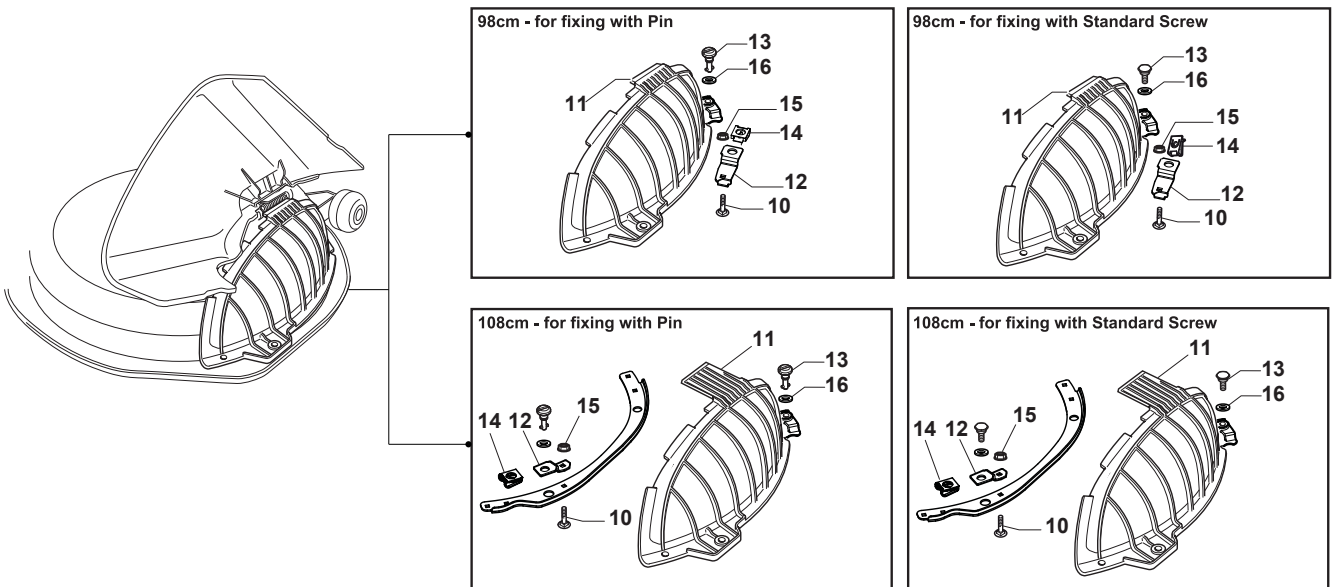

Fig.	Q.ty	Part No	Description	Notes
1	1	114362365/1	Label	
3	1	114363699/0	Label	
4	1	114361438/0	Label	
5	1	114366142/0	Label	
6	1	114363700/0	Label	
8	1	114356699/1	Label	

Fig.	Q.ty	Part No	Description	Notes
1	1	382869038/0	Muffler Protection	
2	4	125943008/0	Screw	
5	2	382650211/0	Stiffening	
6	1	382033111/0	Rod	
7	2	112155000/0	Nut	
8	1	125510021/1	Hitch Pin	
9	1	124487999/0	Spring Pin	
10	2	112815205/0	Screw	
11	1	325140107/0	Deflector	
12	2	325785473/0	Pin	
13	2	125580040/0	Stake	for fixing with Pin
13	2	125580041/0	Stake	for fixing with Standard Screw
14	2	112437507/0	Rapid Fixing Plate	for fixing with Standard Screw
14	2	118737221/0	Plate	for fixing with Pin
15	2	112292102/0	Nut	
16	2	112604899/0	Crown Fastener	