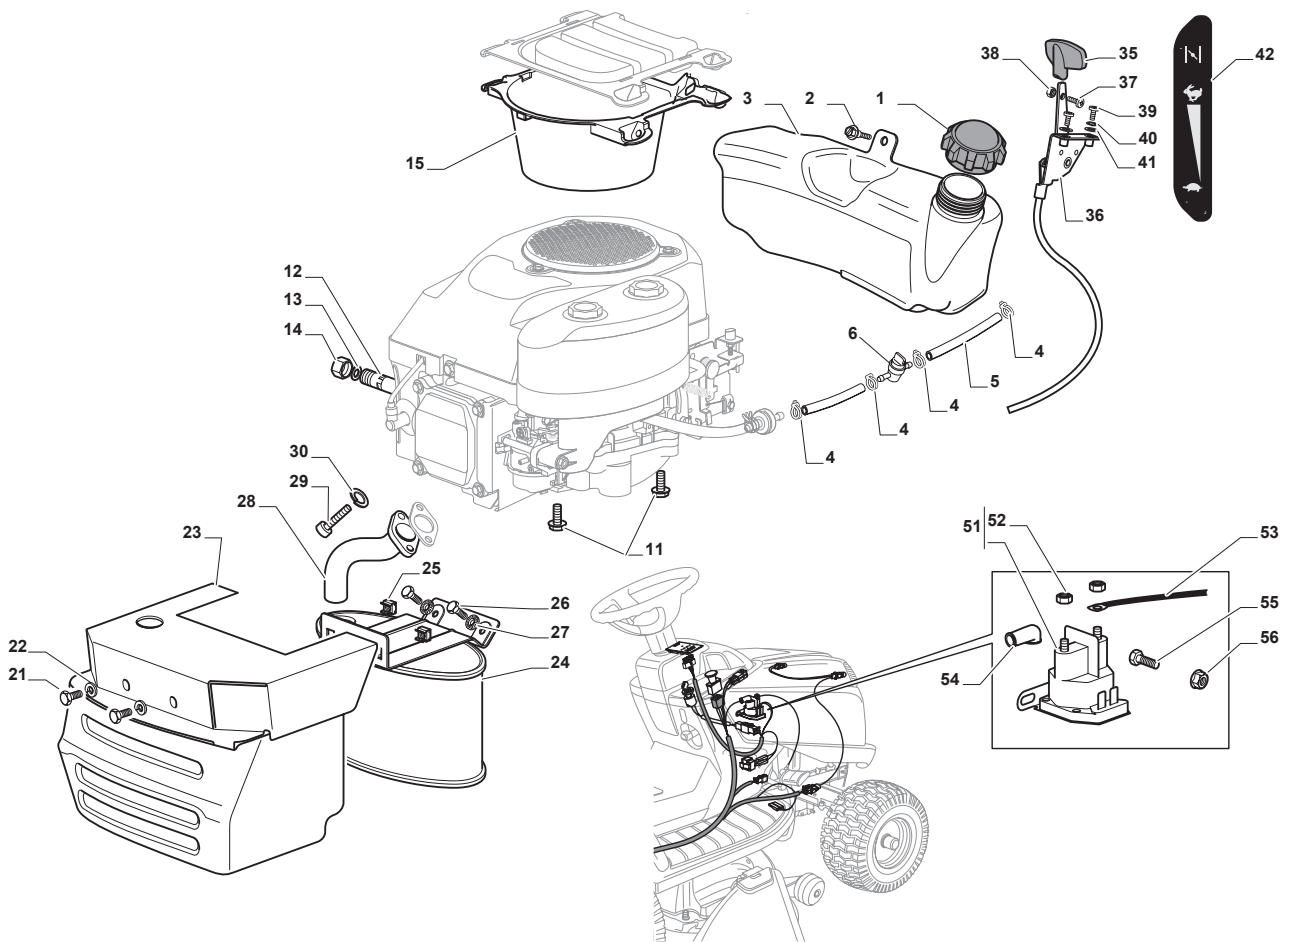

Fig.	Q.ty	Part No	Description	Notes
1	1	325600087/1	Exit Protection	
2	1	125510073/0	Fulcrum Pin	
3	1	125430242/1	Spring	
4	1	112141418/0	Cotter Pin	
11	1	325600088/0	Right Belt Protection Carter	
12	4	125943006/0	Screw	
13	1	325600089/1	Left Belt Protection	
16	1	325060154/0	Case	
17	1	325600082/0	Guard	
18	4	125943011/0	Screw	
19	1	325060155/0	Case	
20	1	325600083/0	Guard	
21	2	127943051/0	Screw	
22	2	112437506/0	Plate	