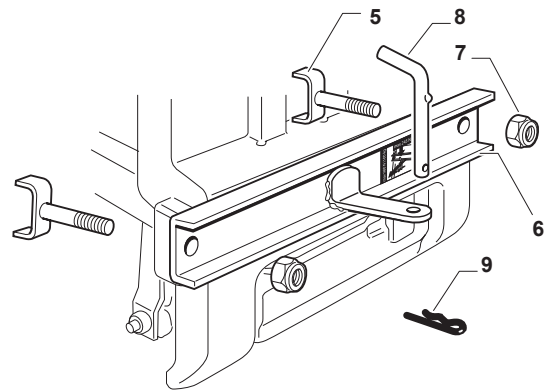

Fig.	Q.ty	Part No	Description	Notes
1	1	114362365/1	Label	
3	1	114363699/0	Label	
4	1	114361438/0	Label	
5	1	114366142/0	Label	
6	1	114363700/0	Label	
8	1	114356699/1	Label	

Fig.	Q.ty	Part No	Description	Notes
1	1	382869038/0	Muffler Protection	
2	4	125943008/0	Screw	
5	2	382650211/0	Stiffening	
6	1	382033111/0	Rod	
7	2	112155000/0	Nut	
8	1	125510021/1	Hitch Pin	
9	1	124487999/0	Spring Pin	
10	2	112815205/0	Screw	
11	1	325140107/0	Deflector	
12	2	325785473/0	Pin	
13	2	125580040/0	Stake	for fixing with Pin
13	2	125580041/0	Stake	for fixing with Standard Screw
14	2	112437507/0	Rapid Fixing Plate	for fixing with Standard Screw
14	2	118737221/0	Plate	for fixing with Pin
15	2	112292102/0	Nut	
16	2	112604899/0	Crown Fastener	