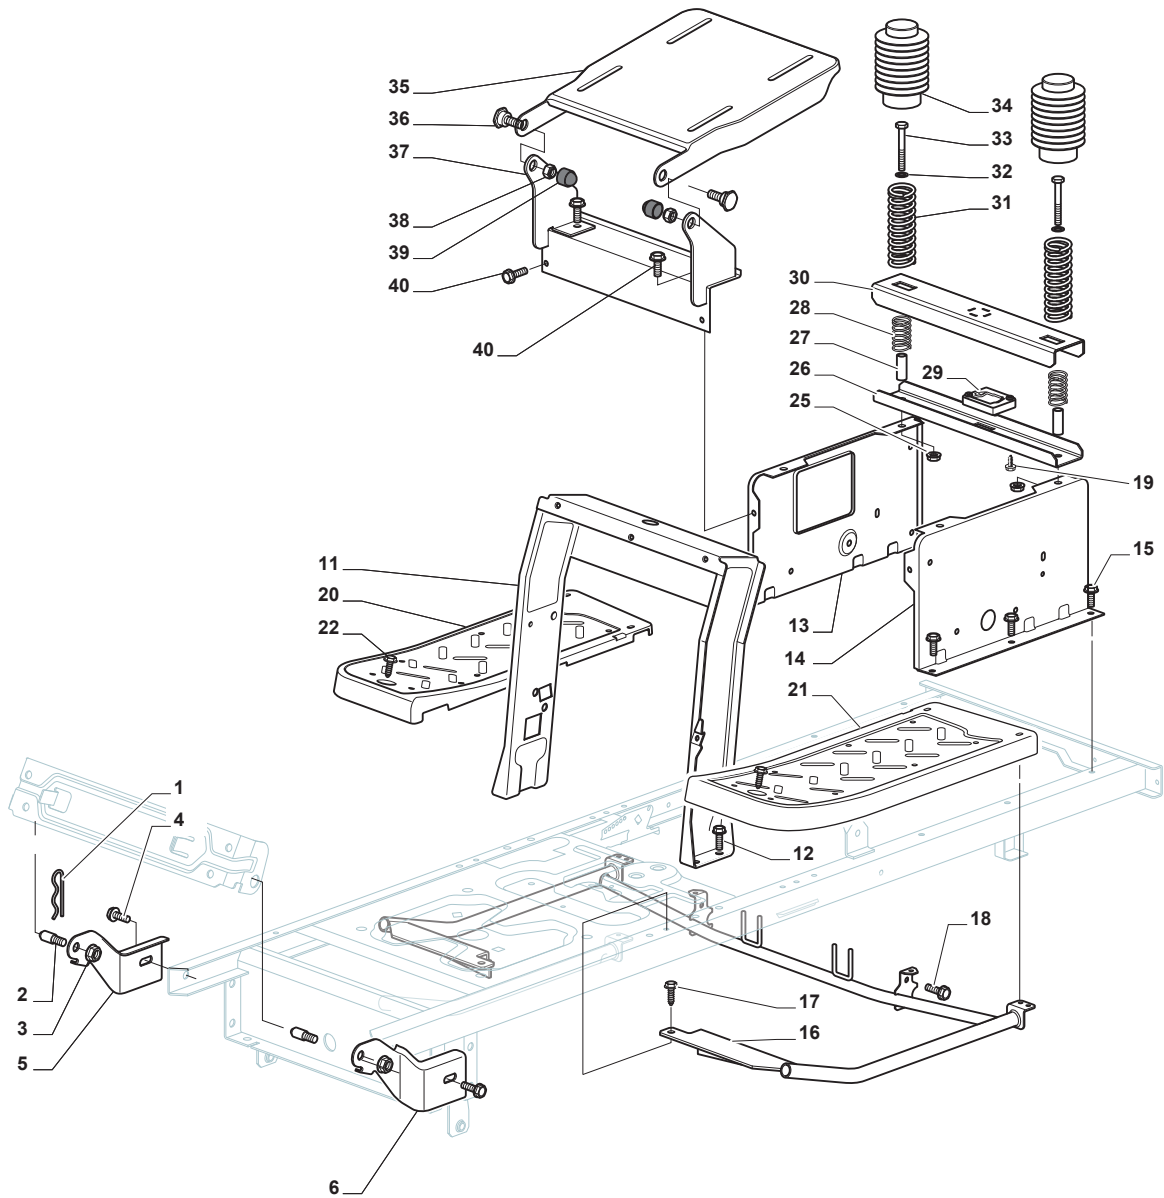

THIS INFORMATION IS NOT INTENDED FOR SALE OR RESALE, AND THIS NOTICE MUST REMAIN ON ALL COPIES.

Fig.	Q.ty	Part No	Description	Notes
1	1	124487998/0	Cotter Pin	
2	2	125510079/1	Pin	
3	2	112155000/0	Nut	
4	2	112735599/0	Screw	
5	1	325547225/0	Right Plate	
6	1	325547227/0	Left Plate	
11	1	382785169/1	Steering Column Support	
12	4	125943009/0	Screw	
13	1	325785331/1	Right Seat Support	
14	1	325785333/1	Left Seat Support	
15	6	125943009/0	Screw	
16	1	382785179/0	Footboard Support	
17	2	125943009/0	Screw	
18	2	125943009/0	Screw	
19	2	112728686/0	Screw	
20	1	325500041/1	Right Footboard	
21	1	325500043/1	Left Footboard	
22	2	112735599/0	Screw	
25	2	112293201/0	Nut	
26	1	325820109/0	Seat Support	
26	1	325820109/1	Seat Support	
27	2	125160048/0	Spacer	
28	2	125430263/0	Spring	
29	1	325785379/1	Support	
30	1	325820111/1	Switch Comand Cross	
31	2	125430264/0	Spring	
32	2	112521350/0	Washer	
33	2	112691400/0	Screw	
34	2	325122002/0	Hood	
35	1	382547061/0	Plate	
36	2	122524970/3	Pin	
37	1	382820151/0	Seat Support	
38	2	112155010/0	Nut	
39	2	118203854/0	Cap	
40	4	125943009/0	Screw	