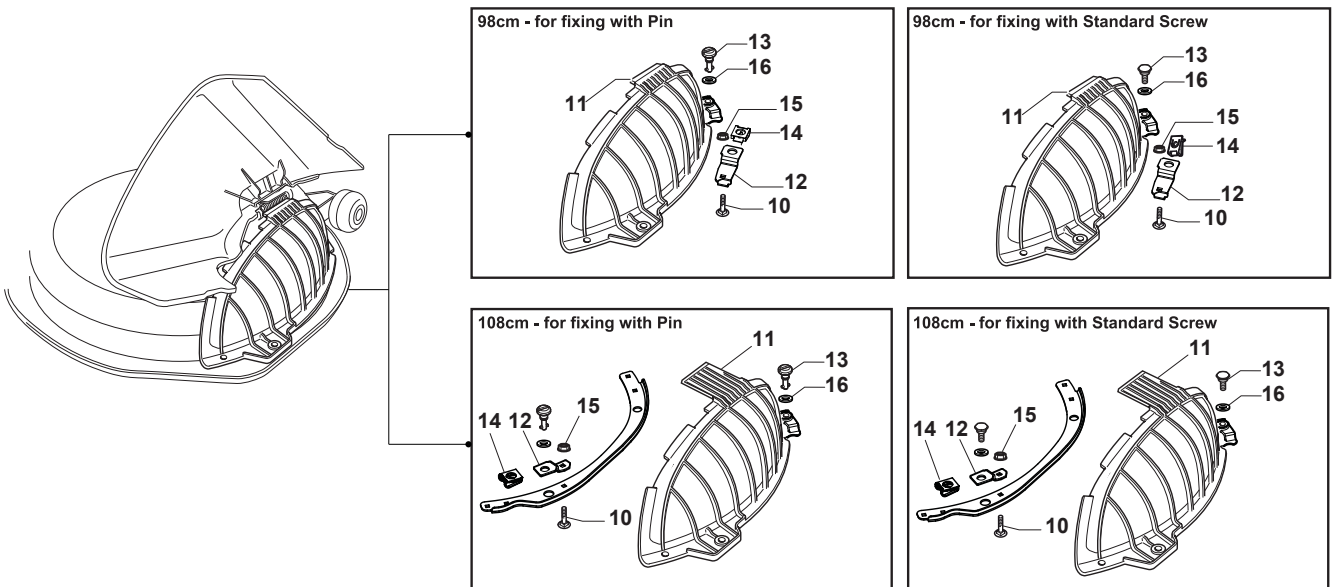

Fig.	Q.ty	Part No	Description	Notes
1	1	114362365/1	Label	
3	1	114363699/0	Label	
4	1	114361438/0	Label	
5	1	114366142/0	Label	
6	1	114363700/0	Label	
8	1	114356699/1	Label	

Fig.	Q.ty	Part No	Description	Notes
1	1	382869038/0	Muffler Protection	
2	4	125943008/0	Screw	
5	2	382650211/0	Stiffening	
6	1	382033111/0	Rod	
7	2	112155000/0	Nut	
8	1	125510021/1	Hitch Pin	
9	1	124487999/0	Spring Pin	
10	2	112815205/0	Screw	
11	1	325140105/0	Deflector	
12	2	325785471/0	Pin	
13	2	125580040/0	Stake	for fixing with Pin
13	2	125580041/0	Stake	for fixing with Standard Screw
14	2	112437507/0	Rapid Fixing Plate	for fixing with Standard Screw
14	2	118737221/0	Plate	for fixing with Pin
15	2	112292102/0	Nut	
16	2	112604899/0	Crown Fastener	