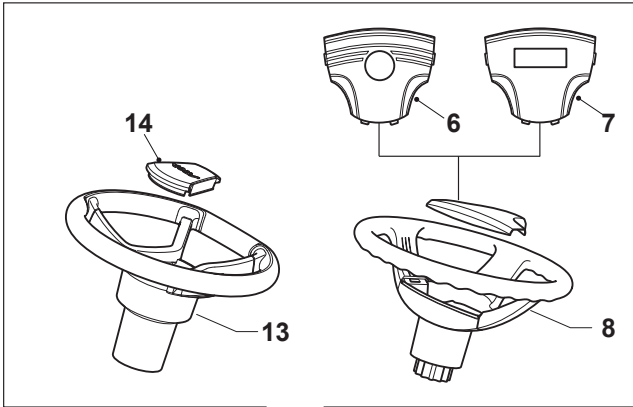

Fig.	Q.ty	Part No	Description	Notes
1	1	114362365/1	Label	
3	1	114363699/0	Label	
4	1	114361438/0	Label	
5	1	114366142/0	Label	
6	1	114363700/0	Label	
8	1	114356699/1	Label	

Fig.	Q.ty	Part No	Description	Notes
1	1	382869038/0	Muffler Protection	
2	4	125943008/0	Screw	
5	2	382650211/0	Stiffening	
6	1	382033111/0	Rod	
7	2	112155000/0	Nut	
8	1	125510021/1	Hitch Pin	
9	1	124487999/0	Spring Pin	
10	2	112815205/0	Screw	
11	1	325140105/0	Deflector	
12	2	325785471/0	Pin	
13	2	125580040/0	Stake	for fixing with Pin
13	2	125580041/0	Stake	for fixing with Standard Screw
14	2	112437507/0	Rapid Fixing Plate	for fixing with Standard Screw
14	2	118737221/0	Plate	for fixing with Pin
15	2	112292102/0	Nut	
16	2	112604899/0	Crown Fastener	