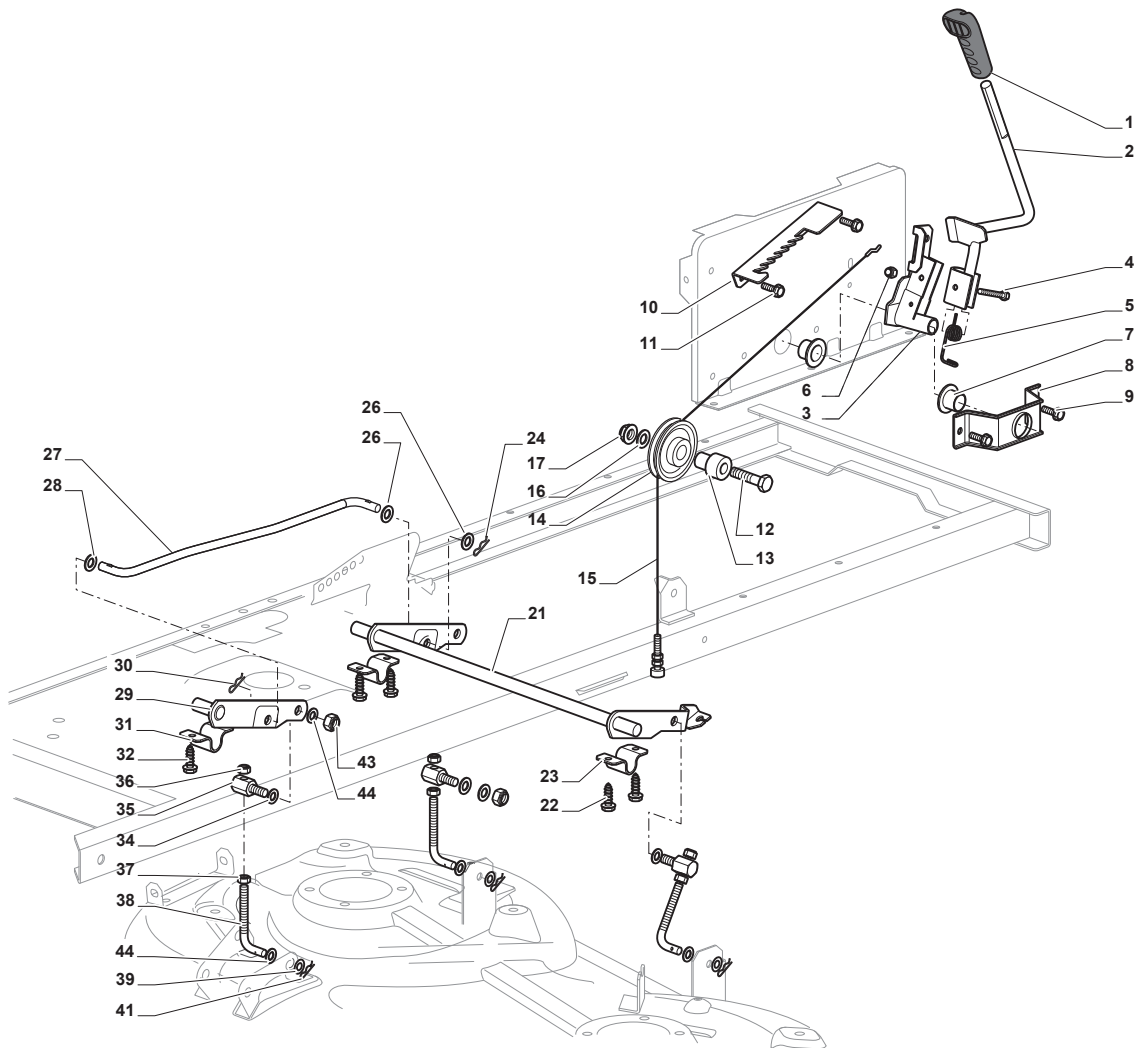

Fig.	Q.ty	Part No	Description	Notes
1	1	325394533/0	Knob	
2	1	382318229/0	Lever	
3	1	382318231/0	Axle	
4	1	112674700/0	Screw	
5	1	125430261/0	Spring	
6	1	112154510/0	Nut	
7	2	325038006/0	Bushing	
8	1	325785297/0	Support	
9	2	125943009/0	Screw	
10	1	325735515/0	Steering Sector	
11	2	125943009/0	Screw	
12	1	112793701/0	Screw	
13	1	125040636/1	Bushing	
14	1	125601579/0	Pulley	
15	1	382004620/0	Wire	
16	1	112523060/0	Washer	
17	1	112293201/0	Nut	
21	1	382318295/0	Axle	
22	4	112735599/0	Screw	
23	2	325547231/0	Plate	
24	1	124487997/0	Cotter Pin	
26	2	325670010/0	Antifriction Washer	
27	1	125033109/0	Connecting Rod	
28	1	325670010/0	Antifriction Washer	
29	1	382318293/0	Axle	
30	1	124487997/0	Cotter Pin	
31	1	325547231/0	Plate	
32	2	112735599/0	Screw	
34	3	325670008/1	Washer	
35	3	125510107/1	Pin	
36	3	112156602/0	Nut	
37	3	112295200/0	Nut	
38	3	125840012/0	Tie Rod	
39	3	325670008/1	Washer	
41	3	124487998/0	Cotter Pin	
43	3	112156602/0	Nut	
44	6	112521360/0	Washer