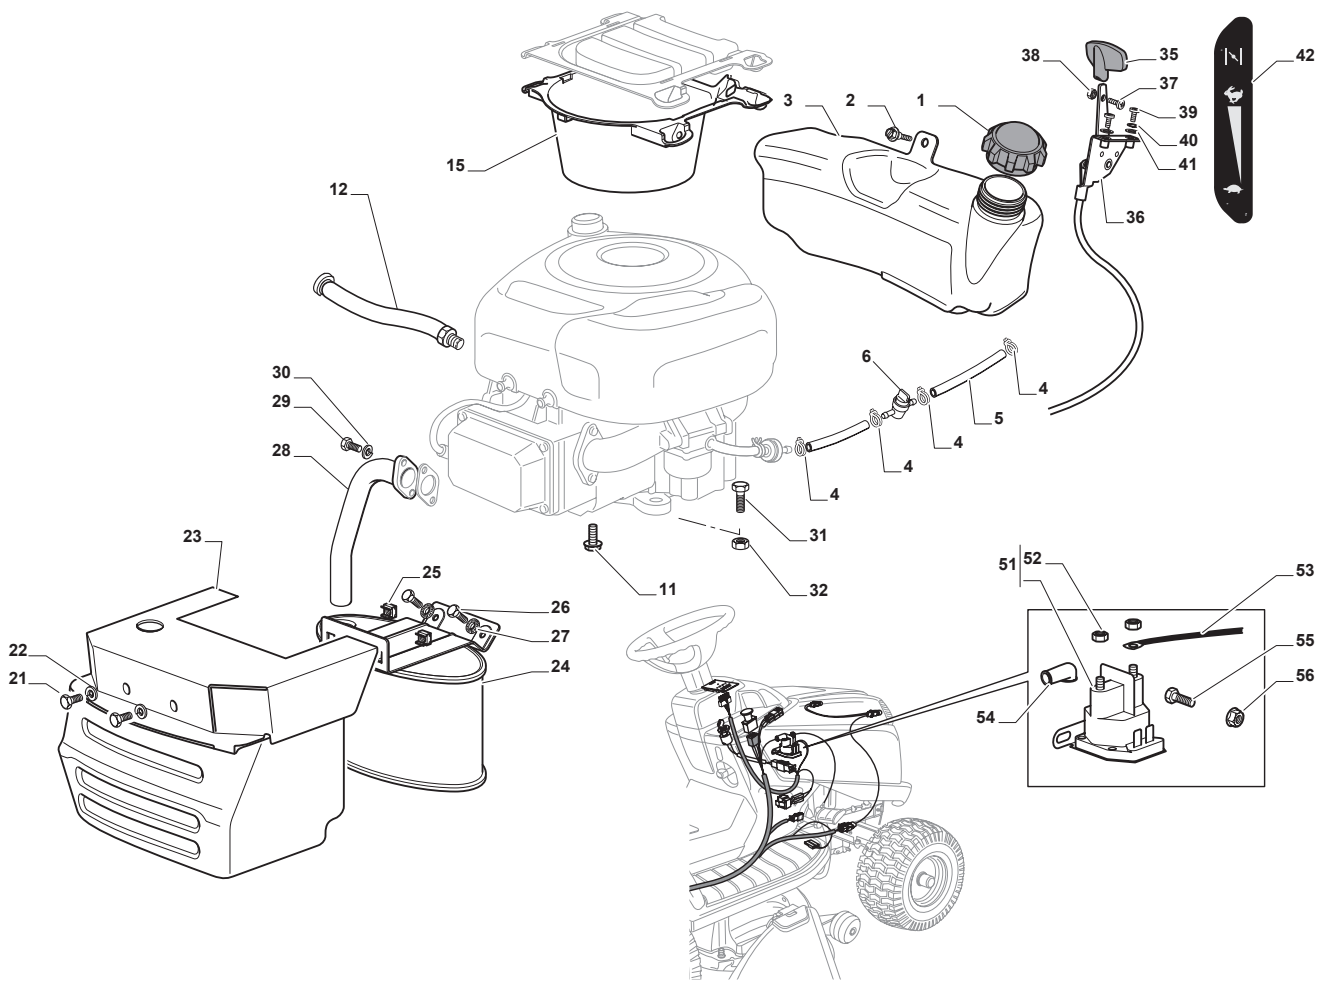

Ride-on SD 98-108 cm **Cutting Plate**

Issue 7 - 2017

Fig.	Q.ty	Part No	Description	Notes
69	2	112523060/0	Washer	
70	2	112154210/0	Nut	

Fig.	Q.ty	Part No	Description	Notes
1	1	325600077/2	Exit Protection	
2	1	125510073/0	Fulcrum Pin	
3	1	125430242/1	Spring	
4	1	112141418/0	Cotter Pin	
11	1	325600078/0	Right Belt Protection Carter	
12	4	125943006/0	Screw	
13	1	325600079/0	Left Belt Protection	
15	1	325600084/0	Guard	only 98cm
16	1	325060154/0	Case	
17	1	325600082/0	Guard	
18	4	125943011/0	Screw	
19	1	325060155/0	Case	
20	1	325600083/0	Guard	
21	2	127943051/0	Screw	
22	2	112437506/0	Plate	

Fig.	Q.ty	Part No	Description	Notes
1	1	125795001/1	Cap	
2	4	125943006/0	Screw	
3	1	325735126/0	Fuel Tank	
4	4	118375051/1	Fair Led	
5	1	325869057/0	Connecting Tube	
6	1	118562996/0	Shut out valve	
11	4	112735108/1	Screw	
12	1	127598060/0	Oil Discharge Extension	
13	1	118401001/1	Oil Seal	
14	1	118737849/0	Plug	
15	1	325108044/1	Conveyor	
21	2	112792611/0	Screw	
22	2	112540260/0	Grower	
23	1	382598045/0	Muffler Protection	
24	1	182750010/0	Muffler	
25	2	112360425/0	Nut	
26	2	112792611/0	Screw	
27	2	112540260/0	Grower	
28	1	118738231/1	Exhaust Tube	
29	2	112737450/0	Screw	
30	2	112540260/0	Grower	
35	1	325394531/0	Knob	
36	1	182000215/0	Accelerator	
37	1	112726389/0	Screw	
38	1	112290800/0	Nut	
39	2	112726389/0	Screw	
40	2	112540020/0	Washer	
41	2	112521310/0	Washer	
42	1	114363697/0	Label	
51	1	118736111/0	Starter Relay	
52	2	112360352/0	Nut	
53	1	1134-3901-01	Solenoid	
54	1	118564864/1	Protection	
55	1	112790781/0	Screw	
56	2	112154510/0	Nut	