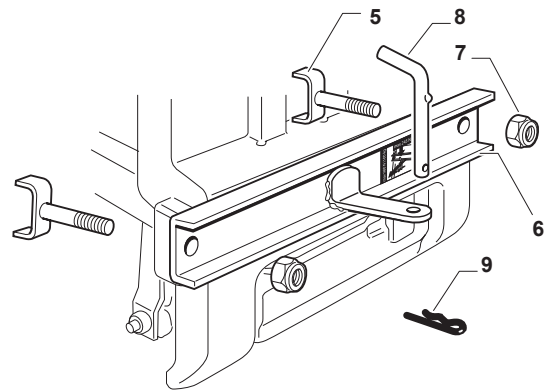

Fig.	Q.ty	Part No	Description	Notes
1	1	114362365/1	Label	
3	1	114363699/0	Label	
4	1	114361438/0	Label	
5	1	114366142/0	Label	
6	1	114363700/0	Label	
8	1	114356699/1	Label	

Fig.	Q.ty	Part No	Description	Notes
1	1	382869038/0	Muffler Protection	
2	4	125943008/0	Screw	
5	2	382650211/0	Stiffening	
6	1	382033111/0	Rod	
7	2	112155000/0	Nut	
8	1	125510021/1	Hitch Pin	
9	1	124487999/0	Spring Pin	
10	2	112815205/0	Screw	
11	1	325140105/0	Deflector	
12	2	325785471/0	Pin	
13	2	125580040/0	Stake	for fixing with Pin
13	2	125580041/0	Stake	for fixing with Standard Screw
14	2	112437507/0	Rapid Fixing Plate	for fixing with Standard Screw
14	2	118737221/0	Plate	for fixing with Pin
15	2	112292102/0	Nut	
16	2	112604899/0	Crown Fastener	