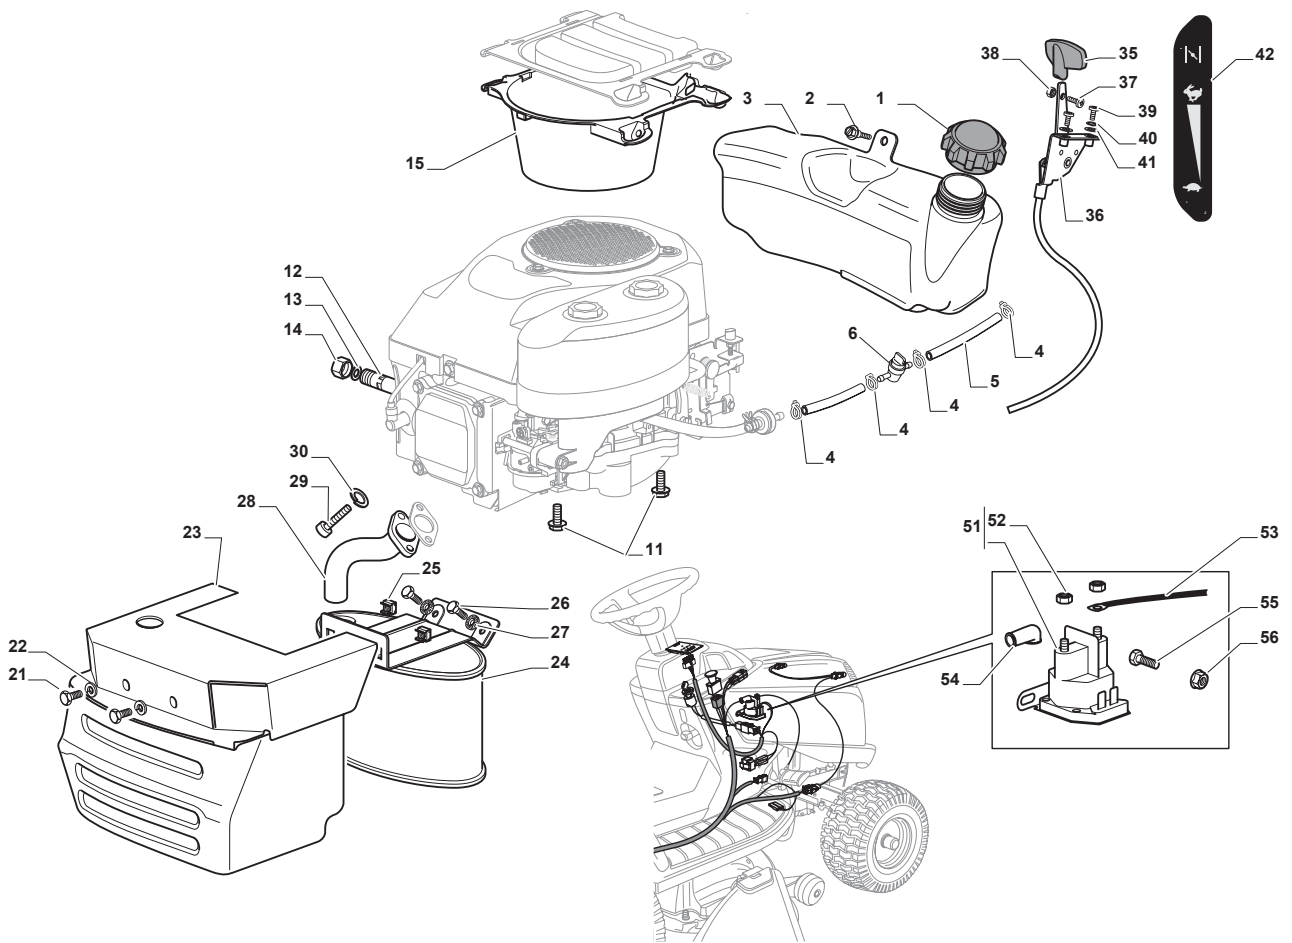

Ride-on SD 98-108 cm **Cutting Plate**

Issue 7 - 2017

Fig.	Q.ty	Part No	Description	Notes
69	2	112523060/0	Washer	
70	2	112154210/0	Nut	

Fig.	Q.ty	Part No	Description	Notes
1	1	325600077/2	Exit Protection	
2	1	125510073/0	Fulcrum Pin	
3	1	125430242/1	Spring	
4	1	112141418/0	Cotter Pin	
11	1	325600078/0	Right Belt Protection Carter	
12	4	125943006/0	Screw	
13	1	325600079/0	Left Belt Protection	
15	1	325600084/0	Guard	only 98cm
16	1	325060154/0	Case	
17	1	325600082/0	Guard	
18	4	125943011/0	Screw	
19	1	325060155/0	Case	
20	1	325600083/0	Guard	
21	2	127943051/0	Screw	
22	2	112437506/0	Plate	