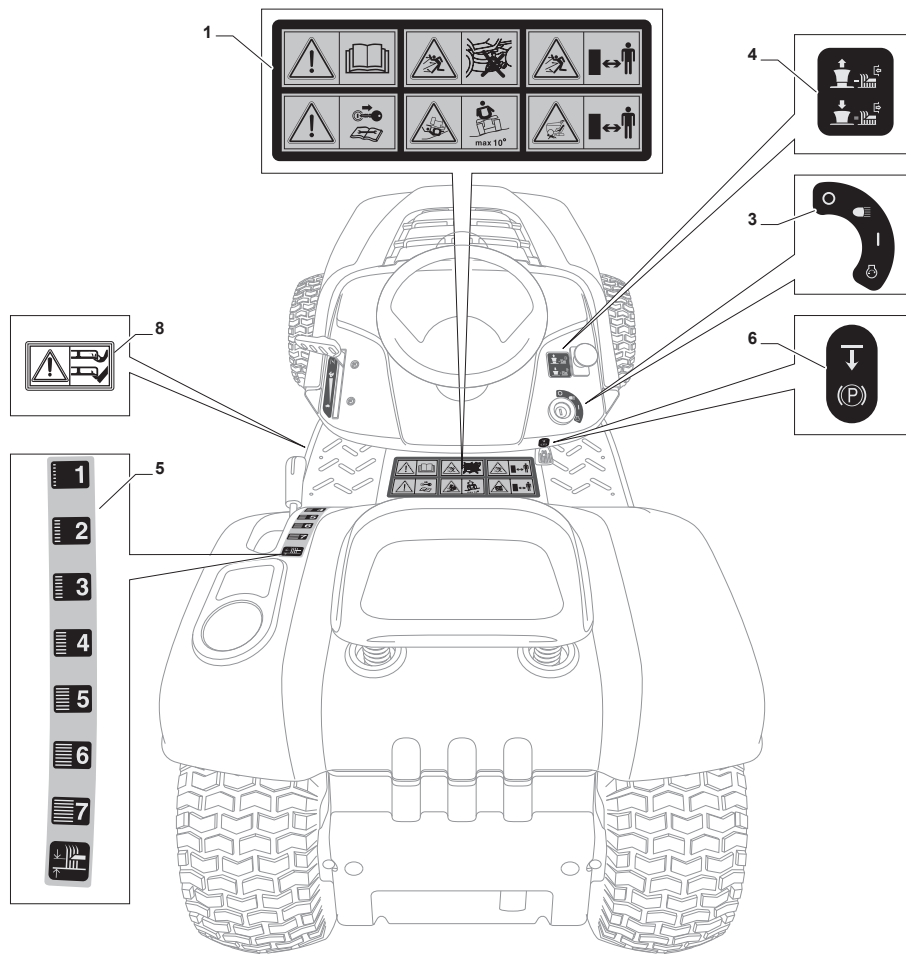

Fig.	Q.ty	Part No	Description	Notes
1	1	182040195/1	Cables Ass.Y	for mechanical
1	1	182040197/0	Cables Ass.Y	for mechanical models with Honda Engines
2	1	382722443/1	Electronic Card	
3	1	112735101/0	Screw	
4	1	118450075/1	Starting Switch	
5	1	325600090/1	Card Protection	
6	1	118210023/0	Starting Key	
7	1	118120002/1	Battery	
8	1	125430265/1	Spring	
9	1	118400863/0	Screwed Ring	
15	2	133215000/0	Cover	
16	1	133340036/0	Fuse 25 A	
16	1	133340040/0	Fuse 10 A	
17	2	133500007/0	Fuse Carrier	
18	1	118450074/0	Clutch Switch	
19	2	119410613/0	Microswitch	
20	1	182040186/0	Cable	for Lamp Version
20	1	182040191/0	Cables Ass.Y	for LED Version
21	2	118459100/0	Lamp For Lights	
25	1	182180090/0	Battery Charger 12V 1A - CE Plug	CE plug
25	1	182180091/0	Battery Charger 12V 1A - UK Plug	UK plug
25	1	182180129/0	Battery Charger	AUS plug
26	1	325605003/0	Button	
27	1	325256250/0	Screwed Ring	
28	1	182040174/0	Led Wiring Assy	