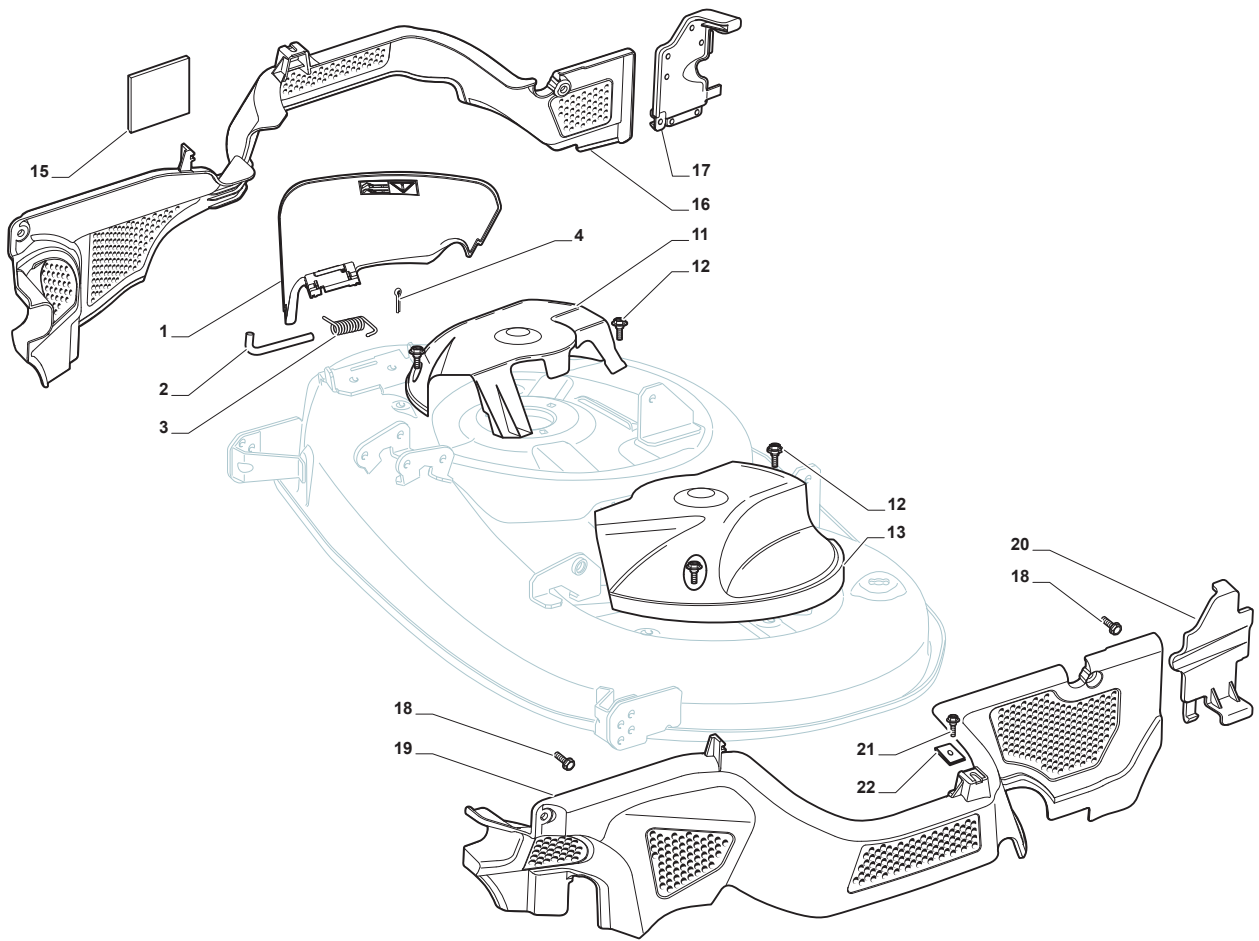

Ride-on SD 98-108 cm **Cutting Plate**

Issue 7 - 2017

Fig.	Q.ty	Part No	Description	Notes
69	2	112523060/0	Washer	
70	2	112154210/0	Nut	

Fig.	Q.ty	Part No	Description	Notes
1	1	325600077/2	Exit Protection	
2	1	125510073/0	Fulcrum Pin	
3	1	125430242/1	Spring	
4	1	112141418/0	Cotter Pin	
11	1	325600078/0	Right Belt Protection Carter	
12	4	125943006/0	Screw	
13	1	325600079/0	Left Belt Protection	
15	1	325600084/0	Guard	only 98cm
16	1	325060154/0	Case	
17	1	325600082/0	Guard	
18	4	125943011/0	Screw	
19	1	325060155/0	Case	
20	1	325600083/0	Guard	
21	2	127943051/0	Screw	
22	2	112437506/0	Plate	