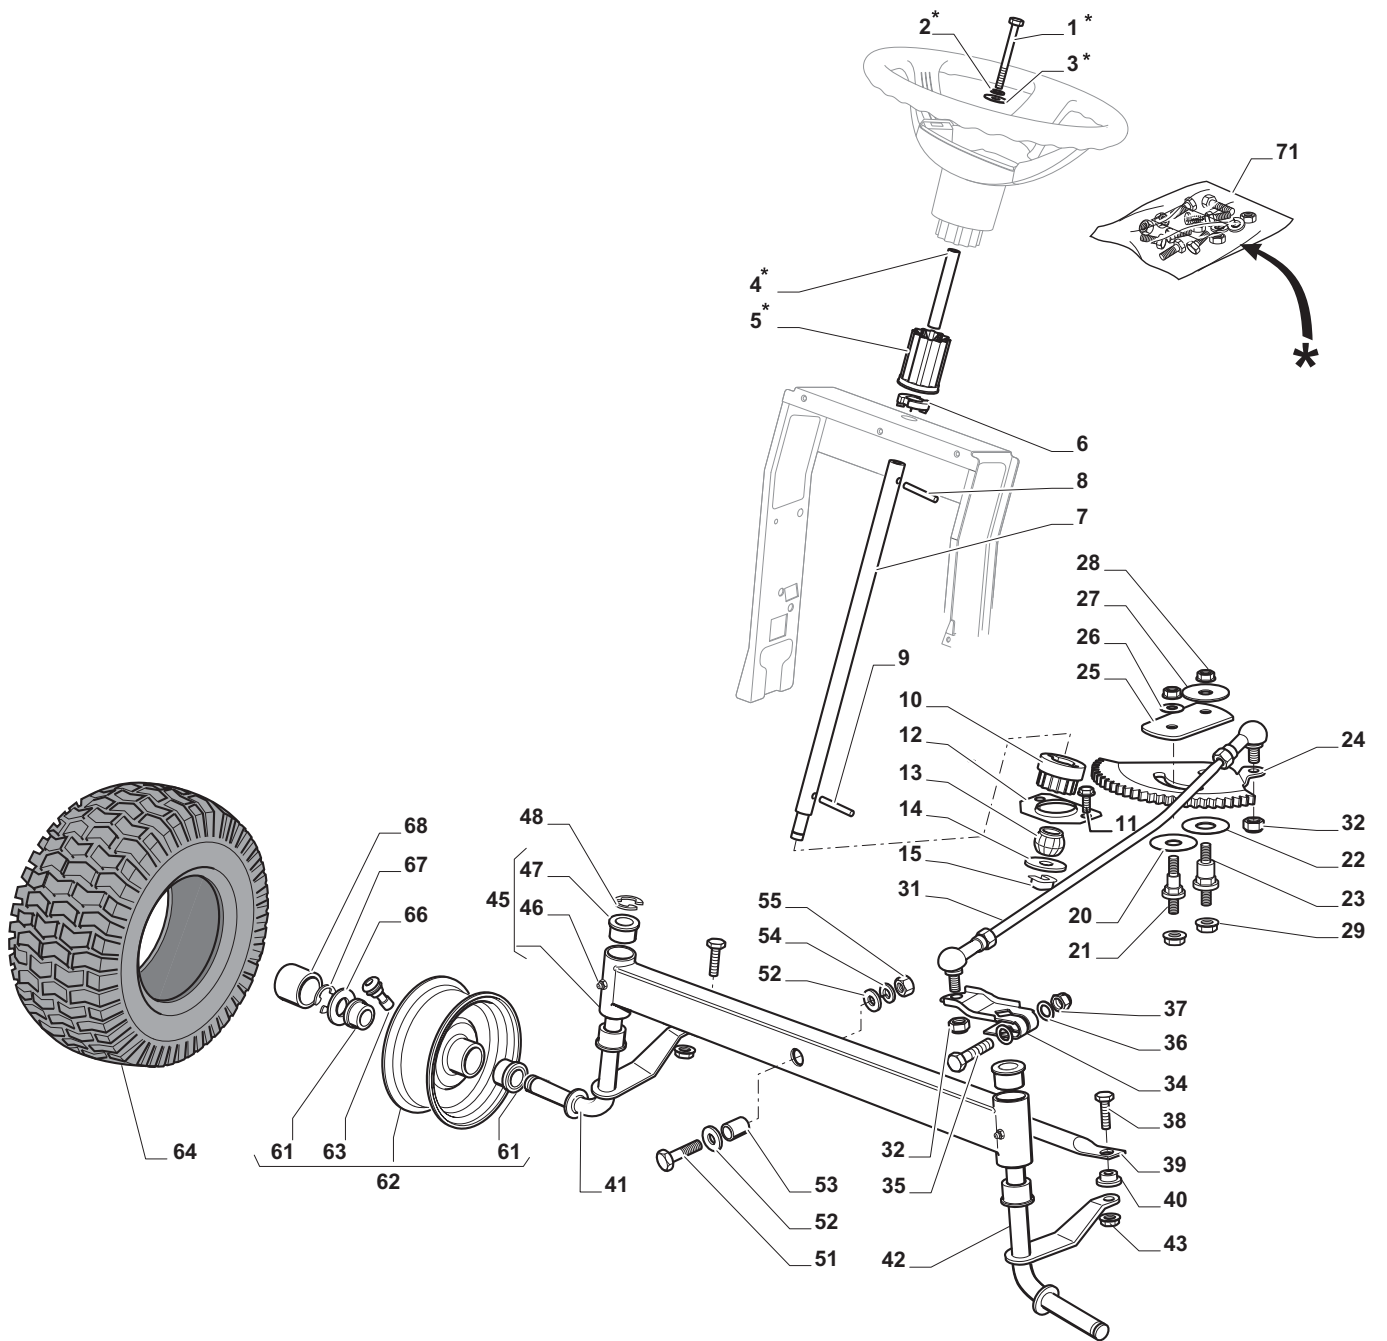

Steering

POS	CODE	Q.TY	DESCRIZIONE	DESCRIPTION	DESCRIPTION	BESCHREIBUNG	NOTES
1	12692050/0	1	Vite	Screw	Vis	Schraube	
2	12540260/0	1	Rondella	Washer	Rondelle	Scheibe	
3	12523070/0	1	Rondella	Washer	Rondelle	Scheibe	
4	125160047/0	1	Distanziale	Spacer	Entretoise	Entfernungsstück	
5	325785318/0	1	Supporto	Support	Support	Halter	
6	325038008/0	1	Boccola	Bush	Douille	Büchse	
7	125520007/0	1	Piantone	Steering Column	Tube De Direction	Lenkungsaeule	
8	112620300/0	1	Spina	Pin	Goupille	Stift	
9	12622650/0	1	Spina	Pin	Goupille	Stift	
10	125570003/0	1	Pignone	Pinion	Pignon	Ritzel	
11	27943051/0	2	Vite	Screw	Vis	Schraube	
12	325785213/1	1	Supporto	Support	Support	Halter	
13	25743000/0	1	Snodo	Joint	Joint	Gelenk	
14	12521370/0	1	Rondella	Washer	Rondelle	Scheibe	
15	12436030/0	1	Piastrina	Plate	Plaquette	Plattdchen	
20	22672151/0	1	Rondella	Washer	Rondelle	Scheibe	
21	125510104/0	1	Perno	Pin	Pivot	Bolzen	
22	125670023/0	1	Rondella	Washer	Rondelle	Scheibe	
23	125510109/0	1	Perno	Pin	Pivot	Bolzen	
24	325735519/0	1	Settore	Steering Shaft	Arbre Direction	Lenkungswelle	
25	325547233/0	1	Piastra	Plate	Plaque	Platte	
26	12369500/0	1	Disco Elastico	Elastic Washer	Disque Elastique	Federscheibe	
27	22160400/0	1	Disco Elastico	Elastic Washer	Rondelle Elastique	Federscheibe	
28	12155010/0	2	Dado	Nut	Ecrou	Mutter	
29	12154210/0	2	Dado	Nut	Ecrou	Mutter	
31	382000566/1	1	Asta Comando Sterzo	Steering Rod	Barre De Direction	Lenkungsstab	
32	12156602/0	2	Dado	Nut	Ecrou	Mutter	
34	325318243/0	1	Leva Comando	Lever	Levier	Hebel	
35	12692390/0	1	Vite	Screw	Vis	Schraube	
36	12521360/0	2	Rondella	Washer	Rondelle	Scheibe	
37	12156602/0	1	Dado	Nut	Ecrou	Mutter	
38	125510103/0	2	Perno	Pin	Pivot	Bolzen	
39	325840029/0	1	Tirante Colleg. Fuselli	Tie Rod	Tirant	Spannstange	
40	325038007/0	2	Boccola	Bush	Douille	Büchse	
41	382230369/0	1	Fusello Destro 13 "	Right Stub Axle 13 "	Fuseau Droite 13 "	Rechter Achsschenkel 13 "	
41	382230373/0	1	Fusello Destro 15"	Right Stub Axle 15"	Fuseau Droite 15"	Rechter Achsschenkel 15"	
42	382230371/0	1	Fusello Sinistro 13 "	Left Stub Axle 13 "	Fuseau Gauche 13 "	Linker Achsschenkel 13 "	
42	382230375/0	1	Fusello Sinistro 15"	Left Stub Axle 15"	Fuseau Gauche 15"	Linker Achsschenkel 15"	
43	12155000/0	2	Dado	Nut	Ecrou	Mutter	
45	382034030/0	1	Bilanciere Con Boccola Ed Ingrassatore	Equalizer With Bush And Lubricator	Balancier Avec Douille Et Graisseur	Kipphebel Mit Büchse Und Fettbüchse	
46	12379511/0	2	Ingrassatore	Grease Dispenser	Graisseur	Fettbüchse	
47	25034002/1	4	Boccola	Bush	Douille	Büchse	
48	12001010/0	1	Anello Elastico	Snap Ring	Anneau Ressort	Sprengring	
51	12692695/0	1	Vite	Screw	Vis	Schraube	
52	12523100/0	2	Rondella	Washer	Rondelle	Scheibe	
53	25160016/0	1	Distanziale	Spacer	Entretoise	Entfernungsstück	
54	12587100/0	1	Grower	Grower	Grower	Grower	
55	12295300/0	1	Dado	Nut	Ecrou	Mutter	
61	25122200/2	4	Cuscinetto	Bearing	Roulement	Lager	
62	182000598/0	2	Cerchio Ruota	Rimm	Bandage Roue	Vorderrad Felger	
63	25950000/0	2	Valvola	Valve	Soupape	Ventil	
64	125590014/0	2	Pneumatico 13 "	Tire 13 "	Pneu 13 "	Reifen 13 "	
64	127590066/0	2	Pneumatico 15"	Tire 15"	Pneu 15"	Reifen 15"	
66	25670005/1	2	Rosetta	Washer	Rondelle	Scheibe	
67	12001010/0	2	Anello Elastico	Snap Ring	Anneau Ressort	Sprengring	
68	322110233/0	2	Coprizzo	Hub Cover	Couvre Moyeu	Nabendeckel	
70	382180124/0	1	Dotazione Viteria	Screws Outfit	Ensemble Des Vis	Schraubenausrüstung