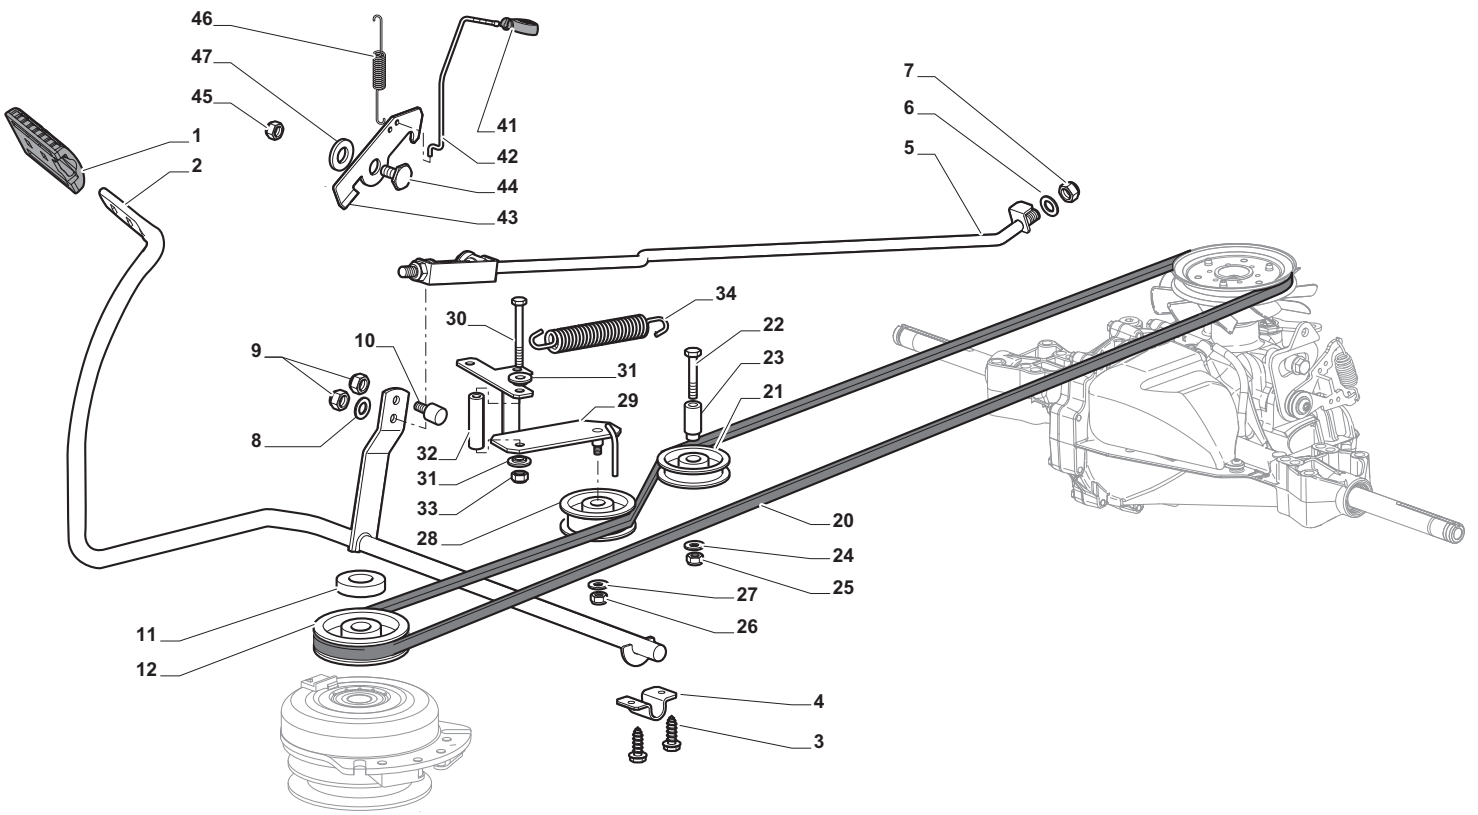

Brake And Gearbox Controls

POS	CODE	Q.TY	DESCRIZIONE	DESCRIPTION	DESCRIPTION	BESCHREIBUNG	NOTES
1	325110409/0	1	Copristaffa	Clamp Cover	Couvre Etrier	Bridedeckel	
2	382000641/0	1	Pedale	Pedal	Pedal	Pedal	
3	12735599/0	4	Vite	Screw	Vis	Schraube	
4	325547231/0	2	Piastra	Plate	Plaque	Platte	
5	382000576/0	1	Asta	Rod	Barre	Stange	
6	12521360/0	1	Rondella	Washer	Rondelle	Scheibe	
7	12156602/0	1	Dado	Nut	Ecrou	Mutter	
8	25670011/0	1	Rondella	Washer	Rondelle	Scheibe	
9	12155000/0	2	Dado	Nut	Ecrou	Mutter	
10	125510116/0	1	Perno	Pin	Pivot	Bolzen	
11	25160021/0	1	Distanziale	Spacer	Entretoise	Entfernungsstück	
12	125601577/0	1	Puleggia	Pulley	Poulie	Riemenscheibe	
20	135062003/0	1	Cinghia	Belt	Courroie	Riemen	
21	25601555/0	1	Puleggia	Pulley	Poulie	Riemenscheibe	
22	12691400/0	1	Vite	Screw	Vis	Schraube	
23	125160051/0	1	Distanziale	Spacer	Entretoise	Entfernungsstück	
24	12523060/0	1	Rondella	Washer	Rondelle	Scheibe	
25	12155000/0	1	Dado	Nut	Ecrou	Mutter	
26	12155000/0	1	Dado	Nut	Ecrou	Mutter	
27	12523060/0	1	Rondella	Washer	Rondelle	Scheibe	
28	25601554/0	1	Puleggia	Pulley	Poulie	Riemenscheibe	
29	382318245/0	1	Leva	Lever	Levier	Hebel	
30	12691600/0	1	Vite	Screw	Vis	Schraube	
31	25038002/1	2	Boccola	Bush	Douille	Büchse	
32	25160027/0	1	Distanziale	Spacer	Entretoise	Entfernungsstück	
33	12155000/0	1	Dado	Nut	Ecrou	Mutter	
34	125430262/0	1	Molla	Spring	Ressort	Feder	
41	325394534/0	1	Manopolina	Knob	Poignee	Griff	
42	125033083/0	1	Asta	Rod	Barre	Stange	
43	325253011/1	1	Gancio	Hook	Crochet	Haken	
44	22524970/2	1	Perno	Pin	Pivot	Bolzen	
45	12155000/0	1	Dado	Nut	Ecrou	Mutter	
46	25430213/0	1	Molla	Spring	Ressort	Feder	
47	12523060/0	1	Rondella	Washer	Rondelle	Scheibe