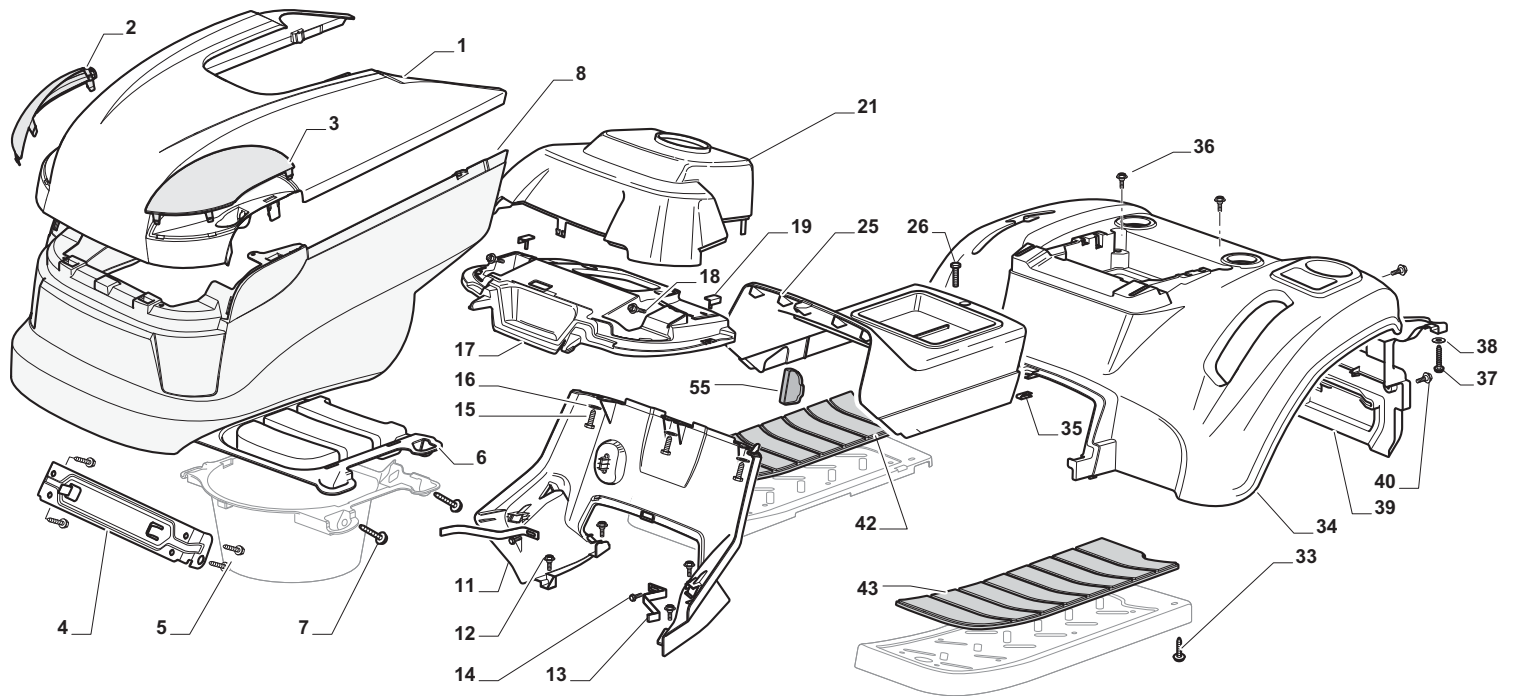

THIS INFORMATION IS NOT INTENDED FOR SALE OR RESALE, AND THIS NOTICE MUST REMAIN ON ALL COPIES.

GLOBAL GARDEN PRODUCTS

Chassis							
POS	CODE	Q.TY	DESCRIZIONE	DESCRIPTION	DESCRIPTION	BESCHREIBUNG	NOTES
1	24487998/0	1	Coppiglia	Cotter Pin	Goupille	Splint	
2	25510079/0	2	Perno	Pin	Pivot	Augenabscheider	
3	12154210/0	2	Dado	Nut	Ecrou	Mutter	
4	12735599/0	2	Vite	Screw	Vis	Schraube	
5	325547225/0	1	Piastrina Destra	Right Plate	Plaque Droite	Rechte Platte	
6	325547227/0	1	Piastrina Sinistra	Left Plate	Plaque Gauche	Linke Platte	
11	382785169/1	1	Supporto Piantone	Steering Column Support	Support Tube De Directiontube De Direction	Lenkungsaeulehalter	
12	125943009/0	4	Vite	Screw	Vis	Schraube	
13	325785331/1	1	Supporto Sedile Destro	Right Seat Support	Support Siege Droite	Rechte Sitzhalter	
14	325785333/1	1	Supporto Sedile Sinistro	Left Seat Support	Support Siege Gauche	Linke Sitzhalter	
15	125943009/0	6	Vite	Screw	Vis	Schraube	
16	382785179/0	1	Supporto Pedana	Footboard Support	Support Marchepied	Fussbretthalter	
17	125943009/0	2	Vite	Screw	Vis	Schraube	
18	125943009/0	2	Vite	Screw	Vis	Schraube	
20	325500041/1	1	Pedana Destra	Right Footboard	Marchepied Droite	Rechte Fussbrett	
21	325500043/1	1	Pedana Sinistra	Left Footboard	Marchepied Gauche	Linke Fussbrett	
22	12735599/0	2	Vite	Screw	Vis	Schraube	
25	12293201/0	2	Dado	Nut	Ecrou	Mutter	
26	325820109/1	1	Supporto Sedile	Seat Support	Support Siege	Sitzhalter	
27	125160048/0	2	Distanziale	Spacer	Entretoise	Entfernungsstück	
28	125430263/0	2	Molla	Spring	Ressort	Feder	
29	325060038/0	1	Camma	Cam	Came	Nocken	
30	325820105/1	1	Supporto	Support	Support	Halter	
31	125430264/0	2	Molla	Spring	Ressort	Feder	
32	12521350/0	2	Rondella	Washer	Rondelle	Scheibe	
33	12691400/0	2	Vite	Screw	Vis	Schraube	
34	325122002/0	2	Cuffia	Hood	Protecteur	Schutzkasten	
35	382547061/0	1	Piastra	Plate	Plaque	Platte	
36	22524970/2	2	Perno	Pin	Pivot	Bolzen	
37	382820151/0	1	Supporto Sedile	Seat Support	Support Siege	Sitzhalter	
38	12155010/0	2	Dado	Nut	Ecrou	Mutter	
39	118203854/0	2	Cappuccio	Protection	Capuchon	Stecker	
40	125943009/0	4	Vite	Screw	Vis	Schraube	