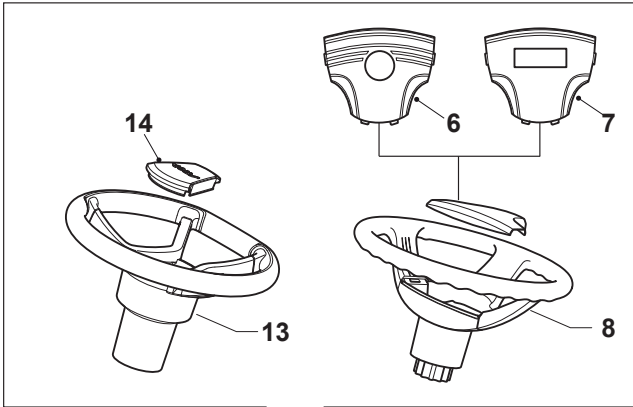

Fig.	Q.ty	Part No	Description	Notes
1	1	114362365/1	Label	
3	1	114363699/0	Label	
4	1	114361438/0	Label	
5	1	114366142/0	Label	
6	1	114363700/0	Label	
8	1	114356699/1	Label	

Fig.	Q.ty	Part No	Description	Notes
1	1	382869038/0	Muffler Protection	
2	4	125943008/0	Screw	
5	2	382650211/0	Stiffening	
6	1	382033111/0	Rod	
7	2	112155000/0	Nut	
8	1	125510021/1	Hitch Pin	
9	1	124487999/0	Spring Pin	
10	2	112815205/0	Screw	
11	1	325140107/0	Deflector	
12	2	325785473/0	Pin	
13	2	125580040/0	Stake	for fixing with Pin
13	2	125580041/0	Stake	for fixing with Standard Screw
14	2	112437507/0	Rapid Fixing Plate	for fixing with Standard Screw
14	2	118737221/0	Plate	for fixing with Pin
15	2	112292102/0	Nut	
16	2	112604899/0	Crown Fastener	