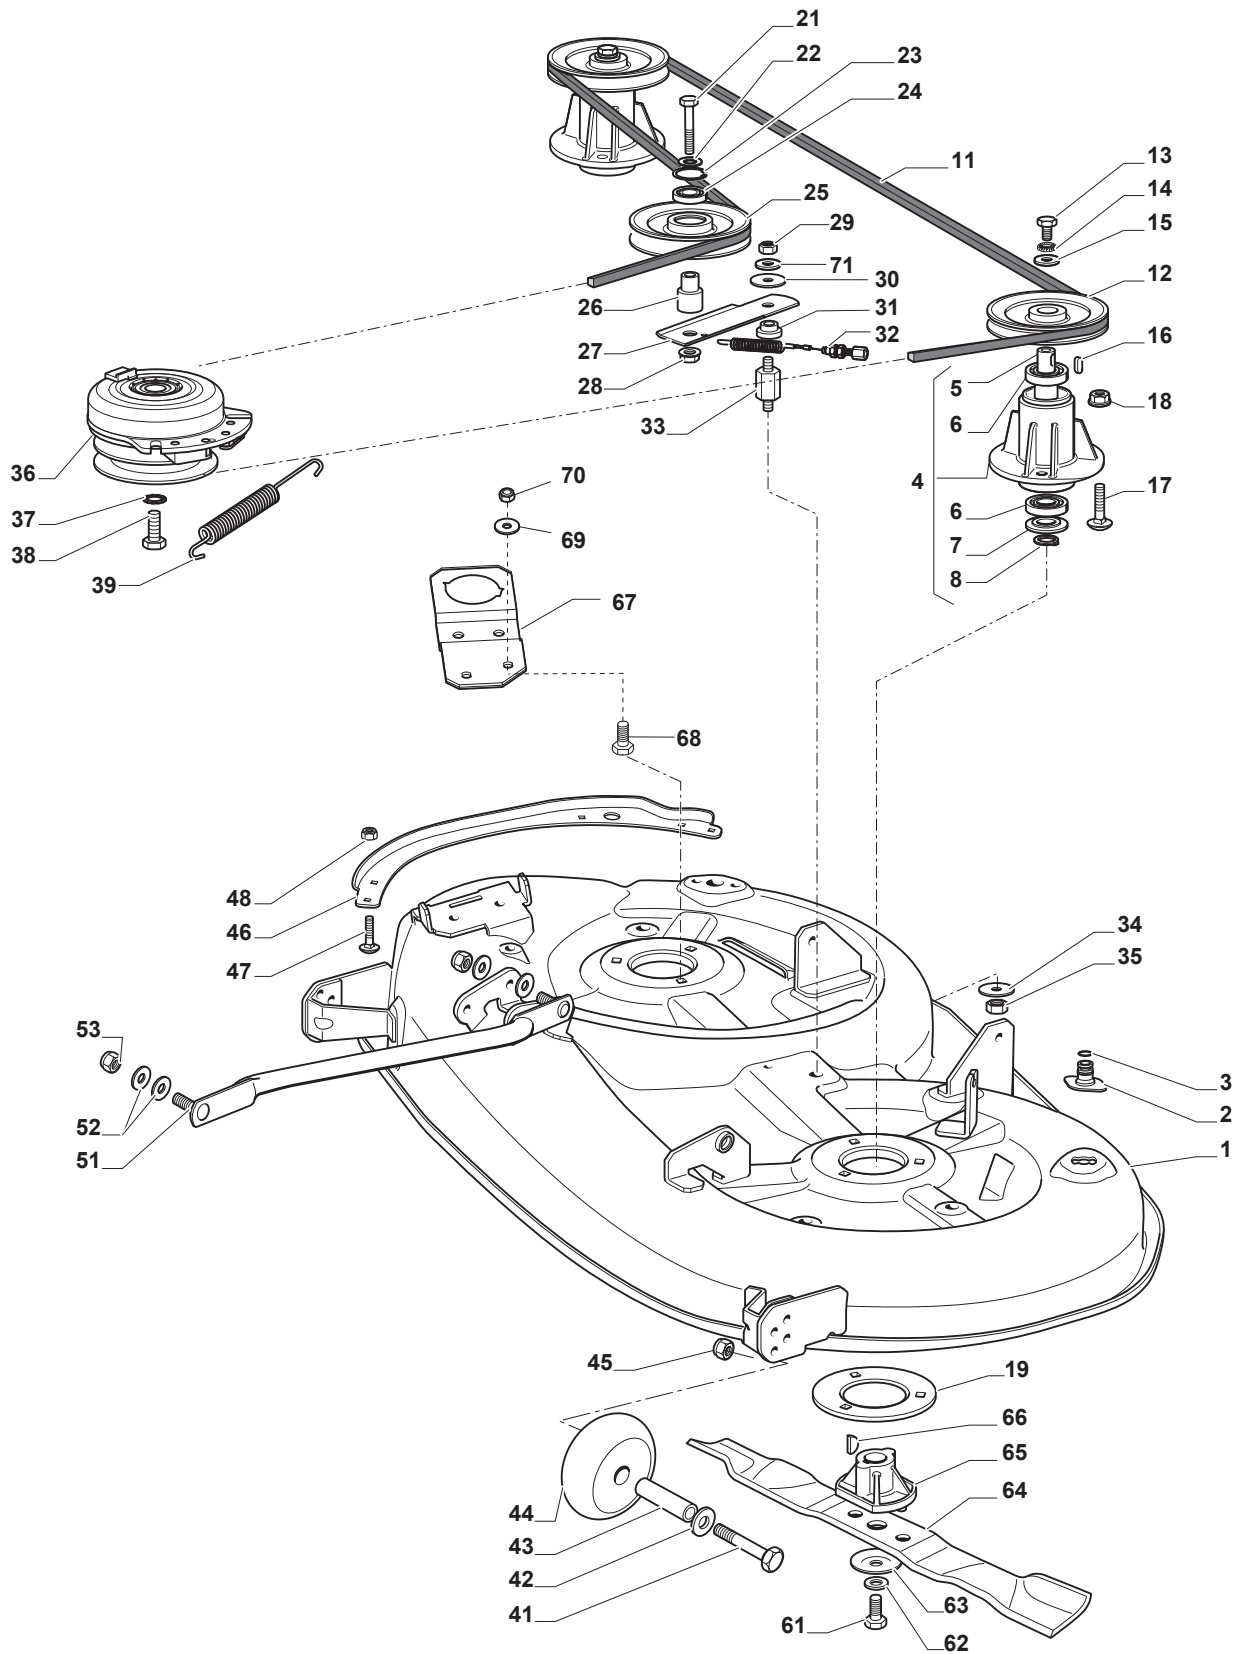

Fig.	Q.ty	Part No	Description	Notes
1	1	382565074/2	Cutting Plate Grey	
2	2	325033086/0	Water Hose Connection	
3	2	119035000/0	Or Ring	
4	2	382207204/1	Flange Assy	
5	2	125020804/0	Shaft	
6	4	119216040/0	Bearing	
7	2	325160501/0	Dust Cover Disc	
8	2	112609260/0	Seeger	
11	1	135061506/1	Belt	
12	2	125601571/0	Pulley	
13	2	112793102/0	Screw	
14	2	112540260/0	Grower	
15	2	125670007/0	Washer	
16	2	112139480/0	Feather	
17	6	112818700/0	Screw	
18	6	112154210/0	Nut	
19	2	325160505/0	Disc	
21	1	112691900/0	Screw	
22	1	112524010/0	Washer	
23	1	112610800/0	Seeger	
24	1	119216048/0	Bearing	
25	1	125601586/0	Pulley	
26	1	125160056/0	Spacer	
27	1	325318255/0	Lever	
28	1	112293201/0	Nut	
29	1	112155020/0	Nut	
30	1	125670022/0	Washer	
31	1	125040635/0	Bushing	
32	1	382004619/0	Wire	
33	1	125160057/1	Spacer	
34	1	112523080/0	Washer	
35	1	112156602/0	Nut	
36	1	118399062/0	Electromagnetic Clutch	
37	1	112543000/0	Washer	
38	1	112737320/0	Screw	
39	1	125430277/0	Spring	
41	2	112692050/0	Screw	
42	2	112523060/0	Washer	
43	2	125510072/1	Spacer	
44	2	182700001/0	Levelling Small Wheel	
45	2	112293201/0	Nut	
46	1	325547259/0	Stiffening	
47	5	112815200/0	Screw	
48	5	112154510/0	Nut	
51	2	382000565/1	Equalizer Rod	
52	9	325670008/1	Washer	
53	4	112156602/0	Nut	
61	2	112735694/0	Screw	
62	2	112523080/0	Washer	
63	2	122160400/0	Elastic Disc	
64	2	182004357/0	Right Blade Mulching	