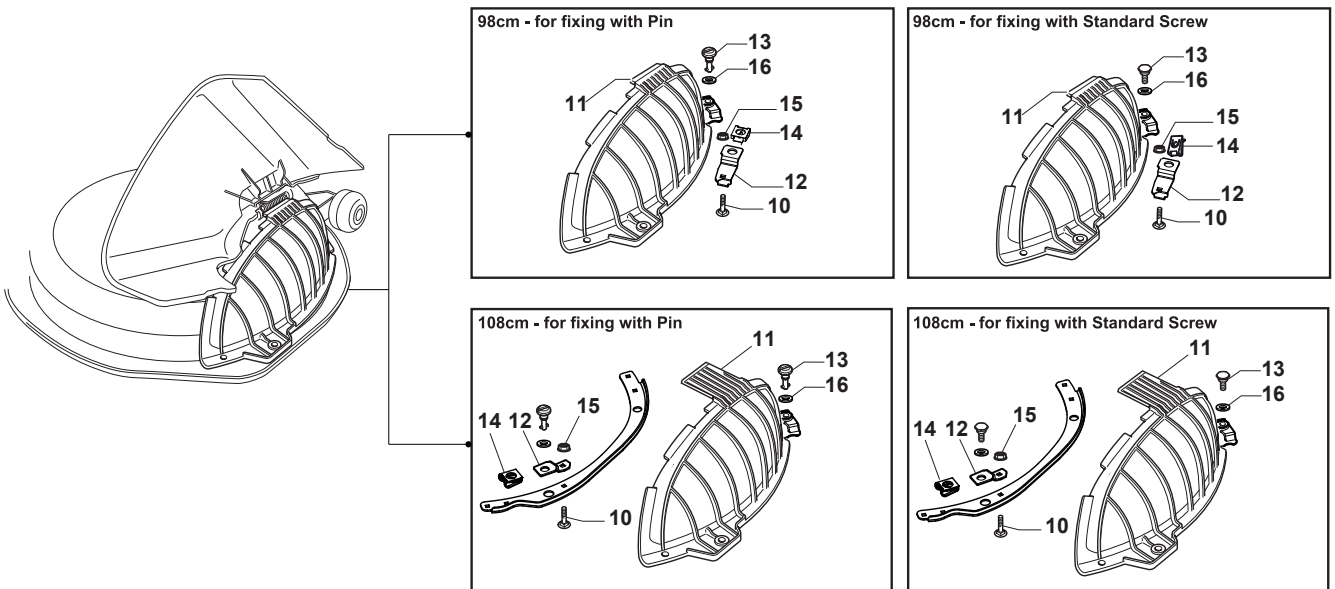

Fig.	Q.ty	Part No	Description	Notes
1	1	114362365/1	Label	
3	1	114363699/0	Label	
4	1	114361438/0	Label	
5	1	114366142/0	Label	
6	1	114363700/0	Label	
8	1	114356699/1	Label	

Fig.	Q.ty	Part No	Description	Notes
1	1	382869038/0	Muffler Protection	
2	4	125943008/0	Screw	
5	2	382650211/0	Stiffening	
6	1	382033111/0	Rod	
7	2	112155000/0	Nut	
8	1	125510021/1	Hitch Pin	
9	1	124487999/0	Spring Pin	
10	2	112815205/0	Screw	
11	1	325140107/0	Deflector	
12	2	325785473/0	Pin	
13	2	125580040/0	Stake	for fixing with Pin
13	2	125580041/0	Stake	for fixing with Standard Screw
14	2	112437507/0	Rapid Fixing Plate	for fixing with Standard Screw
14	2	118737221/0	Plate	for fixing with Pin
15	2	112292102/0	Nut	
16	2	112604899/0	Crown Fastener	