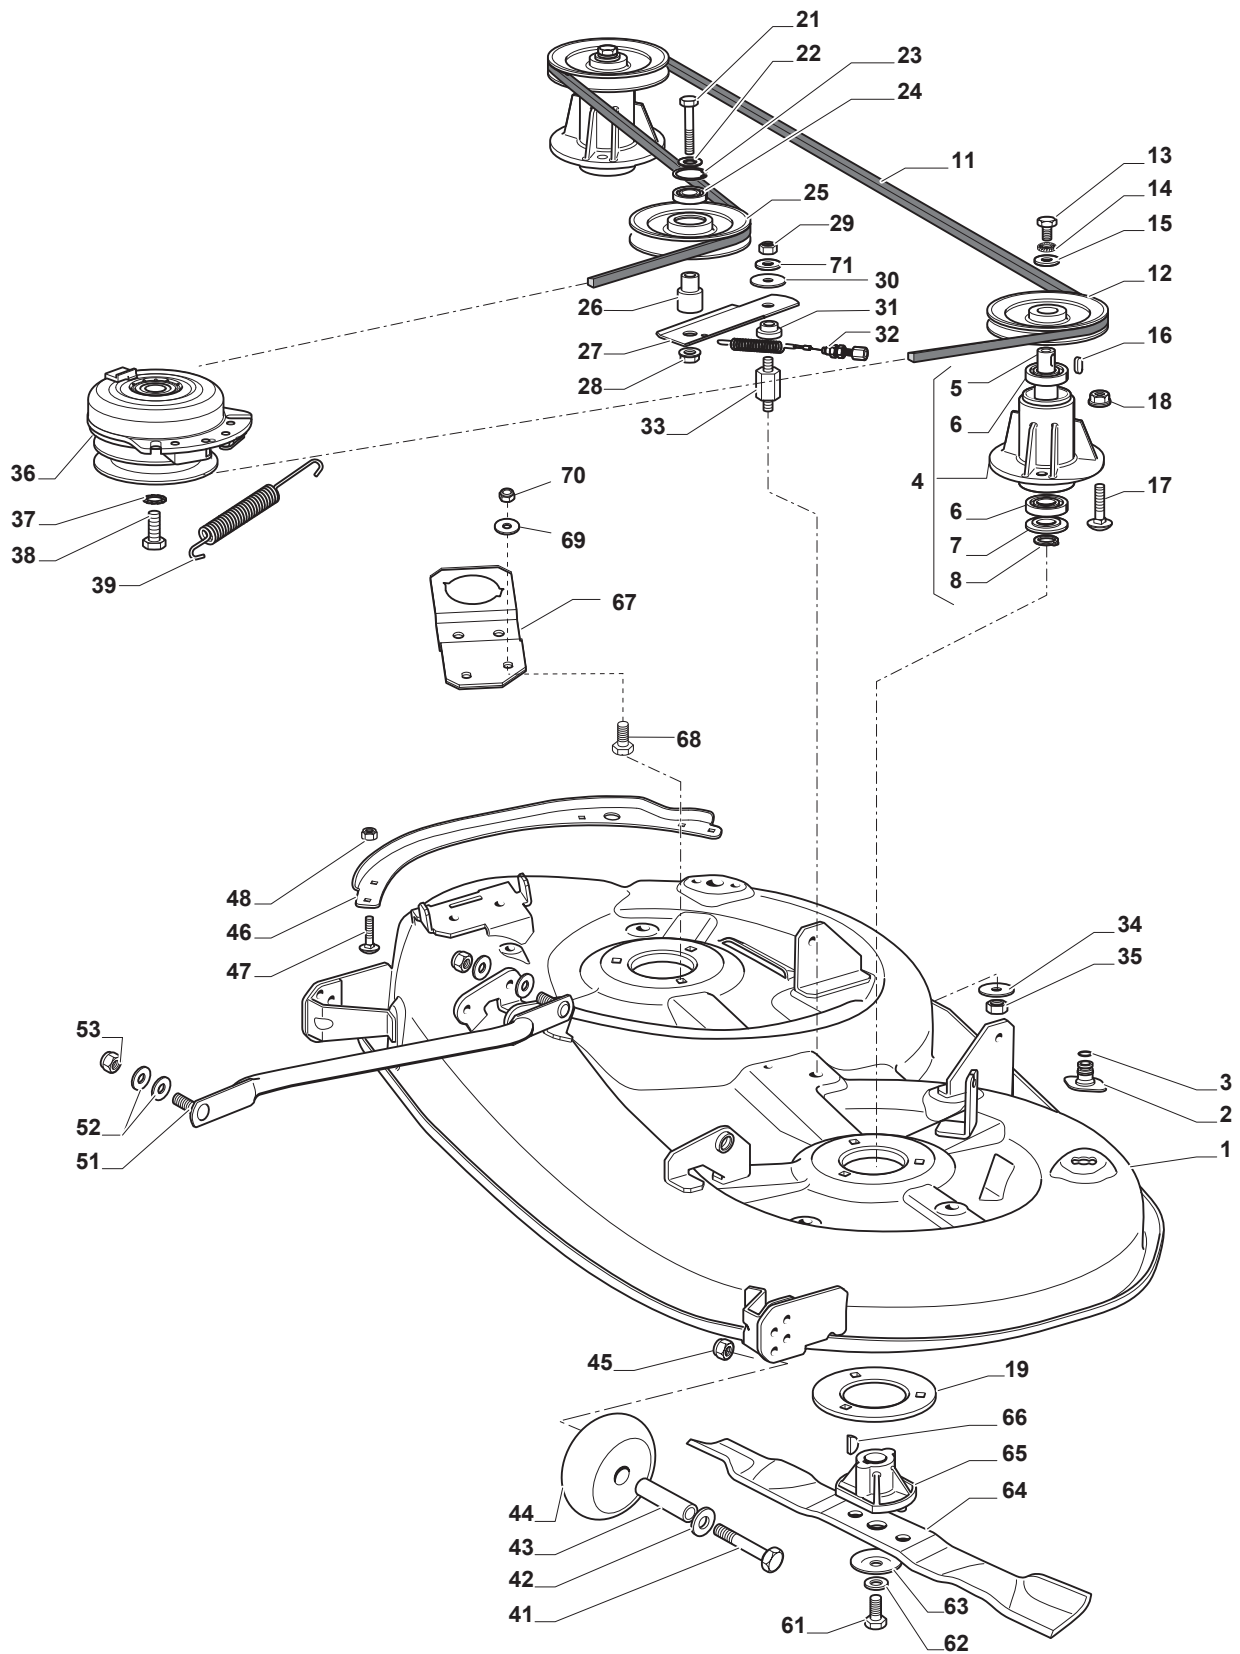

Fig.	Q.ty	Part No	Description	Notes
1	1	325394533/0	Knob	
2	1	382318229/0	Lever	
3	1	382318231/0	Axle	
4	1	112674700/0	Screw	
5	1	125430261/0	Spring	
6	1	112154510/0	Nut	
7	2	325038006/0	Bushing	
8	1	325785297/0	Support	
9	2	125943009/0	Screw	
10	1	325735515/0	Steering Sector	
11	2	125943009/0	Screw	
12	1	112793701/0	Screw	
13	1	125040636/1	Bushing	
14	1	125601579/0	Pulley	
15	1	382004620/0	Wire	
16	1	112523060/0	Washer	
17	1	112293201/0	Nut	
21	1	382318295/0	Axle	
22	4	112735599/0	Screw	
23	2	325547231/0	Plate	
24	1	124487997/0	Cotter Pin	
26	2	325670010/0	Antifriction Washer	
27	1	125033109/0	Connecting Rod	
28	1	325670010/0	Antifriction Washer	
29	1	382318293/0	Axle	
30	1	124487997/0	Cotter Pin	
31	1	325547231/0	Plate	
32	2	112735599/0	Screw	
34	3	325670008/1	Washer	
35	3	125510107/1	Pin	
36	3	112156602/0	Nut	
37	3	112295200/0	Nut	
38	3	125840012/0	Tie Rod	
39	3	325670008/1	Washer	
41	3	124487998/0	Cotter Pin	
43	3	112156602/0	Nut	
44	6	112521360/0	Washer	