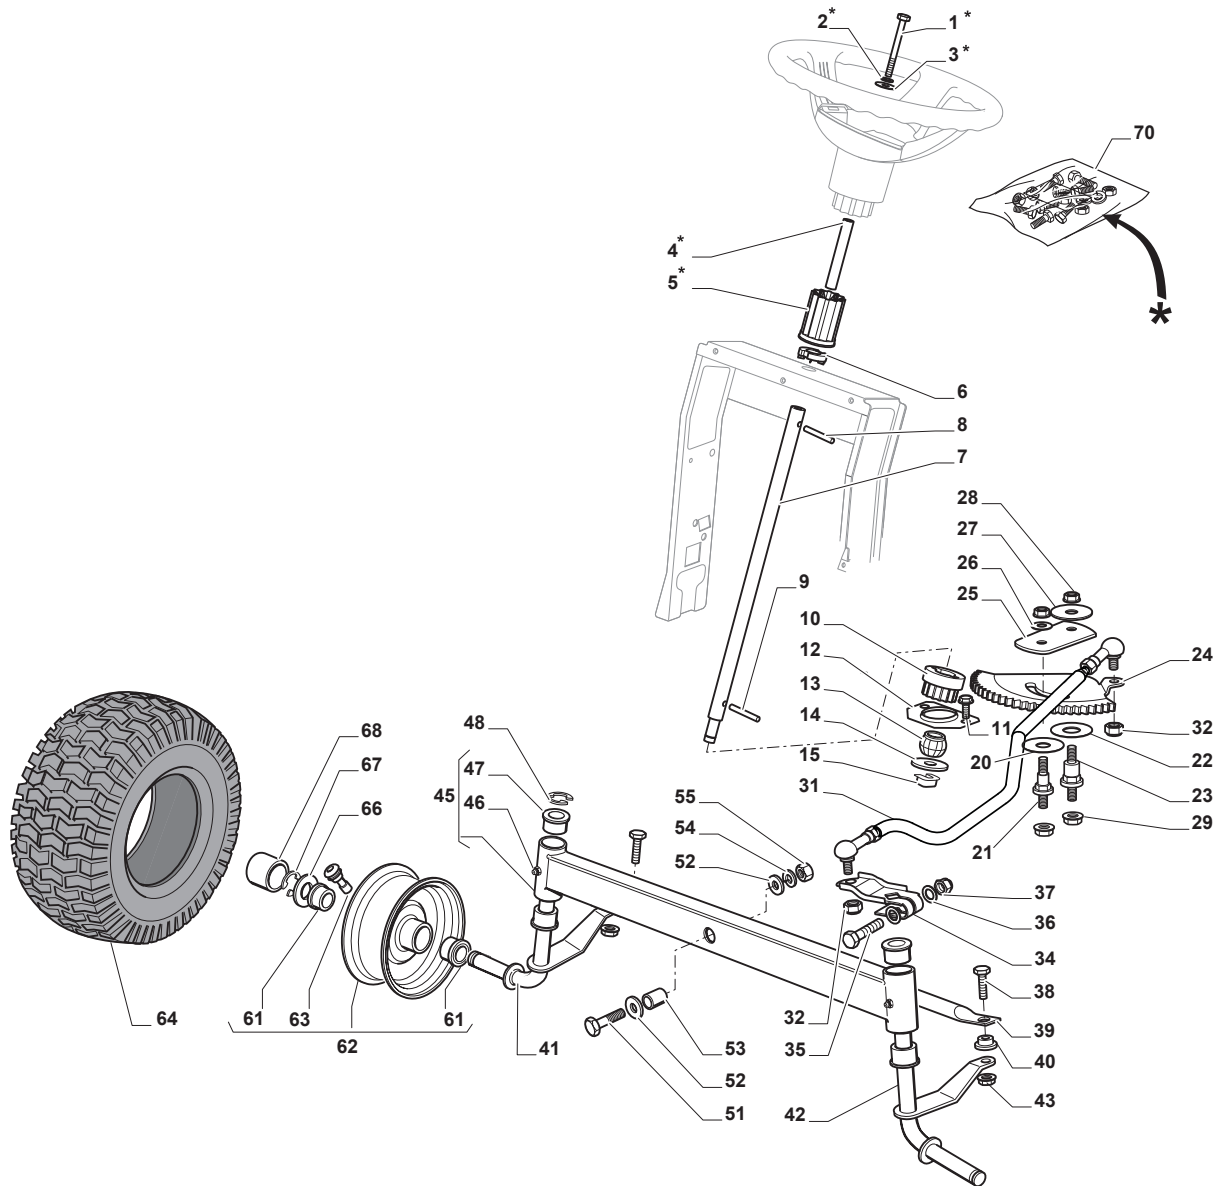

Fig.	Q.ty	Part No	Description	Notes
1	1	112692050/0	Screw	
2	1	112540260/0	Grower	
3	1	112523070/0	Washer	
4	1	125160047/0	Spacer	
5	1	325785318/0	Support	
6	1	325038008/0	Bushing	
7	1	125520007/0	Steering Column	
8	1	112620300/0	Spring	
9	1	112622650/0	Dowel pin	
10	1	125570003/0	Pinion	
11	2	127943051/0	Screw	
12	1	325785213/1	Support	
13	1	325743000/0	Joint	
14	1	112521370/0	Washer	
15	1	112436030/0	Plate	
20	1	322672151/0	Antifriction Washer	
21	1	125510104/0	Pin	
22	1	125670023/0	Washer	
23	1	125510109/0	Pin	
24	1	325735519/0	Steering Sector	
25	1	325547233/0	Plate	
26	1	112369500/0	Elastic Washer	
27	1	122160400/0	Elastic Disc	
28	2	112155010/0	Nut	
29	2	112155010/0	Nut	
31	1	382000665/1	Steering Rod	
32	2	112156602/0	Nut	
34	1	325318243/0	Lever	
35	1	112692390/0	Screw	
36	2	112521360/0	Washer	
37	1	112156602/0	Nut	
38	2	125510103/0	Pin	
39	1	325840029/0	Tie Rod	
40	2	325038007/0	Bushing	
41	1	382230369/0	Right Stub Axle	13" inch
41	1	382230373/0	Right Stub Axle	15" inch
42	1	382230371/0	Left Stub Axle	13" inch
42	1	382230375/0	Left Stub Axle	15" inch
43	2	112155000/0	Nut	
45	1	382034030/0	Equalizer With Bush And Lubricator	
46	2	112379511/0	Grease Dispenser	
47	4	125034002/1	Bushing	
48	1	112001010/0	Benzing Ring	
51	1	112692695/0	Screw	
52	2	112523100/0	Washer	
53	1	125160016/1	Spacer	
54	1	112587100/0	Grower	
55	1	112295300/0	Nut	
61	4	125122200/2	Bearing	
62	2	182000598/0	Rimm	
63	2	125950000/0	Valve	