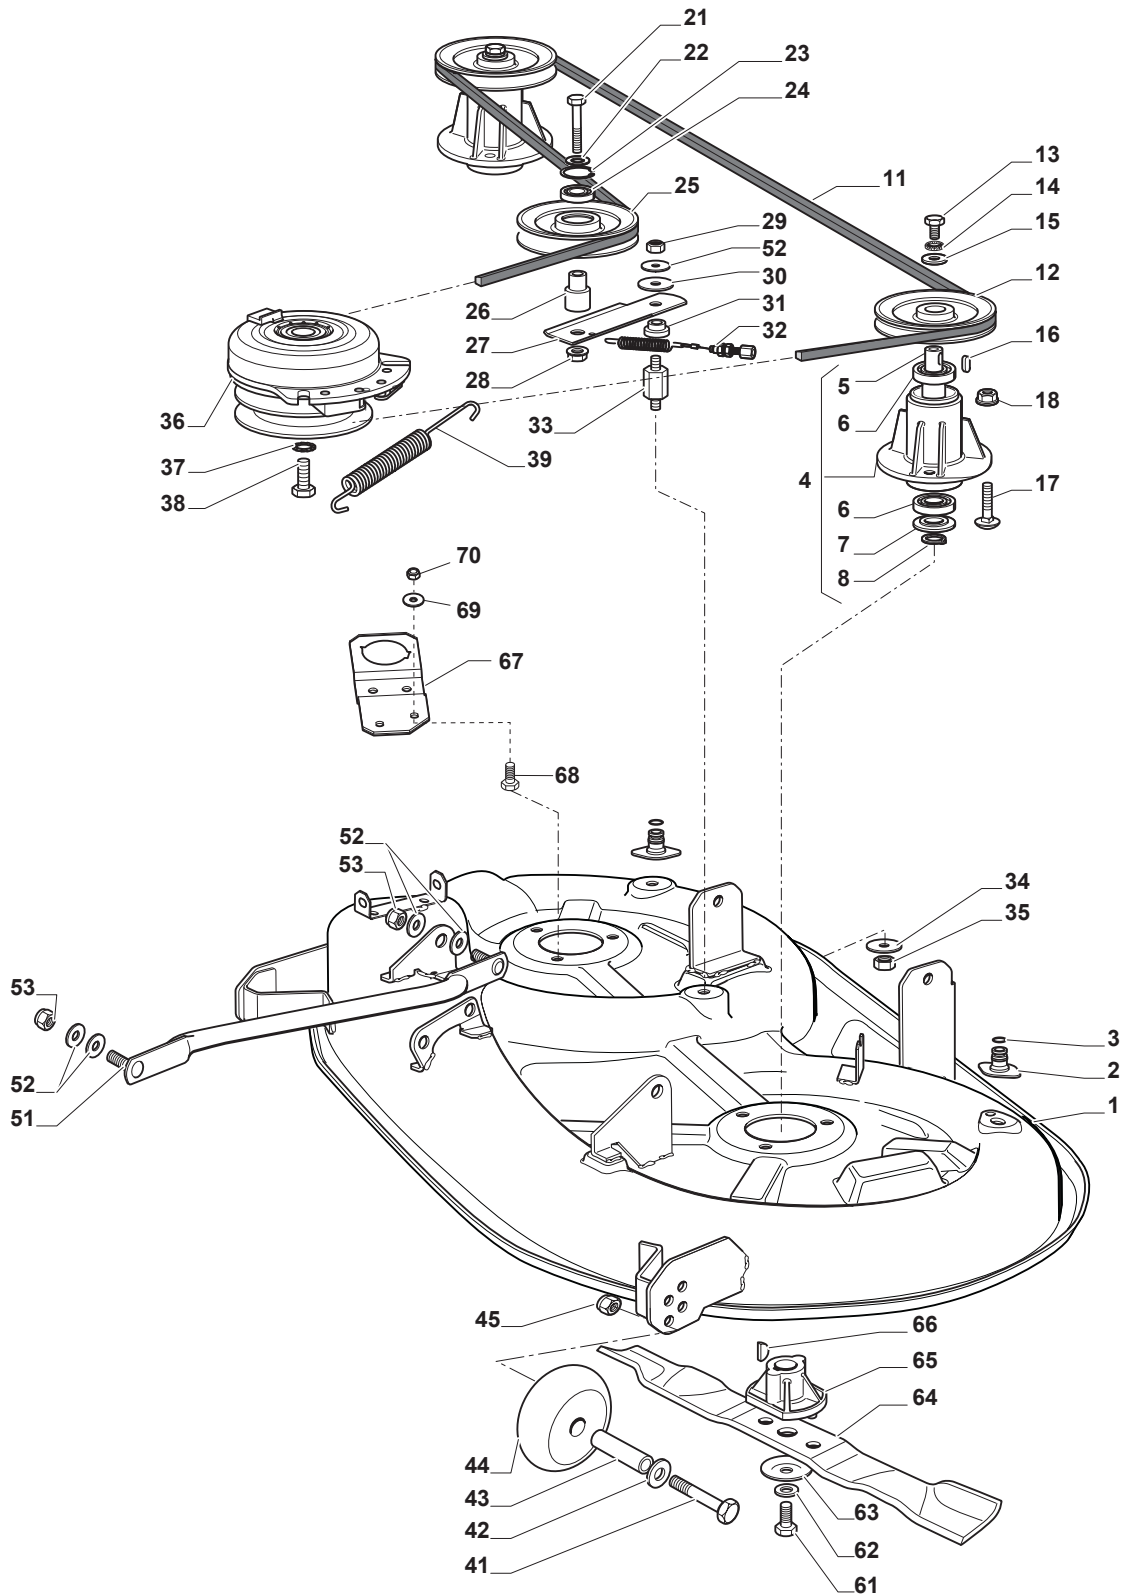

Fig.	Q.ty	Part No	Description	Notes
1	1	325394533/0	Knob	
2	1	382318229/0	Lever	
3	1	382318231/0	Axle	
4	1	112674700/0	Screw	
5	1	125430261/0	Spring	
6	1	112154510/0	Nut	
7	2	325038006/0	Bushing	
8	1	325785297/0	Support	
9	2	125943009/0	Screw	
10	1	325735515/0	Steering Sector	
11	2	125943009/0	Screw	
12	1	112793701/0	Screw	
13	1	125040636/1	Bushing	
14	1	125601579/0	Pulley	
15	1	382004620/0	Wire	
16	1	112523060/0	Washer	
17	1	112293201/0	Nut	
21	1	382318295/0	Axle	
22	4	112735599/0	Screw	
23	2	325547231/0	Plate	
24	1	124487997/0	Cotter Pin	
26	2	325670010/0	Antifriction Washer	
27	1	125033109/0	Connecting Rod	
28	1	325670010/0	Antifriction Washer	
29	1	382318293/0	Axle	
30	1	124487997/0	Cotter Pin	
31	1	325547231/0	Plate	
32	2	112735599/0	Screw	
34	3	325670008/1	Washer	
35	3	125510107/1	Pin	
36	3	112156602/0	Nut	
37	3	112295200/0	Nut	
38	3	125840012/0	Tie Rod	
39	3	325670008/1	Washer	
41	3	124487998/0	Cotter Pin	
43	3	112156602/0	Nut	
44	6	112521360/0	Washer	