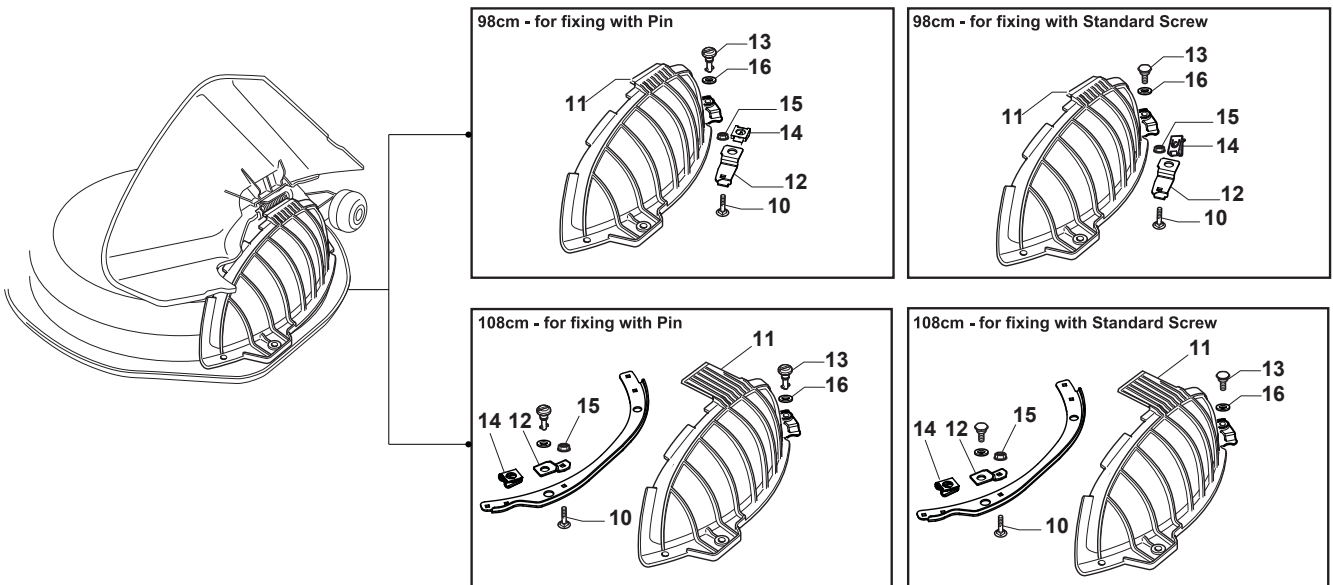

Fig.	Q.ty	Part No	Description	Notes
1	1	114362365/1	Label	
3	1	114363699/0	Label	
4	1	114361438/0	Label	
5	1	114366142/0	Label	
6	1	114363700/0	Label	
8	1	114356699/1	Label	

Fig.	Q.ty	Part No	Description	Notes
1	1	382869038/0	Muffler Protection	
2	4	125943008/0	Screw	
5	2	382650211/0	Stiffening	
6	1	382033111/0	Rod	
7	2	112155000/0	Nut	
8	1	125510021/1	Hitch Pin	
9	1	124487999/0	Spring Pin	
10	2	112815205/0	Screw	
11	1	325140105/0	Deflector	
12	2	325785471/0	Pin	
13	2	125580040/0	Stake	for fixing with Pin
13	2	125580041/0	Stake	for fixing with Standard Screw
14	2	112437507/0	Rapid Fixing Plate	for fixing with Standard Screw
14	2	118737221/0	Plate	for fixing with Pin
15	2	112292102/0	Nut	
16	2	112604899/0	Crown Fastener	