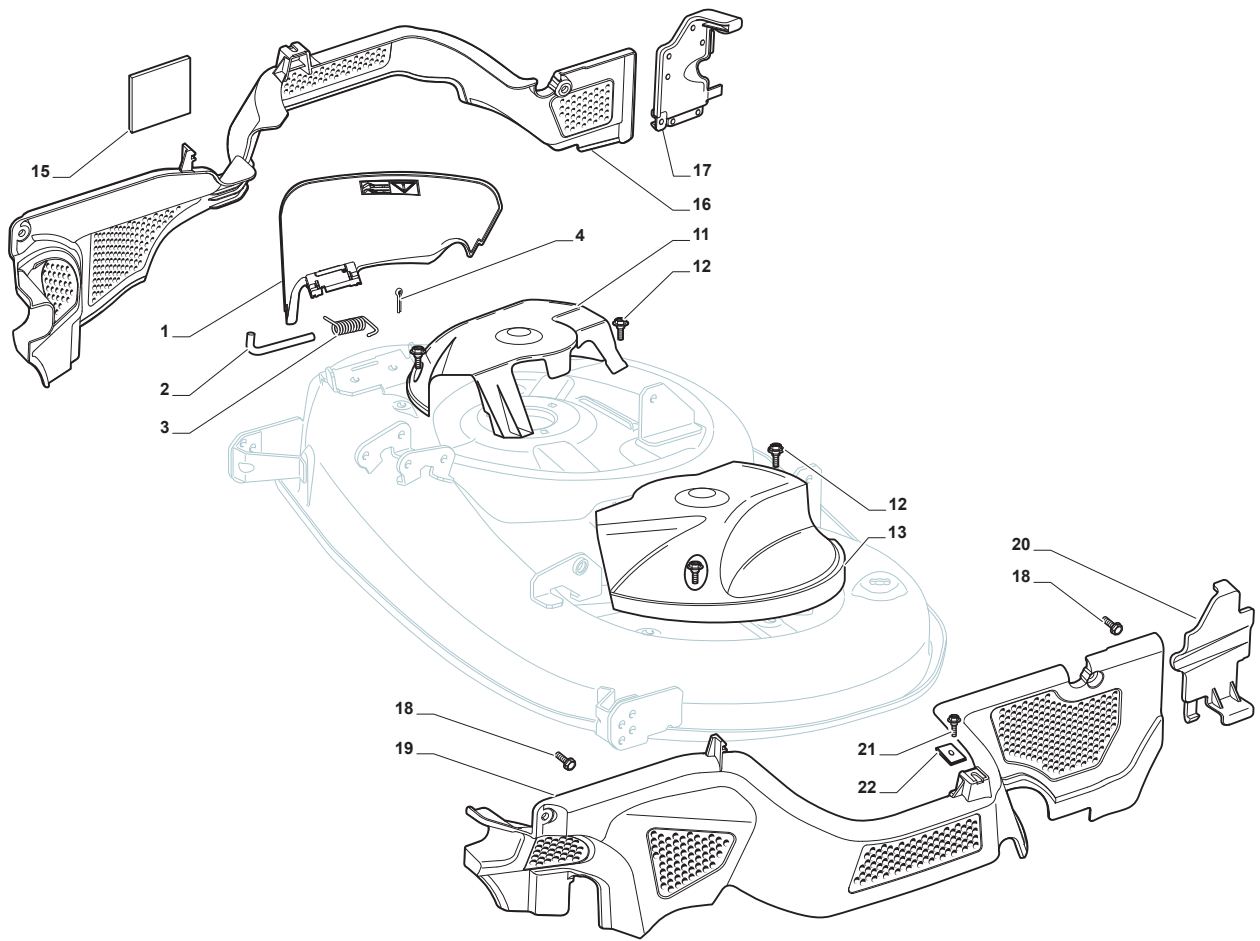

Fig.	Q.ty	Part No	Description	Notes
69	2	112523060/0	Washer	
70	2	112154210/0	Nut	

Fig.	Q.ty	Part No	Description	Notes
1	1	325600077/2	Exit Protection	
2	1	125510073/0	Fulcrum Pin	
3	1	125430242/1	Spring	
4	1	112141418/0	Cotter Pin	
11	1	325600078/0	Right Belt Protection Carter	
12	4	125943006/0	Screw	
13	1	325600079/0	Left Belt Protection	
15	1	325600084/0	Guard	only 98cm
16	1	325060154/0	Case	
17	1	325600082/0	Guard	
18	4	125943011/0	Screw	
19	1	325060155/0	Case	
20	1	325600083/0	Guard	
21	2	127943051/0	Screw	
22	2	112437506/0	Plate	