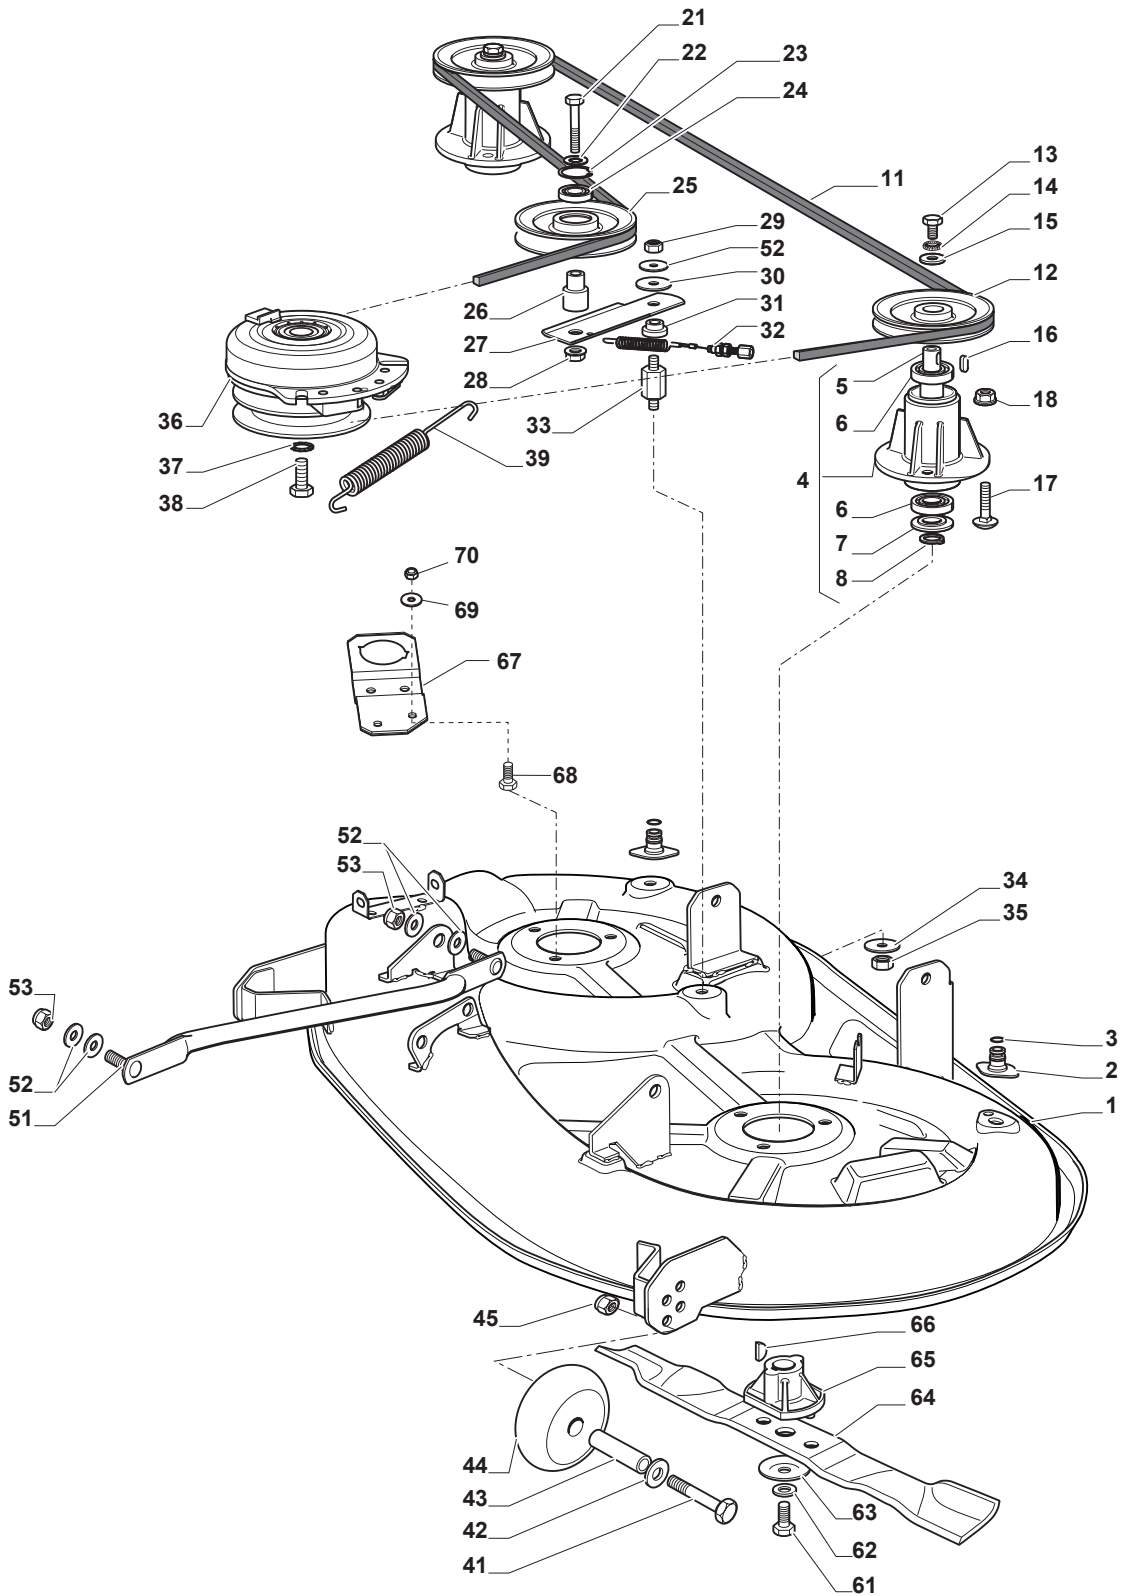

Fig.	Q.ty	Part No	Description	Notes
1	1	382564219/2	Cutting Plate Grey	
2	2	325033086/0	Water Hose Connection	
3	2	119035000/0	Or Ring	
4	2	382207204/1	Flange Assy	
5	2	125020804/0	Shaft	
6	4	119216040/0	Bearing	
7	2	325160501/0	Dust Cover Disc	
8	2	112609260/0	Seeger	
11	1	135061504/0	Belt	
12	2	125601571/0	Pulley	
13	2	112793102/0	Screw	
14	2	112540260/0	Grower	
15	2	125670007/0	Washer	
16	2	112139480/0	Feather	
17	6	112818700/0	Screw	
18	6	112154210/0	Nut	
21	1	112691900/0	Screw	
22	1	112524010/0	Washer	
23	1	112610800/0	Seeger	
24	1	119216048/0	Bearing	
25	1	125601586/0	Pulley	
26	1	125160056/0	Spacer	
27	1	325318232/0	Lever	
28	1	112293201/0	Nut	
29	1	112155020/0	Nut	
30	1	125670022/0	Washer	
31	1	125040635/0	Bushing	
32	1	382004618/0	Wire	
33	1	125160086/0	Spacer	
34	1	112523080/0	Washer	
35	1	112156602/0	Nut	
36	1	118399063/0	Electromagnetic Clutch	
37	1	112543000/0	Washer	
38	1	112737320/0	Screw	
39	1	125430277/0	Spring	
41	2	112692050/0	Screw	
42	2	112523060/0	Washer	
43	2	125510072/1	Spacer	
44	2	182700001/0	Levelling Small Wheel	
45	2	112293201/0	Nut	
51	2	382000565/1	Equalizer Rod	
52	9	325670008/1	Washer	
53	4	112156602/0	Nut	
61	2	112735694/0	Screw	
62	2	112523080/0	Washer	
63	2	122160400/0	Elastic Disc	
64	2	182004346/0	Mulching Blade	
65	2	125463200/0	Blade Hub	
66	2	112139100/0	Key	
67	2	325774665/0	Bracket	
68	2	112793102/0	Screw	

Fig.	Q.ty	Part No	Description	Notes
69	2	112523060/0	Washer	
70	2	112154210/0	Nut	

Fig.	Q.ty	Part No	Description	Notes
1	1	325600077/2	Exit Protection	
2	1	125510073/0	Fulcrum Pin	
3	1	125430242/1	Spring	
4	1	112141418/0	Cotter Pin	
11	1	325600078/0	Right Belt Protection Carter	
12	4	125943006/0	Screw	
13	1	325600079/0	Left Belt Protection	
15	1	325600084/0	Guard	only 98cm
16	1	325060154/0	Case	
17	1	325600082/0	Guard	
18	4	125943011/0	Screw	
19	1	325060155/0	Case	
20	1	325600083/0	Guard	
21	2	127943051/0	Screw	
22	2	112437506/0	Plate	