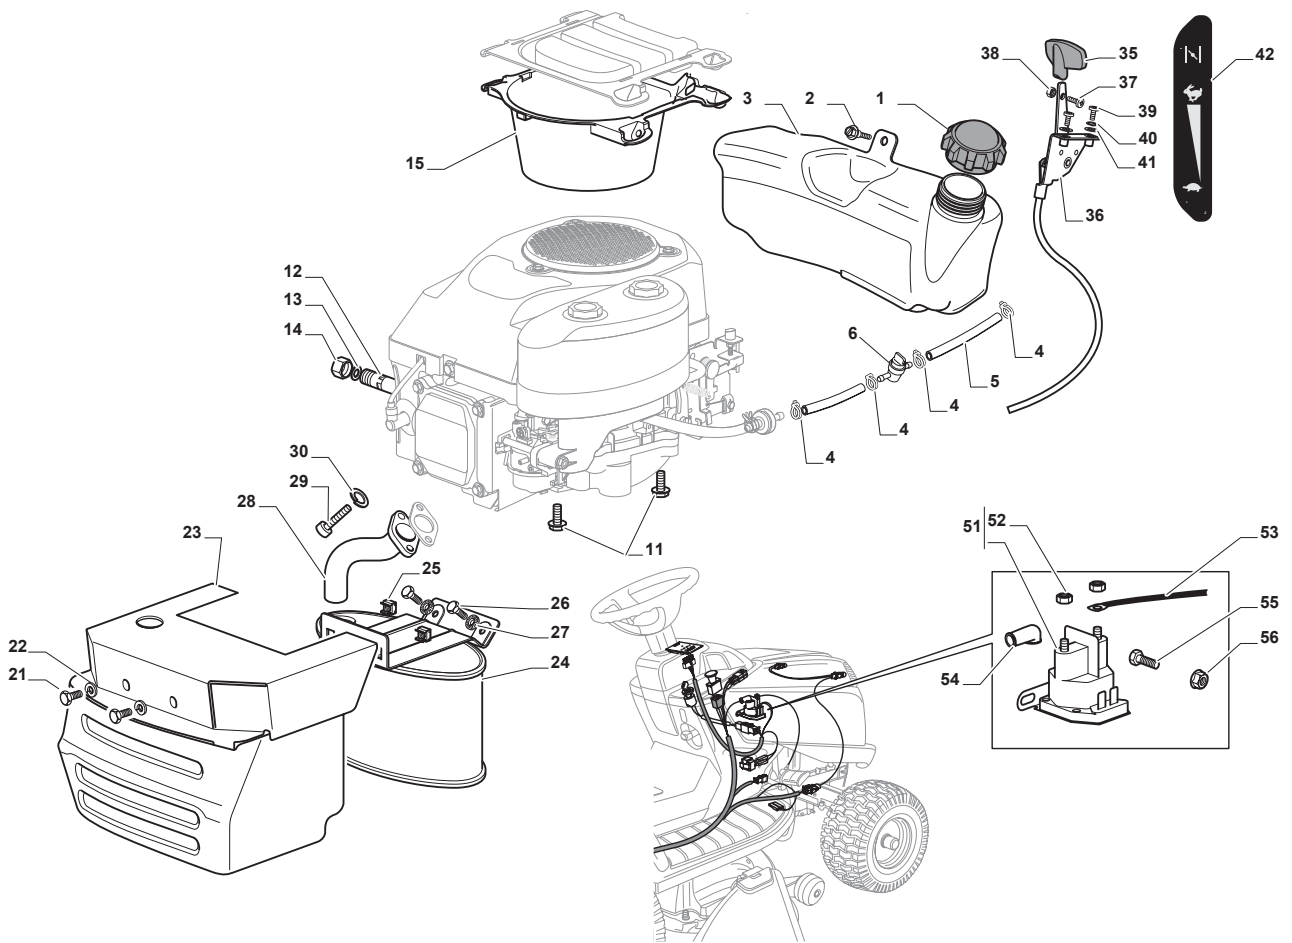

Fig.	Q.ty	Part No	Description	Notes
69	2	112523060/0	Washer	
70	2	112154210/0	Nut	

Fig.	Q.ty	Part No	Description	Notes
1	1	325600077/2	Exit Protection	
2	1	125510073/0	Fulcrum Pin	
3	1	125430242/1	Spring	
4	1	112141418/0	Cotter Pin	
11	1	325600078/0	Right Belt Protection Carter	
12	4	125943006/0	Screw	
13	1	325600079/0	Left Belt Protection	
15	1	325600084/0	Guard	only 98cm
16	1	325060154/0	Case	
17	1	325600082/0	Guard	
18	4	125943011/0	Screw	
19	1	325060155/0	Case	
20	1	325600083/0	Guard	
21	2	127943051/0	Screw	
22	2	112437506/0	Plate	