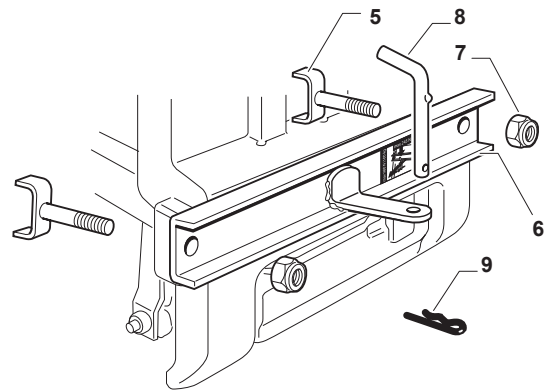

Fig.	Q.ty	Part No	Description	Notes
1	1	114362365/1	Label	
3	1	114363699/0	Label	
4	1	114361438/0	Label	
5	1	114366142/0	Label	
6	1	114363700/0	Label	
8	1	114356699/1	Label	

Fig.	Q.ty	Part No	Description	Notes
1	1	382869038/0	Muffler Protection	
2	4	125943008/0	Screw	
5	2	382650211/0	Stiffening	
6	1	382033111/0	Rod	
7	2	112155000/0	Nut	
8	1	125510021/1	Hitch Pin	
9	1	124487999/0	Spring Pin	
10	2	112815205/0	Screw	
11	1	325140105/0	Deflector	
12	2	325785471/0	Pin	
13	2	125580040/0	Stake	for fixing with Pin
13	2	125580041/0	Stake	for fixing with Standard Screw
14	2	112437507/0	Rapid Fixing Plate	for fixing with Standard Screw
14	2	118737221/0	Plate	for fixing with Pin
15	2	112292102/0	Nut	
16	2	112604899/0	Crown Fastener	