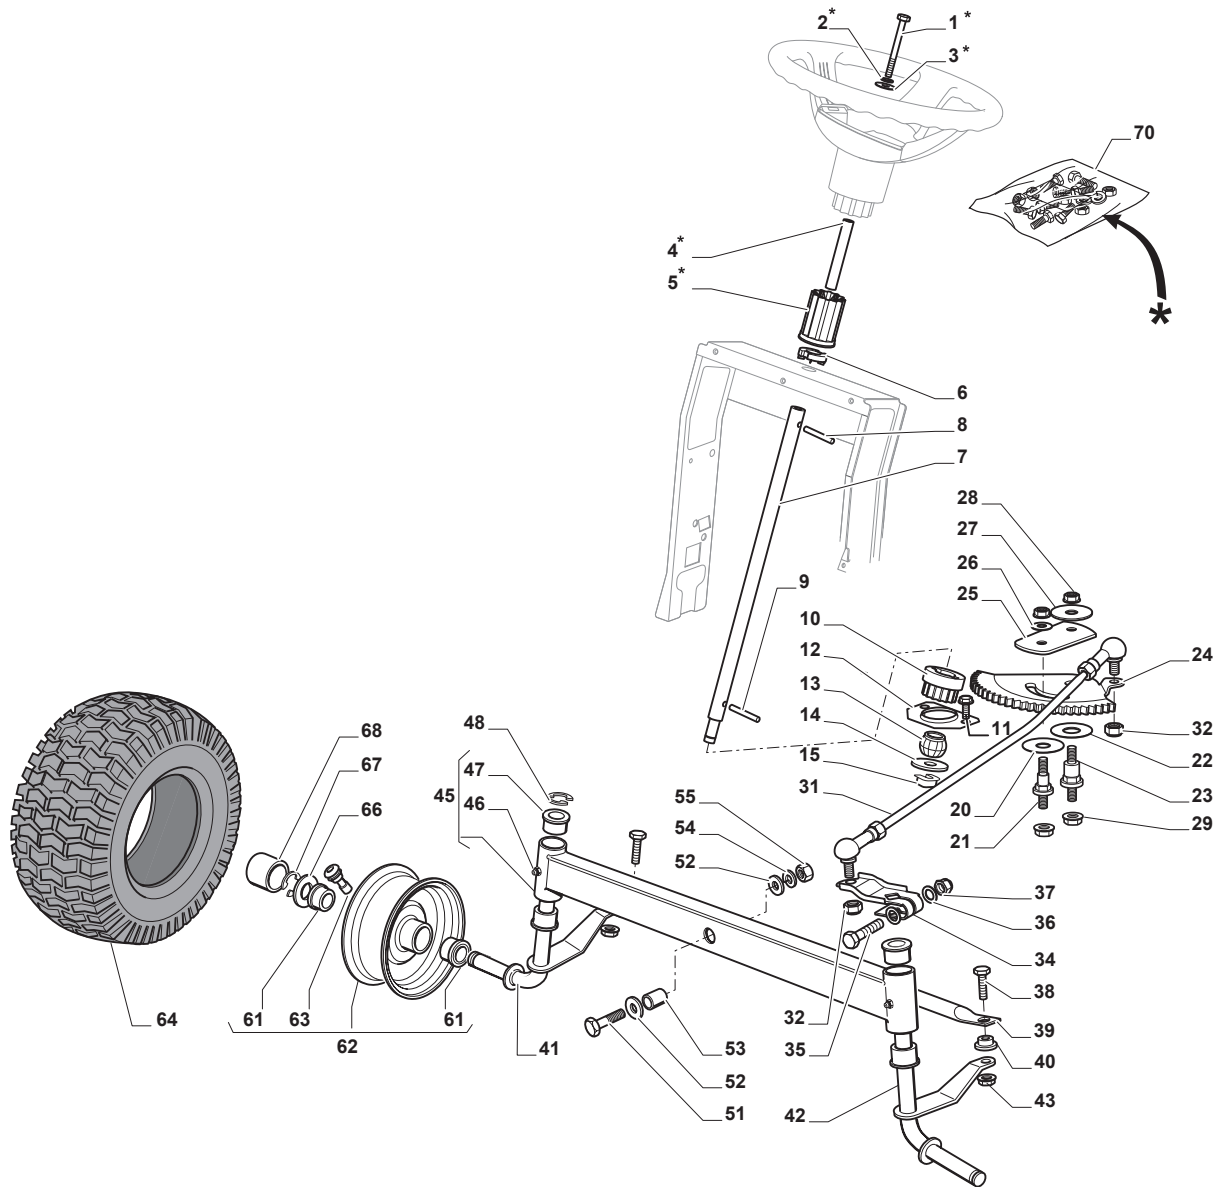

Fig.	Q.ty	Part No	Description	Notes
1	1	112692050/0	Screw	
2	1	112540260/0	Grower	
3	1	112523070/0	Washer	
4	1	125160047/0	Spacer	
5	1	325785318/0	Support	
6	1	325038008/0	Bushing	
7	1	125520007/0	Steering Column	
8	1	112620300/0	Spring	
9	1	112622650/0	Dowel Pin	
10	1	125570003/0	Pinion	
11	2	127943051/0	Screw	
12	1	325785213/1	Support	
13	1	325743000/0	Joint	
14	1	112521370/0	Washer	
15	1	112436030/0	Plate	
20	1	322672151/0	Antifriction Washer	
21	1	125510104/0	Pin	
22	1	125670023/0	Washer	
23	1	125510109/0	Pin	
24	1	325735519/0	Steering Sector	
25	1	325547233/0	Plate	
26	1	112369500/0	Elastic Washer	
27	1	122160400/0	Elastic Disc	
28	2	112155010/0	Nut	
29	2	112154210/0	Nut	
31	1	382000566/1	Steering Rod	
32	2	112156602/0	Nut	
34	1	325318243/0	Lever	
35	1	112692390/0	Screw	
36	2	112521360/0	Washer	
37	1	112156602/0	Nut	
38	2	125510103/0	Pin	
39	1	325840029/0	Tie Rod	
40	2	325038007/0	Bushing	
41	1	382230373/0	Right Stub Axle	15" inch
42	1	382230375/0	Left Stub Axle	15" inch
43	2	112155000/0	Nut	
45	1	382034030/0	Equalizer With Bush And Lubricator	
46	2	112379511/0	Grease Dispenser	
47	4	125034002/1	Bushing	
48	1	112001010/0	Benzing Ring	
51	1	112692695/0	Screw	
52	2	112523100/0	Washer	
53	1	125160016/1	Spacer	
54	1	112587100/0	Grower	
55	1	112295300/0	Nut	
61	4	125122200/2	Bearing	
62	2	182000598/0	Rimm	
63	2	125950000/0	Valve	
64	2	125590019/0	Tyre	15" inch
66	2	125670005/2	Washer	