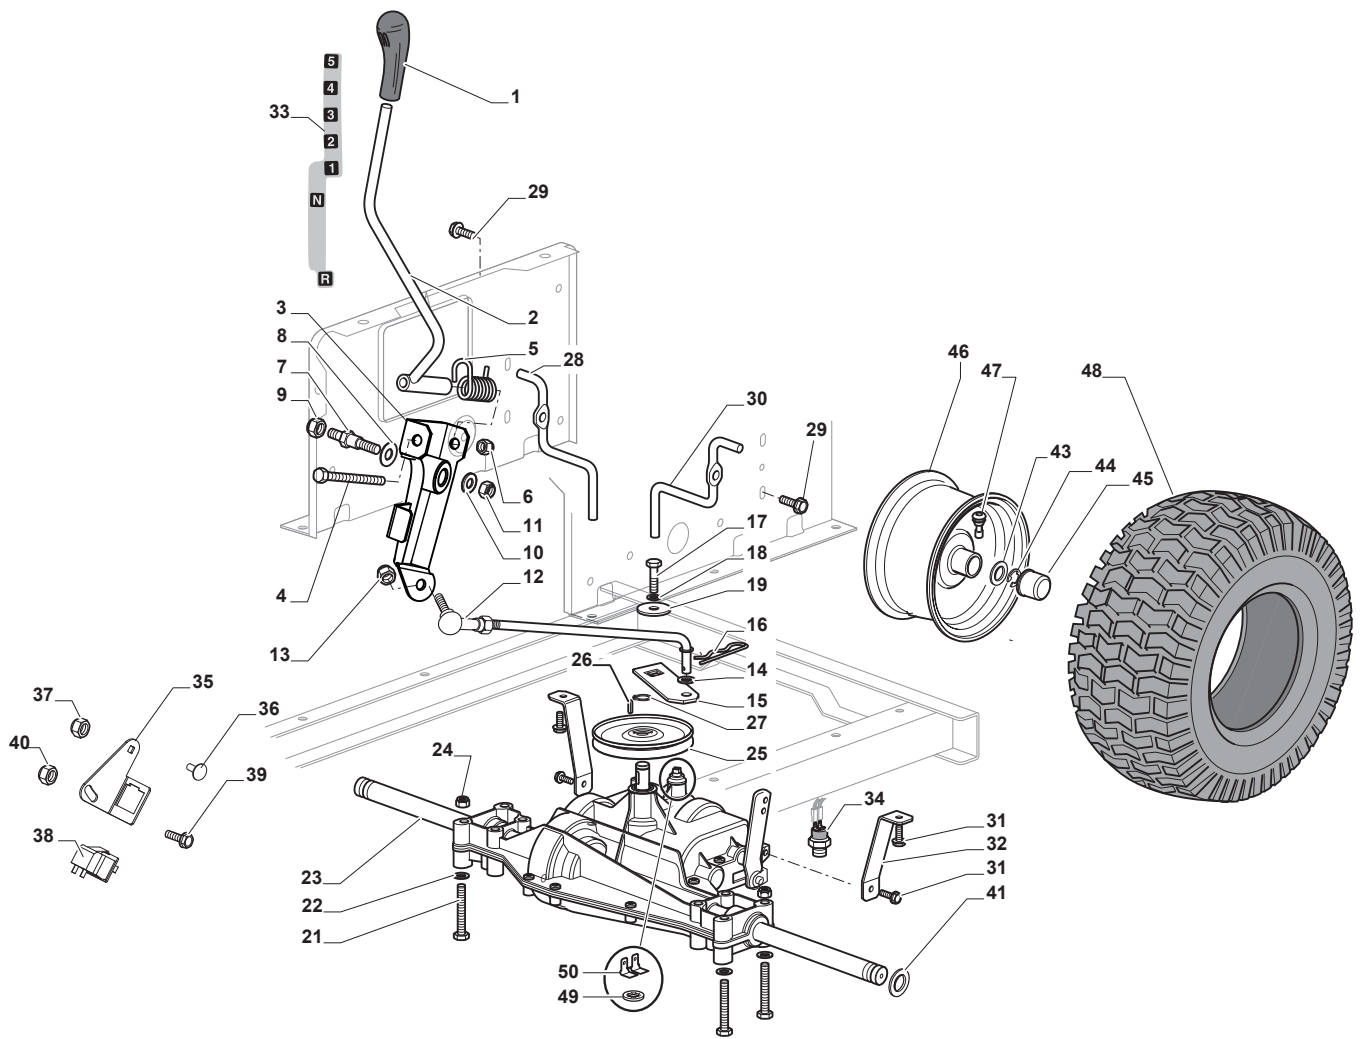

Fig.	Q.ty	Part No	Description	Notes
67	2	112001010/0	Benzing Ring	
68	2	322110233/0	Hub Cover	Standard Black Cover
70	1	382180124/0	Outfit, Screws	

Fig.	Q.ty	Part No	Description	Notes
1	1	325110391/0	Clamp Cover	
2	1	382500047/1	Pedal	
3	4	112735599/0	Screw	
4	2	325547231/0	Plate	
5	1	382000568/0	Rod	
6	1	112521350/0	Washer	
7	1	112436050/0	Plate	
8	1	325670011/0	Antifriction Washer	
9	1	112155000/0	Nut	
10	1	125510116/0	Pin	
11	1	125160021/0	Spacer	
12	1	125601567/0	Pulley	
13	2	112524010/0	Washer	
14	2	125580030/0	Belt Guide Peg	
15	2	112360425/0	Nut	
20	1	135062014/0	Belt	
21	1	325601599/0	Pulley	
22	1	112691400/0	Screw	
23	1	125160083/0	Spacer	
24	1	112523060/0	Washer	
25	1	112155000/0	Nut	
26	1	112155000/0	Nut	
27	1	112523060/0	Washer	
28	1	125601554/0	Pulley	
29	1	382318283/0	Lever	
30	1	112691600/0	Screw	
31	2	125038002/1	Bushing	
32	1	125160027/0	Spacer	
33	1	112155000/0	Nut	
34	1	125430262/0	Spring	
35	1	382820016/1	Tie Rod	
36	1	112293201/0	Nut	
37	1	124487997/0	Cotter Pin	
38	1	112604899/0	Crown Fastener	
41	1	125394509/1	Knob	
42	1	125033113/0	Rod	
43	1	325253011/1	Hook	
44	1	122524970/3	Pin	
45	1	112155000/0	Nut	
46	1	125430213/0	Spring	
47	1	112523060/0	Washer	