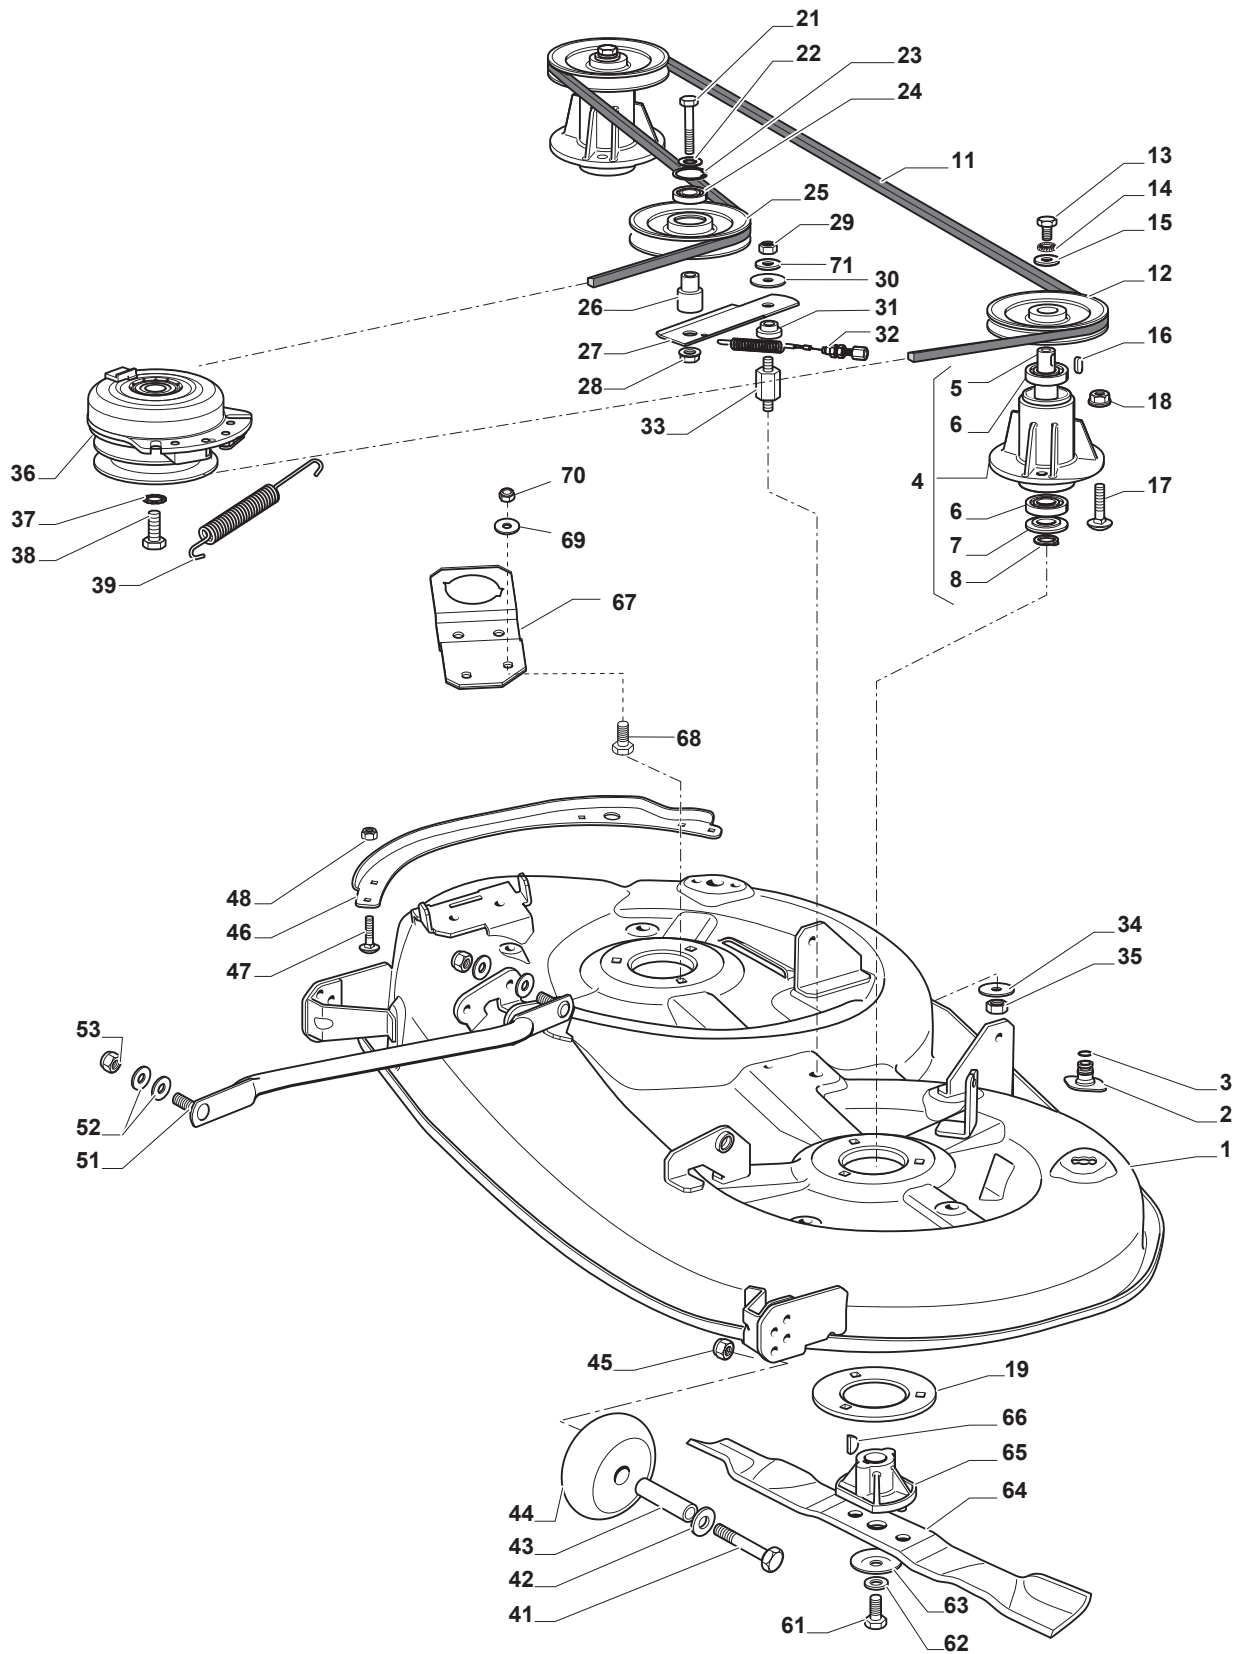

SD 10818B

Ride-on SD 98-108 cm Cutting Plate

Issue 9 - 2017

Fig.	Q.ty	Part No	Description	Notes
65	2	125463200/0	Blade Hub	
66	2	112139100/0	Key	
67	2	325774665/0	Bracket, Black	
68	2	112793102/0	Screw	
69	2	112523060/0	Washer	
70	2	112154210/0	Nut	
71	2	322672150/0	Antifriction Washer