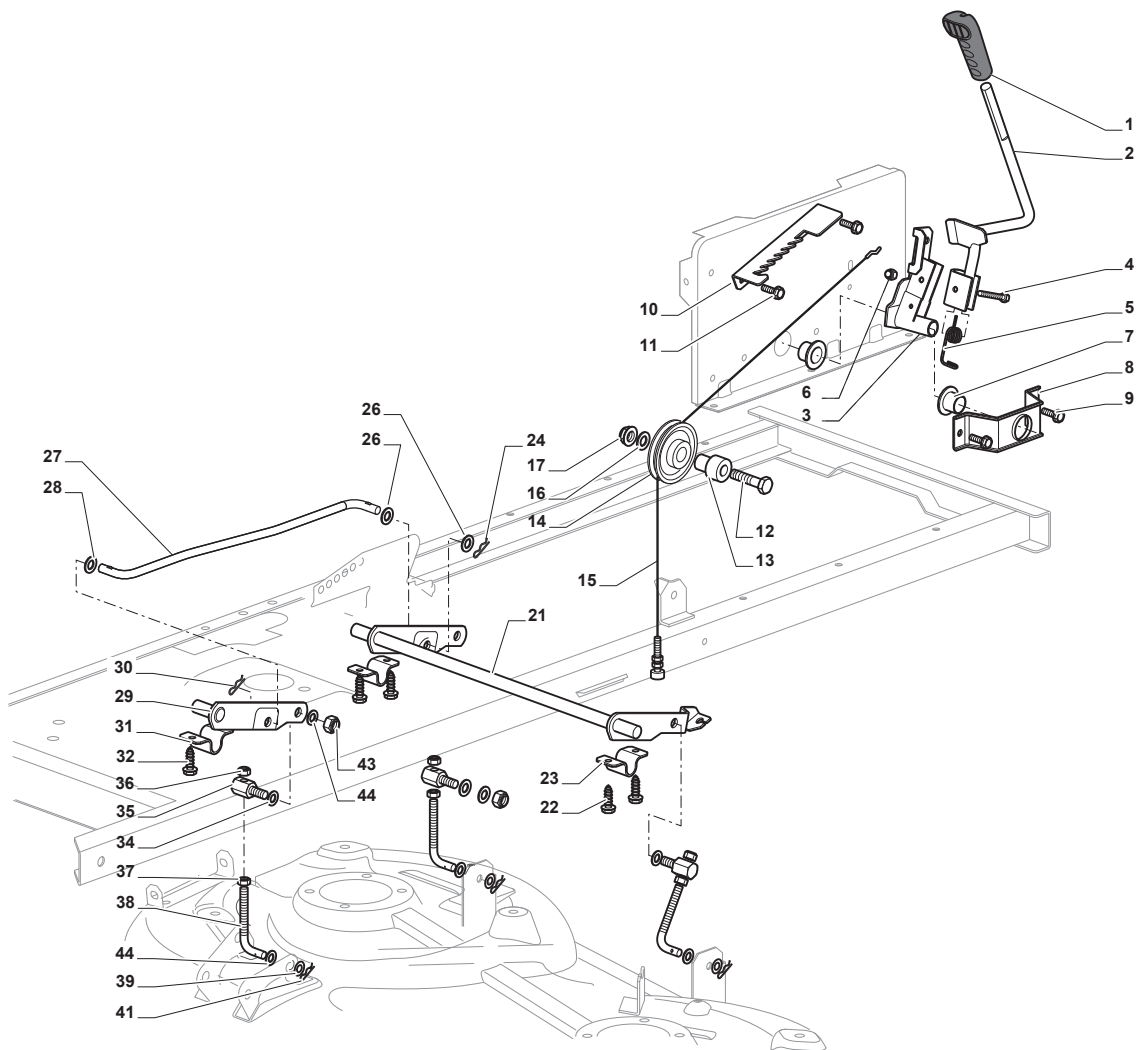

Fig.	Q.ty	Part No	Description	Notes
1	1	325394532/0	Knob	
2	1	382318233/0	Lever	
3	1	382774259/1	Clamp	
4	1	112692050/0	Screw	
5	1	125430226/0	Spring	
6	1	112155000/0	Nut	
7	1	125510035/0	Pin	
8	1	322672151/0	Antifriction Washer	
9	1	112293201/0	Nut	
10	1	112523060/0	Washer	
11	1	112155010/0	Nut	
12	1	382000567/0	Rod	
13	1	112154210/0	Nut	
14	1	112521340/0	Washer	
15	1	325318235/0	Lever	
16	1	112141418/0	Cotter Pin	
17	1	112735520/0	Screw	
18	1	112540040/0	Washer	
19	1	322680009/0	Washer	
21	4	112691600/0	Screw	
22	4	112521350/0	Washer	
23	1	118400910/3	Transmission	
24	4	112155000/0	Nut	
25	1	182601509/0	Pulley	
26	1	112139430/0	Key	
27	1	112608950/0	Seeger	
28	1	125270329/0	Belt Guide	
29	2	112735599/0	Screw	
30	1	125270330/0	Belt Guide	
31	4	125943009/0	Screw	
32	2	325785315/0	Support	
33	1	114363451/0	Label	
34	1	119410608/1	Neutral Switch (Mech.)	
35	1	325785483/0	Support	
36	2	112815200/0	Screw	
37	2	112154510/0	Nut	
38	1	119410614/0	Microswitch	
39	2	112792611/0	Screw	
40	2	112155000/0	Nut	
41	2	125670005/2	Washer	
43	6	125670005/2	Washer	
44	2	112001010/0	Benzing Ring	
45	2	322110233/0	Hub Cover	Standard Black Cover
46	2	382000597/0	Rimm	
47	2	125950000/0	Valve	
48	2	125590015/0	Tyre	
49	2	112540221/0	Washer	
50	2	133800001/0	Faston Terminal	No more supplied with the transmission