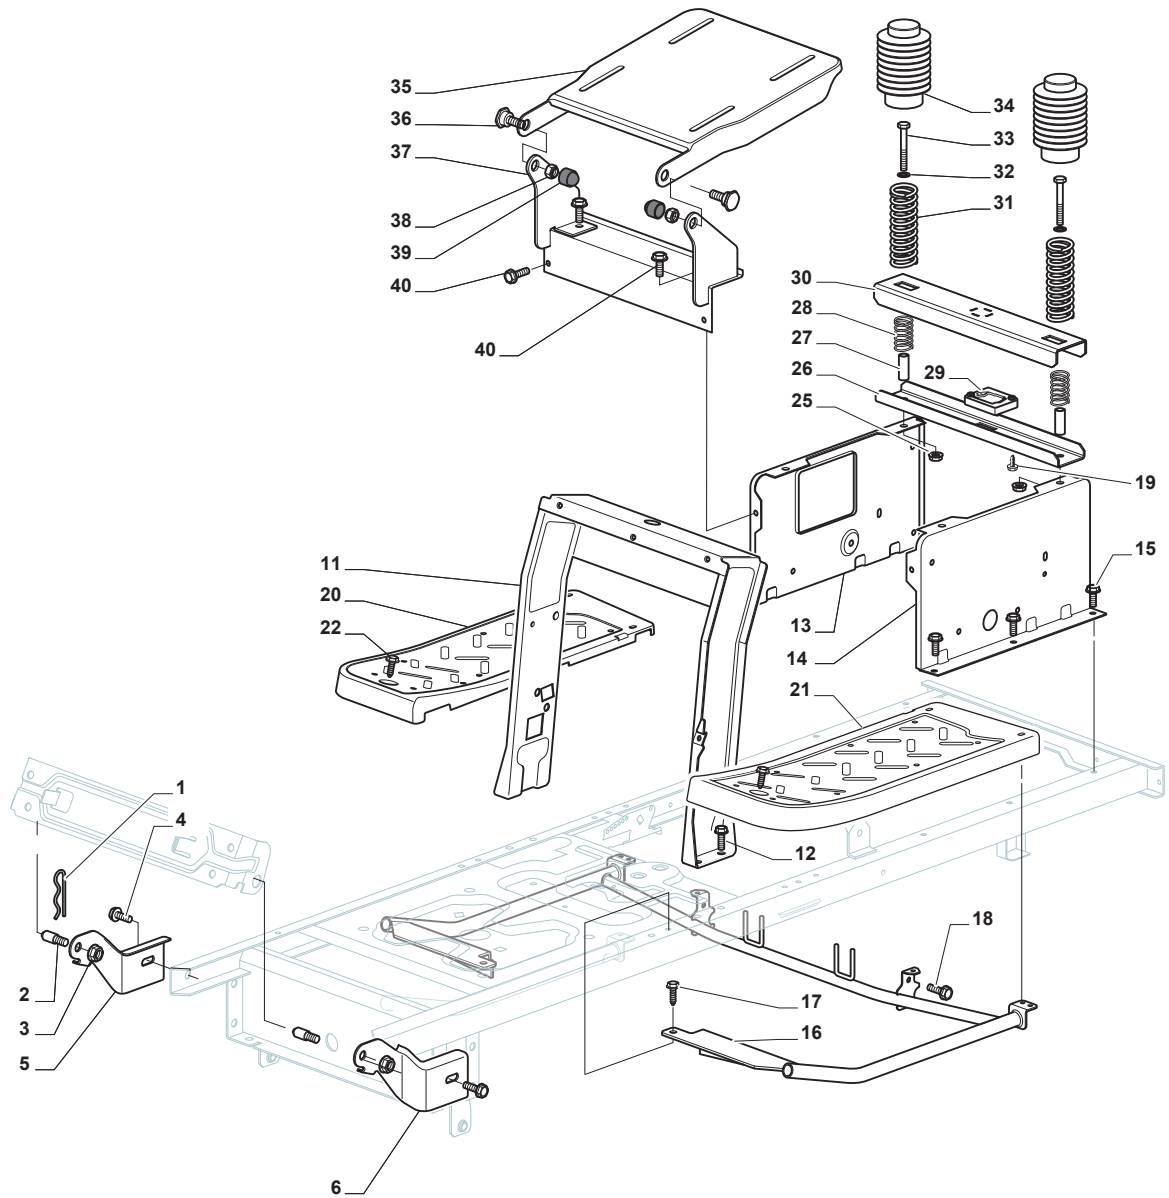

THIS INFORMATION IS NOT INTENDED FOR SALE OR RESALE, AND THIS NOTICE MUST REMAIN ON ALL COPIES.

Fig.	Q.ty	Part No	Description	Notes
1	1	124487998/0	Cotter Pin	
2	2	125510079/1	Pin	
3	2	112155000/0	Nut	
4	2	112735599/0	Screw	
5	1	325547225/0	Right Plate	
6	1	325547227/0	Left Plate	
11	1	382785169/1	Steering Column Support	
12	4	125943009/0	Screw	
13	1	325785331/1	Right Seat Support	
14	1	325785333/1	Left Seat Support	
15	6	125943009/0	Screw	
16	1	382785179/0	Footboard Support	
17	2	125943009/0	Screw	
18	2	125943009/0	Screw	
19	2	112728686/0	Screw	
20	1	325500041/1	Right Footboard	
21	1	325500043/1	Left Footboard	
22	2	112735599/0	Screw	
25	2	112293201/0	Nut	
26	1	325820109/0	Seat Support	
26	1	325820109/1	Seat Support	
27	2	125160048/0	Spacer	
28	2	125430263/0	Spring	
29	1	325785379/1	Support	
30	1	325820111/1	Switch Comand Cross	
31	2	125430264/0	Spring	
32	2	112521350/0	Washer	
33	2	112691400/0	Screw	
34	2	325122002/0	Hood	
35	1	382547061/0	Plate	
36	2	122524970/3	Pin	
37	1	382820151/0	Seat Support	
38	2	112155010/0	Nut	
39	2	118203854/0	Cap	
40	4	125943009/0	Screw	

Fig.	Q.ty	Part No	Description	Notes
1	1	325076899/1	Engine Hood Black	
2	1	325410887/0	Right Grill	
3	1	325410888/0	Left Grill	
4	1	325785317/0	Engine Hood Support	
5	4	112735403/0	Screw	
6	1	325263302/1	Air Intake Grill	
7	4	112728692/0	Screw	
9	1	114363452/0	Light Reflected Label	
11	1	325785298/0	Dashboard Support	
12	4	125943010/0	Screw	
13	2	325270325/0	Guide	
14	2	112735599/0	Screw	
15	3	112735406/0	Screw	
16	3	112523040/0	Washer	
17	1	325120259/1	Dashboard	
18	2	125943010/0	Screw	
19	2	325260003/0	Grommet	
21	1	325120203/0	Cover	
25	1	325110397/1	Black Central Cover	
26	1	125943010/0	Screw	
33	4	112735406/0	Screw	
34	1	325110400/0	Black Wheels Cover	
35	1	112437506/0	Plate	
36	2	125943010/0	Screw	
37	2	112735406/0	Screw	
38	2	112523040/0	Washer	
39	1	325547208/2	Plate	
40	2	125943010/0	Screw	
42	1	325110384/0	Right Footboard Cover	
43	1	325110385/0	Left Footboard Cover	
55	1	325207191/0	Plate	