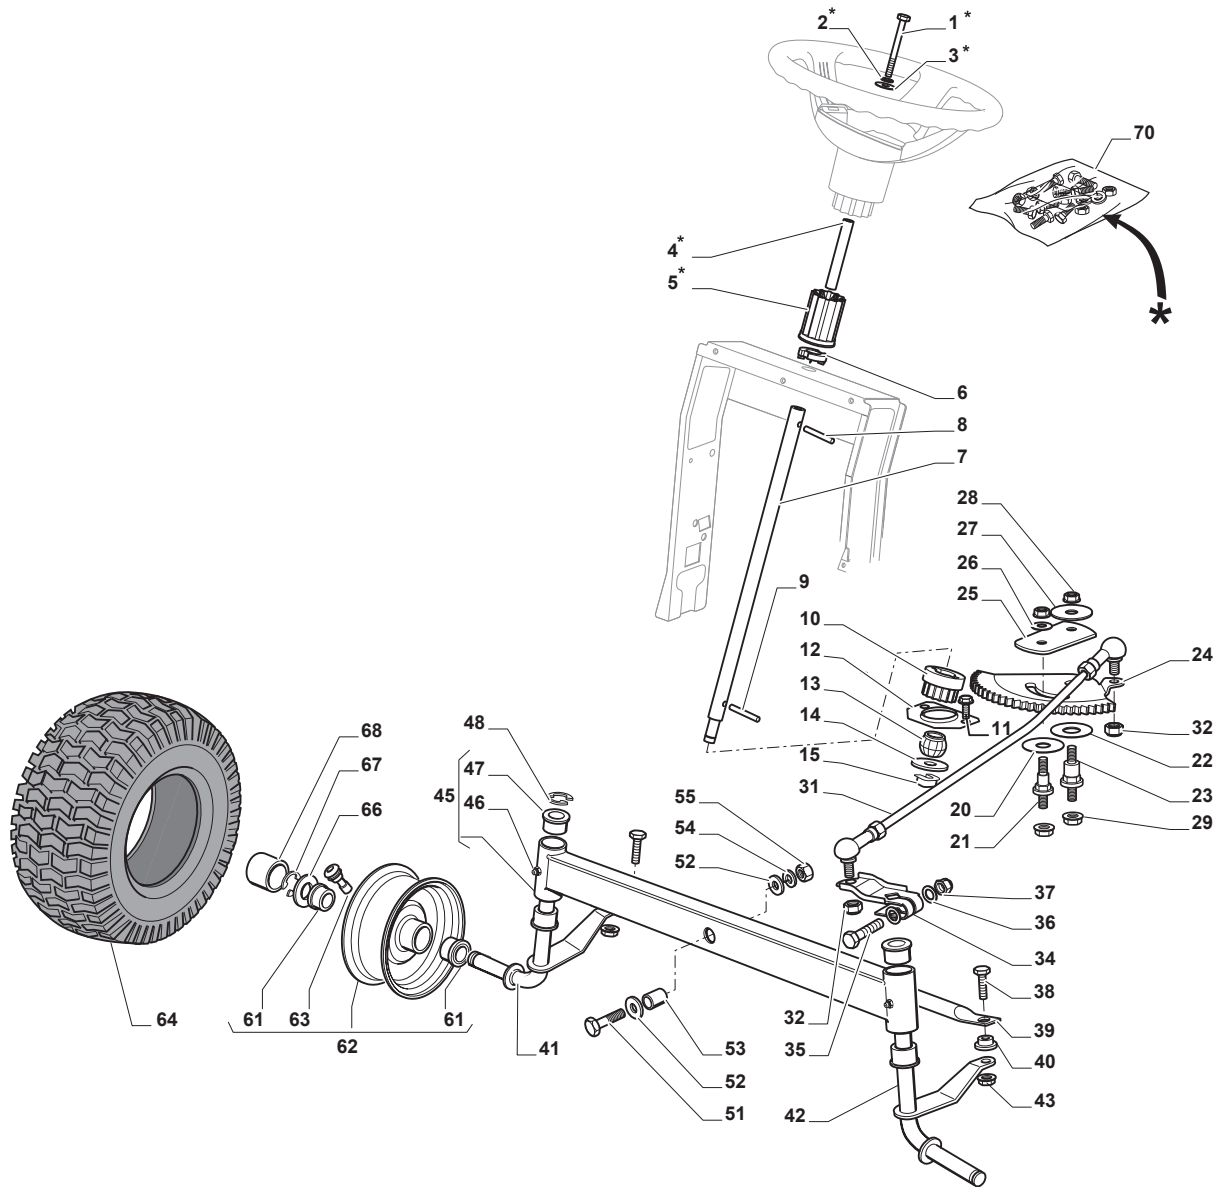

Fig.	Q.ty	Part No	Description	Notes
1	1	112692050/0	Screw	
2	1	112540260/0	Grower	
3	1	112523070/0	Washer	
4	1	125160047/0	Spacer	
5	1	325785318/0	Support	
6	1	325038008/0	Bushing	
7	1	125520007/0	Steering Column	
8	1	112620300/0	Spring	
9	1	112622650/0	Dowel Pin	
10	1	125570003/0	Pinion	
11	2	127943051/0	Screw	
12	1	325785213/1	Support	
13	1	325743000/0	Joint	
14	1	112521370/0	Washer	
15	1	112436030/0	Plate	
20	1	322672151/0	Antifriction Washer	
21	1	125510104/0	Pin	
22	1	125670023/0	Washer	
23	1	125510109/0	Pin	
24	1	325735519/0	Steering Sector	
25	1	325547233/0	Plate	
26	1	112369500/0	Elastic Washer	
27	1	122160400/0	Elastic Disc	
28	2	112155010/0	Nut	
29	2	112154210/0	Nut	
31	1	382000566/1	Steering Rod	
32	2	112156602/0	Nut	
34	1	325318243/0	Lever	
35	1	112692390/0	Screw	
36	2	112521360/0	Washer	
37	1	112156602/0	Nut	
38	2	125510103/0	Pin	
39	1	325840029/0	Tie Rod	
40	2	325038007/0	Bushing	
41	1	382230373/0	Right Stub Axle	15" inch
42	1	382230375/0	Left Stub Axle	15" inch
43	2	112155000/0	Nut	
45	1	382034030/0	Equalizer With Bush And Lubricator	
46	2	112379511/0	Grease Dispenser	
47	4	125034002/1	Bushing	
48	1	112001010/0	Benzing Ring	
51	1	112692695/0	Screw	
52	2	112523100/0	Washer	
53	1	125160016/1	Spacer	
54	1	112587100/0	Grower	
55	1	112295300/0	Nut	
61	4	125122200/2	Bearing	
62	2	182000598/0	Rimm	
63	2	125950000/0	Valve	
64	2	125590019/0	Tyre	15" inch
66	2	125670005/2	Washer	