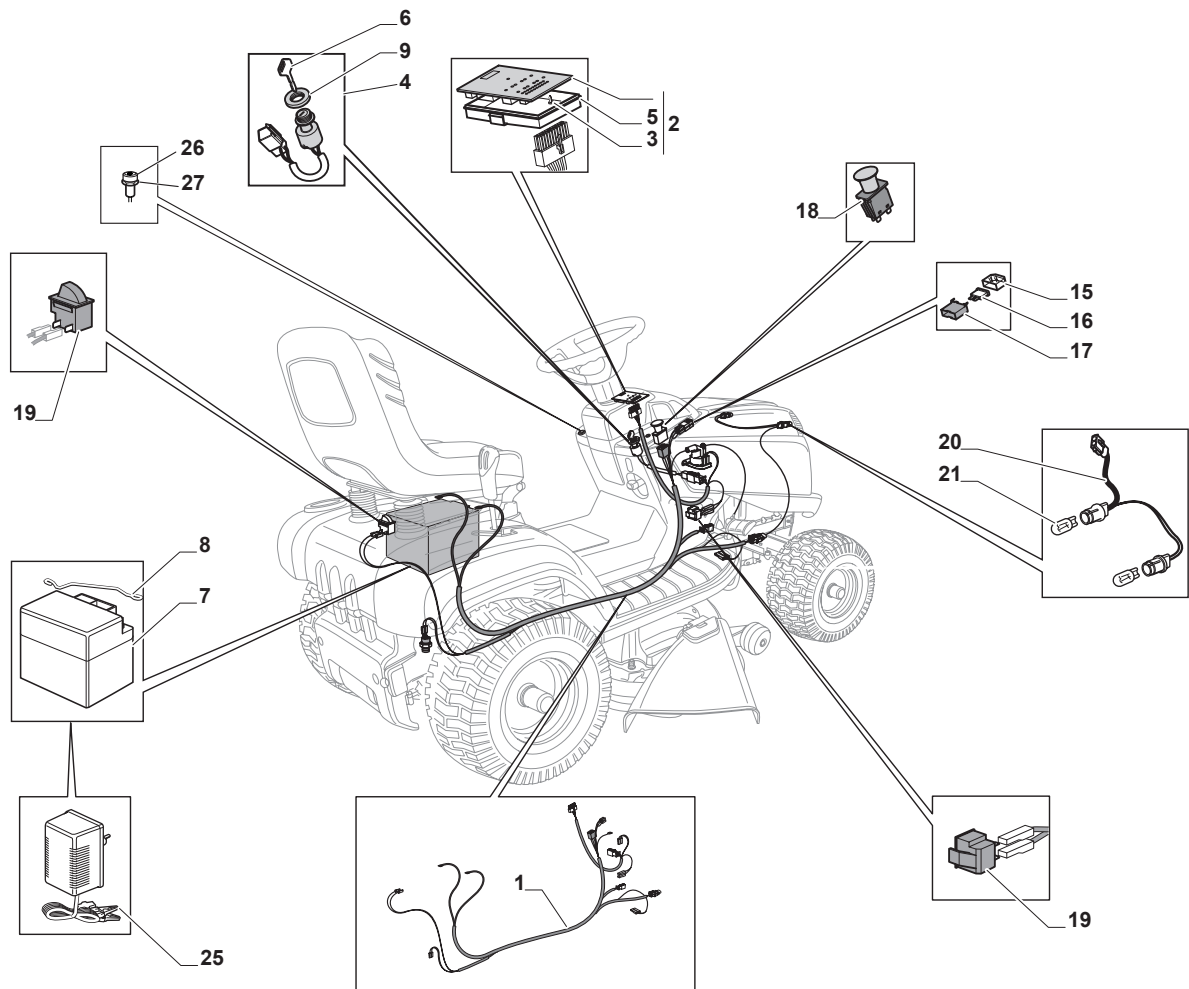

Fig.	Q.ty	Part No	Description	Notes
1	1	325600087/1	Exit Protection	
2	1	125510073/0	Fulcrum Pin	
3	1	125430242/1	Spring	
4	1	112141418/0	Cotter Pin	
11	1	325600088/0	Right Belt Protection Carter	
12	4	125943006/0	Screw	
13	1	325600089/1	Left Belt Protection	
16	1	325060154/0	Case	
17	1	325600082/0	Guard	
18	4	125943011/0	Screw	
19	1	325060155/0	Case	
20	1	325600083/0	Guard	
21	2	127943051/0	Screw	
22	2	112437506/0	Plate	

Fig.	Q.ty	Part No	Description	Notes
1	1	182040195/1	Cables Ass.Y	for mechanical without lamp
2	1	382722443/1	Electronic Card	
3	1	112735101/0	Screw	
4	1	118450075/1	Starting Switch	
5	1	325600090/1	Card Protection	
6	1	118210023/0	Starting Key	
7	1	118120002/1	Battery	
8	1	125430265/1	Spring	
9	1	118400863/0	Screwed Ring	
15	2	133215000/0	Cover	
16	1	133340036/0	Fuse 25 A	
16	1	133340040/0	Fuse 10 A	
17	2	133500007/0	Fuse Carrier	
18	1	118450074/0	Clutch Switch	
19	2	119410613/0	Microswitch	
20	1	182040186/0	Cable	for Lamp Version
21	2	118459100/0	Lamp For Lights	
25	1	182180090/0	Battery Charger 12V 1A - CE Plug	CE plug
26	1	325605003/0	Button	
27	1	325256250/0	Screwed Ring	
28	1	182040174/0	Led Wiring Assy	