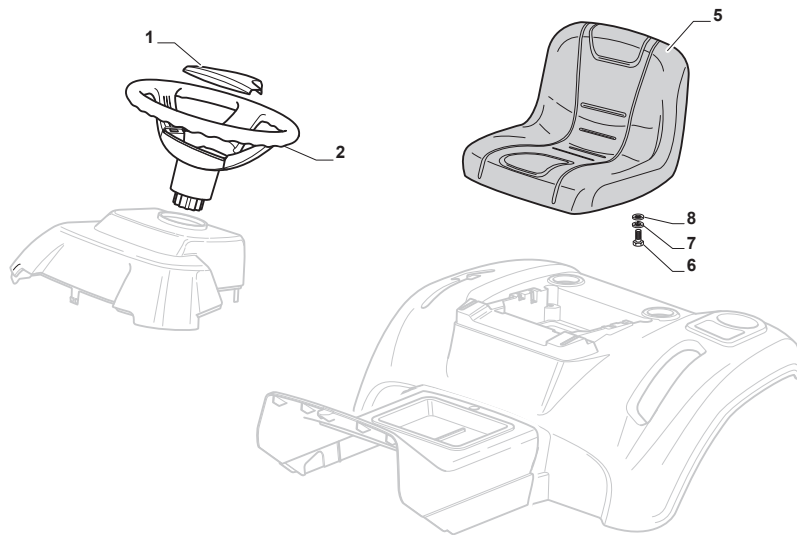

SD 10818B

Ride-on SD 98-108 cm **Seat & Steering Wheel**

Issue 9 - 2017

Fig.	Q.ty	Part No	Description	Notes
1	1	325580504/0	Steering Plate Cover	
2	1	325961219/0	Steering Wheel	
5	1	125722472/0	Seat	
6	4	112792611/0	Screw	
7	4	112540260/0	Grower	
8	4	112523060/0	Washer