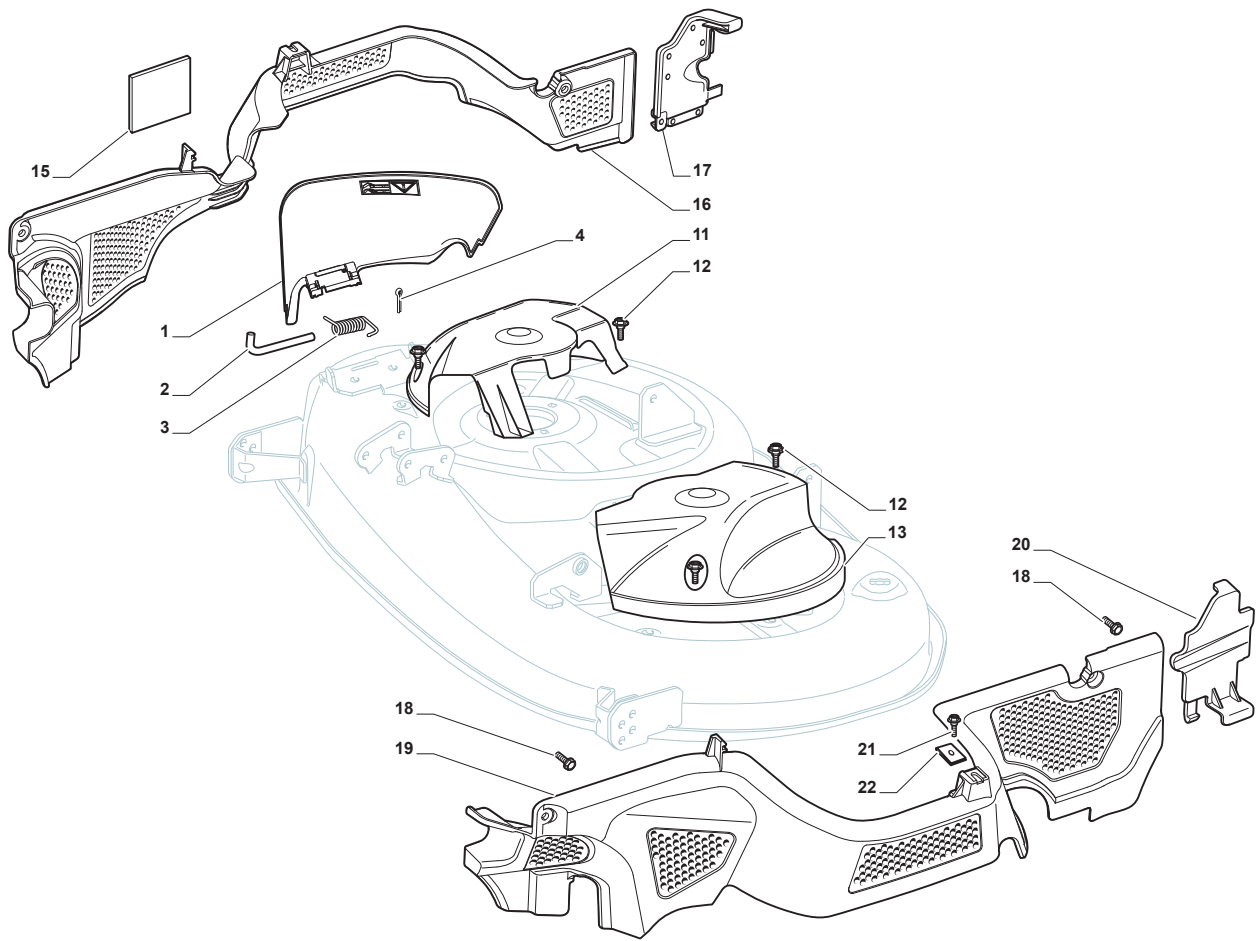

SD 10818B

Ride-on SD 98-108 cm Cutting Plate

Issue 9 - 2017

Fig.	Q.ty	Part No	Description	Notes
65	2	125463200/0	Blade Hub	
66	2	112139100/0	Key	
67	2	325774665/0	Bracket, Black	
68	2	112793102/0	Screw	
69	2	112523060/0	Washer	
70	2	112154210/0	Nut	
71	2	322672150/0	Antifriction Washer	

Fig.	Q.ty	Part No	Description	Notes
1	1	325600087/1	Exit Protection	
2	1	125510073/0	Fulcrum Pin	
3	1	125430242/1	Spring	
4	1	112141418/0	Cotter Pin	
11	1	325600088/0	Right Belt Protection Carter	
12	4	125943006/0	Screw	
13	1	325600089/1	Left Belt Protection	
16	1	325060154/0	Case	
17	1	325600082/0	Guard	
18	4	125943011/0	Screw	
19	1	325060155/0	Case	
20	1	325600083/0	Guard	
21	2	127943051/0	Screw	
22	2	112437506/0	Plate	