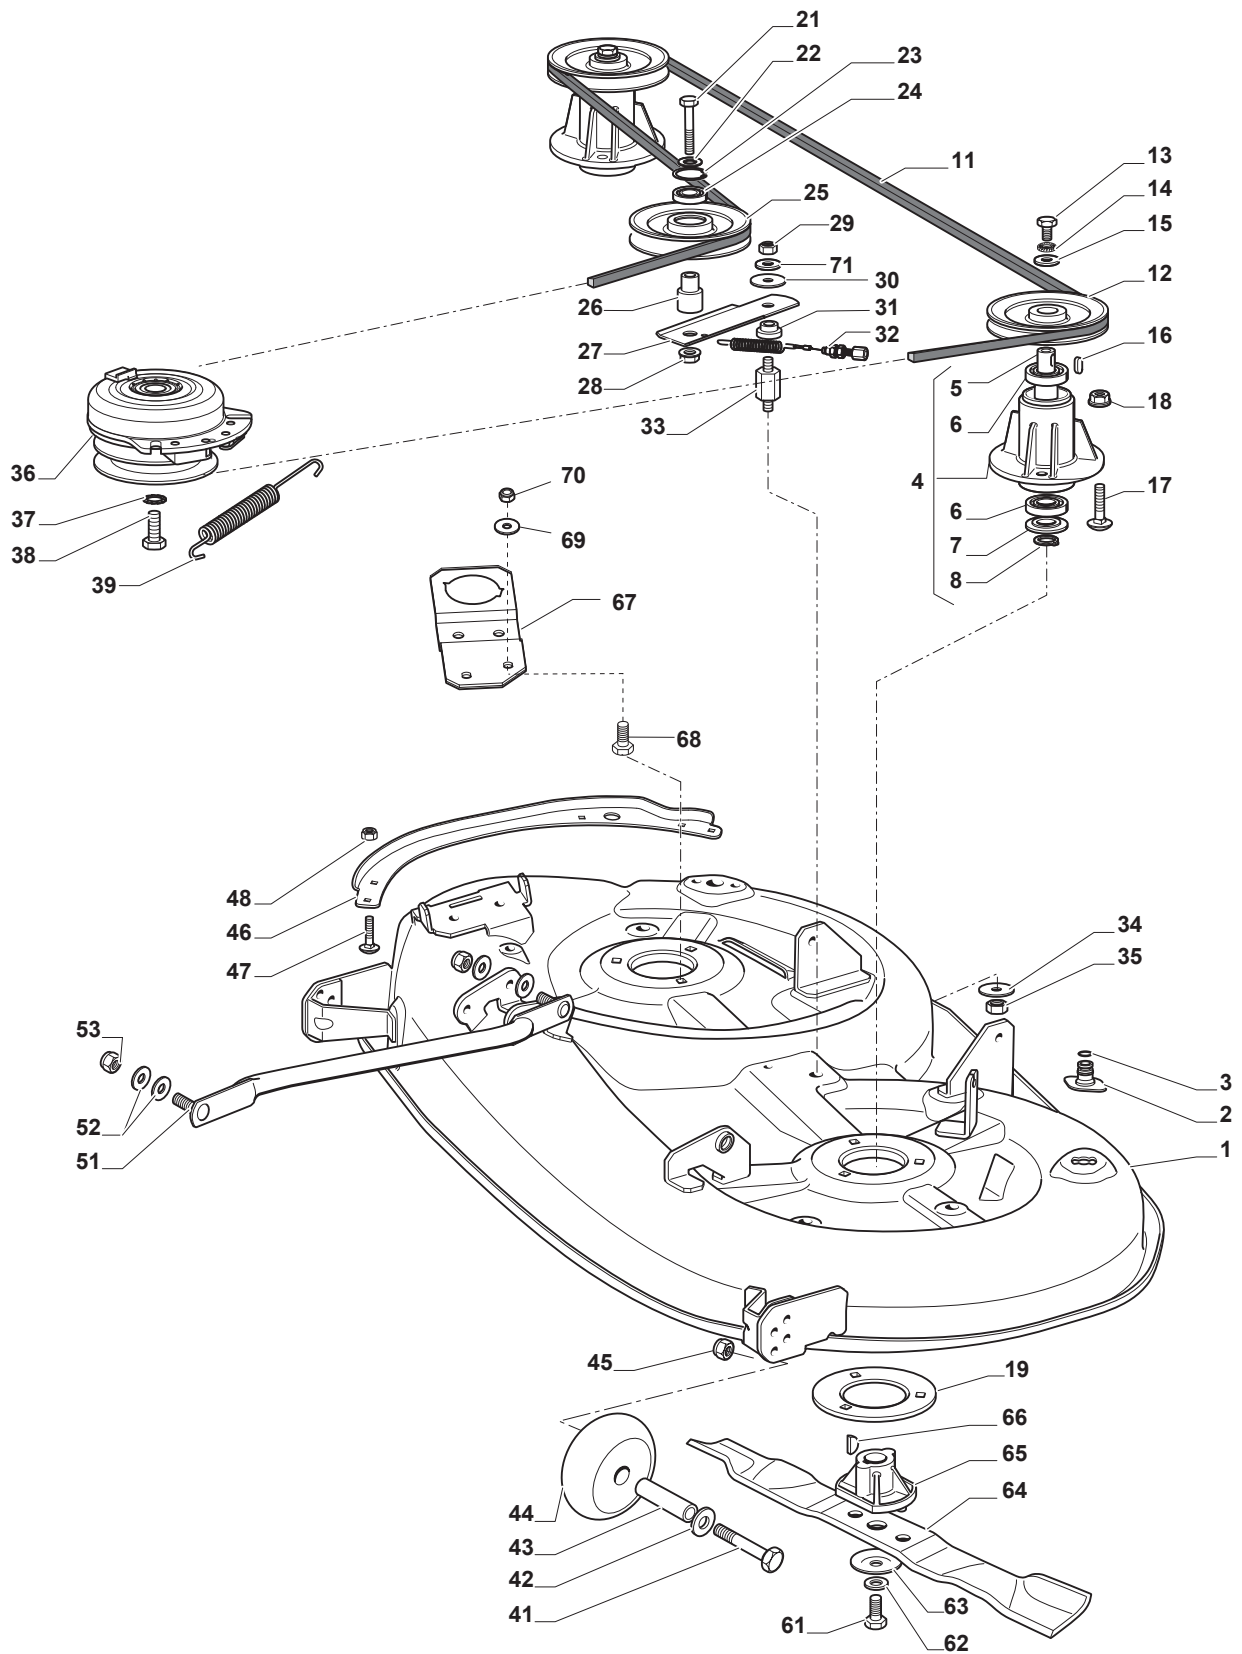

Fig.	Q.ty	Part No	Description	Notes
1	1	325394533/0	Knob	
2	1	382318229/0	Lever	
3	1	382318231/0	Axle	
4	1	112674700/0	Screw	
5	1	125430261/0	Spring	
6	1	112154510/0	Nut	
7	2	325038006/0	Bushing	
8	1	325785297/0	Support	
9	2	125943009/0	Screw	
10	1	325735515/0	Steering Sector	
11	2	125943009/0	Screw	
12	1	112793701/0	Screw	
13	1	125040636/1	Bushing	
14	1	125601579/0	Pulley	
15	1	382004620/0	Wire	
16	1	112523060/0	Washer	
17	1	112293201/0	Nut	
21	1	382318295/0	Axle	
22	4	112735599/0	Screw	
23	2	325547231/0	Plate	
24	1	124487997/0	Cotter Pin	
26	2	325670010/0	Antifriction Washer	
27	1	125033109/0	Connecting Rod	
28	1	325670010/0	Antifriction Washer	
29	1	382318293/0	Axle	
30	1	124487997/0	Cotter Pin	
31	1	325547231/0	Plate	
32	2	112735599/0	Screw	
34	3	325670008/1	Washer	
35	3	125510107/1	Pin	
36	3	112156602/0	Nut	
37	3	112295200/0	Nut	
38	3	125840012/0	Tie Rod	
39	3	325670008/1	Washer	
41	3	124487998/0	Cotter Pin	
43	3	112156602/0	Nut	
44	6	112521360/0	Washer	