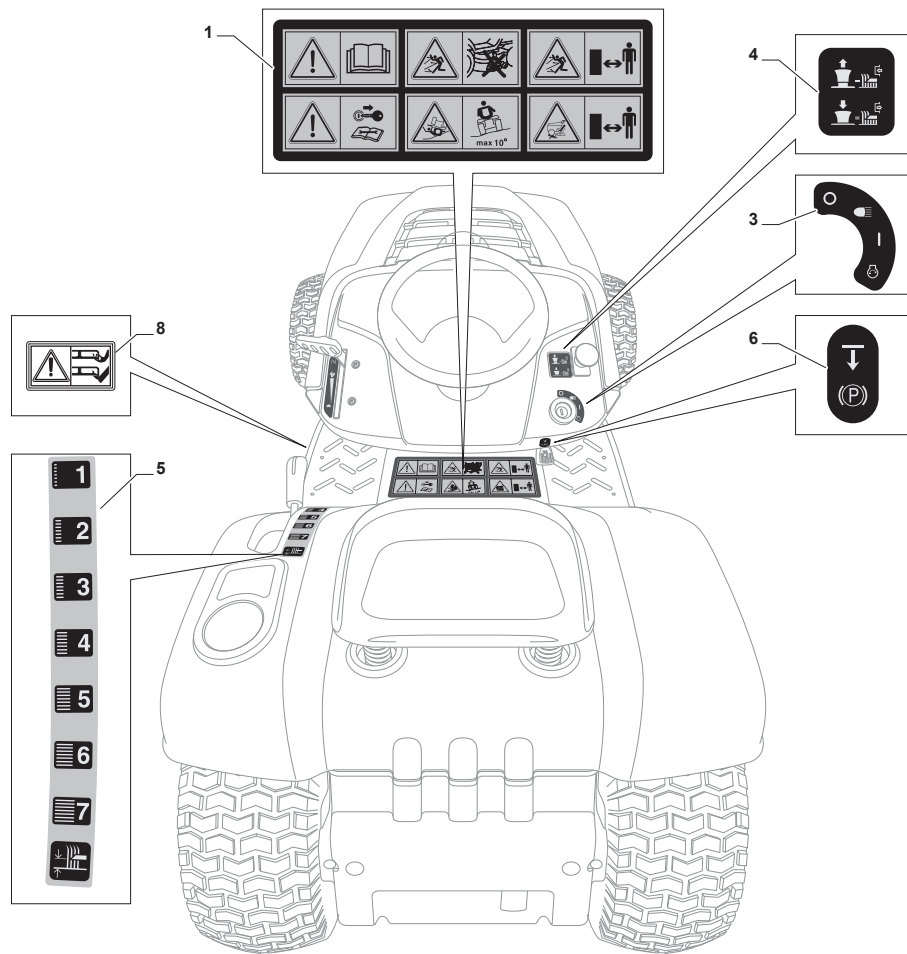

Fig.	Q.ty	Part No	Description	Notes
1	1	325600087/1	Exit Protection	
2	1	125510073/0	Fulcrum Pin	
3	1	125430242/1	Spring	
4	1	112141418/0	Cotter Pin	
11	1	325600088/0	Right Belt Protection Carter	
12	4	125943006/0	Screw	
13	1	325600089/1	Left Belt Protection	
16	1	325060154/0	Case	
17	1	325600082/0	Guard	
18	4	125943011/0	Screw	
19	1	325060155/0	Case	
20	1	325600083/0	Guard	
21	2	127943051/0	Screw	
22	2	112437506/0	Plate	

Fig.	Q.ty	Part No	Description	Notes
1	1	182040195/1	Cables Ass.Y	for mechanical without lamp
2	1	382722443/1	Electronic Card	
3	1	112735101/0	Screw	
4	1	118450075/1	Starting Switch	
5	1	325600090/1	Card Protection	
6	1	118210023/0	Starting Key	
7	1	118120002/1	Battery	
8	1	125430265/1	Spring	
9	1	118400863/0	Screwed Ring	
15	2	133215000/0	Cover	
16	1	133340036/0	Fuse 25 A	
16	1	133340040/0	Fuse 10 A	
17	2	133500007/0	Fuse Carrier	
18	1	118450074/0	Clutch Switch	
19	2	119410613/0	Microswitch	
20	1	182040186/0	Cable	for Lamp Version
21	2	118459100/0	Lamp For Lights	
25	1	182180090/0	Battery Charger 12V 1A - CE Plug	CE plug
26	1	325605003/0	Button	
27	1	325256250/0	Screwed Ring	
28	1	182040174/0	Led Wiring Assy	