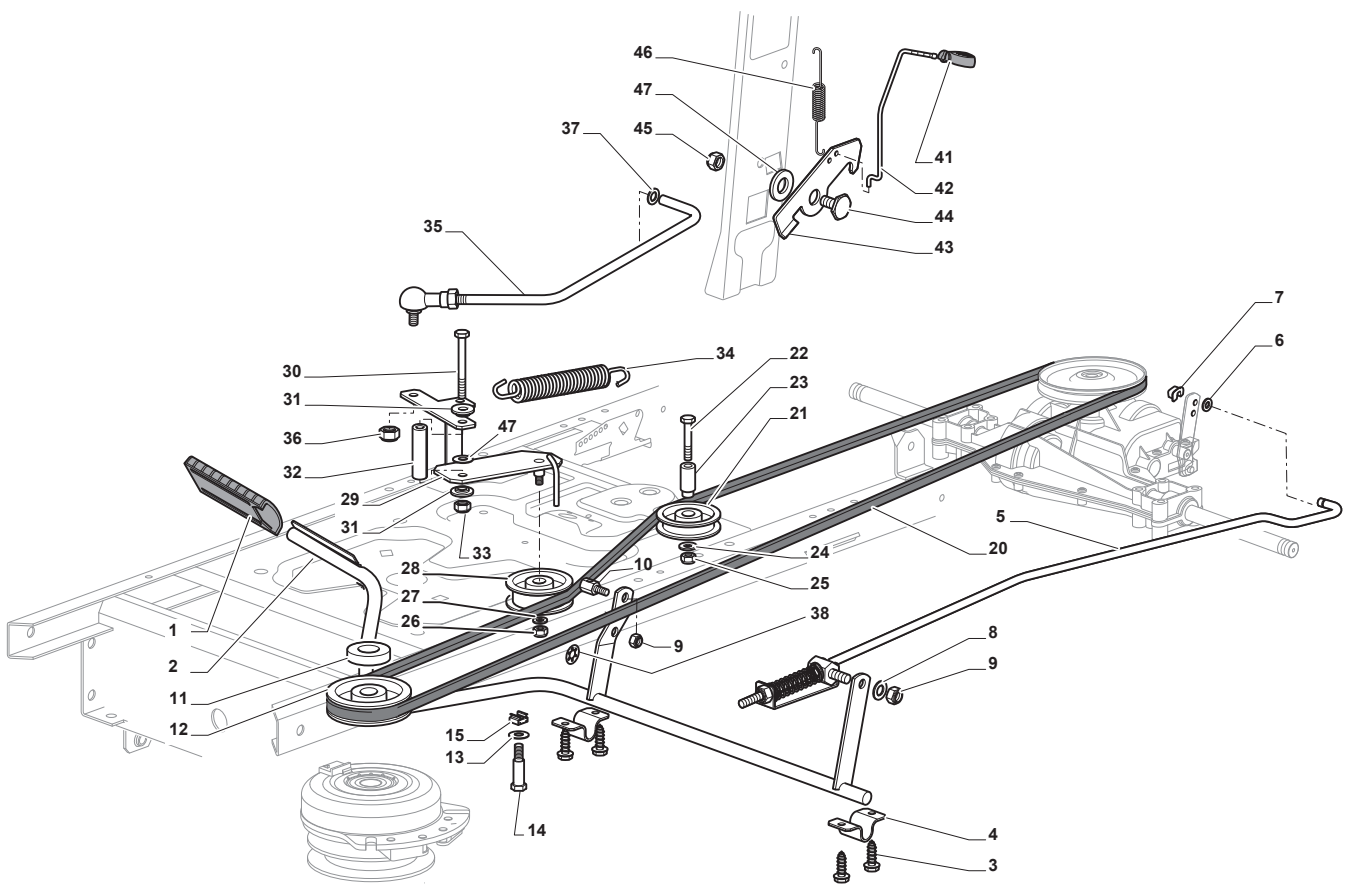

Fig.	Q.ty	Part No	Description	Notes
67	2	112001010/0	Benzing Ring	
68	2	322110233/0	Hub Cover	Standard Black Cover
70	1	382180124/0	Outfit, Screws	

Fig.	Q.ty	Part No	Description	Notes
1	1	325110391/0	Clamp Cover	
2	1	382500047/1	Pedal	
3	4	112735599/0	Screw	
4	2	325547231/0	Plate	
5	1	382000568/0	Rod	
6	1	112521350/0	Washer	
7	1	112436050/0	Plate	
8	1	325670011/0	Antifriction Washer	
9	1	112155000/0	Nut	
10	1	125510116/0	Pin	
11	1	125160021/0	Spacer	
12	1	125601567/0	Pulley	
13	2	112524010/0	Washer	
14	2	125580030/0	Belt Guide Peg	
15	2	112360425/0	Nut	
20	1	135062014/0	Belt	
21	1	325601599/0	Pulley	
22	1	112691400/0	Screw	
23	1	125160083/0	Spacer	
24	1	112523060/0	Washer	
25	1	112155000/0	Nut	
26	1	112155000/0	Nut	
27	1	112523060/0	Washer	
28	1	125601554/0	Pulley	
29	1	382318283/0	Lever	
30	1	112691600/0	Screw	
31	2	125038002/1	Bushing	
32	1	125160027/0	Spacer	
33	1	112155000/0	Nut	
34	1	125430262/0	Spring	
35	1	382820016/1	Tie Rod	
36	1	112293201/0	Nut	
37	1	124487997/0	Cotter Pin	
38	1	112604899/0	Crown Fastener	
41	1	125394509/1	Knob	
42	1	125033113/0	Rod	
43	1	325253011/1	Hook	
44	1	122524970/3	Pin	
45	1	112155000/0	Nut	
46	1	125430213/0	Spring	
47	1	112523060/0	Washer	