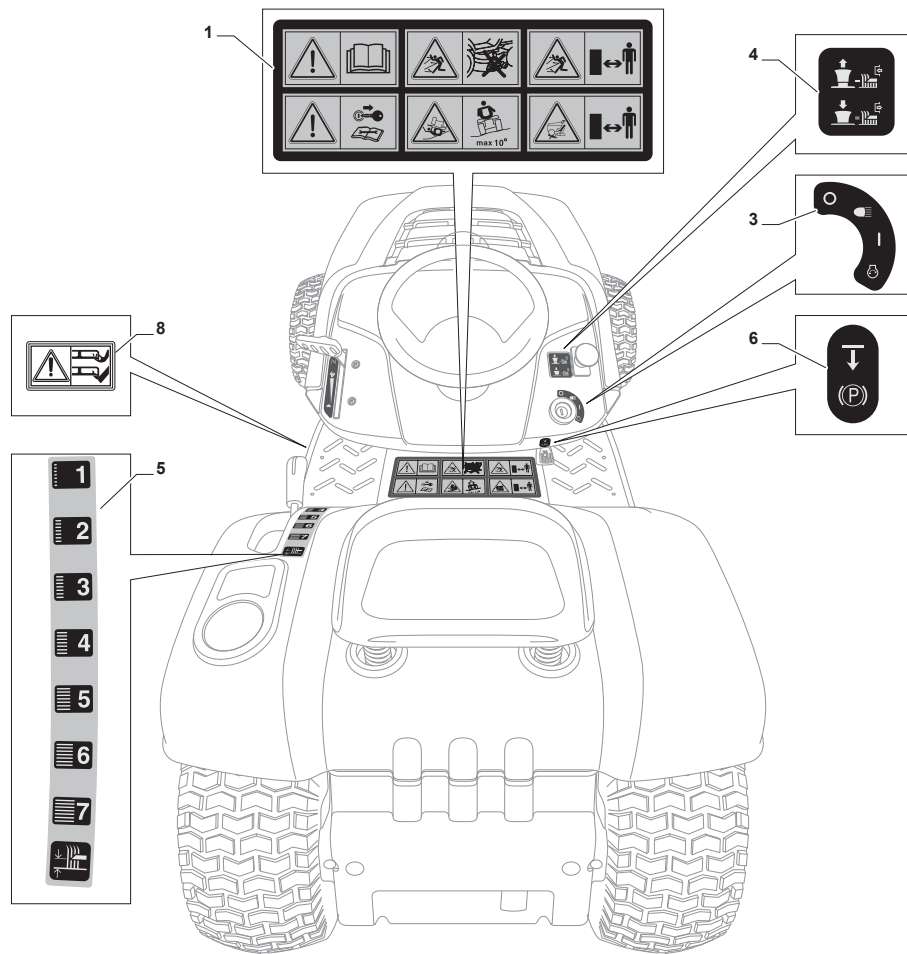

Fig.	Q.ty	Part No	Description	Notes
1	1	182040195/1	Cables Ass.Y	for mechanical models
1	1	182040197/0	Cables Ass.Y	for mechanical models with Honda Engines
2	1	382722443/1	Electronic Card	
3	1	112735101/0	Screw	
4	1	118450075/1	Starting Switch	
5	1	325600090/1	Card Protection	
6	1	118210023/0	Starting Key	
7	1	118120002/1	Battery	
8	1	125430265/1	Spring	
9	1	118400863/0	Screwed Ring	
15	2	133215000/0	Cover	
16	1	133340036/0	Fuse 25 A	
16	1	133340040/0	Fuse 10 A	
17	2	133500007/0	Fuse Carrier	
18	1	118450074/0	Clutch Switch	
19	2	119410613/0	Microswitch	
20	1	182040186/0	Cable	for Lamp Version
20	1	182040191/0	Cables Ass.Y	for LED Version
21	2	118459100/0	Lamp For Lights	
25	1	182180090/0	Battery Charger 12V 1A - CE Plug	CE plug
25	1	182180091/0	Battery Charger 12V 1A - UK Plug	UK plug
25	1	182180129/0	Battery Charger	AUS plug
26	1	325605003/0	Button	
27	1	325256250/0	Screwed Ring	
28	1	182040174/0	Led Wiring Assy	