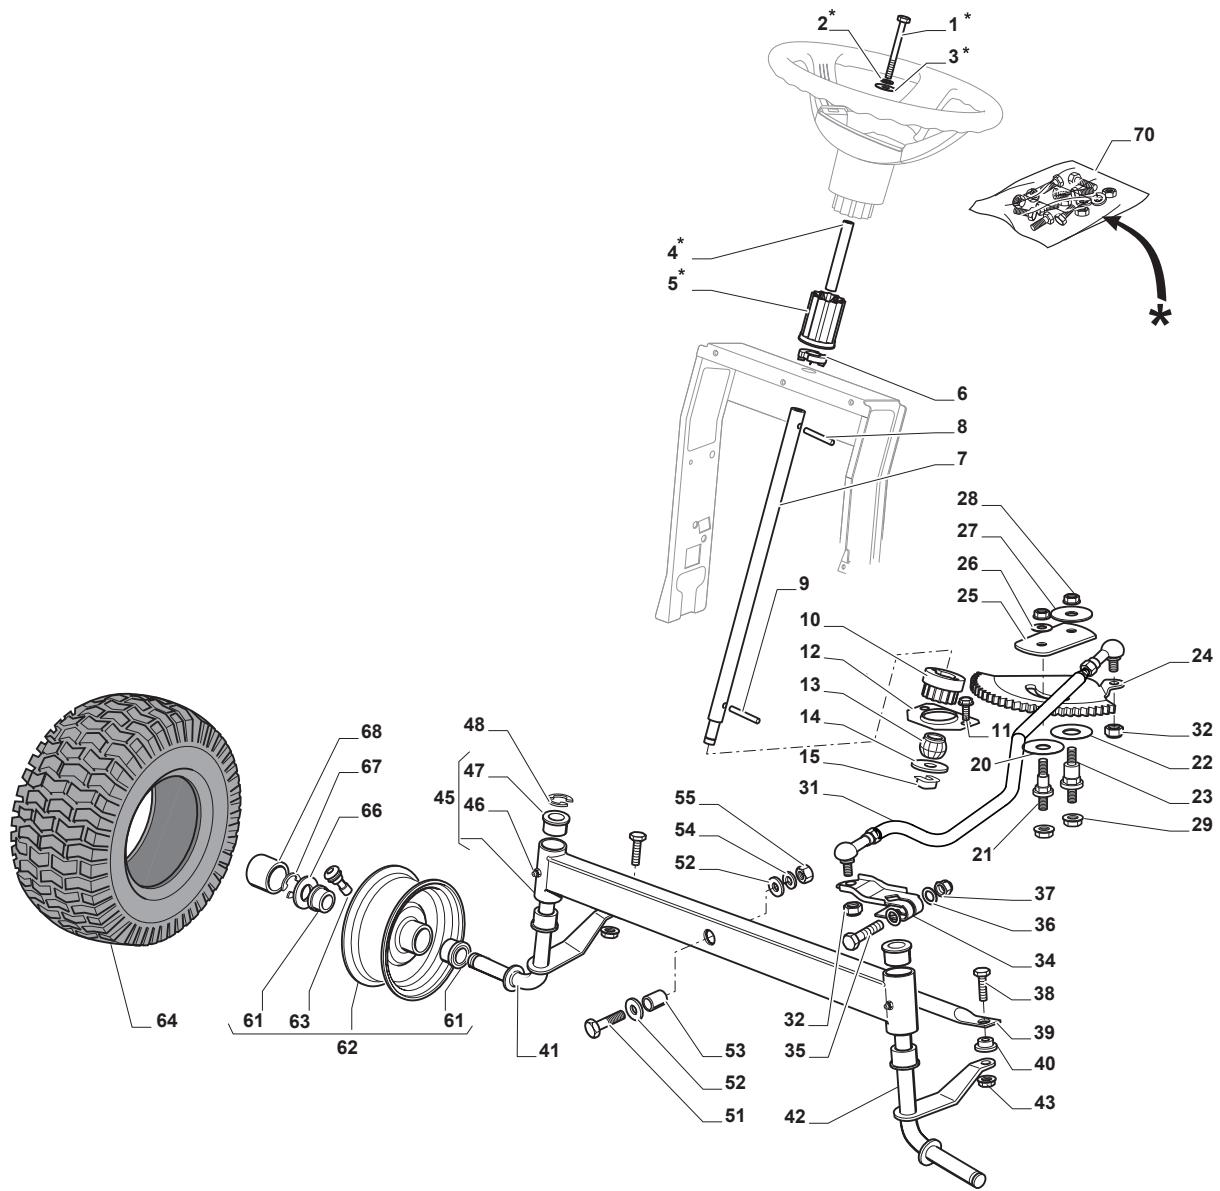

Fig.	Q.ty	Part No	Description	Notes
1	1	112692050/0	Screw	
2	1	112540260/0	Grower	
3	1	112523070/0	Washer	
4	1	125160047/0	Spacer	
5	1	325785318/0	Support	
6	1	325038008/0	Bushing	
7	1	125520007/0	Steering Column	
8	1	112620300/0	Spring	
9	1	112622650/0	Dowel pin	
10	1	125570003/0	Pinion	
11	2	127943051/0	Screw	
12	1	325785213/1	Support	
13	1	325743000/0	Joint	
14	1	112521370/0	Washer	
15	1	112436030/0	Plate	
20	1	322672151/0	Antifriction Washer	
21	1	125510104/0	Pin	
22	1	125670023/0	Washer	
23	1	125510109/0	Pin	
24	1	325735519/0	Steering Sector	
25	1	325547233/0	Plate	
26	1	112369500/0	Elastic Washer	
27	1	122160400/0	Elastic Disc	
28	2	112155010/0	Nut	
29	2	112155010/0	Nut	
31	1	382000665/1	Steering Rod	
32	2	112156602/0	Nut	
34	1	325318243/0	Lever	
35	1	112692390/0	Screw	
36	2	112521360/0	Washer	
37	1	112156602/0	Nut	
38	2	125510103/0	Pin	
39	1	325840029/0	Tie Rod	
40	2	325038007/0	Bushing	
41	1	382230369/0	Right Stub Axle	13" inch
41	1	382230373/0	Right Stub Axle	15" inch
42	1	382230371/0	Left Stub Axle	13" inch
42	1	382230375/0	Left Stub Axle	15" inch
43	2	112155000/0	Nut	
45	1	382034030/0	Equalizer With Bush And Lubricator	
46	2	112379511/0	Grease Dispenser	
47	4	125034002/1	Bushing	
48	1	112001010/0	Benzing Ring	
51	1	112692695/0	Screw	
52	2	112523100/0	Washer	
53	1	125160016/1	Spacer	
54	1	112587100/0	Grower	
55	1	112295300/0	Nut	
61	4	125122200/2	Bearing	
62	2	182000598/0	Rimm	
63	2	125950000/0	Valve	