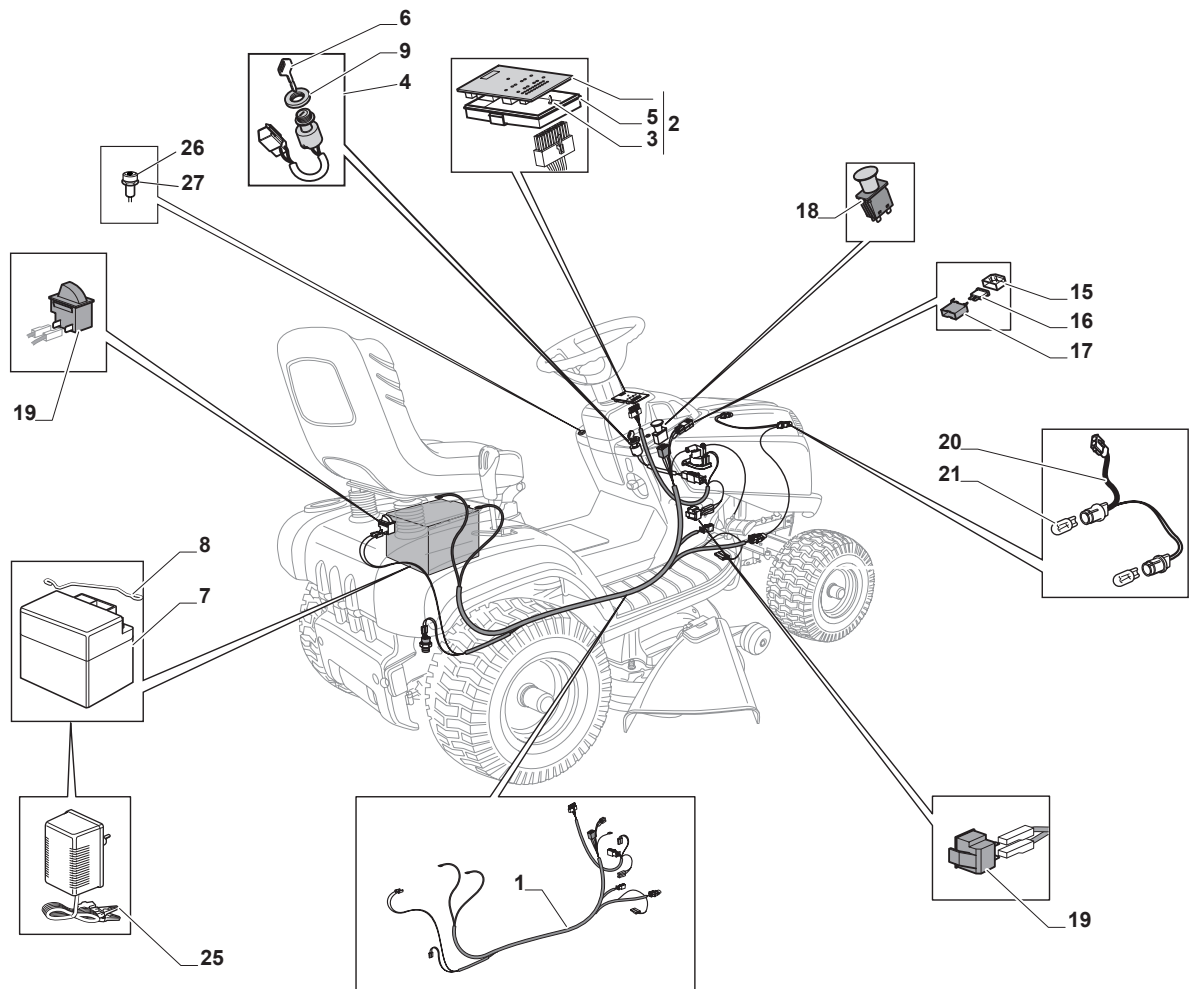

Fig.	Q.ty	Part No	Description	Notes
1	1	125795001/1	Cap	
2	4	125943010/0	Screw	
3	1	325735126/0	Fuel Tank	
4	1	118375051/1	Fair Led	
5	1	325869057/0	Connecting Tube	
6	1	112735599/0	Screw	
7	4	112735109/2	Screw	
8	1	118738227/0	Exhaust Pipe Kohler 16-18	
9	6	112540260/0	Grower	
10	2	112737450/0	Screw	
11	1	325108045/1	Conveyor	
21	2	112792611/0	Screw	
23	1	382598063/0	Muffler Protection	
24	1	182750010/0	Muffler	
25	1	112360425/0	Nut	
27	2	112540260/0	Grower	
35	1	325394531/0	Knob	
36	1	182000216/0	Accelerator	
37	1	112726389/0	Screw	
38	1	112290800/0	Nut	
39	2	112726389/0	Screw	
40	2	112540020/0	Washer	
41	2	112521310/0	Washer	
42	1	114363697/0	Label	