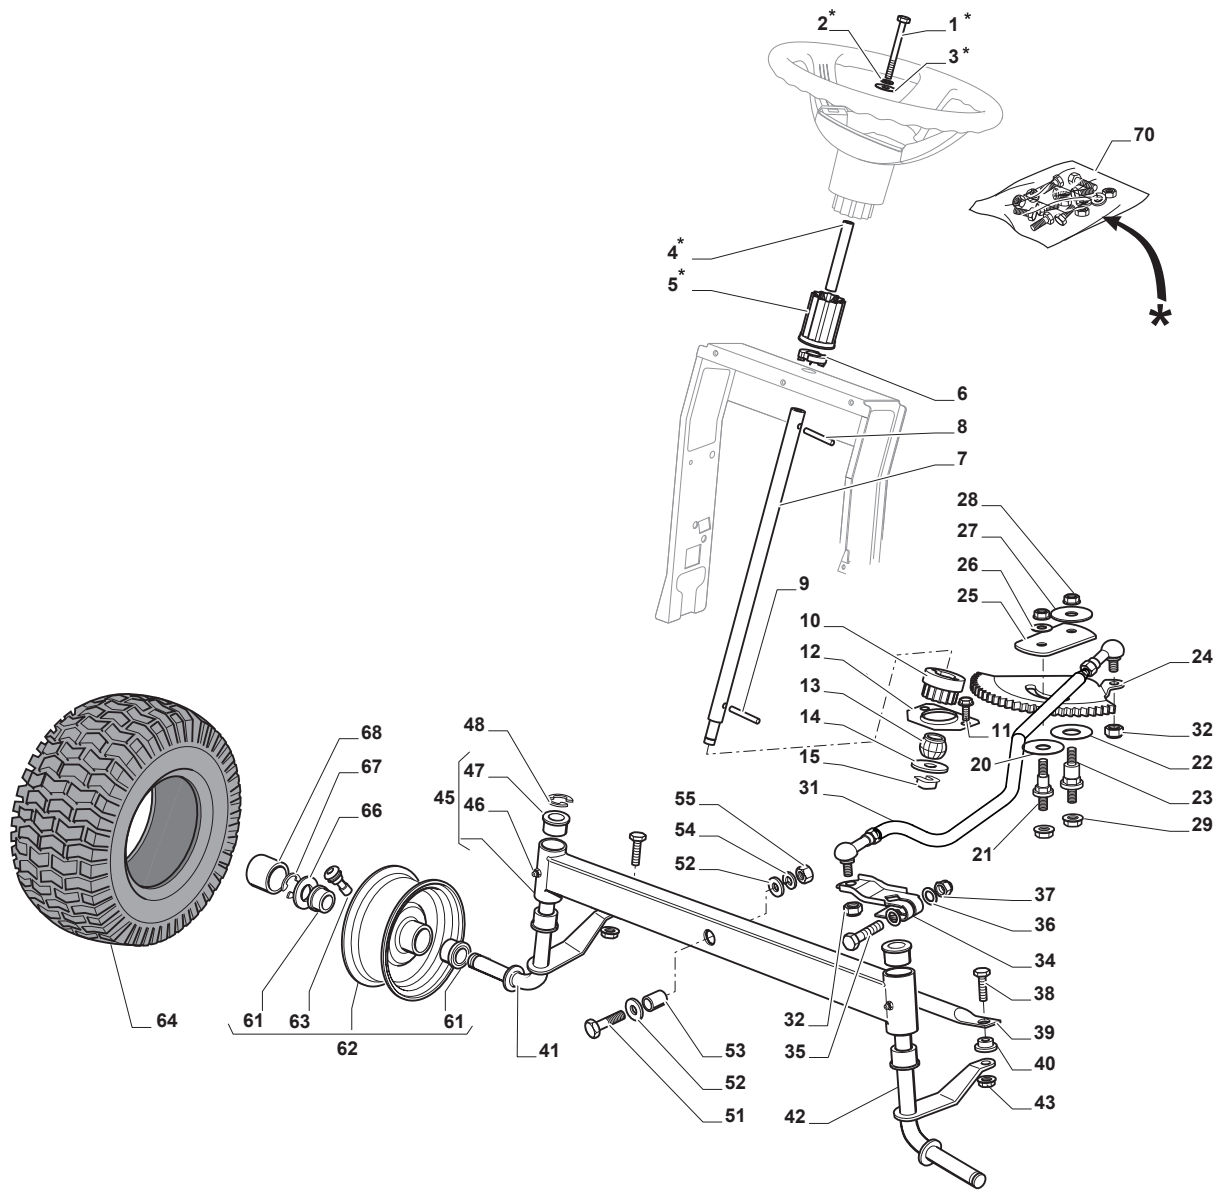

Fig.	Q.ty	Part No	Description	Notes
1	1	112692050/0	Screw	
2	1	112540260/0	Grower	
3	1	112523070/0	Washer	
4	1	125160047/0	Spacer	
5	1	325785318/0	Support	
6	1	325038008/0	Bushing	
7	1	125520007/0	Steering Column	
8	1	112620300/0	Spring	
9	1	112622650/0	Dowel pin	
10	1	125570003/0	Pinion	
11	2	127943051/0	Screw	
12	1	325785213/1	Support	
13	1	325743000/0	Joint	
14	1	112521370/0	Washer	
15	1	112436030/0	Plate	
20	1	322672151/0	Antifriction Washer	
21	1	125510104/0	Pin	
22	1	125670023/0	Washer	
23	1	125510109/0	Pin	
24	1	325735519/0	Steering Sector	
25	1	325547233/0	Plate	
26	1	112369500/0	Elastic Washer	
27	1	122160400/0	Elastic Disc	
28	2	112155010/0	Nut	
29	2	112155010/0	Nut	
31	1	382000665/1	Steering Rod	
32	2	112156602/0	Nut	
34	1	325318243/0	Lever	
35	1	112692390/0	Screw	
36	2	112521360/0	Washer	
37	1	112156602/0	Nut	
38	2	125510103/0	Pin	
39	1	325840029/0	Tie Rod	
40	2	325038007/0	Bushing	
41	1	382230369/0	Right Stub Axle	13" inch
41	1	382230373/0	Right Stub Axle	15" inch
42	1	382230371/0	Left Stub Axle	13" inch
42	1	382230375/0	Left Stub Axle	15" inch
43	2	112155000/0	Nut	
45	1	382034030/0	Equalizer With Bush And Lubricator	
46	2	112379511/0	Grease Dispenser	
47	4	125034002/1	Bushing	
48	1	112001010/0	Benzing Ring	
51	1	112692695/0	Screw	
52	2	112523100/0	Washer	
53	1	125160016/1	Spacer	
54	1	112587100/0	Grower	
55	1	112295300/0	Nut	
61	4	125122200/2	Bearing	
62	2	182000598/0	Rimm	
63	2	125950000/0	Valve	