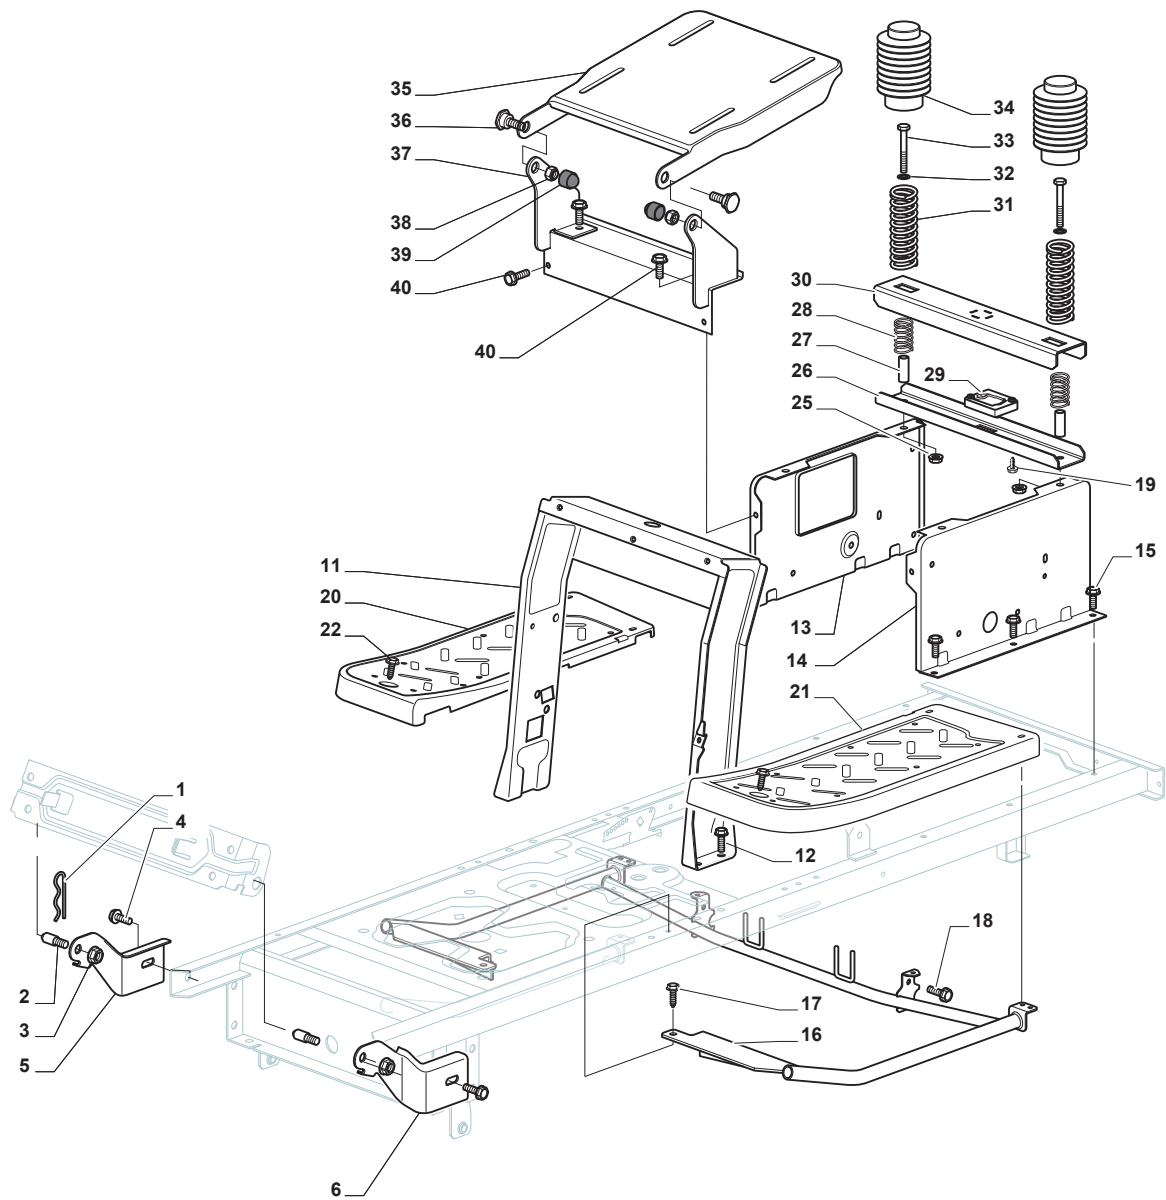

THIS INFORMATION IS NOT INTENDED FOR SALE OR RESALE, AND THIS NOTICE MUST REMAIN ON ALL COPIES.

Fig.	Q.ty	Part No	Description	Notes
1	1	124487998/0	Cotter Pin	
2	2	125510079/1	Pin	
3	2	112155000/0	Nut	
4	2	112735599/0	Screw	
5	1	325547225/0	Right Plate	
6	1	325547227/0	Left Plate	
11	1	382785169/1	Steering Column Support	
12	4	125943009/0	Screw	
13	1	325785331/1	Right Seat Support	
14	1	325785333/1	Left Seat Support	
15	6	125943009/0	Screw	
16	1	382785179/0	Footboard Support	
17	2	125943009/0	Screw	
18	2	125943009/0	Screw	
19	2	112728686/0	Screw	
20	1	325500041/1	Right Footboard	
21	1	325500043/1	Left Footboard	
22	2	112735599/0	Screw	
25	2	112293201/0	Nut	
26	1	325820109/0	Seat Support	
26	1	325820109/1	Seat Support	
27	2	125160048/0	Spacer	
28	2	125430263/0	Spring	
29	1	325785379/1	Support	
30	1	325820111/1	Switch Comand Cross	
31	2	125430264/0	Spring	
32	2	112521350/0	Washer	
33	2	112691400/0	Screw	
34	2	325122002/0	Hood	
35	1	382547061/0	Plate	
36	2	122524970/3	Pin	
37	1	382820151/0	Seat Support	
38	2	112155010/0	Nut	
39	2	118203854/0	Cap	
40	4	125943009/0	Screw	