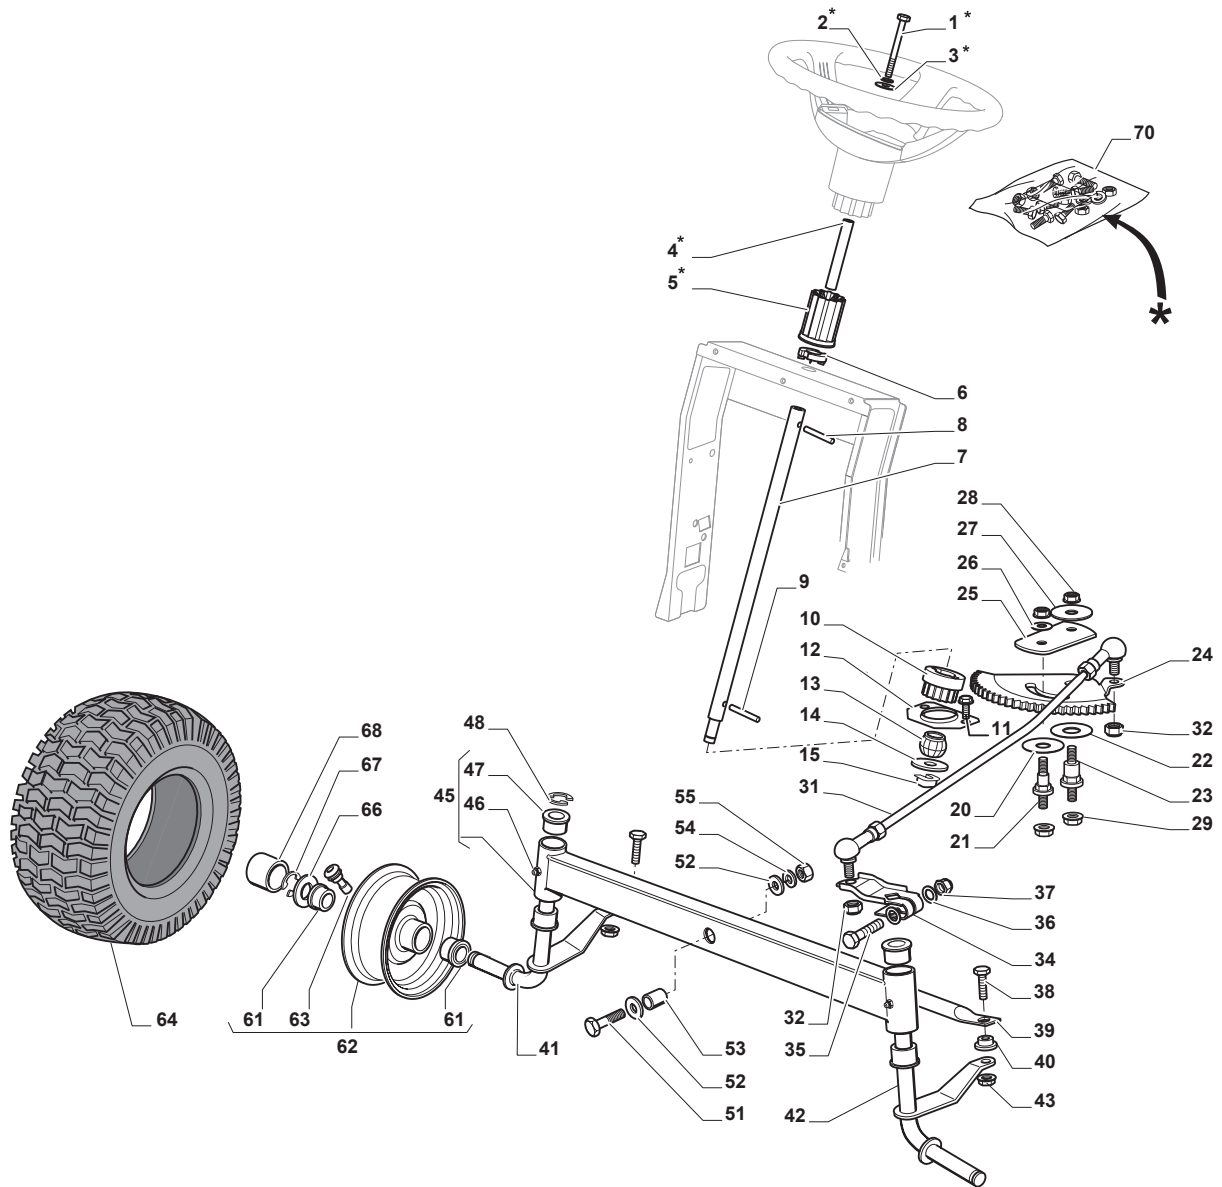

Fig.	Q.ty	Part No	Description	Notes
1	1	112692050/0	Screw	
2	1	112540260/0	Grower	
3	1	112523070/0	Washer	
4	1	125160047/0	Spacer	
5	1	325785318/0	Support	
6	1	325038008/0	Bushing	
7	1	125520007/0	Steering Column	
8	1	112620300/0	Spring	
9	1	112622650/0	Dowel pin	
10	1	125570003/0	Pinion	
11	2	127943051/0	Screw	
12	1	325785213/1	Support	
13	1	325743000/0	Joint	
14	1	112521370/0	Washer	
15	1	112436030/0	Plate	
20	1	322672151/0	Antifriction Washer	
21	1	125510104/0	Pin	
22	1	125670023/0	Washer	
23	1	125510109/0	Pin	
24	1	325735519/0	Steering Sector	
25	1	325547233/0	Plate	
26	1	112369500/0	Elastic Washer	
27	1	122160400/0	Elastic Disc	
28	2	112155010/0	Nut	
29	2	112154210/0	Nut	
31	1	382000566/1	Steering Rod	
32	2	112156602/0	Nut	
34	1	325318243/0	Lever	
35	1	112692390/0	Screw	
36	2	112521360/0	Washer	
37	1	112156602/0	Nut	
38	2	125510103/0	Pin	
39	1	325840029/0	Tie Rod	
40	2	325038007/0	Bushing	
41	1	382230369/0	Right Stub Axle	13" inch
41	1	382230373/0	Right Stub Axle	15" inch
42	1	382230371/0	Left Stub Axle	13" inch
42	1	382230375/0	Left Stub Axle	15" inch
43	2	112155000/0	Nut	
45	1	382034030/0	Equalizer With Bush And Lubricator	
46	2	112379511/0	Grease Dispenser	
47	4	125034002/1	Bushing	
48	1	112001010/0	Benzing Ring	
51	1	112692695/0	Screw	
52	2	112523100/0	Washer	
53	1	125160016/1	Spacer	
54	1	112587100/0	Grower	
55	1	112295300/0	Nut	
61	4	125122200/2	Bearing	
62	2	182000598/0	Rimm	
63	2	125950000/0	Valve	