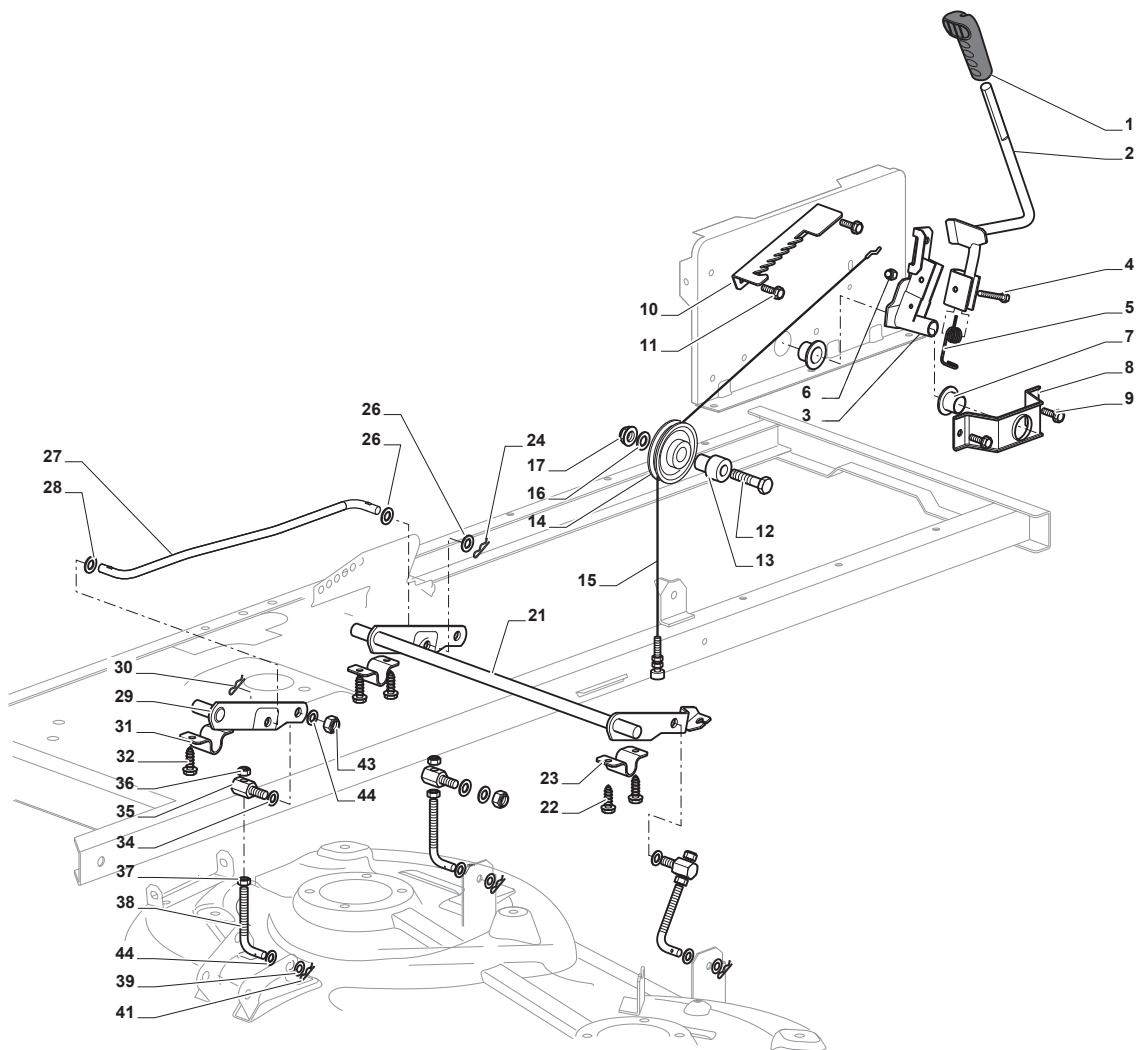

Fig.	Q.ty	Part No	Description	Notes
1	1	325394533/0	Knob	
2	1	382318229/0	Lever	
3	1	382318231/0	Axle	
4	1	112674700/0	Screw	
5	1	125430261/0	Spring	
6	1	112154510/0	Nut	
7	2	325038006/0	Bushing	
8	1	325785297/0	Support	
9	2	125943009/0	Screw	
10	1	325735515/0	Steering Sector	
11	2	125943009/0	Screw	
12	1	112793701/0	Screw	
13	1	125040636/1	Bushing	
14	1	125601579/0	Pulley	
15	1	382004620/0	Wire	
16	1	112523060/0	Washer	
17	1	112293201/0	Nut	
21	1	382318295/0	Axle	
22	4	112735599/0	Screw	
23	2	325547231/0	Plate	
24	1	124487997/0	Cotter Pin	
26	2	325670010/0	Antifriction Washer	
27	1	125033109/0	Connecting Rod	
28	1	325670010/0	Antifriction Washer	
29	1	382318293/0	Axle	
30	1	124487997/0	Cotter Pin	
31	1	325547231/0	Plate	
32	2	112735599/0	Screw	
34	3	325670008/1	Washer	
35	3	125510107/1	Pin	
36	3	112156602/0	Nut	
37	3	112295200/0	Nut	
38	3	125840012/0	Tie Rod	
39	3	325670008/1	Washer	
41	3	124487998/0	Cotter Pin	
43	3	112156602/0	Nut	
44	6	112521360/0	Washer