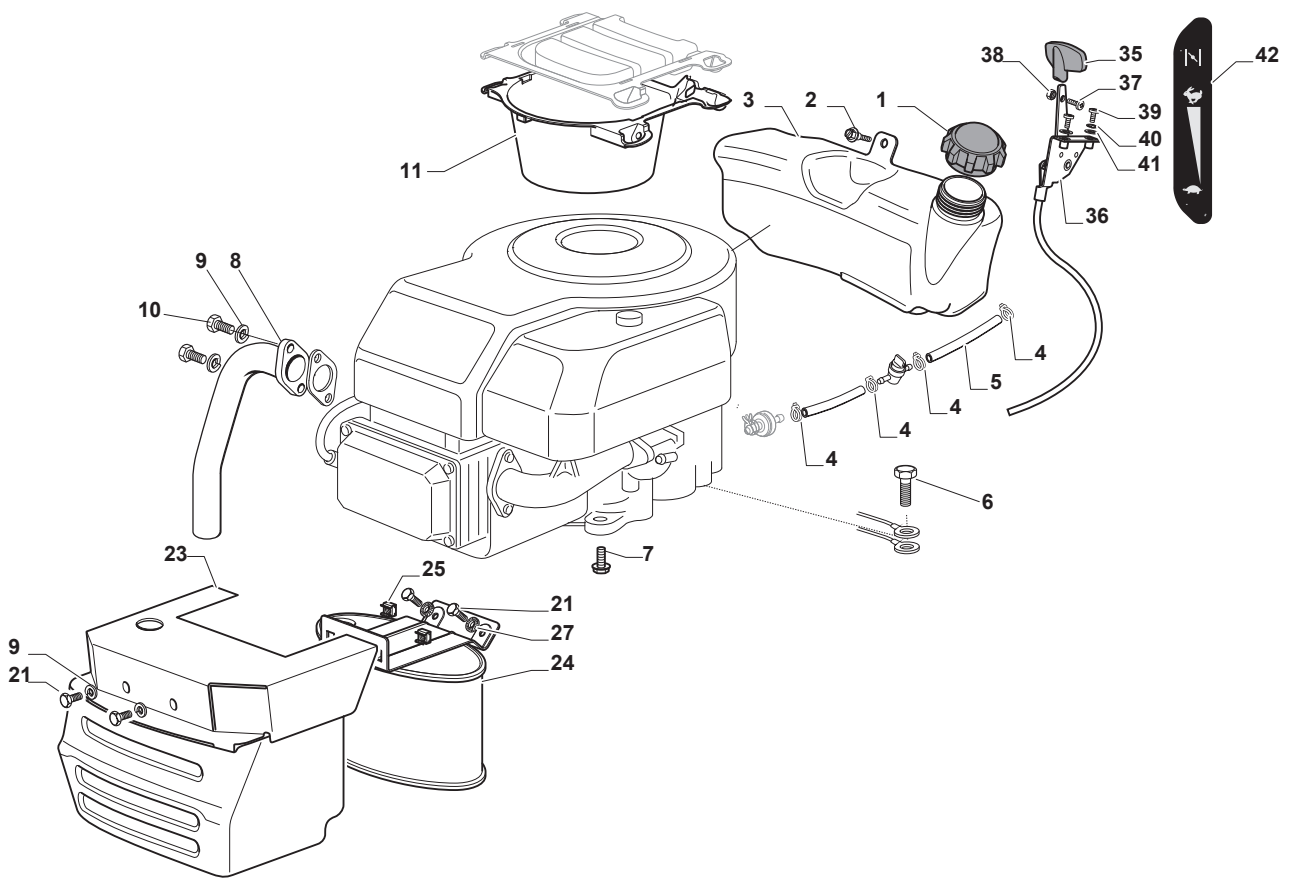

Fig.	Q.ty	Part No	Description	Notes
1	1	125795001/1	Cap	
2	4	125943010/0	Screw	
3	1	325735126/0	Fuel Tank	
4	2	118375051/1	Fair Led	
5	1	325869057/0	Connecting Tube	
6	3	112540260/0	Grower	
7	3	112793102/0	Screw	
8	4	112585100/0	Washer	
9	4	112735821/0	Screw	
10	2	112792611/0	Screw	
11	4	112360425/0	Nut	
12	1	118738256/0	Left Exhaust Connection	
13	1	118738257/0	Right Exhaust Connection	
14	2	112583500/0	Grower	
15	1	382598067/0	Muffler Protection	
16	1	182750003/0	Muffler Assy	
17	1	125430252/0	Spring	
18	1	118718000/0	Oil Emptying Syringe	
19	2	125090003/0	Choke Control	
20	2	133320022/0	Fastpoint Clamp	
21	1	182000201/2	Accelerator	
22	2	112521310/0	Washer	
23	2	112540020/0	Washer	
24	3	112726389/0	Screw	
25	1	325394531/0	Knob	
26	1	112290800/0	Nut	
27	1	114364617/0	Label	
28	1	325108045/1	Conveyor	