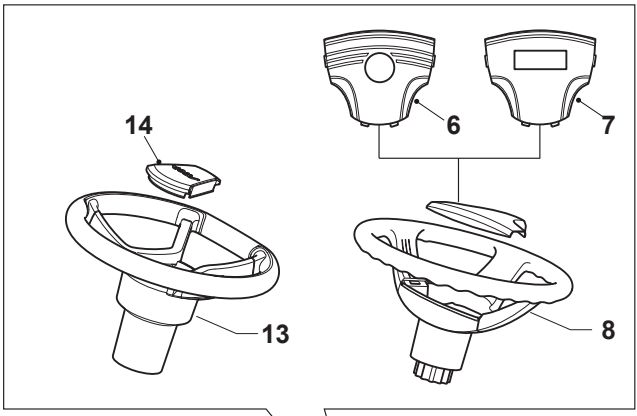

Fig.	Q.ty	Part No	Description	Notes
1	1	114362365/1	Label	
3	1	114363699/0	Label	
4	1	114361438/0	Label	
5	1	114366142/0	Label	
6	1	114363700/0	Label	
8	1	114356699/1	Label	

Fig.	Q.ty	Part No	Description	Notes
1	1	382869038/0	Muffler Protection	
2	4	125943008/0	Screw	
5	2	382650211/0	Stiffening	
6	1	382033111/0	Rod	
7	2	112155000/0	Nut	
8	1	125510021/1	Hitch Pin	
9	1	124487999/0	Spring Pin	
10	2	112815205/0	Screw	
11	1	325140105/0	Deflector	
12	2	325785471/0	Pin	
13	2	125580040/0	Stake	for fixing with Pin
13	2	125580041/0	Stake	for fixing with Standard Screw
14	2	112437507/0	Rapid Fixing Plate	for fixing with Standard Screw
14	2	118737221/0	Plate	for fixing with Pin
15	2	112292102/0	Nut	
16	2	112604899/0	Crown Fastener	