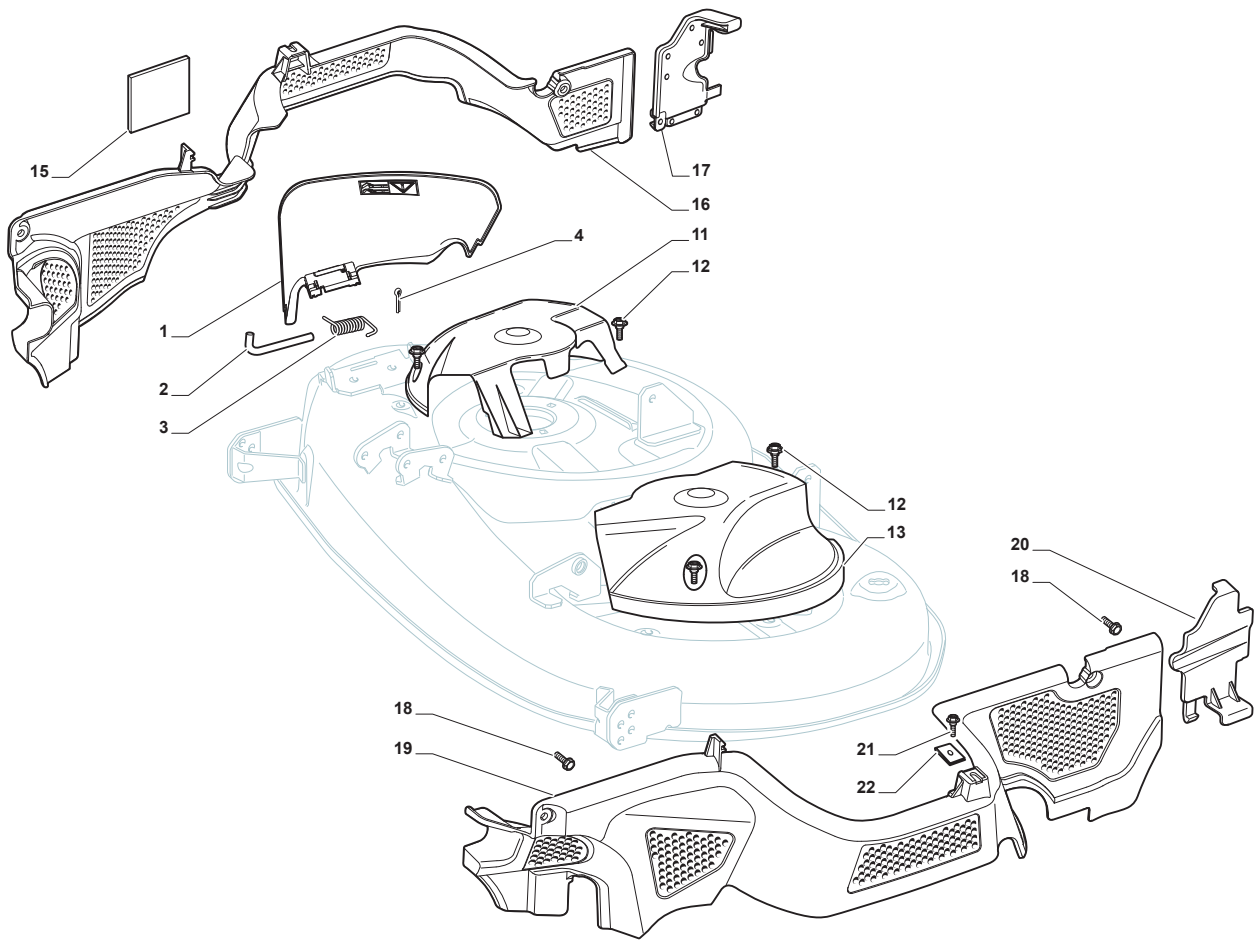

Fig.	Q.ty	Part No	Description	Notes
69	2	112523060/0	Washer	
70	2	112154210/0	Nut	

Fig.	Q.ty	Part No	Description	Notes
1	1	325600077/2	Exit Protection	
2	1	125510073/0	Fulcrum Pin	
3	1	125430242/1	Spring	
4	1	112141418/0	Cotter Pin	
11	1	325600078/0	Right Belt Protection Carter	
12	4	125943006/0	Screw	
13	1	325600079/0	Left Belt Protection	
15	1	325600084/0	Guard	only 98cm
16	1	325060154/0	Case	
17	1	325600082/0	Guard	
18	4	125943011/0	Screw	
19	1	325060155/0	Case	
20	1	325600083/0	Guard	
21	2	127943051/0	Screw	
22	2	112437506/0	Plate	