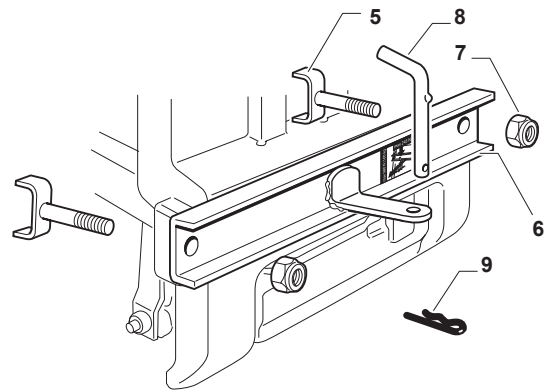

Fig.	Q.ty	Part No	Description	Notes
1	1	114362365/1	Label	
3	1	114363699/0	Label	
4	1	114361438/0	Label	
5	1	114366142/0	Label	
6	1	114363700/0	Label	
8	1	114356699/1	Label	

Fig.	Q.ty	Part No	Description	Notes
1	1	382869038/0	Muffler Protection	
2	4	125943008/0	Screw	
5	2	382650211/0	Stiffening	
6	1	382033111/0	Rod	
7	2	112155000/0	Nut	
8	1	125510021/1	Hitch Pin	
9	1	124487999/0	Spring Pin	
10	2	112815205/0	Screw	
11	1	325140105/0	Deflector	
12	2	325785471/0	Pin	
13	2	125580040/0	Stake	for fixing with Pin
13	2	125580041/0	Stake	for fixing with Standard Screw
14	2	112437507/0	Rapid Fixing Plate	for fixing with Standard Screw
14	2	118737221/0	Plate	for fixing with Pin
15	2	112292102/0	Nut	
16	2	112604899/0	Crown Fastener	