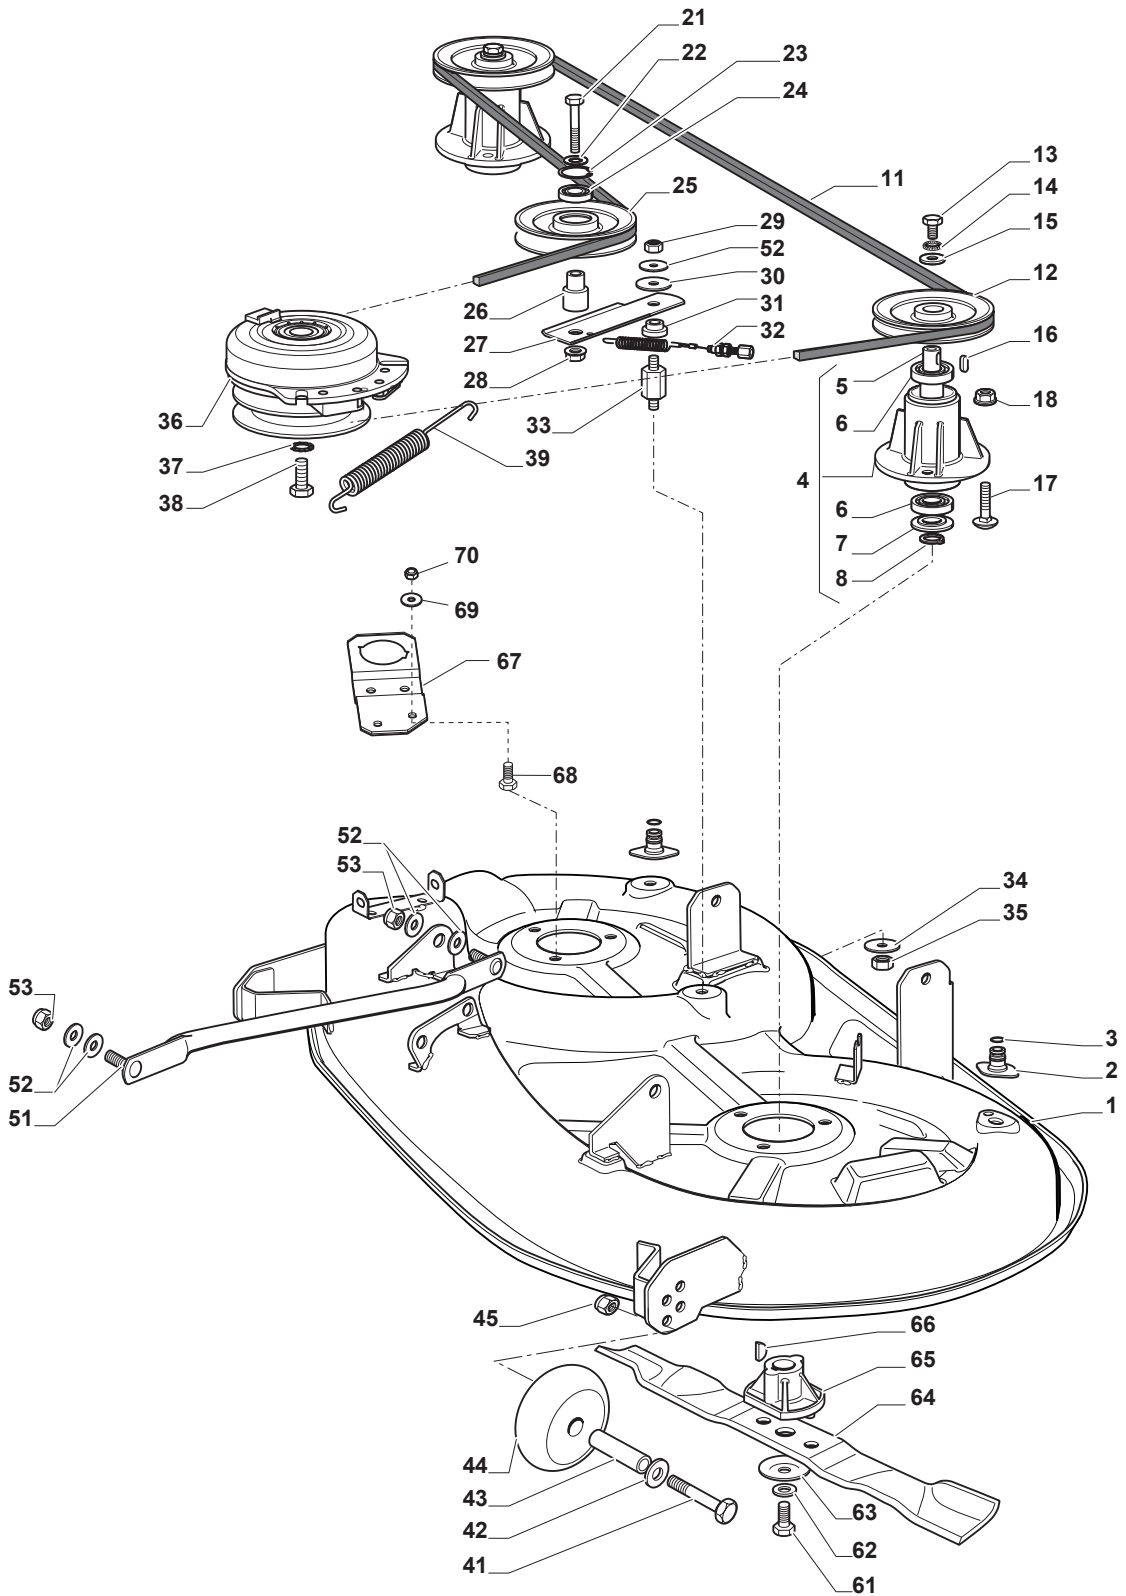

Fig.	Q.ty	Part No	Description	Notes
1	1	382564219/2	Cutting Plate Grey	
2	2	325033086/0	Water Hose Connection	
3	2	119035000/0	Or Ring	
4	2	382207204/1	Flange Assy	
5	2	125020804/0	Shaft	
6	4	119216040/0	Bearing	
7	2	325160501/0	Dust Cover Disc	
8	2	112609260/0	Seeger	
11	1	135061504/0	Belt	
12	2	125601571/0	Pulley	
13	2	112793102/0	Screw	
14	2	112540260/0	Grower	
15	2	125670007/0	Washer	
16	2	112139480/0	Feather	
17	6	112818700/0	Screw	
18	6	112154210/0	Nut	
21	1	112691900/0	Screw	
22	1	112524010/0	Washer	
23	1	112610800/0	Seeger	
24	1	119216048/0	Bearing	
25	1	125601586/0	Pulley	
26	1	125160056/0	Spacer	
27	1	325318232/0	Lever	
28	1	112293201/0	Nut	
29	1	112155020/0	Nut	
30	1	125670022/0	Washer	
31	1	125040635/0	Bushing	
32	1	382004618/0	Wire	
33	1	125160086/0	Spacer	
34	1	112523080/0	Washer	
35	1	112156602/0	Nut	
36	1	118399063/0	Electromagnetic Clutch	
37	1	112543000/0	Washer	
38	1	112737320/0	Screw	
39	1	125430277/0	Spring	
41	2	112692050/0	Screw	
42	2	112523060/0	Washer	
43	2	125510072/1	Spacer	
44	2	182700001/0	Levelling Small Wheel	
45	2	112293201/0	Nut	
51	2	382000565/1	Equalizer Rod	
52	9	325670008/1	Washer	
53	4	112156602/0	Nut	
61	2	112735694/0	Screw	
62	2	112523080/0	Washer	
63	2	122160400/0	Elastic Disc	
64	2	182004346/0	Mulching Blade	
65	2	125463200/0	Blade Hub	
66	2	112139100/0	Key	
67	2	325774665/0	Bracket	
68	2	112793102/0	Screw	

Fig.	Q.ty	Part No	Description	Notes
69	2	112523060/0	Washer	
70	2	112154210/0	Nut	

Fig.	Q.ty	Part No	Description	Notes
1	1	325600077/2	Exit Protection	
2	1	125510073/0	Fulcrum Pin	
3	1	125430242/1	Spring	
4	1	112141418/0	Cotter Pin	
11	1	325600078/0	Right Belt Protection Carter	
12	4	125943006/0	Screw	
13	1	325600079/0	Left Belt Protection	
15	1	325600084/0	Guard	only 98cm
16	1	325060154/0	Case	
17	1	325600082/0	Guard	
18	4	125943011/0	Screw	
19	1	325060155/0	Case	
20	1	325600083/0	Guard	
21	2	127943051/0	Screw	
22	2	112437506/0	Plate	