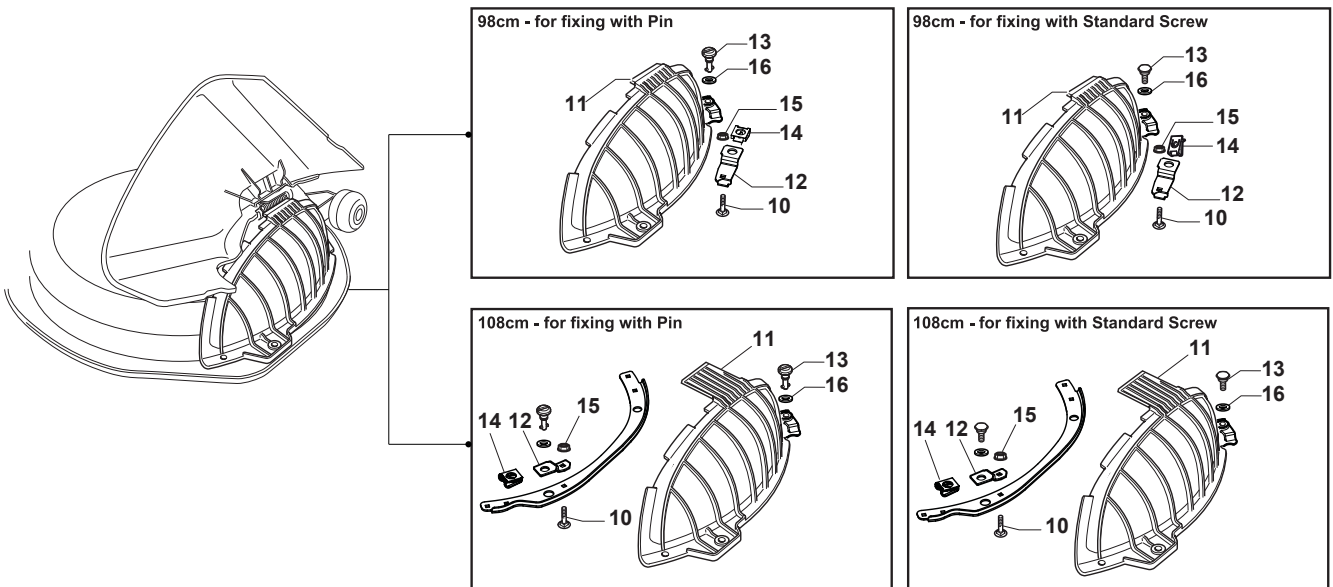

Fig.	Q.ty	Part No	Description	Notes
1	1	114362365/1	Label	
3	1	114363699/0	Label	
4	1	114361438/0	Label	
5	1	114366142/0	Label	
6	1	114363700/0	Label	
8	1	114356699/1	Label	

Fig.	Q.ty	Part No	Description	Notes
1	1	382869038/0	Muffler Protection	
2	4	125943008/0	Screw	
5	2	382650211/0	Stiffening	
6	1	382033111/0	Rod	
7	2	112155000/0	Nut	
8	1	125510021/1	Hitch Pin	
9	1	124487999/0	Spring Pin	
10	2	112815205/0	Screw	
11	1	325140105/0	Deflector	
12	2	325785471/0	Pin	
13	2	125580040/0	Stake	for fixing with Pin
13	2	125580041/0	Stake	for fixing with Standard Screw
14	2	112437507/0	Rapid Fixing Plate	for fixing with Standard Screw
14	2	118737221/0	Plate	for fixing with Pin
15	2	112292102/0	Nut	
16	2	112604899/0	Crown Fastener	