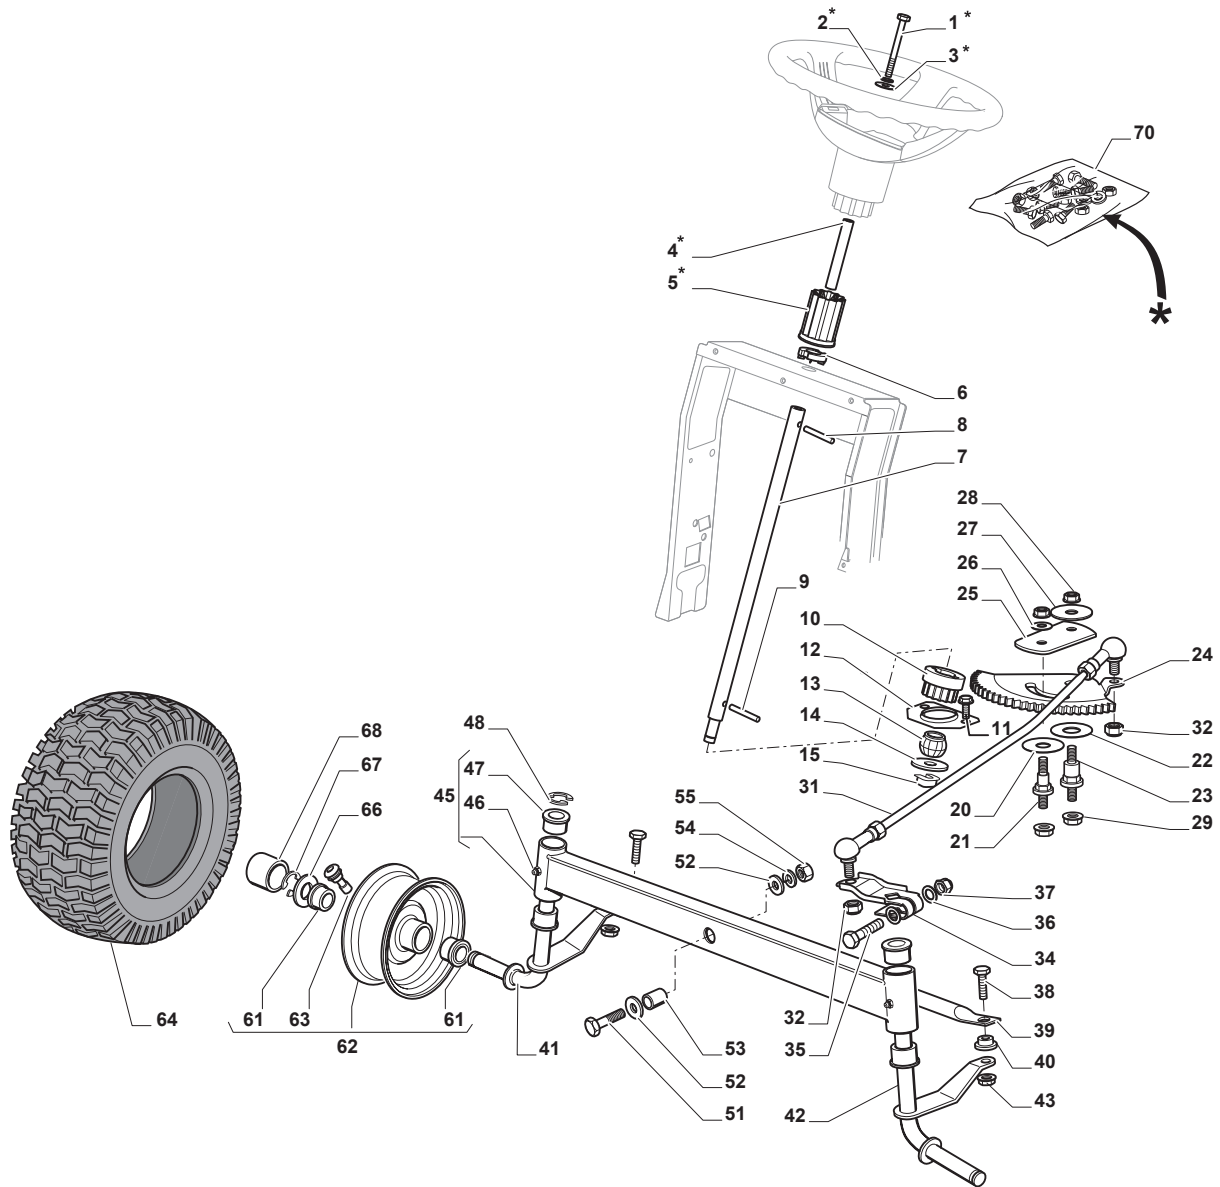

Fig.	Q.ty	Part No	Description	Notes
1	1	112692050/0	Screw	
2	1	112540260/0	Grower	
3	1	112523070/0	Washer	
4	1	125160047/0	Spacer	
5	1	325785318/0	Support	
6	1	325038008/0	Bushing	
7	1	125520007/0	Steering Column	
8	1	112620300/0	Spring	
9	1	112622650/0	Dowel pin	
10	1	125570003/0	Pinion	
11	2	127943051/0	Screw	
12	1	325785213/1	Support	
13	1	325743000/0	Joint	
14	1	112521370/0	Washer	
15	1	112436030/0	Plate	
20	1	322672151/0	Antifriction Washer	
21	1	125510104/0	Pin	
22	1	125670023/0	Washer	
23	1	125510109/0	Pin	
24	1	325735519/0	Steering Sector	
25	1	325547233/0	Plate	
26	1	112369500/0	Elastic Washer	
27	1	122160400/0	Elastic Disc	
28	2	112155010/0	Nut	
29	2	112154210/0	Nut	
31	1	382000566/1	Steering Rod	
32	2	112156602/0	Nut	
34	1	325318243/0	Lever	
35	1	112692390/0	Screw	
36	2	112521360/0	Washer	
37	1	112156602/0	Nut	
38	2	125510103/0	Pin	
39	1	325840029/0	Tie Rod	
40	2	325038007/0	Bushing	
41	1	382230369/0	Right Stub Axle	13" inch
41	1	382230373/0	Right Stub Axle	15" inch
42	1	382230371/0	Left Stub Axle	13" inch
42	1	382230375/0	Left Stub Axle	15" inch
43	2	112155000/0	Nut	
45	1	382034030/0	Equalizer With Bush And Lubricator	
46	2	112379511/0	Grease Dispenser	
47	4	125034002/1	Bushing	
48	1	112001010/0	Benzing Ring	
51	1	112692695/0	Screw	
52	2	112523100/0	Washer	
53	1	125160016/1	Spacer	
54	1	112587100/0	Grower	
55	1	112295300/0	Nut	
61	4	125122200/2	Bearing	
62	2	182000598/0	Rimm	
63	2	125950000/0	Valve	