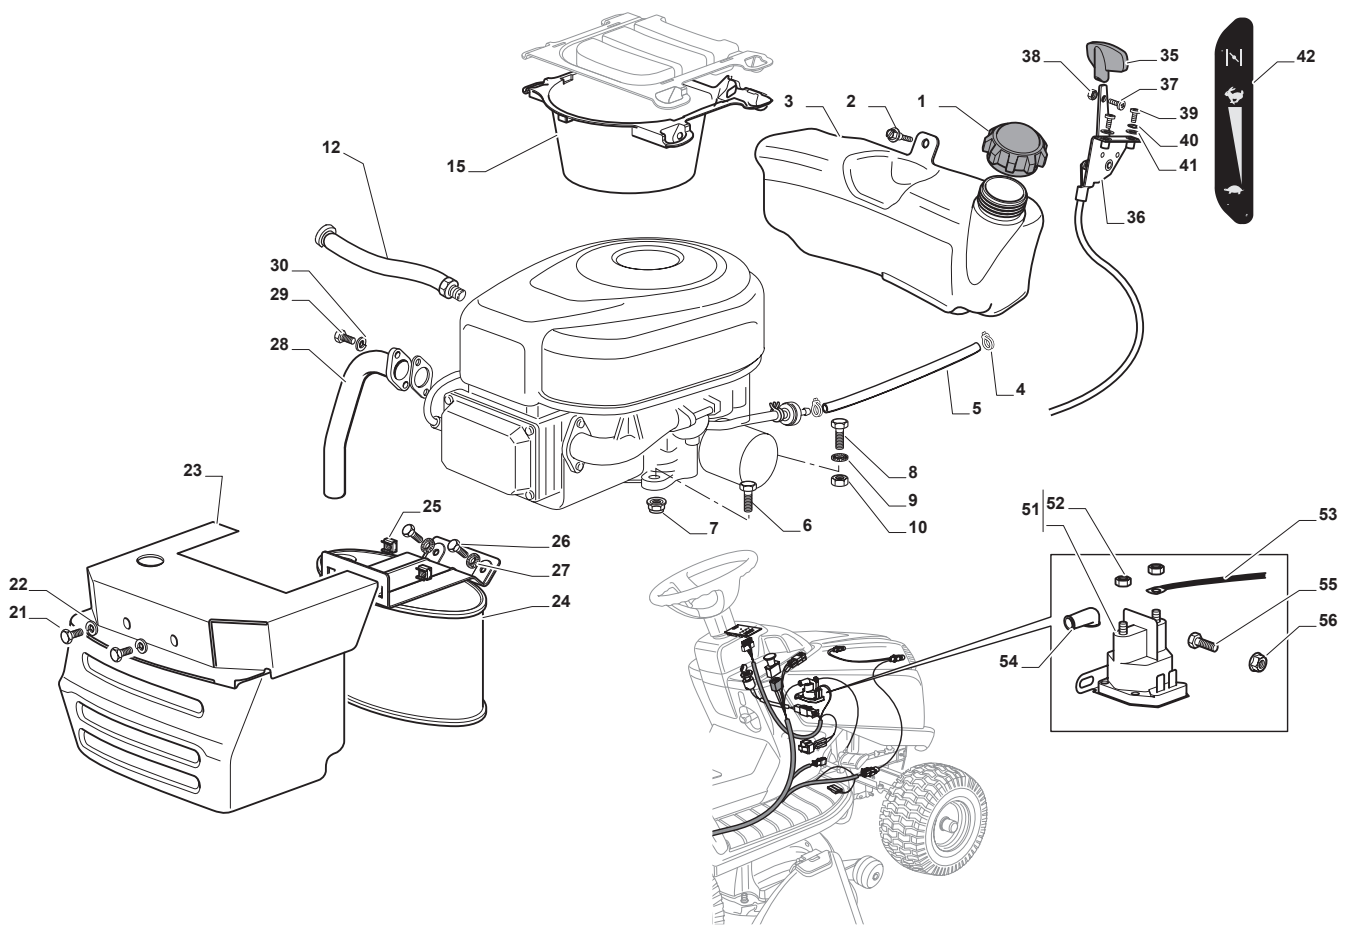

Fig.	Q.ty	Part No	Description	Notes
1	1	125795001/1	Cap	
2	4	125943010/0	Screw	
3	1	325735126/0	Fuel Tank	
4	4	118375051/1	Fair Led	
5	1	325869057/0	Connecting Tube	
6	1	118562996/0	Shut out valve	
11	3	112735108/1	Screw	
12	1	1134-5827-01	Oil Drain Assy	
15	1	325108044/1	Conveyor	
21	2	112792611/0	Screw	
22	2	112540260/0	Grower	
23	1	382598047/0	Muffler Protection	
24	1	182750010/0	Muffler	
25	2	112360425/0	Nut	
26	2	112792611/0	Screw	
27	2	112540260/0	Grower	
28	1	118738224/0	Exhaust Conn. Tube	
29	2	112737450/0	Screw	
30	2	112540260/0	Grower	
31	1	112735108/1	Screw	
32	3	112154210/0	Nut	
35	1	325394531/0	Knob	
36	1	182000216/0	Accelerator	
37	1	112726389/0	Screw	
38	1	112290800/0	Nut	
39	2	112726389/0	Screw	
40	2	112540020/0	Washer	
41	2	112521310/0	Washer	
42	1	114363697/0	Label	
51	1	118736112/0	Solenoid	
52	2	112360352/0	Nut	
53	1	125065002/0	Cable	
54	1	118564864/1	Protection	
55	1	112790781/0	Screw	
56	2	112154510/0	Nut	