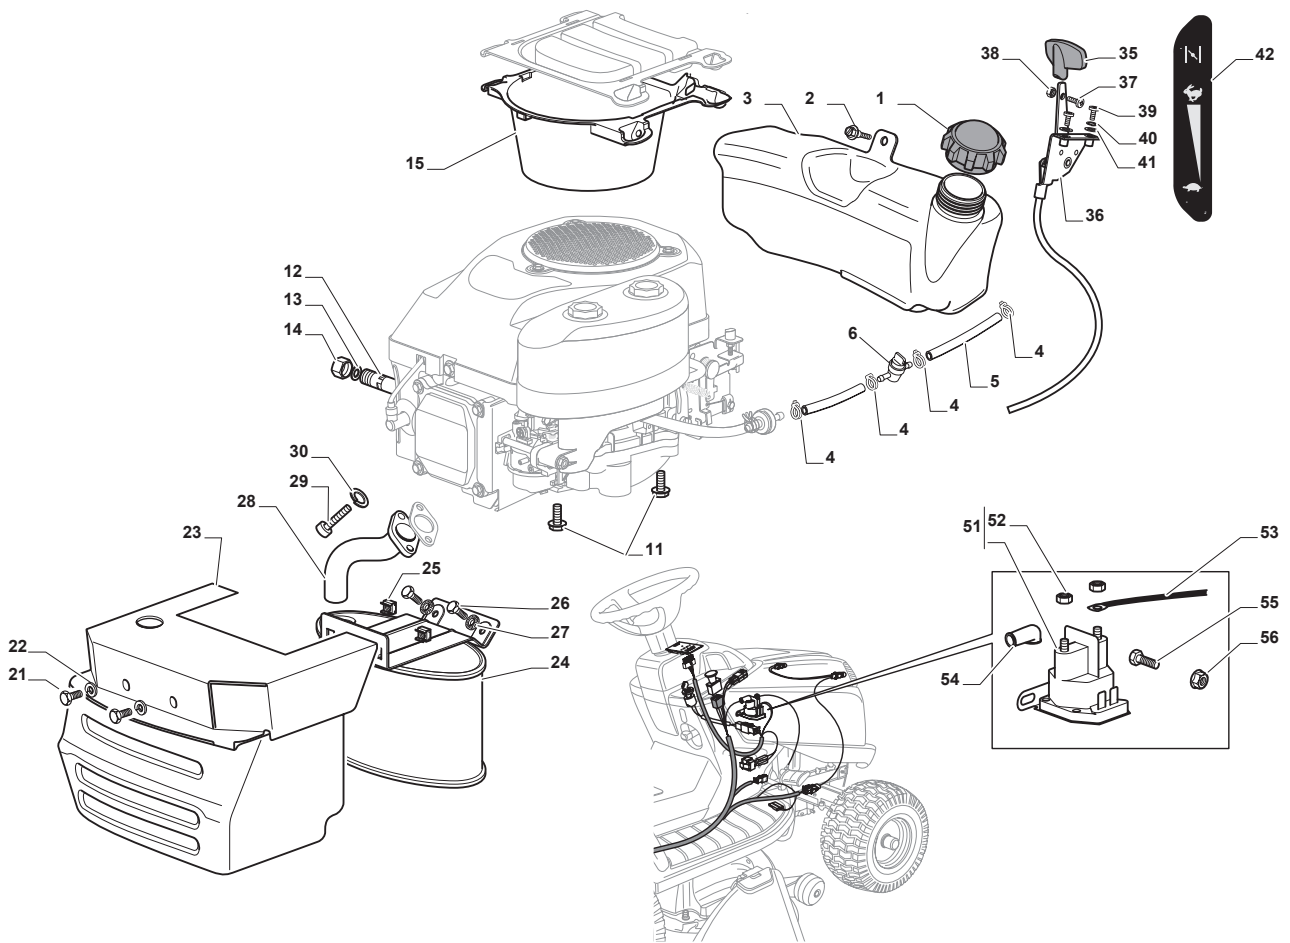

Fig.	Q.ty	Part No	Description	Notes
69	2	112523060/0	Washer	
70	2	112154210/0	Nut	

Fig.	Q.ty	Part No	Description	Notes
1	1	325600077/2	Exit Protection	
2	1	125510073/0	Fulcrum Pin	
3	1	125430242/1	Spring	
4	1	112141418/0	Cotter Pin	
11	1	325600078/0	Right Belt Protection Carter	
12	4	125943006/0	Screw	
13	1	325600079/0	Left Belt Protection	
15	1	325600084/0	Guard	only 98cm
16	1	325060154/0	Case	
17	1	325600082/0	Guard	
18	4	125943011/0	Screw	
19	1	325060155/0	Case	
20	1	325600083/0	Guard	
21	2	127943051/0	Screw	
22	2	112437506/0	Plate	