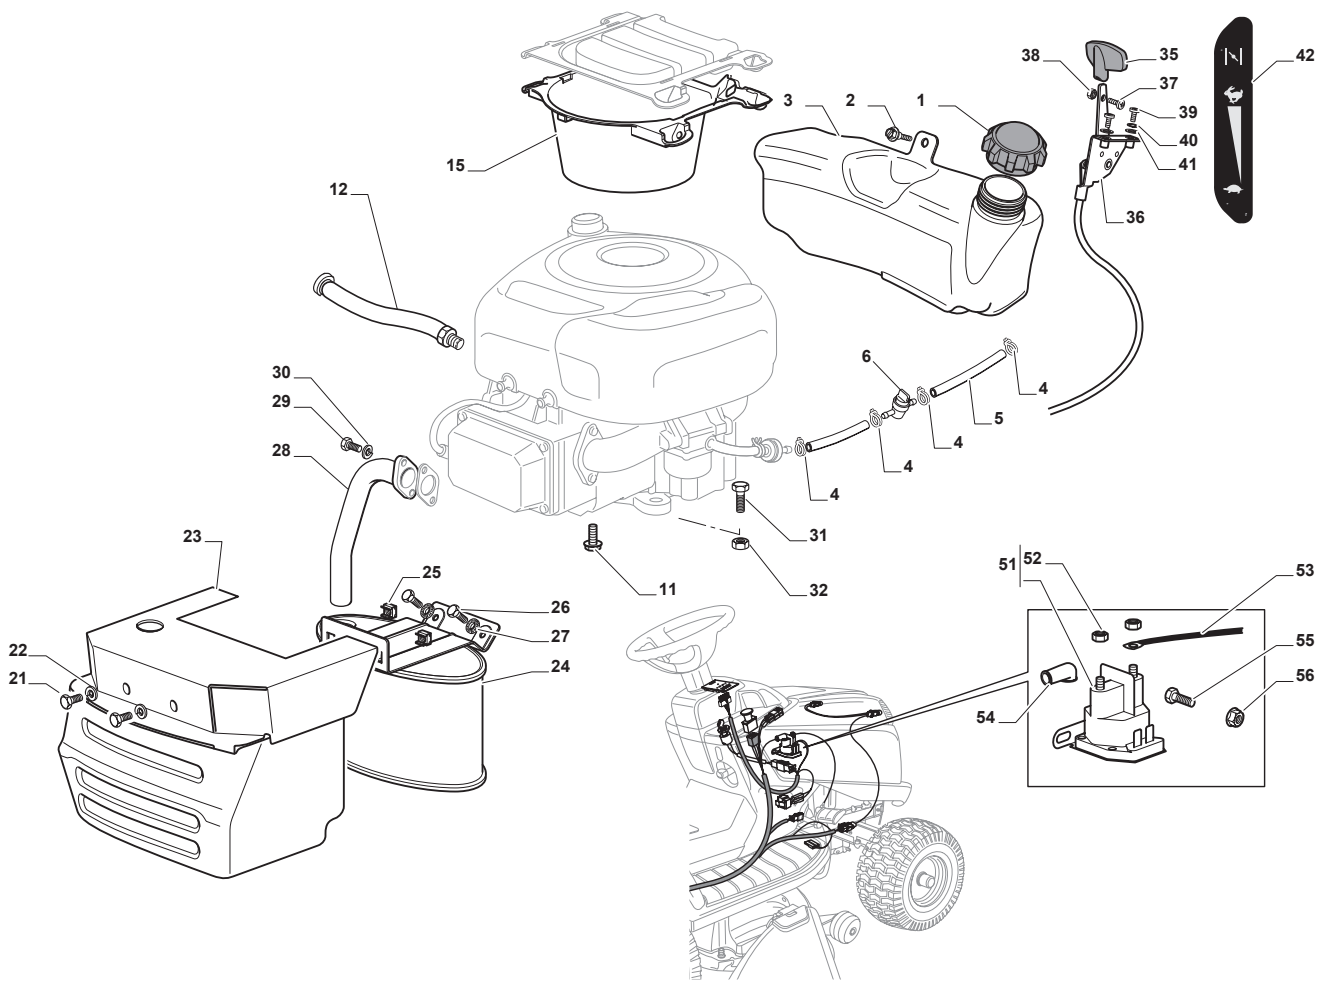

Fig.	Q.ty	Part No	Description	Notes
1	1	125795001/1	Cap	
2	4	125943006/0	Screw	
3	1	325735126/0	Fuel Tank	
4	4	118375051/1	Fair Led	
5	1	325869057/0	Connecting Tube	
6	1	118562996/0	Shut out valve	
11	4	112735108/1	Screw	
12	1	127598060/0	Oil Discharge Extension	
13	1	118401001/1	Oil Seal	
14	1	118737849/0	Plug	
15	1	325108044/1	Conveyor	
21	2	112792611/0	Screw	
22	2	112540260/0	Grower	
23	1	382598045/0	Muffler Protection	
24	1	182750010/0	Muffler	
25	2	112360425/0	Nut	
26	2	112792611/0	Screw	
27	2	112540260/0	Grower	
28	1	118738231/1	Exhaust Tube	
29	2	112737450/0	Screw	
30	2	112540260/0	Grower	
35	1	325394531/0	Knob	
36	1	182000215/0	Accelerator	
37	1	112726389/0	Screw	
38	1	112290800/0	Nut	
39	2	112726389/0	Screw	
40	2	112540020/0	Washer	
41	2	112521310/0	Washer	
42	1	114363697/0	Label	
51	1	118736111/0	Starter Relay	
52	2	112360352/0	Nut	
53	1	1134-3901-01	Solenoid	
54	1	118564864/1	Protection	
55	1	112790781/0	Screw	
56	2	112154510/0	Nut	