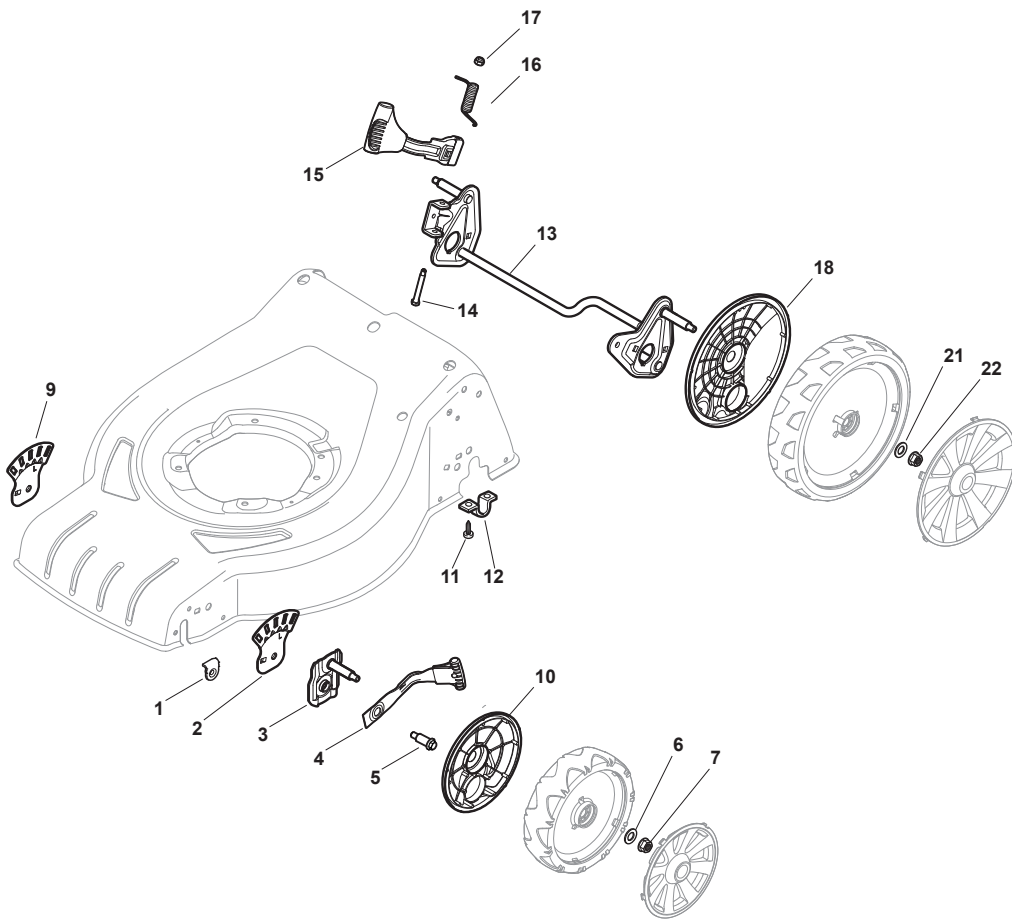

Fig.	Q.ty	Part No	Description	Notes
1	2	322545189/0	Plate	
2	1	322735597/1	Sector, Height Adjustment	
3	2	381005159/0	Wheel Support	
4	2	381003354/0	Lever, Height Adjustment	
5	2	122519811/0	Pin	
6	2	112521350/0	Washer	
7	2	112155000/0	Nut	
9	1	322735595/1	Sector, Height Adjustment	
10	2	322600247/0	Protection, Wheel	D. 180
11	4	112728698/0	Screw	
12	2	322545152/0	Plate	
13	1	381302817/0	Rear Wheel Axle	
14	1	122534131/0	Pin	
15	1	381003357/0	Wheels Rear Adj. Lever	
16	1	122446192/0	Spring	
17	1	112154510/0	Nut	
18	1	322600205/1	Protection, Wheel	
21	2	112521350/0	Washer	
22	2	112155000/0	Nut	

Fig.	Q.ty	Part No	Description	Notes
1	1	322226170/0	Mask, Black	
2	2	112728698/0	Screw	

Fig.	Q.ty	Part No	Description	Notes
1	1	381006737/0	Handle Lower Part	Black
2	2	112819110/0	Screw	
3	2	122671651/0	Washer	
5	2	112293200/0	Nut	
7	2	112818900/0	Screw	
10	2	112293200/0	Nut	
11	2	112155000/0	Nut	
12	2	112521350/0	Washer	
13	2	112369500/0	Elastic Washer	
14	2	112760605/0	Screw	

Fig.	Q.ty	Part No	Description	Notes
1	1	381006739/1	Handle, Upper Part	
1	1	381006745/1	Handle, Upper Part with sponge handgrip	
2	1	122430313/0	Guide Spring	
3	1	112521330/0	Washer	
4	1	112154510/0	Nut	
5	1	118390020/0	Conduit Clip	
6	1	181003363/1	Lever, Engine Brake Black	Black
7	1	181030056/0	Cable, Thread Engine Brake	B&S 575/550/500 Series and GGP 100cc / GGP /B&S Engine
8	1	112727783/0	Screw	
9	1	112154510/0	Nut	
10	1	181003364/0	Drive Control Lever	Black
11	1	381030051/0	Cable Rear Drive	
12	1	322551640/0	Plate	

Fig.	Q.ty	Part No	Description	Notes
1	4	112608600/0	Seeger	
2	1	122570120/1	Pinion Left	
3	1	122570110/1	Pinion Right	
4	2	322042066/0	Bushing	
5	2	112521371/0	Washer	
6	1	181003092/0	Gear Box	
7	1	122601909/0	Pulley	
8	1	112645700/0	Elastic Pin	
9	1	122033283/0	Adjustment Rod	
10	1	135063800/0	Trapezoidal Belt	
11	1	122041957/1	Bushing	
12	1	122450063/0	Spring	
13	1	322680009/0	Washer	
14	1	112154510/0	Nut	
15	1	122110230/0	Hub Cover	
16	2	122753000/0	Pin	