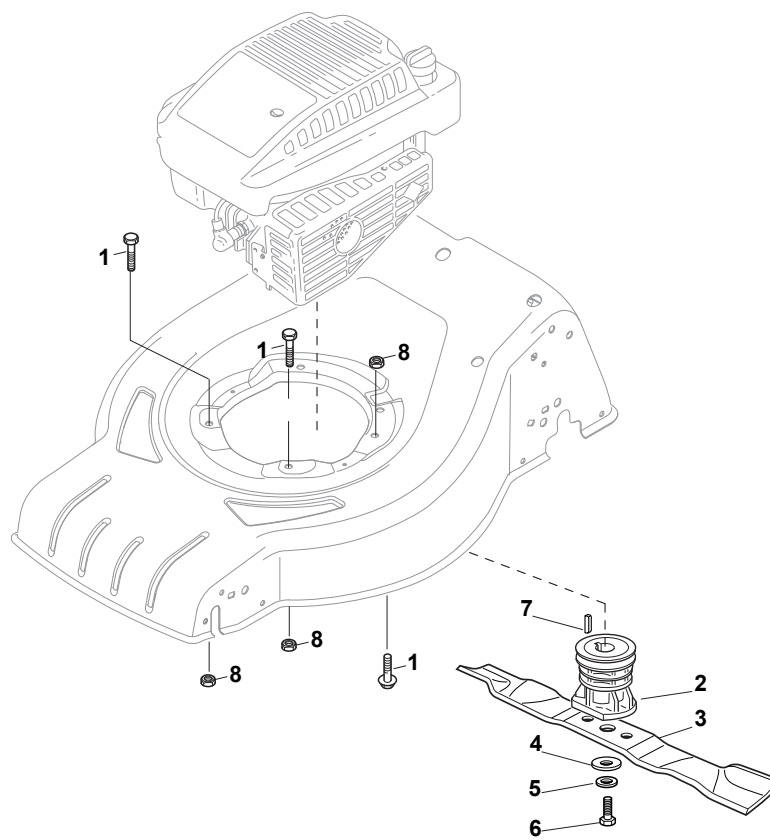

Fig.	Q.ty	Part No	Description	Notes
1	2	322545189/0	Plate	
2	1	322735597/1	Sector, Height Adjustment	
3	2	381005159/0	Wheel Support	
4	2	381003354/0	Lever, Height Adjustment	
5	2	122519811/0	Pin	
6	2	112521350/0	Washer	
7	2	112155000/0	Nut	
9	1	322735595/1	Sector, Height Adjustment	
10	2	322600247/0	Protection, Wheel	D. 180
11	4	112728698/0	Screw	
12	2	322545152/0	Plate	
13	1	381302817/0	Rear Wheel Axle	
14	1	122534131/0	Pin	
15	1	381003357/0	Wheels Rear Adj. Lever	
16	1	122446192/0	Spring	
17	1	112154510/0	Nut	
18	1	322600205/1	Protection, Wheel	
21	2	112521350/0	Washer	
22	2	112155000/0	Nut	

Fig.	Q.ty	Part No	Description	Notes
1	4	112608600/0	Seeger	
2	1	122570120/1	Pinion Left	
3	1	122570110/1	Pinion Right	
4	2	322042066/0	Bushing	
5	2	112521371/0	Washer	
6	1	181003092/0	Gear Box	
7	1	122601909/0	Pulley	
8	1	112645700/0	Elastic Pin	
9	1	122033283/0	Adjustment Rod	
10	1	135063800/0	Trapezoidal Belt	
11	1	122041957/1	Bushing	
12	1	122450063/0	Spring	
13	1	322680009/0	Washer	
14	1	112154510/0	Nut	
15	1	122110230/0	Hub Cover	
16	2	122753000/0	Pin	

Fig.	Q.ty	Part No	Description	Notes
1	2	381007442/1	Wheel - Short Hub	
2	4	322042064/0	Bushing	
3	2	322110638/0	Hub Cap Grey	Grey
5	2	381007462/1	Wheel	
6	4	322042064/0	Bushing	
7	6	112728706/0	Screw	
8	2	322120117/0	Wheels Crown	
9	2	322110639/0	Hub Cap Grey	Grey

Fig.	Q.ty	Part No	Description	Notes
1	3	112735108/1	Screw	
2	1	122465607/3	Hub With Pulley, Crankshaft Ø 22.2	
3	1	181004460/0	Blade	
4	1	112508125/0	Elastic Washer	
5	1	112523080/0	Washer	
6	1	112735698/0	Screw	
7	1	112139100/0	Key	
8	3	112154210/0	Nut	