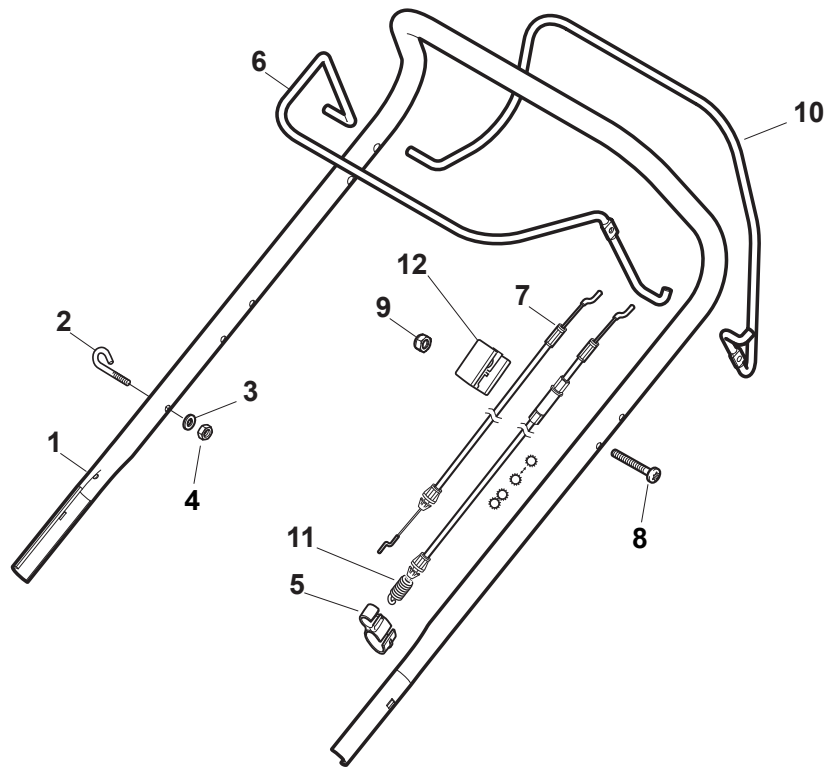

Fig.	Q.ty	Part No	Description	Notes
1	2	322545189/0	Plate	
2	1	322735597/1	Sector, Height Adjustment	
3	2	381005159/0	Wheel Support	
4	2	381003354/0	Lever, Height Adjustment	
5	2	122519811/0	Pin	
6	2	112521350/0	Washer	
7	2	112155000/0	Nut	
9	1	322735595/1	Sector, Height Adjustment	
10	2	322600247/0	Protection, Wheel	D. 180
11	4	112728698/0	Screw	
12	2	322545152/0	Plate	
13	1	381302817/0	Rear Wheel Axle	
14	1	122534131/0	Pin	
15	1	381003357/0	Wheels Rear Adj. Lever	
16	1	122446192/0	Spring	
17	1	112154510/0	Nut	
18	1	322600205/1	Protection, Wheel	
21	2	112521350/0	Washer	
22	2	112155000/0	Nut	

Fig.	Q.ty	Part No	Description	Notes
1	1	322226170/0	Mask, Black	
2	2	112728698/0	Screw	

Fig.	Q.ty	Part No	Description	Notes
1	1	381006737/0	Handle Lower Part	Black
2	2	112819110/0	Screw	
3	2	122671651/0	Washer	
5	2	112293200/0	Nut	
7	2	112818900/0	Screw	
10	2	112293200/0	Nut	
11	2	112155000/0	Nut	
12	2	112521350/0	Washer	
13	2	112369500/0	Elastic Washer	
14	2	112760605/0	Screw	

Fig.	Q.ty	Part No	Description	Notes
1	1	381006739/1	Handle, Upper Part	
1	1	381006745/1	Handle, Upper Part with sponge handgrip	
2	1	122430313/0	Guide Spring	
3	1	112521330/0	Washer	
4	1	112154510/0	Nut	
5	1	118390020/0	Conduit Clip	
6	1	181003363/1	Lever, Engine Brake Black	Black
7	1	181030056/0	Cable, Thread Engine Brake	B&S 575/550/500 Series and GGP 100cc / GGP /B&S Engine
8	1	112727783/0	Screw	
9	1	112154510/0	Nut	
10	1	181003364/0	Drive Control Lever	Black
11	1	381030051/0	Cable Rear Drive	
12	1	322551640/0	Plate	

Fig.	Q.ty	Part No	Description	Notes
1	4	112608600/0	Seeger	
2	1	122570120/1	Pinion Left	
3	1	122570110/1	Pinion Right	
4	2	322042066/0	Bushing	
5	2	112521371/0	Washer	
6	1	181003092/0	Gear Box	
7	1	122601909/0	Pulley	
8	1	112645700/0	Elastic Pin	
9	1	122033283/0	Adjustment Rod	
10	1	135063800/0	Trapezoidal Belt	
11	1	122041957/1	Bushing	
12	1	122450063/0	Spring	
13	1	322680009/0	Washer	
14	1	112154510/0	Nut	
15	1	122110230/0	Hub Cover	
16	2	122753000/0	Pin	