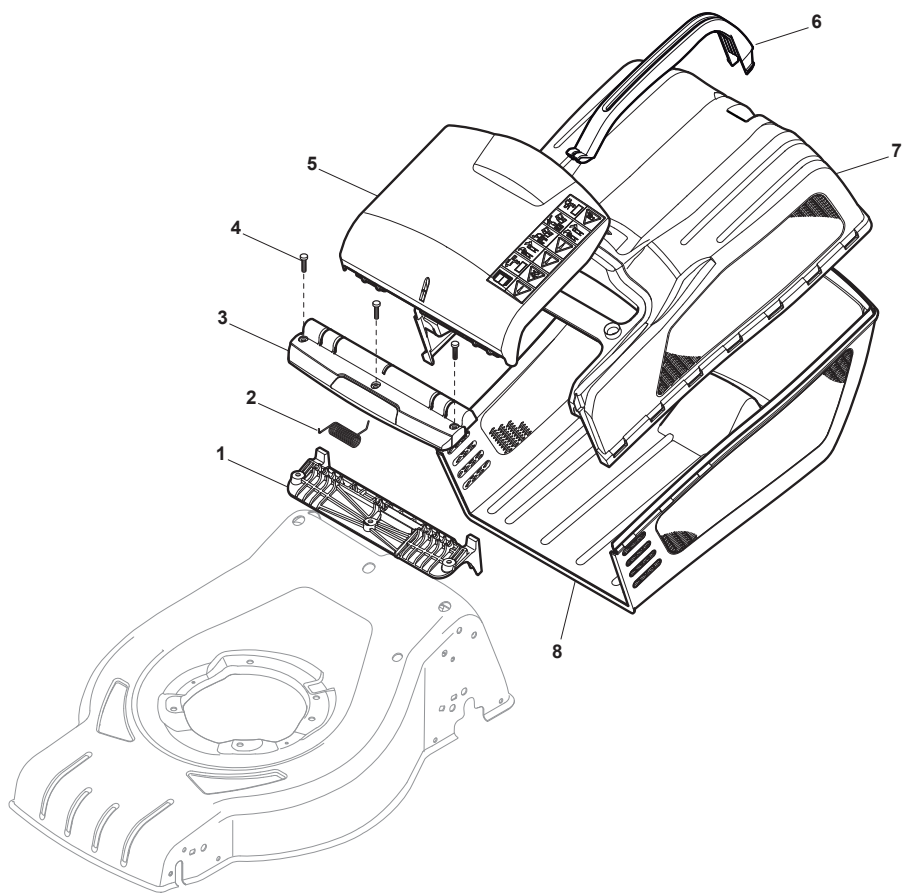

Fig.	Q.ty	Part No	Description	Notes
1	2	322545189/0	Plate	
2	1	322735597/1	Sector, Height Adjustment	
3	2	381005159/0	Wheel Support	
4	2	381003354/0	Lever, Height Adjustment	
5	2	122519811/0	Pin	
6	2	112521350/0	Washer	
7	2	112155000/0	Nut	
9	1	322735595/1	Sector, Height Adjustment	
10	2	322600247/0	Protection, Wheel	D. 180
11	4	112728698/0	Screw	
12	2	322545152/0	Plate	
13	1	381302817/0	Rear Wheel Axle	
14	1	122534131/0	Pin	
15	1	381003357/0	Wheels Rear Adj. Lever	
16	1	122446192/0	Spring	
17	1	112154510/0	Nut	
18	1	322600205/1	Protection, Wheel	
21	2	112521350/0	Washer	
22	2	112155000/0	Nut	

Fig.	Q.ty	Part No	Description	Notes
1	4	112608600/0	Seeger	
2	1	122570120/1	Pinion Left	
3	1	122570110/1	Pinion Right	
4	2	322042066/0	Bushing	
5	2	112521371/0	Washer	
6	1	181003092/0	Gear Box	
7	1	122601909/0	Pulley	
8	1	112645700/0	Elastic Pin	
9	1	122033283/0	Adjustment Rod	
10	1	135063800/0	Trapezoidal Belt	
11	1	122041957/1	Bushing	
12	1	122450063/0	Spring	
13	1	322680009/0	Washer	
14	1	112154510/0	Nut	
15	1	122110230/0	Hub Cover	
16	2	122753000/0	Pin	

Fig.	Q.ty	Part No	Description	Notes
1	2	381007442/1	Wheel - Short Hub	
2	4	322042064/0	Bushing	
3	2	322110638/0	Hub Cap Grey	Grey
5	2	381007462/1	Wheel	
6	4	322042064/0	Bushing	
7	6	112728706/0	Screw	
8	2	322120117/0	Wheels Crown	
9	2	322110639/0	Hub Cap Grey	Grey

Fig.	Q.ty	Part No	Description	Notes
1	3	112735108/1	Screw	
2	1	122465607/3	Hub With Pulley, Crankshaft Ø 22.2	
3	1	181004460/0	Blade	
4	1	112508125/0	Elastic Washer	
5	1	112523080/0	Washer	
6	1	112735698/0	Screw	
7	1	112139100/0	Key	
8	3	112154210/0	Nut	