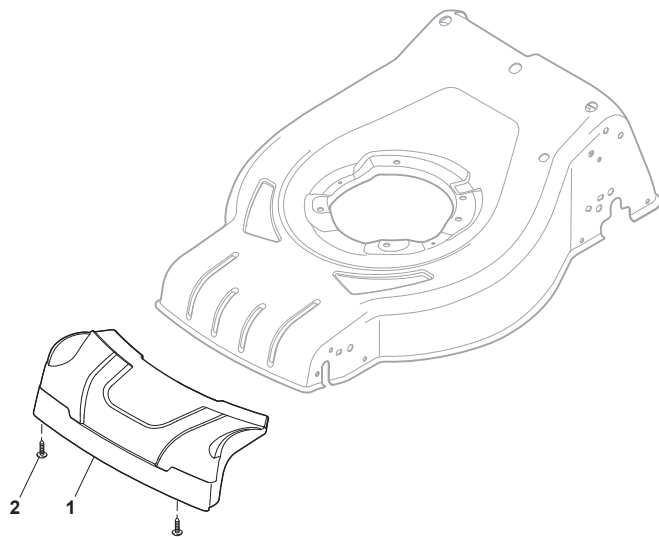

Fig.	Q.ty	Part No	Description	Notes
1	2	322545189/0	Plate	
2	1	322735597/1	Sector, Height Adjustment	
3	2	381005159/0	Wheel Support	
4	2	381003354/0	Lever, Height Adjustment	
5	2	122519811/0	Pin	
6	2	112521350/0	Washer	
7	2	112155000/0	Nut	
9	1	322735595/1	Sector, Height Adjustment	
10	2	322600247/0	Protection, Wheel	D. 180
11	4	112728698/0	Screw	
12	2	322545152/0	Plate	
13	1	381302817/0	Rear Wheel Axle	
14	1	122534131/0	Pin	
15	1	381003357/0	Wheels Rear Adj. Lever	
16	1	122446192/0	Spring	
17	1	112154510/0	Nut	
18	1	322600205/1	Protection, Wheel	
21	2	112521350/0	Washer	
22	2	112155000/0	Nut	

Fig.	Q.ty	Part No	Description	Notes
1	1	322226170/0	Mask, Black	
2	2	112728698/0	Screw	

Fig.	Q.ty	Part No	Description	Notes
1	1	381006737/0	Handle Lower Part	Black
2	2	112819110/0	Screw	
3	2	122671651/0	Washer	
5	2	112293200/0	Nut	
7	2	112818900/0	Screw	
10	2	112293200/0	Nut	
11	2	112155000/0	Nut	
12	2	112521350/0	Washer	
13	2	112369500/0	Elastic Washer	
14	2	112760605/0	Screw	

Fig.	Q.ty	Part No	Description	Notes
1	1	381006739/1	Handle, Upper Part	
1	1	381006745/1	Handle, Upper Part with sponge handgrip	
2	1	122430313/0	Guide Spring	
3	1	112521330/0	Washer	
4	1	112154510/0	Nut	
5	1	118390020/0	Conduit Clip	
6	1	181003363/1	Lever, Engine Brake Black	Black
7	1	181030056/0	Cable, Thread Engine Brake	B&S 575/550/500 Series and GGP 100cc / GGP /B&S Engine
8	1	112727783/0	Screw	
9	1	112154510/0	Nut	
10	1	181003364/0	Drive Control Lever	Black
11	1	381030051/0	Cable Rear Drive	
12	1	322551640/0	Plate	

Fig.	Q.ty	Part No	Description	Notes
1	4	112608600/0	Seeger	
2	1	122570120/1	Pinion Left	
3	1	122570110/1	Pinion Right	
4	2	322042066/0	Bushing	
5	2	112521371/0	Washer	
6	1	181003092/0	Gear Box	
7	1	122601909/0	Pulley	
8	1	112645700/0	Elastic Pin	
9	1	122033283/0	Adjustment Rod	
10	1	135063800/0	Trapezoidal Belt	
11	1	122041957/1	Bushing	
12	1	122450063/0	Spring	
13	1	322680009/0	Washer	
14	1	112154510/0	Nut	
15	1	122110230/0	Hub Cover	
16	2	122753000/0	Pin	