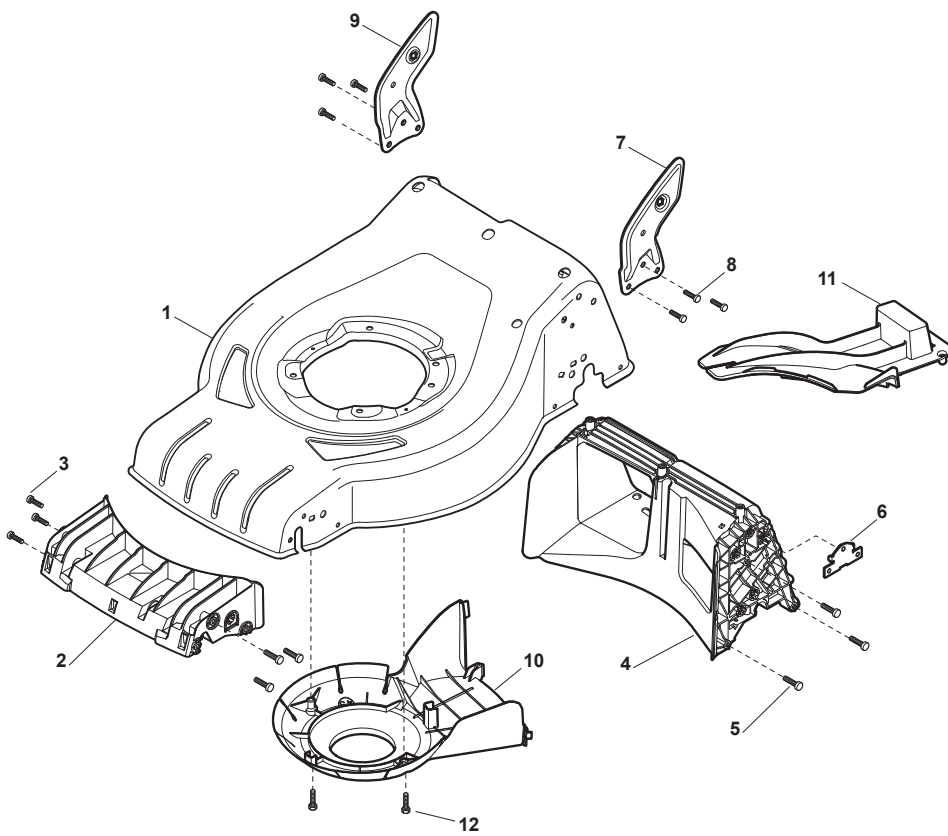

THIS INFORMATION IS NOT INTENDED FOR SALE OR RESALE, AND THIS NOTICE MUST REMAIN ON ALL COPIES.

Fig.	Q.ty	Part No	Description	Notes
1	1	381004729/0	Grey Deck	
2	1	322108301/1	Front Conveyor Assy	
3	6	112728699/0	Screw	
4	1	322108302/0	Rear Conveyor Assy	
5	6	112728699/0	Screw	
6	2	322545213/0	Plate	
7	1	381005139/0	Left Bracket	
8	6	112727801/0	Screw	
9	1	381005137/0	Right Bracket	
10	1	322060242/0	Belt Protection	
11	1	322140239/0	Mulching Deflector	
12	2	112728530/0	Screw	

Fig.	Q.ty	Part No	Description	Notes
1	2	322545189/0	Plate	
2	1	322735597/1	Sector, Height Adjustment	
3	2	381005159/0	Wheel Support	
4	2	381003354/0	Lever, Height Adjustment	
5	2	122519811/0	Pin	
6	2	112521350/0	Washer	
7	2	112155000/0	Nut	
9	1	322735595/1	Sector, Height Adjustment	
10	2	322600247/0	Protection, Wheel	D. 180
11	4	112728698/0	Screw	
12	2	322545152/0	Plate	
13	1	381302817/0	Rear Wheel Axle	
14	1	122534131/0	Pin	
15	1	381003357/0	Wheels Rear Adj. Lever	
16	1	122446192/0	Spring	
17	1	112154510/0	Nut	
18	1	322600205/1	Protection, Wheel	
21	2	112521350/0	Washer	
22	2	112155000/0	Nut	

Fig.	Q.ty	Part No	Description	Notes
1	1	381006739/1	Handle, Upper Part	
1	1	381006745/1	Handle, Upper Part with sponge handgrip	
2	1	122430313/0	Guide Spring	
3	1	112521330/0	Washer	
4	1	112154510/0	Nut	
5	1	118390020/0	Conduit Clip	
6	1	181003363/1	Lever, Engine Brake Black	Black
7	1	181030056/0	Cable, Thread Engine Brake	B&S 575/550/500 Series and GGP 100cc / GGP /B&S Engine
8	1	112727783/0	Screw	
9	1	112154510/0	Nut	
10	1	181003364/0	Drive Control Lever	Black
11	1	381030051/0	Cable Rear Drive	
12	1	322551640/0	Plate	