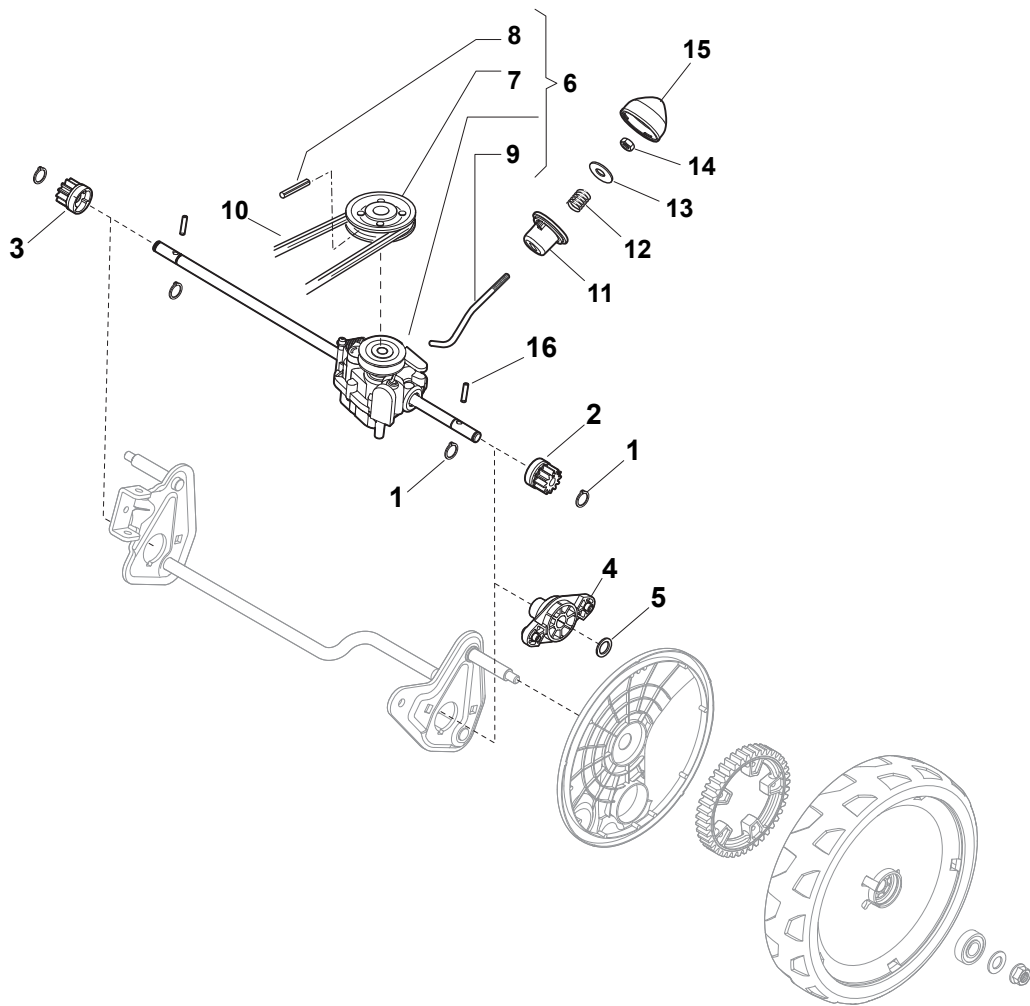

Fig.	Q.ty	Part No	Description	Notes
1	2	322545189/0	Plate	
2	1	322735597/1	Sector, Height Adjustment	
3	2	381005159/0	Wheel Support	
4	2	381003354/0	Lever, Height Adjustment	
5	2	122519811/0	Pin	
6	2	112521350/0	Washer	
7	2	112155000/0	Nut	
9	1	322735595/1	Sector, Height Adjustment	
10	2	322600247/0	Protection, Wheel	D. 180
11	4	112728698/0	Screw	
12	2	322545152/0	Plate	
13	1	381302817/0	Rear Wheel Axle	
14	1	122534131/0	Pin	
15	1	381003357/0	Wheels Rear Adj. Lever	
16	1	122446192/0	Spring	
17	1	112154510/0	Nut	
18	1	322600205/1	Protection, Wheel	
21	2	112521350/0	Washer	
22	2	112155000/0	Nut	

Fig.	Q.ty	Part No	Description	Notes
1	1	381006739/1	Handle, Upper Part	
1	1	381006745/1	Handle, Upper Part with sponge handgrip	
2	1	122430313/0	Guide Spring	
3	1	112521330/0	Washer	
4	1	112154510/0	Nut	
5	1	118390020/0	Conduit Clip	
6	1	181003363/1	Lever, Engine Brake Black	Black
7	1	181030056/0	Cable, Thread Engine Brake	B&S 575/550/500 Series and GGP 100cc / GGP /B&S Engine
8	1	112727783/0	Screw	
9	1	112154510/0	Nut	
10	1	181003364/0	Drive Control Lever	Black
11	1	381030051/0	Cable Rear Drive	
12	1	322551640/0	Plate	

Fig.	Q.ty	Part No	Description	Notes
1	4	112608600/0	Seeger	
2	1	122570120/1	Pinion Left	
3	1	122570110/1	Pinion Right	
4	2	322042066/0	Bushing	
5	2	112521371/0	Washer	
6	1	181003092/0	Gear Box	
7	1	122601909/0	Pulley	
8	1	112645700/0	Elastic Pin	
9	1	122033283/0	Adjustment Rod	
10	1	135063800/0	Trapezoidal Belt	
11	1	122041957/1	Bushing	
12	1	122450063/0	Spring	
13	1	322680009/0	Washer	
14	1	112154510/0	Nut	
15	1	122110230/0	Hub Cover	
16	2	122753000/0	Pin	

Fig.	Q.ty	Part No	Description	Notes
1	3	112735108/1	Screw	
2	1	122465607/3	Hub With Pulley, Crankshaft Ø 22.2	
3	1	181004460/0	Blade	
4	1	112508125/0	Elastic Washer	
5	1	112523080/0	Washer	
6	1	112735698/0	Screw	
7	1	112139100/0	Key	
8	3	112154210/0	Nut	