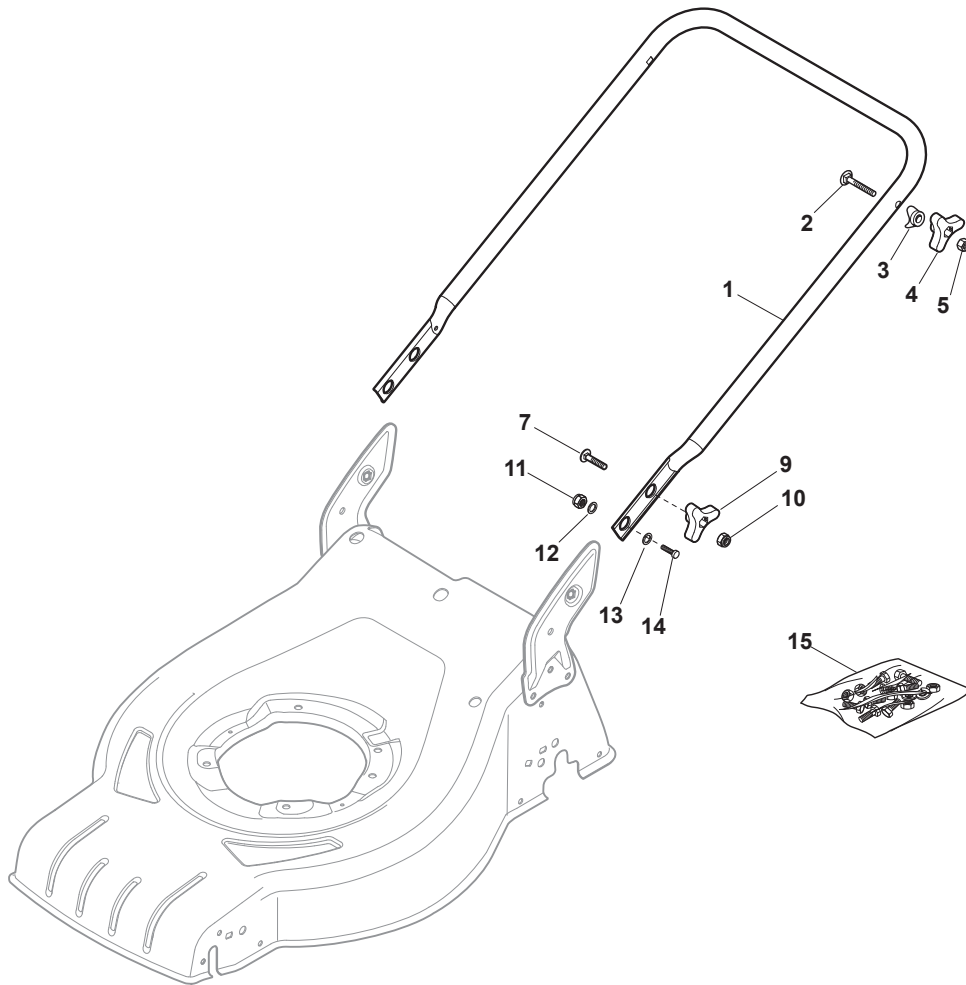

Fig.	Q.ty	Part No	Description	Notes
1	2	322545189/0	Plate	
2	1	322735597/1	Sector, Height Adjustment	
3	2	381005159/0	Wheel Support	
4	2	381003354/0	Lever, Height Adjustment	
5	2	122519811/0	Pin	
6	2	112521350/0	Washer	
7	2	112155000/0	Nut	
9	1	322735595/1	Sector, Height Adjustment	
10	2	322600247/0	Protection, Wheel	D. 180
11	4	112728698/0	Screw	
12	2	322545152/0	Plate	
13	1	381302817/0	Rear Wheel Axle	
14	1	122534131/0	Pin	
15	1	381003357/0	Wheels Rear Adj. Lever	
16	1	122446192/0	Spring	
17	1	112154510/0	Nut	
18	1	322600205/1	Protection, Wheel	
21	2	112521350/0	Washer	
22	2	112155000/0	Nut	

Fig.	Q.ty	Part No	Description	Notes
1	1	322226170/0	Mask, Black	
2	2	112728698/0	Screw	

Fig.	Q.ty	Part No	Description	Notes
1	1	381006737/0	Handle Lower Part	Black
2	2	112819110/0	Screw	
3	2	122671651/0	Washer	
5	2	112293200/0	Nut	
7	2	112818900/0	Screw	
10	2	112293200/0	Nut	
11	2	112155000/0	Nut	
12	2	112521350/0	Washer	
13	2	112369500/0	Elastic Washer	
14	2	112760605/0	Screw	

Fig.	Q.ty	Part No	Description	Notes
1	1	381006739/1	Handle, Upper Part	
1	1	381006745/1	Handle, Upper Part with sponge handgrip	
2	1	122430313/0	Guide Spring	
3	1	112521330/0	Washer	
4	1	112154510/0	Nut	
5	1	118390020/0	Conduit Clip	
6	1	181003363/1	Lever, Engine Brake Black	Black
7	1	181030056/0	Cable, Thread Engine Brake	B&S 575/550/500 Series and GGP 100cc / GGP /B&S Engine
8	1	112727783/0	Screw	
9	1	112154510/0	Nut	
10	1	181003364/0	Drive Control Lever	Black
11	1	381030051/0	Cable Rear Drive	
12	1	322551640/0	Plate	

Fig.	Q.ty	Part No	Description	Notes
1	4	112608600/0	Seeger	
2	1	122570120/1	Pinion Left	
3	1	122570110/1	Pinion Right	
4	2	322042066/0	Bushing	
5	2	112521371/0	Washer	
6	1	181003092/0	Gear Box	
7	1	122601909/0	Pulley	
8	1	112645700/0	Elastic Pin	
9	1	122033283/0	Adjustment Rod	
10	1	135063800/0	Trapezoidal Belt	
11	1	122041957/1	Bushing	
12	1	122450063/0	Spring	
13	1	322680009/0	Washer	
14	1	112154510/0	Nut	
15	1	122110230/0	Hub Cover	
16	2	122753000/0	Pin	