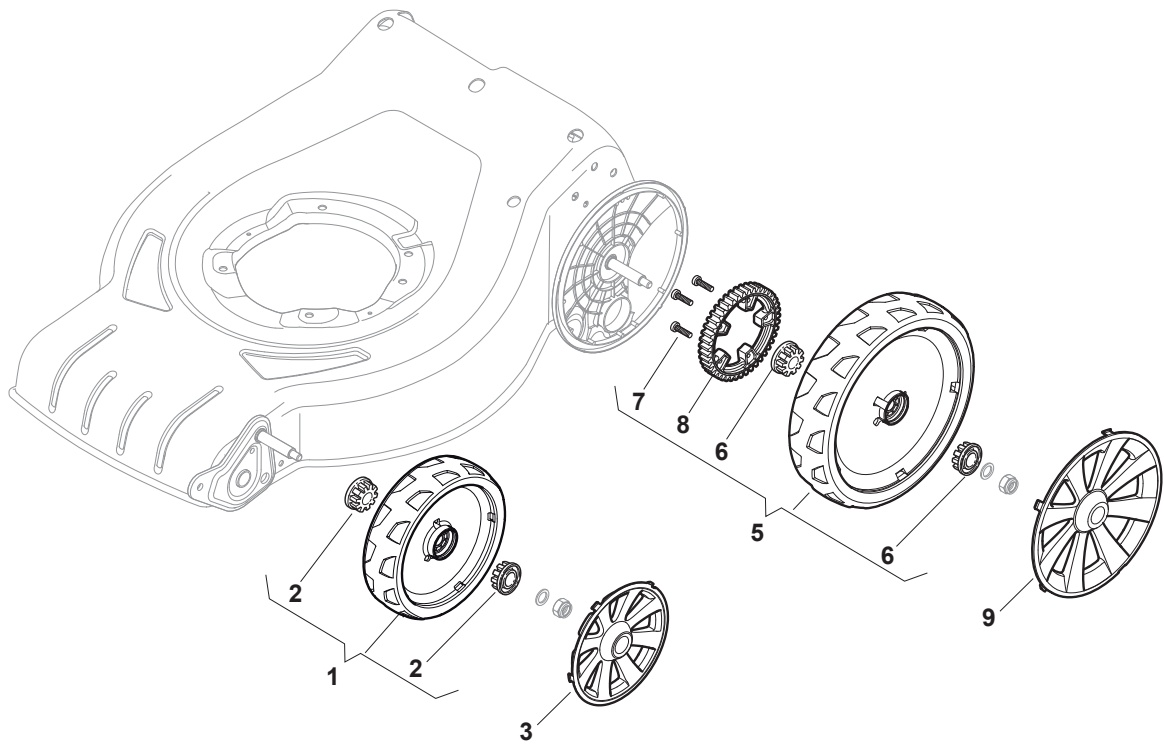

Fig.	Q.ty	Part No	Description	Notes
1	2	322545189/0	Plate	
2	1	322735597/1	Sector, Height Adjustment	
3	2	381005159/0	Wheel Support	
4	2	381003354/0	Lever, Height Adjustment	
5	2	122519811/0	Pin	
6	2	112521350/0	Washer	
7	2	112155000/0	Nut	
9	1	322735595/1	Sector, Height Adjustment	
10	2	322600247/0	Protection, Wheel	D. 180
11	4	112728698/0	Screw	
12	2	322545152/0	Plate	
13	1	381302817/0	Rear Wheel Axle	
14	1	122534131/0	Pin	
15	1	381003357/0	Wheels Rear Adj. Lever	
16	1	122446192/0	Spring	
17	1	112154510/0	Nut	
18	1	322600205/1	Protection, Wheel	
21	2	112521350/0	Washer	
22	2	112155000/0	Nut	

Fig.	Q.ty	Part No	Description	Notes
1	1	381006739/1	Handle, Upper Part	
1	1	381006745/1	Handle, Upper Part with sponge handgrip	
2	1	122430313/0	Guide Spring	
3	1	112521330/0	Washer	
4	1	112154510/0	Nut	
5	1	118390020/0	Conduit Clip	
6	1	181003363/1	Lever, Engine Brake Black	Black
7	1	181030056/0	Cable, Thread Engine Brake	B&S 575/550/500 Series and GGP 100cc / GGP /B&S Engine
8	1	112727783/0	Screw	
9	1	112154510/0	Nut	
10	1	181003364/0	Drive Control Lever	Black
11	1	381030051/0	Cable Rear Drive	
12	1	322551640/0	Plate	

Fig.	Q.ty	Part No	Description	Notes
1	4	112608600/0	Seeger	
2	1	122570120/1	Pinion Left	
3	1	122570110/1	Pinion Right	
4	2	322042066/0	Bushing	
5	2	112521371/0	Washer	
6	1	181003092/0	Gear Box	
7	1	122601909/0	Pulley	
8	1	112645700/0	Elastic Pin	
9	1	122033283/0	Adjustment Rod	
10	1	135063800/0	Trapezoidal Belt	
11	1	122041957/1	Bushing	
12	1	122450063/0	Spring	
13	1	322680009/0	Washer	
14	1	112154510/0	Nut	
15	1	122110230/0	Hub Cover	
16	2	122753000/0	Pin	

Fig.	Q.ty	Part No	Description	Notes
1	2	381007442/1	Wheel - Short Hub	
2	4	322042064/0	Bushing	
3	2	322110638/0	Hub Cap Grey	Grey
5	2	381007462/1	Wheel	
6	4	322042064/0	Bushing	
7	6	112728706/0	Screw	
8	2	322120117/0	Wheels Crown	
9	2	322110639/0	Hub Cap Grey	Grey