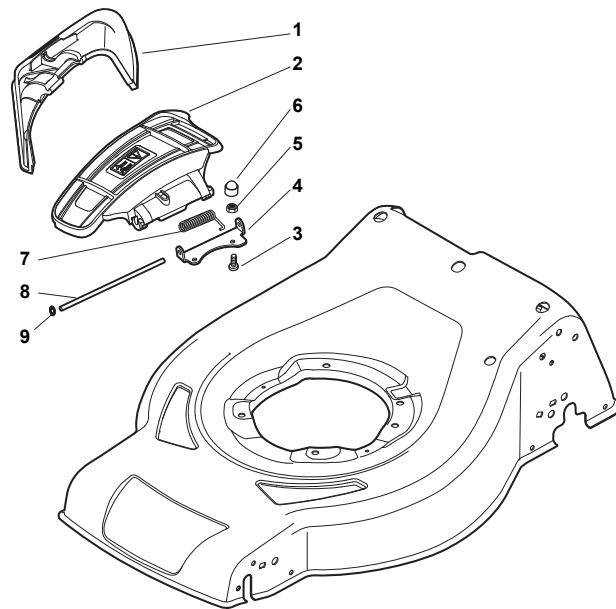

Catalogue des pieces de rechange - Spare parts catalogue

Modèle Année 2016 - Model Year 2016

SERIE - 3

Fig.	Q.ty	Part No	Description	Notes
1	1	381004617/0	Red Deck	
2	1	322108308/0	Rear Conveyor Assy	
3	6	112728699/0	Screw	
4	1	322108302/0	Rear Conveyor Assy	
5	6	112728699/0	Screw	
6	2	322545213/0	Plate	
7	1	381005167/0	Left Bracket	
8	6	112727801/0	Screw	
9	1	381005165/0	Right Bracket	
10	1	322060250/0	Belt Protection	
11	1	322140244/0	Mulching Plug	
12	2	112728530/0	Screw	

Fig.	Q.ty	Part No	Description	Notes
1	1	381302853/0	Front Wheel Axle	
2	2	322545142/0	Plate	
3	4	112728698/0	Screw	
4	2	112521350/0	Washer	
5	2	112155000/0	Nut	
6	2	112436051/0	Plate	
7	1	322869679/0	Rod, Height Adjustment	
8	2	122519823/0	Pin	
9	1	122446193/0	Spring	
11	4	112728698/0	Screw	
12	2	322545152/0	Plate	
13	1	381302849/0	Rear Wheel Axle	
14	1	122534131/0	Pin	
15	1	381003357/0	Wheels Rear Adj. Lever	
16	1	122446192/0	Spring	
17	1	112154510/0	Nut	
18	2	322600240/0	Protection, Wheel	
21	2	112521350/0	Washer	
22	2	112155000/0	Nut	

Fig.	Q.ty	Part No	Description	Notes
1	1	322108309/1	Rear Conveyor Assy	Black
2	1	322600314/0	Ejection Guard	
8	1	122517869/1	Pin	
3	2	112727803/0	Screw	
4	1	322806639/0	Fulcrum Pin	
5	2	112154510/0	Nut	
6	2	118203853/0	Screw	
7	1	122450456/0	Spring	
9	2	112604896/0	Crown Fastener	

Fig.	Q.ty	Part No	Description	Notes
1	1	381006739/1	Handle, Upper Part	
1	1	381006745/1	Handle, Upper Part with sponge handgrip	
2	1	122430313/0	Guide Spring	
3	1	112521330/0	Washer	
4	1	112154510/0	Nut	
5	1	118390020/0	Conduit Clip	
6	1	181003363/1	Lever, Engine Brake Black	Black
7	1	181030087/0	Cable, Thread Engine Brake	GGP /B&S Engine
8	1	112727783/0	Screw	
9	1	112154510/0	Nut	
10	1	181003364/0	Drive Control Lever	Black
11	1	381030051/0	Cable Rear Drive	
12	1	322551640/0	Plate	