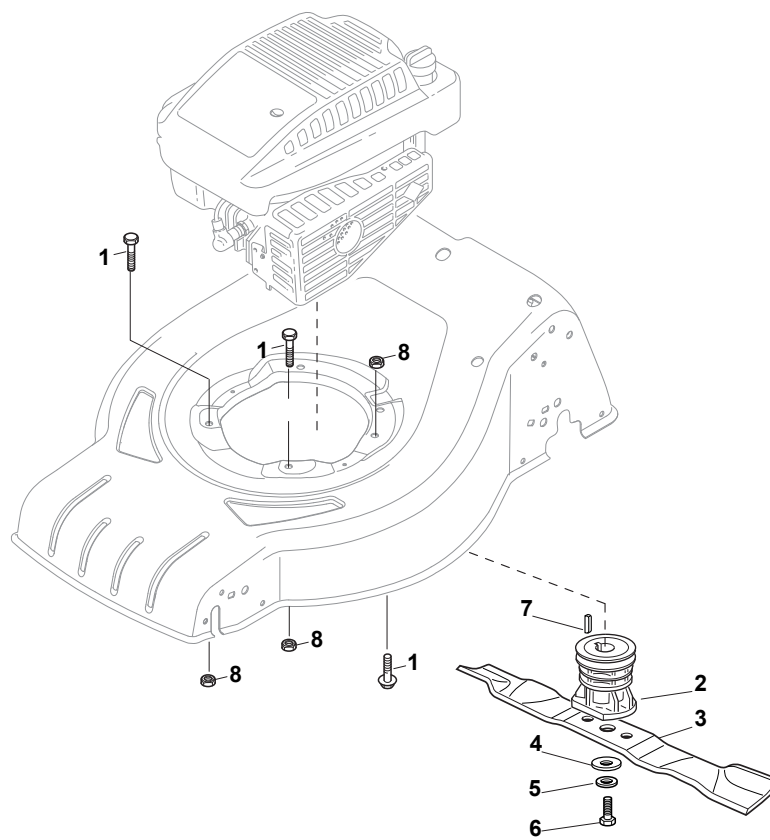

Fig.	Q.ty	Part No	Description	Notes
1	1	381302853/0	Front Wheel Axle	
2	2	322545142/0	Plate	
3	4	112728698/0	Screw	
4	2	112521350/0	Washer	
5	2	112155000/0	Nut	
6	2	112436051/0	Plate	
7	1	322869679/0	Rod, Height Adjustment	
8	2	122519823/0	Pin	
9	1	122446193/0	Spring	
11	4	112728698/0	Screw	
12	2	322545152/0	Plate	
13	1	381302849/0	Rear Wheel Axle	
14	1	122534131/0	Pin	
15	1	381003357/0	Wheels Rear Adj. Lever	
16	1	122446192/0	Spring	
17	1	112154510/0	Nut	
18	2	322600240/0	Protection, Wheel	
21	2	112521350/0	Washer	
22	2	112155000/0	Nut	

Fig.	Q.ty	Part No	Description	Notes
1	1	381006739/1	Handle, Upper Part	
1	1	381006745/1	Handle, Upper Part with sponge handgrip	
2	1	122430313/0	Guide Spring	
3	1	112521330/0	Washer	
4	1	112154510/0	Nut	
5	1	118390020/0	Conduit Clip	
6	1	181003363/1	Lever, Engine Brake Black	Black
7	1	181030087/0	Cable, Thread Engine Brake	GGP /B&S Engine
8	1	112727783/0	Screw	
9	1	112154510/0	Nut	
10	1	181003364/0	Drive Control Lever	Black
11	1	381030051/0	Cable Rear Drive	
12	1	322551640/0	Plate	

Fig.	Q.ty	Part No	Description	Notes
1	4	112608600/0	Seeger	
2	1	122570134/0	Left Pinion	
3	1	122570133/0	Right Pinion	
4	2	322042067/0	Bushing	
5	2	112521371/0	Washer	
6	1	181003092/0	Gear Box	
7	1	122601904/0	Pulley	
8	1	112645700/0	Elastic Pin	
9	1	122033283/0	Adjustment Rod	
10	1	135064196/0	Belt	
11	1	122041957/1	Bushing	
12	1	122450063/0	Spring	
13	1	322680009/0	Washer	
14	1	112154510/0	Nut	
15	1	122110230/0	Hub Cover	
16	2	122753000/0	Pin	

Fig.	Q.ty	Part No	Description	Notes
9	2	322110786/0	Hub Cap Grey	Grey
1	2	381007435/1	Wheel	
2	4	322042064/0	Bushing	
5	2	381007436/1	Wheel	
6	4	322042064/0	Bushing	
7	6	112728706/0	Screw	

Fig.	Q.ty	Part No	Description	Notes
1	2	112691100/0	Screw	
1	1	112691800/0	Screw	
2	1	122465607/3	Hub With Pulley, Crankshaft Ø 22.2	
3	1	181004459/0	Blade	
4	1	122160400/0	Elastic Disc	
5	1	112523080/0	Washer	
6	1	112735698/0	Screw	
7	1	112139100/0	Feather, Crankshaft Ø 22	
8	3	112154210/0	Nut	