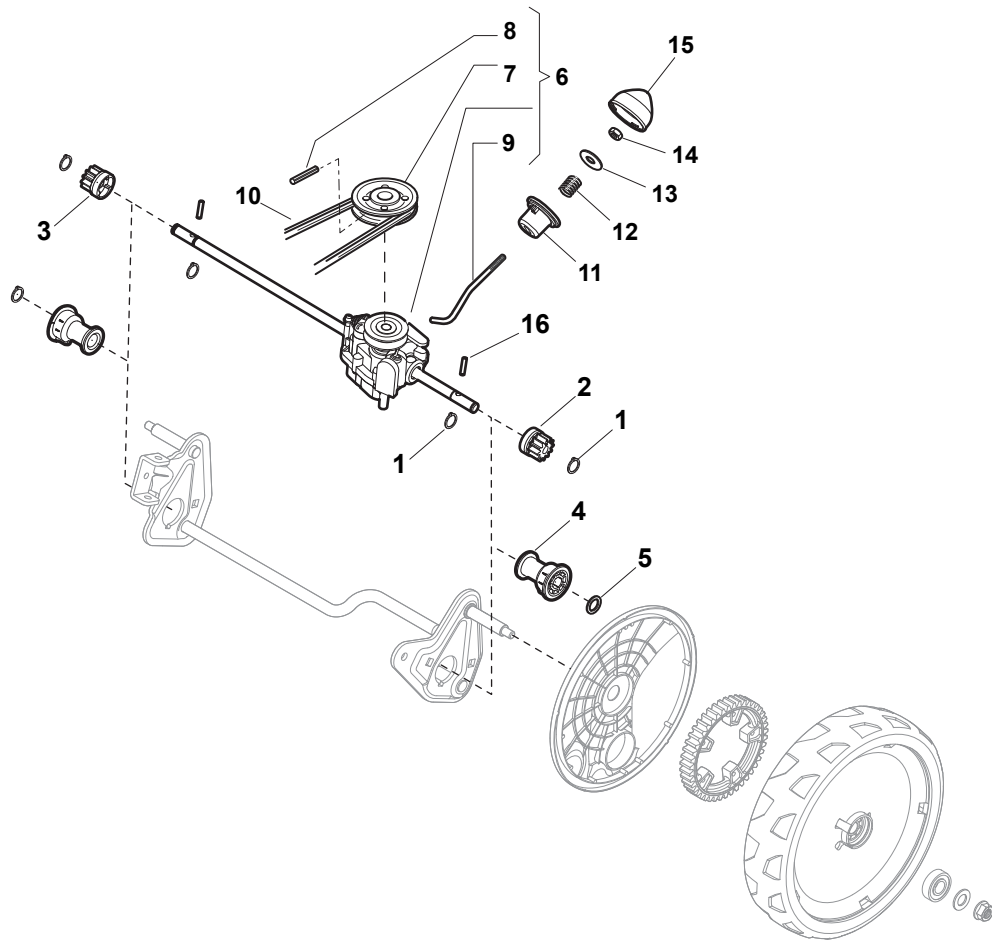

Fig.	Q.ty	Part No	Description	Notes
1	1	381302853/0	Front Wheel Axle	
2	2	322545142/0	Plate	
3	4	112728698/0	Screw	
4	2	112521350/0	Washer	
5	2	112155000/0	Nut	
6	2	112436051/0	Plate	
7	1	322869679/0	Rod, Height Adjustment	
8	2	122519823/0	Pin	
9	1	122446193/0	Spring	
11	4	112728698/0	Screw	
12	2	322545152/0	Plate	
13	1	381302849/0	Rear Wheel Axle	
14	1	122534131/0	Pin	
15	1	381003357/0	Wheels Rear Adj. Lever	
16	1	122446192/0	Spring	
17	1	112154510/0	Nut	
18	2	322600240/0	Protection, Wheel	
21	2	112521350/0	Washer	
22	2	112155000/0	Nut	

Fig.	Q.ty	Part No	Description	Notes
1	1	381006739/1	Handle, Upper Part	
1	1	381006745/1	Handle, Upper Part with sponge handgrip	
2	1	122430313/0	Guide Spring	
3	1	112521330/0	Washer	
4	1	112154510/0	Nut	
5	1	118390020/0	Conduit Clip	
6	1	181003363/1	Lever, Engine Brake Black	Black
7	1	181030087/0	Cable, Thread Engine Brake	GGP /B&S Engine
8	1	112727783/0	Screw	
9	1	112154510/0	Nut	
10	1	181003364/0	Drive Control Lever	Black
11	1	381030051/0	Cable Rear Drive	
12	1	322551640/0	Plate	

Fig.	Q.ty	Part No	Description	Notes
1	4	112608600/0	Seeger	
2	1	122570134/0	Left Pinion	
3	1	122570133/0	Right Pinion	
4	2	322042067/0	Bushing	
5	2	112521371/0	Washer	
6	1	181003092/0	Gear Box	
7	1	122601904/0	Pulley	
8	1	112645700/0	Elastic Pin	
9	1	122033283/0	Adjustment Rod	
10	1	135064196/0	Belt	
11	1	122041957/1	Bushing	
12	1	122450063/0	Spring	
13	1	322680009/0	Washer	
14	1	112154510/0	Nut	
15	1	122110230/0	Hub Cover	
16	2	122753000/0	Pin	

Fig.	Q.ty	Part No	Description	Notes
9	2	322110786/0	Hub Cap Grey	Grey
1	2	381007435/1	Wheel	
2	4	322042064/0	Bushing	
5	2	381007436/1	Wheel	
6	4	322042064/0	Bushing	
7	6	112728706/0	Screw	

Fig.	Q.ty	Part No	Description	Notes
1	2	112691100/0	Screw	
1	1	112691800/0	Screw	
2	1	122465607/3	Hub With Pulley, Crankshaft Ø 22.2	
3	1	181004459/0	Blade	
4	1	122160400/0	Elastic Disc	
5	1	112523080/0	Washer	
6	1	112735698/0	Screw	
7	1	112139100/0	Feather, Crankshaft Ø 22	
8	3	112154210/0	Nut	