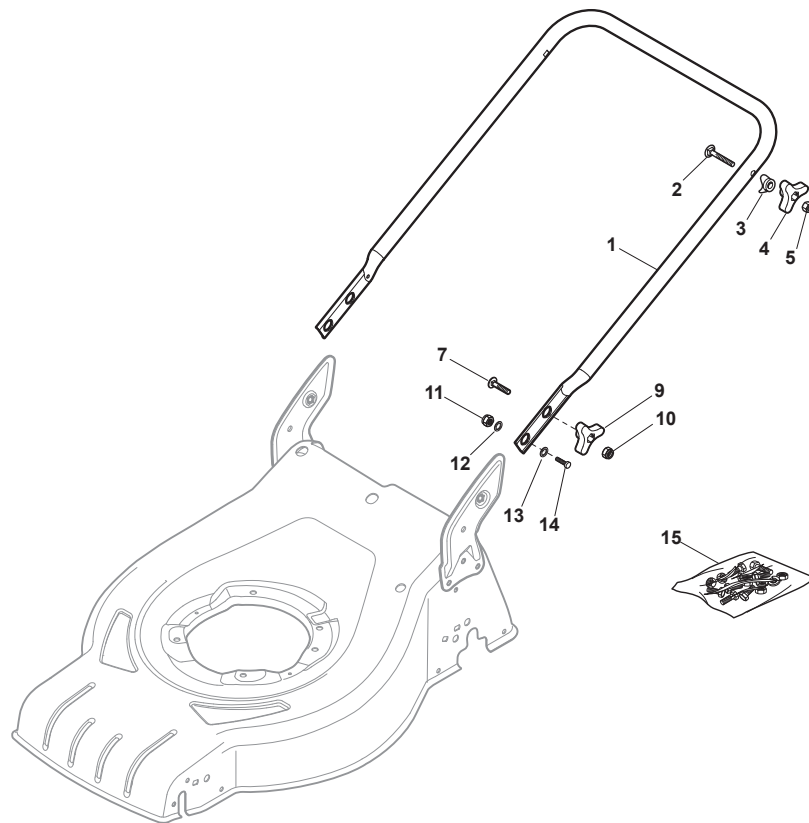

Fig.	Q.ty	Part No	Description	Notes
1	1	381302853/0	Front Wheel Axle	
2	2	322545142/0	Plate	
3	4	112728698/0	Screw	
4	2	112521350/0	Washer	
5	2	112155000/0	Nut	
6	2	112436051/0	Plate	
7	1	322869679/0	Rod, Height Adjustment	
8	2	122519823/0	Pin	
9	1	122446193/0	Spring	
11	4	112728698/0	Screw	
12	2	322545152/0	Plate	
13	1	381302849/0	Rear Wheel Axle	
14	1	122534131/0	Pin	
15	1	381003357/0	Wheels Rear Adj. Lever	
16	1	122446192/0	Spring	
17	1	112154510/0	Nut	
18	2	322600240/0	Protection, Wheel	
21	2	112521350/0	Washer	
22	2	112155000/0	Nut	

WBH Petrol Steel Mask

Issue 51 - 2015

Fig.	Q.ty	Part No	Description	Notes
1	1	322226171/0	Mask, Black	
2	2	112728698/0	Screw	

Fig.	Q.ty	Part No	Description	Notes
2	2	112819110/0	Screw	
3	2	122671651/0	Washer	
4	2	322399846/0	Red Knob	Red
5	2	112293200/0	Nut	
7	2	112818900/0	Screw	
9	2	322399846/0	Red Knob	Red
10	2	112293200/0	Nut	
11	2	112155000/0	Nut	
12	2	112521350/0	Washer	
13	2	112369500/0	Elastic Washer	
14	2	112760605/0	Screw	
15	1	381008695/0	Outfit, Screws	Red
1	1	381006785/0	Handle Lower Part	Black

Fig.	Q.ty	Part No	Description	Notes
1	1	381006739/1	Handle, Upper Part	
1	1	381006745/1	Handle, Upper Part with sponge handgrip	
2	1	122430313/0	Guide Spring	
3	1	112521330/0	Washer	
4	1	112154510/0	Nut	
5	1	118390020/0	Conduit Clip	
6	1	181003363/1	Lever, Engine Brake Black	Black
7	1	181030087/0	Cable, Thread Engine Brake	GGP /B&S Engine
8	1	112727783/0	Screw	
9	1	112154510/0	Nut	
10	1	181003364/0	Drive Control Lever	Black
11	1	381030051/0	Cable Rear Drive	
12	1	322551640/0	Plate	

Fig.	Q.ty	Part No	Description	Notes
1	4	112608600/0	Seeger	
2	1	122570134/0	Left Pinion	
3	1	122570133/0	Right Pinion	
4	2	322042067/0	Bushing	
5	2	112521371/0	Washer	
6	1	181003092/0	Gear Box	
7	1	122601904/0	Pulley	
8	1	112645700/0	Elastic Pin	
9	1	122033283/0	Adjustment Rod	
10	1	135064196/0	Belt	
11	1	122041957/1	Bushing	
12	1	122450063/0	Spring	
13	1	322680009/0	Washer	
14	1	112154510/0	Nut	
15	1	122110230/0	Hub Cover	
16	2	122753000/0	Pin	