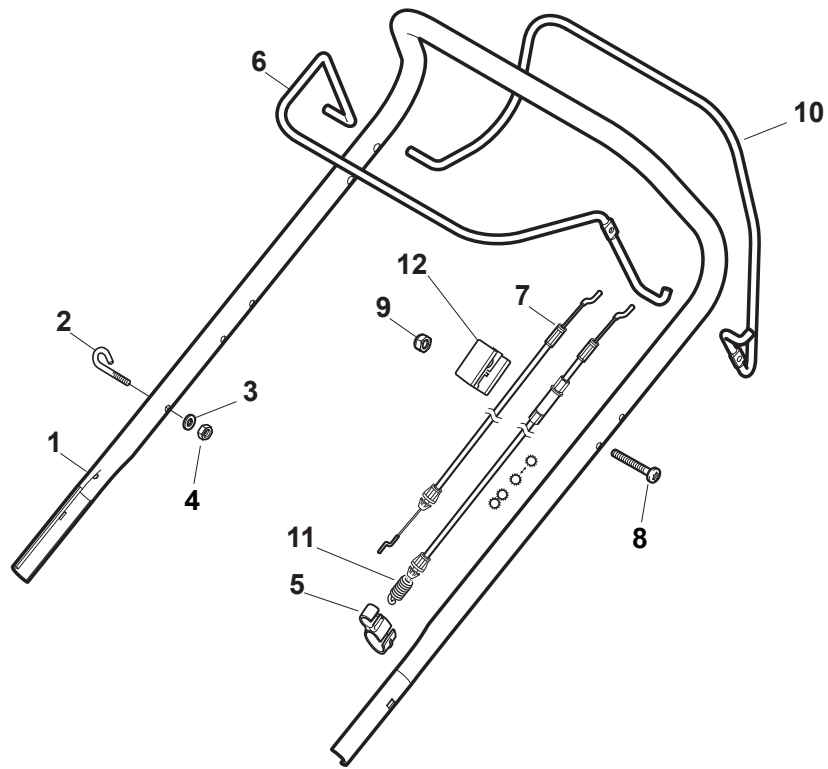

Fig.	Q.ty	Part No	Description	Notes
1	1	381302853/0	Front Wheel Axle	
2	2	322545142/0	Plate	
3	4	112728698/0	Screw	
4	2	112521350/0	Washer	
5	2	112155000/0	Nut	
6	2	112436051/0	Plate	
7	1	322869679/0	Rod, Height Adjustment	
8	2	122519823/0	Pin	
9	1	122446193/0	Spring	
11	4	112728698/0	Screw	
12	2	322545152/0	Plate	
13	1	381302849/0	Rear Wheel Axle	
14	1	122534131/0	Pin	
15	1	381003357/0	Wheels Rear Adj. Lever	
16	1	122446192/0	Spring	
17	1	112154510/0	Nut	
18	2	322600240/0	Protection, Wheel	
21	2	112521350/0	Washer	
22	2	112155000/0	Nut	

Fig.	Q.ty	Part No	Description	Notes
1	1	322108309/1	Rear Conveyor Assy	Black
2	1	322600314/0	Ejection Guard	
8	1	122517869/1	Pin	
3	2	112727803/0	Screw	
4	1	322806639/0	Fulcrum Pin	
5	2	112154510/0	Nut	
6	2	118203853/0	Screw	
7	1	122450456/0	Spring	
9	2	112604896/0	Crown Fastener	

Fig.	Q.ty	Part No	Description	Notes
1	1	381006739/1	Handle, Upper Part	
1	1	381006745/1	Handle, Upper Part with sponge handgrip	
2	1	122430313/0	Guide Spring	
3	1	112521330/0	Washer	
4	1	112154510/0	Nut	
5	1	118390020/0	Conduit Clip	
6	1	181003363/1	Lever, Engine Brake Black	Black
7	1	181030087/0	Cable, Thread Engine Brake	GGP /B&S Engine
8	1	112727783/0	Screw	
9	1	112154510/0	Nut	
10	1	181003364/0	Drive Control Lever	Black
11	1	381030051/0	Cable Rear Drive	
12	1	322551640/0	Plate	

Fig.	Q.ty	Part No	Description	Notes
1	4	112608600/0	Seeger	
2	1	122570134/0	Left Pinion	
3	1	122570133/0	Right Pinion	
4	2	322042067/0	Bushing	
5	2	112521371/0	Washer	
6	1	181003092/0	Gear Box	
7	1	122601904/0	Pulley	
8	1	112645700/0	Elastic Pin	
9	1	122033283/0	Adjustment Rod	
10	1	135064196/0	Belt	
11	1	122041957/1	Bushing	
12	1	122450063/0	Spring	
13	1	322680009/0	Washer	
14	1	112154510/0	Nut	
15	1	122110230/0	Hub Cover	
16	2	122753000/0	Pin	