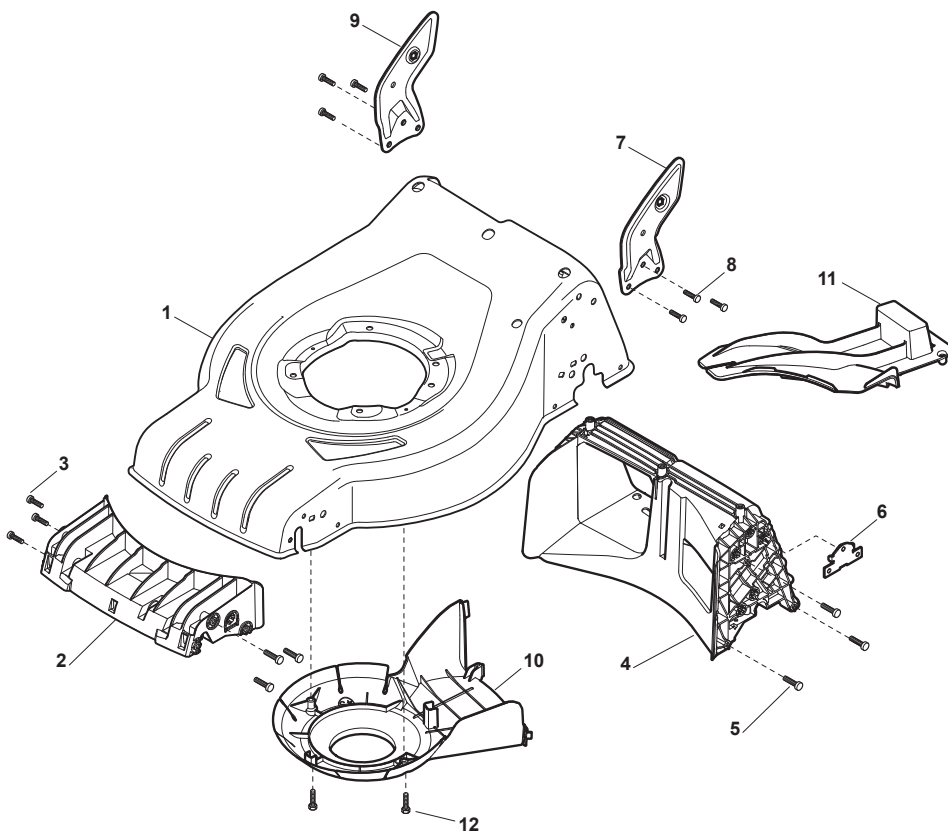

Catalogue des pieces de rechange - Spare parts catalogue

Modèle Année 2016 - Model Year 2016

SERIE - 3

Fig.	Q.ty	Part No	Description	Notes
1	1	381004617/0	Red Deck	
2	1	322108308/0	Rear Conveyor Assy	
3	6	112728699/0	Screw	
4	1	322108302/0	Rear Conveyor Assy	
5	6	112728699/0	Screw	
6	2	322545213/0	Plate	
7	1	381005167/0	Left Bracket	
8	6	112727801/0	Screw	
9	1	381005165/0	Right Bracket	
10	1	322060250/0	Belt Protection	
11	1	322140244/0	Mulching Plug	
12	2	112728530/0	Screw	

Fig.	Q.ty	Part No	Description	Notes
1	1	381302853/0	Front Wheel Axle	
2	2	322545142/0	Plate	
3	4	112728698/0	Screw	
4	2	112521350/0	Washer	
5	2	112155000/0	Nut	
6	2	112436051/0	Plate	
7	1	322869679/0	Rod, Height Adjustment	
8	2	122519823/0	Pin	
9	1	122446193/0	Spring	
11	4	112728698/0	Screw	
12	2	322545152/0	Plate	
13	1	381302849/0	Rear Wheel Axle	
14	1	122534131/0	Pin	
15	1	381003357/0	Wheels Rear Adj. Lever	
16	1	122446192/0	Spring	
17	1	112154510/0	Nut	
18	2	322600240/0	Protection, Wheel	
21	2	112521350/0	Washer	
22	2	112155000/0	Nut	

Fig.	Q.ty	Part No	Description	Notes
1	1	322108309/1	Rear Conveyor Assy	Black
2	1	322600314/0	Ejection Guard	
8	1	122517869/1	Pin	
3	2	112727803/0	Screw	
4	1	322806639/0	Fulcrum Pin	
5	2	112154510/0	Nut	
6	2	118203853/0	Screw	
7	1	122450456/0	Spring	
9	2	112604896/0	Crown Fastener	

Fig.	Q.ty	Part No	Description	Notes
1	1	381006739/1	Handle, Upper Part	
1	1	381006745/1	Handle, Upper Part with sponge handgrip	
2	1	122430313/0	Guide Spring	
3	1	112521330/0	Washer	
4	1	112154510/0	Nut	
5	1	118390020/0	Conduit Clip	
6	1	181003363/1	Lever, Engine Brake Black	Black
7	1	181030087/0	Cable, Thread Engine Brake	GGP /B&S Engine
8	1	112727783/0	Screw	
9	1	112154510/0	Nut	
10	1	181003364/0	Drive Control Lever	Black
11	1	381030051/0	Cable Rear Drive	
12	1	322551640/0	Plate	