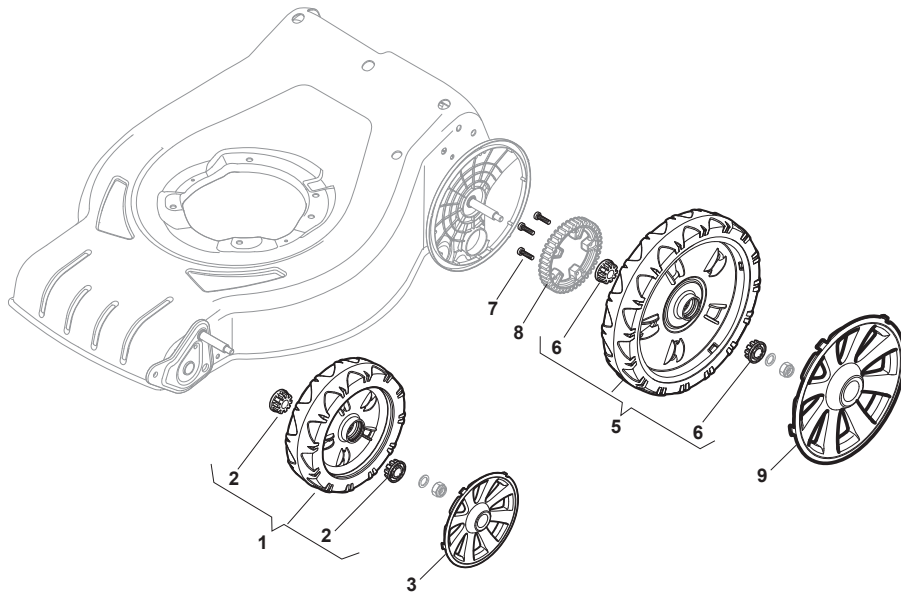

Fig.	Q.ty	Part No	Description	Notes
1	1	381302853/0	Front Wheel Axle	
2	2	322545142/0	Plate	
3	4	112728698/0	Screw	
4	2	112521350/0	Washer	
5	2	112155000/0	Nut	
6	2	112436051/0	Plate	
7	1	322869679/0	Rod, Height Adjustment	
8	2	122519823/0	Pin	
9	1	122446193/0	Spring	
11	4	112728698/0	Screw	
12	2	322545152/0	Plate	
13	1	381302849/0	Rear Wheel Axle	
14	1	122534131/0	Pin	
15	1	381003357/0	Wheels Rear Adj. Lever	
16	1	122446192/0	Spring	
17	1	112154510/0	Nut	
18	2	322600240/0	Protection, Wheel	
21	2	112521350/0	Washer	
22	2	112155000/0	Nut	

Fig.	Q.ty	Part No	Description	Notes
1	1	381006739/1	Handle, Upper Part	
1	1	381006745/1	Handle, Upper Part with sponge handgrip	
2	1	122430313/0	Guide Spring	
3	1	112521330/0	Washer	
4	1	112154510/0	Nut	
5	1	118390020/0	Conduit Clip	
6	1	181003363/1	Lever, Engine Brake Black	Black
7	1	181030087/0	Cable, Thread Engine Brake	GGP /B&S Engine
8	1	112727783/0	Screw	
9	1	112154510/0	Nut	
10	1	181003364/0	Drive Control Lever	Black
11	1	381030051/0	Cable Rear Drive	
12	1	322551640/0	Plate	

Fig.	Q.ty	Part No	Description	Notes
1	4	112608600/0	Seeger	
2	1	122570134/0	Left Pinion	
3	1	122570133/0	Right Pinion	
4	2	322042067/0	Bushing	
5	2	112521371/0	Washer	
6	1	181003092/0	Gear Box	
7	1	122601904/0	Pulley	
8	1	112645700/0	Elastic Pin	
9	1	122033283/0	Adjustment Rod	
10	1	135064196/0	Belt	
11	1	122041957/1	Bushing	
12	1	122450063/0	Spring	
13	1	322680009/0	Washer	
14	1	112154510/0	Nut	
15	1	122110230/0	Hub Cover	
16	2	122753000/0	Pin	

Fig.	Q.ty	Part No	Description	Notes
9	2	322110786/0	Hub Cap Grey	Grey
1	2	381007435/1	Wheel	
2	4	322042064/0	Bushing	
5	2	381007436/1	Wheel	
6	4	322042064/0	Bushing	
7	6	112728706/0	Screw	

Fig.	Q.ty	Part No	Description	Notes
1	2	112691100/0	Screw	
1	1	112691800/0	Screw	
2	1	122465607/3	Hub With Pulley, Crankshaft Ø 22.2	
3	1	181004459/0	Blade	
4	1	122160400/0	Elastic Disc	
5	1	112523080/0	Washer	
6	1	112735698/0	Screw	
7	1	112139100/0	Feather, Crankshaft Ø 22	
8	3	112154210/0	Nut	