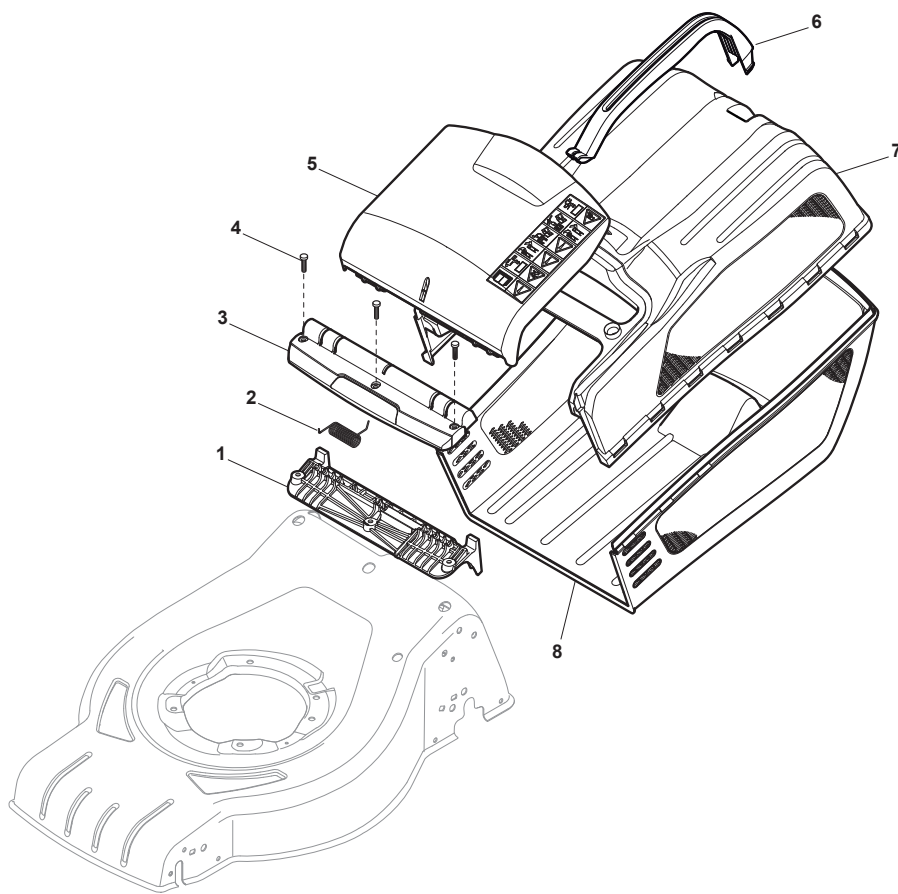

Fig.	Q.ty	Part No	Description	Notes
1	4	112608600/0	Seeger	
2	1	122570134/0	Left Pinion	
3	1	122570133/0	Right Pinion	
4	2	322042067/0	Bushing	
5	2	112521371/0	Washer	
6	1	181003092/0	Gear Box	
7	1	122601904/0	Pulley	
8	1	112645700/0	Elastic Pin	
9	1	122033283/0	Adjustment Rod	
10	1	135064196/0	Belt	
11	1	122041957/1	Bushing	
12	1	122450063/0	Spring	
13	1	322680009/0	Washer	
14	1	112154510/0	Nut	
15	1	122110230/0	Hub Cover	
16	2	122753000/0	Pin	

Fig.	Q.ty	Part No	Description	Notes
9	2	322110786/0	Hub Cap Grey	Grey
1	2	381007435/1	Wheel	
2	4	322042064/0	Bushing	
5	2	381007436/1	Wheel	
6	4	322042064/0	Bushing	
7	6	112728706/0	Screw	

Fig.	Q.ty	Part No	Description	Notes
1	2	112691100/0	Screw	
1	1	112691800/0	Screw	
2	1	122465607/3	Hub With Pulley, Crankshaft Ø 22.2	
3	1	181004459/0	Blade	
4	1	122160400/0	Elastic Disc	
5	1	112523080/0	Washer	
6	1	112735698/0	Screw	
7	1	112139100/0	Feather, Crankshaft Ø 22	
8	3	112154210/0	Nut	