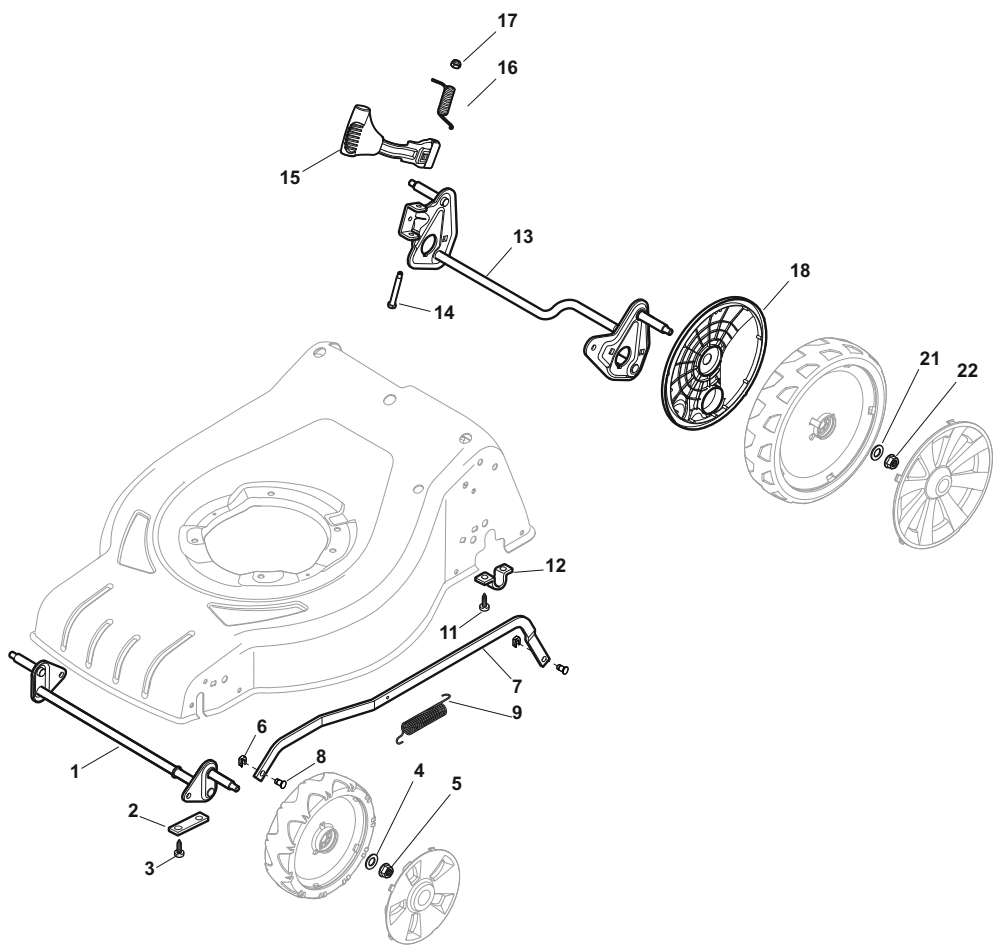

Catalogue des pieces de rechange - Spare parts catalogue

Modèle Année 2016 - Model Year 2016

SERIE - 3

Fig.	Q.ty	Part No	Description	Notes
1	1	381004617/0	Red Deck	
2	1	322108308/0	Rear Conveyor Assy	
3	6	112728699/0	Screw	
4	1	322108302/0	Rear Conveyor Assy	
5	6	112728699/0	Screw	
6	2	322545213/0	Plate	
7	1	381005167/0	Left Bracket	
8	6	112727801/0	Screw	
9	1	381005165/0	Right Bracket	
10	1	322060250/0	Belt Protection	
11	1	322140244/0	Mulching Plug	
12	2	112728530/0	Screw	

Fig.	Q.ty	Part No	Description	Notes
1	1	381302853/0	Front Wheel Axle	
2	2	322545142/0	Plate	
3	4	112728698/0	Screw	
4	2	112521350/0	Washer	
5	2	112155000/0	Nut	
6	2	112436051/0	Plate	
7	1	322869679/0	Rod, Height Adjustment	
8	2	122519823/0	Pin	
9	1	122446193/0	Spring	
11	4	112728698/0	Screw	
12	2	322545152/0	Plate	
13	1	381302849/0	Rear Wheel Axle	
14	1	122534131/0	Pin	
15	1	381003357/0	Wheels Rear Adj. Lever	
16	1	122446192/0	Spring	
17	1	112154510/0	Nut	
18	2	322600240/0	Protection, Wheel	
21	2	112521350/0	Washer	
22	2	112155000/0	Nut	

Fig.	Q.ty	Part No	Description	Notes
1	1	322108309/1	Rear Conveyor Assy	Black
2	1	322600314/0	Ejection Guard	
8	1	122517869/1	Pin	
3	2	112727803/0	Screw	
4	1	322806639/0	Fulcrum Pin	
5	2	112154510/0	Nut	
6	2	118203853/0	Screw	
7	1	122450456/0	Spring	
9	2	112604896/0	Crown Fastener	

Fig.	Q.ty	Part No	Description	Notes
1	1	381006739/1	Handle, Upper Part	
1	1	381006745/1	Handle, Upper Part with sponge handgrip	
2	1	122430313/0	Guide Spring	
3	1	112521330/0	Washer	
4	1	112154510/0	Nut	
5	1	118390020/0	Conduit Clip	
6	1	181003363/1	Lever, Engine Brake Black	Black
7	1	181030087/0	Cable, Thread Engine Brake	GGP /B&S Engine
8	1	112727783/0	Screw	
9	1	112154510/0	Nut	
10	1	181003364/0	Drive Control Lever	Black
11	1	381030051/0	Cable Rear Drive	
12	1	322551640/0	Plate	