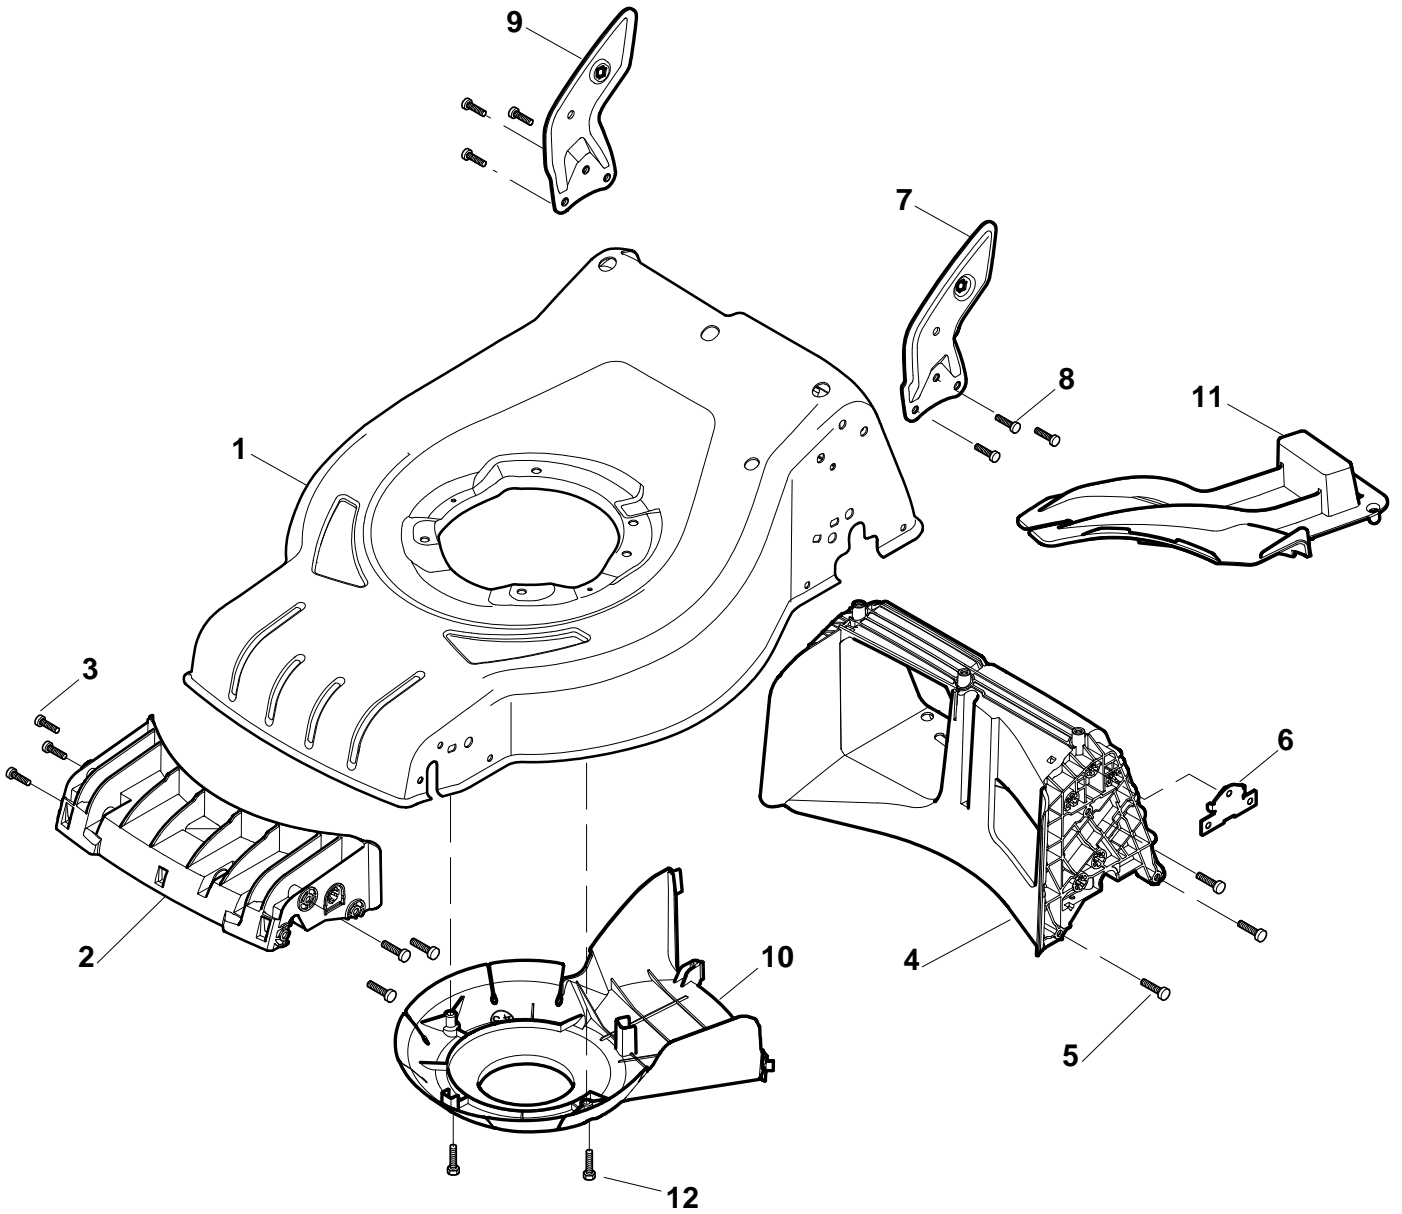

Châssis

/ Deck

Pos.	Part no.	Q.ty	Description	Description
1	381004550/0	1	Châssis Noire	Deck Black
1	381004615/0	1	Châssis Rouge	Deck Red
2	322108308/0	1	Ens. Convoyeur Post.	Rear Conveyor Assy
3	112728699/0	6	Vis	Screw
4	322108302/0	1	Ens. Convoyeur Post.	Rear Conveyor Assy
5	112728699/0	6	Vis	Screw
6	322545213/0	2	Plaque	Plate
7	381005167/0	1	Bride G	Bracket, L
8	112727801/0	6	Vis	Screw
9	381005165/0	1	Bride D	Bracket, R
10	322060250/0	1	Protection Courroie	Protection, Belt
11	322140244/0	1	Bouchon Mulching	Mulching Plug
12	12728530/0	2	Vis	Screw