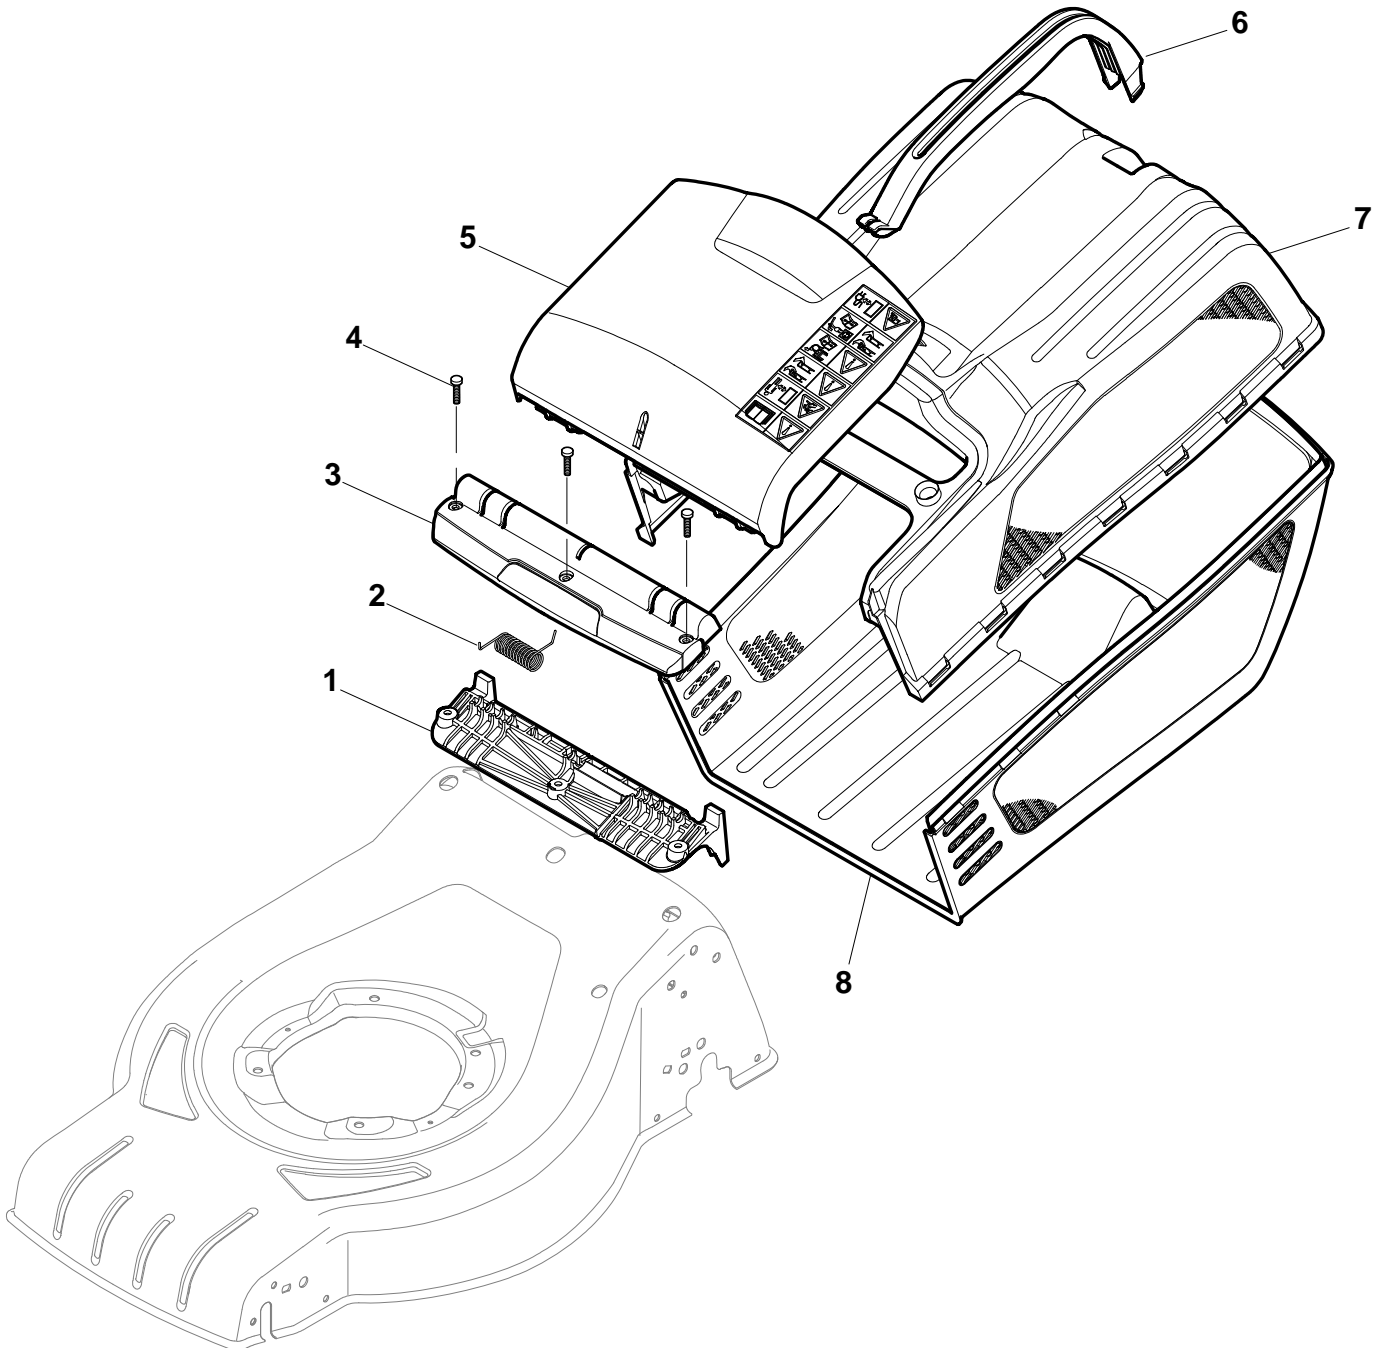

Pos.	Part no.	Q.ty	Description	Description
1	322785331/0	1	Support	Support
2	122450464/0	1	Ressort	Spring
3	322109556/0	1	Couvre , Jaune	Cover, Yellow
3	322109557/0	1	Couvercle, Gris	Cover, Grey
4	112728699/0	3	Vis	Screw
5	322600214/1	1	Pare-Pierres, Jaune	Stone-Guard Yellow
5	322600216/1	1	Pare-Pierres, Gris	Stone-Guard Grey
6	322393645/0	1	Poignée	Handle
7	322486263/0	1	Sac, Partie Superieure	Grassbox Upper Part
8	322486267/0	1	Sac, Partie Inferieure	Grassbox Lower Part