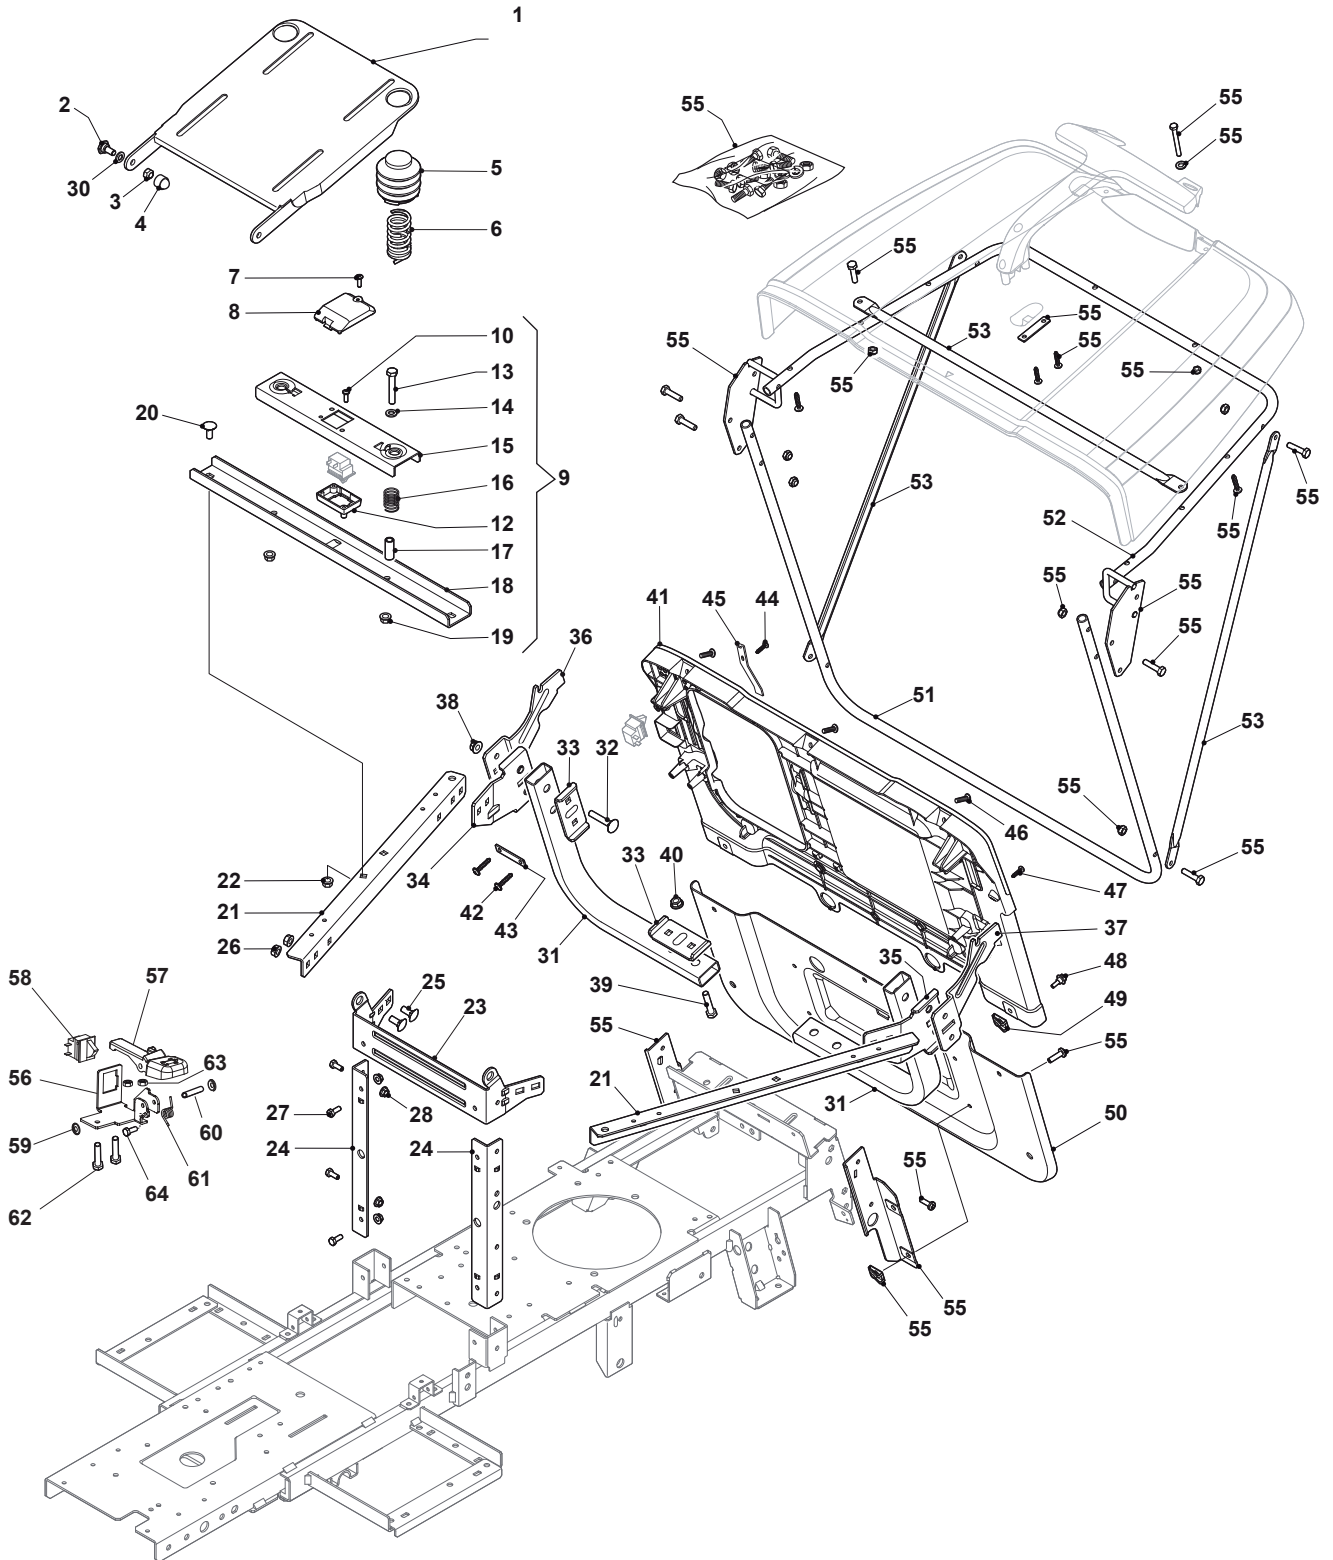

Utgåva Issue 2 - 2016		Kaross Chassis			
Pos. Fig.	Antal Q.ty	Art nr Part No	Benämning	Description	Anmärkning Notes
51	1	384801145/0	Ram, främre	Grasscatcher Frame	
52	1	384801147/0	Ram, övre	Grasscatcher Upper Frame	
53	3	327650133/0	OberteilStärkung	Upper Stiffening	
55	1	384180218/1	Skruvsats	Outfit, Screws	
56	1	327772241/0	Fäste	Clamp	
57	1	327500065/0	Pedal	Pedal	
58	1	119410614/0	Mikrobrytare	Microswitch	
59	2	112604896/0	Starlock P6493 6	Crown Fastener	
60	1	122517866/0	Stift	Pin	
61	1	122450457/0	Fjäder	Safety Spring	
62	2	112791400/0	Skruv	Screw	
63	2	112292102/0	Mutter	Nut	
64	1	112728440/0	Skruv	Screw