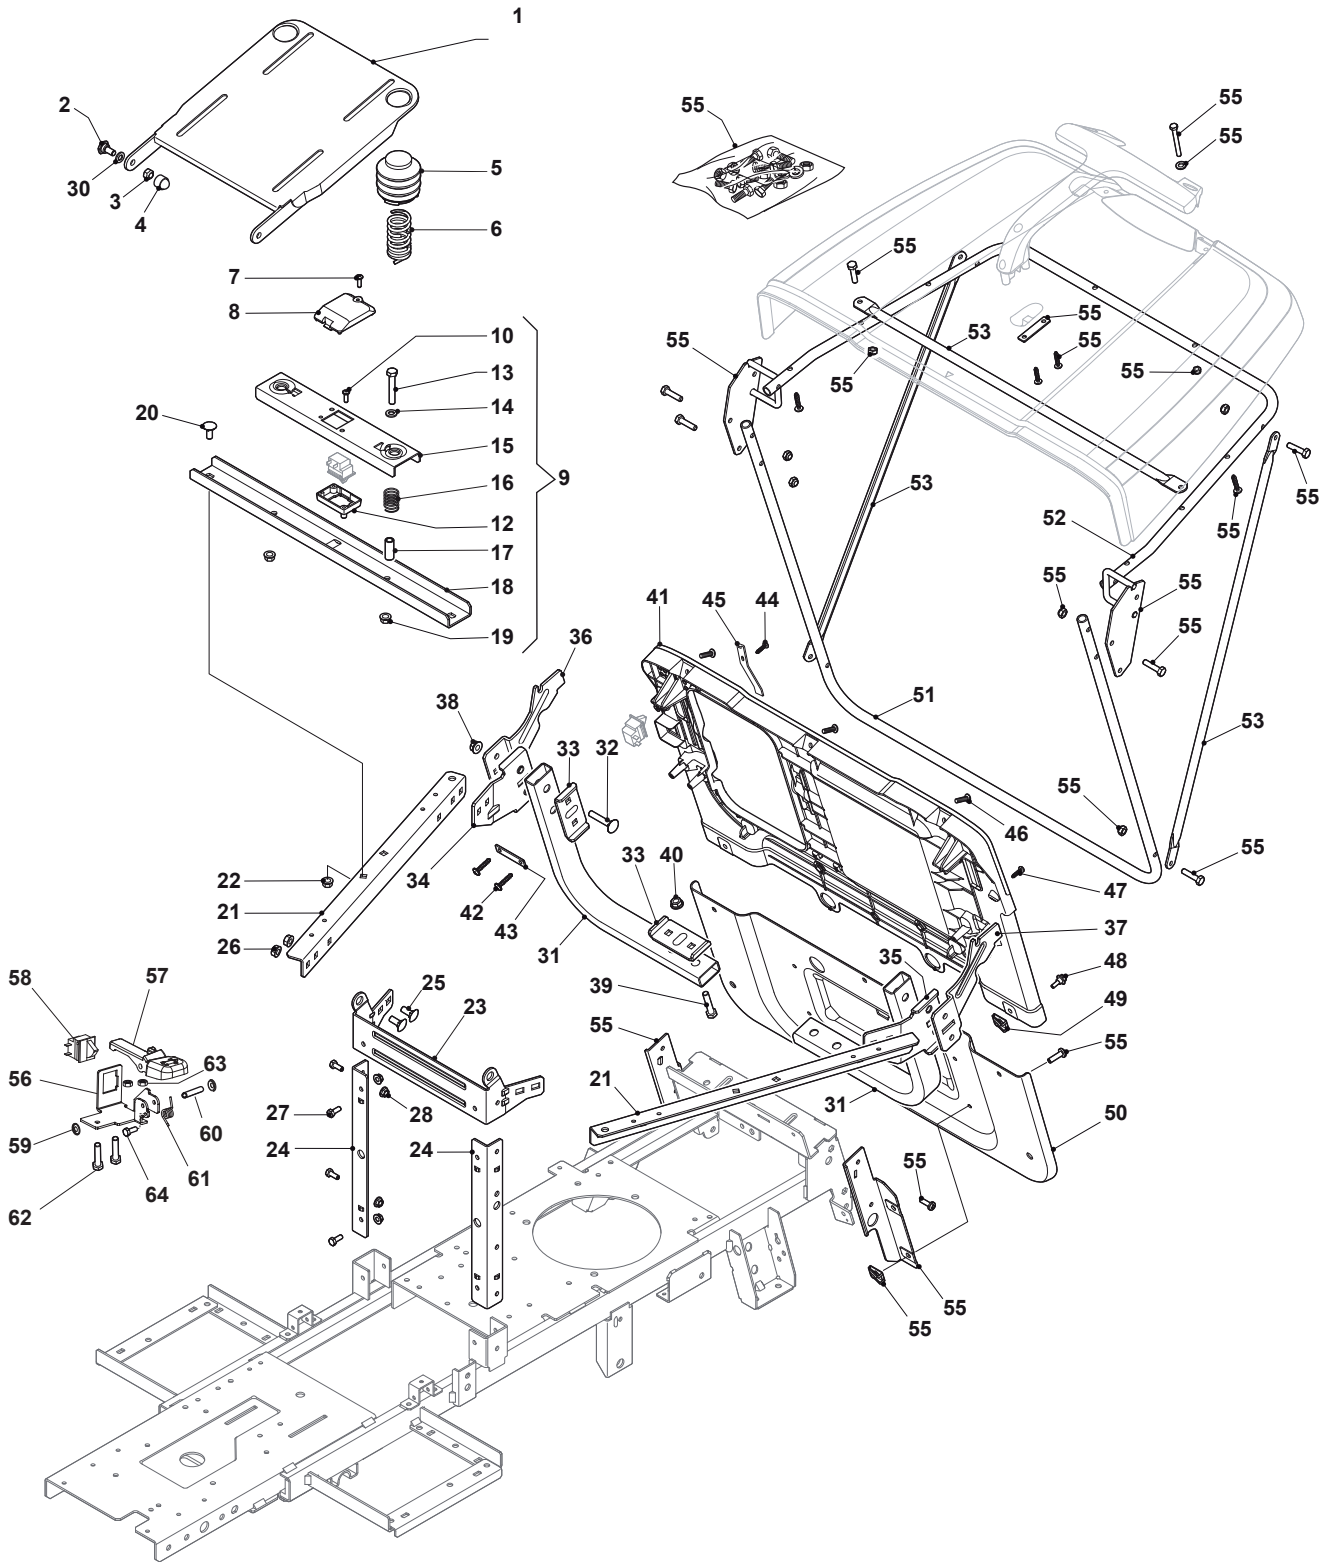

Utgåva Issue 2 - 2016		Kaross	Chassis		
Pos. Fig.	Antal Q.ty	Art nr Part No	Benämning	Description	Anmärkning Notes
1	1	382547061/0	Plat	Plate	
2	2	122524970/3	Stift	Pin	
3	2	112155010/0	Mutter	Nut	
4	2	118203854/0	Lock	Cap	
5	2	327737500/0	Dämpare	Protection Hood	
6	2	127430589/0	Fjäder	Spring	
7	1	112728706/0	Skruv	Screw	
8	1	327110508/0	Micro Sits kapa	Switch Cover	
9	1	384394751/1	Mikrobrytare	Micro	
10	2	112728686/0	Skruv	Screw	
11	1	119410606/0	Mikrobrytare	Microswitch	
12	1	325785379/1	Fäste	Support	
13	2	112691400/0	Skruv	Screw	
14	2	112521350/0	Bricka	Washer	
15	1	327543047/0	Fäste	Plate	
16	2	125430263/0	Fjäder	Spring	
17	2	125160048/0	Distans	Spacer	
18	1	327787089/0	Fäste	Support	
19	2	112293201/0	Mutter	Nut	
20	2	112818690/0	Skruv	Screw	
21	2	327650131/0	OberteilStärkung	Upper Stiffening	
22	2	112293201/0	Mutter	Nut	
23	1	327543039/0	Skyddsplåt	Backup Plate	
24	2	327010209/0	Vinkelfäste	Angular	
25	8	112818690/0	Skruv	Screw	
26	8	112293201/0	Mutter	Nut	
27	8	112791200/1	Skruv	Screw	
28	8	112154510/0	Mutter	Nut	
30	2	122675110/0	Bricka	Washer	
31	2	327869063/0	RörUppsamlarebag Fulcrum Fäste	Pipe	
32	4	112819105/0	Skruv	Screw	
33	4	327543029/0	Konsol	Plate	
34	1	327772171/0	Fäste-hö	Bracket, Right	
35	1	327772213/0	Fäste-hö	Bracket, Right	
36	1	327772225/0	Fäste-vä	Bracket, Left	
37	1	327772215/1	Fäste-vä	Bracket, Left	
38	4	112154210/0	Mutter	Nut	
39	4	112691115/0	Skruv	Screw	
40	4	112154210/0	Mutter	Nut	
41	1	327543027/0	Konsol	Plate	
42	4	112728300/0	Skruv	Screw	
43	2	322545142/0	Plat	Plate	
44	1	112728300/0	Skruv	Screw	
45	1	127430600/0	Fjäder	Spring	
46	3	112727801/0	Skruv	Screw	
47	2	112728300/0	Skruv	Screw	
48	2	125943010/0	Skruv	Screw	
49	2	112437507/0	Plat	Rapid Fixing Plate	
50	1	327543025/0	Konsol	Plate