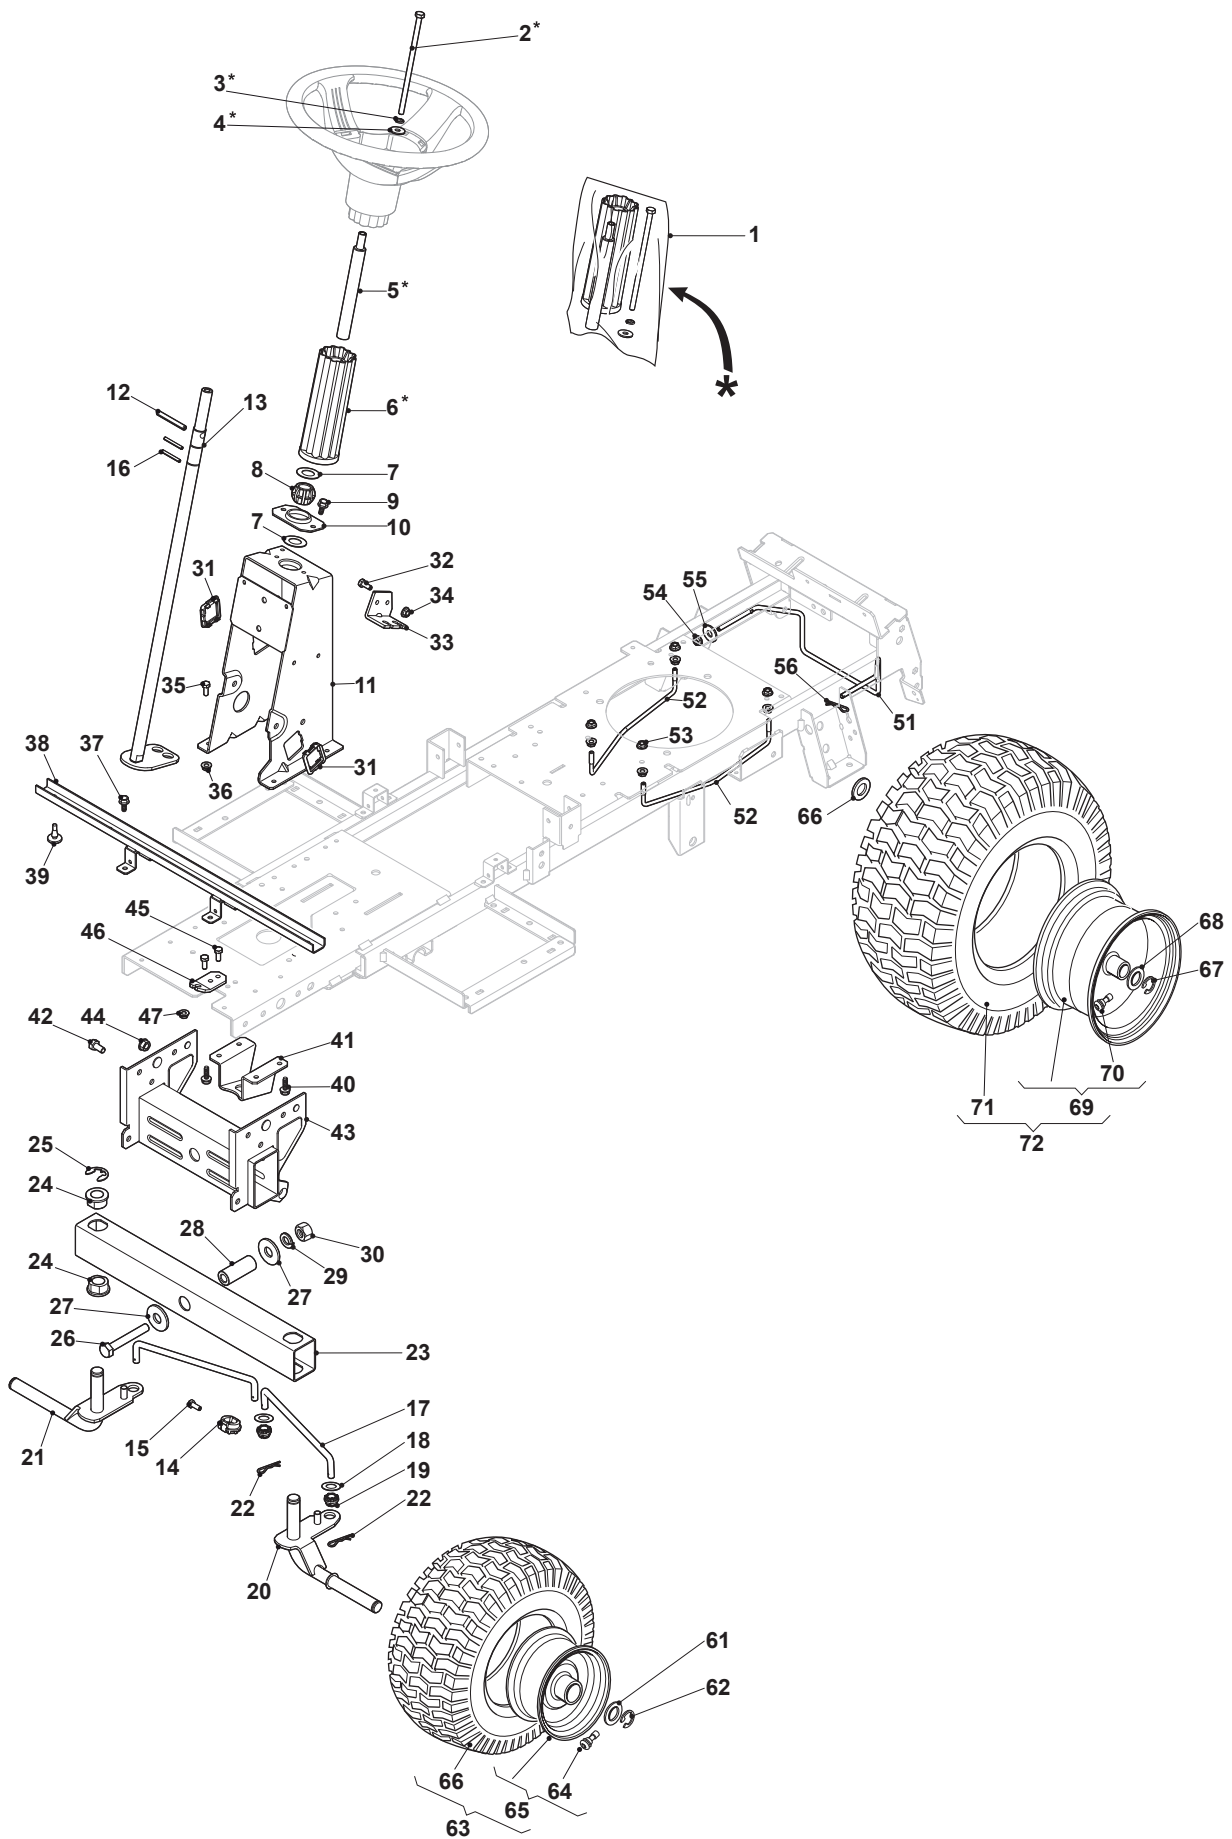

Fig.	Q.ty	Part No	Description	Notes
53	3	327650133/0	Upper Stiffening	
55	1	384180218/1	Outfit, Screws	
56	1	327772241/0	Clamp	
57	1	327500065/0	Pedal	
58	1	119410614/0	Microswitch	
59	2	112604896/0	Crown Fastener	
60	1	122517866/0	Pin	
61	1	122450457/0	Safety Spring	
62	2	112791400/0	Screw	
63	2	112292102/0	Nut	
64	1	112728440/0	Screw	

Fig.	Q.ty	Part No	Description	Notes
1	1	384180219/0	Outfit, Screws	
2	1	127840055/0	Tie Rod	
3	1	112540260/0	Grower	
4	1	112523070/0	Washer	
5	1	127160060/0	Extension Column	
6	1	325785419/0	Steering Wheel Support	
7	2	125670023/0	Washer	
8	1	122746617/0	Joint	
9	2	112735121/0	Screw	
10	1	327787091/0	Joint Support	
11	1	384773575/0	Front Bracket Support	
12	1	112620300/0	Spring	
13	1	384520051/0	Steering Column	
14	1	327045074/0	Bush	
15	2	125943004/0	Screw	
16	2	112620210/0	Elastic Pin	
17	2	127034091/0	Rod	
18	4	112521350/0	Washer	
19	4	327045072/0	Bushing	
20	1	384230411/0	Left Stub Axle	11inch
21	1	384230409/0	Right Stub Axle	11inch
22	4	124487995/0	Cotter Pin	
23	1	327869061/0	Tube	
24	4	127047019/0	Bushing	
25	2	112000970/0	Ring (Benzing)	
26	1	112794950/0	Screw	
27	2	112523080/0	Washer	
28	1	127160062/0	Spacer	
29	1	112585100/0	Washer	
30	1	112295200/0	Nut	
31	2	327580500/0	Plate	
32	2	112791200/1	Screw	
33	1	327772199/0	Front Bracket	
34	2	112292102/0	Nut	
35	4	112791200/1	Screw	
36	4	112292102/0	Nut	
37	4	112735122/1	Screw	
38	1	384783061/0	Footboard Support	
39	1	127275000/0	Grommet	
40	4	112735122/1	Screw	
41	1	327772165/1	Bracket	
42	4	112792611/0	Screw	
43	1	384783059/0	Forecarriage Support	
44	4	112293201/0	Nut	
45	2	112791200/1	Screw	
46	1	327772209/0	Bracket	
47	2	112292102/0	Nut	
51	1	127294009/0	Belt Guide	
52	2	127294010/1	Belt Guide	
53	8	112292102/0	Nut	
54	1	112154510/0	Nut	