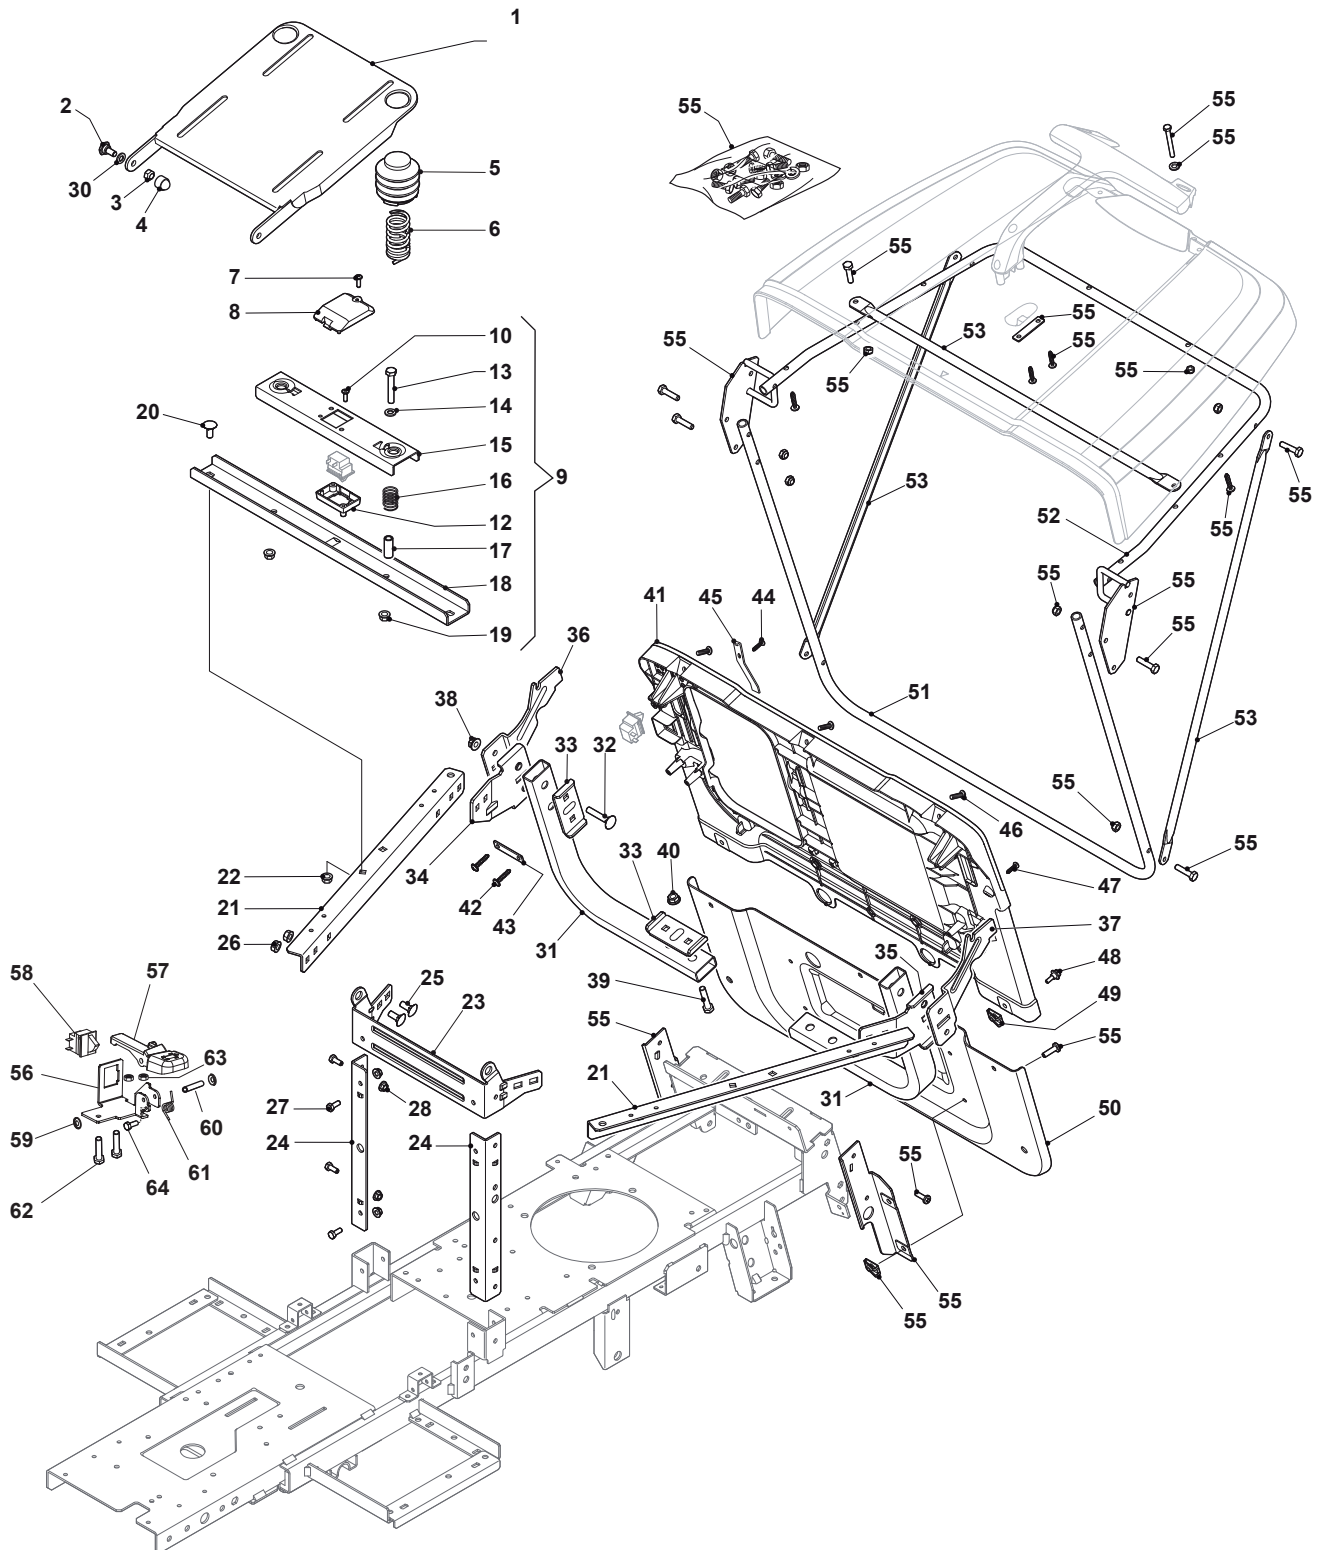

THIS INFORMATION IS NOT INTENDED FOR SALE OR RESALE, AND THIS NOTICE MUST REMAIN ON ALL COPIES.

Fig.	Q.ty	Part No	Description	Notes
1	1	325961220/0	Steering Wheel	
2	1	327110486/0	Steering Column Cover, Grey	
2	1	327110487/0	Steering Column Cover, Black	
3	1	327110537/0	Front Cover, Black	
4	4	125943010/0	Screw	
5	1	327110483/0	Rear Steering Column Cover, Grey	
5	1	327110522/0	Rear Steering Column Cover, Black	
6	4	112728300/0	Screw	
7	1	327500501/0	Right Footboard	
8	1	327500500/0	Left Footboard	
9	14	112735402/0	Screw	
10	1	327110566/0	Central Cover, Grey	
10	1	327110568/0	Central Cover, Black	
11	2	112728300/0	Screw	
12	1	327110533/0	Right Wheels Cover, Black	
13	1	327110534/0	Left Wheels Cover, Black	
14	6	112727801/0	Screw	
15	6	112728300/0	Screw	
16	1	327110480/1	Frame Cover, Grey	
16	1	327110521/1	Frame Cover, Black	
17	10	112437507/0	Rapid Fixing Plate	
18	10	112728300/0	Screw	
19	6	125943010/0	Screw	
21	1	327110481/1	Engine Black Cover	
22	1	327110536/0	Cover, Black	
24	1	327394004/0	Handle, Black	
25	1	327110535/0	Grass-Catcher Cover, Black	
26	1	184106074/0	Box, Fabric	
27	4	112793101/0	Screw	
28	4	112583500/0	Grower	
29	4	112523060/0	Washer	
32	1	325580504/0	Steering Plate Cover	
40	1	125722470/0	Seat	

Fig.	Q.ty	Part No	Description	Notes
53	3	327650133/0	Upper Stiffening	
55	1	384180218/1	Outfit, Screws	
56	1	327772241/0	Clamp	
57	1	327500065/0	Pedal	
58	1	119410614/0	Microswitch	
59	2	112604896/0	Crown Fastener	
60	1	122517866/0	Pin	
61	1	122450457/0	Safety Spring	
62	2	112791400/0	Screw	
63	2	112292102/0	Nut	
64	1	112728440/0	Screw	