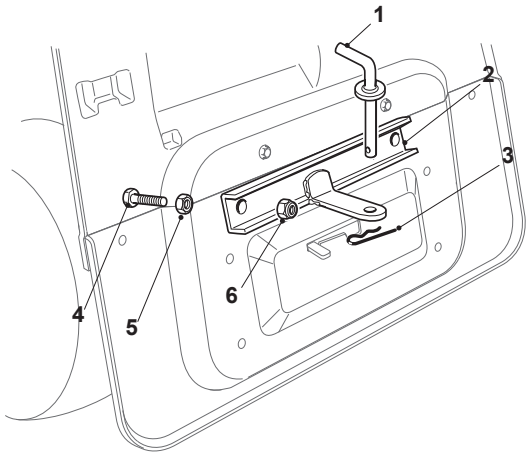

Fig.	Q.ty	Part No	Description	Notes
1	1	327060111/1	Protection Carter	
2	1	327060109/0	Right Belt Protection Carter	
3	1	327060108/1	Transmission Plate Protection	
4	1	327060110/0	Left Belt Protection	
5	5	125943011/0	Screw	
6	4	112604899/0	Crown Fastener	
7	2	125943010/0	Screw	

Fig.	Q.ty	Part No	Description	Notes
1	1	184040139/0	Cables Ass.Y - Iso	
2	1	118120010/0	Battery With Cable	
3	1	182180051/0LC	Battery Charger Kit	CE plug - 0,2A
4	2	112360352/0	Nut	
5	2	112735110/0	Screw	
6	1	118736113/0	Starter Relay	
7	2	118564861/1	Protection	
8	1	119410618/0	Microswitch	
9	2	119410606/0	Microswitch	
10	1	133500007/0	Fuse Carrier	
11	1	133340040/0	Fuse 10 A	
12	1	133215000/0	Cover	
13	1	118450075/1	Starting Switch	
14	1	118210023/0	Starting Key	
15	2	112728711/0	Screw	
16	1	127600119/0	Electronic Card Upper Protecti	
17	1	127722359/1	Electronic Card	
18	2	112729601/1	Screw	
19	1	127600118/0	Electronic Card Lower Protection	
20	1	119410614/0	Microswitch	

Fig.	Q.ty	Part No	Description	Notes
1	1	125510021/1	Hitch Pin	
2	1	382033109/0	Rod	
3	1	124487999/0	Spring Pin	
4	2	112794300/0	Screw	
5	2	112295200/0	Nut	
6	2	112156602/0	Nut	
11	3	125253004/0	Mulch.Kit Fixing Hook	
12	1	125840011/1	Tie Rod	
13	1	325280000/1	Handgrip	
14	1	327394003/2	Handle	
15	2	127510116/0	Pin	
16	1	327140058/0	Deflettore Post.	
17	1	125430218/1	Spring	
18	1	327140057/0	Deflettore Anter.	
19	1	112818700/0	Screw	
20	1	127047013/1	Bushing	
21	1	322672152/0	Antifriction Washer	
22	1	112155000/0	Nut	
23	2	125510022/1	Pin	
24	2	124487998/0	Cotter Pin	
25	2	127510127/0	Pin	
26	1	327600181/0	Stone Guard, Black	