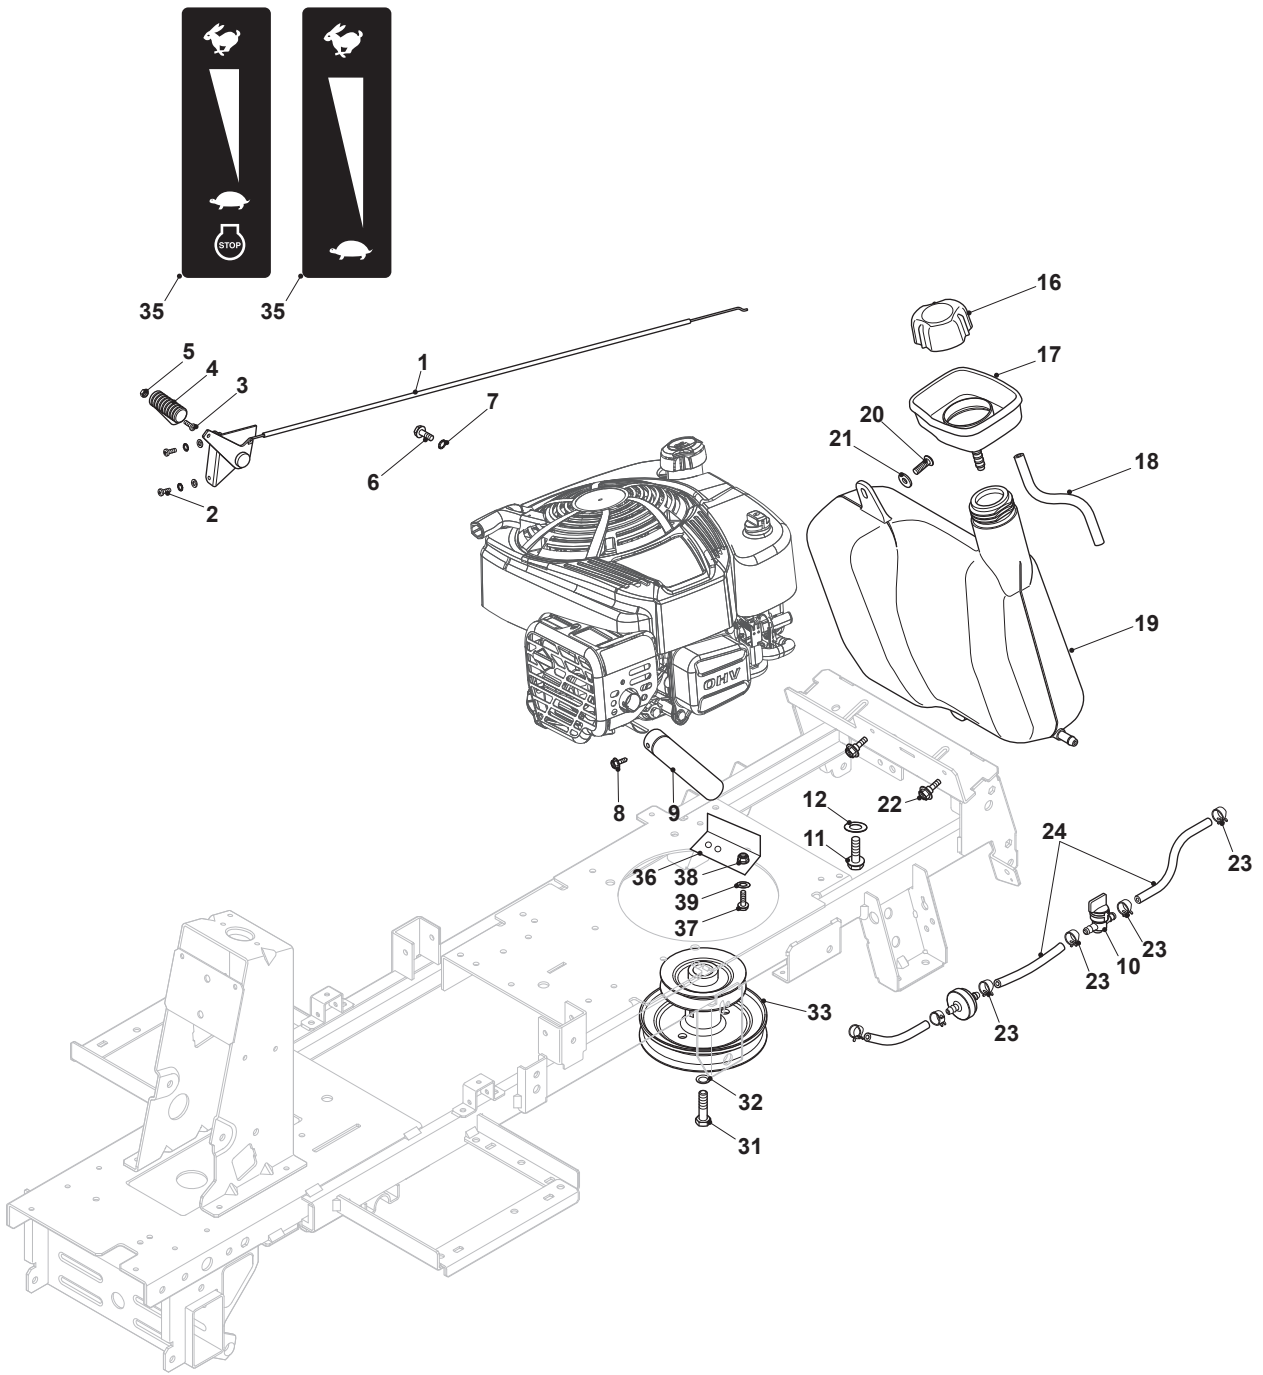

Fig.	Q.ty	Part No	Description	Notes
53	3	327650133/0	Upper Stiffening	
55	1	384180218/1	Outfit, Screws	
56	1	327772241/0	Clamp	
57	1	327500065/0	Pedal	
58	1	119410614/0	Microswitch	
59	2	112604896/0	Crown Fastener	
60	1	122517866/0	Pin	
61	1	122450457/0	Safety Spring	
62	2	112791400/0	Screw	
63	2	112292102/0	Nut	
64	1	112728440/0	Screw	

Ride-on 66 cm Steering

Issue 9 - 2017

Fig.	Q.ty	Part No	Description	Notes
55	1	112521330/0	Washer	
56	1	124487997/0	Cotter Pin	
61	2	112000970/0	Ring (Benzing)	
62	2	112521390/0	Washer	
63	2	384680073/0	Front Wheel	11inch
64	2	125950000/0	Valve	
65	2	184044014/0	Rear Wheel Rimm	11inch
66	2	127590067/0	Tyre	11inch
67	2	112001010/0	Benzing Ring	
68	4	125670005/2	Washer	
69	2	184044013/0	Rimm	
70	2	125950000/0	Valve	
71	2	125590018/0	Tyre	13inch
72	2	384680075/0	Rear Wheel Assy	13inch

Fig.	Q.ty	Part No	Description	Notes
1	1	184000256/0	Throttle Cable	
2	2	125943012/0	Screw	
3	1	112726388/0	Screw	
4	1	125394501/0	Knob	
5	1	112290800/0	Nut	
6	1	112735599/0	Screw	
7	1	112540040/0	Washer	
8	1	112735110/0	Screw	
9	1	118738252/0	Exhaust Tube	
10	1	118562996/0	Shut Out Valve	
11	3	112735108/1	Screw	
12	3	112540070/0	Washer	
16	1	127790000/1	Fuel Cap	
17	1	327600180/0	Tank Protection	
18	1	327869054/1	Fuel Discharge Pipe	
19	1	327733008/0	Fuel Tank	
20	1	112727801/0	Screw	
21	1	112523040/0	Washer	
22	2	125943010/0	Screw	
23	4	118375051/1	Fair Led	
24	1	325869035/1	Connecting Tube	
31	1	112735694/0	Screw	11inch
32	1	112543000/0	Washer	
33	1	384601501/1	Pulley	11inch
35	1	114366874/0	Label	Electric Start
36	1	327772239/0	Bracket	
37	3	112791200/1	Screw	
38	3	112154510/0	Nut	
39	2	122675110/0	Washer	