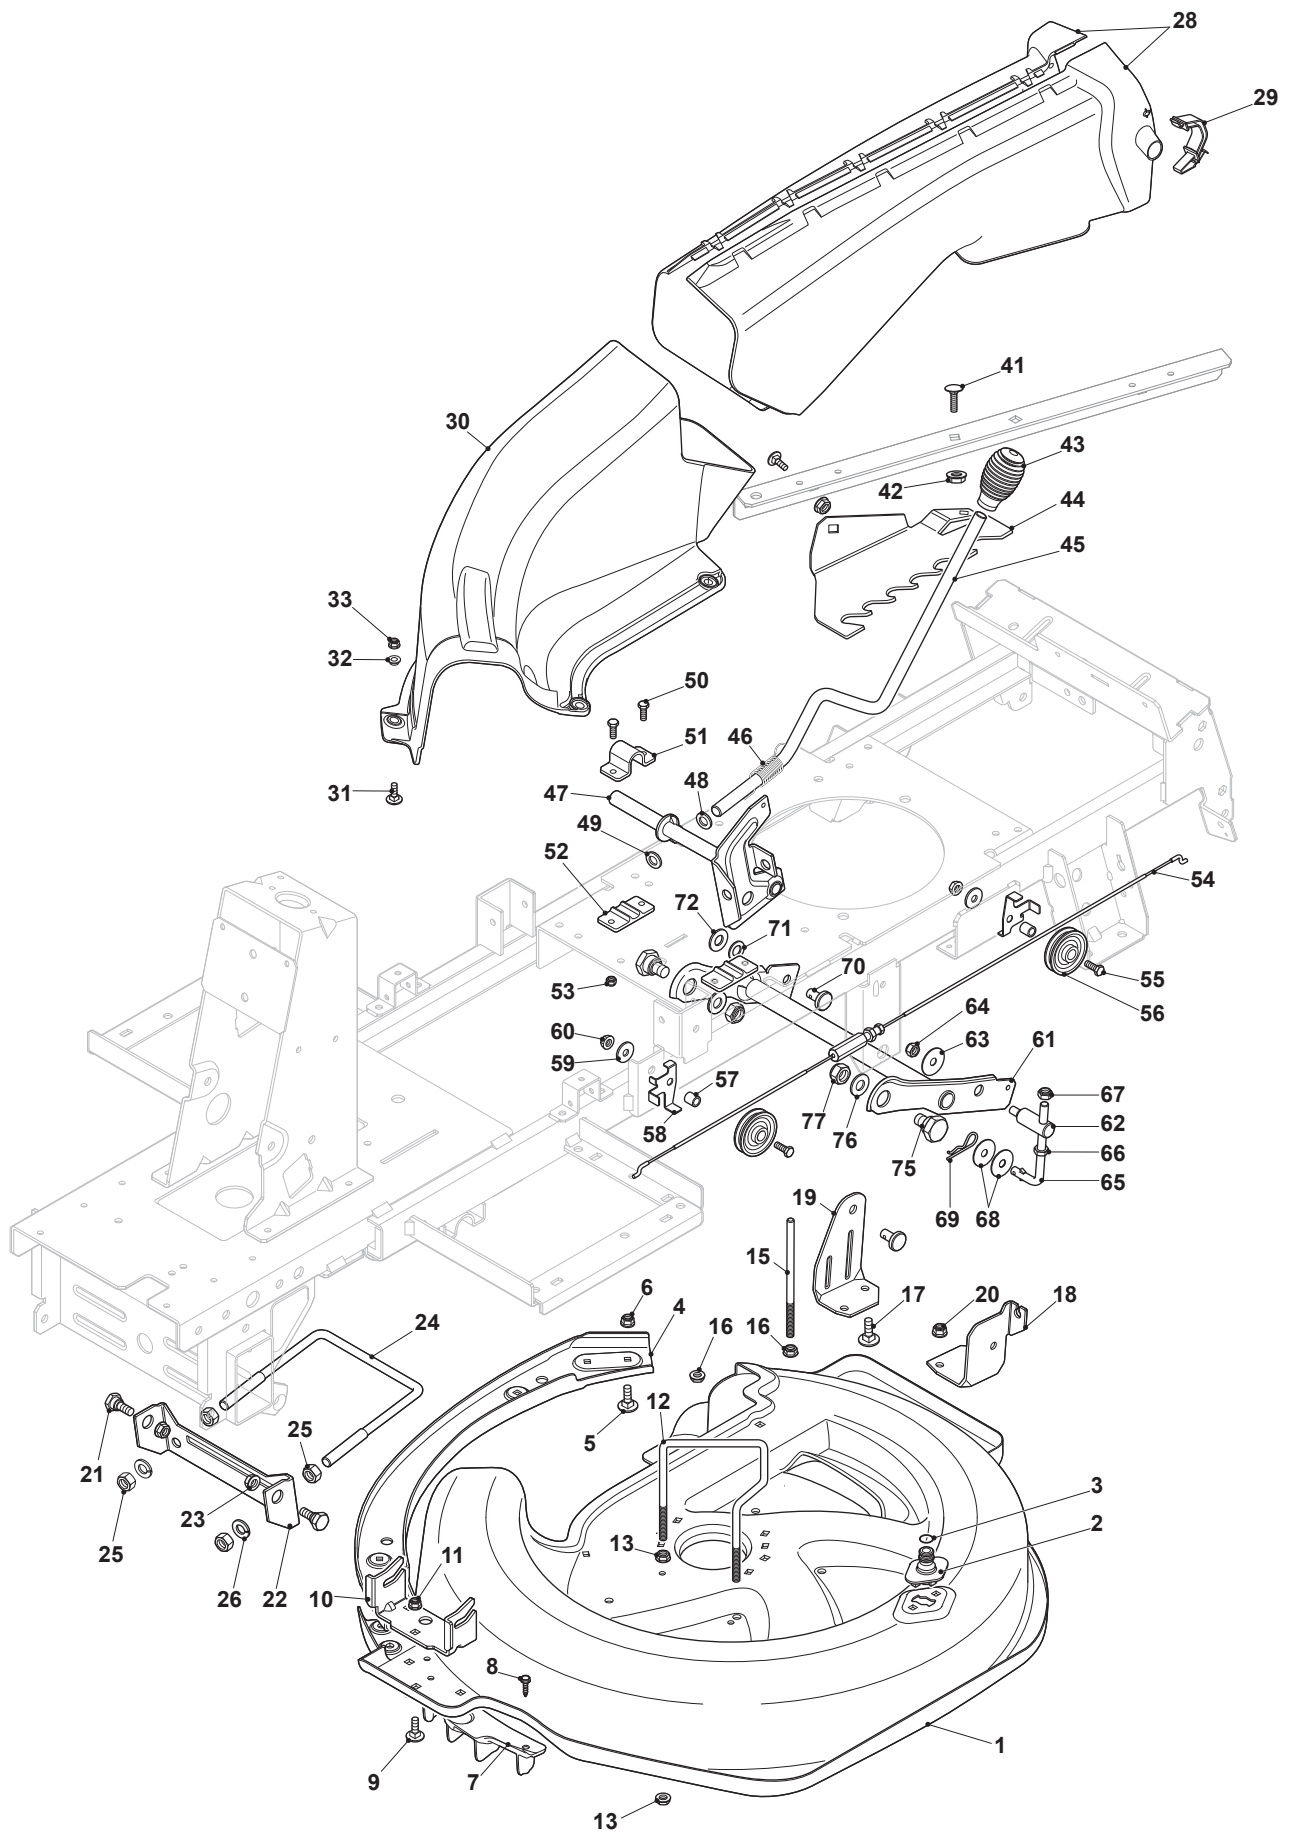

Fig.	Q.ty	Part No	Description	Notes
55	1	112293201/0	Nut	
56	1	384004609/0	Wire	
57	2	112791200/1	Screw	
58	1	327787093/0	Support	
59	2	112292102/0	Nut	
60	1	327110509/0	Inspection Door	
61	1	135061430/0	Belt	
62	4	112292102/0	Nut	
63	1	127294011/0	Belt Guide	
64	1	112608950/0	Seeger	
65	1	182601509/0	Pulley	
66	1	112139430/0	Key	
67	1	118400981/1	Transmission Unit (Peerless Mst-204-581A)	
68	4	112691800/0	Screw	
69	4	112154210/0	Nut	
70	4	125670005/2	Washer	
71	2	327772189/0	Bracket	
72	2	112735150/0	Screw	
73	2	112792611/0	Screw	
74	2	112293201/0	Nut	
75	1	112735520/0	Screw	
76	1	112540040/0	Washer	
77	1	322680009/0	Washer	
78	1	327543055/0	Plate	
79	1	127430597/0	Spring	
81	1	119410608/1	Neutral Switch (Mech.)	
82	1	127065069/0	Wire	
83	1	327787109/0	Support	
84	1	112791400/0	Screw	
85	1	112292102/0	Nut	
86	1	119410614/0	Microswitch	
87	2	112540221/0	Washer	
88	2	133800001/0	Faston Terminal	No more supplied with the transmission