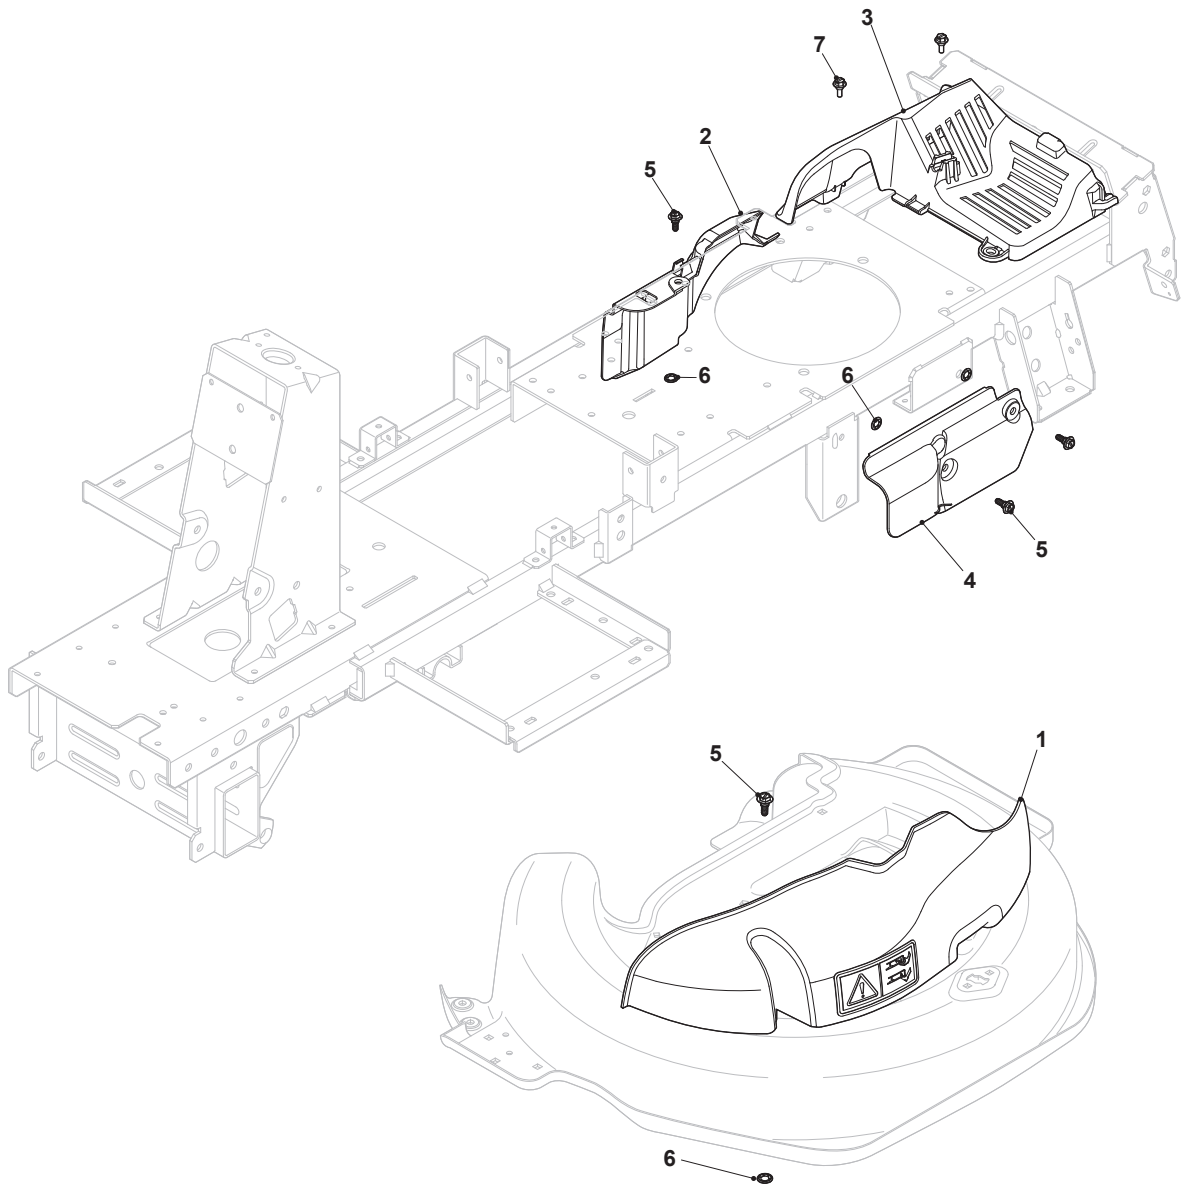

Fig.	Q.ty	Part No	Description	Notes
52	1	112794400/0	Screw	
53	1	127047017/0	Bushing	
55	1	112139480/0	Feather	
56	1	127604014/0	Pulley	
57	1	112793102/0	Screw	
58	1	112583500/0	Grower	
59	1	125670007/0	Washer	
60	1	384207251/0	Blade Shaft Support	
61	2	119216040/0	Bearing	
62	1	127023003/0	Shaft	
63	1	125430259/0	Spring	
64	1	325160501/0	Dust Cover Disc	
65	1	112609260/0	Seeger	
66	4	112818700/0	Screw	
67	4	112154210/0	Nut	
68	1	112139100/0	Key	
69	1	125463200/0	Blade Hub	
70	1	184109505/0	Blade Winged	
71	1	112508125/0	Elastic Washer	
72	1	112523080/0	Washer	
73	1	112735694/0	Screw	
74	1	327315151/0	Lever	
74	1	327315151/1	Lever	

Fig.	Q.ty	Part No	Description	Notes
1	1	327060111/1	Protection Carter	
2	1	327060109/0	Right Belt Protection Carter	
3	1	327060108/1	Transmission Plate Protection	
4	1	327060110/0	Left Belt Protection	
5	5	125943011/0	Screw	
6	4	112604899/0	Crown Fastener	
7	2	125943010/0	Screw	