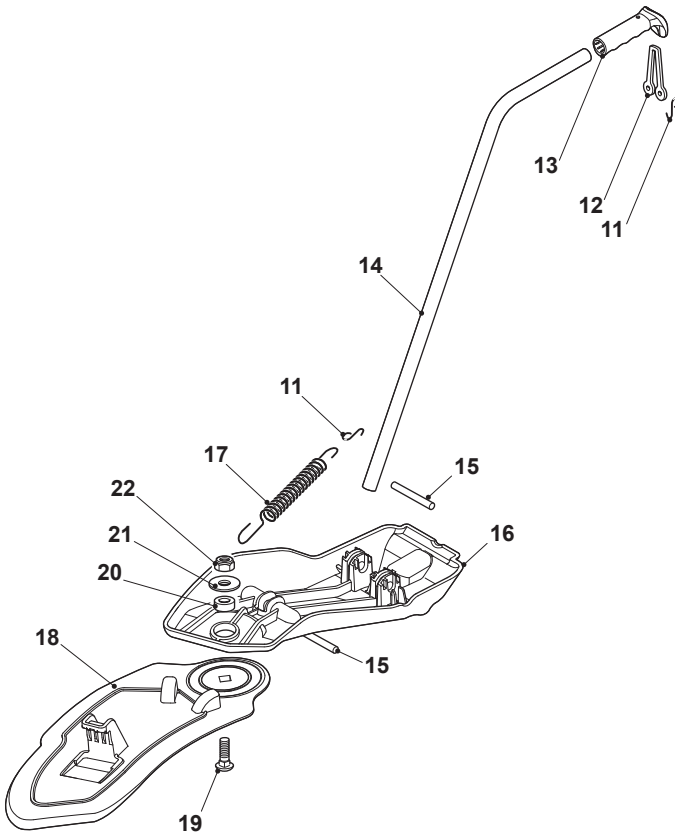

Fig.	Q.ty	Part No	Description	Notes
52	1	112794400/0	Screw	
53	1	127047017/0	Bushing	
55	1	112139480/0	Feather	
56	1	127604014/0	Pulley	
57	1	112793102/0	Screw	
58	1	112583500/0	Grower	
59	1	125670007/0	Washer	
60	1	384207251/0	Blade Shaft Support	
61	2	119216040/0	Bearing	
62	1	127023003/0	Shaft	
63	1	125430259/0	Spring	
64	1	325160501/0	Dust Cover Disc	
65	1	112609260/0	Seeger	
66	4	112818700/0	Screw	
67	4	112154210/0	Nut	
68	1	112139100/0	Key	
69	1	125463200/0	Blade Hub	
70	1	184109505/0	Blade Winged	
71	1	112508125/0	Elastic Washer	
72	1	112523080/0	Washer	
73	1	112735694/0	Screw	
74	1	327315151/0	Lever	
74	1	327315151/1	Lever	

Fig.	Q.ty	Part No	Description	Notes
1	1	327060111/1	Protection Carter	
2	1	327060109/0	Right Belt Protection Carter	
3	1	327060108/1	Transmission Plate Protection	
4	1	327060110/0	Left Belt Protection	
5	5	125943011/0	Screw	
6	4	112604899/0	Crown Fastener	
7	2	125943010/0	Screw	

Fig.	Q.ty	Part No	Description	Notes
1	1	125510021/1	Hitch Pin	
2	1	382033109/0	Rod	
3	1	124487999/0	Spring Pin	
4	2	112794300/0	Screw	
5	2	112295200/0	Nut	
6	2	112156602/0	Nut	
11	3	125253004/0	Mulch.Kit Fixing Hook	
12	1	125840011/1	Tie Rod	
13	1	325280000/1	Handgrip	
14	1	327394003/2	Handle	
15	2	127510116/0	Pin	
16	1	327140058/0	Deflettore Post.	
17	1	125430218/1	Spring	
18	1	327140057/0	Deflettore Anter.	
19	1	112818700/0	Screw	
20	1	127047013/1	Bushing	
21	1	322672152/0	Antifriction Washer	
22	1	112155000/0	Nut	
23	2	125510022/1	Pin	
24	2	124487998/0	Cotter Pin	
25	2	127510127/0	Pin	
26	1	327600181/0	Stone Guard, Black	