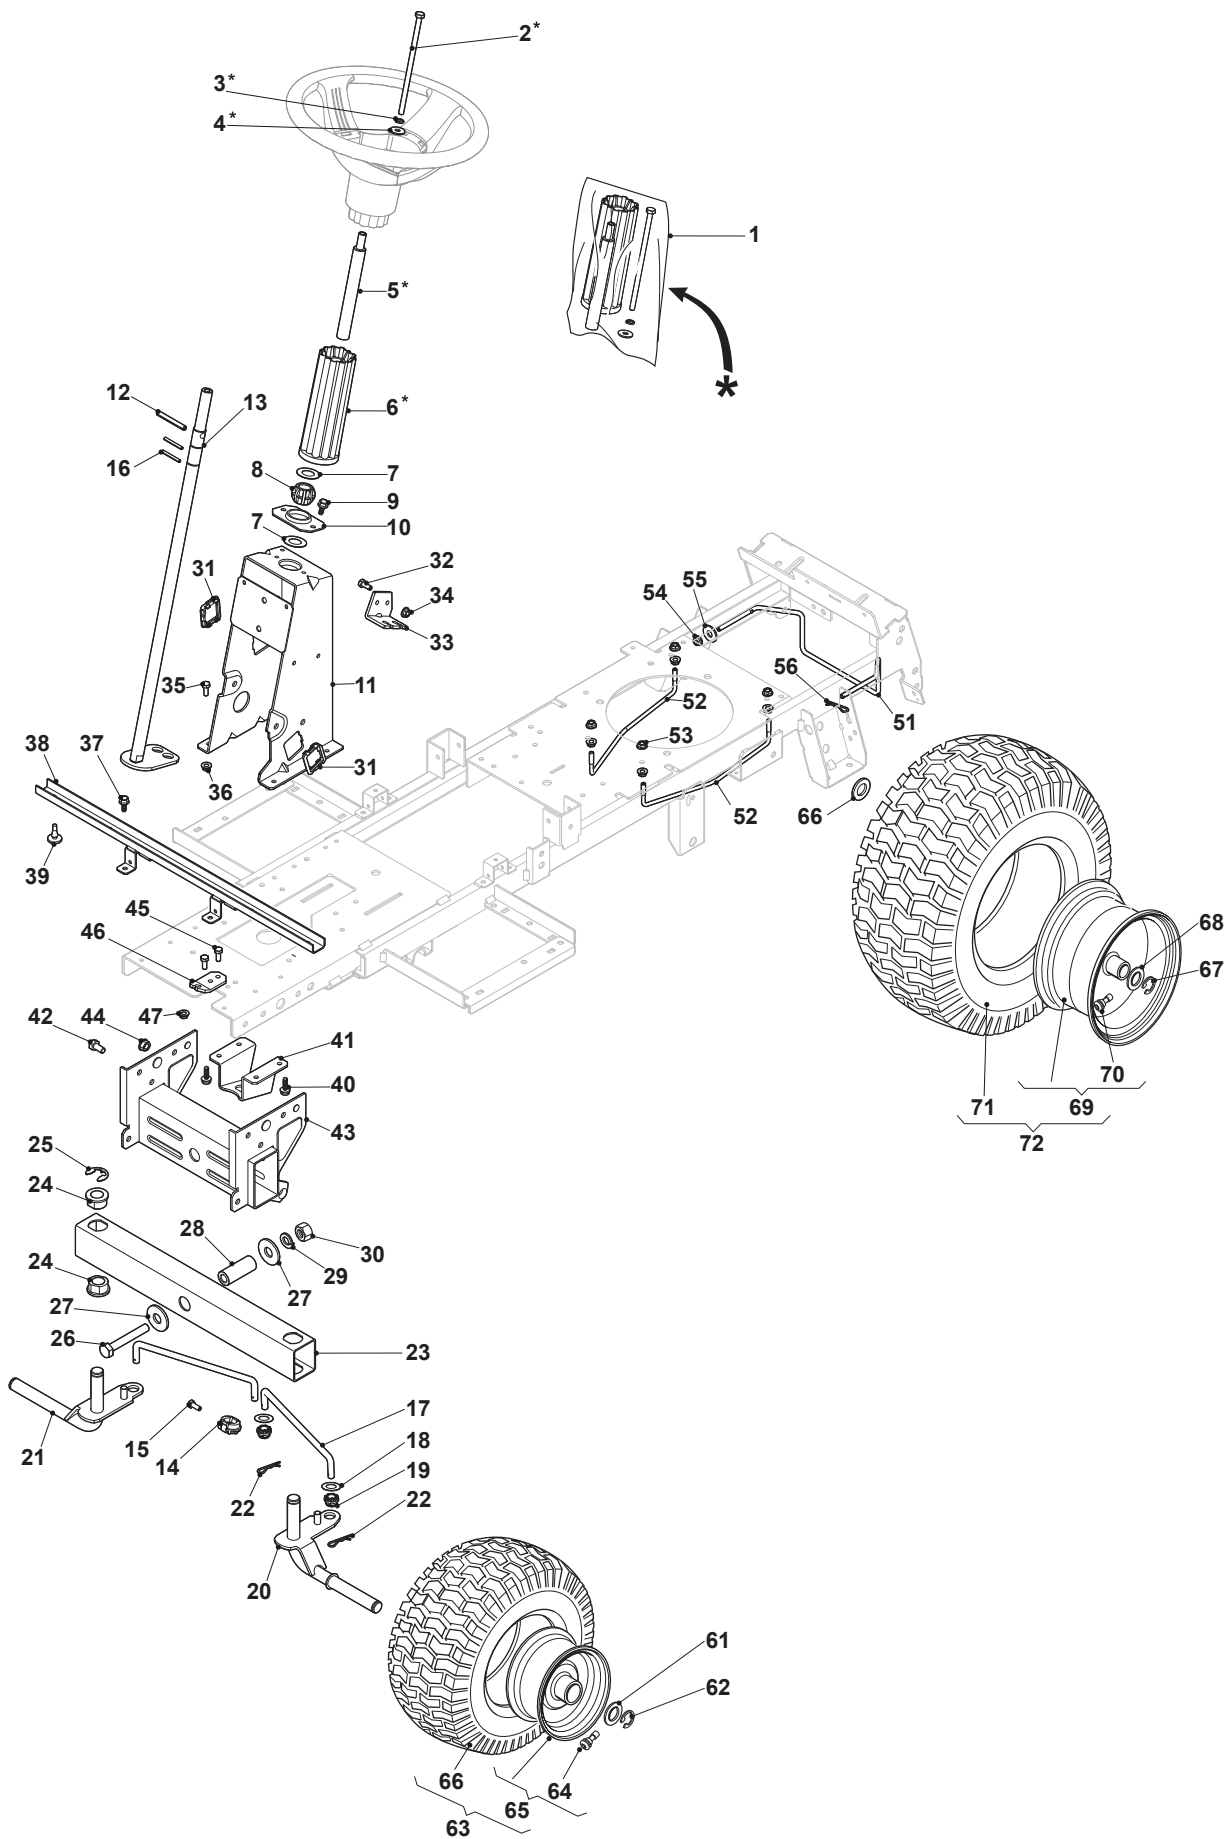

Fig.	Q.ty	Part No	Description	Notes
53	3	327650133/0	Upper Stiffening	
55	1	384180218/1	Outfit, Screws	
56	1	327772241/0	Clamp	
57	1	327500065/0	Pedal	
58	1	119410614/0	Microswitch	
59	2	112604896/0	Crown Fastener	
60	1	122517866/0	Pin	
61	1	122450457/0	Safety Spring	
62	2	112791400/0	Screw	
63	2	112292102/0	Nut	
64	1	112728440/0	Screw	

Fig.	Q.ty	Part No	Description	Notes
1	1	384180219/0	Outfit, Screws	
2	1	127840055/0	Tie Rod	
3	1	112540260/0	Grower	
4	1	112523070/0	Washer	
5	1	127160060/0	Extension Column	
6	1	325785419/0	Steering Wheel Support	
7	2	125670023/0	Washer	
8	1	122746617/0	Joint	
9	2	112735121/0	Screw	
10	1	327787091/0	Joint Support	
11	1	384773575/0	Front Bracket Support	
12	1	112620300/0	Spring	
13	1	384520051/0	Steering Column	
14	1	327045074/0	Bush	
15	2	125943004/0	Screw	
16	2	112620210/0	Elastic Pin	
17	2	127034091/0	Rod	
18	4	112521350/0	Washer	
19	4	327045072/0	Bushing	
20	1	384230411/0	Left Stub Axle	11inch
21	1	384230409/0	Right Stub Axle	11inch
22	4	124487995/0	Cotter Pin	
23	1	327869061/0	Tube	
24	4	127047019/0	Bushing	
25	2	112000970/0	Ring (Benzing)	
26	1	112794950/0	Screw	
27	2	112523080/0	Washer	
28	1	127160062/0	Spacer	
29	1	112585100/0	Washer	
30	1	112295200/0	Nut	
31	2	327580500/0	Plate	
32	2	112791200/1	Screw	
33	1	327772199/0	Front Bracket	
34	2	112292102/0	Nut	
35	4	112791200/1	Screw	
36	4	112292102/0	Nut	
37	4	112735122/1	Screw	
38	1	384783061/0	Footboard Support	
39	1	127275000/0	Grommet	
40	4	112735122/1	Screw	
41	1	327772165/1	Bracket	
42	4	112792611/0	Screw	
43	1	384783059/0	Forecarriage Support	
44	4	112293201/0	Nut	
45	2	112791200/1	Screw	
46	1	327772209/0	Bracket	
47	2	112292102/0	Nut	
51	1	127294009/0	Belt Guide	
52	2	127294010/1	Belt Guide	
53	8	112292102/0	Nut	
54	1	112154510/0	Nut	