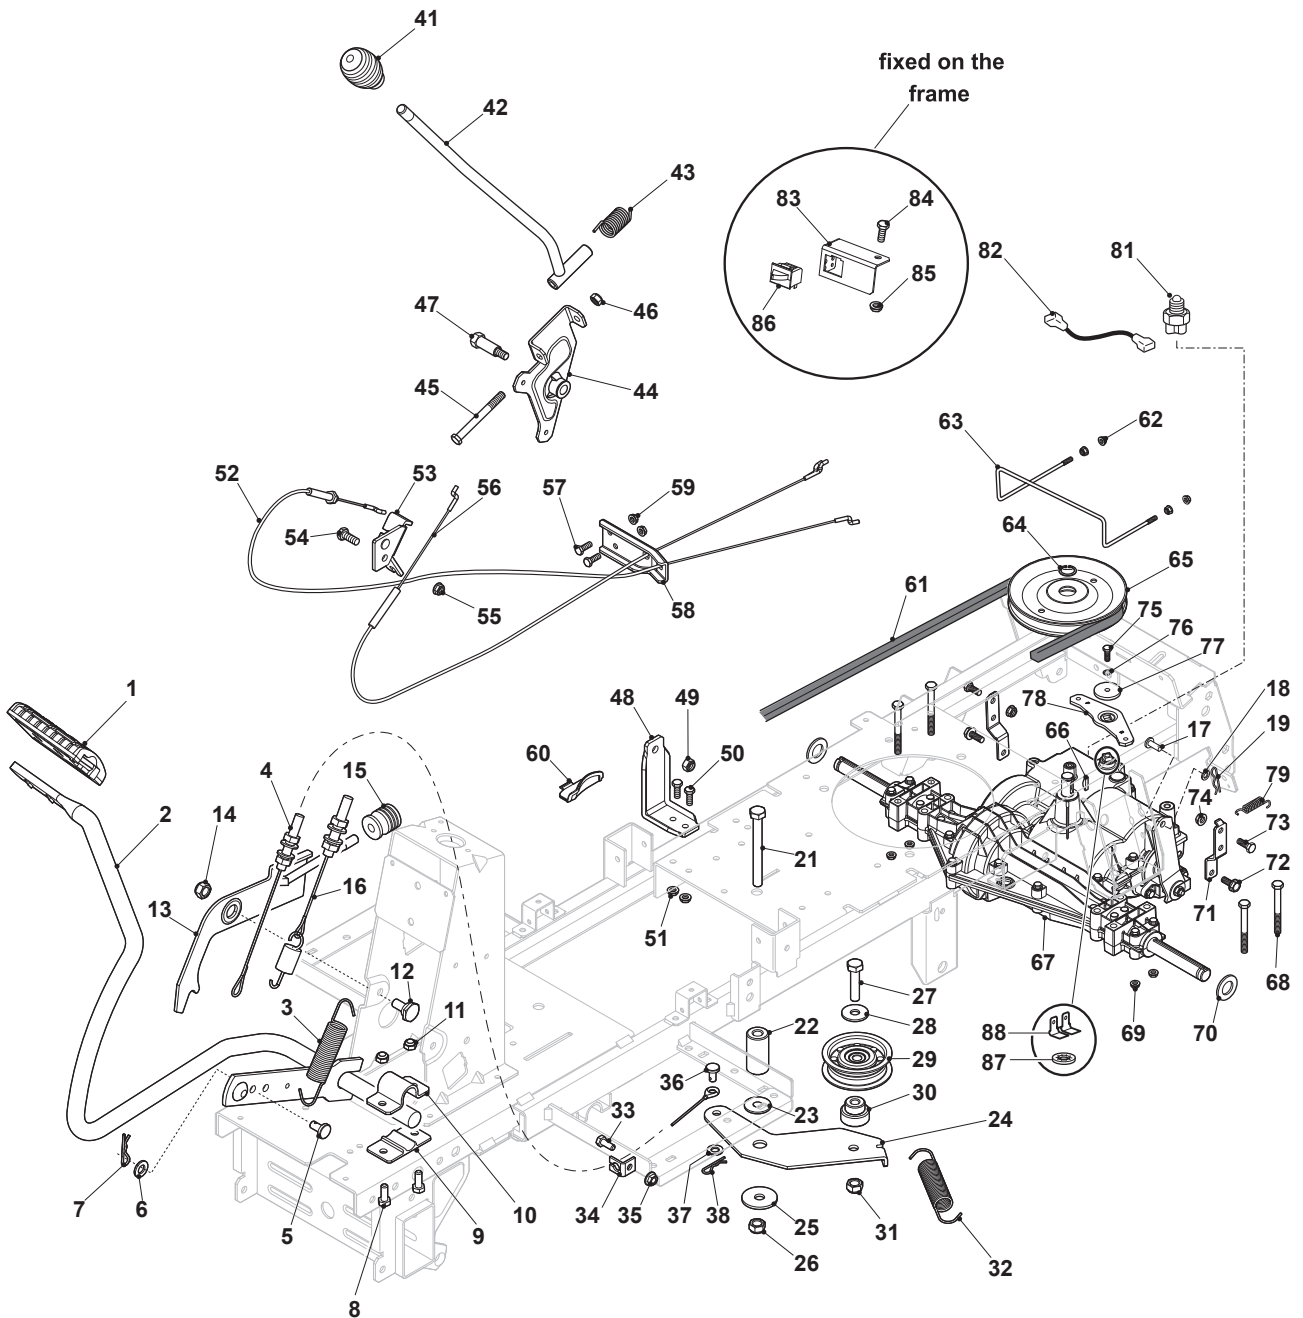

Fig.	Q.ty	Part No	Description	Notes
1	1	325110391/0	Clamp Cover	
2	1	384503013/0	Pedal	
3	2	127430594/0	Spring	
4	1	384004607/0	Tightener Cable	
5	1	127510120/0	Pin	
6	1	112521350/0	Washer	
7	1	124487997/0	Cotter Pin	
8	4	112791400/0	Screw	
9	2	325785350/0	Support	
10	2	325547231/0	Plate	
11	4	112154510/0	Nut	
12	1	122524970/3	Pin	
13	1	384002097/0	Brake Control Rod	
14	1	112154210/0	Nut	
15	1	127395050/1	Knob	
16	1	384004603/0	Cable, Thread Engine Brake	
17	1	127510120/0	Pin	
18	1	325670011/0	Antifriction Washer	
19	1	124487997/0	Cotter Pin	
21	1	112691900/0	Screw	
22	1	127160065/0	Spacer	
23	1	122041980/0	Bushing	
24	1	384307003/0	Tightener Lever	
25	1	112523070/0	Washer	
26	1	112155000/0	Nut	
27	1	112691115/0	Screw	
28	1	112523060/0	Washer	
29	1	127604015/0	Pulley	
30	1	127160064/0	Spacer	
31	1	112155000/0	Nut	
32	1	127430594/0	Spring	
33	1	112791200/1	Screw	
34	1	322806619/0	Support	
35	1	112292102/0	Nut	
36	1	127510120/0	Pin	
37	1	112521350/0	Washer	
38	1	125110802/0	Cotter Pin	
41	1	125394510/0	Knob	
42	1	384317097/0	Lever, Speed Drive Control	
43	1	125430226/0	Spring	
44	1	384773579/0	Bracket	
45	1	112692050/0	Screw	
46	1	112155000/0	Nut	
47	1	127510122/1	Bracket	
48	1	327772197/0	Bracket	
49	1	112154210/0	Nut	
50	2	112791200/1	Screw	
51	2	112292102/0	Nut	
52	1	384004602/0	Wire	
53	1	327772195/0	Front Bracket	
54	1	112792611/0	Screw	