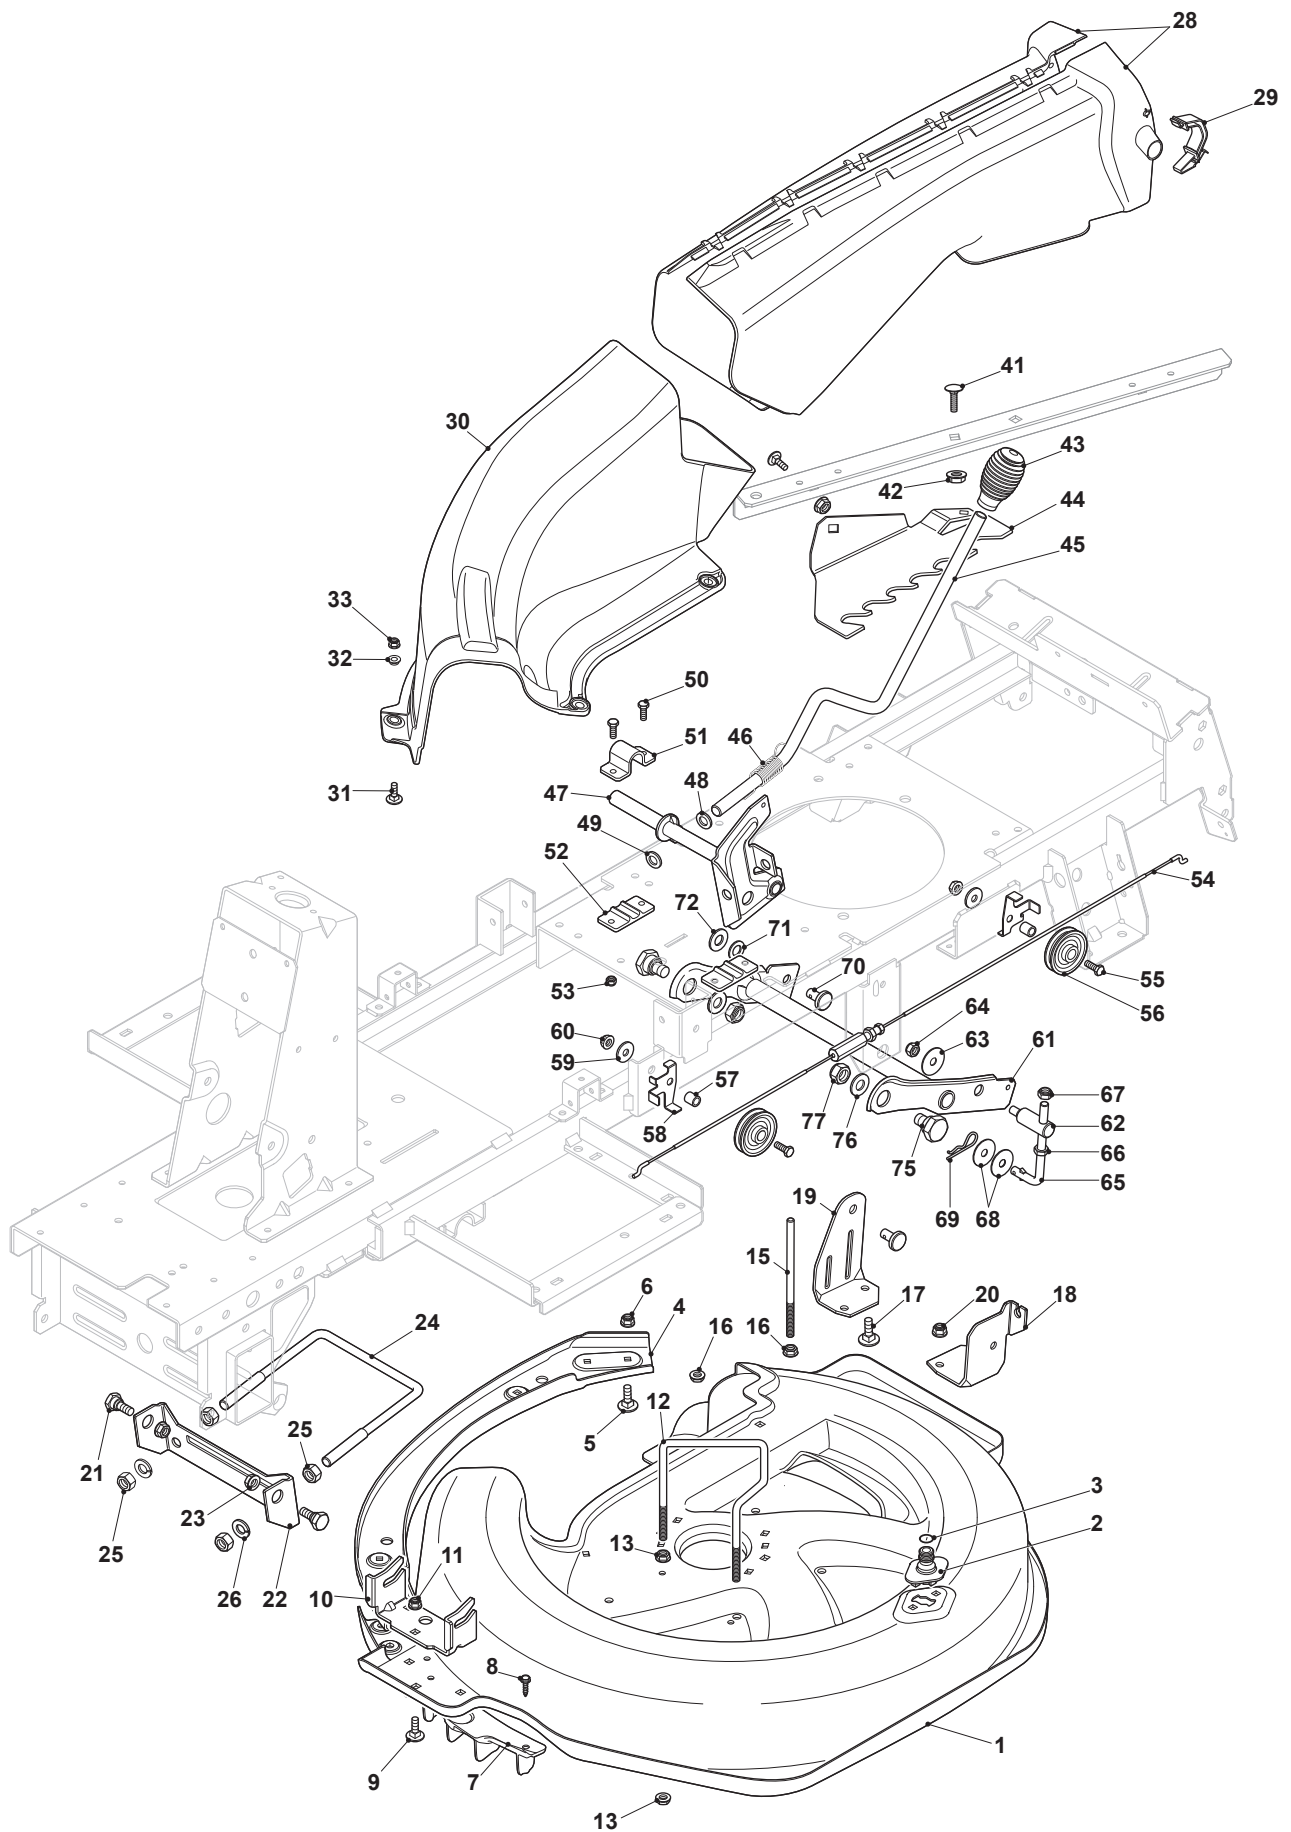

Fig.	Q.ty	Part No	Description	Notes
1	1	384564114/0	Cutting Plate, Black	
2	1	325033086/0	Water Hose Connection	
3	1	119035000/0	Or Ring	
4	1	384650107/0	Stiffening	
5	4	112815200/0	Screw	
6	4	112292102/0	Nut	
7	1	327488001/0	Front Combi	
8	3	112735402/0	Screw	
9	3	112818690/0	Screw	
10	1	327772175/0	Front Bracket	
11	3	112154210/0	Nut	
12	1	127294008/0	Belt Guide	
13	4	112292102/0	Nut	
15	1	127580077/0	Belt Guide	
16	2	112293201/0	Nut	
17	4	112818690/0	Screw	
18	1	327772179/0	Bracket, Left	
19	1	327772177/0	Bracket, Right	
20	4	112154210/0	Nut	
21	2	127510121/0	Plate	
22	1	327543043/0	Plate	
23	2	112154210/0	Nut	
24	1	127840056/0	Front Tie Rod	
25	4	112293200/0	Nut	
26	2	112585100/0	Washer	
28	1	384108054/0	Conveyor	
29	2	325774499/0	Clamp	
30	1	327107505/0	Conveyor	
31	4	112815200/0	Screw	
32	4	325160039/0	Spacer	
33	4	112292102/0	Nut	
41	2	112818690/0	Screw	
42	2	112293200/0	Nut	
43	1	125394510/0	Knob	
44	1	327734067/0	Sector, Height Adjustment	11inch
45	1	327315135/0	Cutting Deck Lifting Lever	
46	1	127430595/0	Spring	
47	1	384001035/1	Fulcrum Axle	
48	1	112521370/0	Washer	
49	1	122020050/0	Ring	
50	4	112791400/0	Screw	
51	2	325547231/0	Plate	
52	2	325785350/0	Support	
53	4	112154510/0	Nut	
54	1	384004600/0	Lifting Wire	11inch
55	2	112691100/0	Screw	
56	2	125601579/0	Pulley	
57	2	125040636/1	Bushing	
58	2	327543037/0	Guide Shoe	
59	2	112523060/0	Washer	
60	2	112293201/0	Nut	

Fig.	Q.ty	Part No	Description	Notes
61	1	384001037/0	Axle	
62	1	127510125/0	Pin	
63	1	322672152/0	Antifriction Washer	
64	2	112155000/0	Nut	
65	1	127840057/0	Tie Rod	
66	4	112295200/0	Nut	
67	2	112155000/0	Nut	
68	2	322672152/0	Antifriction Washer	
69	1	124487998/0	Cotter Pin	
70	1	127510114/0	Pin	
71	1	325670008/1	Washer	
72	1	112521360/0	Washer	
75	2	127510123/0	Pin	
76	2	112521360/0	Washer	
77	2	112156602/0	Nut	