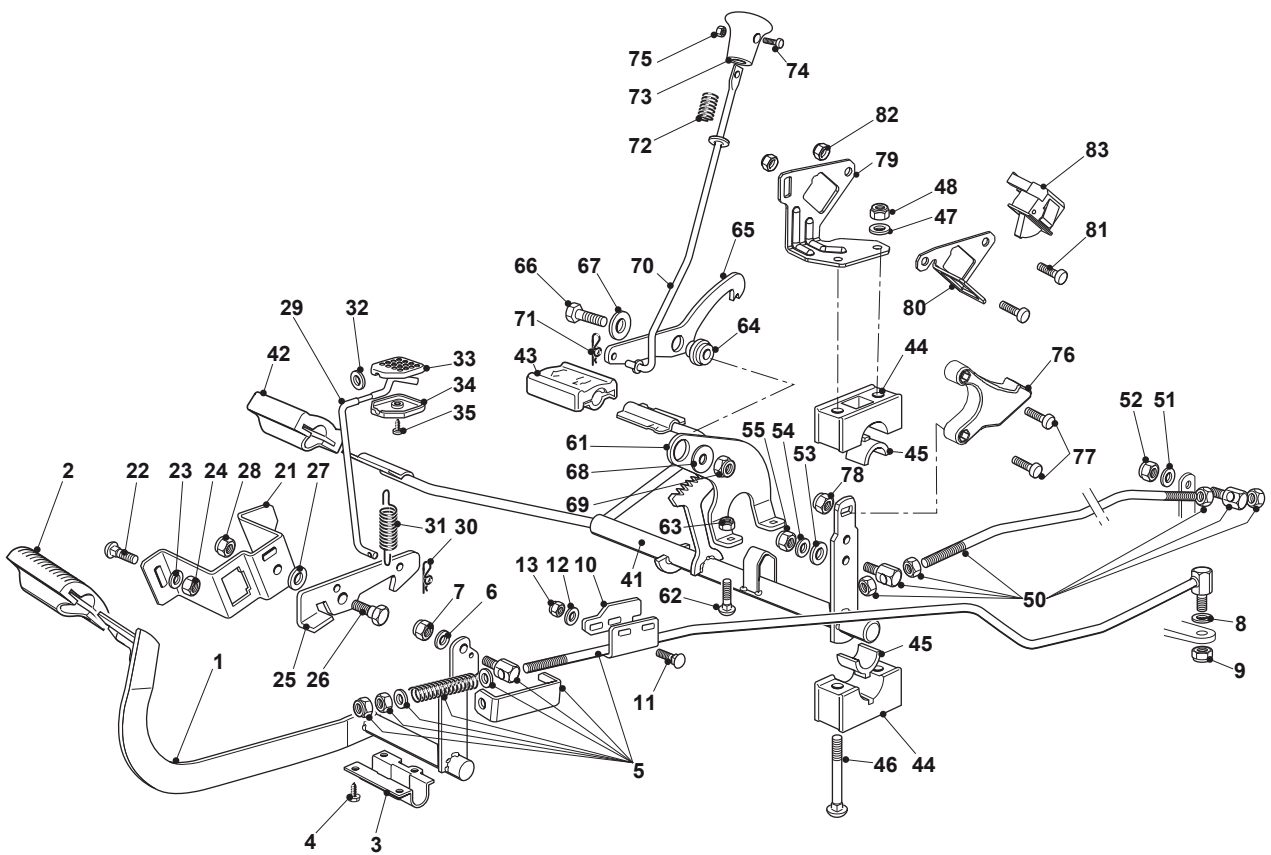

Fig.	Q.ty	Part No	Description	Notes
1	1	382500011/2	Pedal	
2	1	325110416/0	Clamp Cover	
3	1	325547081/2	Plate	
4	4	112731601/0	Screw	
5	1	382000626/0	Brake Rod Assy	
6	1	112521350/0	Washer	
7	1	112155000/0	Nut	
8	2	112521360/0	Washer	
9	1	112155000/0	Nut	
10	1	325547281/1	Plate	
11	2	112815210/0	Screw	
12	2	112523040/0	Washer	
13	2	112154510/0	Nut	
21	1	325785143/1	Support	
22	2	112815210/0	Screw	
23	1	112523040/0	Washer	
24	2	112154510/0	Nut	
25	1	325253001/0	Hook	
26	1	122524970/2	Fulcrum Pin	
27	1	325670011/0	Antifriction Washer	
28	1	112155000/0	Nut	
29	1	125033097/0	Rod	
30	1	124487997/0	Cotter Pin	
31	1	125430213/0	Spring	
32	1	112523040/0	Washer	
33	1	325592001/0	Knob	
34	1	325592002/0	Knob	
35	1	112727815/0	Screw	
41	1	382000389/1	Drive Pedal	
42	1	325110417/0	Clamp Cover Front	
43	1	325110418/0	Clamp Cover Rear	
44	4	325785354/0	Support	
45	4	325034003/0	Brass	
46	4	112815271/0	Screw	
47	4	112523040/0	Washer	
48	4	112154510/0	Nut	
50	1	382000579/0	Rod	
51	1	112523040/0	Washer	
52	1	112154510/0	Nut	
53	1	112521360/0	Washer	
54	1	112523040/0	Washer	
55	1	112154510/0	Nut	
61	1	325774477/0	Clamp	
62	2	112815210/0	Screw	
63	2	112292102/0	Nut	
64	1	125040638/0	Bushing	
65	1	325022000/1	Hook	
66	1	112691100/0	Screw	
67	1	112523060/0	Washer	
68	1	322672152/0	Antifriction Washer	
69	1	112155000/0	Nut	

Fig.	Q.ty	Part No	Description	Notes
70	1	125033091/0	Rod	
71	1	124487995/0	Cotter Pin	
72	1	125430232/0	Spring	
73	1	325605002/0	Button	
74	1	112726389/0	Screw	
75	1	112290800/0	Nut	
76	1	325060050/0	Cam	
77	1	112789100/0	Screw	
78	2	112154330/0	Nut	
79	2	325755071/0	Angle Bracket	
80	1	325785479/0	Micro Switch Bracket	
81	2	112791400/0	Screw	
82	2	112292102/0	Nut	
83	1	119410614/0	Microswitch	