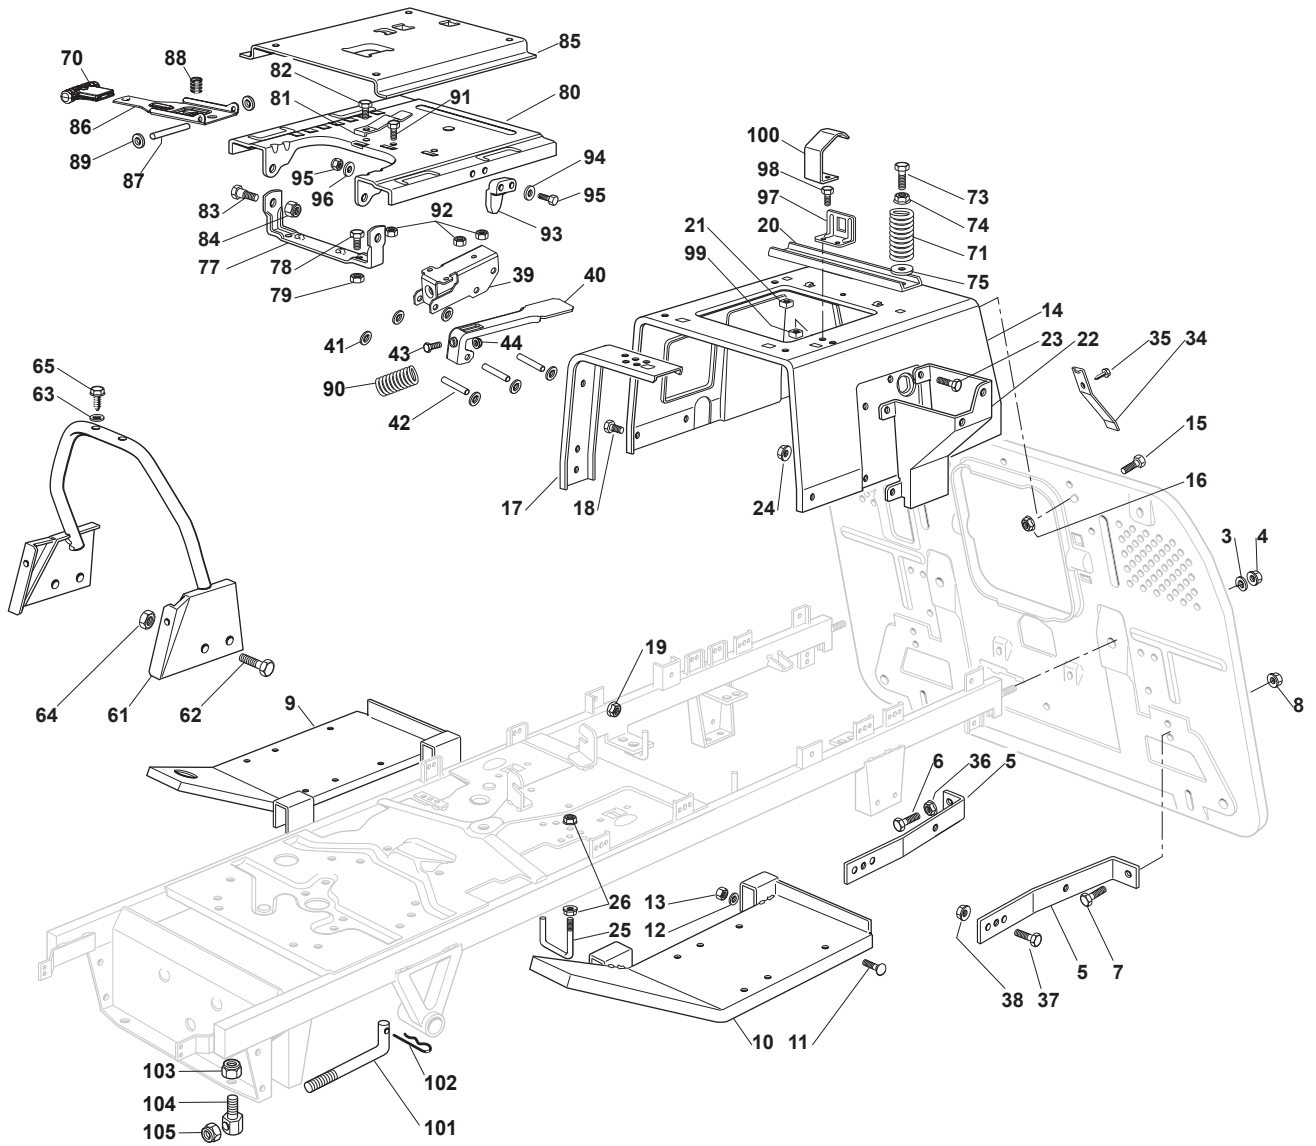

Fig.	Q.ty	Part No	Description	Notes
83	2	122524970/2	Fulcrum Pin	
84	2	112155010/0	Nut	
85	1	325785147/2	Seat Support	
86	1	325318109/1	Stop Lever	
87	1	125510000/0	Pin	
88	1	125430202/1	Spring	
89	2	112604897/0	Elastic Washer	
90	1	125430285/0	Spring	
91	1	112789000/0	Screw	
92	1	112154330/0	Nut	
93	1	325060049/0	Seat Switch Cam	
94	2	112815050/0	Screw	
95	4	112521320/0	Washer	
96	2	112154330/0	Nut	
97	1	325755025/1	Bracket	
98	2	112735110/0	Screw	
99	2	112437502/0	Plate	
100	1	325430255/0	Spring	
101	2	125510119/0	Tie Rod	
102	2	124487997/0	Cotter Pin	
103	2	112155000/0	Nut	
104	2	125510040/1	Pin	
105	2	112155000/0	Nut	

Fig.	Q.ty	Part No	Description	Notes
82	1	112731580/0	Screw	
83	2	122524970/2	Fulcrum Pin	
84	2	112155010/0	Nut	
85	1	325785147/2	Seat Support	
86	1	325318303/0	Stop Lever	
87	1	125510000/0	Pin	
88	1	125430202/1	Spring	
89	2	112604897/0	Elastic Washer	
90	1	125430285/0	Spring	
91	1	112789000/0	Screw	
92	1	112154330/0	Nut	
93	1	325060049/0	Seat Switch Cam	
94	2	112815050/0	Screw	
95	4	112521320/0	Washer	
96	2	112154330/0	Nut	
97	1	325755025/1	Bracket	
98	2	112735110/0	Screw	
99	2	112437502/0	Plate	
100	1	325430255/0	Spring	
101	2	125510119/0	Tie Rod	
102	2	124487997/0	Cotter Pin	
103	2	112155000/0	Nut	
104	2	125510040/1	Pin	
105	2	112155000/0	Nut	