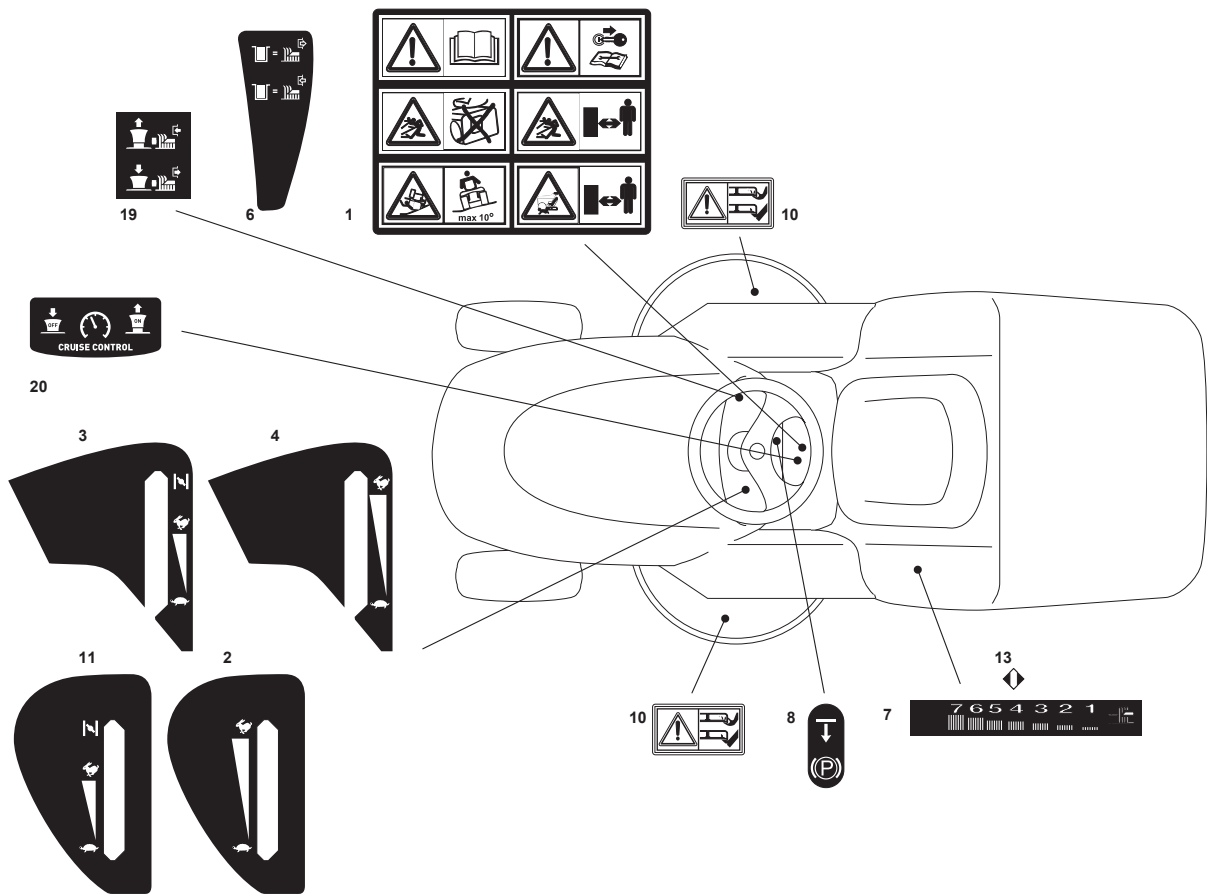

Fig.	Q.ty	Part No	Description	Notes
2	1	382400003/1	Ejection Guard	
3	1	325869043/0	Rear Support	
4	2	118566112/0	Polyethylene Push Road	
5	2	112689515/0	Screw	
6	2	112154510/0	Nut	
7	2	125510022/0	Pin	
8	2	124487998/0	Cotter Pin	
9	1	124487999/0	Spring Pin	
22	1	125519997/1	Front Weight Tc	
23	3	112760520/0	Screw	
24	3	112155000/0	Nut	
42	1	382735502/0	Bracket	
43	1	325774213/0	Bracket	
44	1	382033105/1	Rod	
45	1	125510021/1	Hitch Pin	
46	2	124487999/0	Spring Pin	
51	1	182180050/0	Battery Charger	CE Plugg
51	1	182180052/0	Battery Charger	UK Plugg
72	1	125140092/0	Mulching Deflector	
73	1	325394005/0	Handle	
74	1	125510077/0	Pin	
75	1	125430245/0	Spring	
76	1	112735405/0	Screw	
77	1	325280000/1	Handgrip	
78	1	125840011/1	Tie Rod	
79	2	125253004/0	Mulch.Kit Fixing Hook	