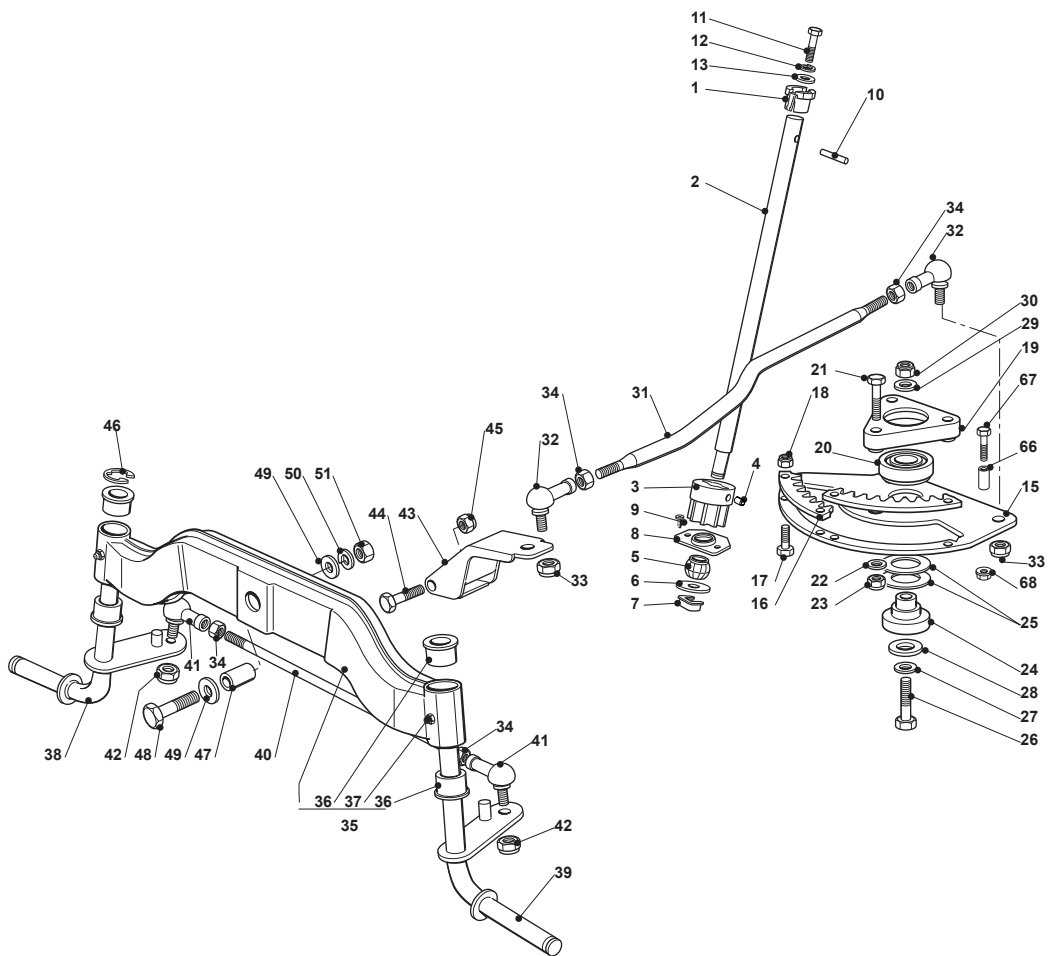

TCA 122 HYDRO

Ride-on 102-122 cm Steering 13"

Issue 13 - 2016

Fig.	Q.ty	Part No	Description	Notes
52	2	122746616/0	Joint	

Fig.	Q.ty	Part No	Description	Notes
1	1	325038004/0	Bushing	
2	1	125520010/0	Steering Column	
3	1	125570004/0	Pinion	
4	1	112714300/0	Dowel	
5	1	325743000/0	Joint	
6	1	112521370/0	Washer	
7	1	112436030/0	Plate	
8	1	325785213/1	Support	
9	2	112729601/1	Screw	
10	1	112620250/0	Pin	
11	1	112691800/0	Screw	
12	1	112583500/0	Grower	
13	1	112523060/0	Washer	
15	1	325735523/0	Steering Sector	
16	2	325150000/0	Rack	
17	4	112791213/1	Screw	
18	4	112154510/0	Nut	
19	1	325774453/0	Clamp	
20	1	119216047/0	Bearing	
21	3	112691100/0	Screw	
22	3	112523060/0	Washer	
23	3	112155000/0	Nut	
24	1	125510120/0	Support	
25	2	322672153/0	Antifriction Washer	
26	1	112692395/0	Screw	
27	1	112523080/0	Washer	
28	1	112521390/0	Washer	
29	1	112523080/0	Washer	
30	1	112156602/0	Nut	
31	1	125033003/1	Steering Rod	
32	2	122746600/0	Joint	
32	2	122746616/0	Joint	
33	2	122746609/0	Joint	
34	4	112156602/0	Nut	
35	1	382034001/3	Equalizer With Bush And Lubricator	
36	4	125034002/1	Bushing	
37	2	112379511/0	Grease Dispenser	
38	1	382230361/0	Right Stub Axle	
39	1	382230359/0	Left Stub Axle	
40	1	325840001/0	Tie Rod	
41	2	122746616/0	Joint	
42	2	112156602/0	Nut	
43	1	382318185/0	Lever Ass.Y	
44	1	112692395/0	Screw	
45	1	112155000/0	Nut	
46	1	112001000/0	Benzing Ring	
47	1	125160005/0	Spacer	
48	1	112694100/0	Screw	
49	2	112521390/0	Washer	
50	1	112587900/0	Grower	
51	1	112295800/0	Nut	