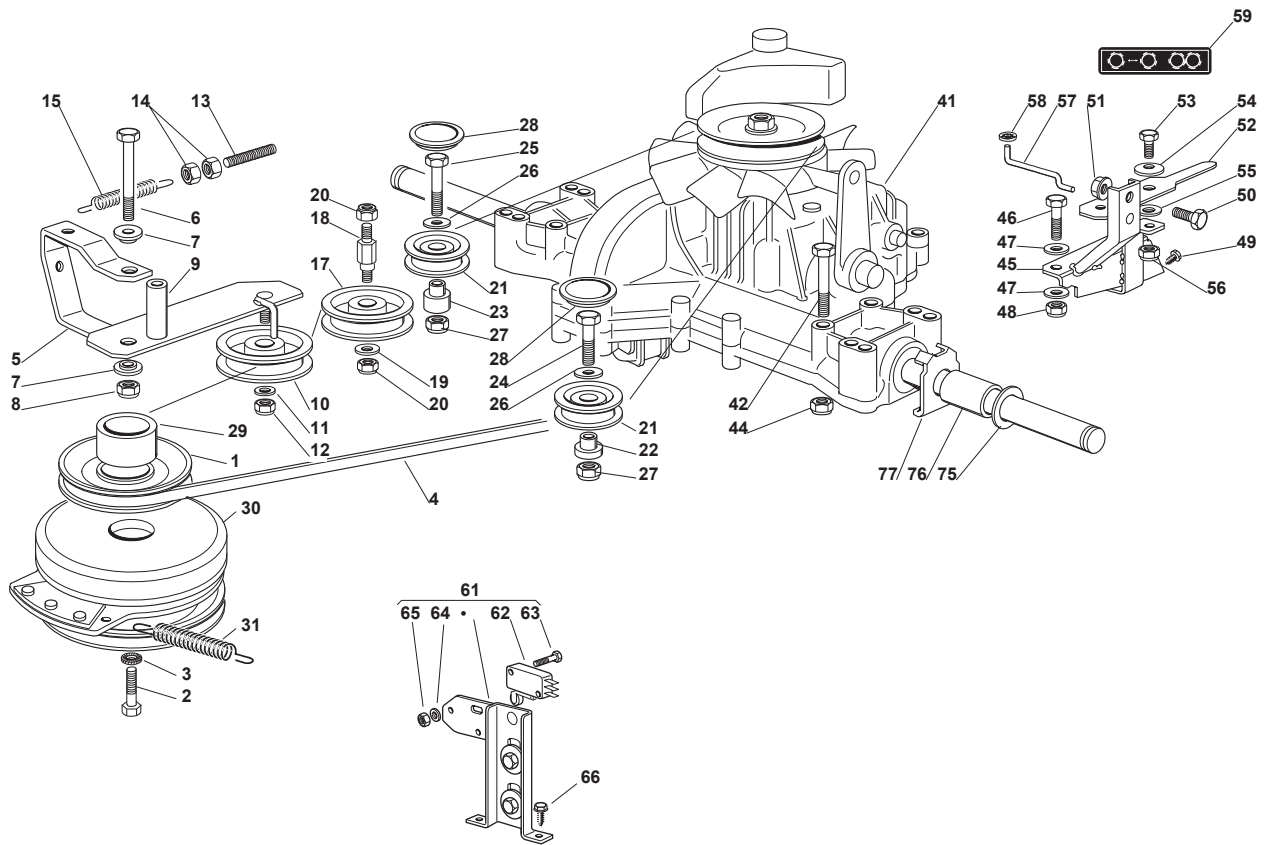

Fig.	Q.ty	Part No	Description	Notes
64	2	112581100/0	Grower	
65	2	112290791/0	Nut	
66	2	112735110/0	Screw	
67	1	119410614/0	Microswitch	
75	4	112521410/0	Washer	
76	2	125160023/0	Spacer	
77	2	325670025/0	Washer