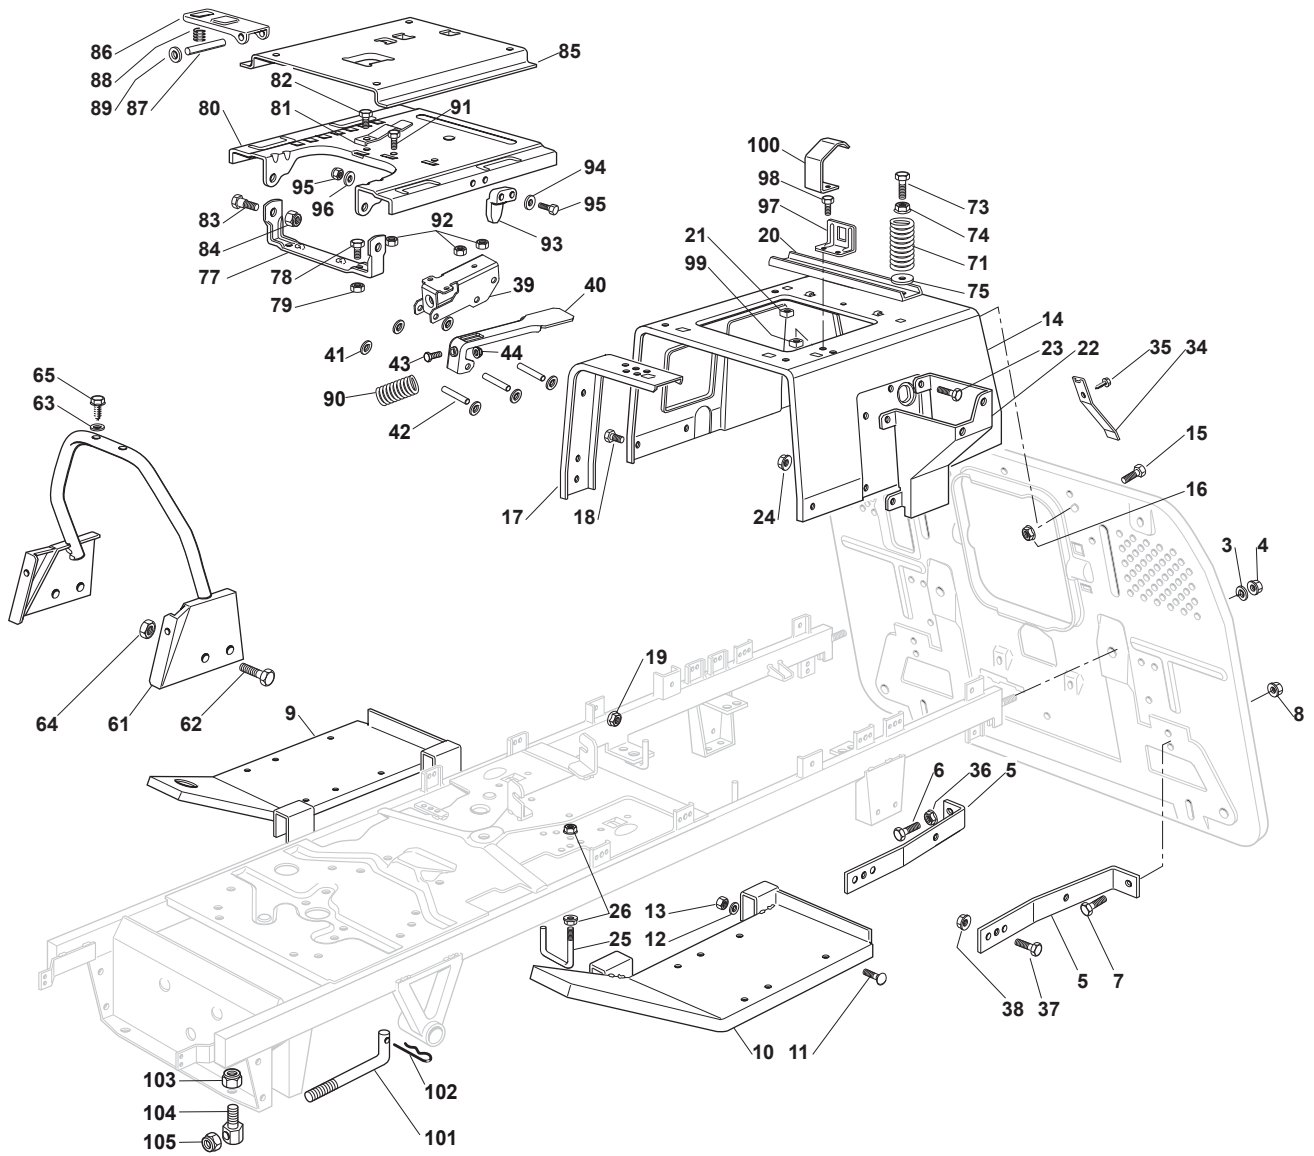

Fig.	Q.ty	Part No	Description	Notes
3	2	112585100/0	Washer	
4	2	112295200/0	Nut	
5	2	325774273/1	Stiffening	
6	1	112691100/0	Screw	
7	3	112793102/0	Screw	
8	4	112293201/0	Nut	
9	1	382510041/2	Right Footboard Support	
10	1	382510043/2	Left Footboard Support	
11	4	112815245/0	Screw	
12	4	112523040/0	Washer	
13	4	112154510/0	Nut	
14	1	325785133/5	Seat Support	
15	5	112791011/0	Screw	
16	5	112292102/0	Nut	
17	2	325650065/0	Stiffening	
18	6	112791011/0	Screw	
19	6	112292102/0	Nut	
20	1	325650067/0	Stiffening	
21	2	112360420/0	Nut	
22	1	325785137/1	Support	
23	4	112791011/0	Screw	
24	4	112292102/0	Nut	
25	1	125580019/0	Belt Guide Peg	
26	2	112292102/0	Nut	
34	1	125430238/1	Spring	
35	1	112731580/0	Screw	
36	1	112293200/0	Nut	
37	2	112793102/0	Screw	
38	2	112293201/0	Nut	
39	1	325774575/0	Fulcrum Clamp	
40	1	325318327/0	Lever	
41	6	112604896/0	Crown Fastener	
42	3	122517866/0	Pin	
43	1	112735661/0	Screw	
44	1	112154510/0	Nut	
61	1	382650045/0	Chassis	
62	4	112792611/0	Screw	
63	2	112521330/0	Washer	
64	4	112292102/0	Nut	
65	2	112731350/0	Screw	
71	2	125430205/1	Spring	for Standard TC Models
71	2	125430257/1	Spring	for TX-TS Models
73	2	125943001/1	Screw	
74	2	112293201/0	Nut	
75	2	112523070/0	Washer	
77	1	382774207/0	Seat Clamp Support	
78	2	112792611/0	Screw	
79	2	112293201/0	Nut	
80	1	325785149/3	Fixed Seat Support	
81	1	125430203/1	Spring	
82	1	112731580/0	Screw