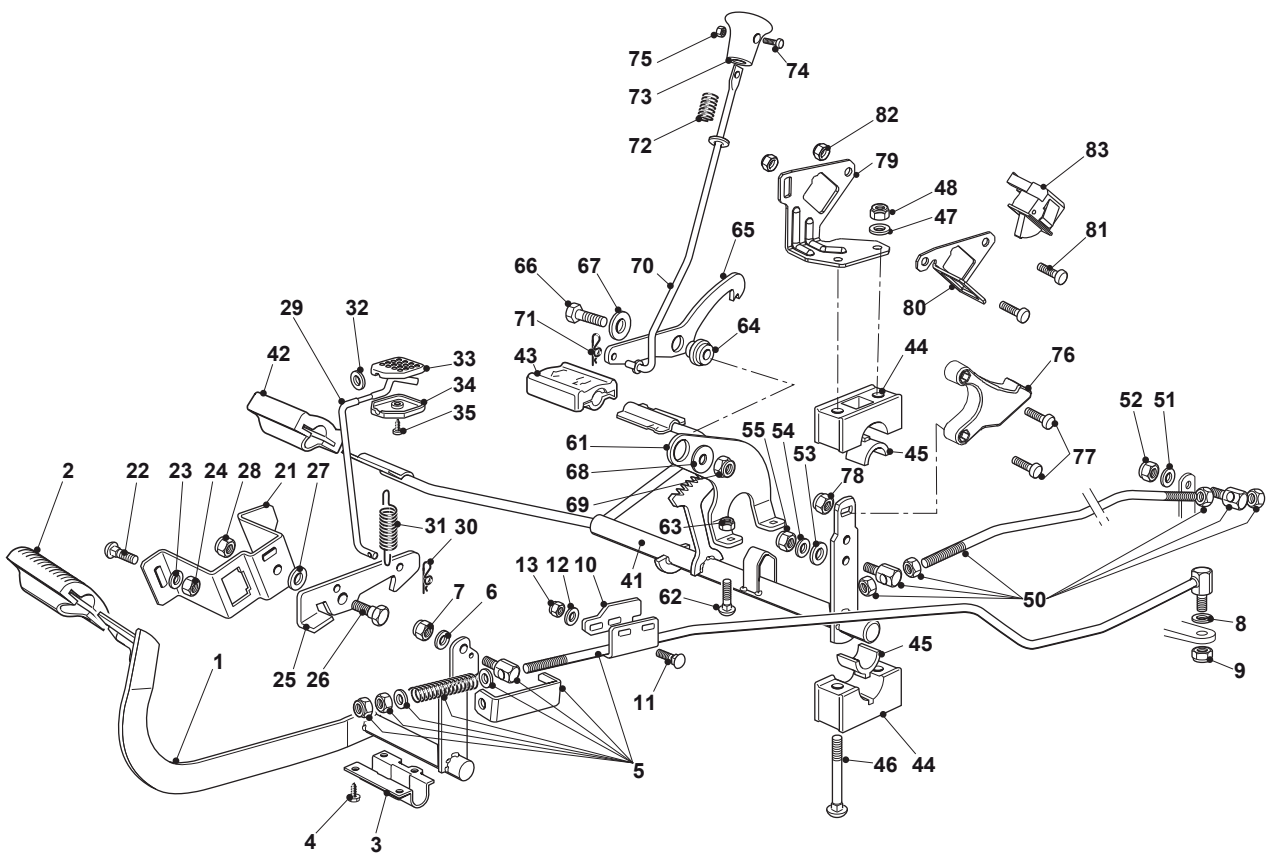

Fig.	Q.ty	Part No	Description	Notes
1	1	382500011/2	Pedal	
2	1	325110416/0	Clamp Cover	
3	1	325547081/2	Plate	
4	4	112731601/0	Screw	
5	1	382000582/0	Rod	
6	1	112521350/0	Washer	
7	1	112155000/0	Nut	
8	2	112521360/0	Washer	
9	1	112155000/0	Nut	
21	1	325785143/1	Support	
22	2	112815210/0	Screw	
23	1	112523040/0	Washer	
24	2	112154510/0	Nut	
25	1	325253001/0	Hook	
26	1	122524970/2	Fulcrum Pin	
27	1	325670011/0	Antifriction Washer	
28	1	112155000/0	Nut	
29	1	125033097/0	Rod	
30	1	124487997/0	Cotter Pin	
31	1	125430213/0	Spring	
32	1	112523040/0	Washer	
33	1	325592001/0	Knob	
34	1	325592002/0	Knob	
35	1	112727815/0	Screw	
41	1	382000391/1	Drive Pedal	
42	1	325110417/0	Clamp Cover Front	
43	1	325110418/0	Clamp Cover Rear	
44	4	325785354/0	Support	
45	4	325034003/0	Brass	
46	4	112815271/0	Screw	
47	4	112523040/0	Washer	
48	4	112154510/0	Nut	
50	1	382000579/0	Rod	
51	1	112523040/0	Washer	
52	1	112154510/0	Nut	
53	1	112521360/0	Washer	
54	1	112523040/0	Washer	
55	1	112154510/0	Nut	
56	1	325785481/0	Micro Switch Bracket	
57	1	325060034/1	Cam	
58	1	112735404/0	Screw	
59	2	112793102/0	Screw	
60	2	112293201/0	Nut	
61	1	119410614/0	Microswitch	