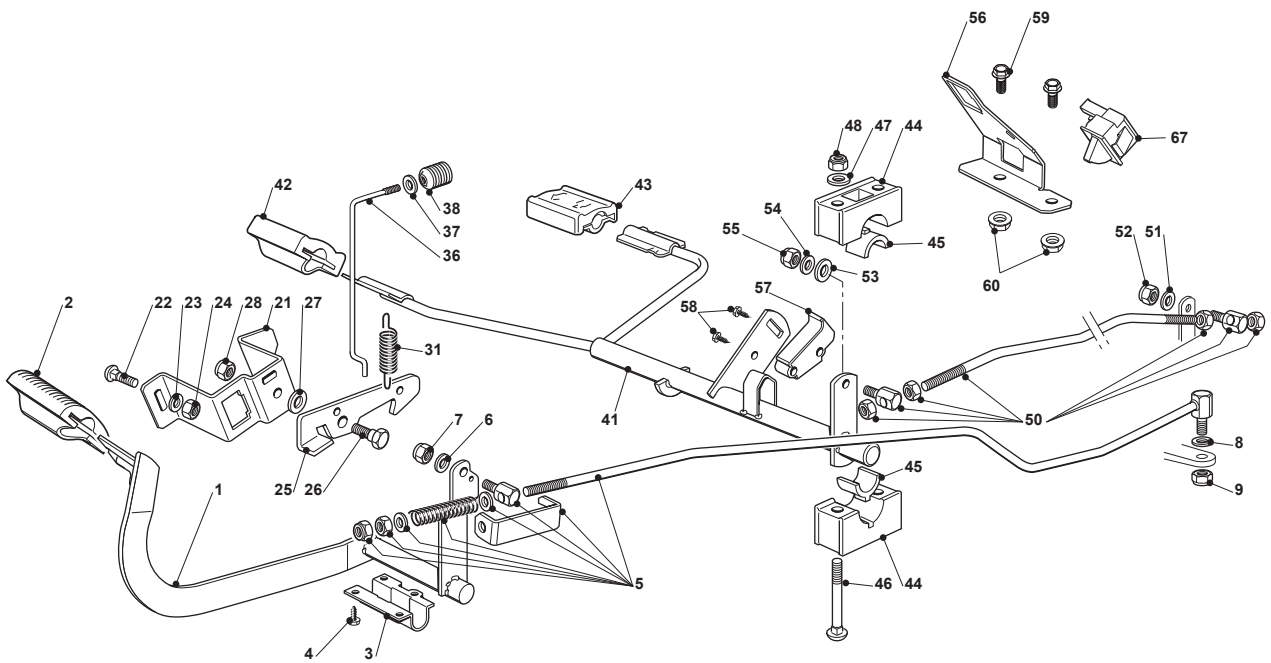

TCA 122 HYDRO

Ride-on 102-122 cm Steering 15"

Issue 13 - 2016

Fig.	Q.ty	Part No	Description	Notes
66	1	122167840/0	Spacer	
67	1	112691200/0	Screw	
68	1	112293201/0	Nut	

Fig.	Q.ty	Part No	Description	Notes
61	1	382394853/OLC	Switch Ass.Y	
1	1	382500011/2	Pedal	
2	1	325110416/0	Clamp Cover	
3	1	325547081/2	Plate	
4	4	112731601/0	Screw	
5	1	382000582/0	Rod	
6	1	112521350/0	Washer	
7	1	112155000/0	Nut	
8	2	112521360/0	Washer	
9	1	112155000/0	Nut	
21	1	325785143/1	Support	
22	2	112815210/0	Screw	
23	1	112523040/0	Washer	
24	2	112154510/0	Nut	
25	1	325253001/0	Hook	
26	1	122524970/2	Fulcrum Pin	
27	1	325670011/0	Antifriction Washer	
28	1	112155000/0	Nut	
31	1	125430213/0	Spring	
36	1	125033034/0	Rod	
37	1	125394509/1	Knob	
38	1	112523020/0	Washer	
41	1	382000391/1	Drive Pedal	
42	1	325110417/0	Clamp Cover Front	
43	1	325110418/0	Clamp Cover Rear	
44	4	325785354/0	Support	
45	4	325034003/0	Brass	
46	4	112815271/0	Screw	
47	4	112523040/0	Washer	
48	4	112154510/0	Nut	
50	1	382000579/0	Rod	
51	1	112523040/0	Washer	
52	1	112154510/0	Nut	
53	1	112521360/0	Washer	
54	1	112523040/0	Washer	
55	1	112154510/0	Nut	
56	1	325785481/0	Micro Switch Bracket	
57	1	325060034/1	Cam	
58	1	112735404/0	Screw	
59	2	112793102/0	Screw	
60	2	112293201/0	Nut	
62	1	119410609/1LC	Micro Switch	
63	2	112735602/0	Screw	
64	2	112581100/0	Grower	
65	2	112290791/0	Nut	
66	2	112735110/0	Screw	
67	1	119410614/0	Microswitch	