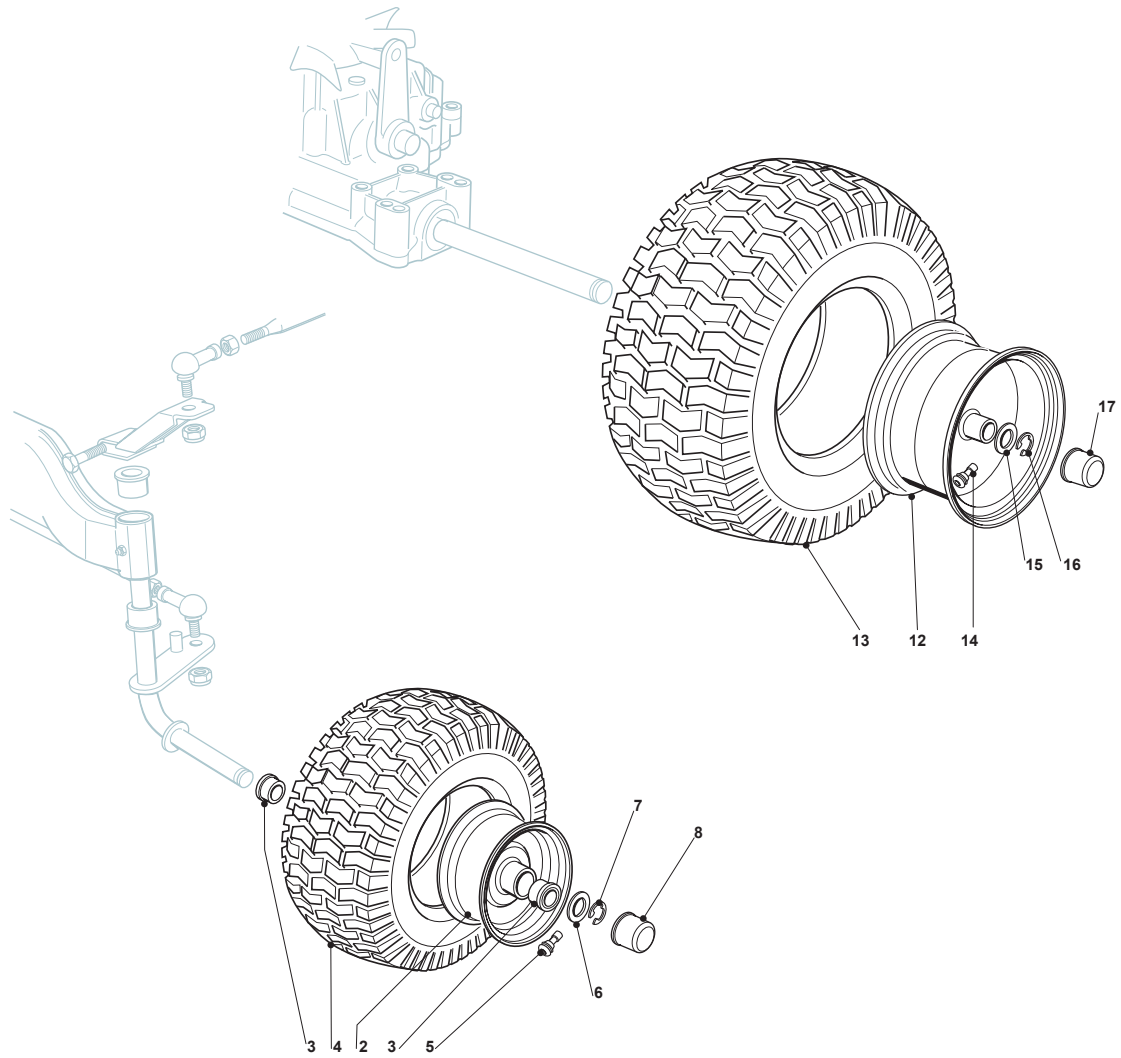

Fig.	Q.ty	Part No	Description	Notes
1	1	125961213/0	Steering Wheel	
2	1	125961214/1	Steering Wheel	Grey
2	1	125961217/1	Coated Steering Wheel Black Tc	Black
2	1	125961210/1	Steering Wheel	Black Coated
3	1	125961206/0	Steering Wheel	
4	1	325120231/0	Cap	
5	1	325580500/0	Cap	
6	1	325580501/0	Cap	
6	1	325580505/0	Cap	Specific for Mountfield
7	1	112620299/0	Elastic Pin	
8	1	125722450/1	Seat	
9	1	125722451/2	Seat	
10	1	125722459/0	Seat	
11	1	125722457/0	Seat	
12	1	125722471/0	Seat	Integral, Black
12	1	125722467/1	Seat	Confort, Black
13	4	112793102/0	Screw	
14	4	112583500/0	Grower	