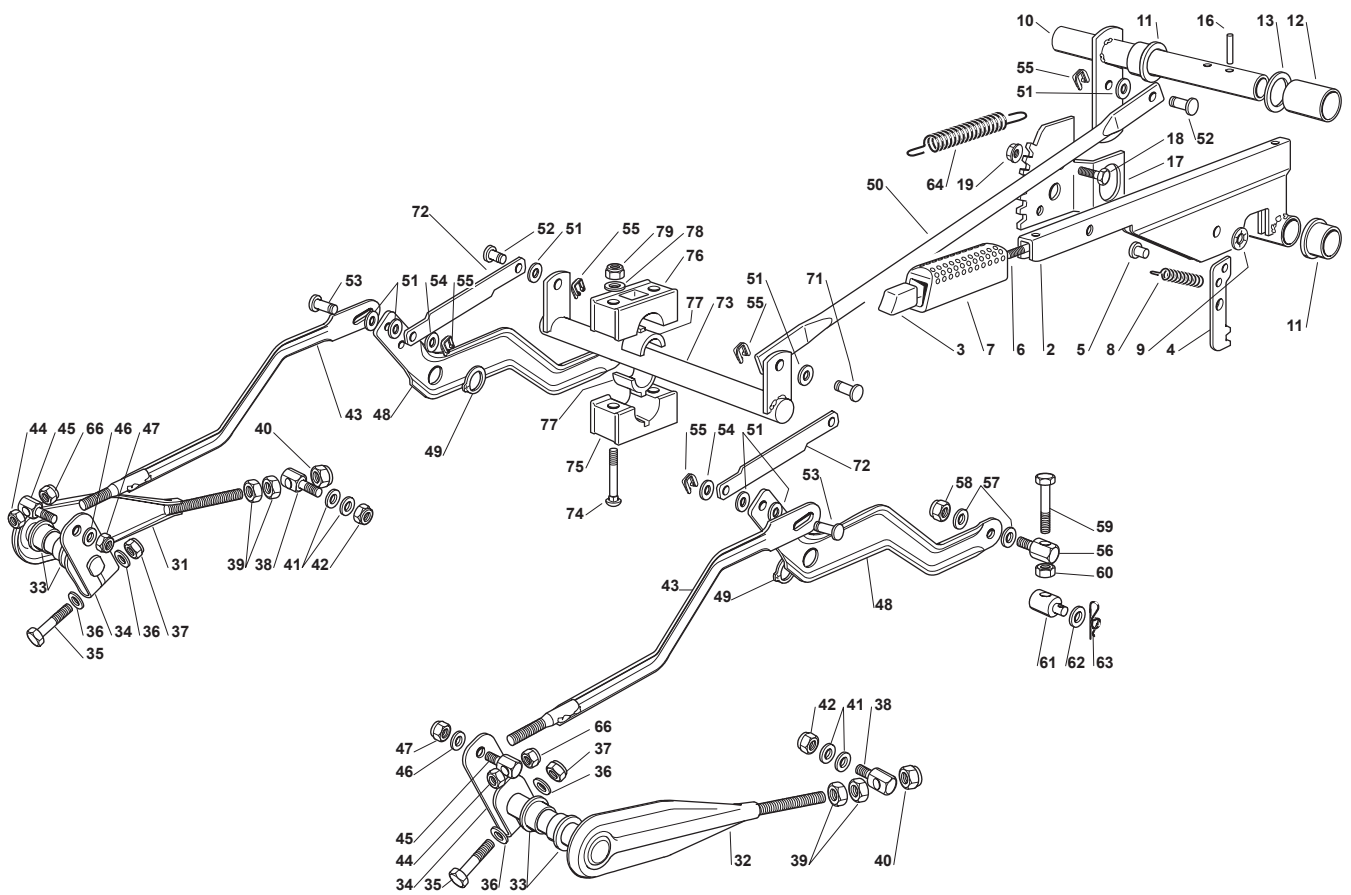

TCA 122 HYDRO

Ride-on 102-122 cm Cutting Plate Lifting

Issue 13 - 2016

Fig.	Q.ty	Part No	Description	Notes
71	1	125510048/1	Pin	
72	2	325318223/0	Gearshift	
73	1	382000585/0	Axle	
74	4	112815271/0	Screw	
75	2	325785355/0	Support	
76	2	325785354/0	Support	
77	4	325034003/0	Brass	
78	4	112523040/0	Washer	
79	4	112154510/0	Nut