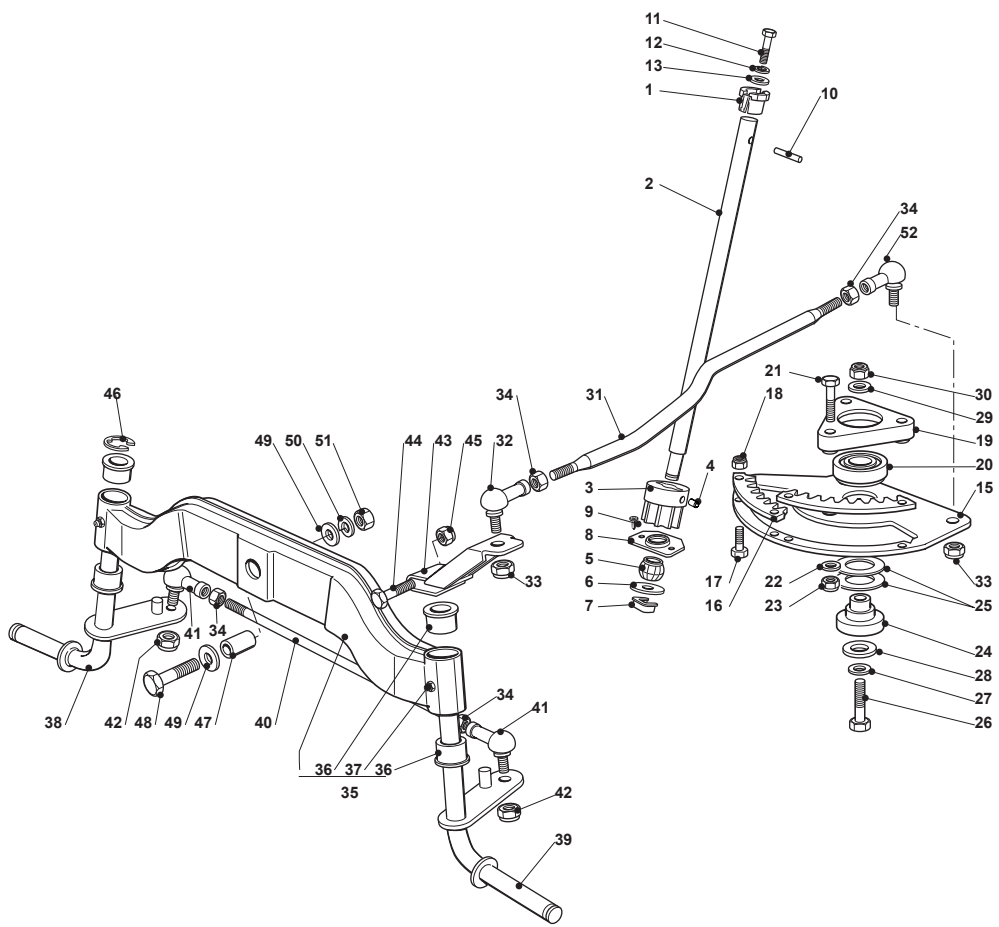

Fig.	Q.ty	Part No	Description	Notes
1	1	325038004/0	Bushing	
2	1	125520010/0	Steering Column	
3	1	125570004/0	Pinion	
4	1	112714300/0	Dowel	
5	1	325743000/0	Joint	
6	1	112521370/0	Washer	
7	1	112436030/0	Plate	
8	1	325785213/1	Support	
9	2	112729601/1	Screw	
10	1	112620250/0	Pin	
11	1	112691800/0	Screw	
12	1	112583500/0	Grower	
13	1	112523060/0	Washer	
15	1	325735523/0	Steering Sector	
16	2	325150000/0	Rack	
17	4	112791213/1	Screw	
18	4	112154510/0	Nut	
19	1	325774453/0	Clamp	
20	1	119216047/0	Bearing	
21	3	112691100/0	Screw	
22	3	112523060/0	Washer	
23	3	112155000/0	Nut	
24	1	125510120/0	Support	
25	2	322672153/0	Antifriction Washer	
26	1	112692395/0	Screw	
27	1	112523080/0	Washer	
28	1	112521390/0	Washer	
29	1	112523080/0	Washer	
30	1	112156602/0	Nut	
31	1	125033003/1	Steering Rod	
32	2	122746600/0	Joint	
32	2	122746616/0	Joint	
33	2	122746609/0	Joint	
34	4	112156602/0	Nut	
35	1	382034001/3	Equalizer With Bush And Lubricator	
36	4	125034002/1	Bushing	
37	2	112379511/0	Grease Dispenser	
38	1	382230349/0	Right Stub Axle	
39	1	382230348/0	Left Stub Axle	
40	1	325840001/0	Tie Rod	
41	2	122746616/0	Joint	
42	2	112156602/0	Nut	
43	1	382318101/0	Lever Ass.Y	
44	1	112691700/0	Screw	
45	1	112155000/0	Nut	
46	1	112001000/0	Benzing Ring	
47	1	125160005/0	Spacer	
48	1	112694100/0	Screw	
49	2	112521390/0	Washer	
50	1	112587900/0	Grower	
51	1	112295800/0	Nut