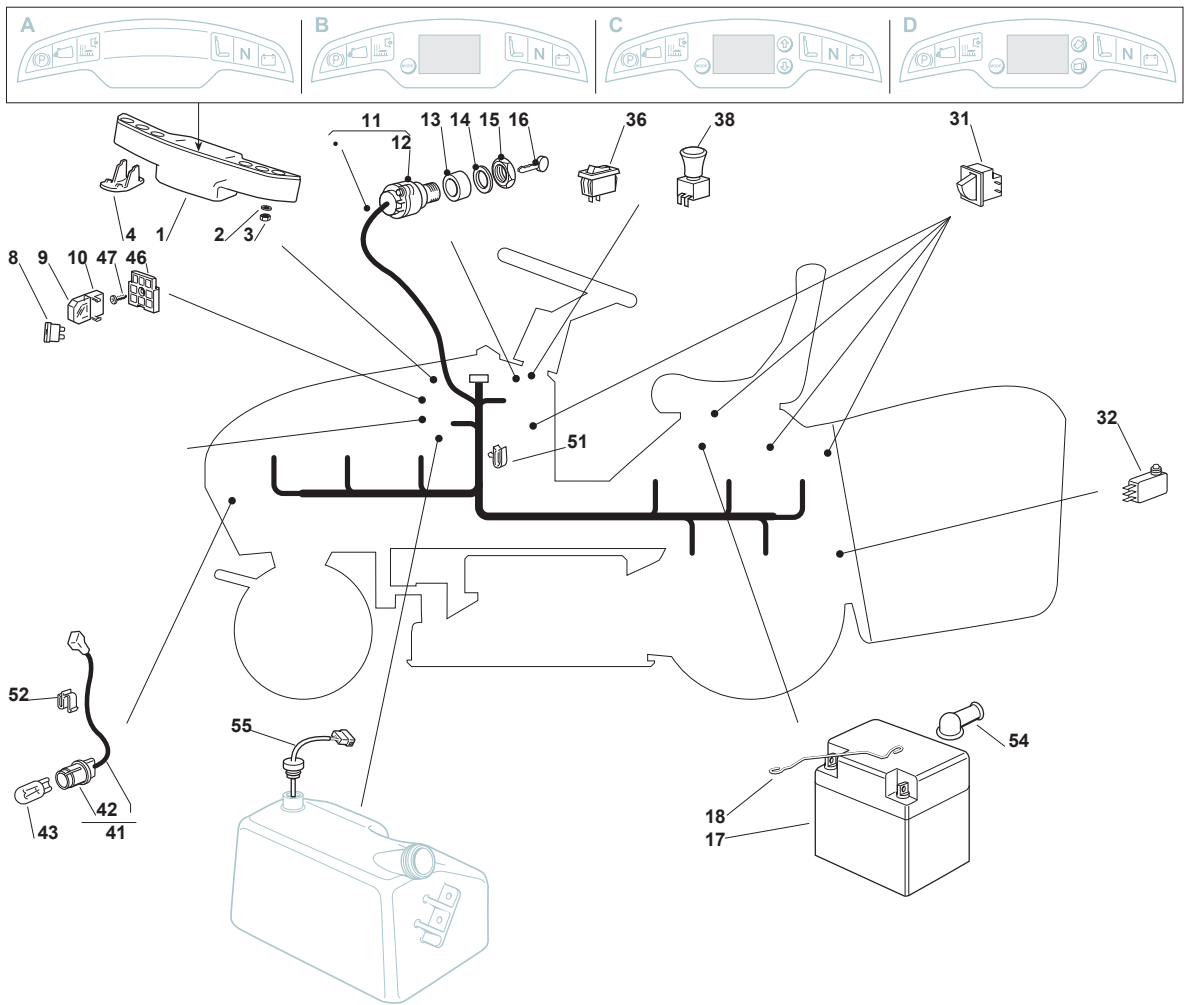

Fig.	Q.ty	Part No	Description	Notes
2	2	112521320/0	Washer	
3	2	112154330/0	Nut	
4	1	325031501/0	Deflector	
8	1	133340035/0	Fuse 15 A	for Electrical Lifting
8	1	133340036/0	Fuse 25 A	for Manual Lifting
8	1	133340040/0	Fuse 10 A	for Manual Lifting
9	2	133215000/0	Cover	for Manual Lifting
9	3	133215000/0	Cover	for Electrical Lifting
10	2	133500007/0	Fuse Carrier	for Manual Lifting
10	3	133500007/0	Fuse Carrier	for Electrical Lifting
12	1	118450072/0	Starting Switch	
13	1	118550136/0	Spacer	
14	1	118550135/0	Washer	
15	1	118400862/0	Ring Nut	
16	1	118210022/0	Starting Key	
17	1	118120002/1	Battery	
18	1	125430230/0	Spring	
31	3	119410615/0	Microswitch	
32	1	119410605/1	Microswitch	
36	1	118450060/1	Headlight Interrupt.	
38	1	118450068/0	Switch	
41	1	182040073/0	Lamp Holder	
42	2	133500030/0	Lamp Holder	
43	2	118459100/0	Lamp For Lights	
46	1	133500010/1	Plate	
47	1	112735170/0	Screw	
51	5	133320506/0	Fairlead	
52	1	133320504/0	Fairlead	
54	1	118564864/1	Protection	
55	1	125290001/0	Fuel Level Indicator	
11	1	182040203/0	Cables Ass.Y	for B&S-GGP-Kawasaki Engines
11	1	182040208/0	Cables Ass.Y	for Honda Engine
1	1	382722431/0	Cards + Guards (A)	"A"
1	1	382722432/0	Cards + Guards (B)	"B"
1	1	382722433/0	Cards + Guards (D)	"D"
1	1	382722434/0	Cards + Guards (C)	"C"