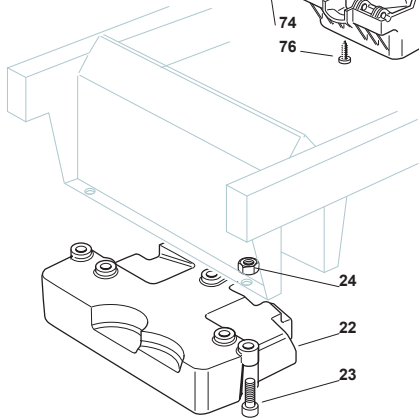

Fig.	Q.ty	Part No	Description	Notes
2	2	112521320/0	Washer	
3	2	112154330/0	Nut	
4	1	325031501/0	Deflector	
8	1	133340035/0	Fuse 15 A	for Electrical Lifting
8	1	133340036/0	Fuse 25 A	for Manual Lifting
8	1	133340040/0	Fuse 10 A	for Manual Lifting
9	2	133215000/0	Cover	for Manual Lifting
9	3	133215000/0	Cover	for Electrical Lifting
10	2	133500007/0	Fuse Carrier	for Manual Lifting
10	3	133500007/0	Fuse Carrier	for Electrical Lifting
12	1	118450072/0	Starting Switch	
13	1	118550136/0	Spacer	
14	1	118550135/0	Washer	
15	1	118400862/0	Ring Nut	
16	1	118210022/0	Starting Key	
17	1	118120002/1	Battery	
18	1	125430230/0	Spring	
31	3	119410615/0	Microswitch	
32	1	119410605/1	Microswitch	
36	1	118450060/1	Headlight Interrupt.	
38	1	118450068/0	Switch	
41	1	182040073/0	Lamp Holder	
42	2	133500030/0	Lamp Holder	
43	2	118459100/0	Lamp For Lights	
46	1	133500010/1	Plate	
47	1	112735170/0	Screw	
51	5	133320506/0	Fairlead	
52	1	133320504/0	Fairlead	
54	1	118564864/1	Protection	
55	1	125290001/0	Fuel Level Indicator	
11	1	182040203/0	Cables Ass.Y	for B&S-GGP-Kawasaki Engines
11	1	182040208/0	Cables Ass.Y	for Honda Engine
1	1	382722431/0	Cards + Guards (A)	"A"
1	1	382722432/0	Cards + Guards (B)	"B"
1	1	382722433/0	Cards + Guards (D)	"D"
1	1	382722434/0	Cards + Guards (C)	"C"