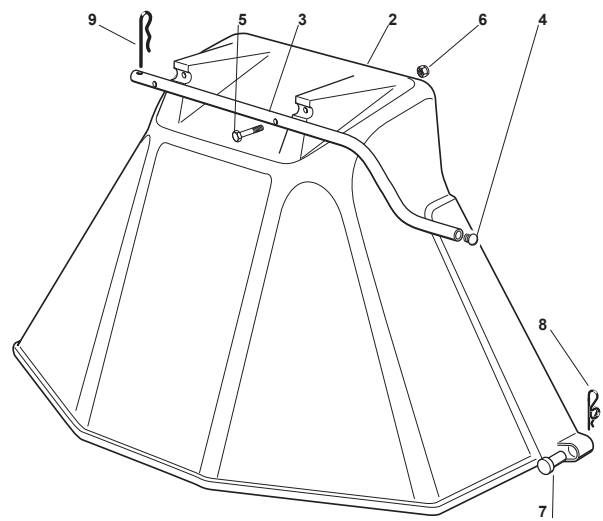

Fig.	Q.ty	Part No	Description	Notes
2	1	382400003/1	Ejection Guard	
3	1	325869043/0	Rear Support	
4	2	118566112/0	Polyethylene Push Road	
5	2	112689515/0	Screw	
6	2	112154510/0	Nut	
7	2	125510022/0	Pin	
8	2	124487998/0	Cotter Pin	
9	1	124487999/0	Spring Pin	
22	1	125519997/1	Front Weight Tc	
23	3	112760520/0	Screw	
24	3	112155000/0	Nut	
42	1	382735502/0	Bracket	
43	1	325774213/0	Bracket	
44	1	382033105/1	Rod	
45	1	125510021/1	Hitch Pin	
46	2	124487999/0	Spring Pin	
51	1	182180050/0	Battery Charger	CE Plugg
51	1	182180052/0	Battery Charger	UK Plugg
72	1	125140092/0	Mulching Deflector	
73	1	325394005/0	Handle	
74	1	125510077/0	Pin	
75	1	125430245/0	Spring	
76	1	112735405/0	Screw	
77	1	325280000/1	Handgrip	
78	1	125840011/1	Tie Rod	
79	2	125253004/0	Mulch.Kit Fixing Hook	