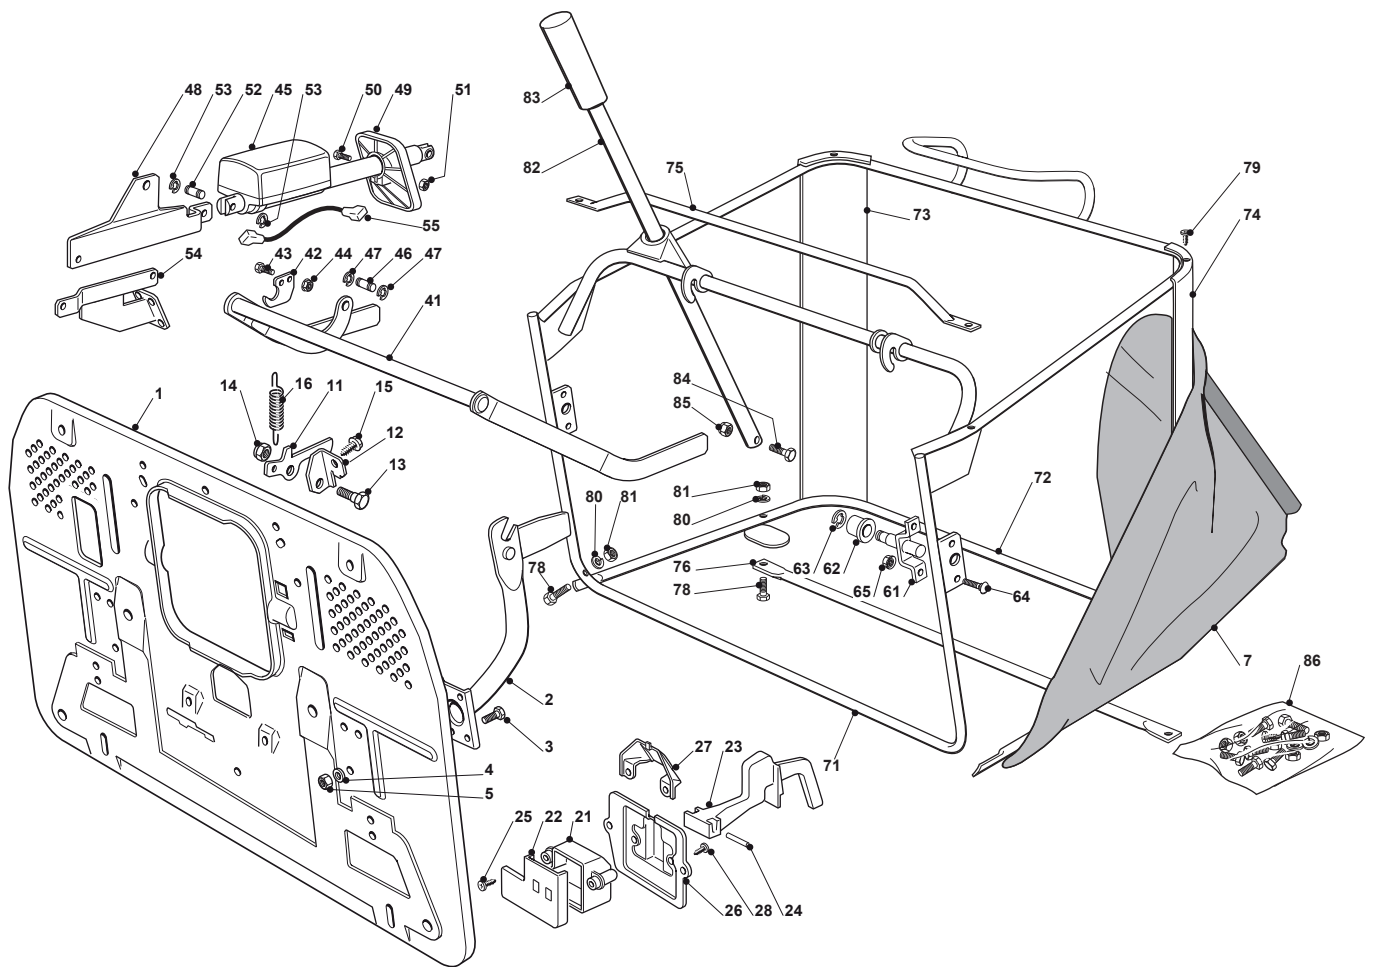

TCA 122 HYDRO

Ride-on 102-122 cm Grass-Catcher with Electrical Lifting

Issue 13 - 2016

Fig.	Q.ty	Part No	Description	Notes
83	1	125394508/0	Knob	
84	1	112792099/0	Screw	
85	1	112154510/0	Nut	
86	1	382180045/0	Outfit, Screws