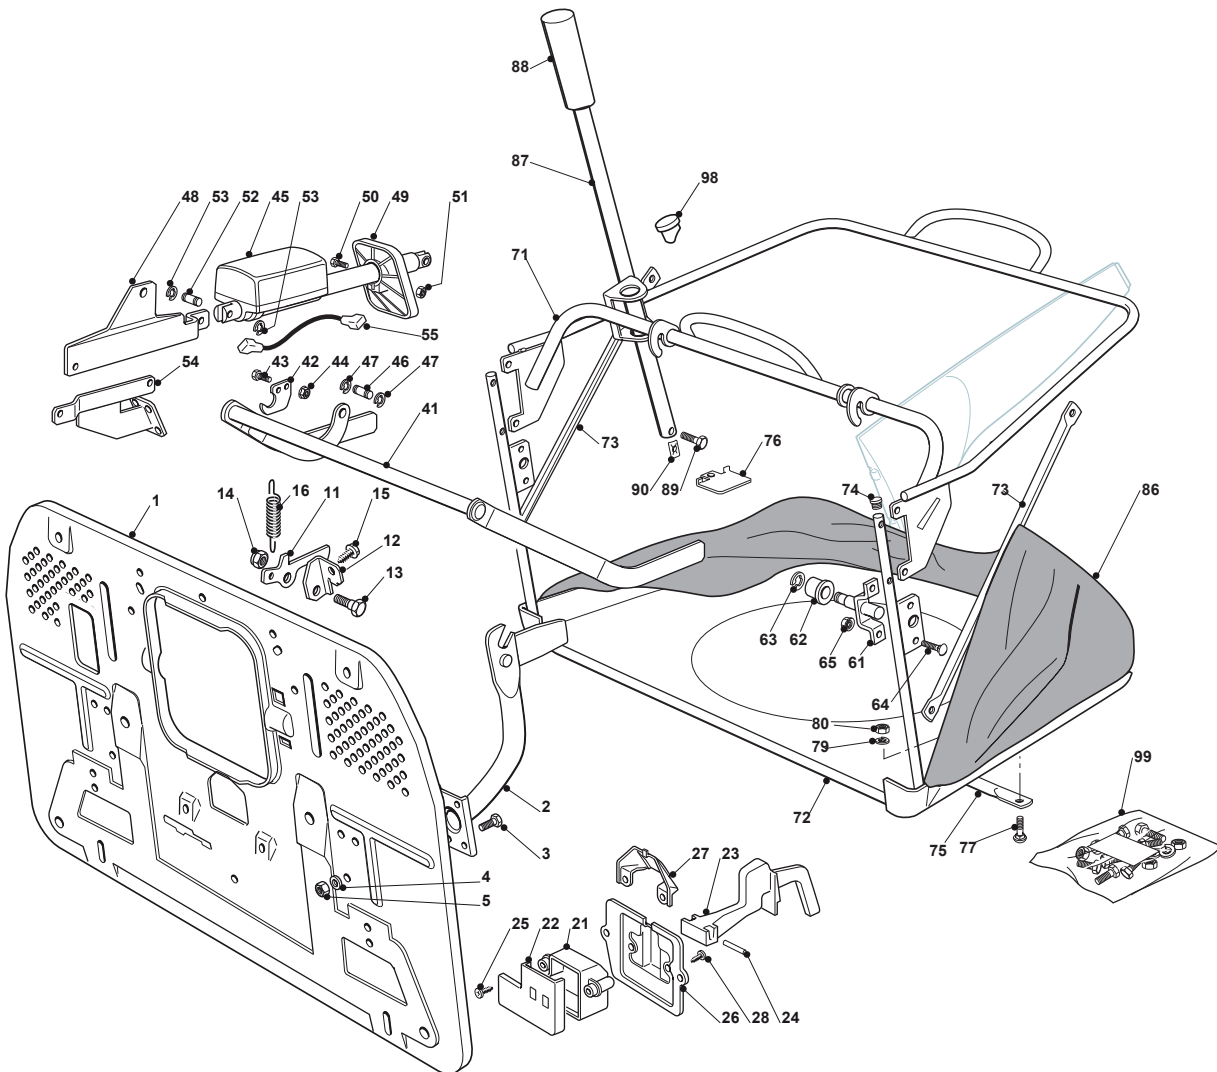

TCA 122 HYDRO

Ride-on 102-122 cm Grass-Catcher with Electrical Lifting

Issue 13 - 2016

Fig.	Q.ty	Part No	Description	Notes
89	1	112788800/0	Screw	
90	1	112157000/0	Nut	
98	1	325120232/0	Cap	
99	1	382180111/0	Outfit, Screws