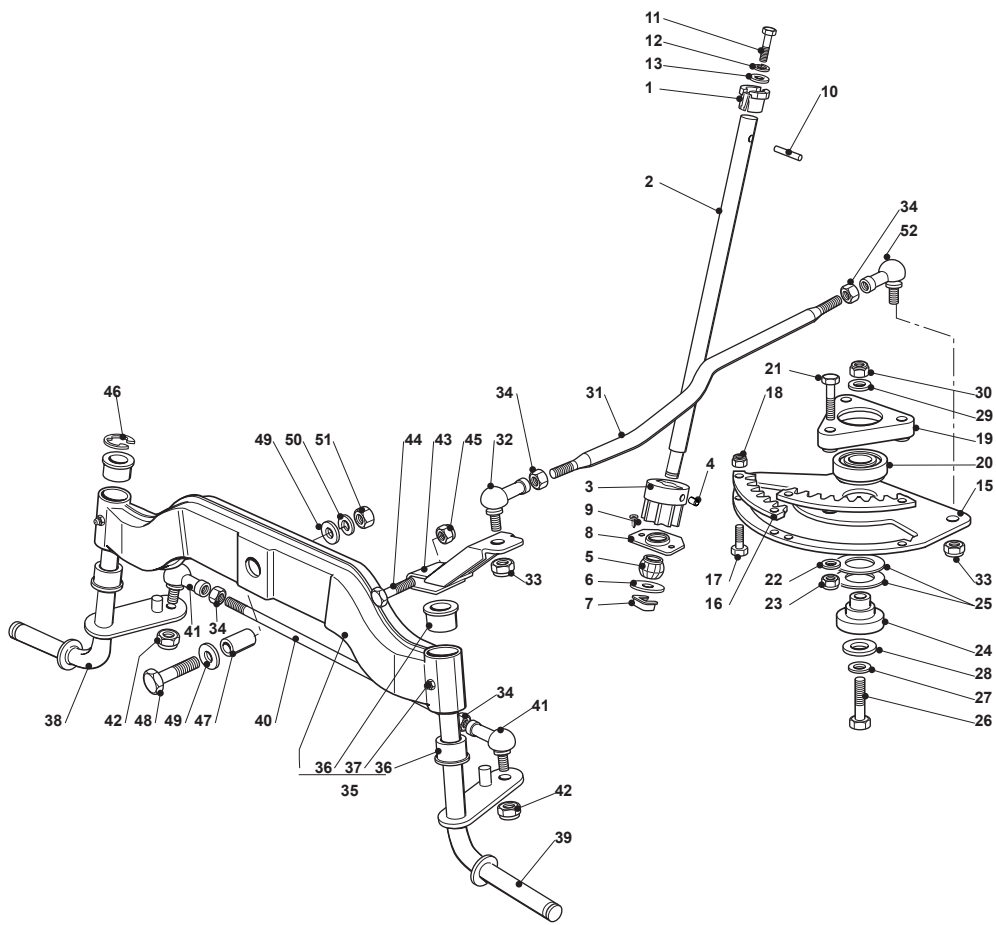

Fig.	Q.ty	Part No	Description	Notes
1	1	325038004/0	Bushing	
2	1	125520010/0	Steering Column	
3	1	125570004/0	Pinion	
4	1	112714300/0	Dowel	
5	1	325743000/0	Joint	
6	1	112521370/0	Washer	
7	1	112436030/0	Plate	
8	1	325785213/1	Support	
9	2	112729601/1	Screw	
10	1	112620250/0	Pin	
11	1	112691800/0	Screw	
12	1	112583500/0	Grower	
13	1	112523060/0	Washer	
15	1	325735523/0	Steering Sector	
16	2	325150000/0	Rack	
17	4	112791213/1	Screw	
18	4	112154510/0	Nut	
19	1	325774453/0	Clamp	
20	1	119216047/0	Bearing	
21	3	112691100/0	Screw	
22	3	112523060/0	Washer	
23	3	112155000/0	Nut	
24	1	125510120/0	Support	
25	2	322672153/0	Antifriction Washer	
26	1	112692395/0	Screw	
27	1	112523080/0	Washer	
28	1	112521390/0	Washer	
29	1	112523080/0	Washer	
30	1	112156602/0	Nut	
31	1	125033003/1	Steering Rod	
32	2	122746600/0	Joint	
32	2	122746616/0	Joint	
33	2	122746609/0	Joint	
34	4	112156602/0	Nut	
35	1	382034001/3	Equalizer With Bush And Lubricator	
36	4	125034002/1	Bushing	
37	2	112379511/0	Grease Dispenser	
38	1	382230349/0	Right Stub Axle	
39	1	382230348/0	Left Stub Axle	
40	1	325840001/0	Tie Rod	
41	2	122746616/0	Joint	
42	2	112156602/0	Nut	
43	1	382318101/0	Lever Ass.Y	
44	1	112691700/0	Screw	
45	1	112155000/0	Nut	
46	1	112001000/0	Benzing Ring	
47	1	125160005/0	Spacer	
48	1	112694100/0	Screw	
49	2	112521390/0	Washer	
50	1	112587900/0	Grower	
51	1	112295800/0	Nut