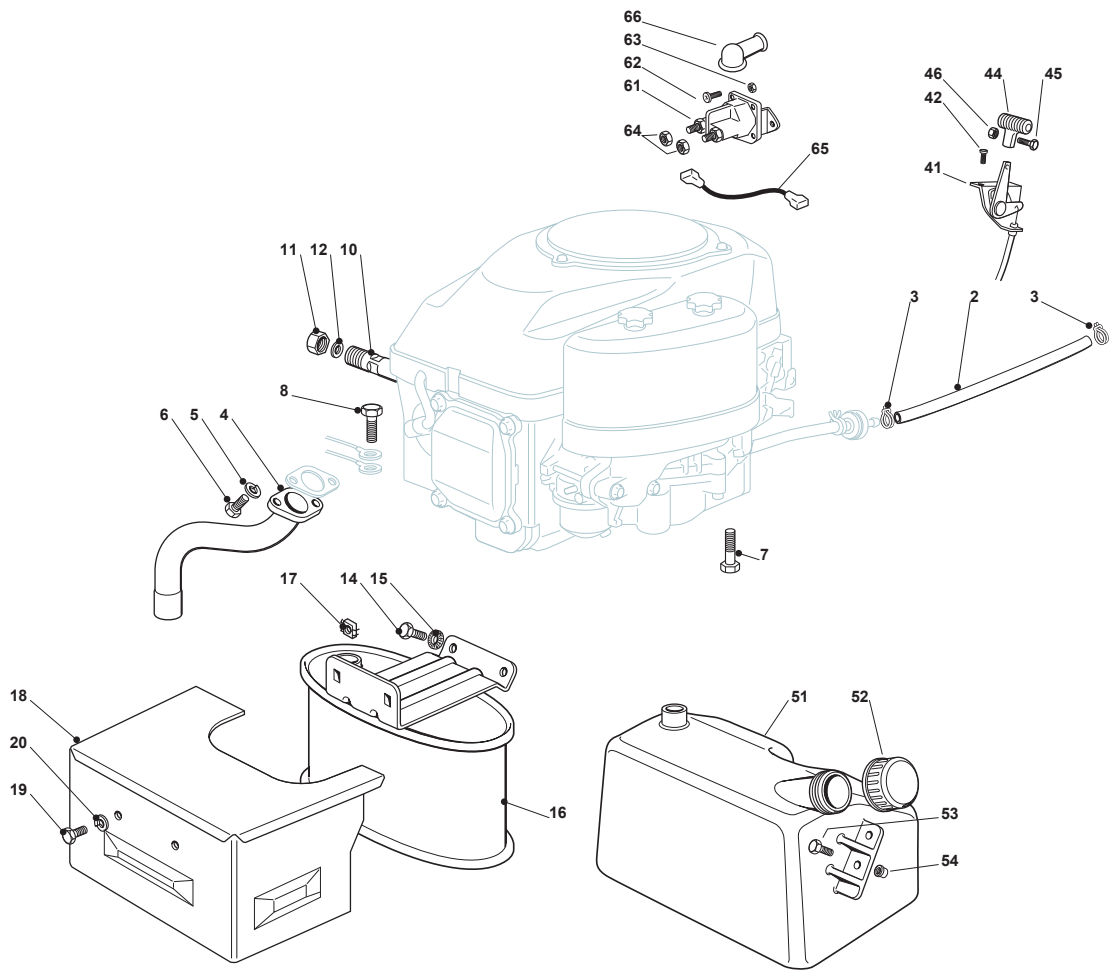

Fig.	Q.ty	Part No	Description	Notes
61	1	118736113/0	Starter Relay	
2	1	325869016/1	Connecting Tube	
3	2	118375051/1	Fair Led	
4	1	1134-5827-01	Oil Drain Assy	
8	1	112691115/0	Screw	
9	1	112540260/0	Grower	
10	1	112154210/0	Nut	
11	3	112691100/0	Screw	
12	3	112154210/0	Nut	
13	1	118738214/0	Exhaust Discharge Tube Right	
14	1	118738215/0	Exhaust Discharge Tube Left	
15	4	112735530/0	Screw	
16	4	112583500/0	Grower	
17	3	112791400/0	Screw	
18	3	112582100/0	Grower	
31	1	182750011/0	Single-Cylinder Muffler	
32	2	112793102/0	Screw	
33	2	112540260/0	Grower	
34	2	112360425/0	Nut	
35	1	382598005/2	Muffler Protection	
36	2	112792611/0	Screw	
37	2	112583500/0	Grower	
41	1	182000211/1	Accelerator	
42	2	125943012/0	Screw	
44	1	325592000/0	Knob	
45	1	112726388/0	Screw	
46	1	112290800/0	Nut	
48	1	125090001/2	Choke Control	
51	1	325735111/3	Tank	
52	1	125795000/1	Fuel Cap	
53	2	112788910/0	Screw	
54	2	112500092/0	Rivet	
62	2	112791011/0	Screw	
63	2	112292102/0	Nut	
64	2	112360352/0	Nut	
65	1	125065017/0	Cable	
66	1	118564861/1	Protection	