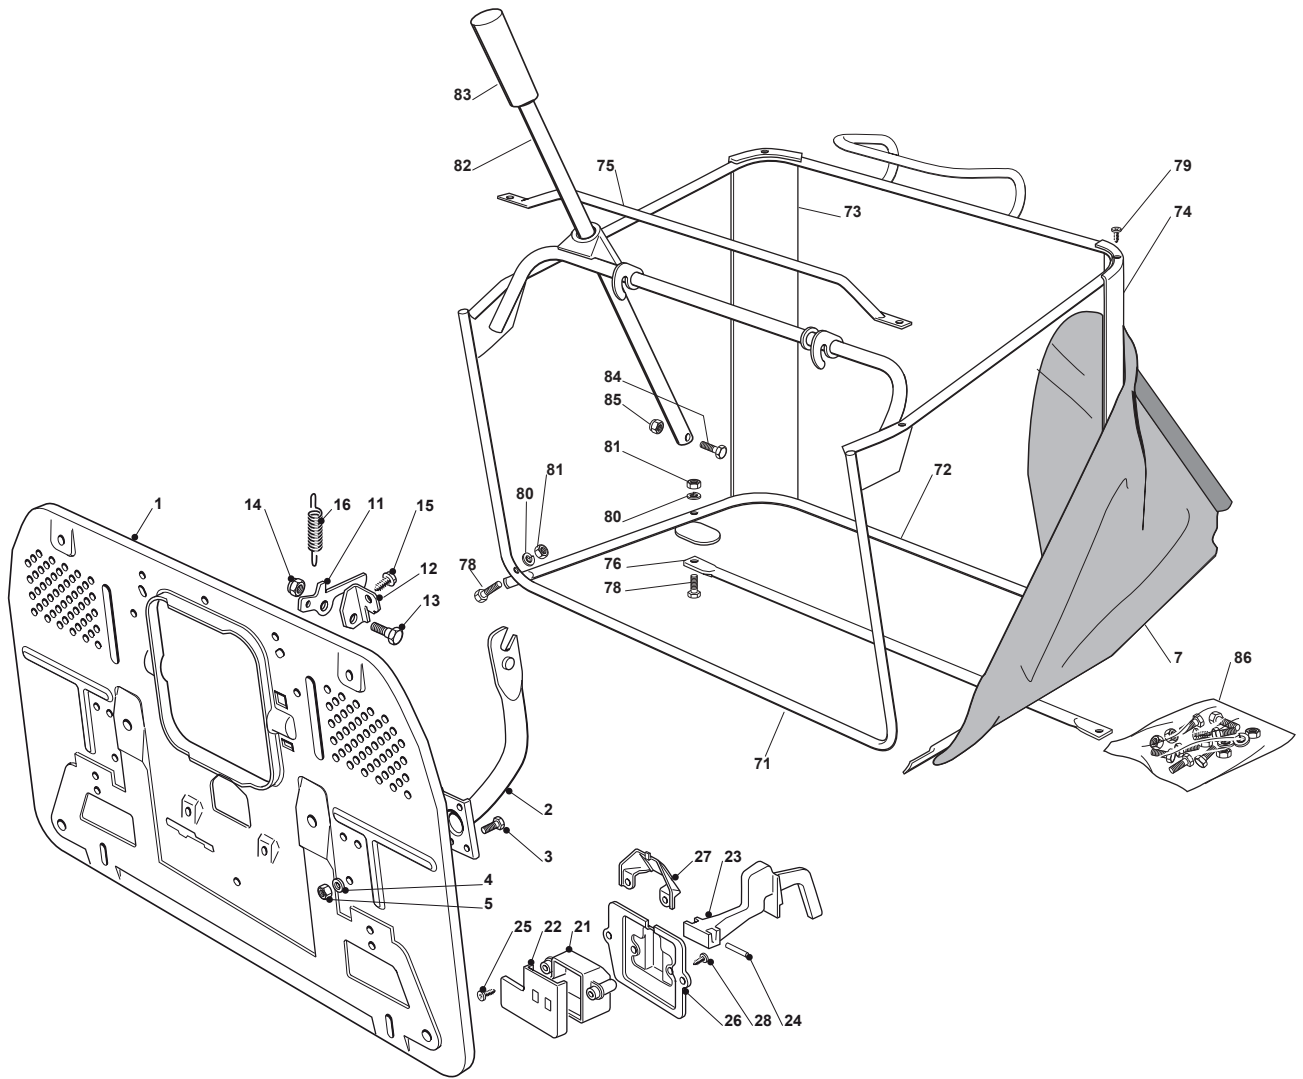

Fig.	Q.ty	Part No	Description	Notes
1	2	125033060/0	Washing Cutting Deck Connection	
2	2	119035000/0	Or Ring	
3	2	112500030/0	Rivet	
9	1	382108020/0	Conveyor	
10	2	325774373/0	Clamp	
11	1	325060142/0	Right Belt Protection Carter	
12	1	325060143/0	Left Belt Protection	
13	2	325774267/0	Clamp	
14	2	325774423/0	Clamp	
15	1	325774425/0	Clamp	
16	1	325774421/0	Clamp	