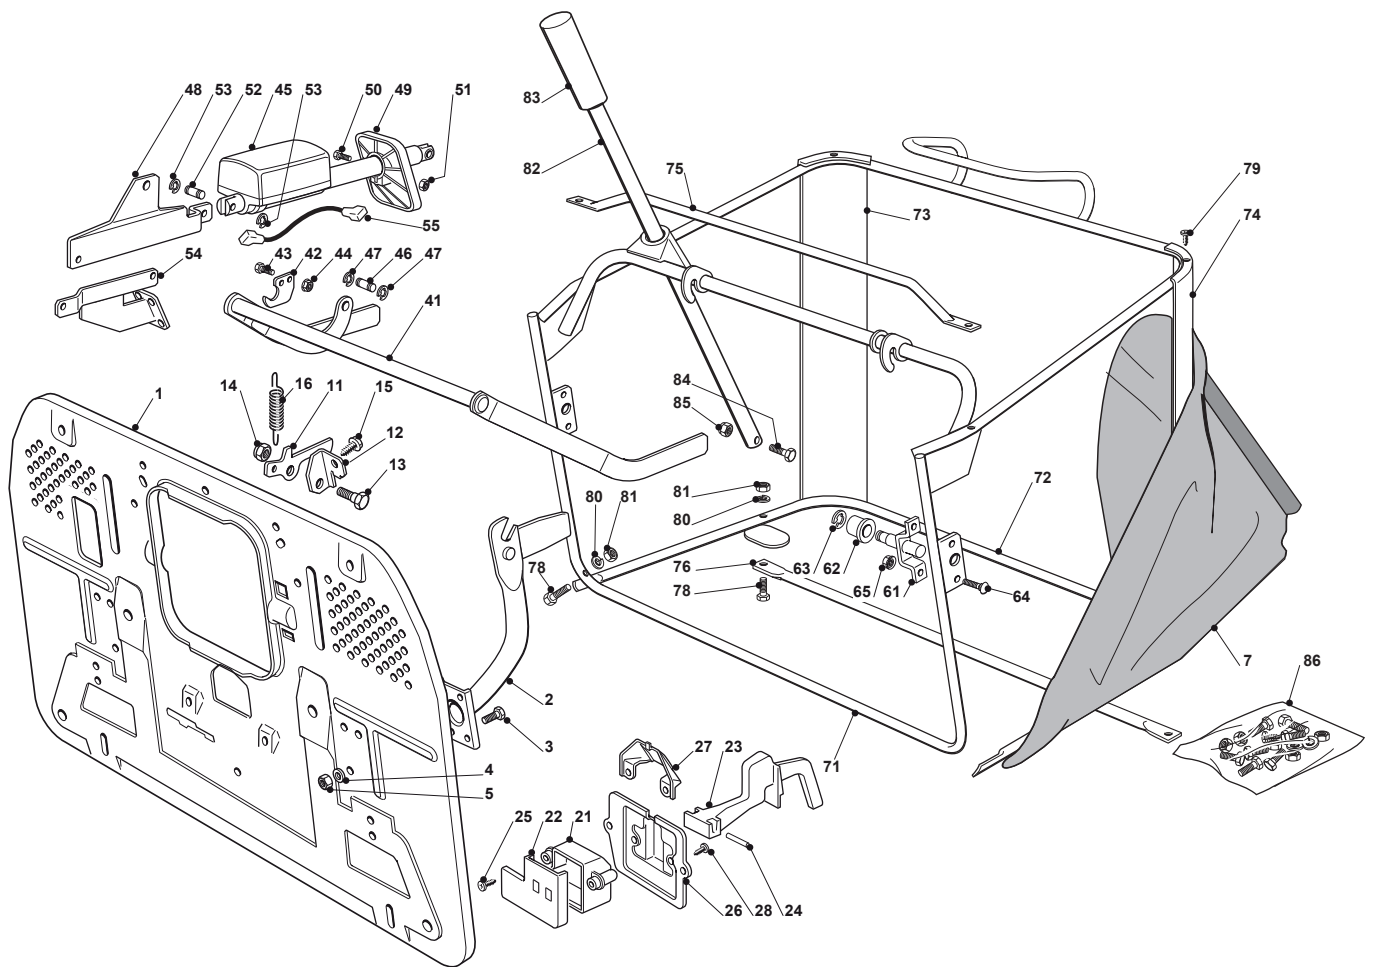

Fig.	Q.ty	Part No	Description	Notes
1	1	382547051/0	Plate	
2	2	182774225/1	Clamp	
3	6	112793102/0	Screw	
4	6	112523060/0	Washer	
5	6	112293201/0	Nut	
7	1	182106000/2	Grasscatcher	
11	1	325774315/1	Bracket	
12	1	325755031/1	Bracket	
13	1	125510080/1	Pin	
14	1	112292102/0	Nut	
15	1	112735122/0	Screw	
16	1	125430210/1	Brake Spring	
21	1	125600041/0	Grassc.Full Micro Protection Tcj-F	
22	1	125600042/0	Grasscatcher Micro Prot Cover	
23	1	125318124/0	Full Grassc. Microswtich Cover	
24	1	112400030/0	Pin	
25	1	112728510/0	Screw	
26	1	325785272/0	Micro Protection	
27	1	125600048/0	Micro Protection Cover	
28	2	112728450/0	Screw	
71	1	382800051/0	Upper Frame	
72	1	382800002/2	Lower Grasscatcher Frame	
73	1	325032001/1	Right Angular Support	
74	1	325032002/1	Left Angular Support	
75	1	382394001/2	Front Handle	
76	1	382650038/0	Lower Stiffening	
78	4	112792099/0	Screw	
79	4	112729601/1	Screw	
80	4	112582101/0	Grower	
81	4	112292100/0	Nut	
82	1	125869029/1	Grasscatcher Lifting Tube	
83	1	125394508/0	Knob	
84	1	112792099/0	Screw	
85	1	112154510/0	Nut	
86	1	382180027/1	Outfit, Screws	