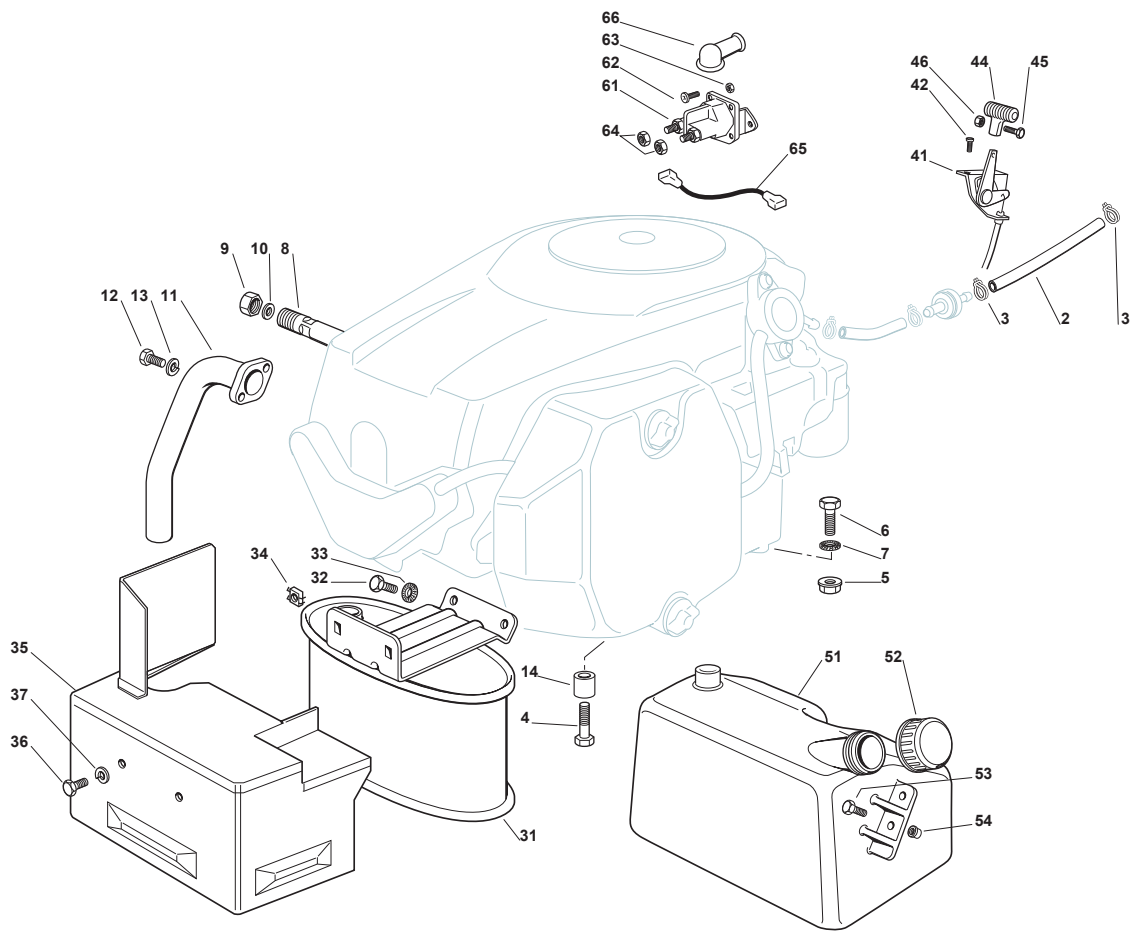

Fig.	Q.ty	Part No	Description	Notes
2	1	325869033/1	Fuel Tube	
3	2	118375051/1	Fair Led	
5	1	127598061/1	Oil Discharge Extension	
6	1	118737849/0	Plug	
7	1	118401001/1	Oil Seal	
8	4	125510028/1	Pin	
9	4	112154210/0	Nut	
10	1	127430561/0	Spring	
11	1	112691115/0	Screw	
12	2	112521350/0	Washer	
13	1	112293201/0	Nut	
14	1	118738243/0	Exhaust Discharge Tube Right	
15	1	118738244/0	Exhaust Discharge Tube Left	
16	4	112293201/0	Nut	
17	1	112540260/0	Grower	
32	2	112793102/0	Screw	
33	2	112540260/0	Grower	
34	1	182750003/0	Muffler Assy	
35	2	112360425/0	Nut	
36	1	382598051/0	Guard	
37	2	112792611/0	Screw	
38	2	112583500/0	Grower	
41	1	182000219/0	Accelerator	
42	2	125943012/0	Screw	
44	1	125394501/0	Knob	
45	1	112726388/0	Screw	
46	1	112290800/0	Nut	
48	1	125090007/0	Choke Control	
51	1	125735110/3	Tank	without Fuel Indicator
51	1	325735111/3	Tank	with Fuel Indicator
52	1	125795000/1	Fuel Cap	
53	2	112788910/0	Screw	
54	2	112500092/0	Rivet	
61	1	133567000/0	Relay	
62	2	112791500/0	Screw	
63	2	112521330/0	Washer	
64	2	112521330/0	Washer	
65	2	112582100/0	Grower	
66	2	112292100/0	Nut	