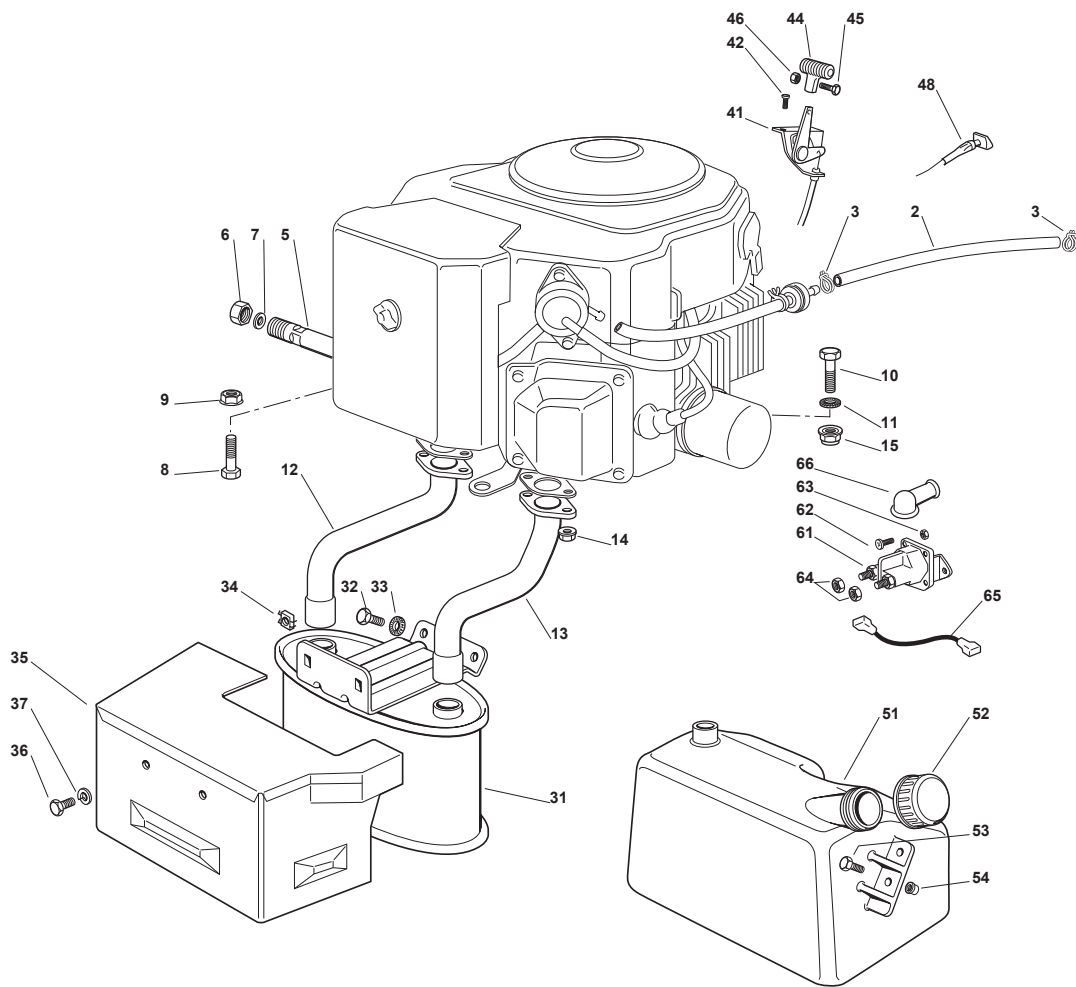

Fig.	Q.ty	Part No	Description	Notes
61	1	118736113/0	Starter Relay	
2	1	325869016/1	Connecting Tube	
3	2	118375051/1	Fair Led	
4	3	112735108/1	Screw	
5	1	112154210/0	Nut	
6	1	112691115/0	Screw	
7	1	112540260/0	Grower	
8	1	127598060/0	Oil Discharge Extension	
9	1	118737849/0	Plug	
10	1	118401001/1	Oil Seal	
11	1	118738227/0	Exhaust Pipe Kohler 16-18	
12	2	112735530/0	Screw	
13	2	112583500/0	Grower	
14	3	125160035/0	Spacer	
31	1	182750010/0	Muffler	
32	2	112793102/0	Screw	
33	2	112540260/0	Grower	
34	2	112360425/0	Nut	
35	1	382598029/0	Muffler Protection	
36	2	112792611/0	Screw	
37	2	112583500/0	Grower	
41	1	182000200/1	Throttle Cable	
42	2	125943012/0	Screw	
44	1	125394501/0	Knob	
45	1	112726388/0	Screw	
46	1	112290800/0	Nut	
51	1	125735110/3	Tank	without Fuel Indicator
51	1	325735111/3	Tank	with Fuel Indicator
52	1	125795000/1	Fuel Cap	
53	2	112788910/0	Screw	
54	2	112500092/0	Rivet	
62	2	112791011/0	Screw	
63	2	112292102/0	Nut	
64	2	112360352/0	Nut	
65	1	125065017/0	Cable	
66	1	118564861/1	Protection	