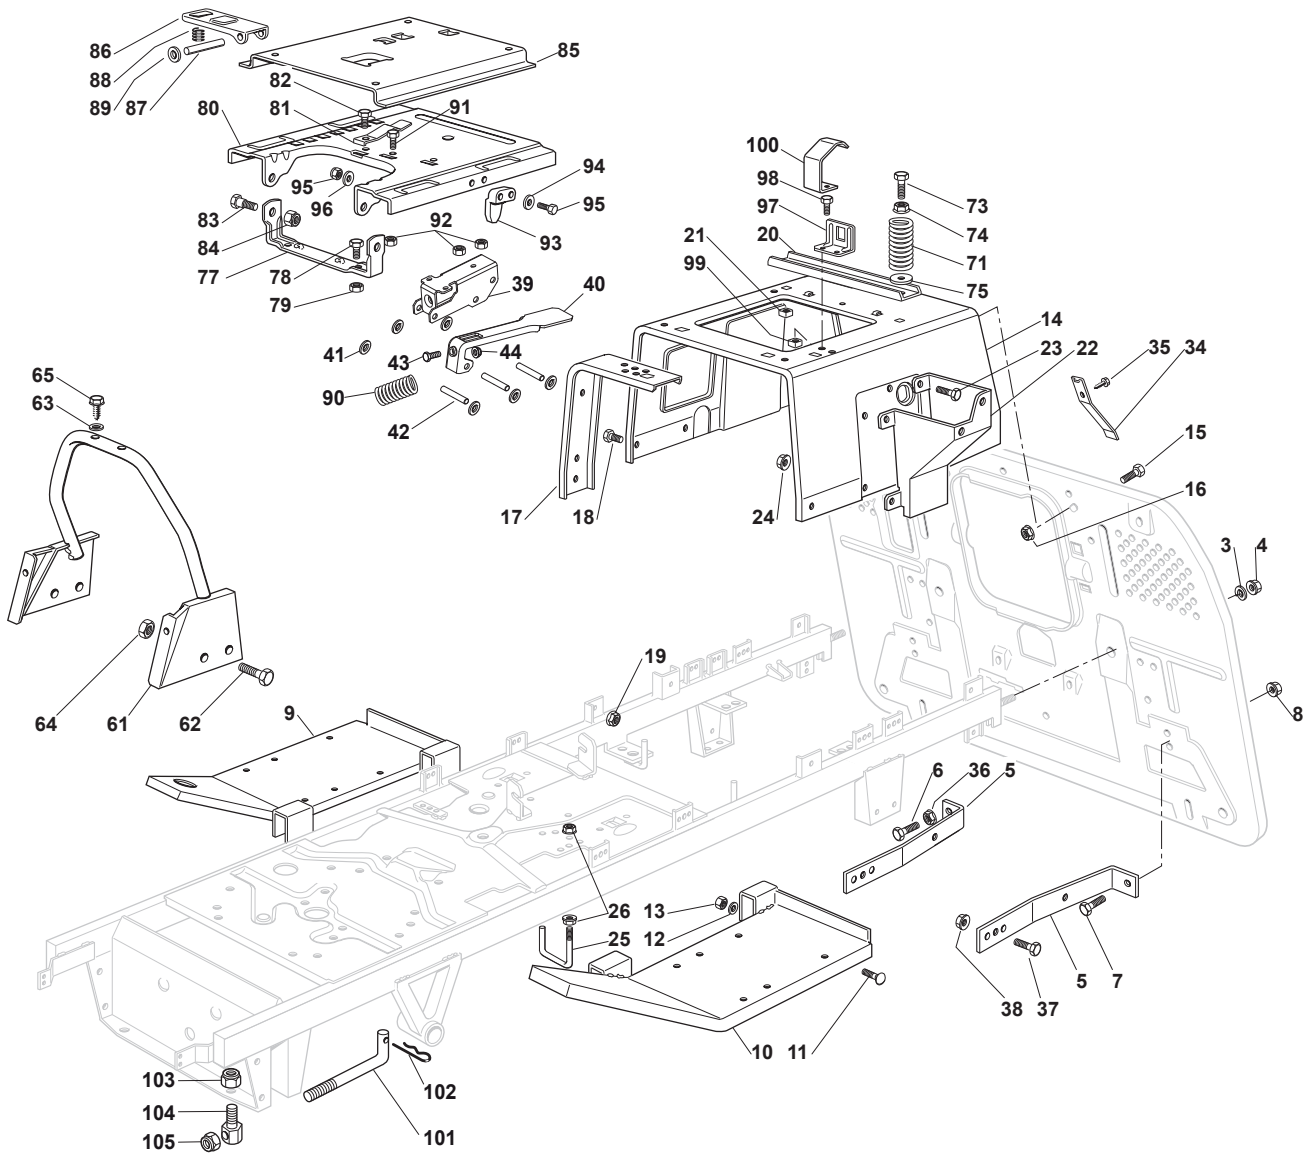

Fig.	Q.ty	Part No	Description	Notes
83	2	122524970/2	Fulcrum Pin	
84	2	112155010/0	Nut	
85	1	325785147/2	Seat Support	
86	1	325318109/1	Stop Lever	
87	1	125510000/0	Pin	
88	1	125430202/1	Spring	
89	2	112604897/0	Elastic Washer	
90	1	125430285/0	Spring	
91	1	112789000/0	Screw	
92	1	112154330/0	Nut	
93	1	325060049/0	Seat Switch Cam	
94	2	112815050/0	Screw	
95	4	112521320/0	Washer	
96	2	112154330/0	Nut	
97	1	325755025/1	Bracket	
98	2	112735110/0	Screw	
99	2	112437502/0	Plate	
100	1	325430255/0	Spring	
101	2	125510119/0	Tie Rod	
102	2	124487997/0	Cotter Pin	
103	2	112155000/0	Nut	
104	2	125510040/1	Pin	
105	2	112155000/0	Nut	