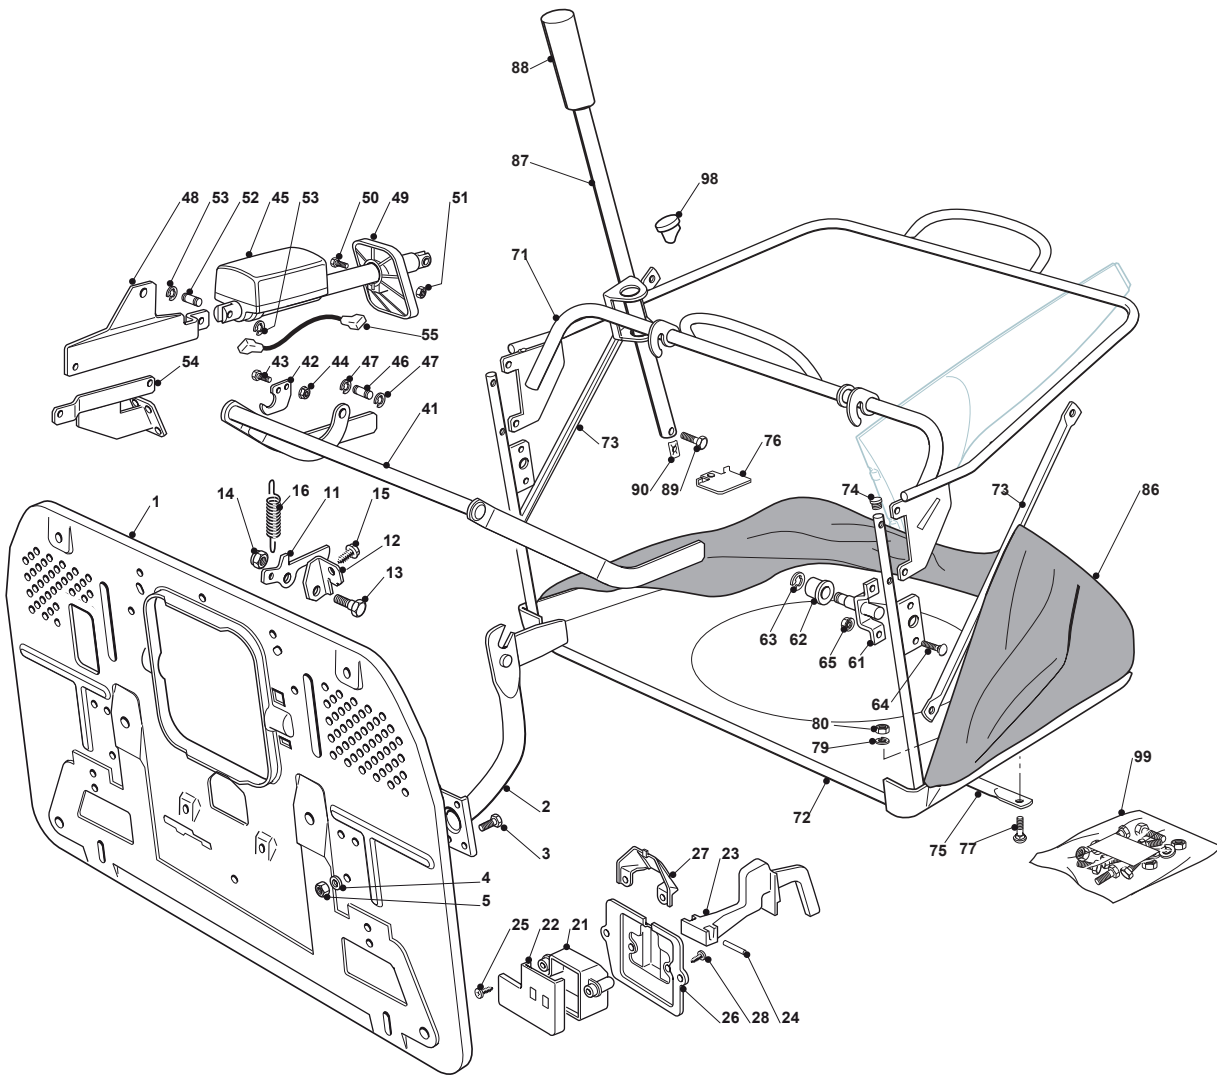

TCA 122 HYDRO

Ride-on 102-122 cm Grass-Catcher with Electrical Lifting

Issue 13 - 2016

Fig.	Q.ty	Part No	Description	Notes
83	1	125394508/0	Knob	
84	1	112792099/0	Screw	
85	1	112154510/0	Nut	
86	1	382180045/0	Outfit, Screws	