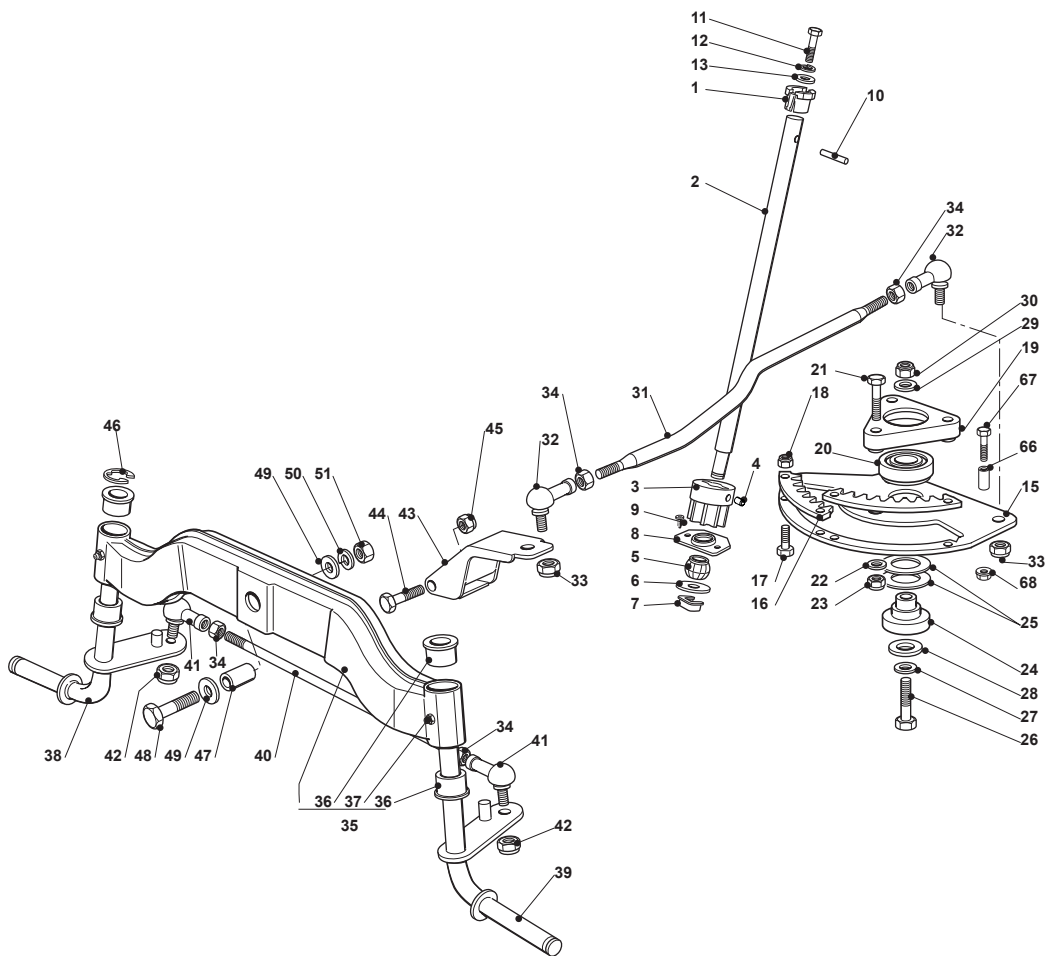

TCA 122 HYDRO

Ride-on 102-122 cm Steering 13"

Issue 13 - 2016

Fig.	Q.ty	Part No	Description	Notes
52	2	122746616/0	Joint	

Fig.	Q.ty	Part No	Description	Notes
1	1	325038004/0	Bushing	
2	1	125520010/0	Steering Column	
3	1	125570004/0	Pinion	
4	1	112714300/0	Dowel	
5	1	325743000/0	Joint	
6	1	112521370/0	Washer	
7	1	112436030/0	Plate	
8	1	325785213/1	Support	
9	2	112729601/1	Screw	
10	1	112620250/0	Pin	
11	1	112691800/0	Screw	
12	1	112583500/0	Grower	
13	1	112523060/0	Washer	
15	1	325735523/0	Steering Sector	
16	2	325150000/0	Rack	
17	4	112791213/1	Screw	
18	4	112154510/0	Nut	
19	1	325774453/0	Clamp	
20	1	119216047/0	Bearing	
21	3	112691100/0	Screw	
22	3	112523060/0	Washer	
23	3	112155000/0	Nut	
24	1	125510120/0	Support	
25	2	322672153/0	Antifriction Washer	
26	1	112692395/0	Screw	
27	1	112523080/0	Washer	
28	1	112521390/0	Washer	
29	1	112523080/0	Washer	
30	1	112156602/0	Nut	
31	1	125033003/1	Steering Rod	
32	2	122746600/0	Joint	
32	2	122746616/0	Joint	
33	2	122746609/0	Joint	
34	4	112156602/0	Nut	
35	1	382034001/3	Equalizer With Bush And Lubricator	
36	4	125034002/1	Bushing	
37	2	112379511/0	Grease Dispenser	
38	1	382230361/0	Right Stub Axle	
39	1	382230359/0	Left Stub Axle	
40	1	325840001/0	Tie Rod	
41	2	122746616/0	Joint	
42	2	112156602/0	Nut	
43	1	382318185/0	Lever Ass.Y	
44	1	112692395/0	Screw	
45	1	112155000/0	Nut	
46	1	112001000/0	Benzing Ring	
47	1	125160005/0	Spacer	
48	1	112694100/0	Screw	
49	2	112521390/0	Washer	
50	1	112587900/0	Grower	
51	1	112295800/0	Nut	