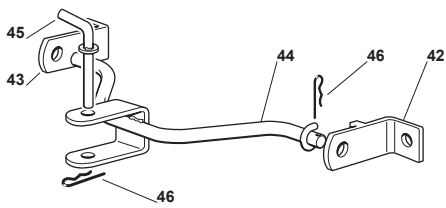

Fig.	Q.ty	Part No	Description	Notes
2	2	112521320/0	Washer	
3	2	112154330/0	Nut	
4	1	325031501/0	Deflector	
8	1	133340035/0	Fuse 15 A	for Electrical Lifting
8	1	133340036/0	Fuse 25 A	for Manual Lifting
8	1	133340040/0	Fuse 10 A	for Manual Lifting
9	2	133215000/0	Cover	for Manual Lifting
9	3	133215000/0	Cover	for Electrical Lifting
10	2	133500007/0	Fuse Carrier	for Manual Lifting
10	3	133500007/0	Fuse Carrier	for Electrical Lifting
12	1	118450072/0	Starting Switch	
13	1	118550136/0	Spacer	
14	1	118550135/0	Washer	
15	1	118400862/0	Ring Nut	
16	1	118210022/0	Starting Key	
17	1	118120002/1	Battery	
18	1	125430230/0	Spring	
31	3	119410615/0	Microswitch	
32	1	119410605/1	Microswitch	
36	1	118450060/1	Headlight Interrupt.	
38	1	118450068/0	Switch	
41	1	182040073/0	Lamp Holder	
42	2	133500030/0	Lamp Holder	
43	2	118459100/0	Lamp For Lights	
46	1	133500010/1	Plate	
47	1	112735170/0	Screw	
51	5	133320506/0	Fairlead	
52	1	133320504/0	Fairlead	
54	1	118564864/1	Protection	
55	1	125290001/0	Fuel Level Indicator	
11	1	182040203/0	Cables Ass.Y	for B&S-GGP-Kawasaki Engines
11	1	182040208/0	Cables Ass.Y	for Honda Engine
1	1	382722431/0	Cards + Guards (A)	"A"
1	1	382722432/0	Cards + Guards (B)	"B"
1	1	382722433/0	Cards + Guards (D)	"D"
1	1	382722434/0	Cards + Guards (C)	"C"