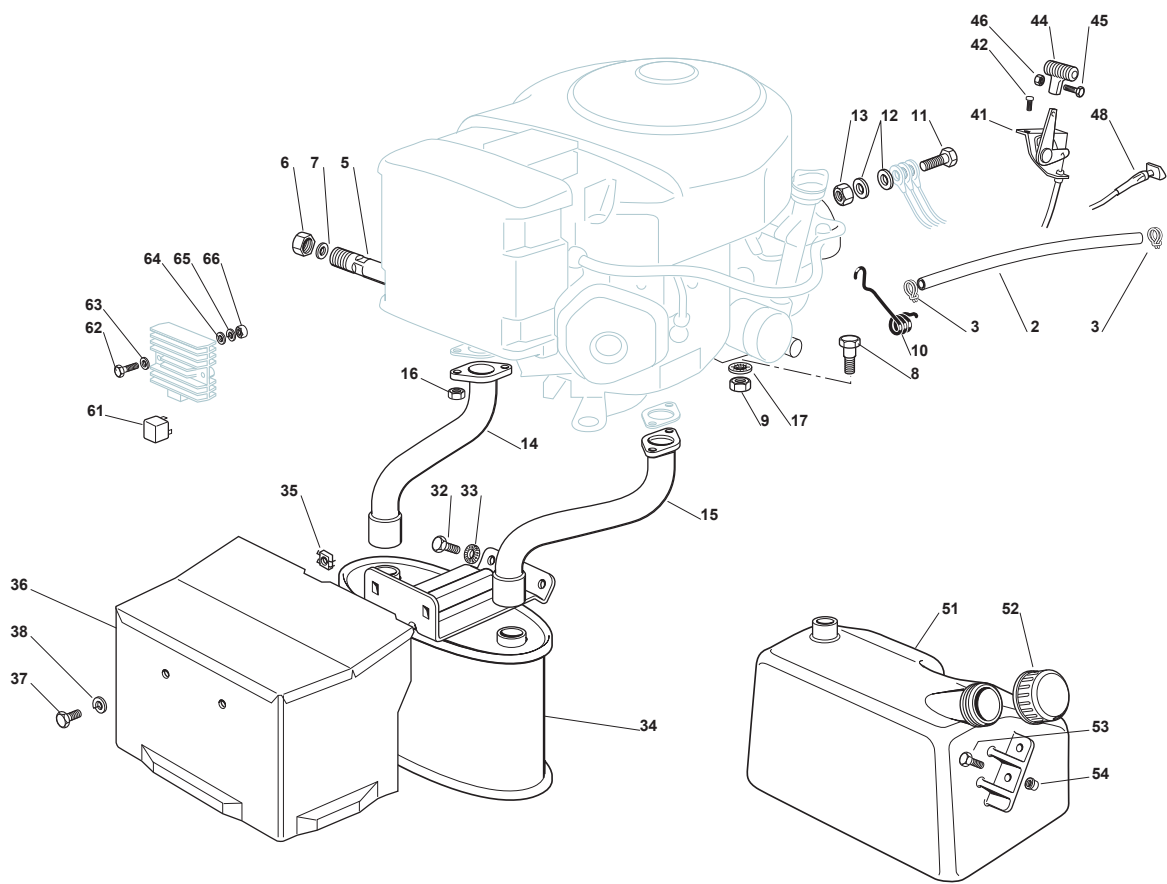

Fig.	Q.ty	Part No	Description	Notes
14	1	127430561/0	Spring	
2	1	325869027/1	Connecting Tube	
3	2	118375051/1	Fair Led	
5	1	112735599/0	Screw	
6	1	112540260/0	Grower	
7	4	112691115/0	Screw	
8	4	112154210/0	Nut	
9	1	125598052/0	Oil Discharge Extension	
10	1	118737849/0	Plug	
11	1	118401001/1	Oil Seal	
12	1	118738221/0	Exhaust Tube Right	
13	1	118738222/0	Right Exhaust Connection	
31	1	182750003/0	Muffler Assy	
32	2	112793102/0	Screw	
33	2	112540260/0	Grower	
34	2	112360425/0	Nut	
35	1	382598005/2	Muffler Protection	
36	2	112792611/0	Screw	
37	2	112583500/0	Grower	
41	1	182000201/2	Accelerator	
42	2	125943012/0	Screw	
44	1	125394501/0	Knob	
45	1	112726388/0	Screw	
46	1	112290800/0	Nut	
48	1	125090001/2	Choke Control	
51	1	125735110/3	Tank	without Fuel Indicator
51	1	325735111/3	Tank	with Fuel Indicator
52	1	125795000/1	Fuel Cap	
53	2	112788910/0	Screw	
54	2	112500092/0	Rivet	
61	1	133567000/0	Relay	
62	2	112791500/0	Screw	
63	2	112521330/0	Washer	
64	2	112521330/0	Washer	
65	2	112582100/0	Grower	
66	2	112292100/0	Nut	