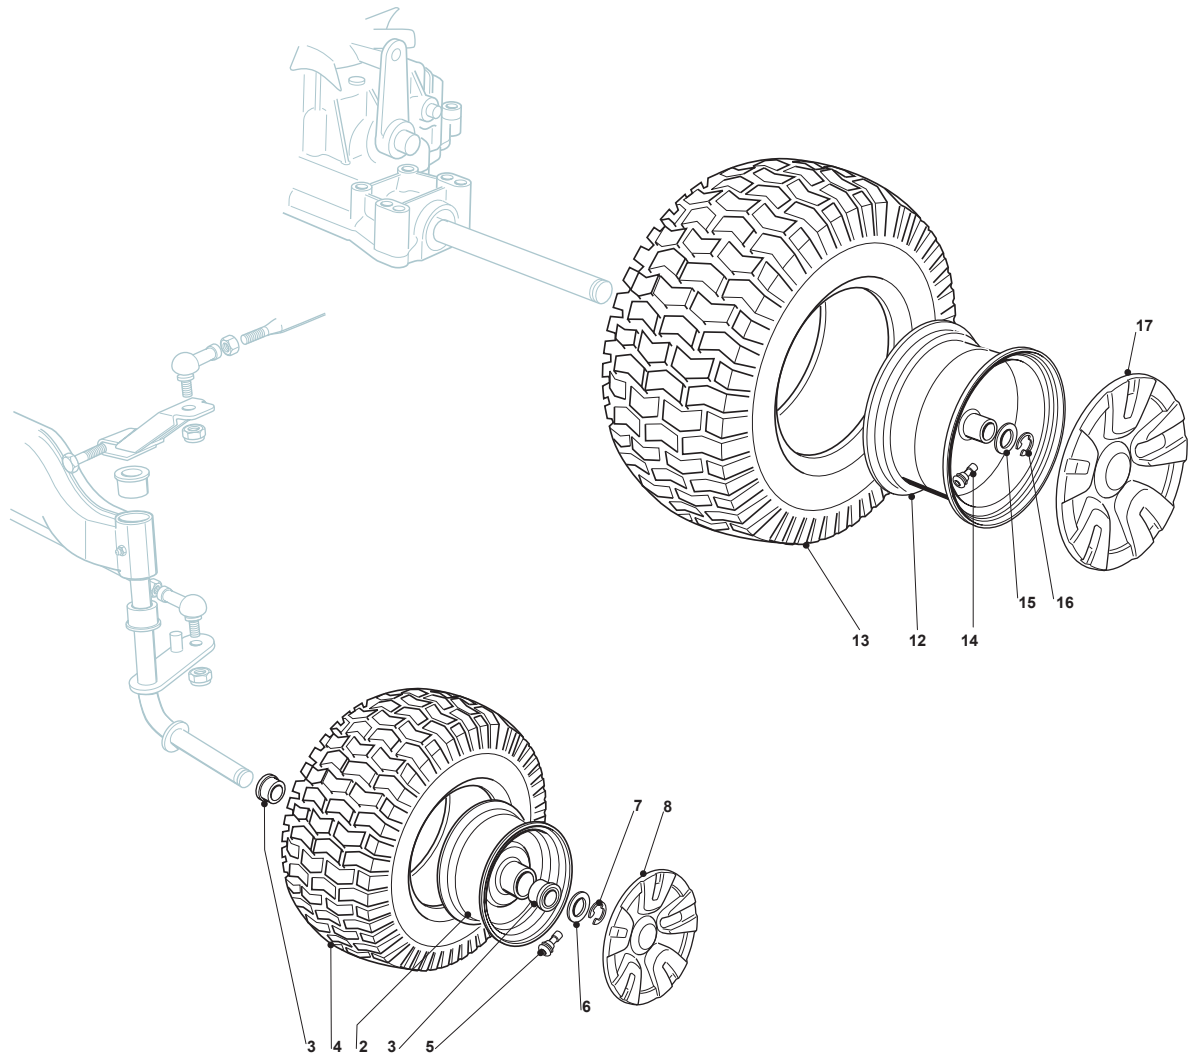

Fig.	Q.ty	Part No	Description	Notes
2	2	182000595/1	Rimm	4"X6" STARCO
2	2	182000598/0	Rimm	4"X6" FENGCHI
3	2	125122200/2	Bearing	
4	2	125590000/0	Front Tyre	13X5.00-6 CARLISLE
4	2	125590019/0	Tyre	P 512 Version
4	2	127590051/0	Tyre	15X5.00-6 CARLISLE
4	2	125590020/0	Tyre	15X6.00-6 PR2 TL P519 WANDA
5	2	125950000/0	Valve	
6	2	125670005/1	Washer	
7	2	112001000/0	Benzing Ring	
12	2	182000599/0	Rimm	7,5"X8" FENGCHI
13	2	125590001/0	Rear Tyre	18x850-8 CARLISLE
13	2	125590022/0	Tyre	18X8.50-8 PR2 TL P519 WANDA
14	2	125950000/0	Valve	
15	2	125670005/1	Washer	
16	2	112001010/0	Benzing Ring	
17	2	382110253/0	Wheel Cover	
12	2	182000596/1	Rimm	7,5"X8" STARCO