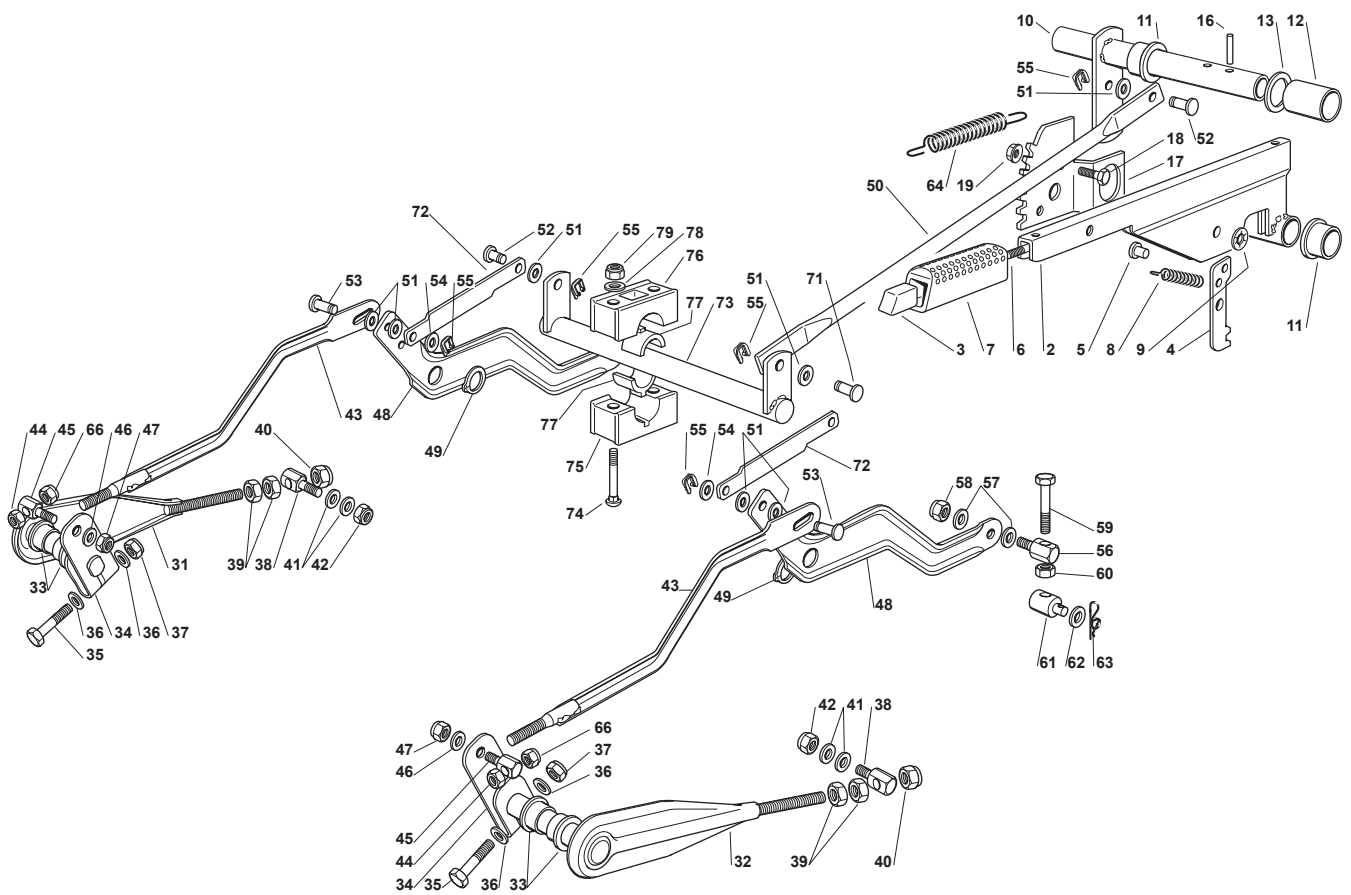

Fig.	Q.ty	Part No	Description	Notes
2	1	382318139/0	Deck Lifting Lever	
3	1	125605000/1	Button	
4	1	325470901/0	Dog	
5	1	125510011/0	Pin	
6	1	125033002/0	Push Rod	
7	1	325394536/0	Knob	
8	1	125430208/0	Spring	
9	1	112604899/0	Crown Fastener	
10	1	382000551/0	Axle	
11	2	122034523/0	Bushing	
12	1	125160025/0	Spacer	
13	1	322672153/0	Antifriction Washer	
16	2	112620206/0	Pin	
17	1	325735506/1	Left Sector	
18	2	112792611/0	Screw	
19	2	112293201/0	Nut	
31	1	382318159/0	Front Right Fulcrum Lever	
32	1	382318161/0	Lever	
33	4	125040605/0	Bushing	
34	2	325318161/0	Lever	
35	2	112691700/0	Screw	
36	4	112521350/0	Washer	
37	2	112155000/0	Nut	
38	2	125510056/0	Pin	
39	4	112295200/0	Nut	
40	2	112156602/0	Nut	
41	4	325670008/1	Washer	
42	2	112156602/0	Nut	
43	2	382000477/2	Connecting Rod Assy	
44	2	112155000/0	Nut	
45	2	125510055/1	Pin	
46	2	112521350/0	Washer	
47	2	112155000/0	Nut	
48	2	325318153/1	Rear Lever	
49	2	112609255/0	Seeger	
50	1	325033071/0	Rod	
51	7	325670011/0	Antifriction Washer	
52	2	125510117/0	Pin	
53	2	125510048/1	Pin	
54	2	112521350/0	Washer	
55	5	112436050/0	Plate	
56	2	125510056/0	Pin	
57	4	325670008/1	Washer	
58	2	112156602/0	Nut	
59	2	112794985/0	Screw	
60	2	112295200/0	Nut	
61	2	125510070/0	Pin	
62	2	112523090/0	Washer	
63	2	124487998/0	Cotter Pin	
64	1	125430218/0	Spring	
66	2	112293200/0	Nut