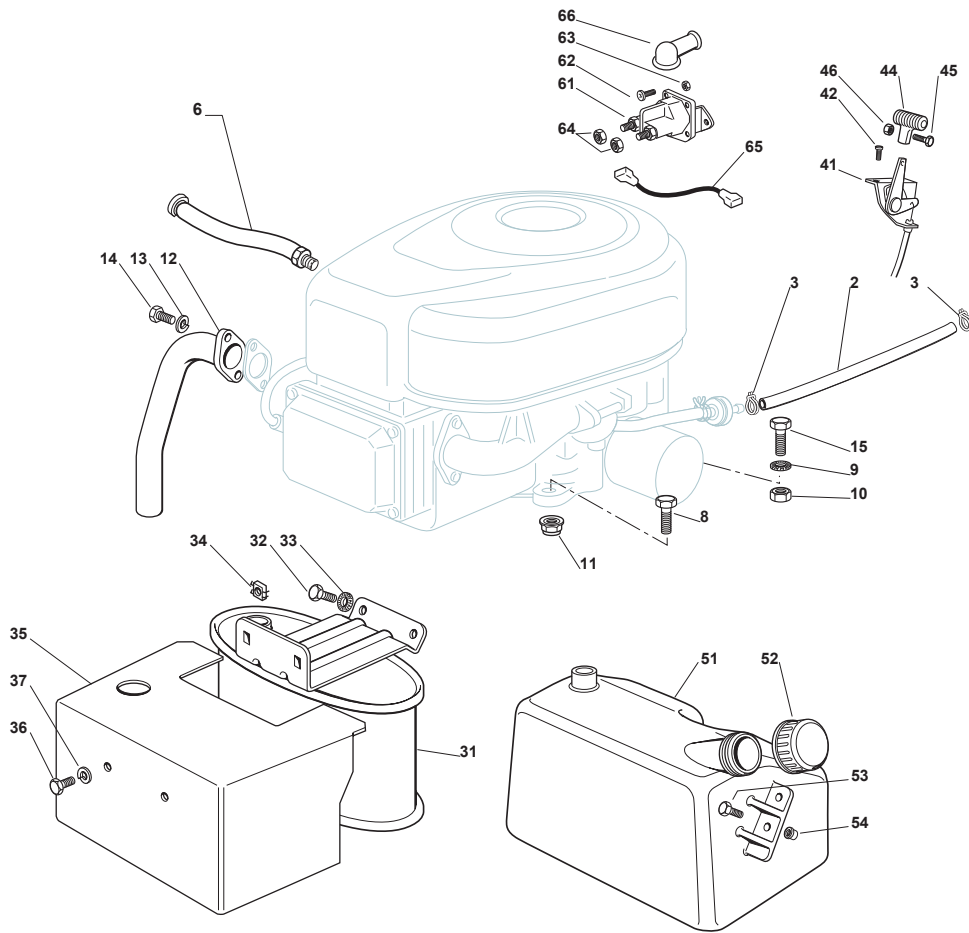

Fig.	Q.ty	Part No	Description	Notes
70	1	125033091/0	Rod	
71	1	124487995/0	Cotter Pin	
72	1	125430232/0	Spring	
73	1	325605002/0	Button	
74	1	112726389/0	Screw	
75	1	112290800/0	Nut	
76	1	325060050/0	Cam	
77	1	112789100/0	Screw	
78	2	112154330/0	Nut	
79	2	325755071/0	Angle Bracket	
80	1	325785479/0	Micro Switch Bracket	
81	2	112791400/0	Screw	
82	2	112292102/0	Nut	
83	1	119410614/0	Microswitch	

Fig.	Q.ty	Part No	Description	Notes
61	1	118736113/0	Starter Relay	
2	1	325869016/1	Connecting Tube	
3	2	118375051/1	Fair Led	
4	1	118738224/0	Exhaust Conn. Tube	
5	2	112583500/0	Grower	
6	2	112735530/0	Screw	
7	1	112691115/0	Screw	
8	1	112540260/0	Grower	
9	1	112154210/0	Nut	
12	1	1134-5827-01	Oil Drain Assy	
14	2	112793102/0	Screw	
15	2	112540260/0	Grower	
16	1	182750010/0	Muffler	
17	2	112360425/0	Nut	
18	1	382598009/2	Muffler Protection	
19	2	112792611/0	Screw	
20	2	112583500/0	Grower	
24	3	112154210/0	Nut	
25	3	112691100/0	Screw	
41	1	182000200/1	Throttle Cable	
42	2	125943012/0	Screw	
44	1	325592000/0	Knob	
45	1	112726388/0	Screw	
46	1	112290800/0	Nut	
51	1	125735110/3	Tank	
52	1	125795000/1	Fuel Cap	
53	2	112788910/0	Screw	
54	2	112500092/0	Rivet	
62	2	112791011/0	Screw	
63	2	112292102/0	Nut	
64	2	112360352/0	Nut	
65	1	125065017/0	Cable	
66	1	118564861/1	Protection	