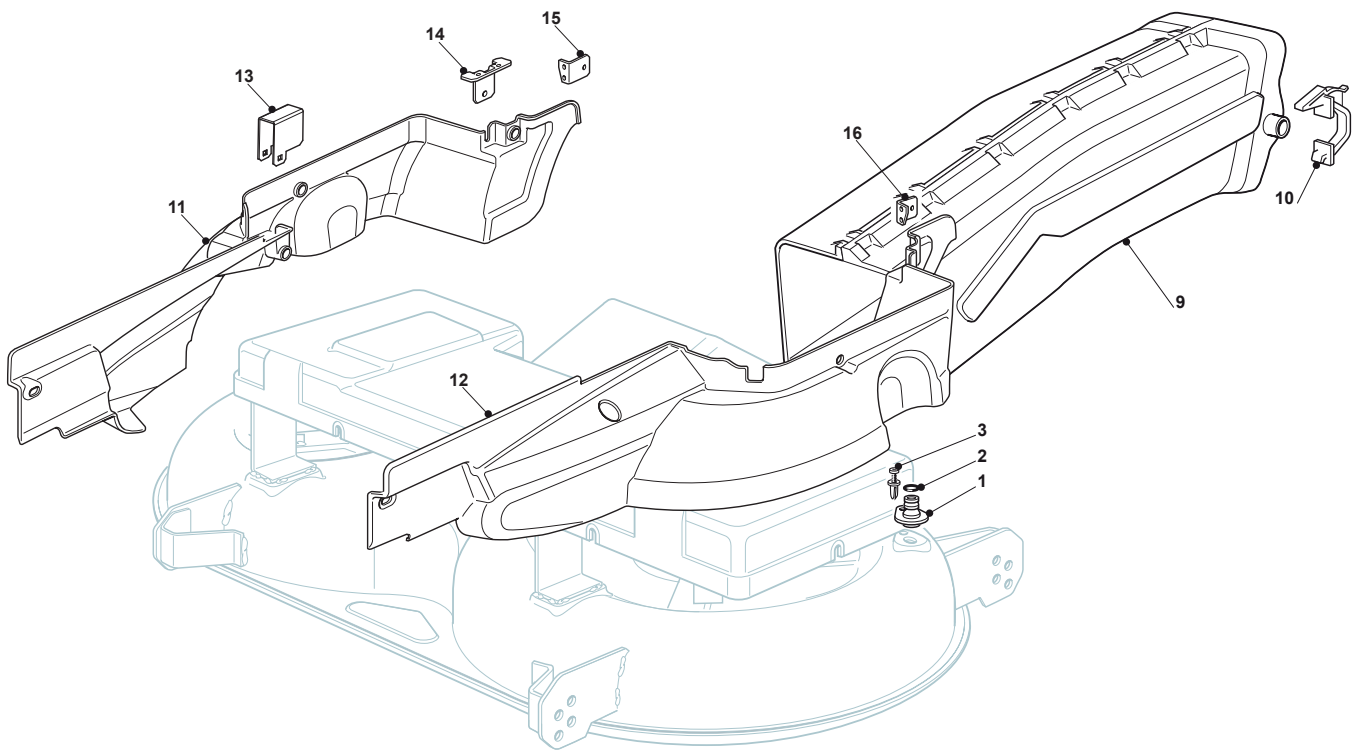

Fig.	Q.ty	Part No	Description	Notes
24	1	112735696/0	Screw	
25	1	112735697/1	Screw	
22	2	125160503/0	Blade Hub Elastic Disc Lawnr.	
1	1	382564213/0	Cutting Plate Black	Black
1	1	382564214/0	Cutting Plate Red	Red
1	1	382564215/0	Cutting Plate Yellow	Yellow
2	2	125033060/0	Washing Cutting Deck Connection	
3	2	119035000/0	Or Ring	
4	2	112500030/0	Rivet	
8	1	382207200/1	Flange Assy	
9	1	382207201/2	Support Shaft Tc	
10	1	125020800/1	Main Blade Shaft	
11	1	125020801/2	Secondary Blade Shaft	
13	4	119216032/0	Bearing	
14	2	325160501/0	Dust Cover Disc	
15	2	112609260/0	Seeger	
16	6	112818700/0	Screw	
17	6	112154210/0	Nut	
18	2	125463200/0	Blade Hub	
19	2	112139100/0	Key, Crankshaft Ø 22	
20	1	182004350/0	Right Mulching Blade	
21	1	182004349/0	Left Blade Mulching	
31	4	182700004/0	Anti Scalp Wheel	
32	4	125510121/0	Pin	
33	4	122450115/0	Spring	
34	4	112000930/0	Benzing Ring	
41	1	182004343/0	Right Blade	
42	1	182004342/0	Left Blade, Winged	
1	1	382564220/0	Cutting Plate Grey	Grey