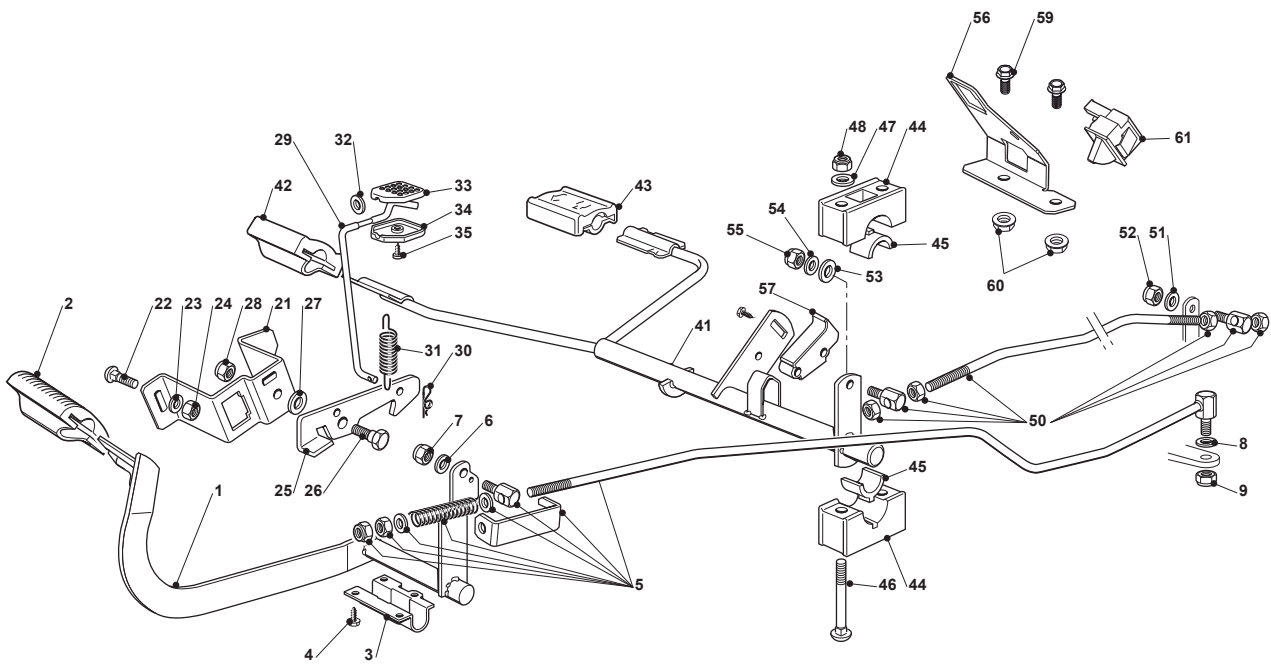

TCA 122 HYDRO

Ride-on 102-122 cm Steering 15"

Issue 13 - 2016

Fig.	Q.ty	Part No	Description	Notes
66	1	122167840/0	Spacer	
67	1	112691200/0	Screw	
68	1	112293201/0	Nut	

Fig.	Q.ty	Part No	Description	Notes
61	1	382394853/OLC	Switch Ass.Y	
1	1	382500011/2	Pedal	
2	1	325110416/0	Clamp Cover	
3	1	325547081/2	Plate	
4	4	112731601/0	Screw	
5	1	382000582/0	Rod	
6	1	112521350/0	Washer	
7	1	112155000/0	Nut	
8	2	112521360/0	Washer	
9	1	112155000/0	Nut	
21	1	325785143/1	Support	
22	2	112815210/0	Screw	
23	1	112523040/0	Washer	
24	2	112154510/0	Nut	
25	1	325253001/0	Hook	
26	1	122524970/2	Fulcrum Pin	
27	1	325670011/0	Antifriction Washer	
28	1	112155000/0	Nut	
31	1	125430213/0	Spring	
36	1	125033034/0	Rod	
37	1	125394509/1	Knob	
38	1	112523020/0	Washer	
41	1	382000391/1	Drive Pedal	
42	1	325110417/0	Clamp Cover Front	
43	1	325110418/0	Clamp Cover Rear	
44	4	325785354/0	Support	
45	4	325034003/0	Brass	
46	4	112815271/0	Screw	
47	4	112523040/0	Washer	
48	4	112154510/0	Nut	
50	1	382000579/0	Rod	
51	1	112523040/0	Washer	
52	1	112154510/0	Nut	
53	1	112521360/0	Washer	
54	1	112523040/0	Washer	
55	1	112154510/0	Nut	
56	1	325785481/0	Micro Switch Bracket	
57	1	325060034/1	Cam	
58	1	112735404/0	Screw	
59	2	112793102/0	Screw	
60	2	112293201/0	Nut	
62	1	119410609/1LC	Micro Switch	
63	2	112735602/0	Screw	
64	2	112581100/0	Grower	
65	2	112290791/0	Nut	
66	2	112735110/0	Screw	
67	1	119410614/0	Microswitch	