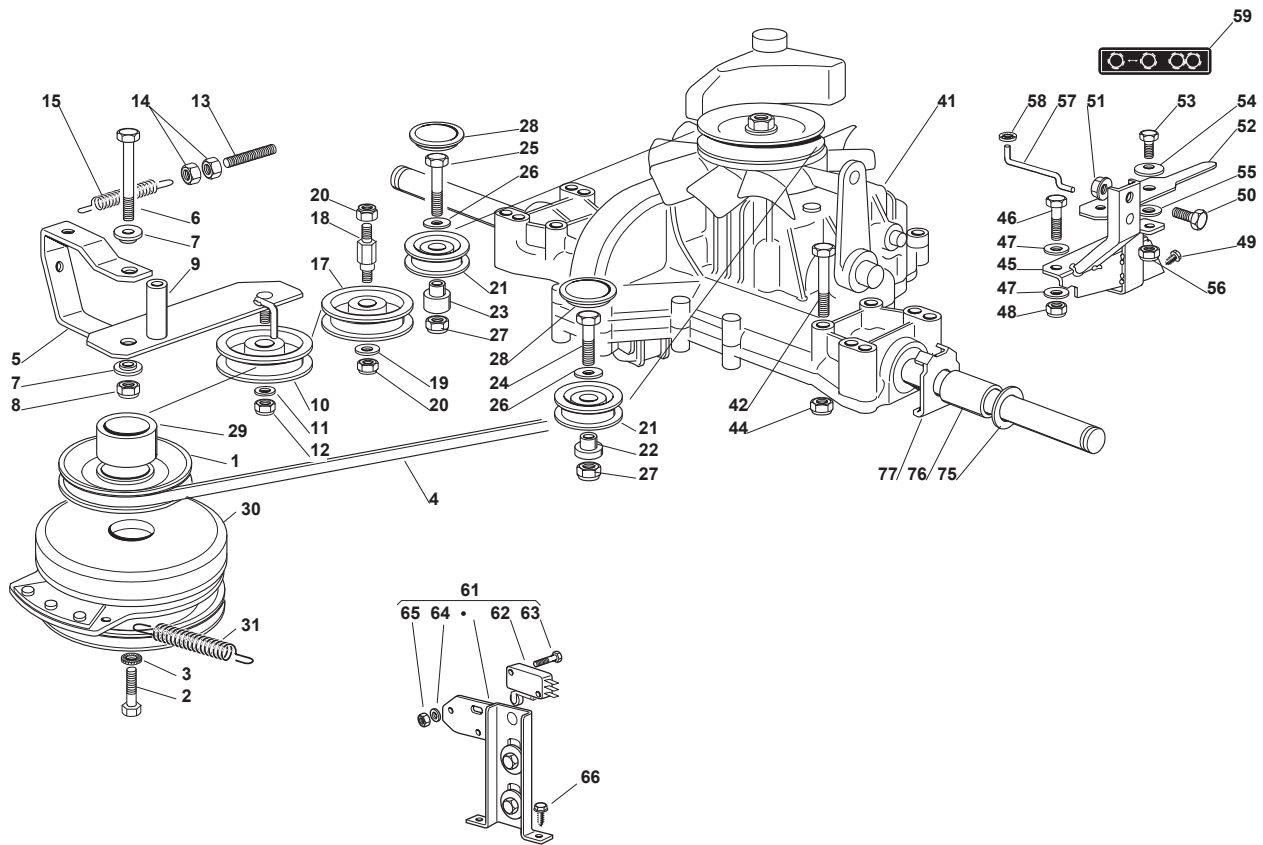

Fig.	Q.ty	Part No	Description	Notes
1	2	118375051/1	Fair Led	
2	1	325869057/0	Fuel Tube Connecting Tube	
3	1	127598060/0	Oil Discharge Extension	
4	1	118401001/1	Oil Seal	
5	1	118737849/0	Plug	
6	1	118738254/0	Left Exhaust Connection	
7	1	118738255/0	Right Exhaust Connection	
8	3	112360425/0	Nut	
9	3	112793102/0	Screw	
10	2	112540260/0	Grower	
11	1	182750014/0	Muffler	
12	2	112280100/0	Nut	
13	1	382598065/0	Muffler Protection	
14	2	112792611/0	Screw	
15	2	112583500/0	Grower	
16	4	112540070/0	Washer	
17	4	112735821/0	Screw	
18	1	112792611/0	Screw	
19	1	112521350/0	Washer	
20	1	125430252/0	Spring	
21	3	112540260/0	Grower	
22	3	112793102/0	Screw	
23	1	125090001/2	Choke Control	
24	1	182000201/2	Accelerator	
25	2	125943012/0	Screw	
26	1	325592000/0	Knob	
27	1	112726388/0	Screw	
28	1	112290800/0	Nut	

Fig.	Q.ty	Part No	Description	Notes
1	2	118375051/1	Fair Led	
2	1	325869057/0	Fuel Tube Connecting Tube	
3	1	127598060/0	Oil Discharge Extension	
4	1	118401001/1	Oil Seal	
5	1	118737849/0	Plug	
6	1	118738256/0	Left Exhaust Connection	
7	1	118738257/0	Right Exhaust Connection	
8	3	112360425/0	Nut	
9	3	112793102/0	Screw	
10	2	112540260/0	Grower	
11	1	182750014/0	Muffler	
12	2	112280100/0	Nut	
13	1	382598065/0	Muffler Protection	
14	2	112792611/0	Screw	
15	2	112583500/0	Grower	
16	4	112540070/0	Washer	
17	4	112735821/0	Screw	
18	1	112792611/0	Screw	
19	1	112521350/0	Washer	
20	1	125430252/0	Spring	
21	3	112540260/0	Grower	
22	3	112793102/0	Screw	
23	1	125090001/2	Choke Control	
24	1	182000201/2	Accelerator	
25	2	125943012/0	Screw	
26	1	325592000/0	Knob	
27	1	112726388/0	Screw	
28	1	112290800/0	Nut	