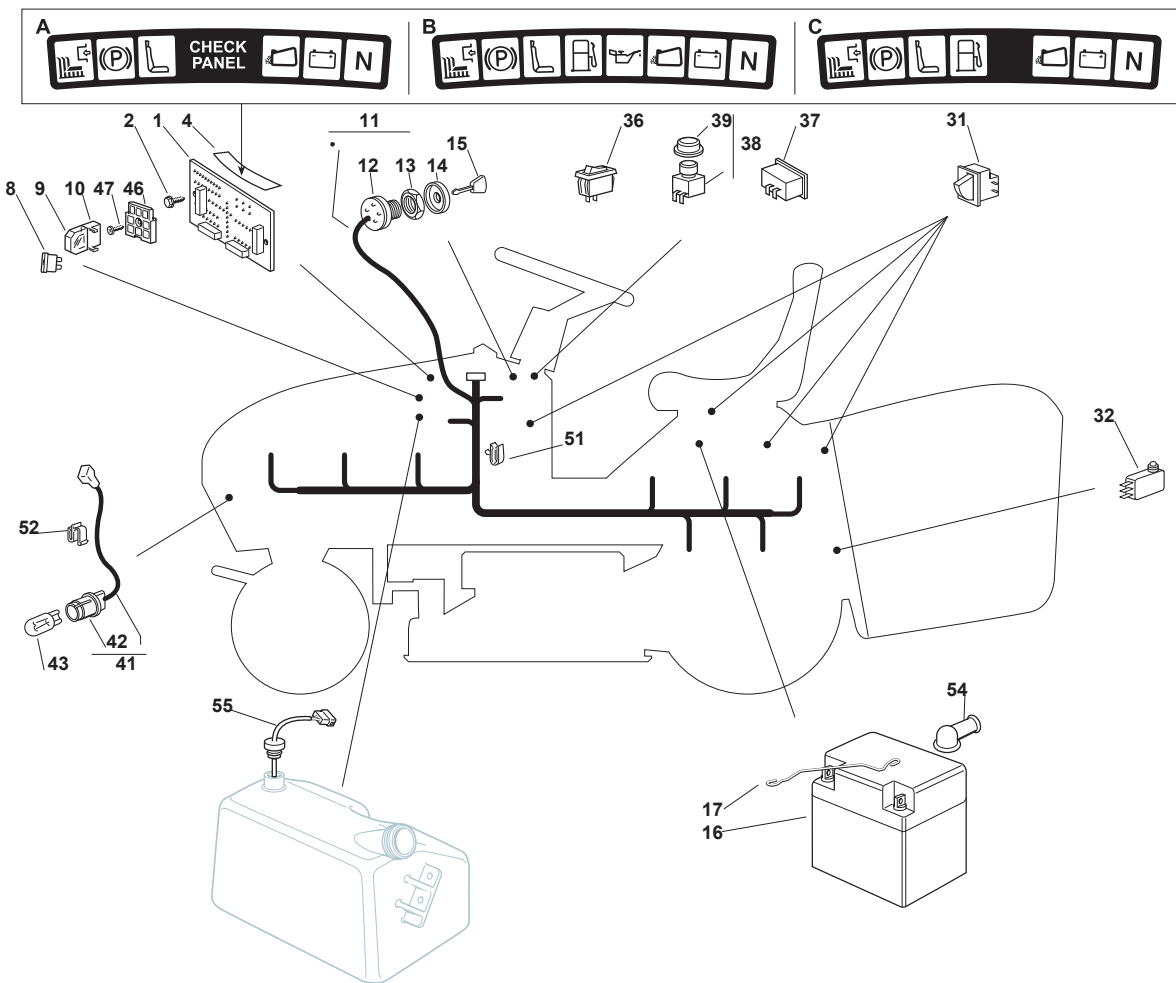

TCA 122 HYDRO

Ride-on 102-122 cm Grass-Catcher with Electrical Lifting

Issue 13 - 2016

Fig.	Q.ty	Part No	Description	Notes
89	1	112788800/0	Screw	
90	1	112157000/0	Nut	
98	1	325120232/0	Cap	
99	1	382180111/0	Outfit, Screws	