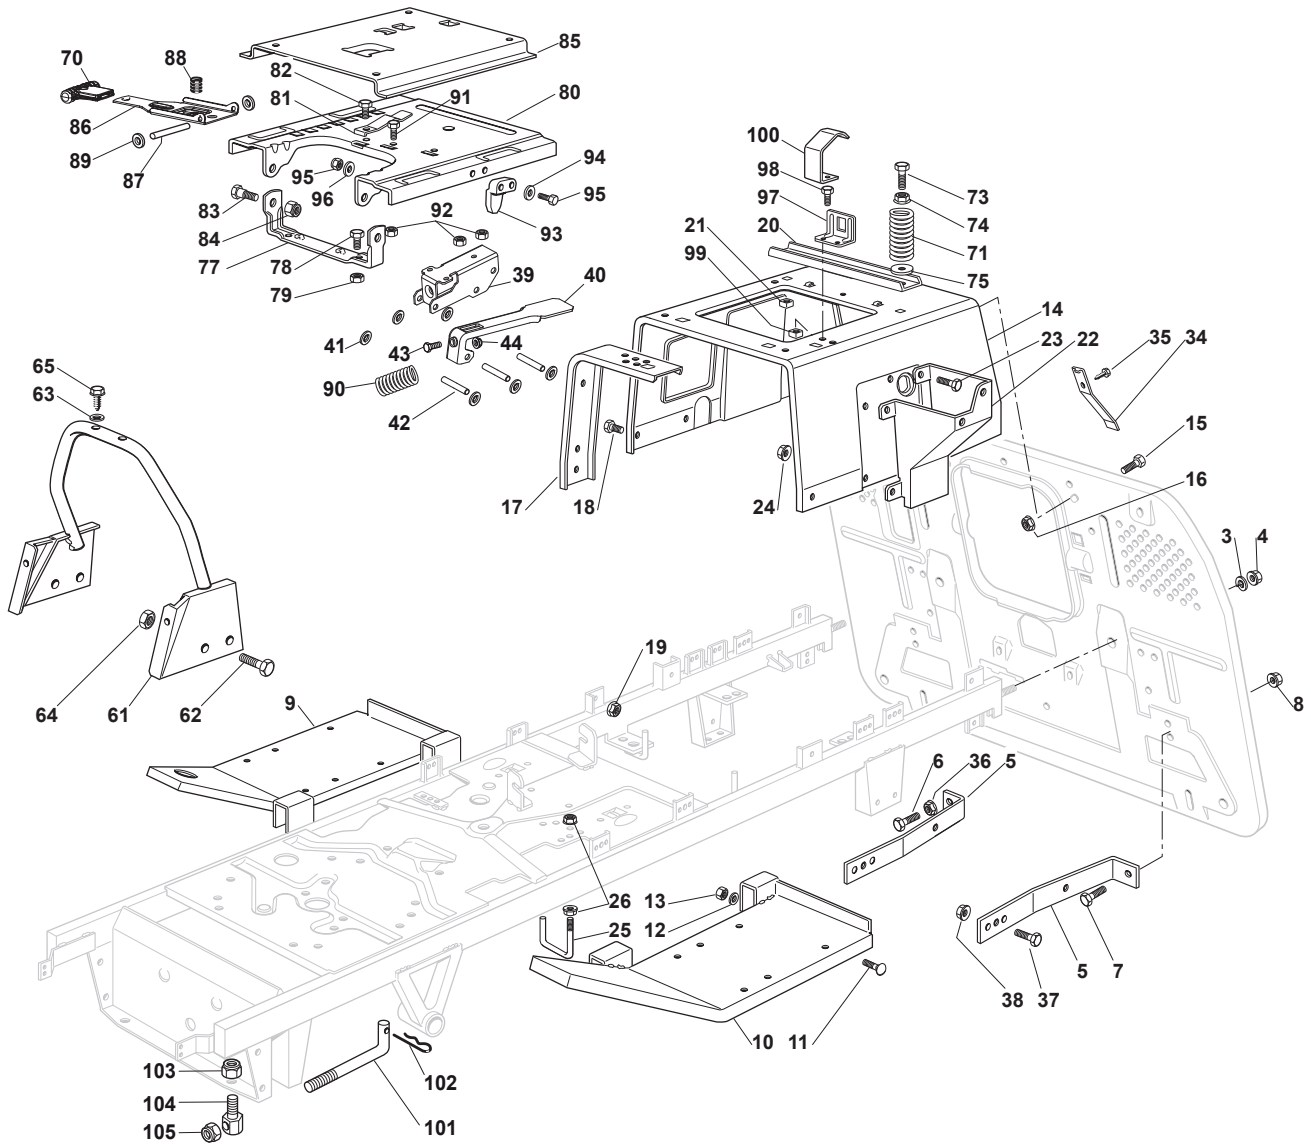

Fig.	Q.ty	Part No	Description	Notes
83	2	122524970/2	Fulcrum Pin	
84	2	112155010/0	Nut	
85	1	325785147/2	Seat Support	
86	1	325318109/1	Stop Lever	
87	1	125510000/0	Pin	
88	1	125430202/1	Spring	
89	2	112604897/0	Elastic Washer	
90	1	125430285/0	Spring	
91	1	112789000/0	Screw	
92	1	112154330/0	Nut	
93	1	325060049/0	Seat Switch Cam	
94	2	112815050/0	Screw	
95	4	112521320/0	Washer	
96	2	112154330/0	Nut	
97	1	325755025/1	Bracket	
98	2	112735110/0	Screw	
99	2	112437502/0	Plate	
100	1	325430255/0	Spring	
101	2	125510119/0	Tie Rod	
102	2	124487997/0	Cotter Pin	
103	2	112155000/0	Nut	
104	2	125510040/1	Pin	
105	2	112155000/0	Nut	

Fig.	Q.ty	Part No	Description	Notes
82	1	112731580/0	Screw	
83	2	122524970/2	Fulcrum Pin	
84	2	112155010/0	Nut	
85	1	325785147/2	Seat Support	
86	1	325318303/0	Stop Lever	
87	1	125510000/0	Pin	
88	1	125430202/1	Spring	
89	2	112604897/0	Elastic Washer	
90	1	125430285/0	Spring	
91	1	112789000/0	Screw	
92	1	112154330/0	Nut	
93	1	325060049/0	Seat Switch Cam	
94	2	112815050/0	Screw	
95	4	112521320/0	Washer	
96	2	112154330/0	Nut	
97	1	325755025/1	Bracket	
98	2	112735110/0	Screw	
99	2	112437502/0	Plate	
100	1	325430255/0	Spring	
101	2	125510119/0	Tie Rod	
102	2	124487997/0	Cotter Pin	
103	2	112155000/0	Nut	
104	2	125510040/1	Pin	
105	2	112155000/0	Nut	