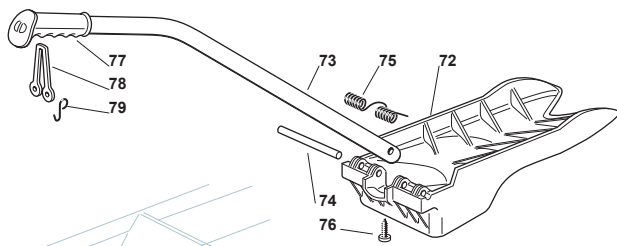

Fig.	Q.ty	Part No	Description	Notes
2	2	112521320/0	Washer	
3	2	112154330/0	Nut	
4	1	325031501/0	Deflector	
8	1	133340035/0	Fuse 15 A	for Electrical Lifting
8	1	133340036/0	Fuse 25 A	for Manual Lifting
8	1	133340040/0	Fuse 10 A	for Manual Lifting
9	2	133215000/0	Cover	for Manual Lifting
9	3	133215000/0	Cover	for Electrical Lifting
10	2	133500007/0	Fuse Carrier	for Manual Lifting
10	3	133500007/0	Fuse Carrier	for Electrical Lifting
12	1	118450072/0	Starting Switch	
13	1	118550136/0	Spacer	
14	1	118550135/0	Washer	
15	1	118400862/0	Ring Nut	
16	1	118210022/0	Starting Key	
17	1	118120002/1	Battery	
18	1	125430230/0	Spring	
31	3	119410615/0	Microswitch	
32	1	119410605/1	Microswitch	
36	1	118450060/1	Headlight Interrupt.	
38	1	118450068/0	Switch	
41	1	182040073/0	Lamp Holder	
42	2	133500030/0	Lamp Holder	
43	2	118459100/0	Lamp For Lights	
46	1	133500010/1	Plate	
47	1	112735170/0	Screw	
51	5	133320506/0	Fairlead	
52	1	133320504/0	Fairlead	
54	1	118564864/1	Protection	
55	1	125290001/0	Fuel Level Indicator	
11	1	182040203/0	Cables Ass.Y	for B&S-GGP-Kawasaki Engines
11	1	182040208/0	Cables Ass.Y	for Honda Engine
1	1	382722431/0	Cards + Guards (A)	"A"
1	1	382722432/0	Cards + Guards (B)	"B"
1	1	382722433/0	Cards + Guards (D)	"D"
1	1	382722434/0	Cards + Guards (C)	"C"