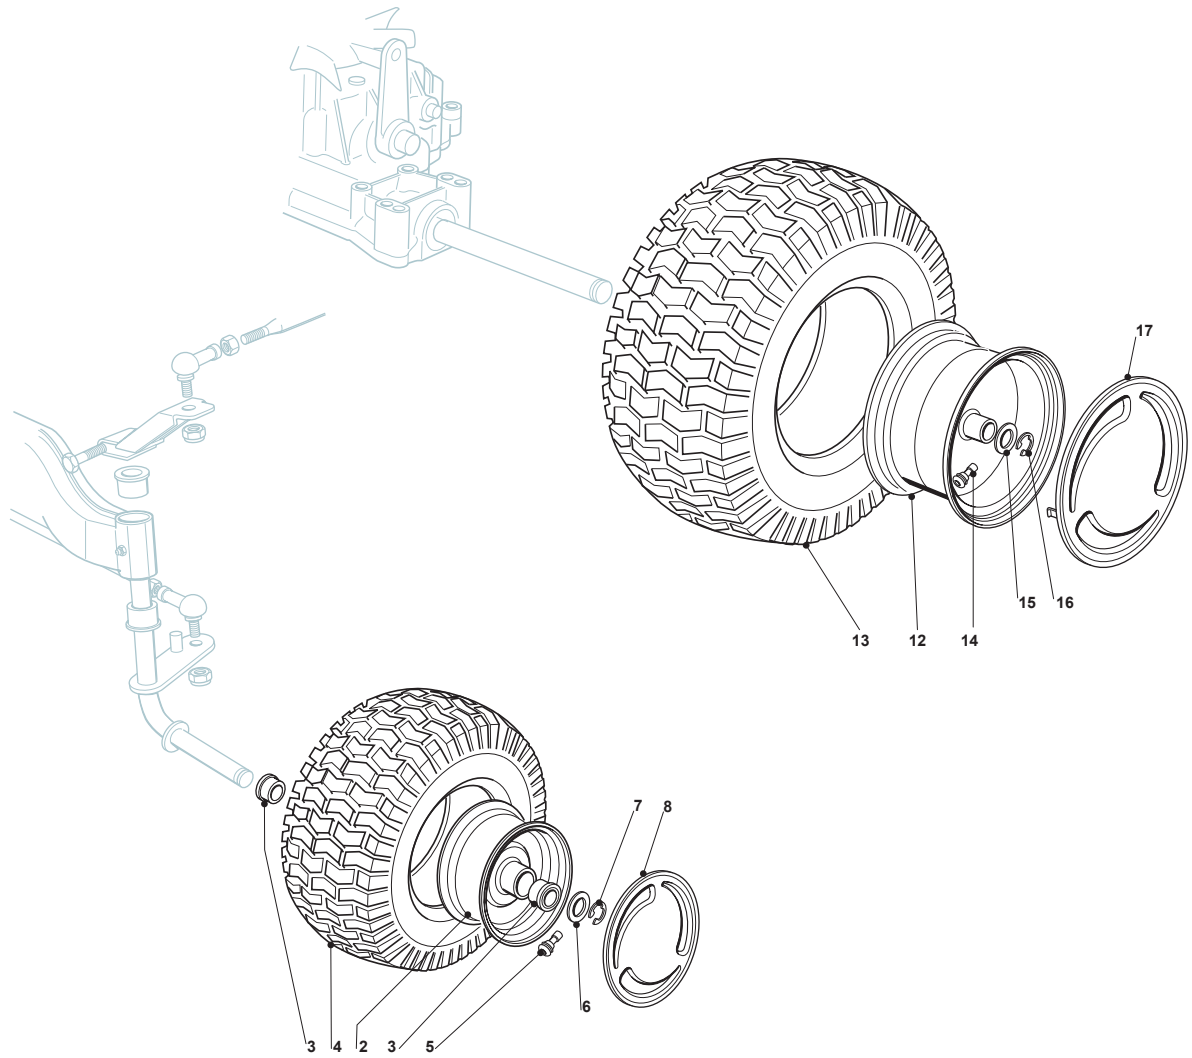

Fig.	Q.ty	Part No	Description	Notes
2	2	182000595/1	Rimm	4"X6" STARCO
2	2	182000598/0	Rimm	4"X6" FENGCHI
3	2	125122200/2	Bearing	
4	2	125590000/0	Front Tyre	13X5.00-6 CARLISLE
4	2	125590019/0	Tyre	P 512 Version
4	2	127590051/0	Tyre	15X5.00-6 CARLISLE
4	2	125590020/0	Tyre	15X6.00-6 PR2 TL P519 WANDA
5	2	125950000/0	Valve	
6	2	125670005/1	Washer	
7	2	112001000/0	Benzing Ring	
12	2	182000599/0	Rimm	7,5"X8" FENGCHI
13	2	125590001/0	Rear Tyre	18x850-8 CARLISLE
13	2	125590022/0	Tyre	18X8.50-8 PR2 TL P519 WANDA
14	2	125950000/0	Valve	
15	2	125670005/1	Washer	
16	2	112001010/0	Benzing Ring	
17	2	382110253/0	Wheel Cover	
12	2	182000596/1	Rimm	7,5"X8" STARCO